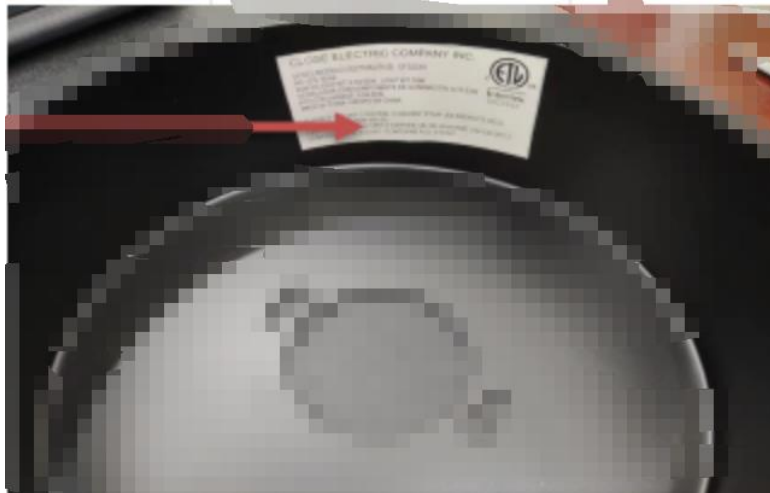

二.铭牌标: 60*35mm 银底黑字 Nameplate logo: 60 * 35mm silver bottom black characters

GLOBE ELECTRIC COMPANY INC.

MODEL/MODELO GE27107(27107)

AC 120V 60HZ EFS2310

FAN W/LIGHT KIT: 0.7A 53W, LIGHT KIT: 18W

KITS D'ÉCLAIRAGE: 0.5A 18W

MADE IN CHINA / HECHO EN CHINA

CAN ICES-005 (B)/NMB-005 (B)

CONFORMS TO UL STD.507 / CONFORME À UL STD.507

FCC ID: 2AQUQGE27109 IC : 8290A-GE27109

Intertek
5027543

FCC WARNING:

GLOBE ELECTRIC COMPANY INC.

MODEL/MODELO GE27107(27107)

AC 120V 60HZ EFS2310

FAN W/LIGHT KIT: 0.7A 53W, LIGHT KIT: 18W

VENTILADOR CON COMPONENTE DE ILUMINACIÓN: 0.7A 53W

KITS D'ÉCLAIRAGE: 0.5A 18W

MADE IN CHINA / HECHO EN CHINA

SUITABLE FOR DRY LOCATION / CONVIENT POUR LES ENDROITS SECS.

CAN ICES-005 (B)/NMB-005 (B)

CERT. TO CSA STD C22.2#113/ CERTIFIÉ SELON LA NORME CSA C22.2#113

CONFORMS TO UL STD.507 / CONFORME À UL STD.507

FCC ID: 2AQUQGE27109 IC : 8290A-GE27109

Intertek
5027543

FCC WARNING:

This device complies with part 15 of the FCC Rules. Operation is subject to the following two conditions: (1) This device may not cause harmful interference, and (2) this device must accept any interference received, including interference that may cause undesired operation.