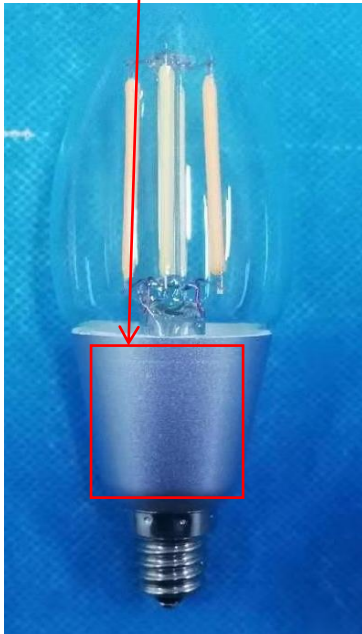

34918*:

MODEL/MODÈLE#34918*
IC:8290A-GB34924
FCC ID:2AQUQGB34924
SMART LED/DEL B11 4.5W
120V 60Hz 70mA 350LUMENS
2000K-5000K E12 BB1220
CAN ICES-005(B)/NMB-005(B)

E327558
5DC1
LISTED
CAUTION:
SUITABLE FOR DAMP LOCATIONS
DO NOT USE WITH STANDARD
DIMMERS, SEE INSTRUCTIONS
Made in China
ATTENTION:
CONVIENT AUX EMPLACEMENTS
HUMIDES NE PAS UTILISER AVEC
DES GRADATEURS STANDARD,
SE REPORTER AUX INSTRUCTIONS
Fabriqué en Chine

Front: