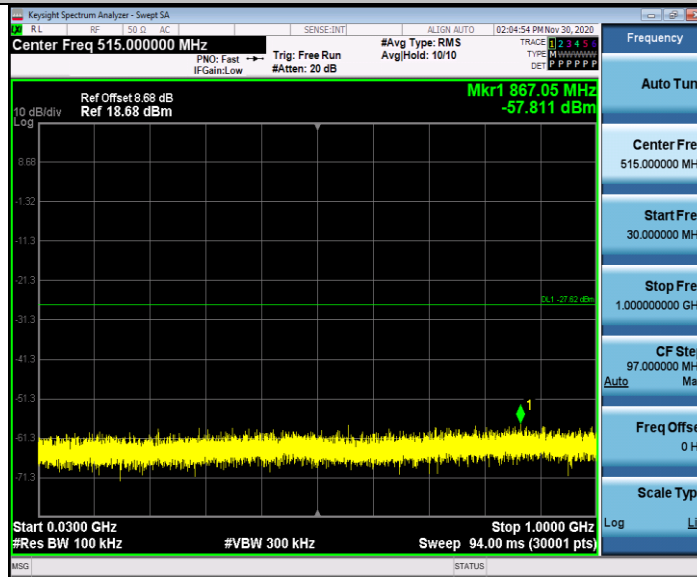

11N20SISO\_Ant1\_2412\_1000~26500

11N20SISO\_Ant1\_2437\_0~Reference

11N20SISO\_Ant1\_2437\_30~1000

11N20SISO\_Ant1\_2437\_1000~26500

11N20SISO\_Ant1\_2462\_0~Reference

11N20SISO\_Ant1\_2462\_30~1000

## Appendix H: Setup Photographs

Fig. 1 Radiated emission setup photo(Below 30MHz)

Fig. 2 Radiated emission setup photo(30MHz-1GHz)

Fig. 3 Radiated emission setup photo(Above 1GHz)

Fig. 4 Power line conducted emission setup photo