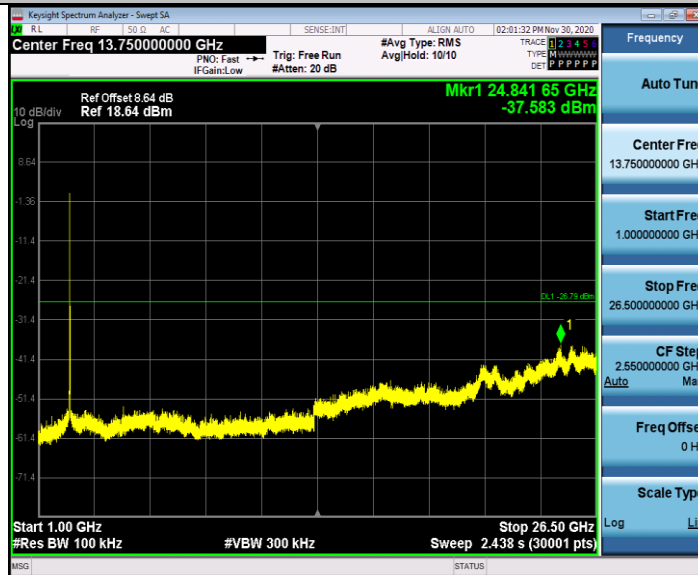

11N20SISO\_Ant1\_2412\_1000~26500

11N20SISO\_Ant1\_2437\_0~Reference

11N20SISO\_Ant1\_2437\_30~1000

11N20SISO\_Ant1\_2437\_1000~26500

11N20SISO\_Ant1\_2462\_0~Reference

11N20SISO\_Ant1\_2462\_30~1000

## Appendix H: Setup Photographs

Fig. 1 Radiated emission setup photo(Below 30MHz)

Fig. 2 Radiated emission setup photo(30MHz-1GHz)

Fig. 3 Radiated emission setup photo(Above 1GHz)

Fig. 4 Power line conducted emission setup photo