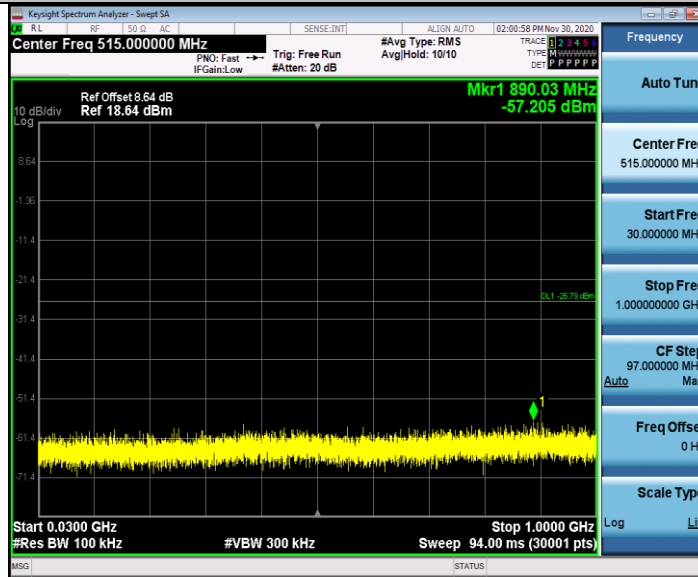

11N20SISO\_Ant1\_2412\_1000~26500

11N20SISO\_Ant1\_2437\_0~Reference

11N20SISO\_Ant1\_2437\_30~1000

11N20SISO\_Ant1\_2437\_1000~26500

11N20SISO\_Ant1\_2462\_0~Reference

11N20SISO\_Ant1\_2462\_30~1000

## Appendix H: Setup Photographs

Fig. 1 Radiated emission setup photo(Below 30MHz)

Fig. 2 Radiated emission setup photo(30MHz-1GHz)

Fig. 3 Radiated emission setup photo(Above 1GHz)

Fig. 4 Power line conducted emission setup photo