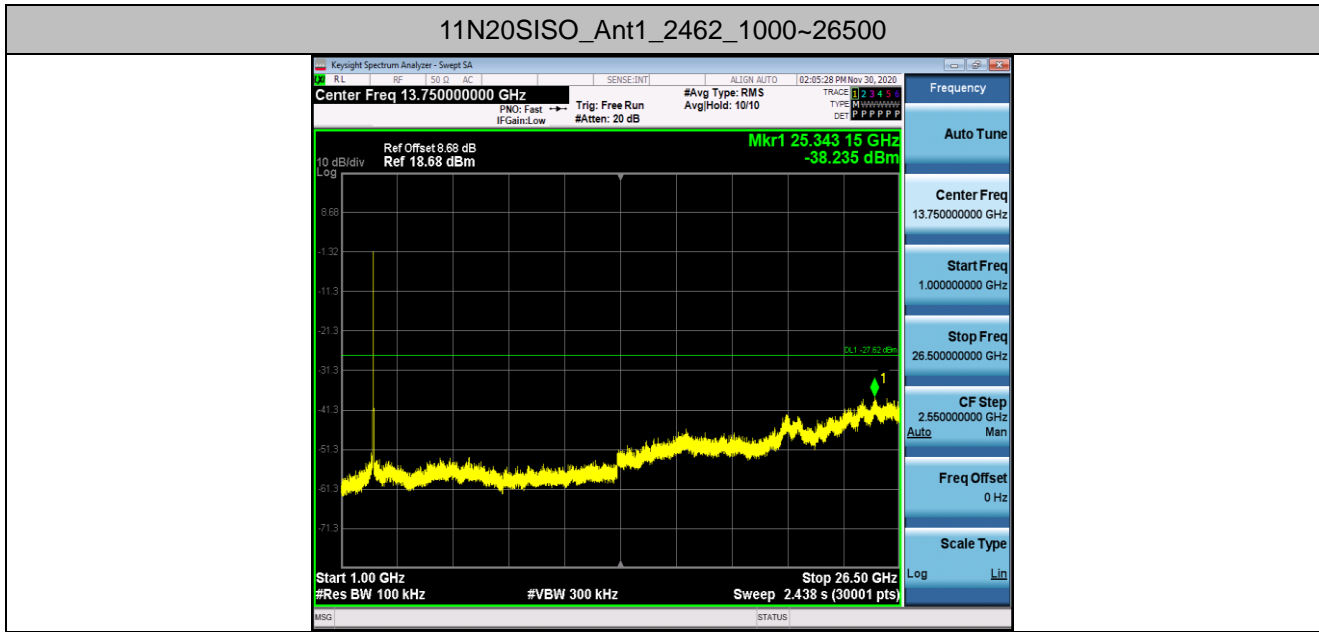

11N20SISO\_Ant1\_2412\_1000~26500

11N20SISO\_Ant1\_2437\_0~Reference

11N20SISO\_Ant1\_2437\_30~1000

11N20SISO\_Ant1\_2437\_1000~26500

11N20SISO\_Ant1\_2462\_0~Reference

11N20SISO\_Ant1\_2462\_30~1000

## Appendix H: Setup Photographs

Fig. 1 Radiated emission setup photo(Below 30MHz)

Fig. 2 Radiated emission setup photo(30MHz-1GHz)

Fig. 3 Radiated emission setup photo(Above 1GHz)

Fig. 4 Power line conducted emission setup photo