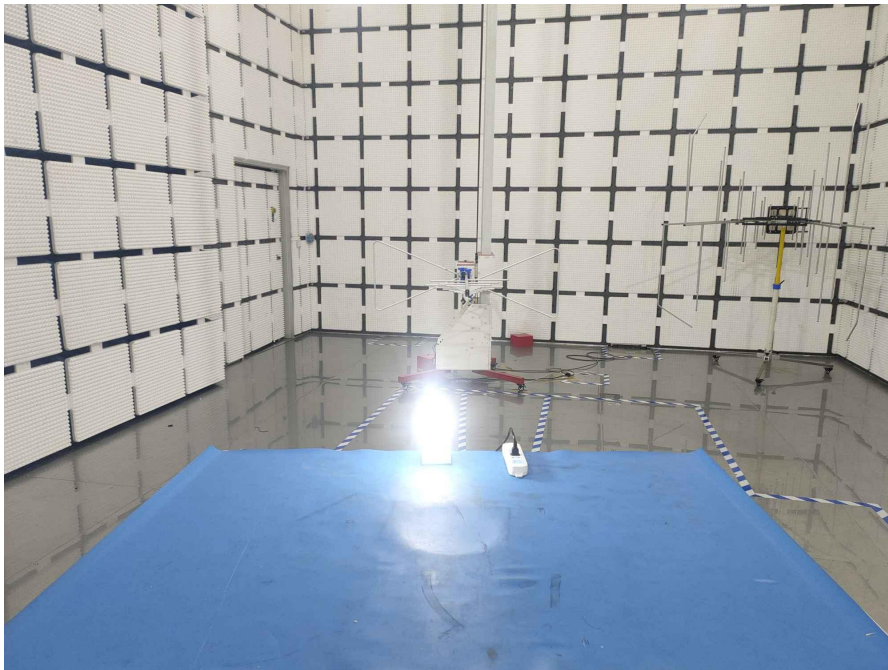

Product Name : LED lamp

Radiated Spurious Emissions

**Conducted Emissions at AC Power Line (150kHz-30MHz)**