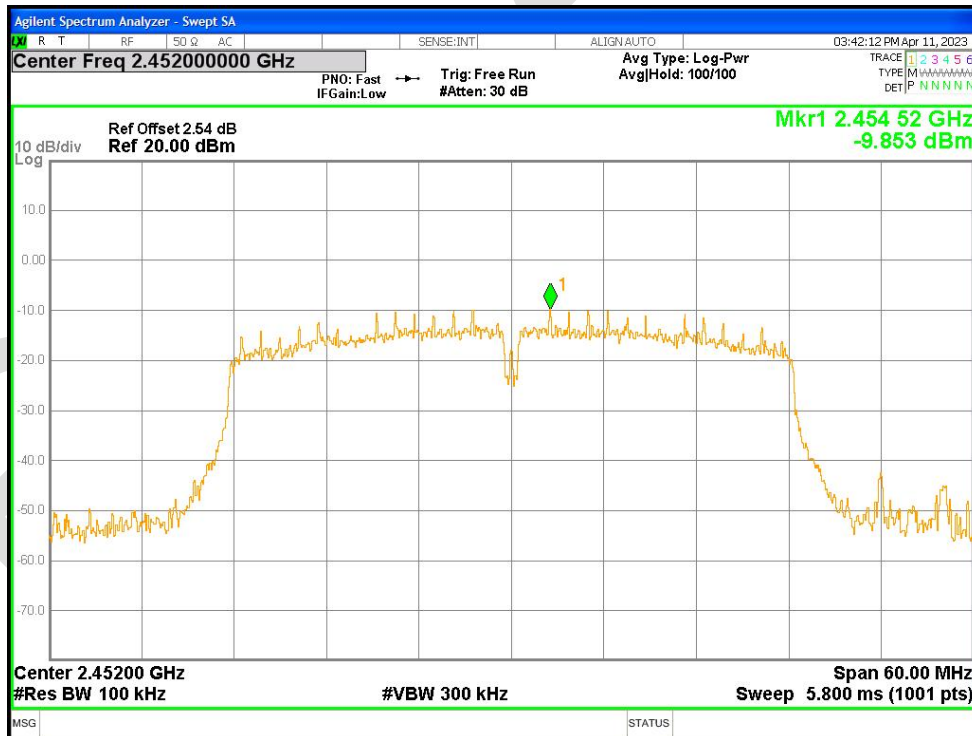

Tx. Spurious NVNT n40 2452MHz Ant1 Ref

Tx. Spurious NVNT n40 2452MHz Ant1 Emission

BlueAsia

APPENDIX A: PHOTOGRAPHS OF TEST SETUP

Radiated Spurious Emissions

Conducted Emissions at AC Power Line (150kHz-30MHz)

APPENDIX B: PHOTOGRAPHS OF EUT

Reference to the test report No. BLA-EMC-202304-A2701

----END OF REPORT----

The test report is effective only with both signature and specialized stamp, The result(s) shown in this report refer only to the sample(s) tested. Without written approval of BlueAsia, this report can't be reproduced except in full.