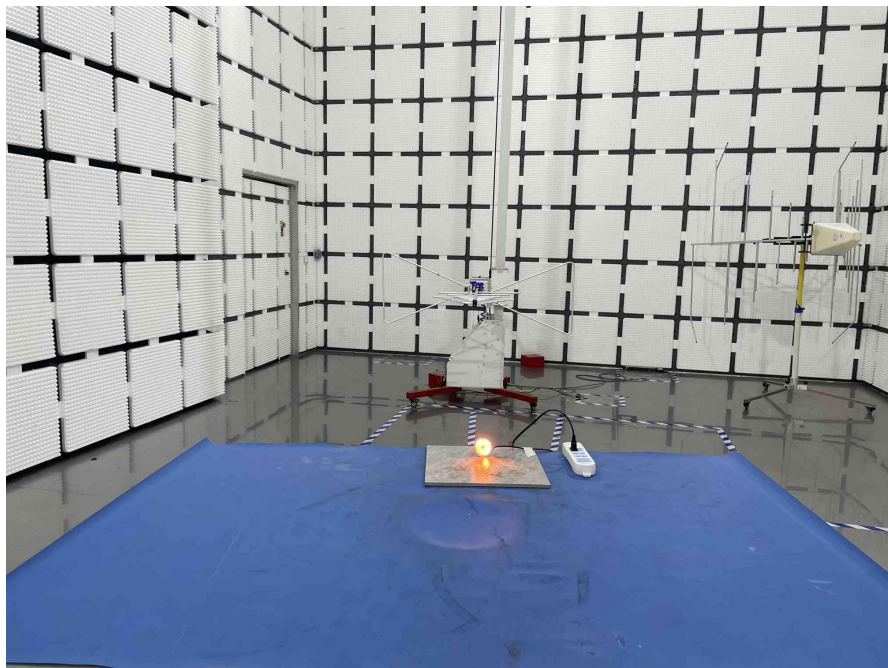

**Product Name** : LED PC GU10 wifi, 5.5W, 50W EQ, 400lm,  
: RGB+Adj.CCT2000-5000K, 15000hrs,DIM,  
ES,50D,SILVER HOUSING

**Radiated Spurious Emissions**

**Conducted Emissions at AC Power Line (150kHz-30MHz)**