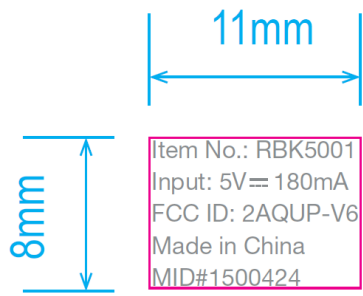

FCC ID LABEL:

 PANTONE 877C

Label Location: