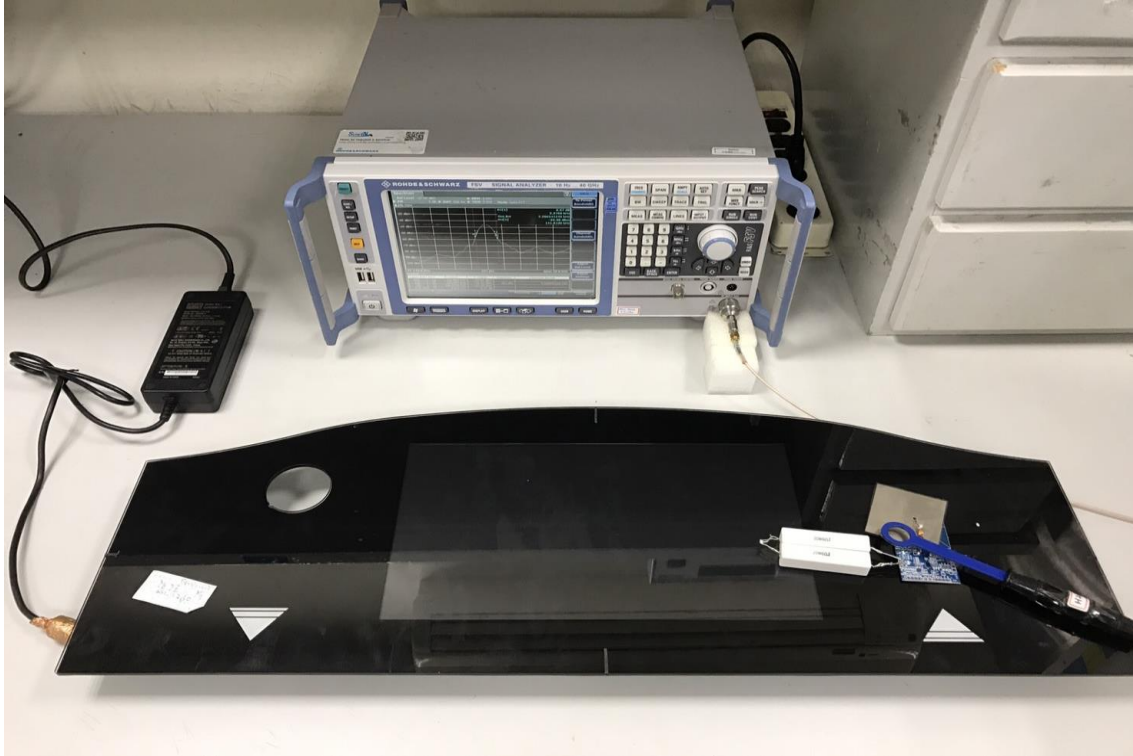

APPENDIX A PHOTOGRAPHS OF TEST SETUP**RF Conducted Emission Setup Photo**

RADIATED EMISSION SETUP PHOTOS

9 kHz - 30 MHz

Below 1GHz

Conduction