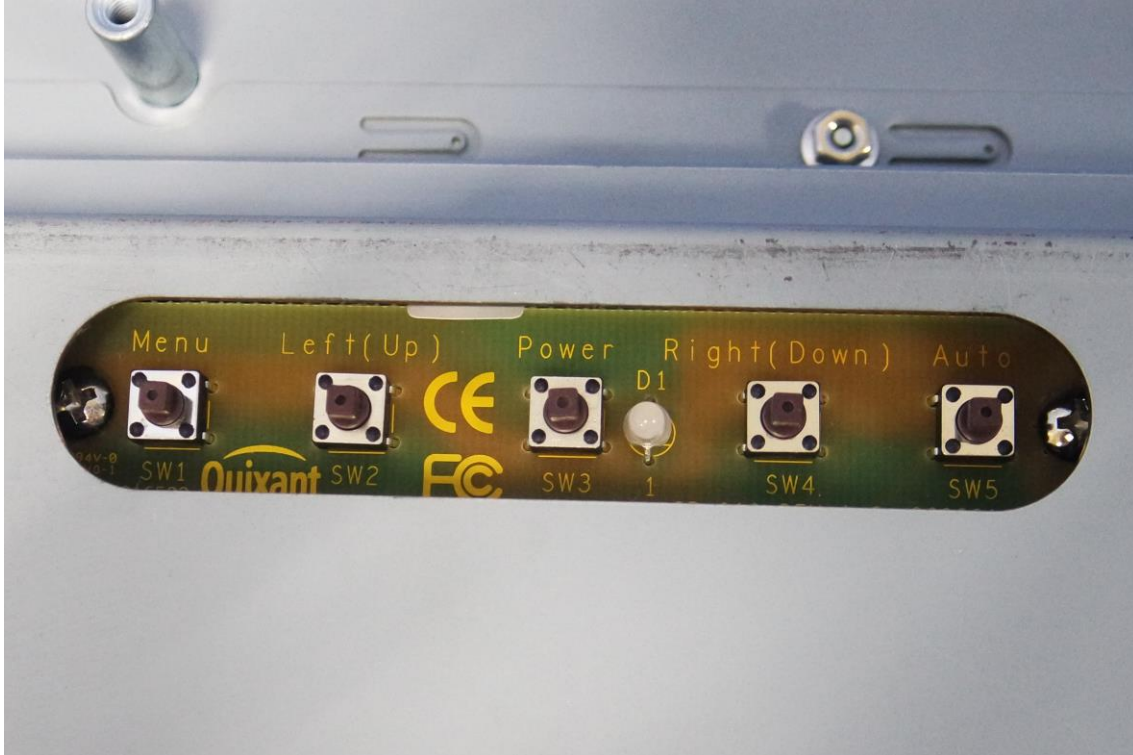

APPENDIX 1 - PHOTOGRAPHS OF EUT EXTERNAL PHOTOGRAPHS OF EUT

Adapter (MW / GST90A12-P1M)