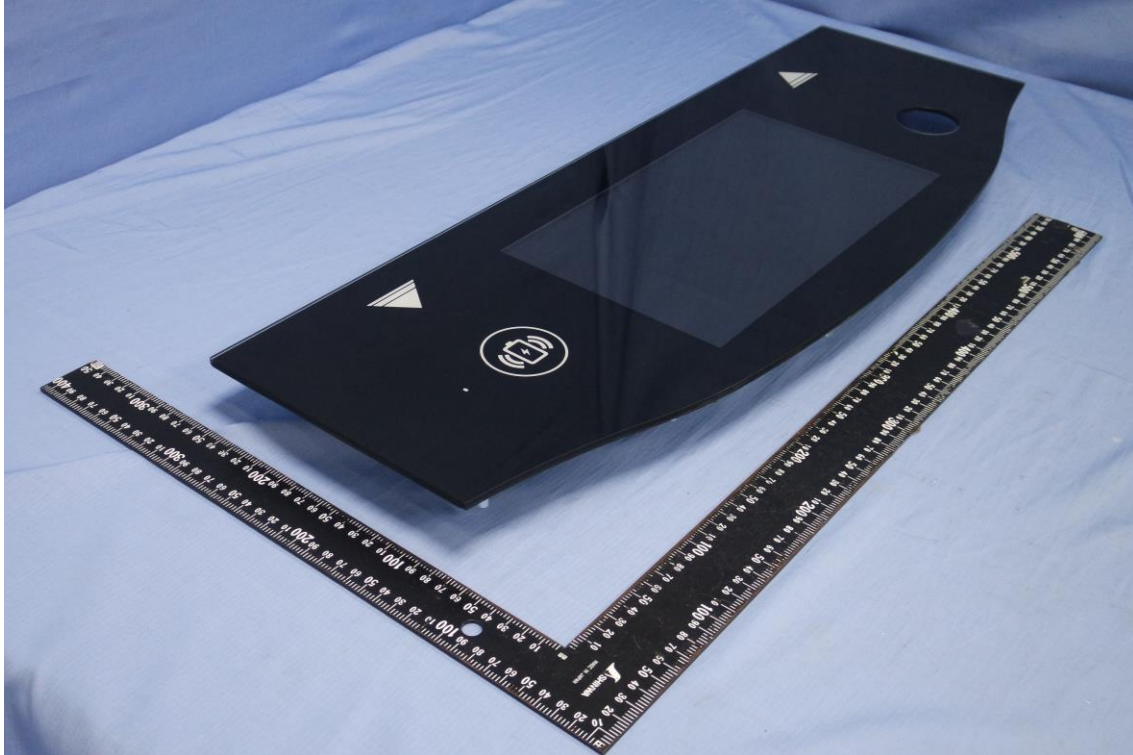

APPENDIX 1 - PHOTOGRAPHS OF EUT EXTERNAL PHOTOGRAPHS OF EUT

Adapter (MW / GST90A12-P1M)