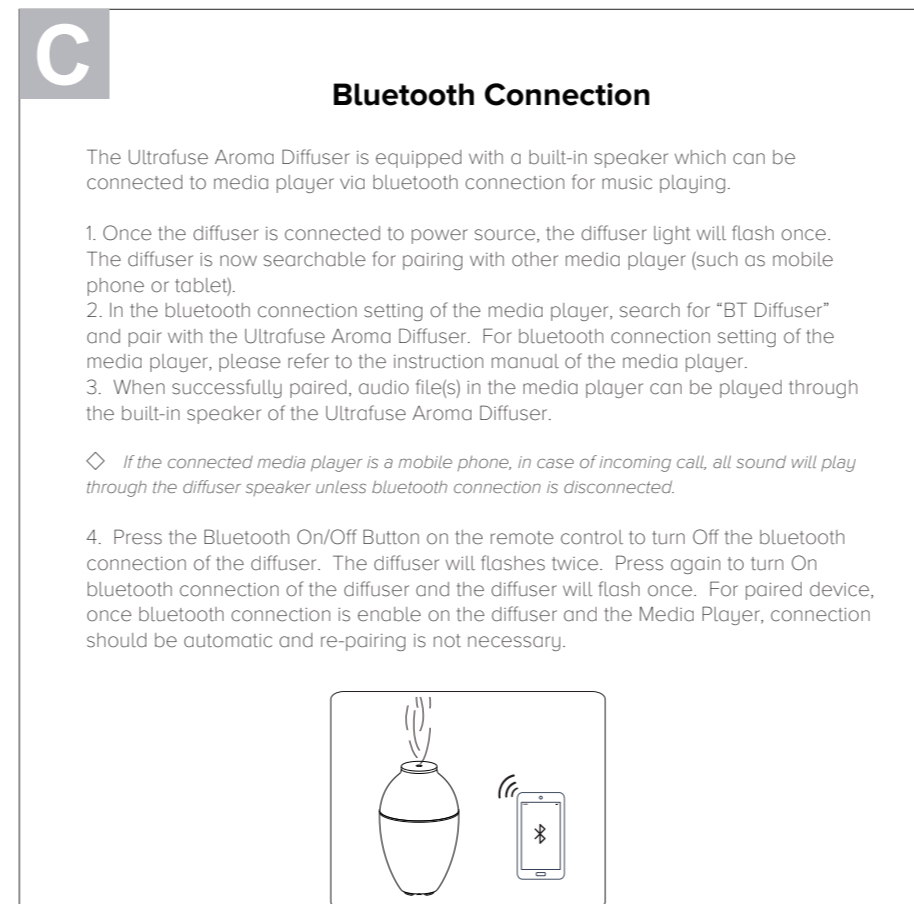

USER MANUAL

Ultrafuse Aroma Diffuser

Table of contents

- **A** Overview
- **B** How to Operate
- **C** Bluetooth Connection
- **D** Power On/Off Button
- **E** Remote Control - Mist and Timer
- **F** Remote Control - Light, Bluetooth and Volume
- **G** Safety
- **H** Cautions / Cleaning and Maintenance
- **I** Cleaning the Top Cover / Mist Plate Replacement
- **J** Remote Control Battery Replacement
- **K** Product Specification / Product Warranty
- **L** Troubleshooting
- **M** Compliance Information