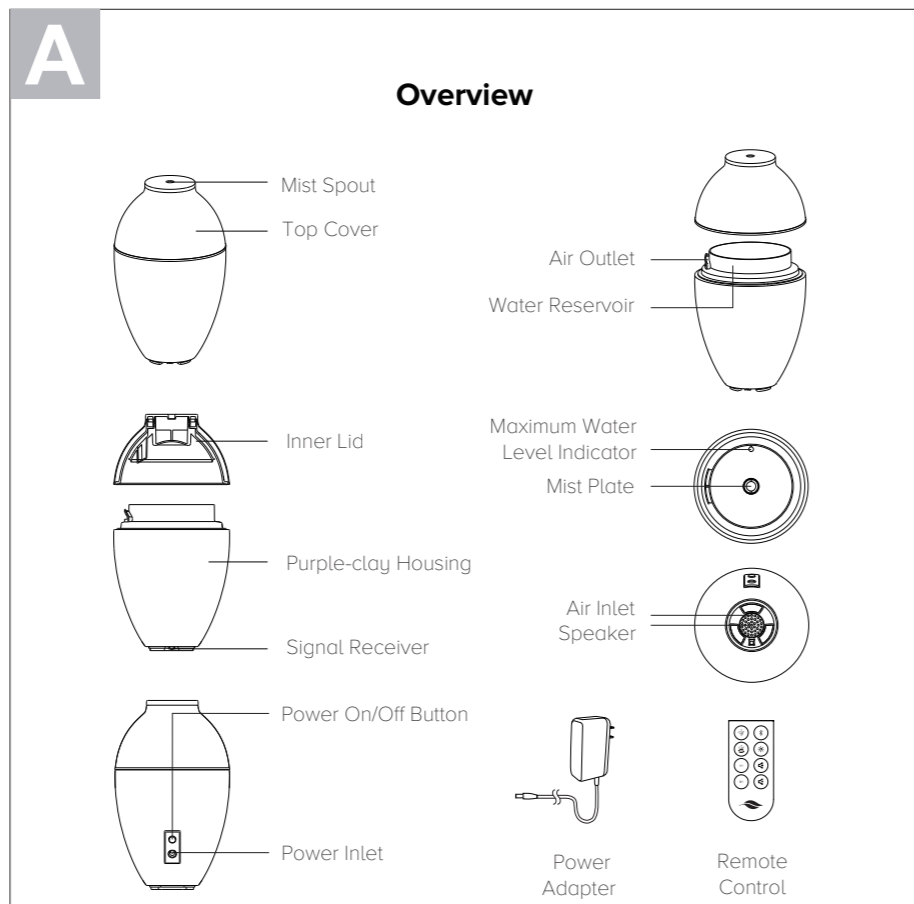

USER MANUAL

Ultrafuse Aroma Diffuser

Table of contents

- **A** Overview
- **B** How to Operate
- **C** Bluetooth Connection
- **D** Power On/Off Button
- **E** Remote Control - Mist and Timer
- **F** Remote Control - Light, Bluetooth and Volume
- **G** Safety
- **H** Cautions / Cleaning and Maintenance
- **I** Cleaning the Top Cover / Mist Plate Replacement
- **J** Remote Control Battery Replacement
- **K** Product Specification / Product Warranty
- **L** Troubleshooting
- **M** Compliance Information