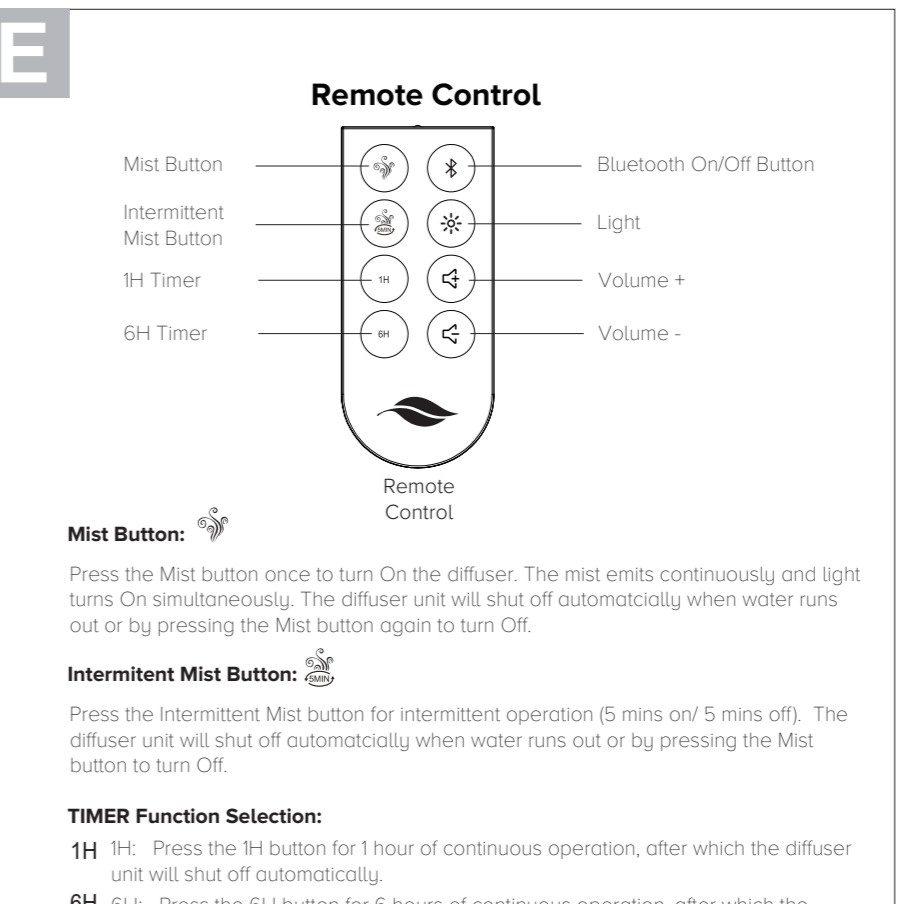

USER MANUAL

Ultrafuse Aroma Diffuser

Table of contents

- **A** Overview
- **B** How to Operate
- **C** Bluetooth Connection
- **D** Power On/Off Button
- **E** Remote Control - Mist and Timer
- **F** Remote Control - Light, Bluetooth and Volume
- **G** Safety
- **H** Cautions / Cleaning and Maintenance
- **I** Cleaning the Top Cover / Mist Plate Replacement
- **J** Remote Control Battery Replacement
- **K** Product Specification / Product Warranty
- **L** Troubleshooting
- **M** Compliance Information