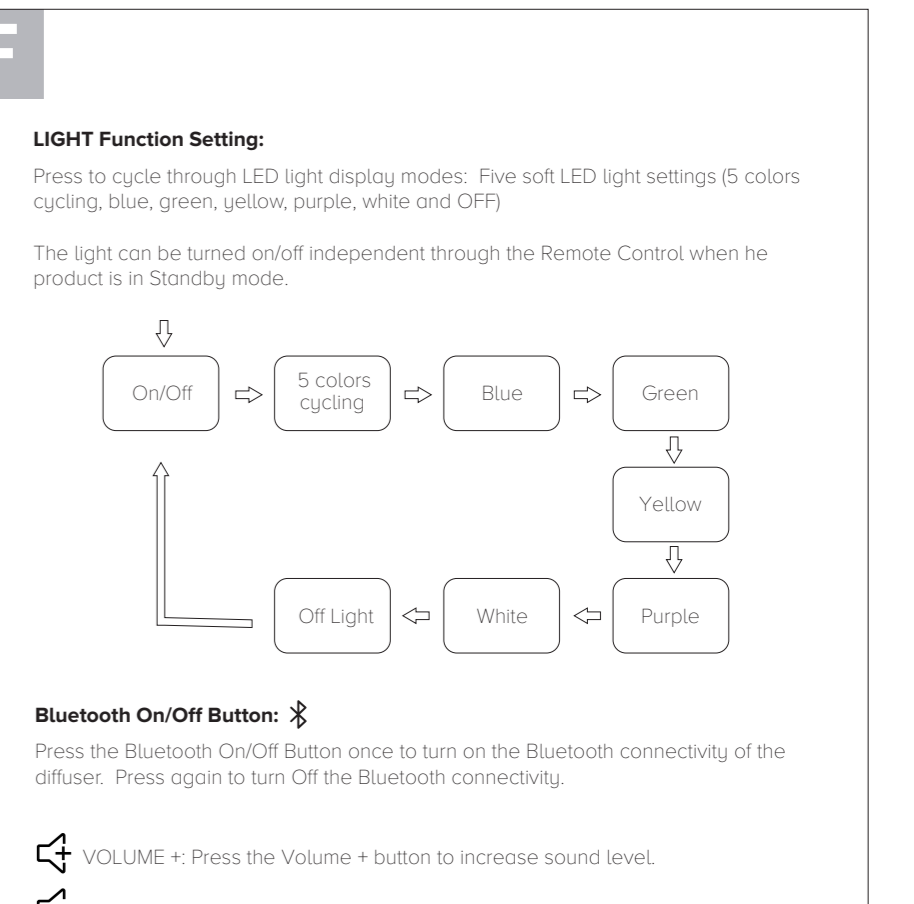

USER MANUAL

Ultrafuse Aroma Diffuser

Table of contents

- **A** Overview
- **B** How to Operate
- **C** Bluetooth Connection
- **D** Power On/Off Button
- **E** Remote Control - Mist and Timer
- **F** Remote Control - Light, Bluetooth and Volume
- **G** Safety
- **H** Cautions / Cleaning and Maintenance
- **I** Cleaning the Top Cover / Mist Plate Replacement
- **J** Remote Control Battery Replacement
- **K** Product Specification / Product Warranty
- **L** Troubleshooting
- **M** Compliance Information