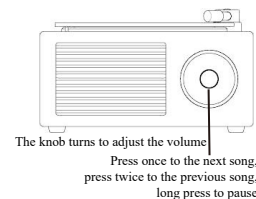

Caution: The user is cautioned that changes or modifications not expressly approved by the party responsible for compliance could void the user's authority to operate the equipment.

This device complies with Part 15 of the FCC Rules. Operation is subject to the following two conditions:

- (1) this device may not cause harmful interference, and
- (2) this device must accept any interference received, including interference that may cause undesired operation.

NOTE: This equipment has been tested and found to comply with the limits for a Class B digital device, pursuant to Part 15 of the FCC Rules. These limits are designed to provide reasonable protection against harmful interference in a residential installation. This equipment generates, uses and can radiate radio frequency energy and, if not installed and used in accordance with the instructions, may cause harmful interference to radio communications. However, there is no guarantee that interference will not occur in a particular installation.

If this equipment does cause harmful interference to radio or television reception, which can be determined by turning the equipment off and on, the user is encouraged to try to correct the interference by one or more of the following measures:

- -- Reorient or relocate the receiving antenna.
- -- Increase the separation between the equipment and receiver.
- -- Connect the equipment into an outlet on a circuit different from that to which the receiver is connected.
- -- Consult the dealer or an experienced radio/TV technician for help.

FCC Radiation Exposure Statement

This equipment complies with FCC radiation exposure limits set forth for an uncontrolled environment. This equipment should be installed and operated with a minimum distance of 20cm between the radiator and your body.

This transmitter must not be co-located or operating in conjunction with any other antenna or transmitter.