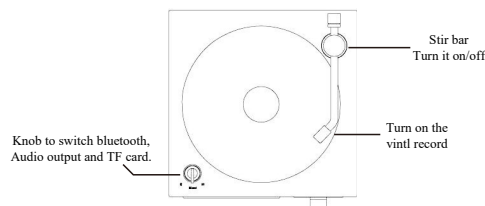

5. Accessories

- 1 X BT21 Mini Bluetooth Speaker
- 1 X USB Charging Cable (Type C)
- 1 X Audio Cable
- 1 X Manual

6. Pairing Connection:

- .BT21 mini speaker bluetooth pairing, turn the speaker switch to bluetooth mode, and the speaker will start pairing.
- If the mini speaker is already connected to the device, it will automatically connect to the last connected device after startup.