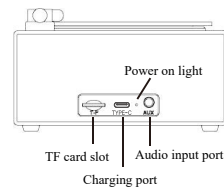

5. Accessories

- 1 X BT21 Mini Bluetooth Speaker
- 1 X USB Charging Cable (Type C)
- 1 X Audio Cable
- 1 X Manual

6. Pairing Connection:

- .BT21 mini speaker bluetooth pairing, turn the speaker switch to bluetooth mode, and the speaker will start pairing.
- If the mini speaker is already connected to the device, it will automatically connect to the last connected device after startup.