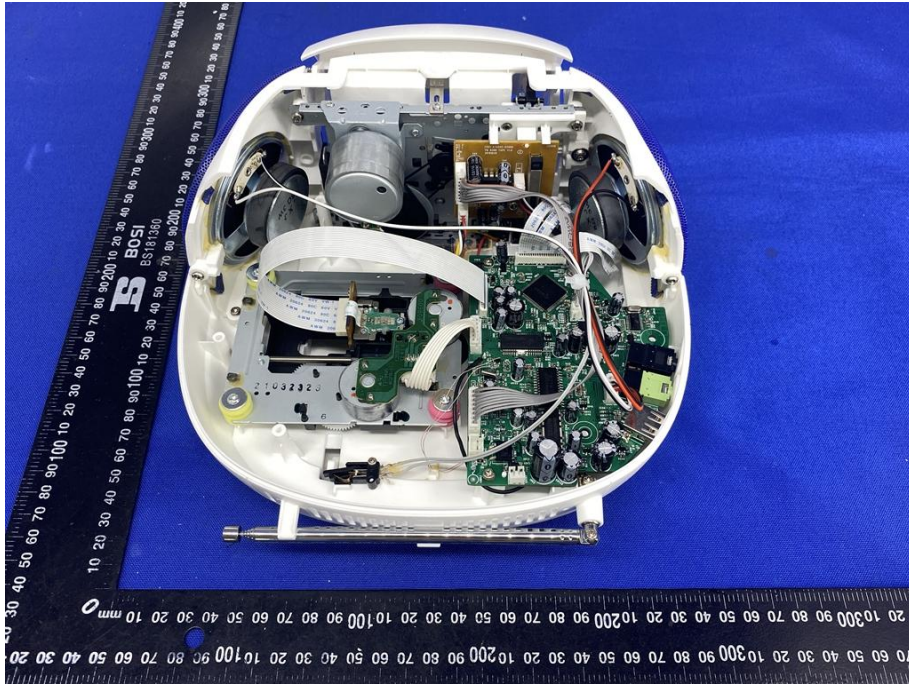

Appendix C: Photographs of EUT

Product: CD/Cassette Boombox

Model: YM-8368

Internal Photos

Antenna