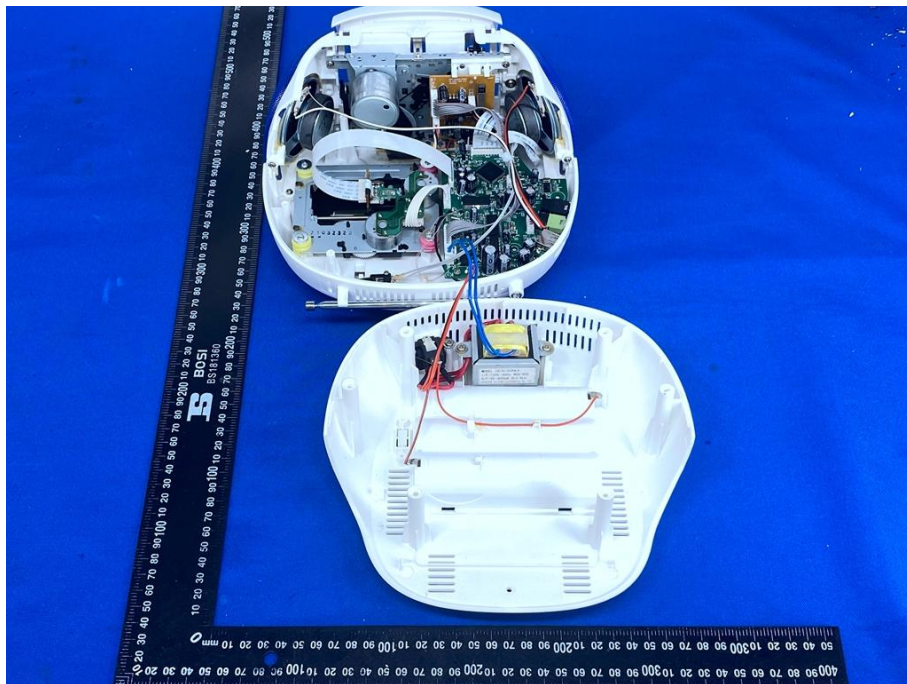

Appendix C: Photographs of EUT

Product: CD/Cassette Boombox

Model: YM-8368

Internal Photos

Antenna