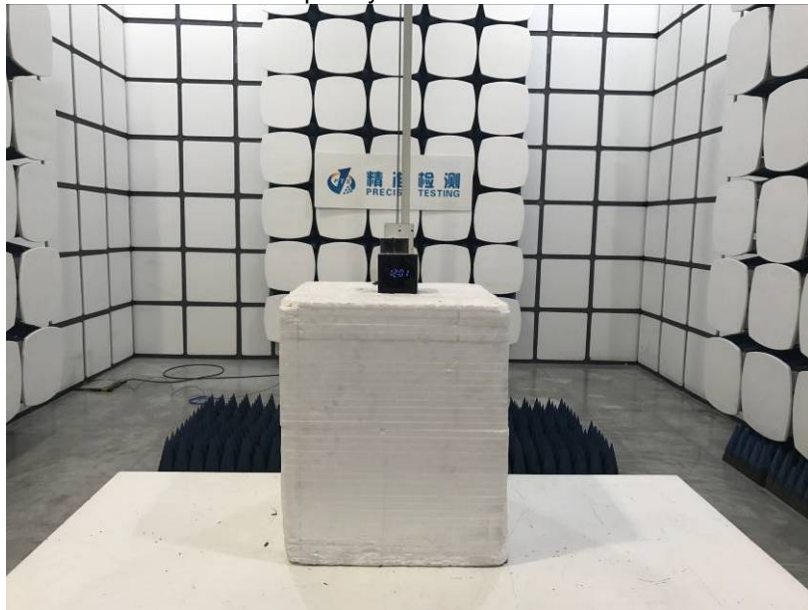

Conducted Emissions

Radiated Spurious Emissions Test Frequency From 9KHz-30MHz

Test frequency from 30MHz-1000MHz

Test frequency from 1GHz-18GHz

Test frequency from 18GHz-25GHz