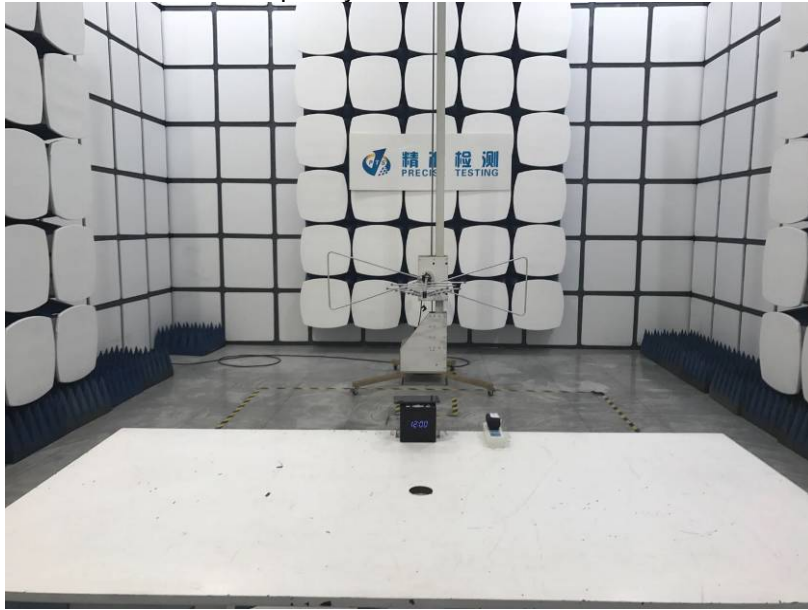

Conducted Emissions

Radiated Spurious Emissions Test Frequency From 9KHz-30MHz

Test frequency from 30MHz-1000MHz

Test frequency from 1GHz-18GHz

Test frequency from 18GHz-25GHz