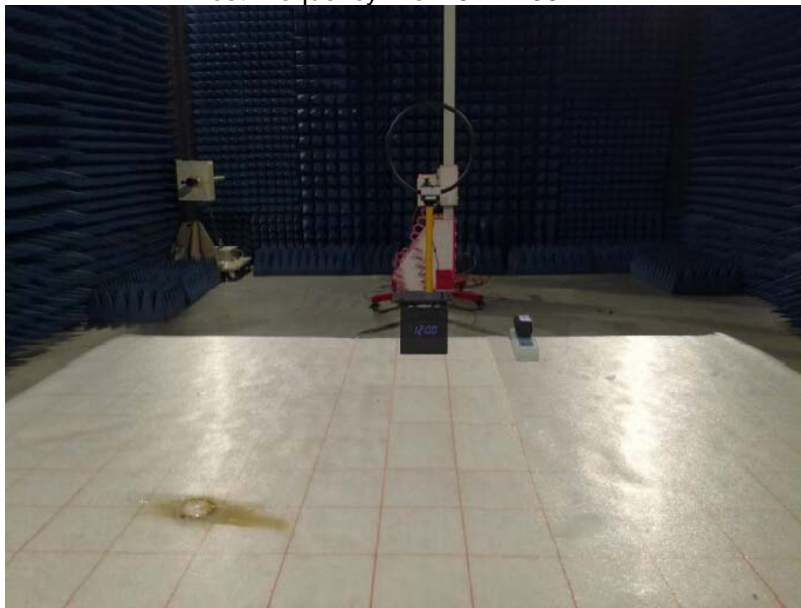

Conducted Emissions

Radiated Spurious Emissions Test Frequency From 9KHz-30MHz

Test frequency from 30MHz-1000MHz

Test frequency from 1GHz-18GHz

Test frequency from 18GHz-25GHz