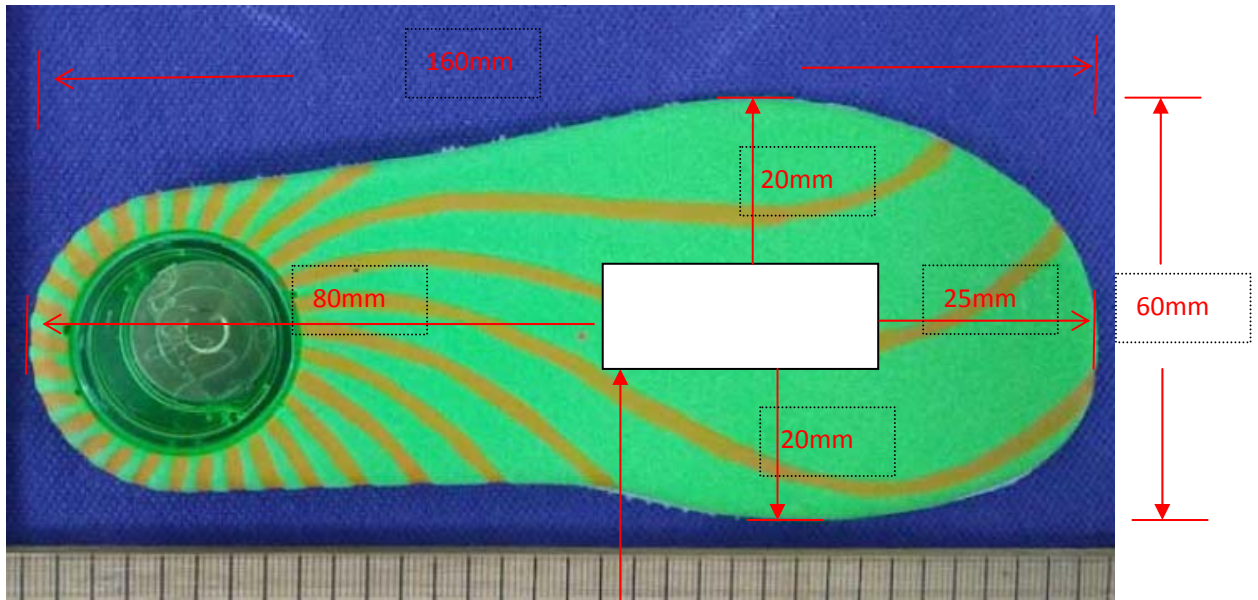

Label and label location

Model: ABC1

Model No:ABC1
FCC ID: 2AQTG-ABC1
3V Battery CR2032*1