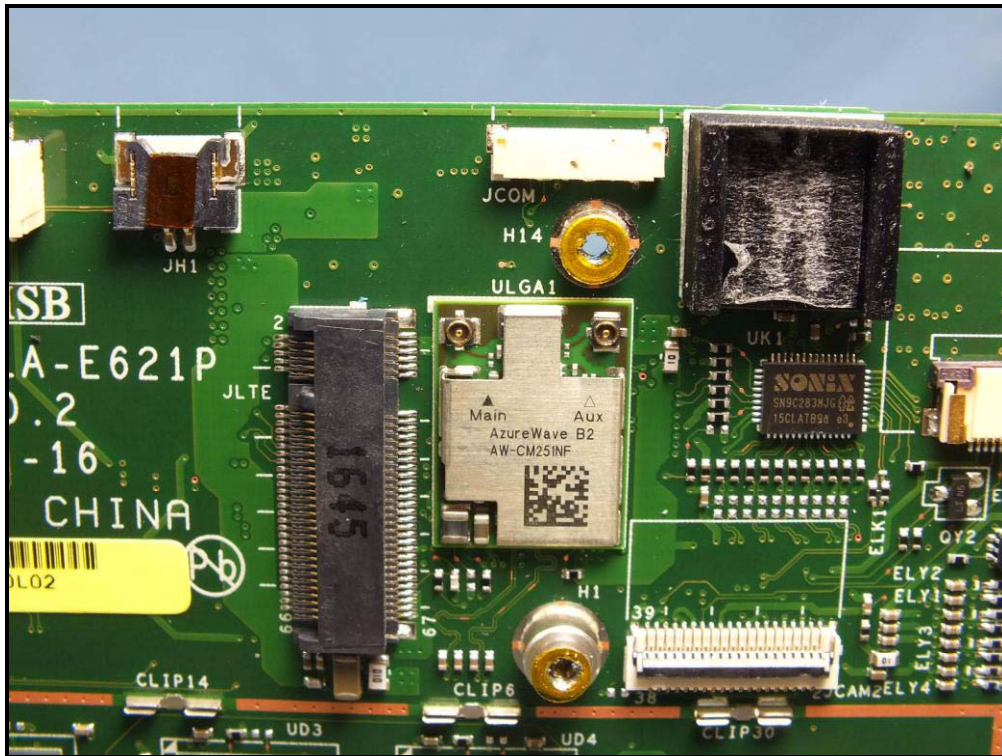

CONSTRUCTION PHOTOS OF EUT

WLAN Module

Brand Name: Qualcomm Atheros / Model Name: QCNFA425

Host

Host Model : CAXA0 , CXXXXX-CAXA0-XXXXXX-XXXX (X:0~9,A~Z)

Brand Name: COMPAL