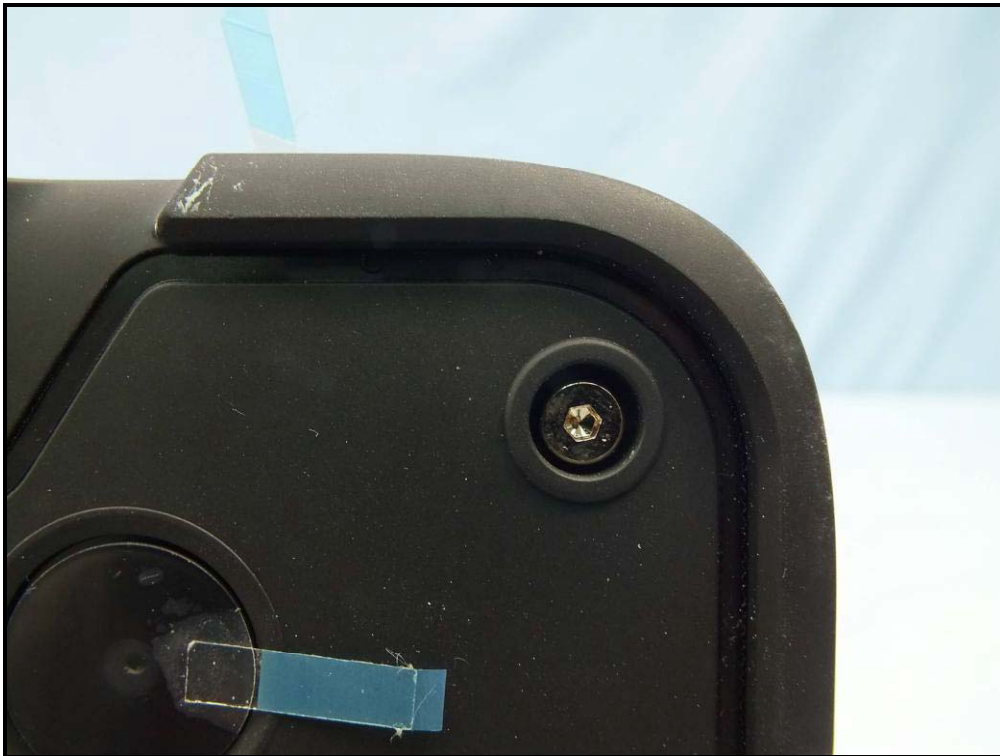

## NFC Module

Brand Name: Smart Approach / Model Name: SM-MMN17-C01

**Host**

**Host Model:** CAXA0 , CXXXXX-CAXA0-XXXXXX-XXXX (X:0~9,A~Z)

**Brand Name:** COMPAL

BUREAU  
VERITAS

BUREAU  
VERITAS