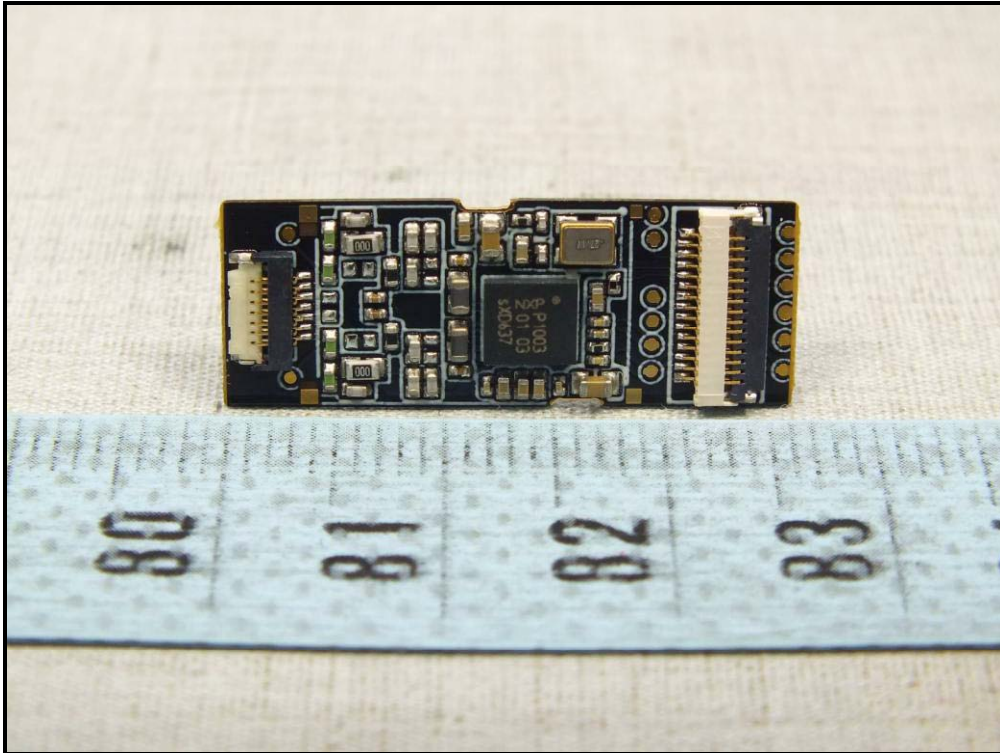

# CONSTRUCTION PHOTOS OF EUT

## NFC Module

Brand Name: Smart Approach / Model Name: SM-MMN17-C01

**Host**

**Host Model:** CAXA0 , CXXXXX-CAXA0-XXXXXX-XXXX (X:0~9,A~Z)

**Brand Name:** COMPAL

BUREAU  
VERITAS

BUREAU  
VERITAS