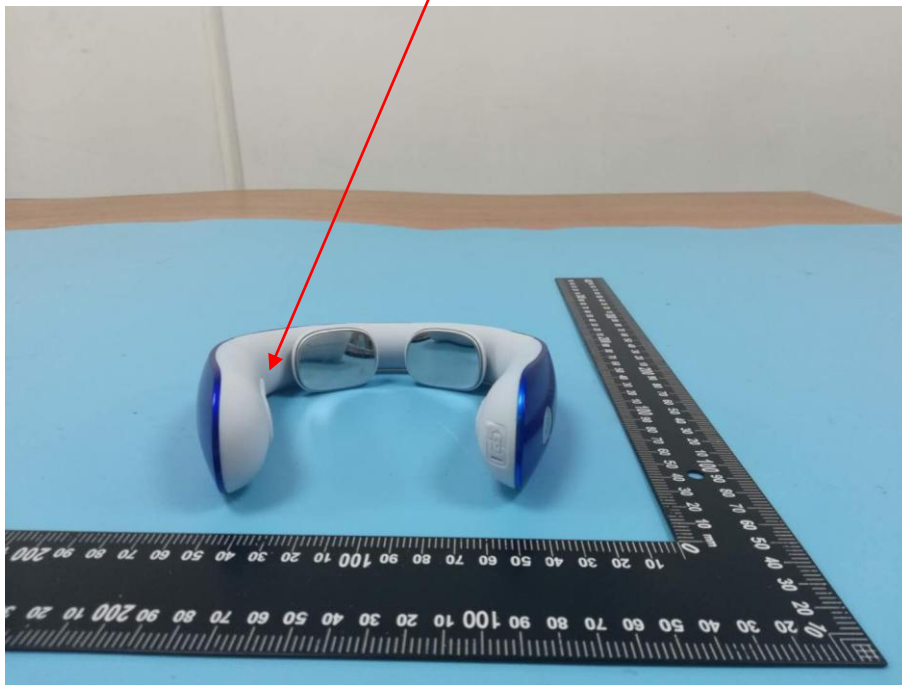

EXHIBIT A - FCC ID LABEL AND LOCATION

FCC ID Label

Model: GD-136

FCC ID: 2AQT5-GD-136

Apex Drone (Shenzhen) Co.,Ltd.

A.Floor 4,A001 Building,Zhi Ji Industrial Park, No.92

KuiChong Street,LongGang district,ShenZhen,China

FCC ID Label Location Information

The label shown shall be permanently affixed at a conspicuous location on the device and be readily visible to the user at the time purchase (Labeling requirements per 2.925)