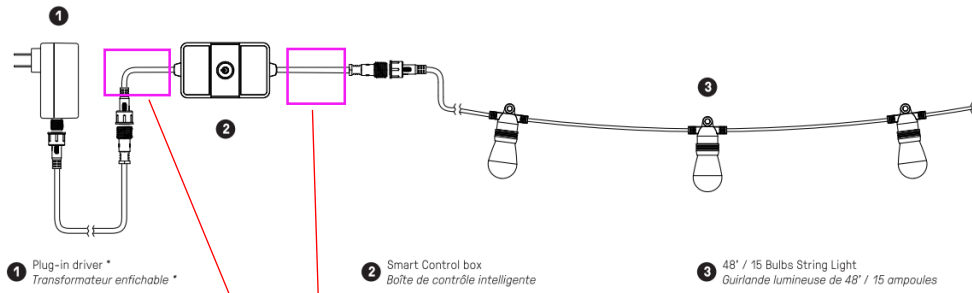

ITEMS INCLUDED IN THE BOX / ARTICLES INCLUS DANS LA BOÎTE

60mm

60mm

40mm

dals
DALs Lighting Inc.
Model: DCP-STG48
Rating: 120V, 0.6A
Max. 24W. 50/60Hz
PO: 5874
Date: 01-23

ETL
LISTED
c us

Intertek
4007461

FC

60mm

40mm

Conforms to UL std. 153
Certified to CSA std. C22.2 no. 250.4
FCC ID: 2AQRN-DCPSTG48
IC: 10733A-DCPSTG48
US CAN ICES-005(B)/NMB-005(B)
Suitable for wet locations.
Do not submerge.
Convient aux emplacements mouillés.
Ne pas inonder.