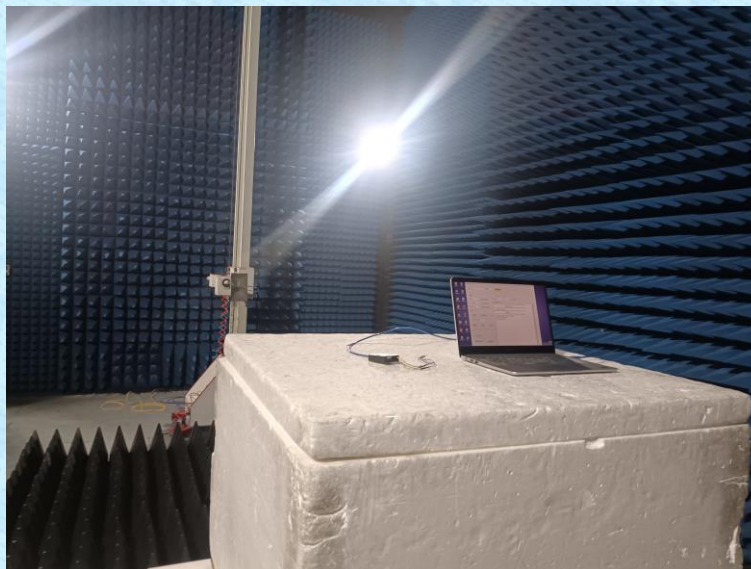

Product Name: RF module

Test Model No.: DCPLSCA

## Test Setup Photo

Radiated Emission

-----End-----