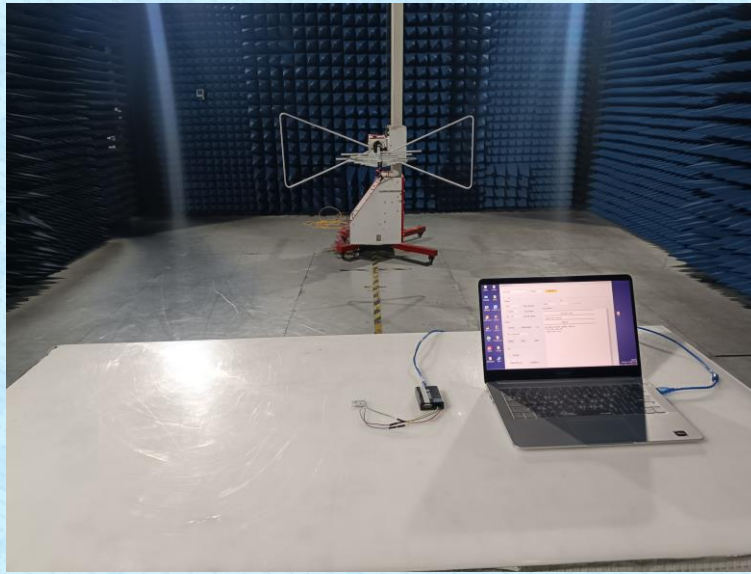

Product Name: RF module

Test Model No.: DCPLSCA

## Test Setup Photo

Radiated Emission

-----End-----