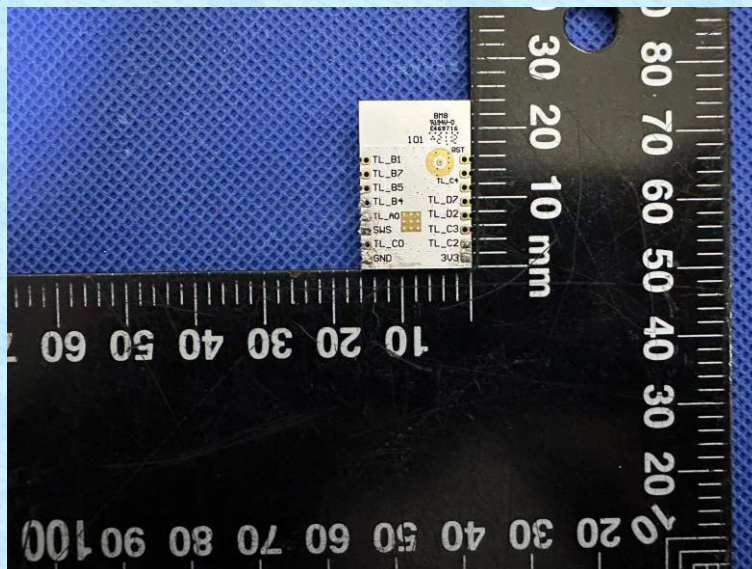

Product Name: RF module

Test Model No.: DCPLSCA

EUT Constructional Details

-----End-----