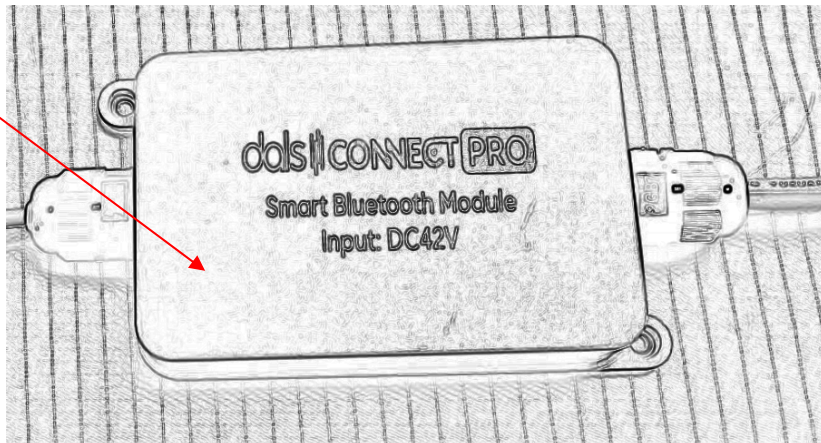

Model No.: DCP-LNR48-WH

Label

Model No.: DCP-LNR48-WH

HVIN: DCP-LNR48-WH

FCC ID: 2AQSN-DCPLNR48;

IC: 10733A-DCPLNR48

Location

Model No.: DCP-LNR48-BK

Label

Model No.: DCP-LNR48-BK

HVIN: DCP-LNR48-WH

FCC ID: 2AQSN-DCPLNR48;

IC: 10733A-DCPLNR48

Location