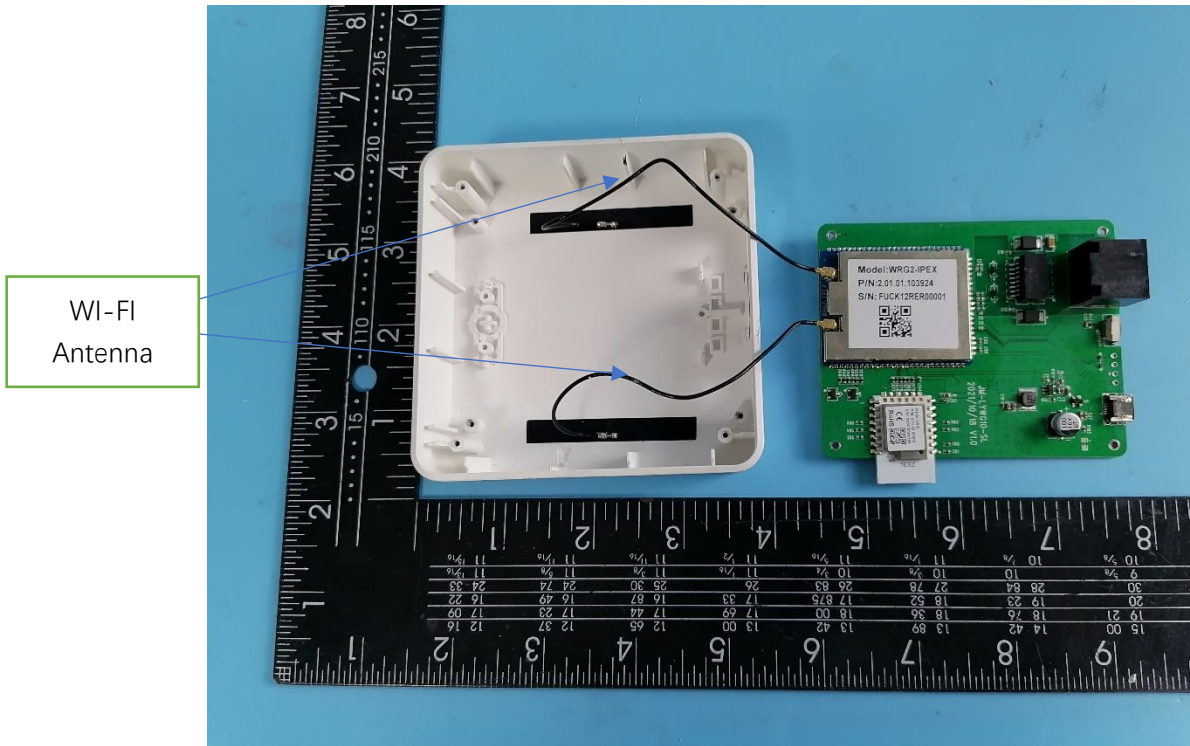

APPENDIX-II PHOTOGRAPHS OF EUT CONSTRUCTIONAL DETAILS

Model: DCP-HUB

Photo 1

Photo 2

Photo 3

Photo 4

Photo 5

Photo 6

Wi-Fi
Module

Zigbee
Module

Photo 7

Zigbee
RF Antenna

Photo 8

Photo 9

Photo 10