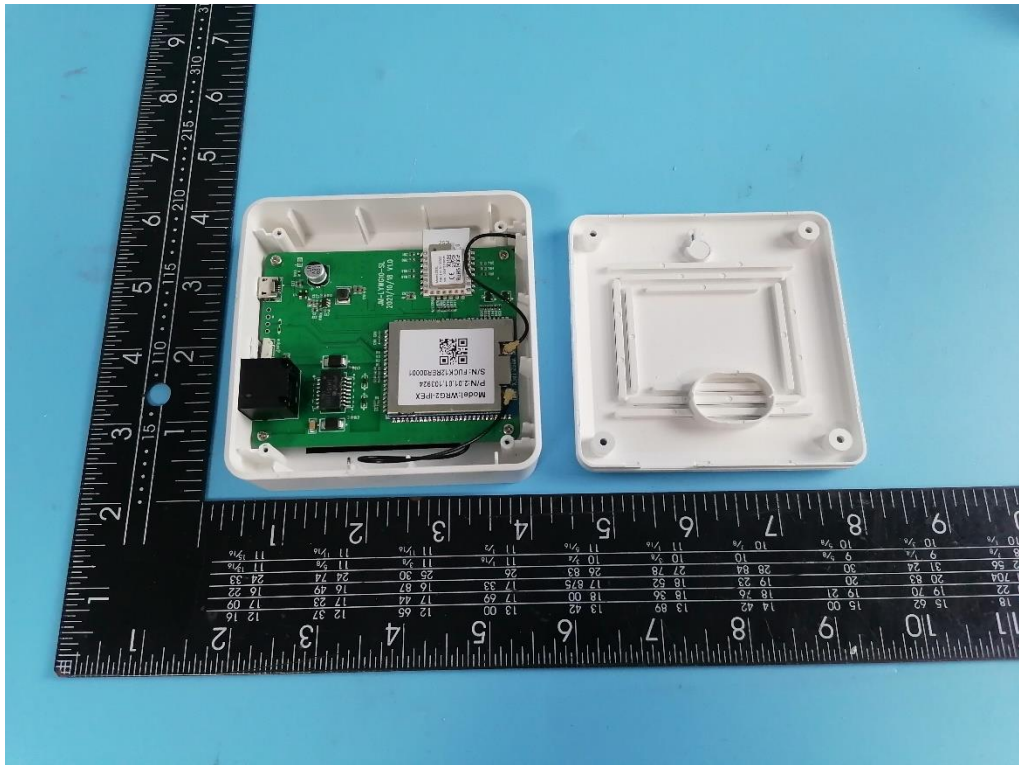

APPENDIX-II PHOTOGRAPHS OF EUT CONSTRUCTIONAL DETAILS

Model: DCP-HUB

Photo 1

Photo 2

Photo 3

Photo 4

Photo 5

Photo 6

Wi-Fi
Module

Zigbee
Module

Photo 7

Zigbee
RF Antenna

Photo 8

Photo 9

Photo 10