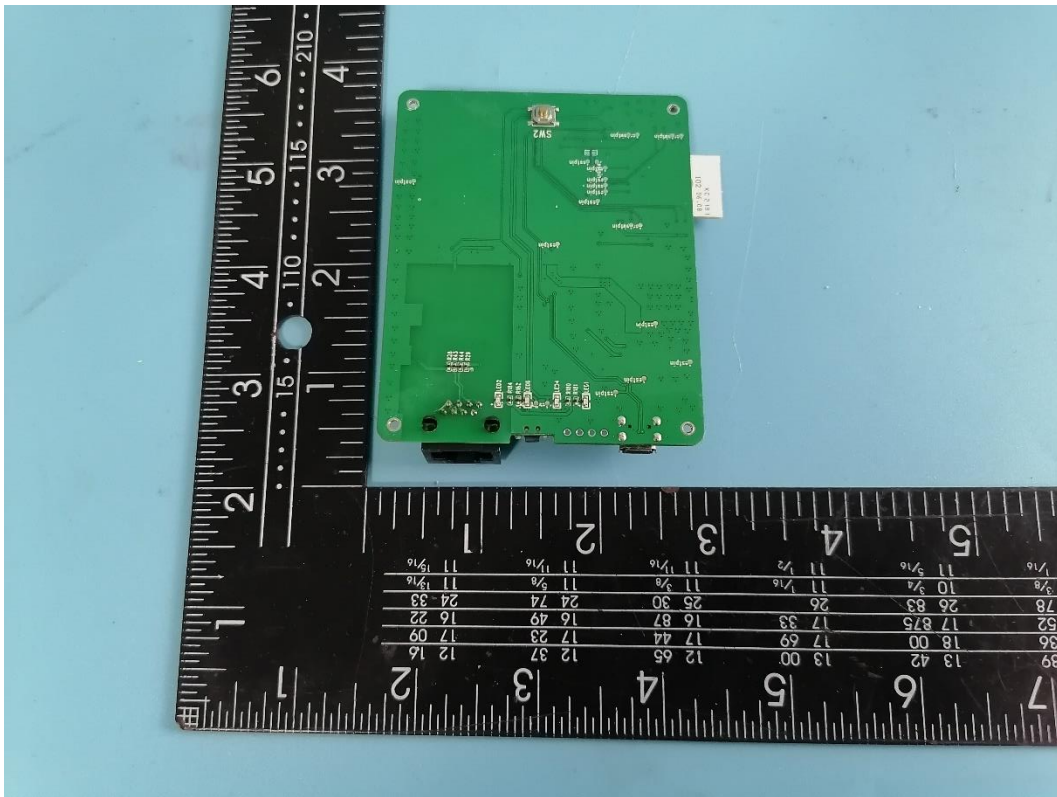

APPENDIX-II PHOTOGRAPHS OF EUT CONSTRUCTIONAL DETAILS

Model: DCP-HUB

Photo 1

Photo 2

Photo 3

Photo 4

Photo 5

Photo 6

Wi-Fi
Module

Zigbee
Module

Photo 7

Zigbee
RF Antenna

Photo 8

Photo 9

Photo 10