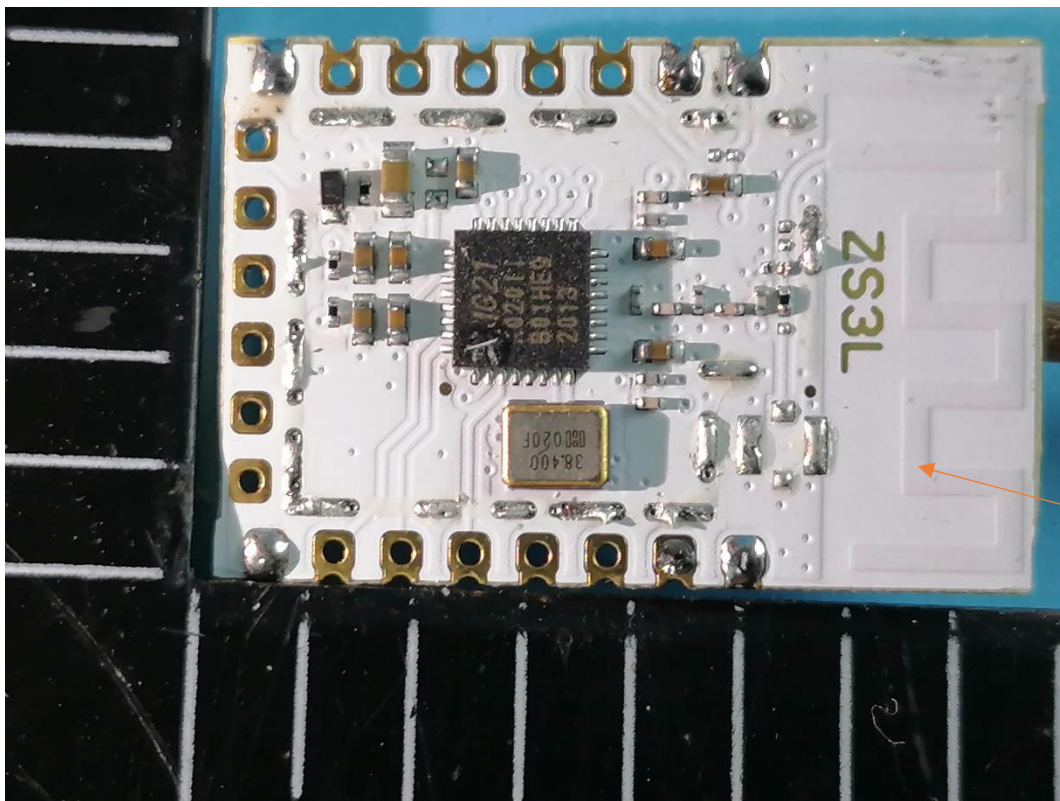

APPENDIX-II PHOTOGRAPHS OF EUT CONSTRUCTIONAL DETAILS

Model: DCP-HUB

Photo 1

Photo 2

Photo 3

Photo 4

Photo 5

Photo 6

Wi-Fi
Module

Zigbee
Module

Photo 7

Zigbee
RF Antenna

Photo 8

Photo 9

Photo 10