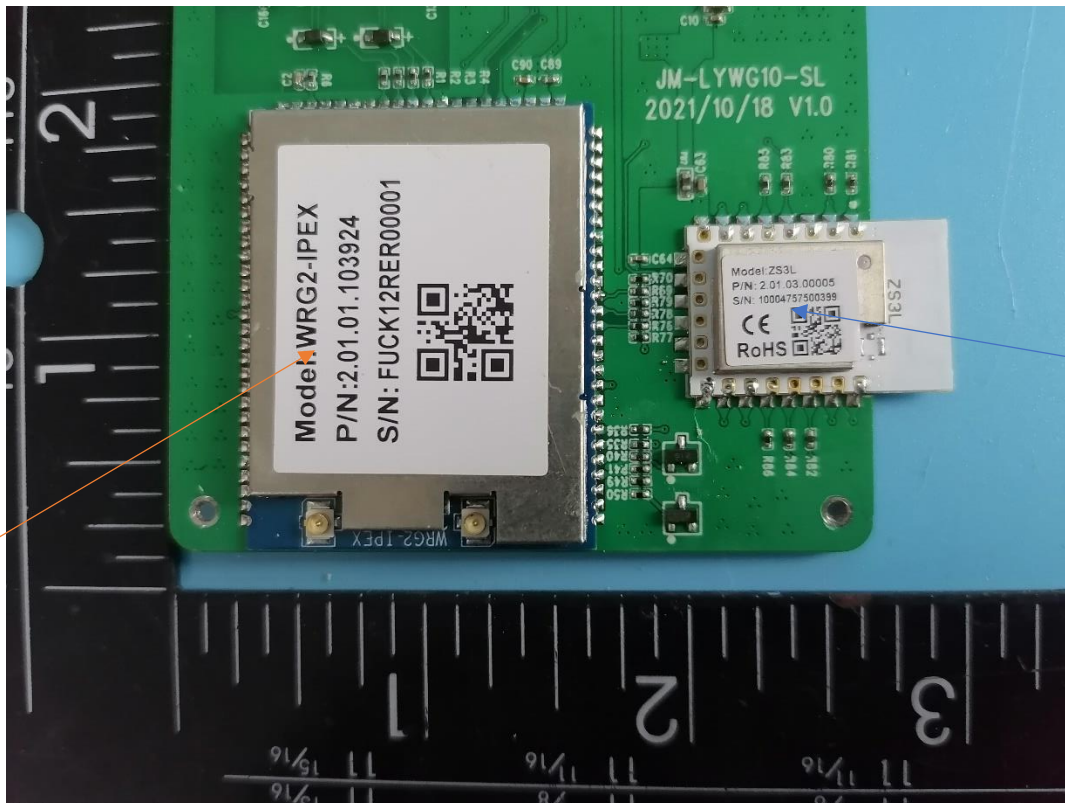

APPENDIX-II PHOTOGRAPHS OF EUT CONSTRUCTIONAL DETAILS

Model: DCP-HUB

Photo 1

Photo 2

Photo 3

Photo 4

Photo 5

Photo 6

Wi-Fi
Module

Zigbee
Module

Photo 7

Zigbee
RF Antenna

Photo 8

Photo 9

Photo 10