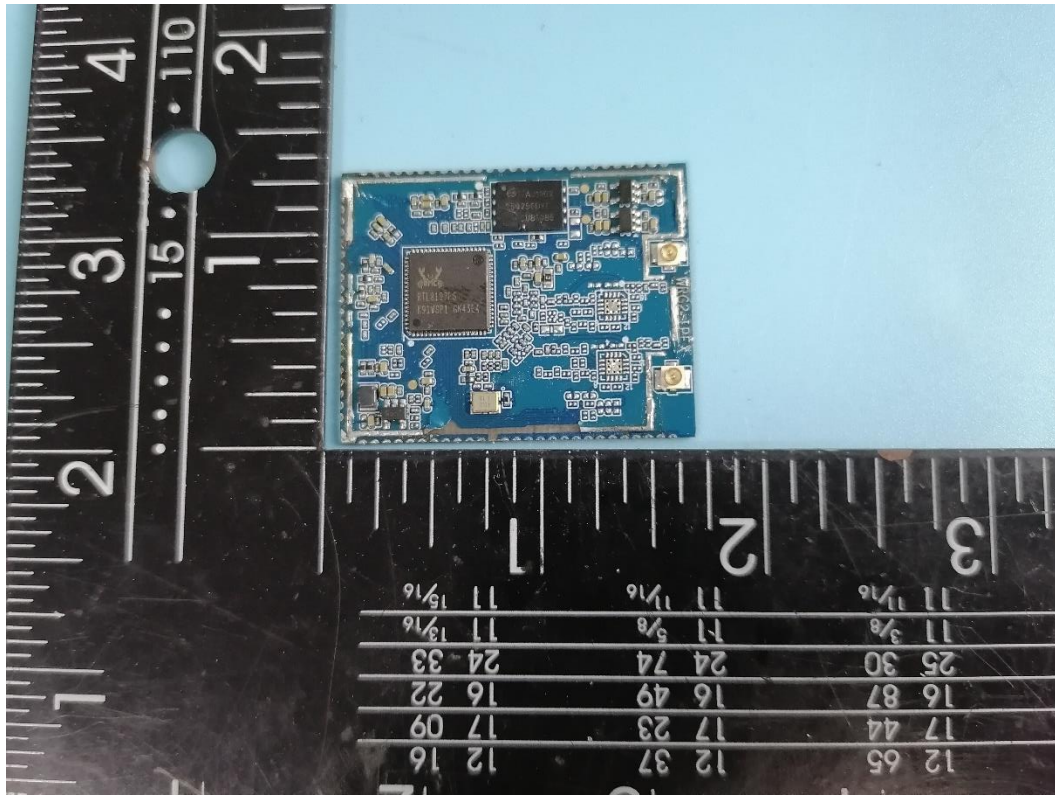

APPENDIX-II PHOTOGRAPHS OF EUT CONSTRUCTIONAL DETAILS

Model: DCP-HUB

Photo 1

Photo 2

Photo 3

Photo 4

Photo 5

Photo 6

Wi-Fi
Module

Zigbee
Module

Photo 7

Zigbee
RF Antenna

Photo 8

Photo 9

Photo 10