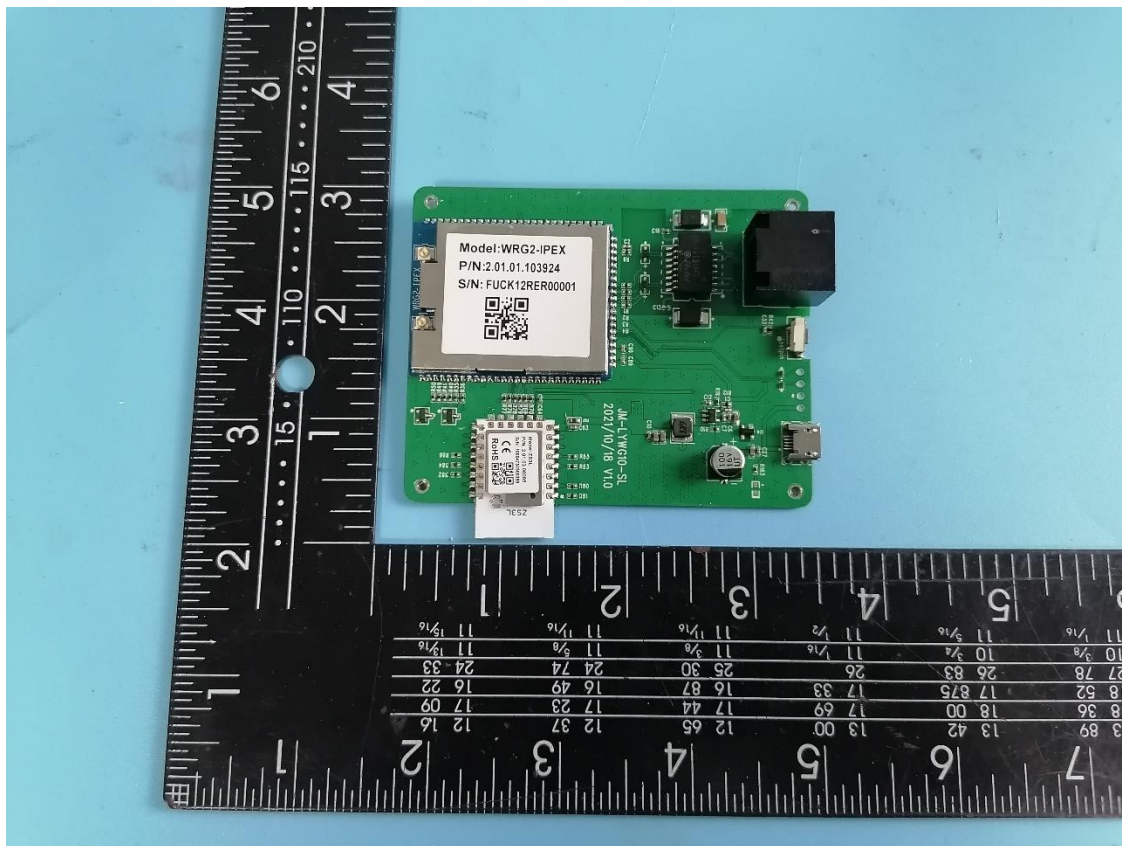

APPENDIX-II PHOTOGRAPHS OF EUT CONSTRUCTIONAL DETAILS

Model: DCP-HUB

Photo 1

Photo 2

Photo 3

Photo 4

Photo 5

Photo 6

Wi-Fi
Module

Zigbee
Module

Photo 7

Zigbee
RF Antenna

Photo 8

Photo 9

Photo 10