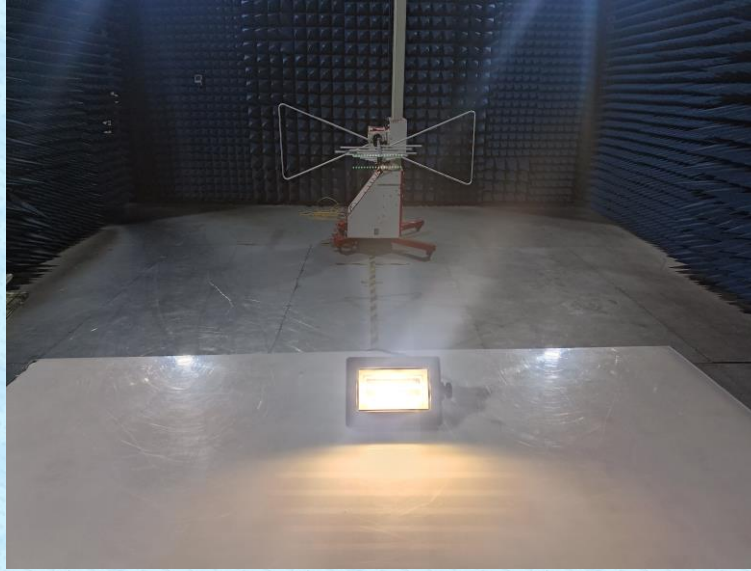

Product Name: LED Flood Light

Test Model No.: DCP-FLD30-BK

Test Setup Photo

Radiated Emission

-----End-----