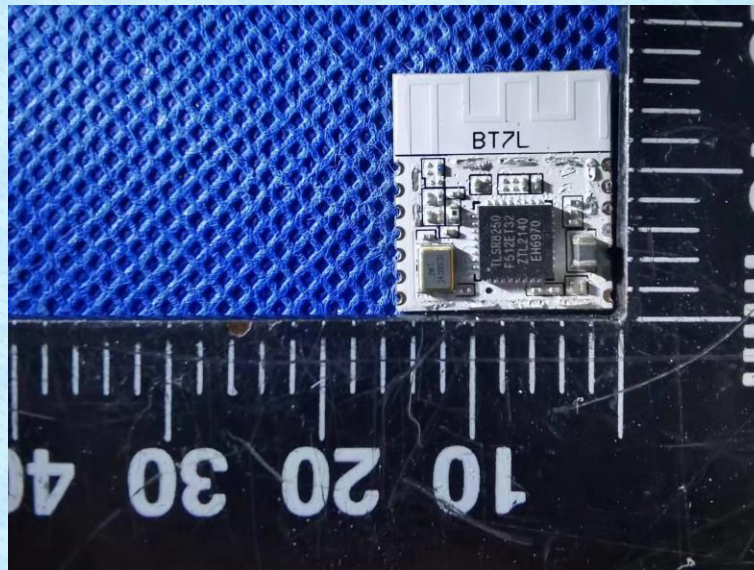

Product Name: LED Flood Light

Test Model No.: DCP-FLD30-BK

EUT Constructional Details

Antenna

-----End-----