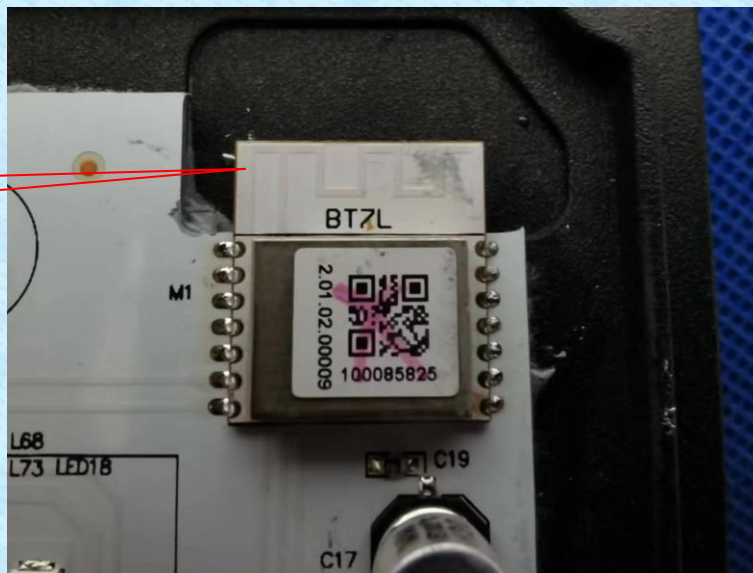

Product Name: LED Flood Light

Test Model No.: DCP-FLD30-BK

EUT Constructional Details

Antenna

-----End-----