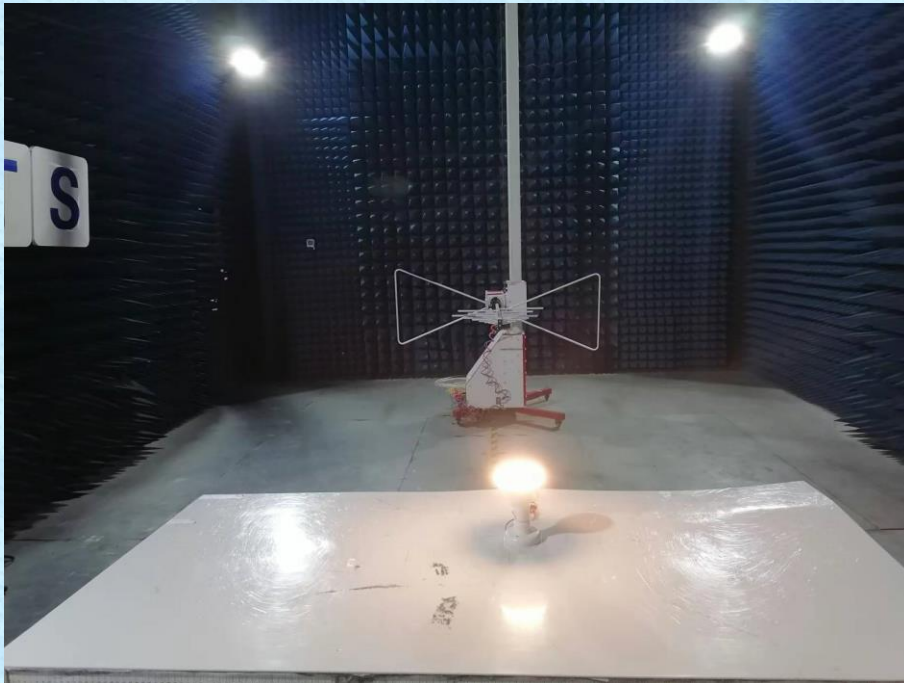

Product Name: Self-ballasted LED lamp

Test Model No.: DCP-BLBBR30

Test Setup Photo

Radiated Emission

Conducted Emission

-----End-----