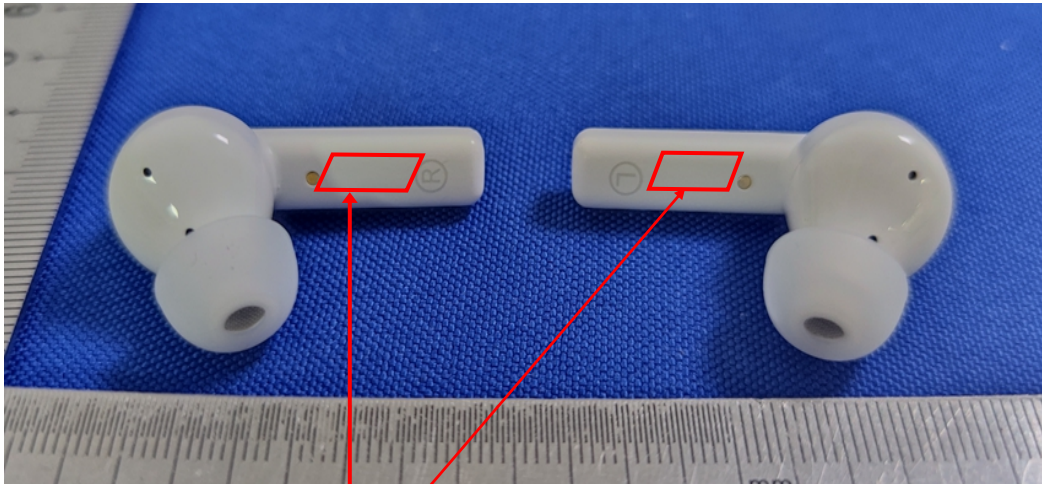

Label Artwork and Location

Model: Tsound02311

Label:

FCC ID: 2AQSMTSOUND02311

Size: L*W=10*6mm

Location