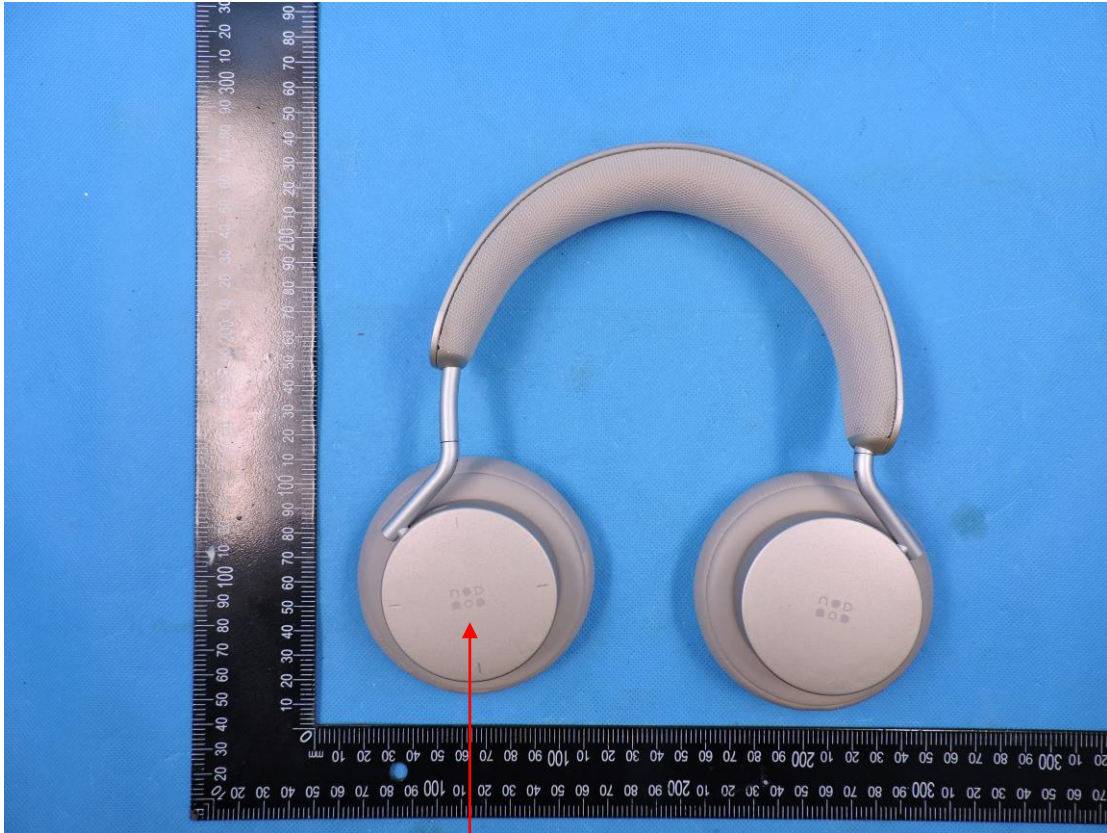

FCC Label

Model: Tsound02340

FCC ID: 2AQSM-TSOUND02340

10mm*30mm

The label is printed on the shell