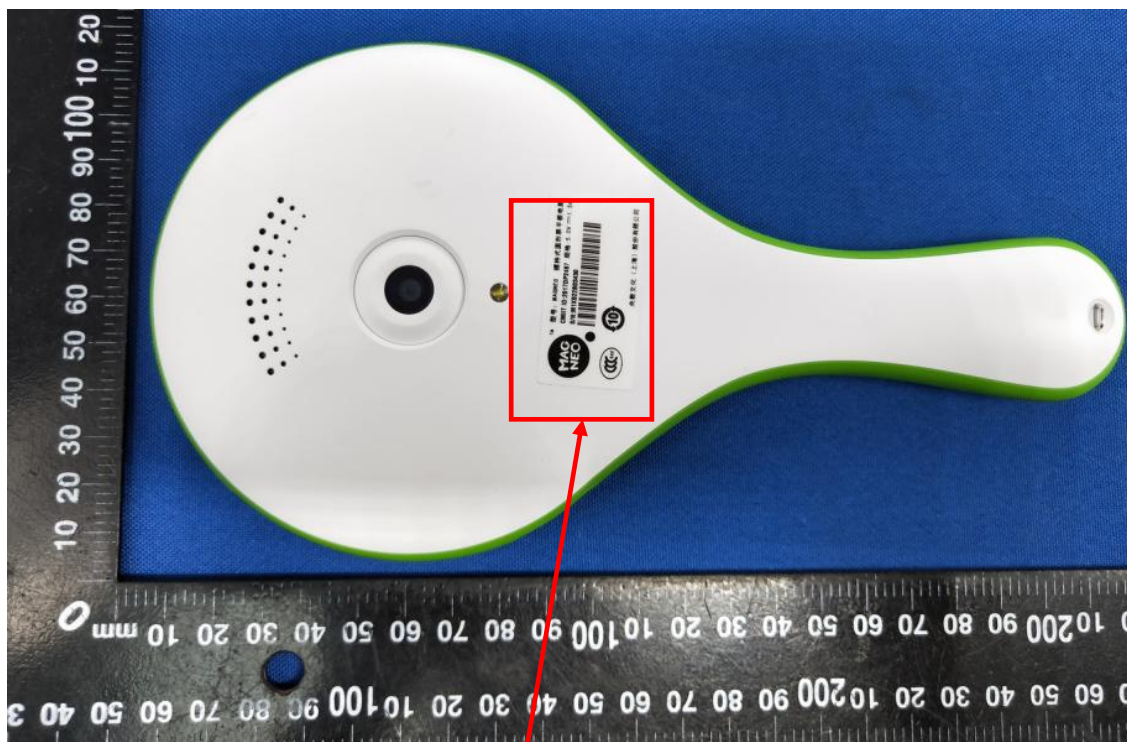

Label Artwork and Location

Model: MAGNEO

Label:

Size: L*W=50*32mm

Location