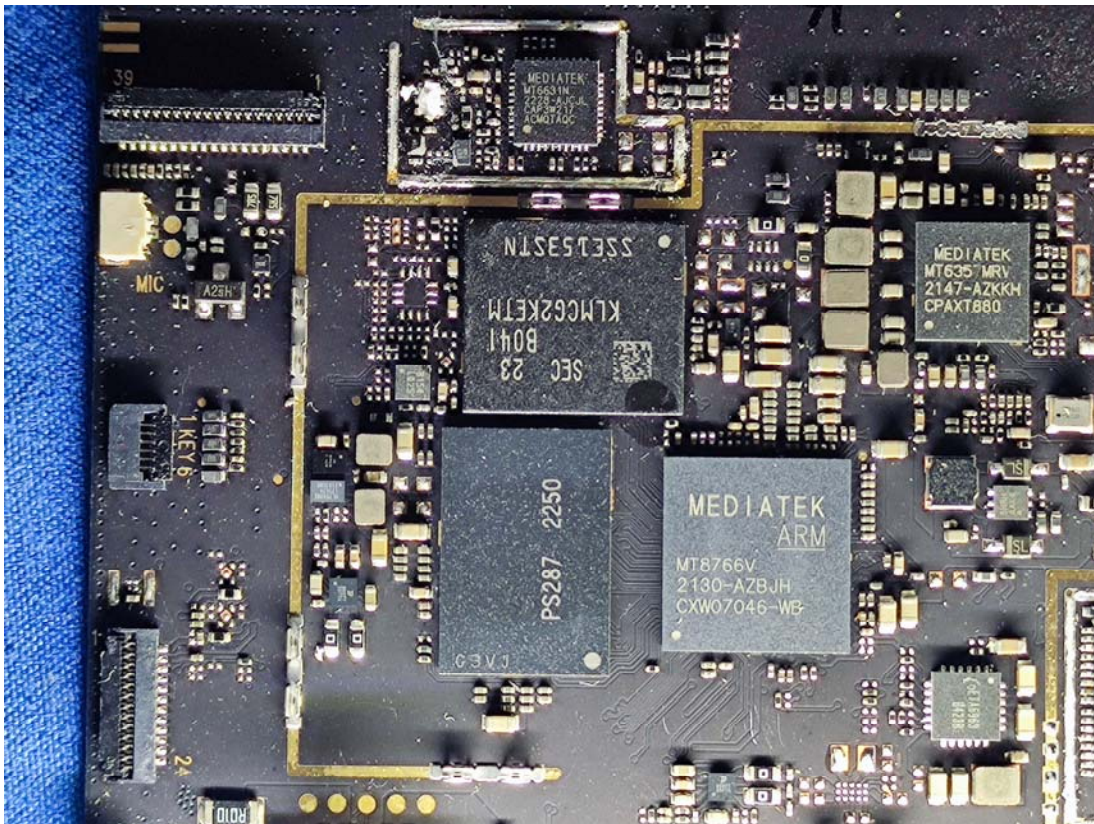

EUT INTERNAL PHOTOGRAPHS

Uncover

Shell 1

WWAN Main Antenna

WWAN Div Antenna(only for Receive)

Chip

Chip

Shell 2