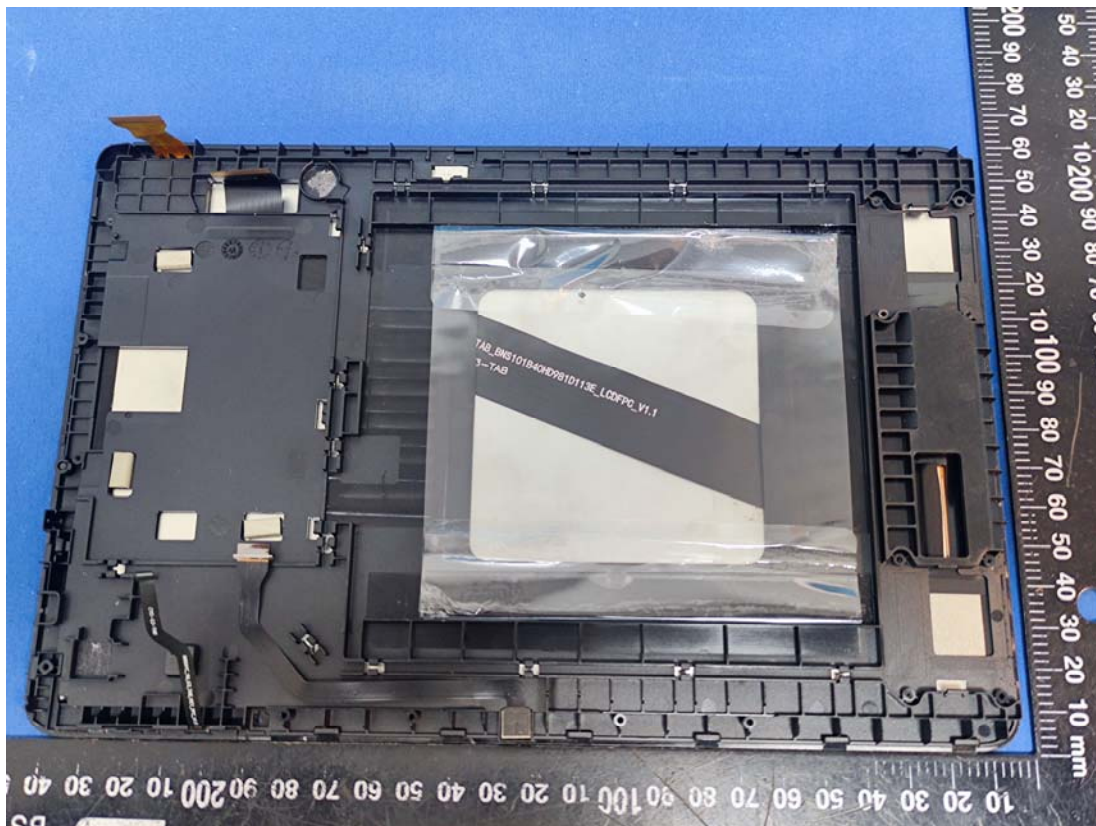

EUT INTERNAL PHOTOGRAPHS

Uncover

Shell 1

WWAN Main Antenna

WWAN Div Antenna(only for Receive)

Chip

Chip

Shell 2