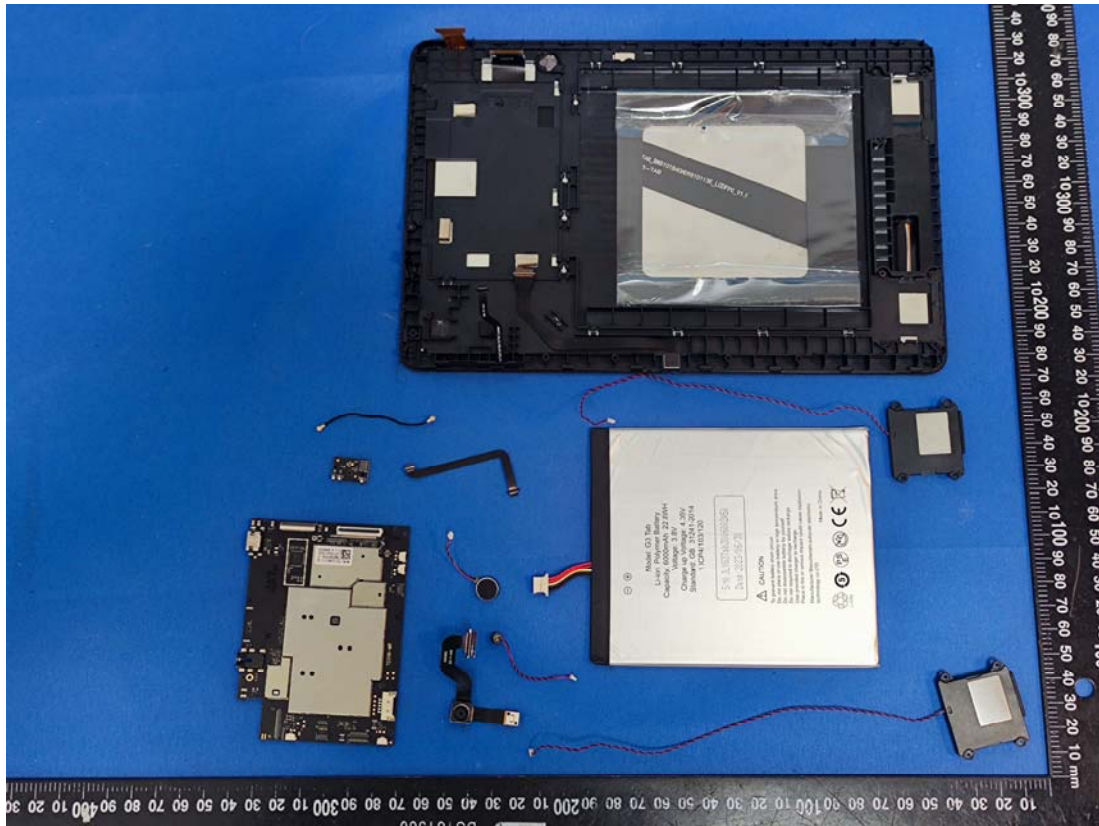

EUT INTERNAL PHOTOGRAPHS

Uncover

Shell 1

WWAN Main Antenna

WWAN Div Antenna(only for Receive)

Chip

Chip

Shell 2