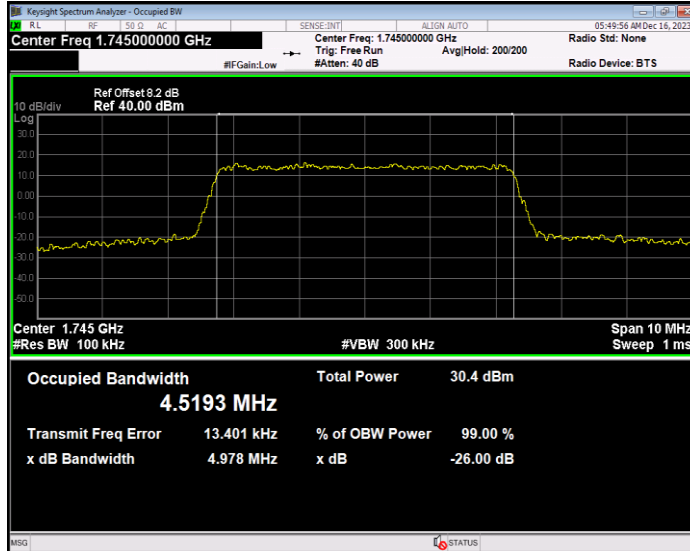

**Band66 16QAM BW=3MHz Channel=132322 RB Size=15 Position=#0**

**Band66 16QAM BW=3MHz Channel=132657 RB Size=15 Position=#0**

**Band66 16QAM BW=5MHz Channel=131997 RB Size=25 Position=#0**

**Band66 16QAM BW=5MHz Channel=132322 RB Size=25 Position=#0**