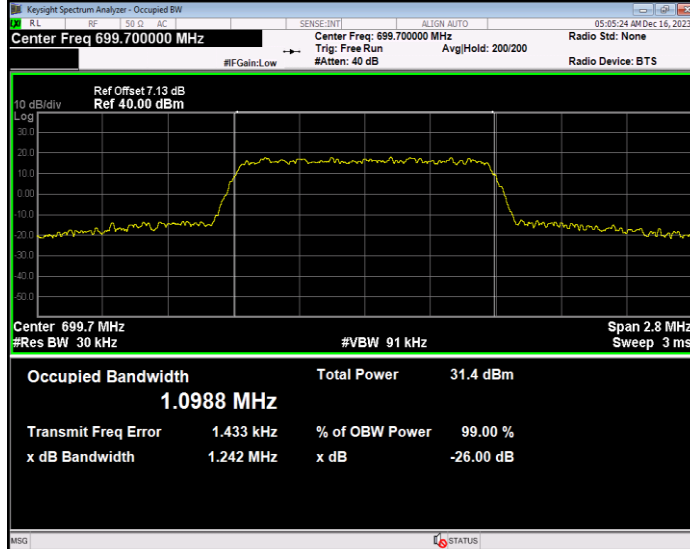

**Band12 16QAM BW=5MHz Channel=23035 RB Size=25 Position=#0**

**Band12 16QAM BW=5MHz Channel=23095 RB Size=25 Position=#0**

**Band12 16QAM BW=5MHz Channel=23155 RB Size=25 Position=#0**

**Band12 QPSK BW=1.4MHz Channel=23017 RB Size=6 Position=#0**