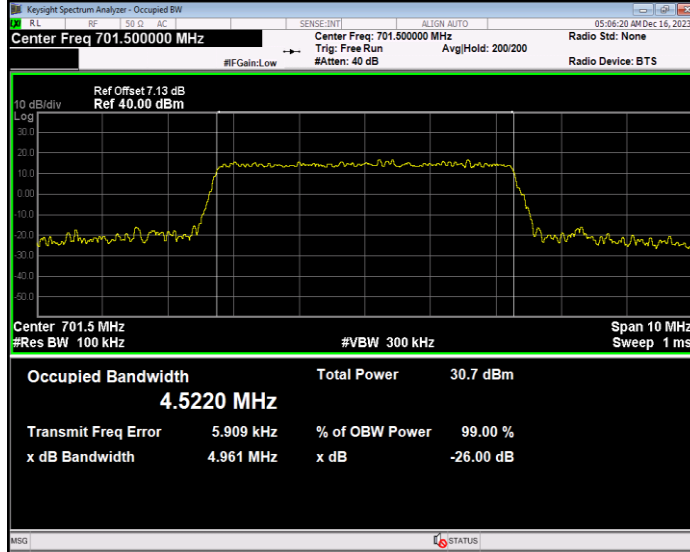

**Band12 16QAM BW=5MHz Channel=23035 RB Size=25 Position=#0**

**Band12 16QAM BW=5MHz Channel=23095 RB Size=25 Position=#0**

**Band12 16QAM BW=5MHz Channel=23155 RB Size=25 Position=#0**

**Band12 QPSK BW=1.4MHz Channel=23017 RB Size=6 Position=#0**