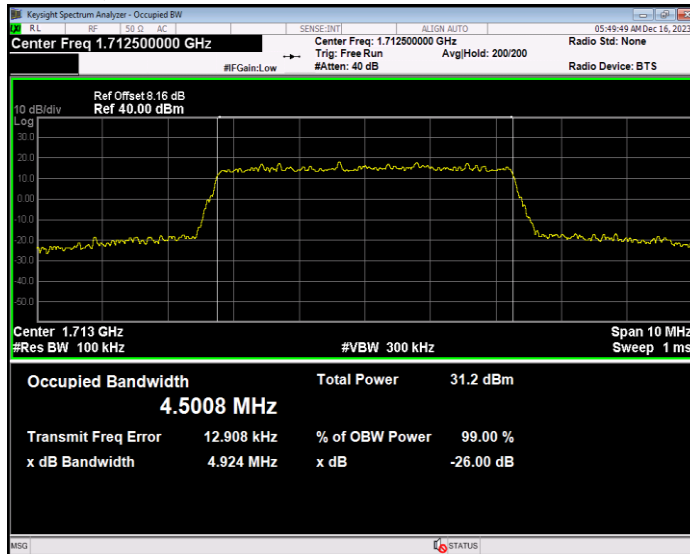

Band66 16QAM BW=5MHz Channel=131997 RB Size=25 Position=#0