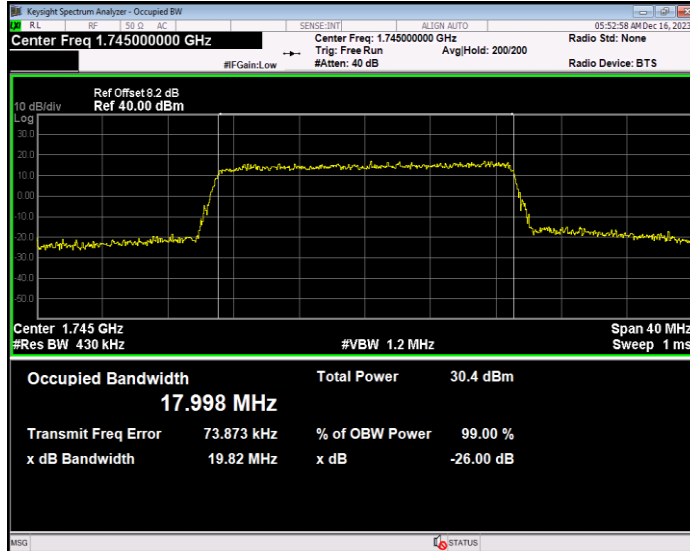

Band66 16QAM BW=20MHz Channel=132322 RB Size=100 Position=#0