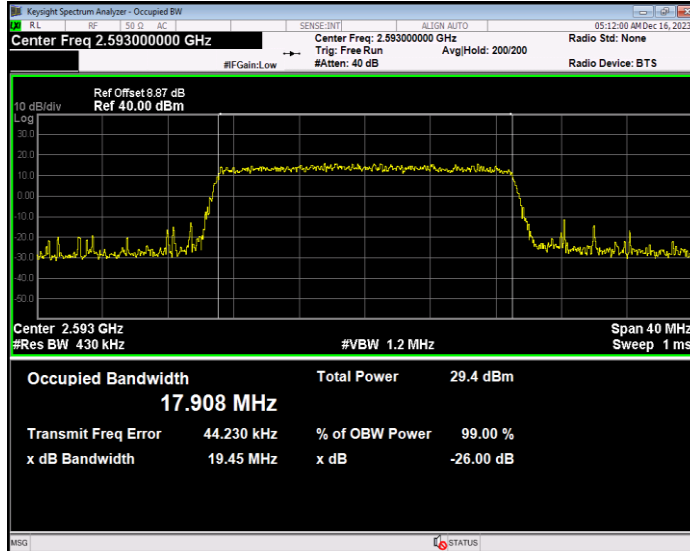

Band41 16QAM BW=20MHz Channel=40620 RB Size=100 Position=#0