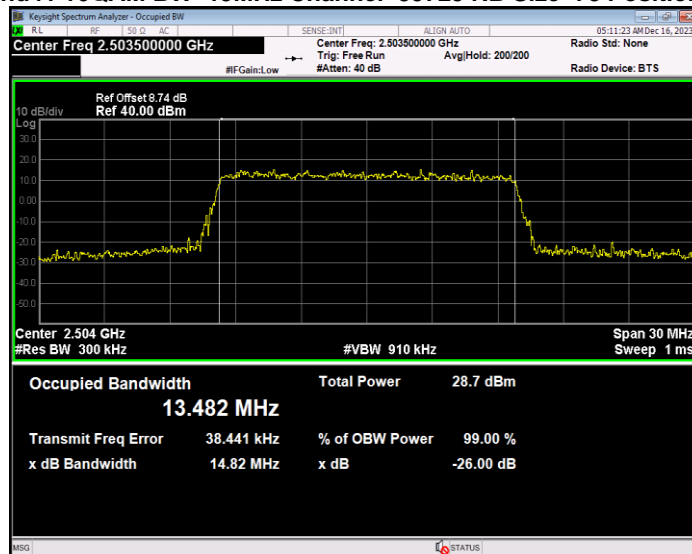

Band41 16QAM BW=15MHz Channel=39725 RB Size=75 Position=#0