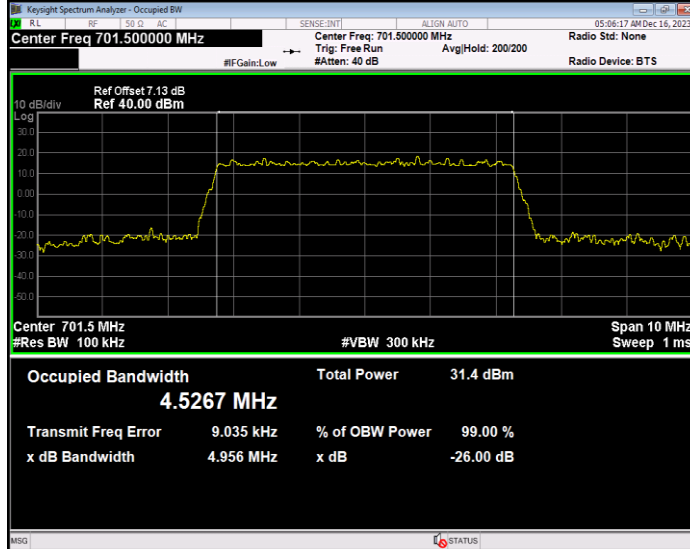

Band12 QPSK BW=5MHz Channel=23035 RB Size=25 Position=#0