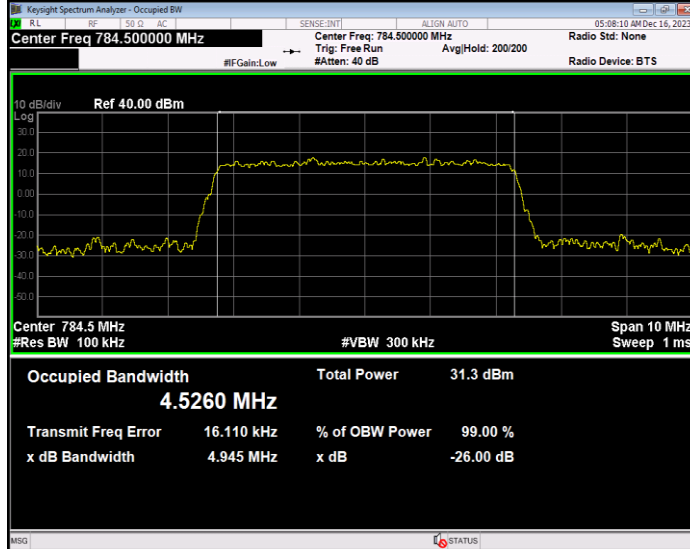

Band13 16QAM BW=5MHz Channel=23255 RB Size=25 Position=#0