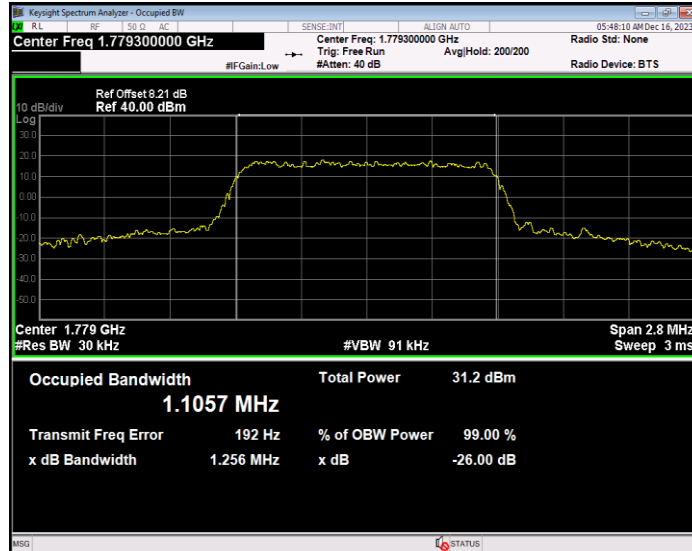

Band66 16QAM BW=1.4MHz Channel=132665 RB Size=6 Position=#0