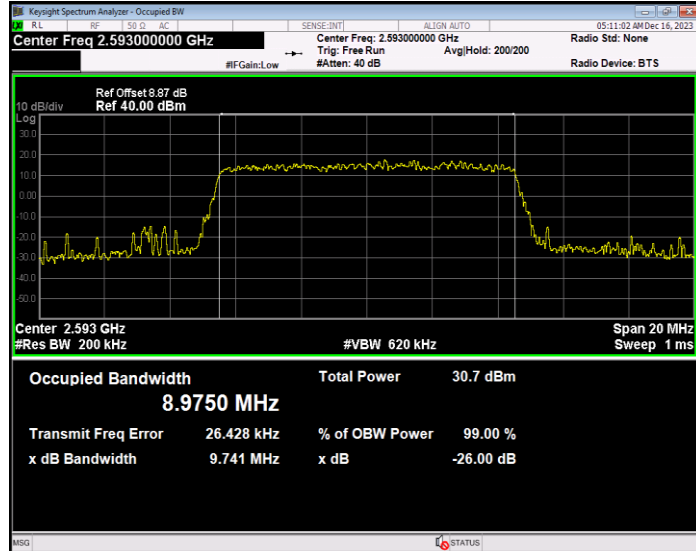

Band41 QPSK BW=10MHz Channel=40620 RB Size=50 Position=#0