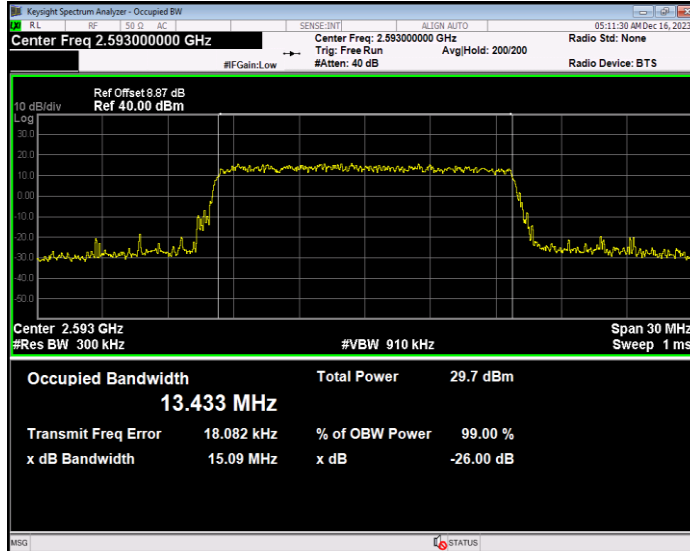

**Band41 16QAM BW=10MHz Channel=40620 RB Size=50 Position=#0**

**Band41 16QAM BW=10MHz Channel=41540 RB Size=50 Position=#0**

**Band41 16QAM BW=15MHz Channel=39725 RB Size=75 Position=#0**

**Band41 16QAM BW=15MHz Channel=40620 RB Size=75 Position=#0**