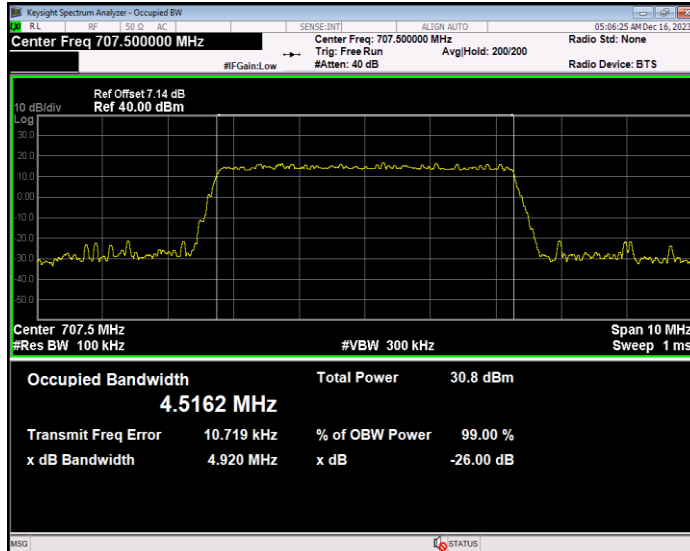

Band12 QPSK BW=5MHz Channel=23095 RB Size=25 Position=#0