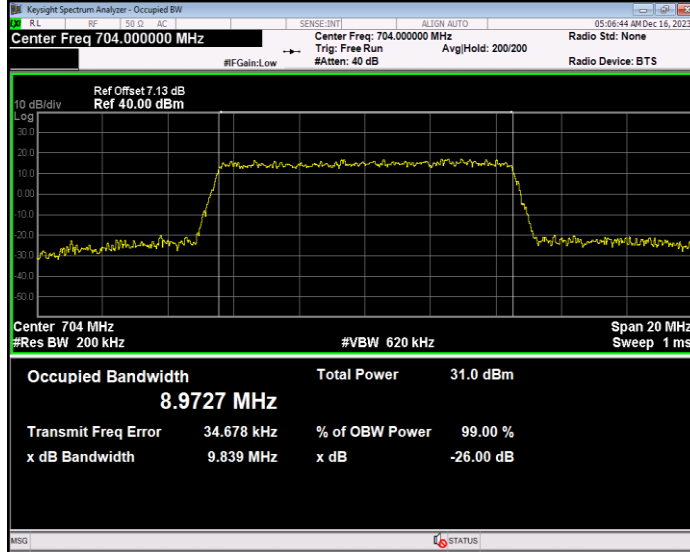

Band12 QPSK BW=10MHz Channel=23060 RB Size=50 Position=#0