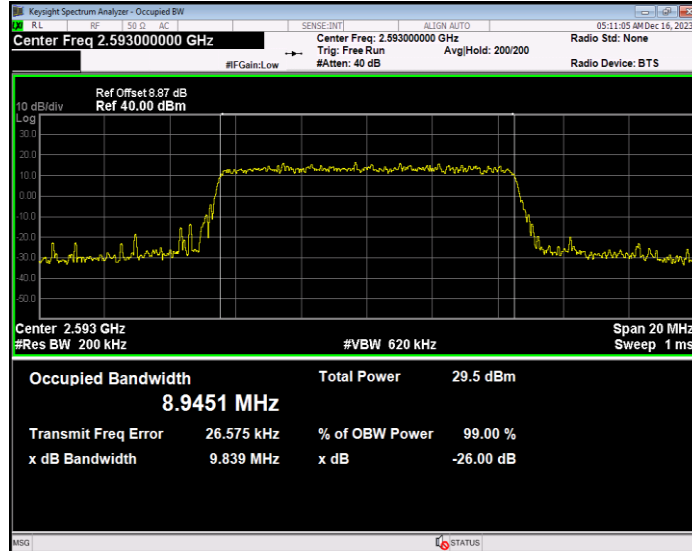

Band41 16QAM BW=10MHz Channel=40620 RB Size=50 Position=#0