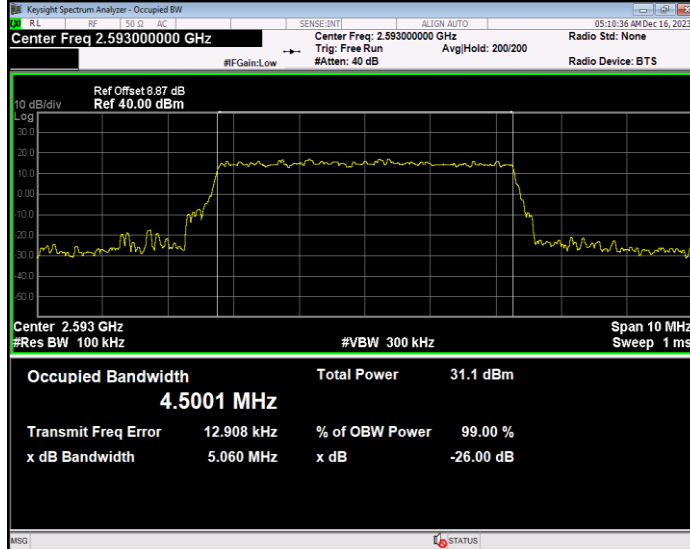

Band41 QPSK BW=5MHz Channel=40620 RB Size=25 Position=#0