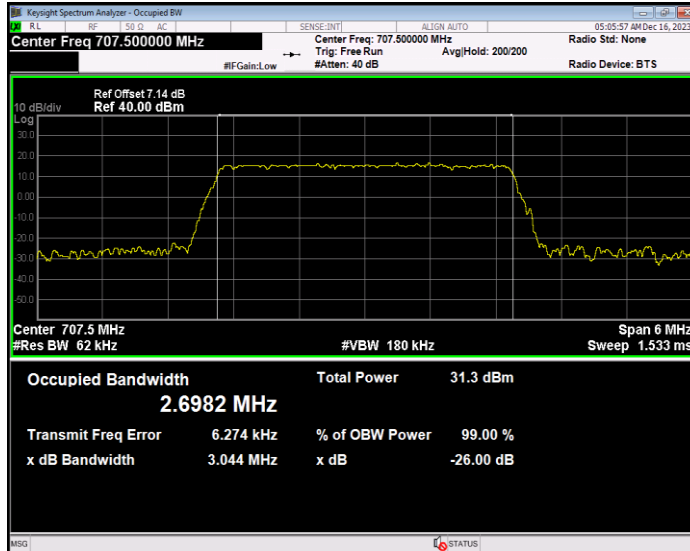

Band12 QPSK BW=3MHz Channel=23095 RB Size=15 Position=#0