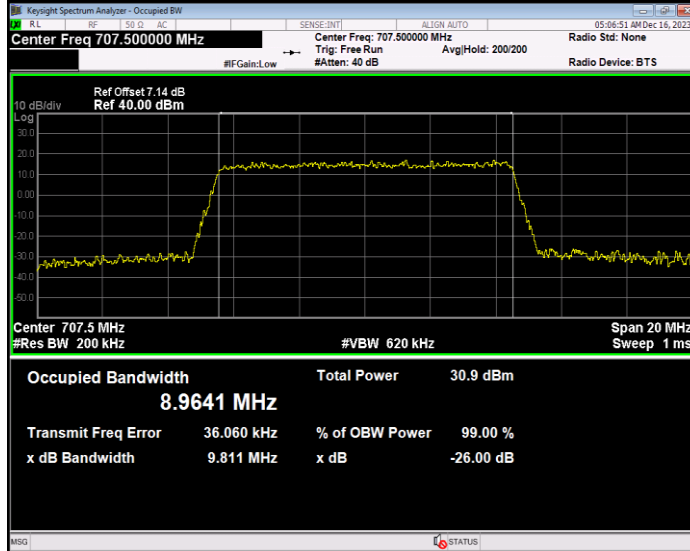

**Band12 QPSK BW=1.4MHz Channel=23095 RB Size=6 Position=#0**

**Band12 QPSK BW=1.4MHz Channel=23173 RB Size=6 Position=#0**

**Band12 QPSK BW=10MHz Channel=23060 RB Size=50 Position=#0**

**Band12 QPSK BW=10MHz Channel=23095 RB Size=50 Position=#0**