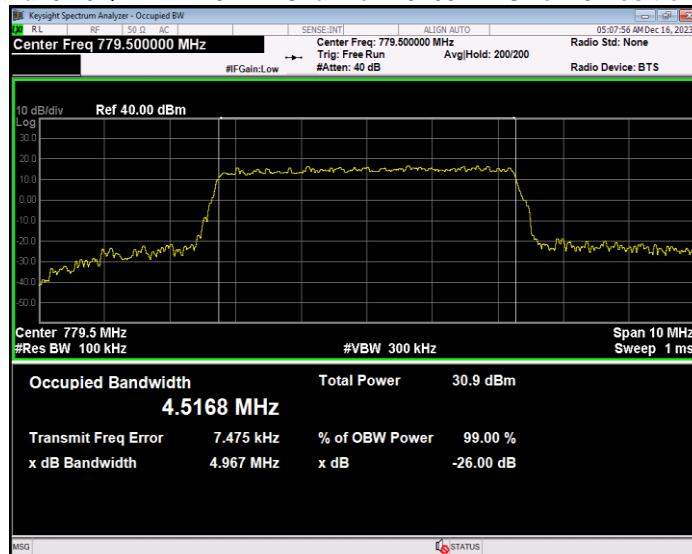

Band13 16QAM BW=5MHz Channel=23205 RB Size=25 Position=#0