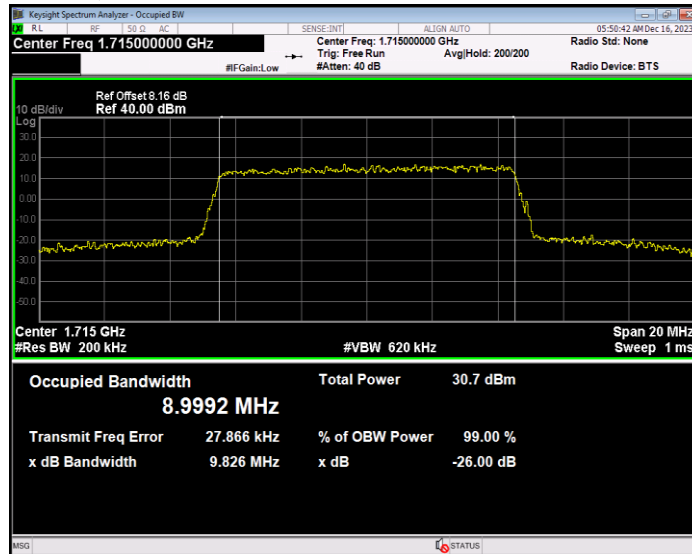

Band66 16QAM BW=10MHz Channel=132022 RB Size=50 Position=#0