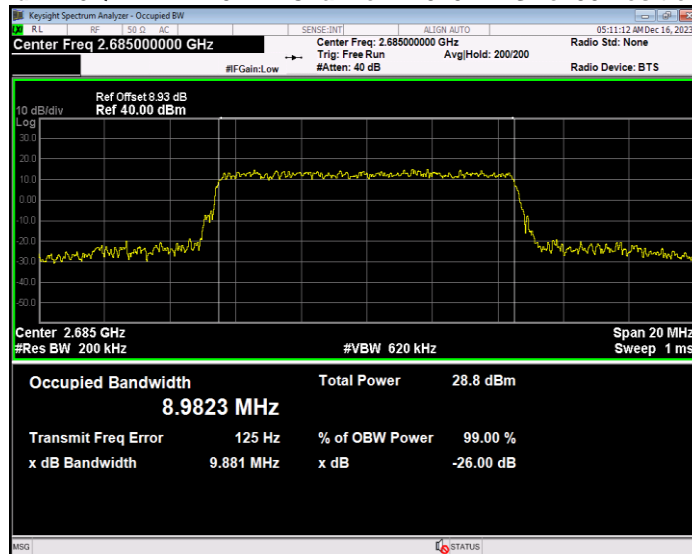

Band41 16QAM BW=10MHz Channel=41540 RB Size=50 Position=#0