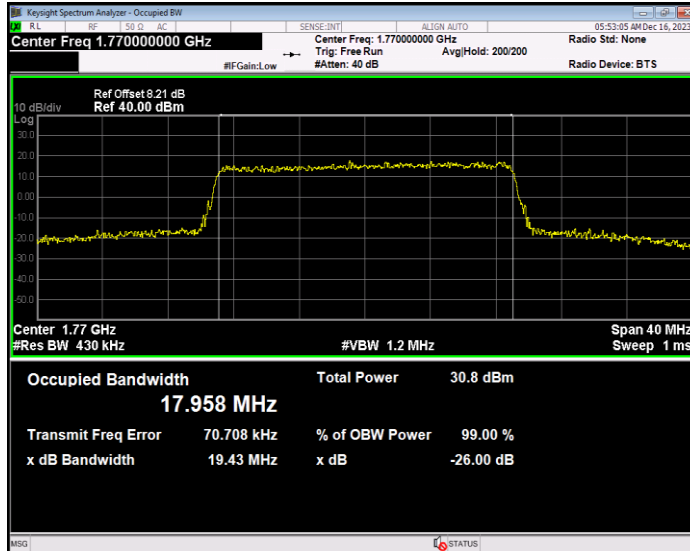

Band66 16QAM BW=20MHz Channel=132572 RB Size=100 Position=#0