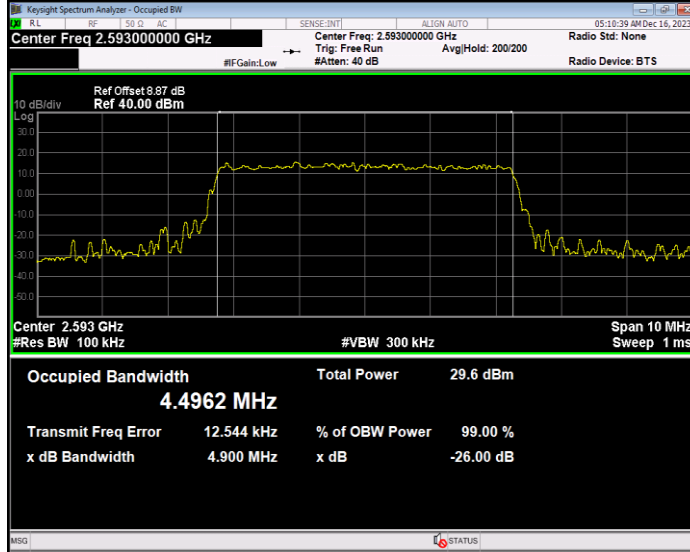

Band41 16QAM BW=5MHz Channel=40620 RB Size=25 Position=#0