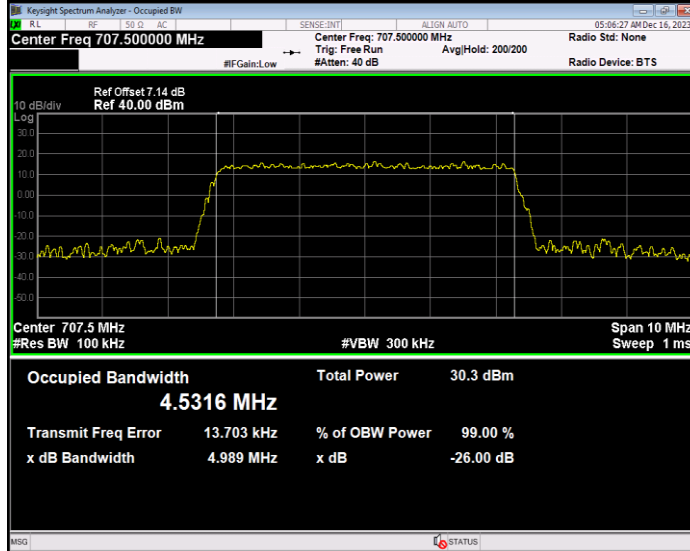

**Band12 16QAM BW=5MHz Channel=23035 RB Size=25 Position=#0**

**Band12 16QAM BW=5MHz Channel=23095 RB Size=25 Position=#0**

**Band12 16QAM BW=5MHz Channel=23155 RB Size=25 Position=#0**

**Band12 QPSK BW=1.4MHz Channel=23017 RB Size=6 Position=#0**