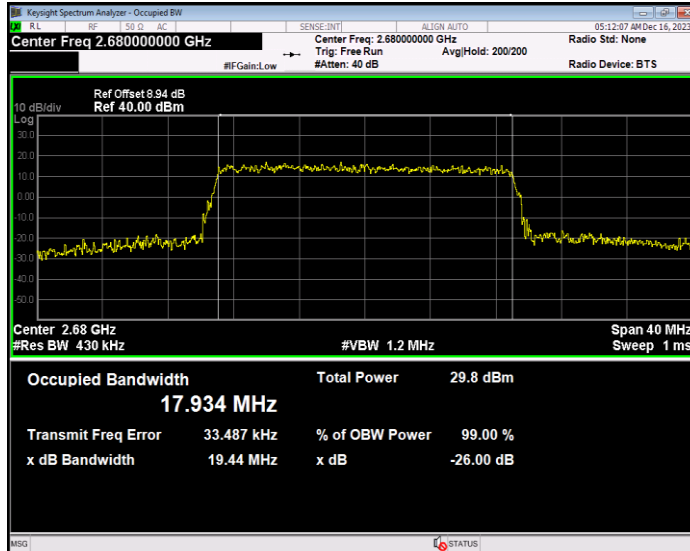

**Band41 16QAM BW=15MHz Channel=41515 RB Size=75 Position=#0**

**Band41 16QAM BW=20MHz Channel=39750 RB Size=100 Position=#0**

**Band41 16QAM BW=20MHz Channel=40620 RB Size=100 Position=#0**

**Band41 16QAM BW=20MHz Channel=41490 RB Size=100 Position=#0**