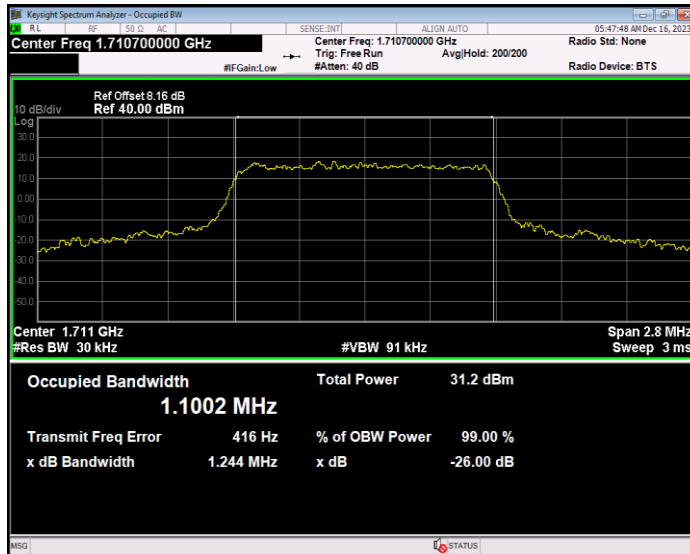

**Band41 QPSK BW=5MHz Channel=39675 RB Size=25 Position=#0**

**Band41 QPSK BW=5MHz Channel=40620 RB Size=25 Position=#0**

**Band41 QPSK BW=5MHz Channel=41565 RB Size=25 Position=#0**

**Band66 16QAM BW=1.4MHz Channel=131979 RB Size=6 Position=#0**