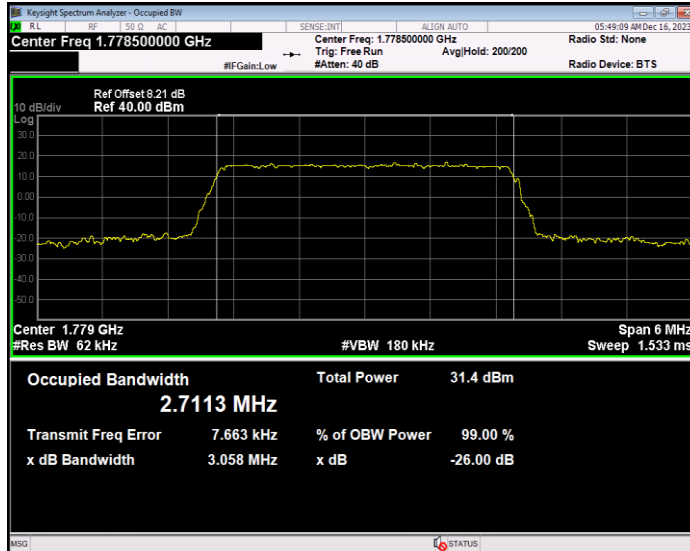

Band66 16QAM BW=3MHz Channel=132657 RB Size=15 Position=#0