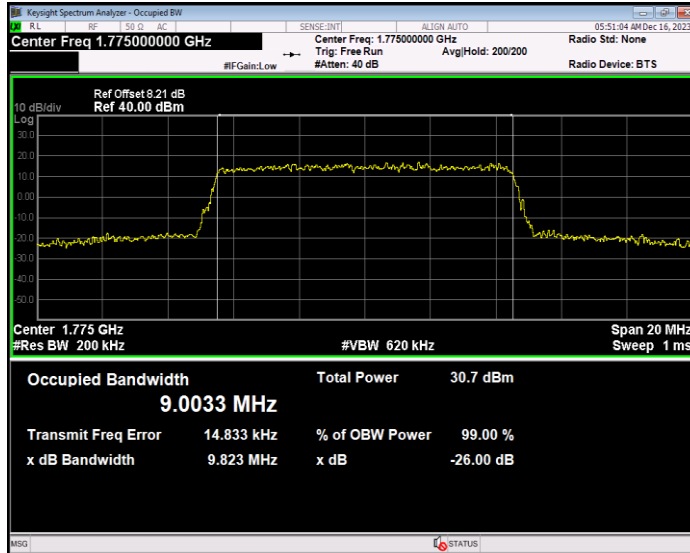

Band66 16QAM BW=10MHz Channel=132622 RB Size=50 Position=#0