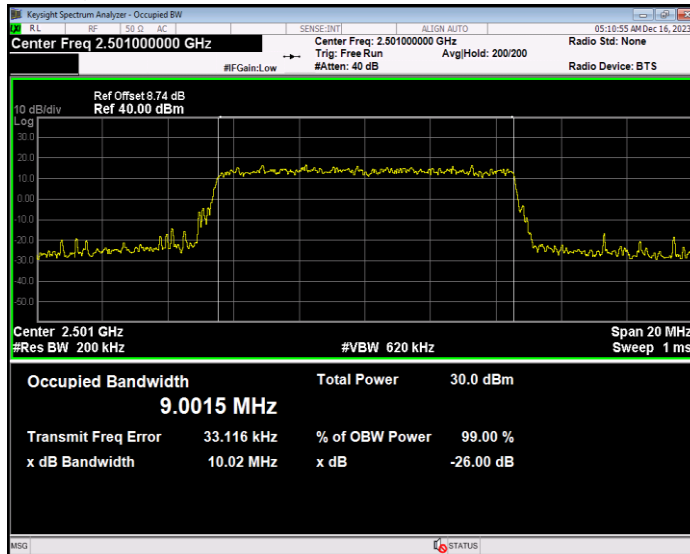

**Band41 16QAM BW=5MHz Channel=39675 RB Size=25 Position=#0**

**Band41 16QAM BW=5MHz Channel=40620 RB Size=25 Position=#0**

**Band41 16QAM BW=5MHz Channel=41565 RB Size=25 Position=#0**

**Band41 QPSK BW=10MHz Channel=39700 RB Size=50 Position=#0**