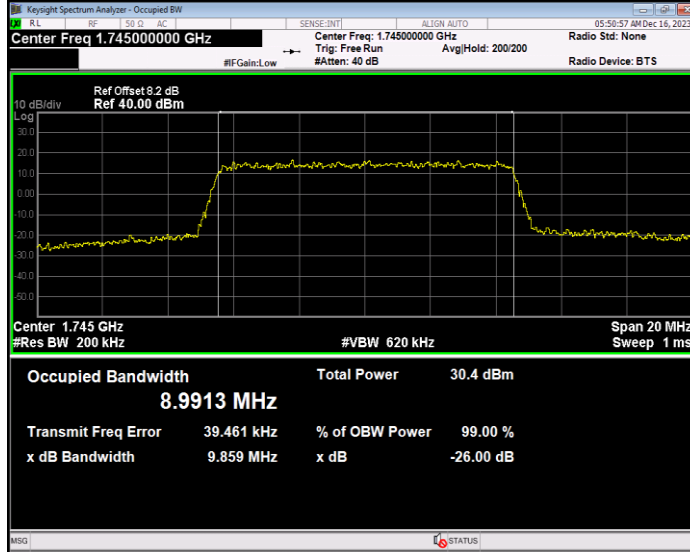

**Band66 16QAM BW=1.4MHz Channel=132322 RB Size=6 Position=#0**

**Band66 16QAM BW=1.4MHz Channel=132665 RB Size=6 Position=#0**

**Band66 16QAM BW=10MHz Channel=132022 RB Size=50 Position=#0**

**Band66 16QAM BW=10MHz Channel=132322 RB Size=50 Position=#0**