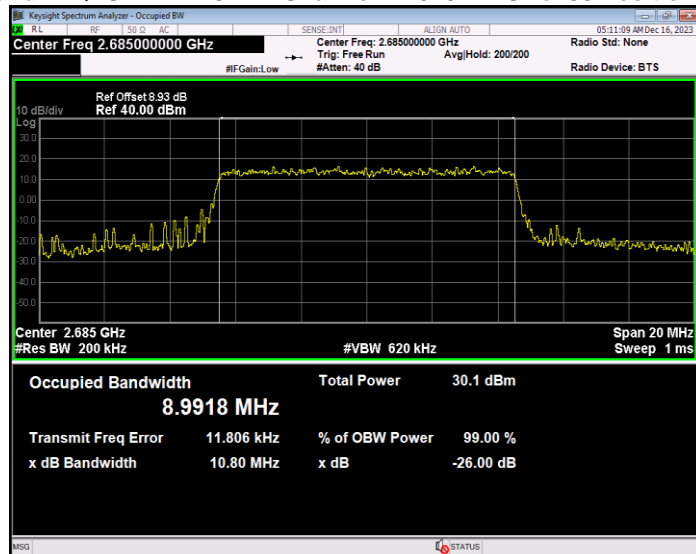

Band41 QPSK BW=10MHz Channel=41540 RB Size=50 Position=#0