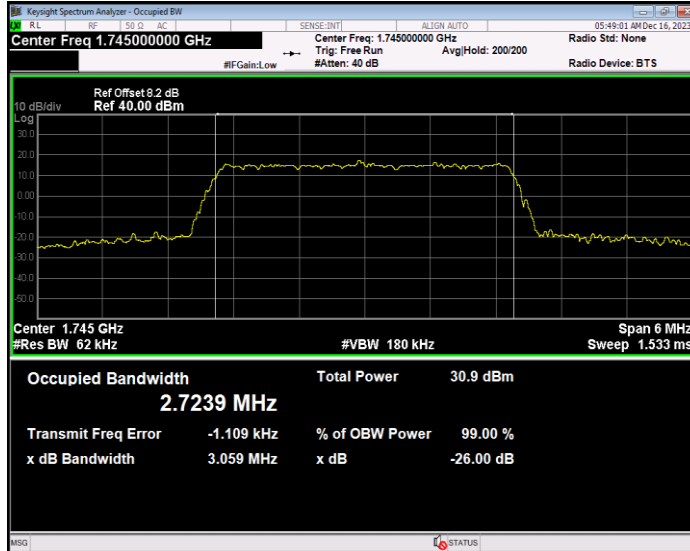

Band66 16QAM BW=3MHz Channel=132322 RB Size=15 Position=#0