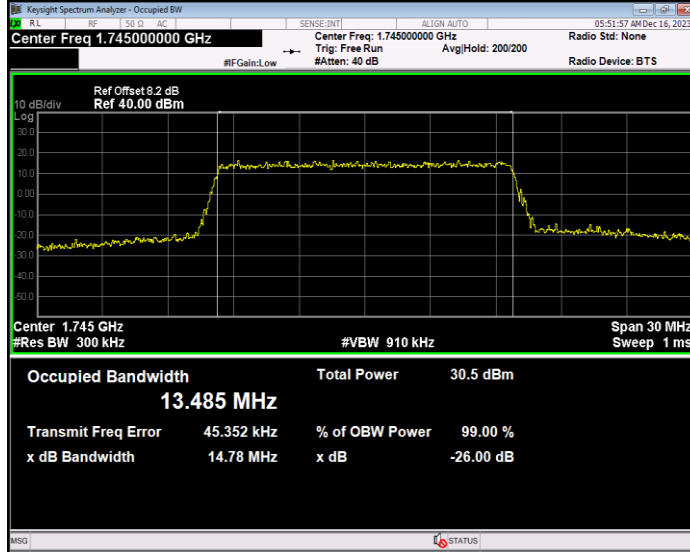

Band66 16QAM BW=15MHz Channel=132322 RB Size=75 Position=#0