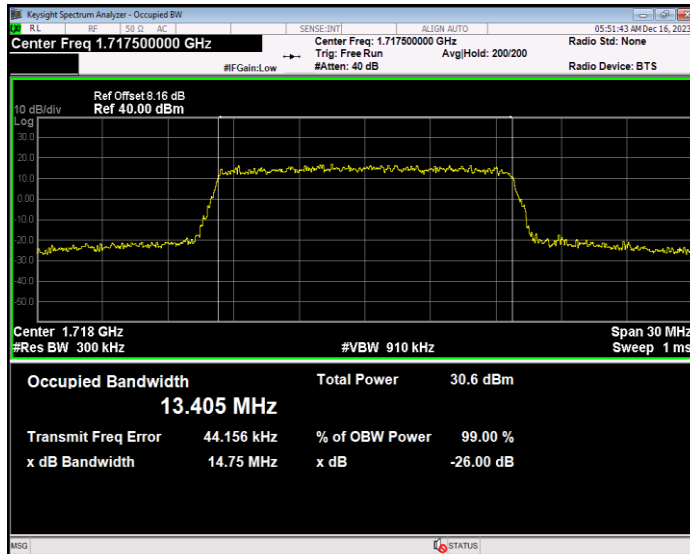

Band66 16QAM BW=15MHz Channel=132047 RB Size=75 Position=#0