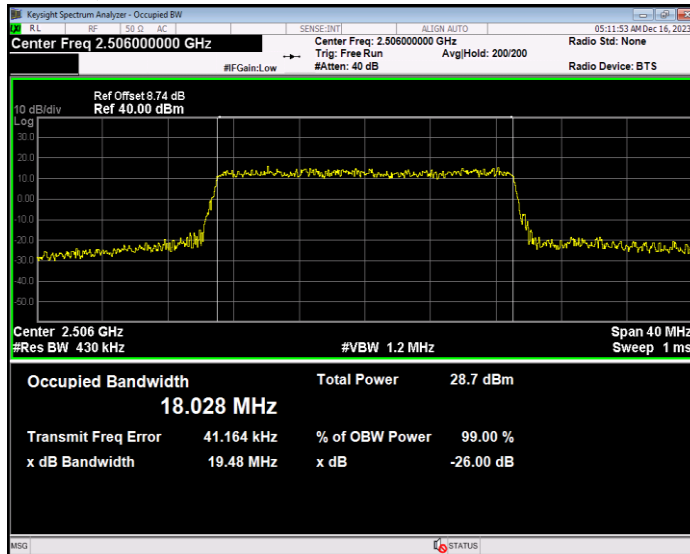

Band41 16QAM BW=20MHz Channel=39750 RB Size=100 Position=#0