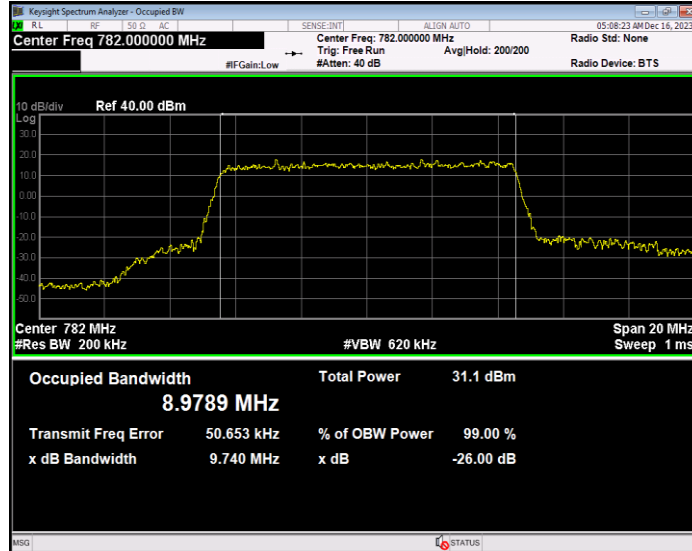

**Band12 QPSK BW=5MHz Channel=23035 RB Size=25 Position=#0**

**Band12 QPSK BW=5MHz Channel=23095 RB Size=25 Position=#0**

**Band12 QPSK BW=5MHz Channel=23155 RB Size=25 Position=#0**

**Band13 16QAM BW=10MHz Channel=23230 RB Size=50 Position=#0**