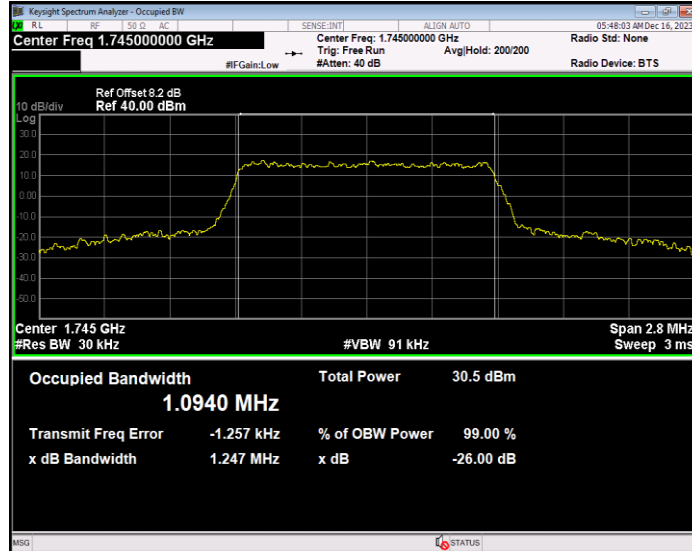

Band66 16QAM BW=1.4MHz Channel=132322 RB Size=6 Position=#0