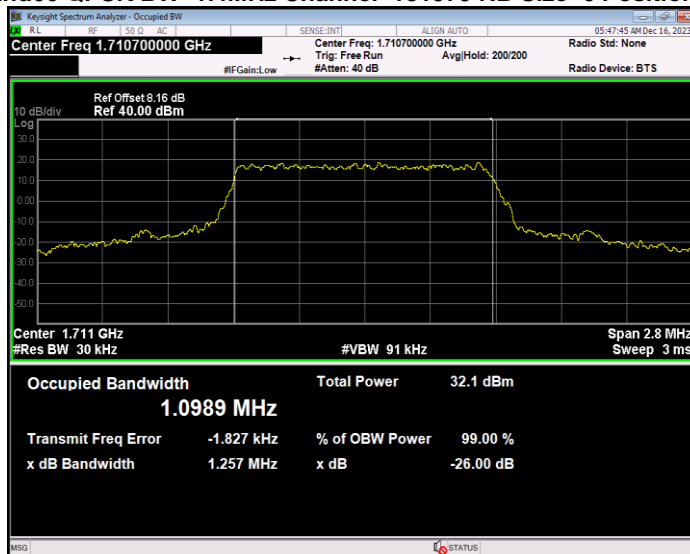

Band66 QPSK BW=1.4MHz Channel=131979 RB Size=6 Position=#0