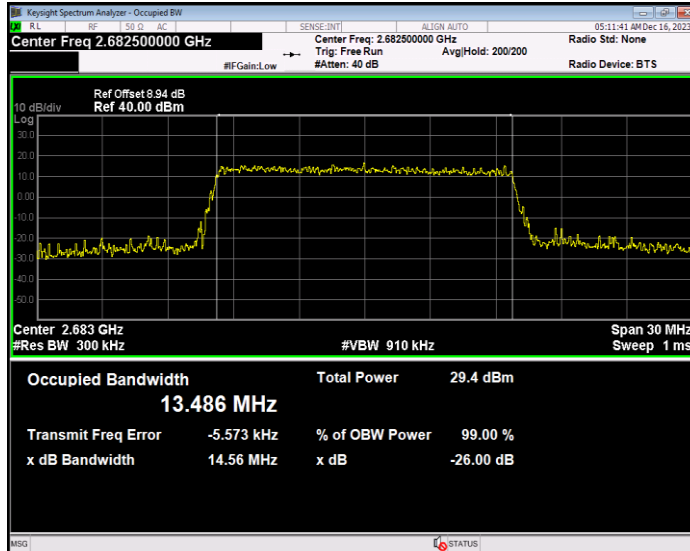

Band41 16QAM BW=15MHz Channel=41515 RB Size=75 Position=#0