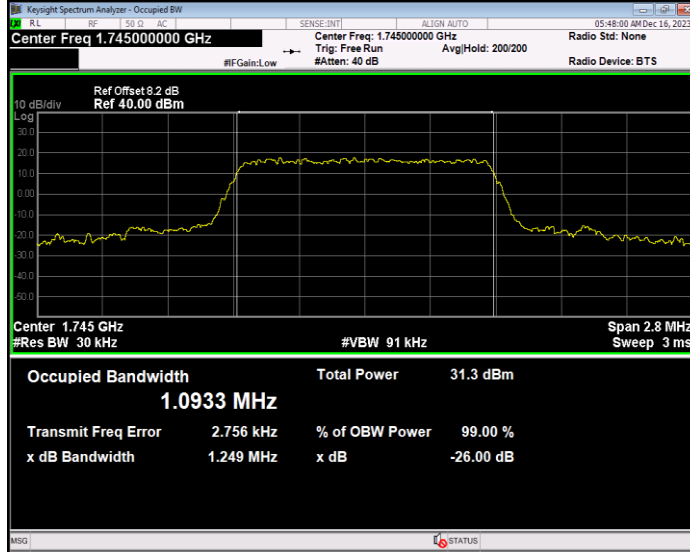

Band66 QPSK BW=1.4MHz Channel=132322 RB Size=6 Position=#0