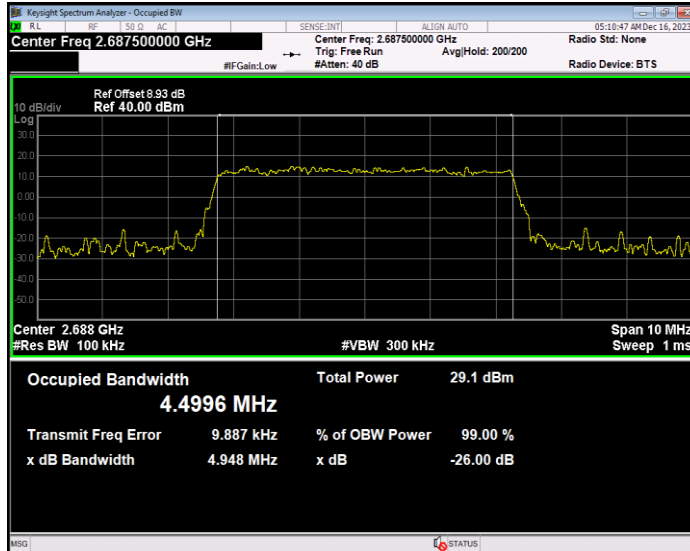

Band41 16QAM BW=5MHz Channel=41565 RB Size=25 Position=#0