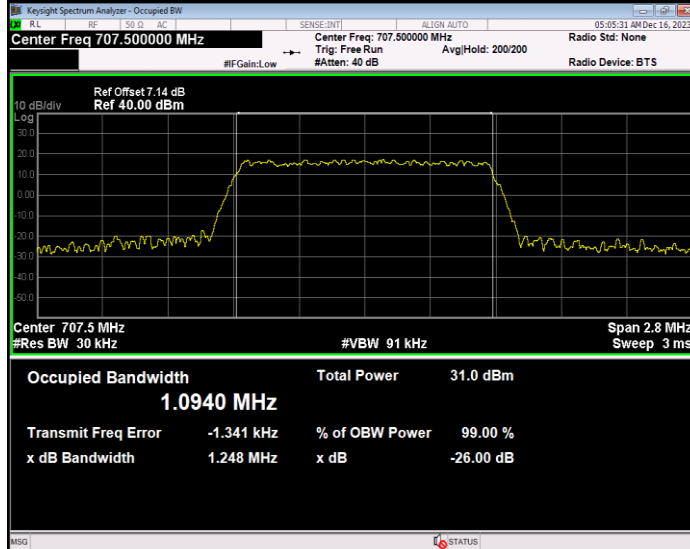

Band12 QPSK BW=1.4MHz Channel=23095 RB Size=6 Position=#0