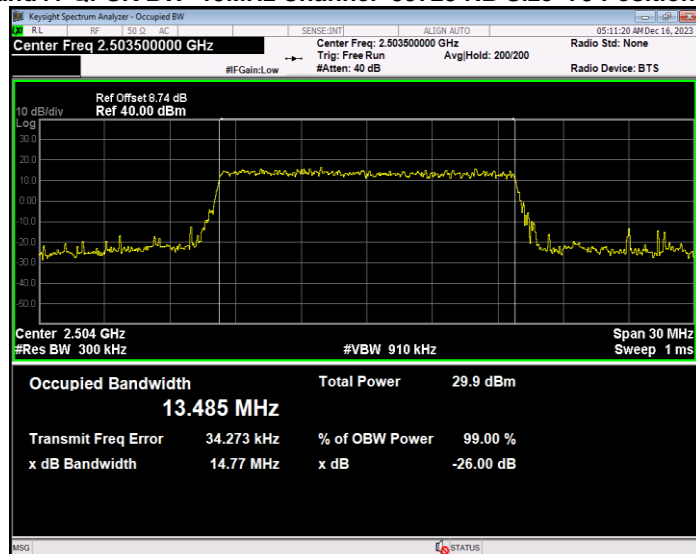

Band41 QPSK BW=15MHz Channel=39725 RB Size=75 Position=#0