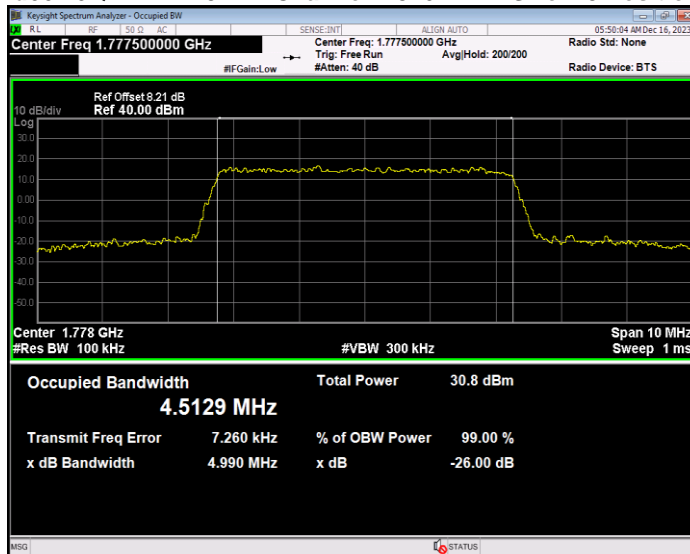

Band66 16QAM BW=5MHz Channel=132647 RB Size=25 Position=#0