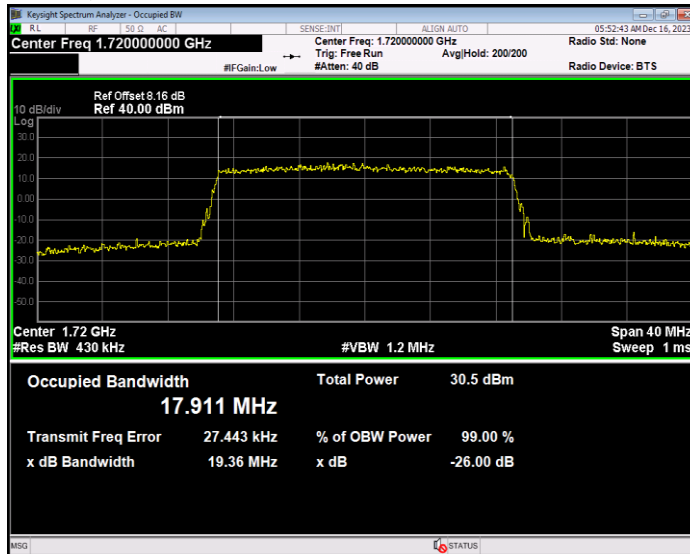

Band66 16QAM BW=20MHz Channel=132072 RB Size=100 Position=#0