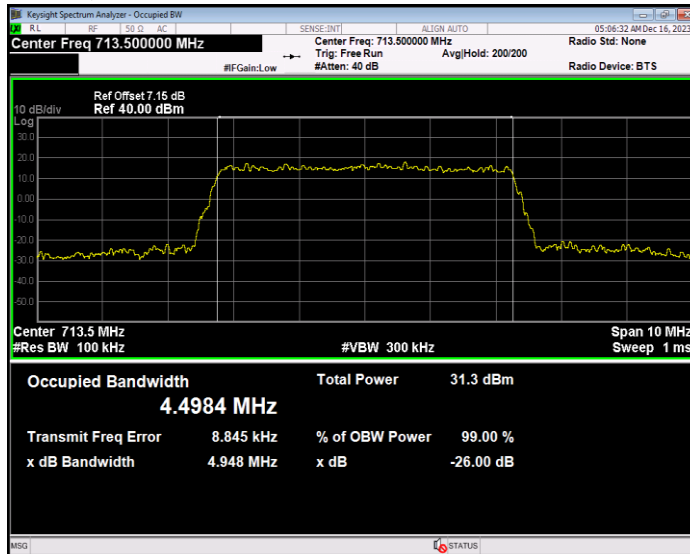

Band12 QPSK BW=5MHz Channel=23155 RB Size=25 Position=#0