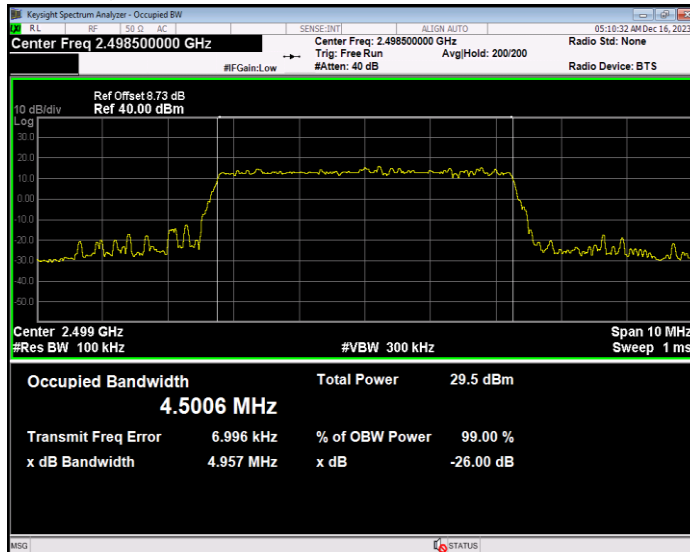

Band41 16QAM BW=5MHz Channel=39675 RB Size=25 Position=#0