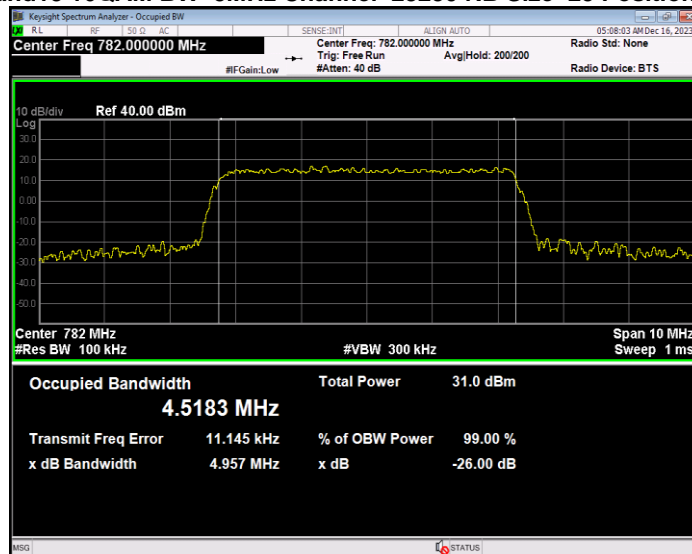

Band13 16QAM BW=5MHz Channel=23230 RB Size=25 Position=#0