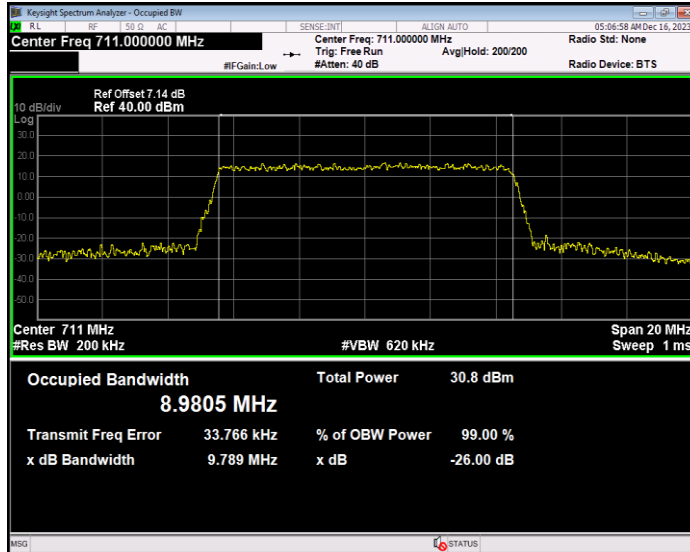

Band12 QPSK BW=10MHz Channel=23130 RB Size=50 Position=#0