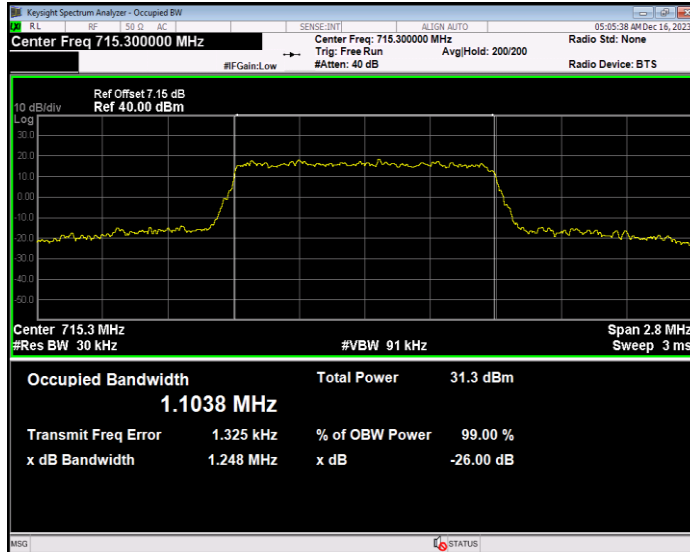

Band12 QPSK BW=1.4MHz Channel=23173 RB Size=6 Position=#0