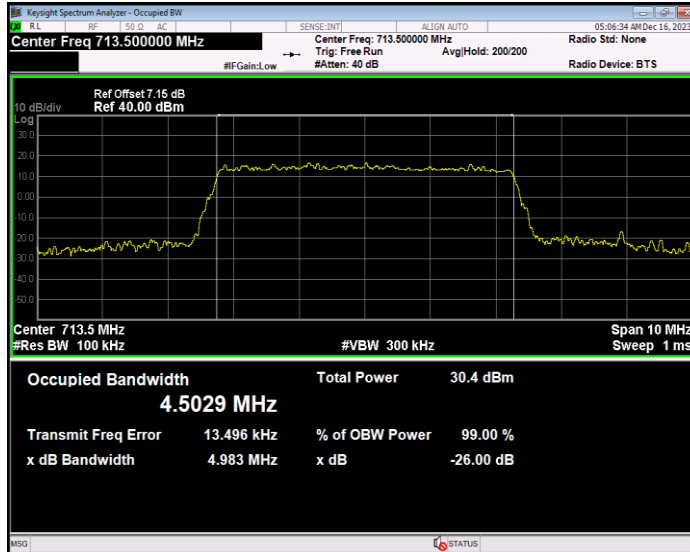

**Band12 16QAM BW=5MHz Channel=23035 RB Size=25 Position=#0**

**Band12 16QAM BW=5MHz Channel=23095 RB Size=25 Position=#0**

**Band12 16QAM BW=5MHz Channel=23155 RB Size=25 Position=#0**

**Band12 QPSK BW=1.4MHz Channel=23017 RB Size=6 Position=#0**