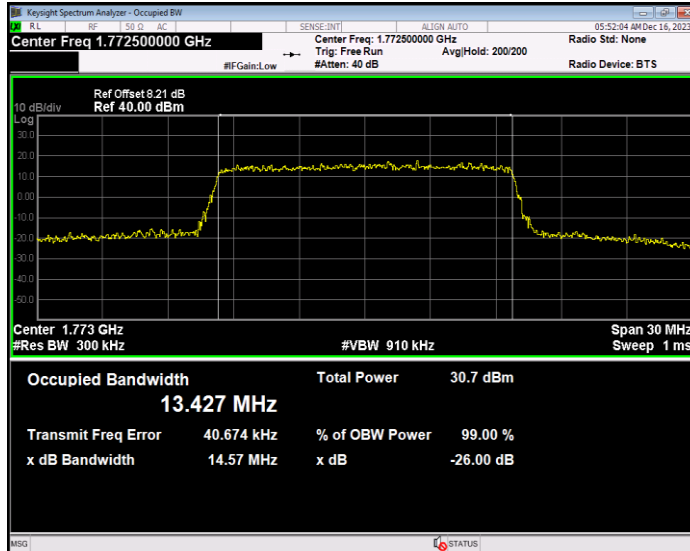

**Band66 16QAM BW=10MHz Channel=132622 RB Size=50 Position=#0**

**Band66 16QAM BW=15MHz Channel=132047 RB Size=75 Position=#0**

**Band66 16QAM BW=15MHz Channel=132322 RB Size=75 Position=#0**

**Band66 16QAM BW=15MHz Channel=132597 RB Size=75 Position=#0**