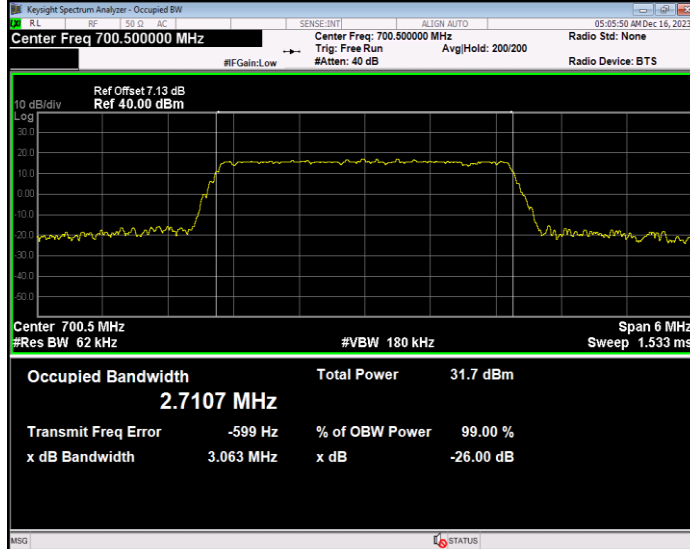

Band12 QPSK BW=3MHz Channel=23025 RB Size=15 Position=#0