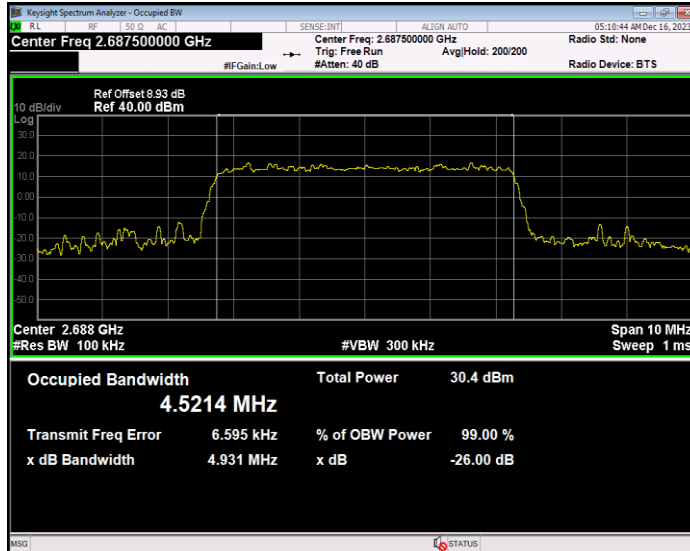

Band41 QPSK BW=5MHz Channel=41565 RB Size=25 Position=#0