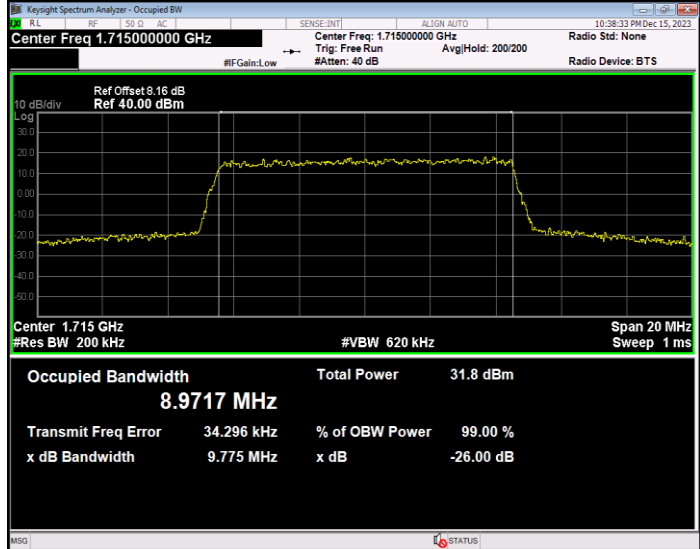

Band4 QPSK BW=10MHz Channel=20000 RB Size=50 Position=#0