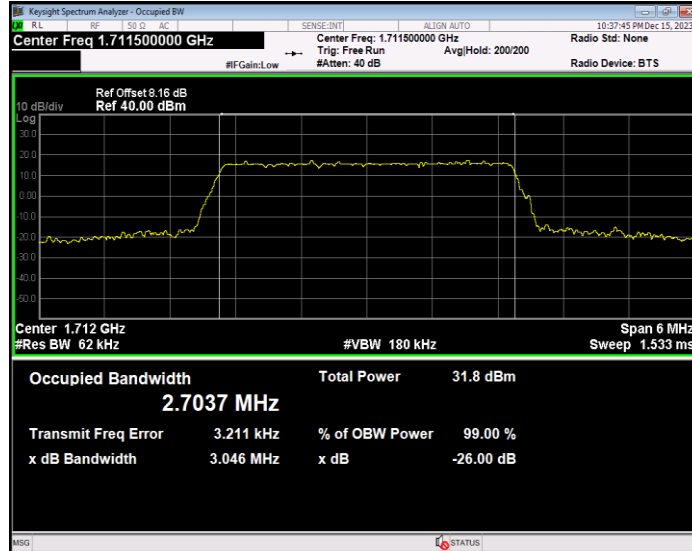

Band4 16QAM BW=3MHz Channel=19965 RB Size=15 Position=#0