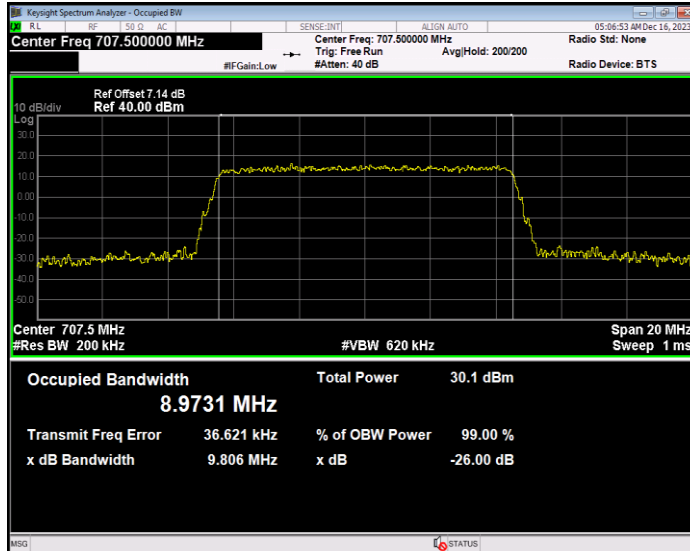

Band12 16QAM BW=10MHz Channel=23095 RB Size=50 Position=#0