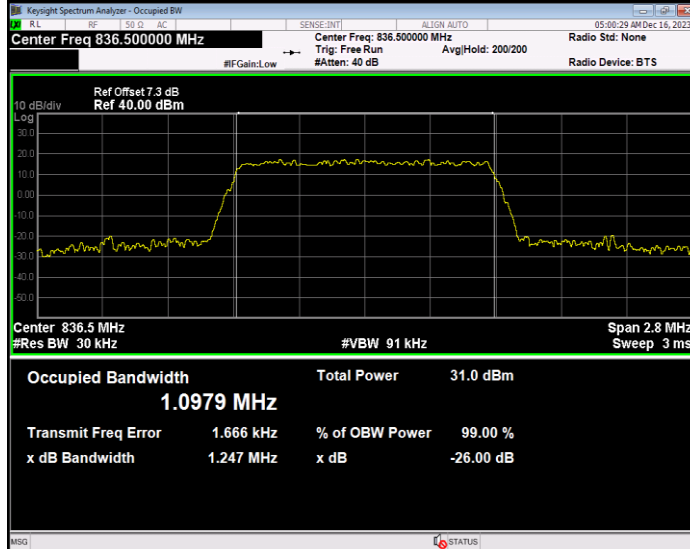

Band5 QPSK BW=1.4MHz Channel=20525 RB Size=6 Position=#0