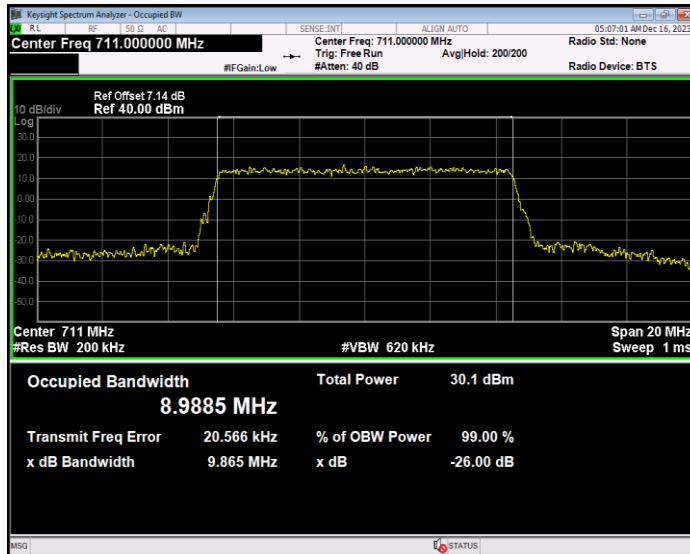

Band12 16QAM BW=10MHz Channel=23130 RB Size=50 Position=#0