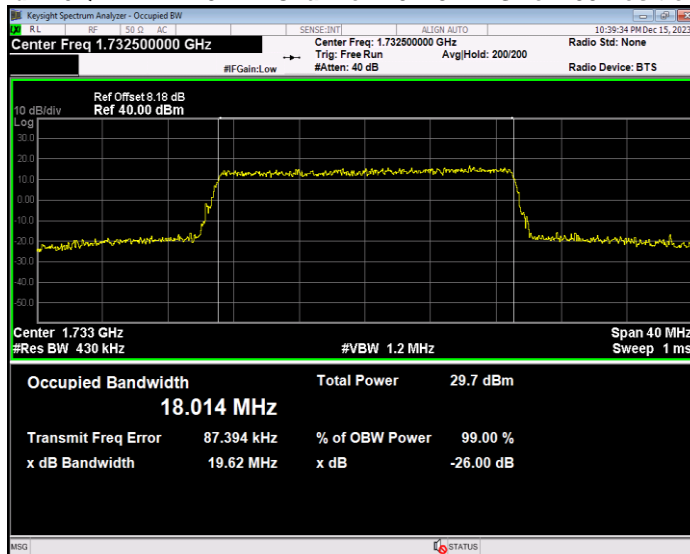

Band4 16QAM BW=15MHz Channel=20175 RB Size=75 Position=#0

Band4 16QAM BW=15MHz Channel=20325 RB Size=75 Position=#0

Band4 16QAM BW=20MHz Channel=20050 RB Size=100 Position=#0

Band4 16QAM BW=20MHz Channel=20175 RB Size=100 Position=#0