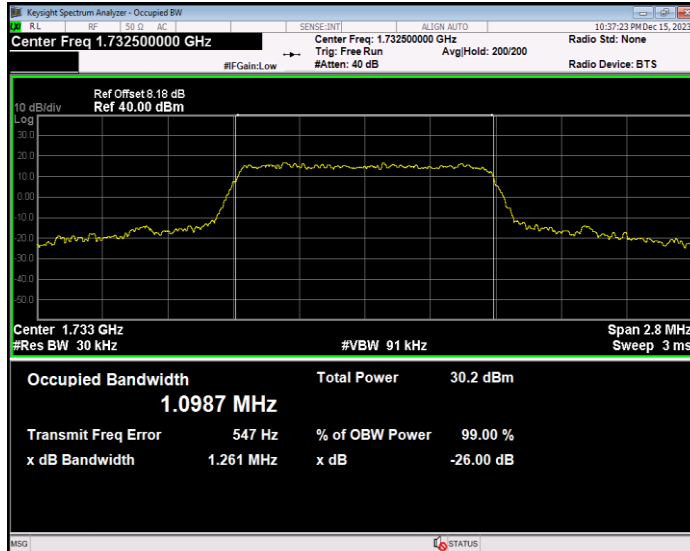

Band4 QPSK BW=1.4MHz Channel=20175 RB Size=6 Position=#0