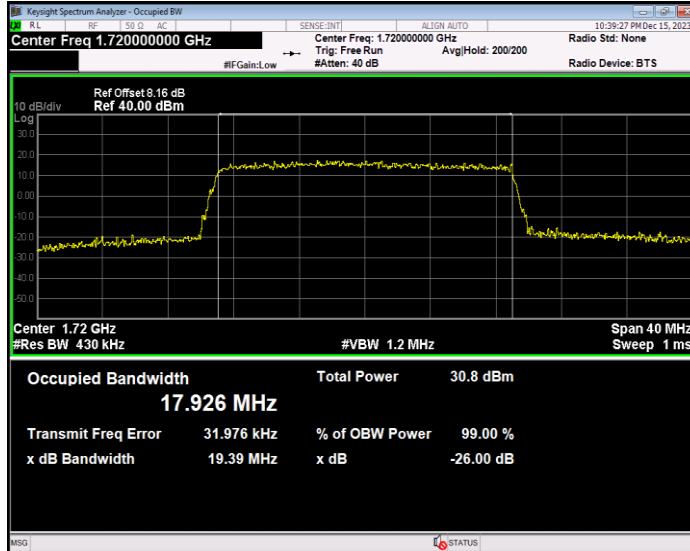

Band4 16QAM BW=20MHz Channel=20050 RB Size=100 Position=#0