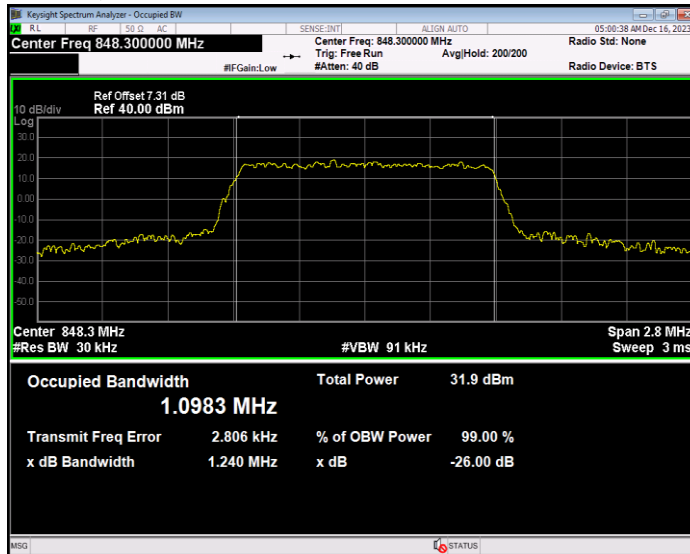

Band4 QPSK BW=5MHz Channel=20375 RB Size=25 Position=#0

Band5 16QAM BW=1.4MHz Channel=20407 RB Size=6 Position=#0

Band5 16QAM BW=1.4MHz Channel=20525 RB Size=6 Position=#0

Band5 16QAM BW=1.4MHz Channel=20643 RB Size=6 Position=#0