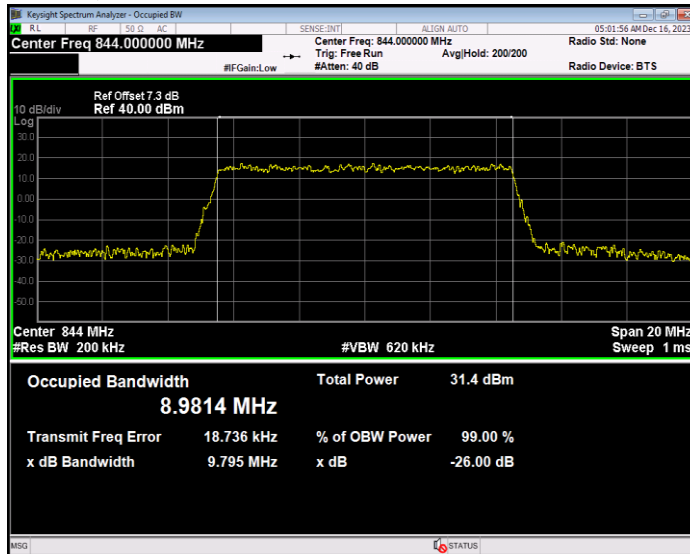

Band5 16QAM BW=10MHz Channel=20600 RB Size=50 Position=#0