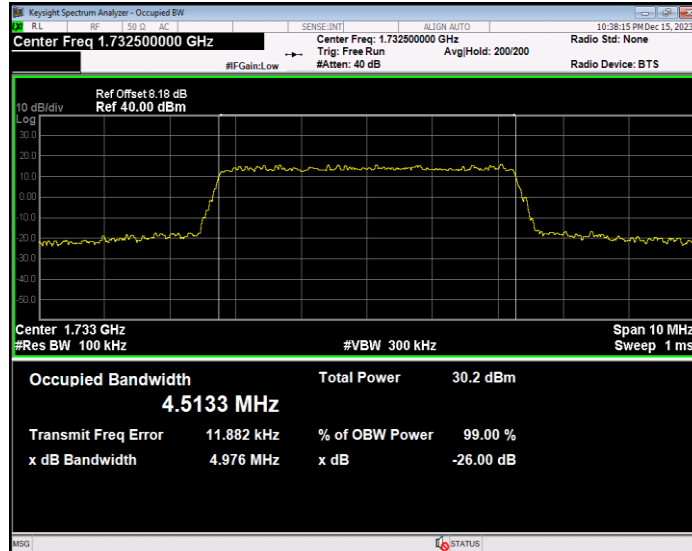

Band4 QPSK BW=3MHz Channel=20175 RB Size=15 Position=#0

Band4 QPSK BW=3MHz Channel=20385 RB Size=15 Position=#0

Band4 QPSK BW=5MHz Channel=19975 RB Size=25 Position=#0

Band4 QPSK BW=5MHz Channel=20175 RB Size=25 Position=#0