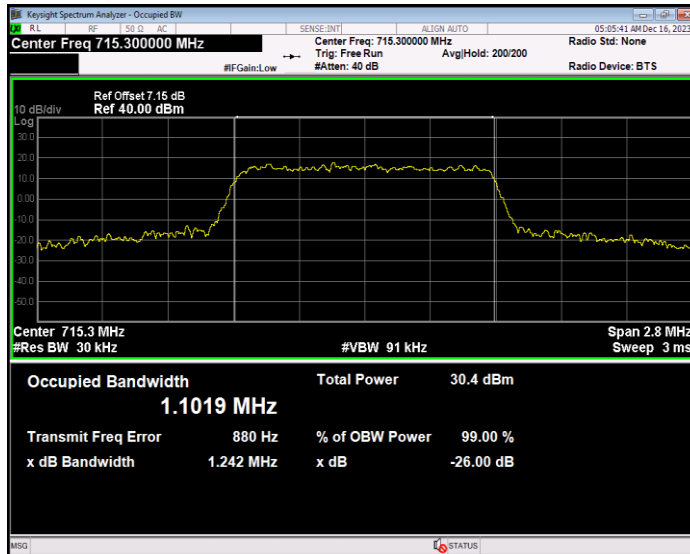

Band5 QPSK BW=5MHz Channel=20625 RB Size=25 Position=#0

Band12 16QAM BW=1.4MHz Channel=23017 RB Size=6 Position=#0

Band12 16QAM BW=1.4MHz Channel=23095 RB Size=6 Position=#0

Band12 16QAM BW=1.4MHz Channel=23173 RB Size=6 Position=#0