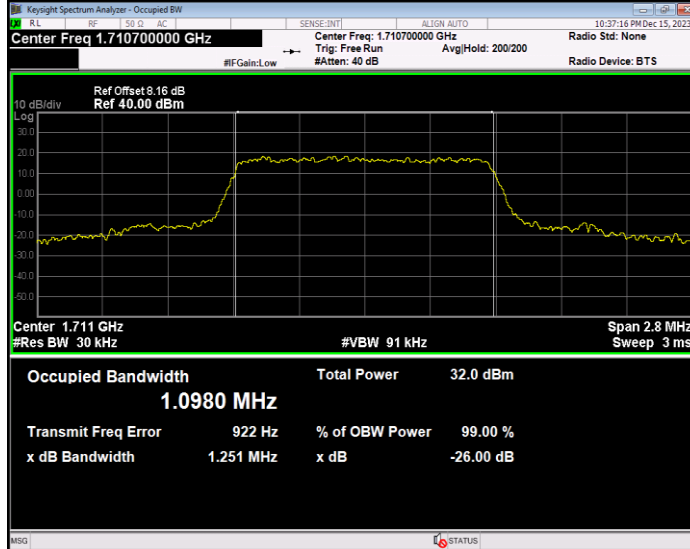

Band4 16QAM BW=5MHz Channel=19975 RB Size=25 Position=#0

Band4 16QAM BW=5MHz Channel=20175 RB Size=25 Position=#0

Band4 16QAM BW=5MHz Channel=20375 RB Size=25 Position=#0

Band4 QPSK BW=1.4MHz Channel=19957 RB Size=6 Position=#0