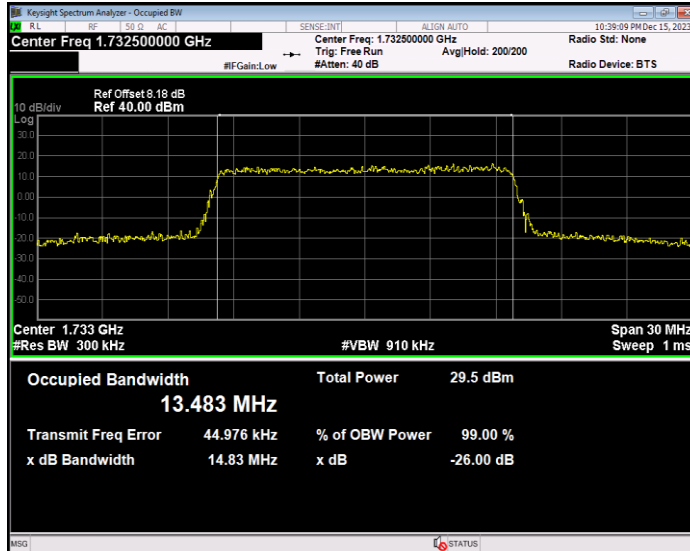

Band4 16QAM BW=15MHz Channel=20175 RB Size=75 Position=#0