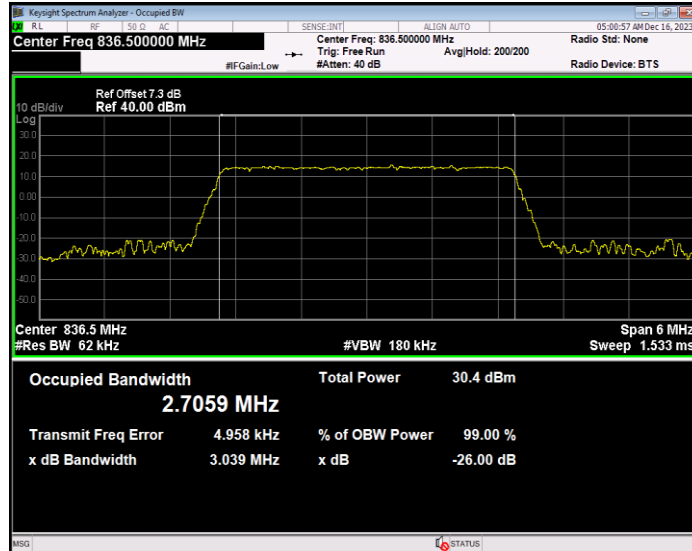

Band5 16QAM BW=3MHz Channel=20525 RB Size=15 Position=#0