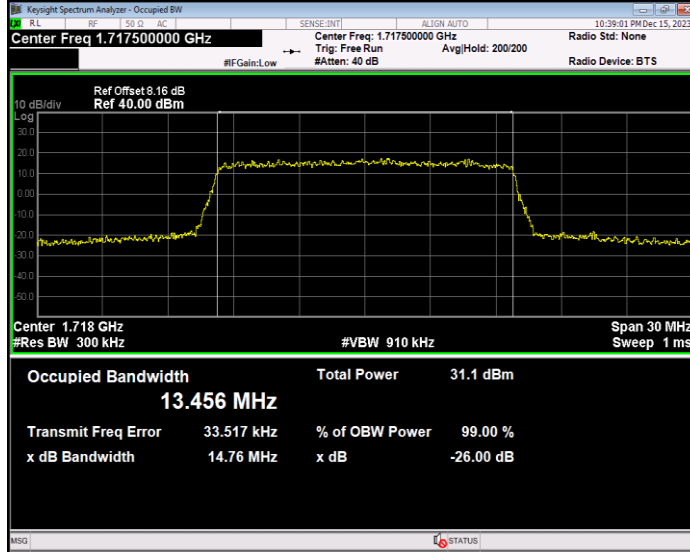

Band4 16QAM BW=10MHz Channel=20000 RB Size=50 Position=#0

Band4 16QAM BW=10MHz Channel=20175 RB Size=50 Position=#0

Band4 16QAM BW=10MHz Channel=20350 RB Size=50 Position=#0

Band4 16QAM BW=15MHz Channel=20025 RB Size=75 Position=#0