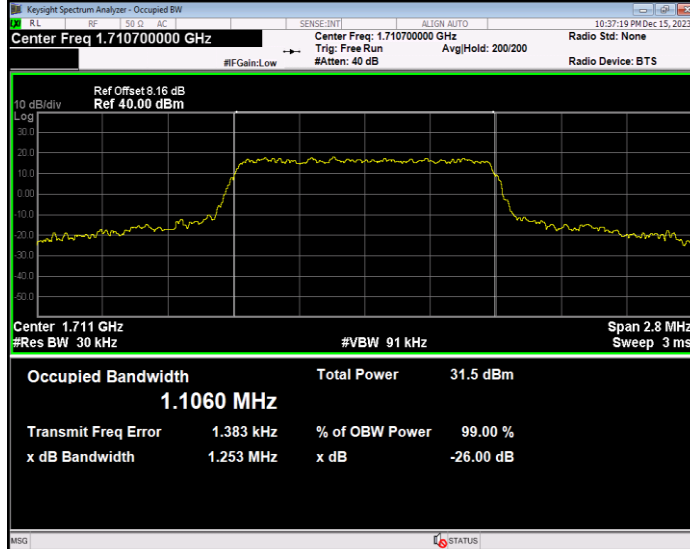

Band4 16QAM BW=1.4MHz Channel=19957 RB Size=6 Position=#0