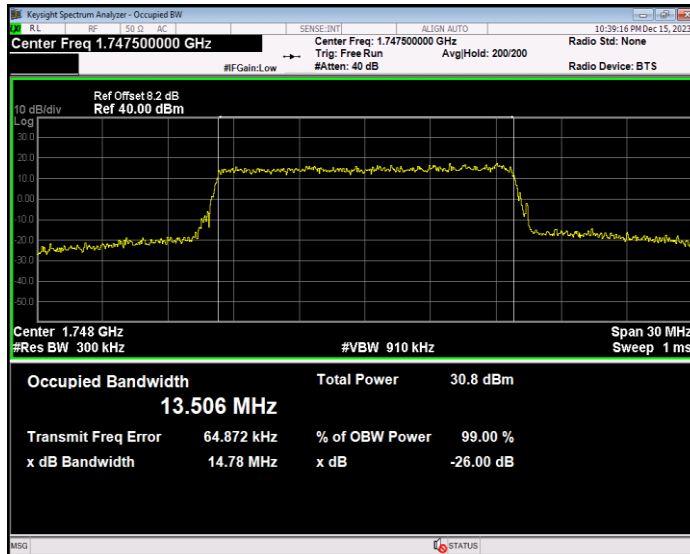

Band4 16QAM BW=15MHz Channel=20325 RB Size=75 Position=#0