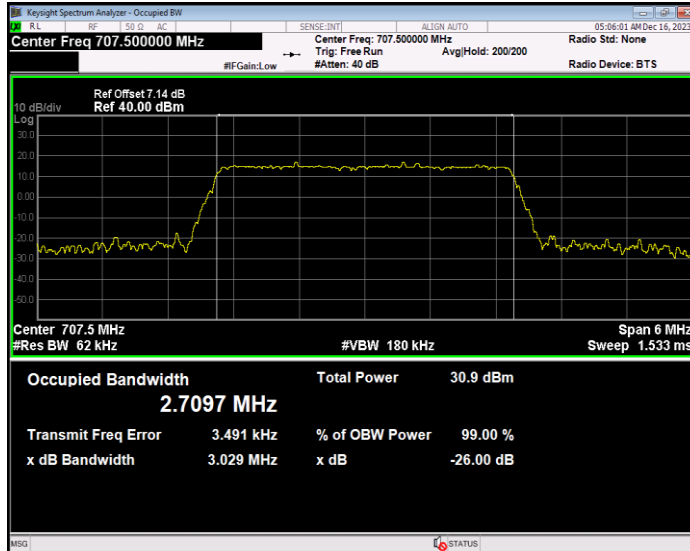

Band12 16QAM BW=3MHz Channel=23095 RB Size=15 Position=#0