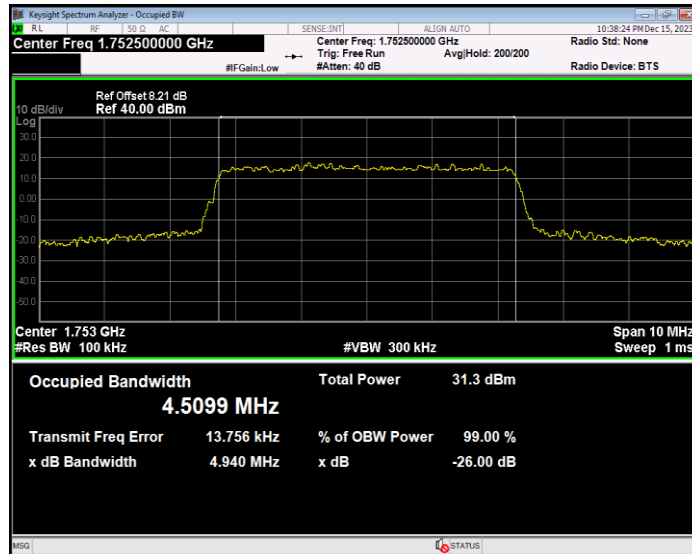

Band4 16QAM BW=5MHz Channel=20375 RB Size=25 Position=#0