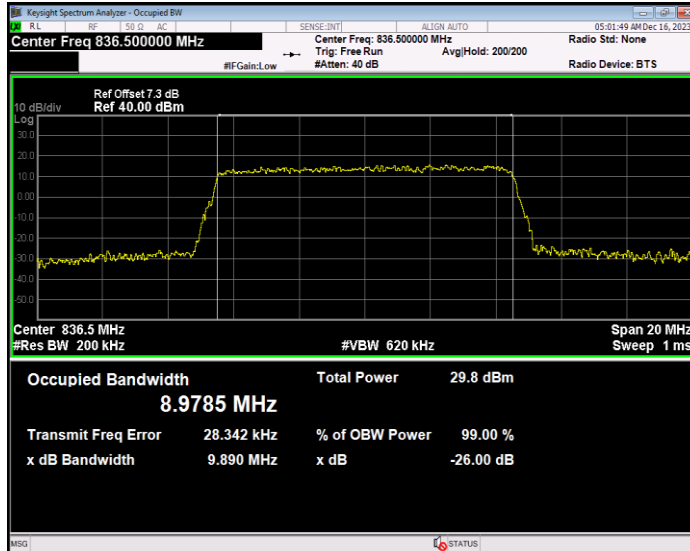

Band5 16QAM BW=10MHz Channel=20525 RB Size=50 Position=#0