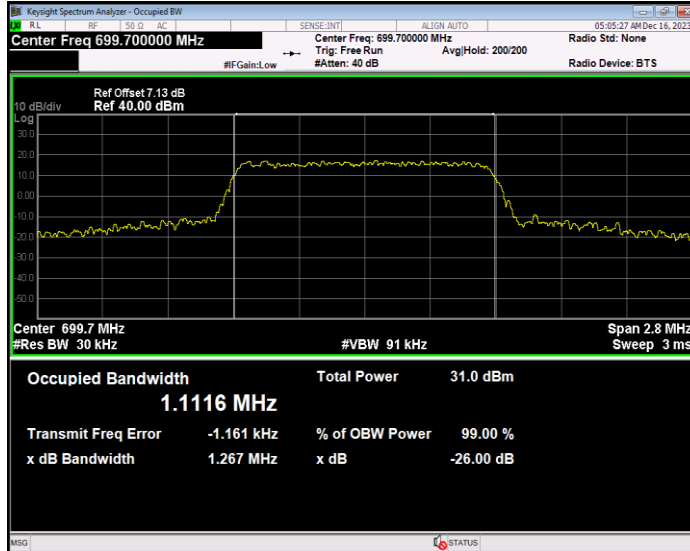

Band12 16QAM BW=1.4MHz Channel=23017 RB Size=6 Position=#0