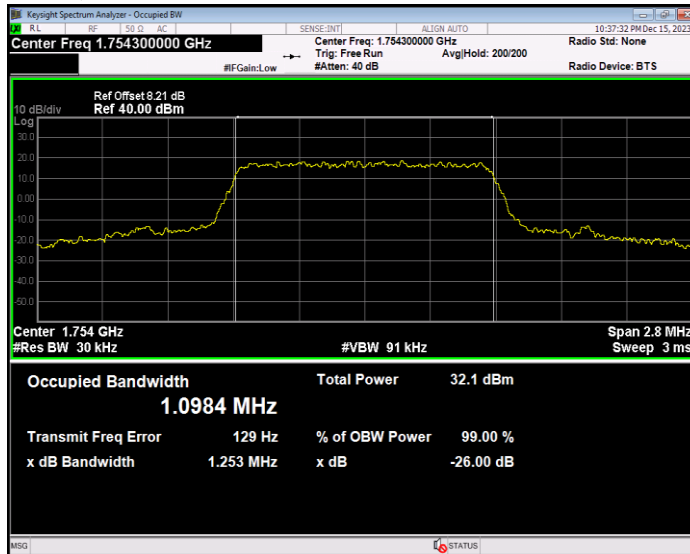

Band4 QPSK BW=1.4MHz Channel=20393 RB Size=6 Position=#0