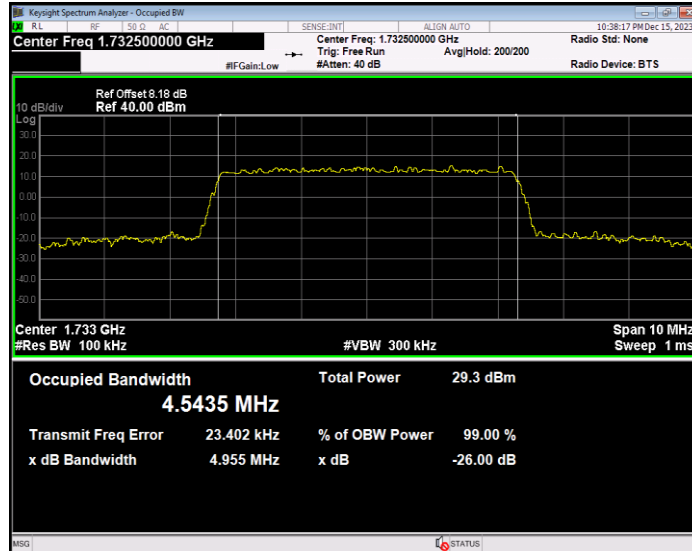

Band4 16QAM BW=5MHz Channel=20175 RB Size=25 Position=#0