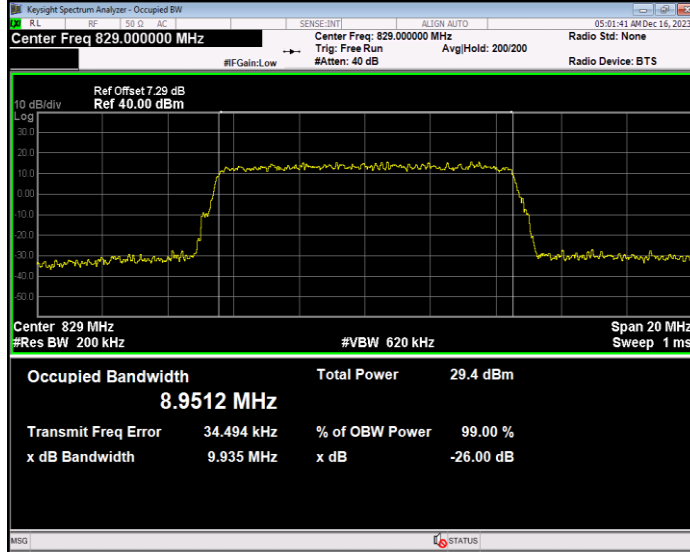

Band5 16QAM BW=10MHz Channel=20450 RB Size=50 Position=#0