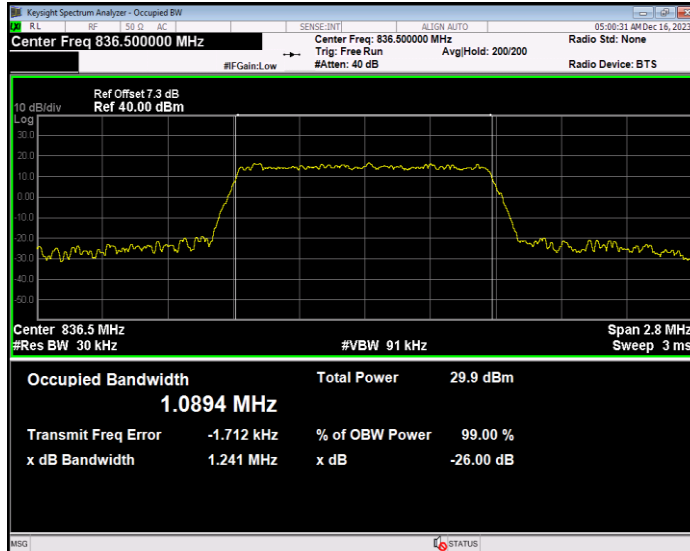

Band5 16QAM BW=1.4MHz Channel=20525 RB Size=6 Position=#0