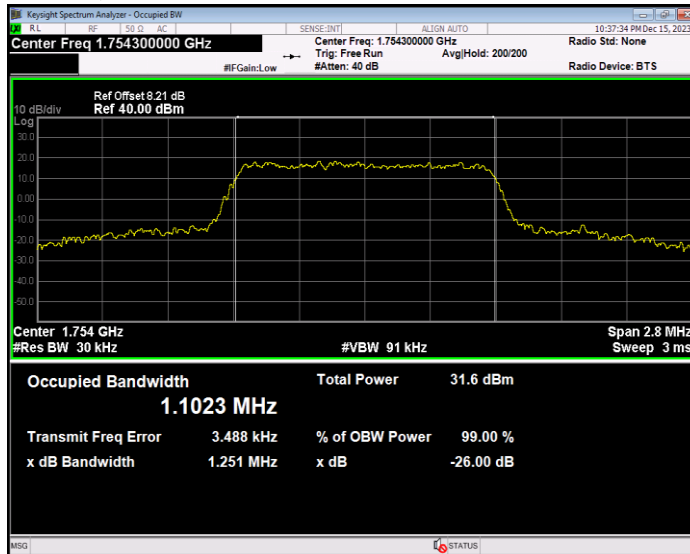

Band2 QPSK BW=5MHz Channel=19175 RB Size=25 Position=#0

Band4 16QAM BW=1.4MHz Channel=19957 RB Size=6 Position=#0

Band4 16QAM BW=1.4MHz Channel=20175 RB Size=6 Position=#0

Band4 16QAM BW=1.4MHz Channel=20393 RB Size=6 Position=#0

Band4 16QAM BW=10MHz Channel=20000 RB Size=50 Position=#0

Band4 16QAM BW=10MHz Channel=20175 RB Size=50 Position=#0

Band4 16QAM BW=10MHz Channel=20350 RB Size=50 Position=#0

Band4 16QAM BW=15MHz Channel=20025 RB Size=75 Position=#0