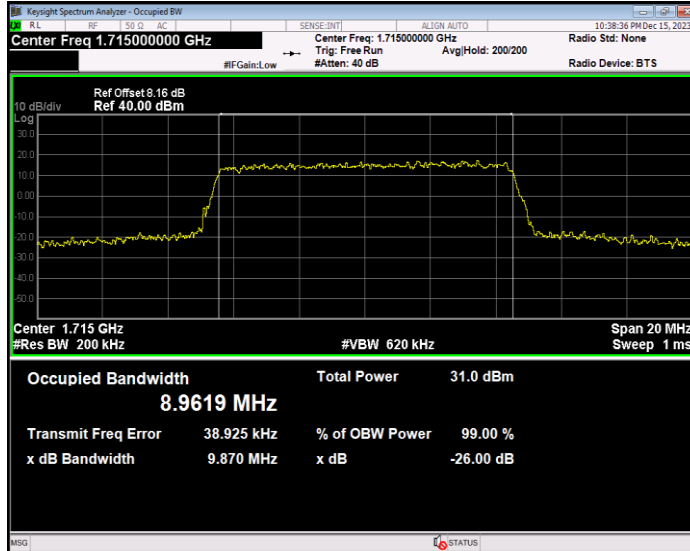

Band4 16QAM BW=10MHz Channel=20000 RB Size=50 Position=#0