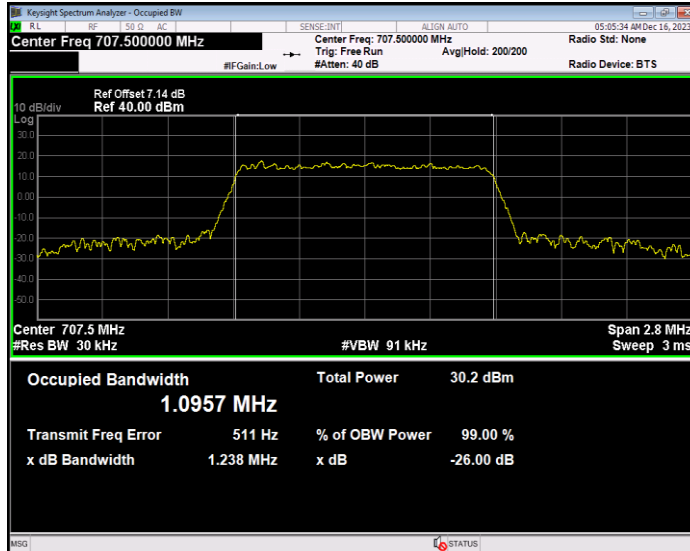

Band12 16QAM BW=1.4MHz Channel=23095 RB Size=6 Position=#0