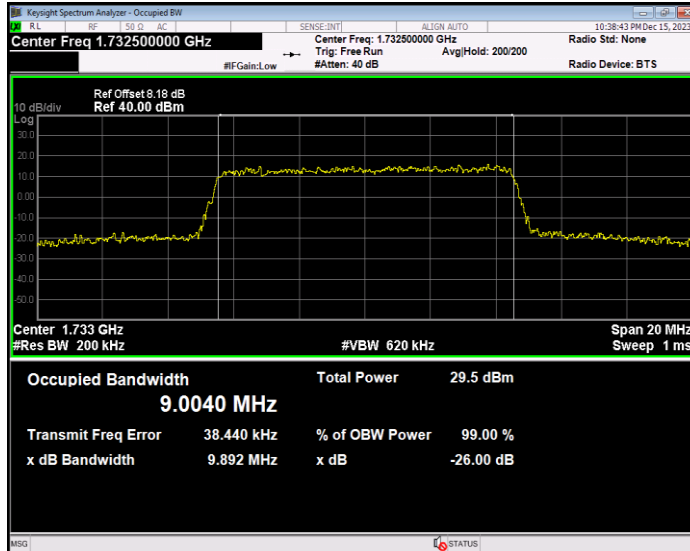

Band4 16QAM BW=10MHz Channel=20175 RB Size=50 Position=#0