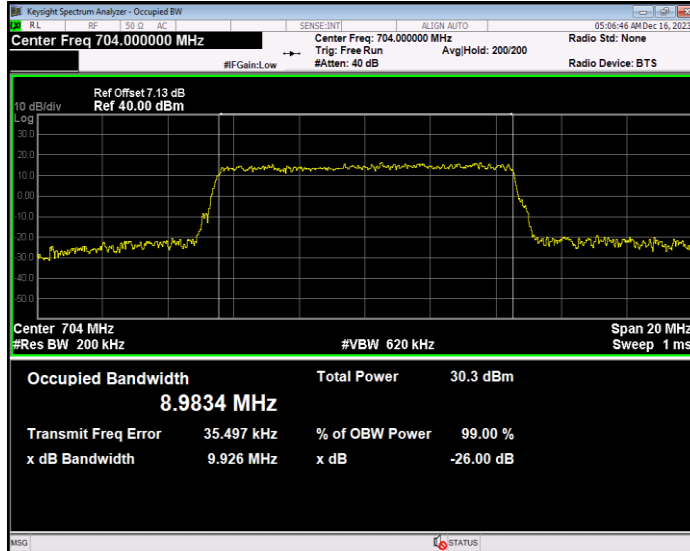

Band12 16QAM BW=10MHz Channel=23060 RB Size=50 Position=#0