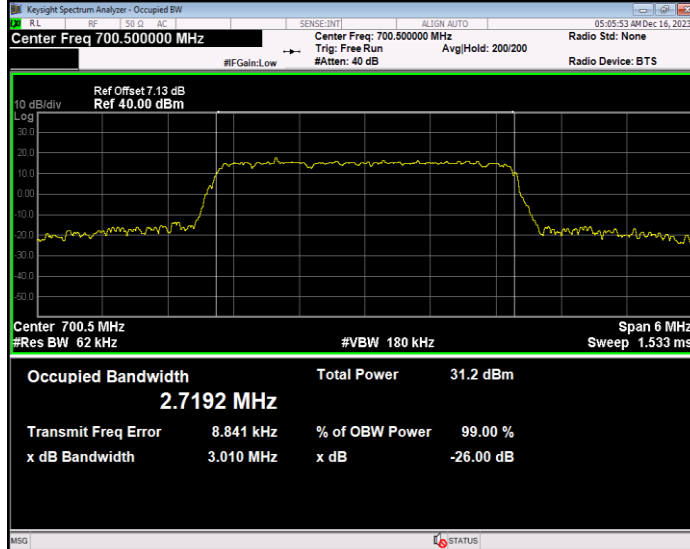

Band12 16QAM BW=10MHz Channel=23060 RB Size=50 Position=#0

Band12 16QAM BW=10MHz Channel=23095 RB Size=50 Position=#0

Band12 16QAM BW=10MHz Channel=23130 RB Size=50 Position=#0

Band12 16QAM BW=3MHz Channel=23025 RB Size=15 Position=#0