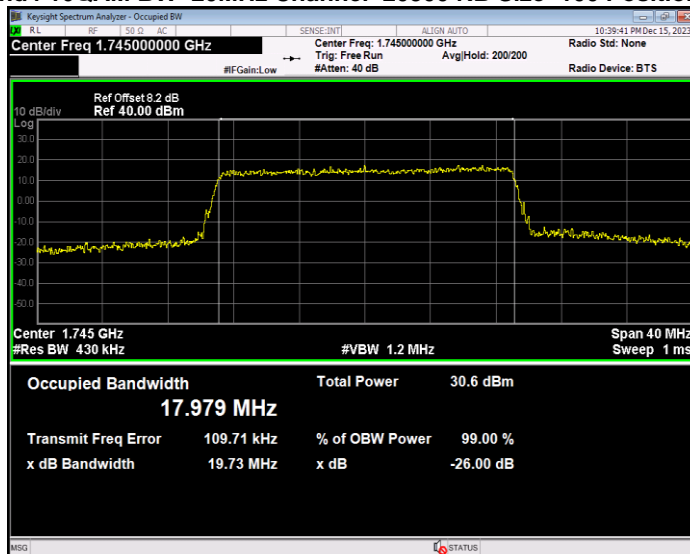

Band4 16QAM BW=20MHz Channel=20300 RB Size=100 Position=#0