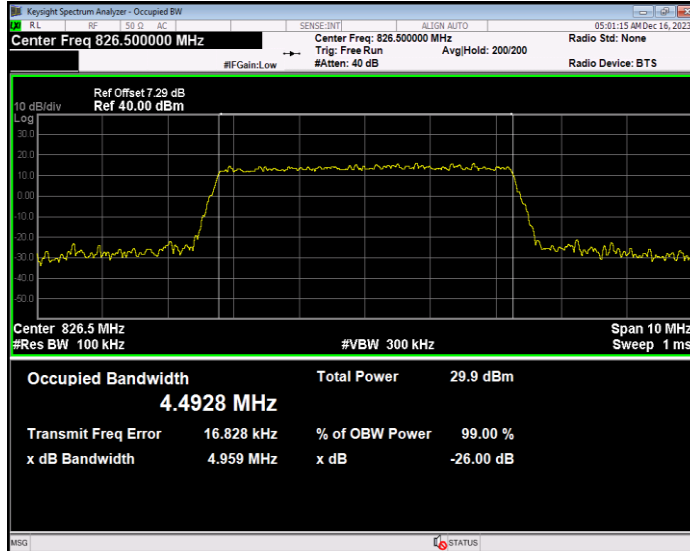

Band5 16QAM BW=5MHz Channel=20425 RB Size=25 Position=#0