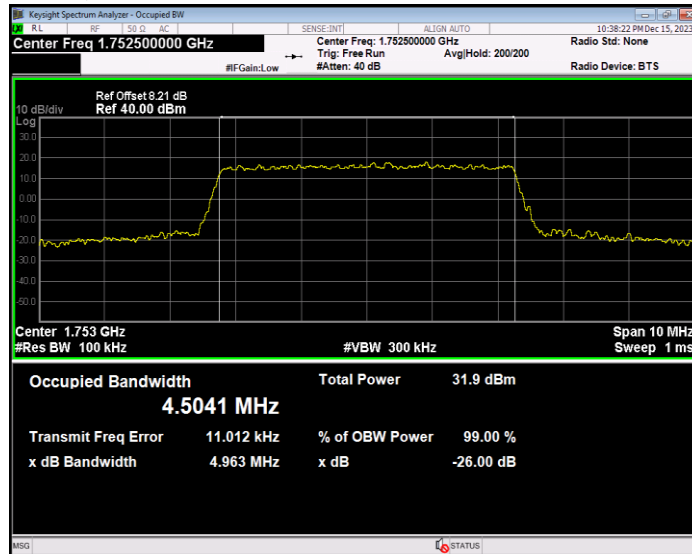

Band4 QPSK BW=5MHz Channel=20375 RB Size=25 Position=#0