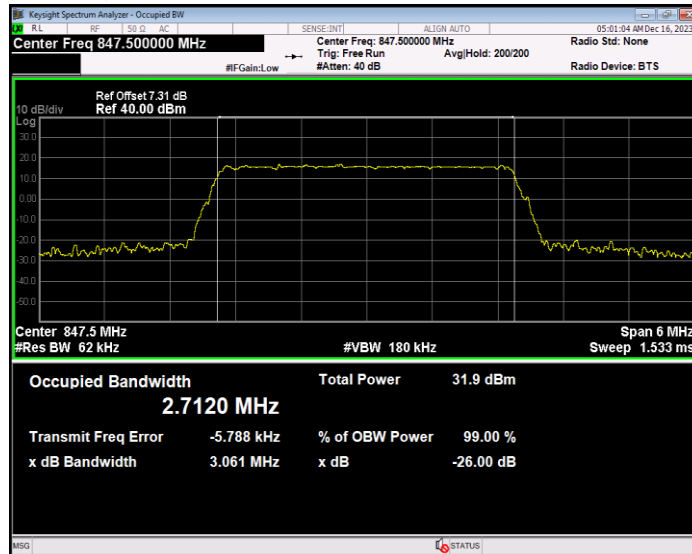

Band5 16QAM BW=3MHz Channel=20635 RB Size=15 Position=#0