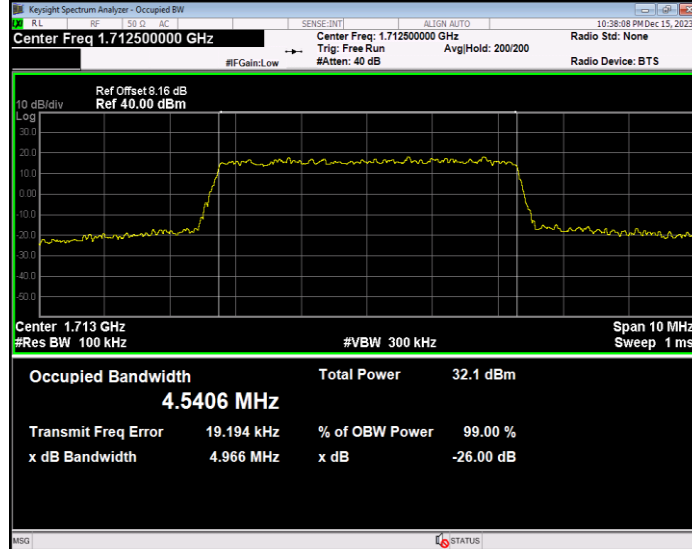

Band4 QPSK BW=5MHz Channel=19975 RB Size=25 Position=#0