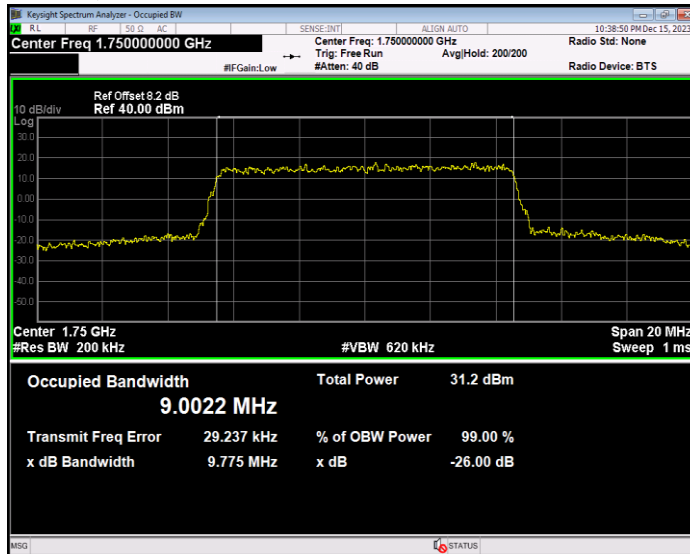

Band4 16QAM BW=10MHz Channel=20350 RB Size=50 Position=#0