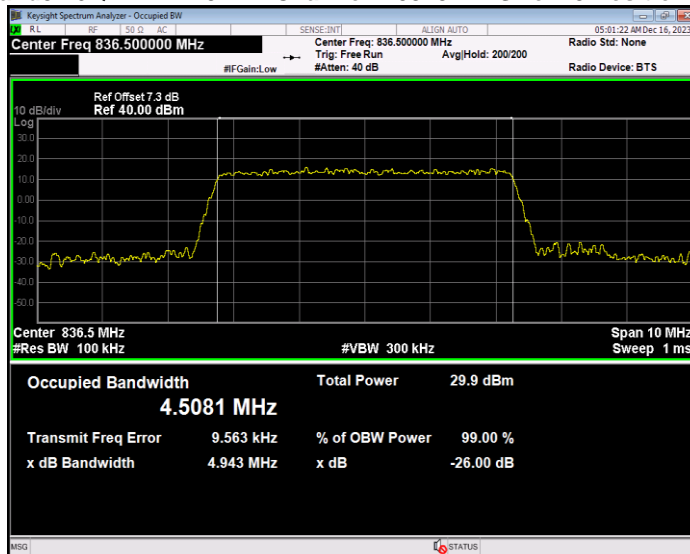

Band5 16QAM BW=3MHz Channel=20525 RB Size=15 Position=#0

Band5 16QAM BW=3MHz Channel=20635 RB Size=15 Position=#0

Band5 16QAM BW=5MHz Channel=20425 RB Size=25 Position=#0

Band5 16QAM BW=5MHz Channel=20525 RB Size=25 Position=#0