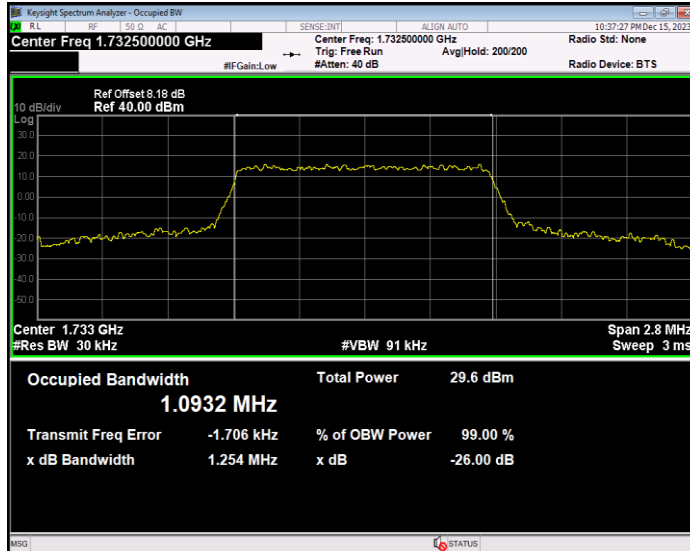

Band4 16QAM BW=1.4MHz Channel=20175 RB Size=6 Position=#0