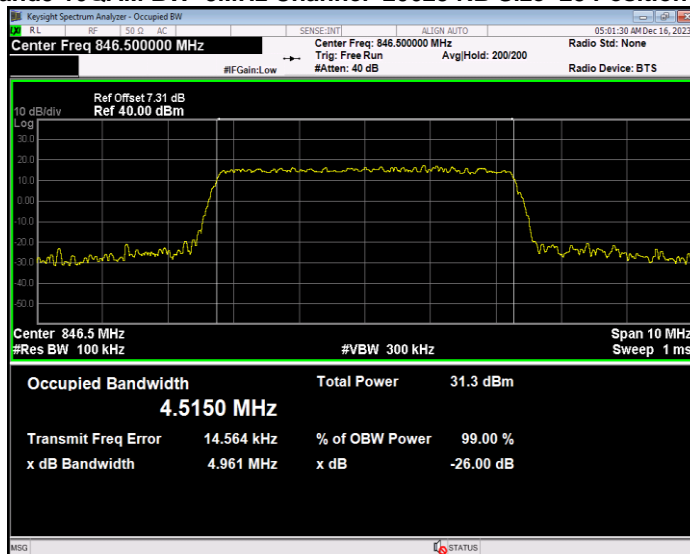

Band5 16QAM BW=5MHz Channel=20625 RB Size=25 Position=#0