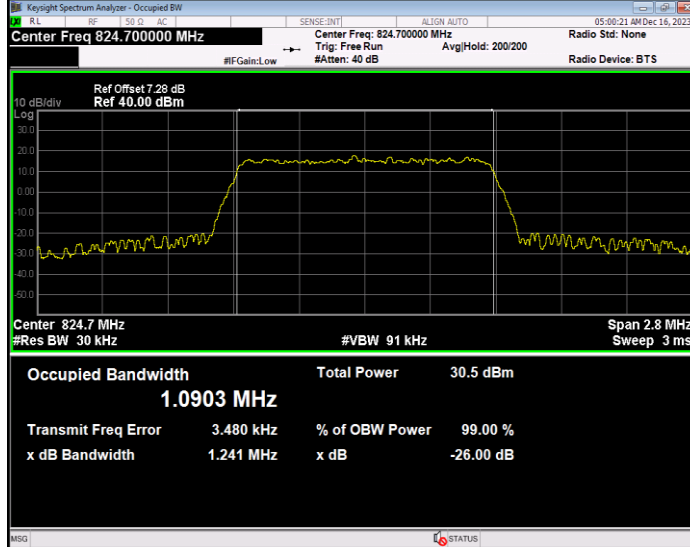

Band5 QPSK BW=1.4MHz Channel=20407 RB Size=6 Position=#0