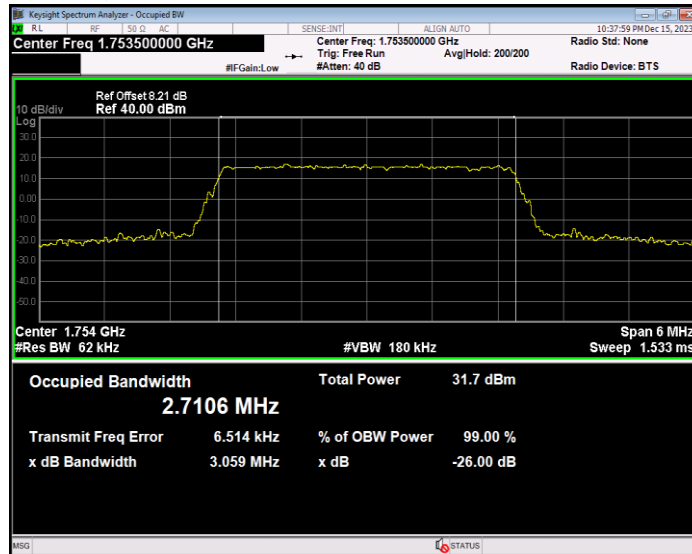

Band4 16QAM BW=20MHz Channel=20300 RB Size=100 Position=#0

Band4 16QAM BW=3MHz Channel=19965 RB Size=15 Position=#0

Band4 16QAM BW=3MHz Channel=20175 RB Size=15 Position=#0

Band4 16QAM BW=3MHz Channel=20385 RB Size=15 Position=#0