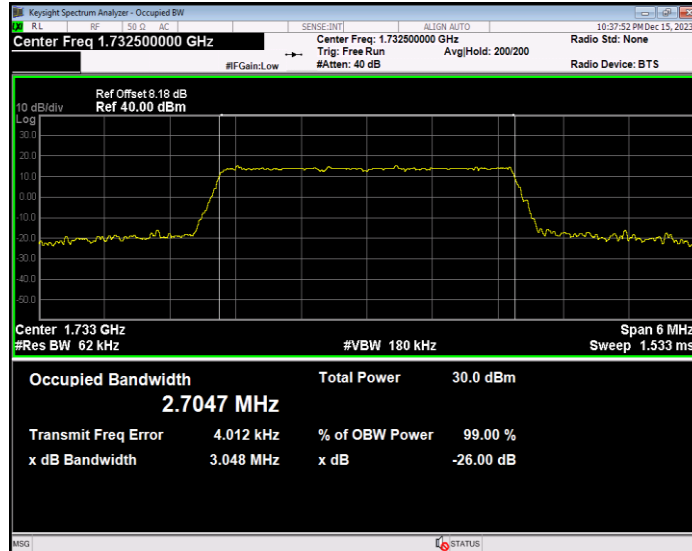

Band4 16QAM BW=3MHz Channel=20175 RB Size=15 Position=#0