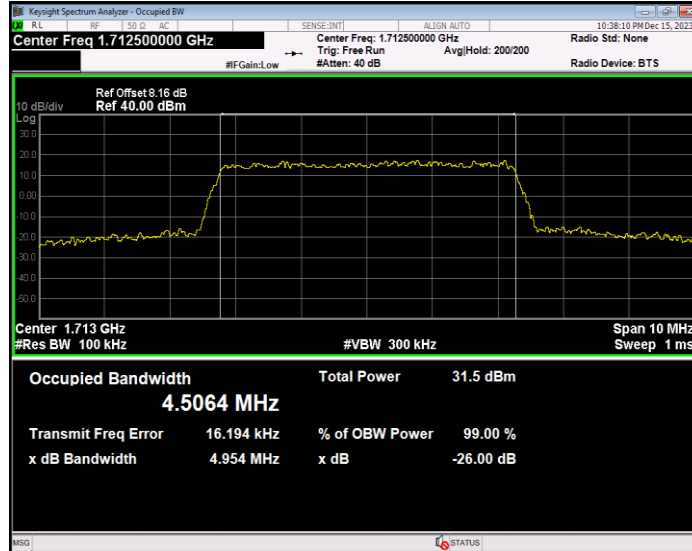

Band4 16QAM BW=5MHz Channel=19975 RB Size=25 Position=#0