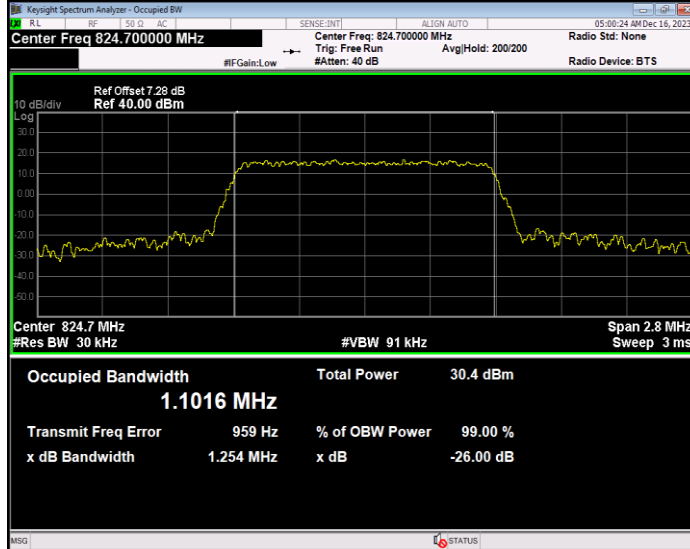

Band5 16QAM BW=1.4MHz Channel=20407 RB Size=6 Position=#0