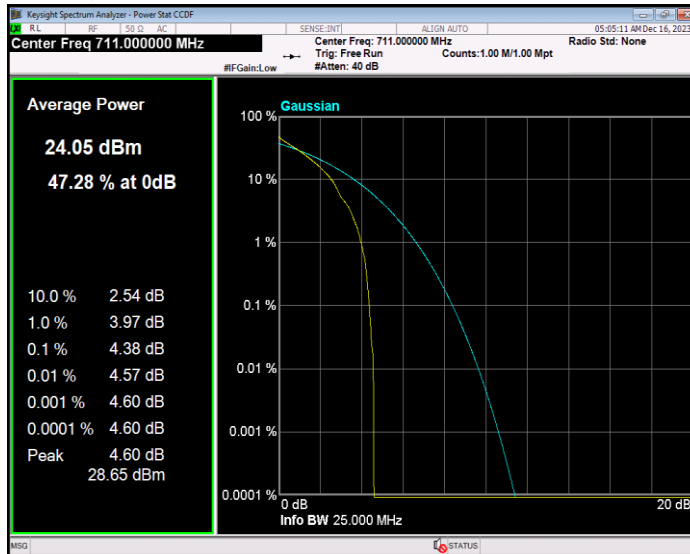

Band12 QPSK BW=10MHz Channel=23130 RB Size=1 Position=#0