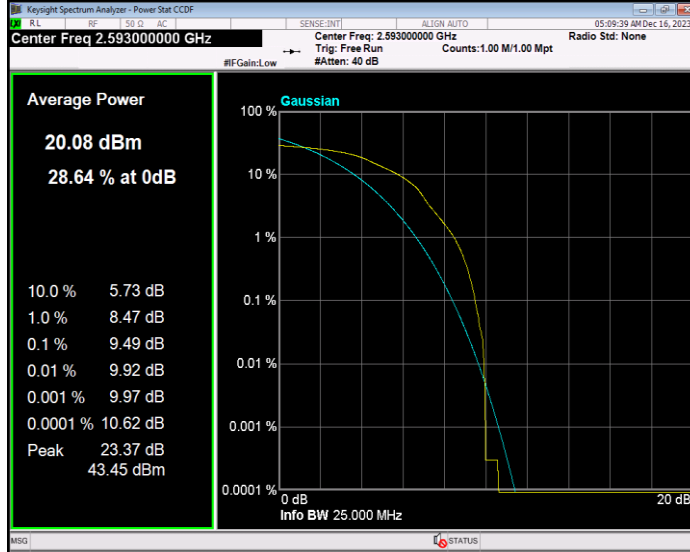

Band41 16QAM BW=15MHz Channel=40620 RB Size=1 Position=#0