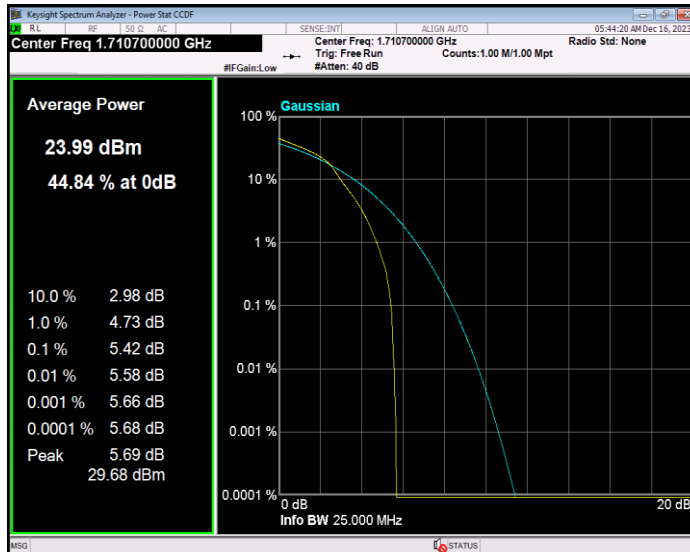

Band66 16QAM BW=1.4MHz Channel=131979 RB Size=1 Position=#0