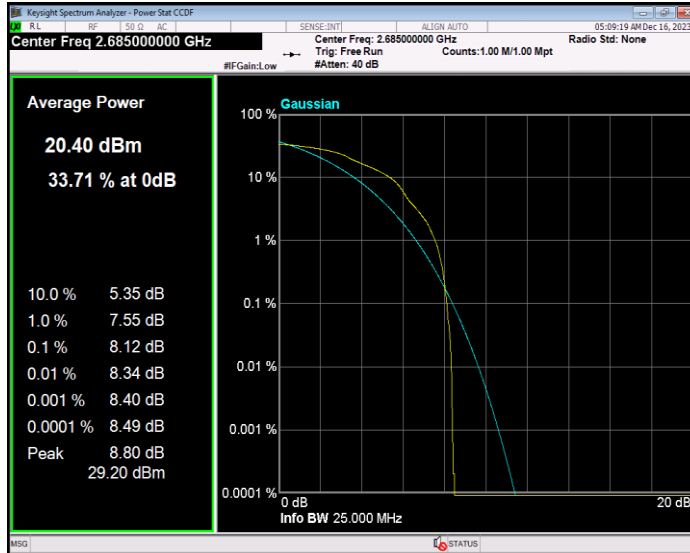

Band13 QPSK BW=5MHz Channel=23255 RB Size=1 Position=#0

Band41 16QAM BW=10MHz Channel=39700 RB Size=1 Position=#0

Band41 16QAM BW=10MHz Channel=40620 RB Size=1 Position=#0

Band41 16QAM BW=10MHz Channel=41540 RB Size=1 Position=#0