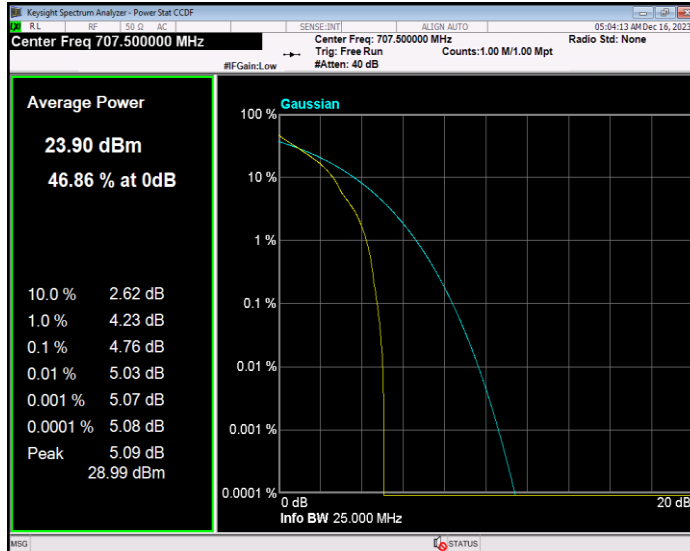

Band12 QPSK BW=3MHz Channel=23095 RB Size=1 Position=#0