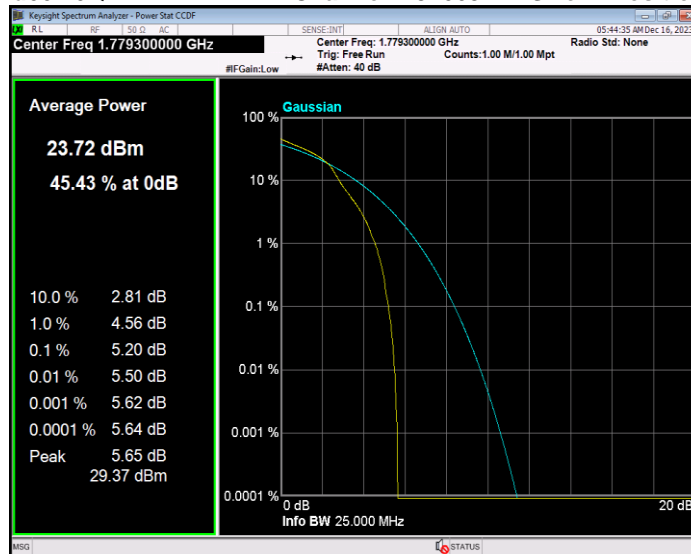

Band41 QPSK BW=5MHz Channel=41565 RB Size=1 Position=#0

Band66 16QAM BW=1.4MHz Channel=131979 RB Size=1 Position=#0

Band66 16QAM BW=1.4MHz Channel=132322 RB Size=1 Position=#0

Band66 16QAM BW=1.4MHz Channel=132665 RB Size=1 Position=#0