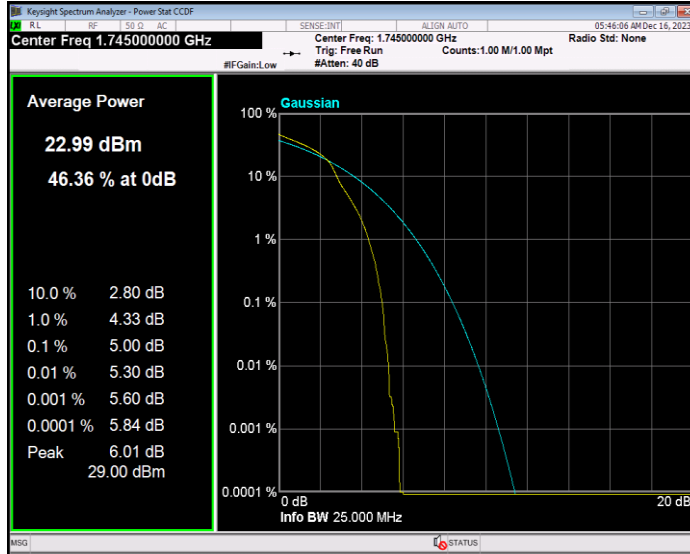

Band66 16QAM BW=15MHz Channel=132322 RB Size=1 Position=#0