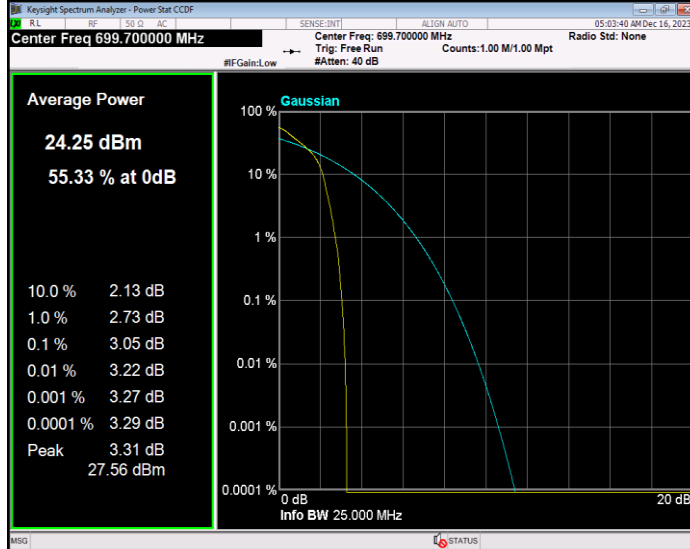

Band12 QPSK BW=1.4MHz Channel=23017 RB Size=1 Position=#0