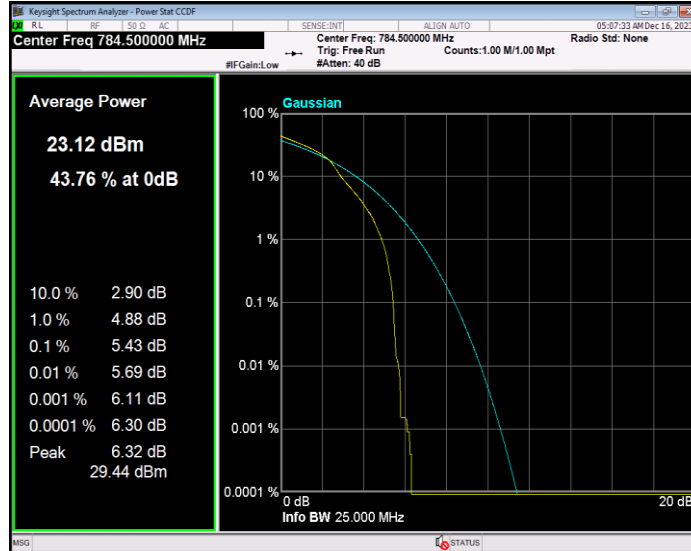

Band13 16QAM BW=5MHz Channel=23255 RB Size=1 Position=#0