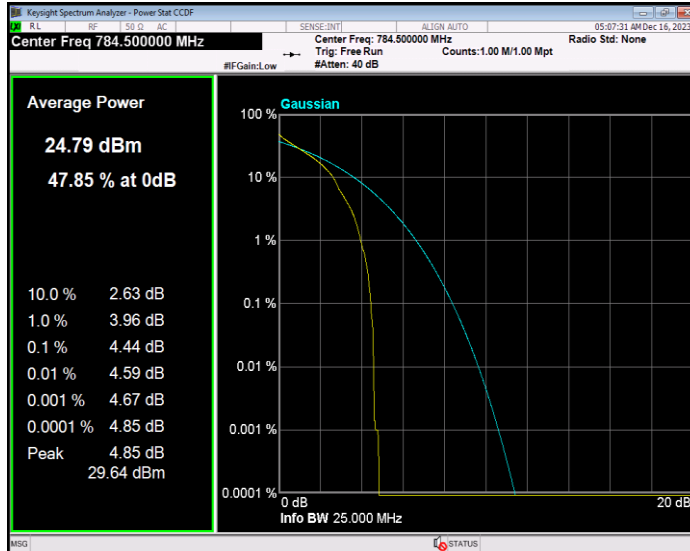

Band13 QPSK BW=5MHz Channel=23255 RB Size=1 Position=#0