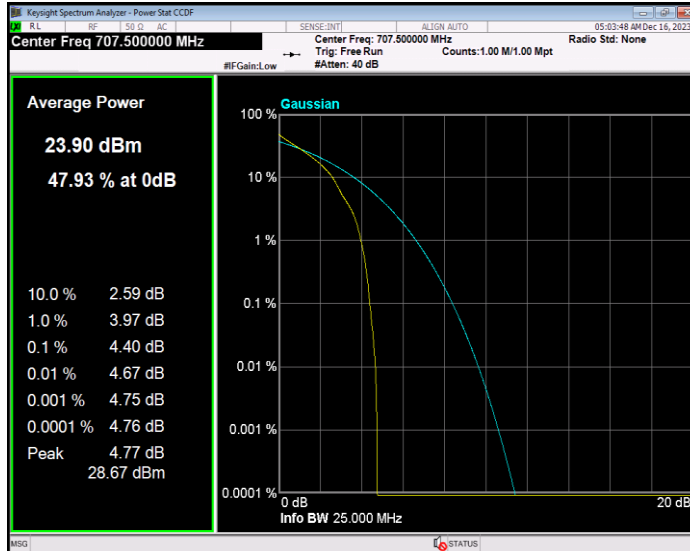

Band12 QPSK BW=1.4MHz Channel=23095 RB Size=1 Position=#0