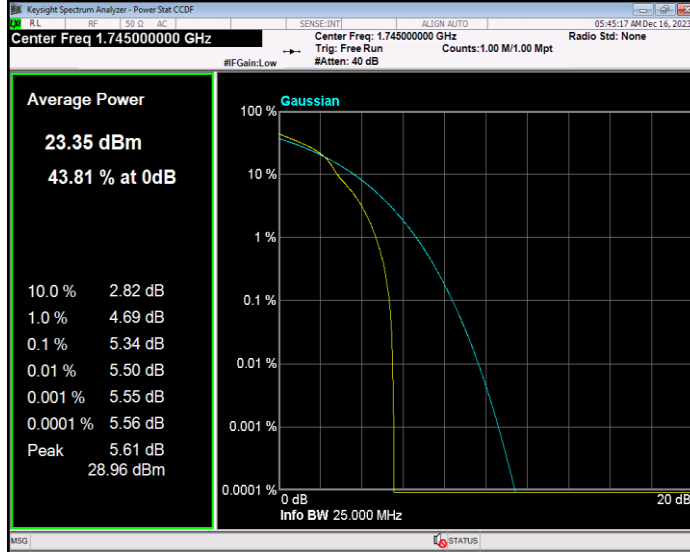

Band66 16QAM BW=5MHz Channel=132322 RB Size=1 Position=#0