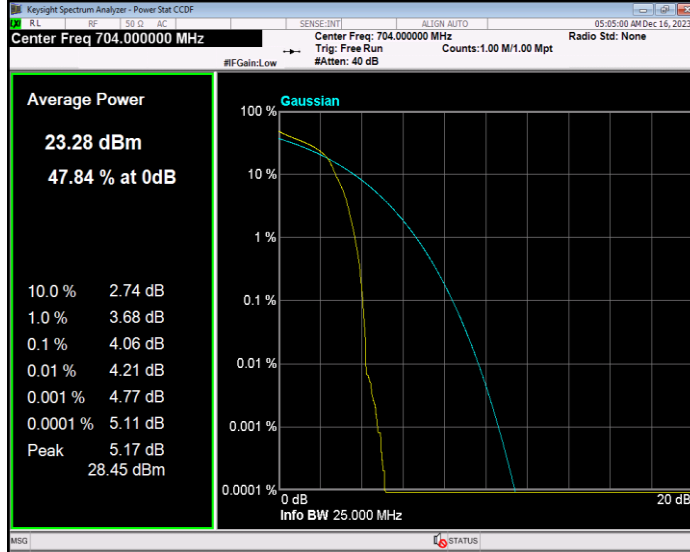

Band12 16QAM BW=10MHz Channel=23060 RB Size=1 Position=#0

Band12 16QAM BW=10MHz Channel=23095 RB Size=1 Position=#0

Band12 16QAM BW=10MHz Channel=23130 RB Size=1 Position=#0

Band12 16QAM BW=3MHz Channel=23025 RB Size=1 Position=#0