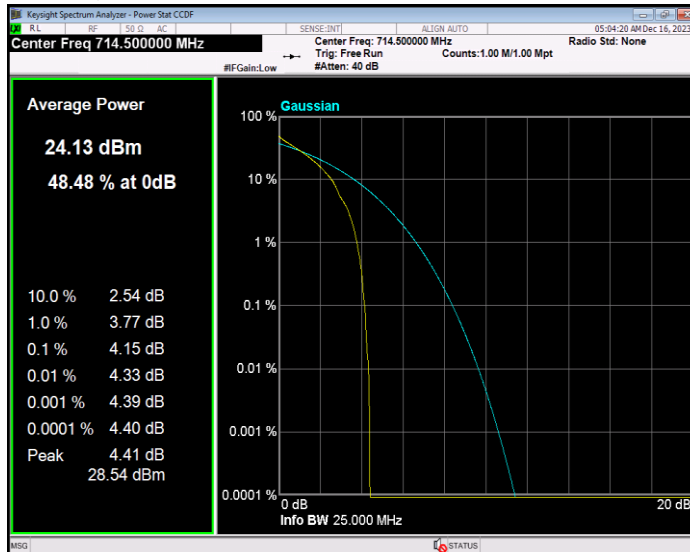

Band12 QPSK BW=3MHz Channel=23165 RB Size=1 Position=#0