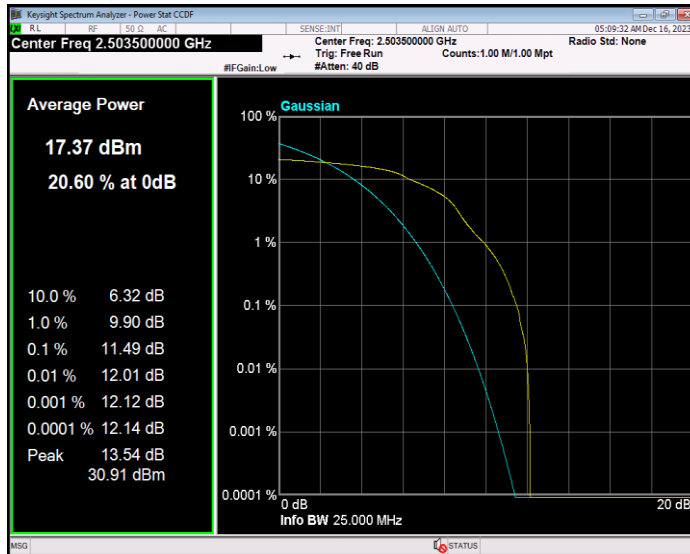

Band41 16QAM BW=15MHz Channel=39725 RB Size=1 Position=#0