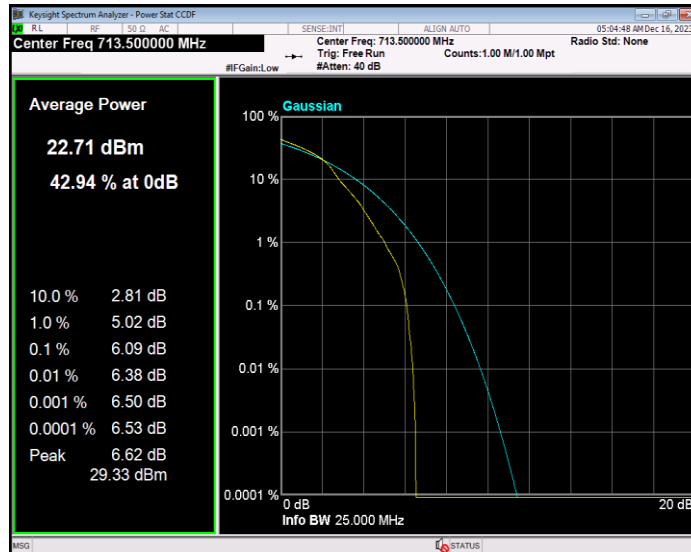

Band12 16QAM BW=5MHz Channel=23155 RB Size=1 Position=#0