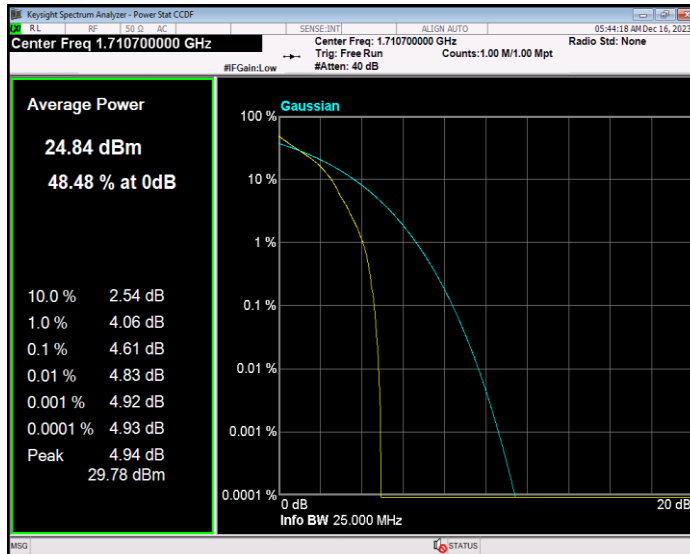

Band66 16QAM BW=5MHz Channel=131997 RB Size=1 Position=#0

Band66 16QAM BW=5MHz Channel=132322 RB Size=1 Position=#0

Band66 16QAM BW=5MHz Channel=132647 RB Size=1 Position=#0

Band66 QPSK BW=1.4MHz Channel=131979 RB Size=1 Position=#0