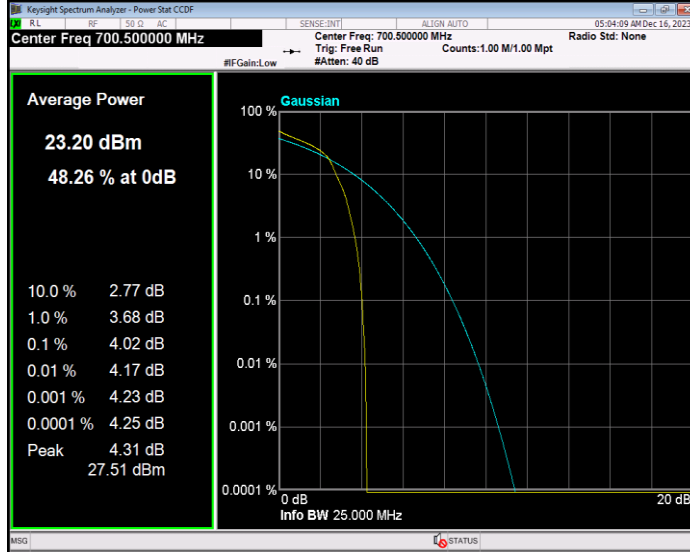

Band12 16QAM BW=10MHz Channel=23060 RB Size=1 Position=#0

Band12 16QAM BW=10MHz Channel=23095 RB Size=1 Position=#0

Band12 16QAM BW=10MHz Channel=23130 RB Size=1 Position=#0

Band12 16QAM BW=3MHz Channel=23025 RB Size=1 Position=#0