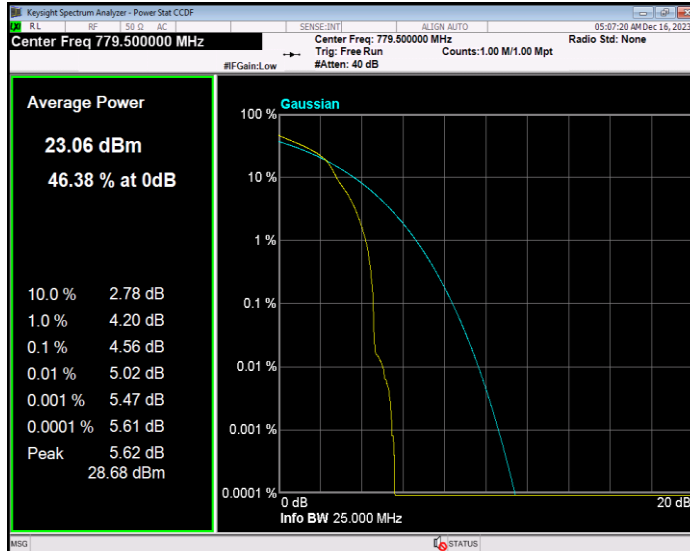

Band13 16QAM BW=5MHz Channel=23205 RB Size=1 Position=#0