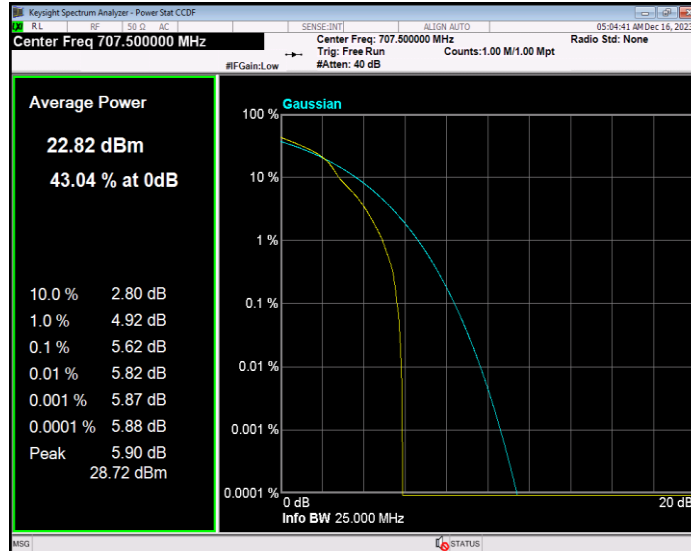

Band12 16QAM BW=3MHz Channel=23095 RB Size=1 Position=#0

Band12 16QAM BW=3MHz Channel=23165 RB Size=1 Position=#0

Band12 16QAM BW=5MHz Channel=23035 RB Size=1 Position=#0

Band12 16QAM BW=5MHz Channel=23095 RB Size=1 Position=#0