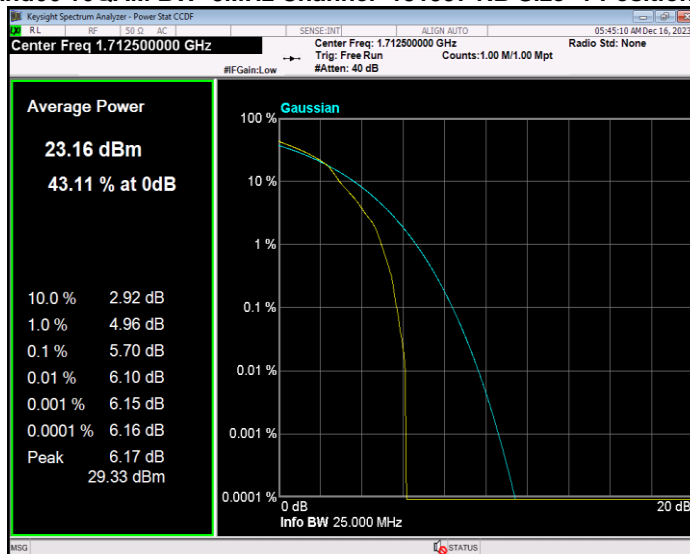

Band66 16QAM BW=5MHz Channel=131997 RB Size=1 Position=#0