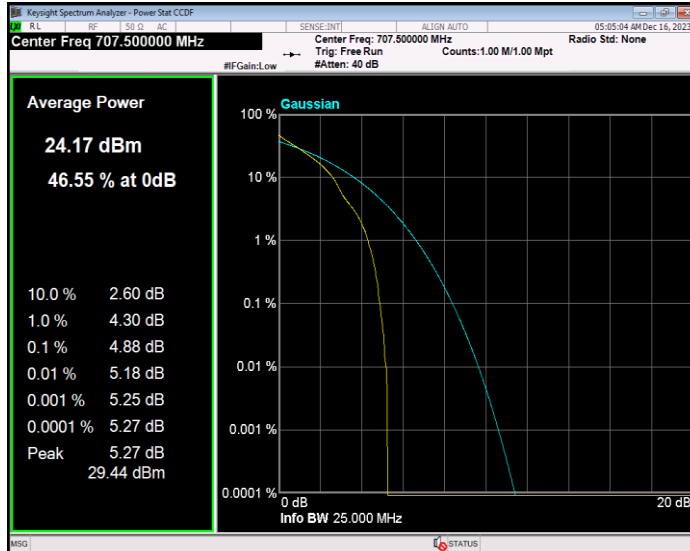

Band12 QPSK BW=10MHz Channel=23095 RB Size=1 Position=#0