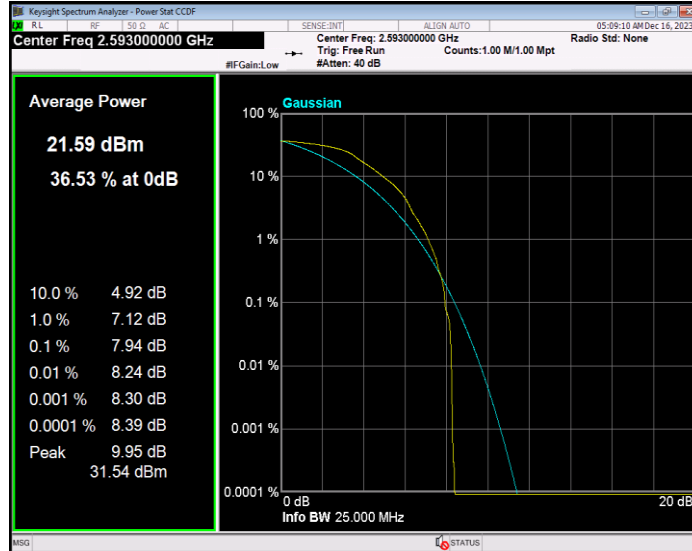

Band41 QPSK BW=10MHz Channel=40620 RB Size=1 Position=#0