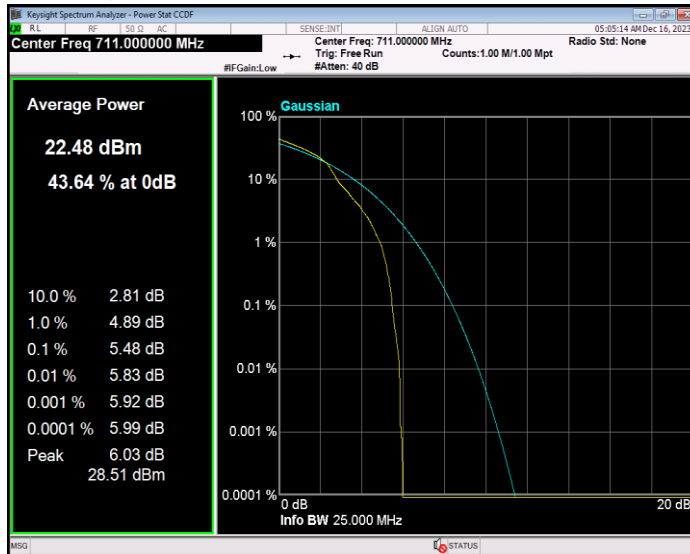

Band12 16QAM BW=10MHz Channel=23060 RB Size=1 Position=#0

Band12 16QAM BW=10MHz Channel=23095 RB Size=1 Position=#0

Band12 16QAM BW=10MHz Channel=23130 RB Size=1 Position=#0

Band12 16QAM BW=3MHz Channel=23025 RB Size=1 Position=#0