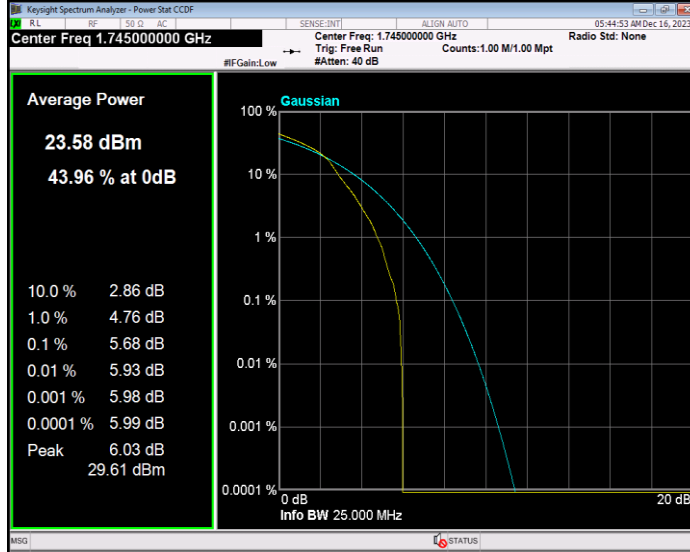

Band66 16QAM BW=3MHz Channel=132322 RB Size=1 Position=#0