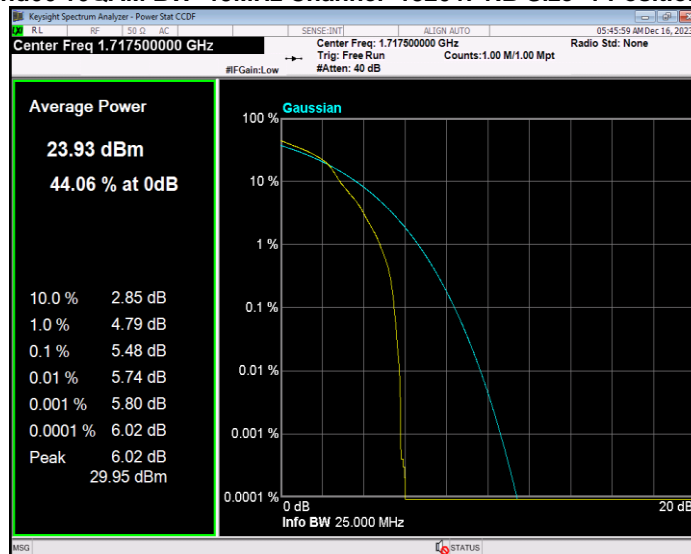

Band66 16QAM BW=10MHz Channel=132022 RB Size=1 Position=#0

Band66 16QAM BW=10MHz Channel=132322 RB Size=1 Position=#0

Band66 16QAM BW=10MHz Channel=132622 RB Size=1 Position=#0

Band66 16QAM BW=15MHz Channel=132047 RB Size=1 Position=#0