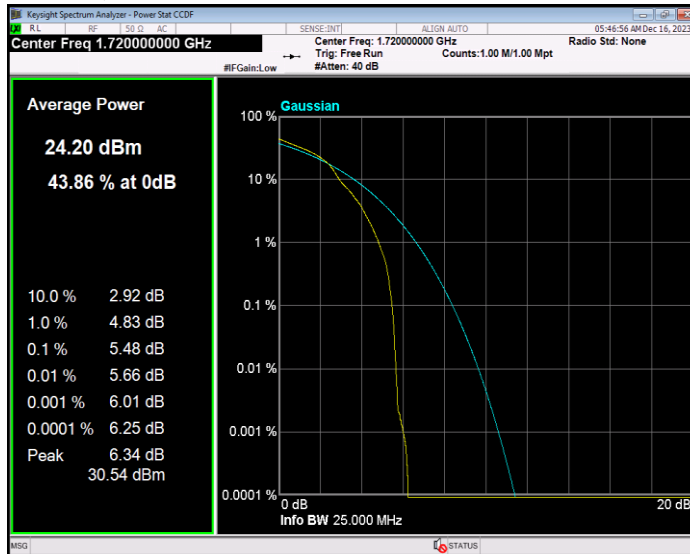

Band66 16QAM BW=20MHz Channel=132072 RB Size=1 Position=#0