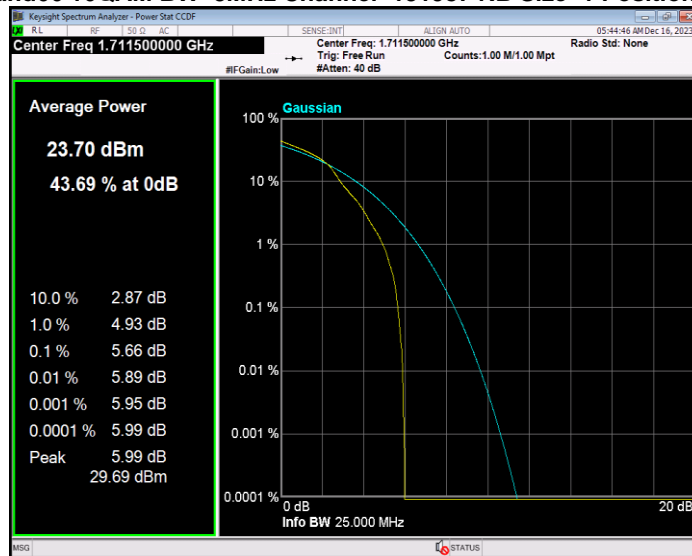

Band66 16QAM BW=3MHz Channel=131987 RB Size=1 Position=#0