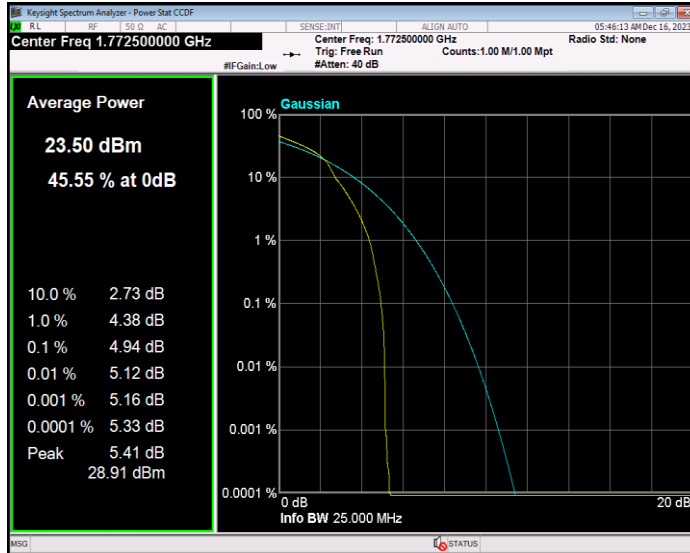

Band66 16QAM BW=15MHz Channel=132597 RB Size=1 Position=#0