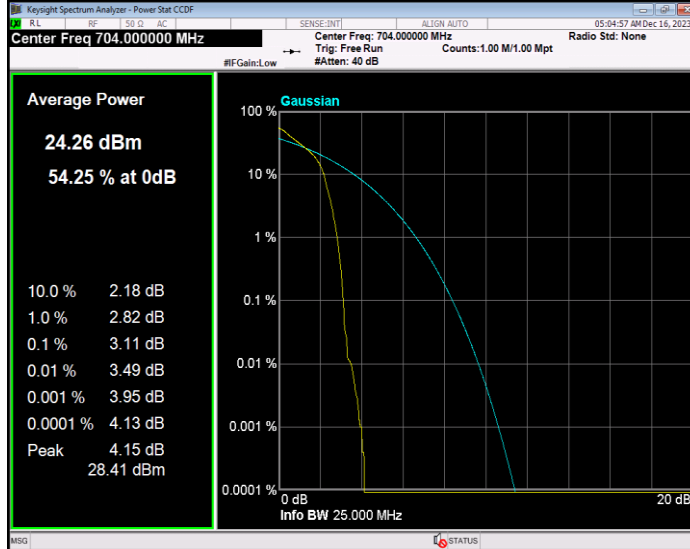

Band12 QPSK BW=10MHz Channel=23060 RB Size=1 Position=#0