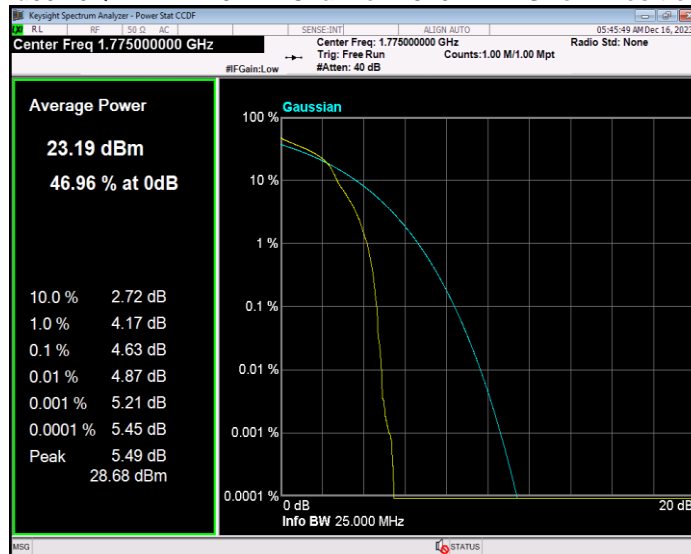

Band66 16QAM BW=10MHz Channel=132622 RB Size=1 Position=#0