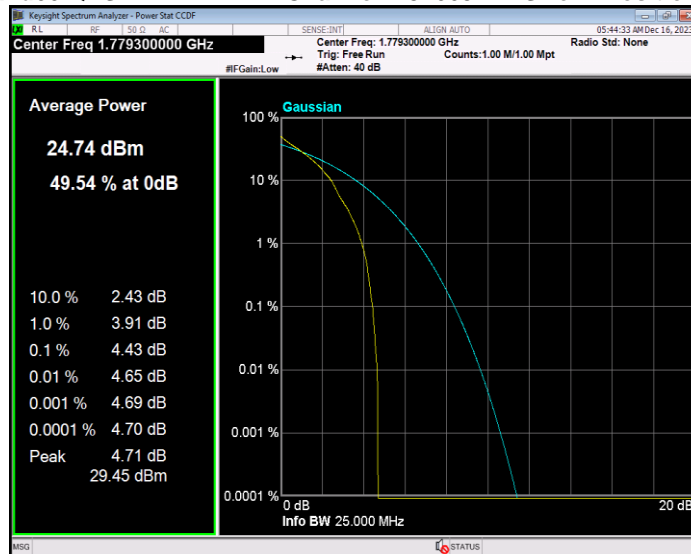

Band66 QPSK BW=1.4MHz Channel=132665 RB Size=1 Position=#0