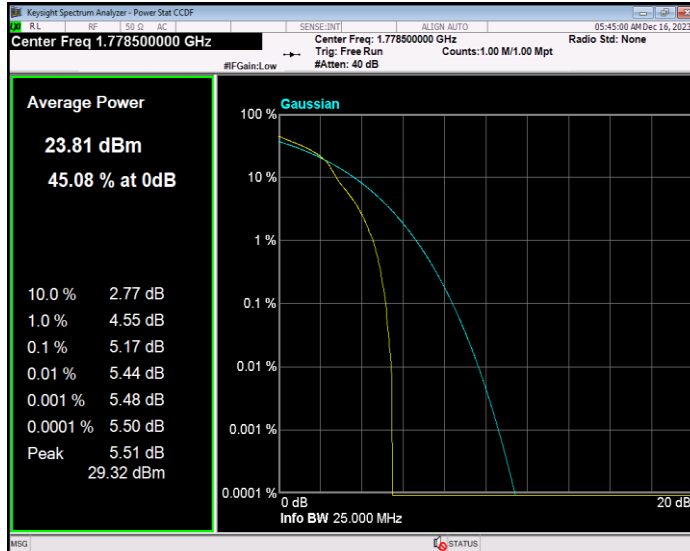

Band66 16QAM BW=20MHz Channel=132572 RB Size=1 Position=#0

Band66 16QAM BW=3MHz Channel=131987 RB Size=1 Position=#0

Band66 16QAM BW=3MHz Channel=132322 RB Size=1 Position=#0

Band66 16QAM BW=3MHz Channel=132657 RB Size=1 Position=#0