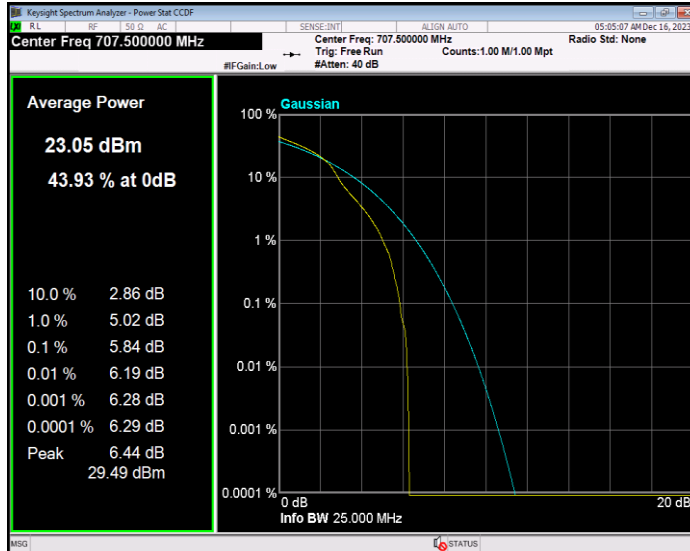

Band12 16QAM BW=10MHz Channel=23060 RB Size=1 Position=#0

Band12 16QAM BW=10MHz Channel=23095 RB Size=1 Position=#0

Band12 16QAM BW=10MHz Channel=23130 RB Size=1 Position=#0

Band12 16QAM BW=3MHz Channel=23025 RB Size=1 Position=#0