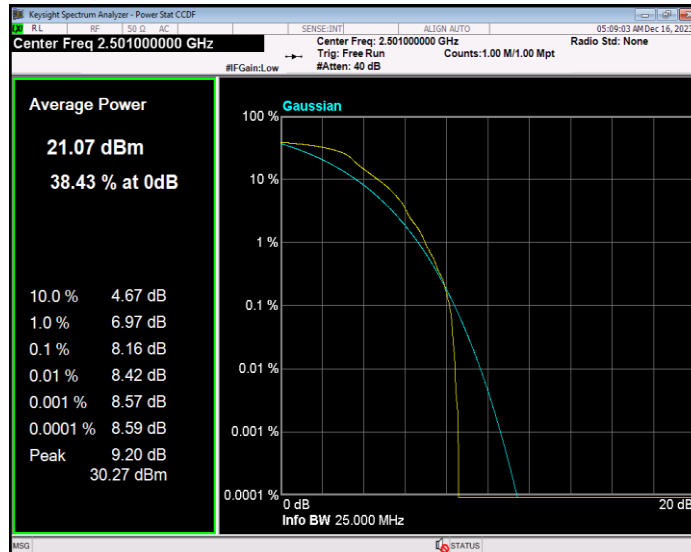

Band41 QPSK BW=10MHz Channel=39700 RB Size=1 Position=#0