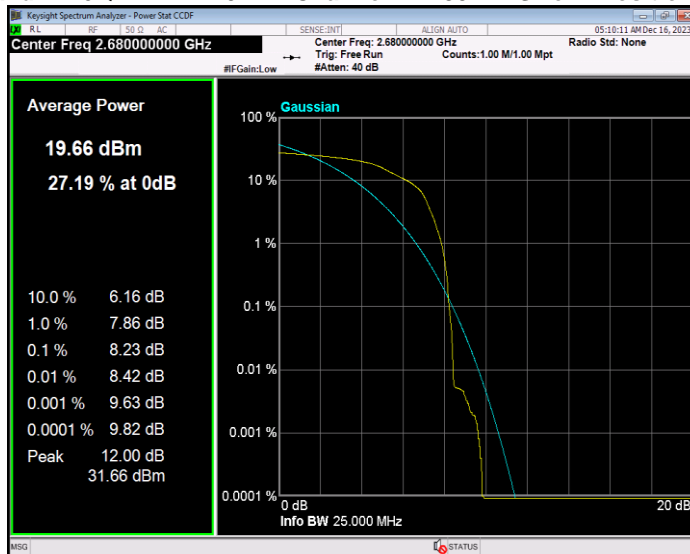

Band41 16QAM BW=20MHz Channel=41490 RB Size=1 Position=#0