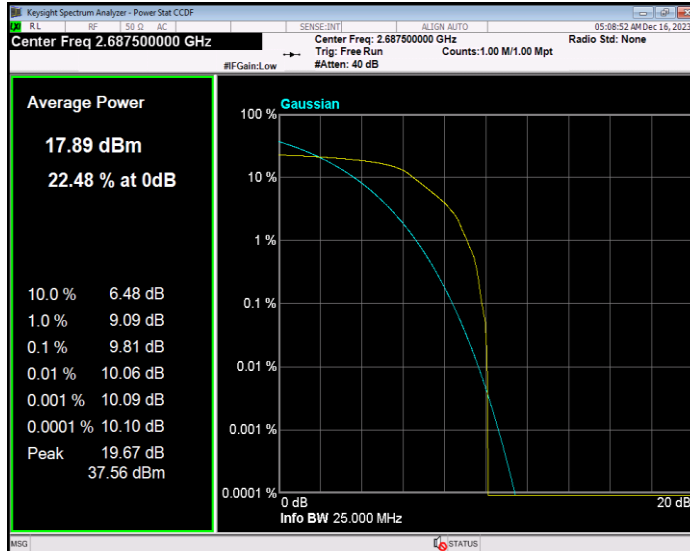

Band41 QPSK BW=5MHz Channel=41565 RB Size=1 Position=#0