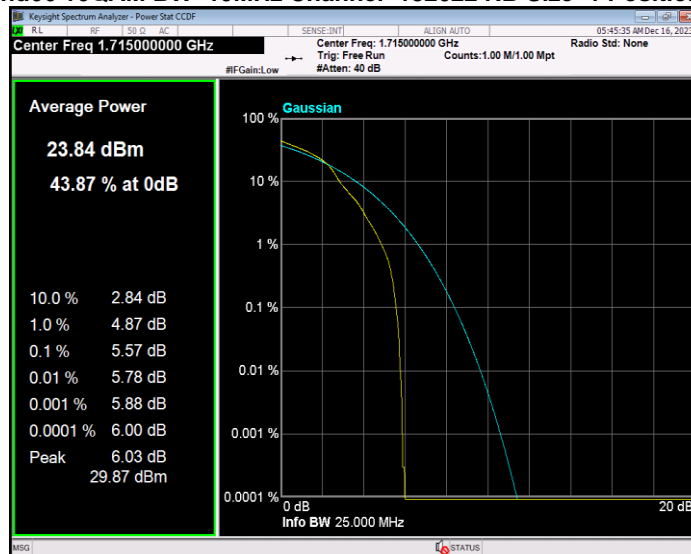

Band66 16QAM BW=10MHz Channel=132022 RB Size=1 Position=#0