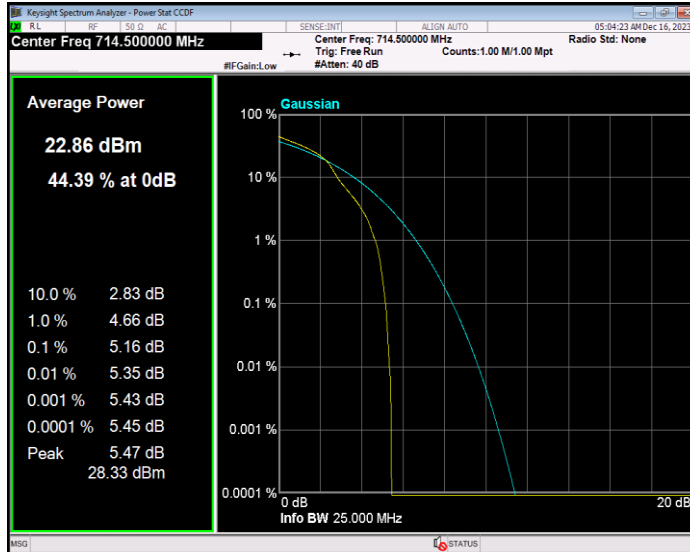

Band12 16QAM BW=3MHz Channel=23165 RB Size=1 Position=#0