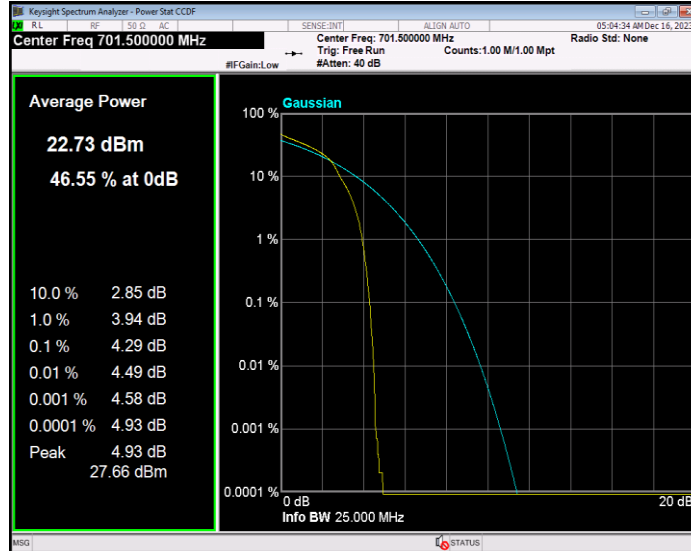

Band12 16QAM BW=5MHz Channel=23035 RB Size=1 Position=#0