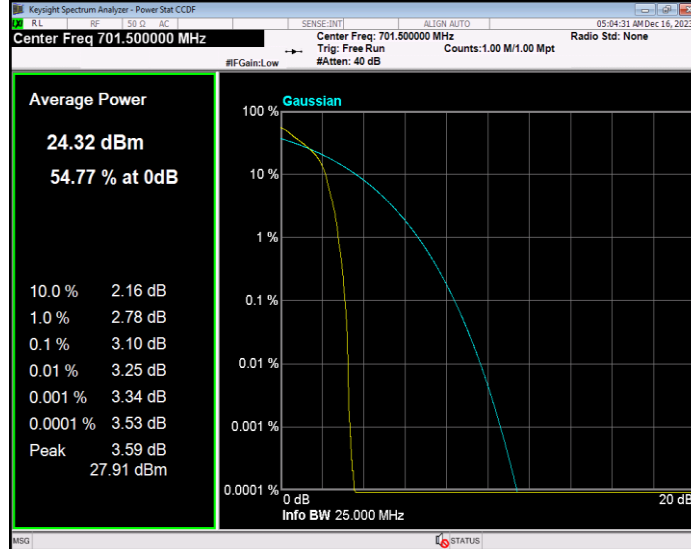

Band12 QPSK BW=5MHz Channel=23035 RB Size=1 Position=#0