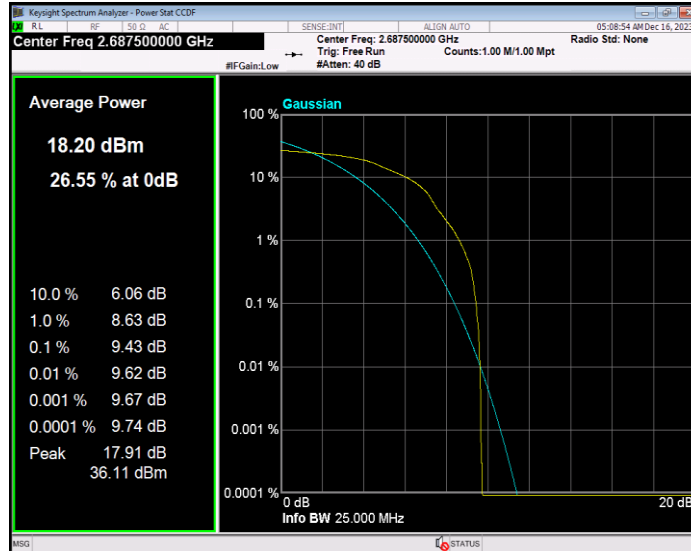

Band41 16QAM BW=5MHz Channel=41565 RB Size=1 Position=#0