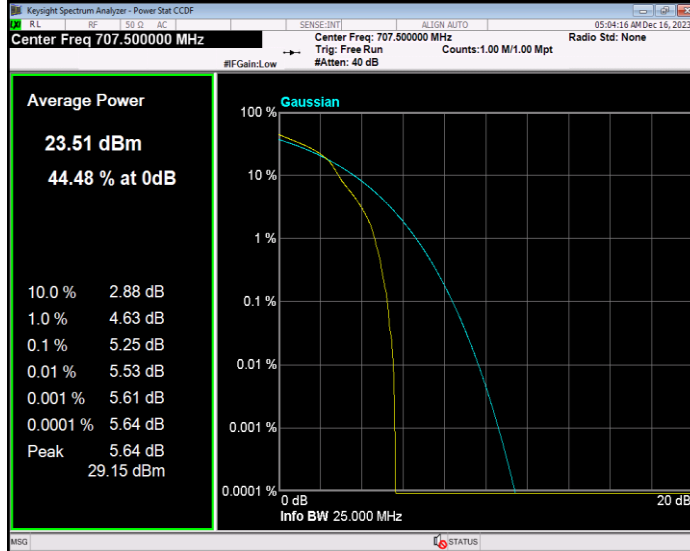

Band12 16QAM BW=3MHz Channel=23095 RB Size=1 Position=#0