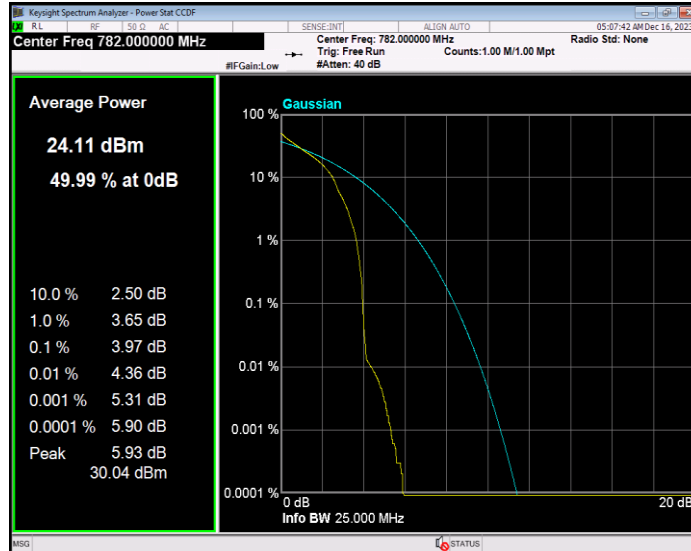

Band13 QPSK BW=10MHz Channel=23230 RB Size=1 Position=#0