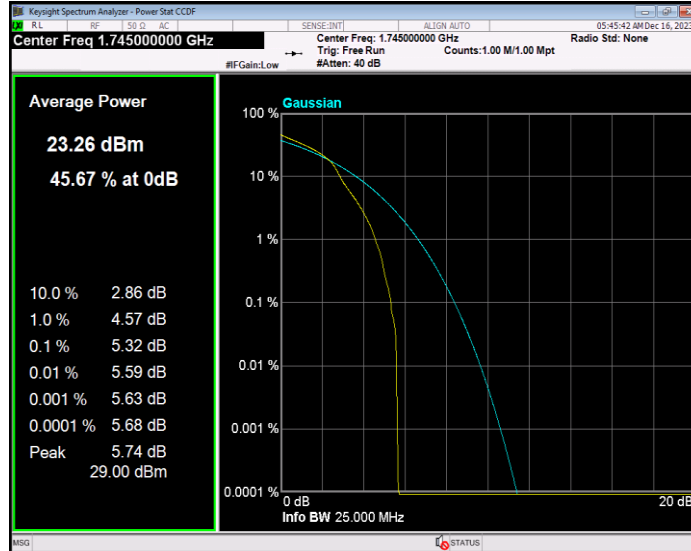

Band66 16QAM BW=10MHz Channel=132322 RB Size=1 Position=#0