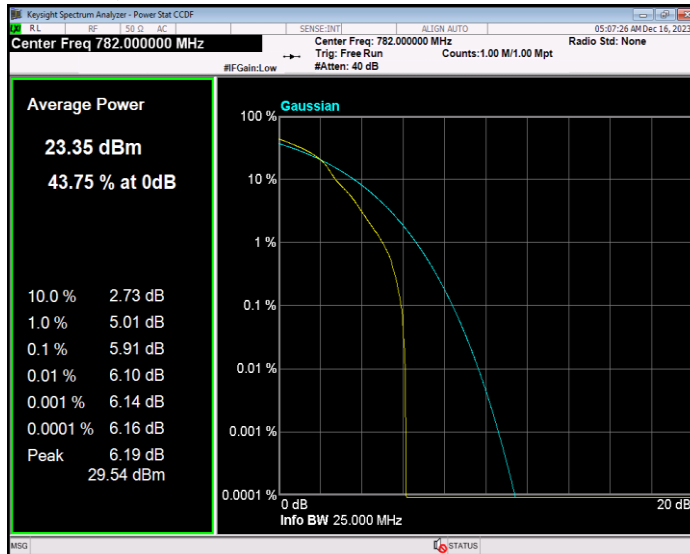

Band12 QPSK BW=5MHz Channel=23155 RB Size=1 Position=#0

Band13 16QAM BW=10MHz Channel=23230 RB Size=1 Position=#0

Band13 16QAM BW=5MHz Channel=23205 RB Size=1 Position=#0

Band13 16QAM BW=5MHz Channel=23230 RB Size=1 Position=#0