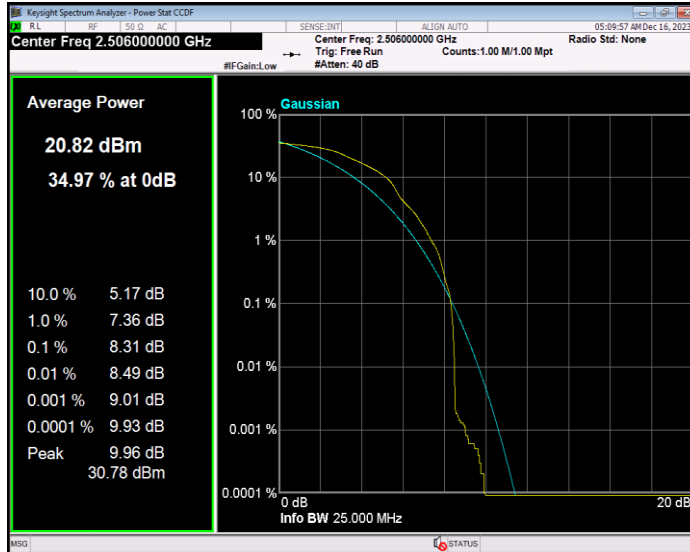

Band41 16QAM BW=15MHz Channel=39725 RB Size=1 Position=#0

Band41 16QAM BW=15MHz Channel=40620 RB Size=1 Position=#0

Band41 16QAM BW=15MHz Channel=41515 RB Size=1 Position=#0

Band41 16QAM BW=20MHz Channel=39750 RB Size=1 Position=#0