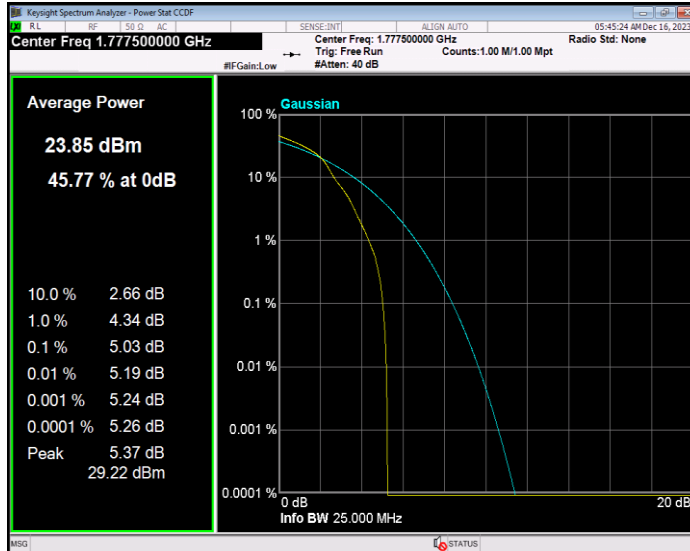

Band66 16QAM BW=5MHz Channel=132647 RB Size=1 Position=#0