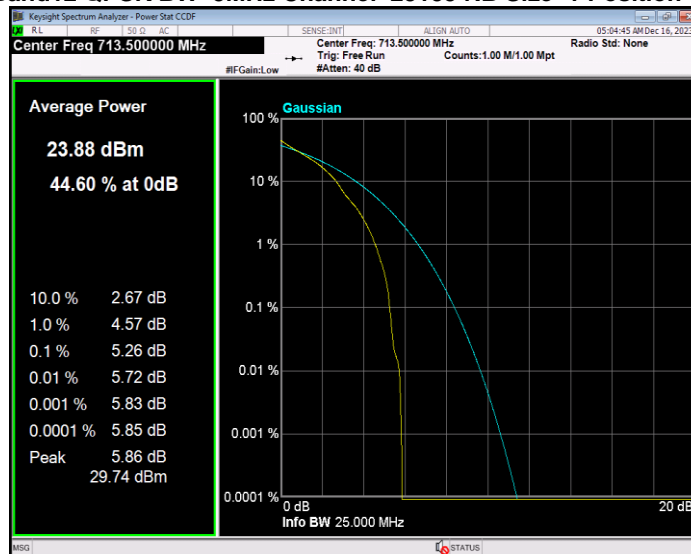

Band12 QPSK BW=5MHz Channel=23155 RB Size=1 Position=#0