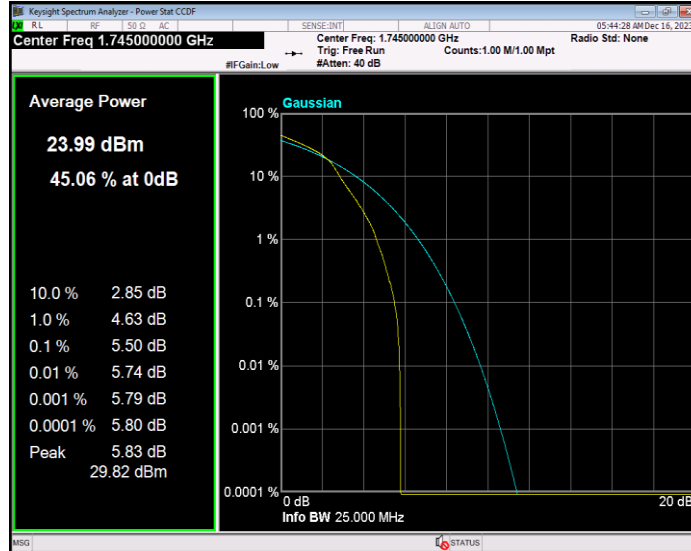

Band66 16QAM BW=1.4MHz Channel=132322 RB Size=1 Position=#0