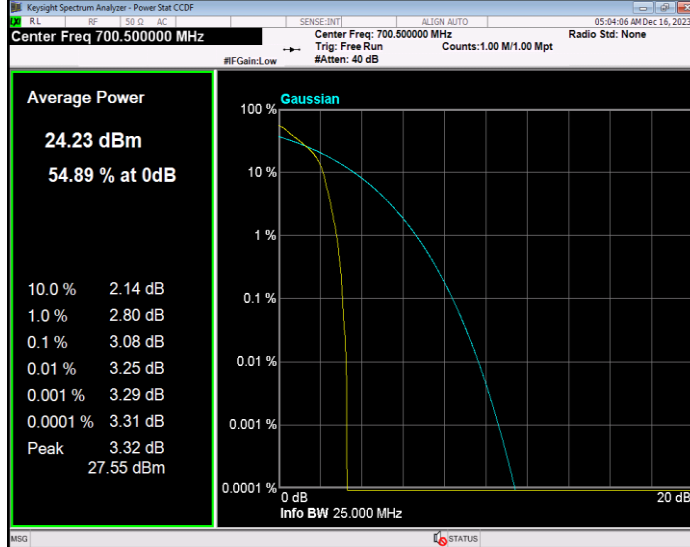

Band12 QPSK BW=10MHz Channel=23060 RB Size=1 Position=#0

Band12 QPSK BW=10MHz Channel=23095 RB Size=1 Position=#0

Band12 QPSK BW=10MHz Channel=23130 RB Size=1 Position=#0

Band12 QPSK BW=3MHz Channel=23025 RB Size=1 Position=#0