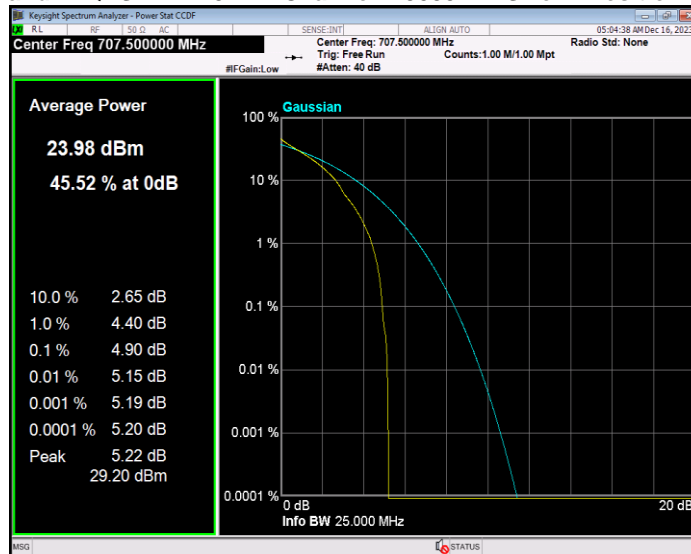

Band12 QPSK BW=3MHz Channel=23095 RB Size=1 Position=#0

Band12 QPSK BW=3MHz Channel=23165 RB Size=1 Position=#0

Band12 QPSK BW=5MHz Channel=23035 RB Size=1 Position=#0

Band12 QPSK BW=5MHz Channel=23095 RB Size=1 Position=#0