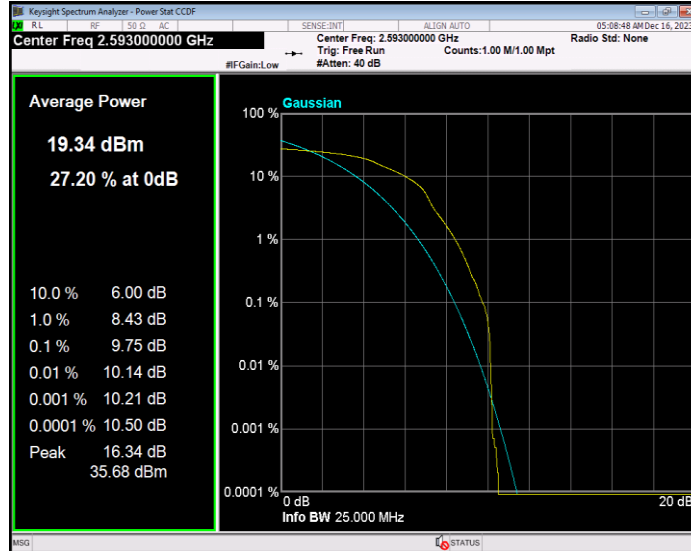

Band41 16QAM BW=20MHz Channel=40620 RB Size=1 Position=#0

Band41 16QAM BW=20MHz Channel=41490 RB Size=1 Position=#0

Band41 16QAM BW=5MHz Channel=39675 RB Size=1 Position=#0

Band41 16QAM BW=5MHz Channel=40620 RB Size=1 Position=#0