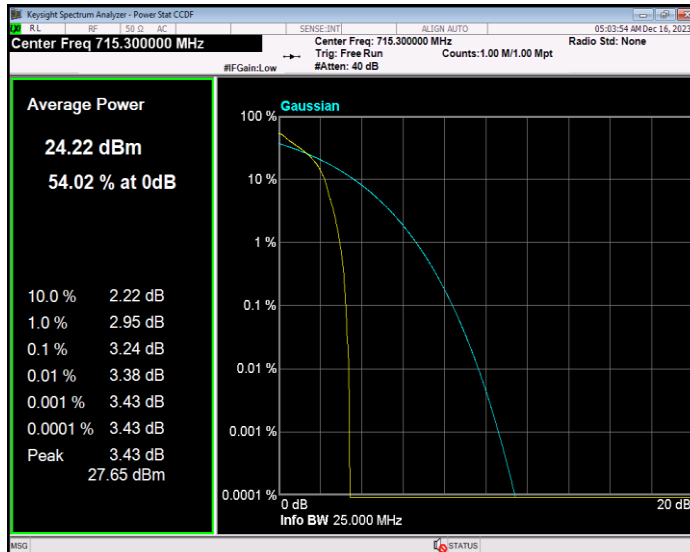

Band12 16QAM BW=5MHz Channel=23155 RB Size=1 Position=#0

Band12 QPSK BW=1.4MHz Channel=23017 RB Size=1 Position=#0

Band12 QPSK BW=1.4MHz Channel=23095 RB Size=1 Position=#0

Band12 QPSK BW=1.4MHz Channel=23173 RB Size=1 Position=#0