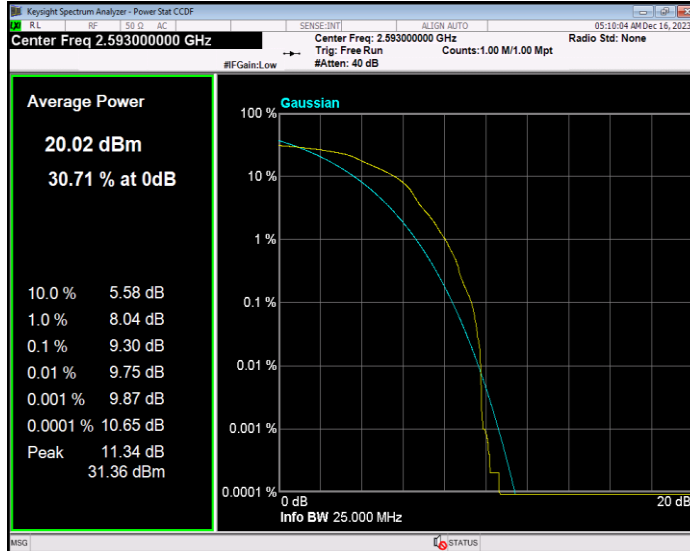

Band41 16QAM BW=20MHz Channel=40620 RB Size=1 Position=#0