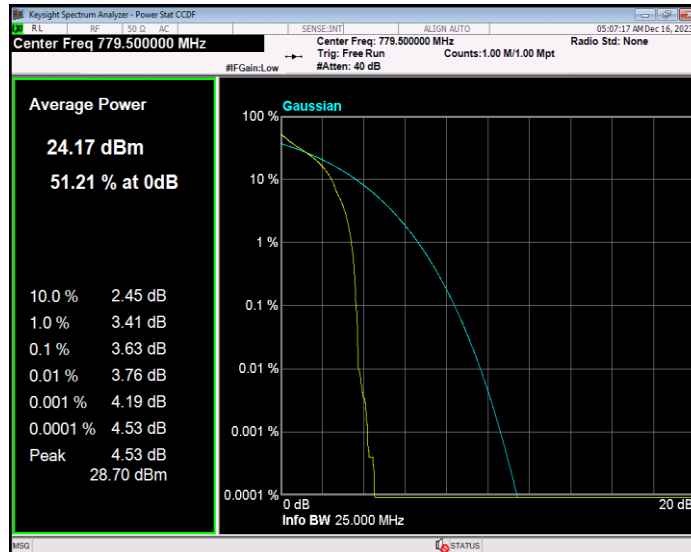

Band13 QPSK BW=5MHz Channel=23205 RB Size=1 Position=#0