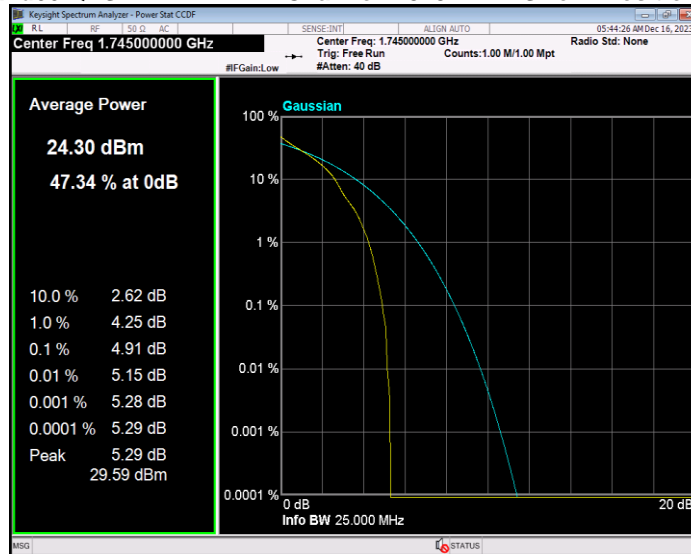

Band66 QPSK BW=1.4MHz Channel=132322 RB Size=1 Position=#0