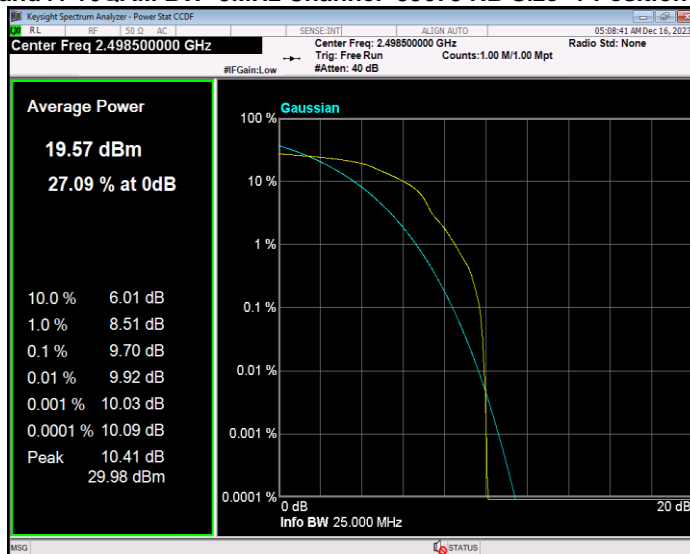

Band41 16QAM BW=5MHz Channel=39675 RB Size=1 Position=#0