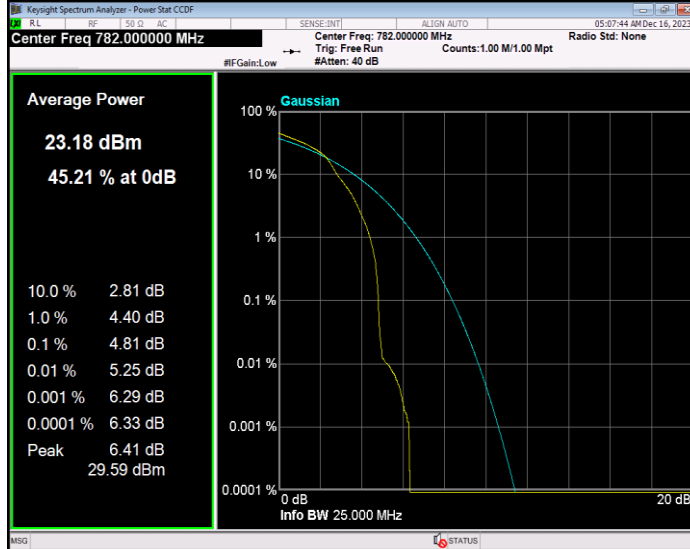

Band13 16QAM BW=10MHz Channel=23230 RB Size=1 Position=#0