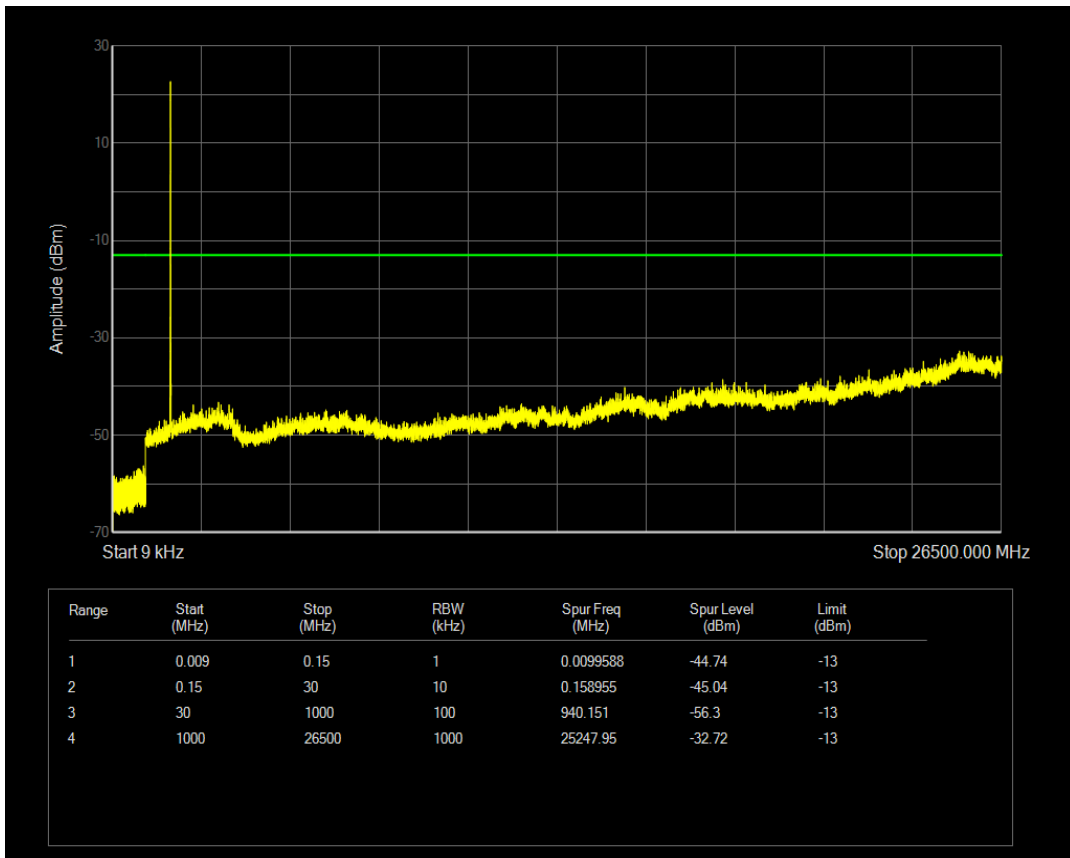

Band66 16QAM BW=5MHz Channel=132322 RB Size=25 Position=#0

Band66 QPSK BW=5MHz Channel=132647 RB Size=1 Position=#0