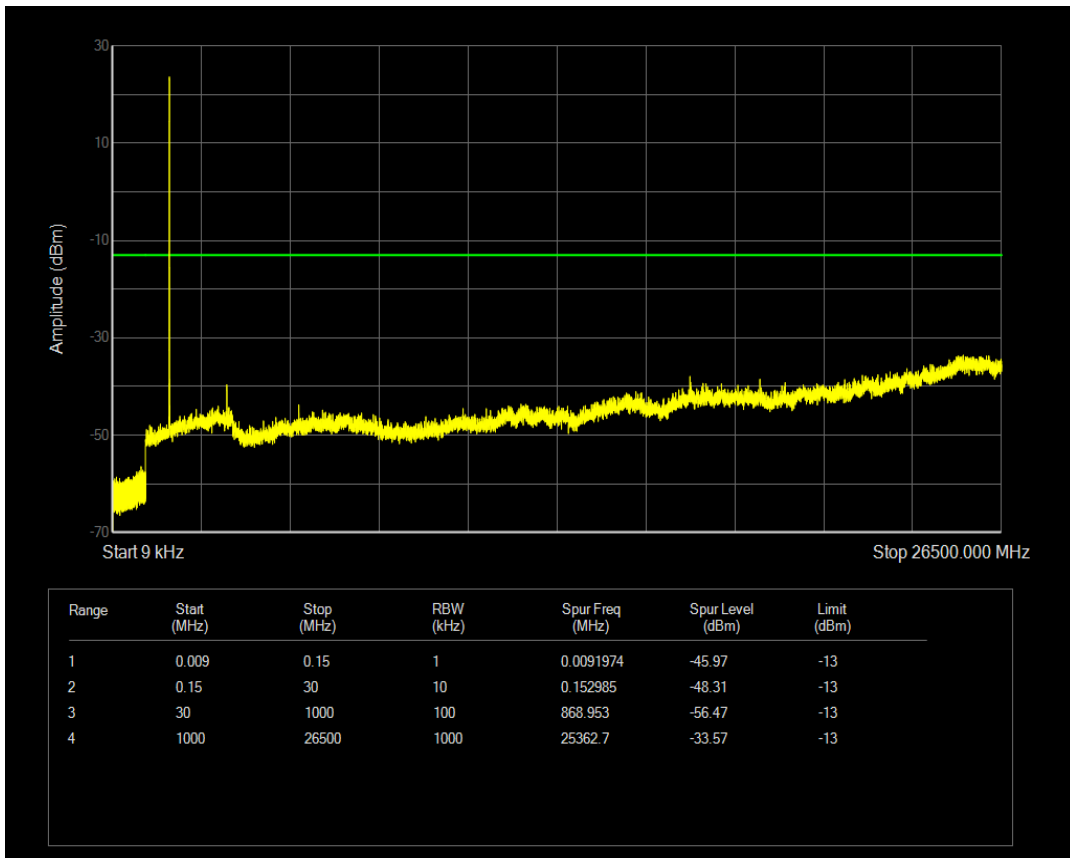

Band66 QPSK BW=3MHz Channel=131987 RB Size=15 Position=#0

Band66 16QAM BW=3MHz Channel=131987 RB Size=1 Position=#0