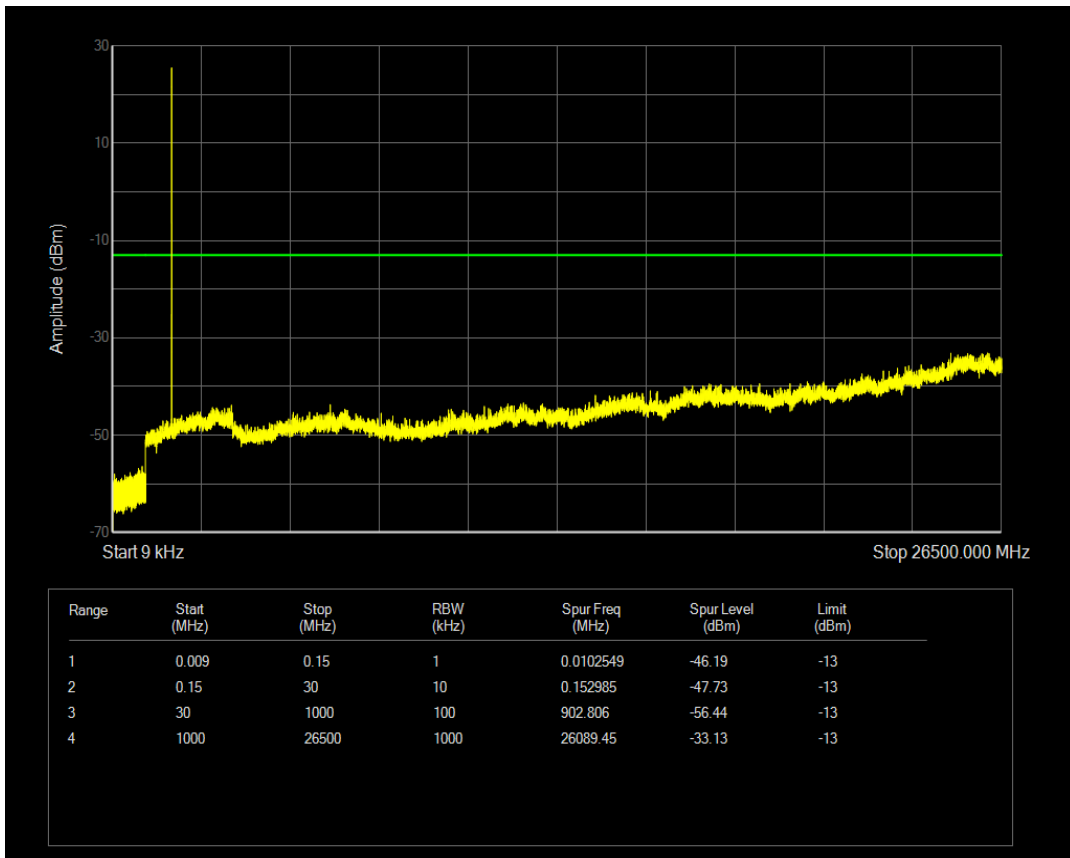

Band66 QPSK BW=1.4MHz Channel=132665 RB Size=6 Position=#0

Band66 16QAM BW=1.4MHz Channel=132665 RB Size=1 Position=#0

Band66 16QAM BW=1.4MHz Channel=132665 RB Size=6 Position=#0

Band66 QPSK BW=3MHz Channel=131987 RB Size=1 Position=#0