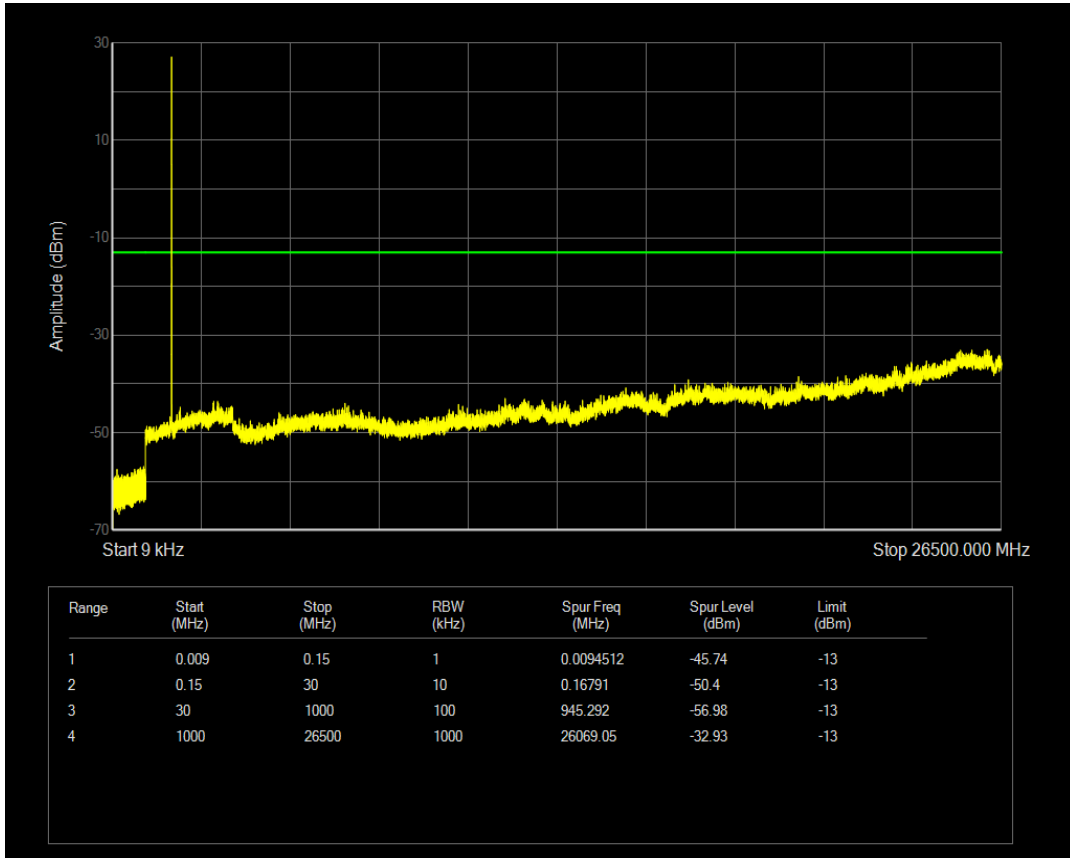

Band66 16QAM BW=3MHz Channel=132657 RB Size=1 Position=#0

Band66 16QAM BW=3MHz Channel=132657 RB Size=15 Position=#0