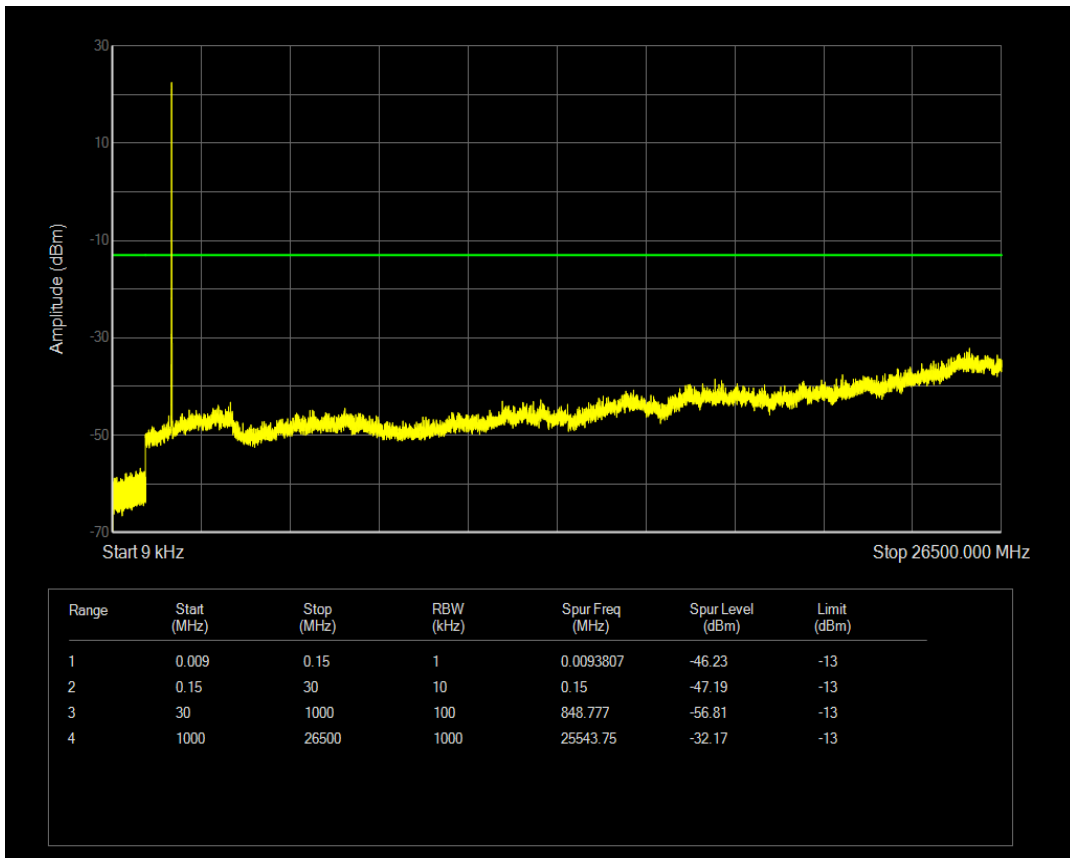

Band66 16QAM BW=5MHz Channel=132647 RB Size=25 Position=#0

Band66 QPSK BW=10MHz Channel=132022 RB Size=1 Position=#0