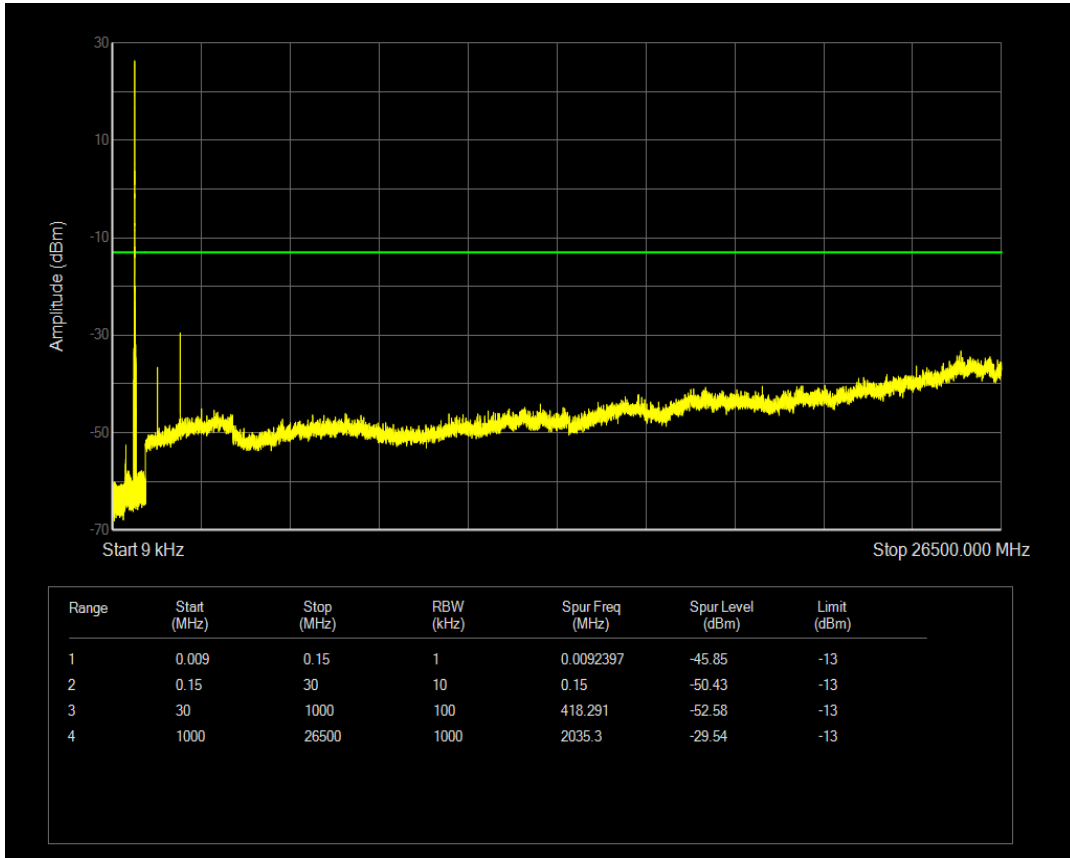

Band71 16QAM BW=5MHz Channel=133297 RB Size=1 Position=#0

Band71 16QAM BW=5MHz Channel=133297 RB Size=25 Position=#0