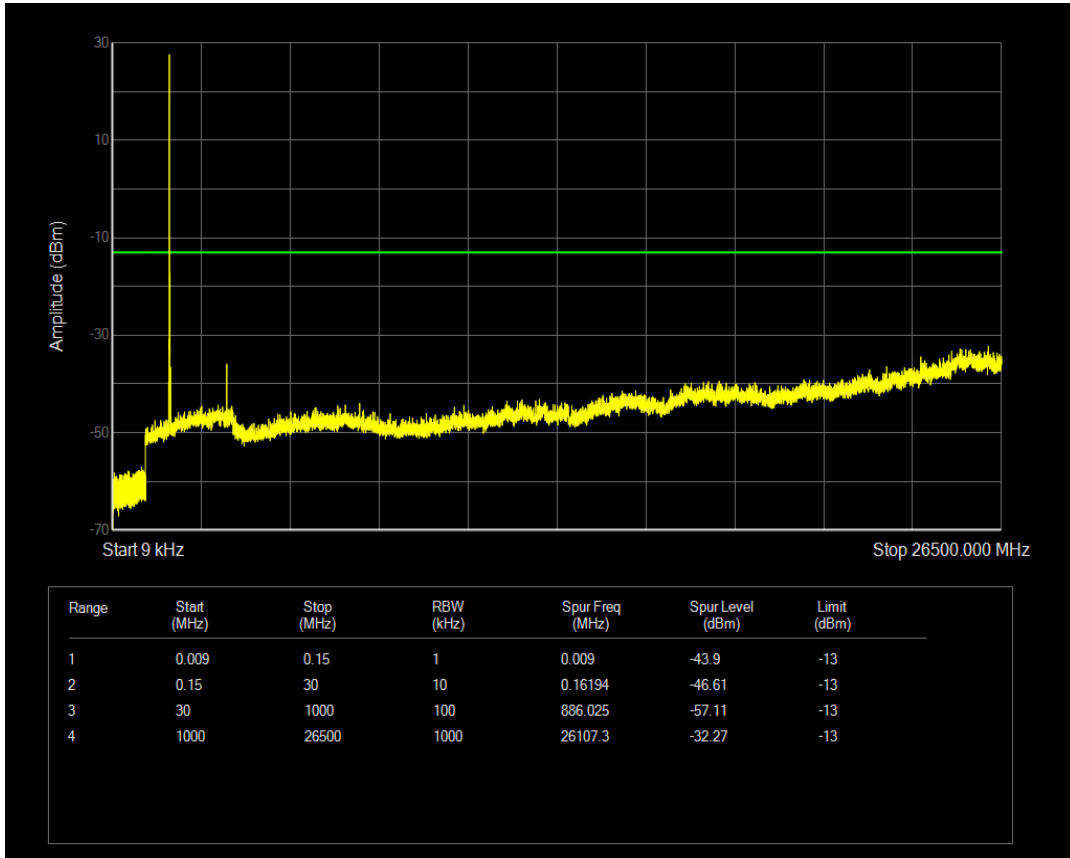

Band66 16QAM BW=10MHz Channel=132022 RB Size=1 Position=#0

Band66 16QAM BW=10MHz Channel=132022 RB Size=50 Position=#0