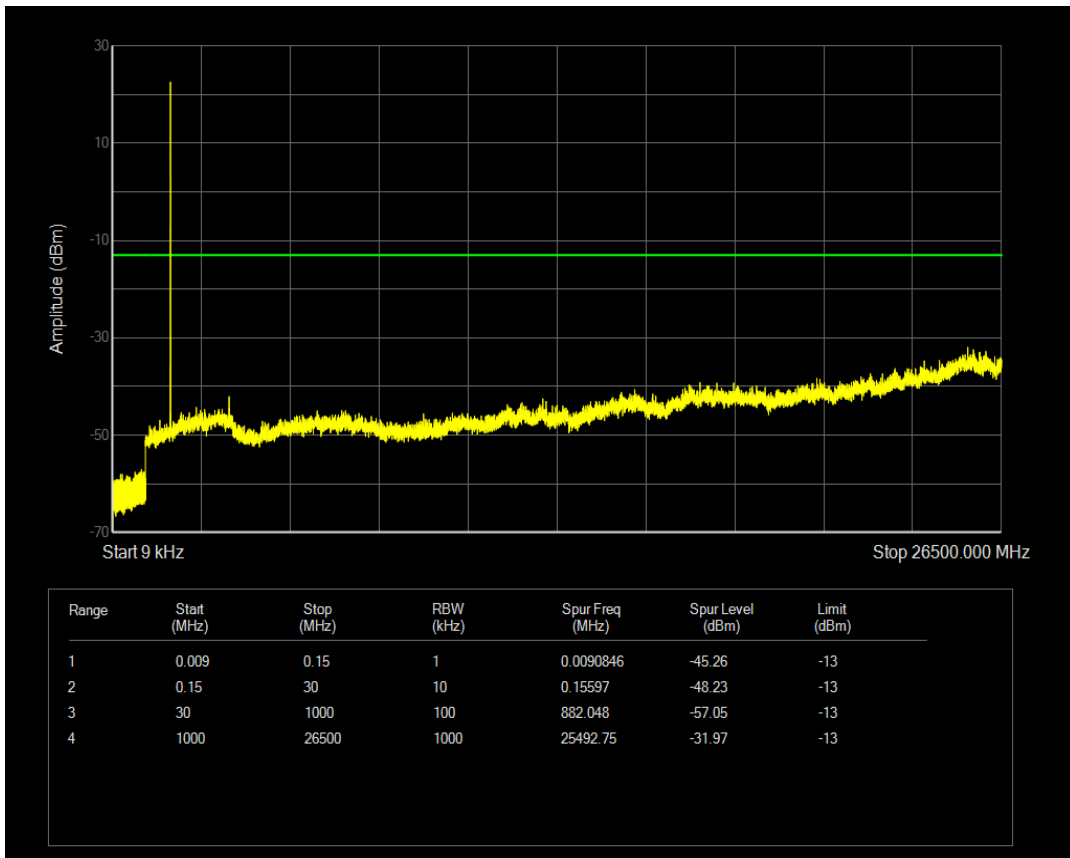

Band66 16QAM BW=3MHz Channel=132322 RB Size=15 Position=#0

Band66 QPSK BW=3MHz Channel=132657 RB Size=1 Position=#0