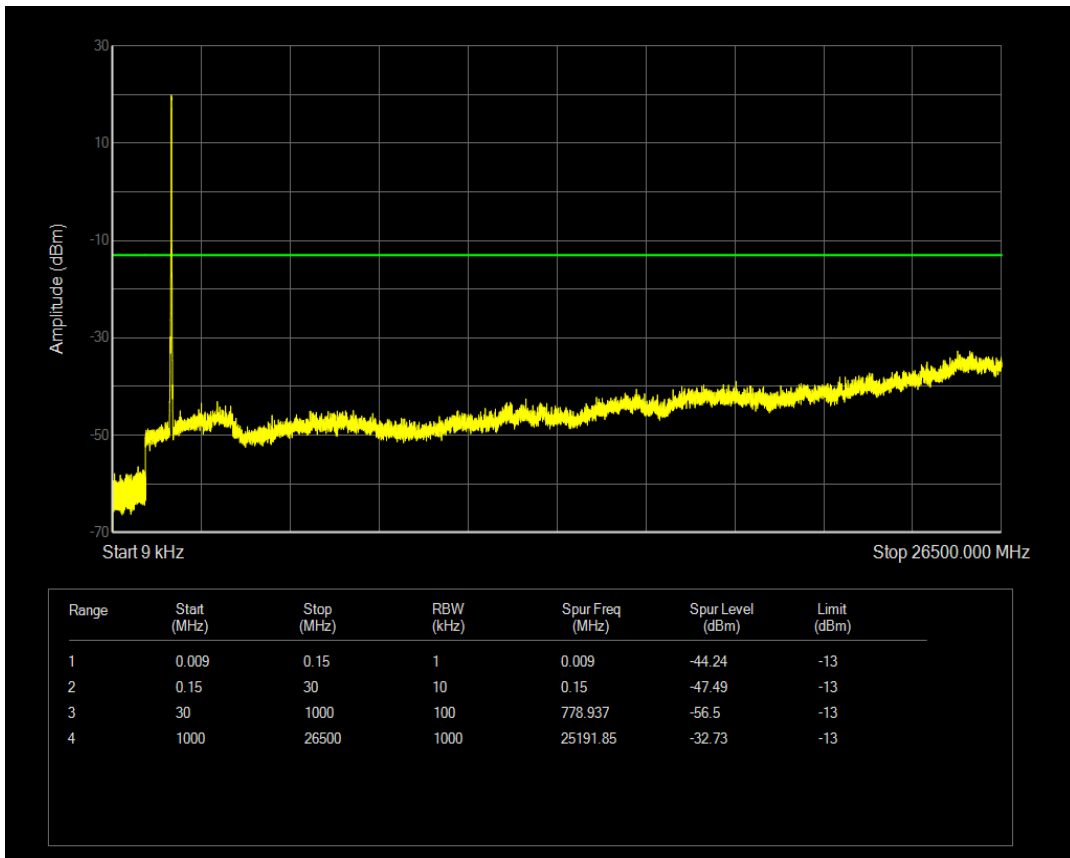

Band66 QPSK BW=15MHz Channel=132597 RB Size=75 Position=#0

Band66 16QAM BW=15MHz Channel=132597 RB Size=1 Position=#0