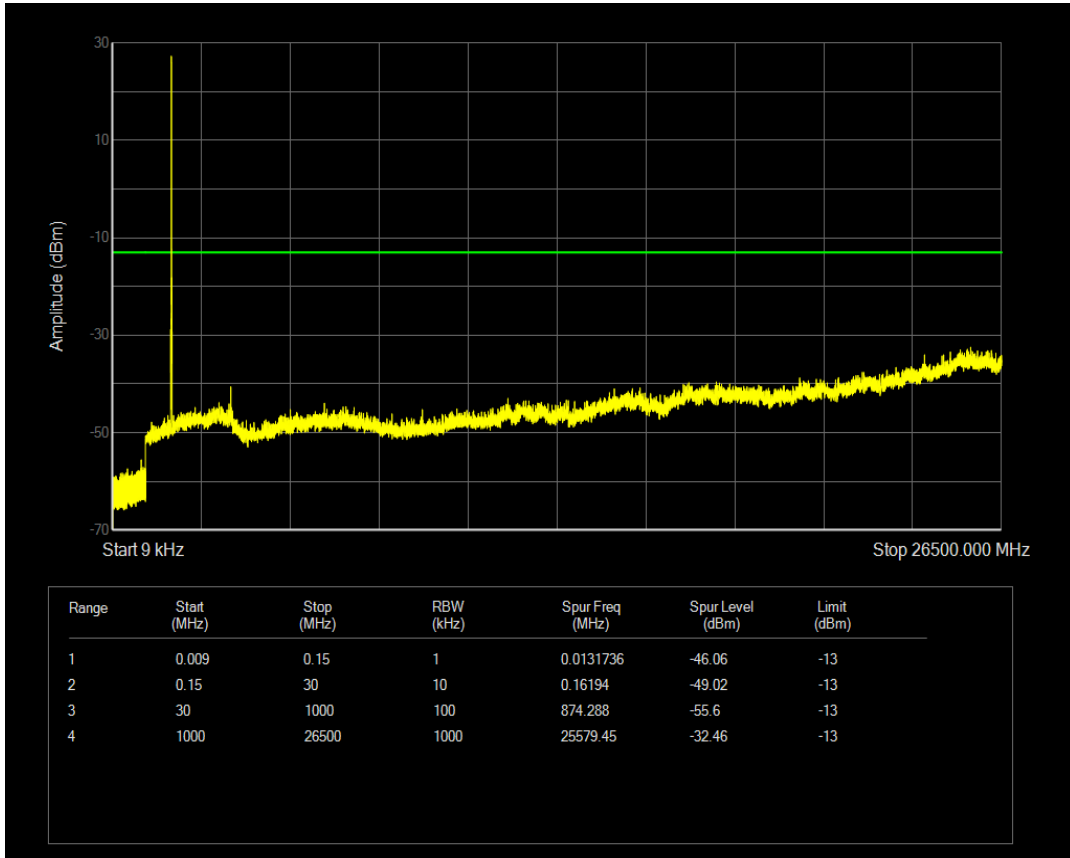

Band66 16QAM BW=10MHz Channel=132622 RB Size=1 Position=#0

Band66 16QAM BW=10MHz Channel=132622 RB Size=50 Position=#0