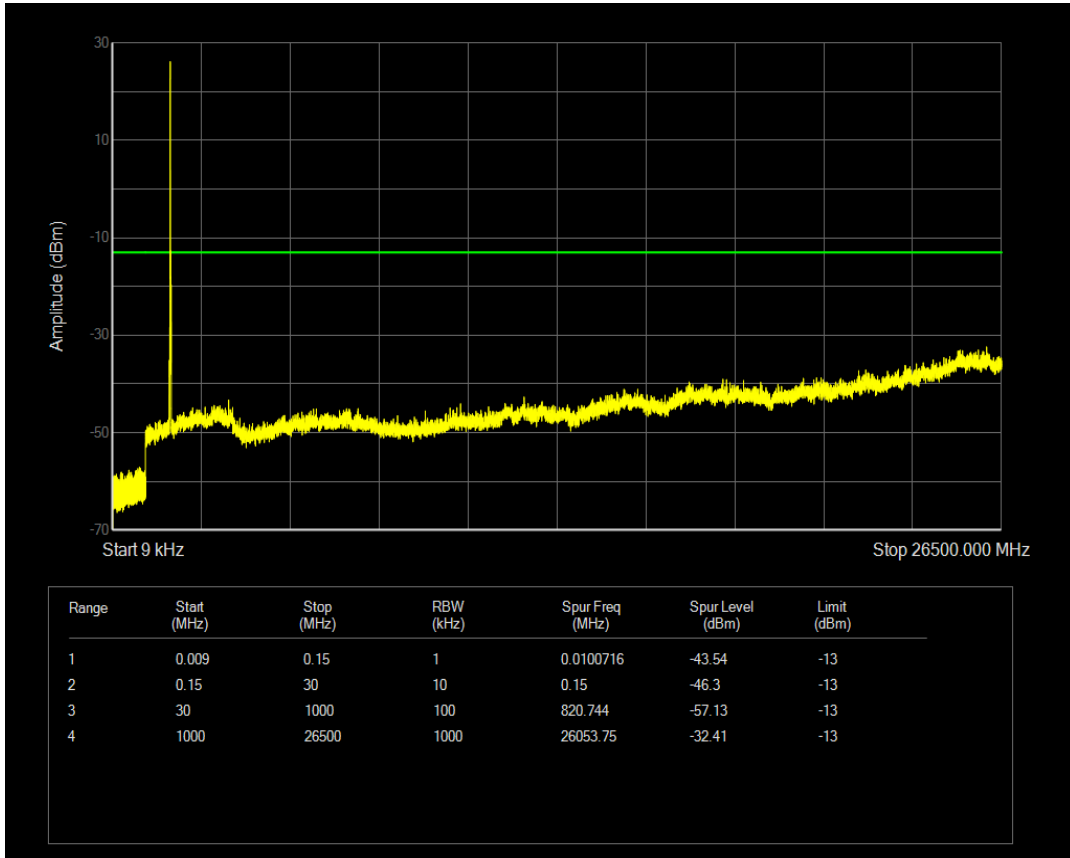

Band66 16QAM BW=15MHz Channel=132322 RB Size=1 Position=#0

Band66 16QAM BW=15MHz Channel=132322 RB Size=75 Position=#0