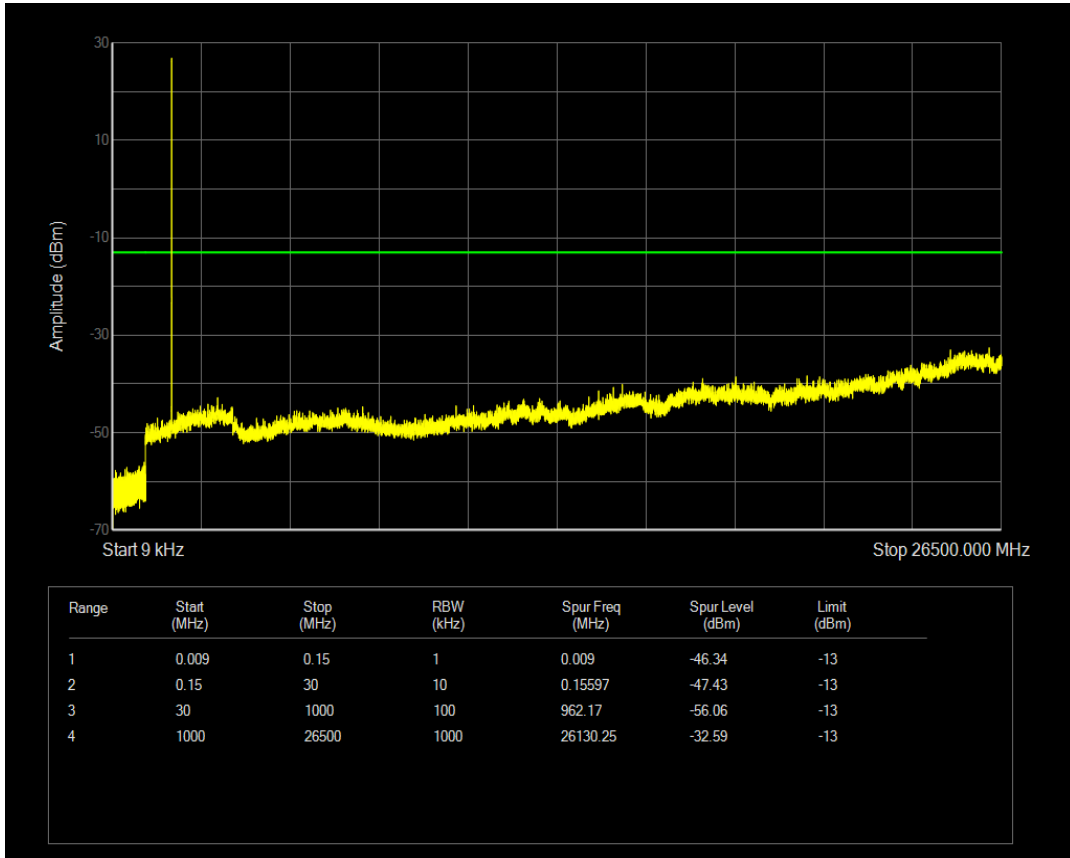

Band66 QPSK BW=1.4MHz Channel=132665 RB Size=6 Position=#0

Band66 16QAM BW=1.4MHz Channel=132665 RB Size=1 Position=#0

Band66 16QAM BW=1.4MHz Channel=132665 RB Size=6 Position=#0

Band66 QPSK BW=3MHz Channel=131987 RB Size=1 Position=#0