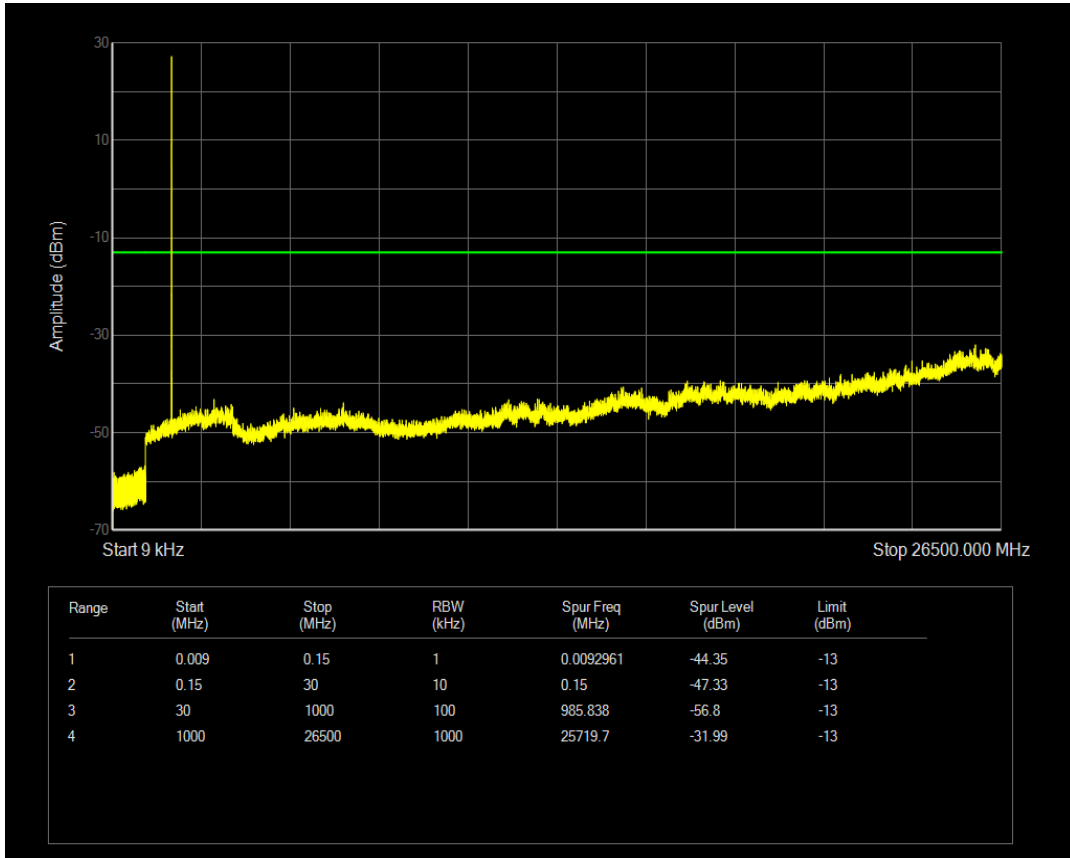

Band66 QPSK BW=3MHz Channel=132322 RB Size=15 Position=#0

Band66 16QAM BW=3MHz Channel=132322 RB Size=1 Position=#0

Band66 16QAM BW=3MHz Channel=132322 RB Size=15 Position=#0

Band66 QPSK BW=3MHz Channel=132657 RB Size=1 Position=#0