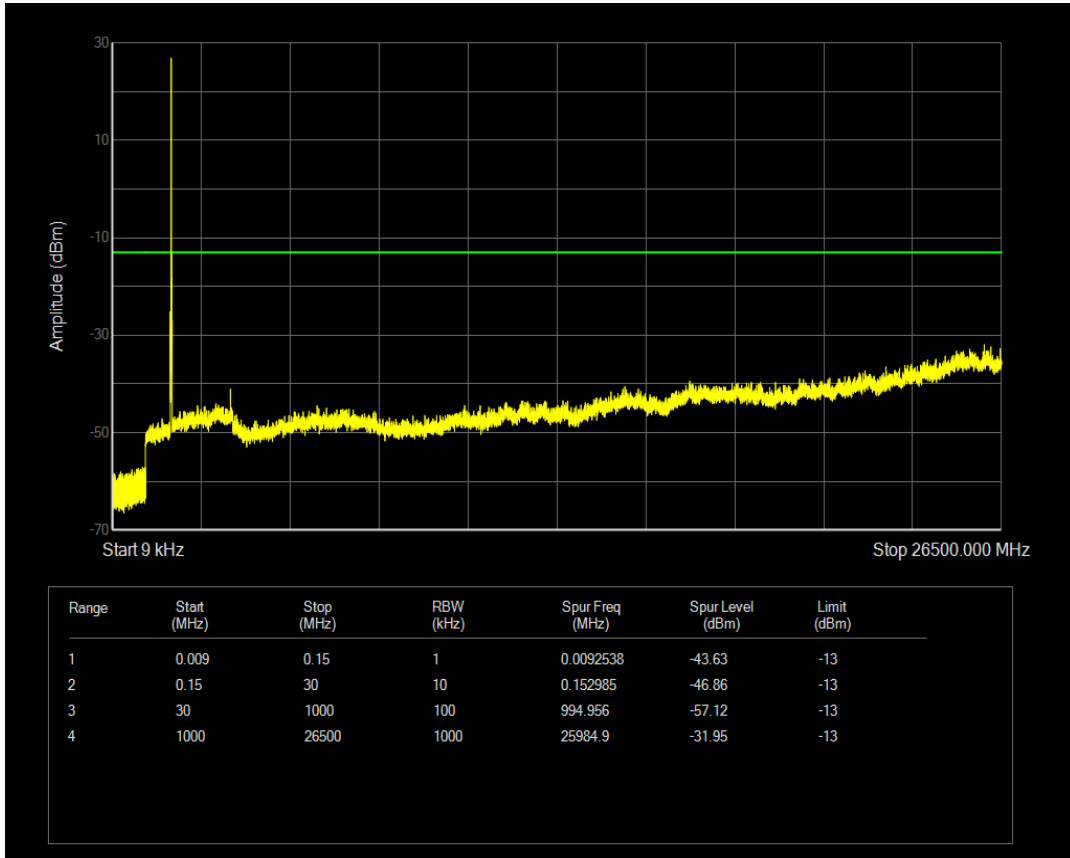

Band66 16QAM BW=15MHz Channel=132597 RB Size=1 Position=#0

Band66 16QAM BW=15MHz Channel=132597 RB Size=75 Position=#0