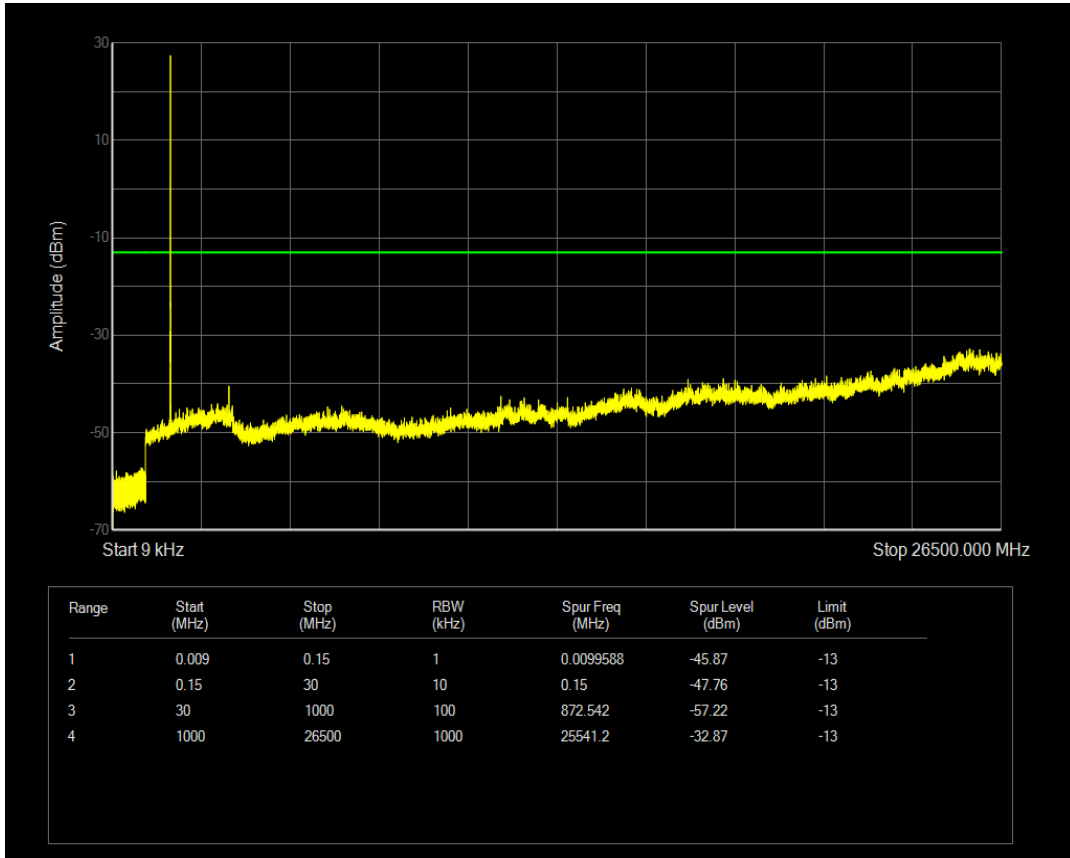

Band66 16QAM BW=5MHz Channel=132322 RB Size=1 Position=#0

Band66 16QAM BW=5MHz Channel=132322 RB Size=25 Position=#0