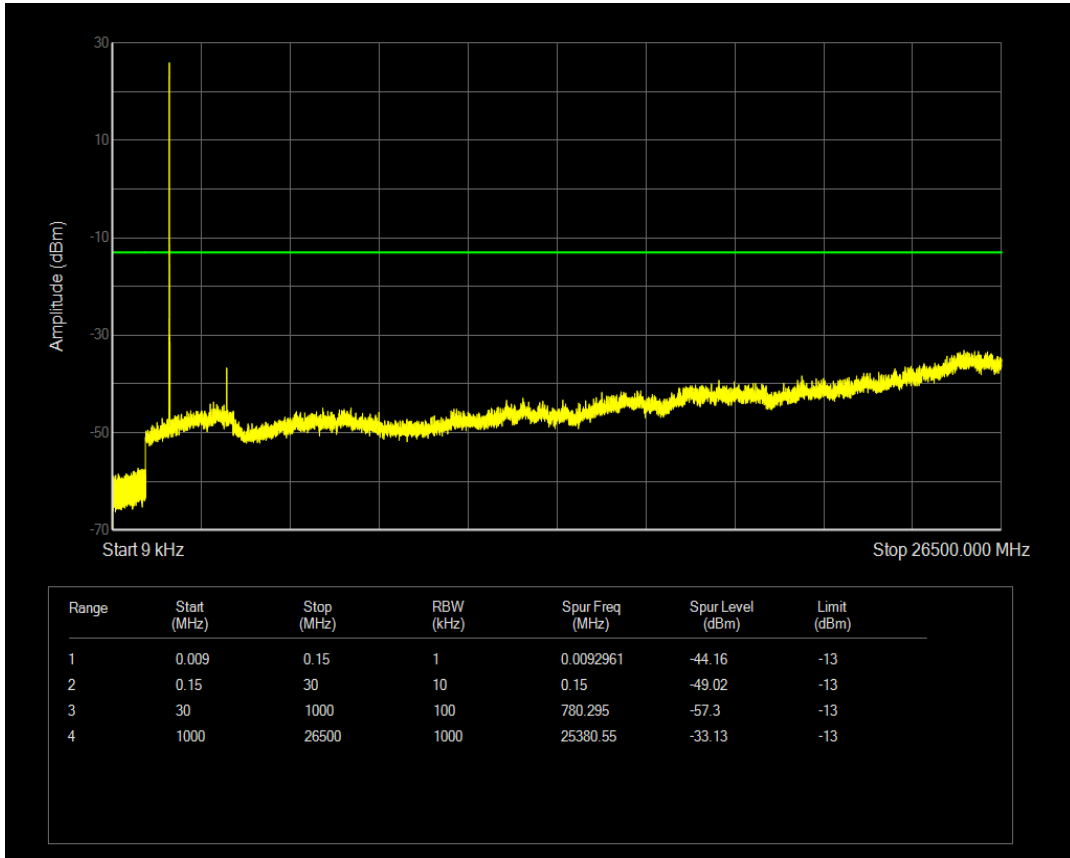

Band66 16QAM BW=5MHz Channel=131997 RB Size=1 Position=#0

Band66 16QAM BW=5MHz Channel=131997 RB Size=25 Position=#0