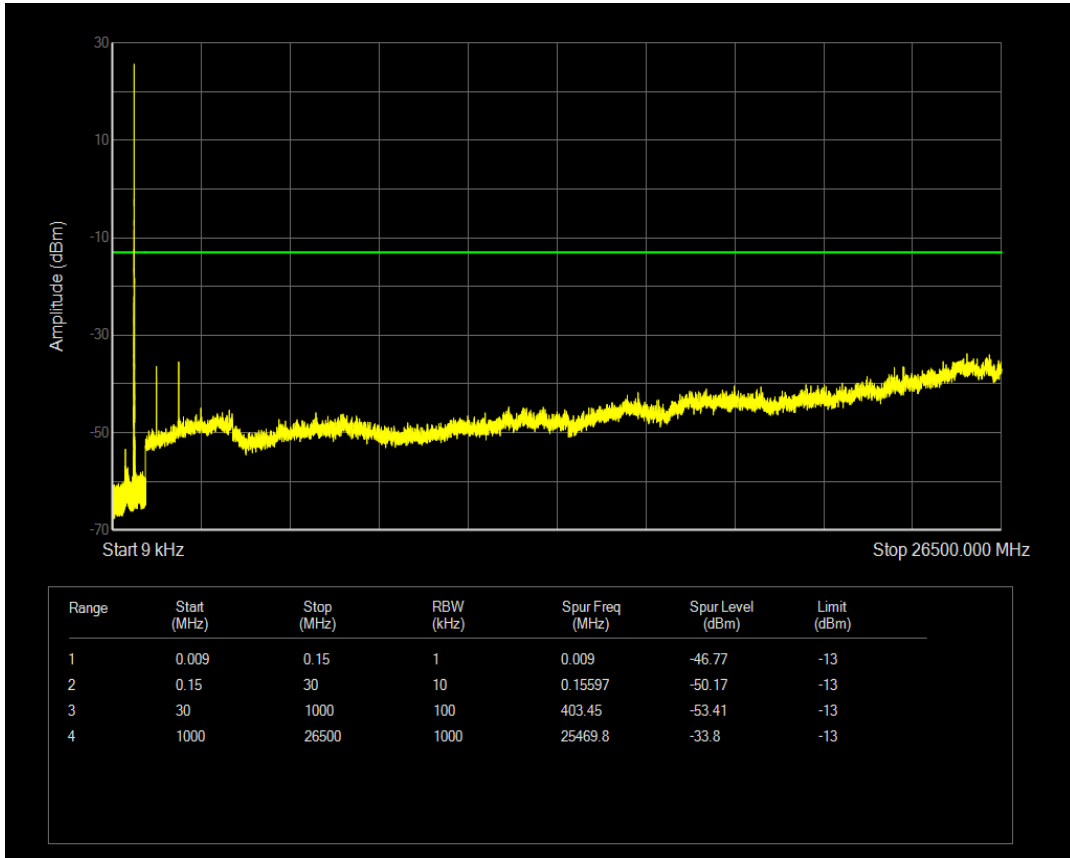

Band71 16QAM BW=5MHz Channel=133147 RB Size=1 Position=#0

Band71 16QAM BW=5MHz Channel=133147 RB Size=25 Position=#0