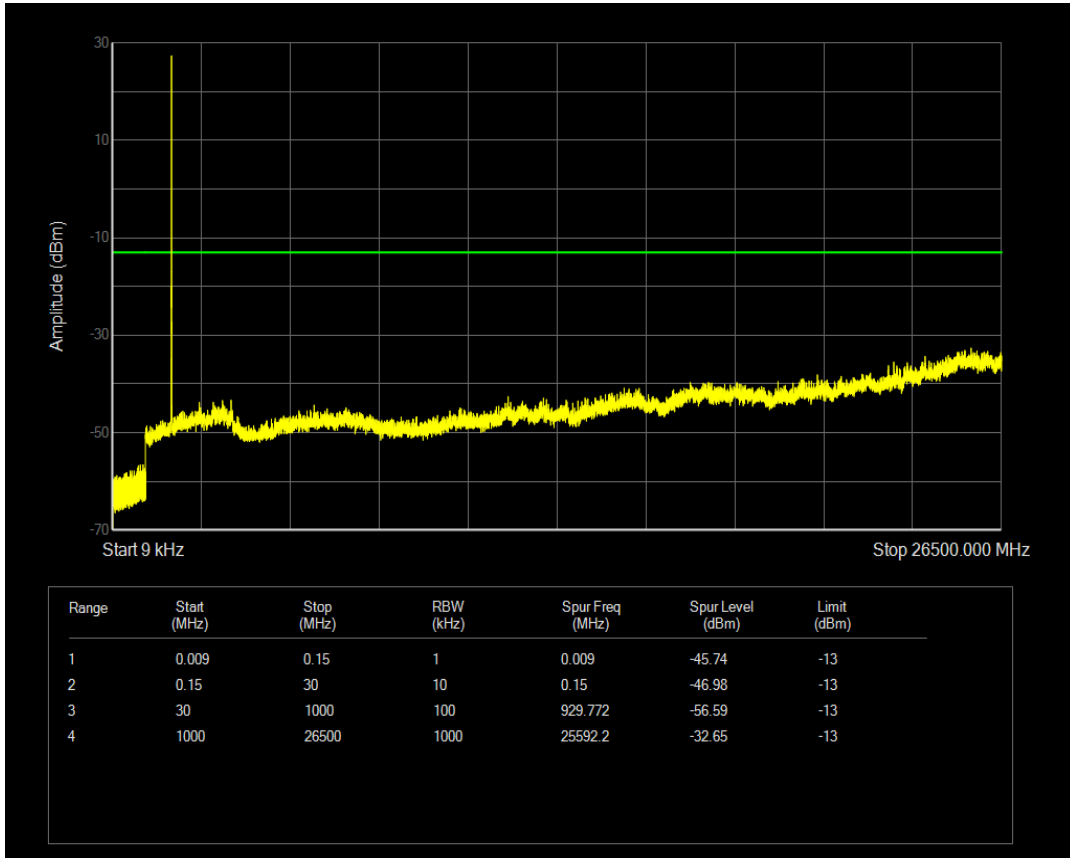

Band66 QPSK BW=5MHz Channel=132322 RB Size=25 Position=#0

Band66 16QAM BW=5MHz Channel=132322 RB Size=1 Position=#0

Band66 16QAM BW=5MHz Channel=132322 RB Size=25 Position=#0

Band66 QPSK BW=5MHz Channel=132647 RB Size=1 Position=#0