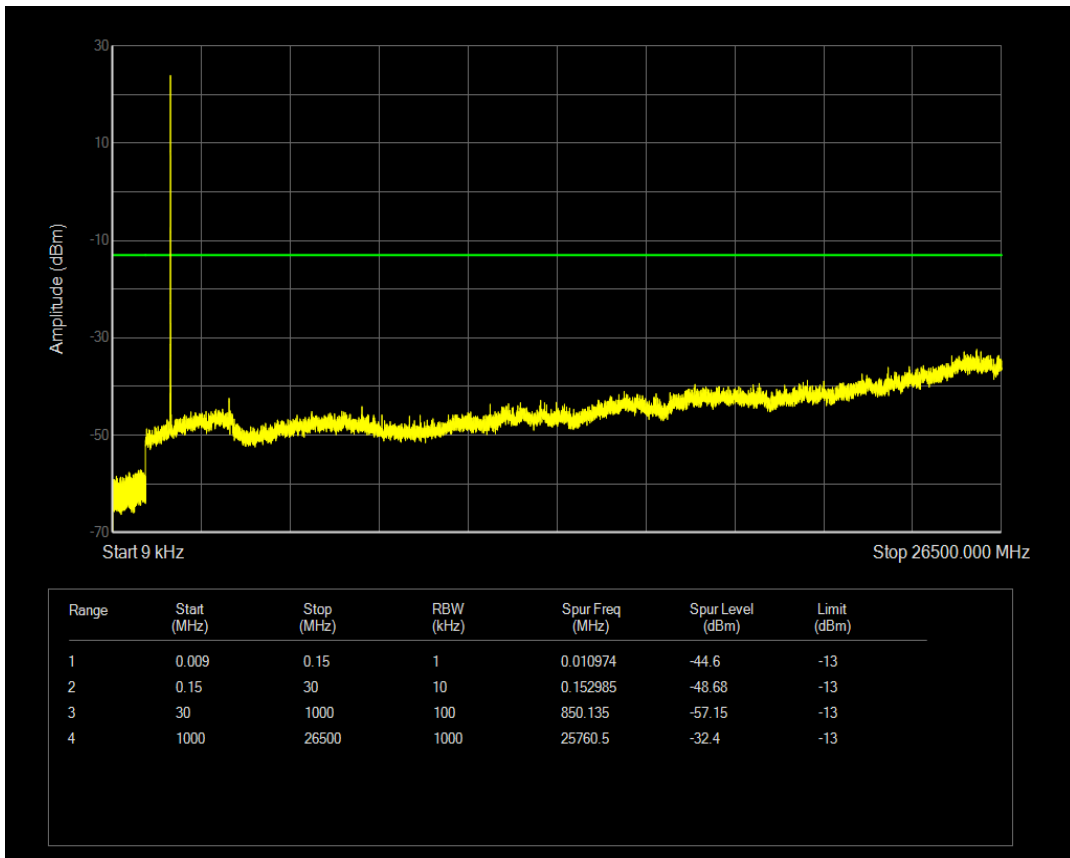

Band66 QPSK BW=3MHz Channel=132322 RB Size=15 Position=#0

Band66 16QAM BW=3MHz Channel=132322 RB Size=1 Position=#0