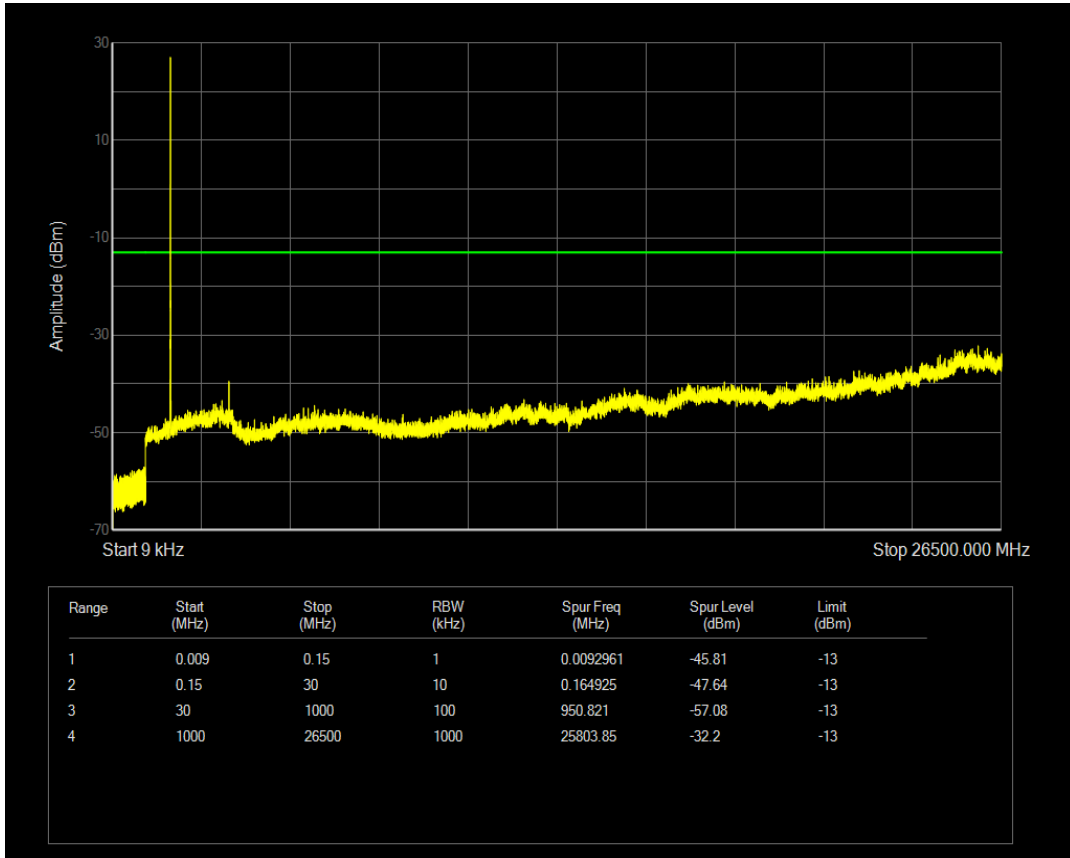

Band66 QPSK BW=5MHz Channel=131997 RB Size=25 Position=#0

Band66 16QAM BW=5MHz Channel=131997 RB Size=1 Position=#0

Band66 16QAM BW=5MHz Channel=131997 RB Size=25 Position=#0

Band66 QPSK BW=5MHz Channel=132322 RB Size=1 Position=#0