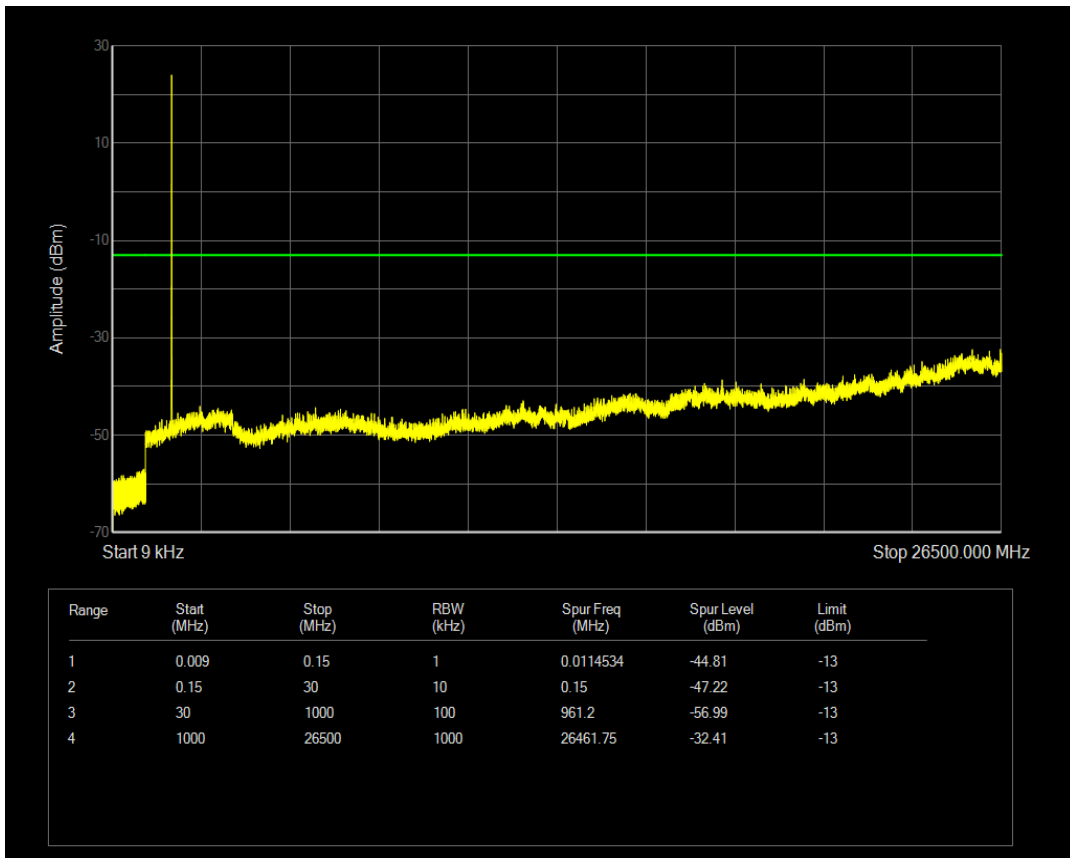

Band66 QPSK BW=3MHz Channel=132657 RB Size=15 Position=#0

Band66 16QAM BW=3MHz Channel=132657 RB Size=1 Position=#0