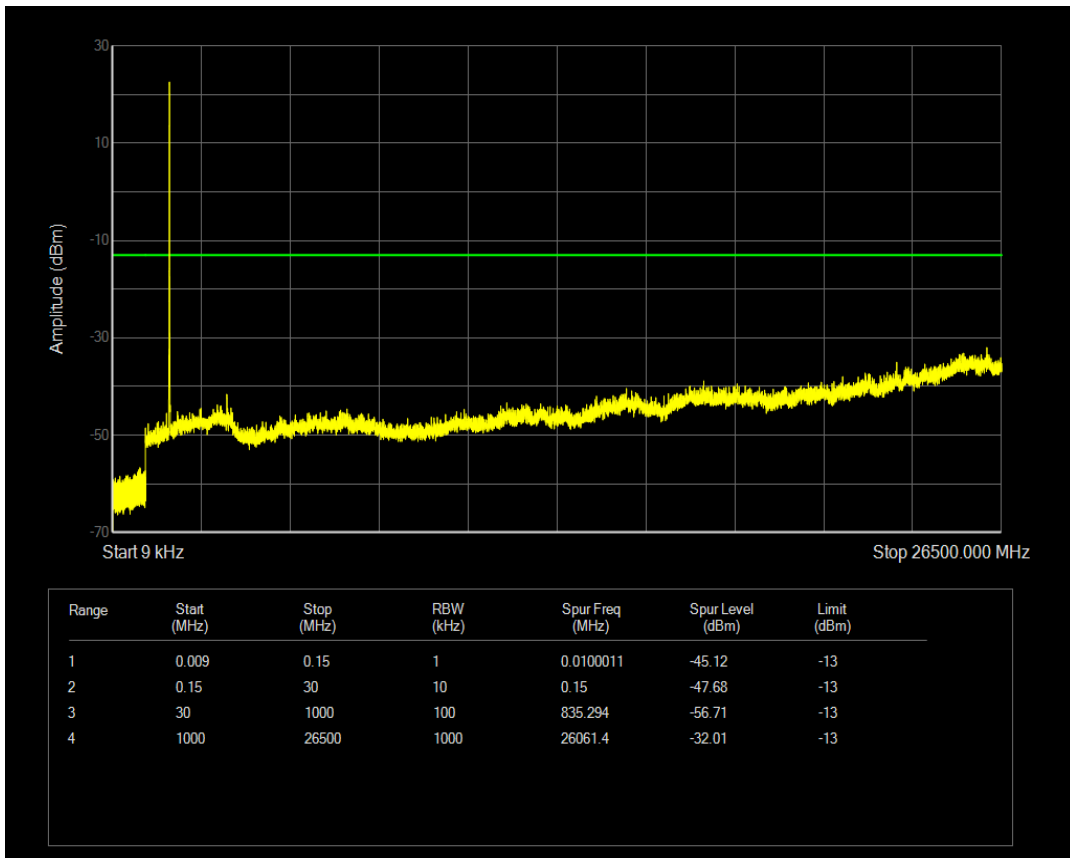

Band66 QPSK BW=5MHz Channel=131997 RB Size=25 Position=#0

Band66 16QAM BW=5MHz Channel=131997 RB Size=1 Position=#0