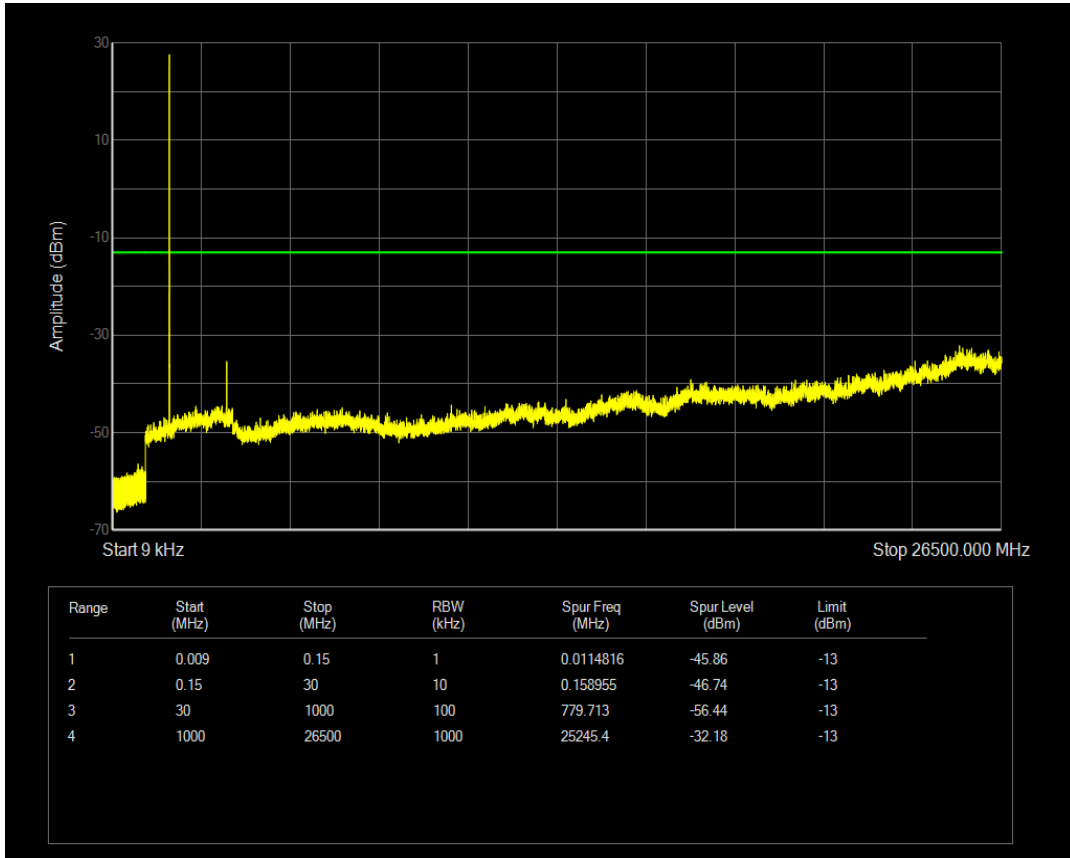

Band66 QPSK BW=1.4MHz Channel=132665 RB Size=6 Position=#0

Band66 16QAM BW=1.4MHz Channel=132665 RB Size=1 Position=#0

Band66 16QAM BW=1.4MHz Channel=132665 RB Size=6 Position=#0

Band66 QPSK BW=3MHz Channel=131987 RB Size=1 Position=#0