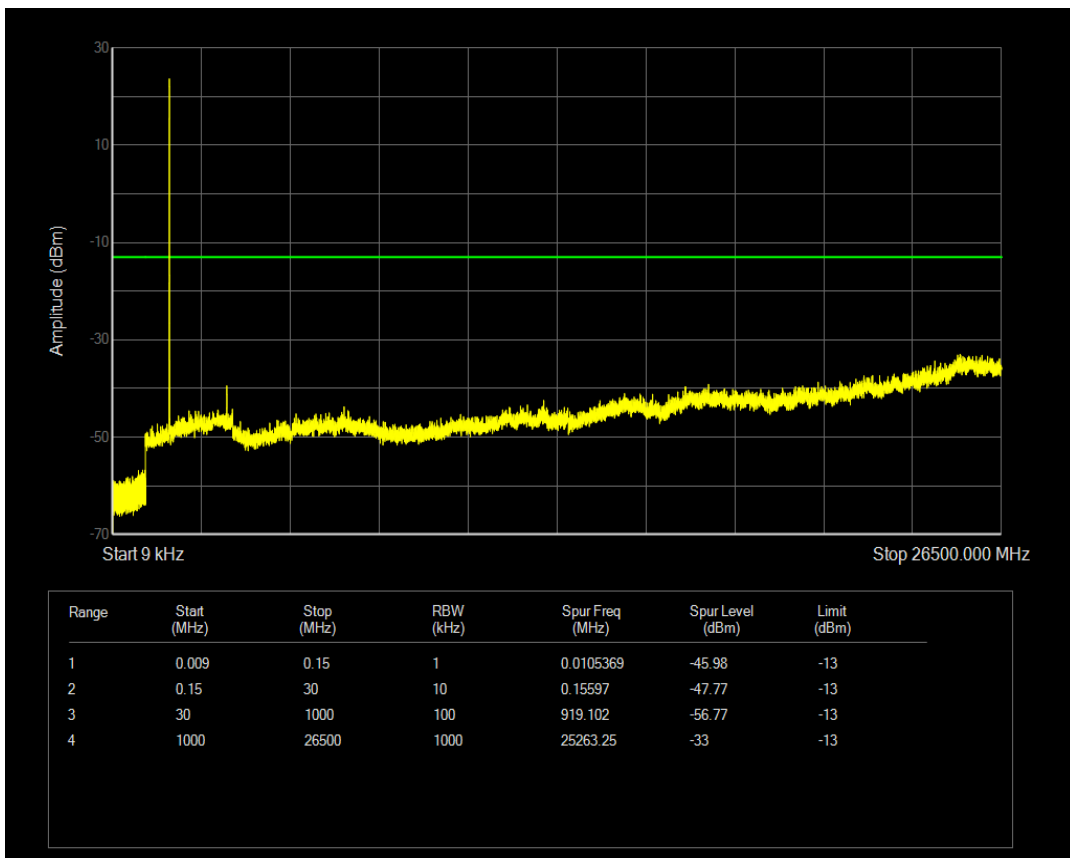

Band66 16QAM BW=3MHz Channel=131987 RB Size=15 Position=#0

Band66 QPSK BW=3MHz Channel=132322 RB Size=1 Position=#0