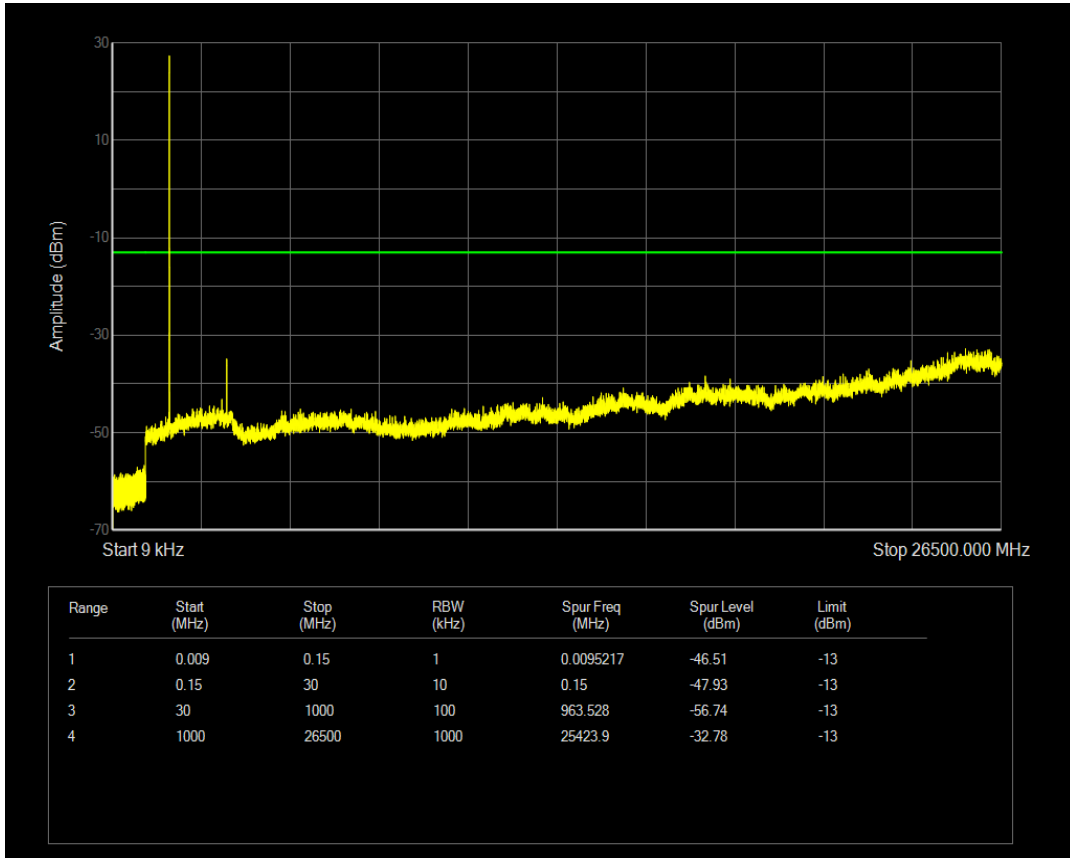

Band66 16QAM BW=3MHz Channel=131987 RB Size=1 Position=#0

Band66 16QAM BW=3MHz Channel=131987 RB Size=15 Position=#0