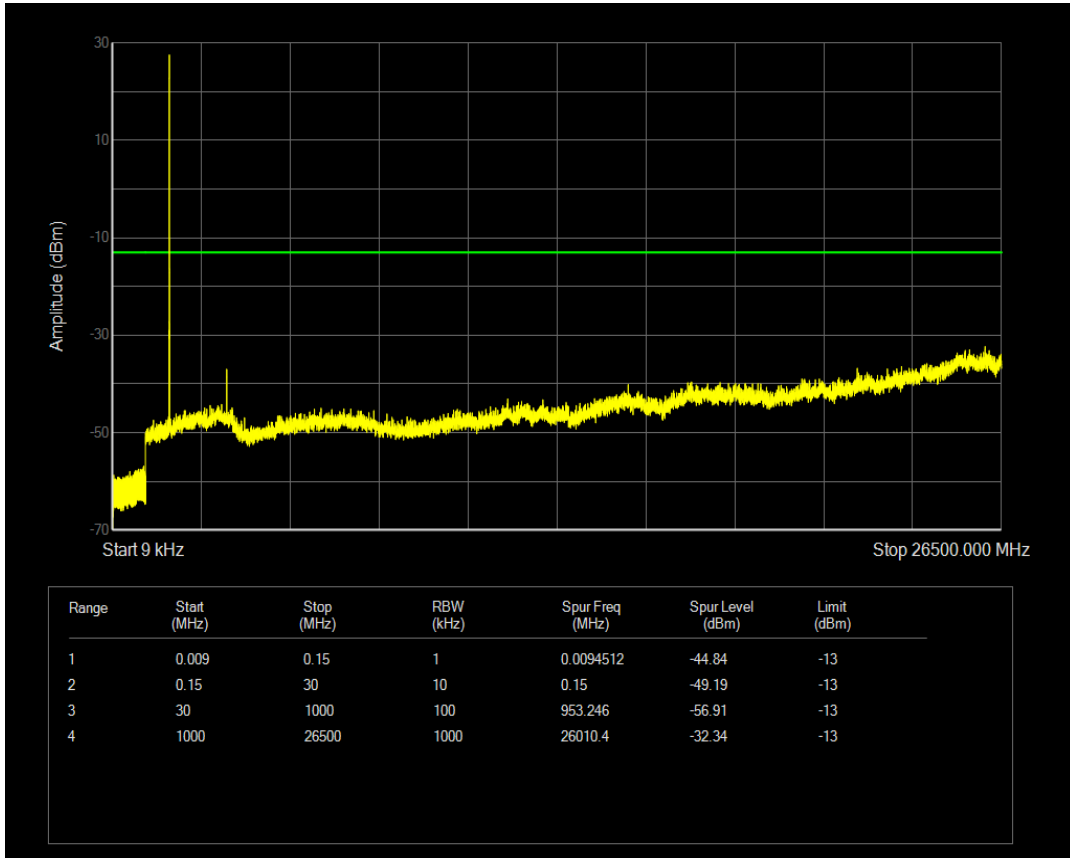

Band66 QPSK BW=3MHz Channel=132657 RB Size=15 Position=#0

Band66 16QAM BW=3MHz Channel=132657 RB Size=1 Position=#0

Band66 16QAM BW=3MHz Channel=132657 RB Size=15 Position=#0

Band66 QPSK BW=5MHz Channel=131997 RB Size=1 Position=#0