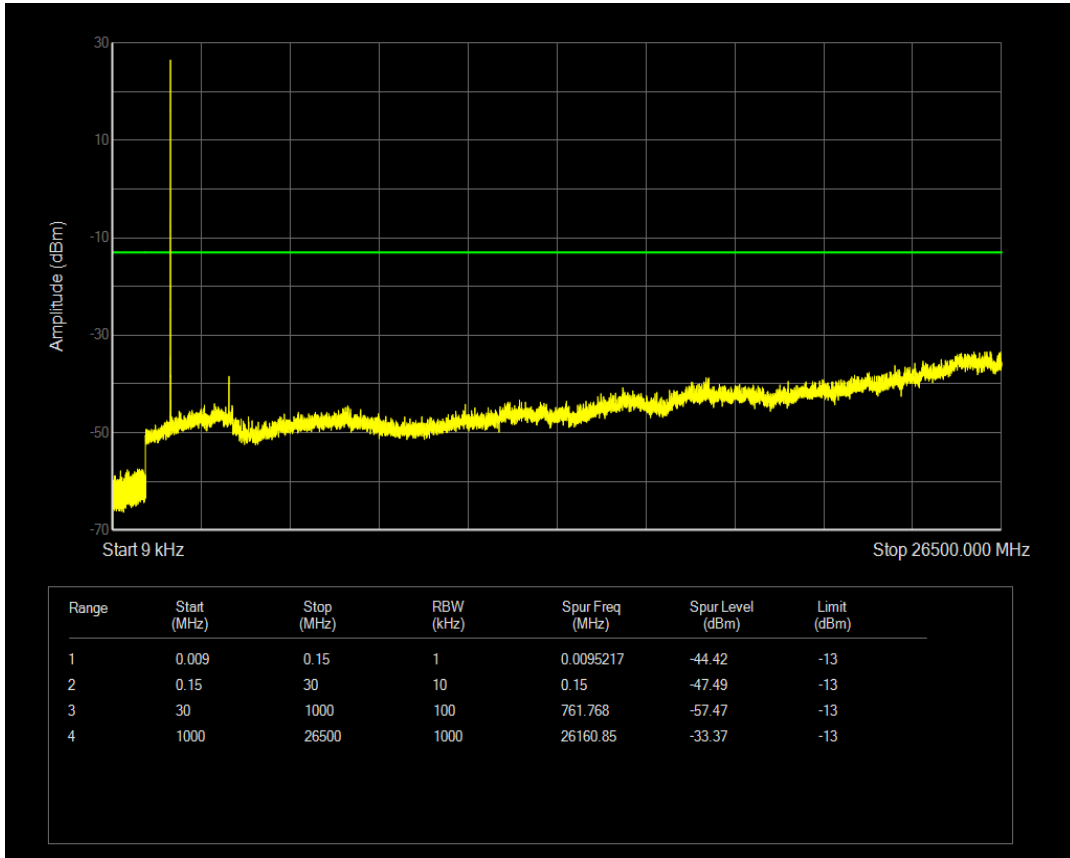

Band66 16QAM BW=3MHz Channel=132322 RB Size=1 Position=#0

Band66 16QAM BW=3MHz Channel=132322 RB Size=15 Position=#0