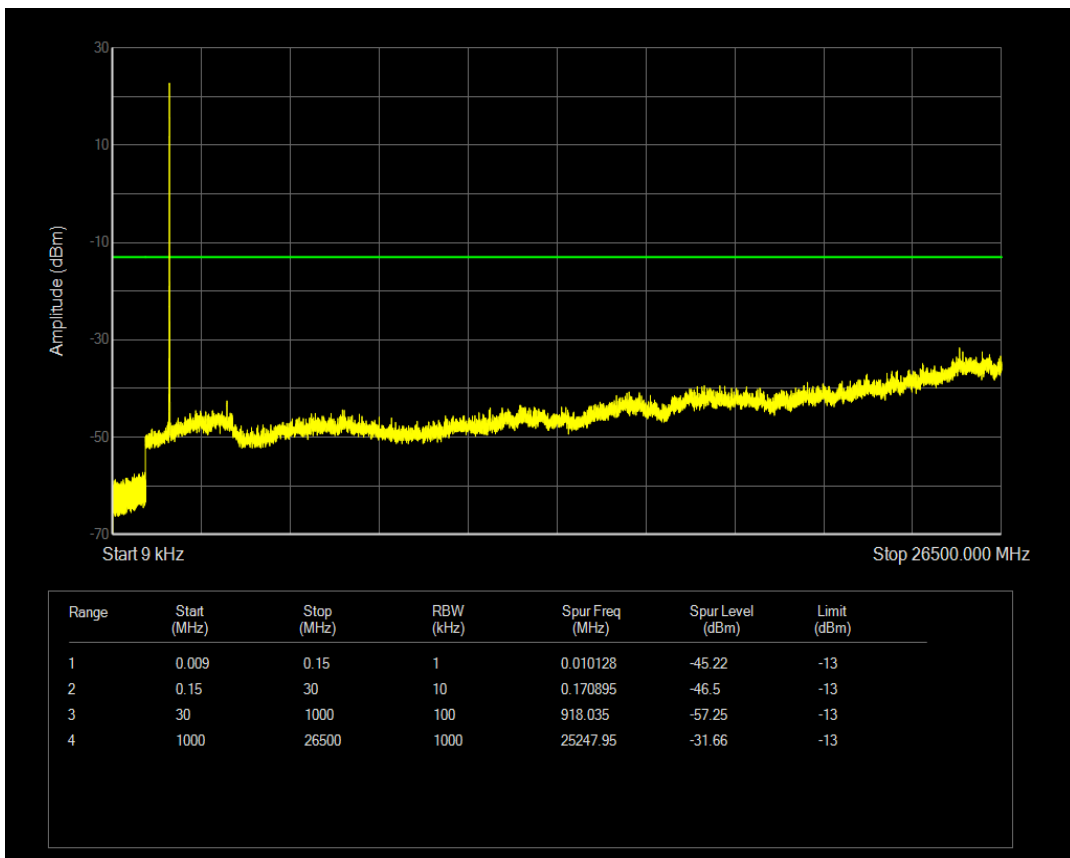

Band66 16QAM BW=5MHz Channel=131997 RB Size=25 Position=#0

Band66 QPSK BW=5MHz Channel=132322 RB Size=1 Position=#0