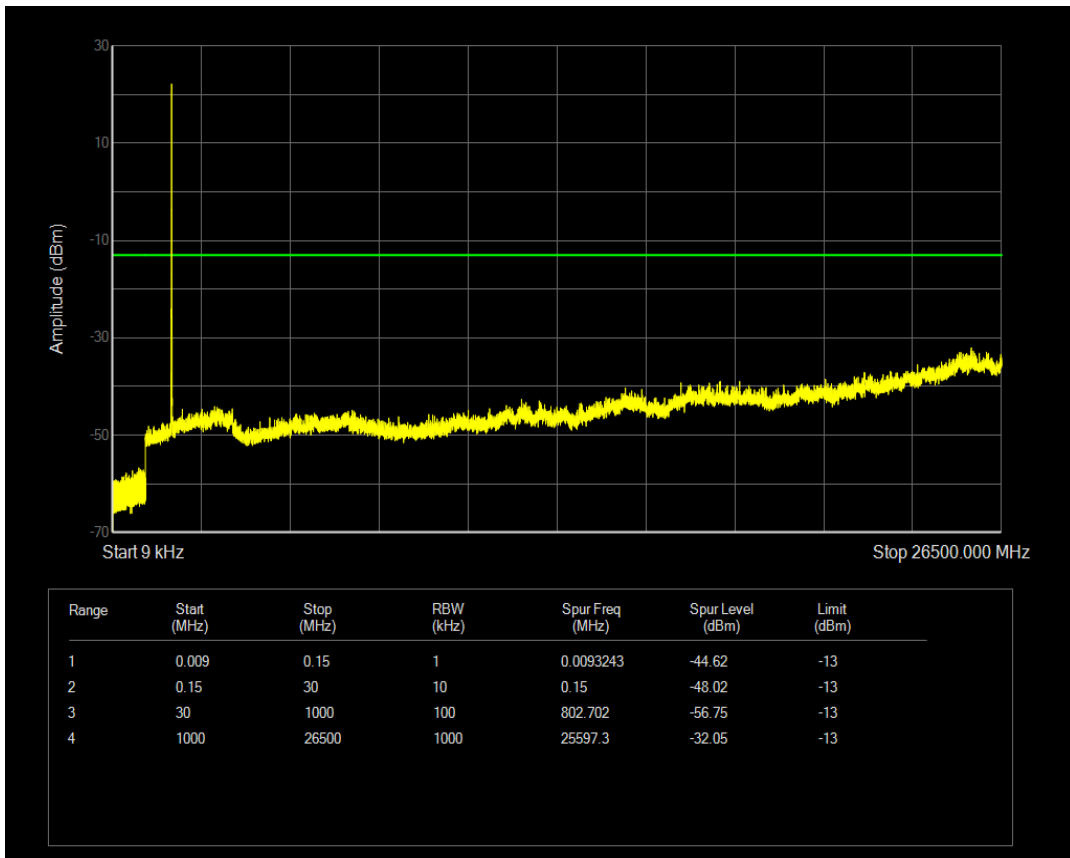

Band66 QPSK BW=5MHz Channel=132647 RB Size=25 Position=#0

Band66 16QAM BW=5MHz Channel=132647 RB Size=1 Position=#0