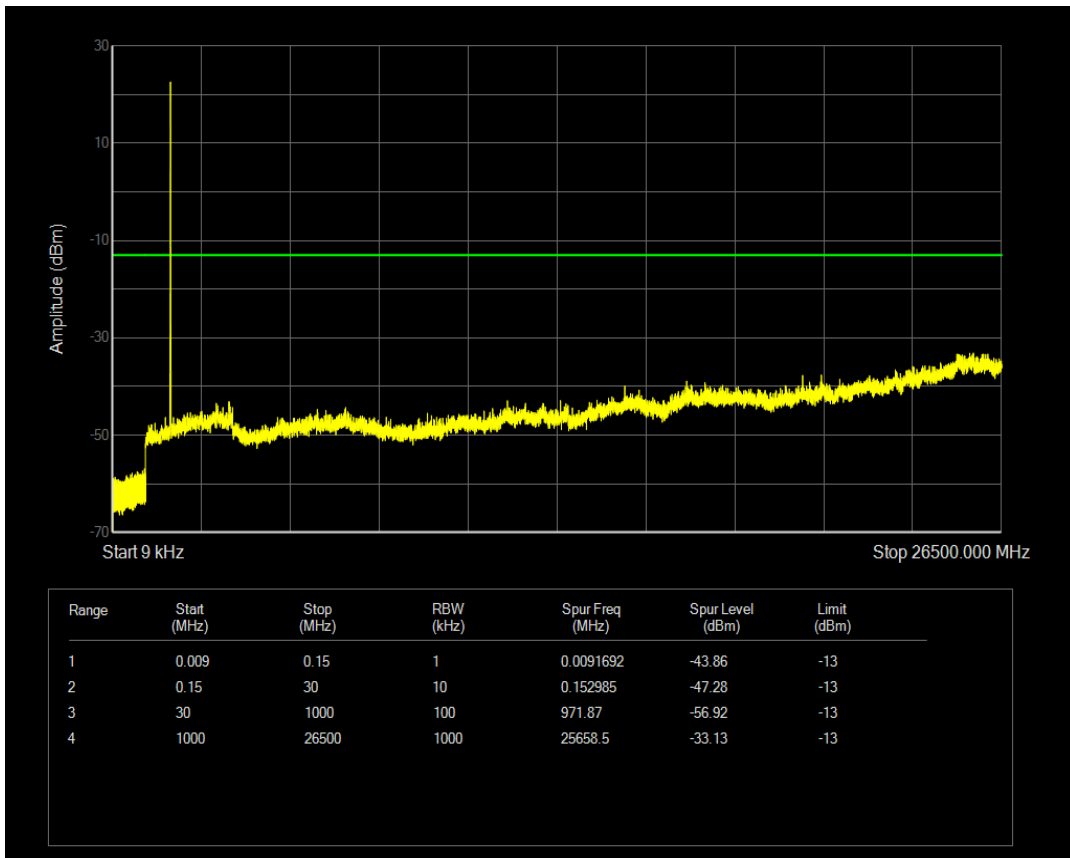

Band66 QPSK BW=5MHz Channel=132322 RB Size=25 Position=#0

Band66 16QAM BW=5MHz Channel=132322 RB Size=1 Position=#0