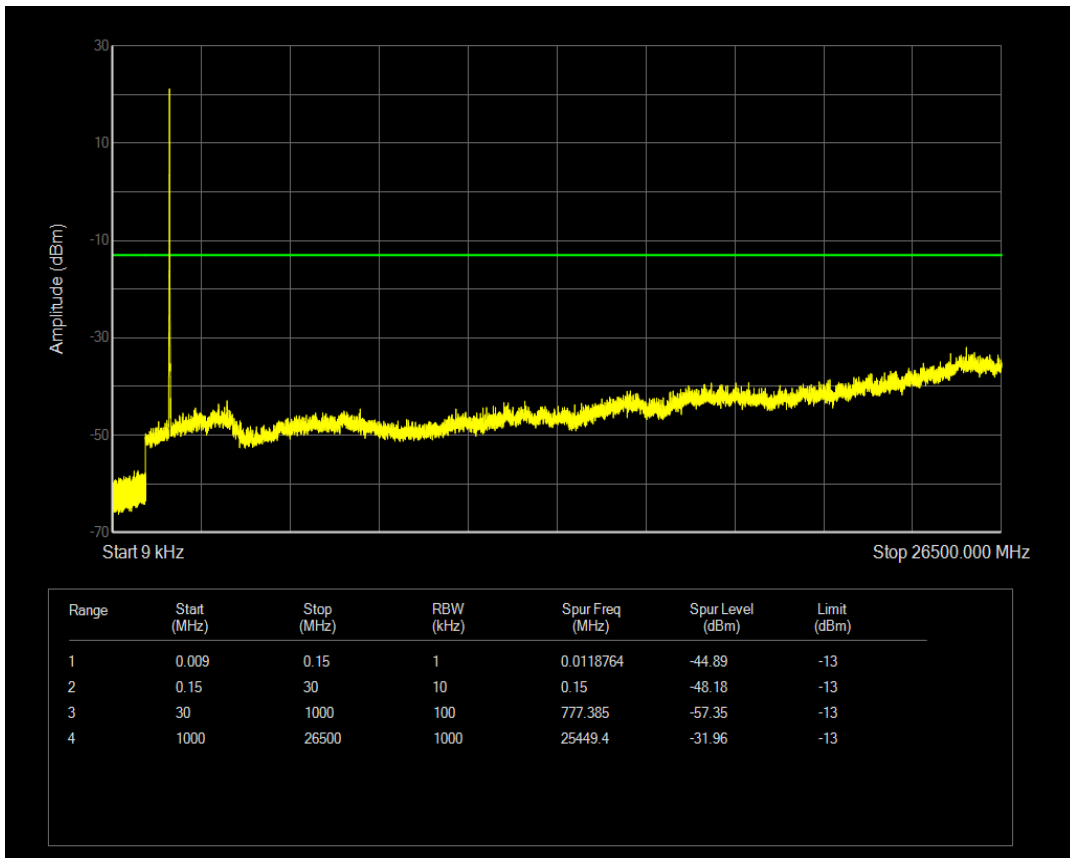

Band66 QPSK BW=10MHz Channel=132022 RB Size=50 Position=#0

Band66 16QAM BW=10MHz Channel=132022 RB Size=1 Position=#0