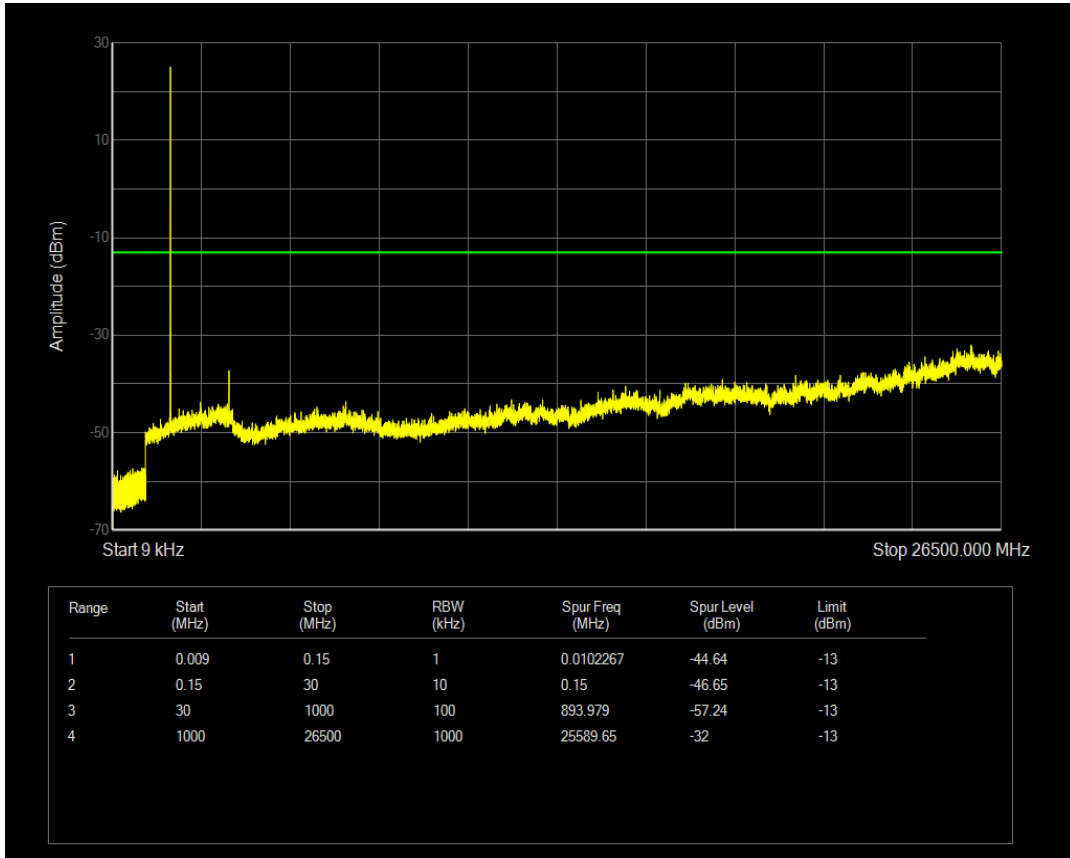

Band66 QPSK BW=3MHz Channel=131987 RB Size=15 Position=#0

Band66 16QAM BW=3MHz Channel=131987 RB Size=1 Position=#0

Band66 16QAM BW=3MHz Channel=131987 RB Size=15 Position=#0

Band66 QPSK BW=3MHz Channel=132322 RB Size=1 Position=#0