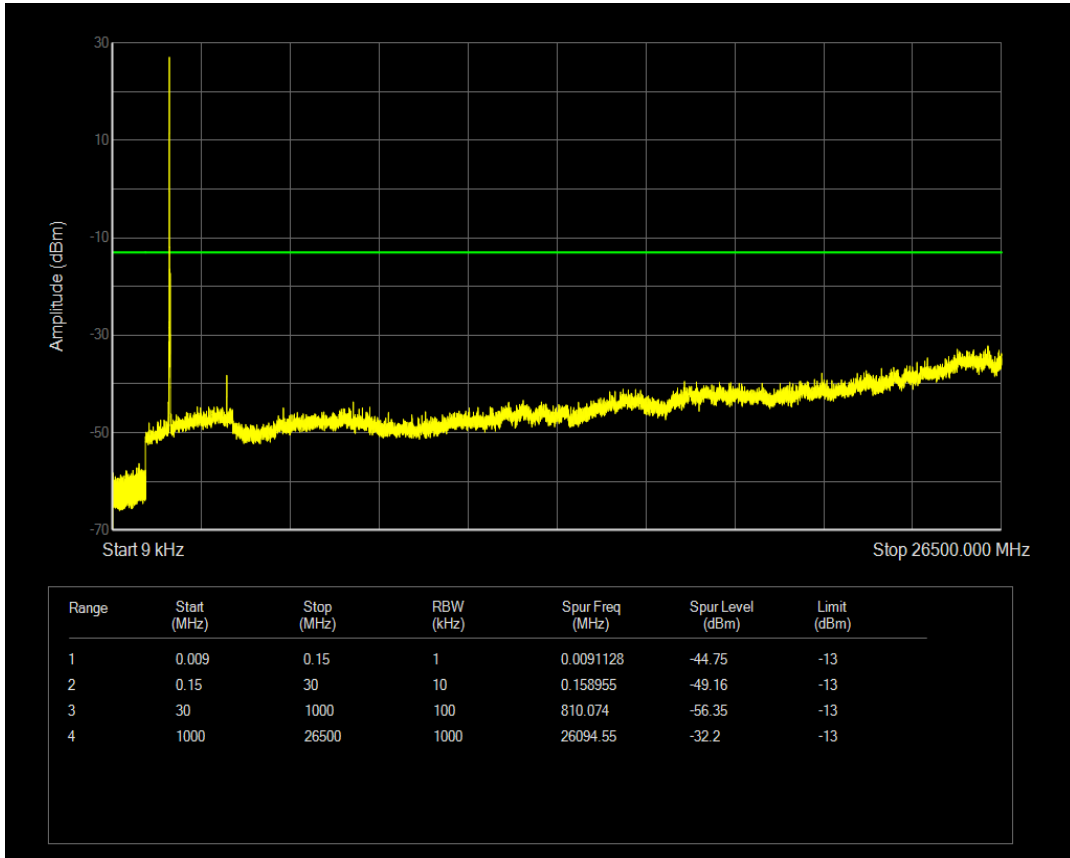

Band66 16QAM BW=15MHz Channel=132047 RB Size=1 Position=#0

Band66 16QAM BW=15MHz Channel=132047 RB Size=75 Position=#0