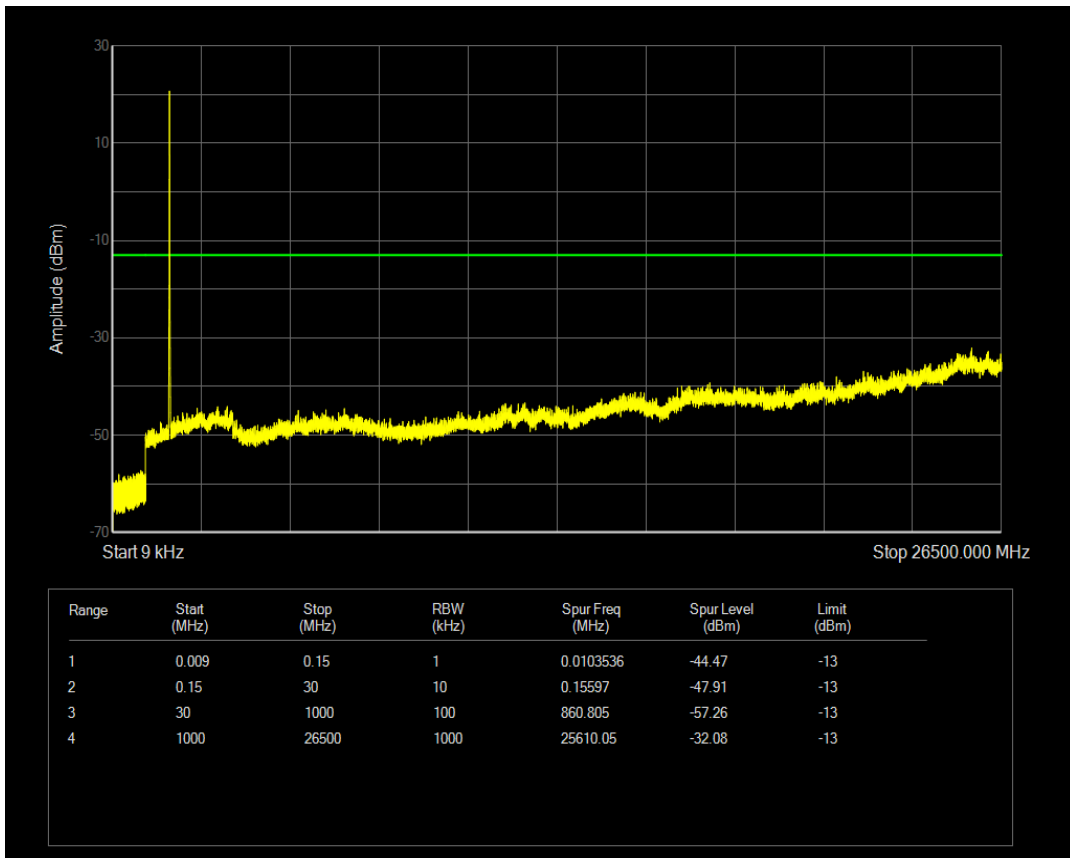

Band66 16QAM BW=10MHz Channel=132022 RB Size=50 Position=#0

Band66 QPSK BW=10MHz Channel=132322 RB Size=1 Position=#0