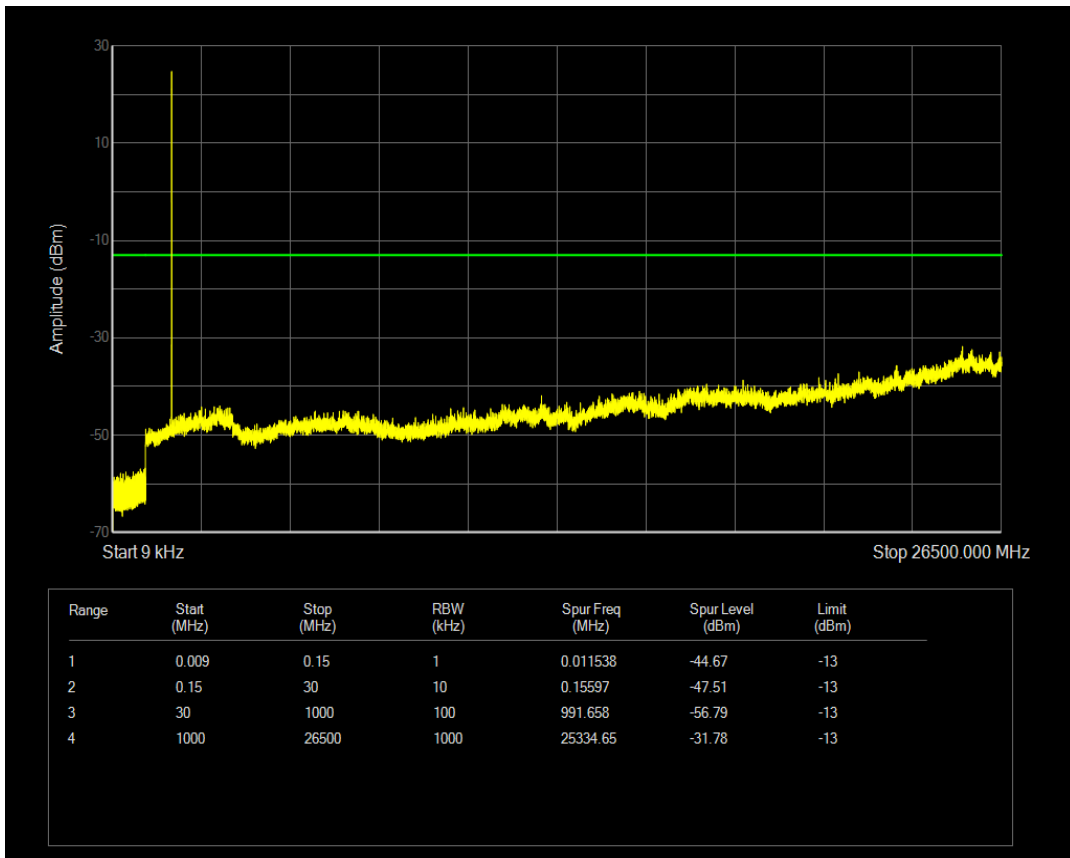

Band66 QPSK BW=1.4MHz Channel=132665 RB Size=6 Position=#0

Band66 16QAM BW=1.4MHz Channel=132665 RB Size=1 Position=#0

Band66 16QAM BW=1.4MHz Channel=132665 RB Size=6 Position=#0

Band66 QPSK BW=3MHz Channel=131987 RB Size=1 Position=#0