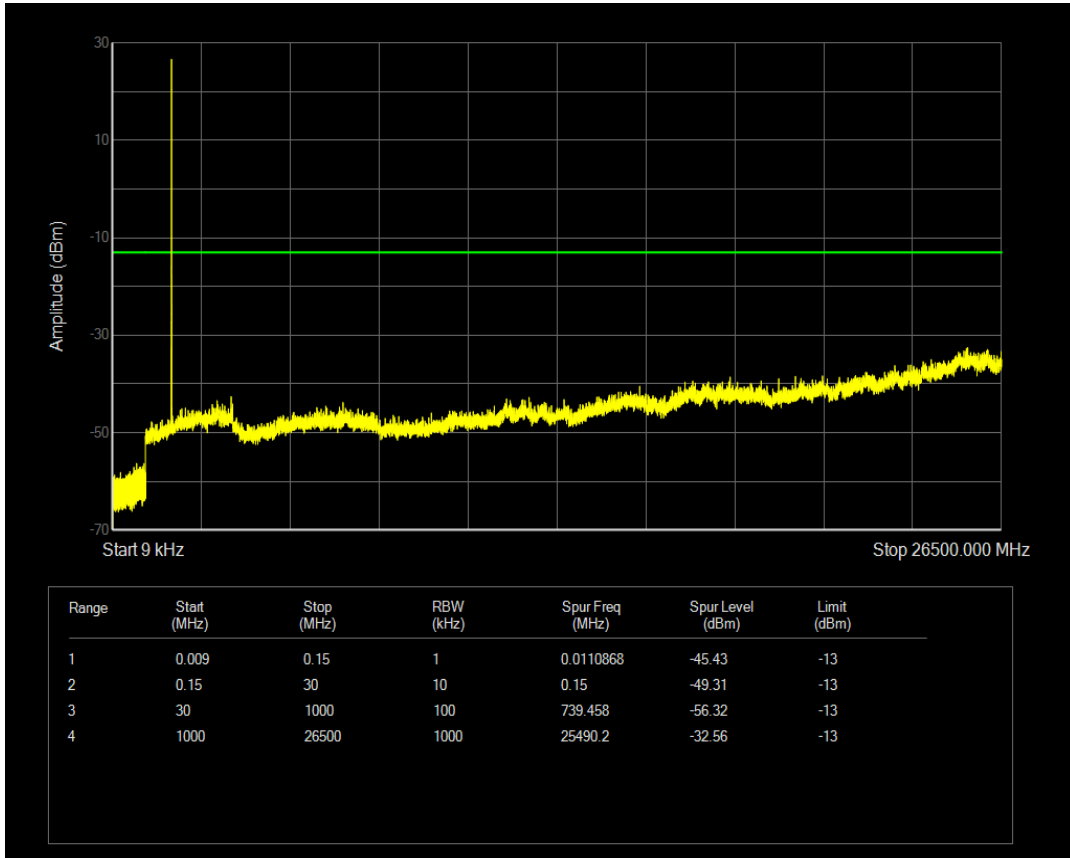

Band66 16QAM BW=5MHz Channel=132647 RB Size=1 Position=#0

Band66 16QAM BW=5MHz Channel=132647 RB Size=25 Position=#0