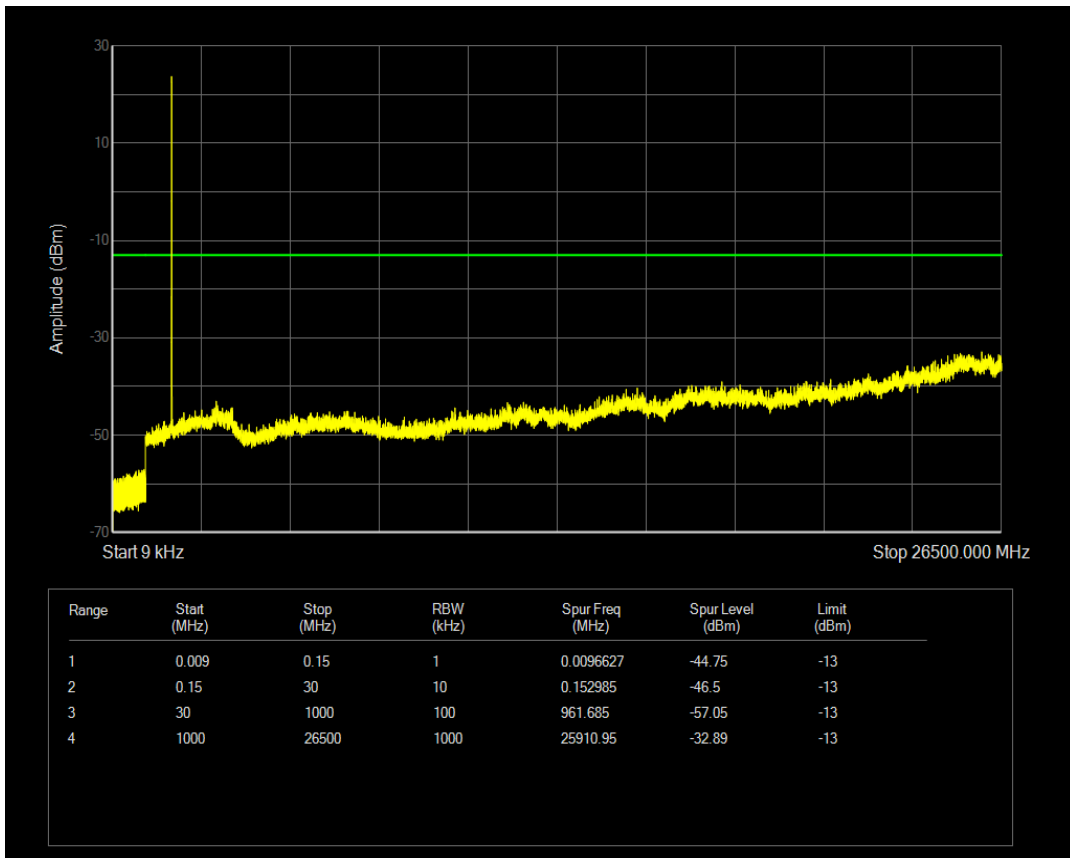

Band66 16QAM BW=3MHz Channel=132657 RB Size=15 Position=#0

Band66 QPSK BW=5MHz Channel=131997 RB Size=1 Position=#0