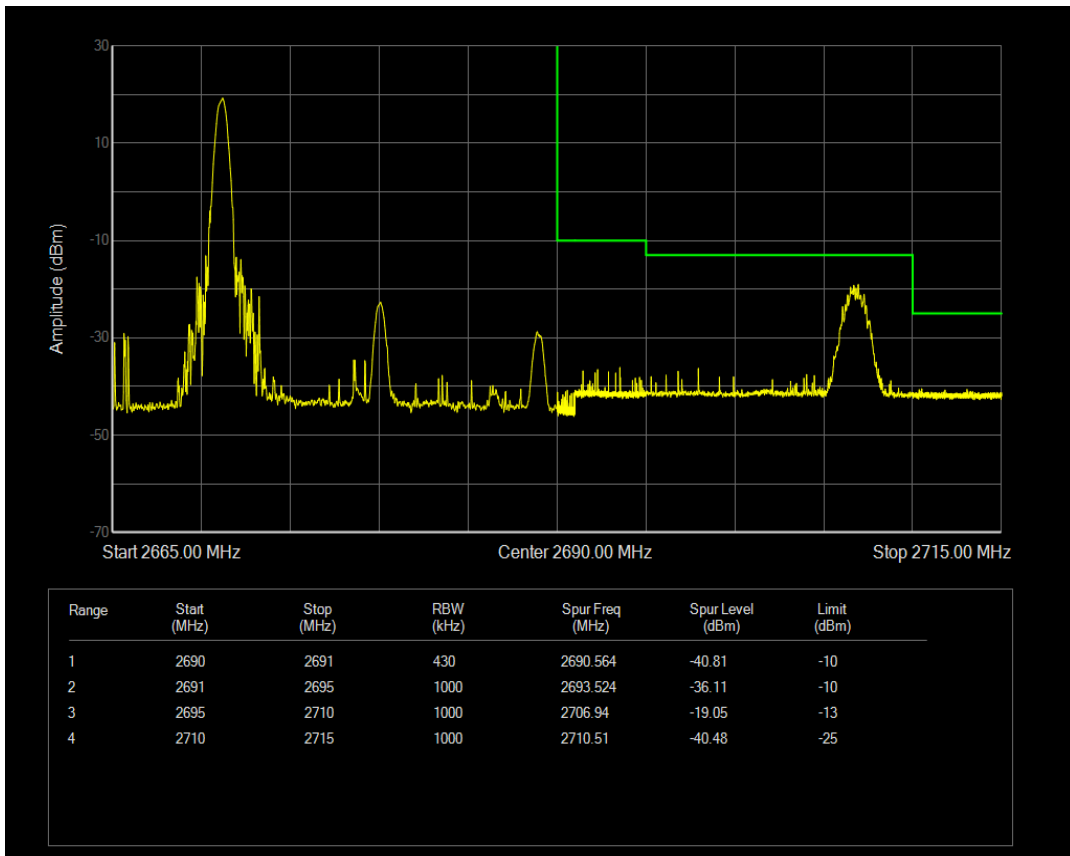

Band41 16QAM BW=20MHz Channel=41490 RB Size=1 Position=#0

Band41 16QAM BW=20MHz Channel=41490 RB Size=1 Position=#Max