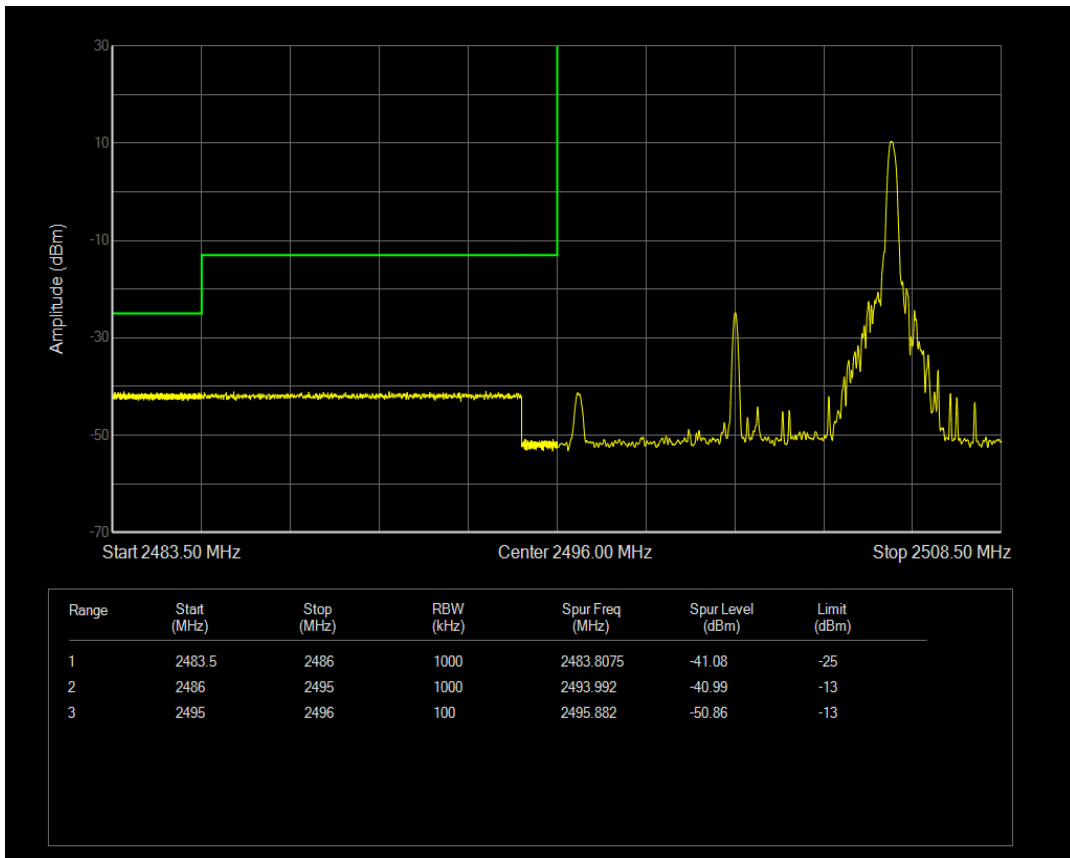

Band41 QPSK BW=10MHz Channel=39700 RB Size=1 Position=#Max

Band41 QPSK BW=10MHz Channel=39700 RB Size=50 Position=#0