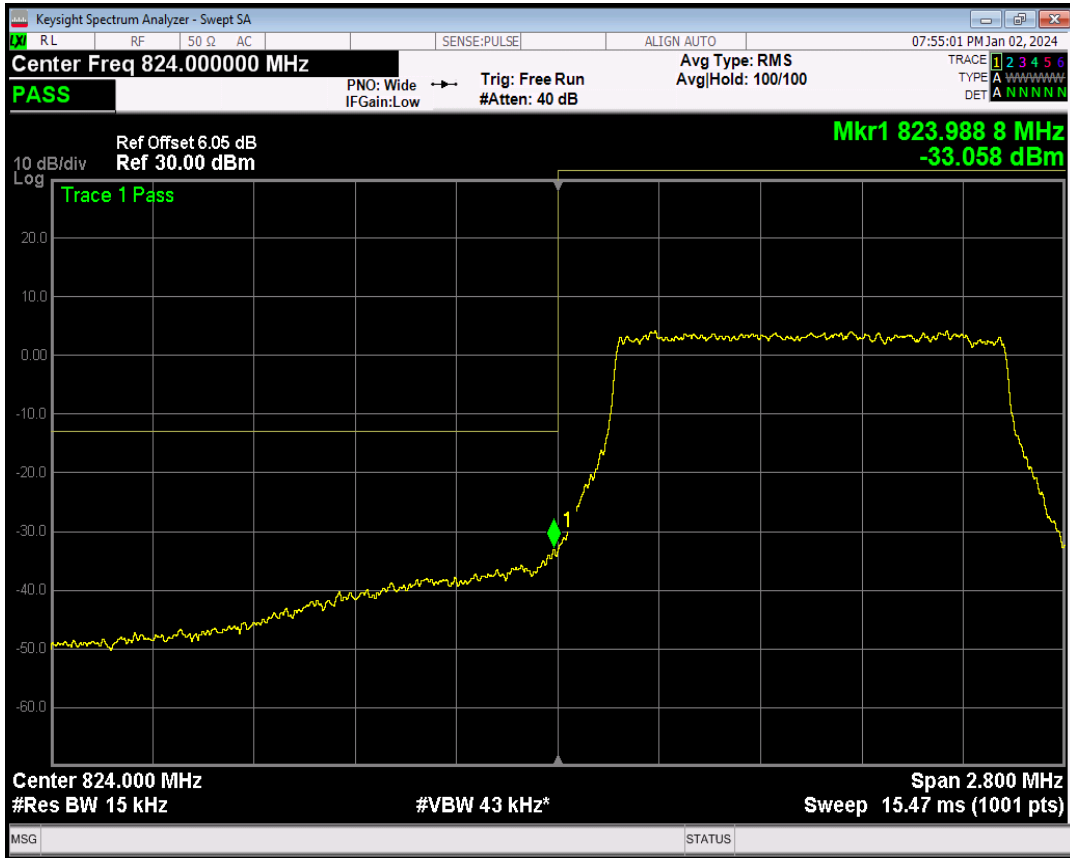

Band41 16QAM BW=20MHz Channel=41490 RB Size=1 Position=#0

Band41 16QAM BW=20MHz Channel=41490 RB Size=1 Position=#Max

Band41 16QAM BW=20MHz Channel=41490 RB Size=100 Position=#0

Band5 16QAM BW=1.4MHz Channel=20407 RB Size=6 Position=#0

Band5 16QAM BW=1.4MHz Channel=20643 RB Size=1 Position=#0

Band5 16QAM BW=1.4MHz Channel=20407 RB Size=1 Position=#0

Band5 16QAM BW=1.4MHz Channel=20407 RB Size=1 Position=#Max

Band5 16QAM BW=10MHz Channel=20450 RB Size=1 Position=#0