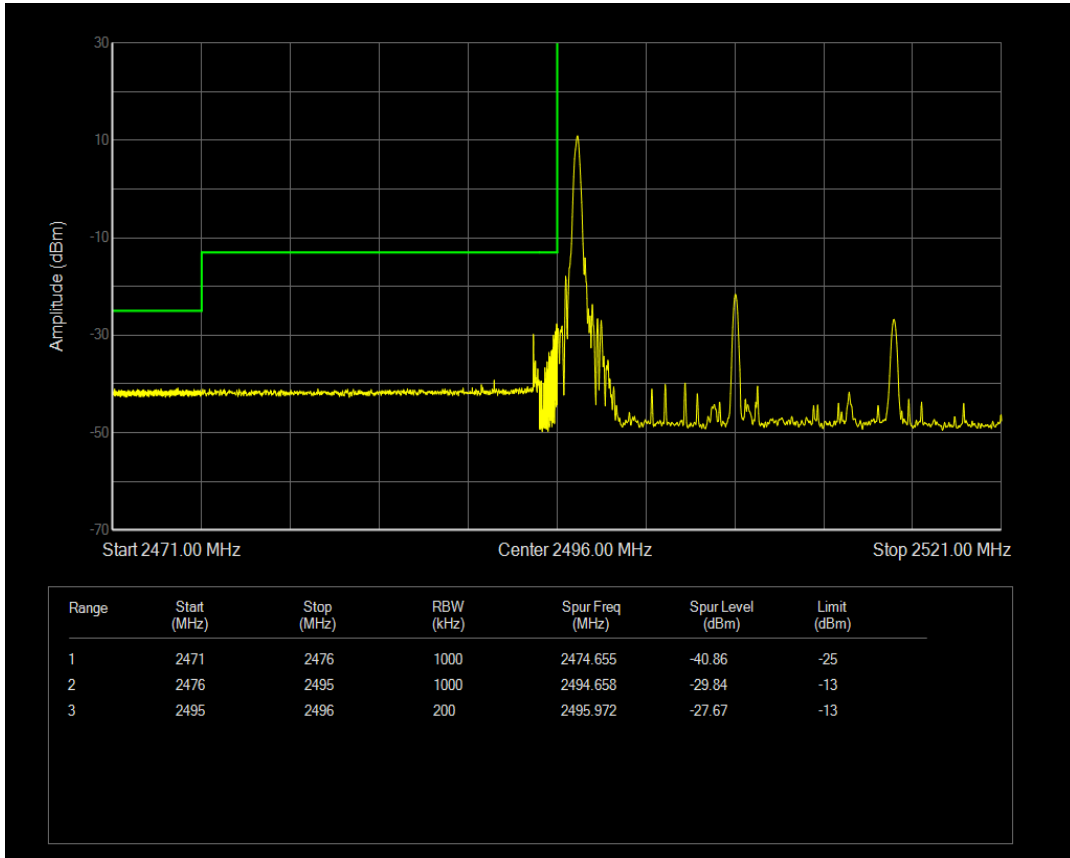

Band41 16QAM BW=15MHz Channel=41515 RB Size=1 Position=#0

Band41 16QAM BW=15MHz Channel=41515 RB Size=1 Position=#Max

Band41 16QAM BW=15MHz Channel=41515 RB Size=75 Position=#0

Band41 QPSK BW=20MHz Channel=39750 RB Size=1 Position=#0