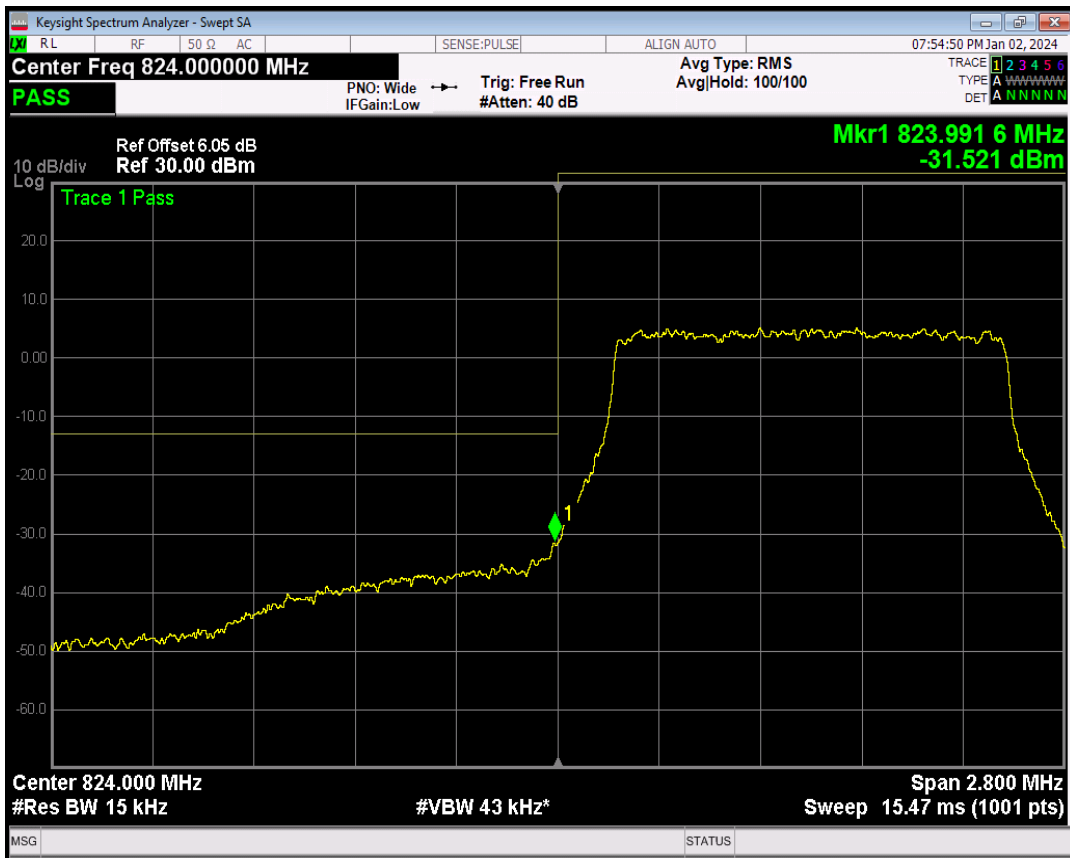

Band5 QPSK BW=1.4MHz Channel=20407 RB Size=6 Position=#0

Band5 QPSK BW=1.4MHz Channel=20407 RB Size=1 Position=#Max