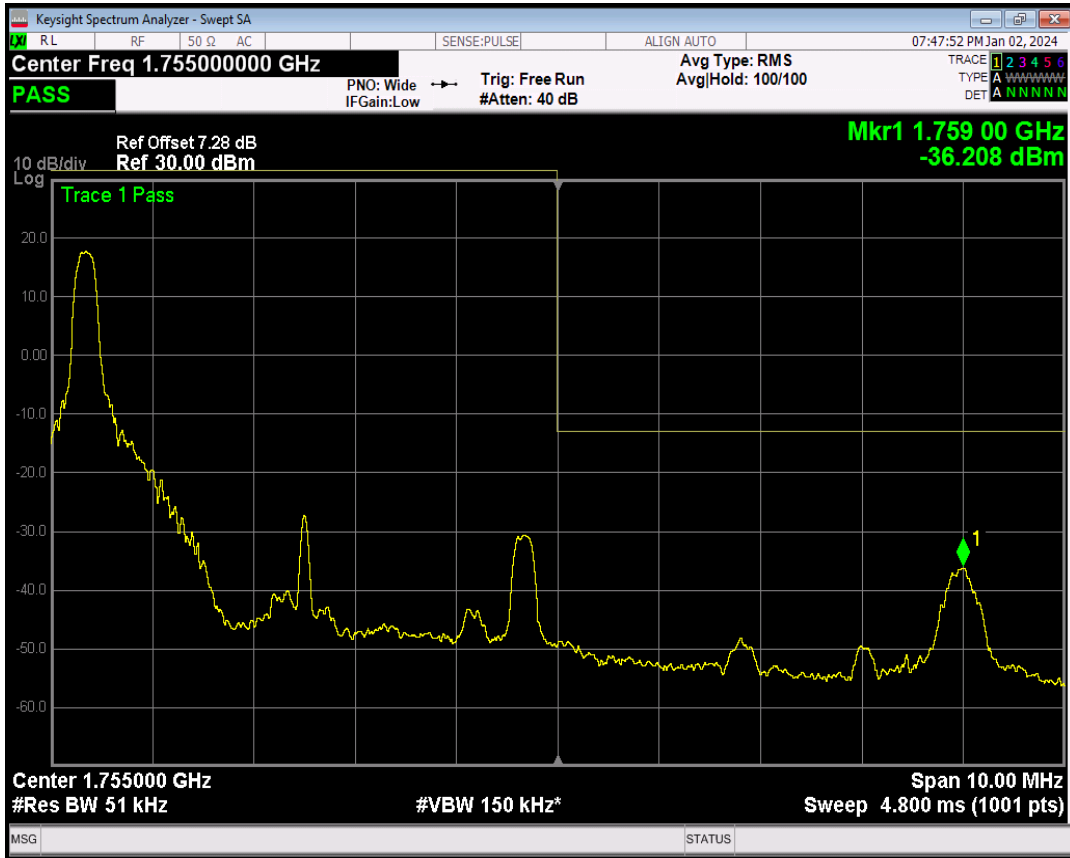

Band4 QPSK BW=5MHz Channel=20375 RB Size=1 Position=#0

Band4 QPSK BW=5MHz Channel=20375 RB Size=1 Position=#Max