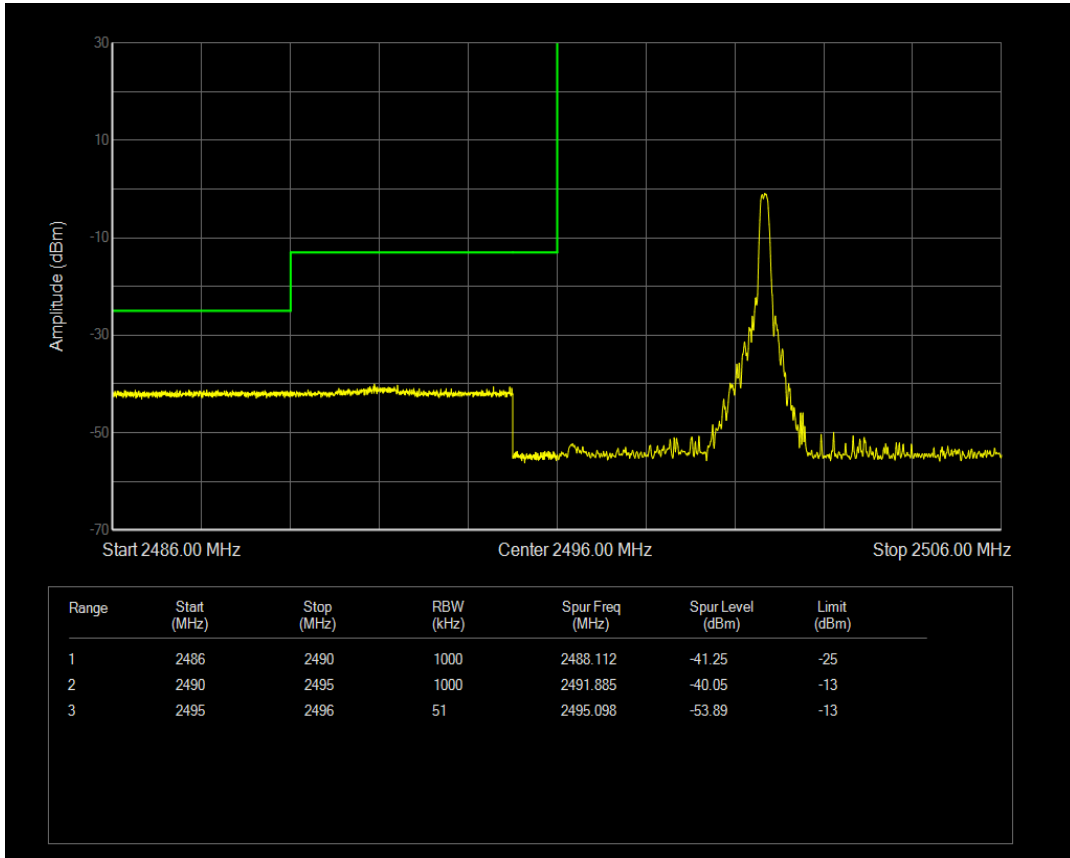

Band41 QPSK BW=5MHz Channel=39675 RB Size=1 Position=#Max

Band41 QPSK BW=5MHz Channel=39675 RB Size=25 Position=#0

Band41 16QAM BW=5MHz Channel=39675 RB Size=1 Position=#0

Band41 16QAM BW=5MHz Channel=39675 RB Size=1 Position=#Max