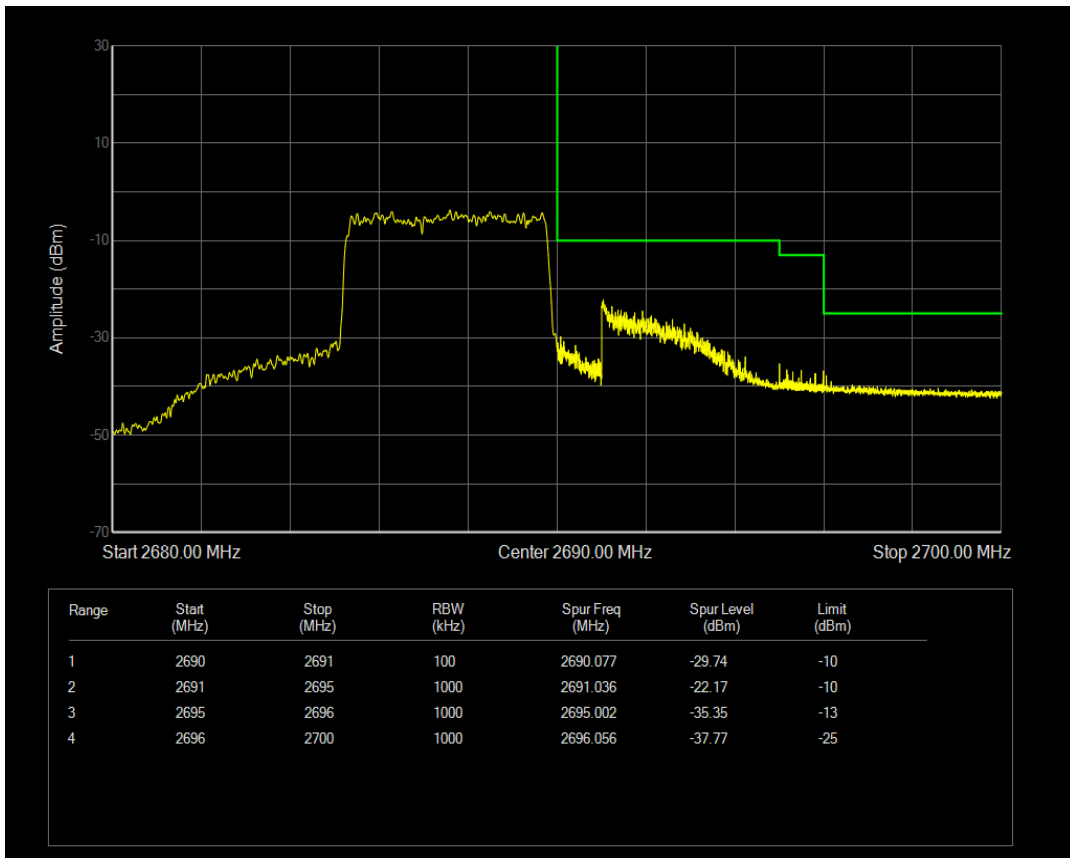

Band41 16QAM BW=5MHz Channel=41565 RB Size=25 Position=#0

Band41 QPSK BW=10MHz Channel=39700 RB Size=1 Position=#0