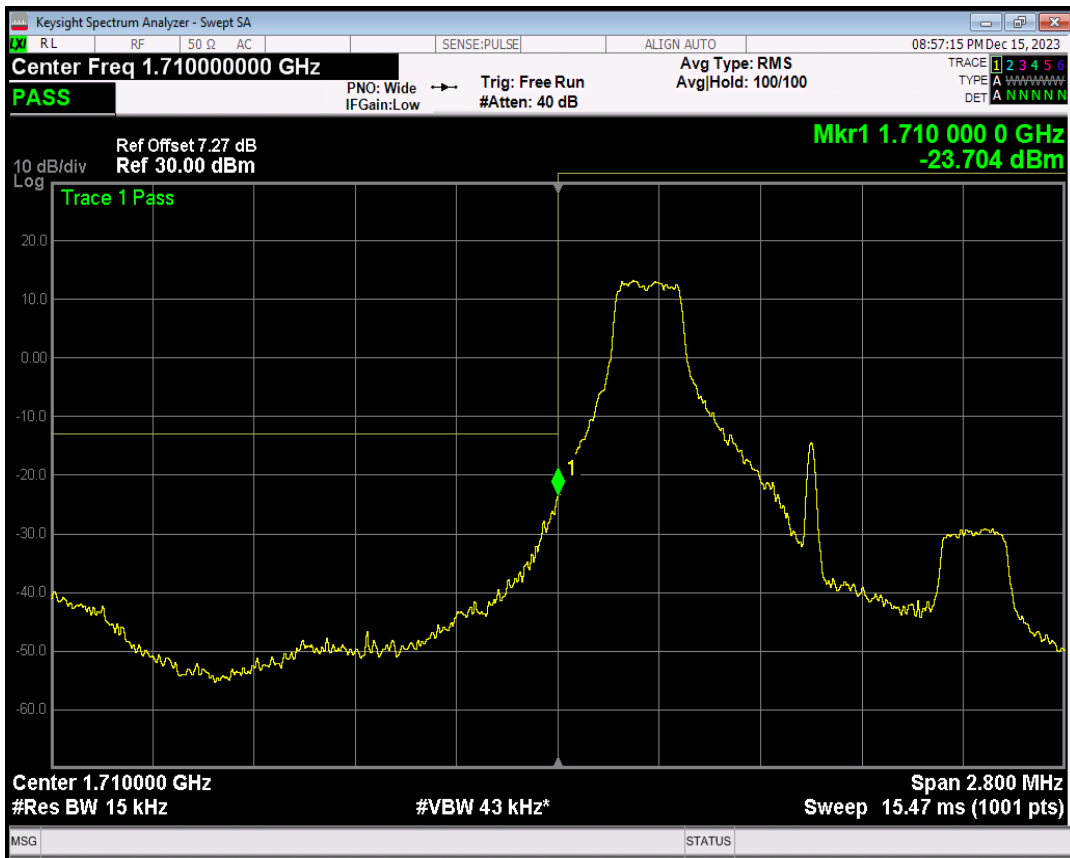

Band66 16QAM BW=1.4MHz Channel=131979 RB Size=1 Position=#0

Band66 16QAM BW=1.4MHz Channel=131979 RB Size=1 Position=#Max