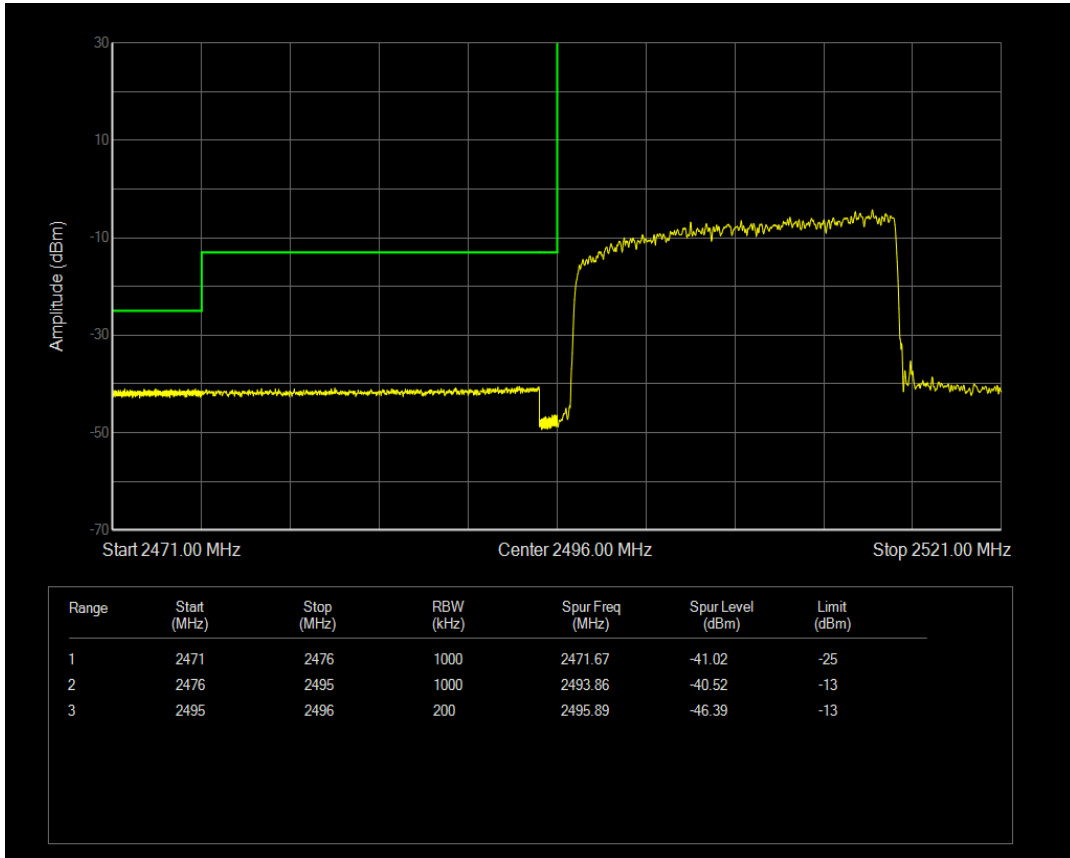

Band41 QPSK BW=20MHz Channel=39750 RB Size=100 Position=#0

Band41 16QAM BW=20MHz Channel=39750 RB Size=1 Position=#0