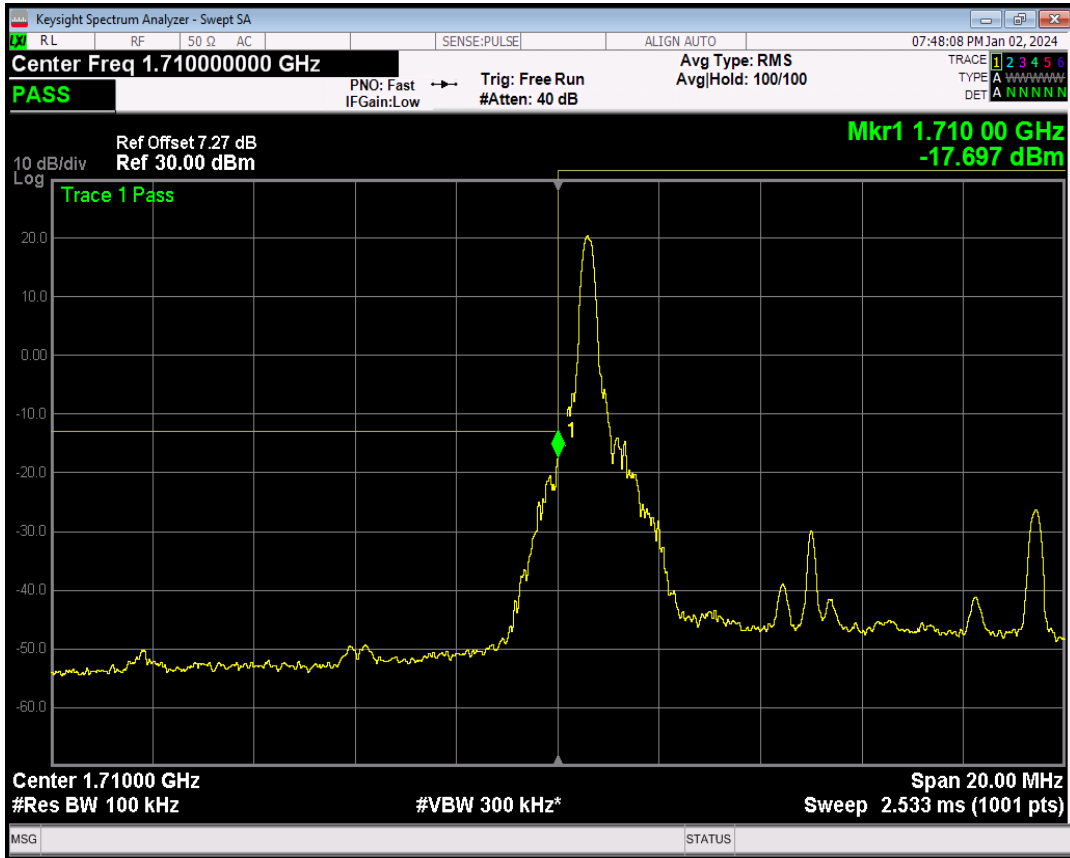

Band4 16QAM BW=5MHz Channel=20375 RB Size=1 Position=#Max

Band4 16QAM BW=5MHz Channel=20375 RB Size=25 Position=#0

Band4 QPSK BW=1.4MHz Channel=20393 RB Size=1 Position=#0

Band4 QPSK BW=10MHz Channel=20000 RB Size=1 Position=#0