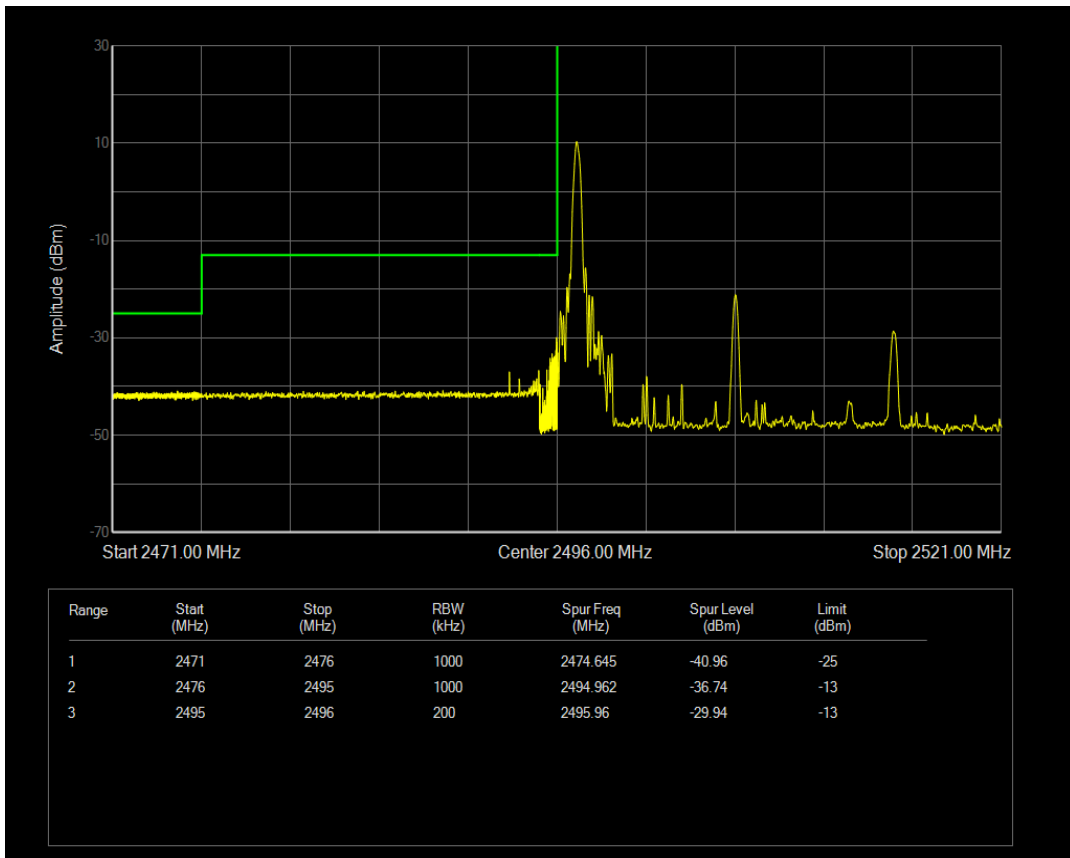

Band41 16QAM BW=20MHz Channel=39750 RB Size=1 Position=#0

Band41 16QAM BW=20MHz Channel=39750 RB Size=1 Position=#Max