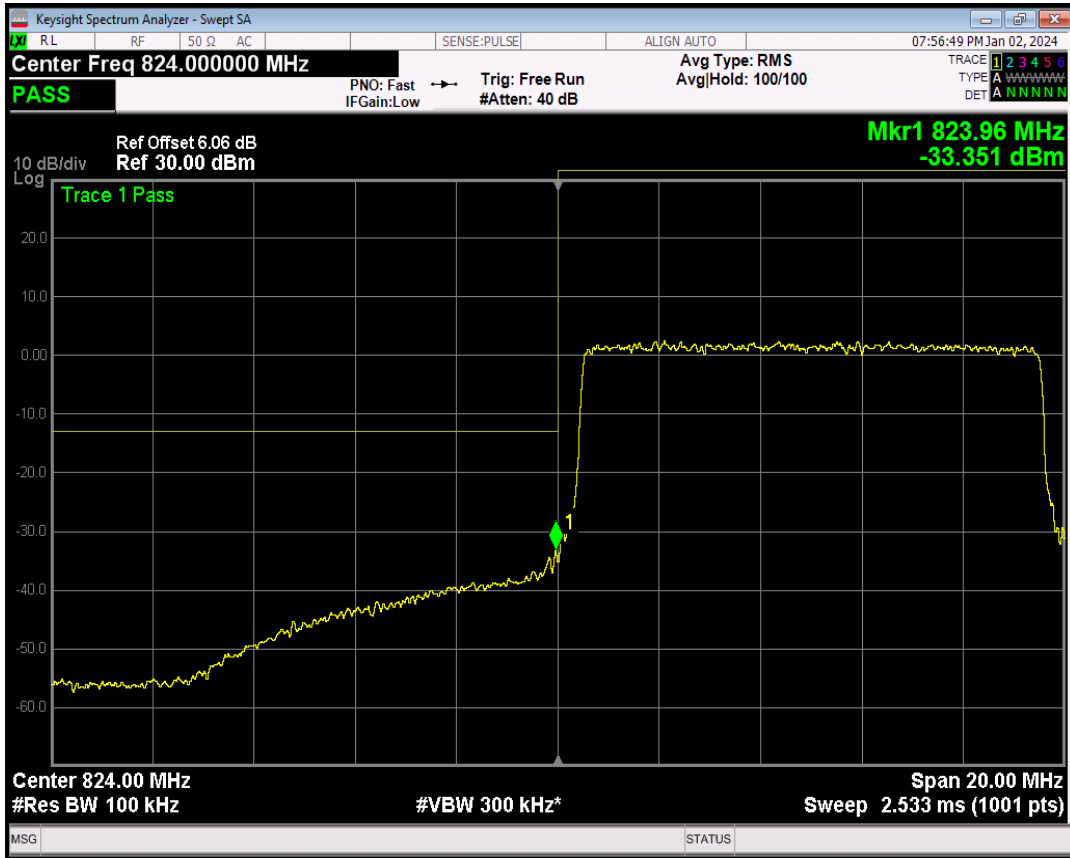

Band5 16QAM BW=1.4MHz Channel=20643 RB Size=6 Position=#0

Band5 16QAM BW=1.4MHz Channel=20643 RB Size=1 Position=#Max

Band5 16QAM BW=10MHz Channel=20600 RB Size=1 Position=#0

Band5 16QAM BW=10MHz Channel=20450 RB Size=50 Position=#0