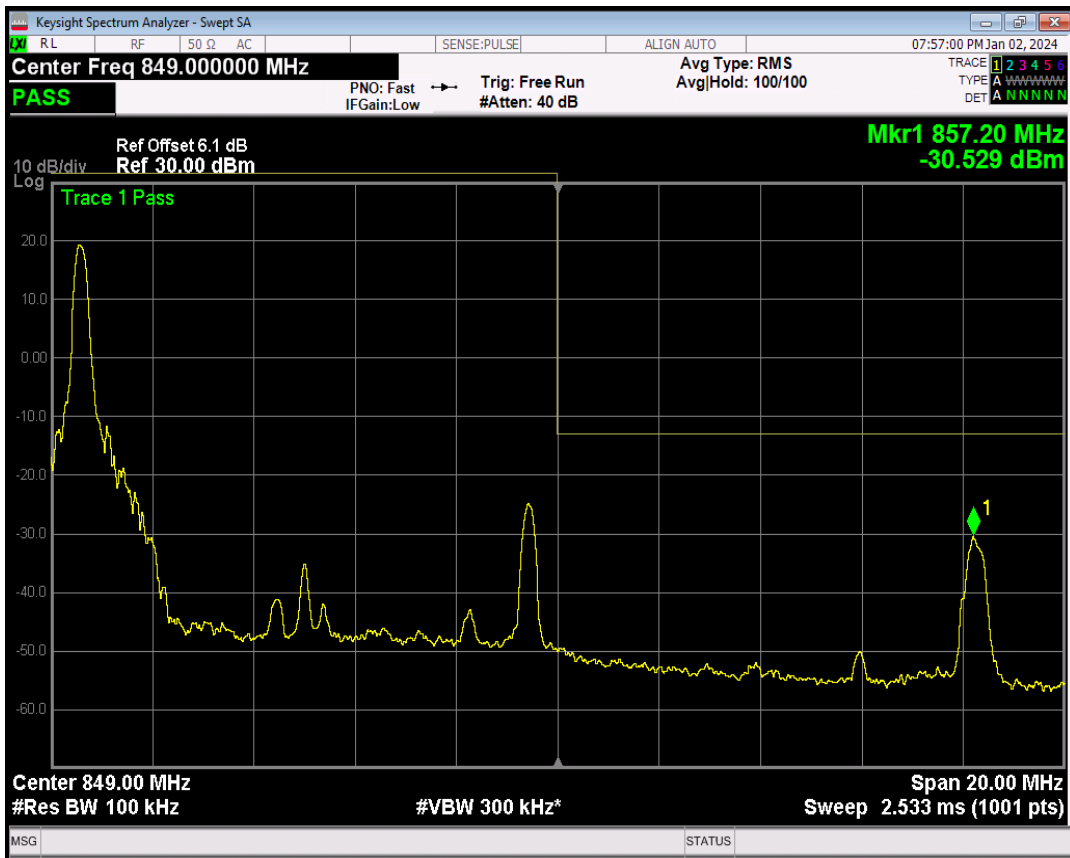

Band5 16QAM BW=10MHz Channel=20600 RB Size=1 Position=#0

Band5 16QAM BW=10MHz Channel=20450 RB Size=50 Position=#0