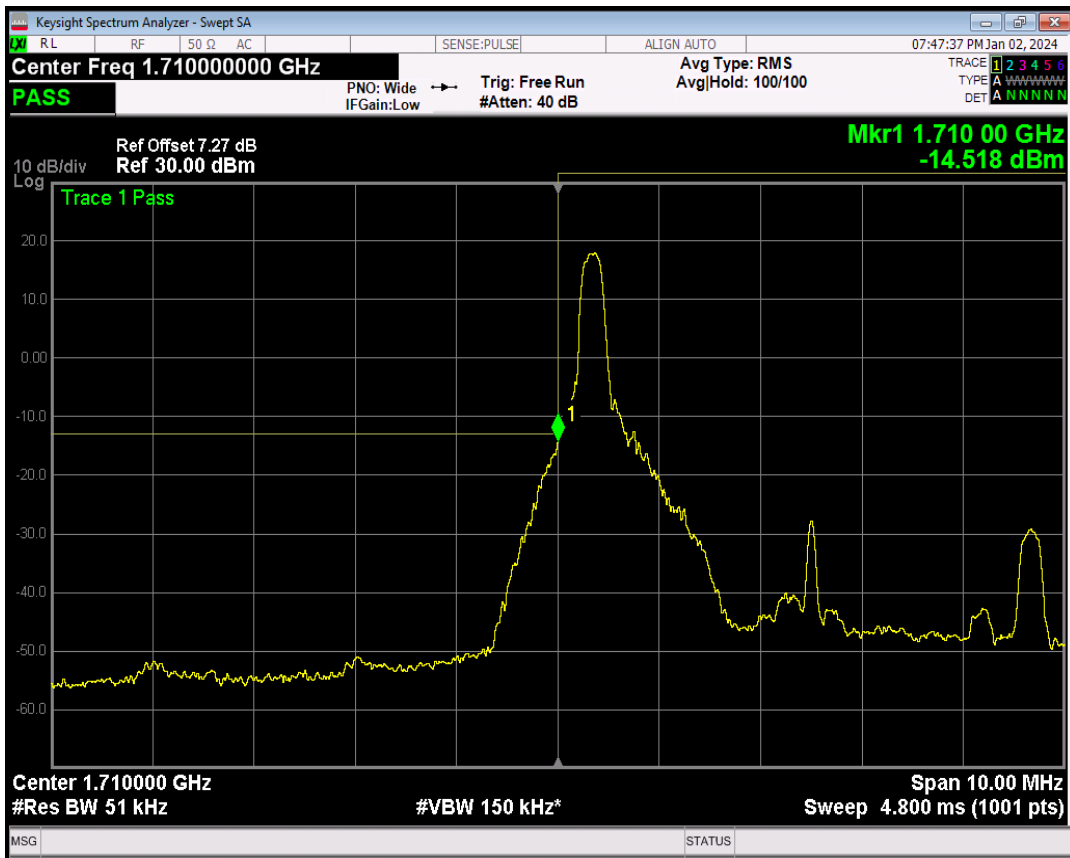

Band4 QPSK BW=5MHz Channel=19975 RB Size=1 Position=#0

Band4 QPSK BW=5MHz Channel=19975 RB Size=1 Position=#Max