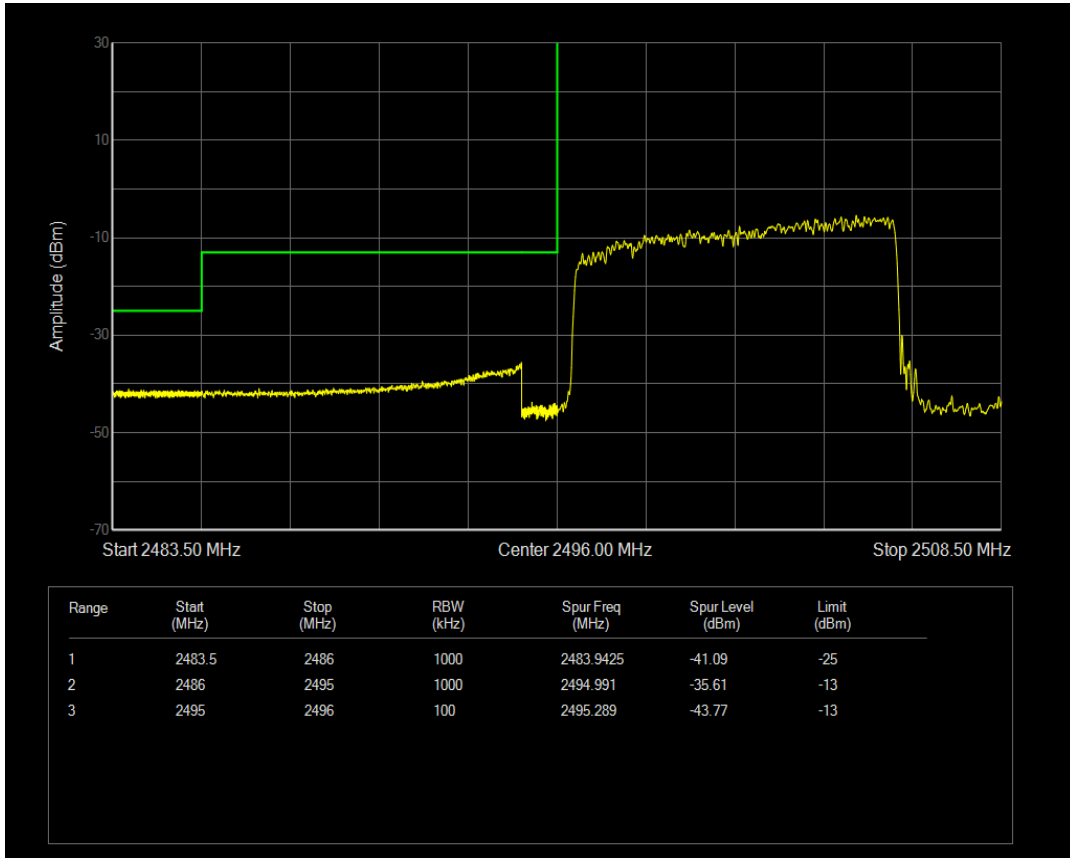

Band41 QPSK BW=10MHz Channel=39700 RB Size=50 Position=#0

Band41 16QAM BW=10MHz Channel=39700 RB Size=1 Position=#0