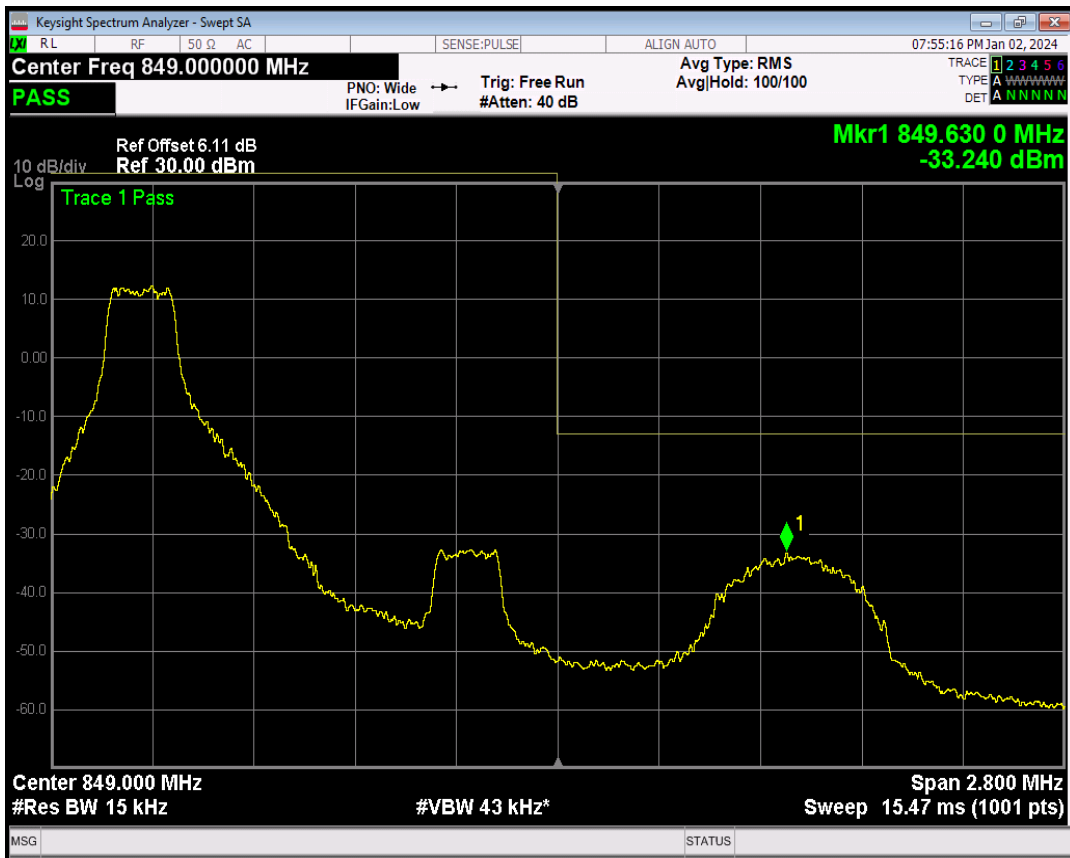

Band5 16QAM BW=1.4MHz Channel=20643 RB Size=1 Position=#0

Band5 16QAM BW=1.4MHz Channel=20407 RB Size=1 Position=#0