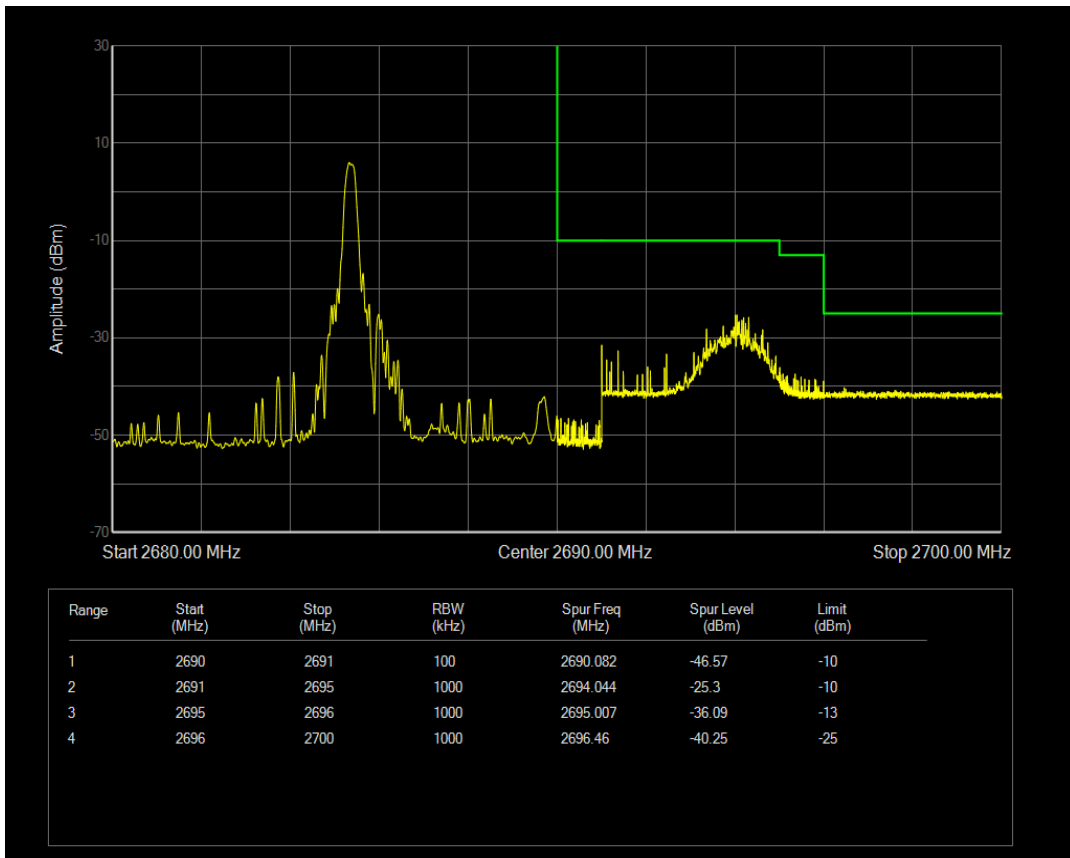

Band41 16QAM BW=5MHz Channel=41565 RB Size=1 Position=#0

Band41 16QAM BW=5MHz Channel=41565 RB Size=1 Position=#Max