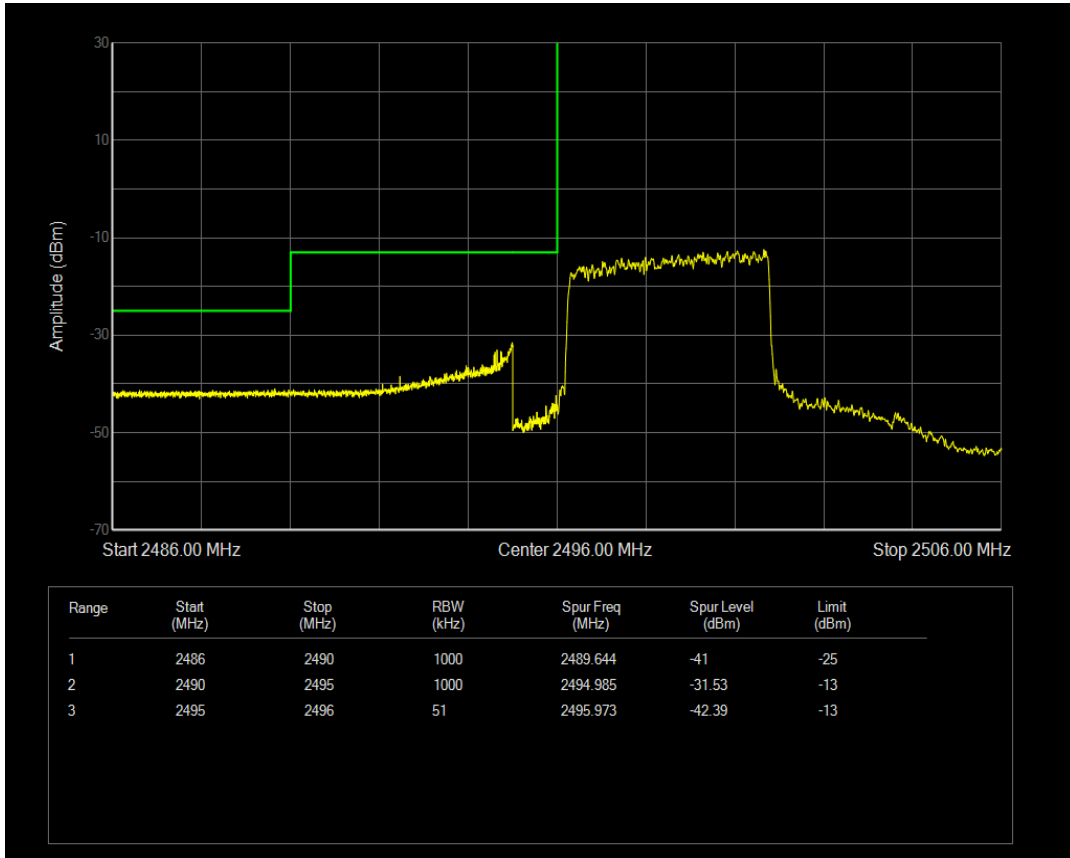

Band41 QPSK BW=5MHz Channel=39675 RB Size=25 Position=#0

Band41 16QAM BW=5MHz Channel=39675 RB Size=1 Position=#0