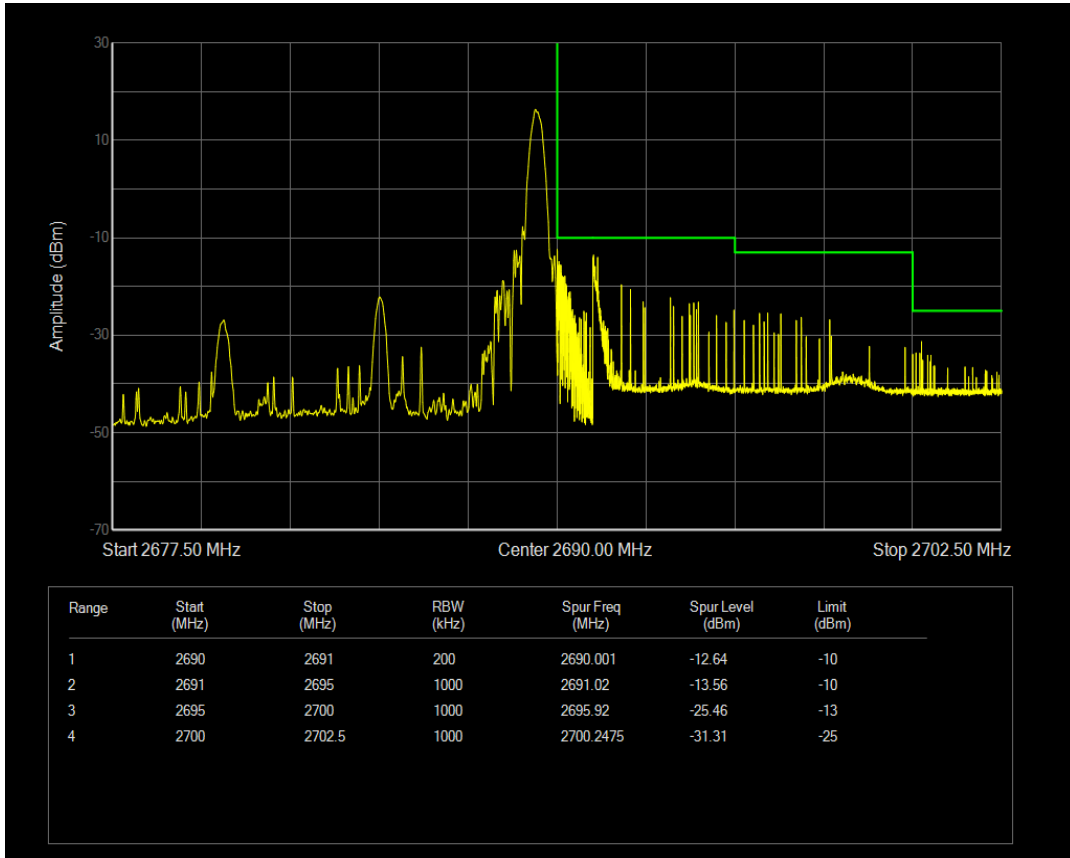

Band41 16QAM BW=10MHz Channel=41540 RB Size=1 Position=#Max

Band41 16QAM BW=10MHz Channel=41540 RB Size=50 Position=#0