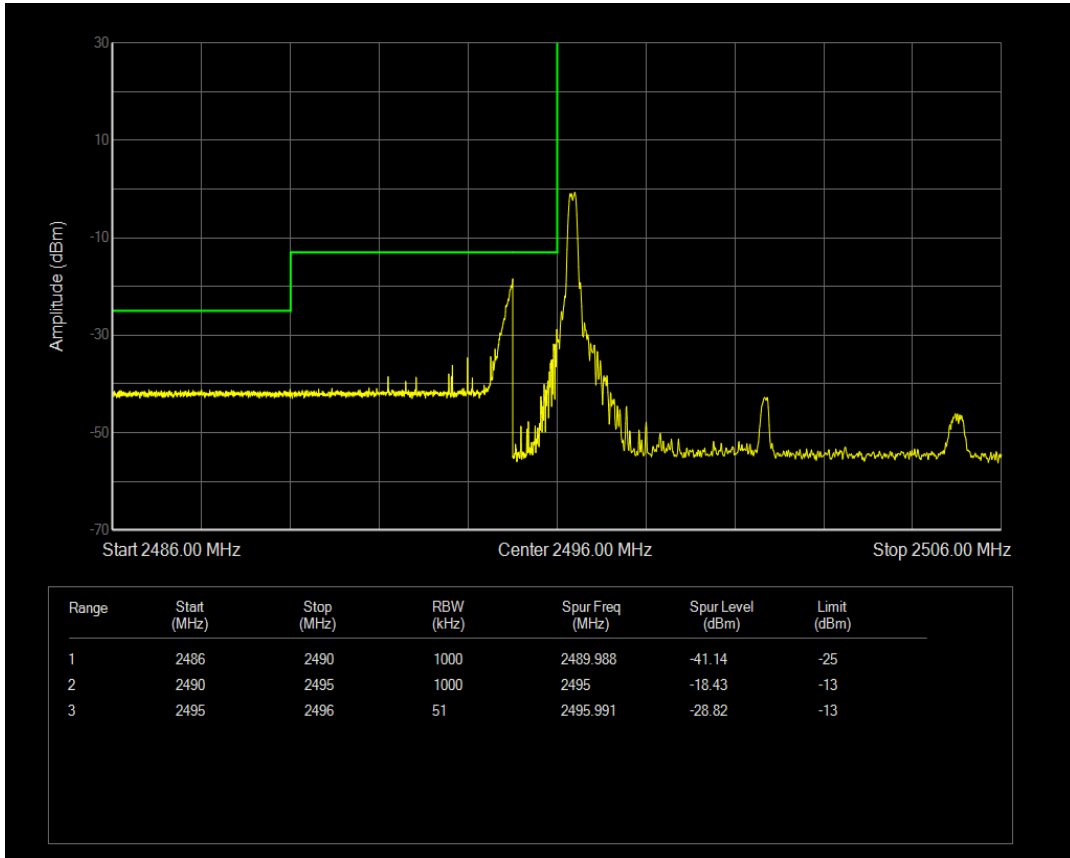

Band4 QPSK BW=5MHz Channel=19975 RB Size=1 Position=#0

Band4 QPSK BW=5MHz Channel=19975 RB Size=1 Position=#Max

Band4 QPSK BW=5MHz Channel=20375 RB Size=25 Position=#0

Band41 QPSK BW=5MHz Channel=39675 RB Size=1 Position=#0