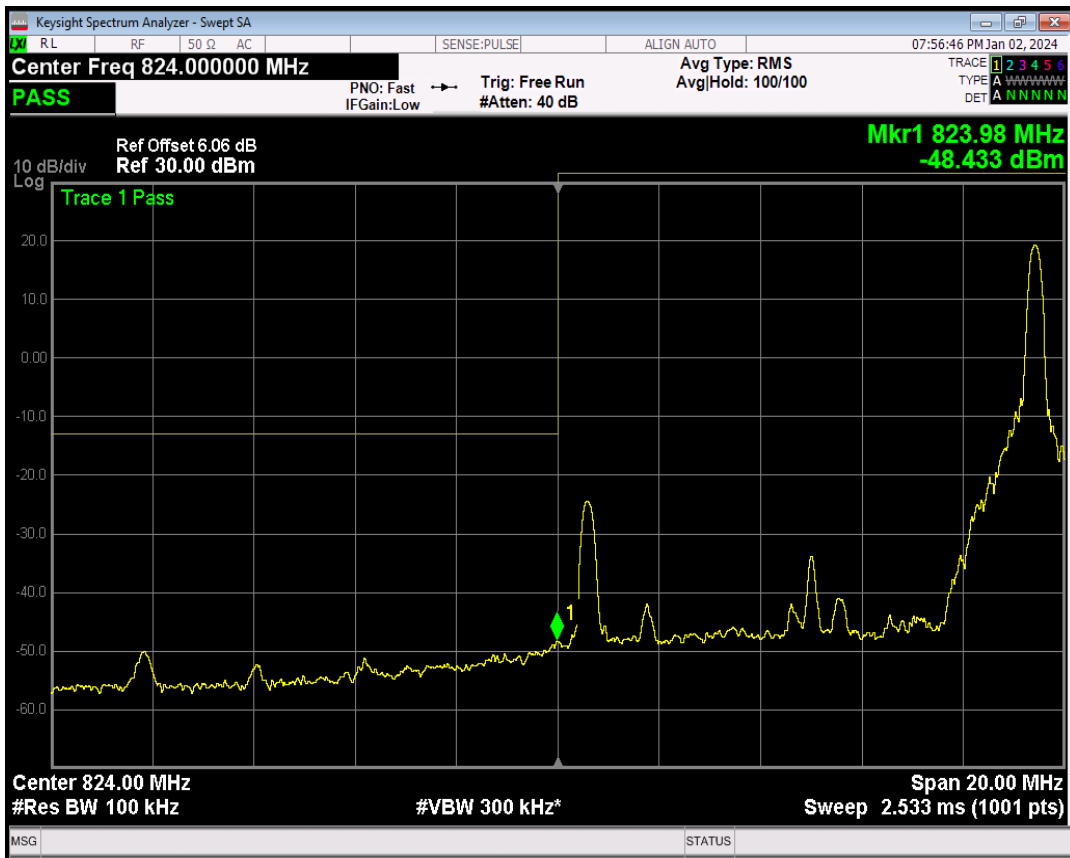

Band5 16QAM BW=10MHz Channel=20450 RB Size=1 Position=#Max

Band5 16QAM BW=3MHz Channel=20415 RB Size=1 Position=#0