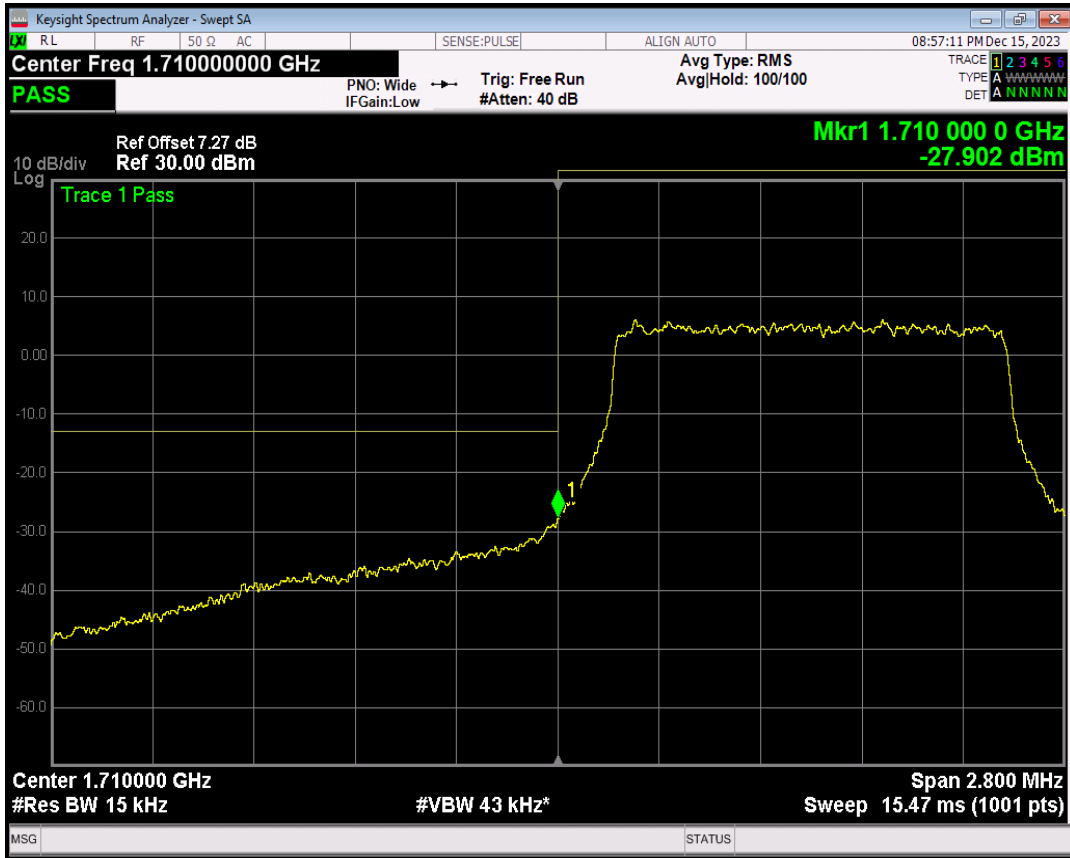

Band66 QPSK BW=1.4MHz Channel=131979 RB Size=6 Position=#0

Band66 16QAM BW=1.4MHz Channel=131979 RB Size=1 Position=#0