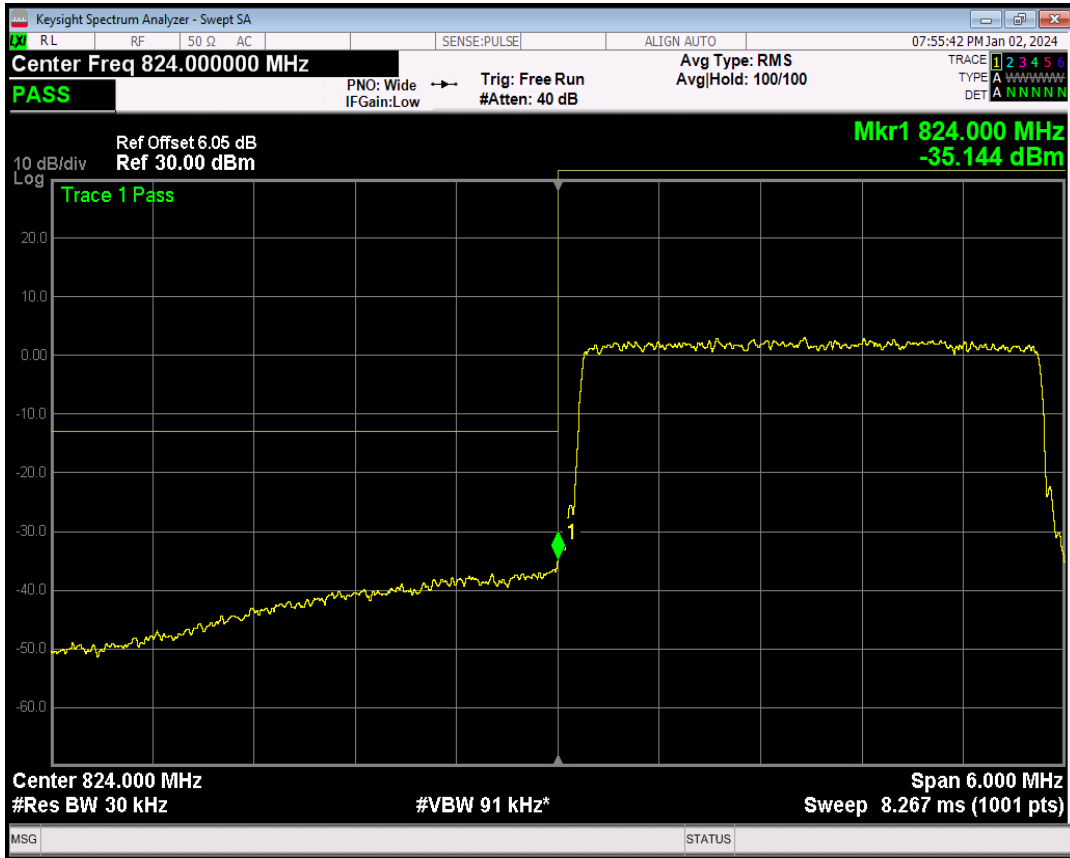

Band5 16QAM BW=3MHz Channel=20635 RB Size=1 Position=#0

Band5 16QAM BW=3MHz Channel=20635 RB Size=1 Position=#Max

Band5 16QAM BW=3MHz Channel=20415 RB Size=1 Position=#Max

Band5 16QAM BW=3MHz Channel=20415 RB Size=15 Position=#0