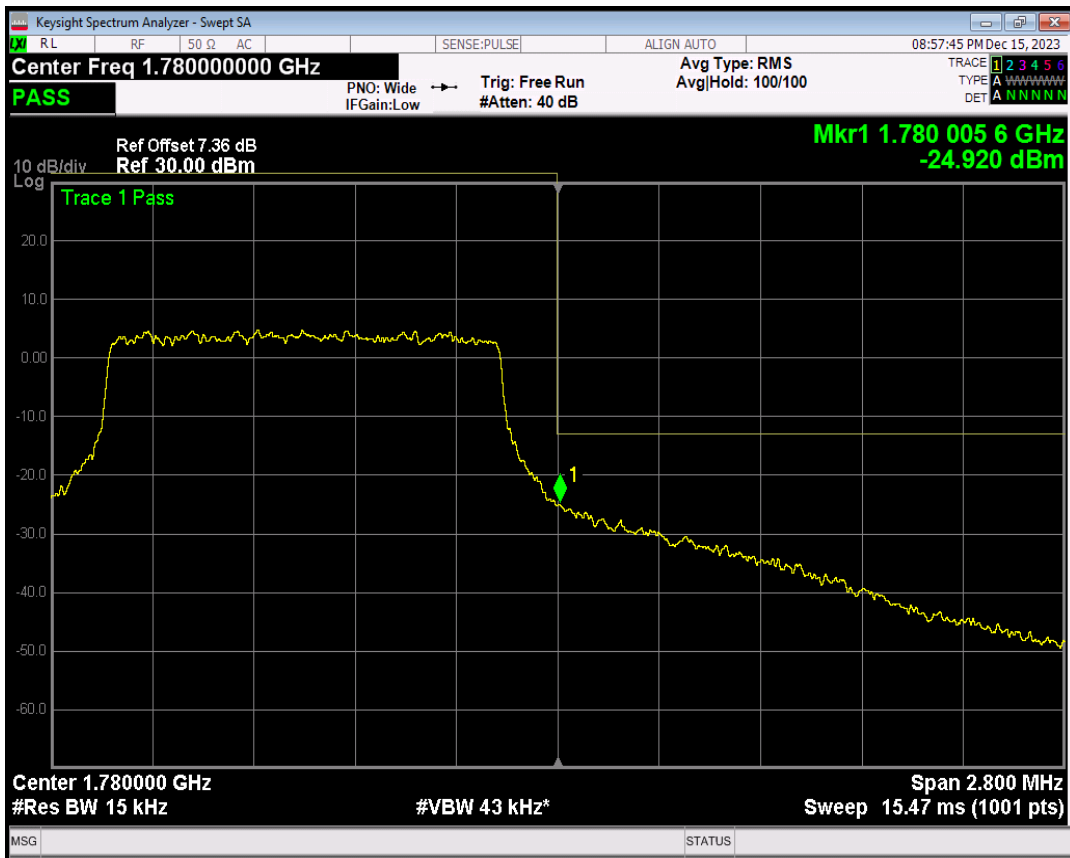

Band66 16QAM BW=1.4MHz Channel=132665 RB Size=6 Position=#0

Band66 QPSK BW=3MHz Channel=131987 RB Size=1 Position=#0