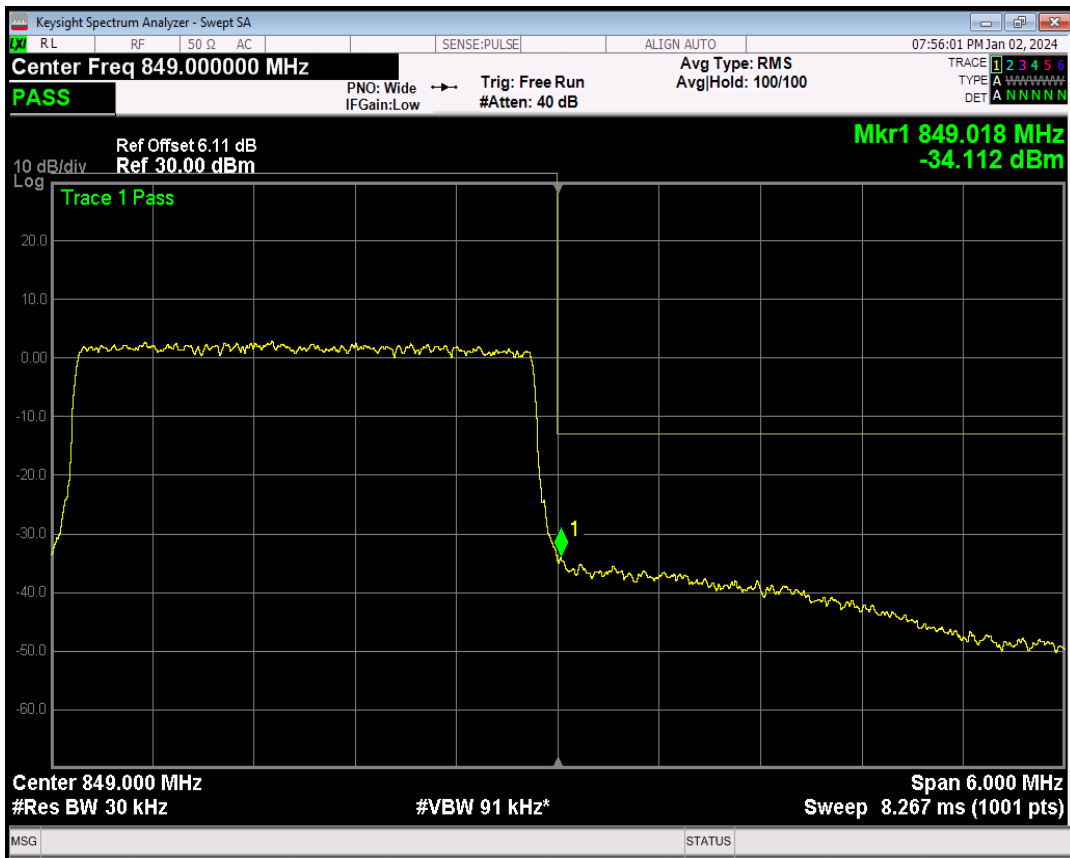

Band5 16QAM BW=3MHz Channel=20635 RB Size=15 Position=#0

Band5 16QAM BW=5MHz Channel=20425 RB Size=1 Position=#0