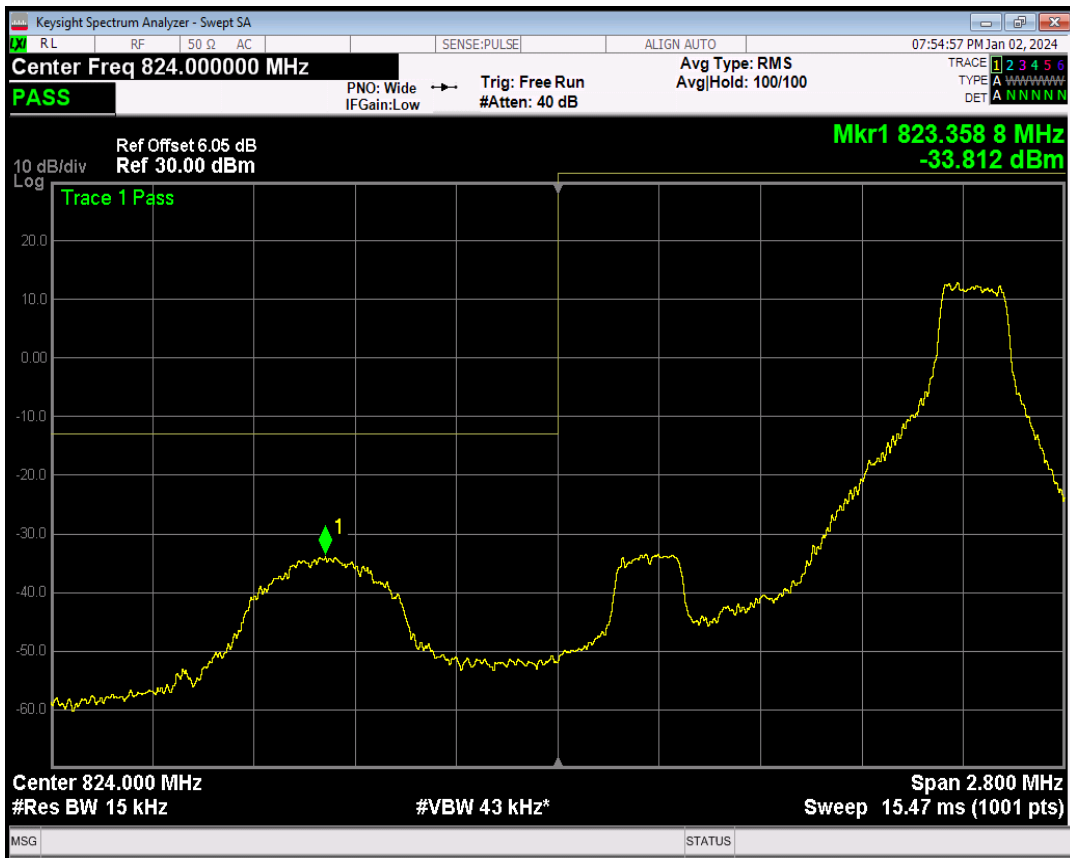

Band5 16QAM BW=1.4MHz Channel=20407 RB Size=1 Position=#Max

Band5 16QAM BW=10MHz Channel=20450 RB Size=1 Position=#0