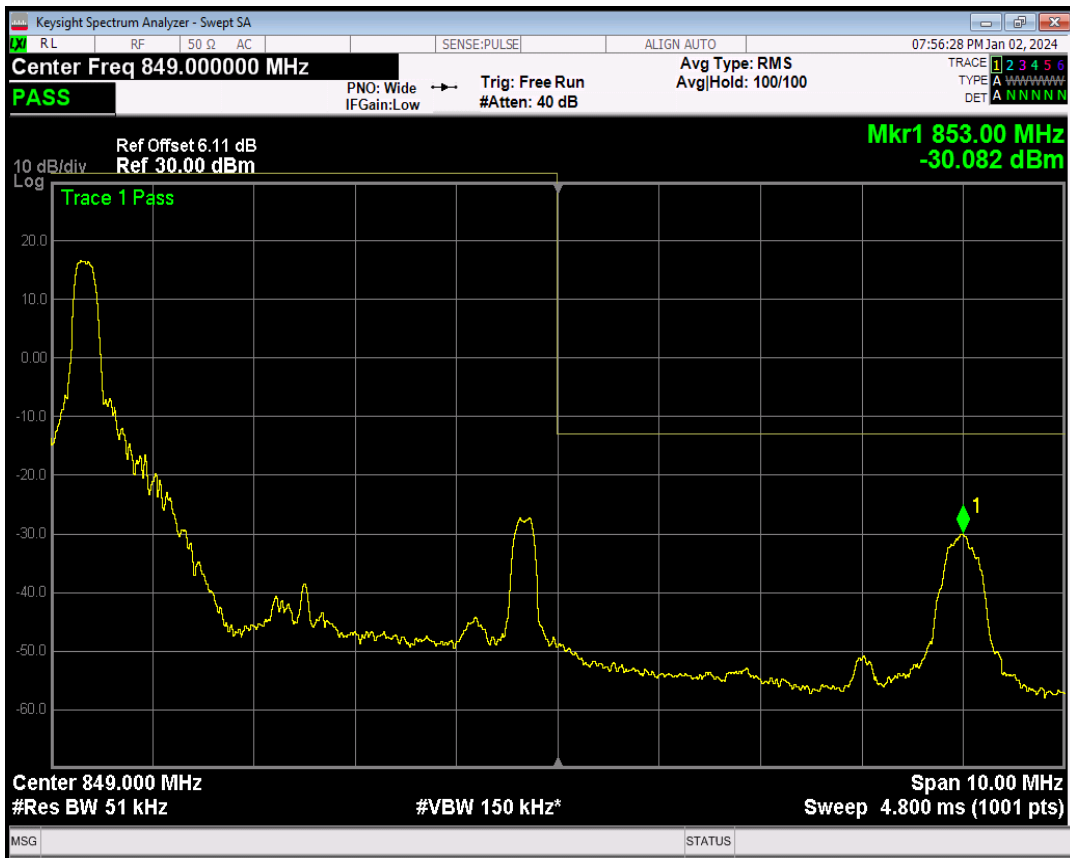

Band5 16QAM BW=5MHz Channel=20625 RB Size=1 Position=#0

Band5 16QAM BW=5MHz Channel=20625 RB Size=1 Position=#Max