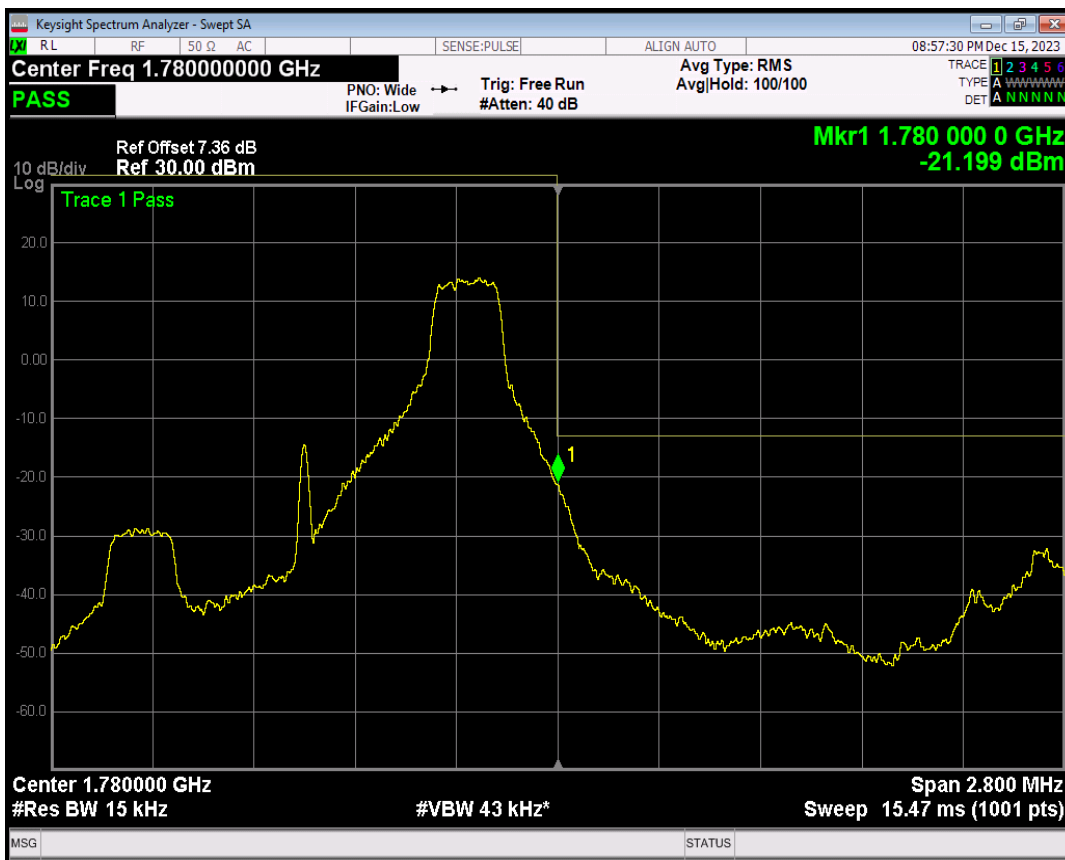

Band66 QPSK BW=1.4MHz Channel=132665 RB Size=1 Position=#Max

Band66 QPSK BW=1.4MHz Channel=132665 RB Size=6 Position=#0