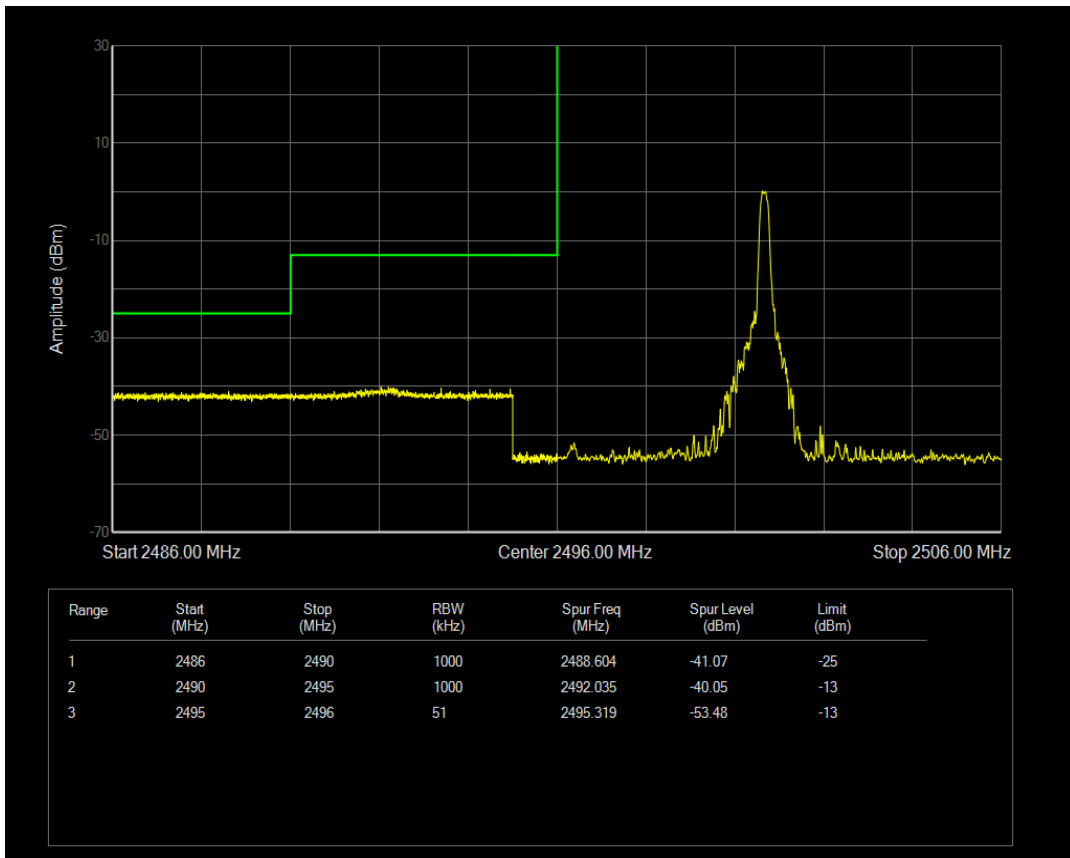

Band41 QPSK BW=5MHz Channel=39675 RB Size=1 Position=#Max

Band41 QPSK BW=5MHz Channel=39675 RB Size=25 Position=#0