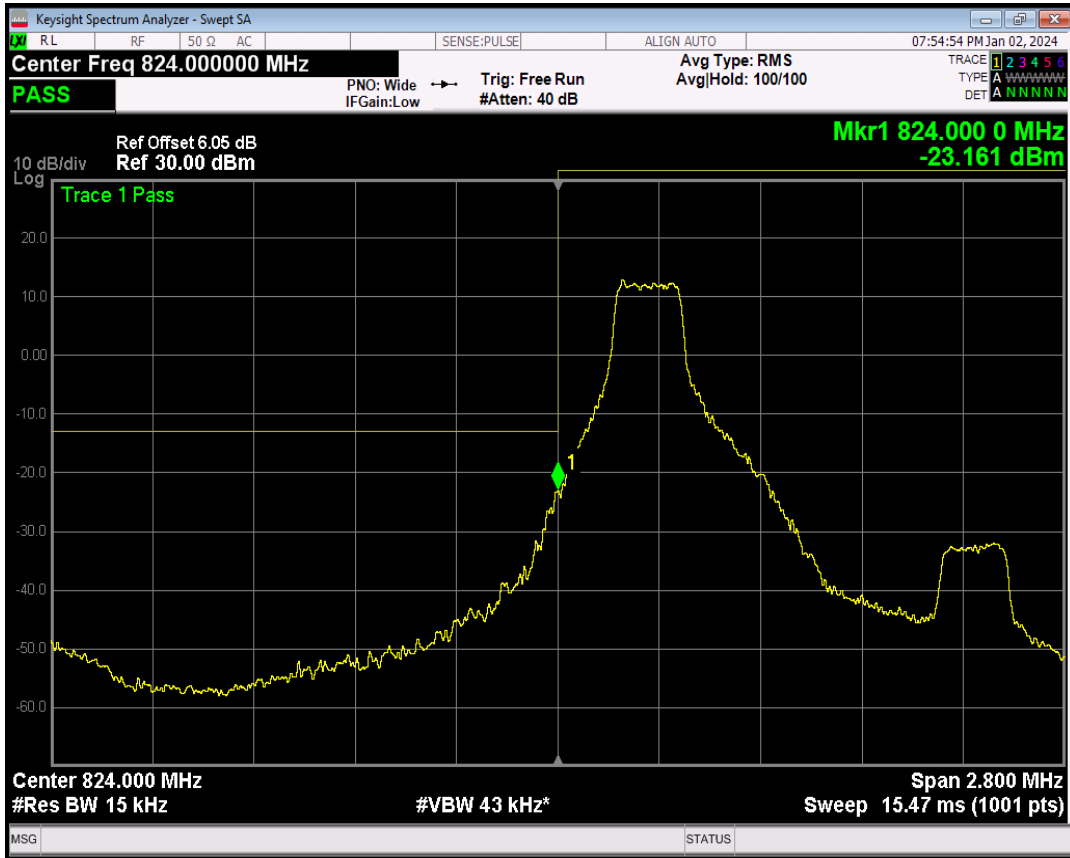

Band5 16QAM BW=1.4MHz Channel=20407 RB Size=1 Position=#0

Band5 16QAM BW=1.4MHz Channel=20407 RB Size=1 Position=#Max