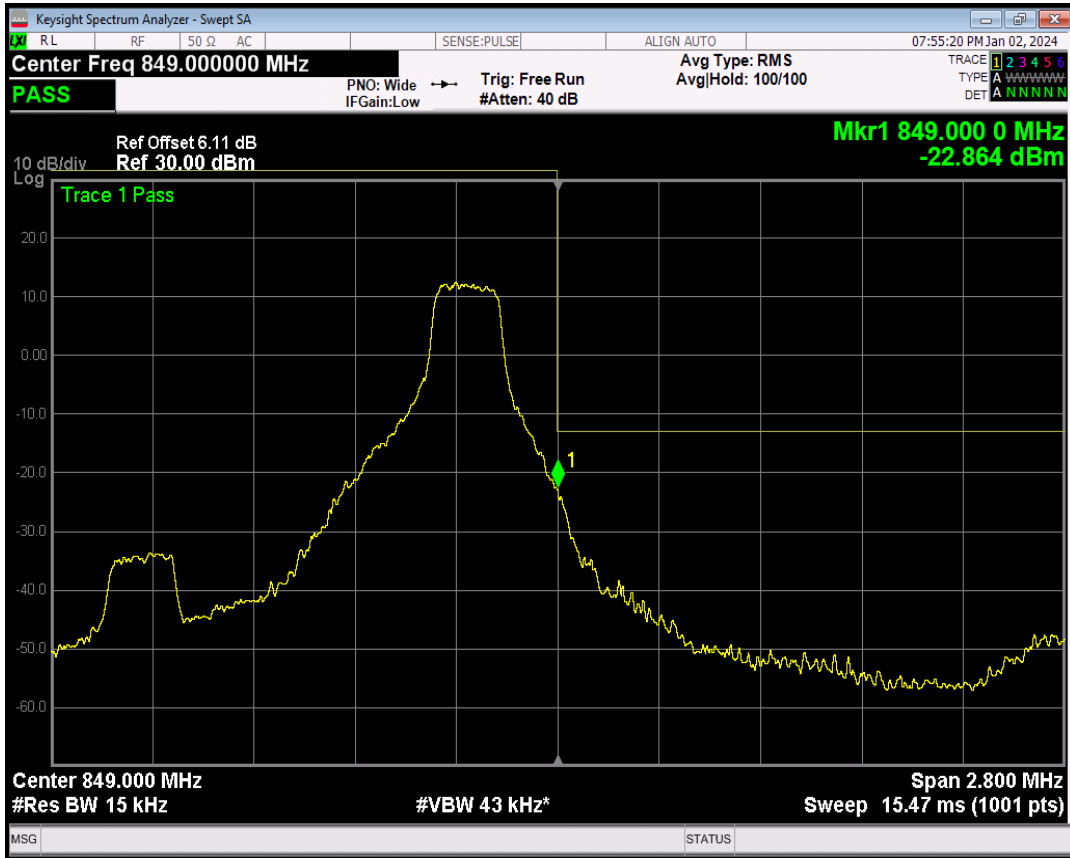

Band5 16QAM BW=1.4MHz Channel=20643 RB Size=1 Position=#Max

Band5 16QAM BW=10MHz Channel=20600 RB Size=1 Position=#0