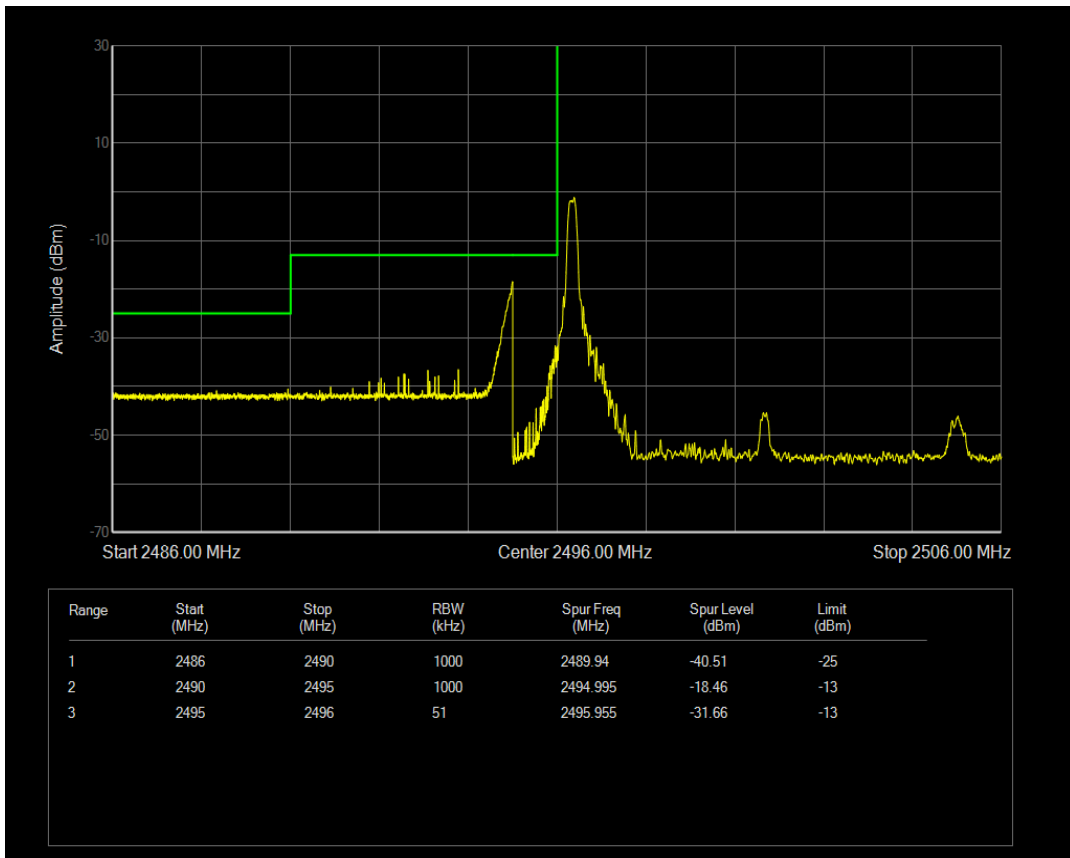

Band41 16QAM BW=5MHz Channel=39675 RB Size=1 Position=#0

Band41 16QAM BW=5MHz Channel=39675 RB Size=1 Position=#Max