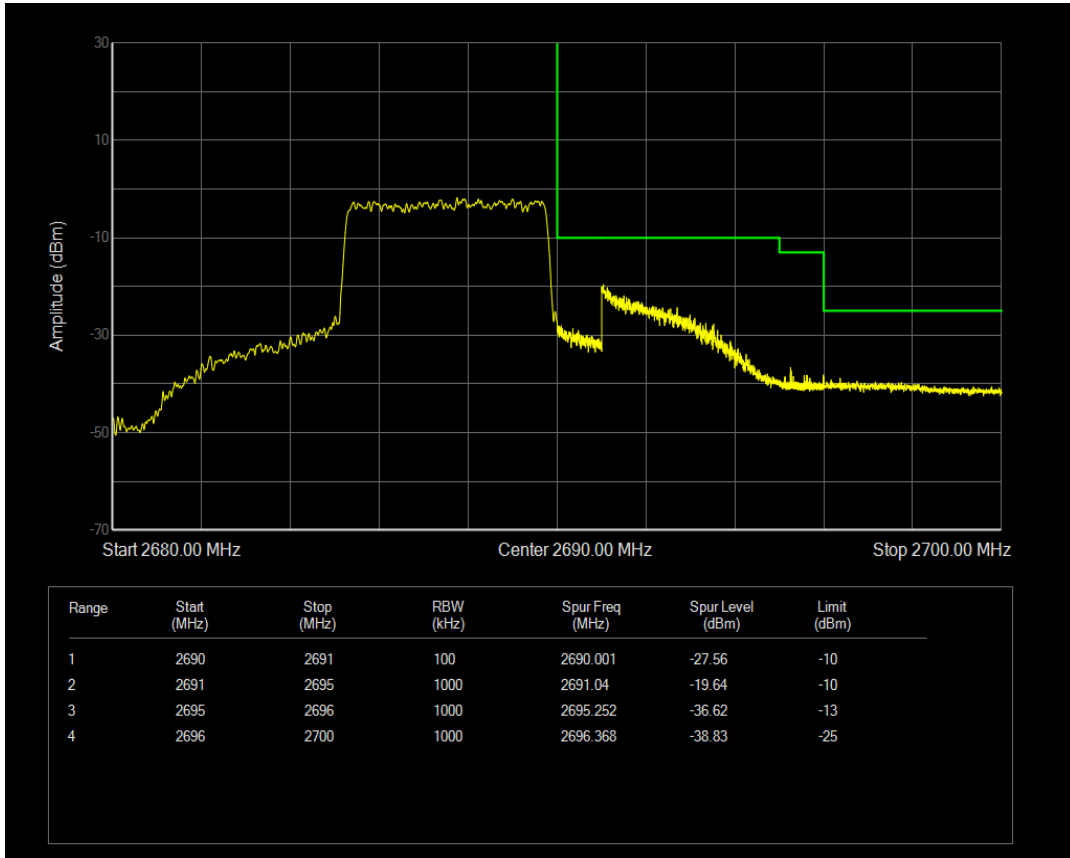

Band41 16QAM BW=5MHz Channel=39675 RB Size=25 Position=#0

Band41 QPSK BW=5MHz Channel=41565 RB Size=1 Position=#0

Band41 QPSK BW=5MHz Channel=41565 RB Size=1 Position=#Max

Band41 QPSK BW=5MHz Channel=41565 RB Size=25 Position=#0