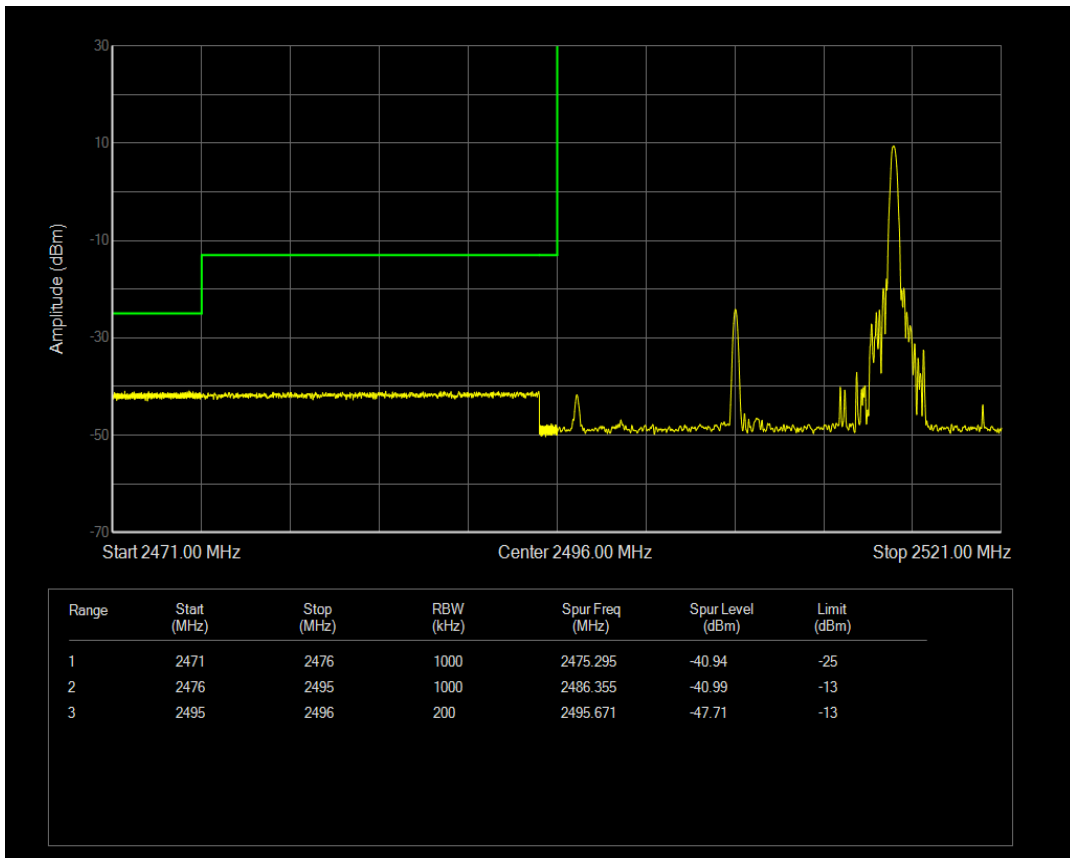

Band41 QPSK BW=20MHz Channel=39750 RB Size=1 Position=#Max

Band41 QPSK BW=20MHz Channel=39750 RB Size=100 Position=#0