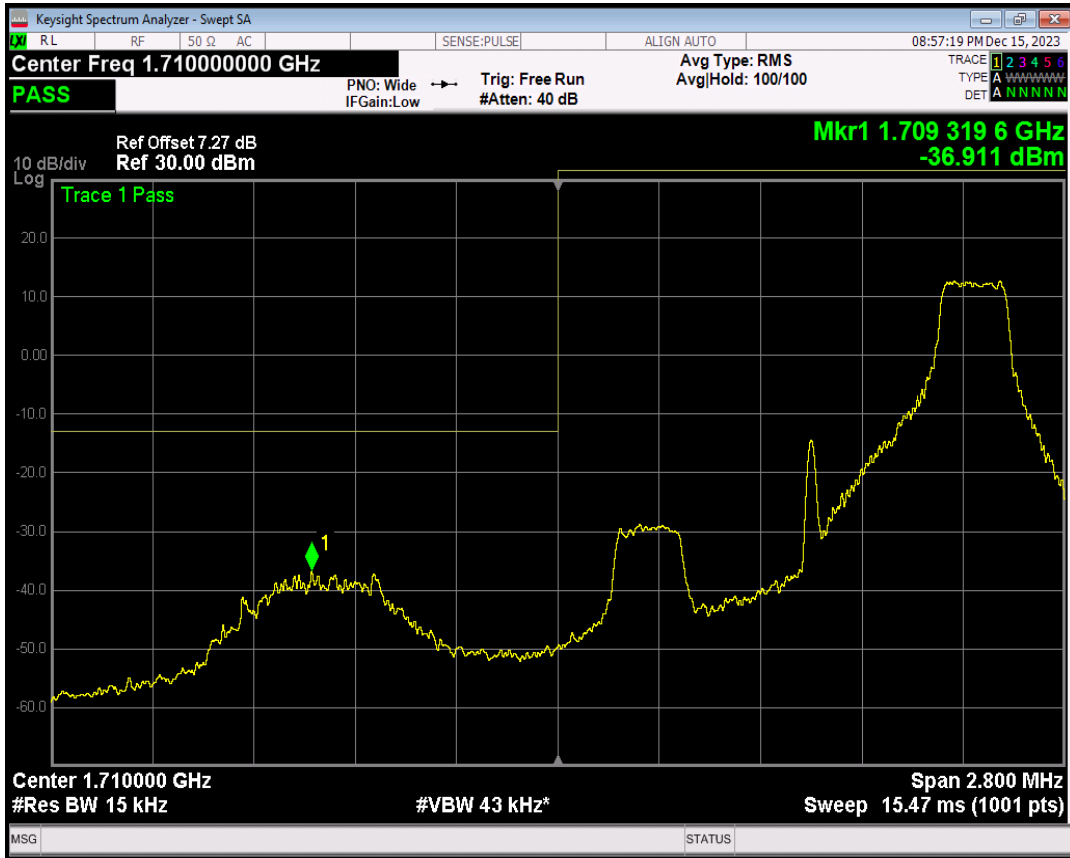

Band66 QPSK BW=1.4MHz Channel=131979 RB Size=1 Position=#Max

Band66 QPSK BW=1.4MHz Channel=131979 RB Size=6 Position=#0

Band66 16QAM BW=1.4MHz Channel=131979 RB Size=1 Position=#0

Band66 16QAM BW=1.4MHz Channel=131979 RB Size=1 Position=#Max