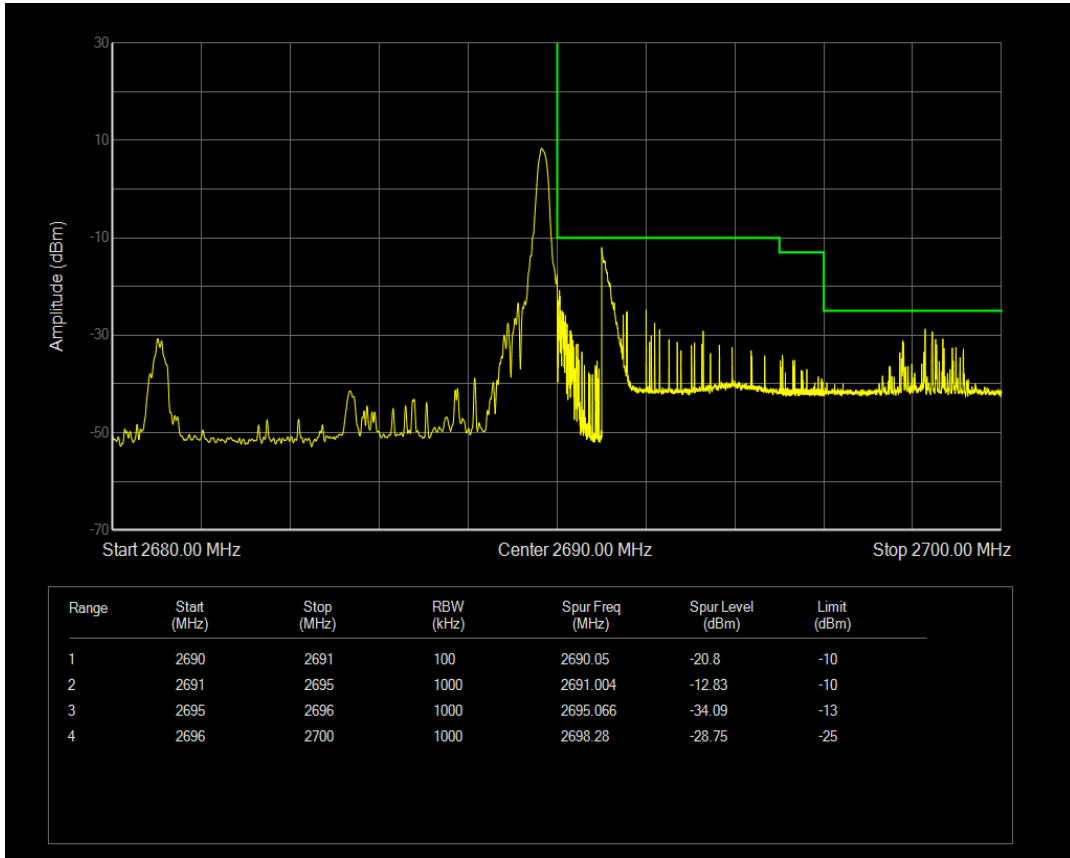

Band41 16QAM BW=5MHz Channel=41565 RB Size=1 Position=#Max

Band41 16QAM BW=5MHz Channel=41565 RB Size=25 Position=#0