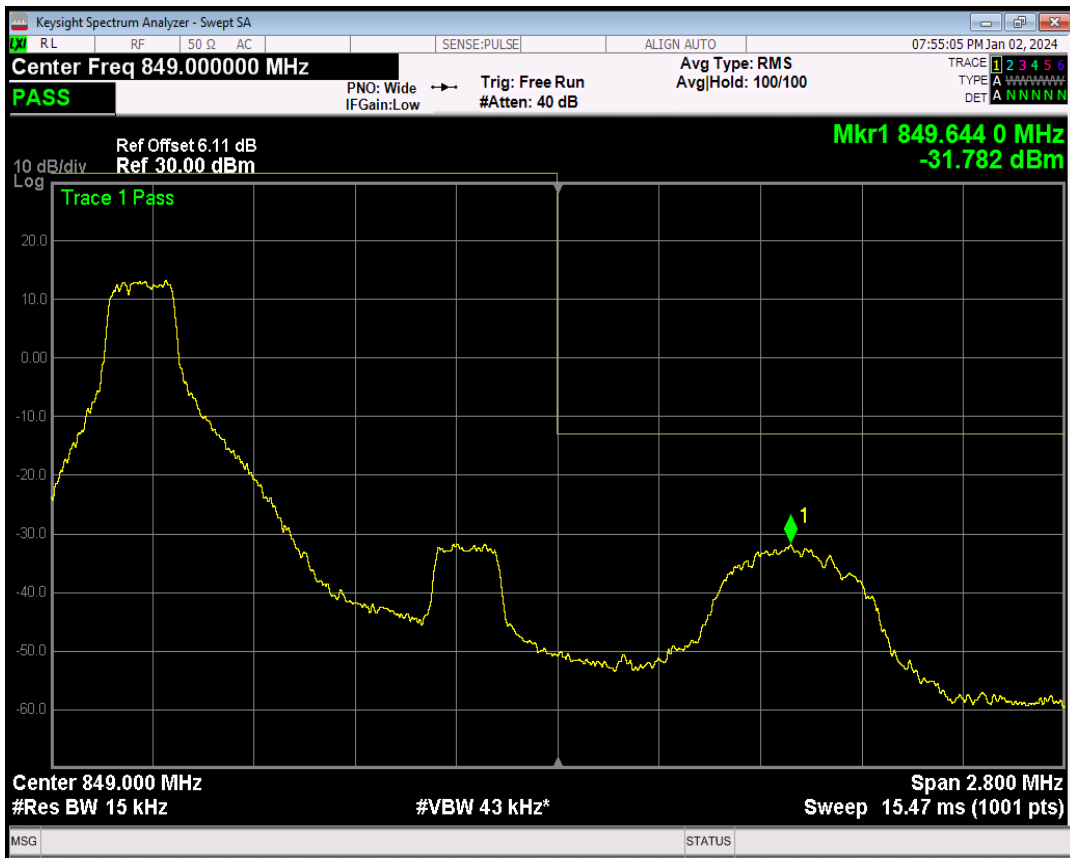

Band5 QPSK BW=1.4MHz Channel=20643 RB Size=1 Position=#0

Band5 QPSK BW=1.4MHz Channel=20643 RB Size=1 Position=#Max