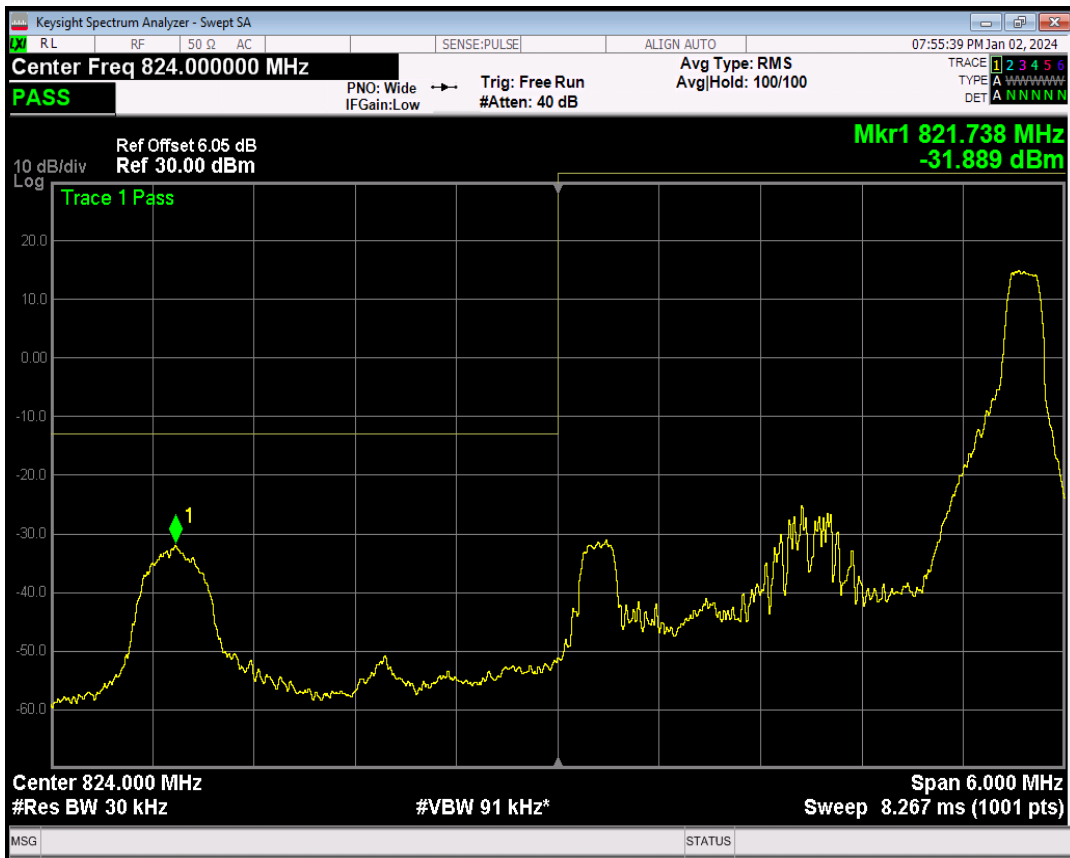

Band5 16QAM BW=3MHz Channel=20415 RB Size=1 Position=#Max

Band5 16QAM BW=3MHz Channel=20415 RB Size=15 Position=#0