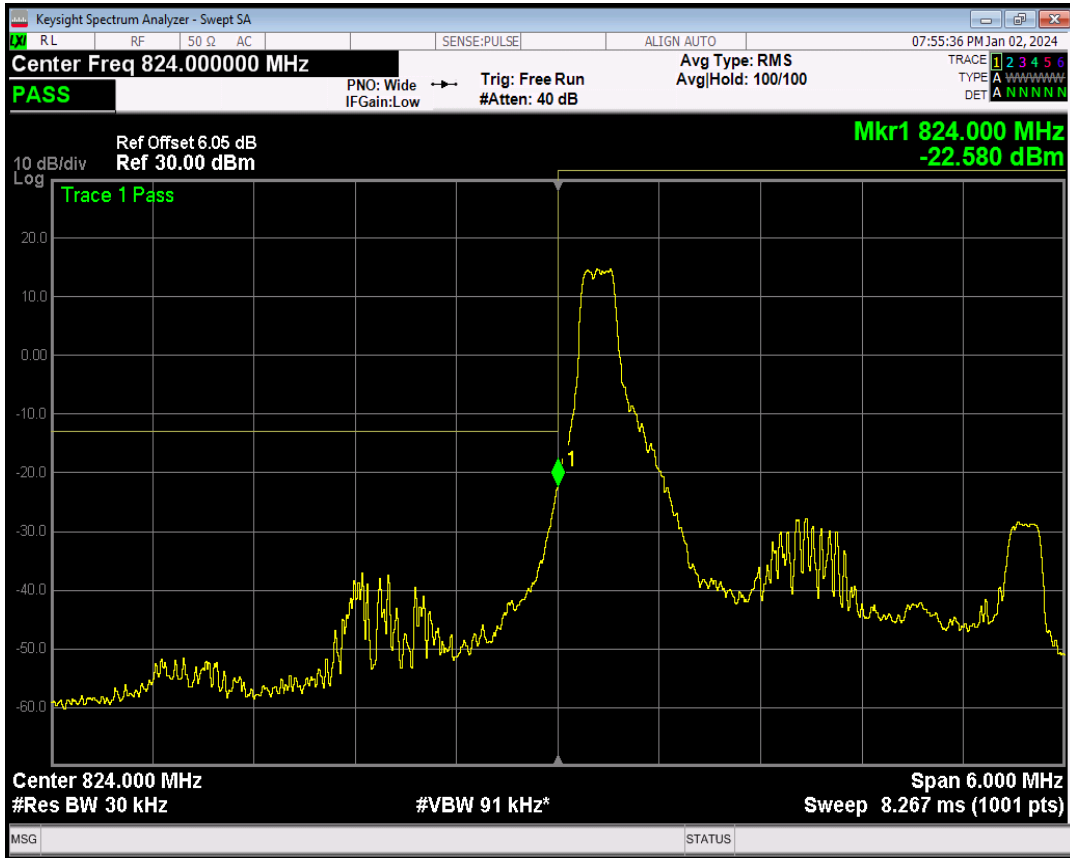

Band5 16QAM BW=3MHz Channel=20415 RB Size=1 Position=#0

Band5 16QAM BW=10MHz Channel=20600 RB Size=50 Position=#0