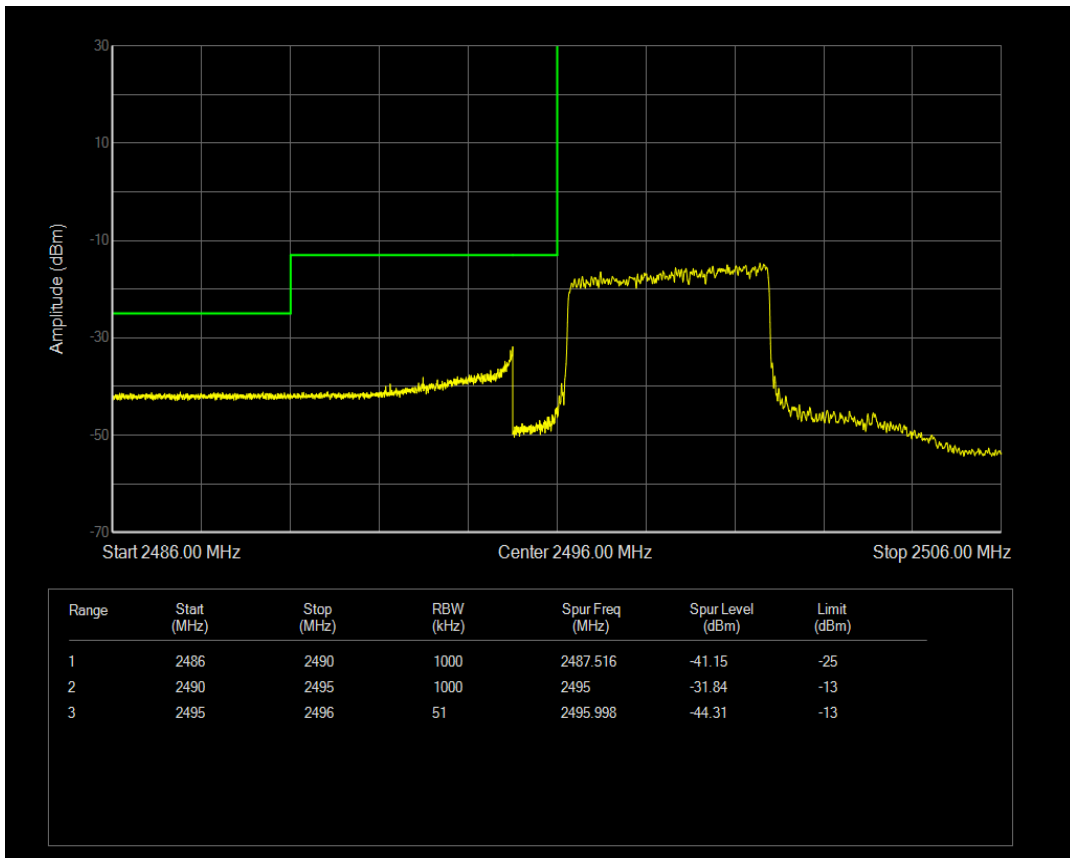

Band41 16QAM BW=5MHz Channel=39675 RB Size=25 Position=#0

Band41 QPSK BW=5MHz Channel=41565 RB Size=1 Position=#0