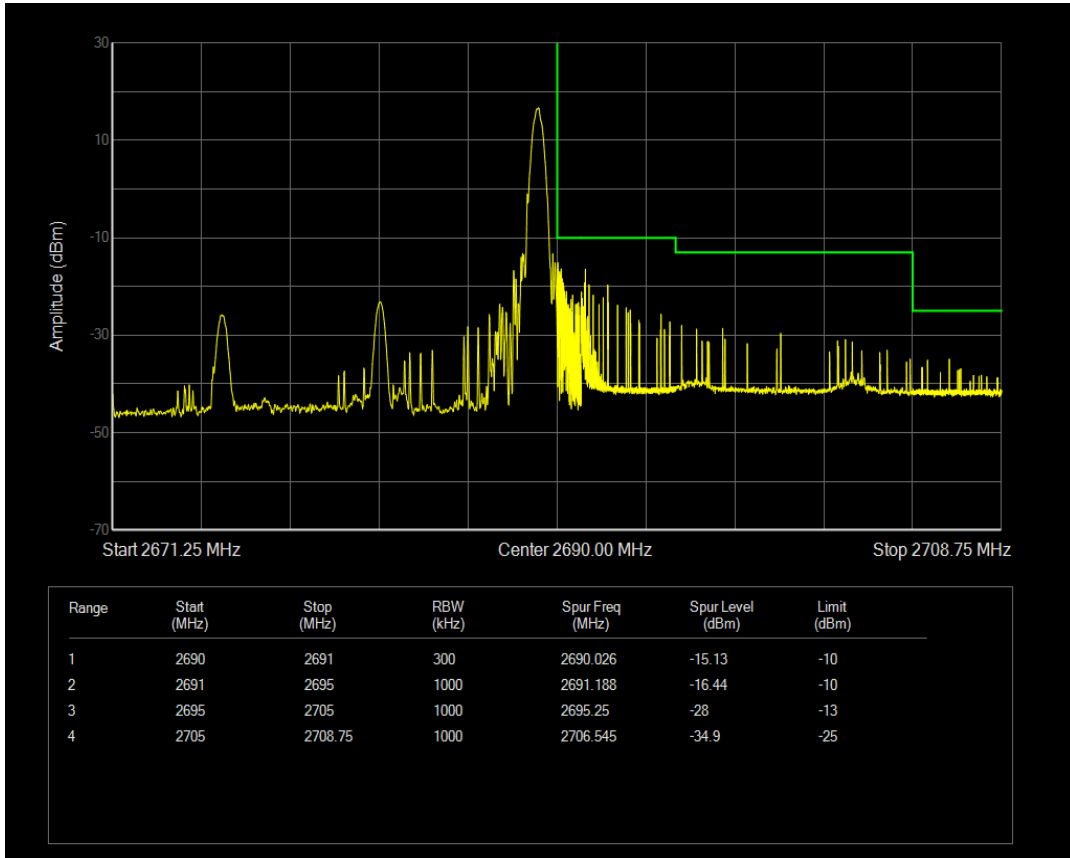

Band41 16QAM BW=15MHz Channel=41515 RB Size=1 Position=#Max

Band41 16QAM BW=15MHz Channel=41515 RB Size=75 Position=#0