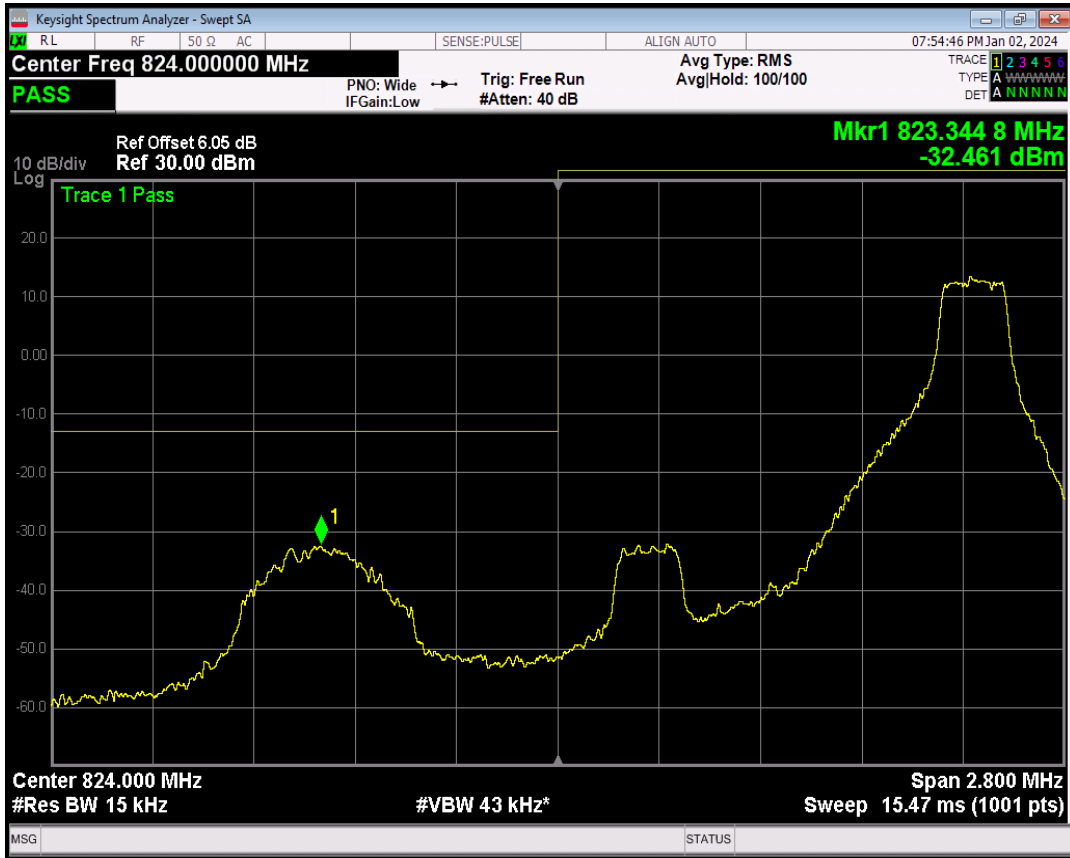

Band5 QPSK BW=1.4MHz Channel=20407 RB Size=1 Position=#Max

Band5 QPSK BW=1.4MHz Channel=20643 RB Size=6 Position=#0