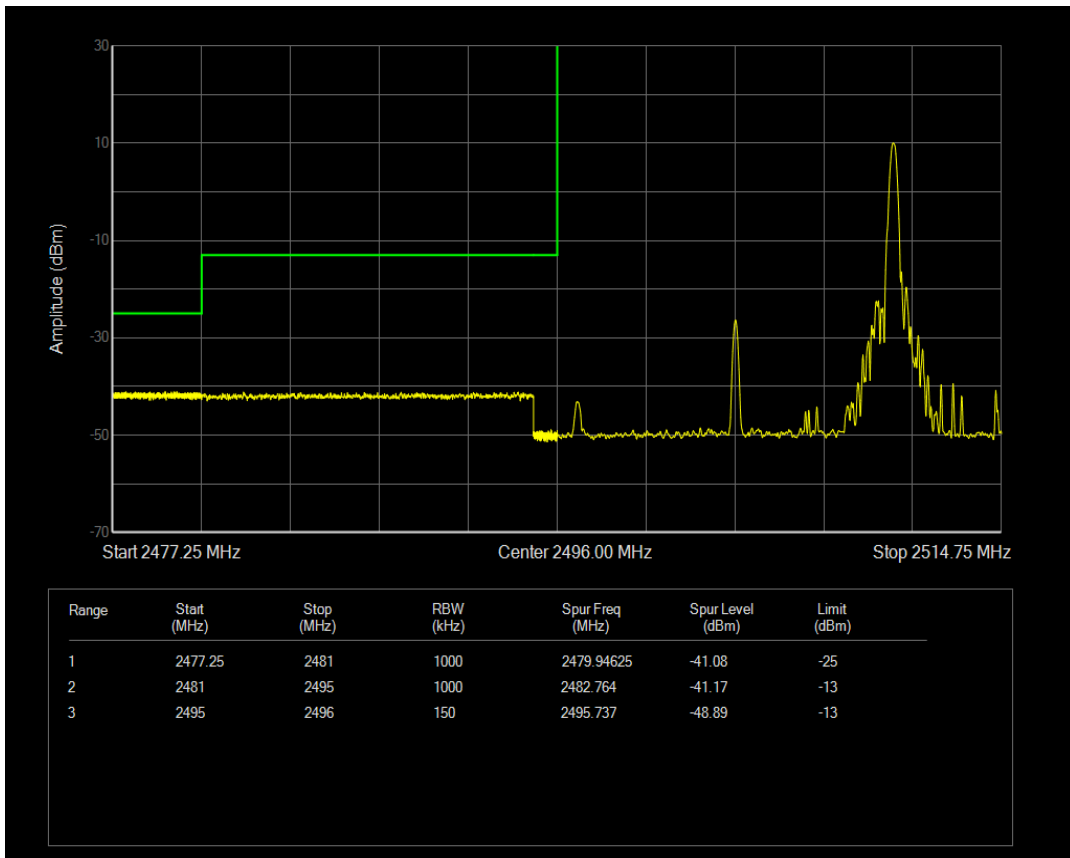

Band41 QPSK BW=15MHz Channel=39725 RB Size=1 Position=#Max

Band41 QPSK BW=15MHz Channel=39725 RB Size=75 Position=#0