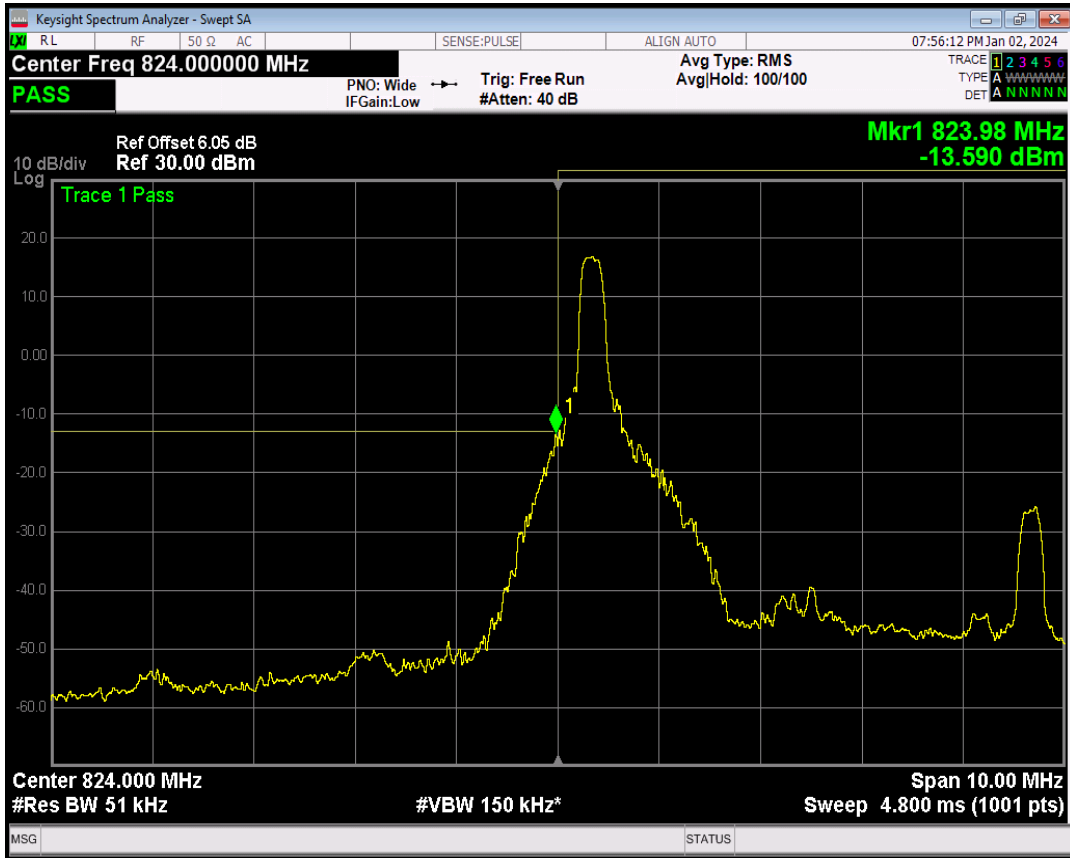

Band5 16QAM BW=5MHz Channel=20425 RB Size=1 Position=#Max

Band5 16QAM BW=5MHz Channel=20425 RB Size=25 Position=#0

Band5 16QAM BW=3MHz Channel=20635 RB Size=15 Position=#0

Band5 16QAM BW=5MHz Channel=20425 RB Size=1 Position=#0