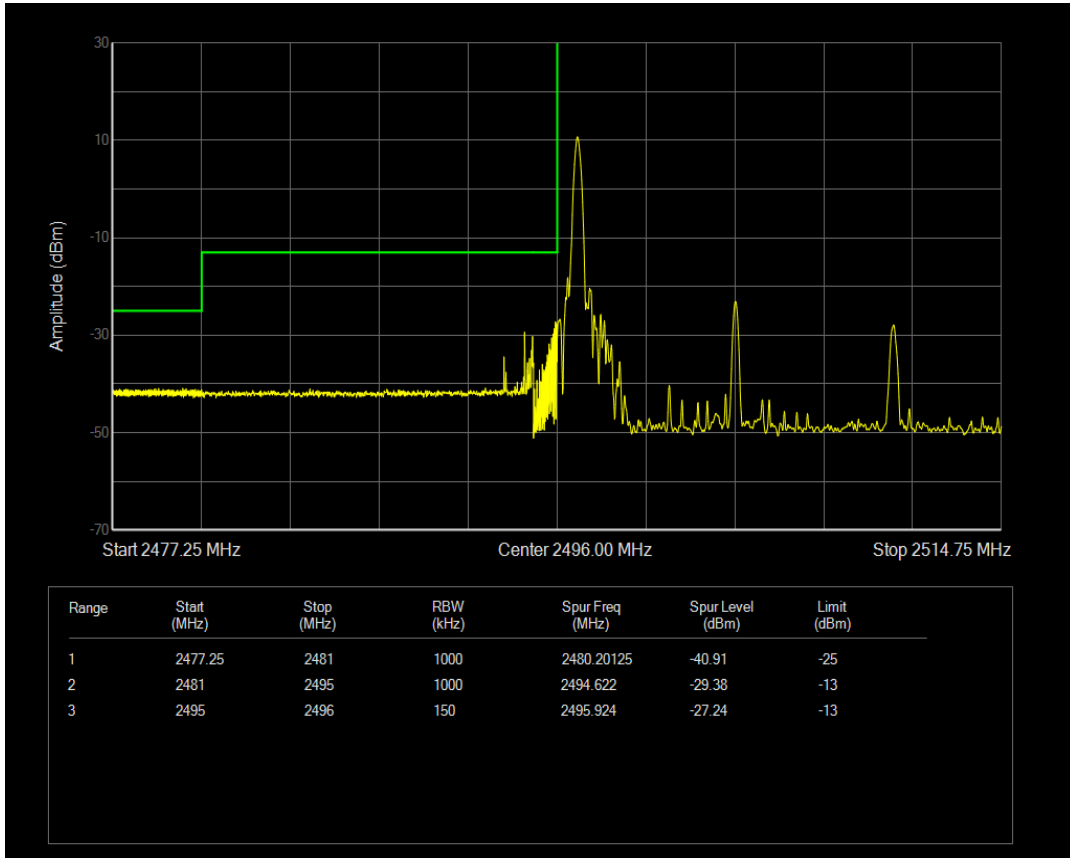

Band41 16QAM BW=10MHz Channel=41540 RB Size=1 Position=#0

Band41 16QAM BW=10MHz Channel=41540 RB Size=1 Position=#Max

Band41 16QAM BW=10MHz Channel=41540 RB Size=50 Position=#0

Band41 QPSK BW=15MHz Channel=39725 RB Size=1 Position=#0