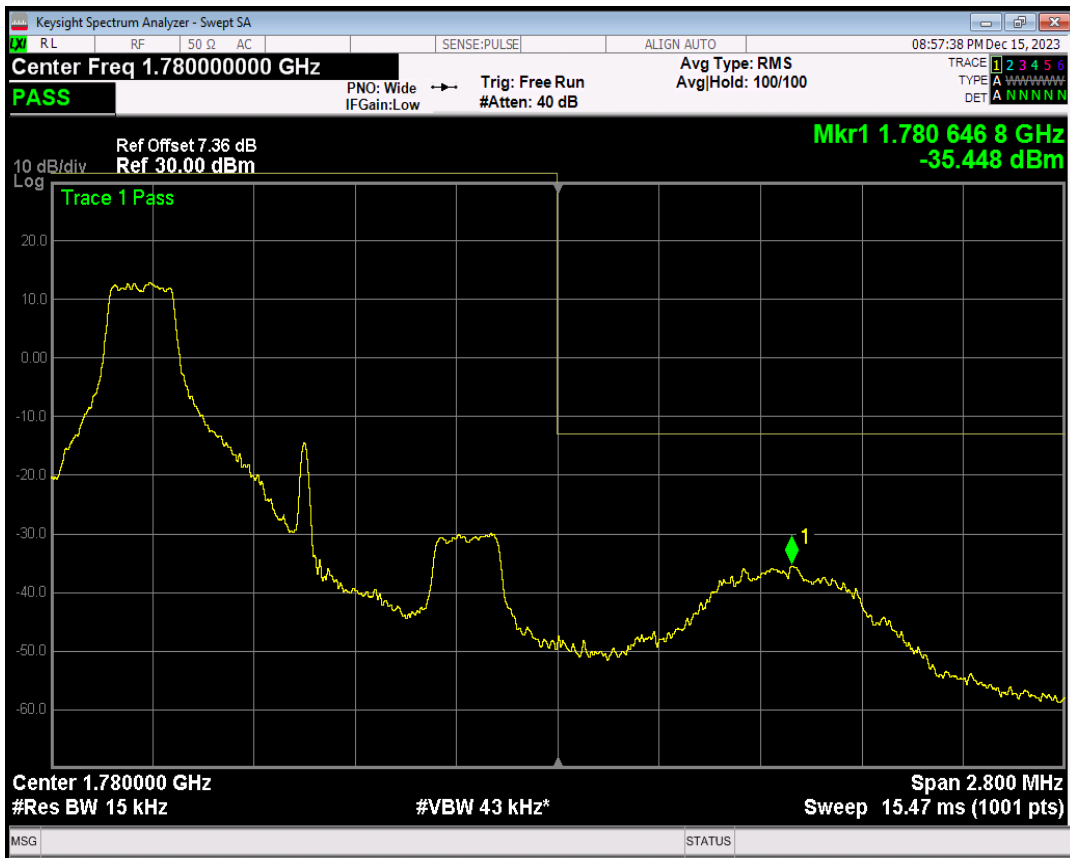

Band66 16QAM BW=1.4MHz Channel=132665 RB Size=1 Position=#0

Band66 16QAM BW=1.4MHz Channel=132665 RB Size=1 Position=#Max