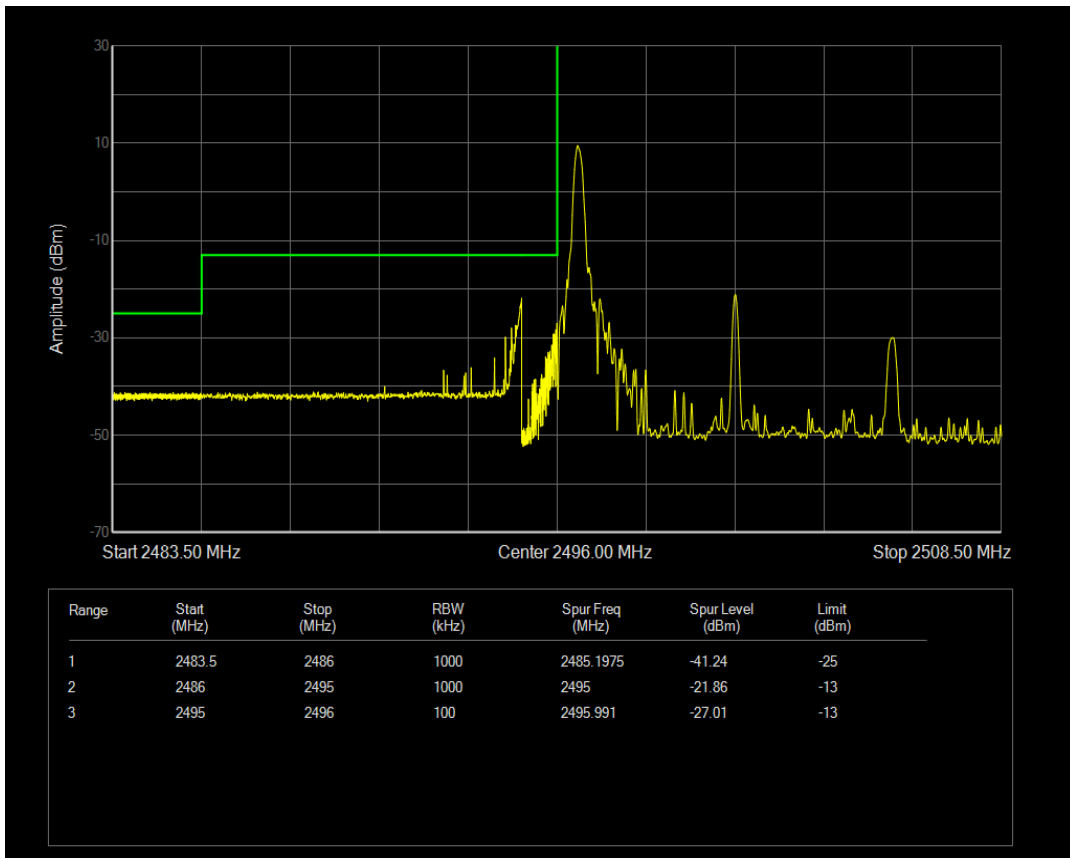

Band41 16QAM BW=10MHz Channel=39700 RB Size=1 Position=#0

Band41 16QAM BW=10MHz Channel=39700 RB Size=1 Position=#Max