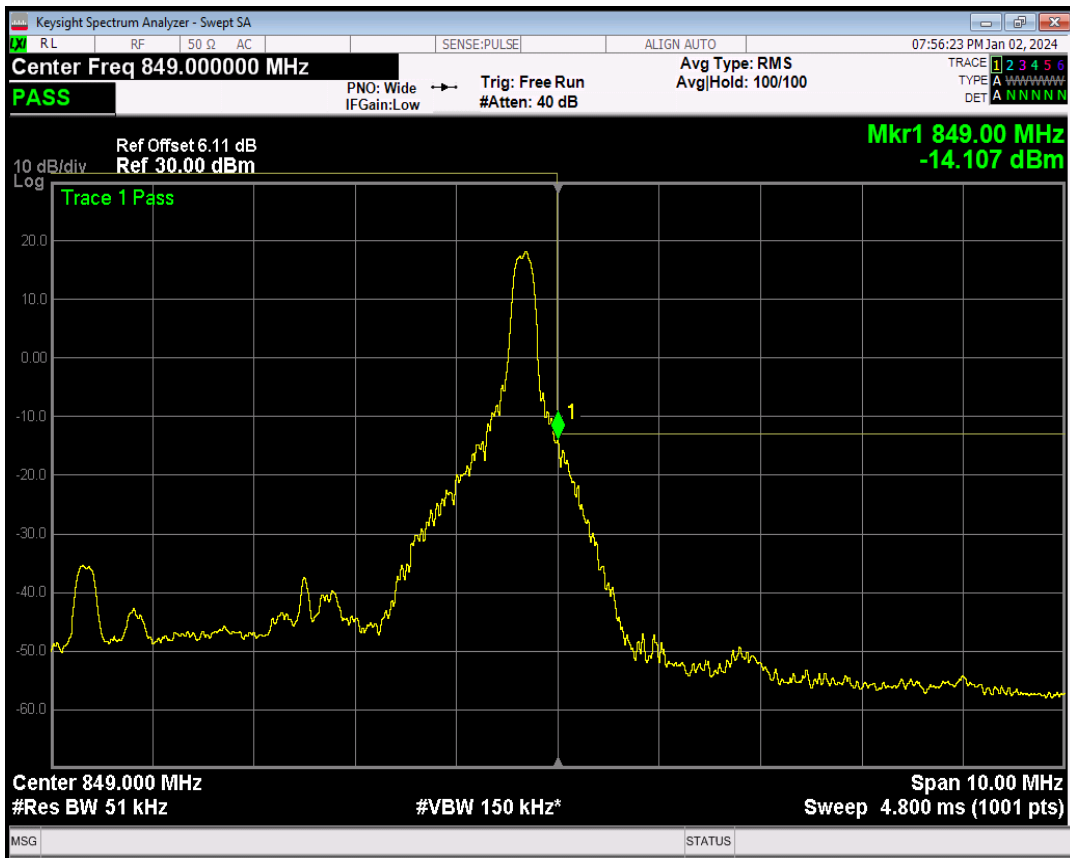

Band5 QPSK BW=5MHz Channel=20625 RB Size=1 Position=#Max

Band66 QPSK BW=1.4MHz Channel=131979 RB Size=1 Position=#0