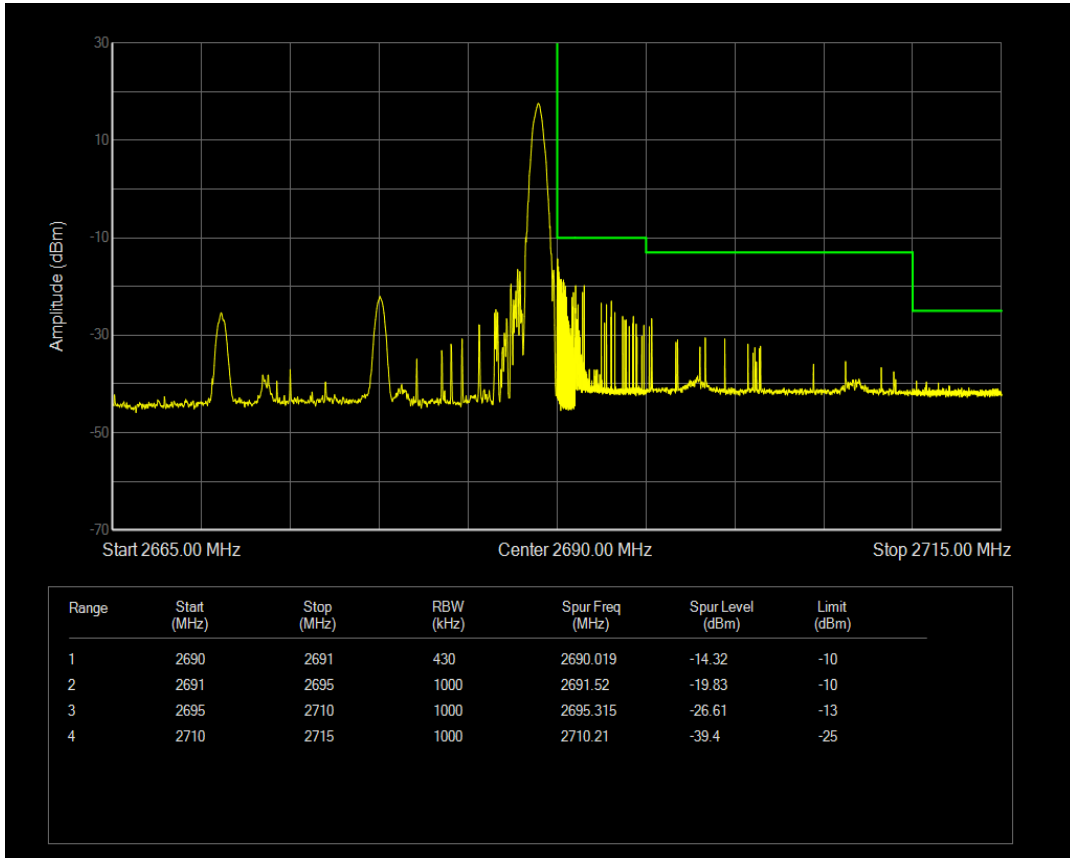

Band41 16QAM BW=20MHz Channel=41490 RB Size=1 Position=#Max

Band41 16QAM BW=20MHz Channel=41490 RB Size=100 Position=#0