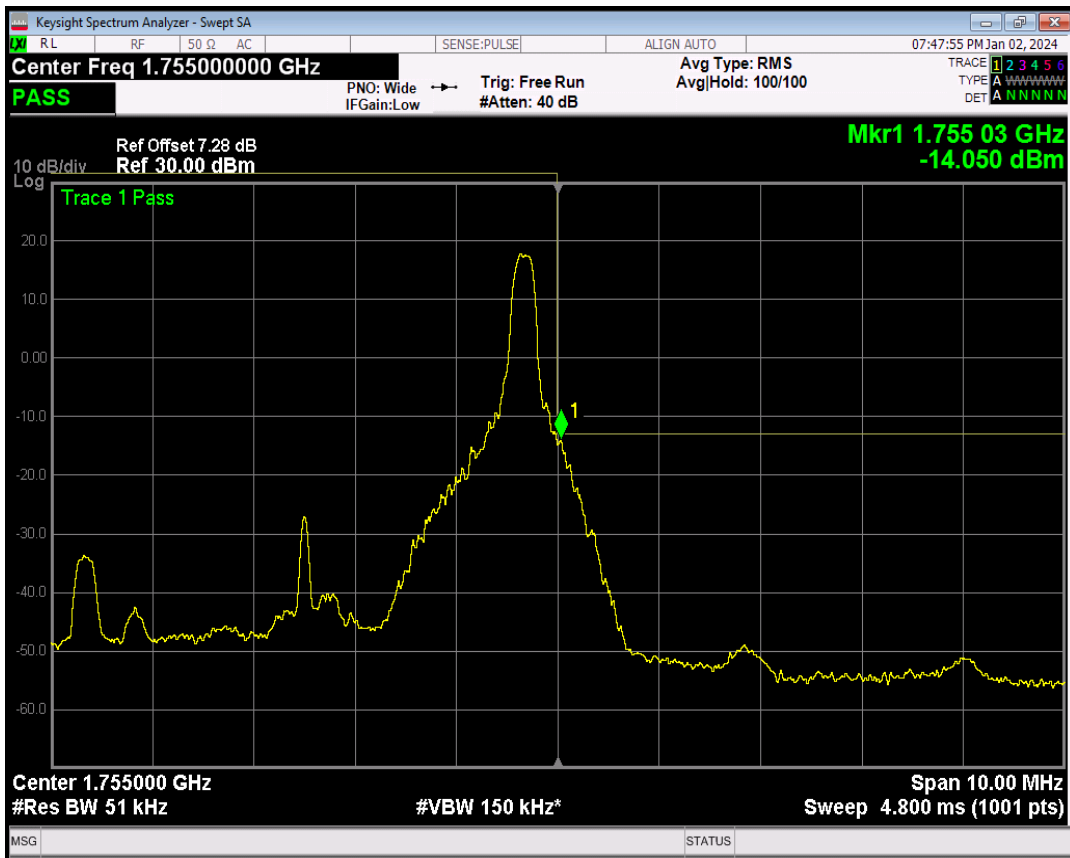

Band4 QPSK BW=5MHz Channel=20375 RB Size=1 Position=#Max

Band4 QPSK BW=3MHz Channel=20385 RB Size=15 Position=#0