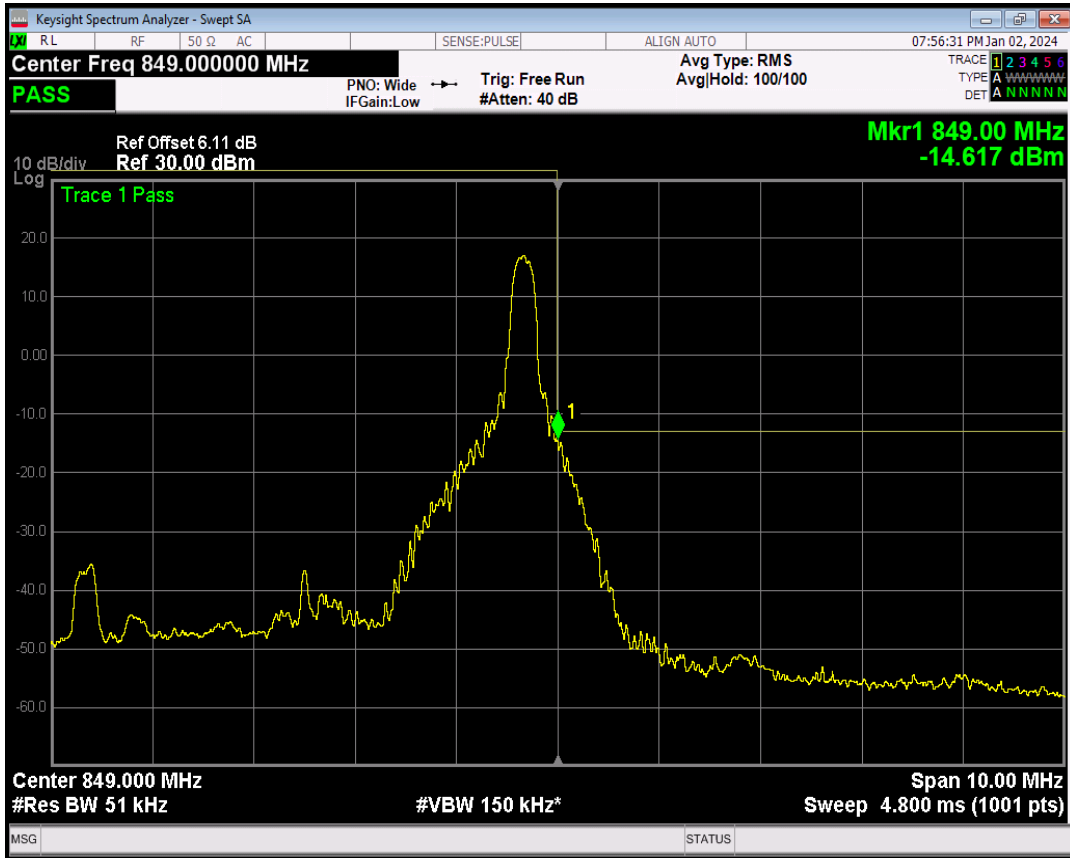

Band5 16QAM BW=5MHz Channel=20625 RB Size=25 Position=#0

Band5 QPSK BW=1.4MHz Channel=20407 RB Size=1 Position=#0

Band5 16QAM BW=5MHz Channel=20625 RB Size=1 Position=#0

Band5 16QAM BW=5MHz Channel=20625 RB Size=1 Position=#Max