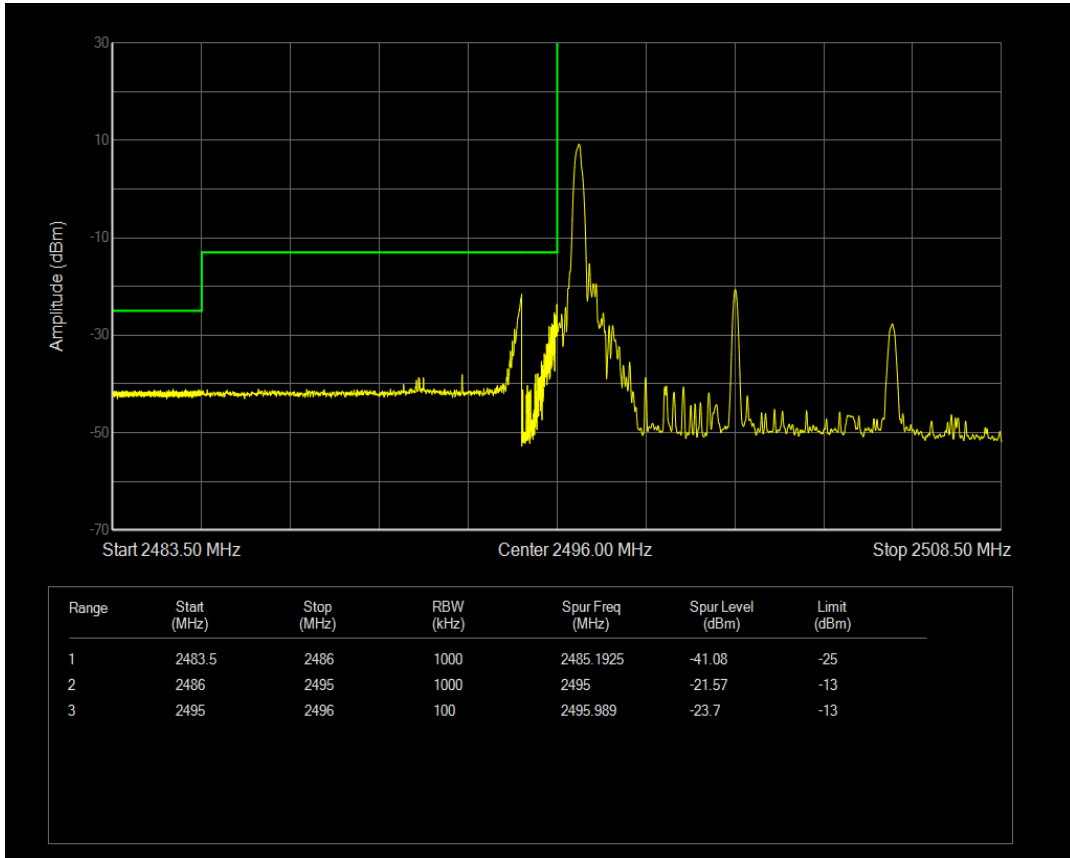

Band41 16QAM BW=5MHz Channel=41565 RB Size=1 Position=#0

Band41 16QAM BW=5MHz Channel=41565 RB Size=1 Position=#Max

Band41 16QAM BW=5MHz Channel=41565 RB Size=25 Position=#0

Band41 QPSK BW=10MHz Channel=39700 RB Size=1 Position=#0