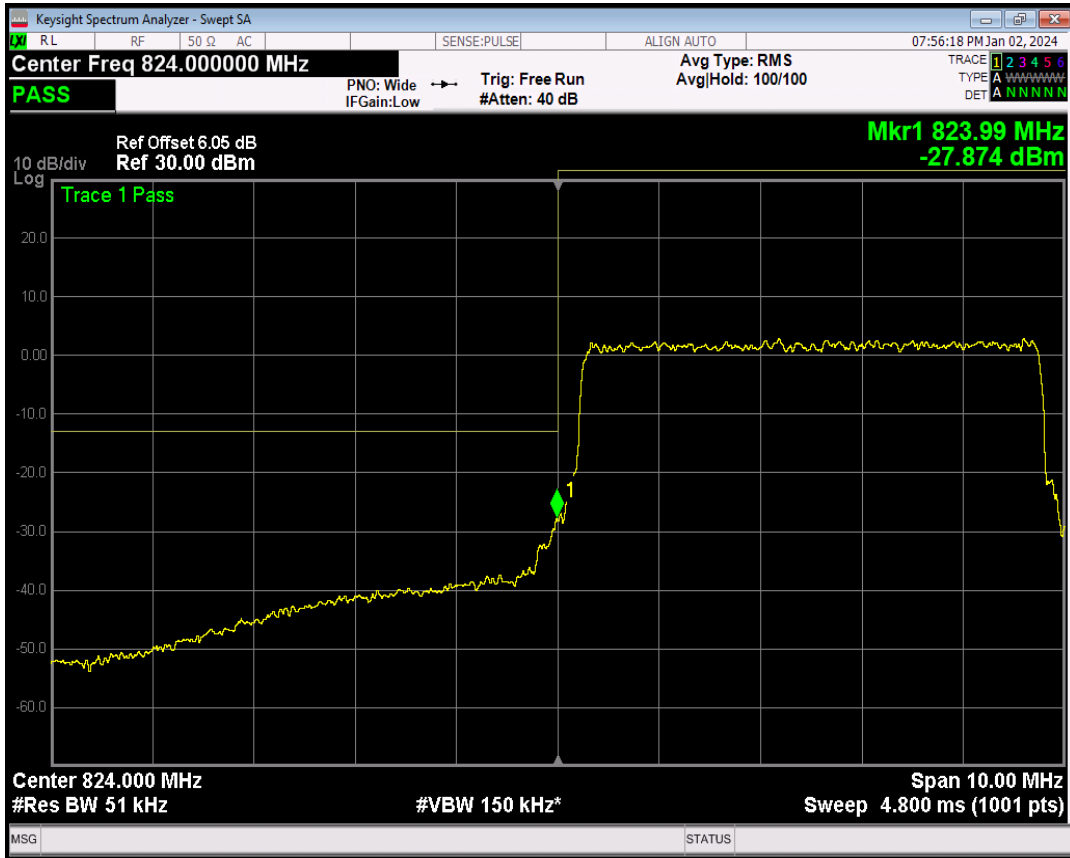

Band5 16QAM BW=5MHz Channel=20425 RB Size=25 Position=#0

Band5 16QAM BW=3MHz Channel=20635 RB Size=15 Position=#0