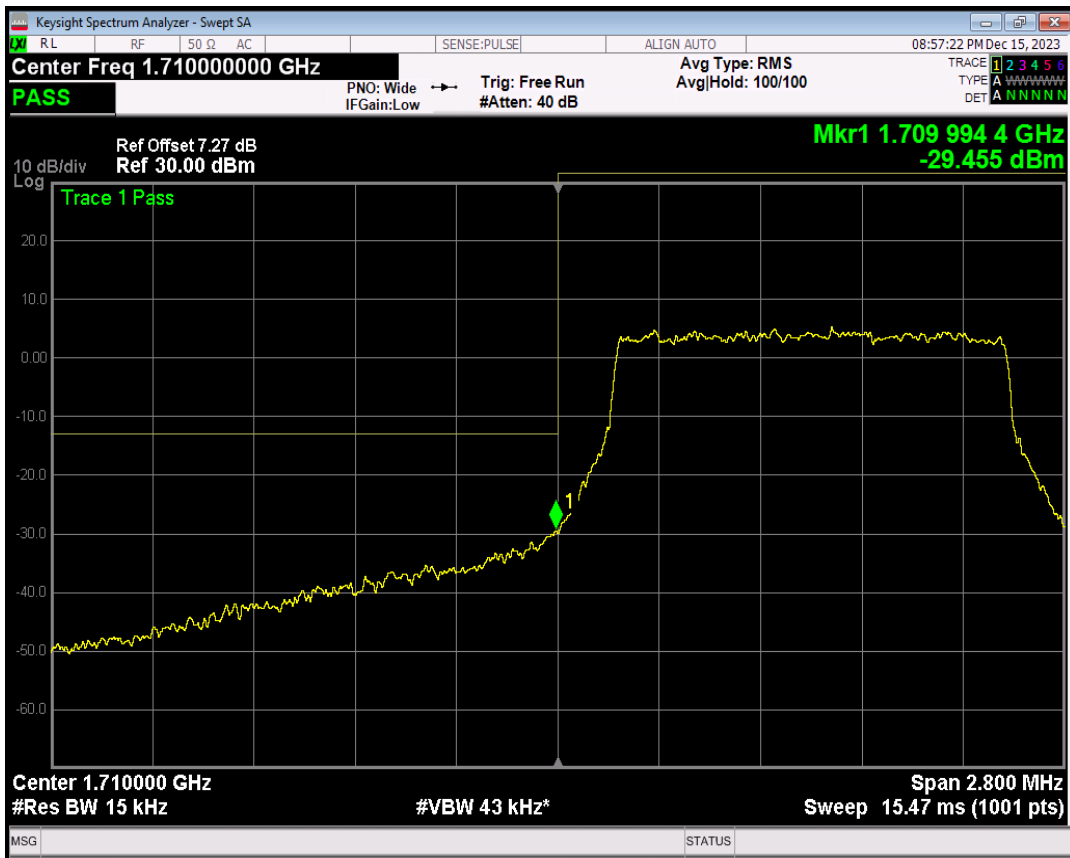

Band66 16QAM BW=1.4MHz Channel=131979 RB Size=6 Position=#0

Band66 QPSK BW=1.4MHz Channel=132665 RB Size=1 Position=#0