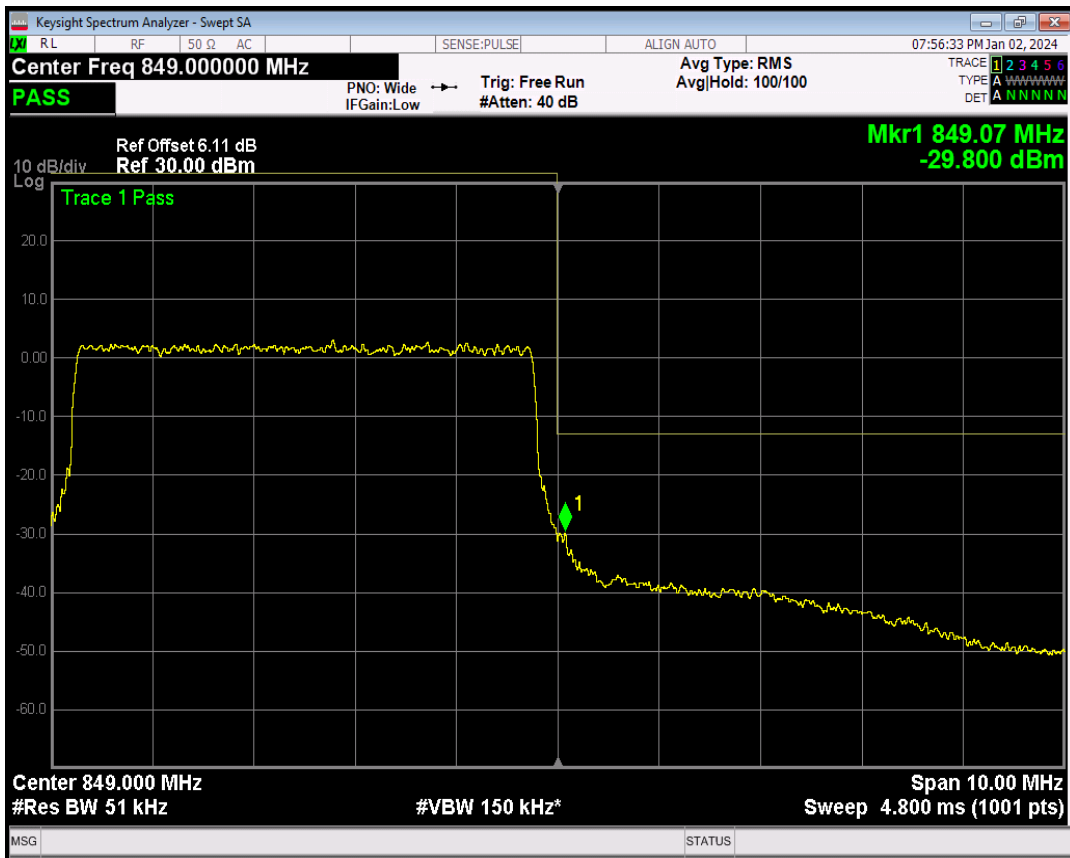

Band5 16QAM BW=5MHz Channel=20625 RB Size=25 Position=#0

Band5 QPSK BW=1.4MHz Channel=20407 RB Size=1 Position=#0