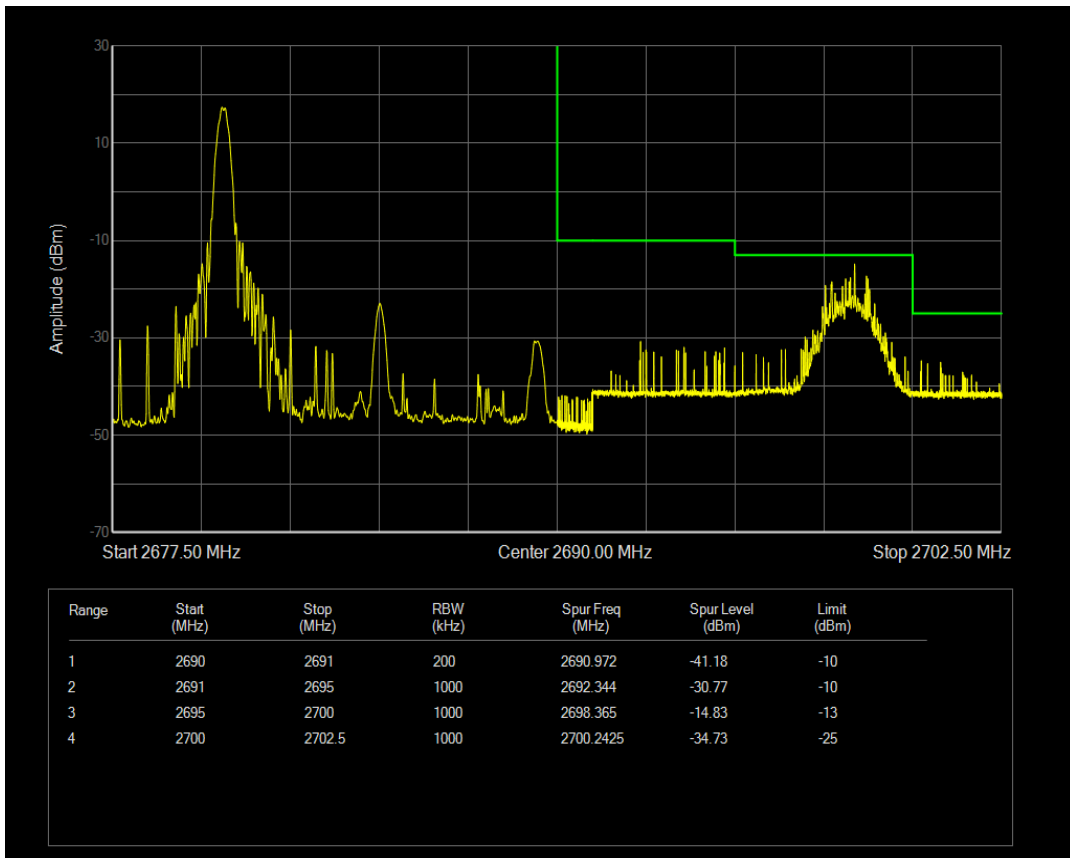

Band41 16QAM BW=10MHz Channel=41540 RB Size=1 Position=#0

Band41 16QAM BW=10MHz Channel=41540 RB Size=1 Position=#Max