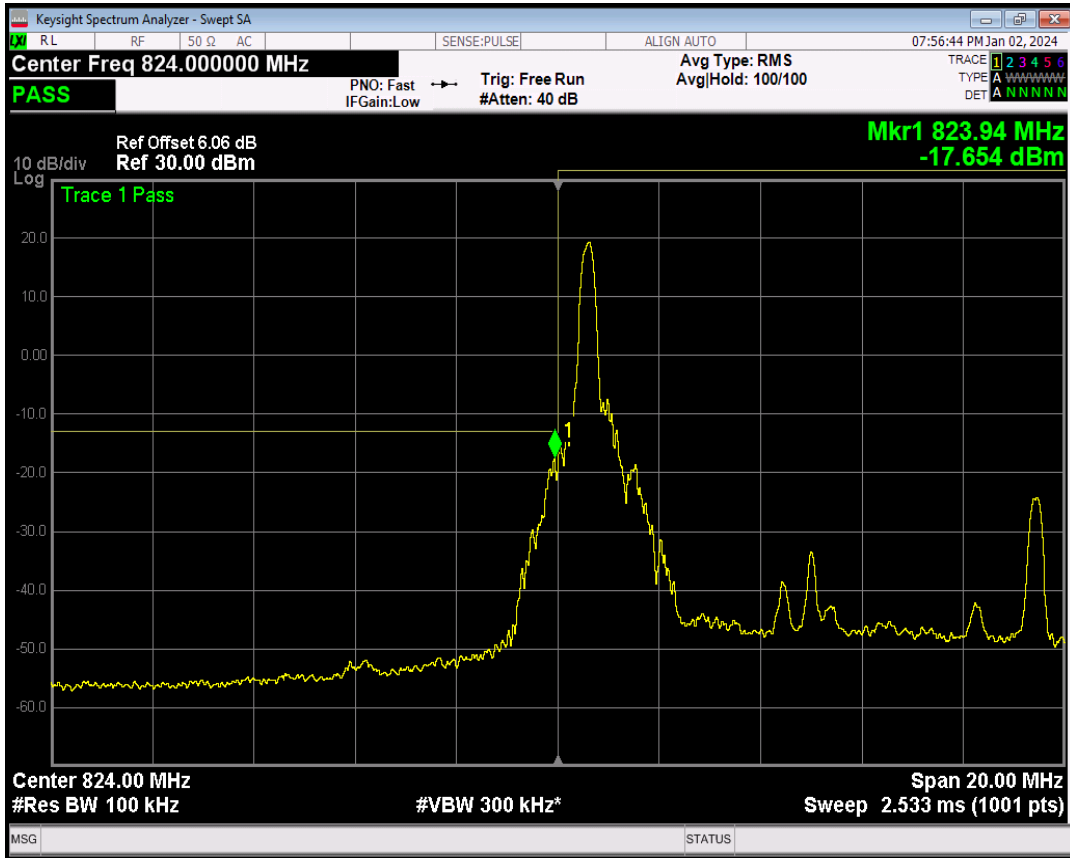

Band5 16QAM BW=1.4MHz Channel=20643 RB Size=1 Position=#0

Band5 16QAM BW=1.4MHz Channel=20407 RB Size=1 Position=#0

Band5 16QAM BW=1.4MHz Channel=20407 RB Size=1 Position=#Max

Band5 16QAM BW=10MHz Channel=20450 RB Size=1 Position=#0