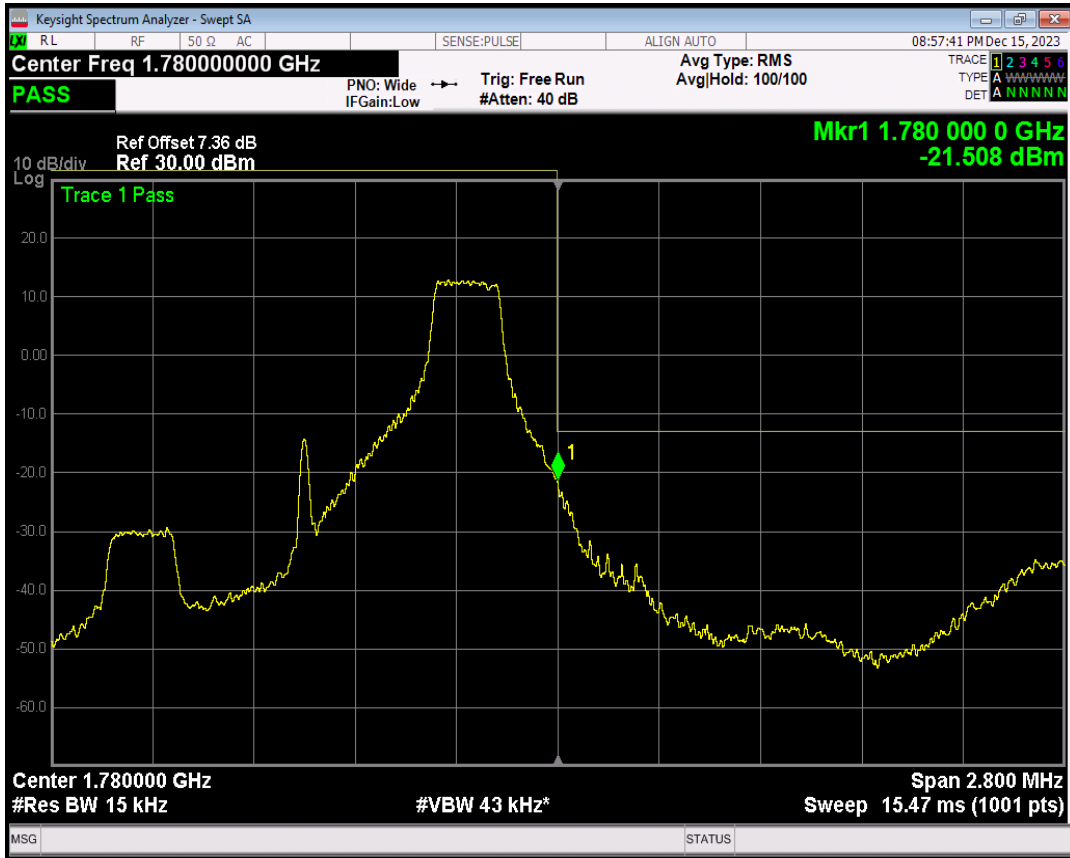

Band66 16QAM BW=1.4MHz Channel=132665 RB Size=1 Position=#Max

Band66 16QAM BW=1.4MHz Channel=132665 RB Size=6 Position=#0