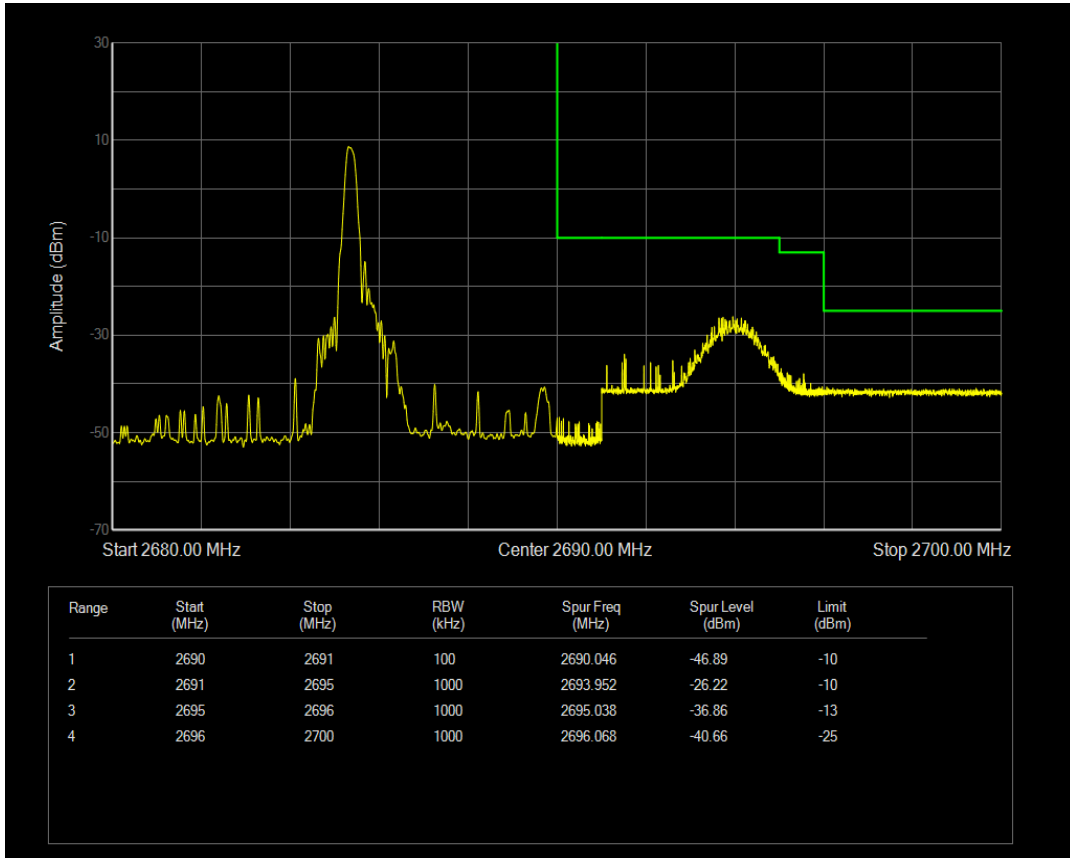

Band41 QPSK BW=5MHz Channel=41565 RB Size=1 Position=#0

Band41 QPSK BW=5MHz Channel=41565 RB Size=1 Position=#Max