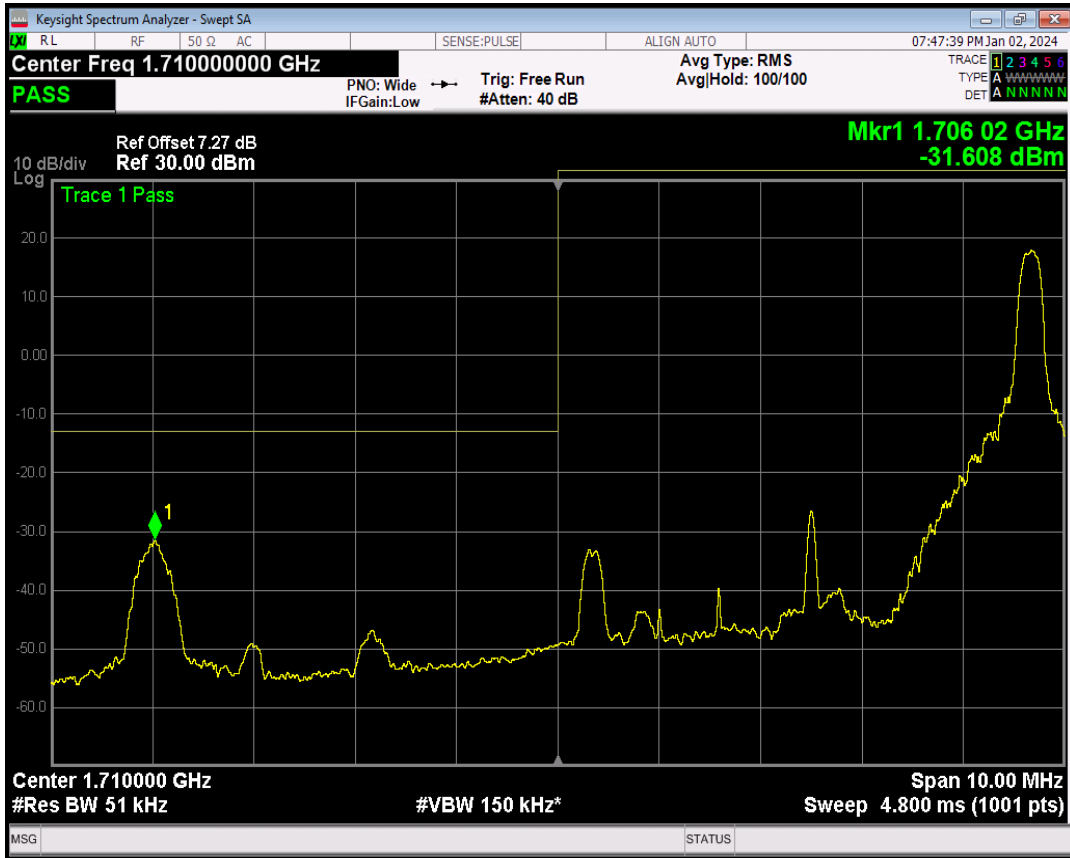

Band4 QPSK BW=5MHz Channel=19975 RB Size=1 Position=#Max

Band4 QPSK BW=5MHz Channel=20375 RB Size=25 Position=#0