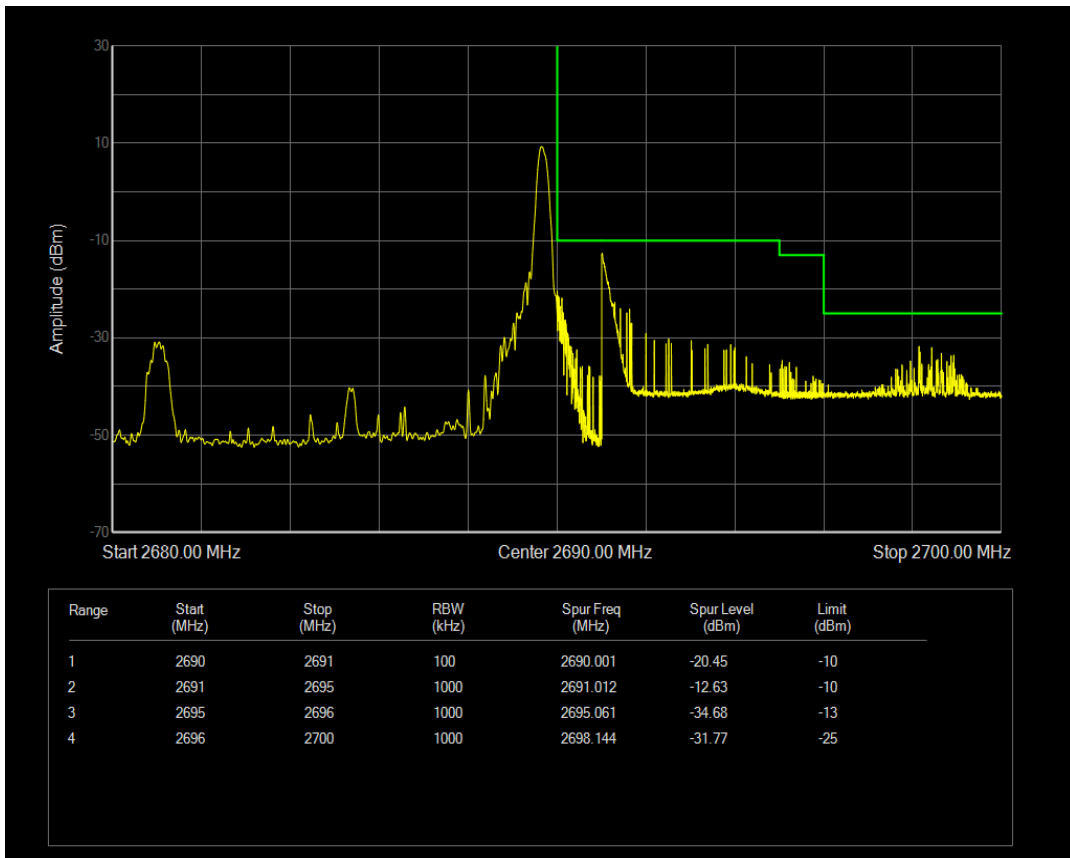

Band41 QPSK BW=5MHz Channel=41565 RB Size=1 Position=#Max

Band41 QPSK BW=5MHz Channel=41565 RB Size=25 Position=#0