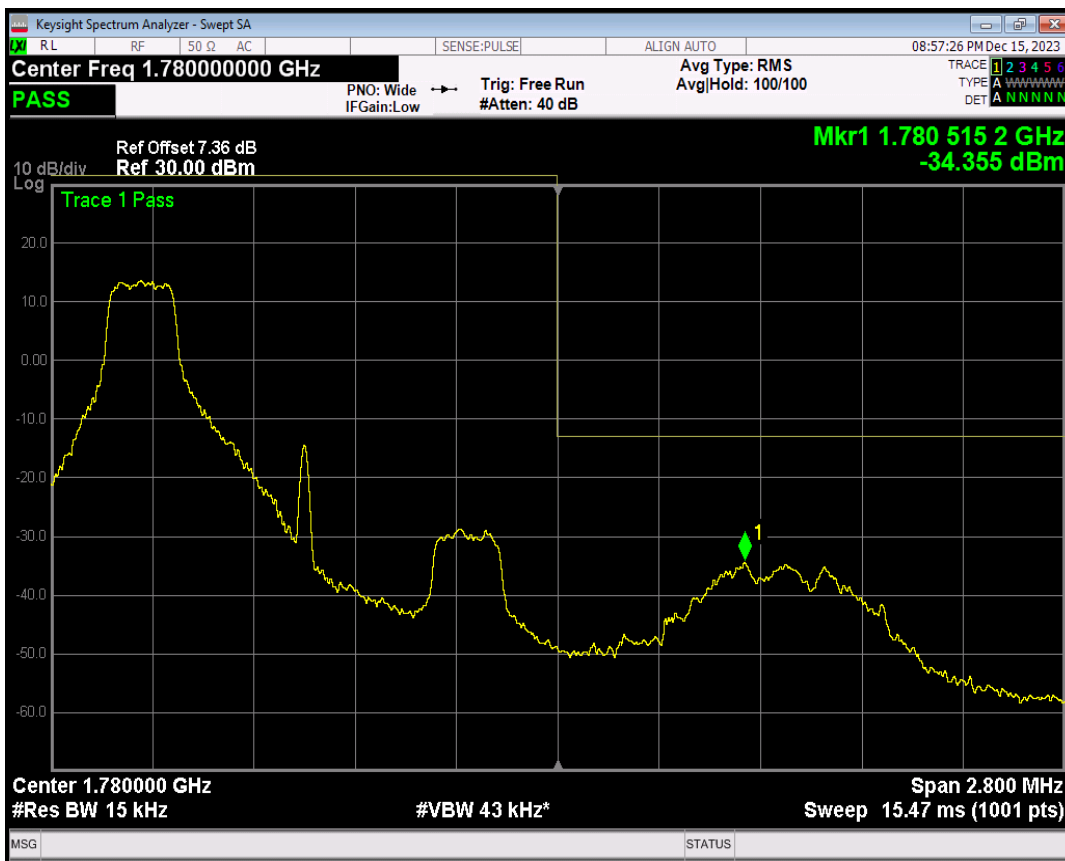

Band66 QPSK BW=1.4MHz Channel=132665 RB Size=1 Position=#0

Band66 QPSK BW=1.4MHz Channel=132665 RB Size=1 Position=#Max