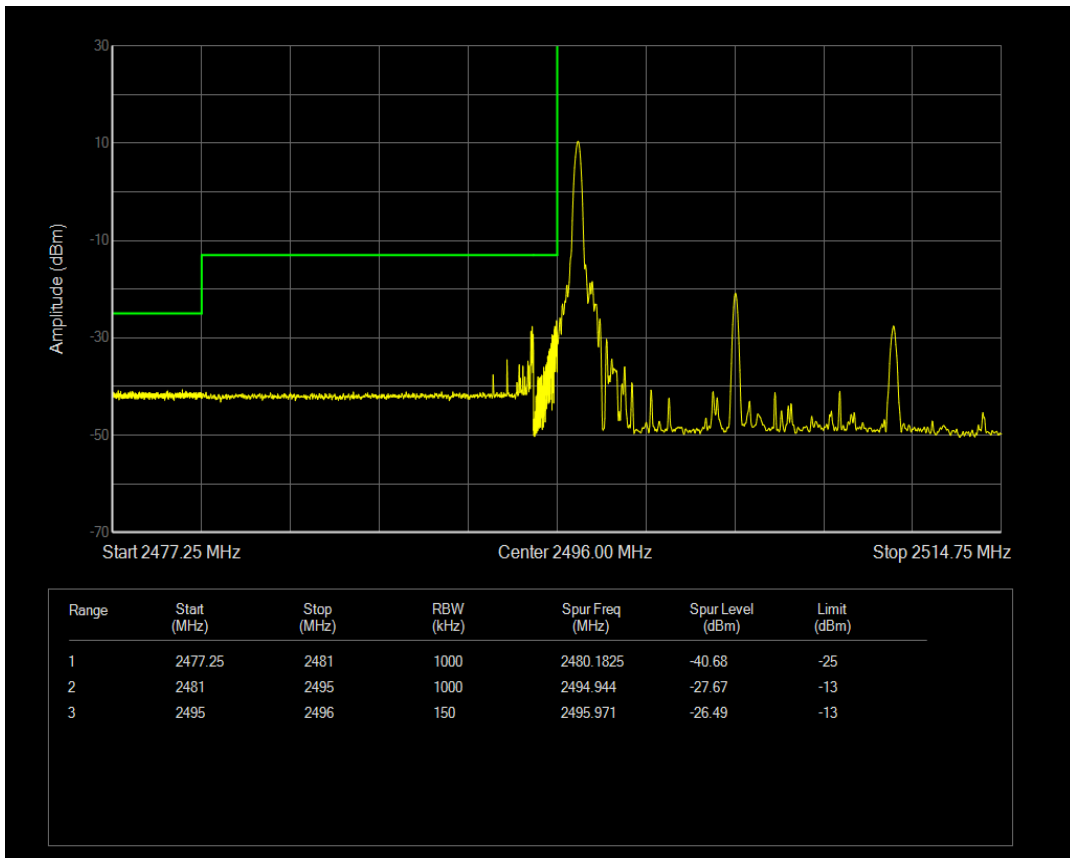

Band41 16QAM BW=15MHz Channel=39725 RB Size=1 Position=#0

Band41 16QAM BW=15MHz Channel=39725 RB Size=1 Position=#Max