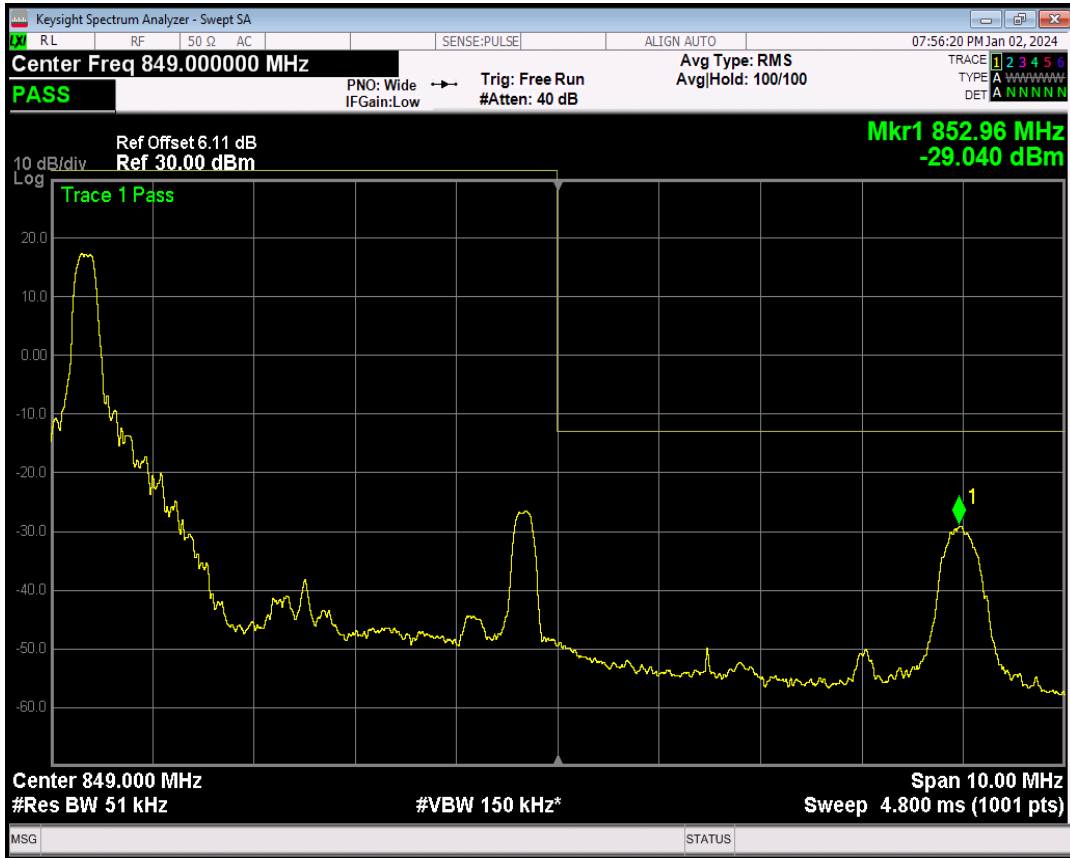

Band5 QPSK BW=5MHz Channel=20625 RB Size=1 Position=#0

Band5 QPSK BW=5MHz Channel=20425 RB Size=1 Position=#Max