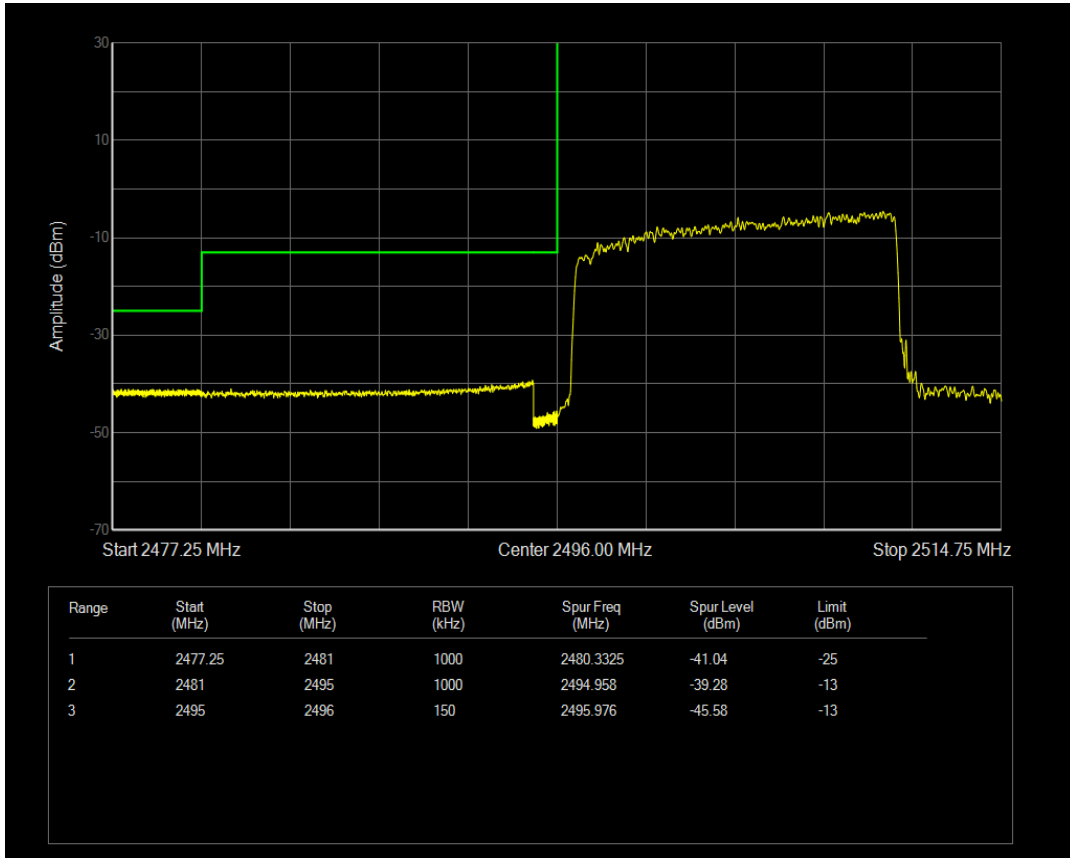

Band41 QPSK BW=15MHz Channel=39725 RB Size=75 Position=#0

Band41 16QAM BW=15MHz Channel=39725 RB Size=1 Position=#0