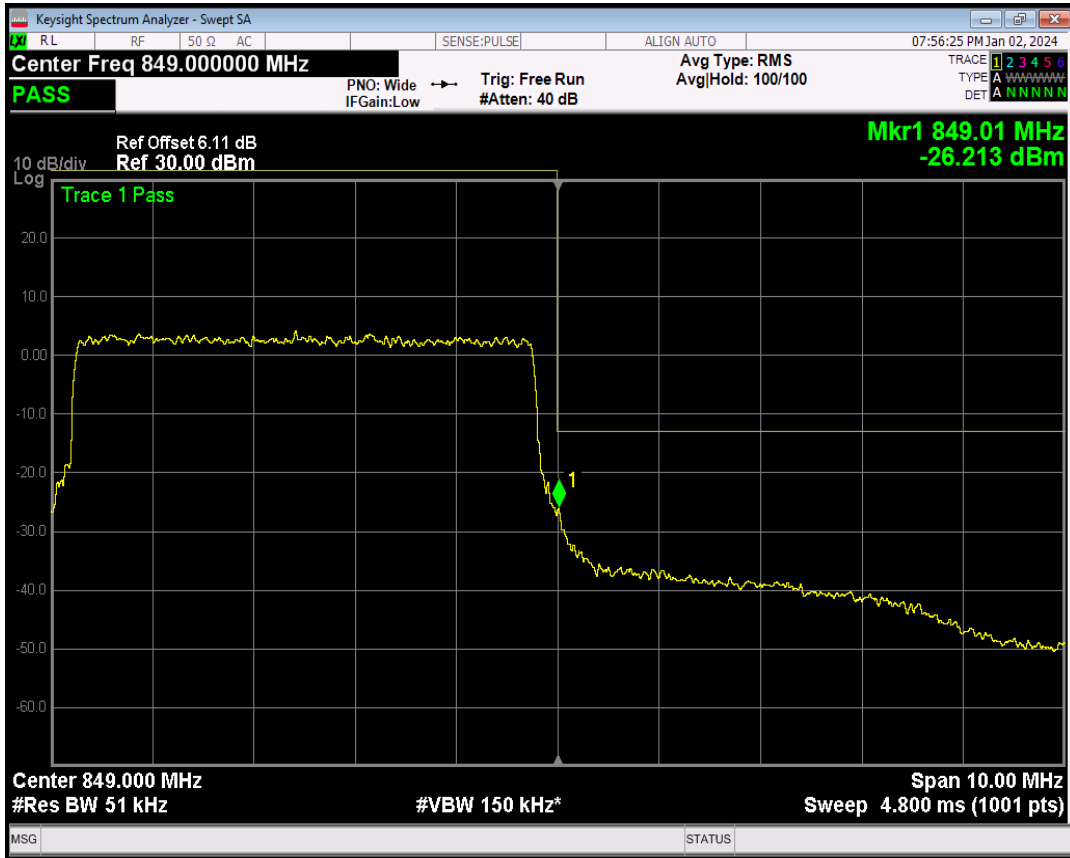

Band5 QPSK BW=5MHz Channel=20625 RB Size=25 Position=#0

Band5 QPSK BW=5MHz Channel=20625 RB Size=1 Position=#Max