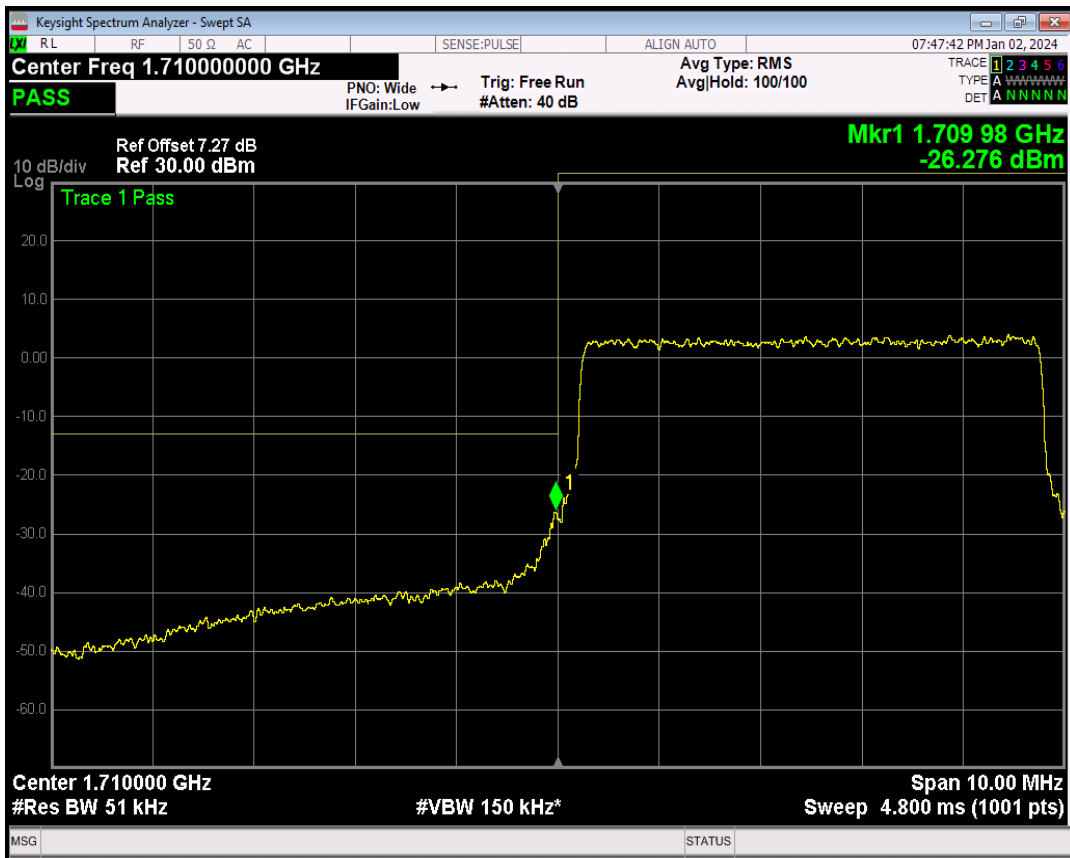

Band4 QPSK BW=5MHz Channel=19975 RB Size=25 Position=#0

Band4 QPSK BW=5MHz Channel=20375 RB Size=1 Position=#0