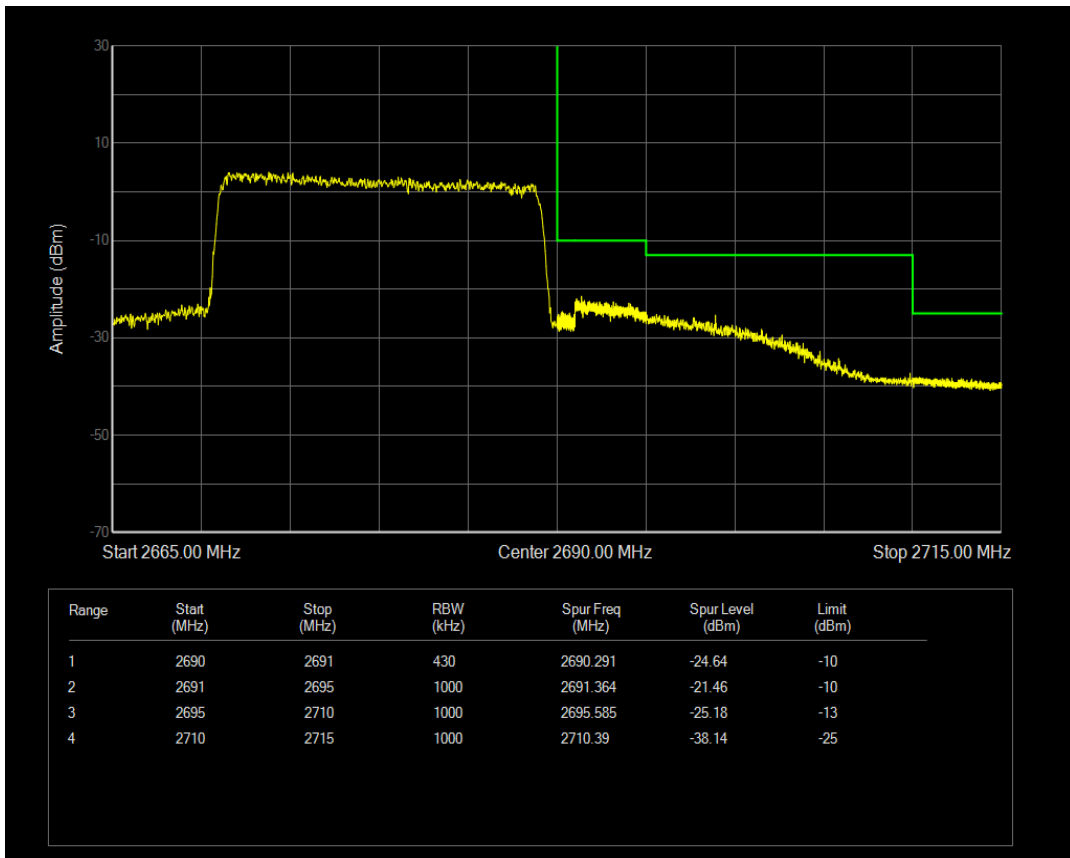

Band41 16QAM BW=20MHz Channel=41490 RB Size=100 Position=#0

Band5 16QAM BW=1.4MHz Channel=20407 RB Size=6 Position=#0