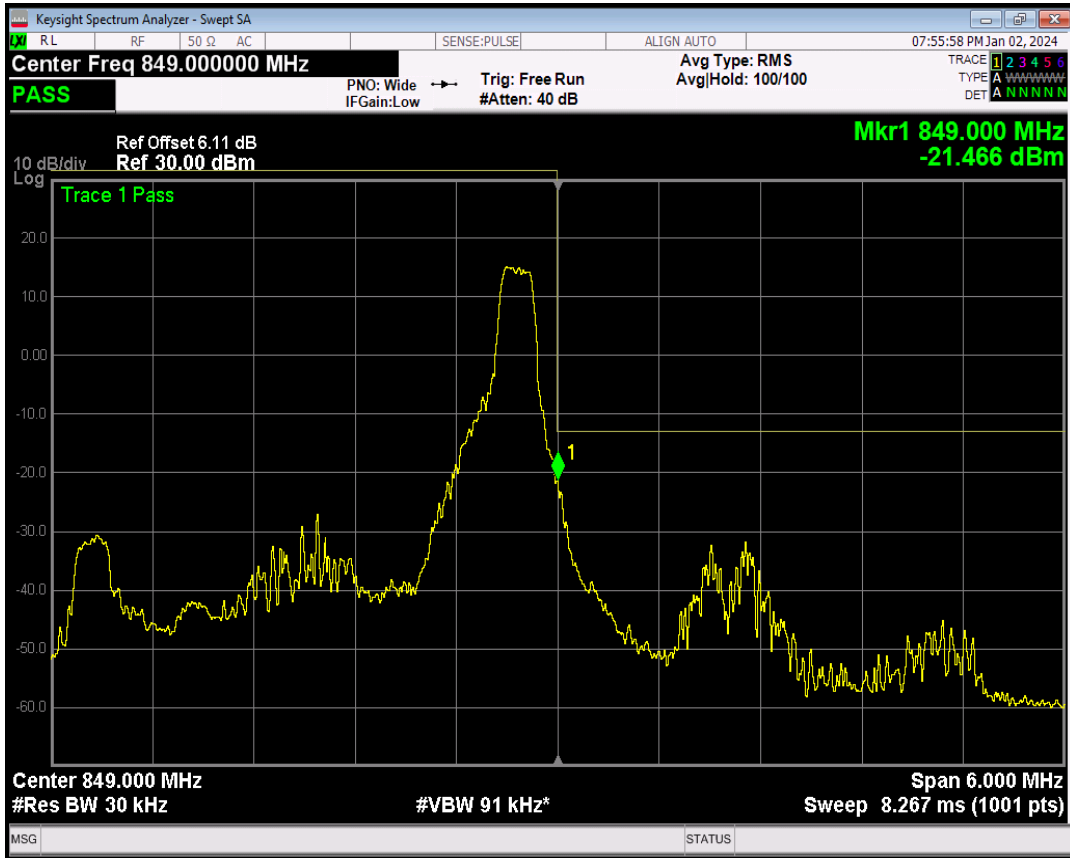

Band5 16QAM BW=3MHz Channel=20635 RB Size=1 Position=#Max

Band5 16QAM BW=3MHz Channel=20415 RB Size=1 Position=#Max