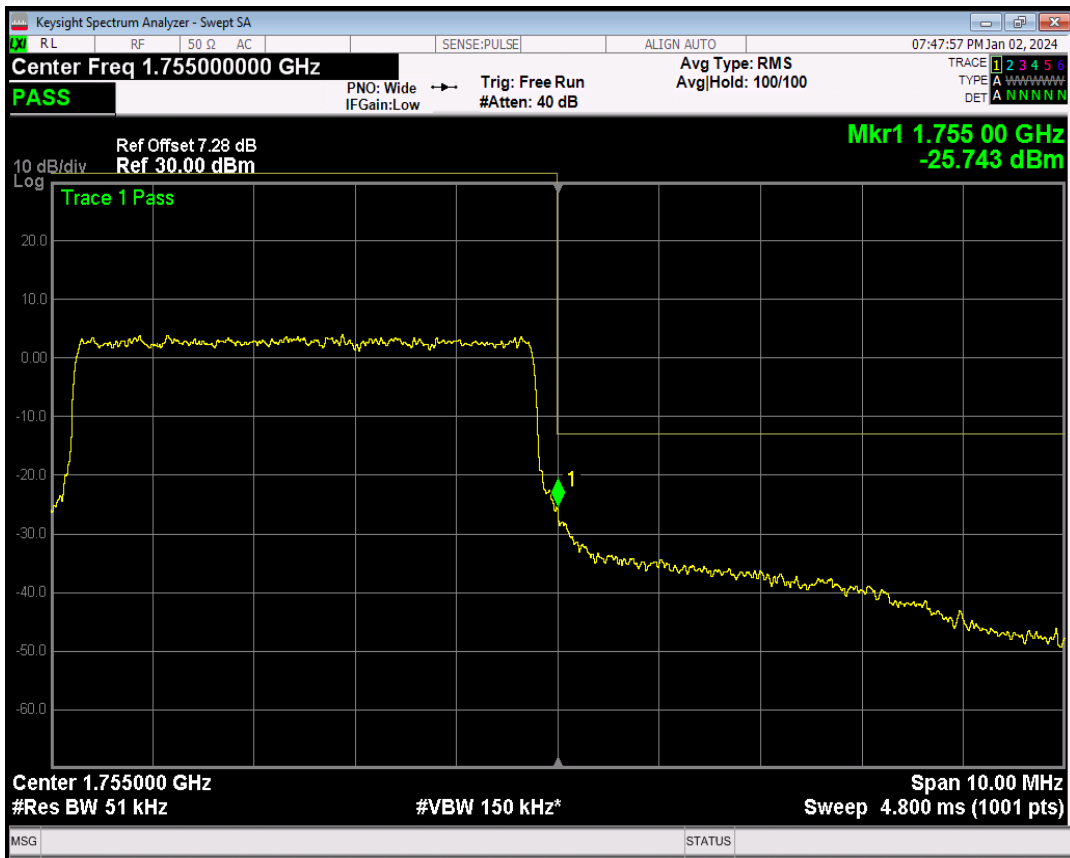

Band4 QPSK BW=5MHz Channel=20375 RB Size=25 Position=#0

Band41 QPSK BW=5MHz Channel=39675 RB Size=1 Position=#0