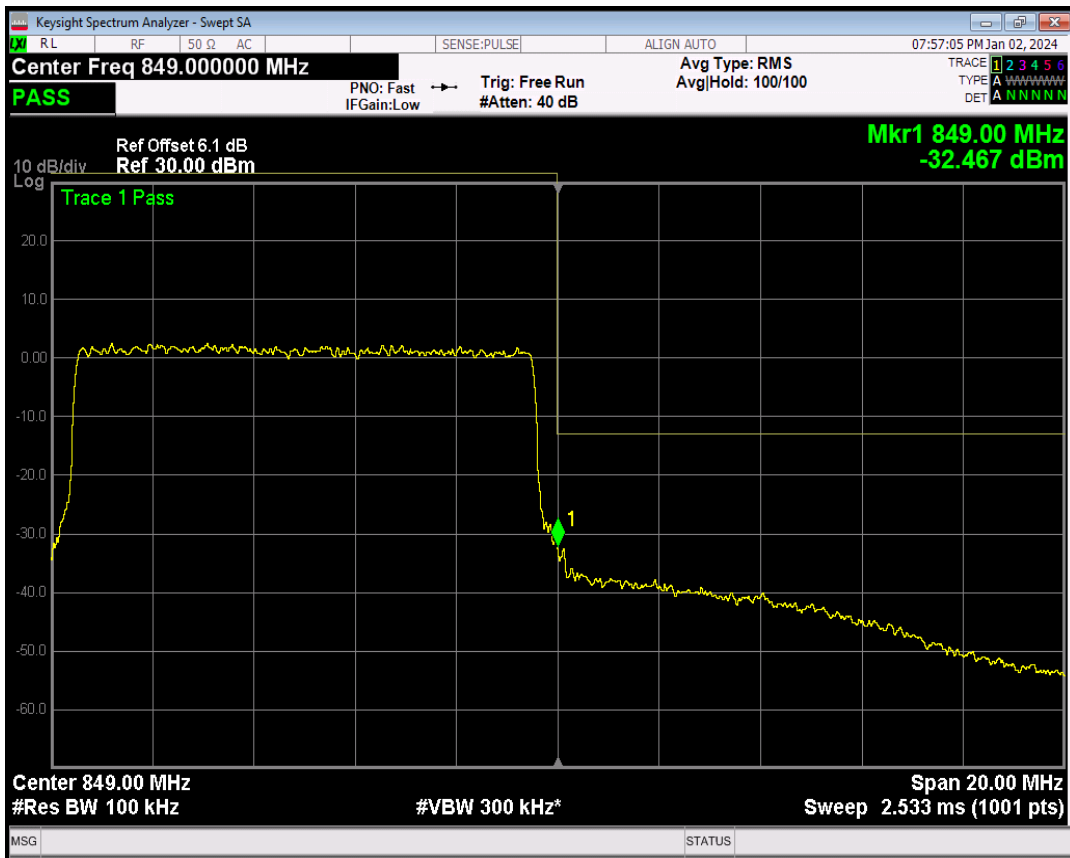

Band5 16QAM BW=10MHz Channel=20600 RB Size=50 Position=#0

Band5 16QAM BW=10MHz Channel=20600 RB Size=1 Position=#Max