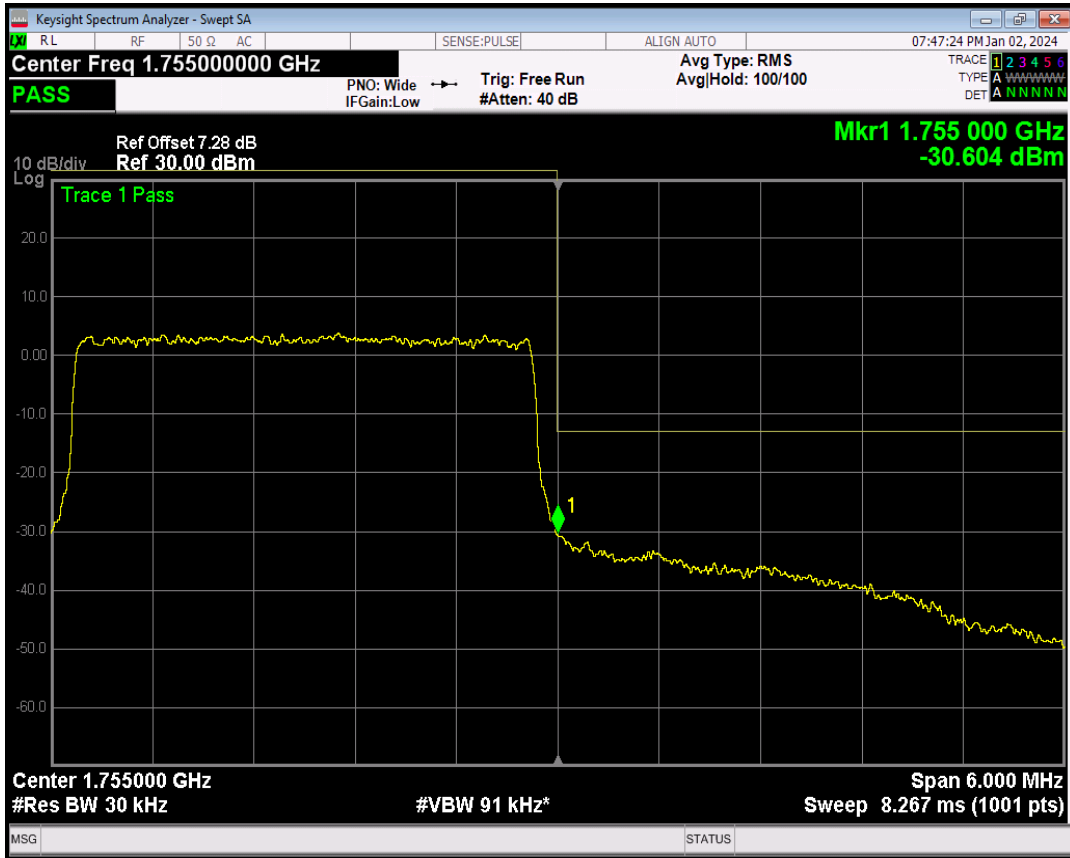

Band4 QPSK BW=5MHz Channel=19975 RB Size=25 Position=#0

Band4 QPSK BW=5MHz Channel=20375 RB Size=1 Position=#0

Band4 QPSK BW=5MHz Channel=20375 RB Size=1 Position=#Max

Band4 QPSK BW=3MHz Channel=20385 RB Size=15 Position=#0