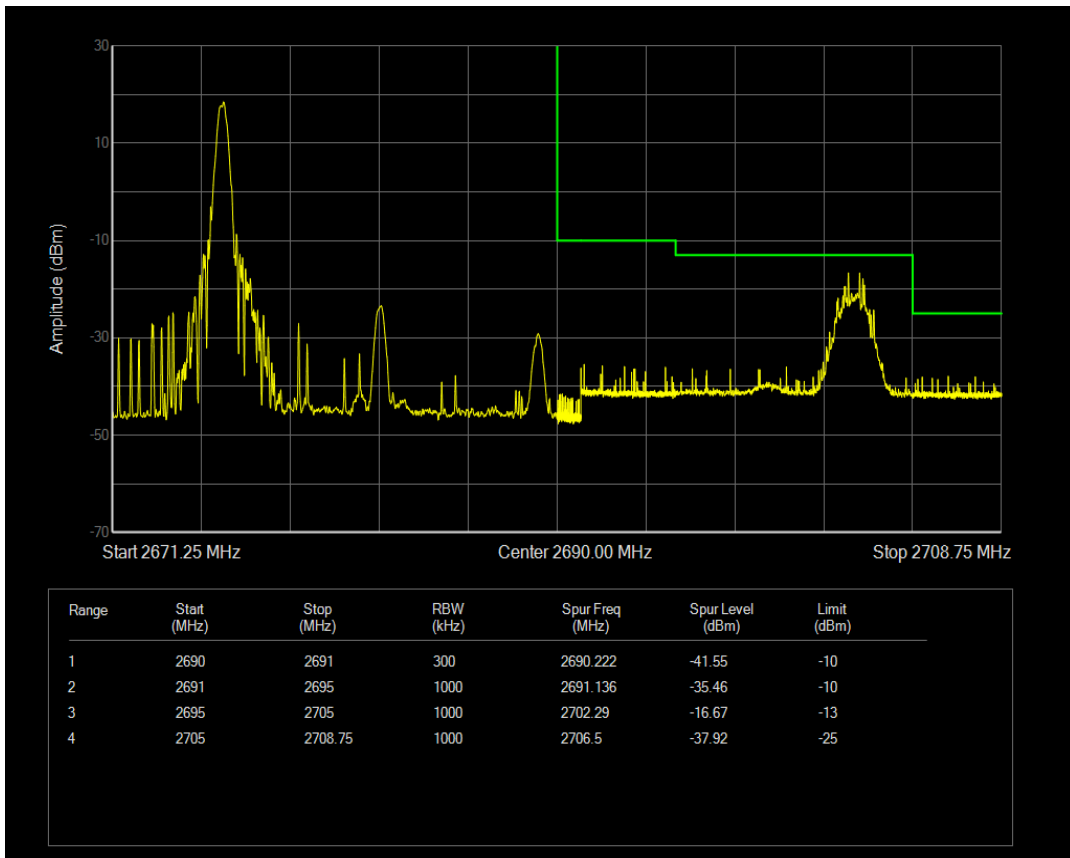

Band41 16QAM BW=15MHz Channel=41515 RB Size=1 Position=#0

Band41 16QAM BW=15MHz Channel=41515 RB Size=1 Position=#Max