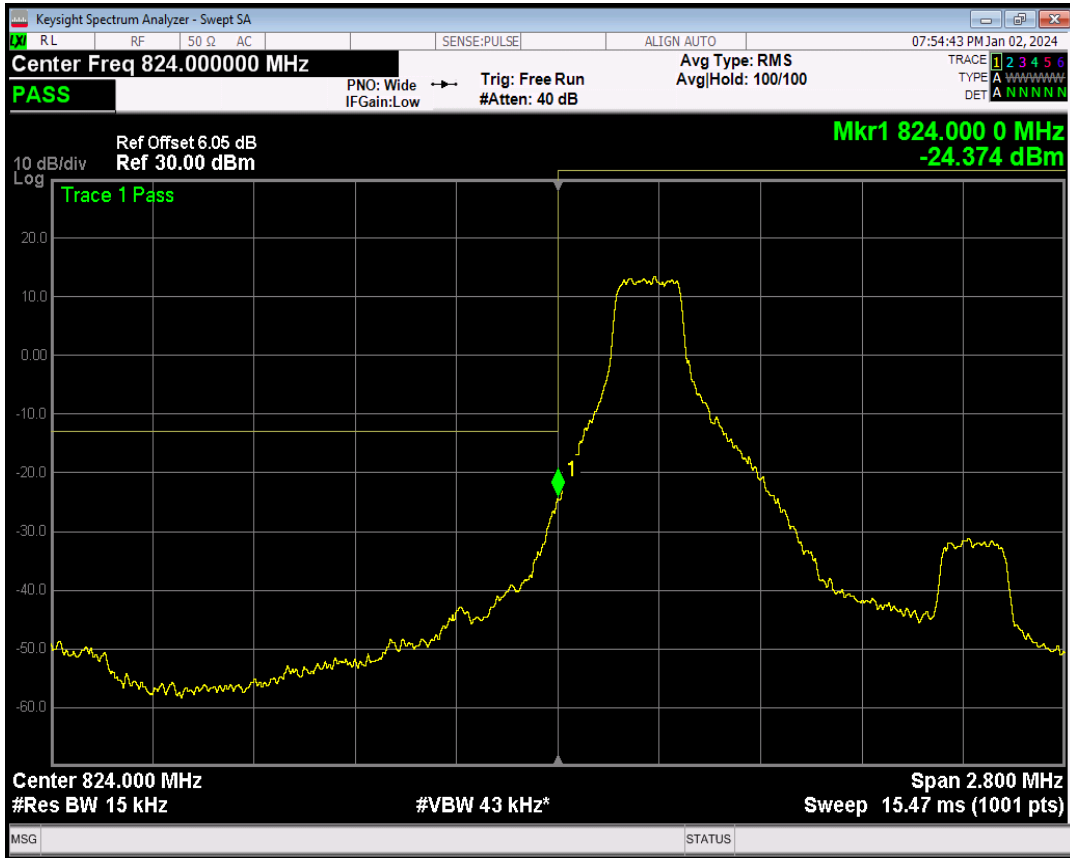

Band5 QPSK BW=1.4MHz Channel=20407 RB Size=1 Position=#0

Band5 16QAM BW=5MHz Channel=20625 RB Size=1 Position=#0