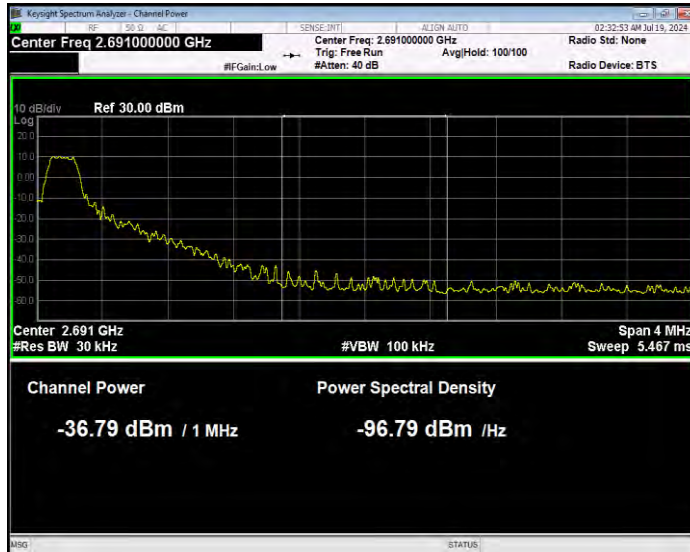

Band41 16QAM BW=15MHz Channel=41515 RB Size=1 Position=#Max Extended