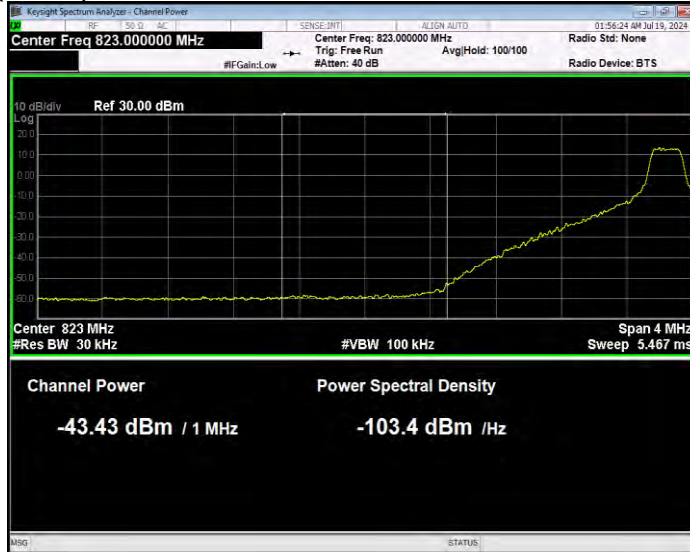

Band26(824-849) 16QAM BW=15MHz Channel=26865 RB Size=1 Position=#0 Extended