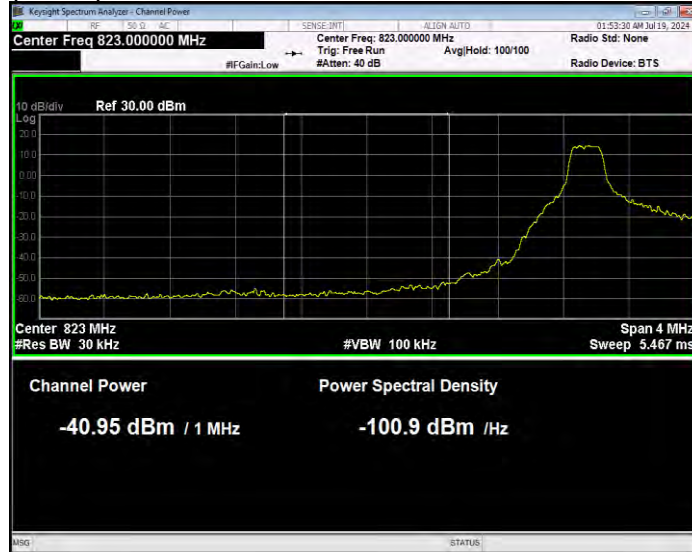

Band26(824-849) QPSK BW=5MHz Channel=26815 RB Size=1 Position=#0 Extended