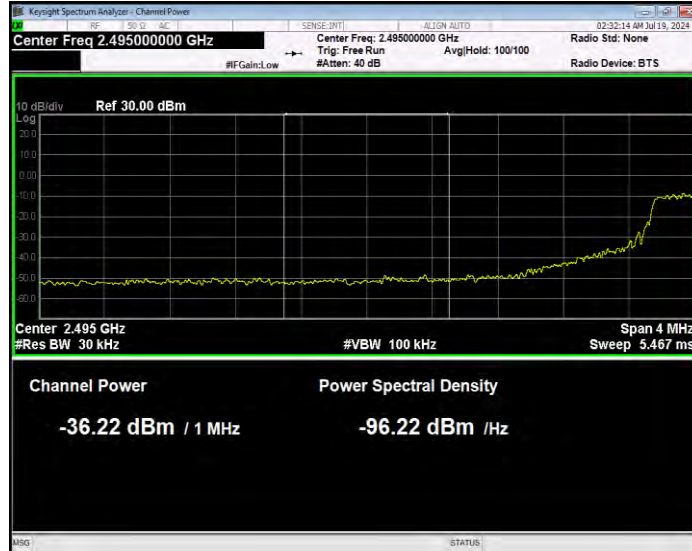

Band41 16QAM BW=15MHz Channel=39725 RB Size=75 Position=#0 Extended