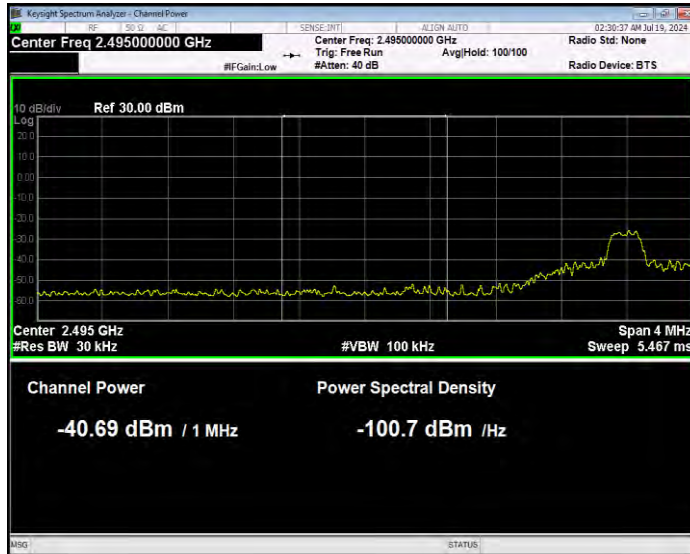

Band41 16QAM BW=10MHz Channel=39700 RB Size=1 Position=#Max Extended