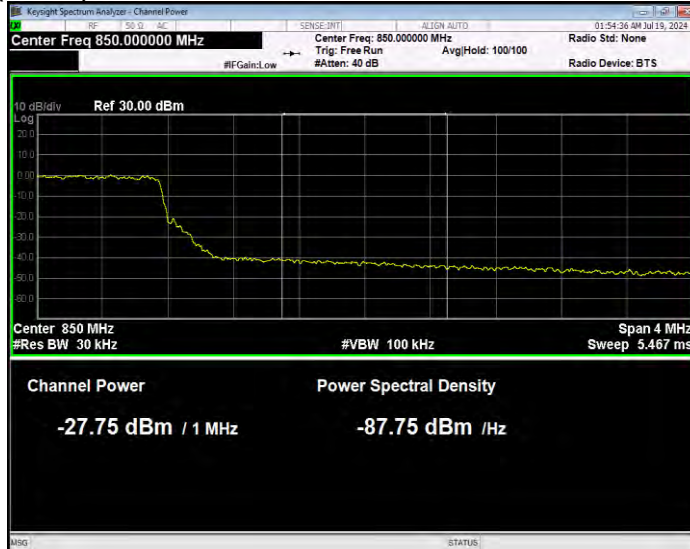

Band26(824-849) 16QAM BW=5MHz Channel=27015 RB Size=25 Position=#0 Extended