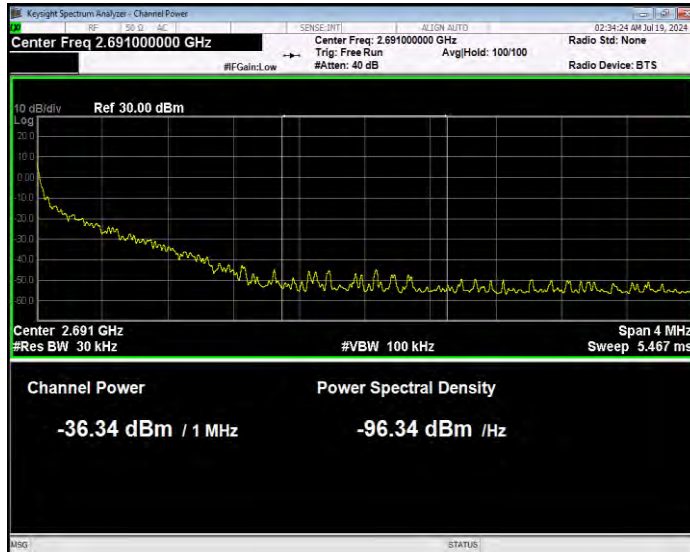

Band41 16QAM BW=20MHz Channel=41490 RB Size=1 Position=#Max Extended