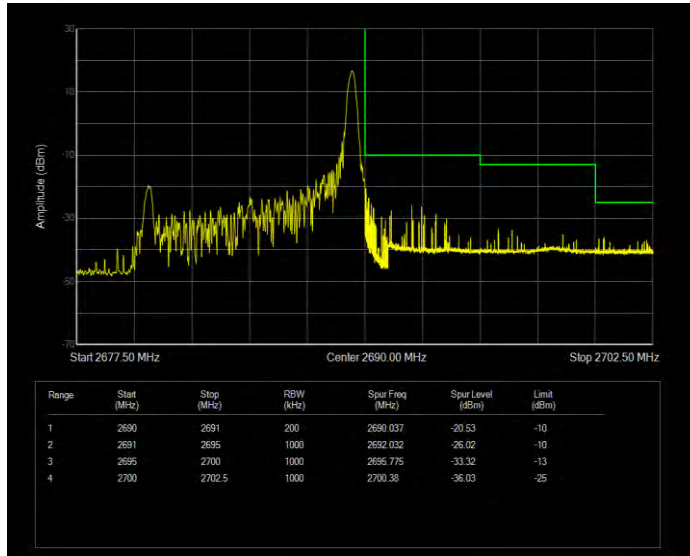

**Band41 16QAM BW=10MHz Channel=41540 RB Size=1 Position=#0 Normal**

**Band41 16QAM BW=10MHz Channel=41540 RB Size=1 Position=#Max Extended**

Band41 16QAM BW=10MHz Channel=41540 RB Size=1 Position=#Max Normal