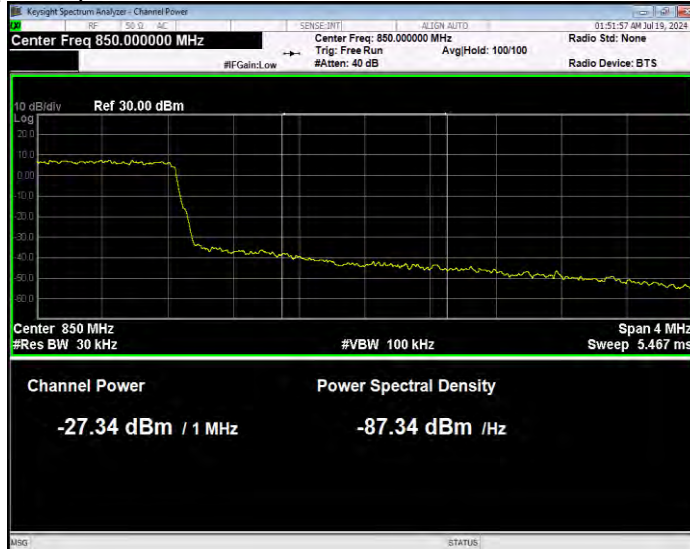

Band26(824-849) 16QAM BW=1.4MHz Channel=27033 RB Size=1 Position=#Max Normal

Band26(824-849) 16QAM BW=1.4MHz Channel=27033 RB Size=6 Position=#0 Extended

Band26(824-849) 16QAM BW=1.4MHz Channel=27033 RB Size=6 Position=#0 Normal