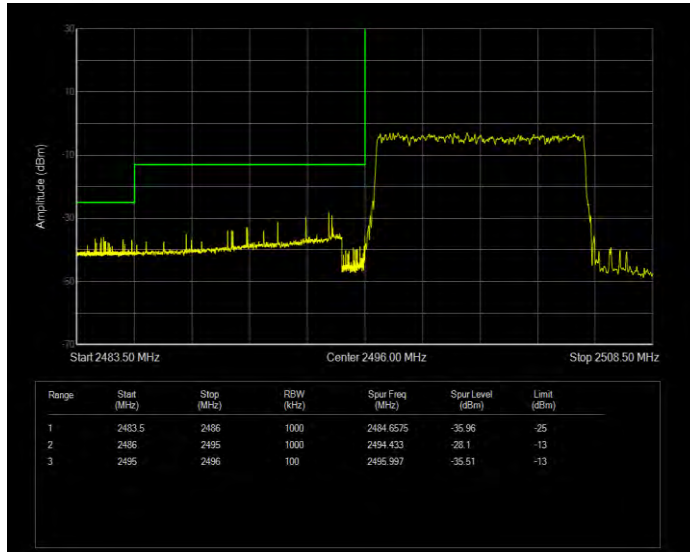

Band41 16QAM BW=10MHz Channel=39700 RB Size=50 Position=#0 Normal