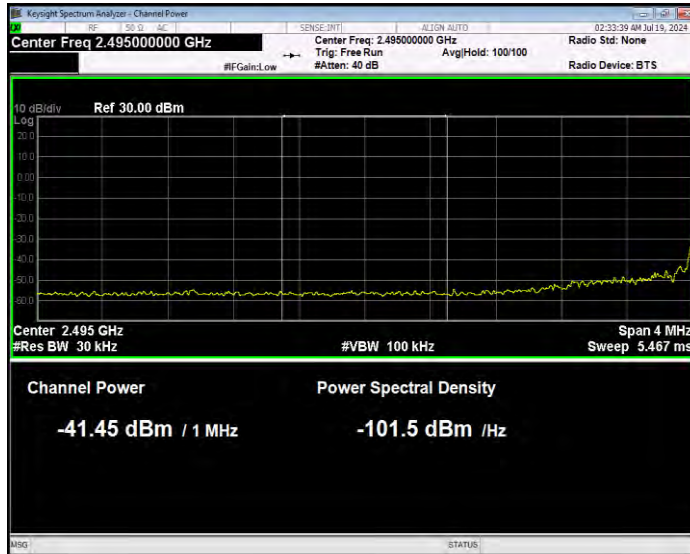

Band41 16QAM BW=20MHz Channel=39750 RB Size=1 Position=#Max Extended