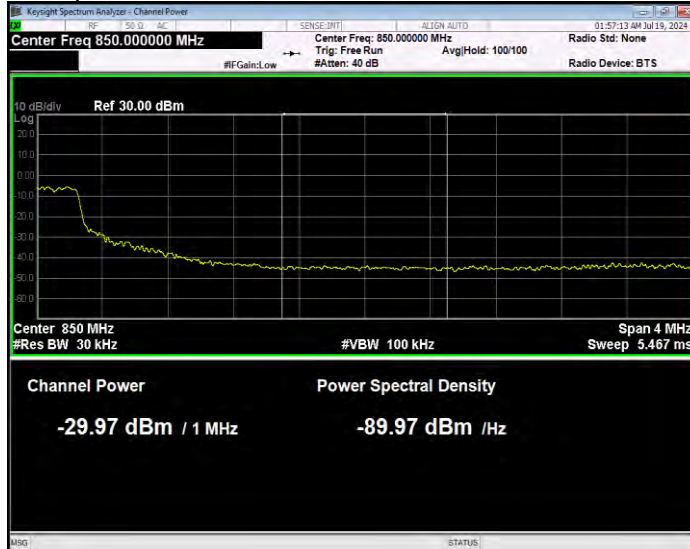

Band26(824-849) 16QAM BW=15MHz Channel=26965 RB Size=75 Position=#0 Extended