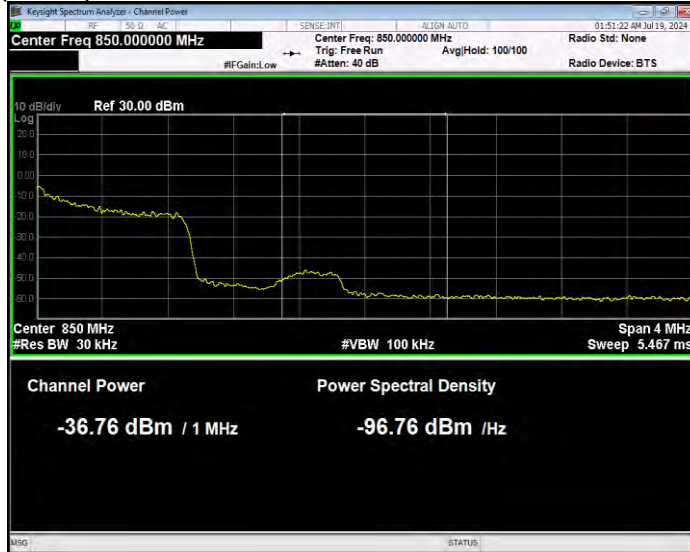

Band26(824-849) QPSK BW=1.4MHz Channel=27033 RB Size=1 Position=#0 Extended