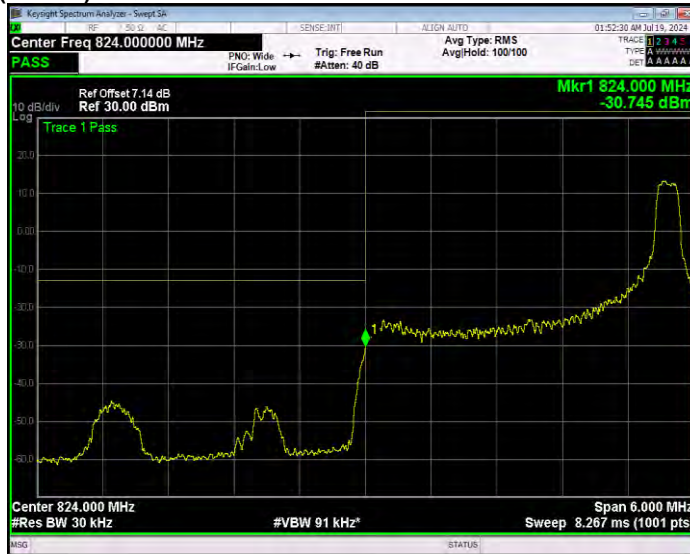

Band26(824-849) 16QAM BW=3MHz Channel=26805 RB Size=1 Position=#Max Normal