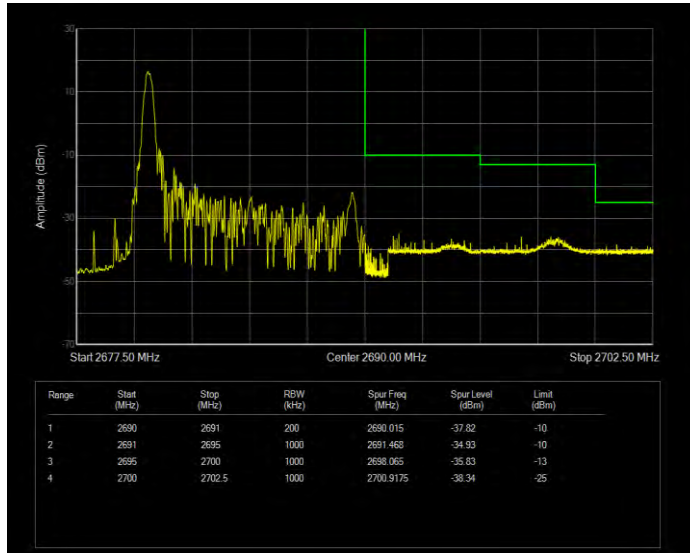

Band41 16QAM BW=10MHz Channel=41540 RB Size=1 Position=#0 Normal