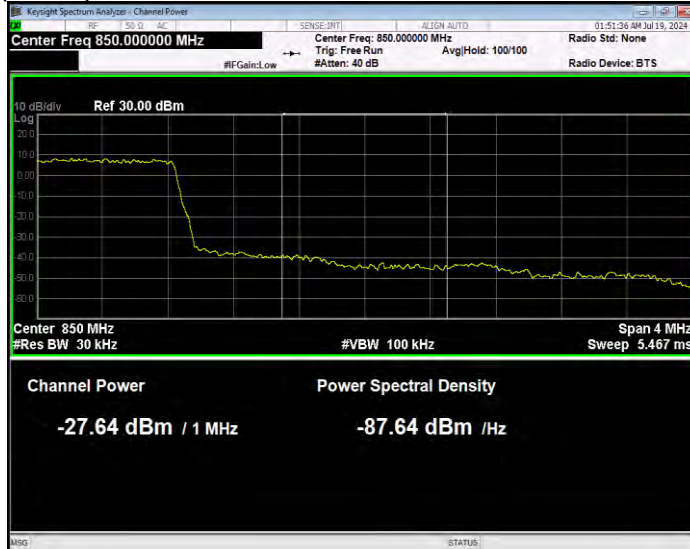

Band26(824-849) QPSK BW=1.4MHz Channel=27033 RB Size=6 Position=#0 Extended