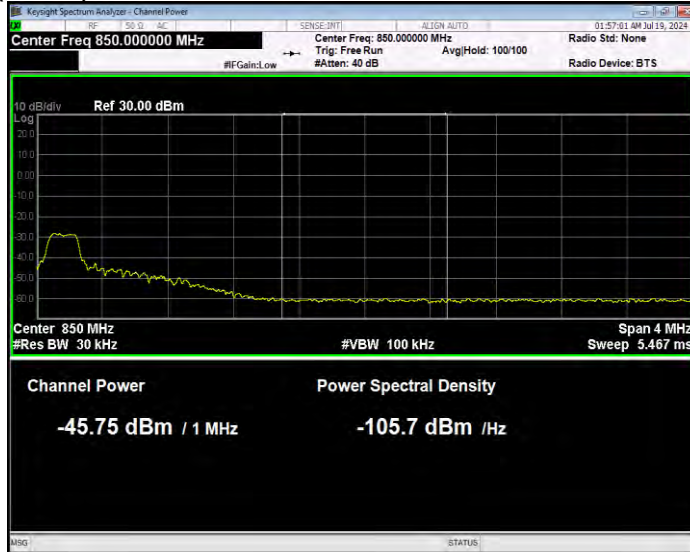

Band26(824-849) 16QAM BW=15MHz Channel=26965 RB Size=1 Position=#0 Extended