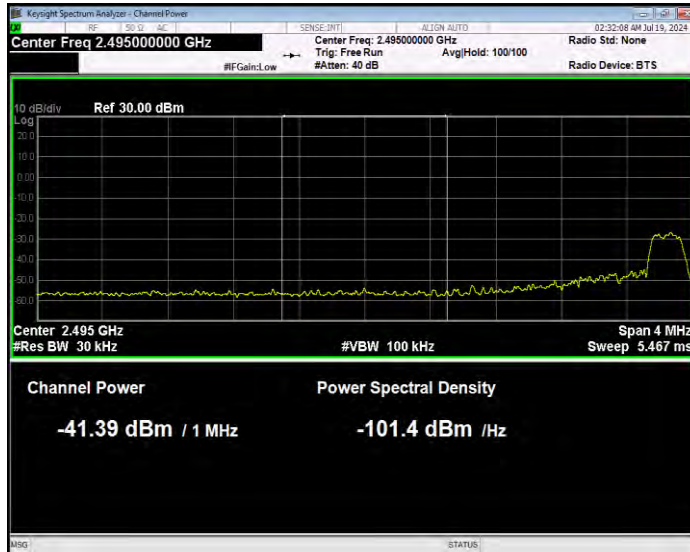

Band41 16QAM BW=15MHz Channel=39725 RB Size=1 Position=#Max Extended