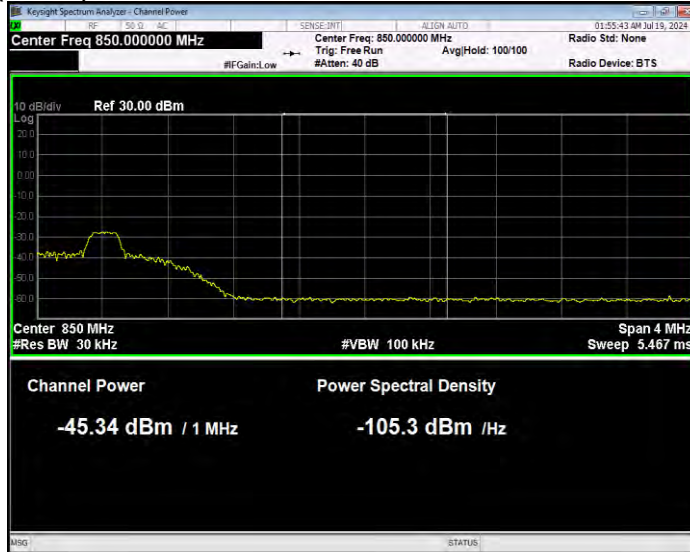

Band26(824-849) 16QAM BW=10MHz Channel=26990 RB Size=1 Position=#0 Extended