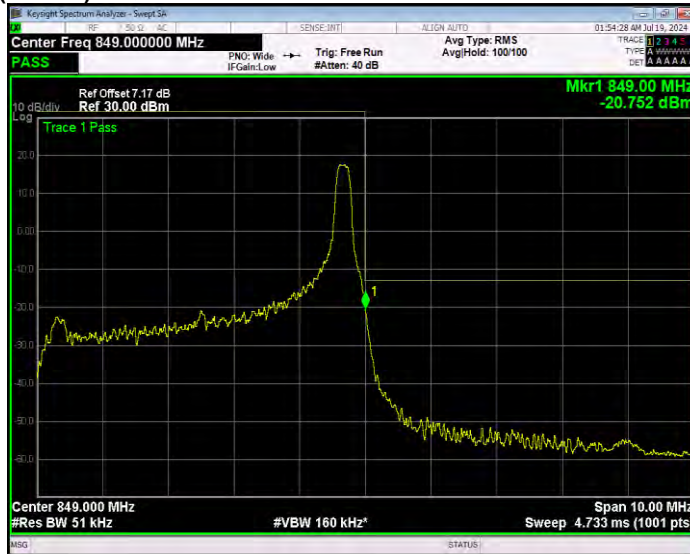

Band26(824-849) 16QAM BW=5MHz Channel=27015 RB Size=1 Position=#Max Normal