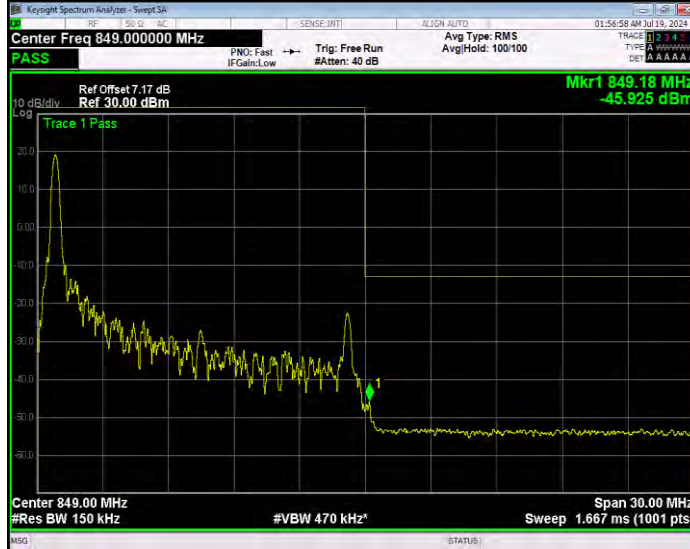

Band26(824-849) 16QAM BW=15MHz Channel=26965 RB Size=1 Position=#0 Normal