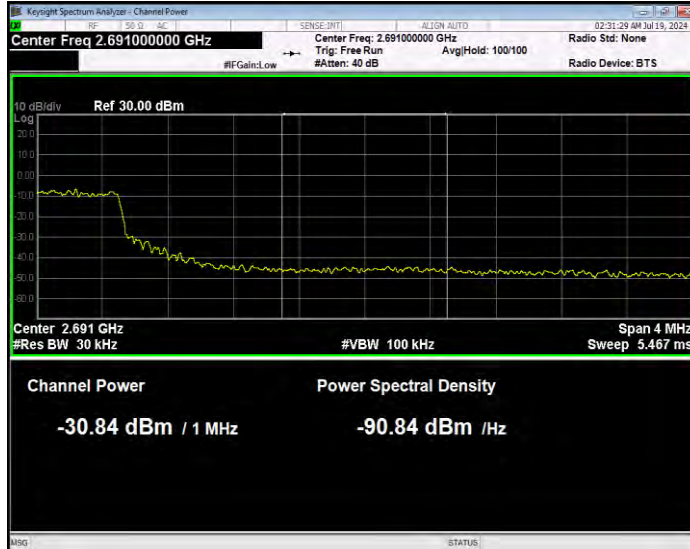

Band41 16QAM BW=10MHz Channel=41540 RB Size=50 Position=#0 Extended