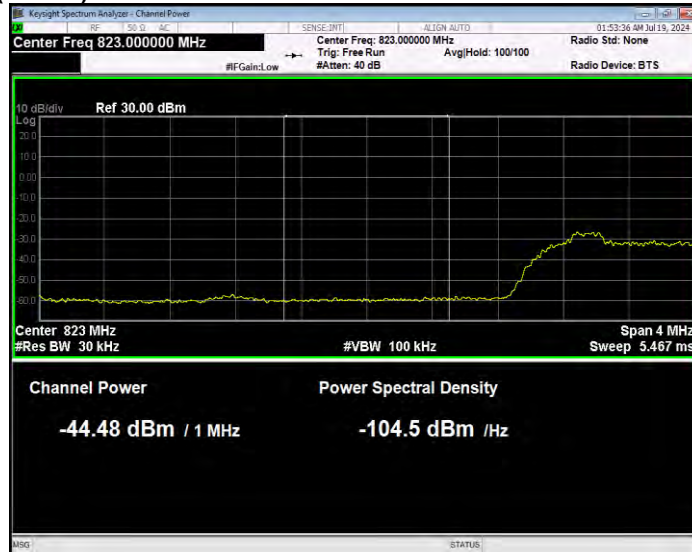

Band26(824-849) QPSK BW=5MHz Channel=26815 RB Size=1 Position=#Max Extended