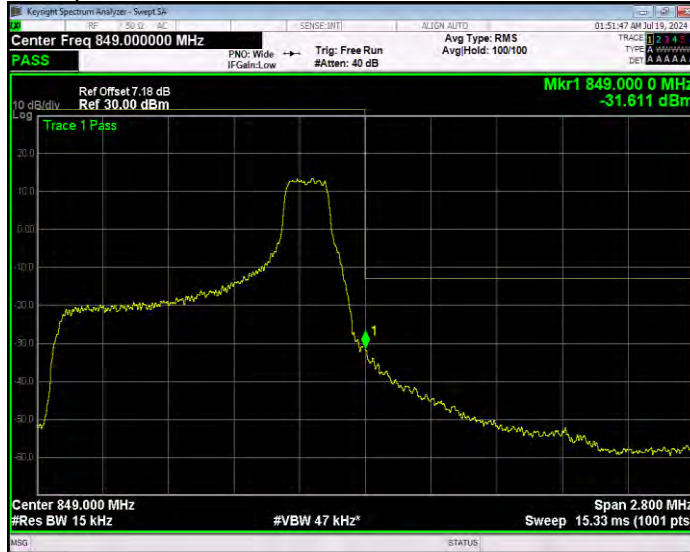

Band26(824-849) 16QAM BW=1.4MHz Channel=27033 RB Size=1 Position=#Max Normal

Band26(824-849) 16QAM BW=1.4MHz Channel=27033 RB Size=6 Position=#0 Extended

Band26(824-849) 16QAM BW=1.4MHz Channel=27033 RB Size=6 Position=#0 Normal