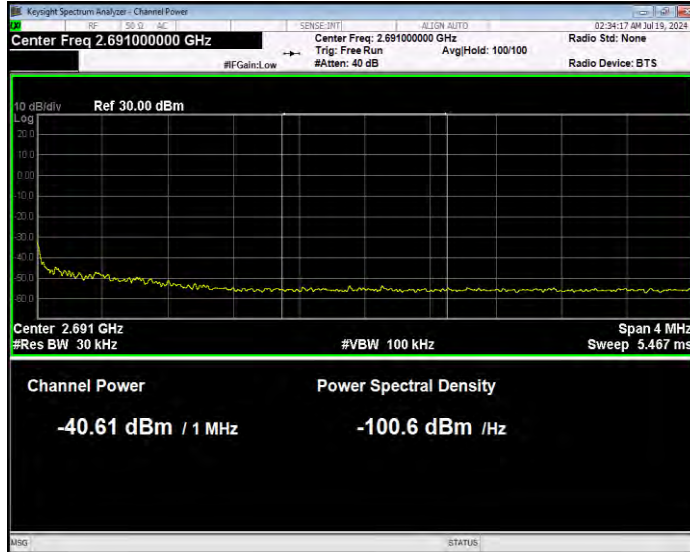

Band41 16QAM BW=20MHz Channel=41490 RB Size=1 Position=#0 Extended