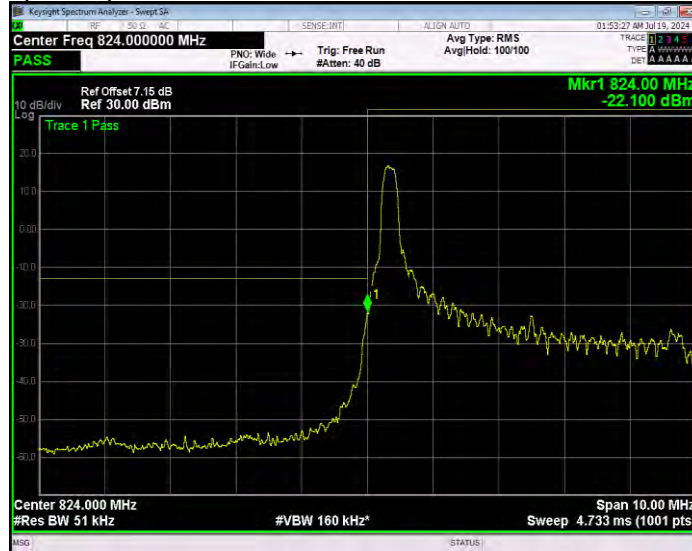

Band26(824-849) QPSK BW=5MHz Channel=26815 RB Size=1 Position=#0 Normal