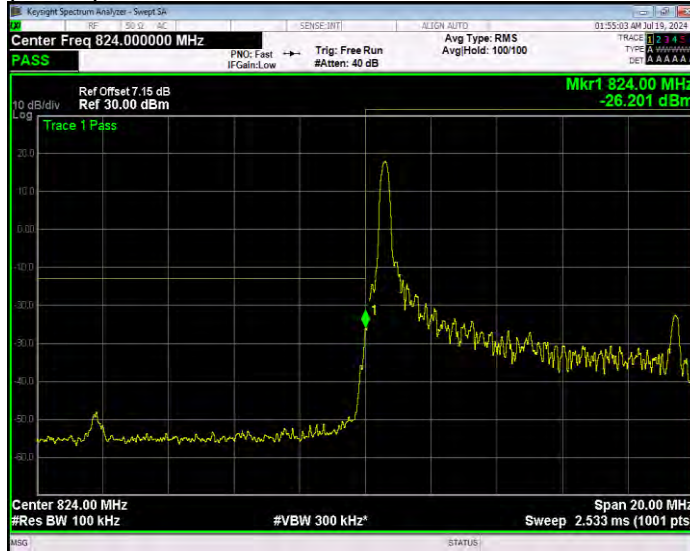

Band26(824-849) 16QAM BW=10MHz Channel=26840 RB Size=1 Position=#0 Normal