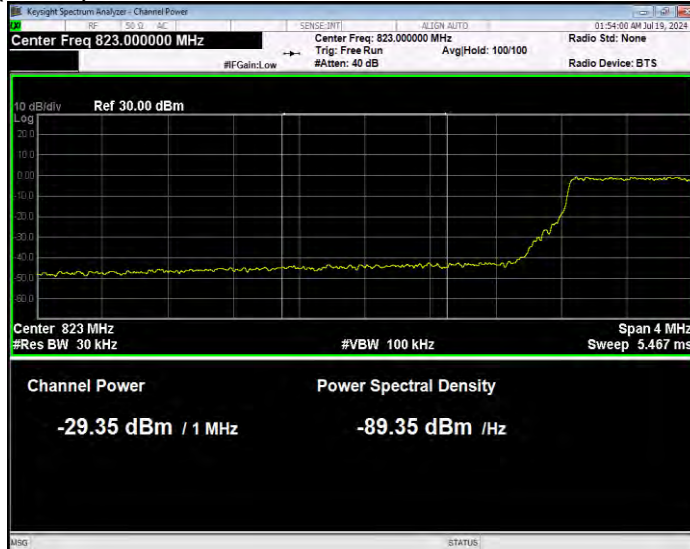

Band26(824-849) 16QAM BW=5MHz Channel=26815 RB Size=25 Position=#0 Extended