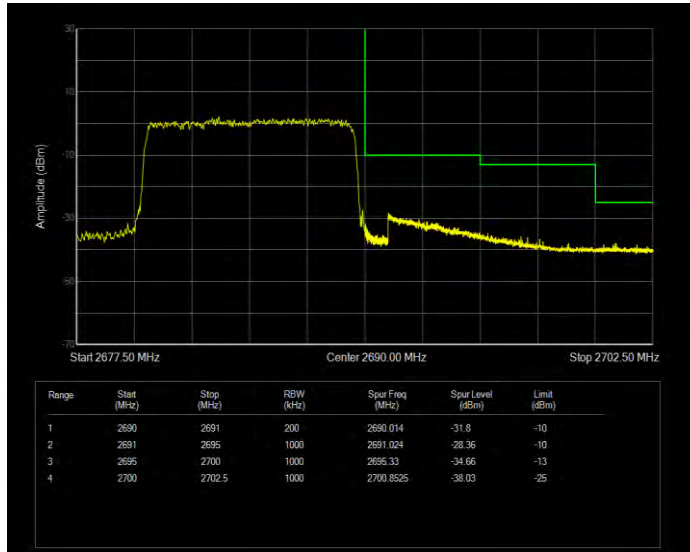

Band41 16QAM BW=10MHz Channel=41540 RB Size=50 Position=#0 Normal