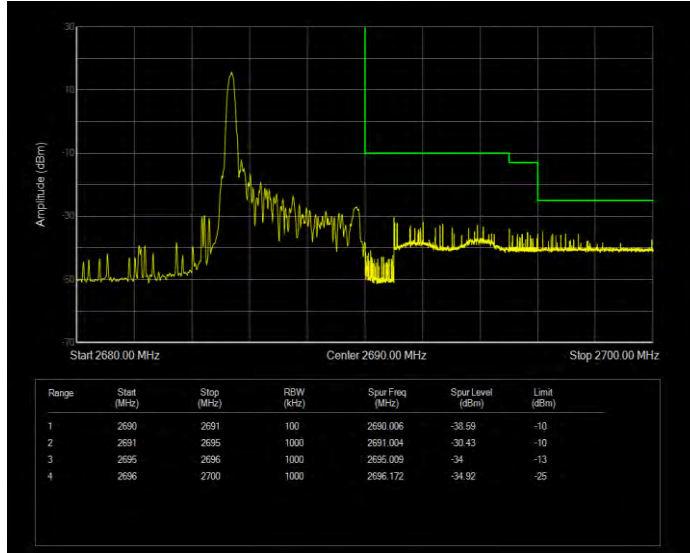

Band41 16QAM BW=5MHz Channel=41565 RB Size=1 Position=#0 Normal