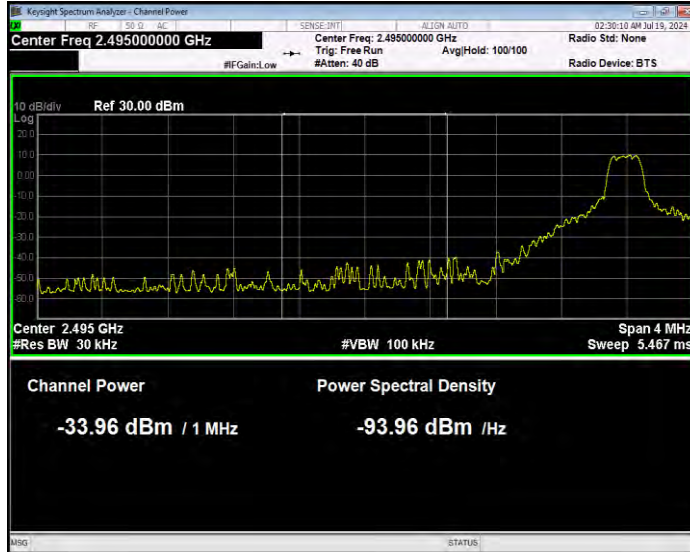

Band41 QPSK BW=10MHz Channel=39700 RB Size=1 Position=#0 Extended