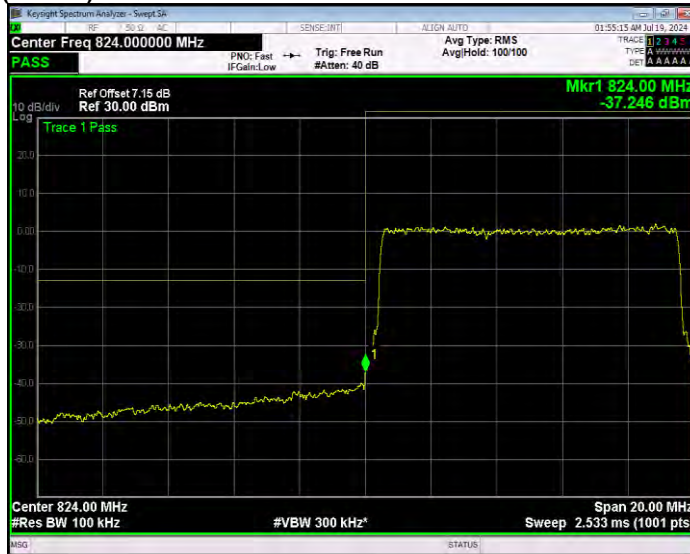

Band26(824-849) 16QAM BW=10MHz Channel=26840 RB Size=1 Position=#0 Extended

Band26(824-849) 16QAM BW=10MHz Channel=26840 RB Size=1 Position=#0 Normal

Band26(824-849) 16QAM BW=10MHz Channel=26840 RB Size=1 Position=#Max Extended

Band26(824-849) 16QAM BW=10MHz Channel=26840 RB Size=1 Position=#Max Normal

Band26(824-849) 16QAM BW=10MHz Channel=26840 RB Size=50 Position=#0 Extended

Band26(824-849) 16QAM BW=10MHz Channel=26840 RB Size=50 Position=#0 Normal