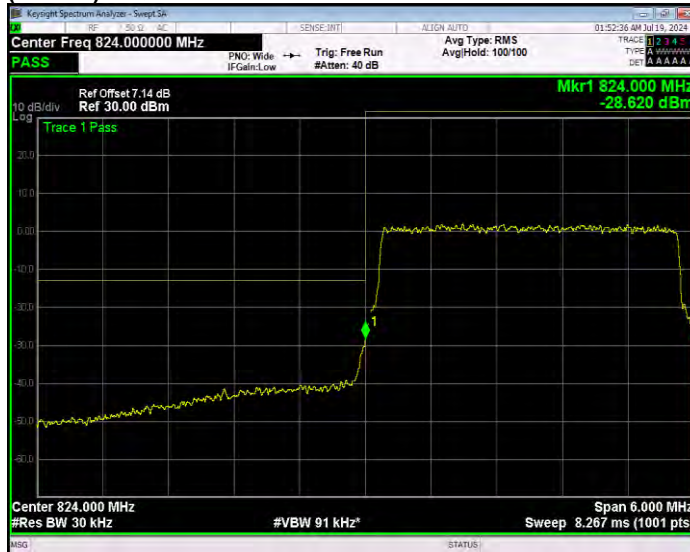

Band26(824-849) 16QAM BW=3MHz Channel=26805 RB Size=15 Position=#0 Normal