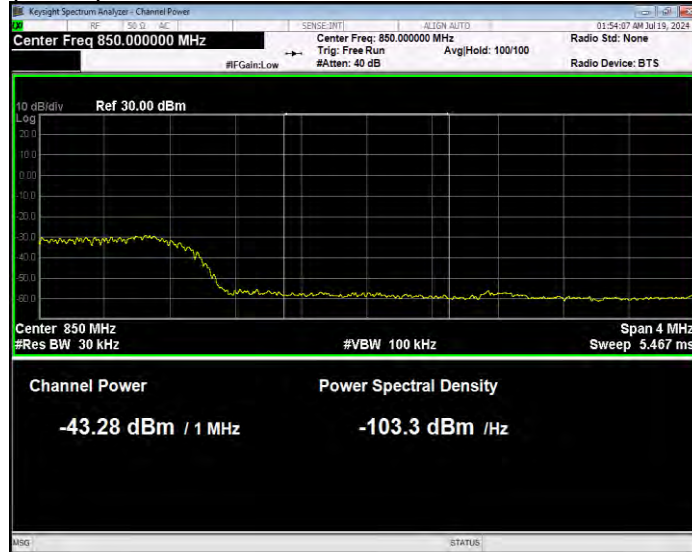

Band26(824-849) QPSK BW=5MHz Channel=27015 RB Size=1 Position=#0 Extended