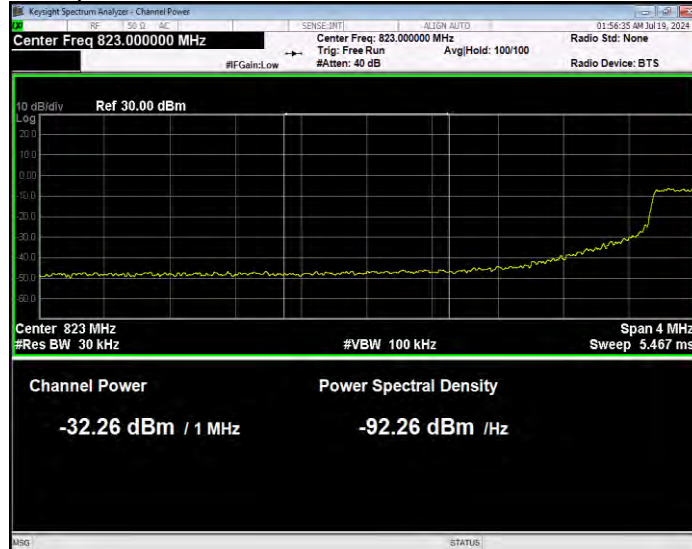

Band26(824-849) 16QAM BW=15MHz Channel=26865 RB Size=75 Position=#0 Extended