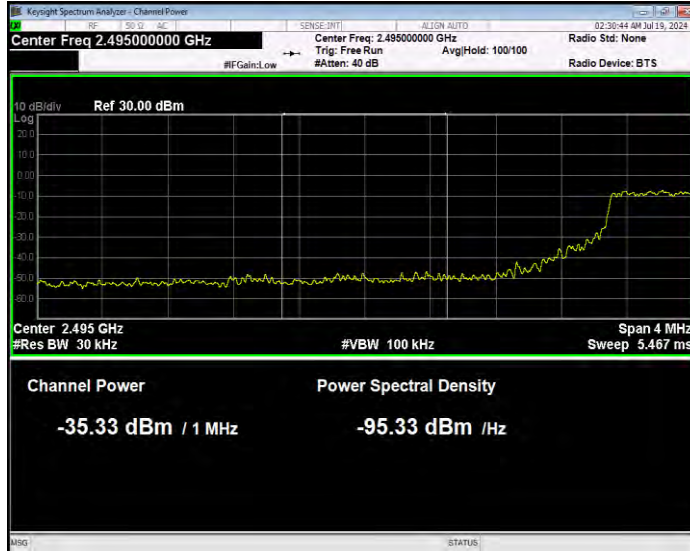

Band41 16QAM BW=10MHz Channel=39700 RB Size=50 Position=#0 Extended