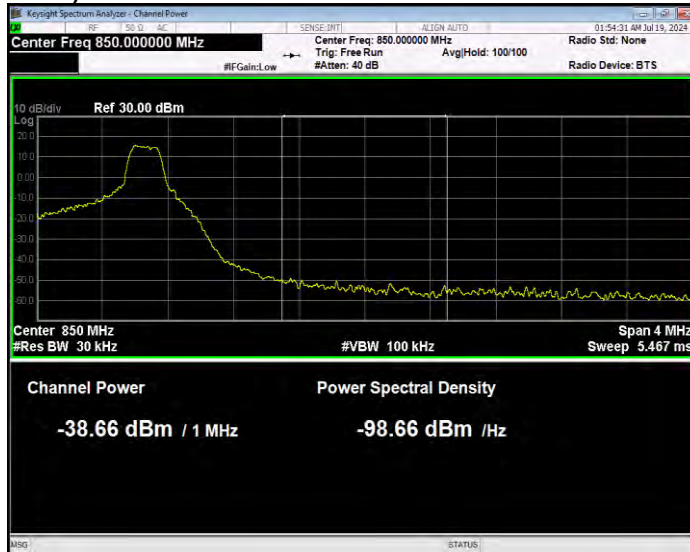

Band26(824-849) 16QAM BW=5MHz Channel=27015 RB Size=1 Position=#Max Extended