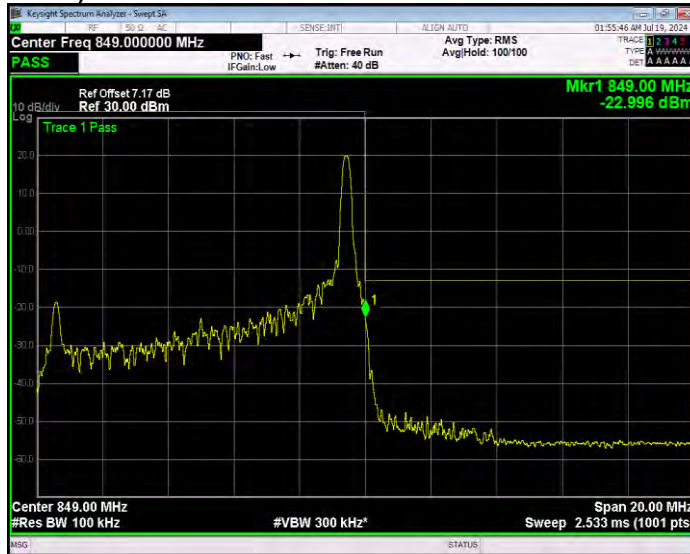

Band26(824-849) 16QAM BW=10MHz Channel=26990 RB Size=1 Position=#Max Normal