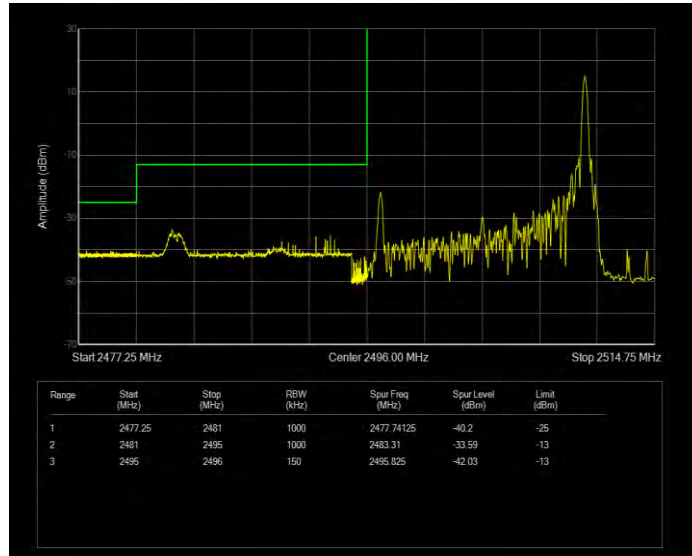

Band41 16QAM BW=15MHz Channel=39725 RB Size=1 Position=#Max Normal