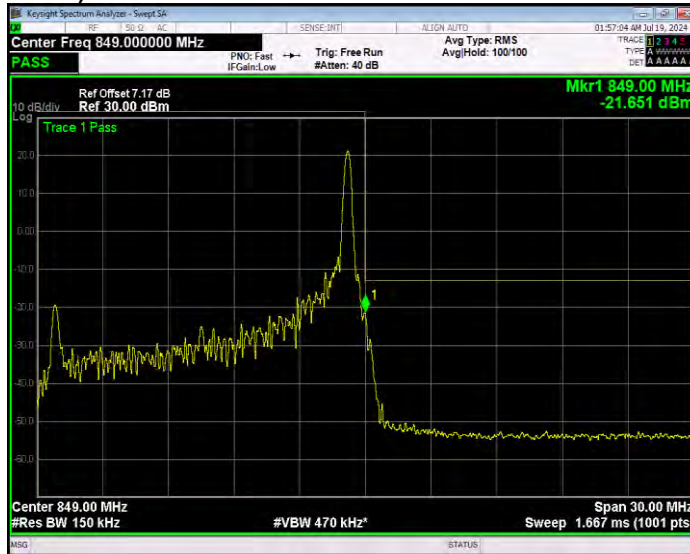

Band26(824-849) 16QAM BW=15MHz Channel=26965 RB Size=1 Position=#Max Normal