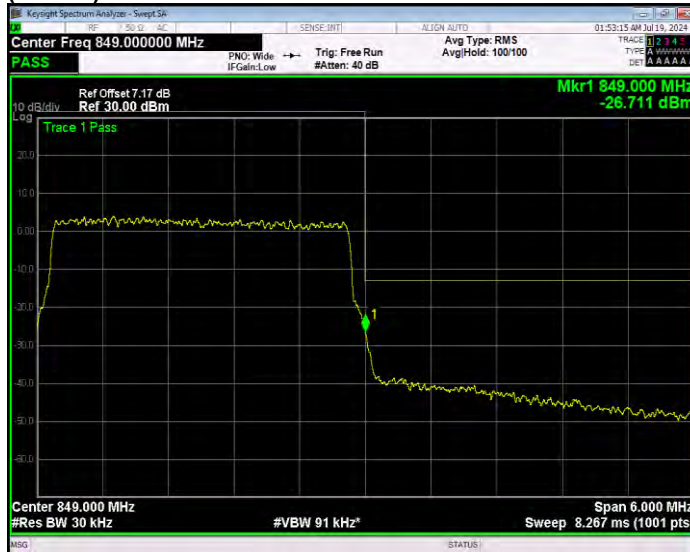

Band26(824-849) 16QAM BW=3MHz Channel=27025 RB Size=15 Position=#0 Normal