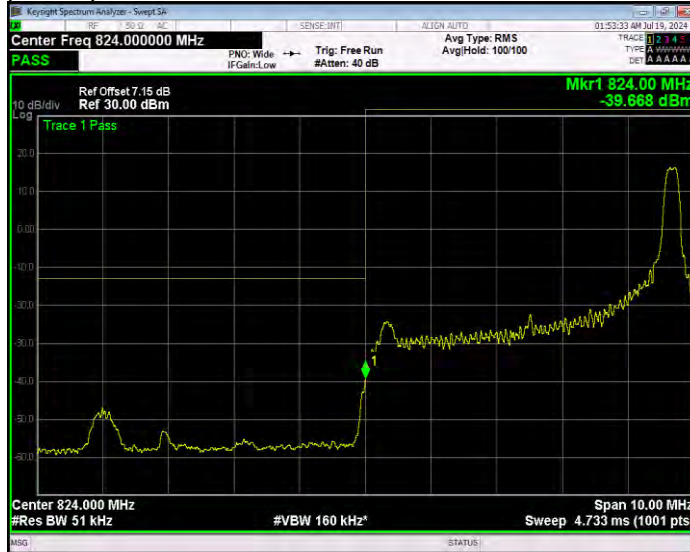

Band26(824-849) QPSK BW=5MHz Channel=26815 RB Size=1 Position=#Max Normal