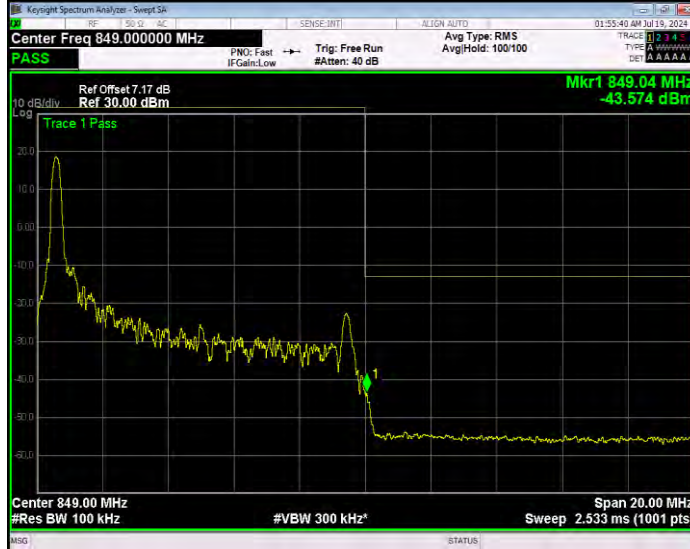

Band26(824-849) 16QAM BW=10MHz Channel=26990 RB Size=1 Position=#0 Normal