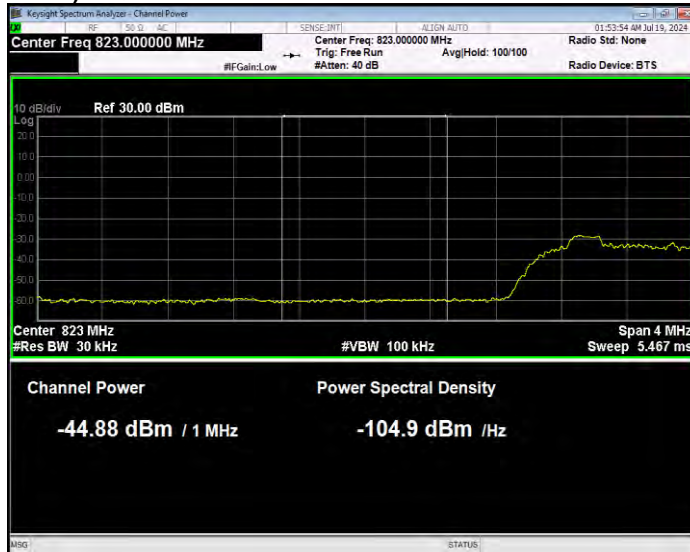

Band26(824-849) 16QAM BW=5MHz Channel=26815 RB Size=1 Position=#Max Extended