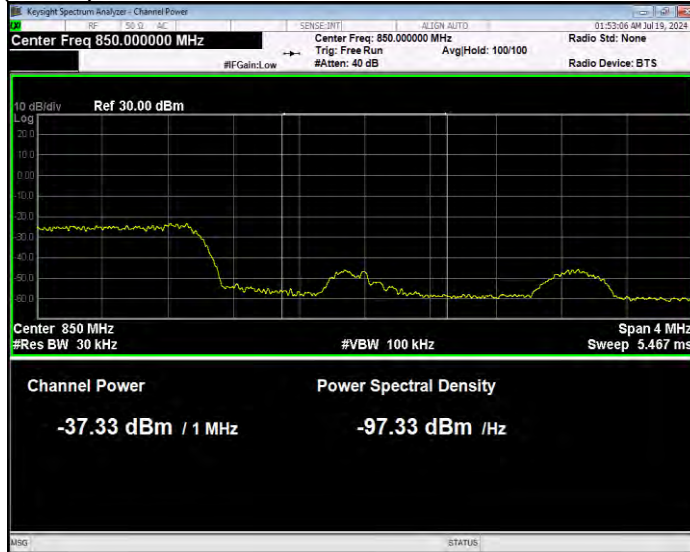

Band26(824-849) 16QAM BW=3MHz Channel=27025 RB Size=1 Position=#0 Extended