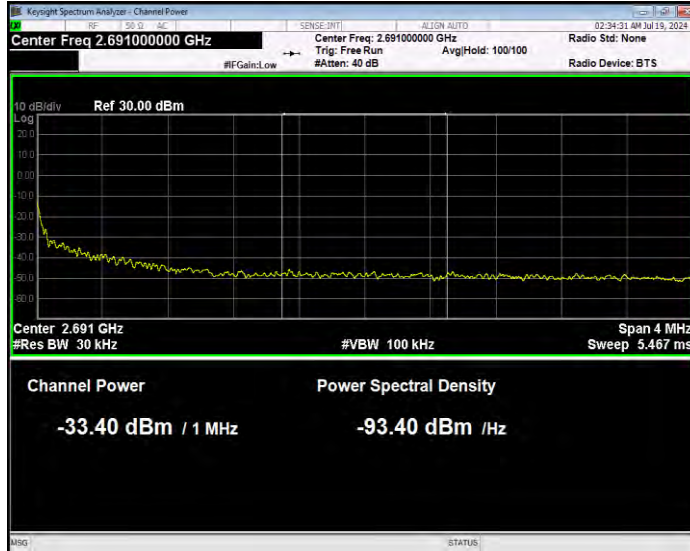

Band41 16QAM BW=20MHz Channel=41490 RB Size=100 Position=#0 Extended