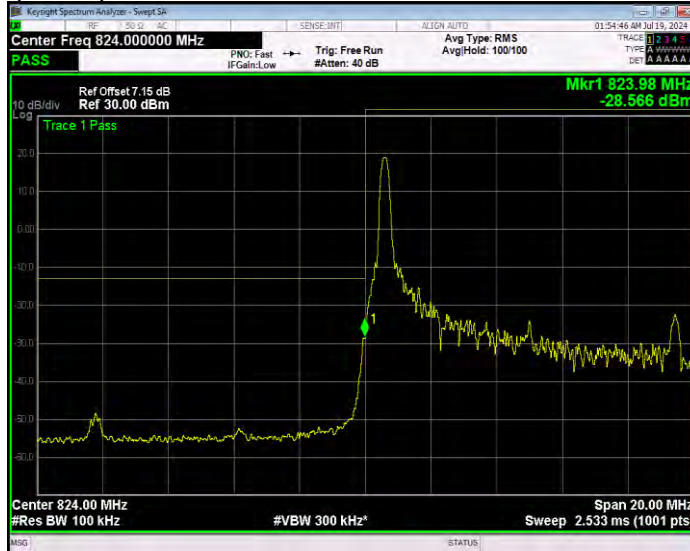

Band26(824-849) QPSK BW=10MHz Channel=26840 RB Size=1 Position=#0 Normal