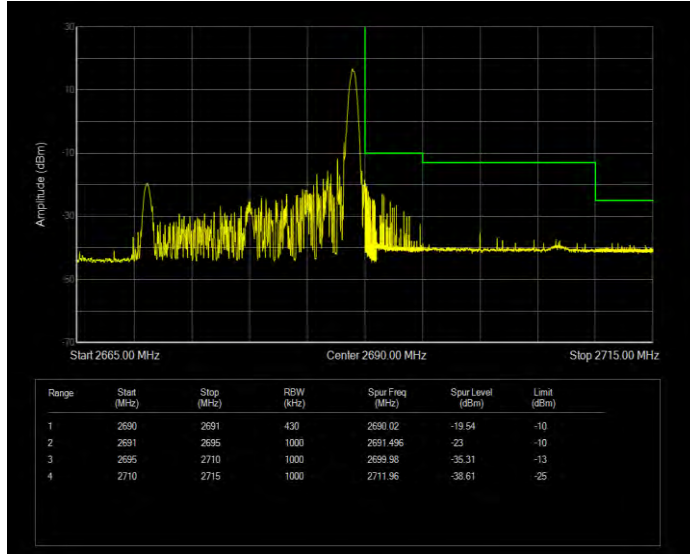

**Band41 16QAM BW=20MHz Channel=41490 RB Size=1 Position=#0 Normal**

**Band41 16QAM BW=20MHz Channel=41490 RB Size=1 Position=#Max Extended**

Band41 16QAM BW=20MHz Channel=41490 RB Size=1 Position=#Max Normal