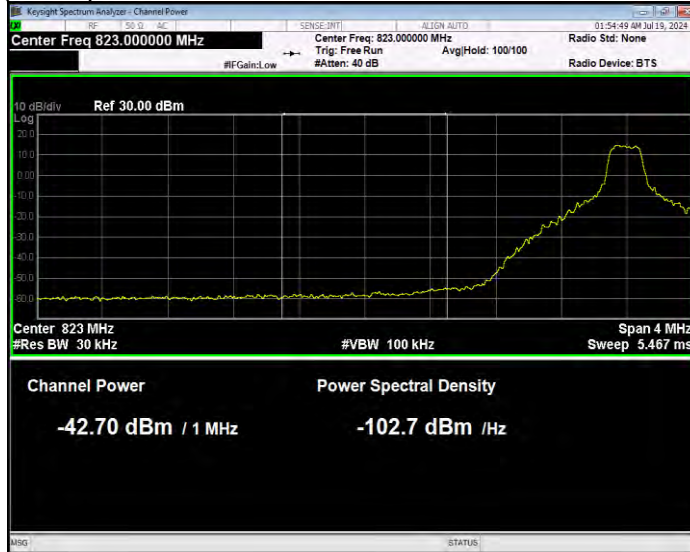

Band26(824-849) QPSK BW=10MHz Channel=26840 RB Size=1 Position=#0 Extended