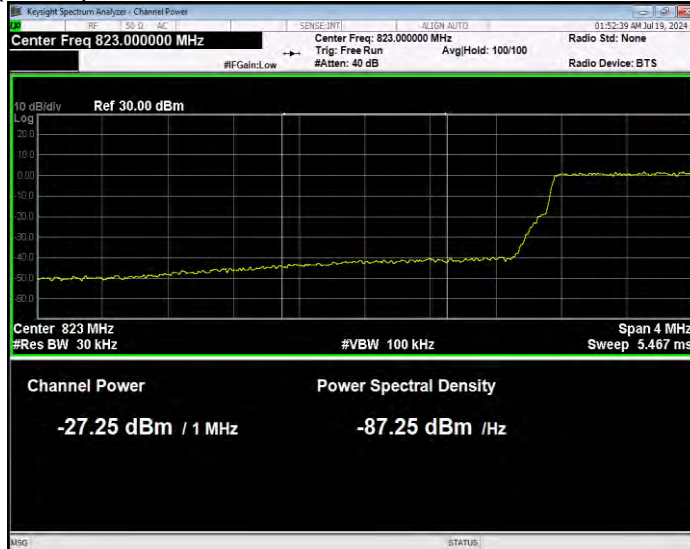

Band26(824-849) 16QAM BW=3MHz Channel=26805 RB Size=15 Position=#0 Extended