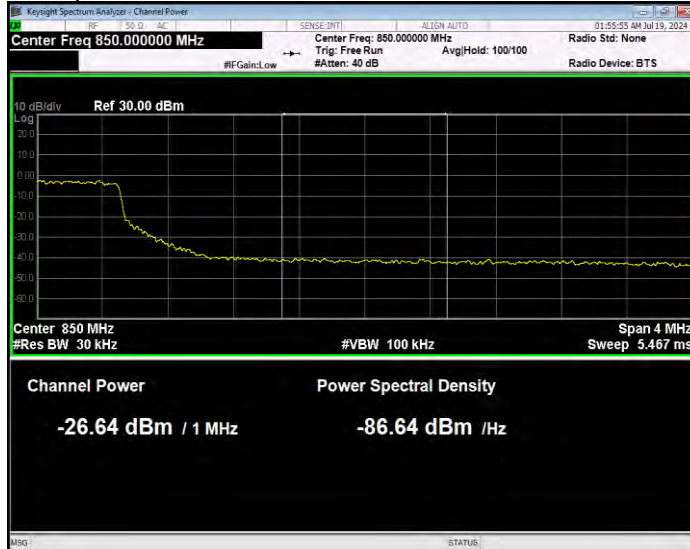

Band26(824-849) 16QAM BW=10MHz Channel=26990 RB Size=50 Position=#0 Extended