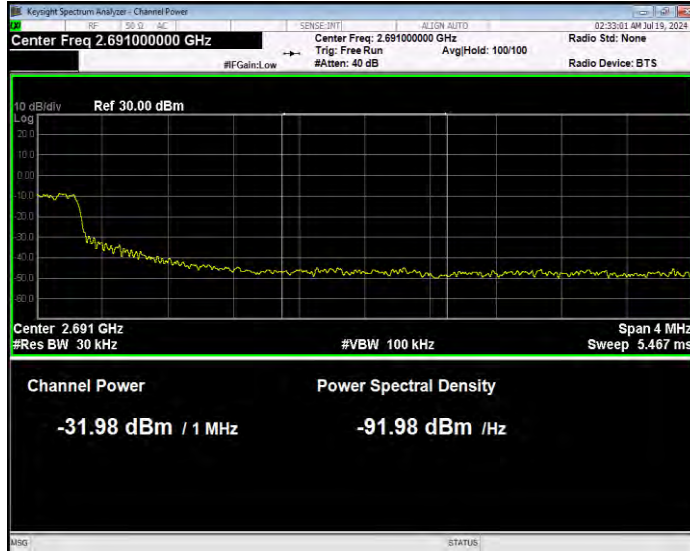

Band41 16QAM BW=15MHz Channel=41515 RB Size=75 Position=#0 Extended