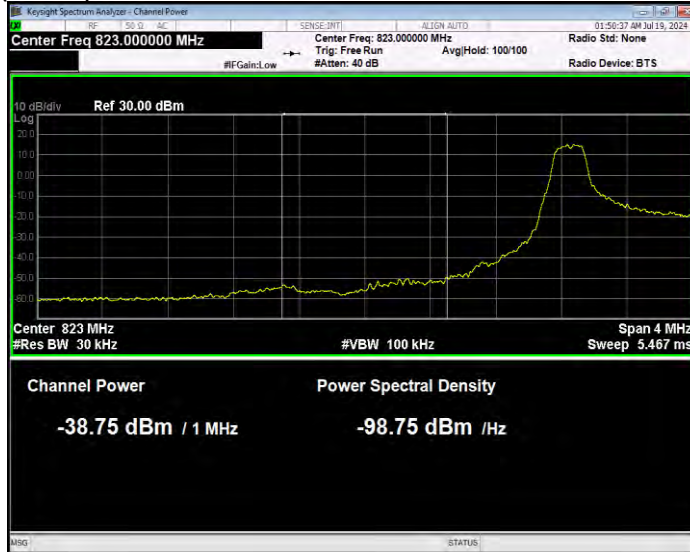

Band26(824-849) QPSK BW=1.4MHz Channel=26797 RB Size=1 Position=#0 Extended