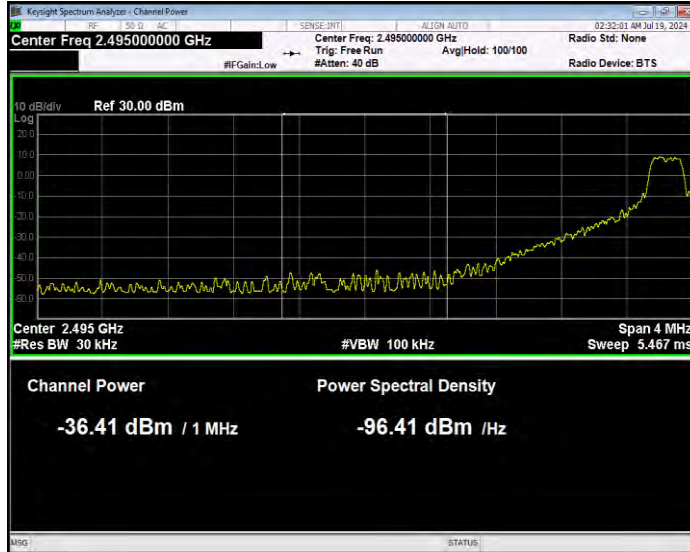

Band41 16QAM BW=15MHz Channel=39725 RB Size=1 Position=#0 Extended