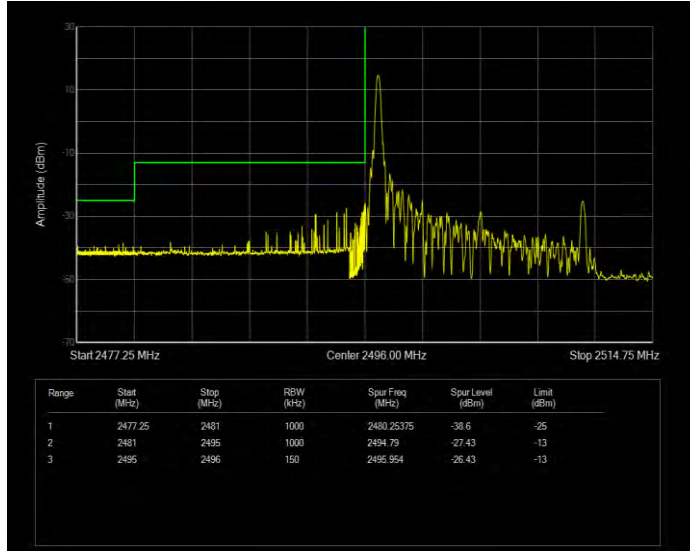

Band41 16QAM BW=15MHz Channel=39725 RB Size=1 Position=#0 Normal