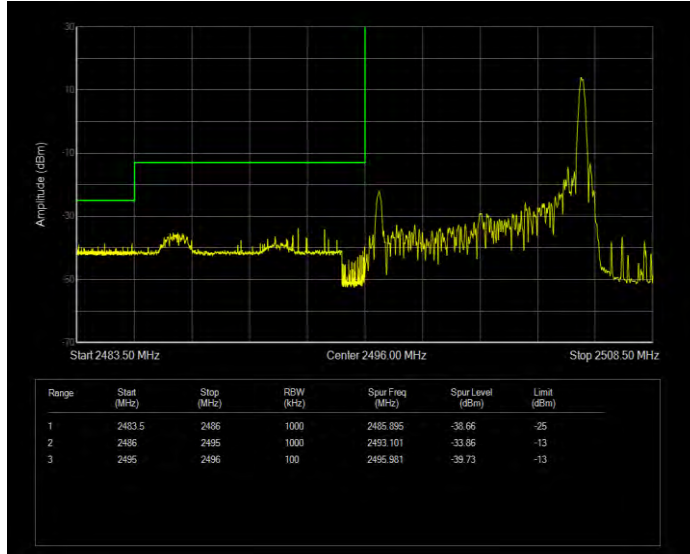

Band41 16QAM BW=10MHz Channel=39700 RB Size=1 Position=#Max Normal