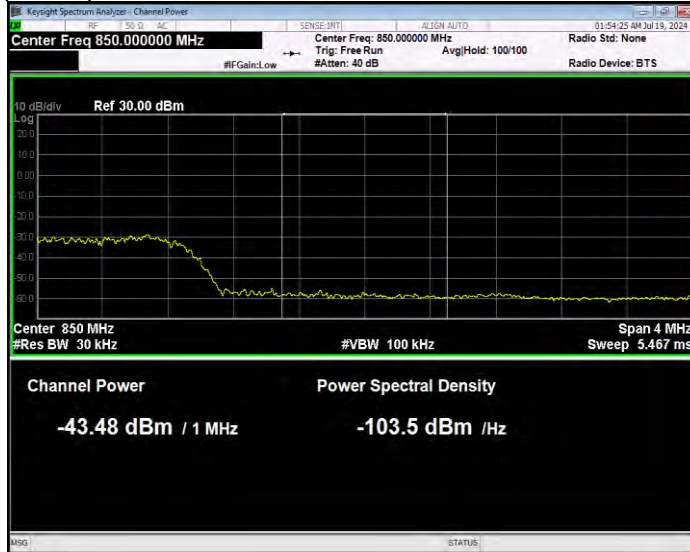

Band26(824-849) 16QAM BW=5MHz Channel=27015 RB Size=1 Position=#0 Extended