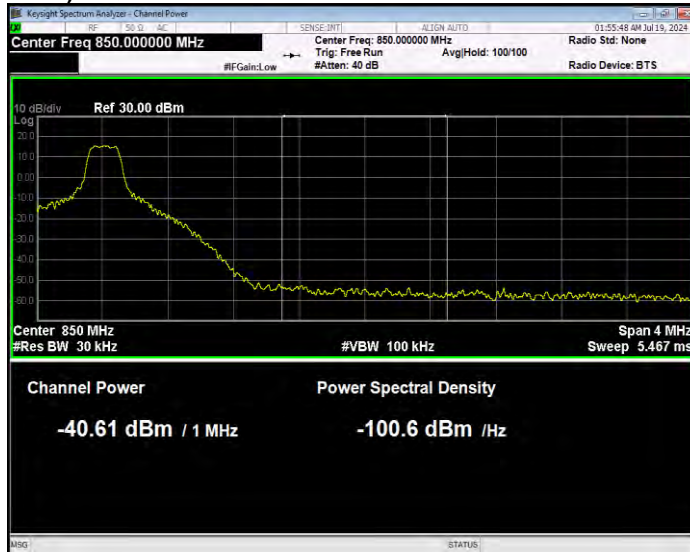

Band26(824-849) 16QAM BW=10MHz Channel=26990 RB Size=1 Position=#Max Extended