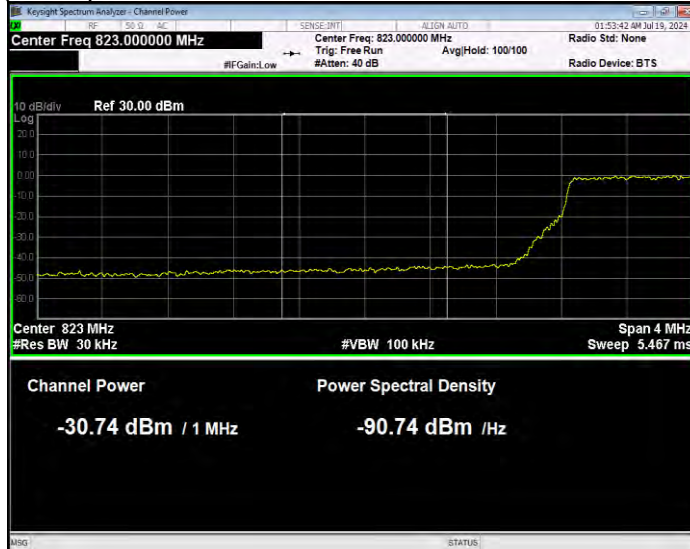

Band26(824-849) QPSK BW=5MHz Channel=26815 RB Size=25 Position=#0 Extended