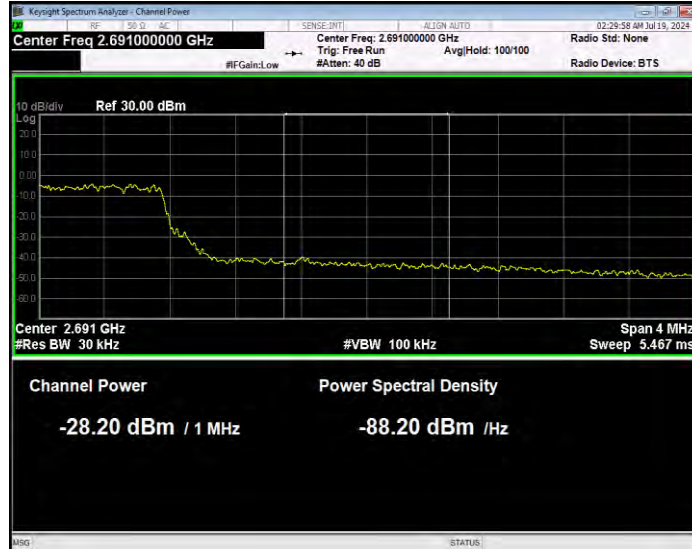

Band41 16QAM BW=5MHz Channel=41565 RB Size=25 Position=#0 Extended