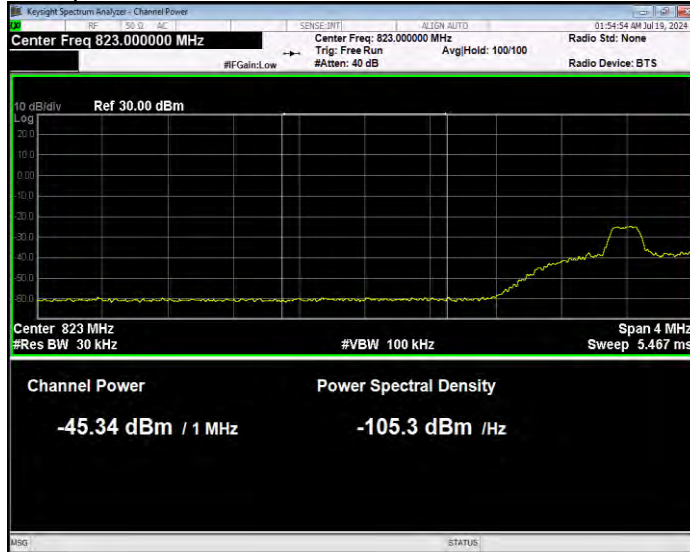

Band26(824-849) QPSK BW=10MHz Channel=26840 RB Size=1 Position=#Max Extended