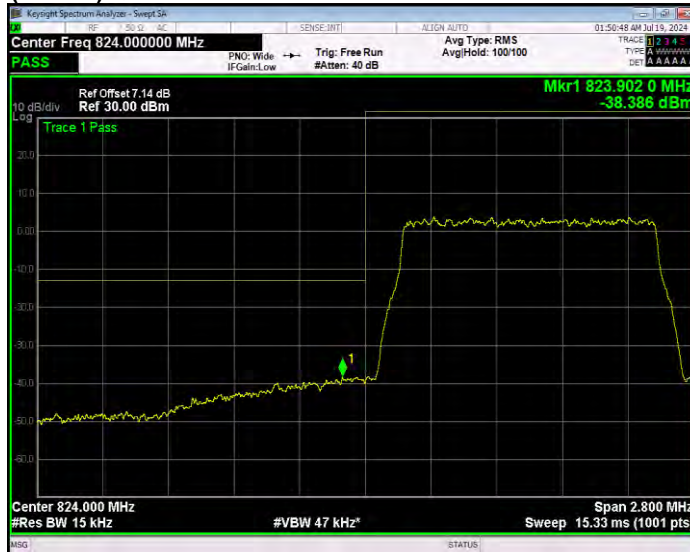

Band26(824-849) QPSK BW=1.4MHz Channel=26797 RB Size=6 Position=#0 Normal