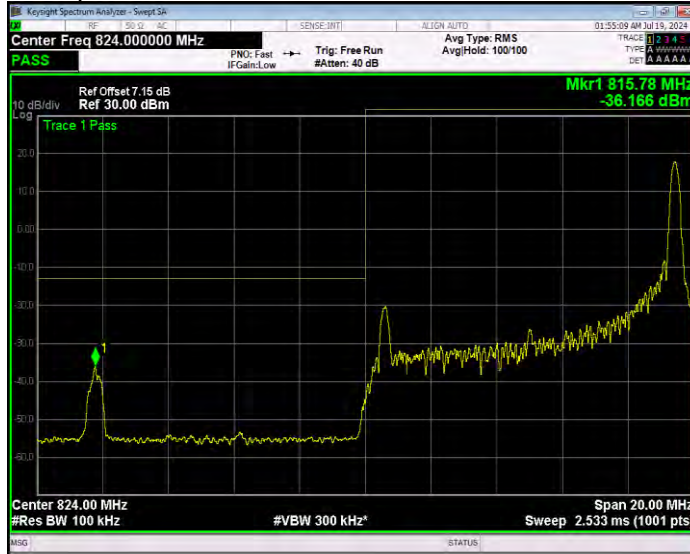

Band26(824-849) 16QAM BW=10MHz Channel=26840 RB Size=1 Position=#Max Normal