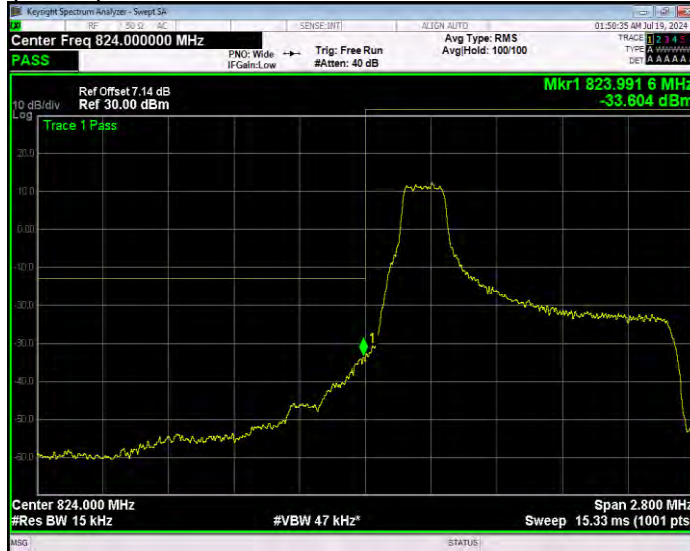

Band26(824-849) QPSK BW=1.4MHz Channel=26797 RB Size=1 Position=#0 Normal