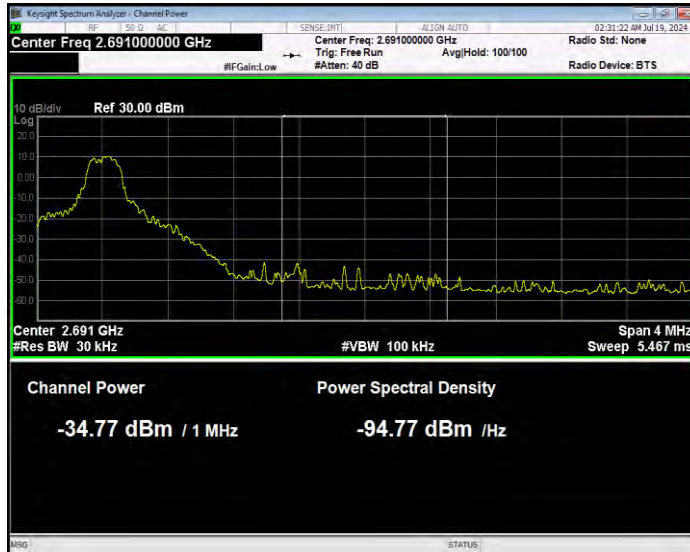

Band41 16QAM BW=10MHz Channel=41540 RB Size=1 Position=#Max Extended