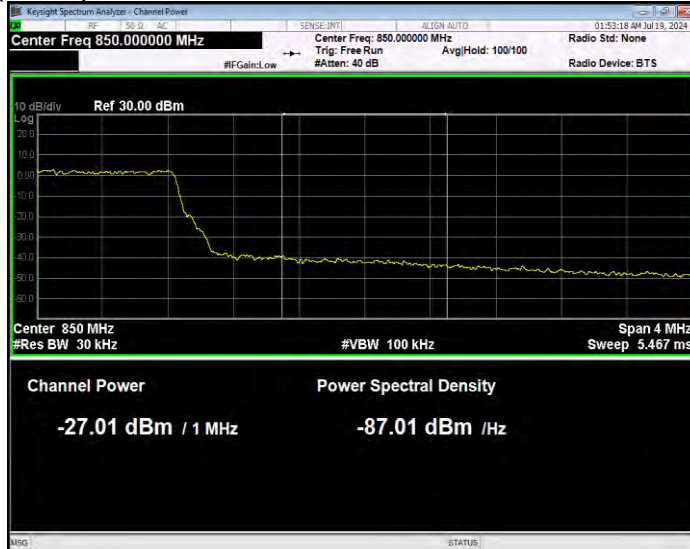

Band26(824-849) 16QAM BW=3MHz Channel=27025 RB Size=15 Position=#0 Extended