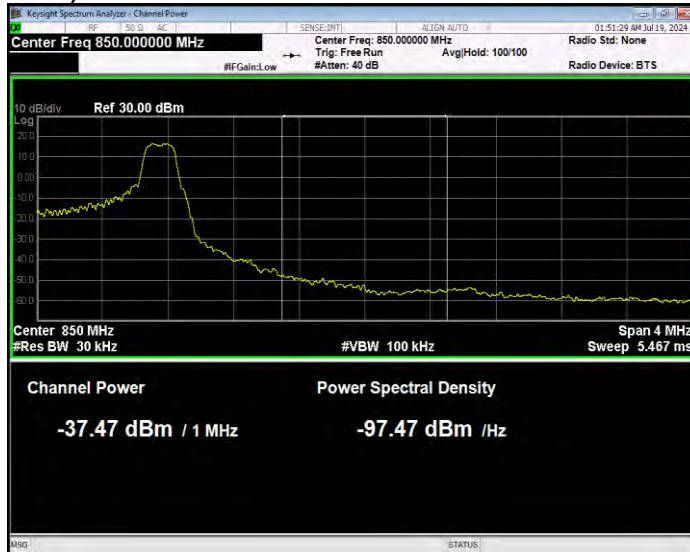

Band26(824-849) QPSK BW=1.4MHz Channel=27033 RB Size=1 Position=#Max Extended