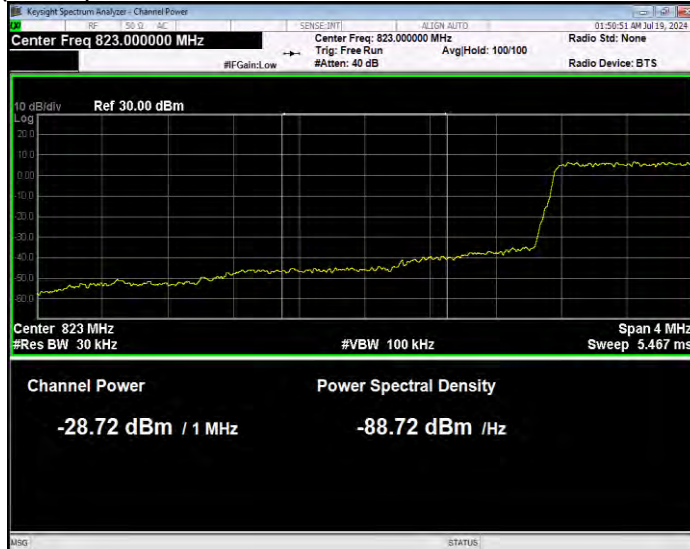

Band26(824-849) QPSK BW=1.4MHz Channel=26797 RB Size=6 Position=#0 Extended