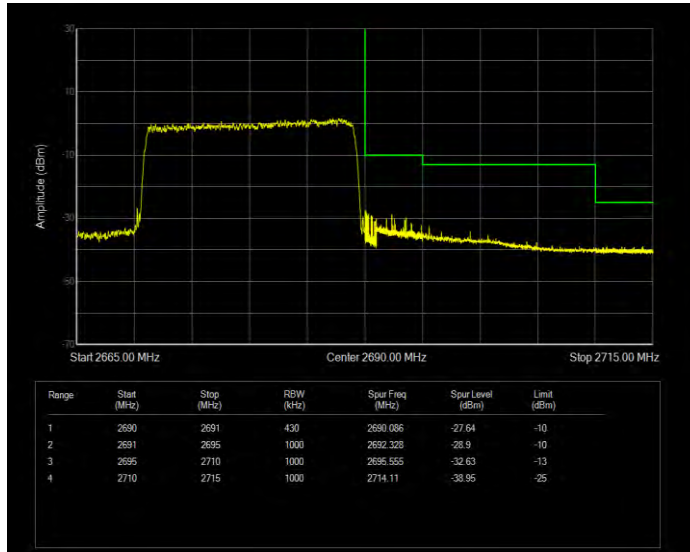

Band41 16QAM BW=20MHz Channel=41490 RB Size=100 Position=#0 Normal