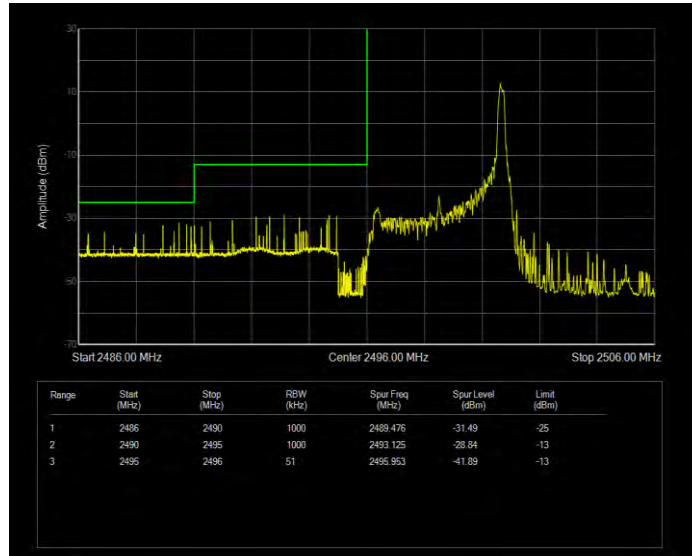

Band41 16QAM BW=5MHz Channel=39675 RB Size=1 Position=#Max Normal