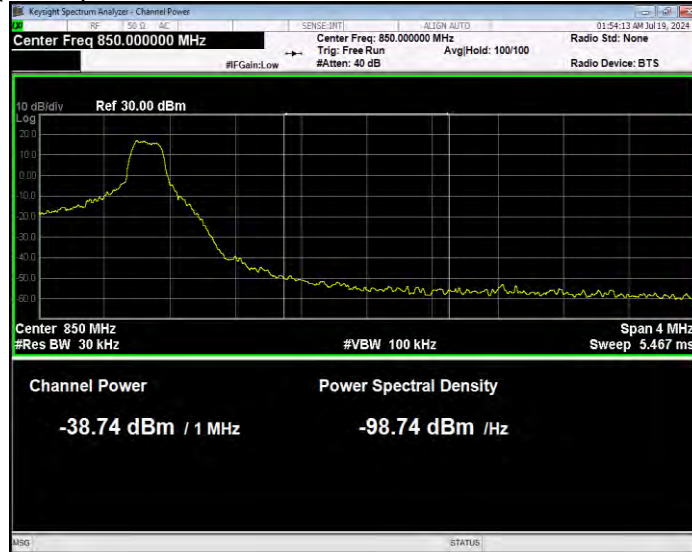

Band26(824-849) QPSK BW=5MHz Channel=27015 RB Size=1 Position=#Max Extended