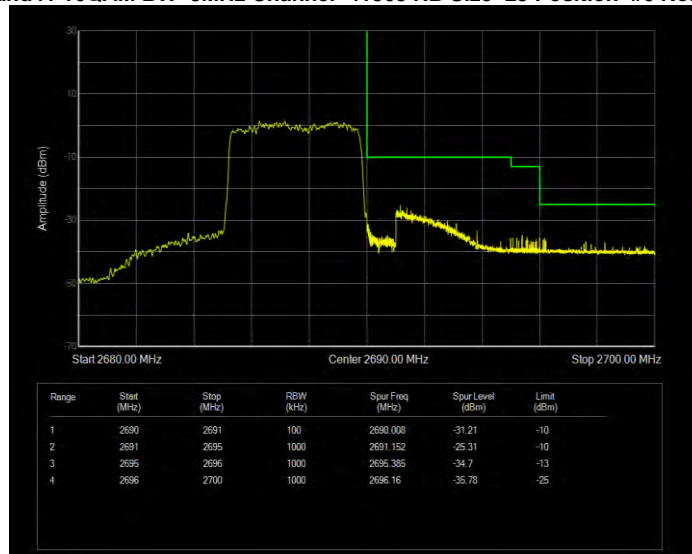

Band41 16QAM BW=5MHz Channel=41565 RB Size=25 Position=#0 Normal