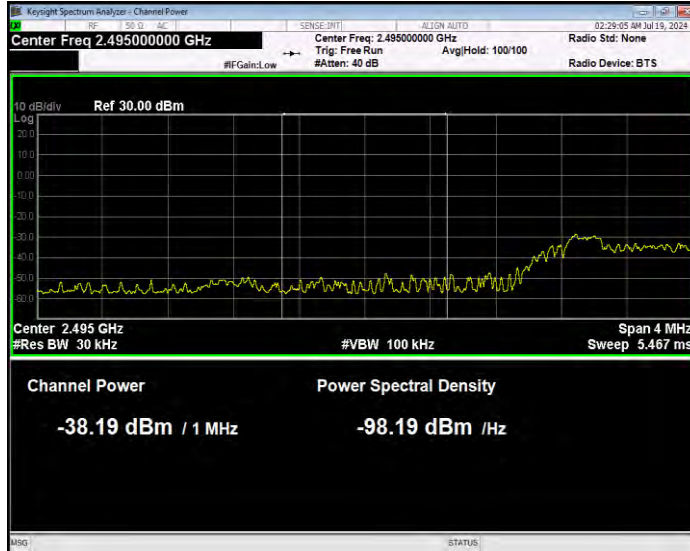

Band41 16QAM BW=20MHz Channel=41490 RB Size=100 Position=#0 Extended

Band41 16QAM BW=20MHz Channel=41490 RB Size=100 Position=#0 Normal

Band41 16QAM BW=5MHz Channel=39675 RB Size=1 Position=#0 Normal

Band41 16QAM BW=5MHz Channel=39675 RB Size=1 Position=#Max Extended