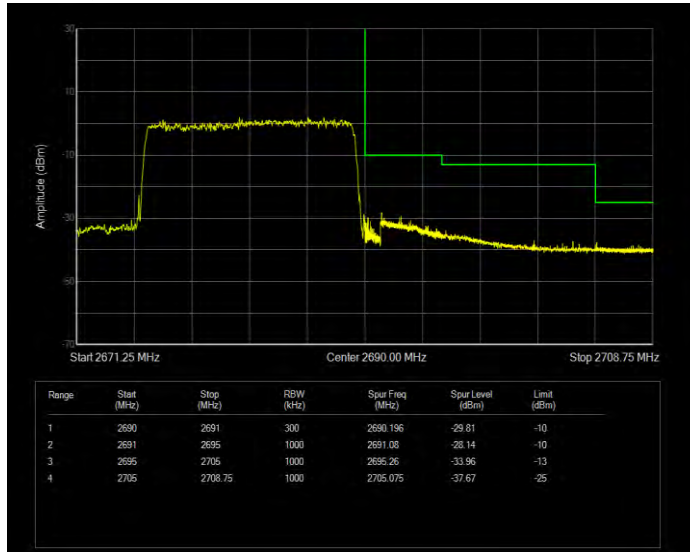

Band41 16QAM BW=15MHz Channel=41515 RB Size=75 Position=#0 Normal