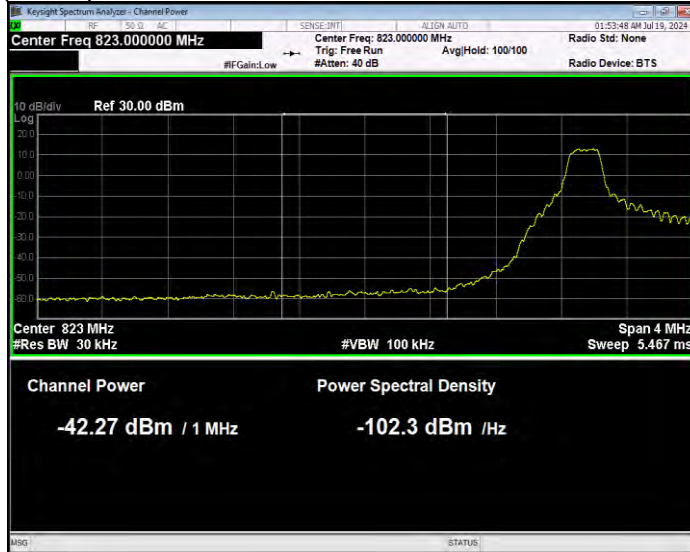

Band26(824-849) 16QAM BW=5MHz Channel=26815 RB Size=1 Position=#0 Extended