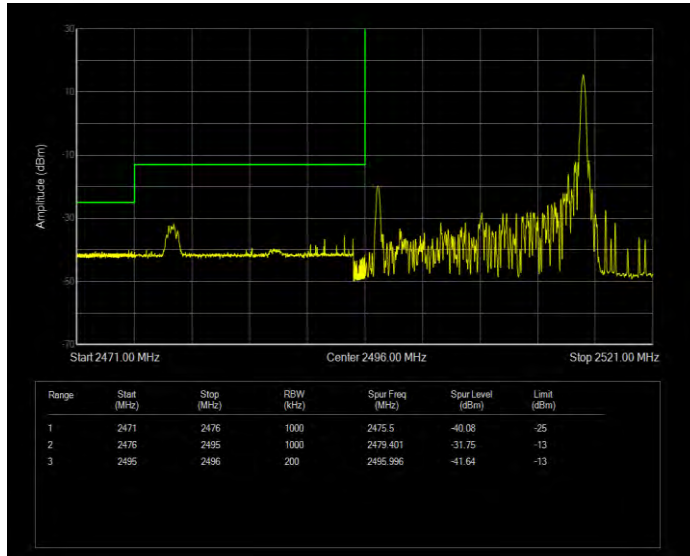

Band41 16QAM BW=20MHz Channel=39750 RB Size=1 Position=#Max Normal