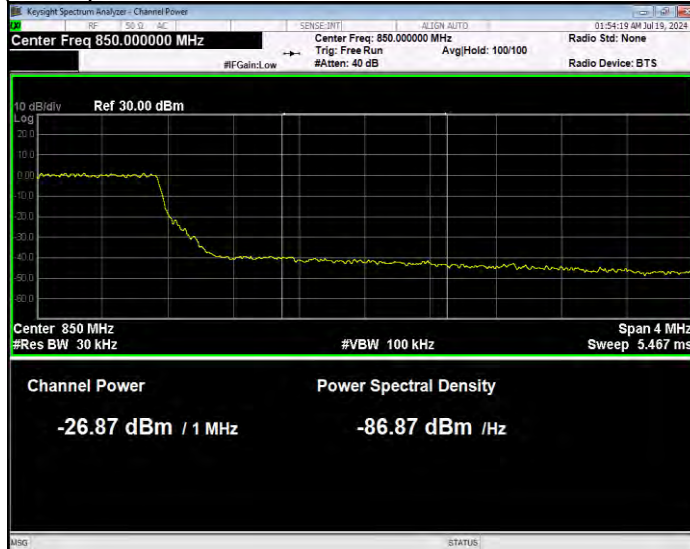

Band26(824-849) QPSK BW=5MHz Channel=27015 RB Size=25 Position=#0 Extended