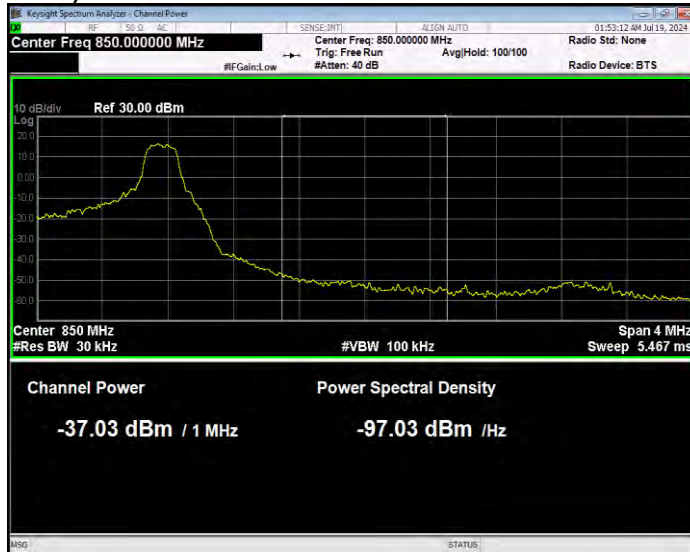

Band26(824-849) 16QAM BW=3MHz Channel=27025 RB Size=1 Position=#Max Extended