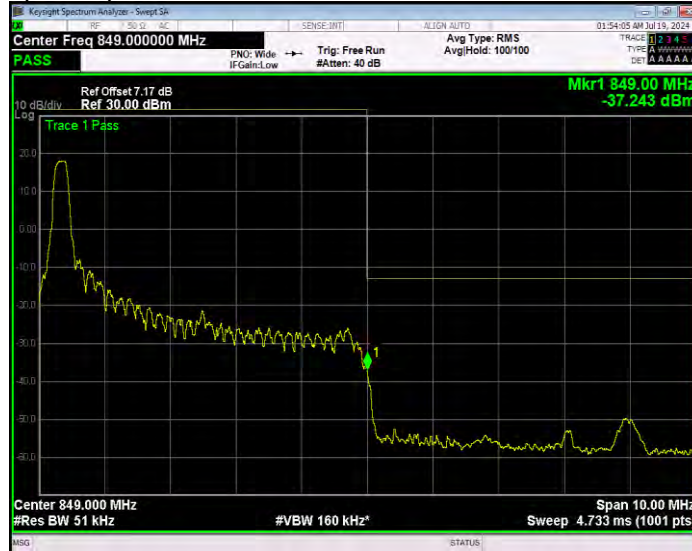

Band26(824-849) QPSK BW=5MHz Channel=27015 RB Size=1 Position=#0 Normal