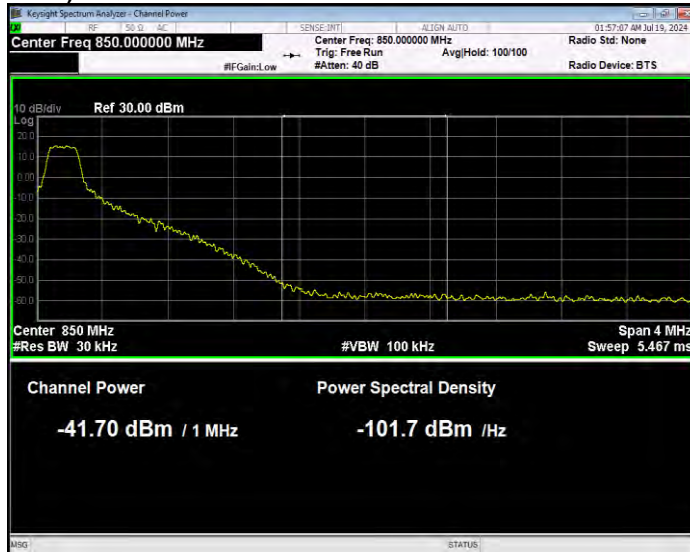

Band26(824-849) 16QAM BW=15MHz Channel=26965 RB Size=1 Position=#Max Extended