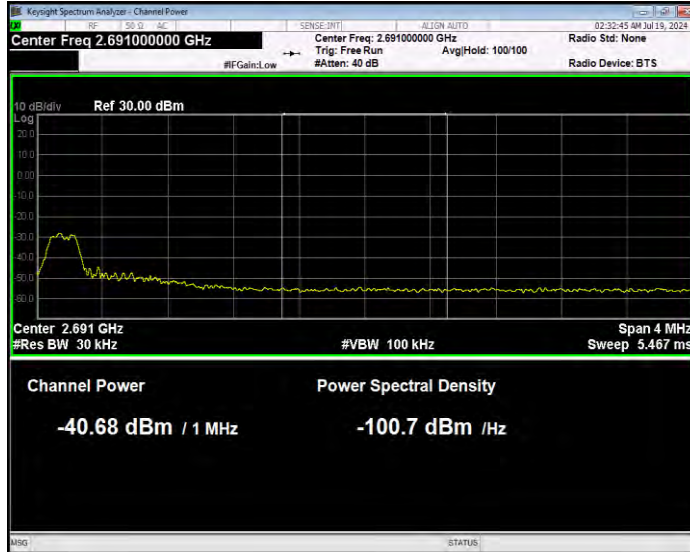

Band41 16QAM BW=15MHz Channel=41515 RB Size=1 Position=#0 Extended