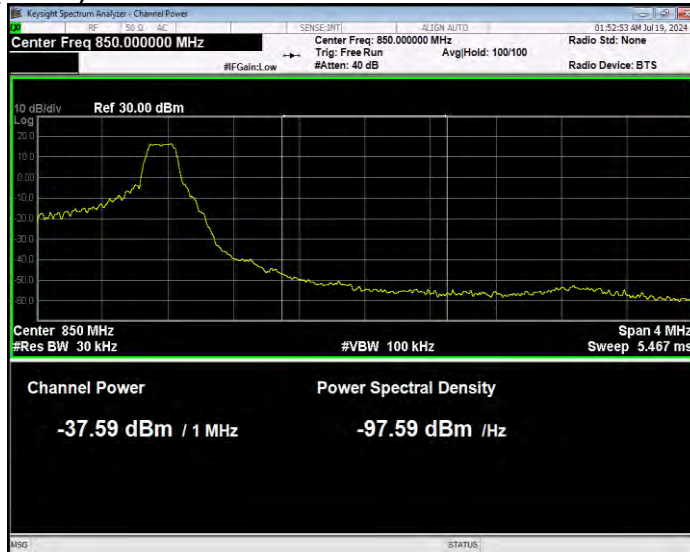

Band26(824-849) QPSK BW=3MHz Channel=27025 RB Size=1 Position=#Max Extended