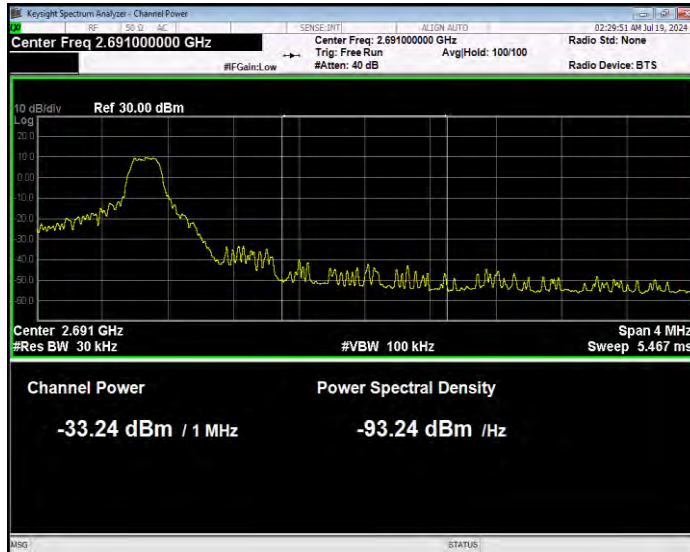

Band41 16QAM BW=5MHz Channel=41565 RB Size=1 Position=#Max Extended