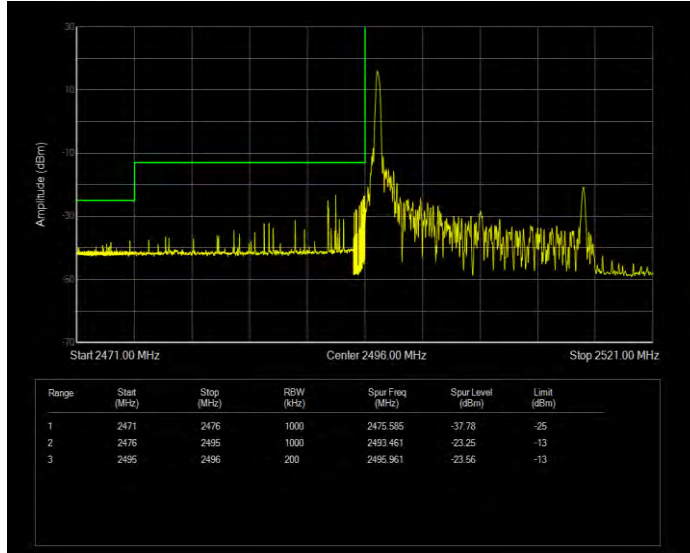

Band41 16QAM BW=20MHz Channel=39750 RB Size=1 Position=#0 Normal