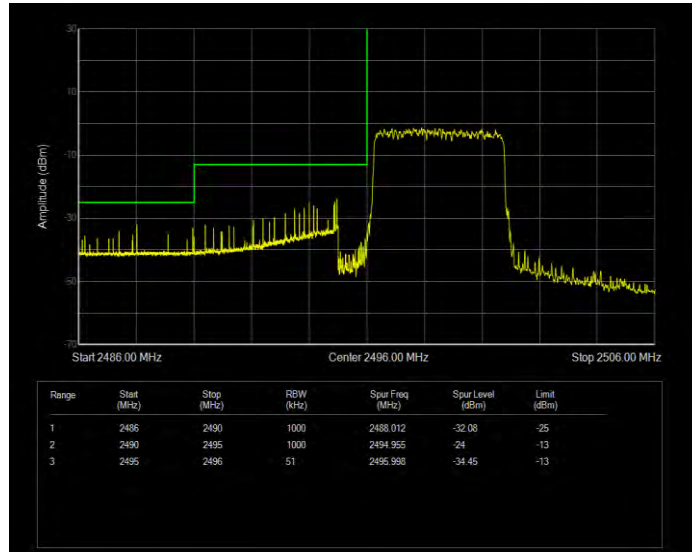

Band41 16QAM BW=5MHz Channel=39675 RB Size=25 Position=#0 Normal