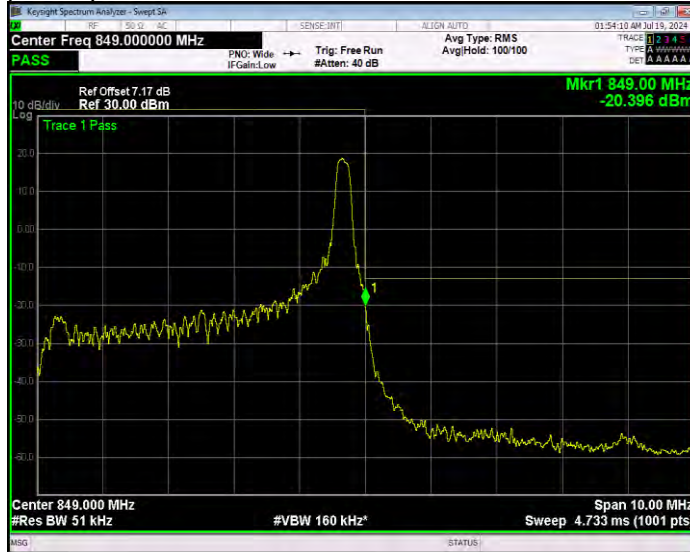

Band26(824-849) QPSK BW=5MHz Channel=27015 RB Size=1 Position=#Max Normal