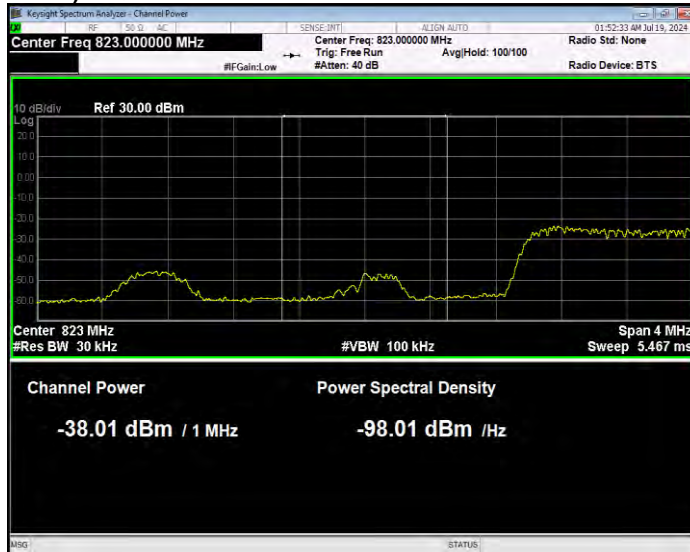

Band26(824-849) 16QAM BW=3MHz Channel=26805 RB Size=1 Position=#Max Extended