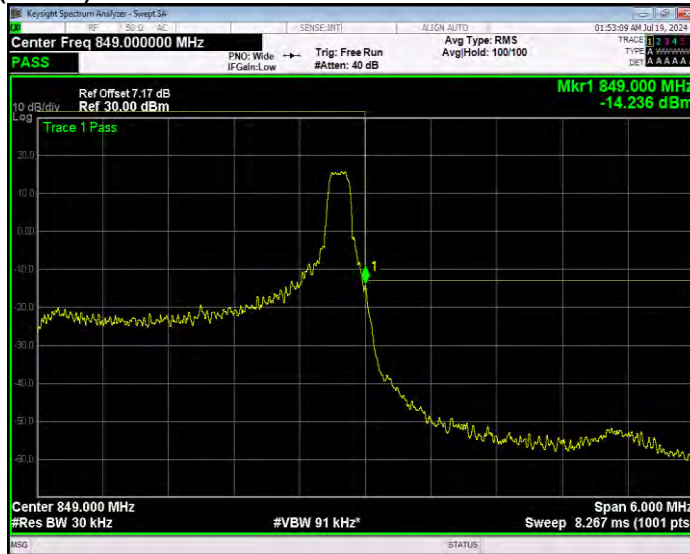

Band26(824-849) 16QAM BW=3MHz Channel=27025 RB Size=1 Position=#Max Normal