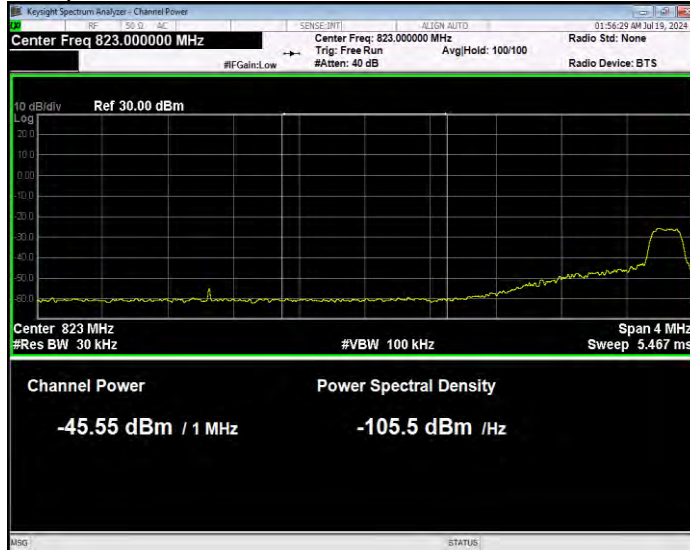

Band26(824-849) 16QAM BW=15MHz Channel=26865 RB Size=1 Position=#Max Extended