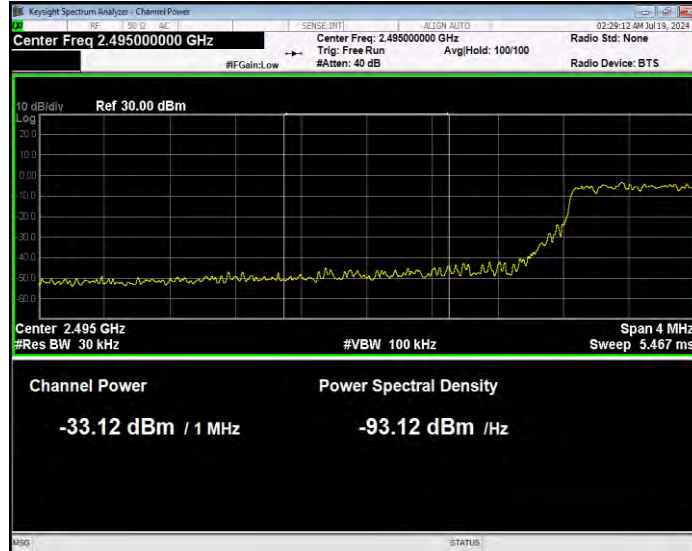

Band41 16QAM BW=5MHz Channel=39675 RB Size=25 Position=#0 Extended