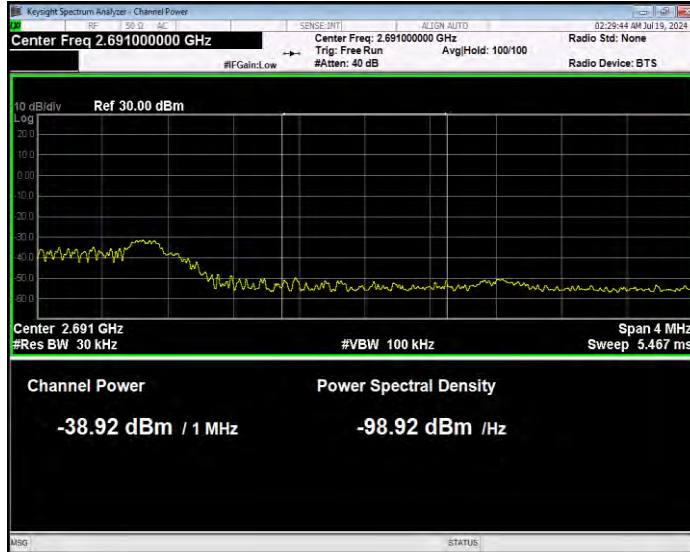

Band41 16QAM BW=5MHz Channel=39675 RB Size=1 Position=#Max Normal

Band41 16QAM BW=5MHz Channel=39675 RB Size=25 Position=#0 Extended

Band41 16QAM BW=5MHz Channel=39675 RB Size=25 Position=#0 Normal

**Band41 16QAM BW=5MHz Channel=41565 RB Size=1 Position=#0 Extended**