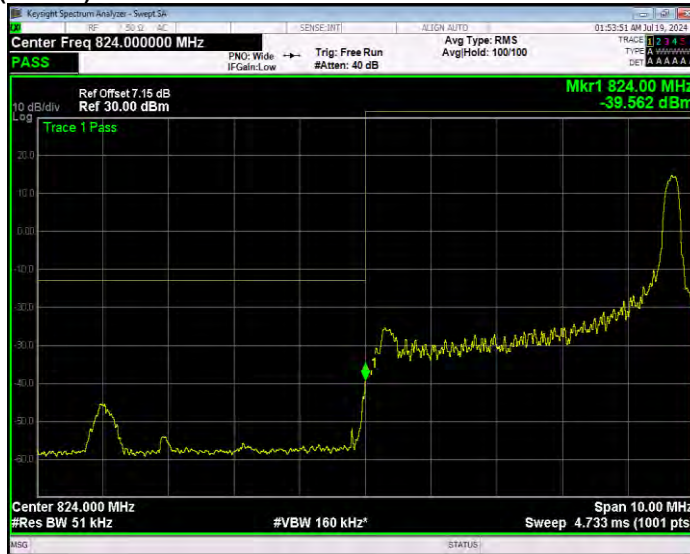

Band26(824-849) 16QAM BW=5MHz Channel=26815 RB Size=1 Position=#Max Normal