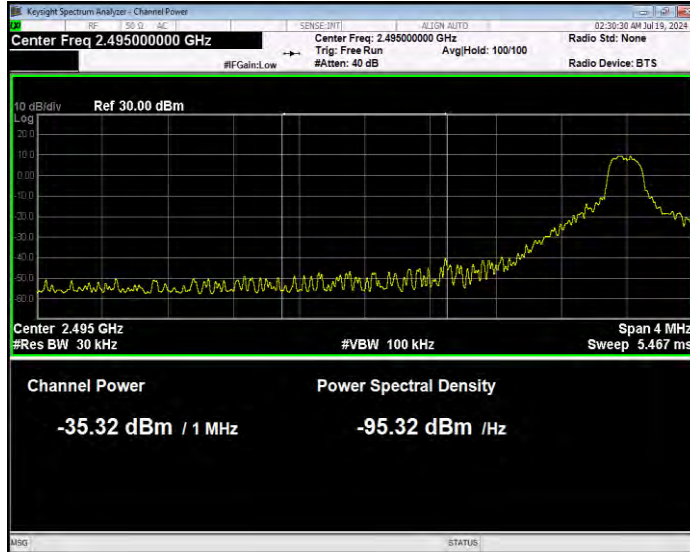

Band41 16QAM BW=10MHz Channel=39700 RB Size=1 Position=#0 Extended