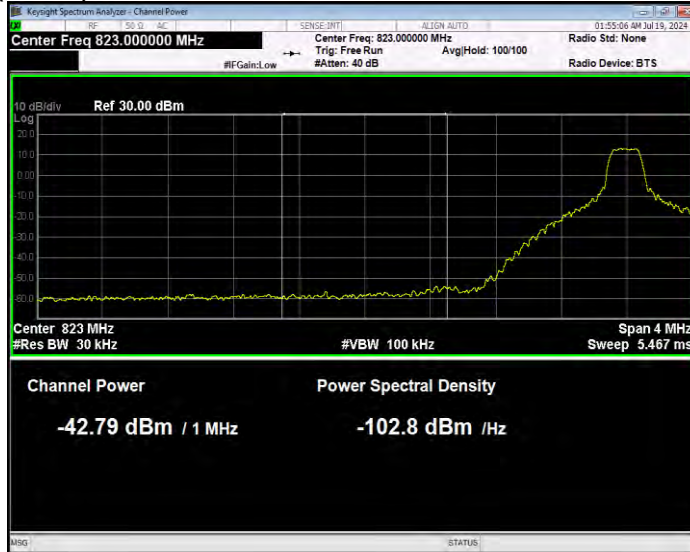

Band26(824-849) 16QAM BW=10MHz Channel=26840 RB Size=1 Position=#0 Extended