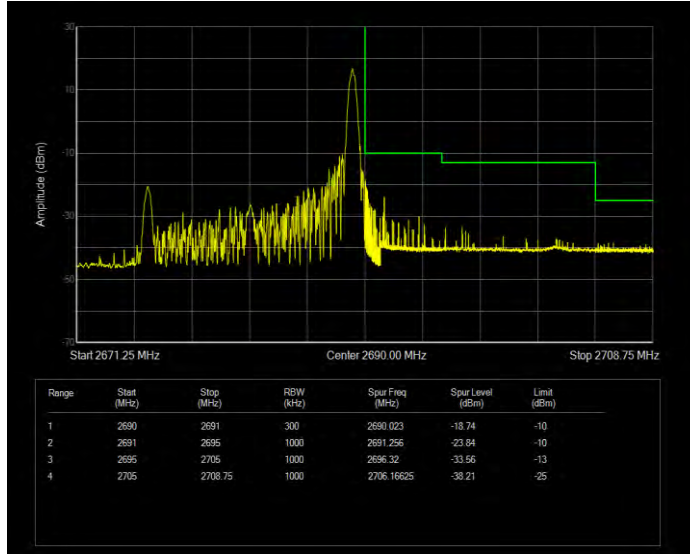

Band41 16QAM BW=15MHz Channel=41515 RB Size=1 Position=#Max Normal