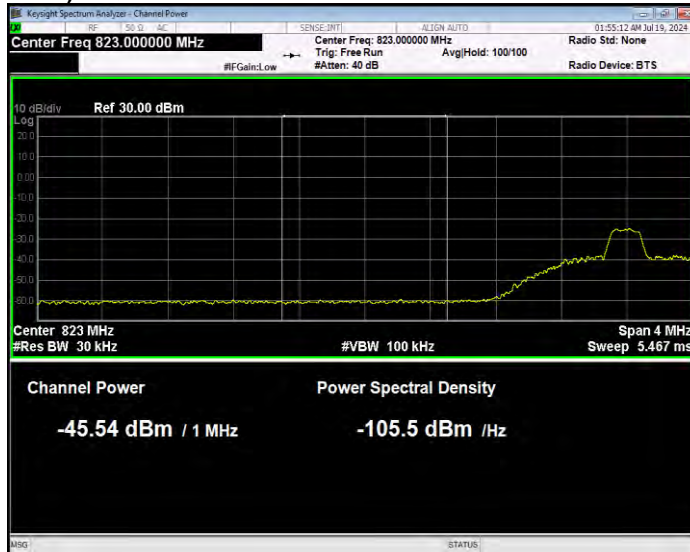

Band26(824-849) 16QAM BW=10MHz Channel=26840 RB Size=1 Position=#Max Extended