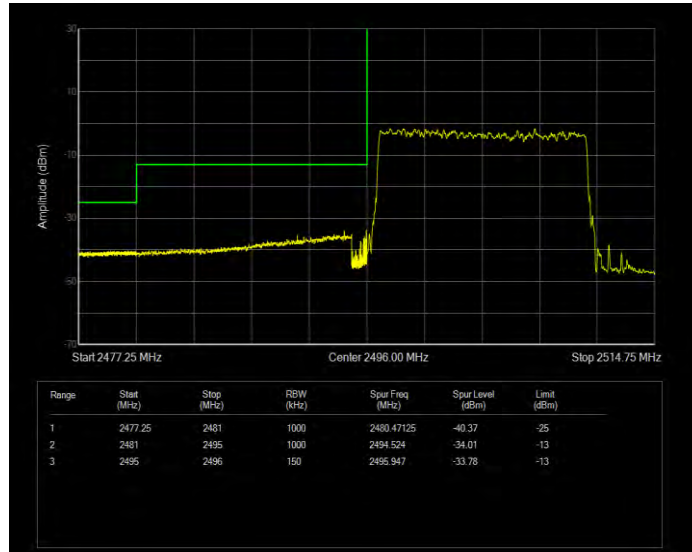

Band41 16QAM BW=15MHz Channel=39725 RB Size=75 Position=#0 Normal