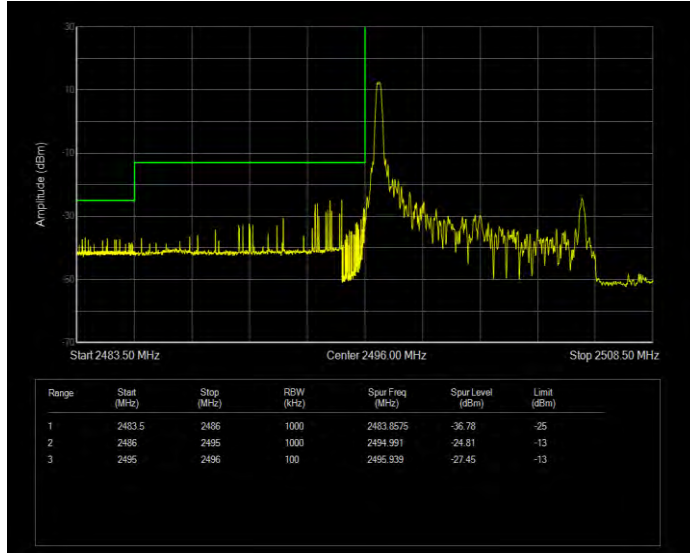

Band41 16QAM BW=10MHz Channel=39700 RB Size=1 Position=#0 Normal