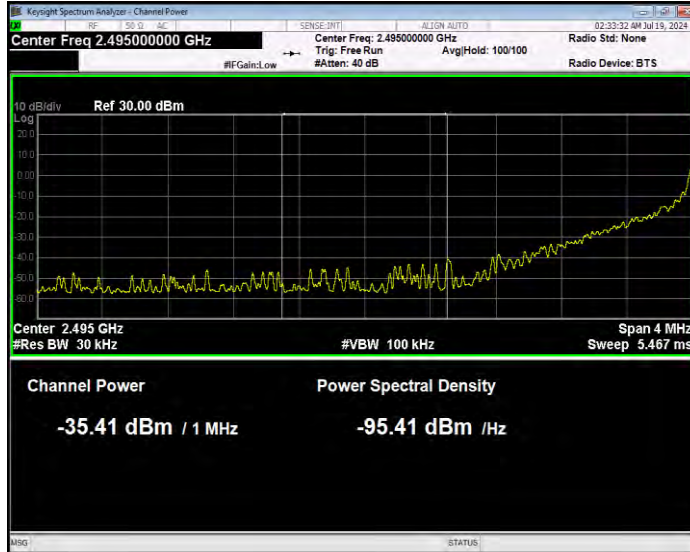

Band41 16QAM BW=20MHz Channel=39750 RB Size=1 Position=#0 Extended