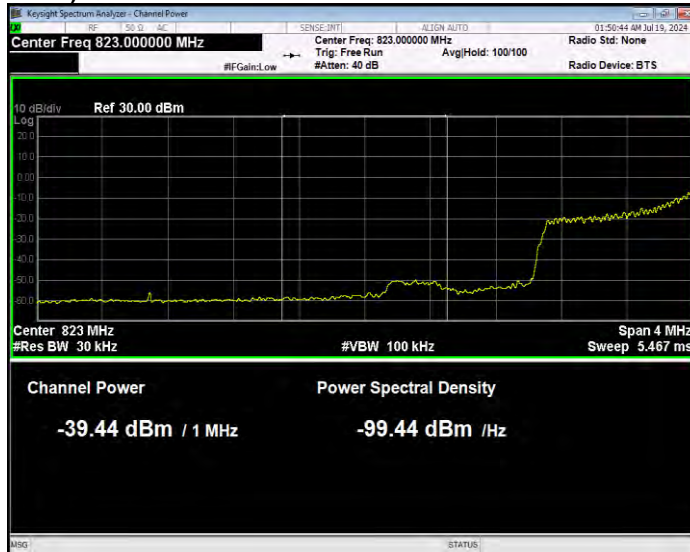

Band26(824-849) QPSK BW=1.4MHz Channel=26797 RB Size=1 Position=#Max Extended