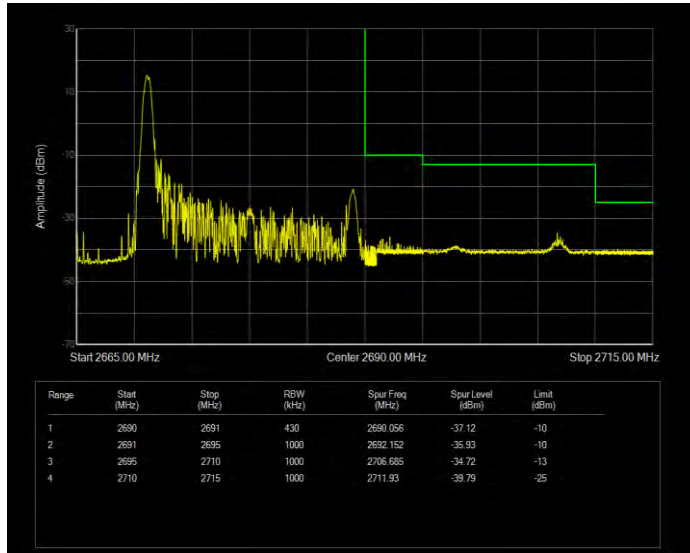

Band41 16QAM BW=20MHz Channel=41490 RB Size=1 Position=#0 Normal