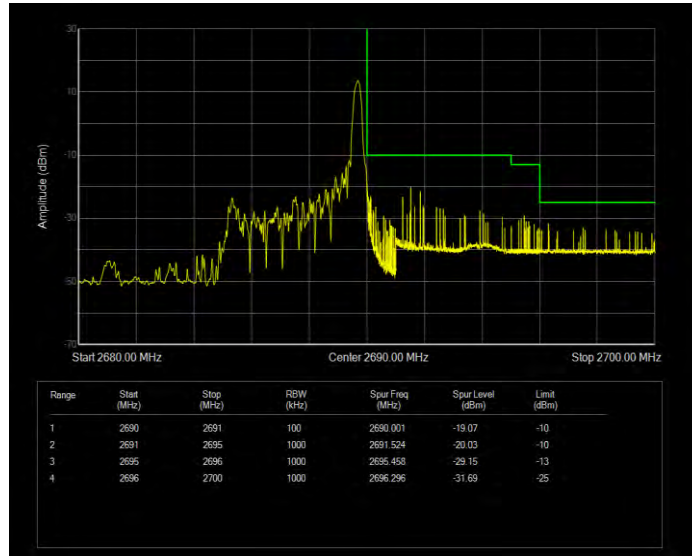

Band41 16QAM BW=5MHz Channel=41565 RB Size=1 Position=#Max Normal