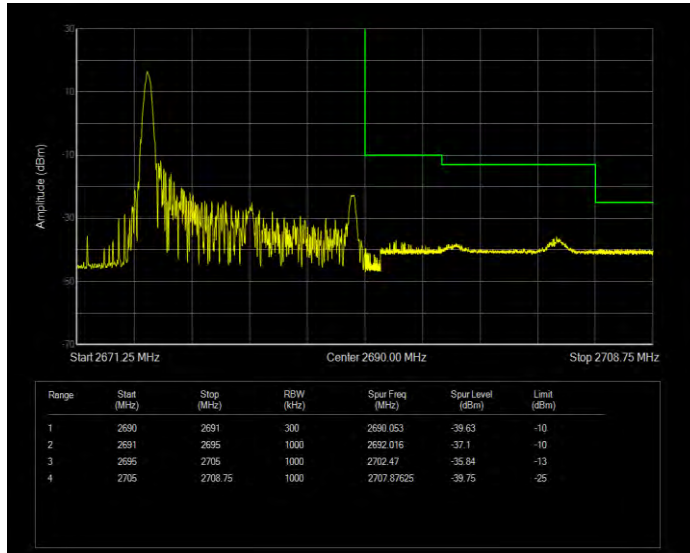

Band41 16QAM BW=15MHz Channel=41515 RB Size=1 Position=#0 Normal