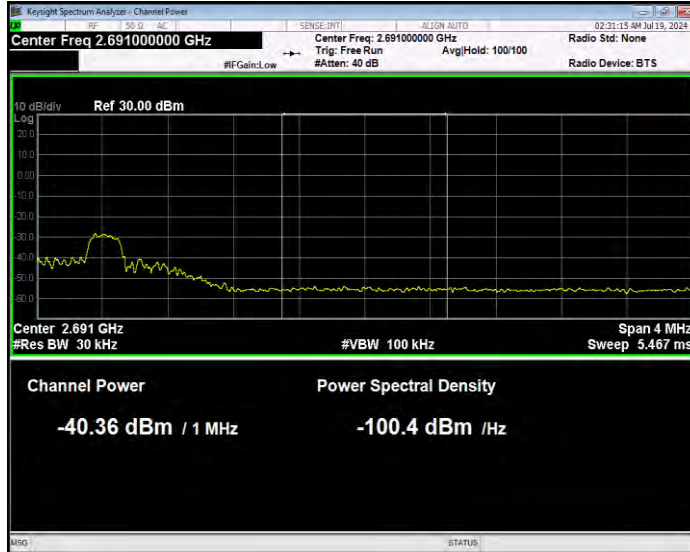

Band41 16QAM BW=10MHz Channel=39700 RB Size=1 Position=#Max Normal

Band41 16QAM BW=10MHz Channel=39700 RB Size=50 Position=#0 Extended

Band41 16QAM BW=10MHz Channel=39700 RB Size=50 Position=#0 Normal

**Band41 16QAM BW=10MHz Channel=41540 RB Size=1 Position=#0 Extended**