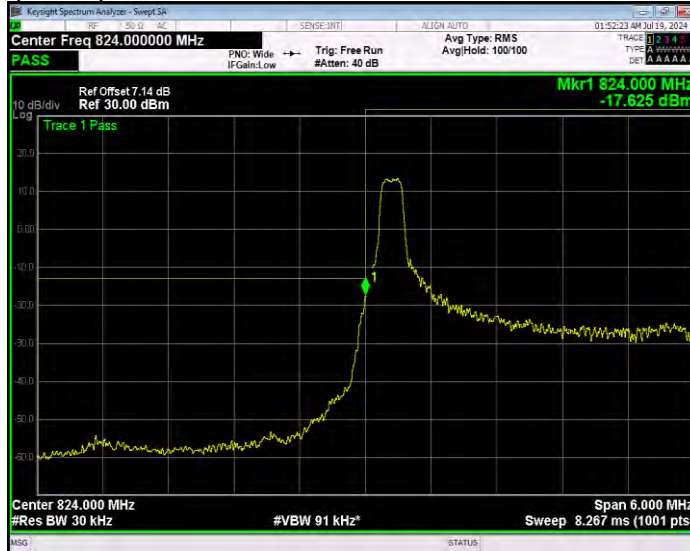

Band26(824-849) 16QAM BW=3MHz Channel=26805 RB Size=1 Position=#0 Normal