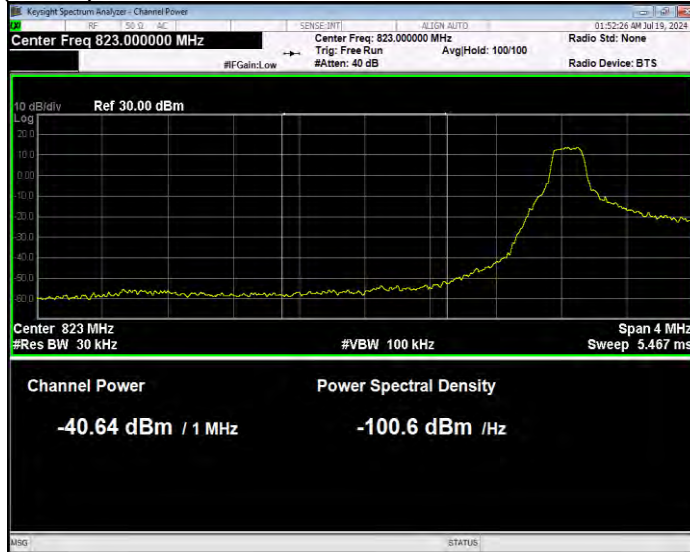

Band26(824-849) 16QAM BW=3MHz Channel=26805 RB Size=1 Position=#0 Extended