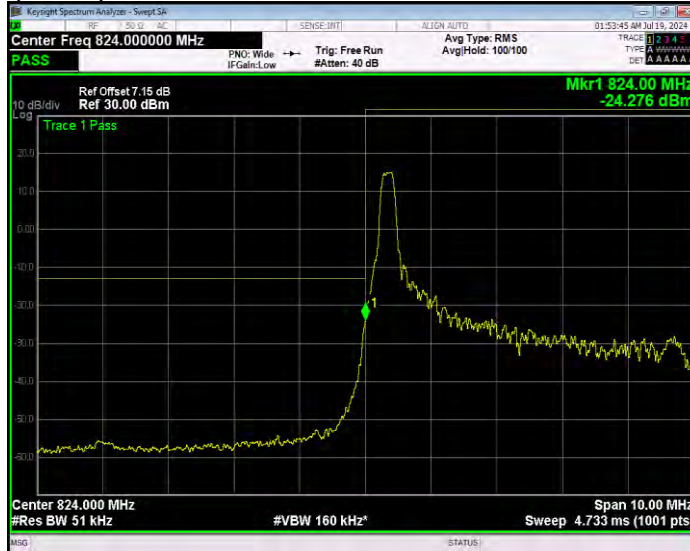

Band26(824-849) 16QAM BW=5MHz Channel=26815 RB Size=1 Position=#0 Normal