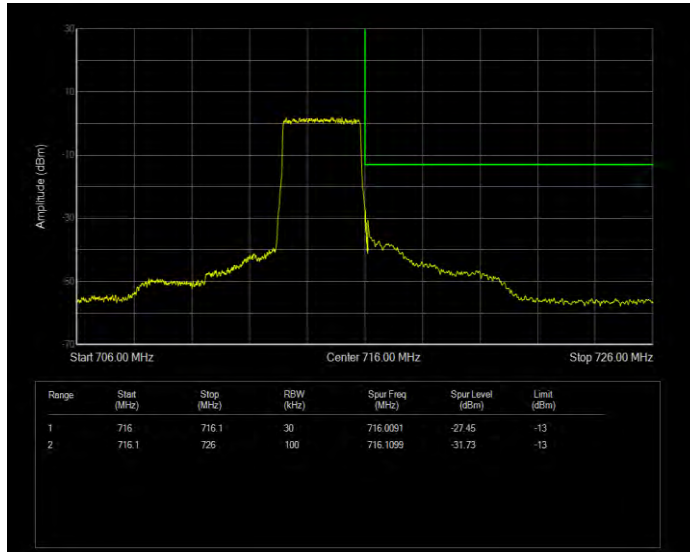

**Band12 QPSK BW=3MHz Channel=23165 RB Size=1 Position=#Max Extended**

Band12 QPSK BW=3MHz Channel=23165 RB Size=1 Position=#Max Normal

Band12 QPSK BW=3MHz Channel=23165 RB Size=15 Position=#0 Extended

Band12 QPSK BW=3MHz Channel=23165 RB Size=15 Position=#0 Normal

**Band12 QPSK BW=5MHz Channel=23035 RB Size=1 Position=#0 Extended**

**Band12 QPSK BW=5MHz Channel=23035 RB Size=1 Position=#0 Normal**

**Band12 QPSK BW=5MHz Channel=23035 RB Size=1 Position=#Max Extended**