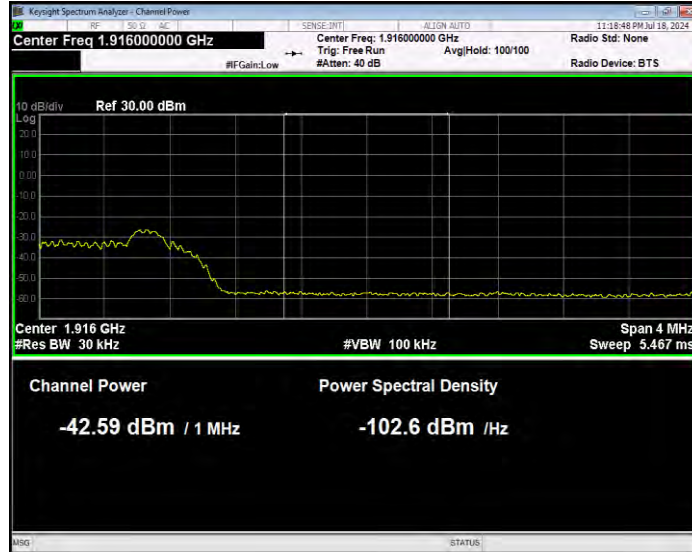

Band25 16QAM BW=5MHz Channel=26665 RB Size=1 Position=#0 Extended