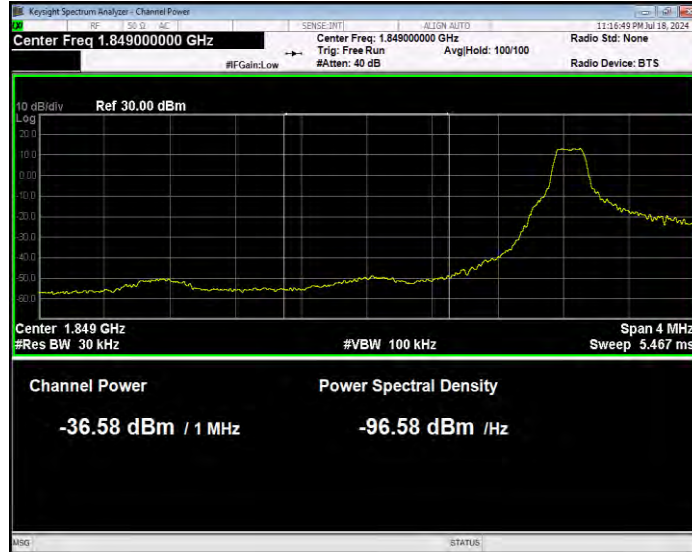

Band25 16QAM BW=3MHz Channel=26055 RB Size=1 Position=#0 Extended