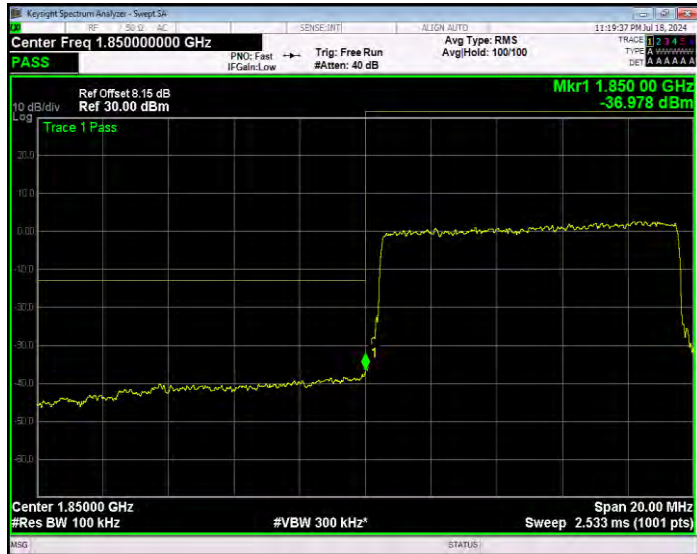

Band25 16QAM BW=10MHz Channel=26090 RB Size=50 Position=#0 Normal