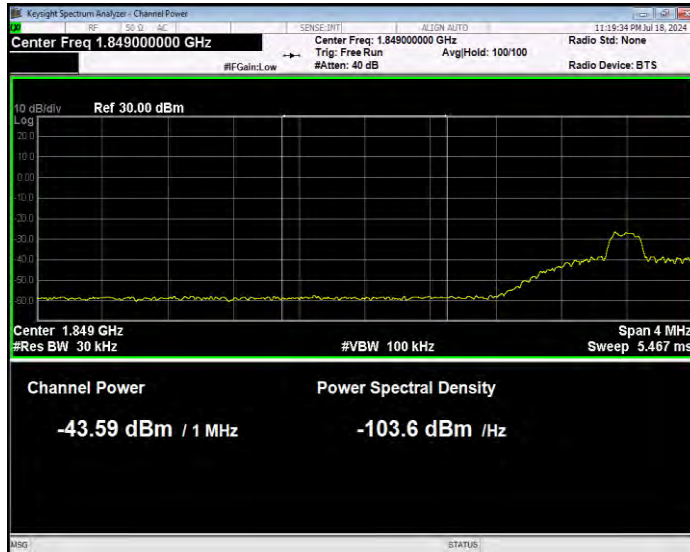

Band25 16QAM BW=10MHz Channel=26090 RB Size=1 Position=#Max Extended