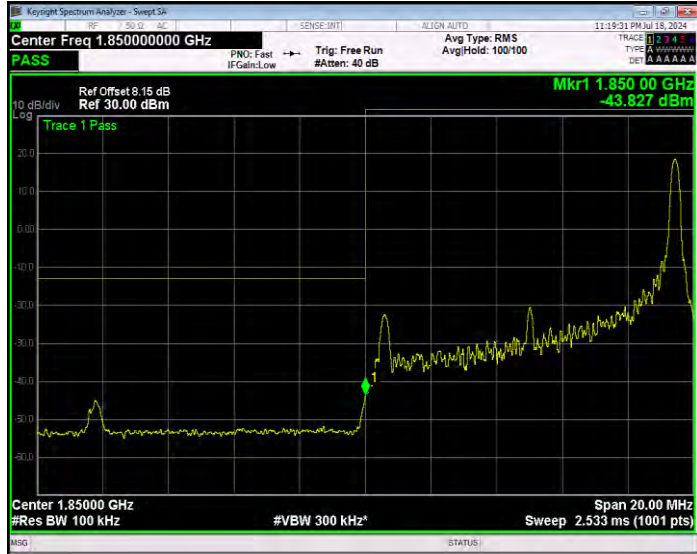

Band25 16QAM BW=10MHz Channel=26090 RB Size=1 Position=#Max Normal