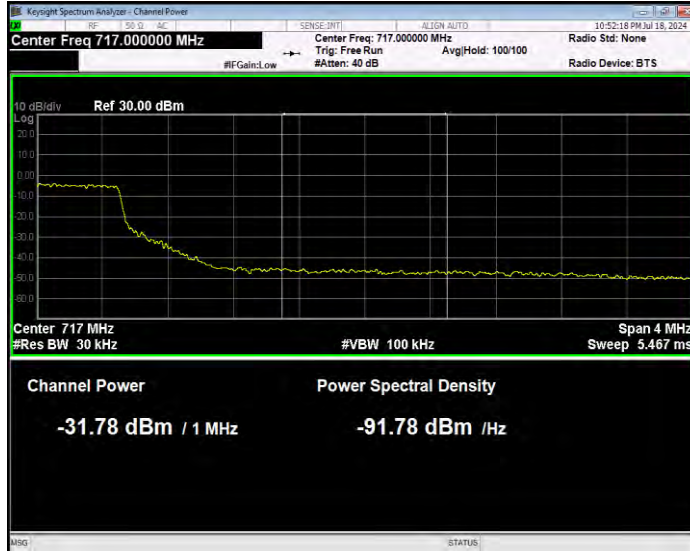

Band17 16QAM BW=10MHz Channel=23800 RB Size=50 Position=#0 Extended