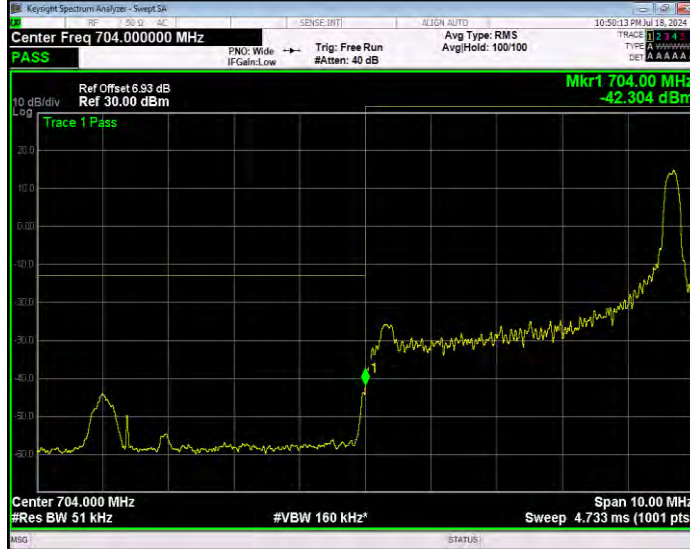

Band17 16QAM BW=5MHz Channel=23755 RB Size=1 Position=#Max Normal