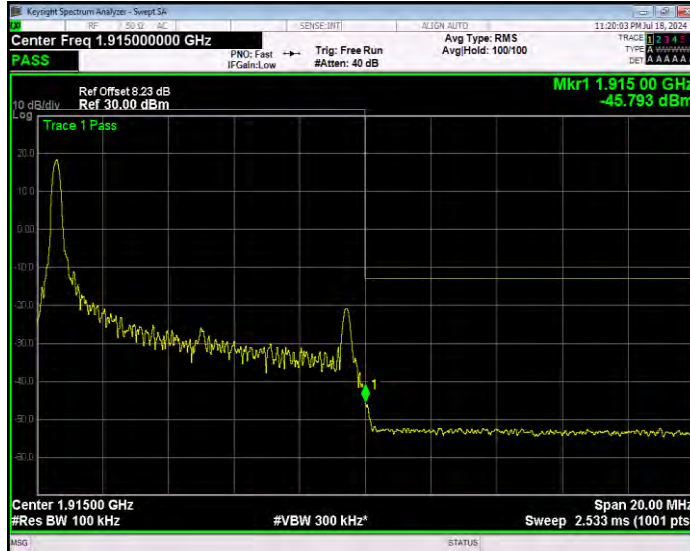

Band25 16QAM BW=10MHz Channel=26640 RB Size=1 Position=#0 Normal