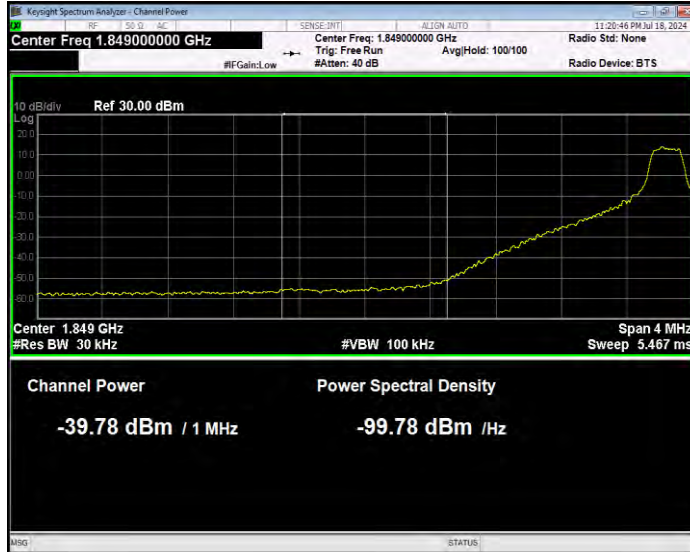

Band25 16QAM BW=15MHz Channel=26115 RB Size=1 Position=#0 Extended