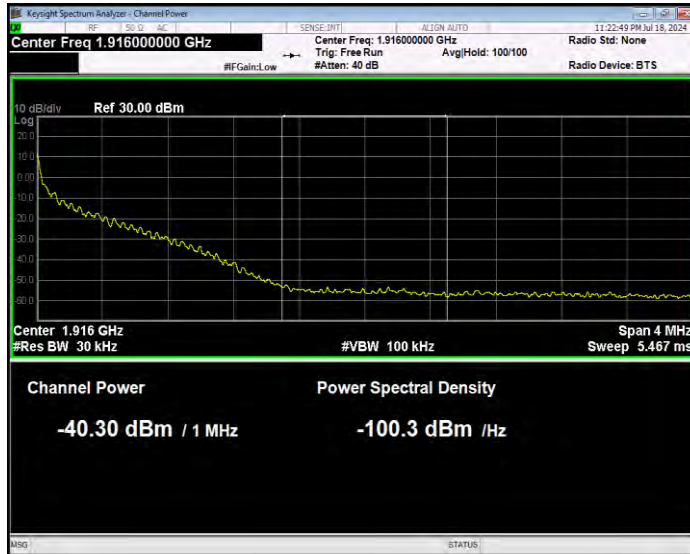

Band25 16QAM BW=20MHz Channel=26590 RB Size=1 Position=#Max Extended