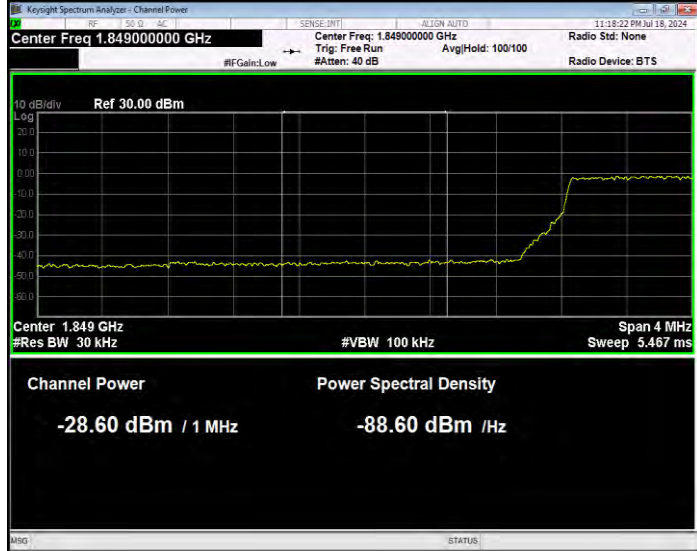

Band25 16QAM BW=5MHz Channel=26065 RB Size=25 Position=#0 Extended