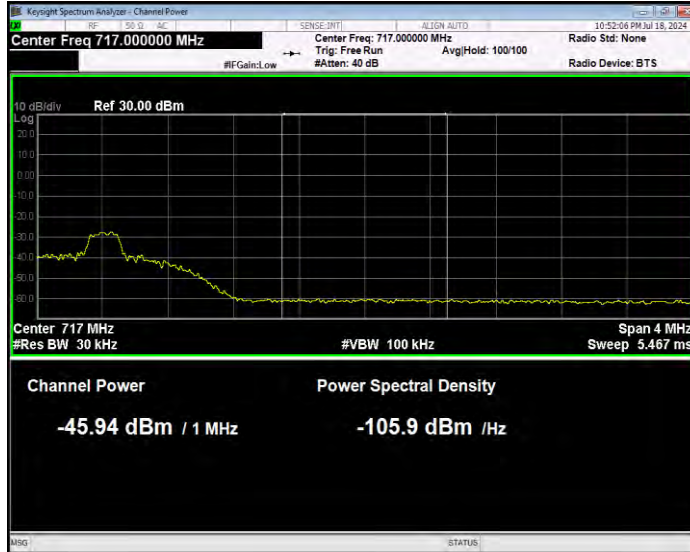

Band17 16QAM BW=10MHz Channel=23800 RB Size=1 Position=#0 Extended