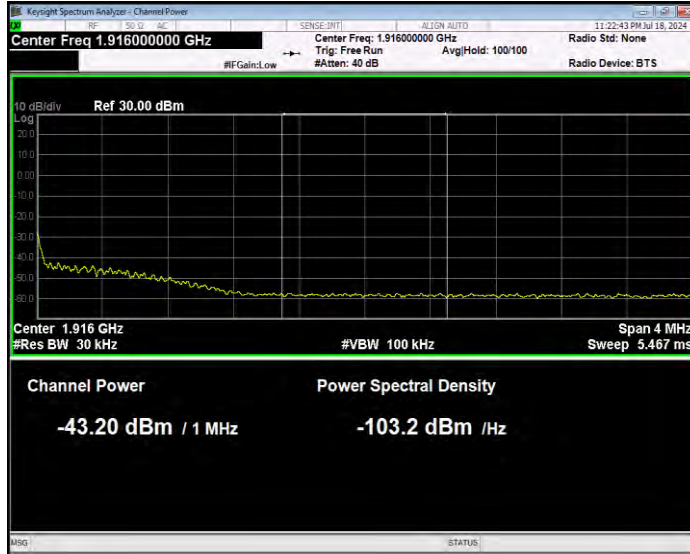

Band25 16QAM BW=20MHz Channel=26590 RB Size=1 Position=#0 Extended