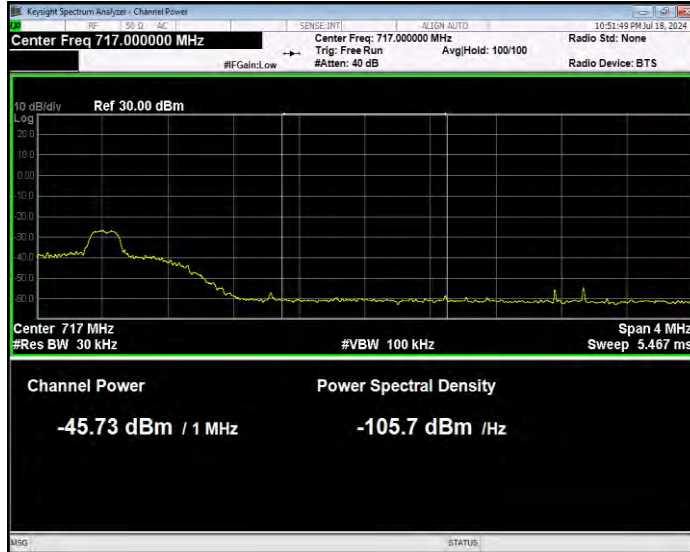

Band17 QPSK BW=10MHz Channel=23800 RB Size=1 Position=#0 Extended