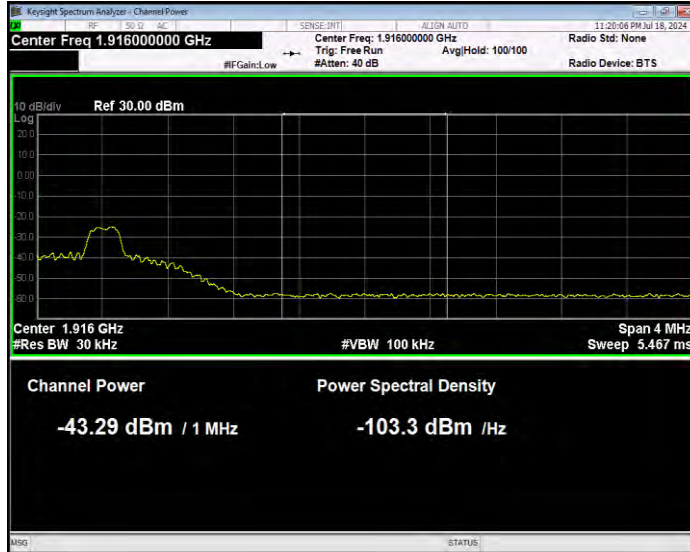

Band25 16QAM BW=10MHz Channel=26640 RB Size=1 Position=#0 Extended