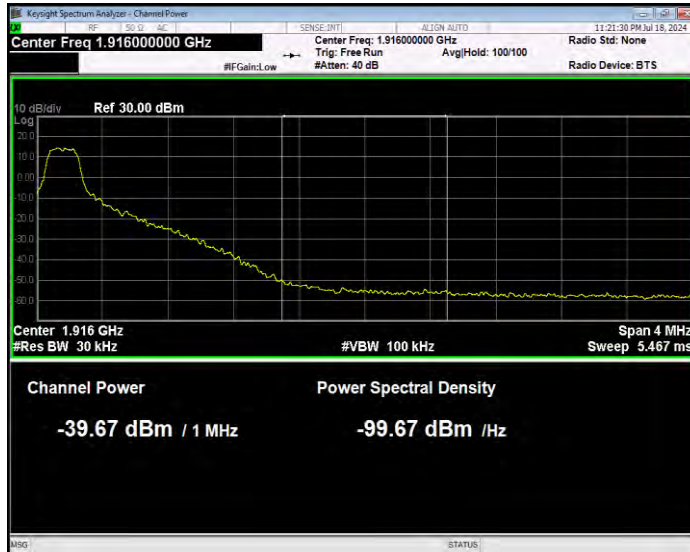

Band25 16QAM BW=15MHz Channel=26615 RB Size=1 Position=#Max Extended