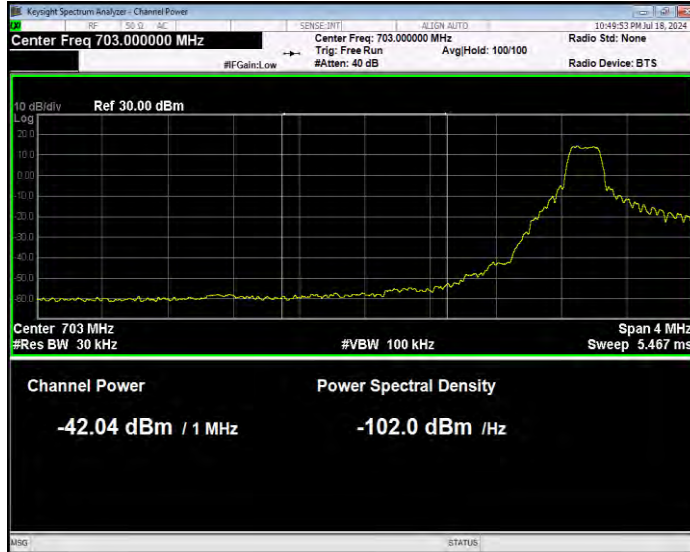

Band17 QPSK BW=5MHz Channel=23755 RB Size=1 Position=#0 Extended