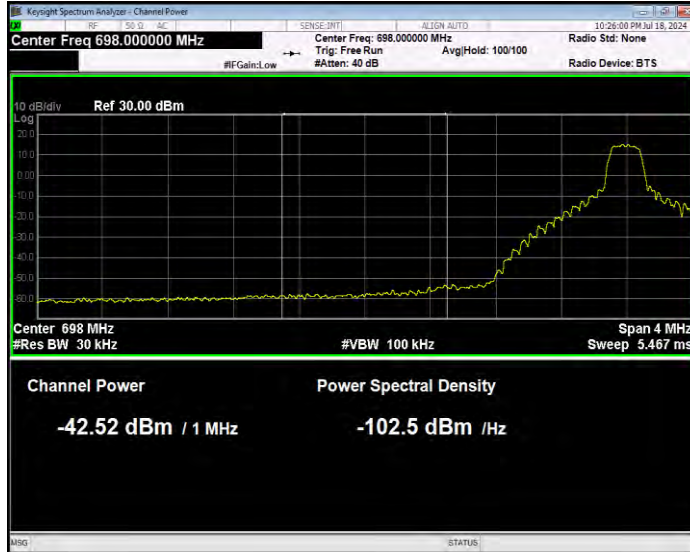

Band12 QPSK BW=10MHz Channel=23060 RB Size=1 Position=#0 Extended