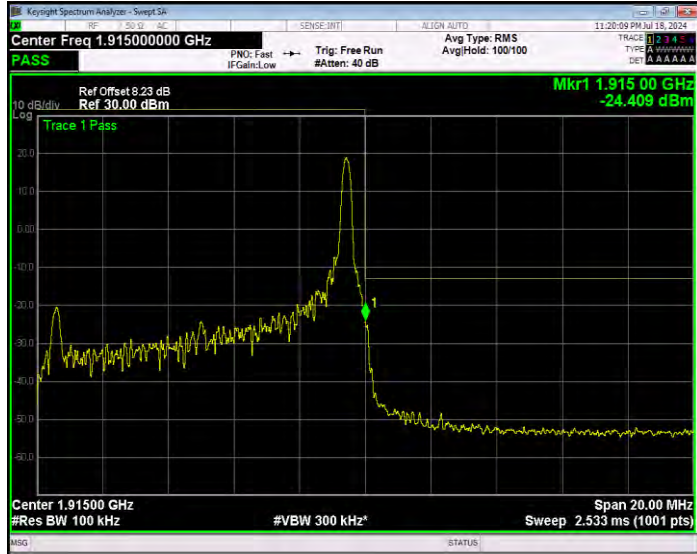

Band25 16QAM BW=10MHz Channel=26640 RB Size=1 Position=#Max Normal