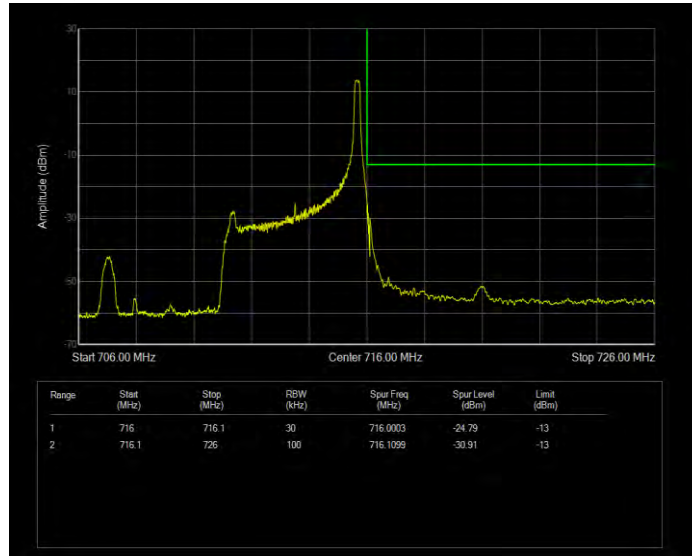

Band12 QPSK BW=5MHz Channel=23155 RB Size=1 Position=#Max Normal