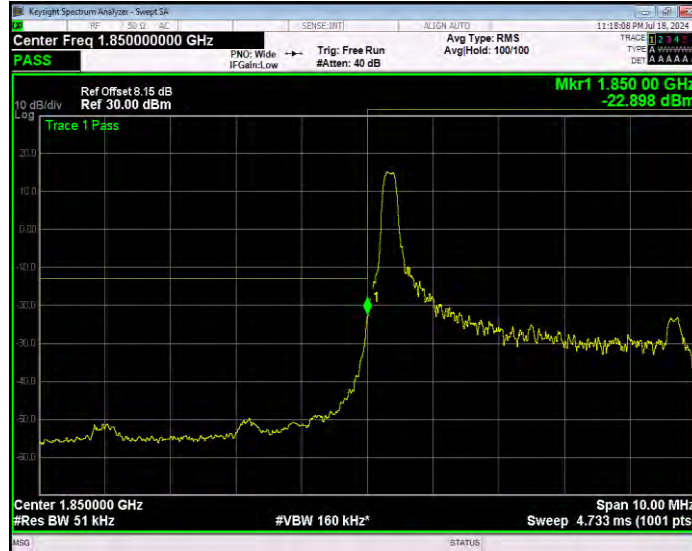

Band25 16QAM BW=5MHz Channel=26065 RB Size=1 Position=#0 Normal