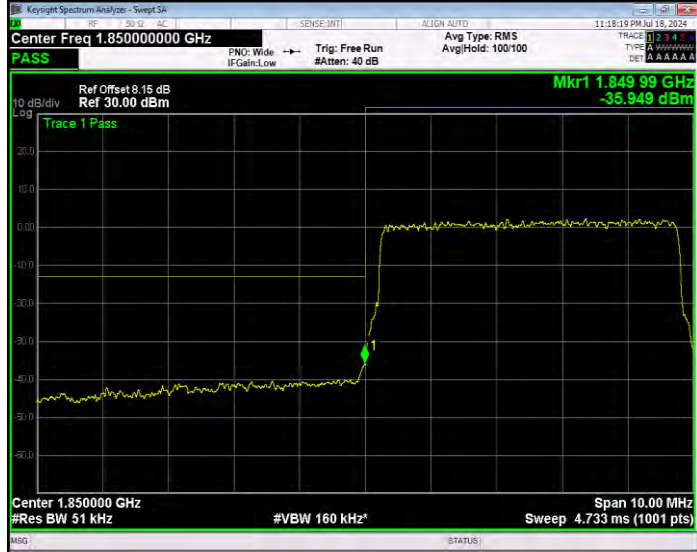

Band25 16QAM BW=5MHz Channel=26065 RB Size=25 Position=#0 Normal