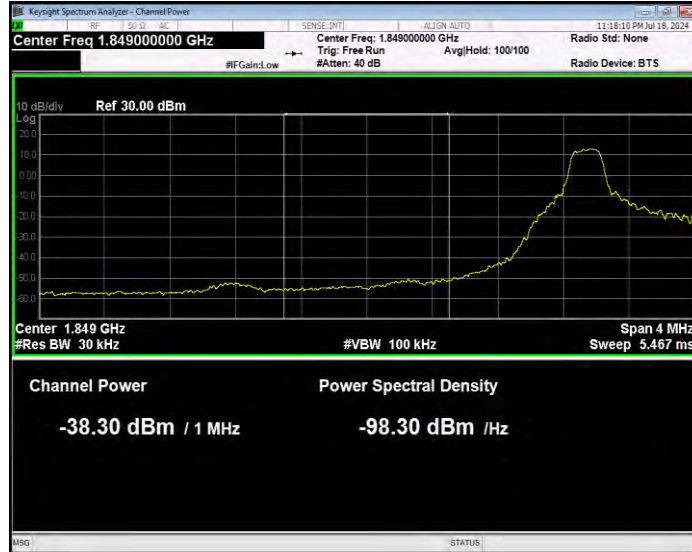

Band25 16QAM BW=5MHz Channel=26065 RB Size=1 Position=#0 Extended