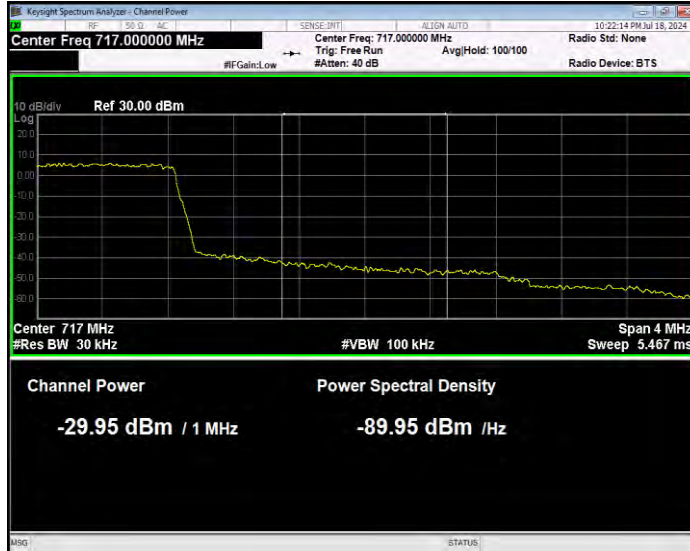

Band12 QPSK BW=1.4MHz Channel=23173 RB Size=6 Position=#0 Extended