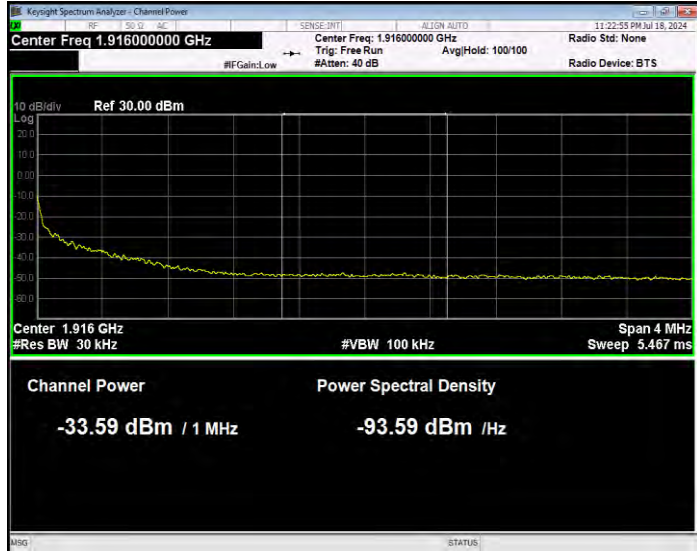

Band25 16QAM BW=20MHz Channel=26590 RB Size=100 Position=#0 Extended