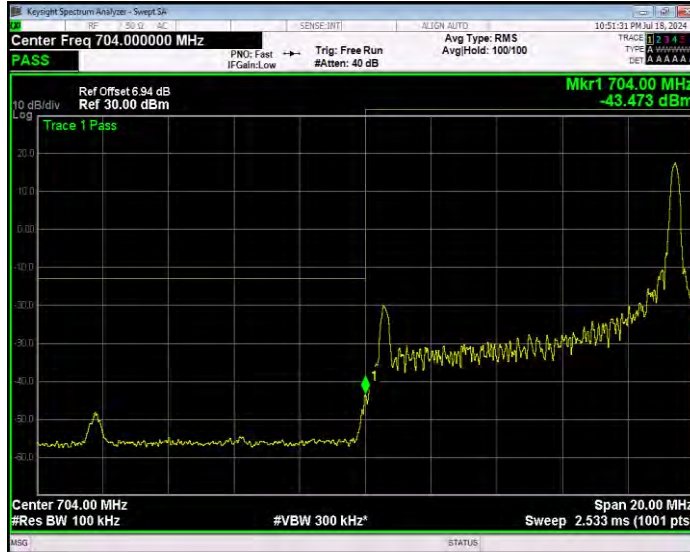

Band17 16QAM BW=10MHz Channel=23780 RB Size=1 Position=#Max Normal