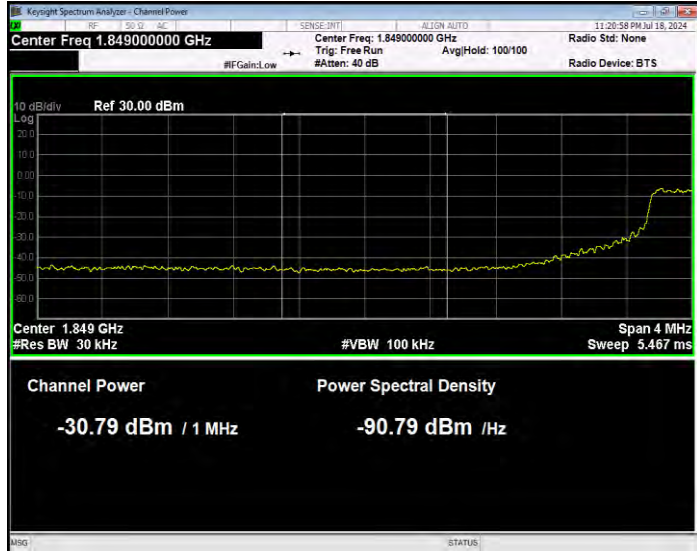

Band25 16QAM BW=15MHz Channel=26115 RB Size=75 Position=#0 Extended