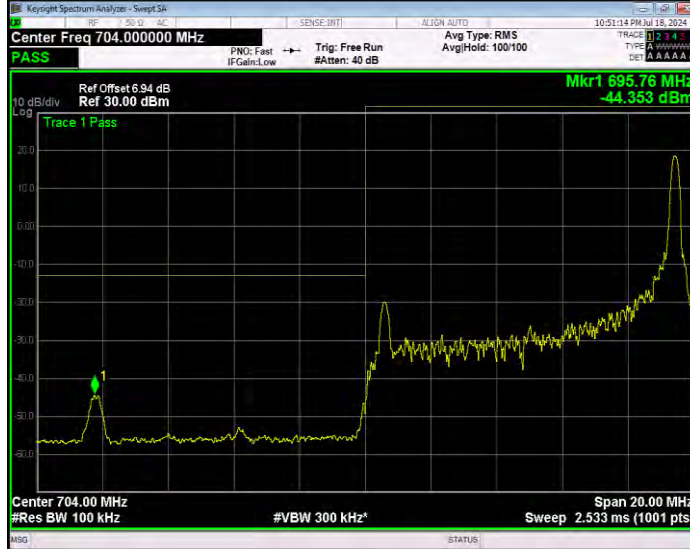

Band17 QPSK BW=10MHz Channel=23780 RB Size=1 Position=#Max Normal