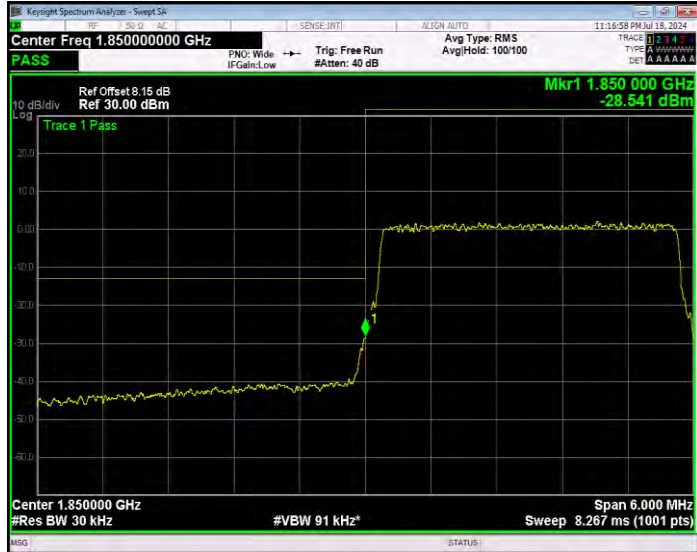

Band25 16QAM BW=3MHz Channel=26055 RB Size=15 Position=#0 Normal