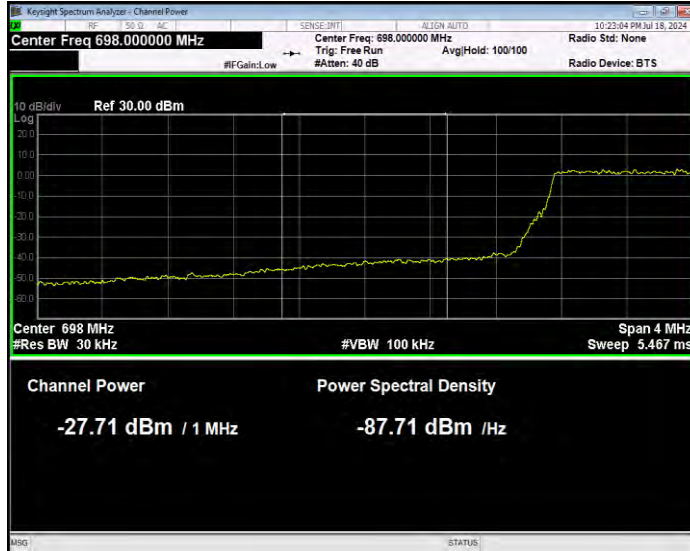

Band12 QPSK BW=3MHz Channel=23025 RB Size=15 Position=#0 Extended