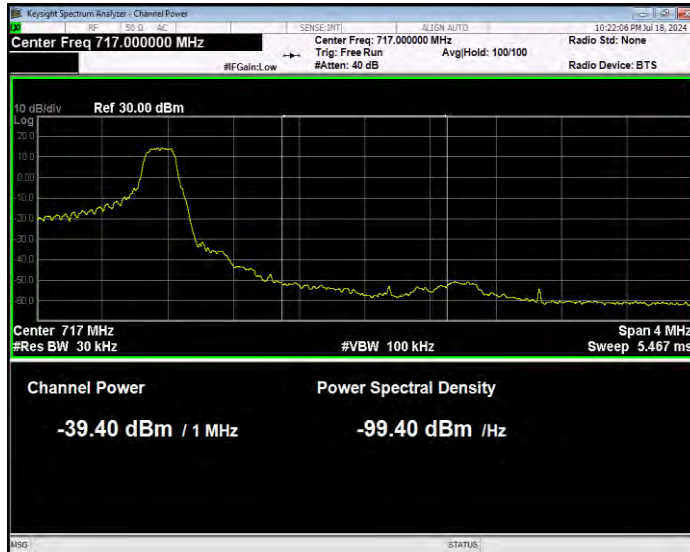

Band12 QPSK BW=1.4MHz Channel=23173 RB Size=1 Position=#Max Extended