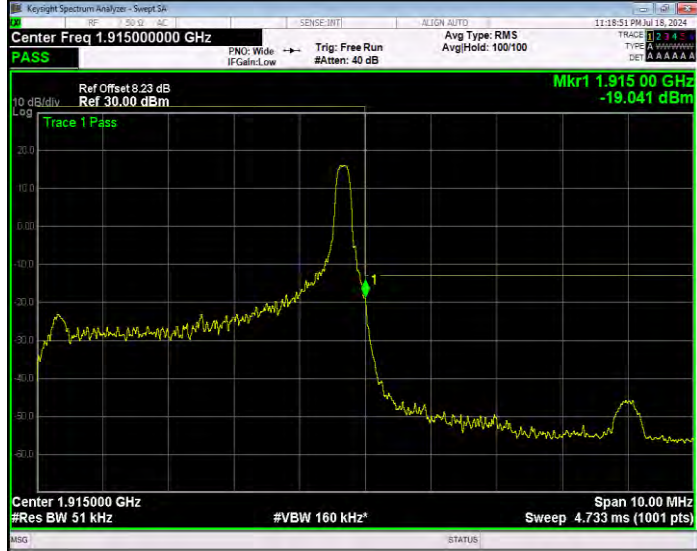

Band25 16QAM BW=5MHz Channel=26665 RB Size=1 Position=#Max Normal