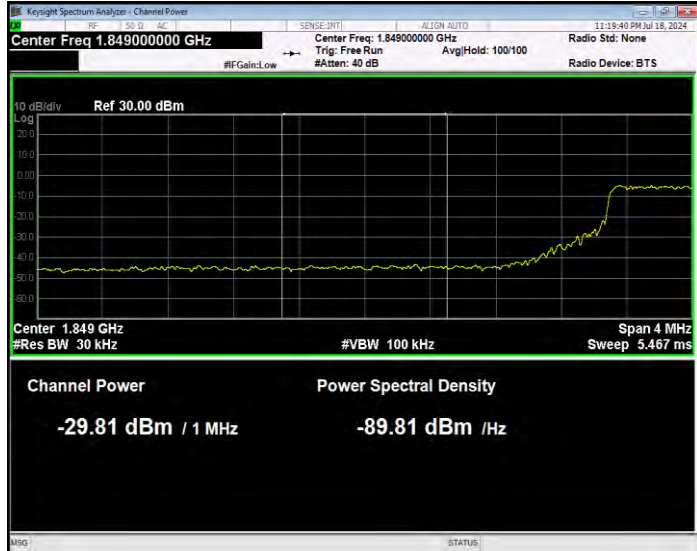

Band25 16QAM BW=10MHz Channel=26090 RB Size=50 Position=#0 Extended