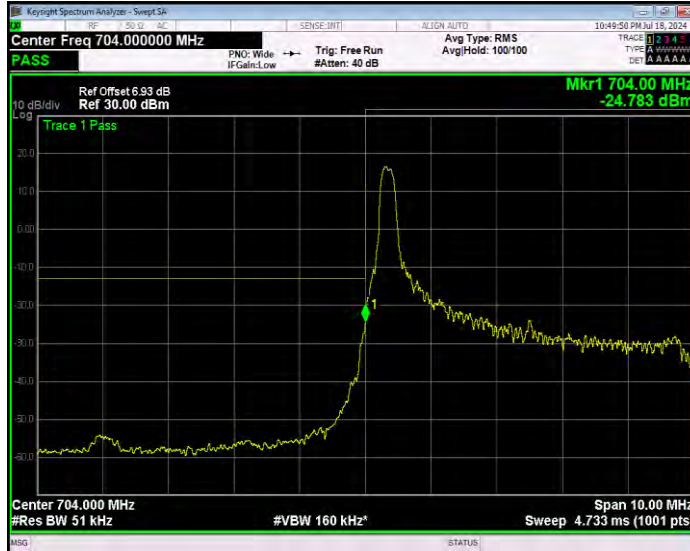

Band17 QPSK BW=5MHz Channel=23755 RB Size=1 Position=#0 Normal