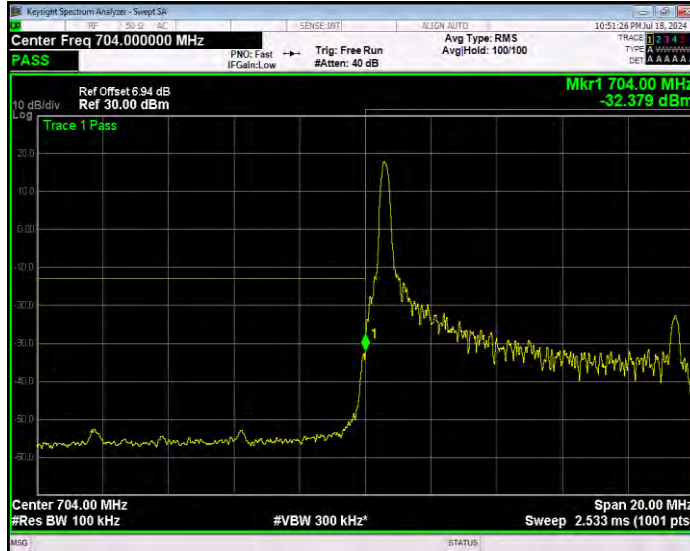

Band12 QPSK BW=5MHz Channel=23155 RB Size=25 Position=#0 Extended

Band12 QPSK BW=5MHz Channel=23155 RB Size=25 Position=#0 Normal

**Band17 16QAM BW=10MHz Channel=23780 RB Size=1 Position=#0 Extended**

**Band17 16QAM BW=10MHz Channel=23780 RB Size=1 Position=#0 Normal**