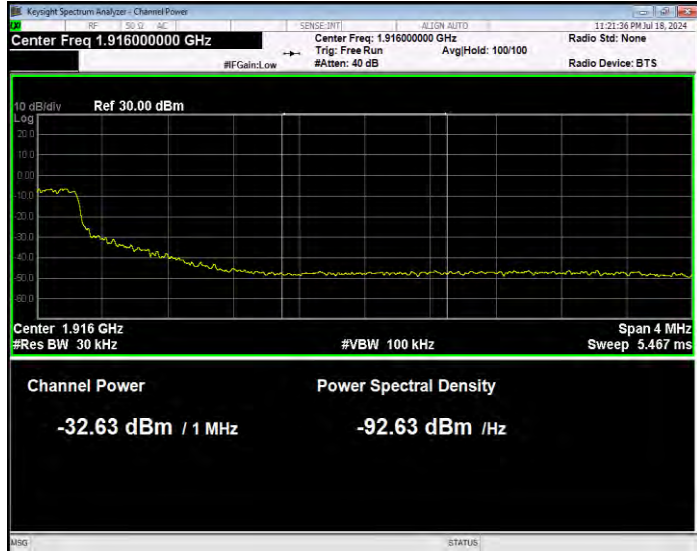

Band25 16QAM BW=15MHz Channel=26615 RB Size=75 Position=#0 Extended