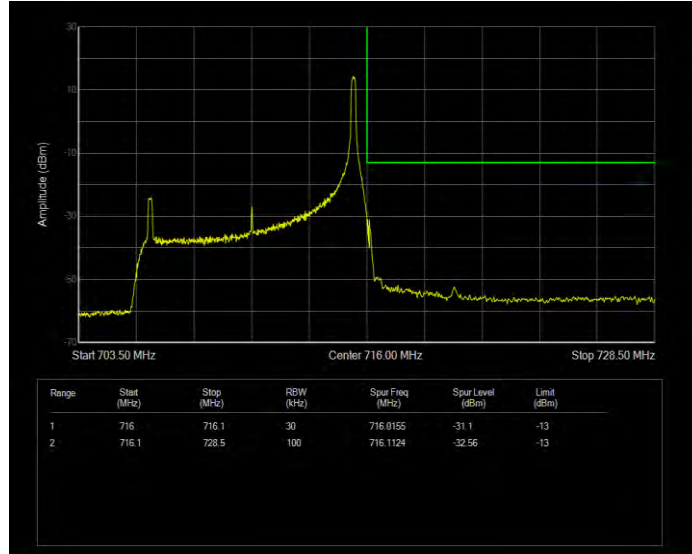

Band12 QPSK BW=10MHz Channel=23130 RB Size=1 Position=#Max Normal