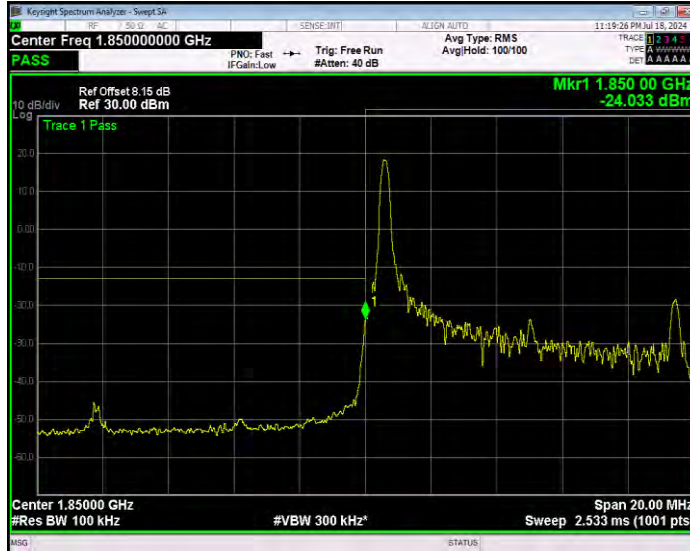

Band25 16QAM BW=10MHz Channel=26090 RB Size=1 Position=#0 Normal