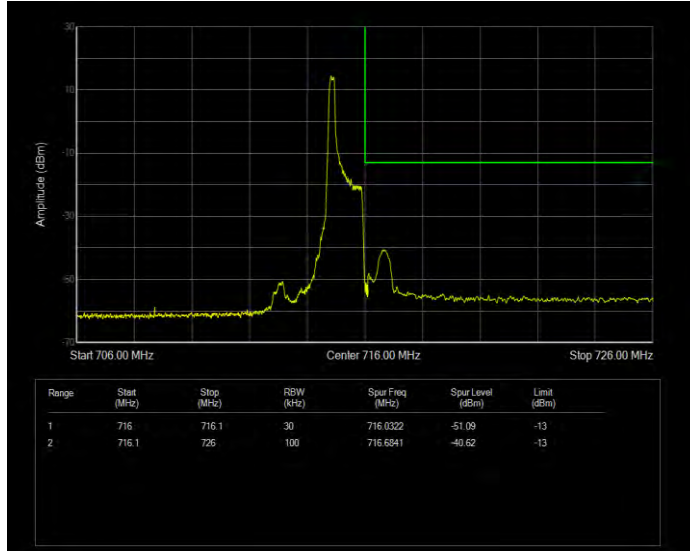

Band12 QPSK BW=1.4MHz Channel=23173 RB Size=1 Position=#0 Normal