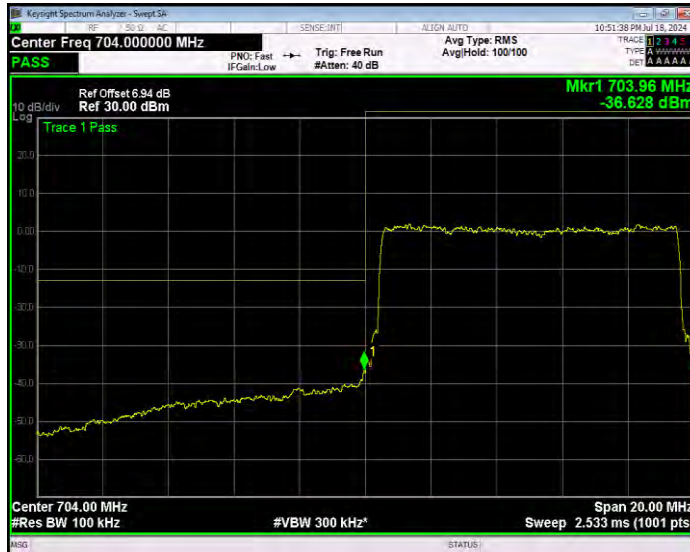

Band17 16QAM BW=10MHz Channel=23780 RB Size=50 Position=#0 Normal