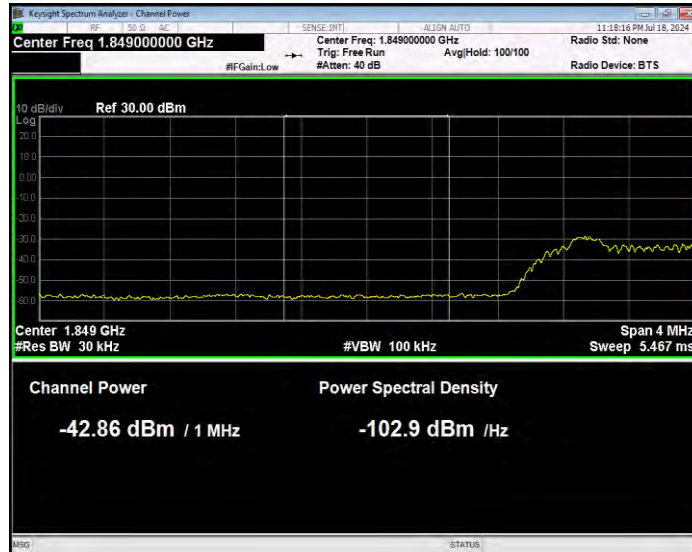

Band25 16QAM BW=5MHz Channel=26065 RB Size=1 Position=#Max Extended