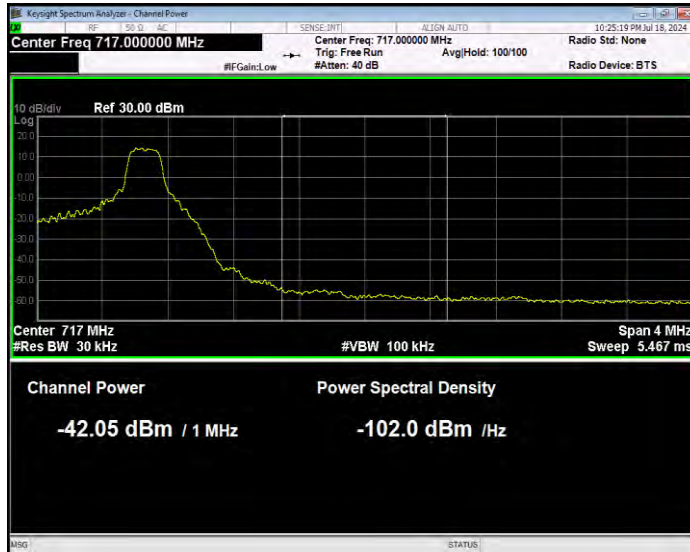

Band12 QPSK BW=5MHz Channel=23155 RB Size=1 Position=#Max Extended