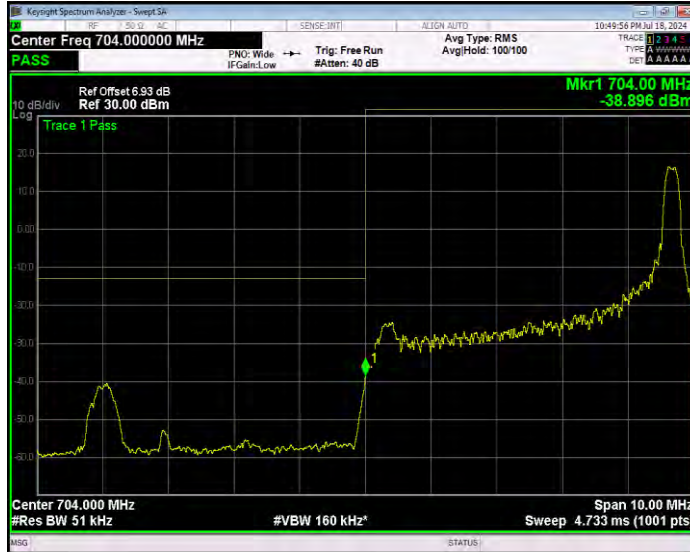

Band17 QPSK BW=5MHz Channel=23755 RB Size=1 Position=#Max Normal