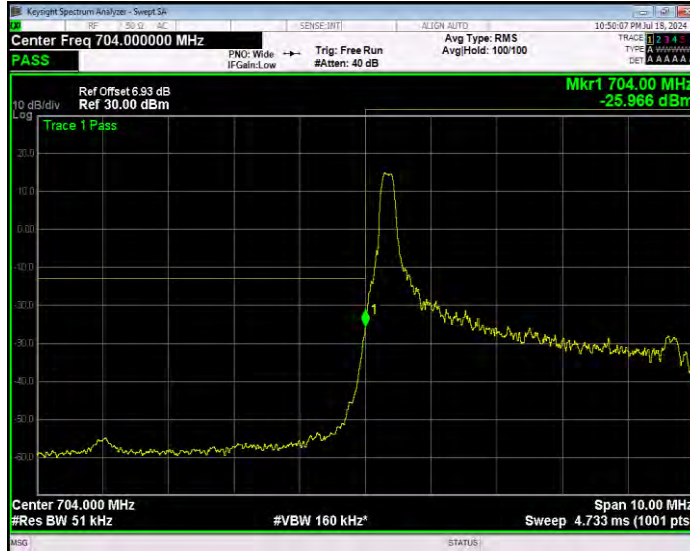

Band17 16QAM BW=5MHz Channel=23755 RB Size=1 Position=#0 Normal