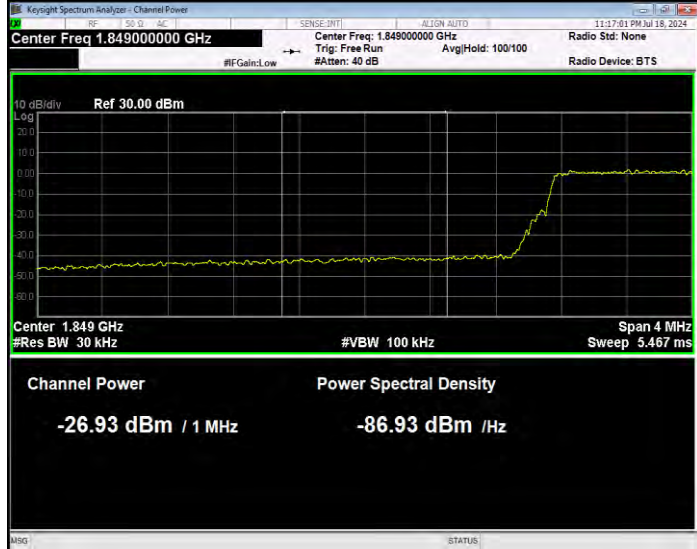

Band25 16QAM BW=3MHz Channel=26055 RB Size=15 Position=#0 Extended