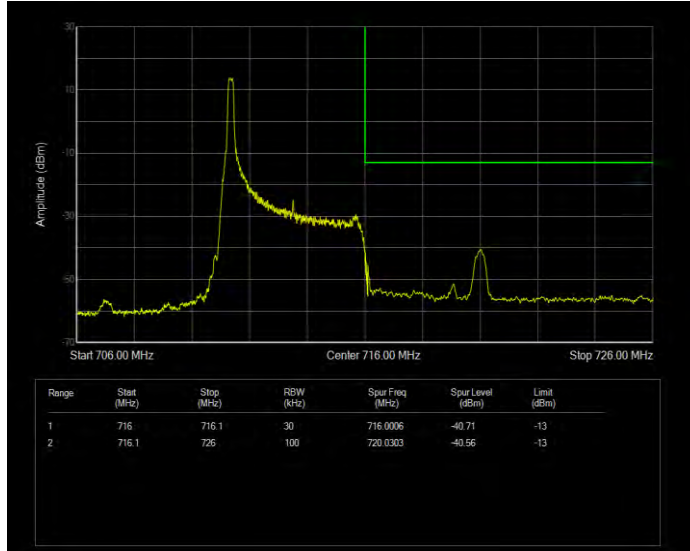

Band12 QPSK BW=5MHz Channel=23155 RB Size=1 Position=#0 Normal