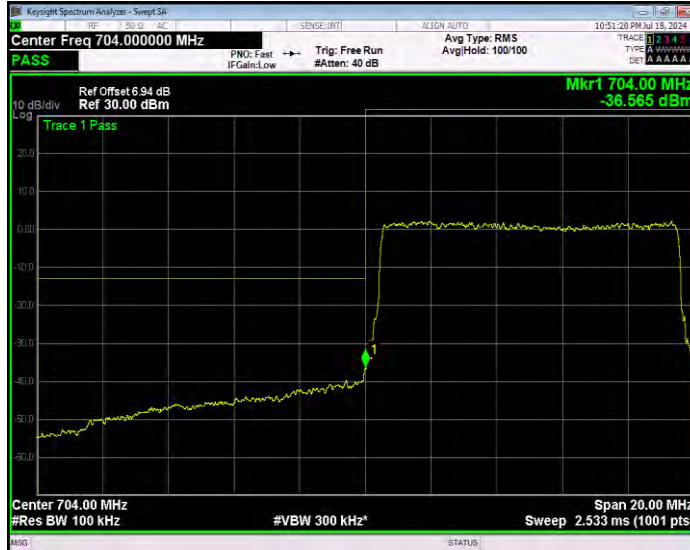

Band17 QPSK BW=10MHz Channel=23780 RB Size=50 Position=#0 Normal