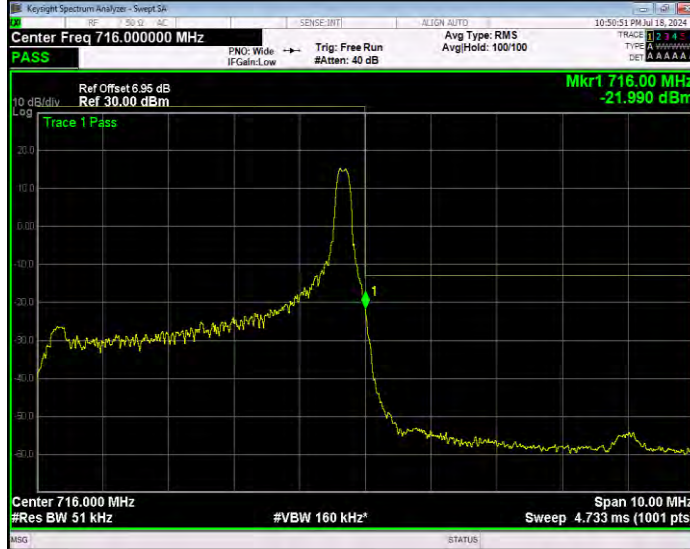

Band17 16QAM BW=5MHz Channel=23825 RB Size=1 Position=#Max Normal