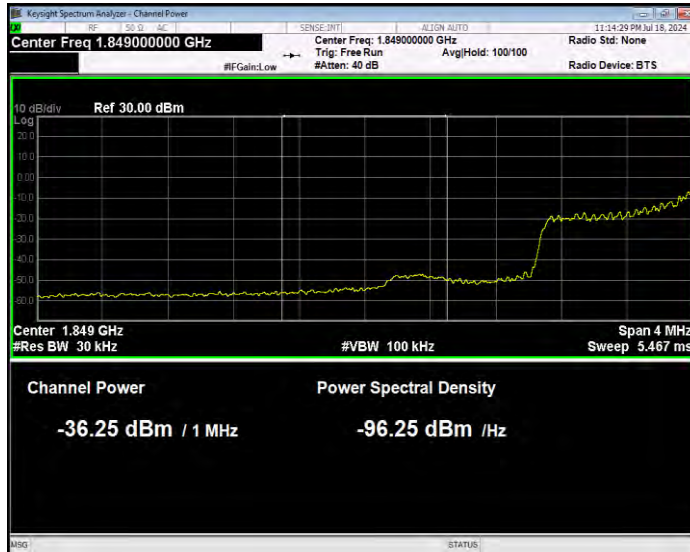

Band25 16QAM BW=1.4MHz Channel=26047 RB Size=1 Position=#Max Extended