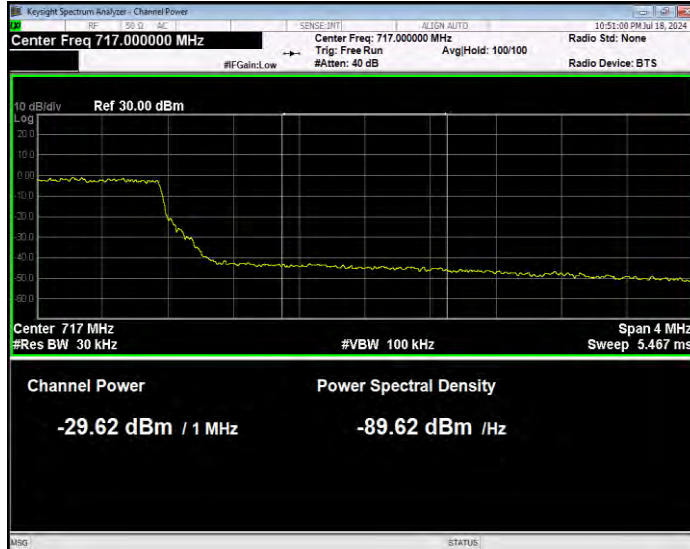

Band17 16QAM BW=5MHz Channel=23825 RB Size=25 Position=#0 Extended