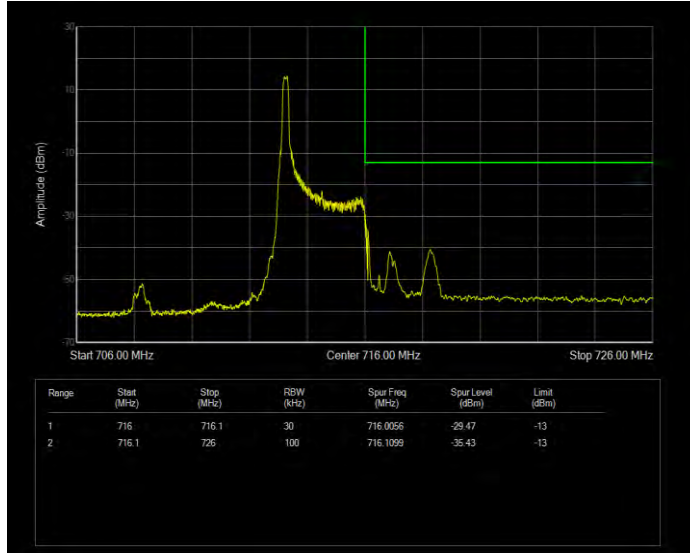

Band12 QPSK BW=3MHz Channel=23025 RB Size=15 Position=#0 Extended

Band12 QPSK BW=3MHz Channel=23025 RB Size=15 Position=#0 Normal

**Band12 QPSK BW=3MHz Channel=23165 RB Size=1 Position=#0 Extended**

**Band12 QPSK BW=3MHz Channel=23165 RB Size=1 Position=#0 Normal**