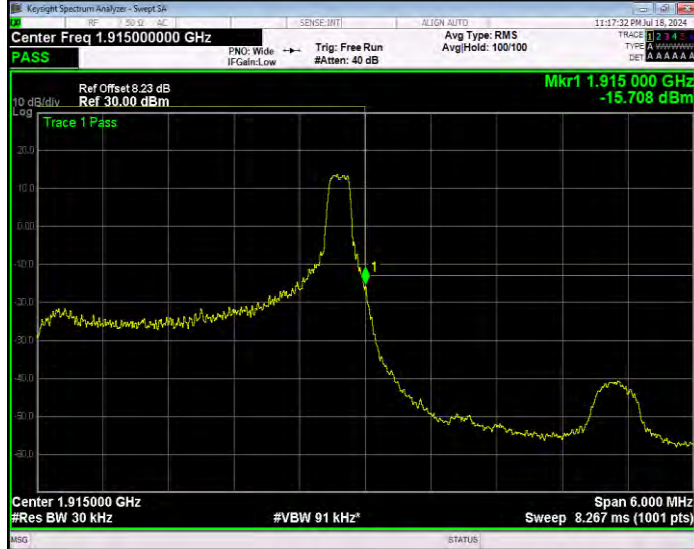

Band25 16QAM BW=3MHz Channel=26675 RB Size=1 Position=#Max Normal