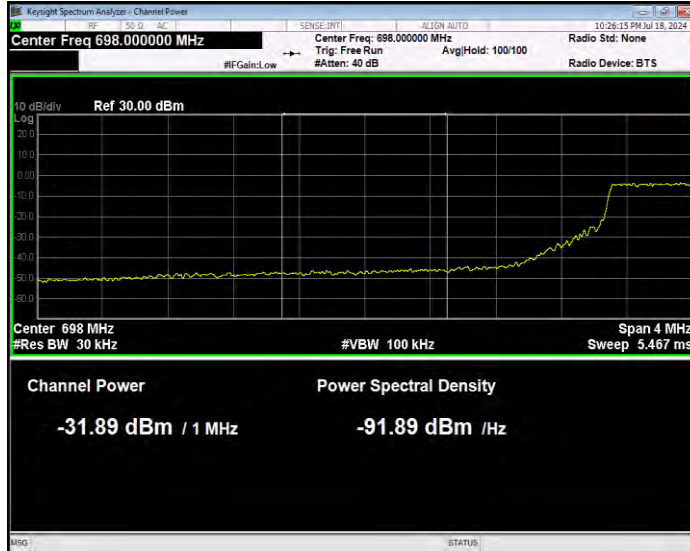

Band12 QPSK BW=10MHz Channel=23060 RB Size=50 Position=#0 Extended