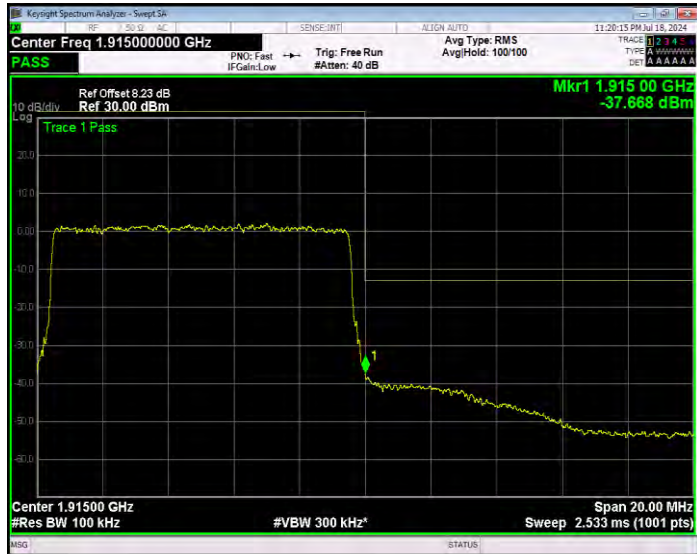

Band25 16QAM BW=10MHz Channel=26640 RB Size=50 Position=#0 Normal