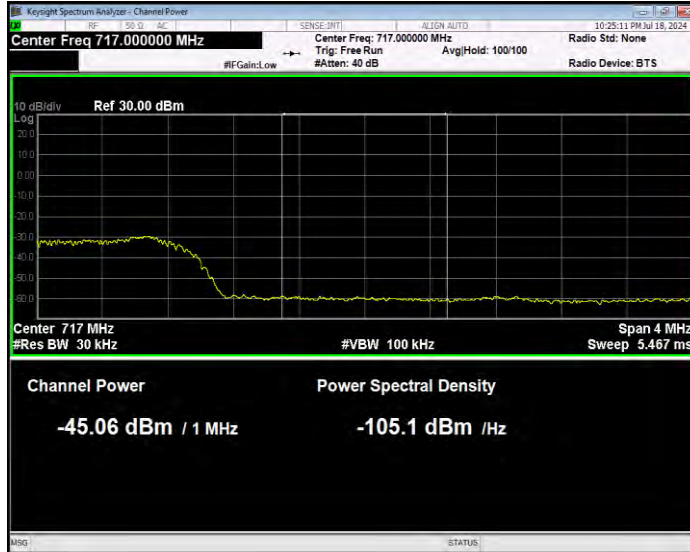

Band12 QPSK BW=5MHz Channel=23035 RB Size=1 Position=#Max Normal

Band12 QPSK BW=5MHz Channel=23035 RB Size=25 Position=#0 Extended

Band12 QPSK BW=5MHz Channel=23035 RB Size=25 Position=#0 Normal

**Band12 QPSK BW=5MHz Channel=23155 RB Size=1 Position=#0 Extended**