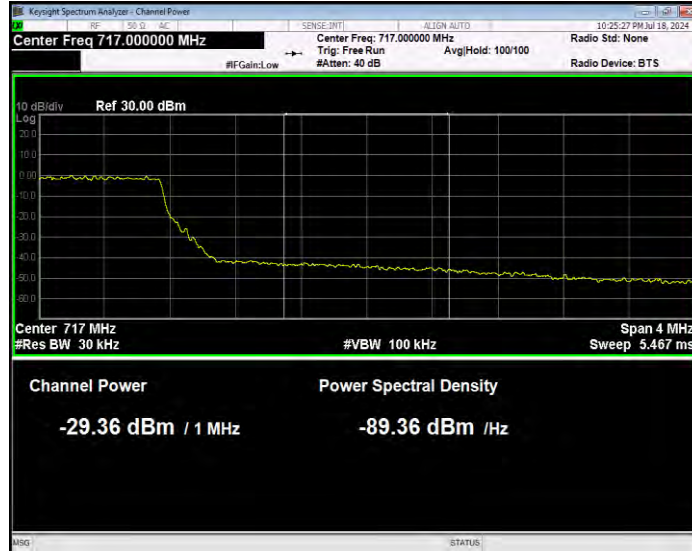

Band12 QPSK BW=5MHz Channel=23155 RB Size=25 Position=#0 Extended