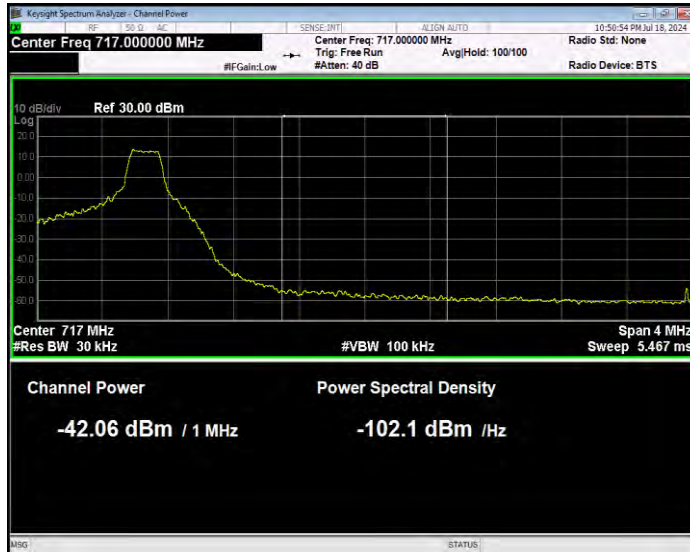

Band17 16QAM BW=5MHz Channel=23825 RB Size=1 Position=#Max Extended