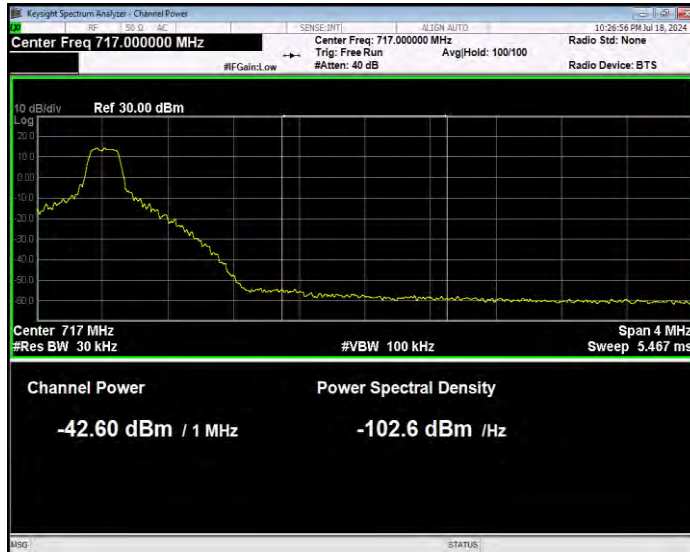

Band12 QPSK BW=10MHz Channel=23130 RB Size=1 Position=#Max Extended