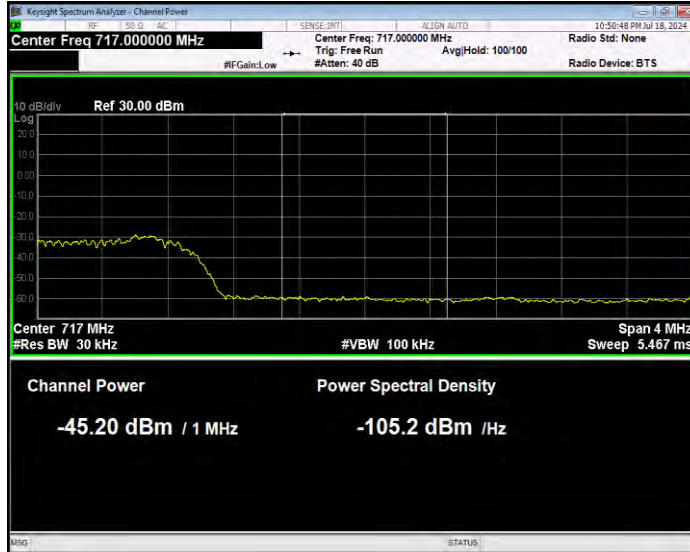

Band17 16QAM BW=5MHz Channel=23825 RB Size=1 Position=#0 Extended