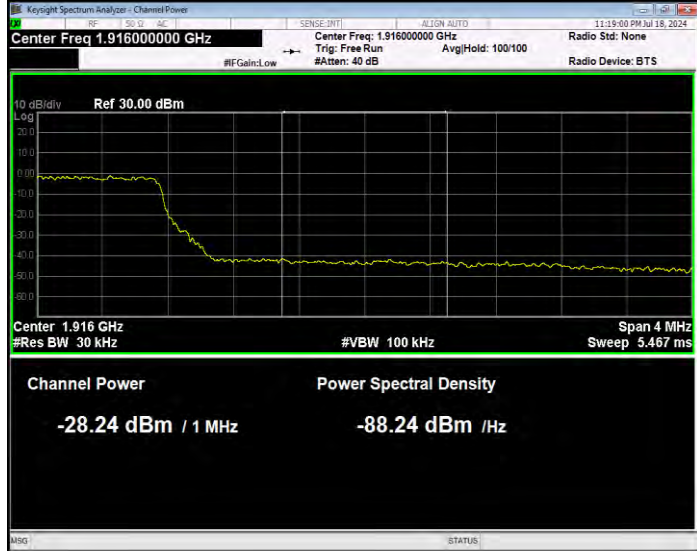

Band25 16QAM BW=5MHz Channel=26665 RB Size=25 Position=#0 Extended