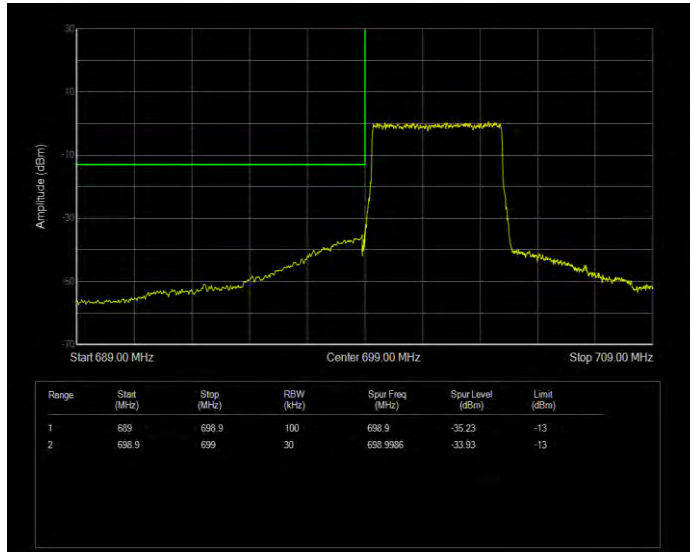

Band12 QPSK BW=5MHz Channel=23035 RB Size=25 Position=#0 Normal