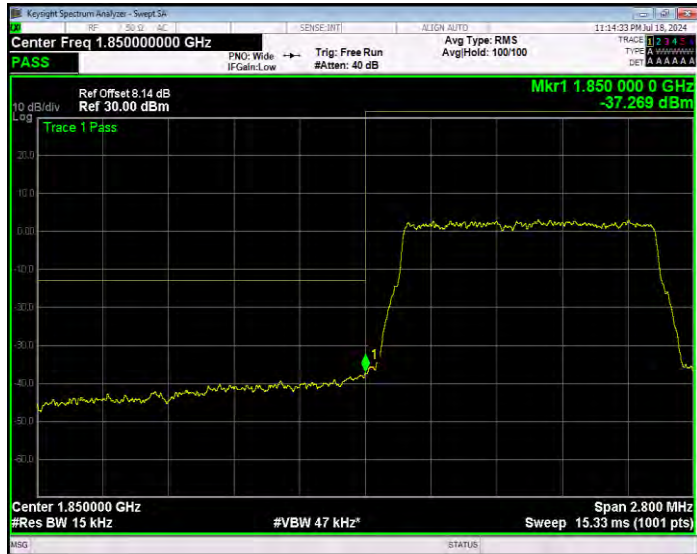

Band25 16QAM BW=1.4MHz Channel=26047 RB Size=6 Position=#0 Normal