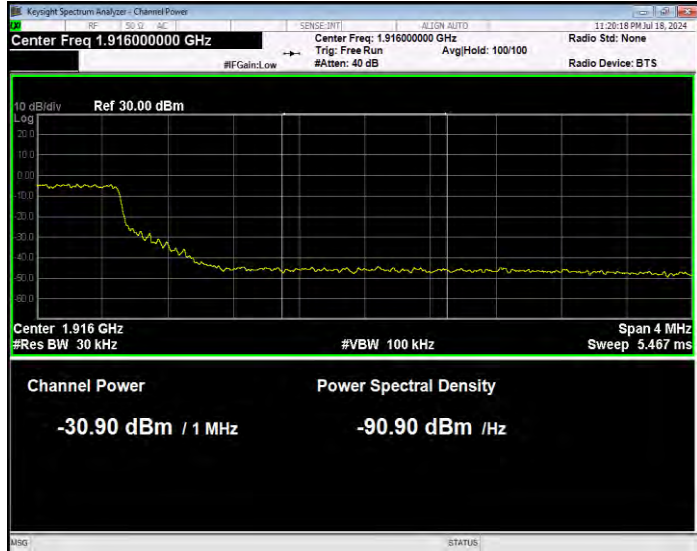

Band25 16QAM BW=10MHz Channel=26640 RB Size=50 Position=#0 Extended