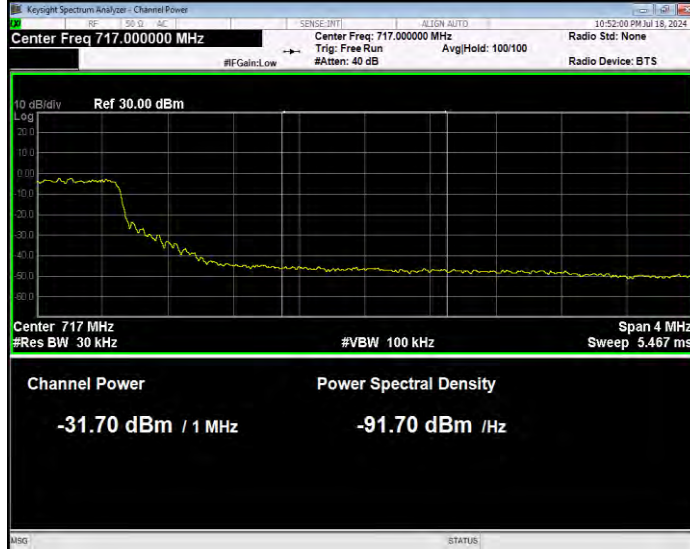

Band17 QPSK BW=10MHz Channel=23800 RB Size=50 Position=#0 Extended