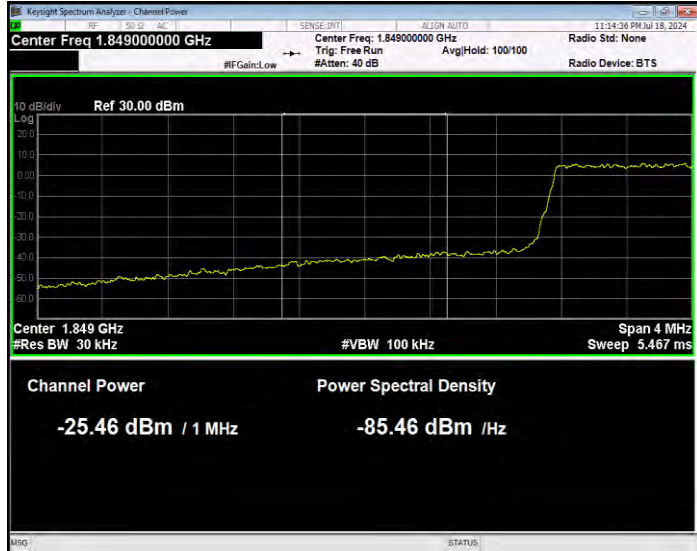

Band25 16QAM BW=1.4MHz Channel=26047 RB Size=6 Position=#0 Extended