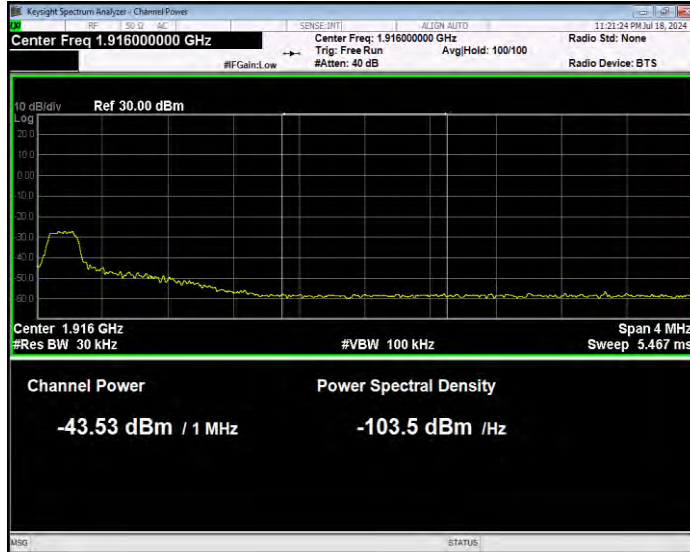

Band25 16QAM BW=15MHz Channel=26615 RB Size=1 Position=#0 Extended