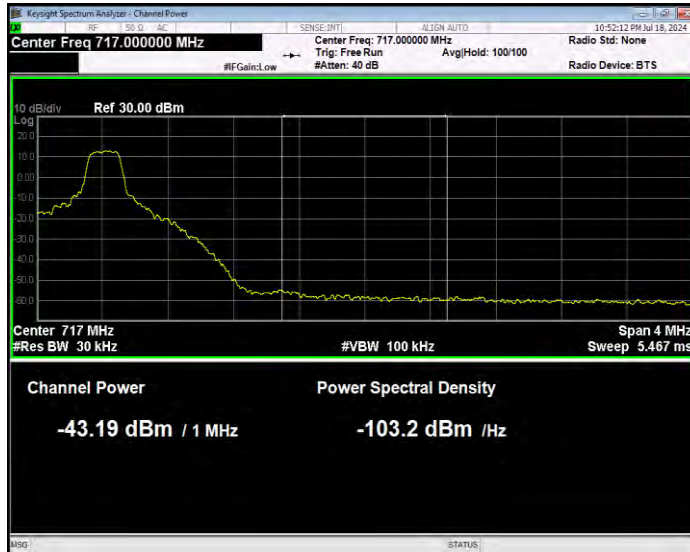

Band17 16QAM BW=10MHz Channel=23800 RB Size=1 Position=#Max Extended