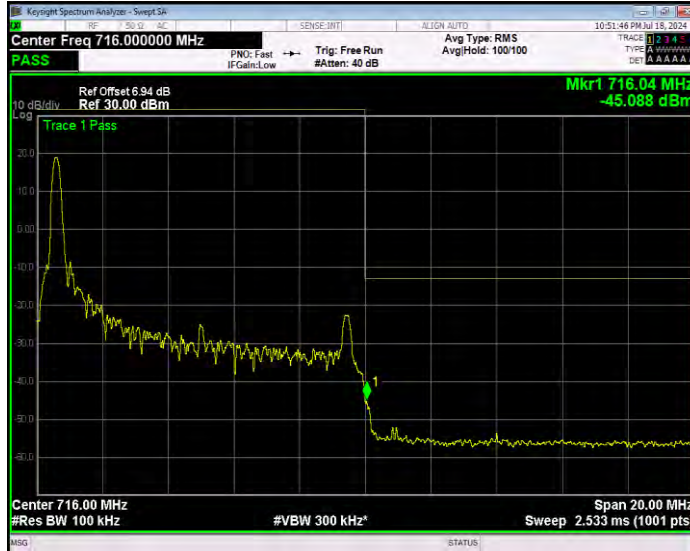

Band17 QPSK BW=10MHz Channel=23800 RB Size=1 Position=#0 Normal