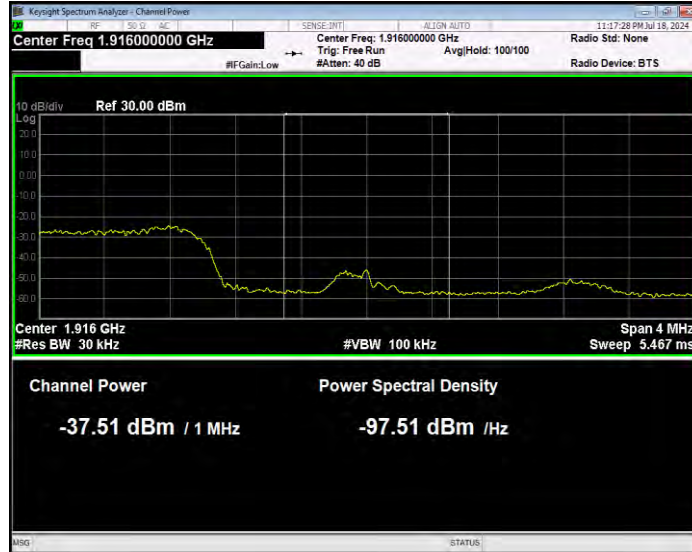

Band25 16QAM BW=3MHz Channel=26675 RB Size=1 Position=#0 Extended