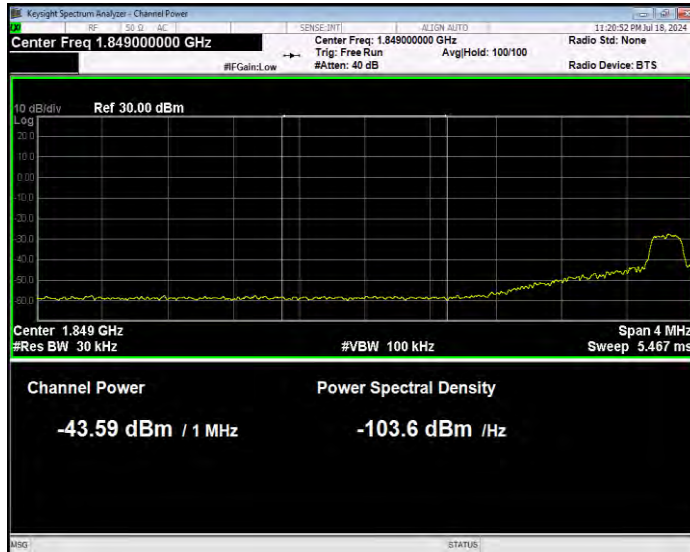

Band25 16QAM BW=15MHz Channel=26115 RB Size=1 Position=#Max Extended