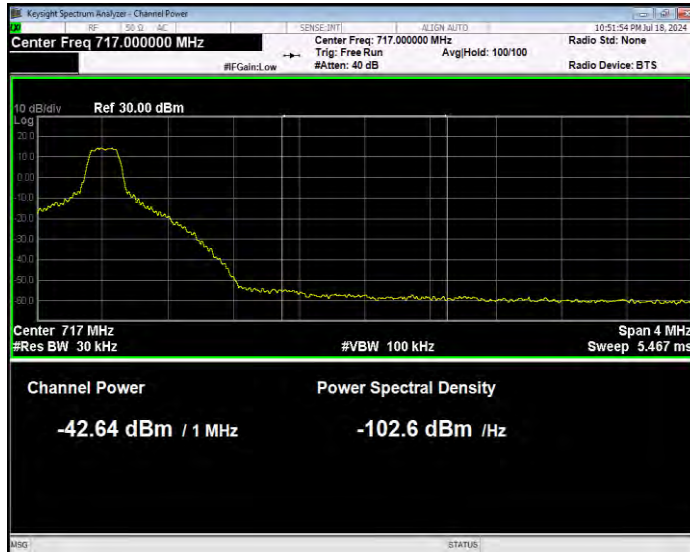

Band17 QPSK BW=10MHz Channel=23800 RB Size=1 Position=#Max Extended