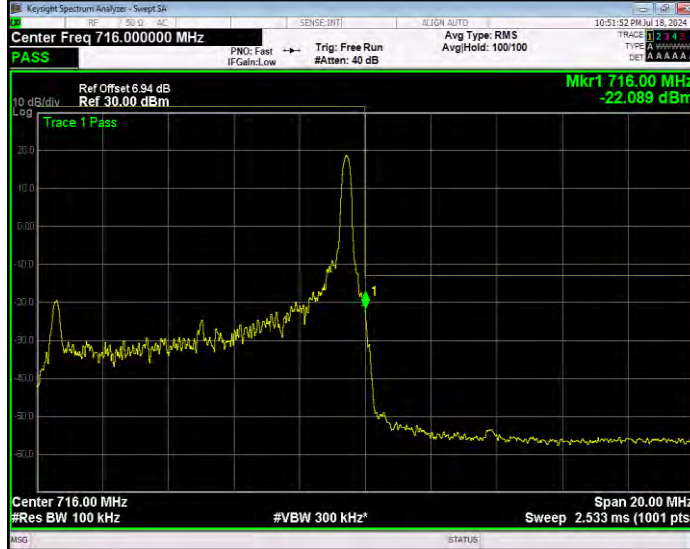

Band17 QPSK BW=10MHz Channel=23800 RB Size=1 Position=#Max Normal