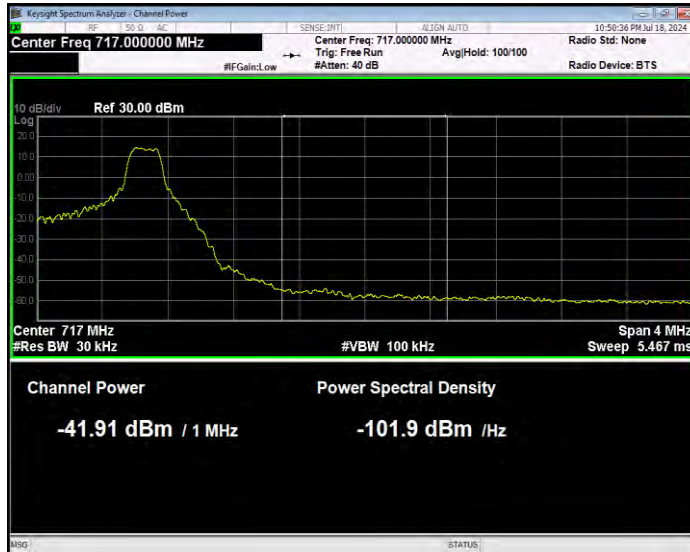

Band17 QPSK BW=5MHz Channel=23825 RB Size=1 Position=#Max Extended