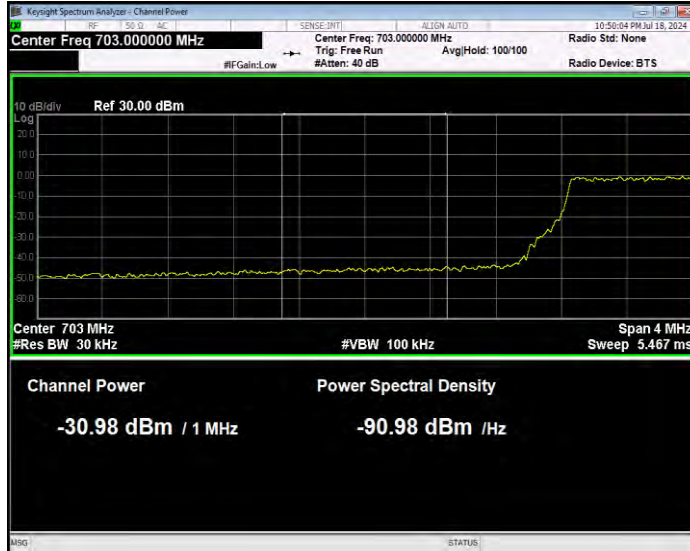

Band17 QPSK BW=5MHz Channel=23755 RB Size=25 Position=#0 Extended