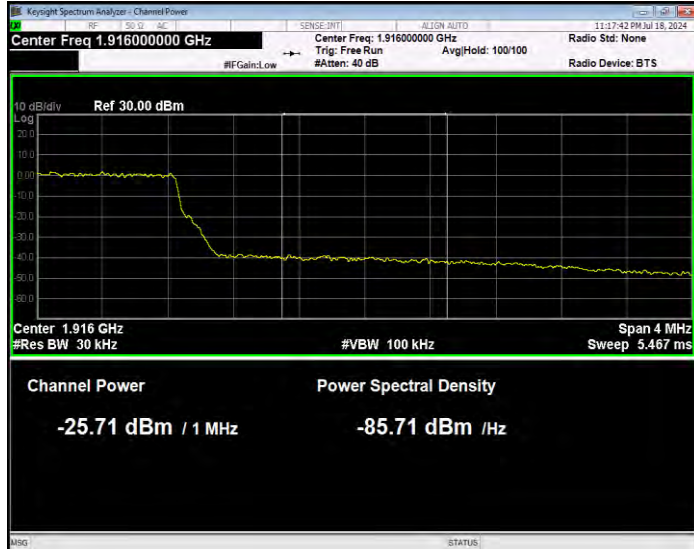

Band25 16QAM BW=3MHz Channel=26675 RB Size=15 Position=#0 Extended