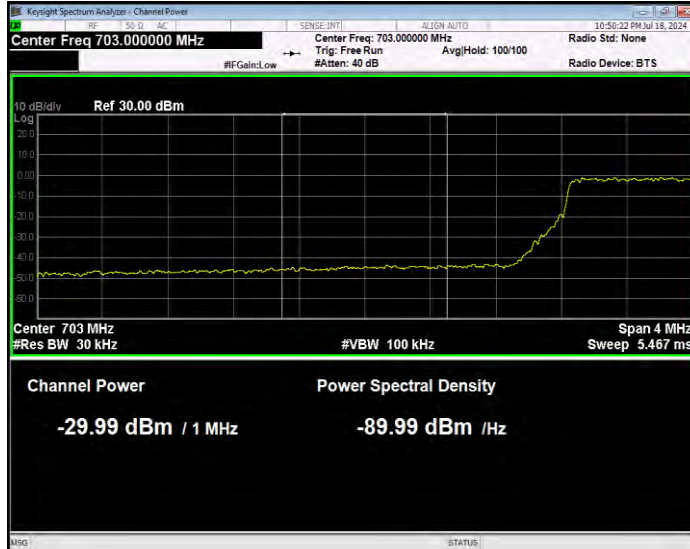

Band17 16QAM BW=5MHz Channel=23755 RB Size=25 Position=#0 Extended