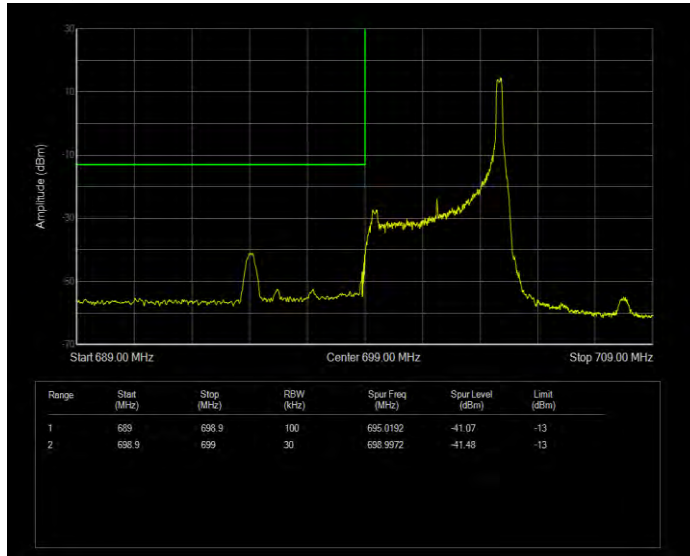

Band12 QPSK BW=5MHz Channel=23035 RB Size=1 Position=#Max Normal