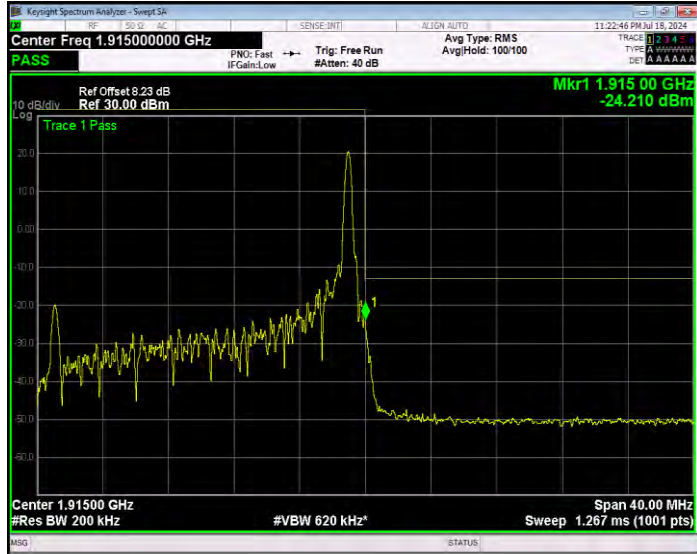

Band25 16QAM BW=20MHz Channel=26590 RB Size=1 Position=#Max Normal