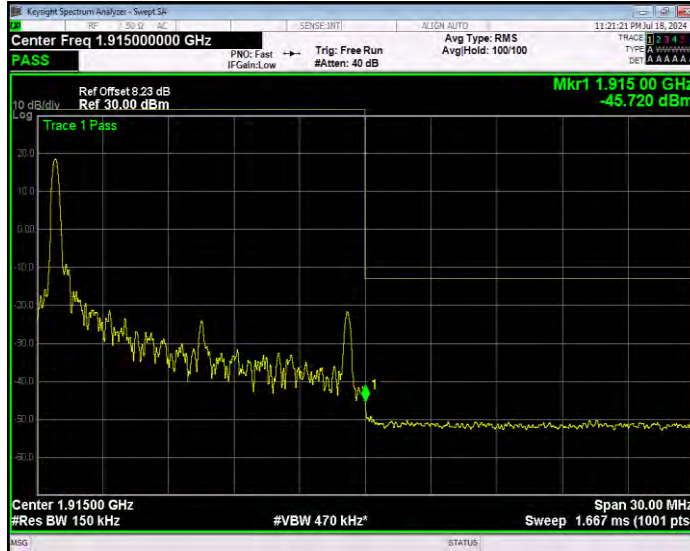

Band25 16QAM BW=15MHz Channel=26615 RB Size=1 Position=#0 Normal