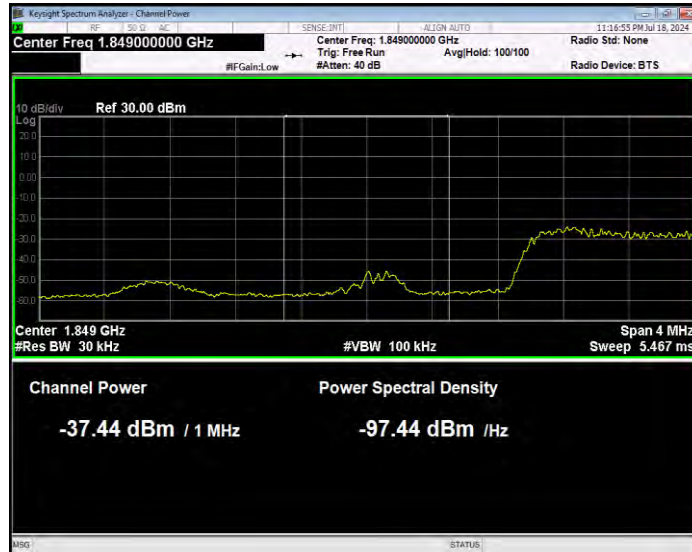

Band25 16QAM BW=3MHz Channel=26055 RB Size=1 Position=#Max Extended