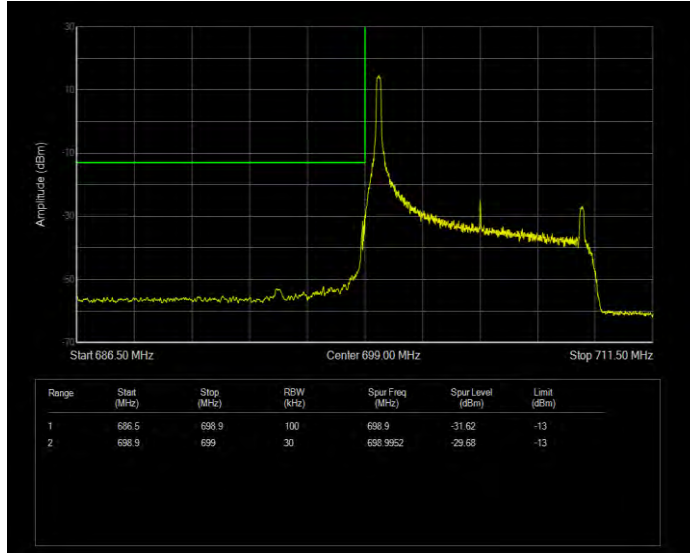

Band12 QPSK BW=10MHz Channel=23060 RB Size=1 Position=#0 Normal