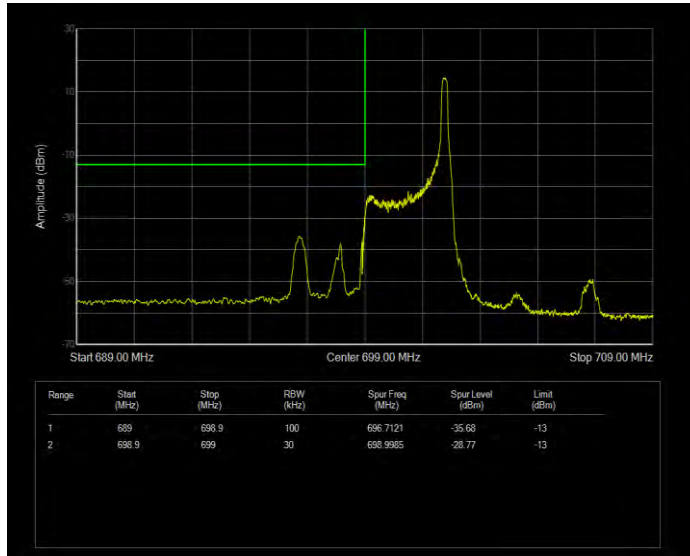

**Band12 QPSK BW=3MHz Channel=23025 RB Size=1 Position=#0 Normal**

**Band12 QPSK BW=3MHz Channel=23025 RB Size=1 Position=#Max Extended**

Band12 QPSK BW=3MHz Channel=23025 RB Size=1 Position=#Max Normal