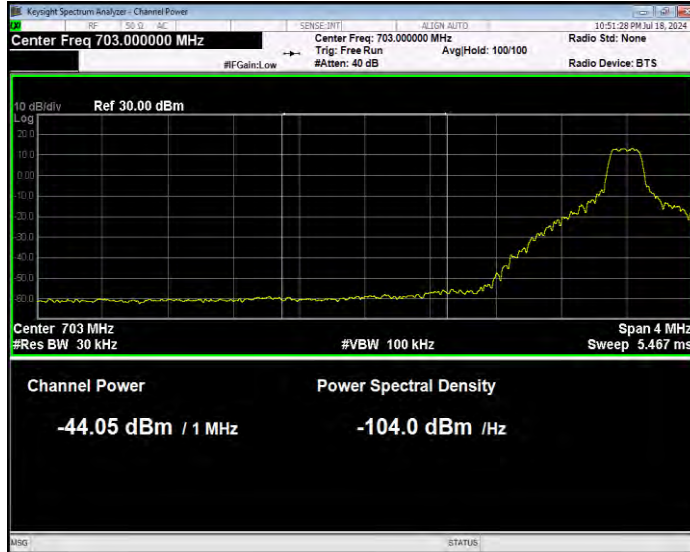

Band17 16QAM BW=10MHz Channel=23780 RB Size=1 Position=#0 Extended