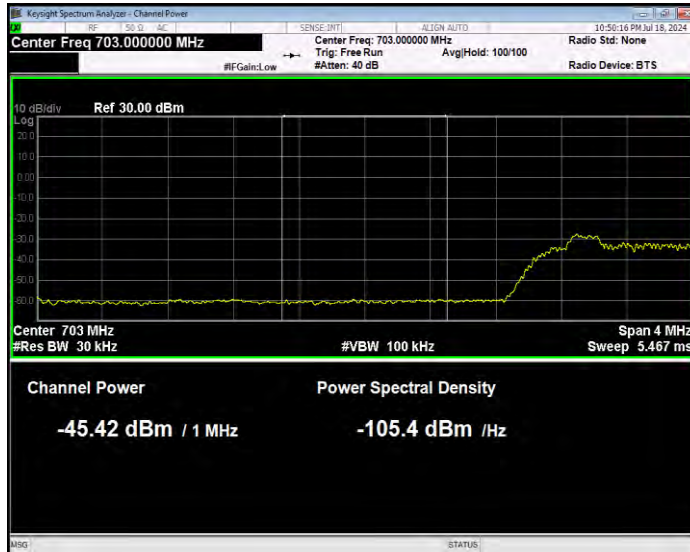

Band17 16QAM BW=5MHz Channel=23755 RB Size=1 Position=#Max Extended