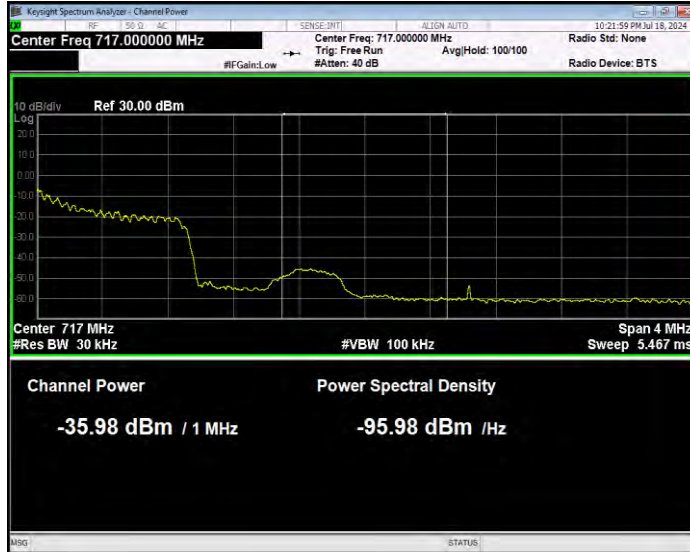

Band12 QPSK BW=1.4MHz Channel=23173 RB Size=1 Position=#0 Extended