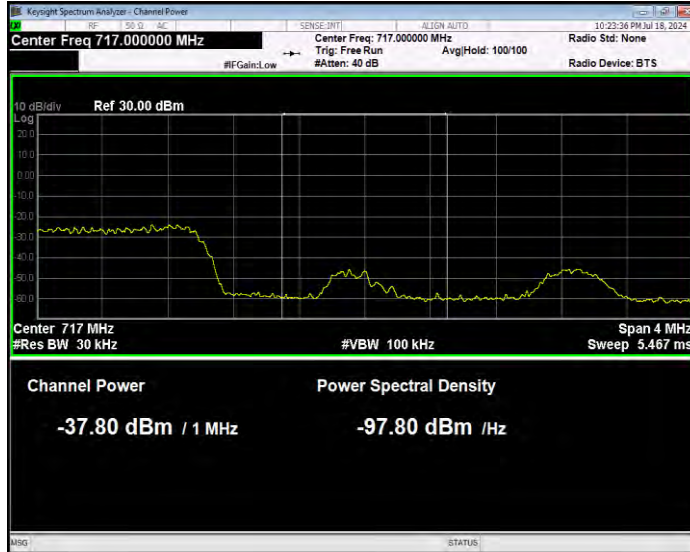

Band12 QPSK BW=3MHz Channel=23165 RB Size=1 Position=#0 Extended