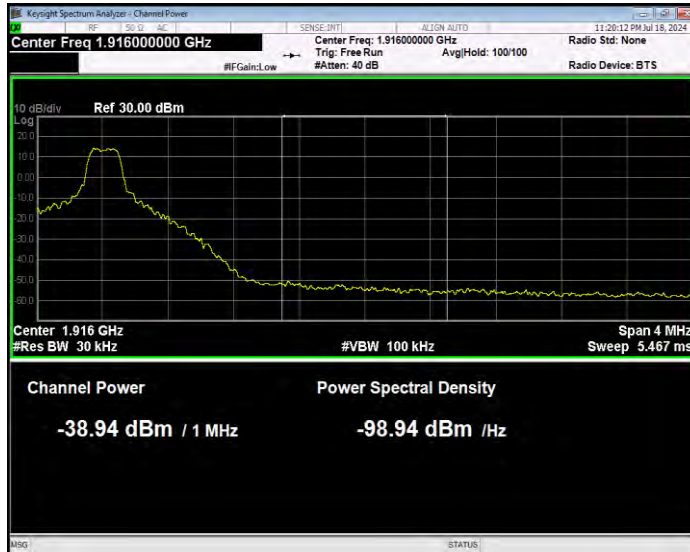

Band25 16QAM BW=10MHz Channel=26640 RB Size=1 Position=#Max Extended