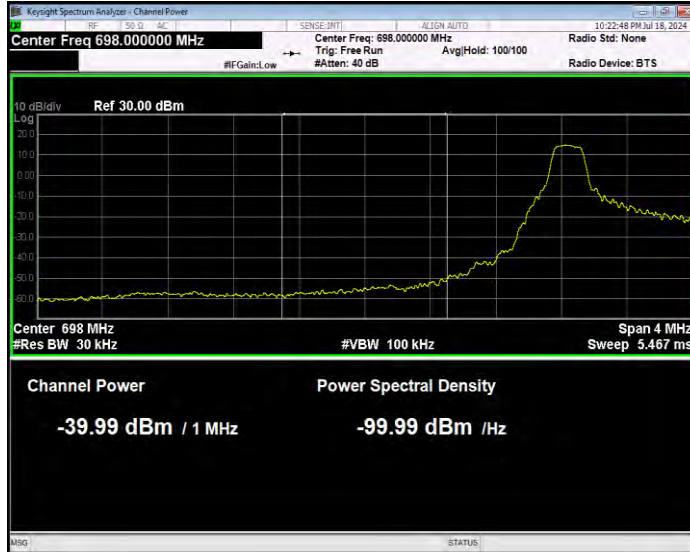

Band12 QPSK BW=10MHz Channel=23130 RB Size=1 Position=#Max Normal

Band12 QPSK BW=10MHz Channel=23130 RB Size=50 Position=#0 Extended

Band12 QPSK BW=10MHz Channel=23130 RB Size=50 Position=#0 Normal

**Band12 QPSK BW=3MHz Channel=23025 RB Size=1 Position=#0 Extended**