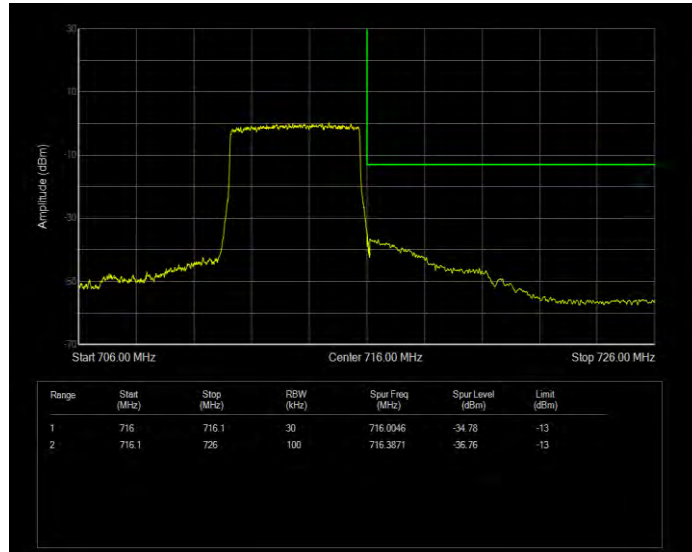

Band12 QPSK BW=5MHz Channel=23155 RB Size=25 Position=#0 Normal