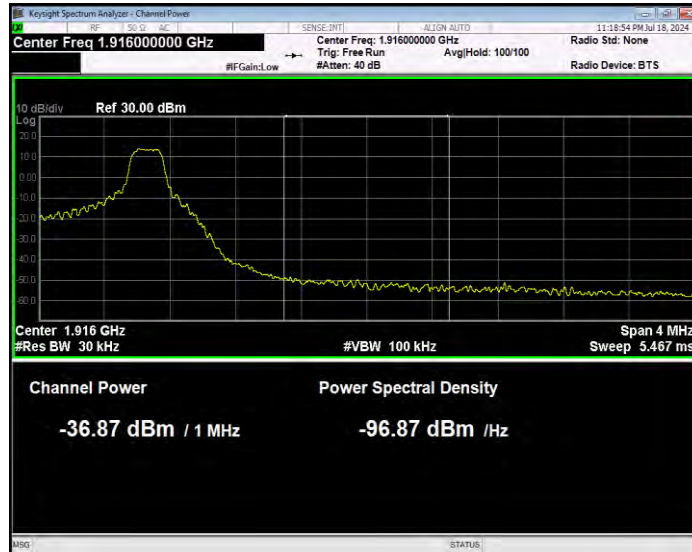

Band25 16QAM BW=5MHz Channel=26665 RB Size=1 Position=#Max Extended