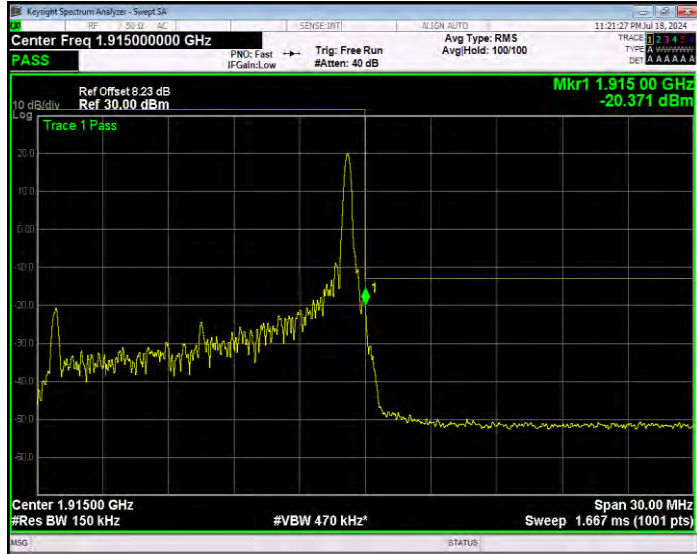

Band25 16QAM BW=15MHz Channel=26615 RB Size=1 Position=#Max Normal