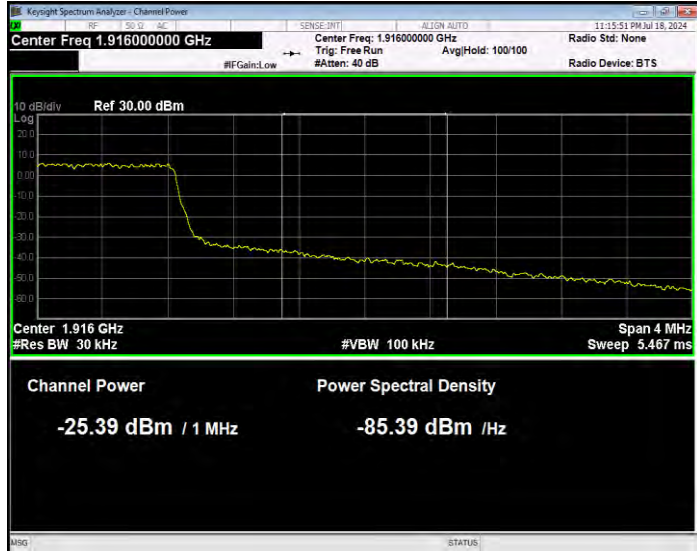

Band25 16QAM BW=1.4MHz Channel=26683 RB Size=6 Position=#0 Extended