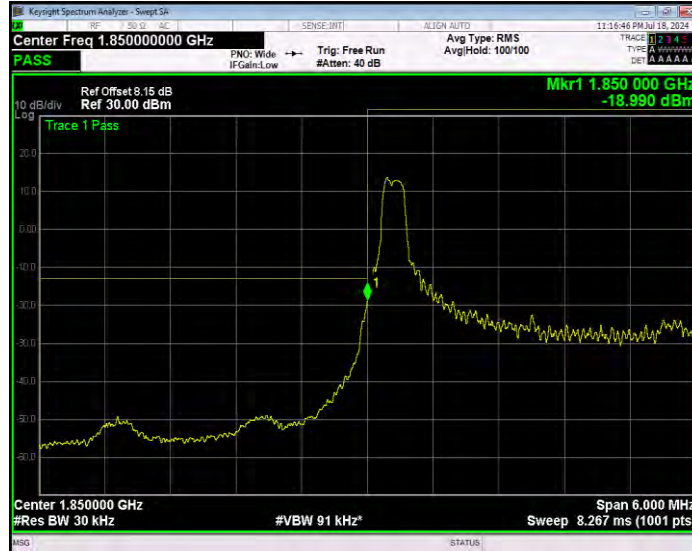

Band25 16QAM BW=3MHz Channel=26055 RB Size=1 Position=#0 Normal