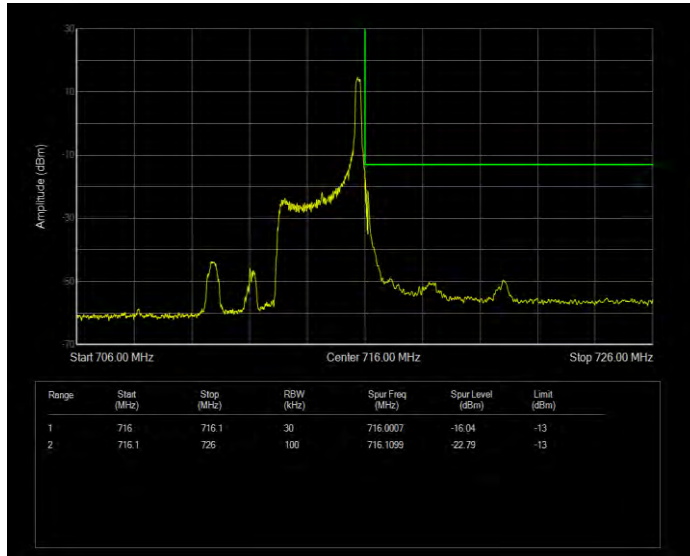

Band12 QPSK BW=3MHz Channel=23165 RB Size=1 Position=#Max Normal