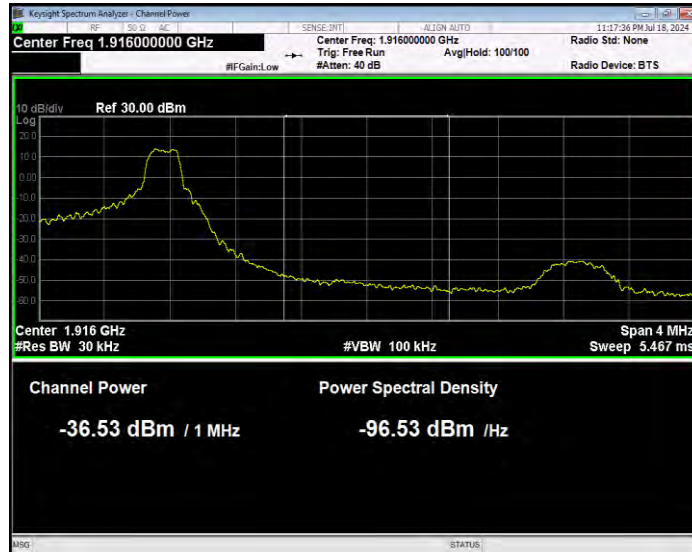

Band25 16QAM BW=3MHz Channel=26675 RB Size=1 Position=#Max Extended