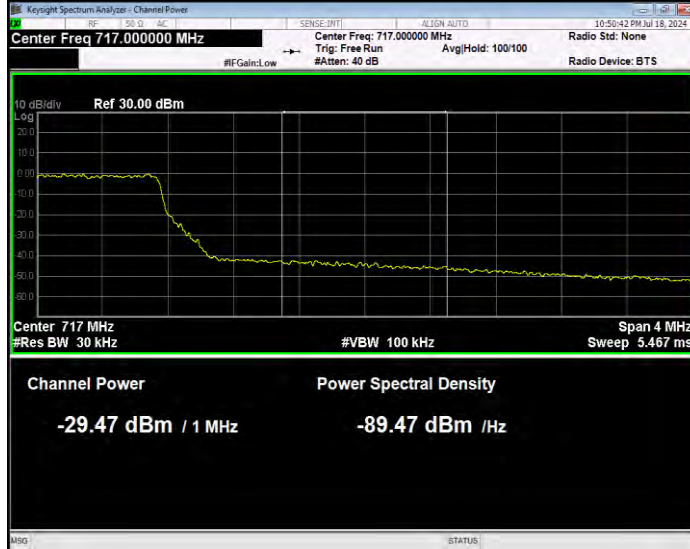

Band17 QPSK BW=5MHz Channel=23825 RB Size=25 Position=#0 Extended