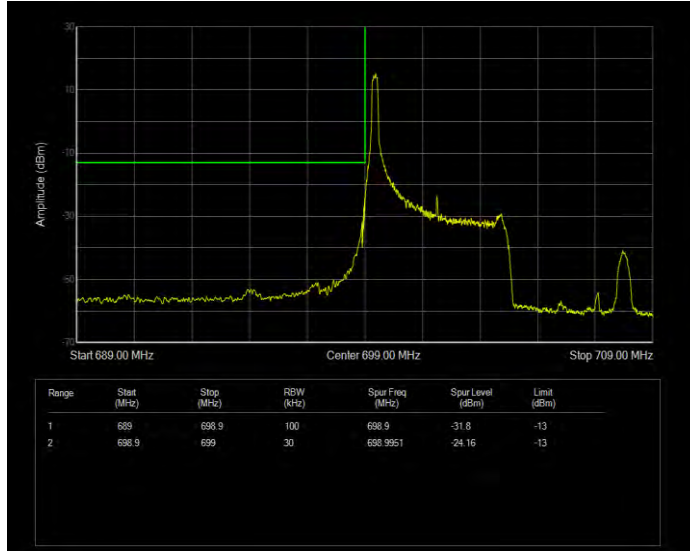

Band12 QPSK BW=5MHz Channel=23035 RB Size=1 Position=#0 Normal