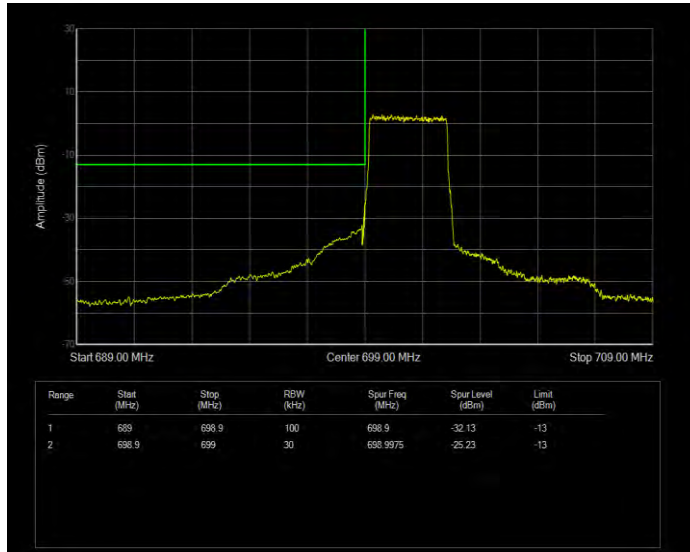

Band12 QPSK BW=3MHz Channel=23025 RB Size=15 Position=#0 Normal