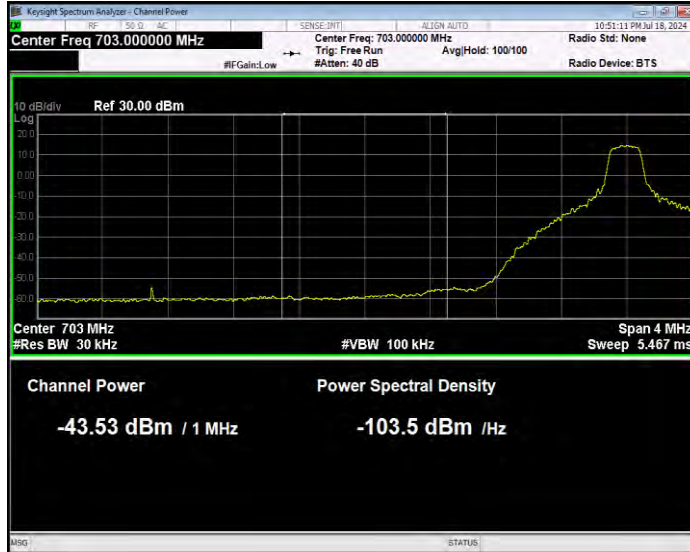

Band17 QPSK BW=10MHz Channel=23780 RB Size=1 Position=#0 Extended