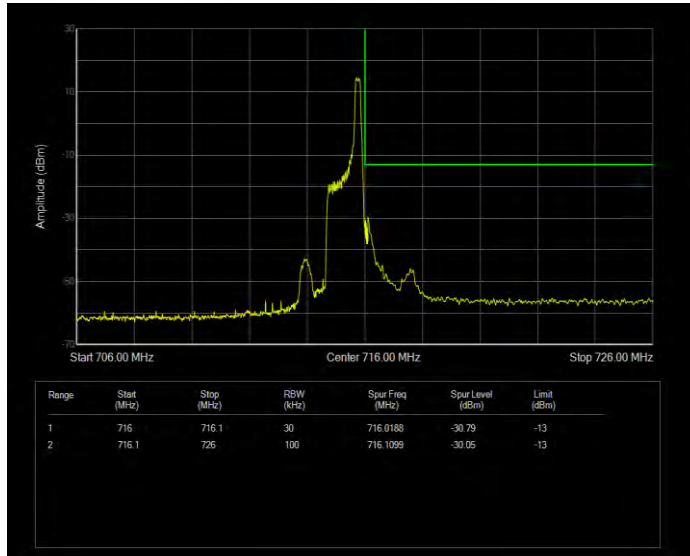

Band12 QPSK BW=1.4MHz Channel=23173 RB Size=1 Position=#Max Normal