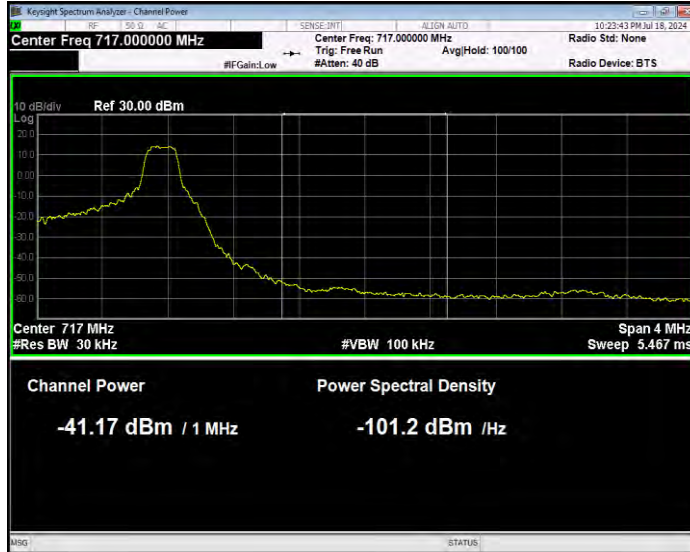

Band12 QPSK BW=3MHz Channel=23165 RB Size=1 Position=#Max Extended