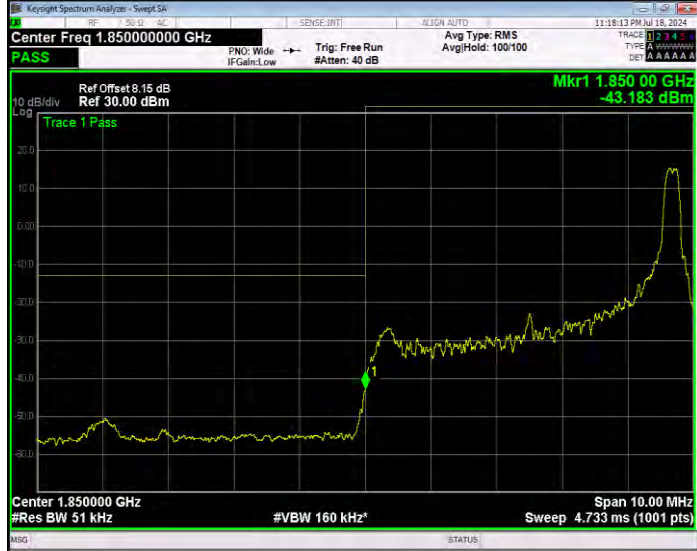

Band25 16QAM BW=5MHz Channel=26065 RB Size=1 Position=#Max Normal