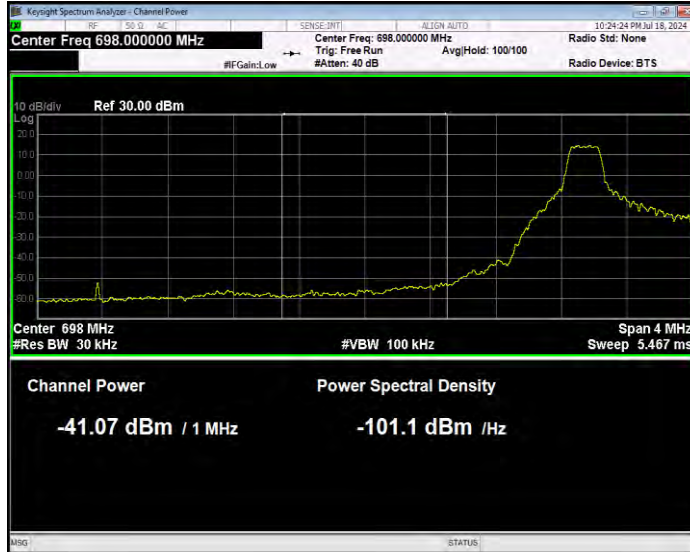

Band12 QPSK BW=5MHz Channel=23035 RB Size=1 Position=#0 Extended