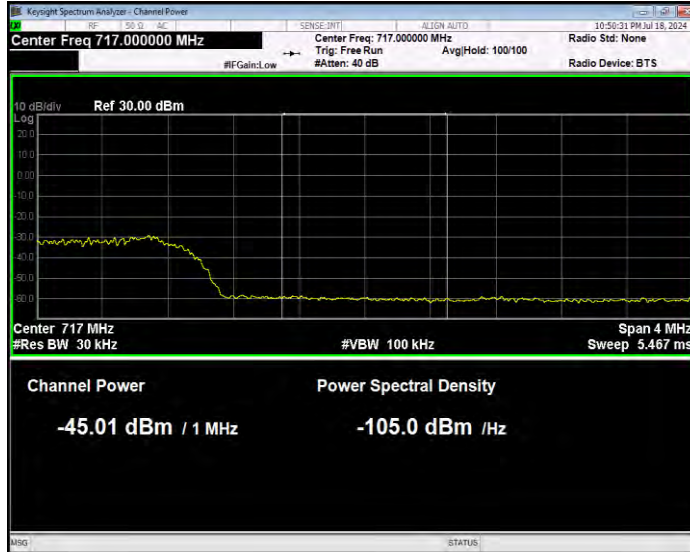

Band17 QPSK BW=5MHz Channel=23825 RB Size=1 Position=#0 Extended