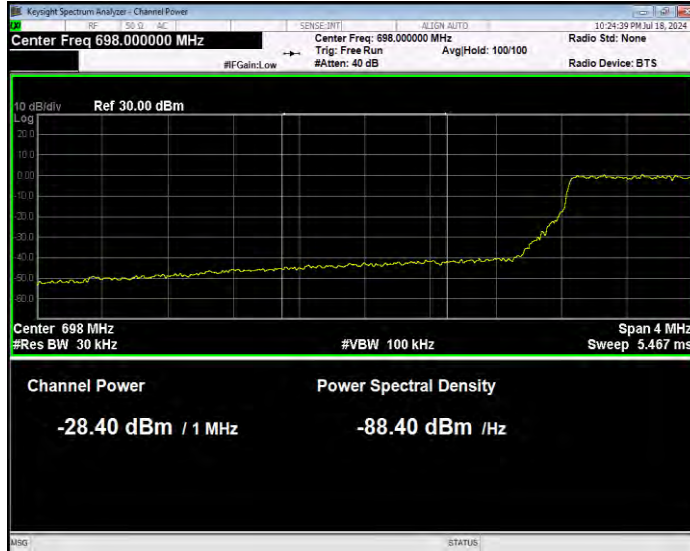

Band12 QPSK BW=5MHz Channel=23035 RB Size=25 Position=#0 Extended