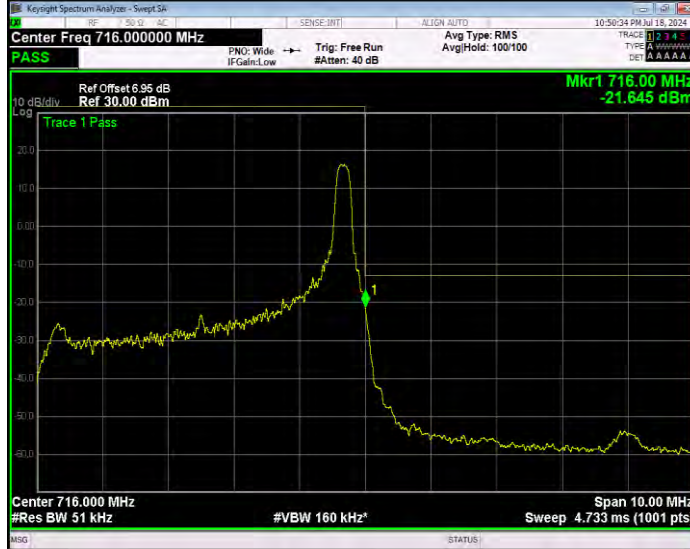

Band17 QPSK BW=5MHz Channel=23825 RB Size=1 Position=#Max Normal