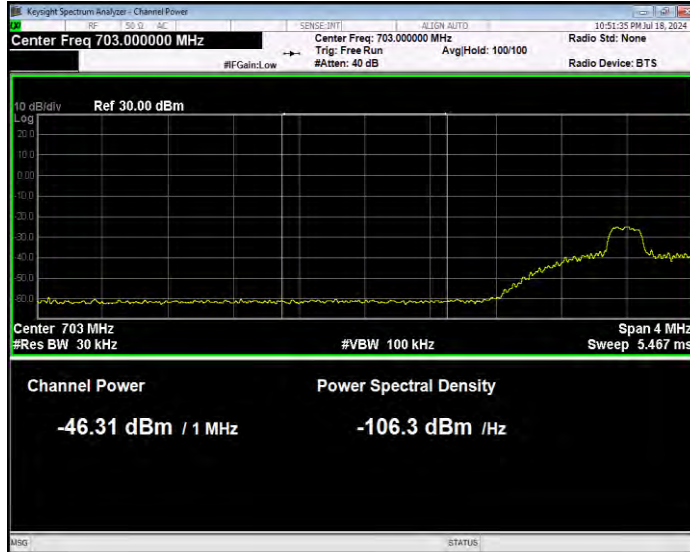

Band17 16QAM BW=10MHz Channel=23780 RB Size=1 Position=#Max Extended