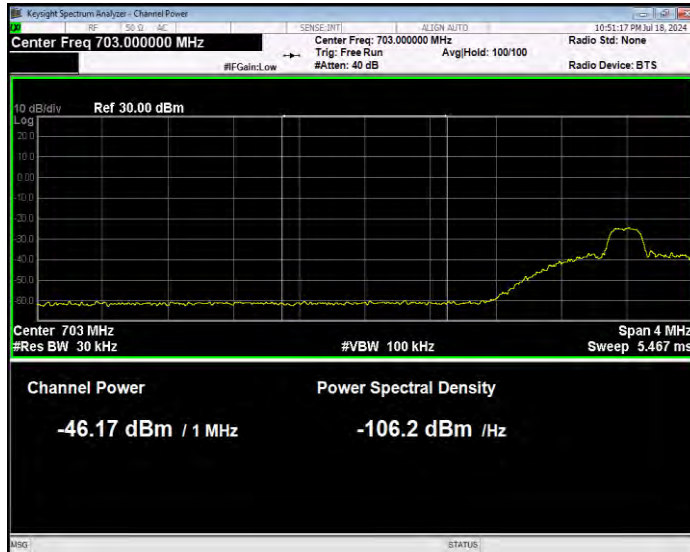

Band17 QPSK BW=10MHz Channel=23780 RB Size=1 Position=#Max Extended