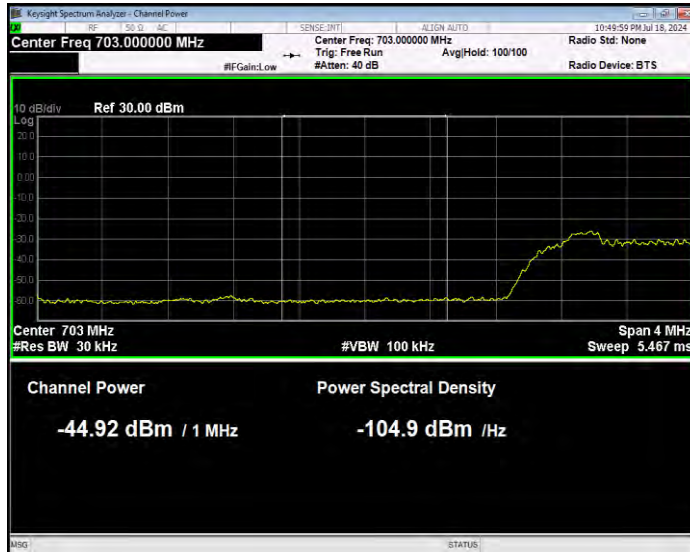

Band17 QPSK BW=5MHz Channel=23755 RB Size=1 Position=#Max Extended