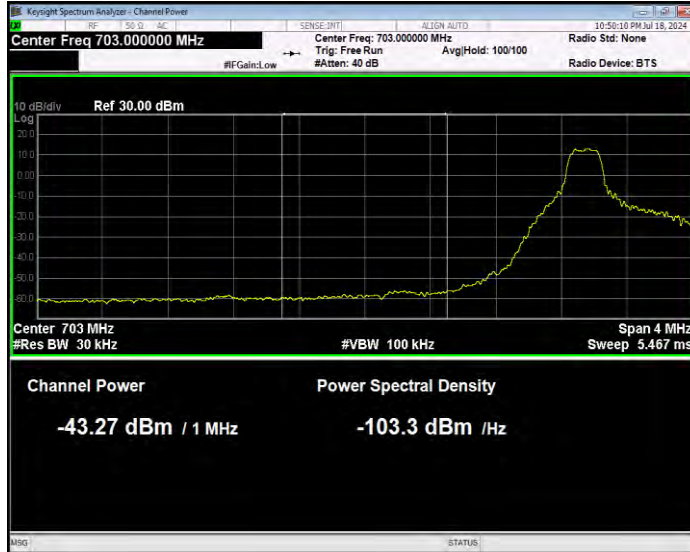

Band17 16QAM BW=5MHz Channel=23755 RB Size=1 Position=#0 Extended