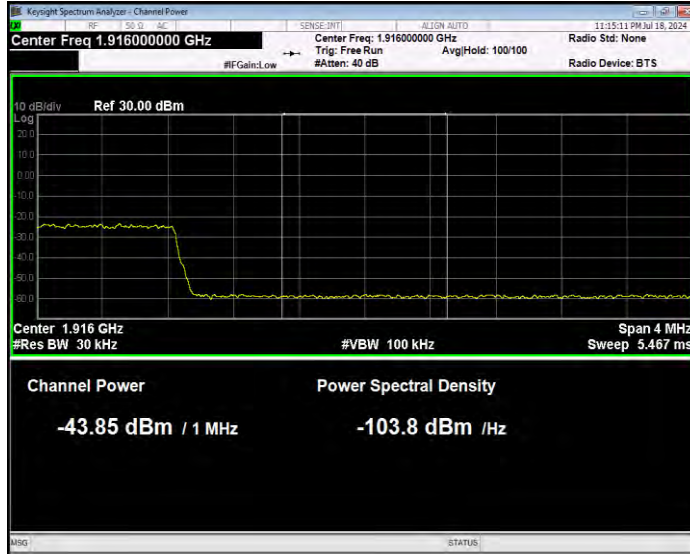

Band25 16QAM BW=1.4MHz Channel=26683 RB Size=1 Position=#0 Extended