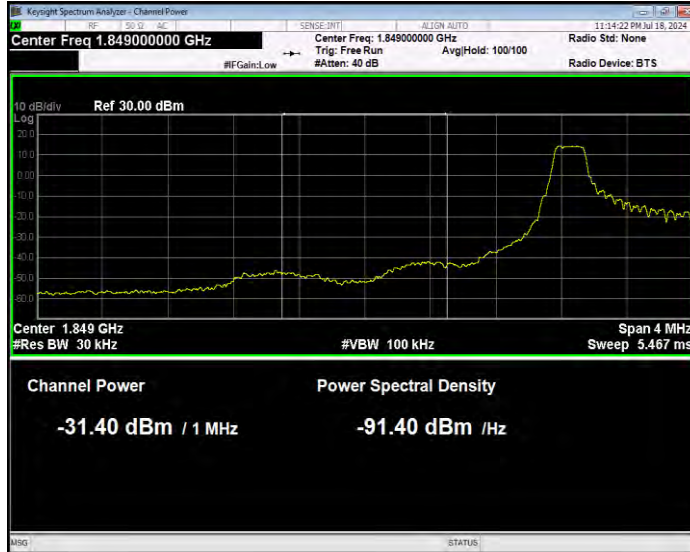

Band17 QPSK BW=5MHz Channel=23825 RB Size=1 Position=#Max Normal

Band17 QPSK BW=5MHz Channel=23825 RB Size=25 Position=#0 Extended

Band17 QPSK BW=5MHz Channel=23825 RB Size=25 Position=#0 Normal

**Band25 16QAM BW=1.4MHz Channel=26047 RB Size=1 Position=#0 Extended**