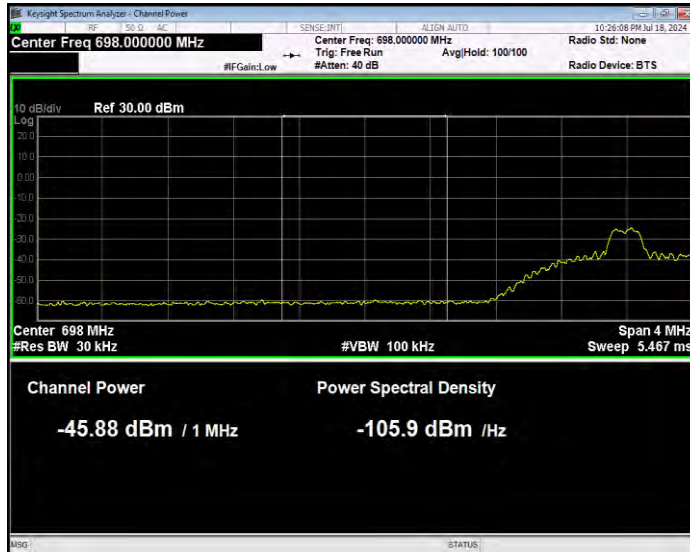

Band12 QPSK BW=10MHz Channel=23060 RB Size=1 Position=#Max Extended