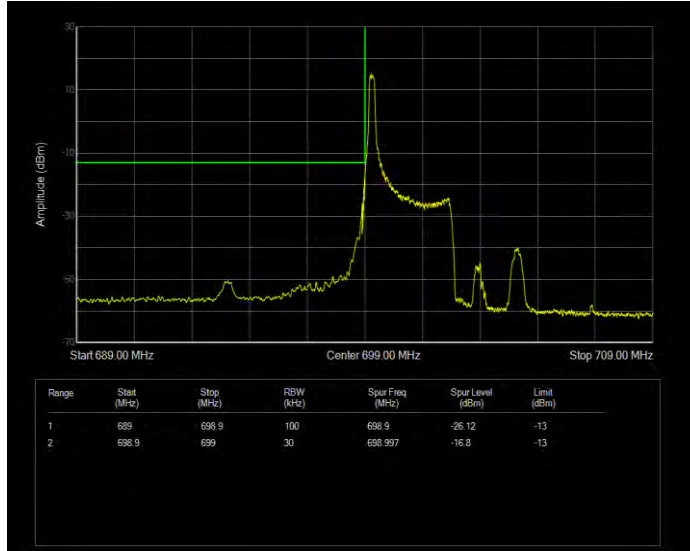

Band12 QPSK BW=3MHz Channel=23025 RB Size=1 Position=#0 Normal