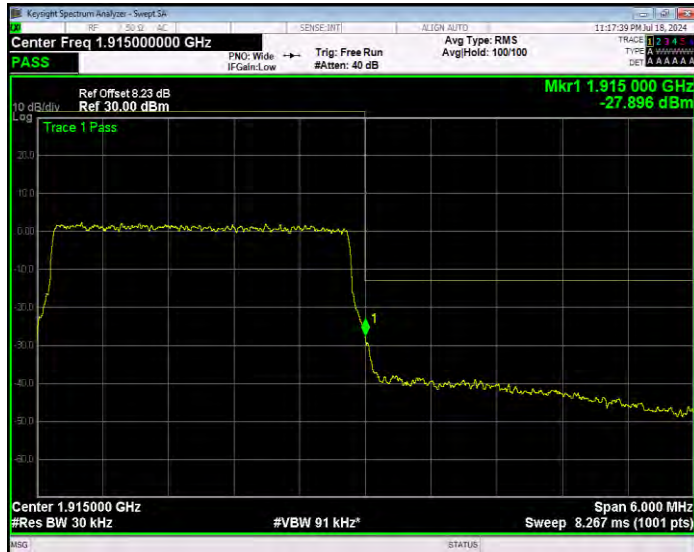

Band25 16QAM BW=3MHz Channel=26675 RB Size=15 Position=#0 Normal