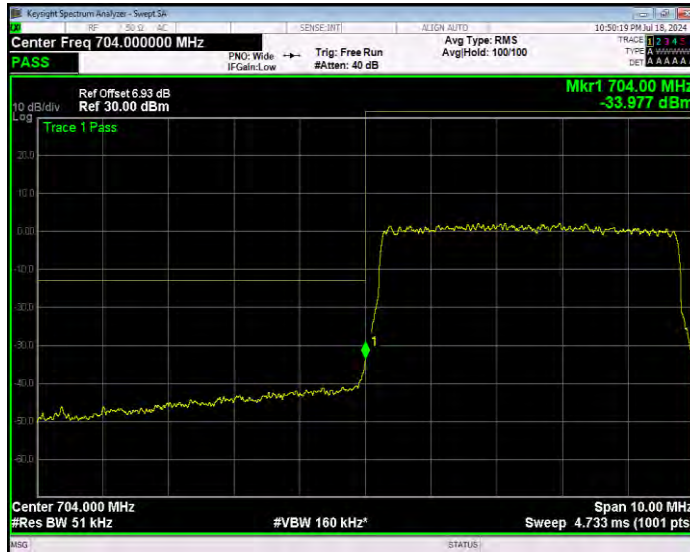

Band17 16QAM BW=5MHz Channel=23755 RB Size=25 Position=#0 Normal