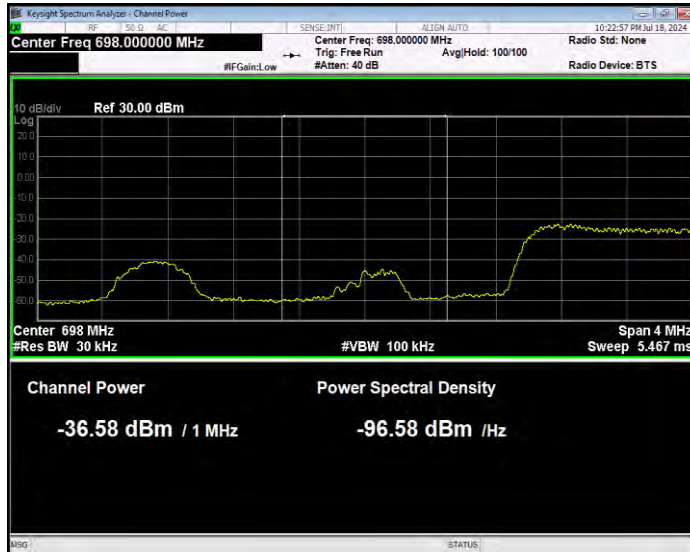

Band12 QPSK BW=3MHz Channel=23025 RB Size=1 Position=#Max Extended