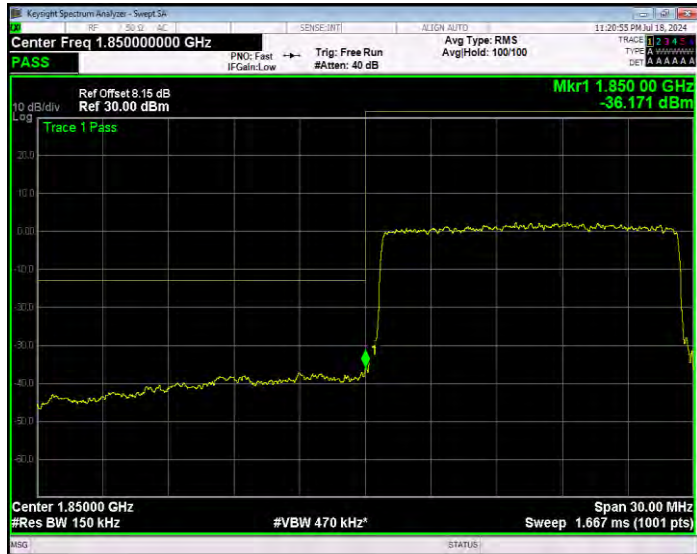

Band25 16QAM BW=15MHz Channel=26115 RB Size=75 Position=#0 Normal