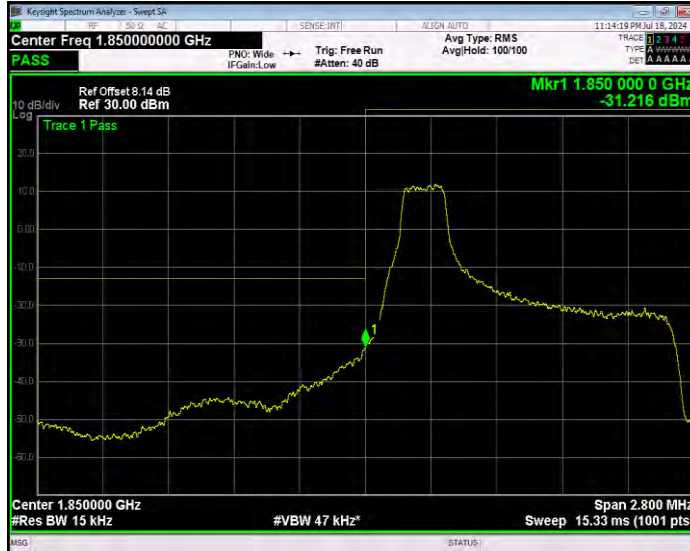

Band25 16QAM BW=1.4MHz Channel=26047 RB Size=1 Position=#0 Normal