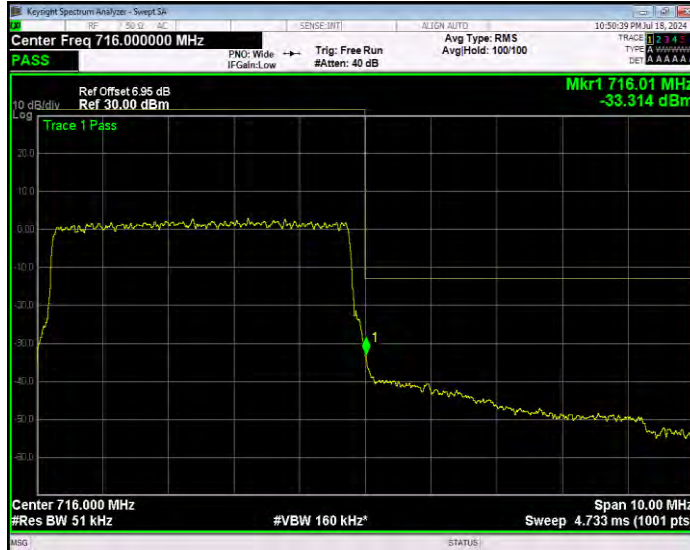

Band17 QPSK BW=5MHz Channel=23825 RB Size=25 Position=#0 Normal