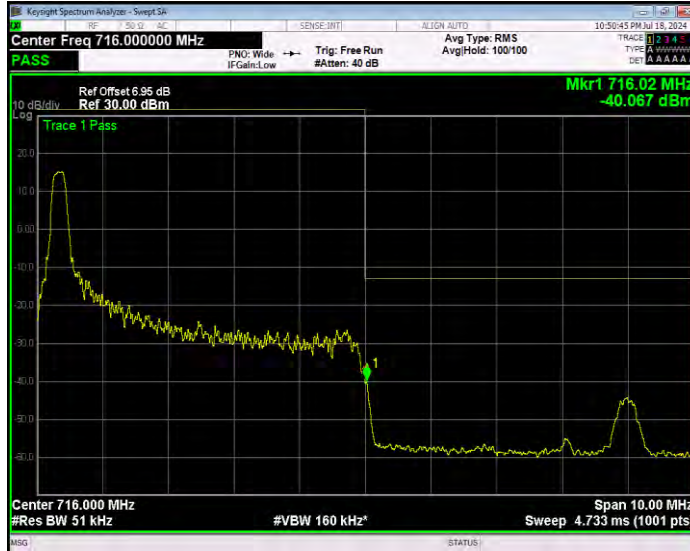

Band17 16QAM BW=5MHz Channel=23825 RB Size=1 Position=#0 Normal