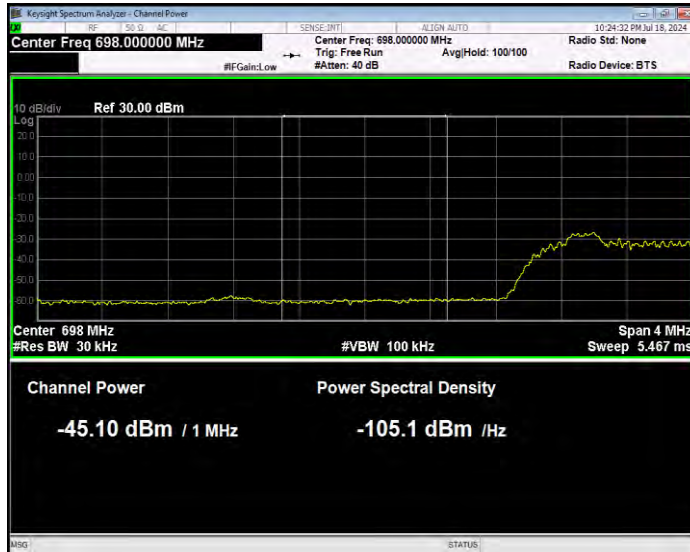

Band12 QPSK BW=5MHz Channel=23035 RB Size=1 Position=#Max Extended