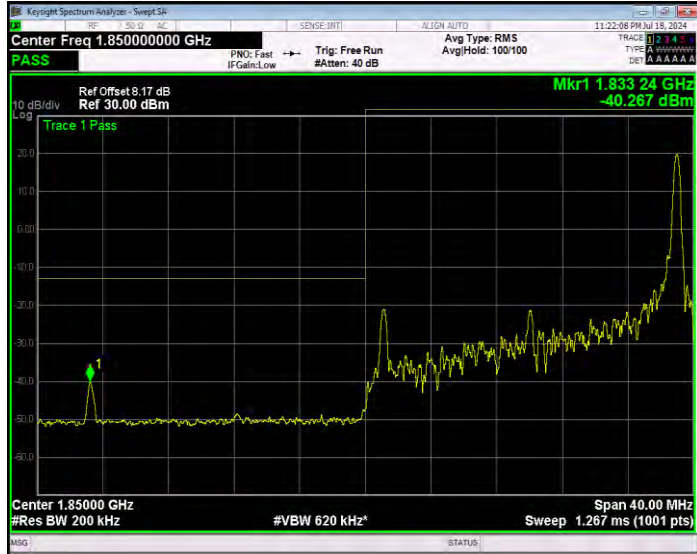

Band25 16QAM BW=20MHz Channel=26140 RB Size=1 Position=#Max Normal