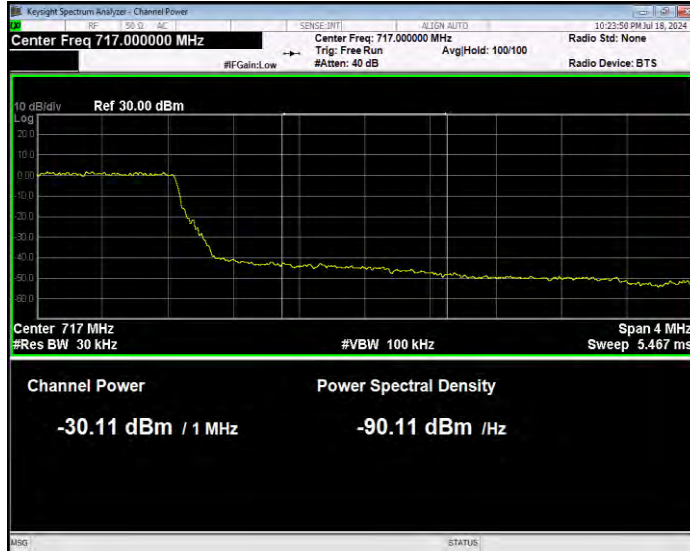

Band12 QPSK BW=3MHz Channel=23165 RB Size=15 Position=#0 Extended