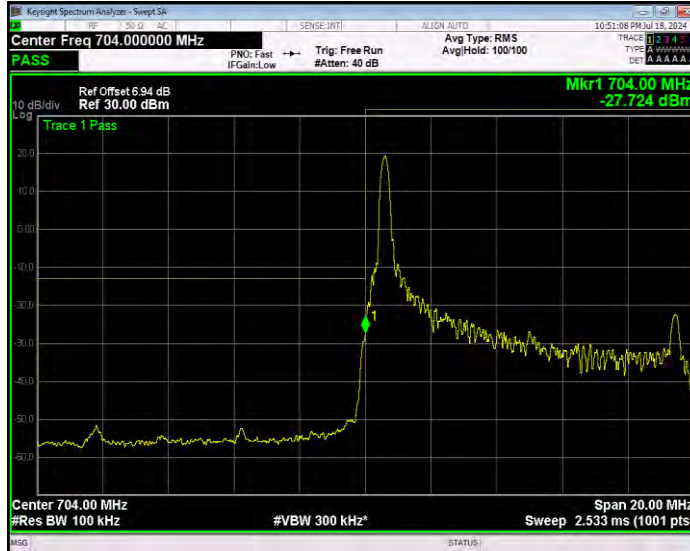

Band17 QPSK BW=10MHz Channel=23780 RB Size=1 Position=#0 Normal