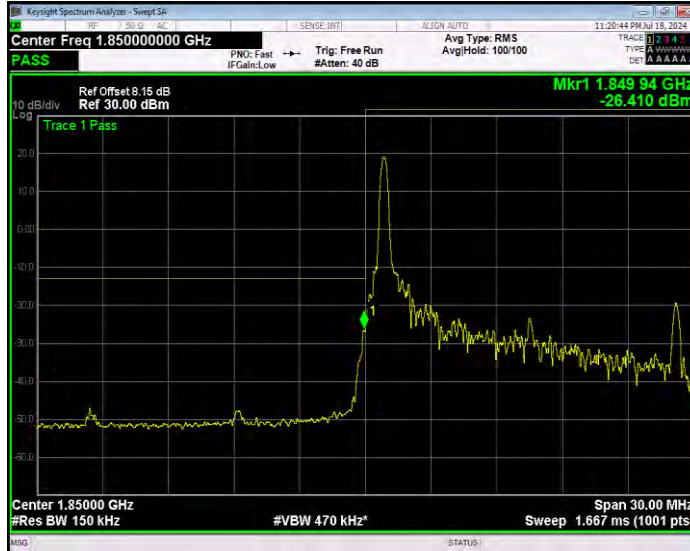

Band25 16QAM BW=15MHz Channel=26115 RB Size=1 Position=#0 Normal