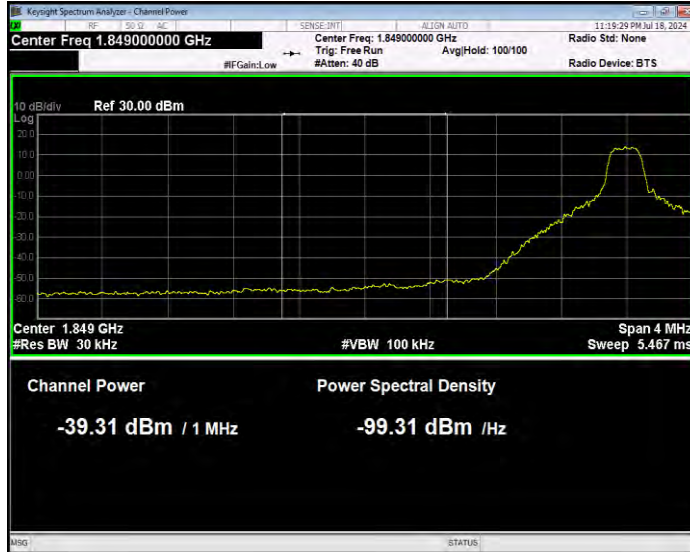

Band25 16QAM BW=10MHz Channel=26090 RB Size=1 Position=#0 Extended