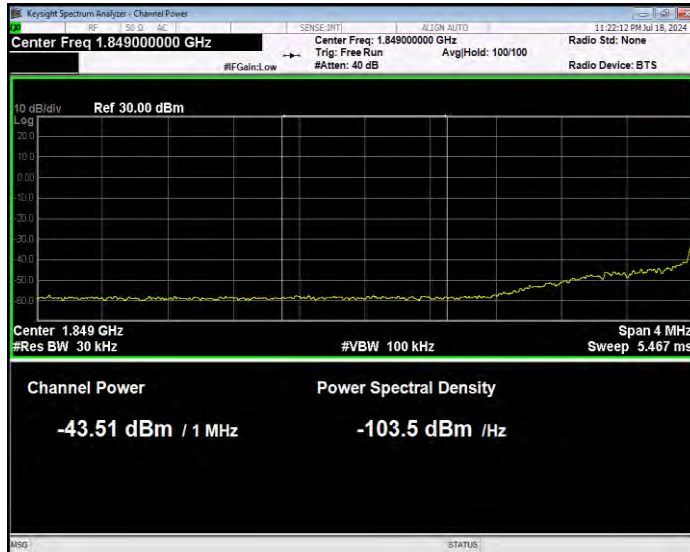

Band25 16QAM BW=20MHz Channel=26140 RB Size=1 Position=#Max Extended