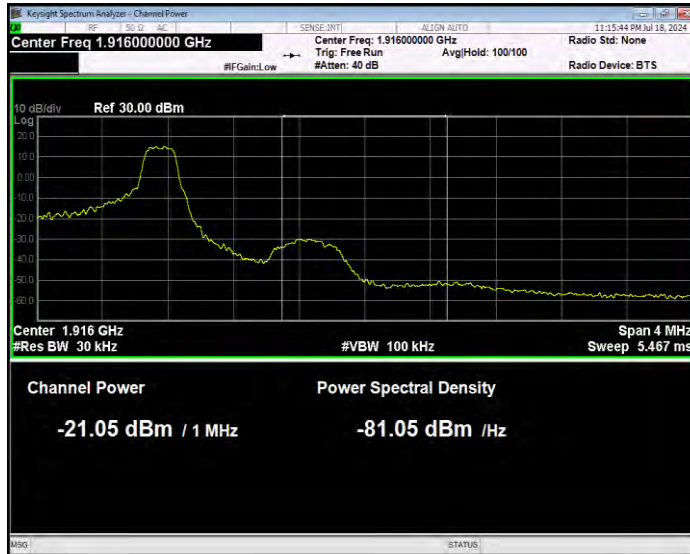

Band25 16QAM BW=1.4MHz Channel=26683 RB Size=1 Position=#Max Extended