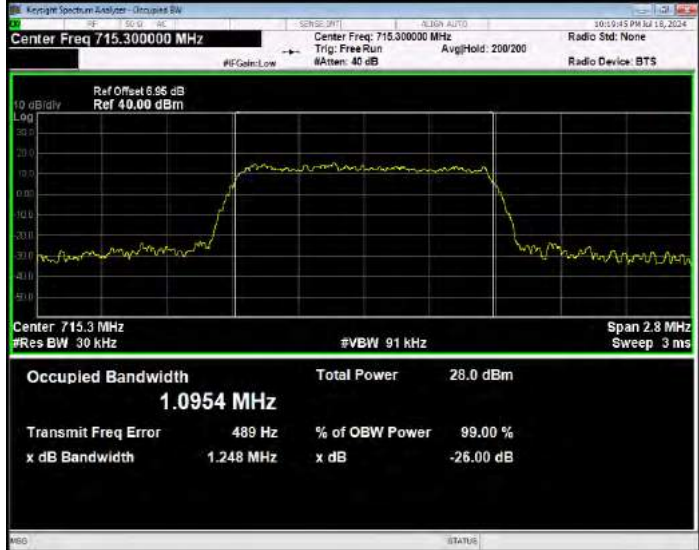

Band12 16QAM BW=1.4MHz Channel=23173 RB Size=6 Position=#0