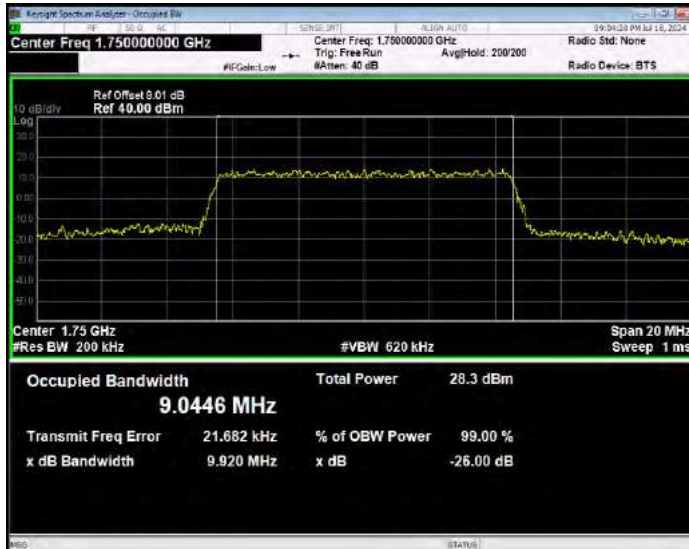

Band4 16QAM BW=10MHz Channel=20350 RB Size=50 Position=#0