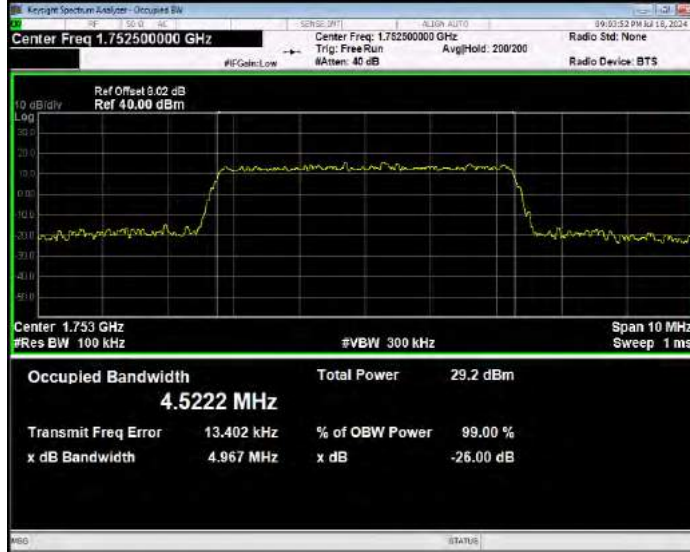

Band4 QPSK BW=3MHz Channel=20385 RB Size=15 Position=#0

Band4 QPSK BW=5MHz Channel=19975 RB Size=25 Position=#0

Band4 QPSK BW=5MHz Channel=20175 RB Size=25 Position=#0

Band4 QPSK BW=5MHz Channel=20375 RB Size=25 Position=#0