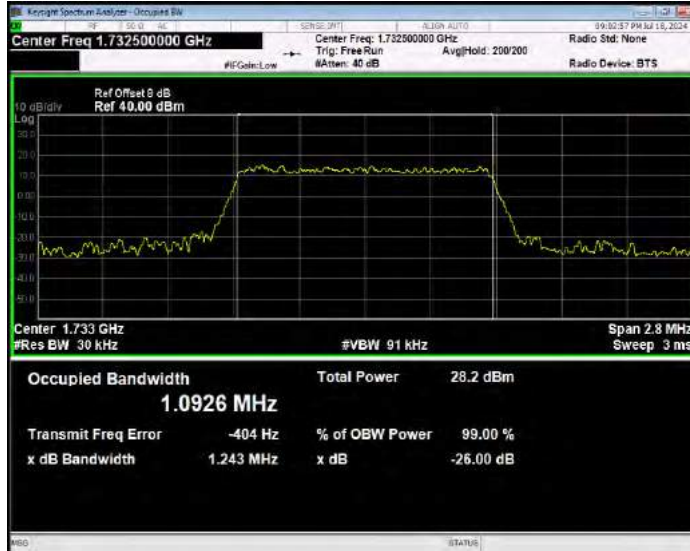

Band4 16QAM BW=1.4MHz Channel=20175 RB Size=6 Position=#0