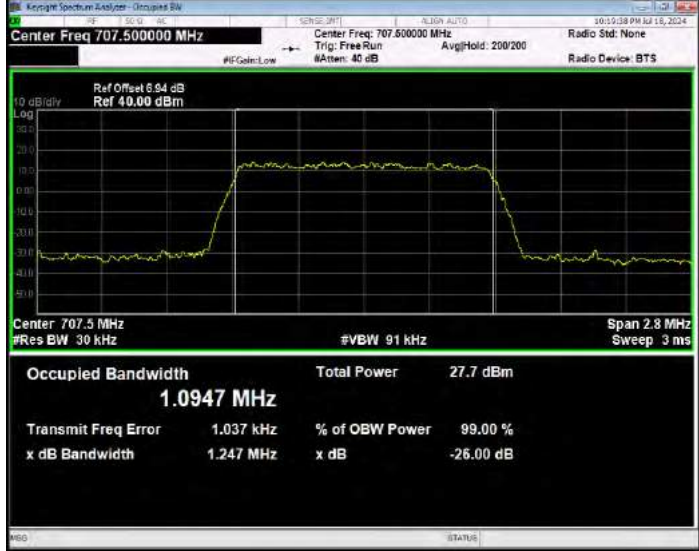

Band12 16QAM BW=1.4MHz Channel=23095 RB Size=6 Position=#0