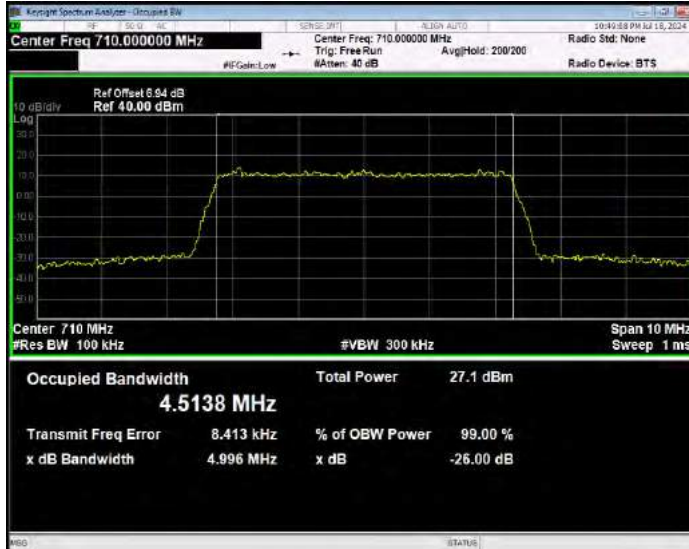

Band17 16QAM BW=5MHz Channel=23790 RB Size=25 Position=#0