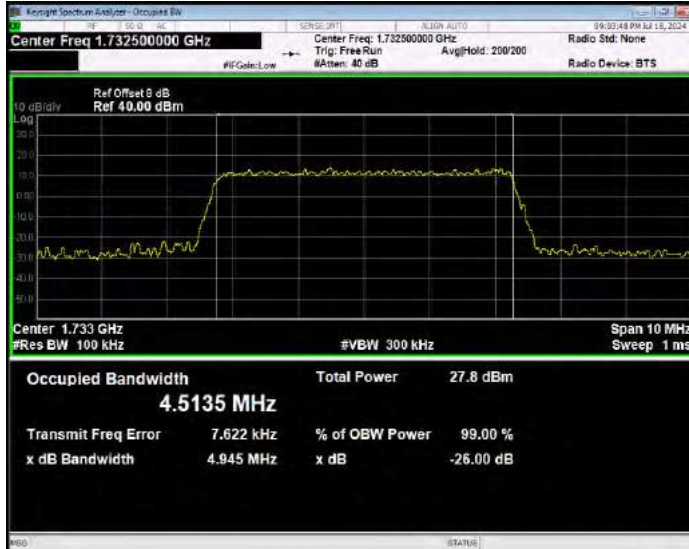

Band4 16QAM BW=5MHz Channel=20175 RB Size=25 Position=#0