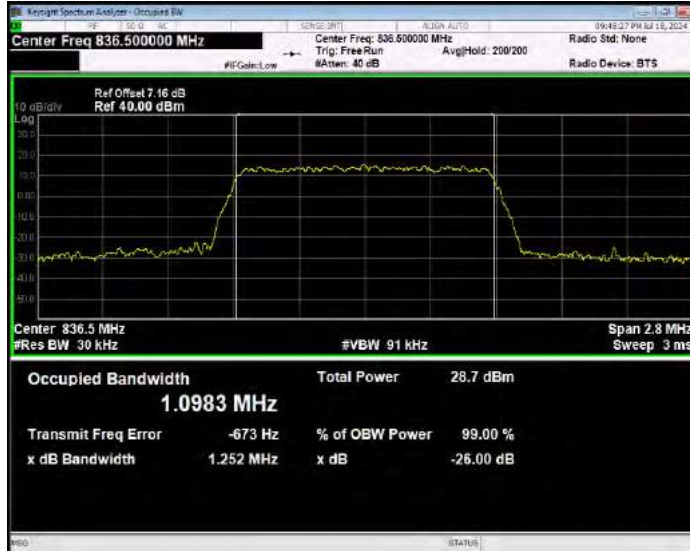

Band5 QPSK BW=1.4MHz Channel=20525 RB Size=6 Position=#0