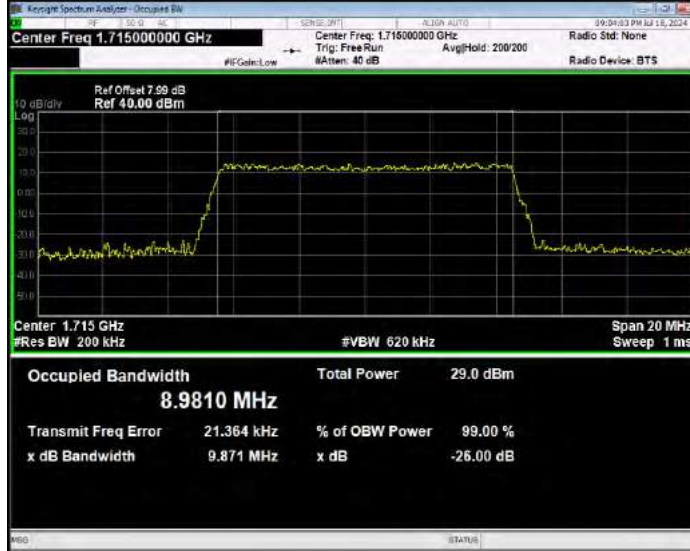

Band4 QPSK BW=10MHz Channel=20000 RB Size=50 Position=#0