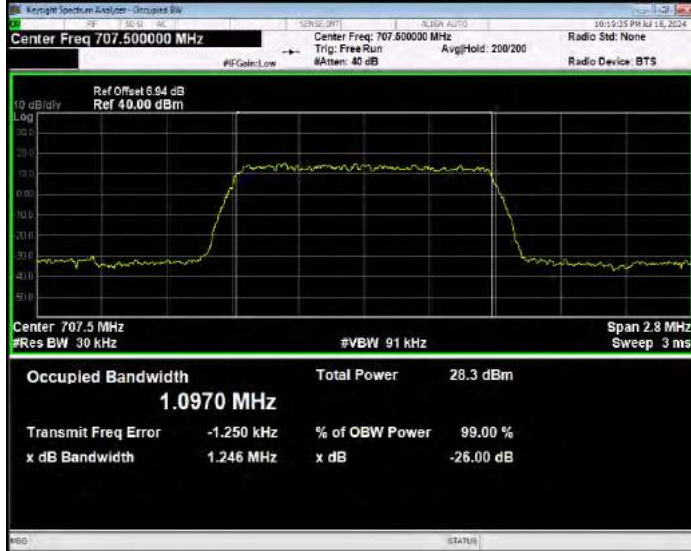

Band12 QPSK BW=1.4MHz Channel=23095 RB Size=6 Position=#0