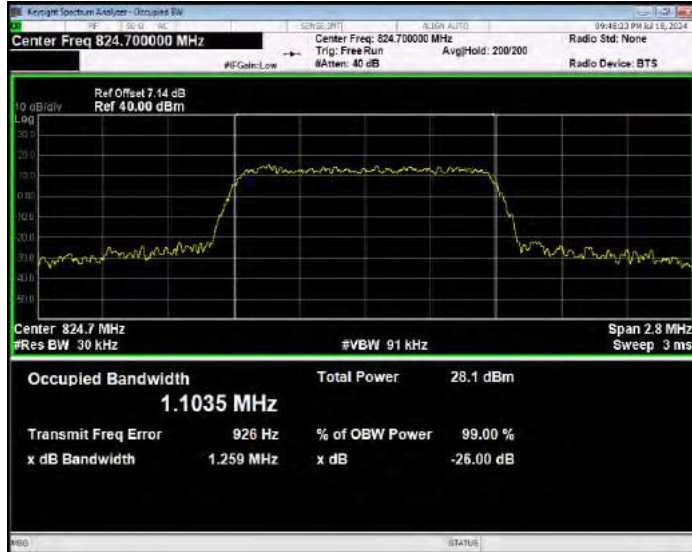

Band5 16QAM BW=1.4MHz Channel=20407 RB Size=6 Position=#0