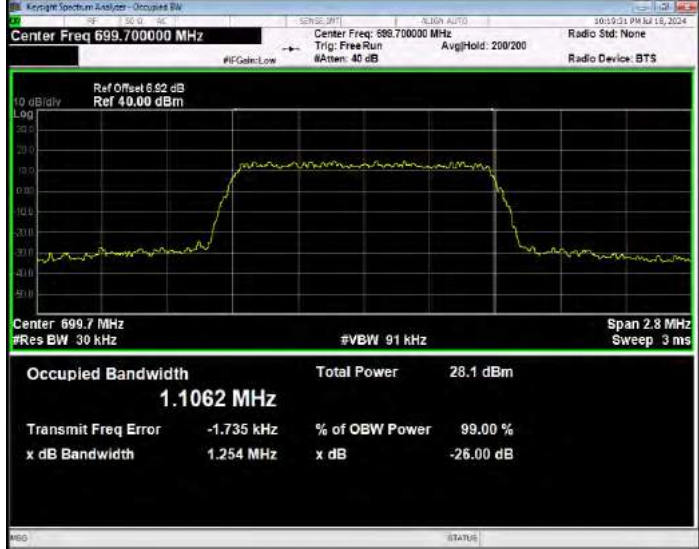

Band12 16QAM BW=1.4MHz Channel=23017 RB Size=6 Position=#0