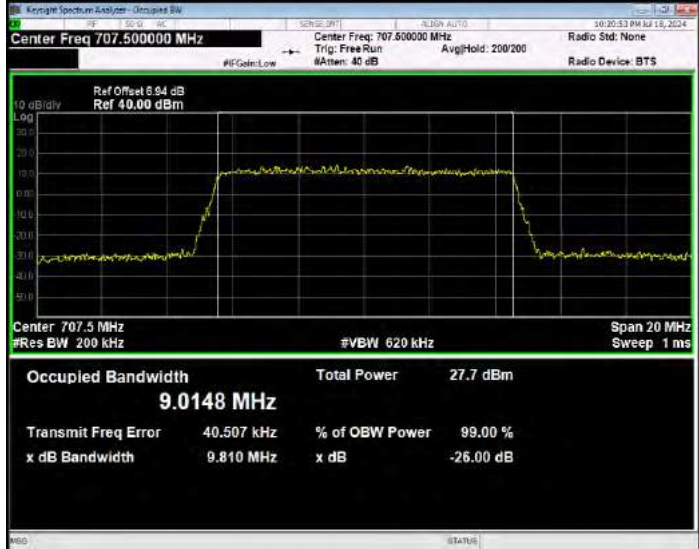

Band12 16QAM BW=10MHz Channel=23095 RB Size=50 Position=#0