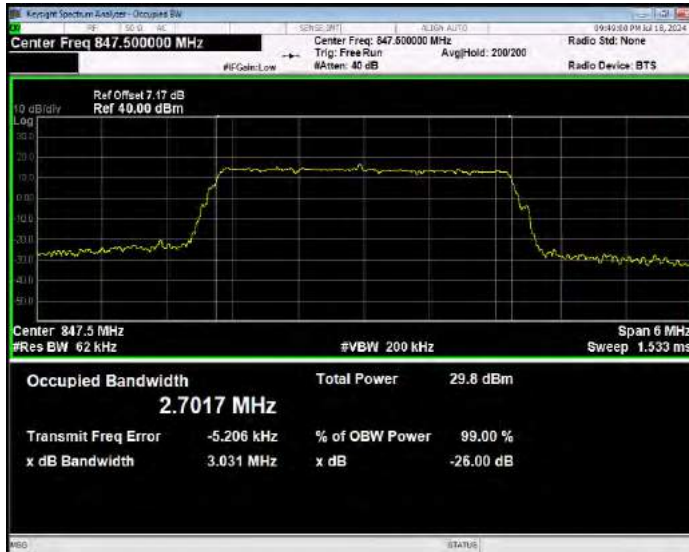

Band5 16QAM BW=3MHz Channel=20635 RB Size=15 Position=#0