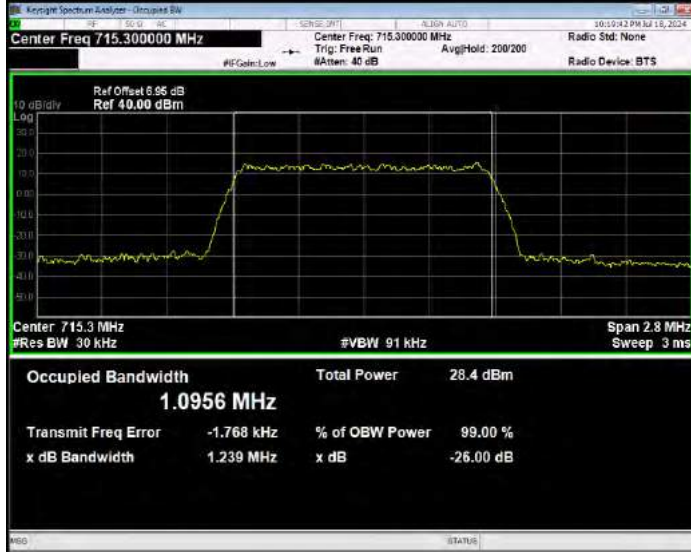

Band12 QPSK BW=1.4MHz Channel=23173 RB Size=6 Position=#0