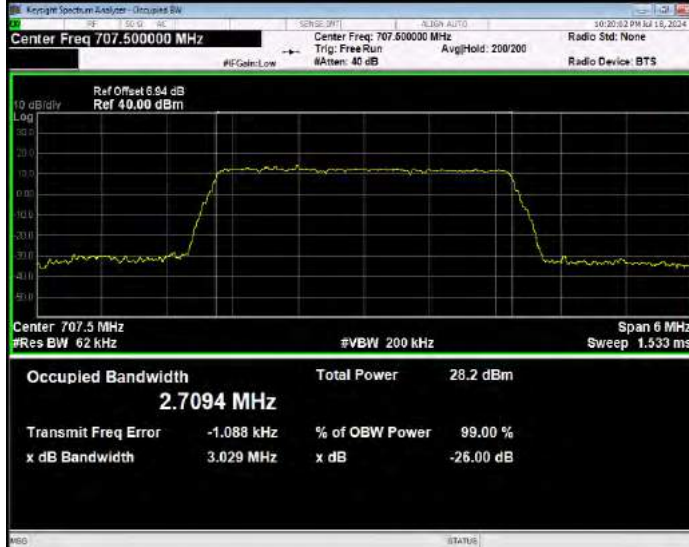

Band12 16QAM BW=10MHz Channel=23095 RB Size=50 Position=#0

Band12 16QAM BW=10MHz Channel=23130 RB Size=50 Position=#0

Band12 16QAM BW=3MHz Channel=23025 RB Size=15 Position=#0

Band12 16QAM BW=3MHz Channel=23095 RB Size=15 Position=#0