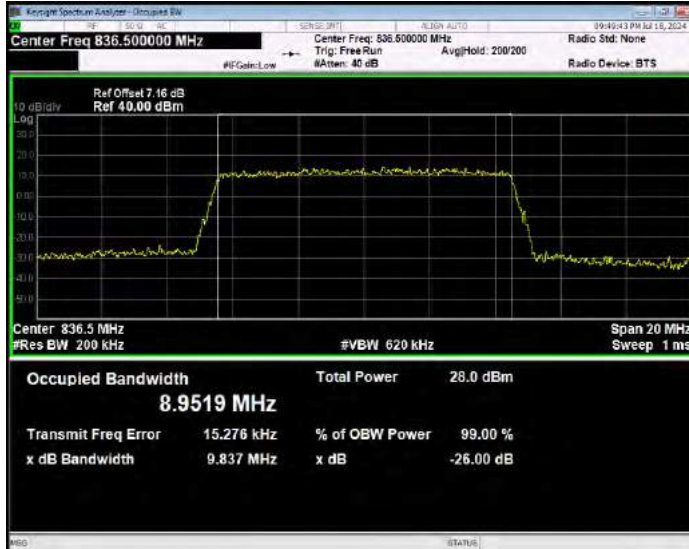

Band5 16QAM BW=10MHz Channel=20525 RB Size=50 Position=#0