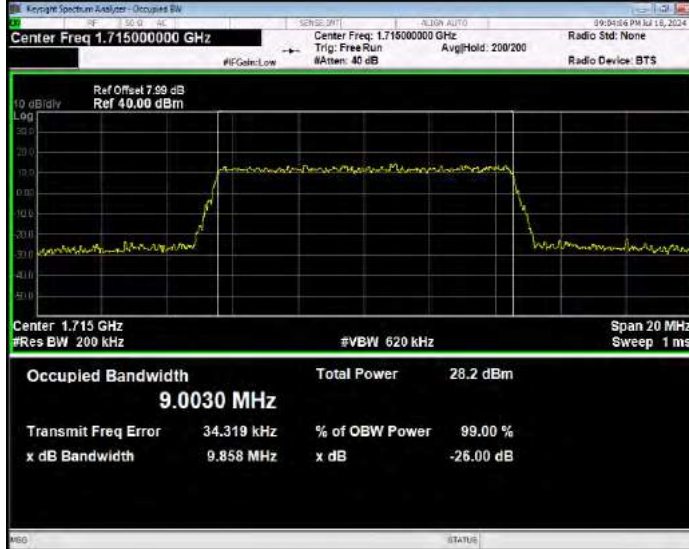

Band4 16QAM BW=1.4MHz Channel=19957 RB Size=6 Position=#0

Band4 16QAM BW=1.4MHz Channel=20175 RB Size=6 Position=#0

Band4 16QAM BW=1.4MHz Channel=20393 RB Size=6 Position=#0

Band4 16QAM BW=10MHz Channel=20000 RB Size=50 Position=#0