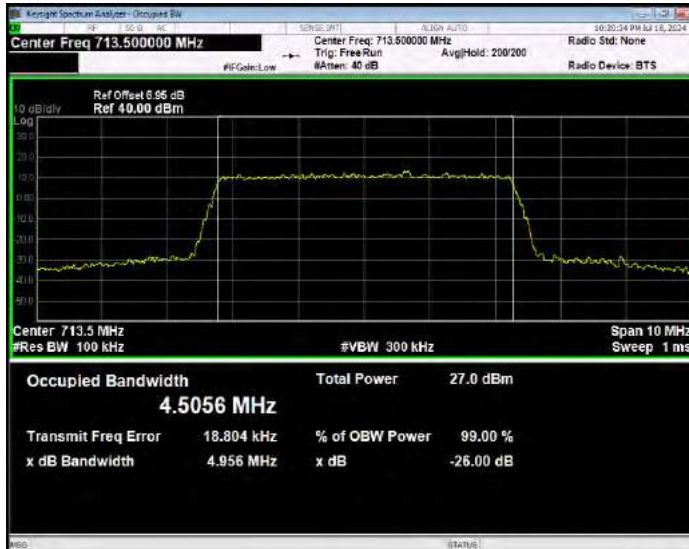

Band12 16QAM BW=3MHz Channel=23165 RB Size=15 Position=#0

Band12 16QAM BW=5MHz Channel=23035 RB Size=25 Position=#0

Band12 16QAM BW=5MHz Channel=23095 RB Size=25 Position=#0

Band12 16QAM BW=5MHz Channel=23155 RB Size=25 Position=#0