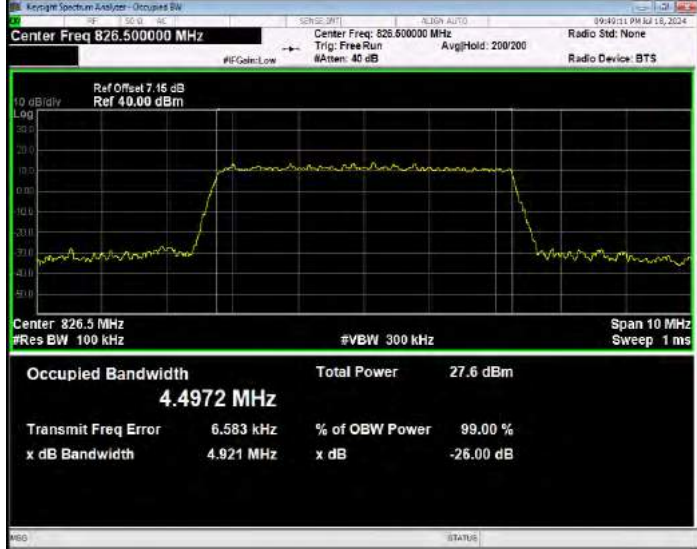

Band5 16QAM BW=5MHz Channel=20425 RB Size=25 Position=#0