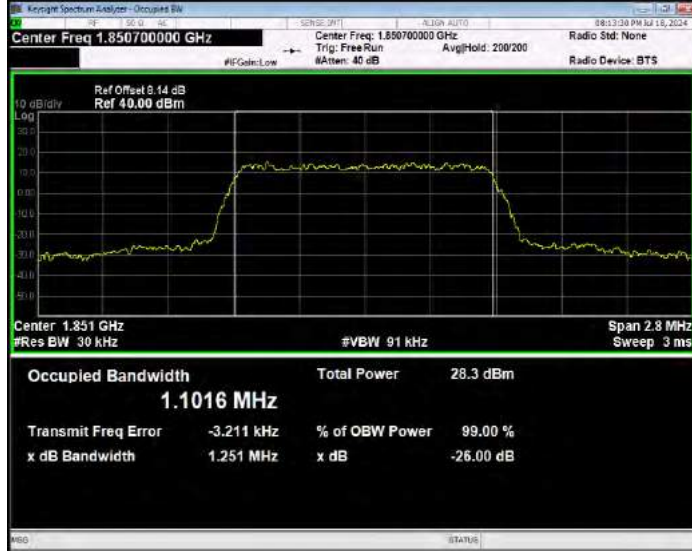

Band2 16QAM BW=1.4MHz Channel=18607 RB Size=6 Position=#0