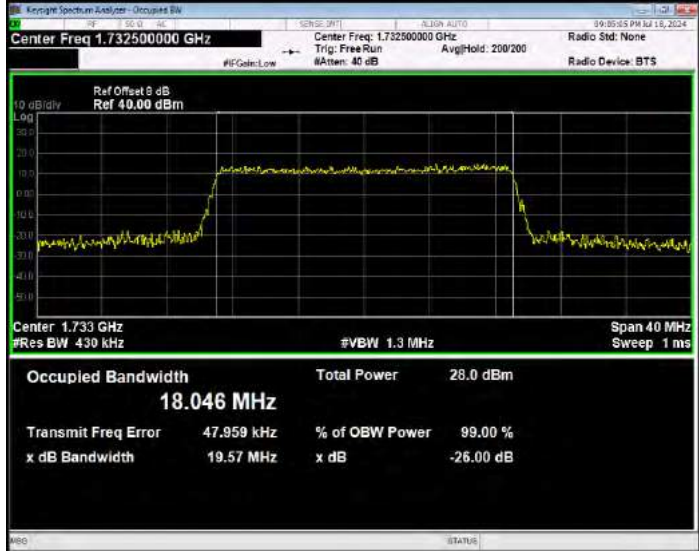

Band4 16QAM BW=20MHz Channel=20175 RB Size=100 Position=#0