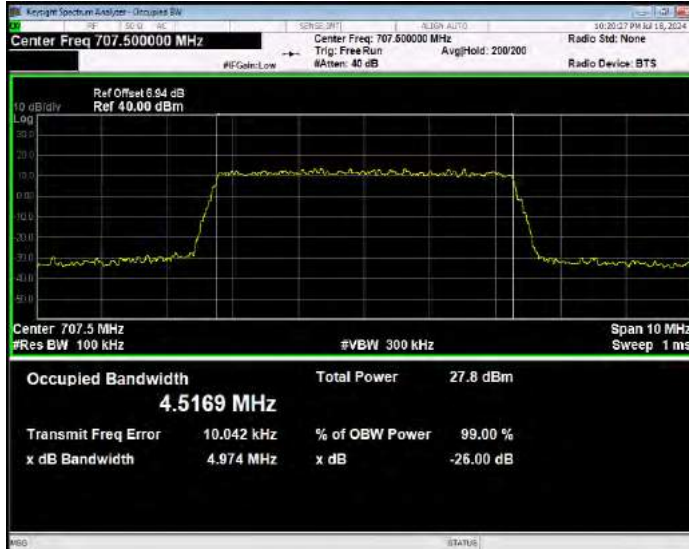

Band12 16QAM BW=5MHz Channel=23095 RB Size=25 Position=#0