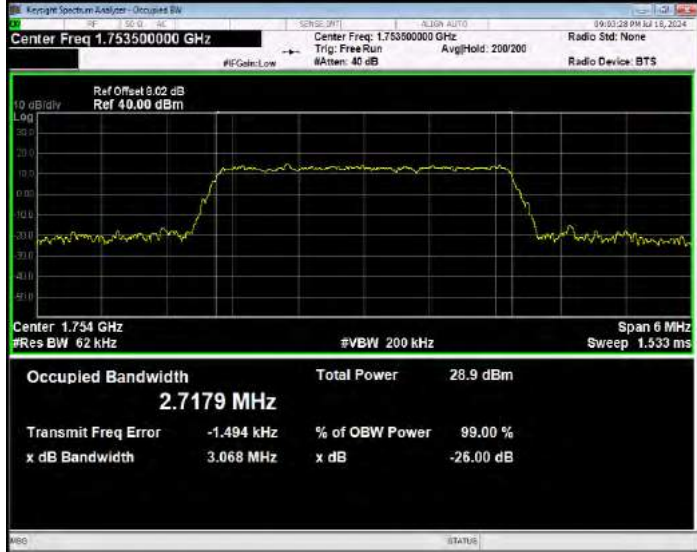

Band4 16QAM BW=3MHz Channel=20385 RB Size=15 Position=#0