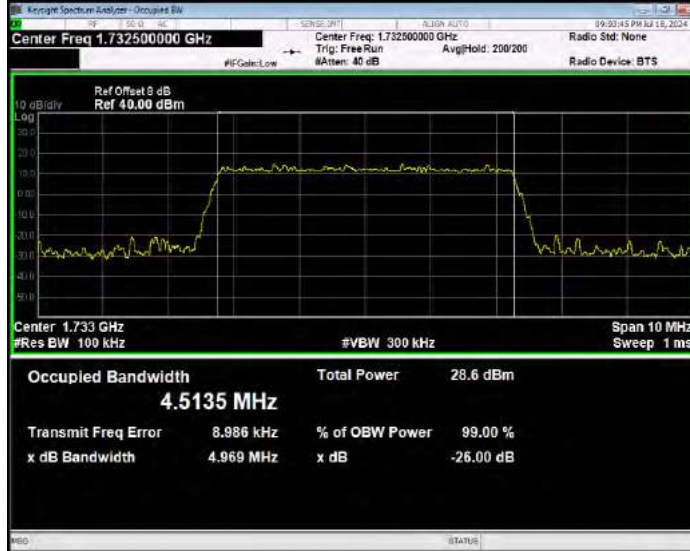

Band4 QPSK BW=5MHz Channel=20175 RB Size=25 Position=#0