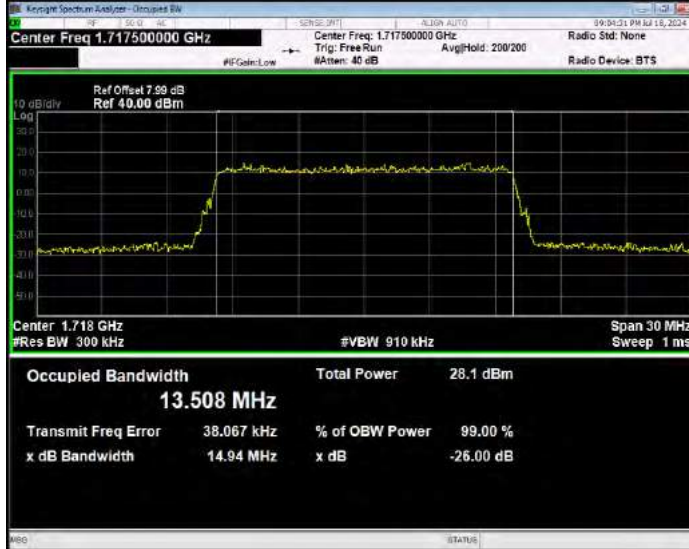

Band4 16QAM BW=15MHz Channel=20025 RB Size=75 Position=#0