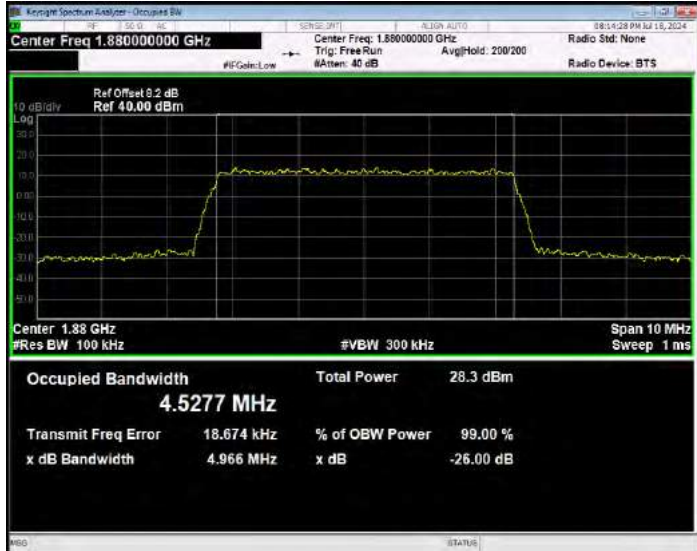

Band2 16QAM BW=5MHz Channel=18900 RB Size=25 Position=#0