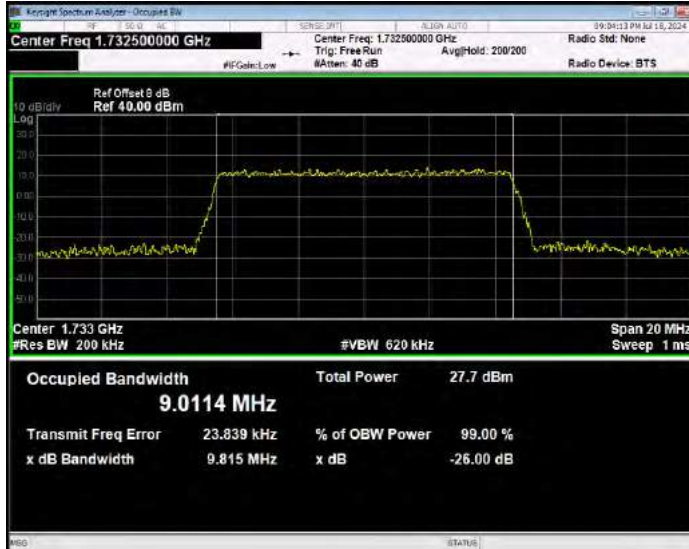

Band4 16QAM BW=10MHz Channel=20175 RB Size=50 Position=#0