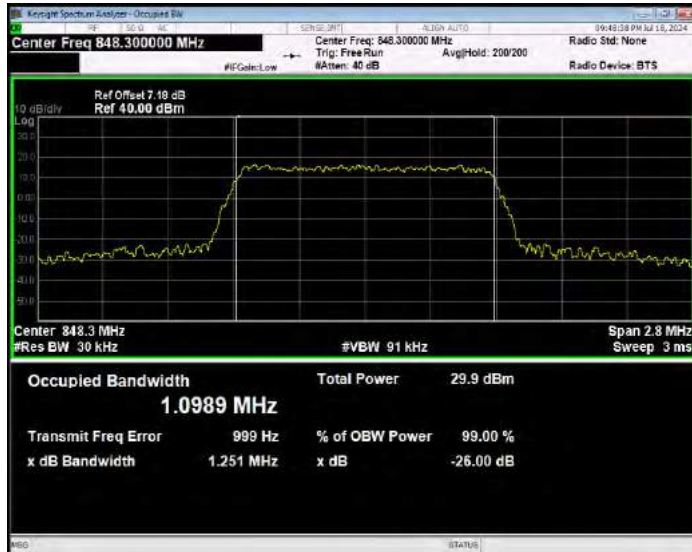

Band5 16QAM BW=1.4MHz Channel=20643 RB Size=6 Position=#0