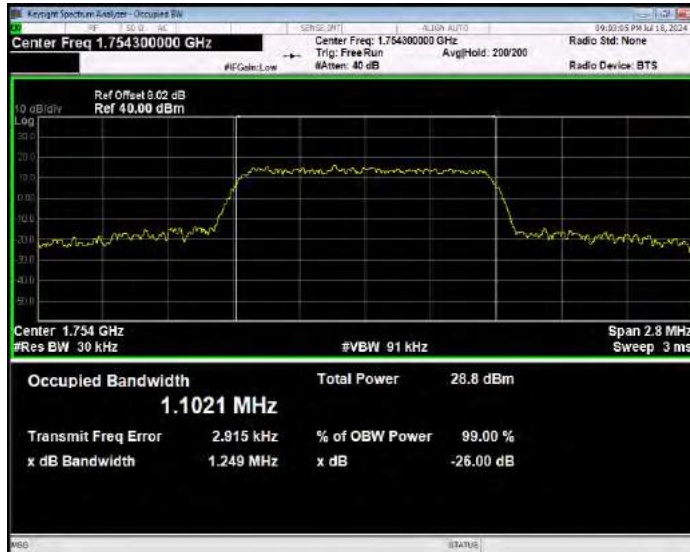

Band4 16QAM BW=1.4MHz Channel=20393 RB Size=6 Position=#0