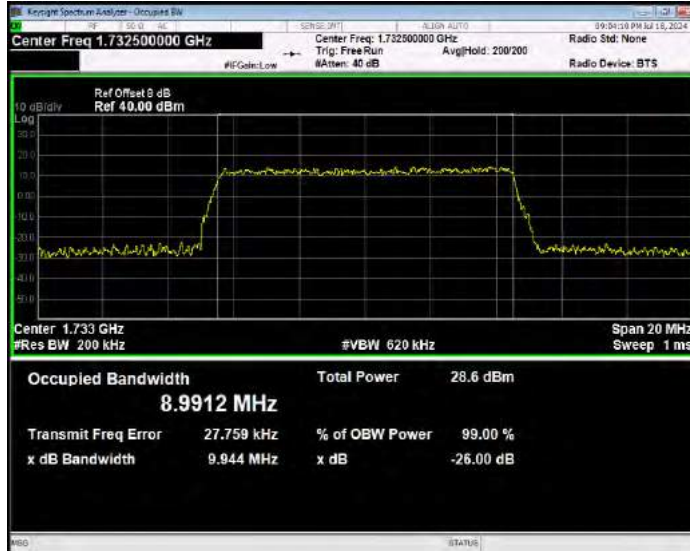

Band4 QPSK BW=10MHz Channel=20175 RB Size=50 Position=#0