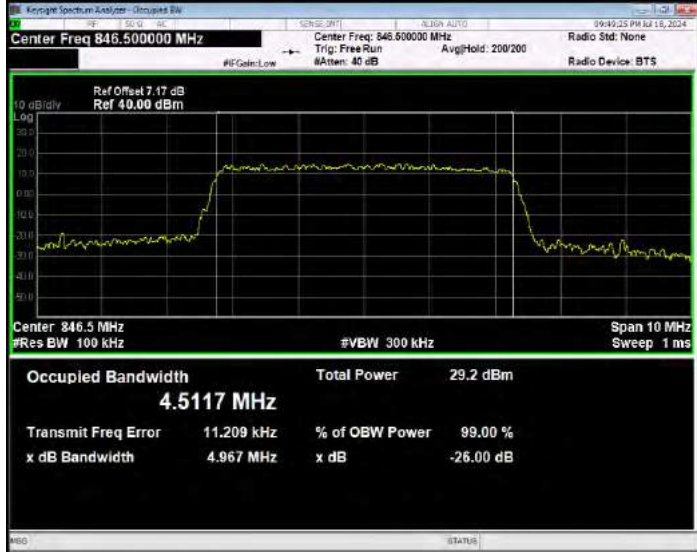

Band5 16QAM BW=3MHz Channel=20635 RB Size=15 Position=#0

Band5 16QAM BW=5MHz Channel=20425 RB Size=25 Position=#0

Band5 16QAM BW=5MHz Channel=20525 RB Size=25 Position=#0

Band5 16QAM BW=5MHz Channel=20625 RB Size=25 Position=#0