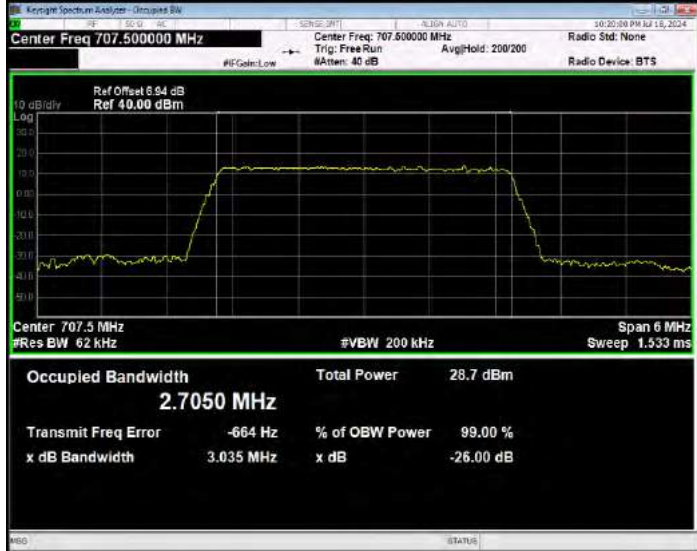

Band12 QPSK BW=10MHz Channel=23095 RB Size=50 Position=#0

Band12 QPSK BW=10MHz Channel=23130 RB Size=50 Position=#0

Band12 QPSK BW=3MHz Channel=23025 RB Size=15 Position=#0

Band12 QPSK BW=3MHz Channel=23095 RB Size=15 Position=#0