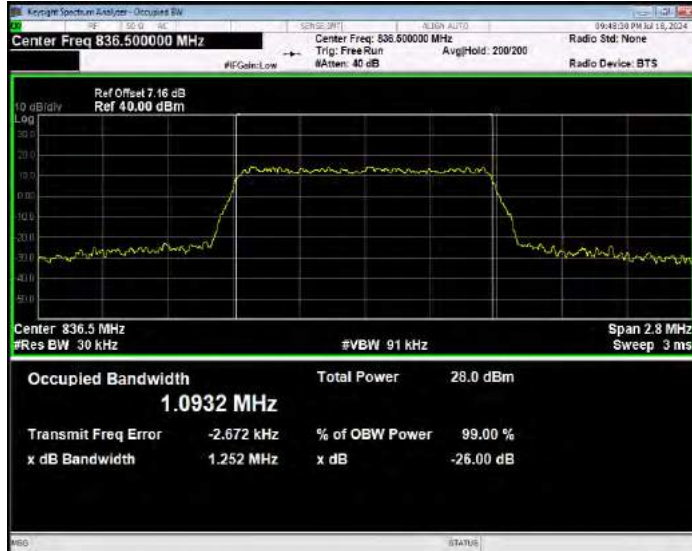

Band5 16QAM BW=1.4MHz Channel=20525 RB Size=6 Position=#0