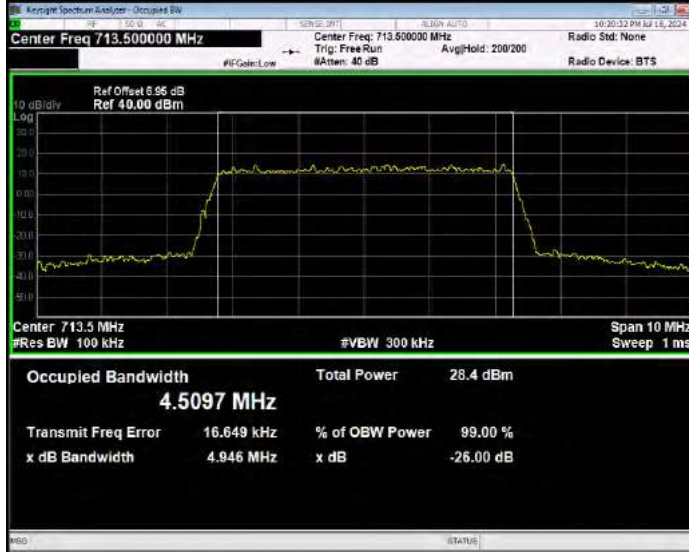

Band12 QPSK BW=3MHz Channel=23165 RB Size=15 Position=#0

Band12 QPSK BW=5MHz Channel=23035 RB Size=25 Position=#0

Band12 QPSK BW=5MHz Channel=23095 RB Size=25 Position=#0

Band12 QPSK BW=5MHz Channel=23155 RB Size=25 Position=#0