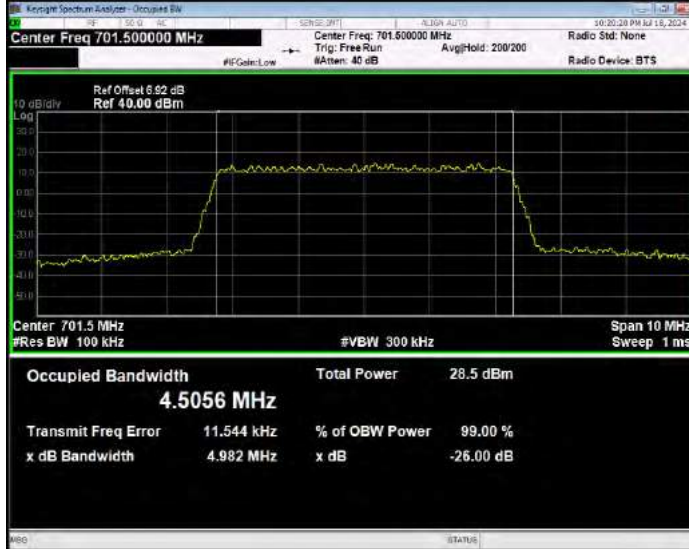

Band12 16QAM BW=5MHz Channel=23035 RB Size=25 Position=#0