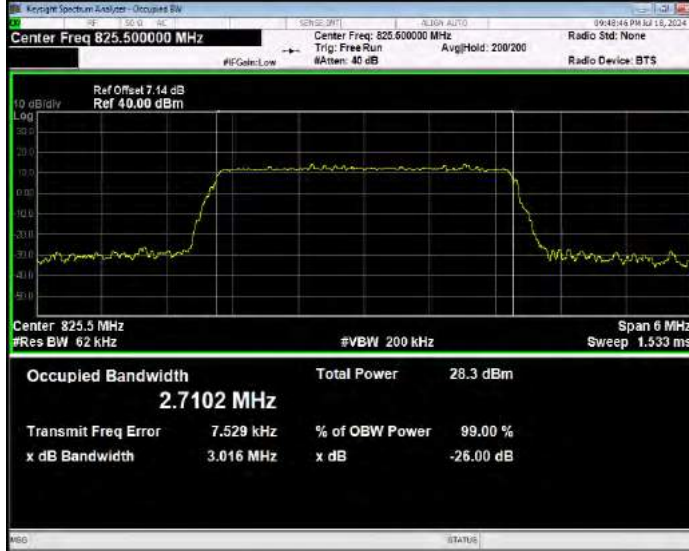

Band5 16QAM BW=3MHz Channel=20415 RB Size=15 Position=#0