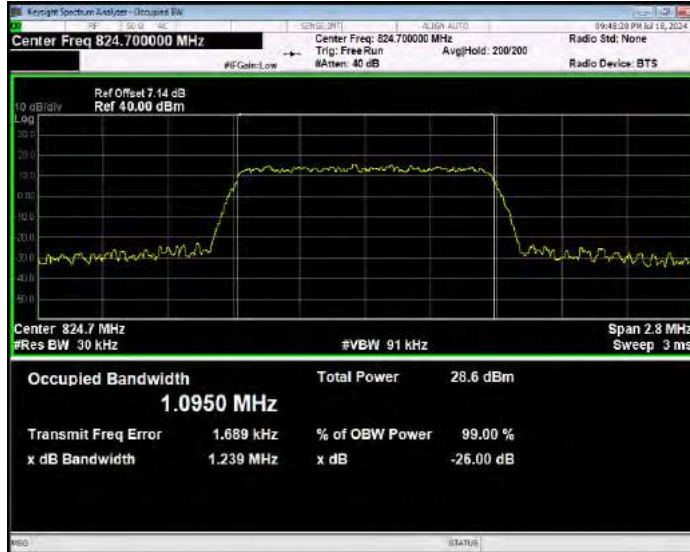

Band5 QPSK BW=1.4MHz Channel=20407 RB Size=6 Position=#0