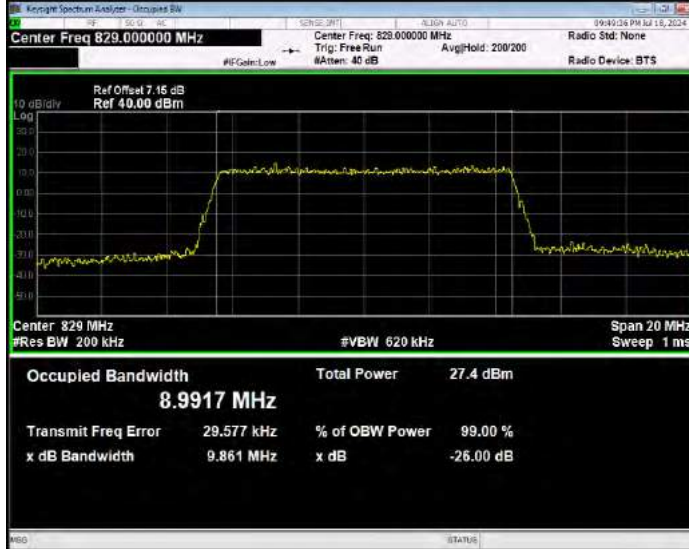

Band5 16QAM BW=1.4MHz Channel=20407 RB Size=6 Position=#0

Band5 16QAM BW=1.4MHz Channel=20525 RB Size=6 Position=#0

Band5 16QAM BW=1.4MHz Channel=20643 RB Size=6 Position=#0

Band5 16QAM BW=10MHz Channel=20450 RB Size=50 Position=#0