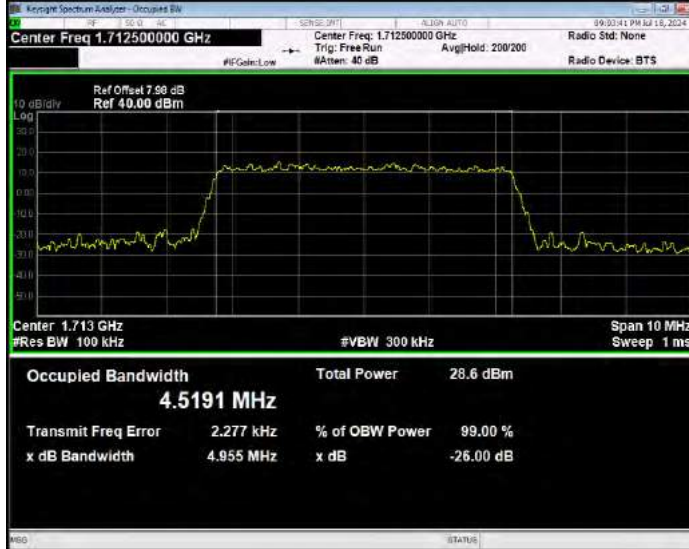

Band4 16QAM BW=3MHz Channel=19965 RB Size=15 Position=#0

Band4 16QAM BW=3MHz Channel=20175 RB Size=15 Position=#0

Band4 16QAM BW=3MHz Channel=20385 RB Size=15 Position=#0

Band4 16QAM BW=5MHz Channel=19975 RB Size=25 Position=#0