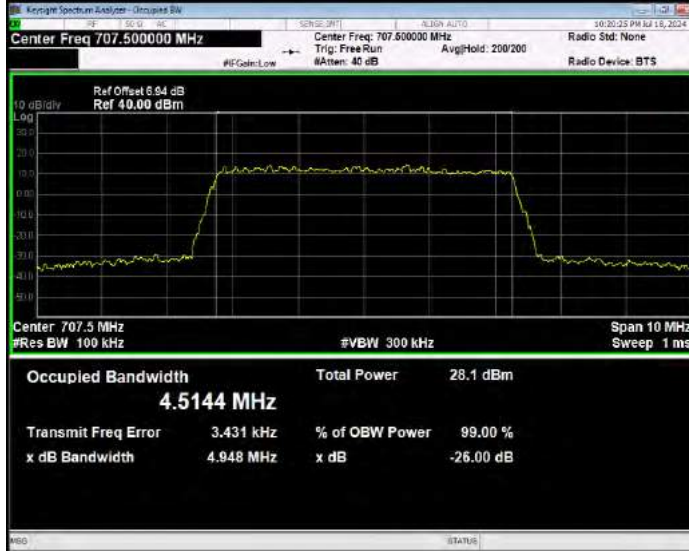

Band12 QPSK BW=5MHz Channel=23095 RB Size=25 Position=#0