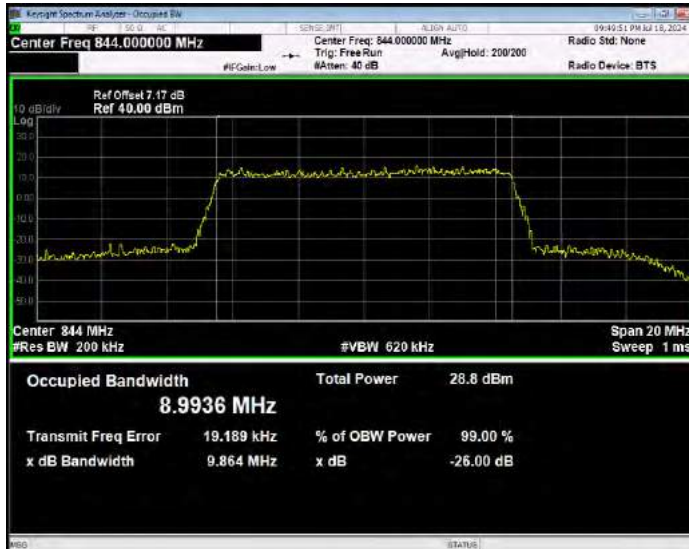

Band5 16QAM BW=10MHz Channel=20600 RB Size=50 Position=#0