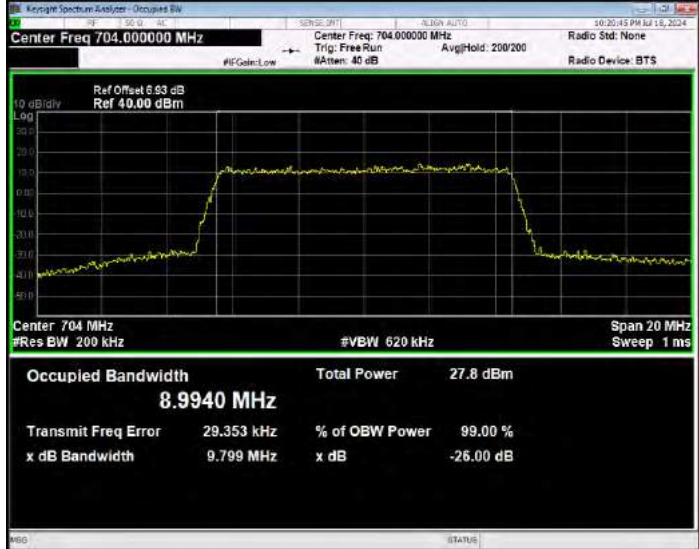

Band12 16QAM BW=1.4MHz Channel=23017 RB Size=6 Position=#0

Band12 16QAM BW=1.4MHz Channel=23095 RB Size=6 Position=#0

Band12 16QAM BW=1.4MHz Channel=23173 RB Size=6 Position=#0

Band12 16QAM BW=10MHz Channel=23060 RB Size=50 Position=#0