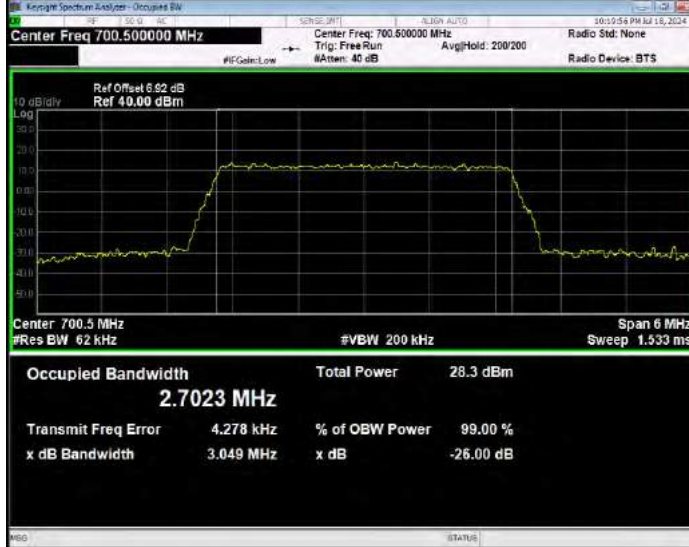

Band12 16QAM BW=3MHz Channel=23025 RB Size=15 Position=#0