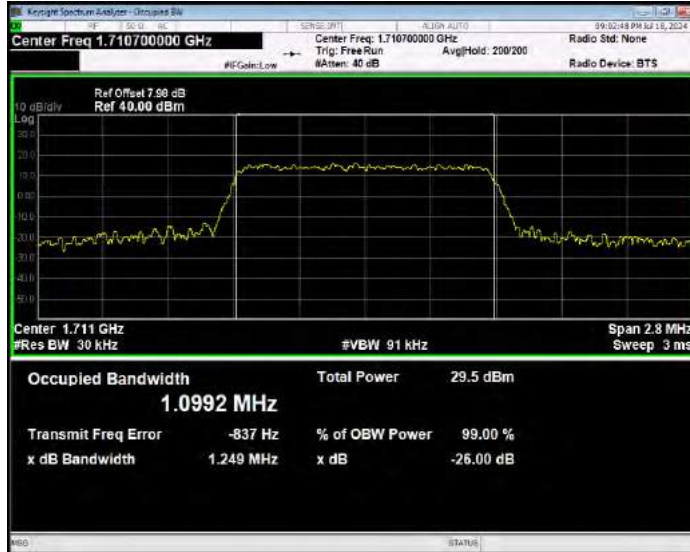

Band4 QPSK BW=1.4MHz Channel=19957 RB Size=6 Position=#0