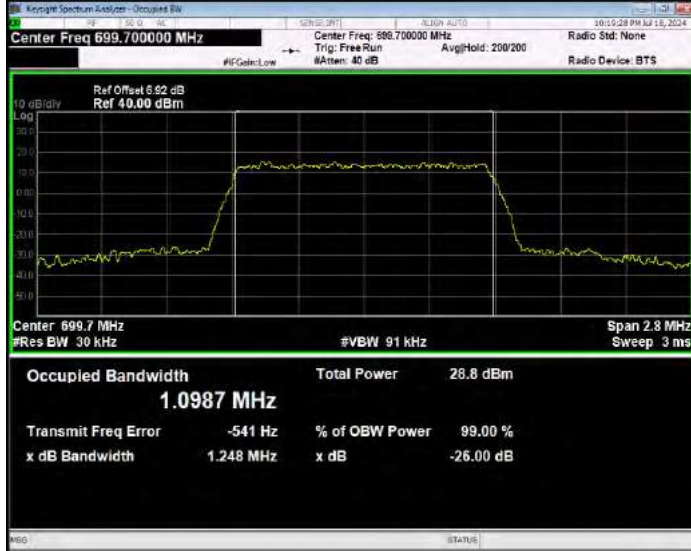

Band12 QPSK BW=1.4MHz Channel=23017 RB Size=6 Position=#0