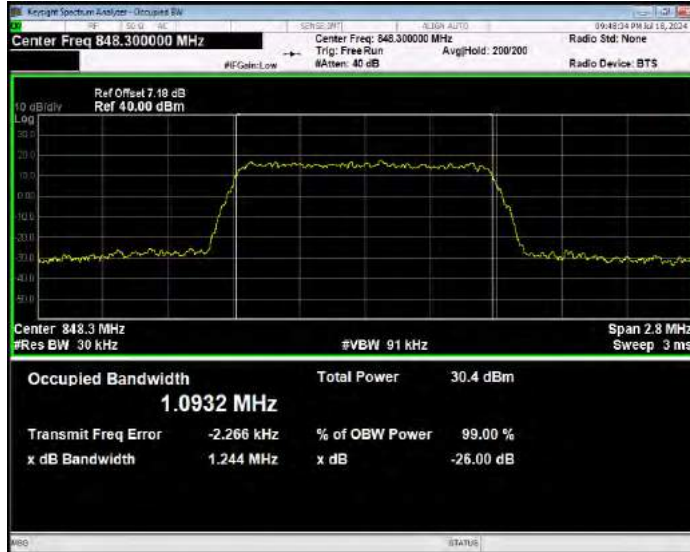

Band5 QPSK BW=1.4MHz Channel=20643 RB Size=6 Position=#0