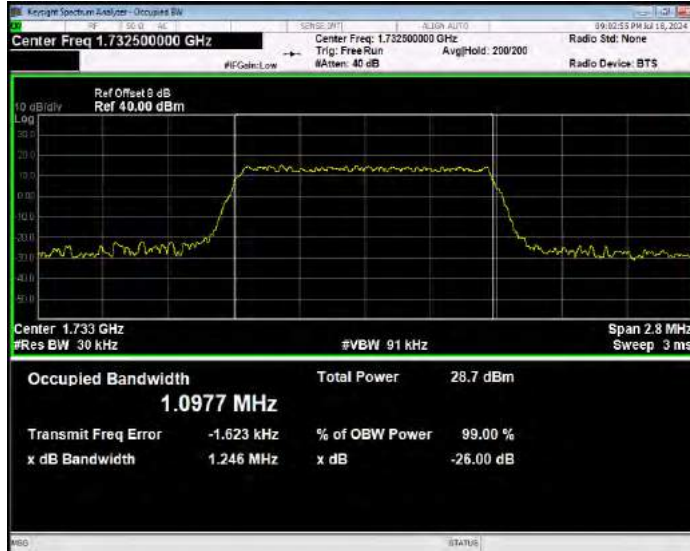

Band4 16QAM BW=5MHz Channel=20175 RB Size=25 Position=#0

Band4 16QAM BW=5MHz Channel=20375 RB Size=25 Position=#0

Band4 QPSK BW=1.4MHz Channel=19957 RB Size=6 Position=#0

Band4 QPSK BW=1.4MHz Channel=20175 RB Size=6 Position=#0