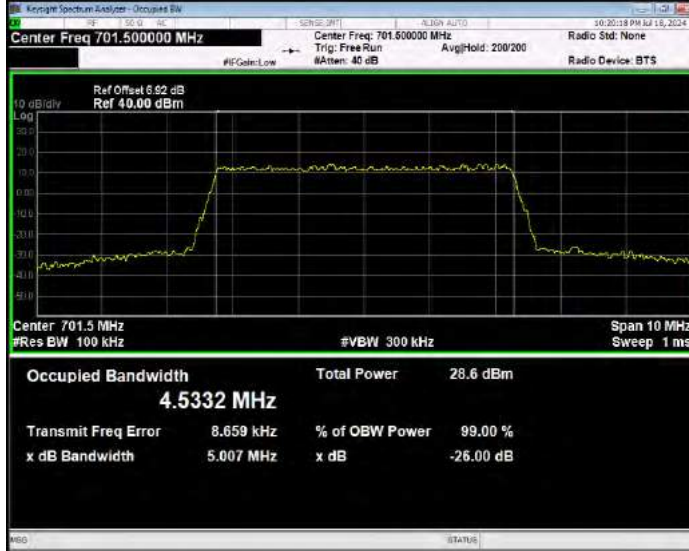

Band12 QPSK BW=5MHz Channel=23035 RB Size=25 Position=#0