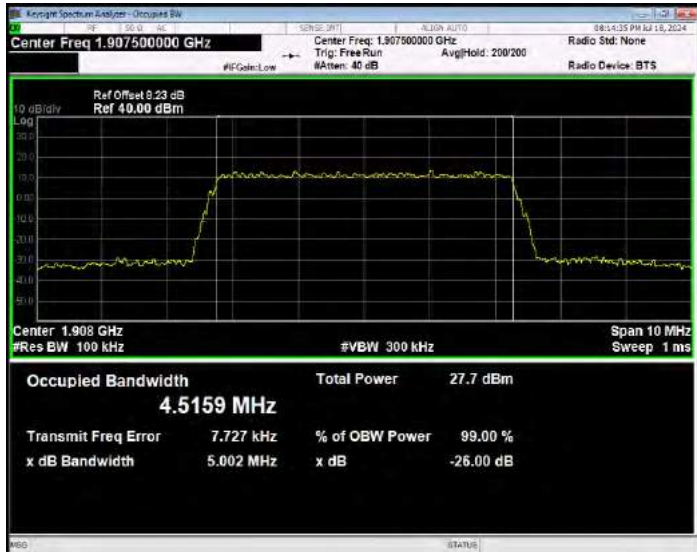

Band2 16QAM BW=5MHz Channel=19175 RB Size=25 Position=#0