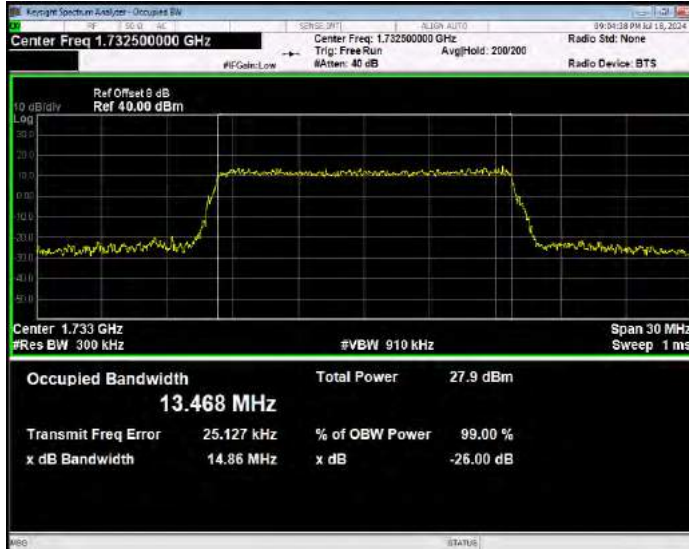

Band4 16QAM BW=10MHz Channel=20175 RB Size=50 Position=#0

Band4 16QAM BW=10MHz Channel=20350 RB Size=50 Position=#0

Band4 16QAM BW=15MHz Channel=20025 RB Size=75 Position=#0

Band4 16QAM BW=15MHz Channel=20175 RB Size=75 Position=#0