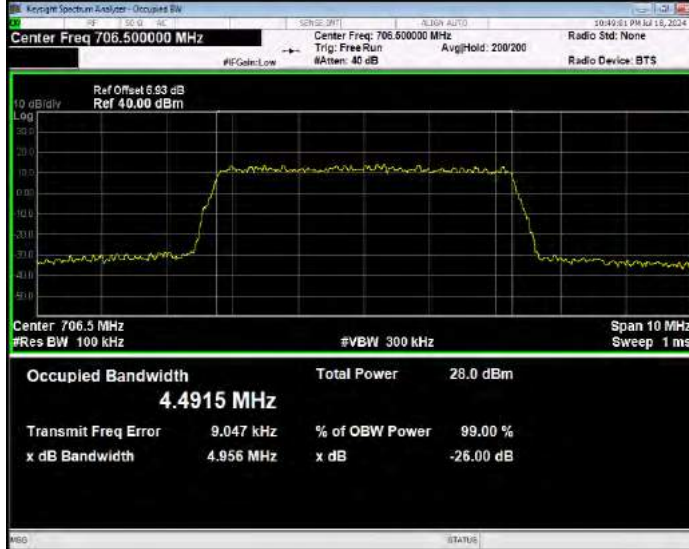

Band17 16QAM BW=10MHz Channel=23780 RB Size=50 Position=#0

Band17 16QAM BW=10MHz Channel=23790 RB Size=50 Position=#0

Band17 16QAM BW=10MHz Channel=23800 RB Size=50 Position=#0

Band17 16QAM BW=5MHz Channel=23755 RB Size=25 Position=#0