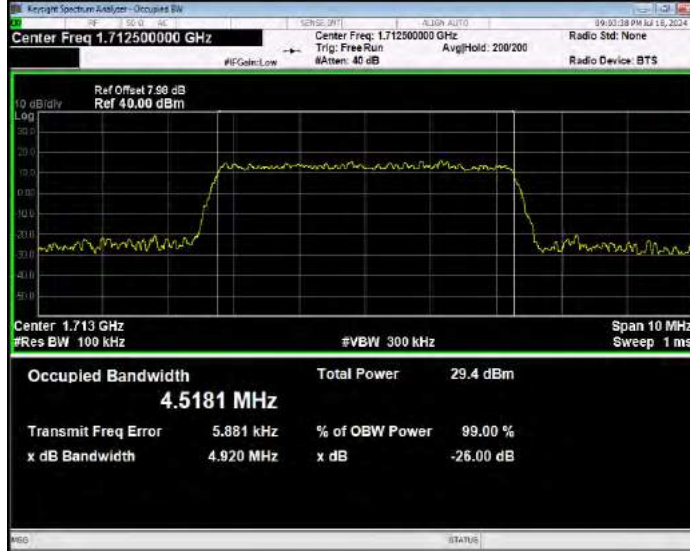

Band4 QPSK BW=5MHz Channel=19975 RB Size=25 Position=#0