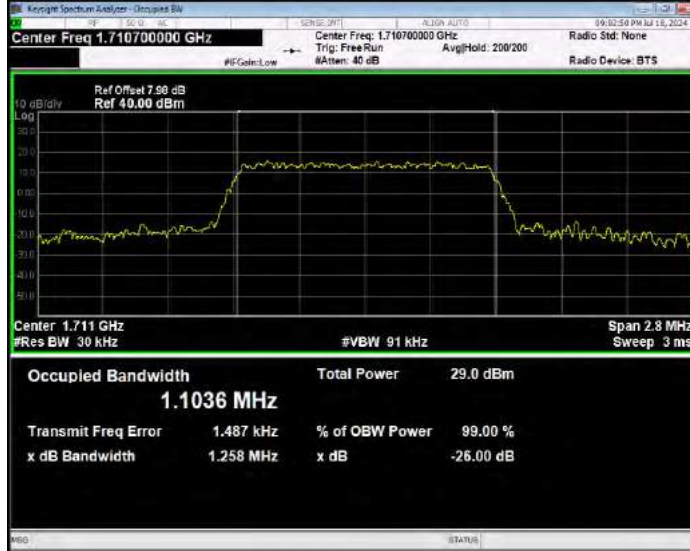

Band4 16QAM BW=1.4MHz Channel=19957 RB Size=6 Position=#0