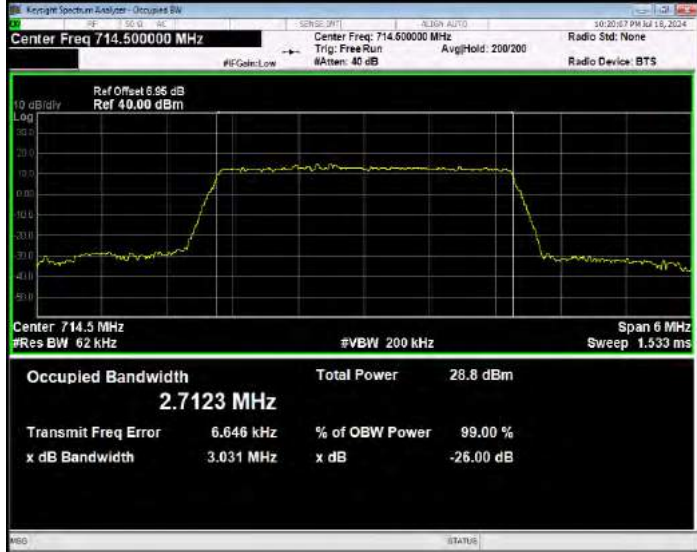

Band12 QPSK BW=3MHz Channel=23165 RB Size=15 Position=#0