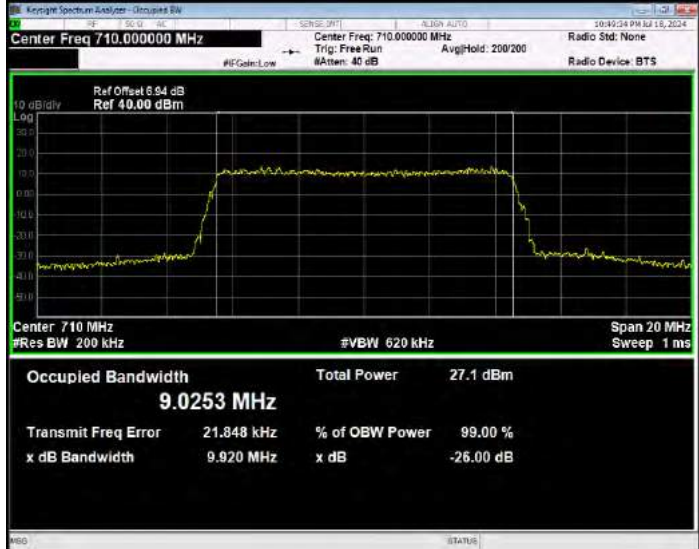

Band17 16QAM BW=10MHz Channel=23790 RB Size=50 Position=#0