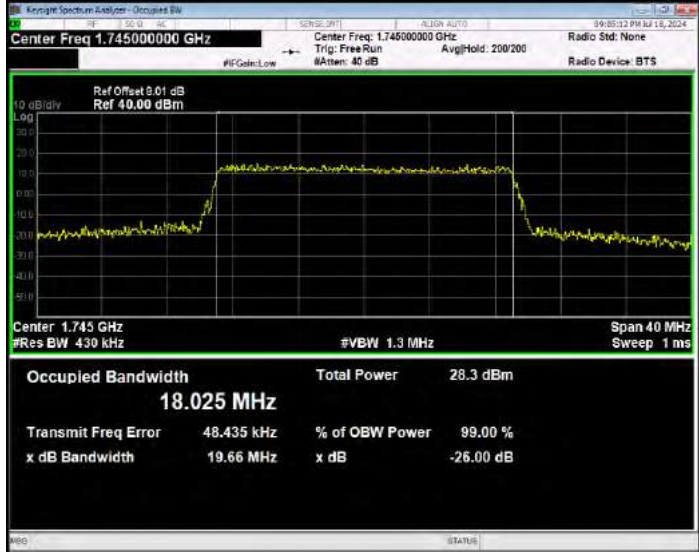

Band4 16QAM BW=15MHz Channel=20325 RB Size=75 Position=#0

Band4 16QAM BW=20MHz Channel=20050 RB Size=100 Position=#0

Band4 16QAM BW=20MHz Channel=20175 RB Size=100 Position=#0

Band4 16QAM BW=20MHz Channel=20300 RB Size=100 Position=#0