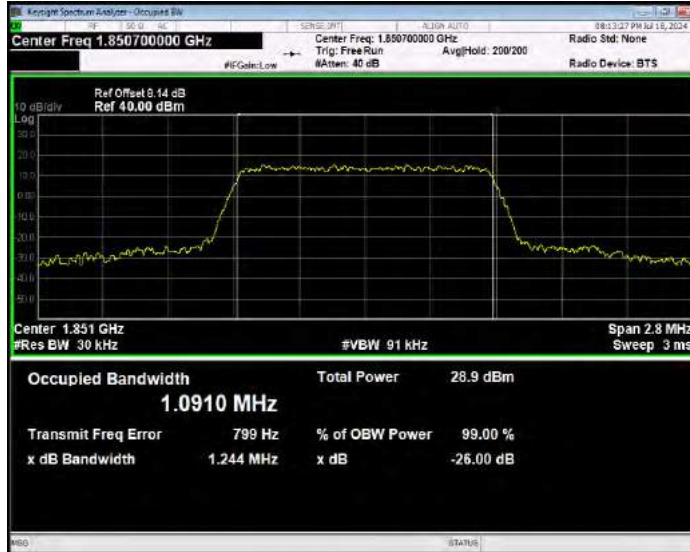

Band2 QPSK BW=1.4MHz Channel=18607 RB Size=6 Position=#0