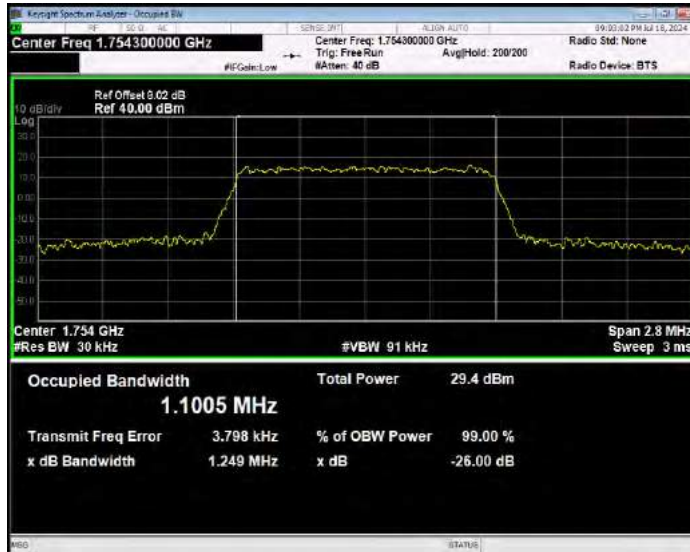

Band4 QPSK BW=1.4MHz Channel=20393 RB Size=6 Position=#0