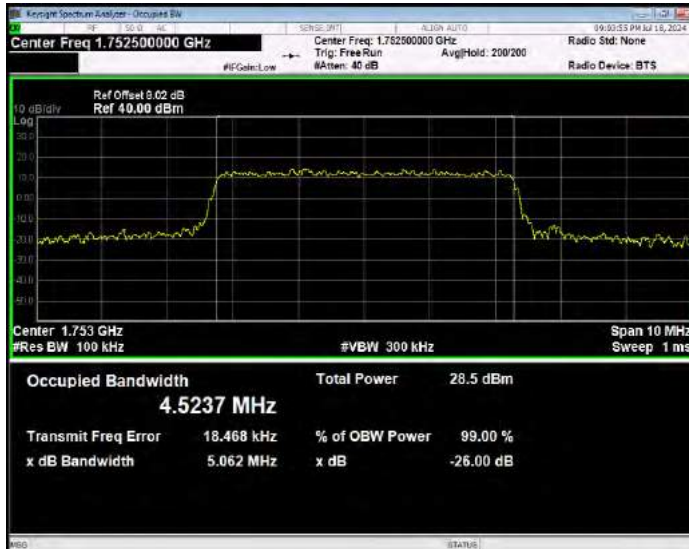

Band4 16QAM BW=5MHz Channel=20375 RB Size=25 Position=#0