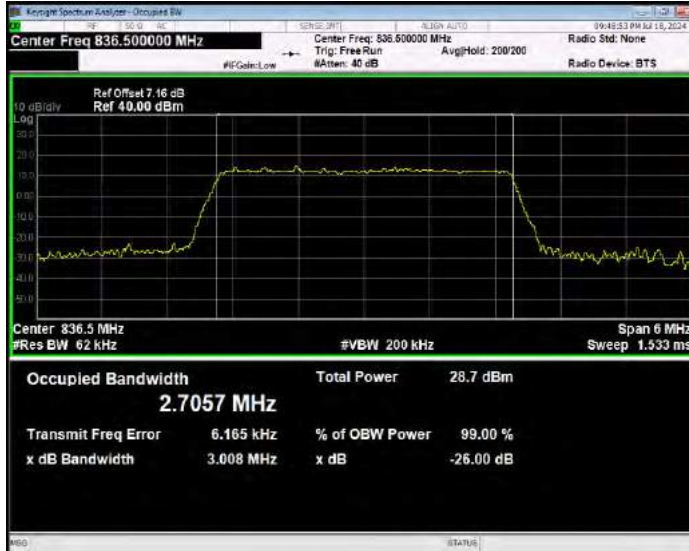

Band5 16QAM BW=10MHz Channel=20525 RB Size=50 Position=#0

Band5 16QAM BW=10MHz Channel=20600 RB Size=50 Position=#0

Band5 16QAM BW=3MHz Channel=20415 RB Size=15 Position=#0

Band5 16QAM BW=3MHz Channel=20525 RB Size=15 Position=#0