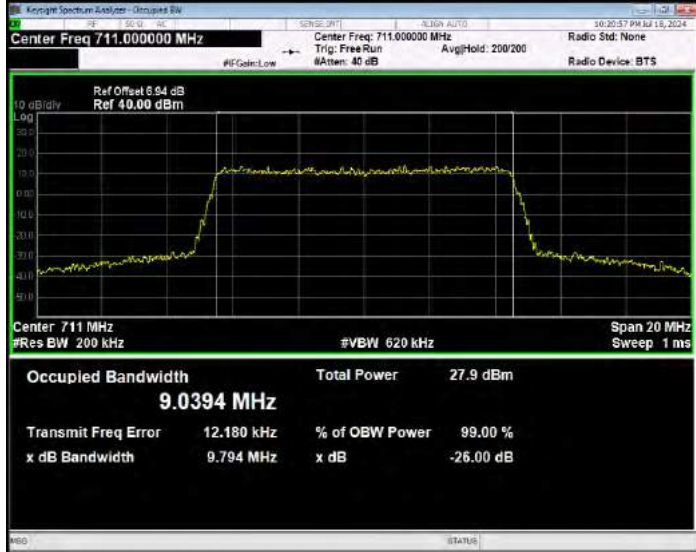

Band12 QPSK BW=10MHz Channel=23130 RB Size=50 Position=#0