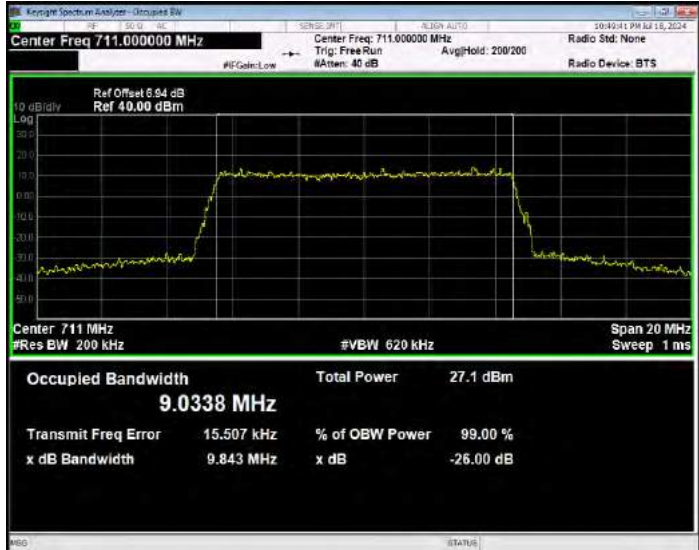

Band17 16QAM BW=10MHz Channel=23800 RB Size=50 Position=#0