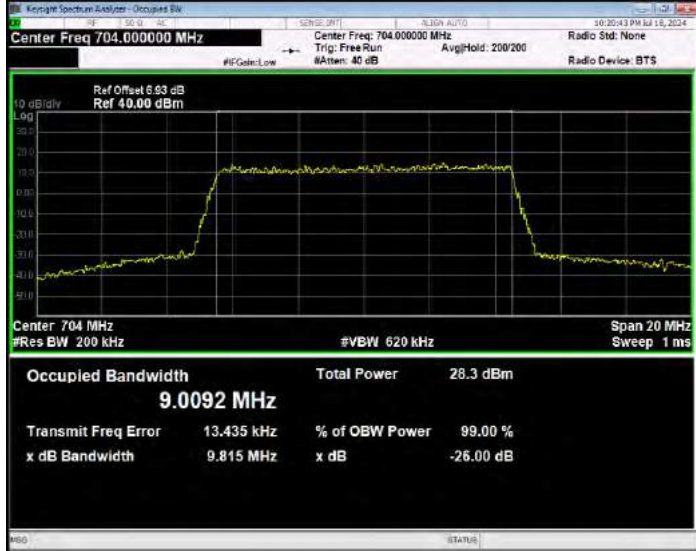

Band12 QPSK BW=1.4MHz Channel=23017 RB Size=6 Position=#0

Band12 QPSK BW=1.4MHz Channel=23095 RB Size=6 Position=#0

Band12 QPSK BW=1.4MHz Channel=23173 RB Size=6 Position=#0

Band12 QPSK BW=10MHz Channel=23060 RB Size=50 Position=#0