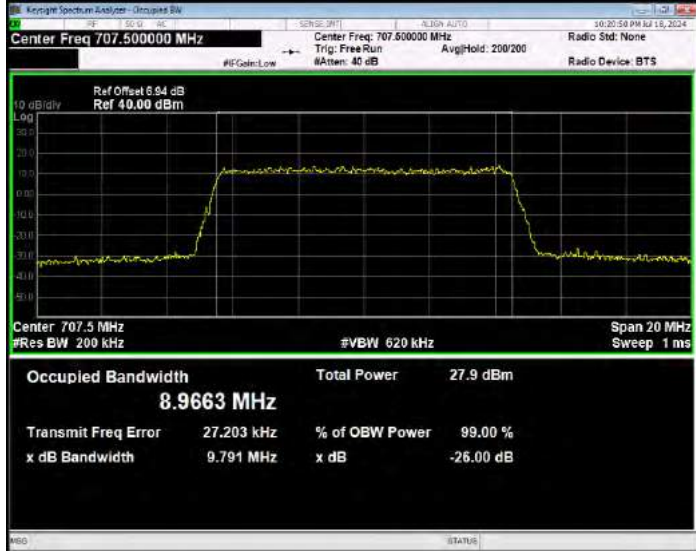

Band12 QPSK BW=10MHz Channel=23095 RB Size=50 Position=#0