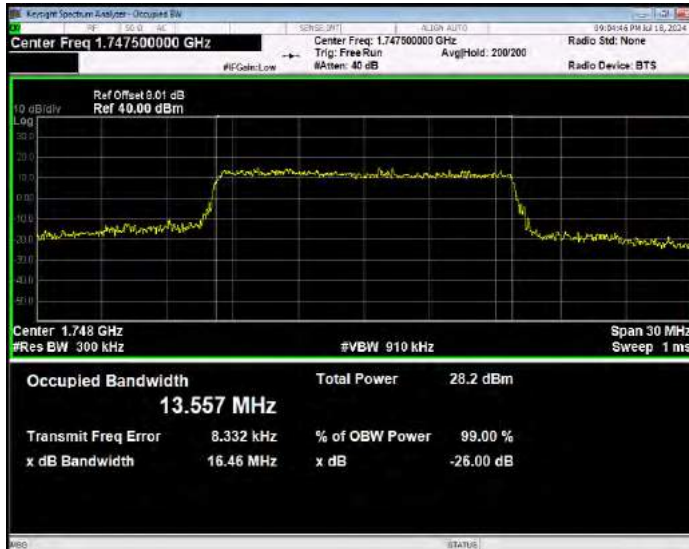

Band4 16QAM BW=15MHz Channel=20325 RB Size=75 Position=#0