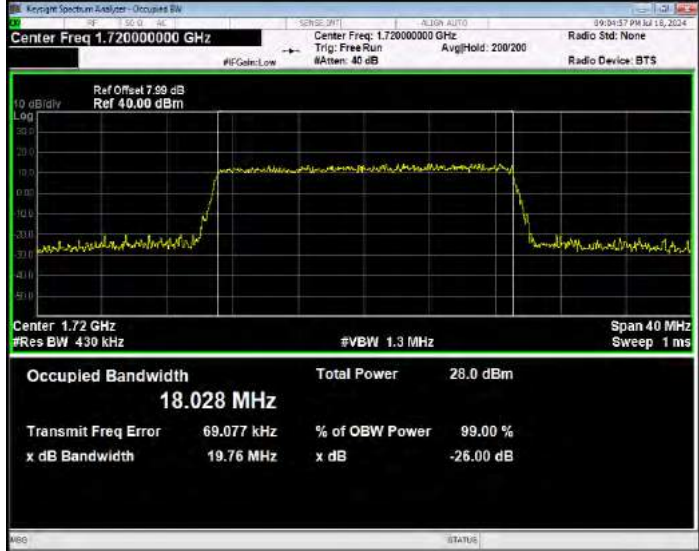

Band4 16QAM BW=20MHz Channel=20050 RB Size=100 Position=#0