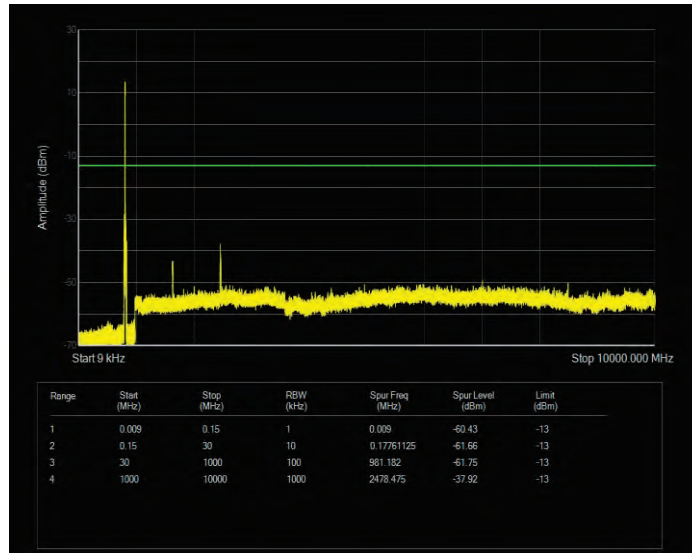

Band5 16QAM BW=1.4MHz Channel=20525 RB Size=6 Position=#0

Band5 16QAM BW=1.4MHz Channel=20643 RB Size=6 Position=#0

Band5 16QAM BW=10MHz Channel=20450 RB Size=50 Position=#0

Band5 16QAM BW=10MHz Channel=20525 RB Size=50 Position=#0

Band5 16QAM BW=10MHz Channel=20600 RB Size=50 Position=#0

Band5 16QAM BW=3MHz Channel=20415 RB Size=15 Position=#0

Band5 16QAM BW=3MHz Channel=20525 RB Size=15 Position=#0

Band5 16QAM BW=3MHz Channel=20635 RB Size=15 Position=#0

Band5 16QAM BW=5MHz Channel=20425 RB Size=25 Position=#0

Band5 16QAM BW=5MHz Channel=20525 RB Size=25 Position=#0

Band5 16QAM BW=5MHz Channel=20625 RB Size=25 Position=#0

Band5 QPSK BW=1.4MHz Channel=20407 RB Size=6 Position=#0