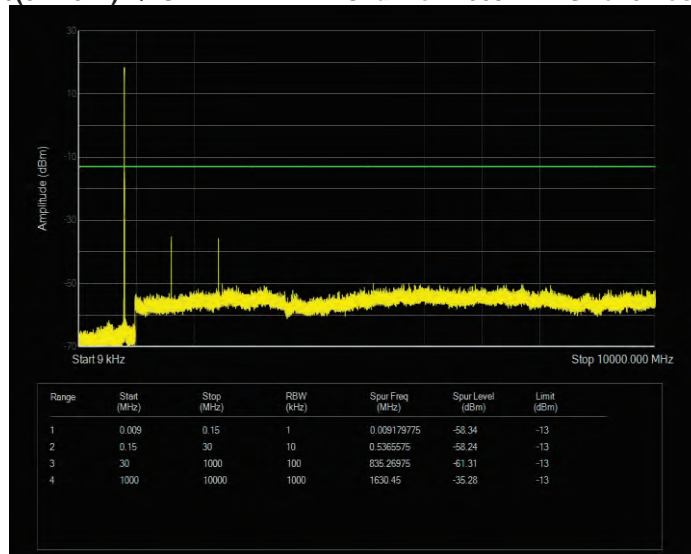

Band26(814-824) 16QAM BW=3MHz Channel=26705 RB Size=15 Position=#0

Band26(814-824) 16QAM BW=3MHz Channel=26740 RB Size=15 Position=#0

Band26(814-824) 16QAM BW=3MHz Channel=26775 RB Size=15 Position=#0

Band26(814-824) 16QAM BW=5MHz Channel=26715 RB Size=25 Position=#0

Band26(814-824) 16QAM BW=5MHz Channel=26740 RB Size=25 Position=#0

Band26(814-824) 16QAM BW=5MHz Channel=26765 RB Size=25 Position=#0

Band26(814-824) QPSK BW=1.4MHz Channel=26697 RB Size=6 Position=#0

Band26(814-824) QPSK BW=1.4MHz Channel=26740 RB Size=6 Position=#0