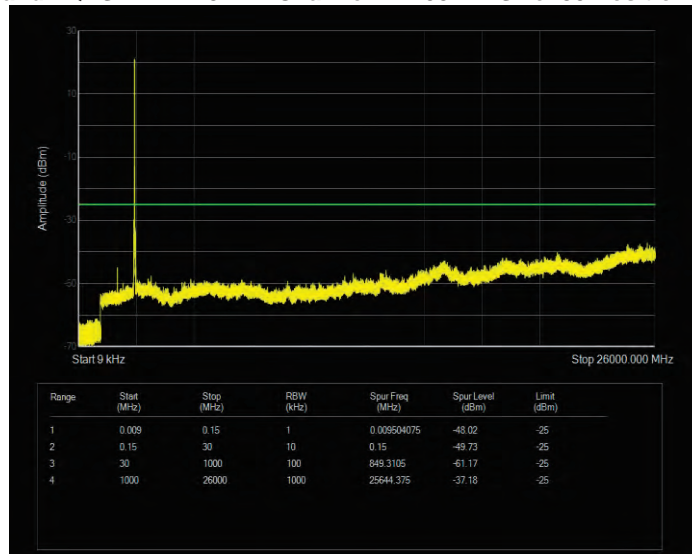

Band7 QPSK BW=10MHz Channel=21100 RB Size=50 Position=#0