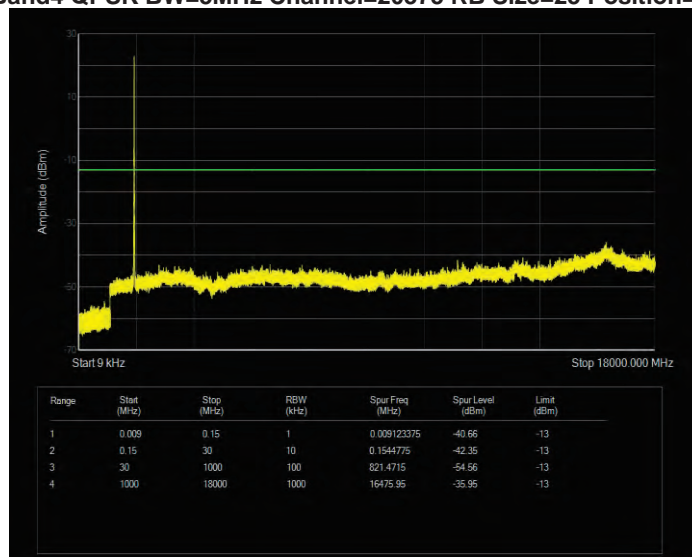

Band4 QPSK BW=5MHz Channel=19975 RB Size=25 Position=#0

Band4 QPSK BW=5MHz Channel=20175 RB Size=25 Position=#0

Band4 QPSK BW=5MHz Channel=20375 RB Size=25 Position=#0

Band5 16QAM BW=1.4MHz Channel=20407 RB Size=6 Position=#0

Band5 16QAM BW=1.4MHz Channel=20525 RB Size=6 Position=#0

Band5 16QAM BW=1.4MHz Channel=20643 RB Size=6 Position=#0

Band5 16QAM BW=10MHz Channel=20450 RB Size=50 Position=#0

Band5 16QAM BW=10MHz Channel=20525 RB Size=50 Position=#0