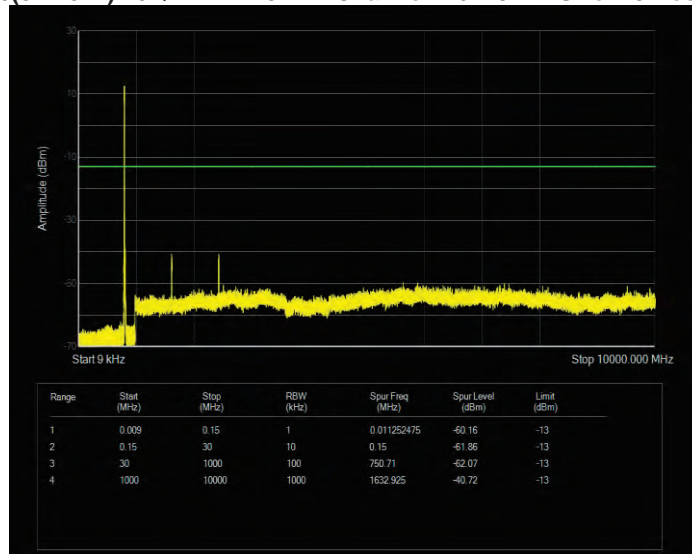

Band26(814-824) 16QAM BW=1.4MHz Channel=26740 RB Size=6 Position=#0

Band26(814-824) 16QAM BW=1.4MHz Channel=26783 RB Size=6 Position=#0

Band26(814-824) 16QAM BW=10MHz Channel=26740 RB Size=50 Position=#0

Band26(814-824) 16QAM BW=3MHz Channel=26705 RB Size=15 Position=#0

Band26(814-824) 16QAM BW=3MHz Channel=26740 RB Size=15 Position=#0

Band26(814-824) 16QAM BW=3MHz Channel=26775 RB Size=15 Position=#0

Band26(814-824) 16QAM BW=5MHz Channel=26715 RB Size=25 Position=#0

Band26(814-824) 16QAM BW=5MHz Channel=26740 RB Size=25 Position=#0

Band26(814-824) 16QAM BW=5MHz Channel=26765 RB Size=25 Position=#0

Band26(814-824) QPSK BW=1.4MHz Channel=26697 RB Size=6 Position=#0

Band26(814-824) QPSK BW=1.4MHz Channel=26740 RB Size=6 Position=#0