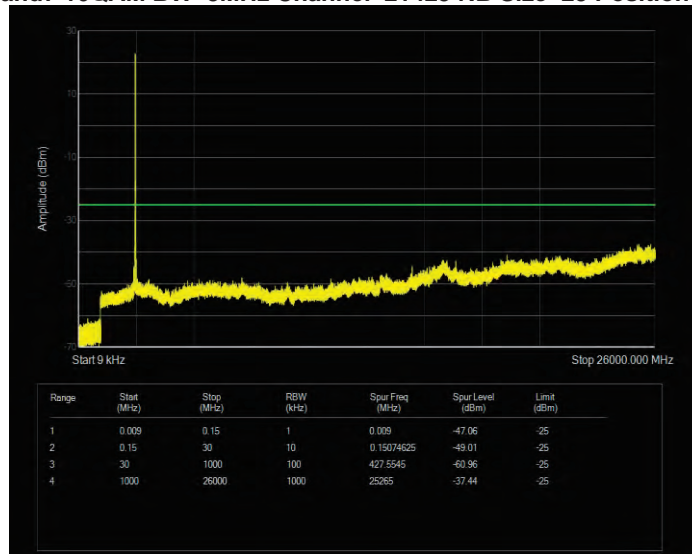

Band7 16QAM BW=15MHz Channel=21375 RB Size=75 Position=#0

Band7 16QAM BW=20MHz Channel=20850 RB Size=100 Position=#0

Band7 16QAM BW=20MHz Channel=21100 RB Size=100 Position=#0

Band7 16QAM BW=20MHz Channel=21350 RB Size=100 Position=#0

Band7 16QAM BW=5MHz Channel=20775 RB Size=25 Position=#0

Band7 16QAM BW=5MHz Channel=21100 RB Size=25 Position=#0

Band7 16QAM BW=5MHz Channel=21425 RB Size=25 Position=#0

Band7 QPSK BW=10MHz Channel=20800 RB Size=50 Position=#0