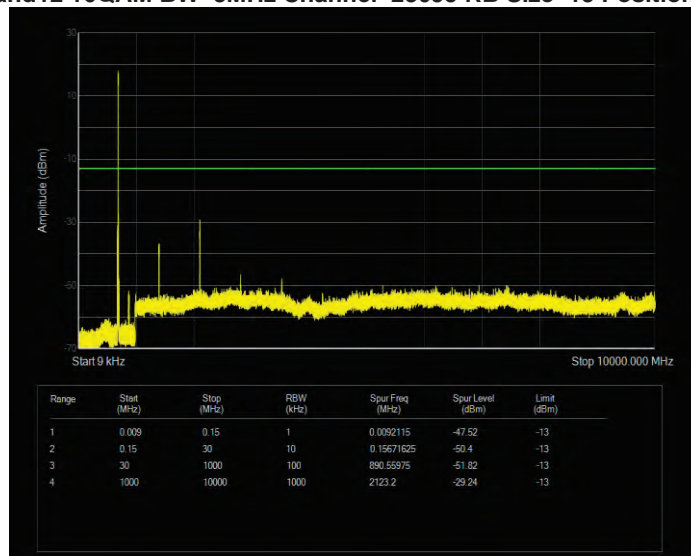

Band12 16QAM BW=3MHz Channel=23095 RB Size=15 Position=#0