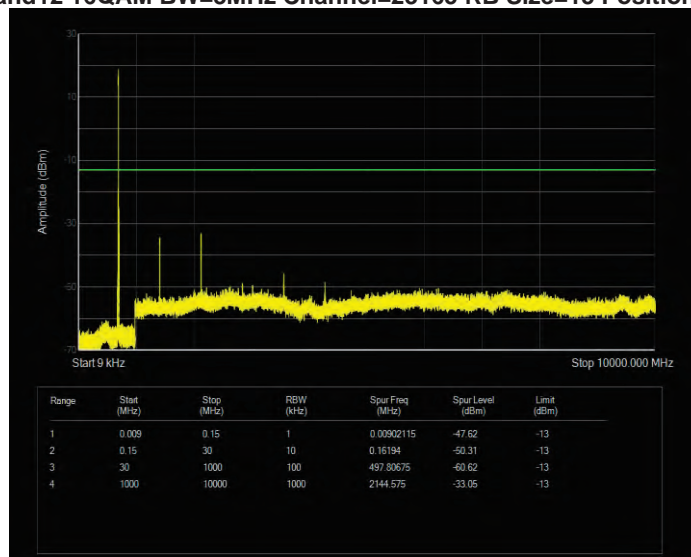

Band12 16QAM BW=10MHz Channel=23130 RB Size=50 Position=#0

Band12 16QAM BW=3MHz Channel=23025 RB Size=15 Position=#0

Band12 16QAM BW=3MHz Channel=23095 RB Size=15 Position=#0

Band12 16QAM BW=3MHz Channel=23165 RB Size=15 Position=#0