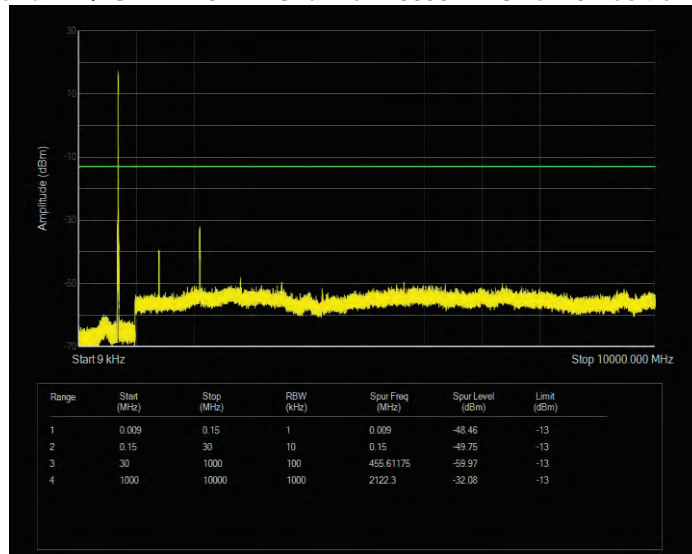

Band12 QPSK BW=5MHz Channel=23095 RB Size=25 Position=#0