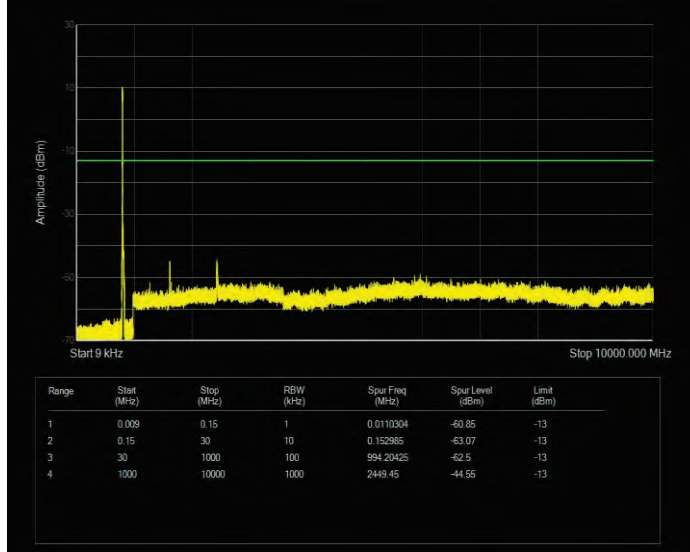

Band25 QPSK BW=5MHz Channel=26065 RB Size=25 Position=#0

Band25 QPSK BW=5MHz Channel=26365 RB Size=25 Position=#0

Band25 QPSK BW=5MHz Channel=26665 RB Size=25 Position=#0

Band26(814-824) 16QAM BW=1.4MHz Channel=26697 RB Size=6 Position=#0

Band26(814-824) 16QAM BW=1.4MHz Channel=26740 RB Size=6 Position=#0

Band26(814-824) 16QAM BW=1.4MHz Channel=26783 RB Size=6 Position=#0

Band26(814-824) 16QAM BW=10MHz Channel=26740 RB Size=50 Position=#0