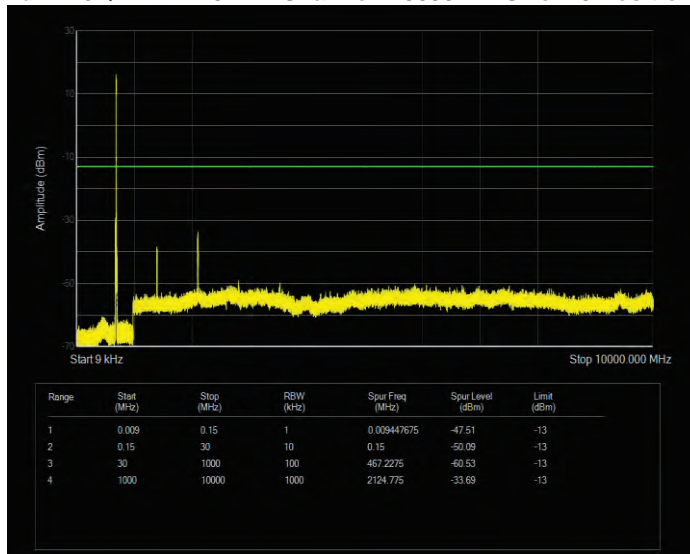

Band12 16QAM BW=5MHz Channel=23095 RB Size=25 Position=#0