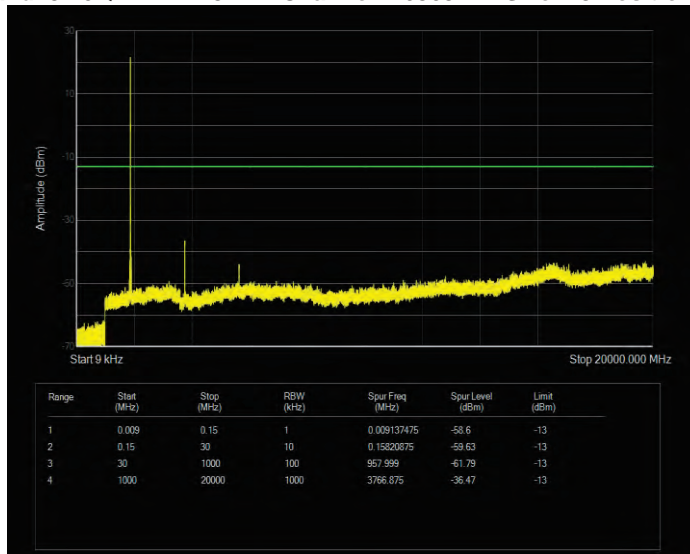

Band25 16QAM BW=3MHz Channel=26365 RB Size=15 Position=#0