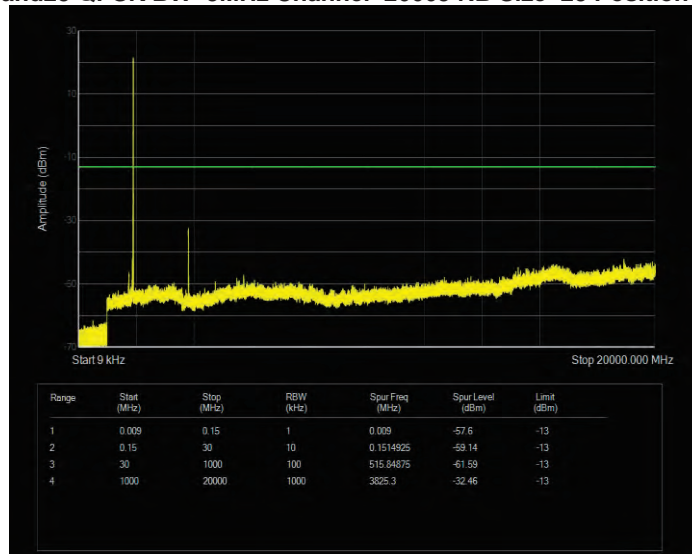

Band26(814-824) 16QAM BW=1.4MHz Channel=26697 RB Size=6 Position=#0

Band25 QPSK BW=5MHz Channel=26665 RB Size=25 Position=#0