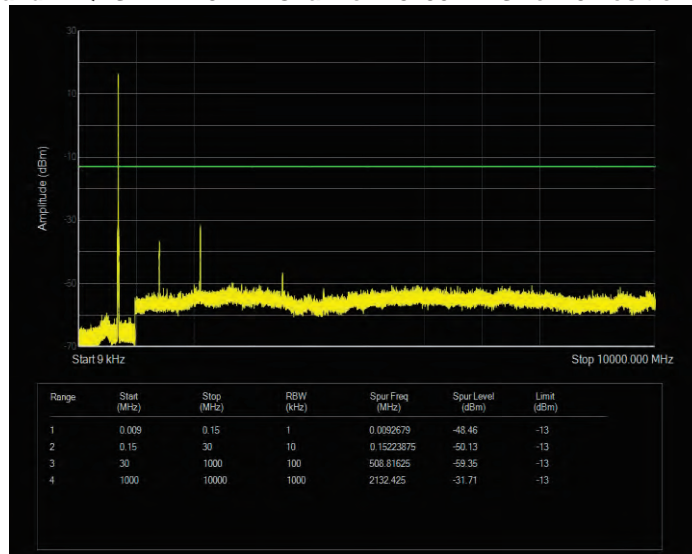

Band17 QPSK BW=5MHz Channel=23790 RB Size=25 Position=#0