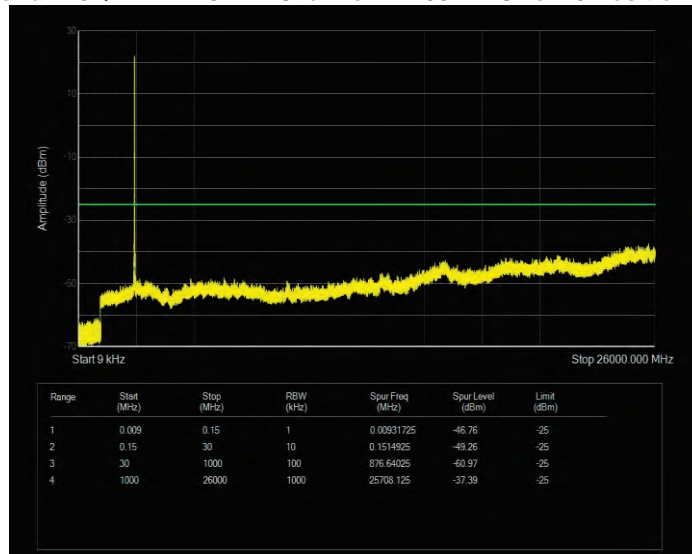

Band7 16QAM BW=15MHz Channel=21375 RB Size=75 Position=#0

Band7 16QAM BW=20MHz Channel=20850 RB Size=100 Position=#0

Band7 16QAM BW=20MHz Channel=21100 RB Size=100 Position=#0

Band7 16QAM BW=20MHz Channel=21350 RB Size=100 Position=#0

Band7 16QAM BW=5MHz Channel=20775 RB Size=25 Position=#0

Band7 16QAM BW=5MHz Channel=21100 RB Size=25 Position=#0

Band7 16QAM BW=5MHz Channel=21425 RB Size=25 Position=#0

Band7 QPSK BW=10MHz Channel=20800 RB Size=50 Position=#0