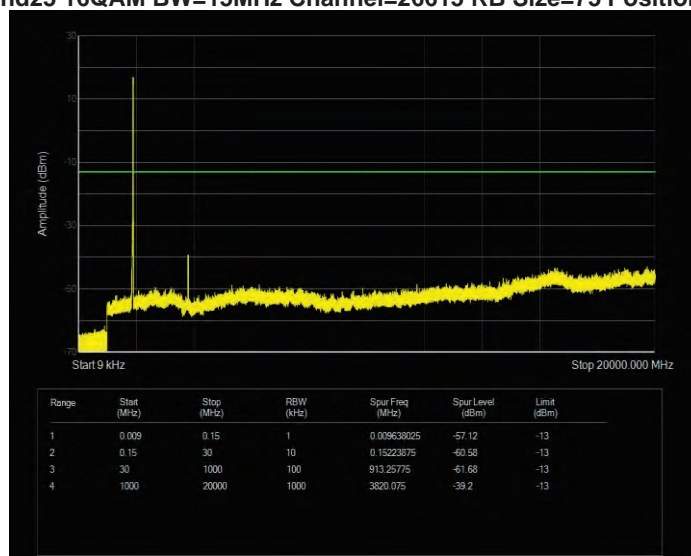

Band25 16QAM BW=10MHz Channel=26640 RB Size=50 Position=#0

Band25 16QAM BW=15MHz Channel=26115 RB Size=75 Position=#0

Band25 16QAM BW=15MHz Channel=26365 RB Size=75 Position=#0

Band25 16QAM BW=15MHz Channel=26615 RB Size=75 Position=#0