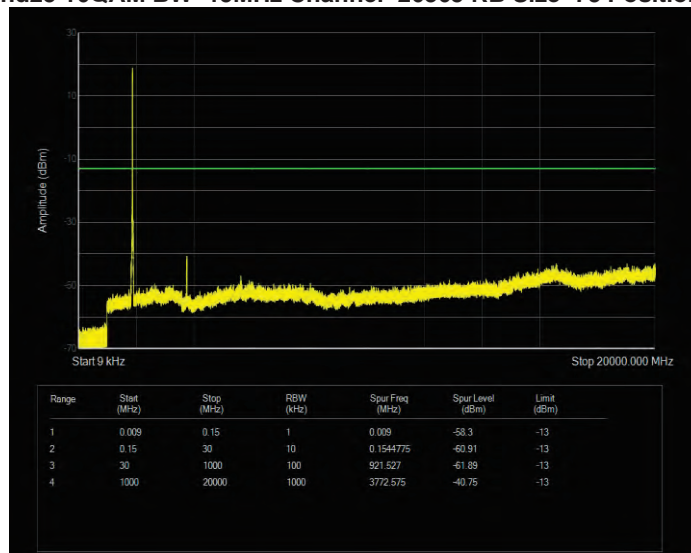

Band25 16QAM BW=1.4MHz Channel=26365 RB Size=6 Position=#0

Band25 16QAM BW=1.4MHz Channel=26683 RB Size=6 Position=#0

Band25 16QAM BW=10MHz Channel=26090 RB Size=50 Position=#0

Band25 16QAM BW=10MHz Channel=26365 RB Size=50 Position=#0

Band25 16QAM BW=10MHz Channel=26640 RB Size=50 Position=#0

Band25 16QAM BW=15MHz Channel=26115 RB Size=75 Position=#0

Band25 16QAM BW=15MHz Channel=26365 RB Size=75 Position=#0

Band25 16QAM BW=15MHz Channel=26615 RB Size=75 Position=#0