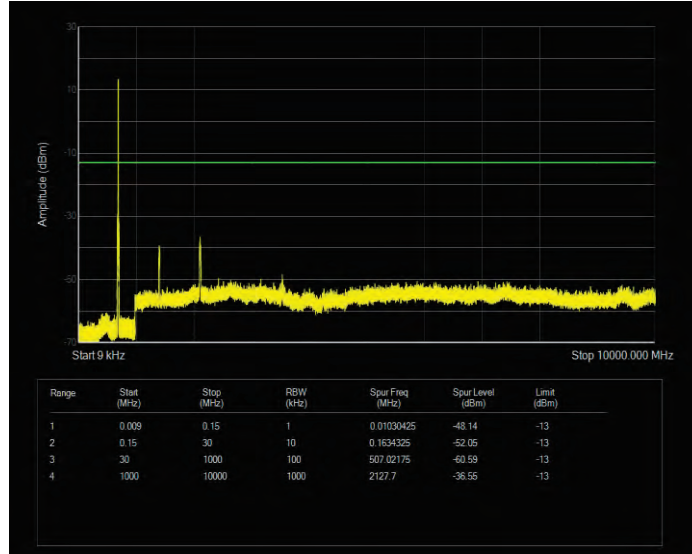

Band17 QPSK BW=10MHz Channel=23780 RB Size=50 Position=#0