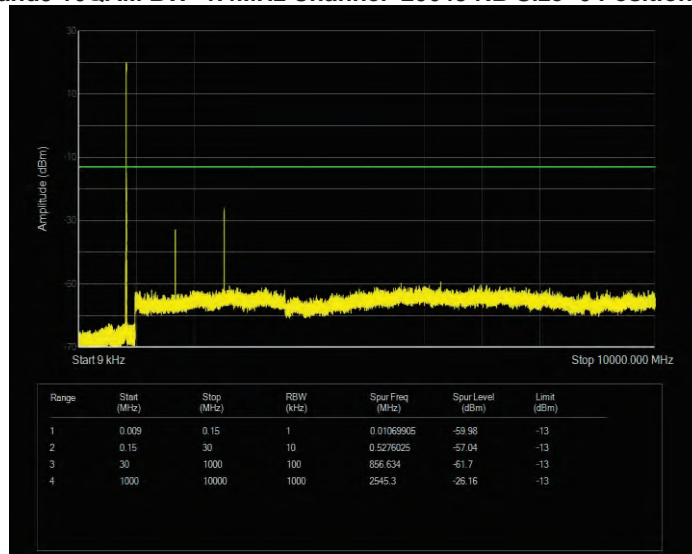

Band4 QPSK BW=5MHz Channel=19975 RB Size=25 Position=#0

Band4 QPSK BW=5MHz Channel=20175 RB Size=25 Position=#0

Band4 QPSK BW=5MHz Channel=20375 RB Size=25 Position=#0

Band5 16QAM BW=1.4MHz Channel=20407 RB Size=6 Position=#0

Band5 16QAM BW=1.4MHz Channel=20525 RB Size=6 Position=#0

Band5 16QAM BW=1.4MHz Channel=20643 RB Size=6 Position=#0

Band5 16QAM BW=10MHz Channel=20450 RB Size=50 Position=#0

Band5 16QAM BW=10MHz Channel=20525 RB Size=50 Position=#0