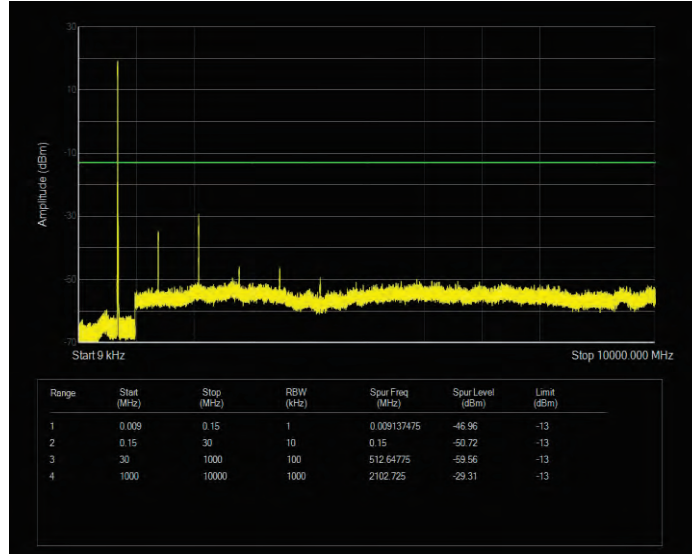

Band12 QPSK BW=3MHz Channel=23025 RB Size=15 Position=#0