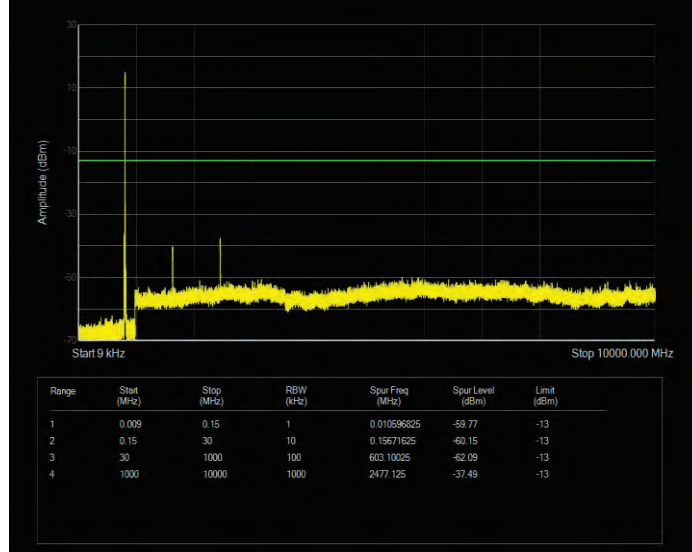

Band4 QPSK BW=5MHz Channel=19975 RB Size=25 Position=#0

Band4 QPSK BW=5MHz Channel=20175 RB Size=25 Position=#0

Band4 QPSK BW=5MHz Channel=20375 RB Size=25 Position=#0

Band5 16QAM BW=1.4MHz Channel=20407 RB Size=6 Position=#0

Band5 16QAM BW=1.4MHz Channel=20525 RB Size=6 Position=#0

Band5 16QAM BW=1.4MHz Channel=20643 RB Size=6 Position=#0

Band5 16QAM BW=10MHz Channel=20450 RB Size=50 Position=#0

Band5 16QAM BW=10MHz Channel=20525 RB Size=50 Position=#0

Band5 16QAM BW=10MHz Channel=20600 RB Size=50 Position=#0

Band5 16QAM BW=3MHz Channel=20415 RB Size=15 Position=#0

Band5 16QAM BW=3MHz Channel=20525 RB Size=15 Position=#0

Band5 16QAM BW=3MHz Channel=20635 RB Size=15 Position=#0