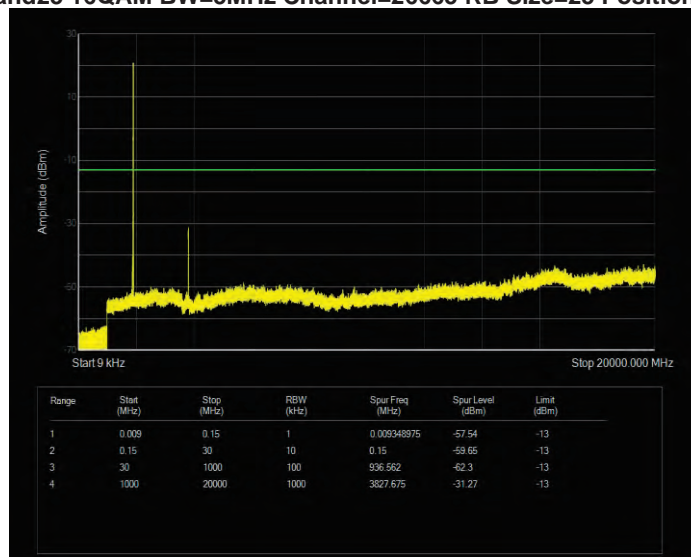

Band25 16QAM BW=20MHz Channel=26140 RB Size=100 Position=#0

Band25 16QAM BW=20MHz Channel=26365 RB Size=100 Position=#0

Band25 16QAM BW=20MHz Channel=26590 RB Size=100 Position=#0

Band25 16QAM BW=3MHz Channel=26055 RB Size=15 Position=#0

Band25 16QAM BW=3MHz Channel=26365 RB Size=15 Position=#0

Band25 16QAM BW=3MHz Channel=26675 RB Size=15 Position=#0

Band25 16QAM BW=5MHz Channel=26065 RB Size=25 Position=#0

Band25 16QAM BW=5MHz Channel=26365 RB Size=25 Position=#0

Band25 16QAM BW=5MHz Channel=26665 RB Size=25 Position=#0

Band25 QPSK BW=1.4MHz Channel=26047 RB Size=6 Position=#0

Band25 QPSK BW=1.4MHz Channel=26365 RB Size=6 Position=#0

Band25 QPSK BW=1.4MHz Channel=26683 RB Size=6 Position=#0