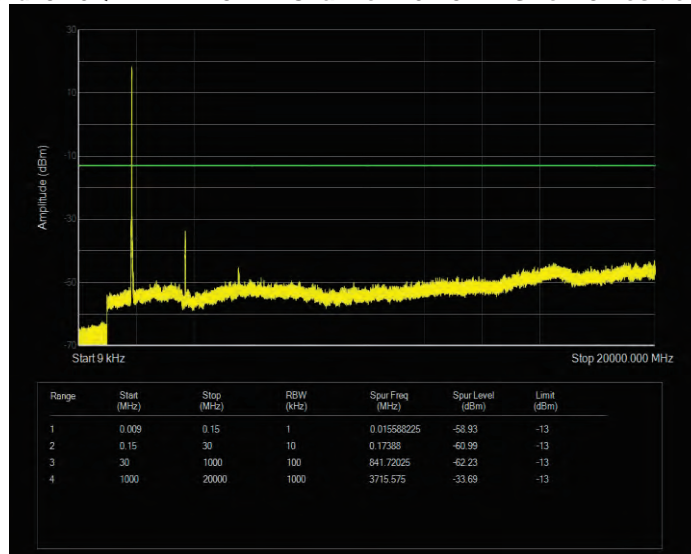

Band25 16QAM BW=15MHz Channel=26115 RB Size=75 Position=#0