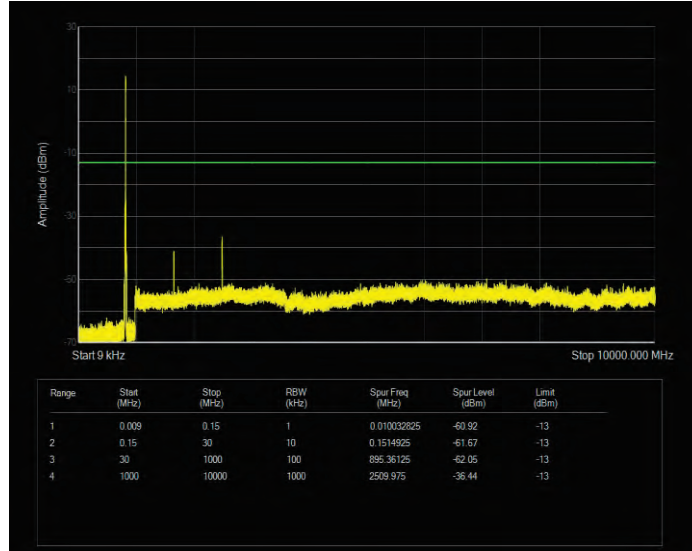

Band5 16QAM BW=1.4MHz Channel=20525 RB Size=6 Position=#0

Band5 16QAM BW=1.4MHz Channel=20643 RB Size=6 Position=#0

Band5 16QAM BW=10MHz Channel=20450 RB Size=50 Position=#0

Band5 16QAM BW=10MHz Channel=20525 RB Size=50 Position=#0

Band5 16QAM BW=10MHz Channel=20600 RB Size=50 Position=#0

Band5 16QAM BW=3MHz Channel=20415 RB Size=15 Position=#0

Band5 16QAM BW=3MHz Channel=20525 RB Size=15 Position=#0

Band5 16QAM BW=3MHz Channel=20635 RB Size=15 Position=#0

Band5 16QAM BW=5MHz Channel=20425 RB Size=25 Position=#0

Band5 16QAM BW=5MHz Channel=20525 RB Size=25 Position=#0

Band5 16QAM BW=5MHz Channel=20625 RB Size=25 Position=#0

Band5 QPSK BW=1.4MHz Channel=20407 RB Size=6 Position=#0