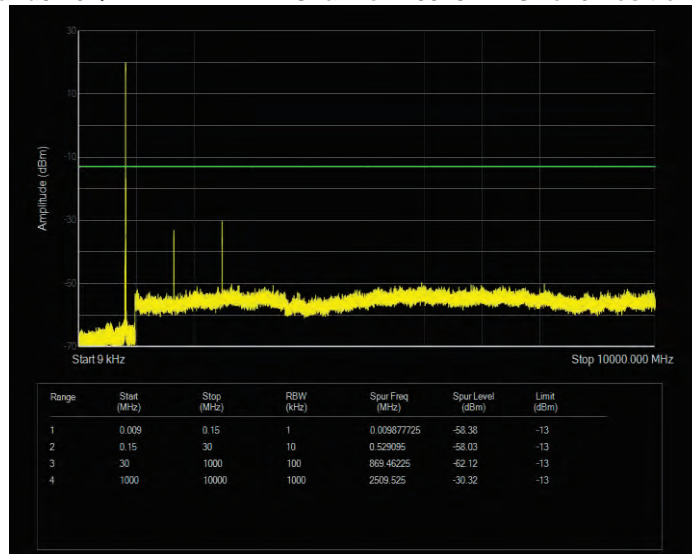

Band4 QPSK BW=5MHz Channel=19975 RB Size=25 Position=#0

Band4 QPSK BW=5MHz Channel=20175 RB Size=25 Position=#0

Band4 QPSK BW=5MHz Channel=20375 RB Size=25 Position=#0

Band5 16QAM BW=1.4MHz Channel=20407 RB Size=6 Position=#0

Band5 16QAM BW=1.4MHz Channel=20525 RB Size=6 Position=#0

Band5 16QAM BW=1.4MHz Channel=20643 RB Size=6 Position=#0

Band5 16QAM BW=10MHz Channel=20450 RB Size=50 Position=#0

Band5 16QAM BW=10MHz Channel=20525 RB Size=50 Position=#0