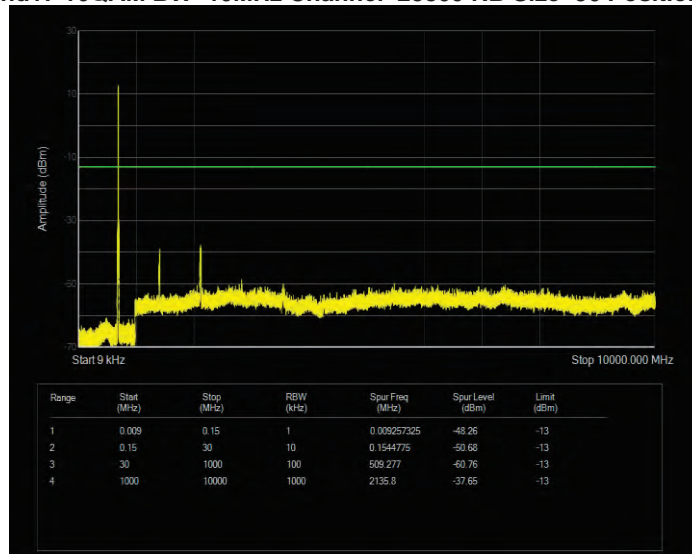

Band17 16QAM BW=10MHz Channel=23800 RB Size=50 Position=#0