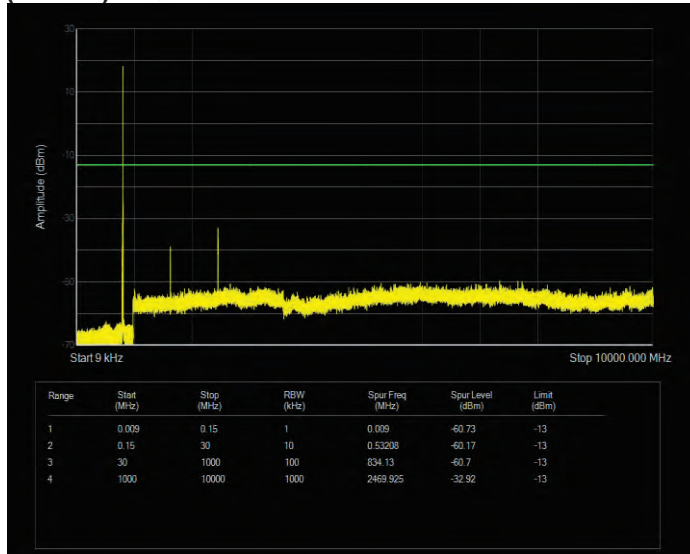

Band25 QPSK BW=5MHz Channel=26065 RB Size=25 Position=#0

Band25 QPSK BW=5MHz Channel=26365 RB Size=25 Position=#0

Band25 QPSK BW=5MHz Channel=26665 RB Size=25 Position=#0

Band26(814-824) 16QAM BW=1.4MHz Channel=26697 RB Size=6 Position=#0

Band26(814-824) 16QAM BW=1.4MHz Channel=26740 RB Size=6 Position=#0

Band26(814-824) 16QAM BW=1.4MHz Channel=26783 RB Size=6 Position=#0

Band26(814-824) 16QAM BW=10MHz Channel=26740 RB Size=50 Position=#0