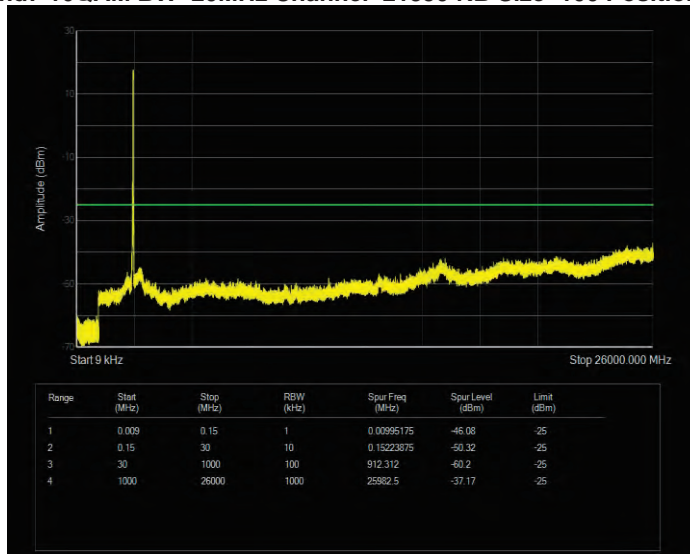

Band7 16QAM BW=15MHz Channel=21375 RB Size=75 Position=#0

Band7 16QAM BW=20MHz Channel=20850 RB Size=100 Position=#0

Band7 16QAM BW=20MHz Channel=21100 RB Size=100 Position=#0

Band7 16QAM BW=20MHz Channel=21350 RB Size=100 Position=#0

Band7 16QAM BW=5MHz Channel=20775 RB Size=25 Position=#0

Band7 16QAM BW=5MHz Channel=21100 RB Size=25 Position=#0

Band7 16QAM BW=5MHz Channel=21425 RB Size=25 Position=#0

Band7 QPSK BW=10MHz Channel=20800 RB Size=50 Position=#0