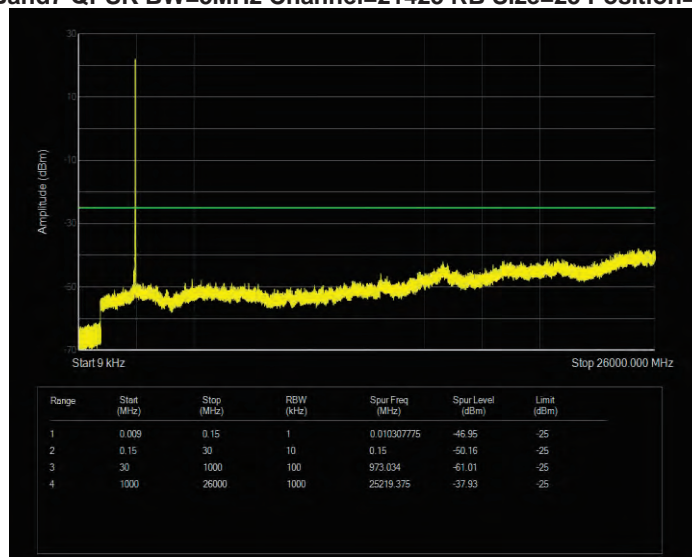

Band12 16QAM BW=1.4MHz Channel=23017 RB Size=6 Position=#0

Band7 QPSK BW=5MHz Channel=21425 RB Size=25 Position=#0