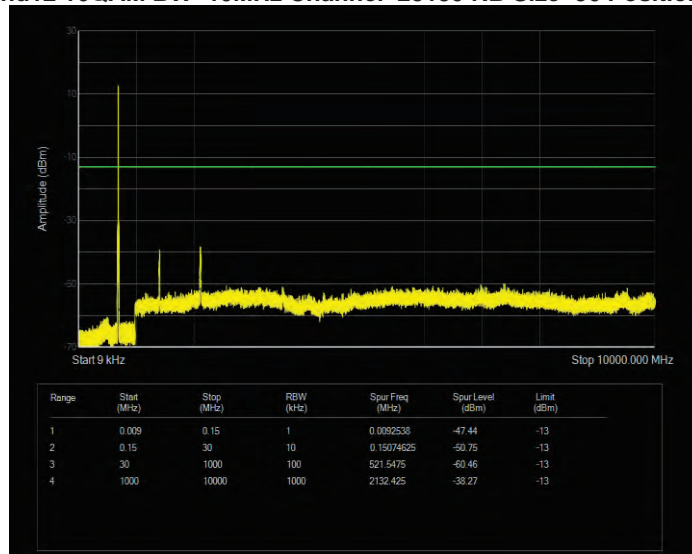

Band12 16QAM BW=10MHz Channel=23130 RB Size=50 Position=#0