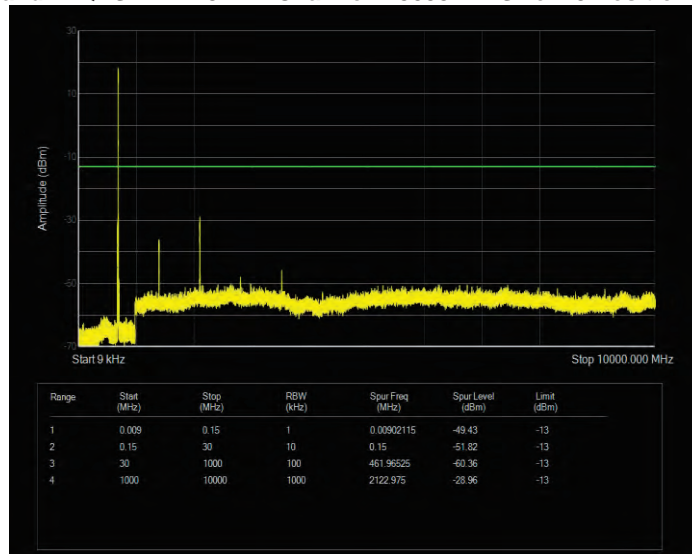

Band12 QPSK BW=3MHz Channel=23095 RB Size=15 Position=#0