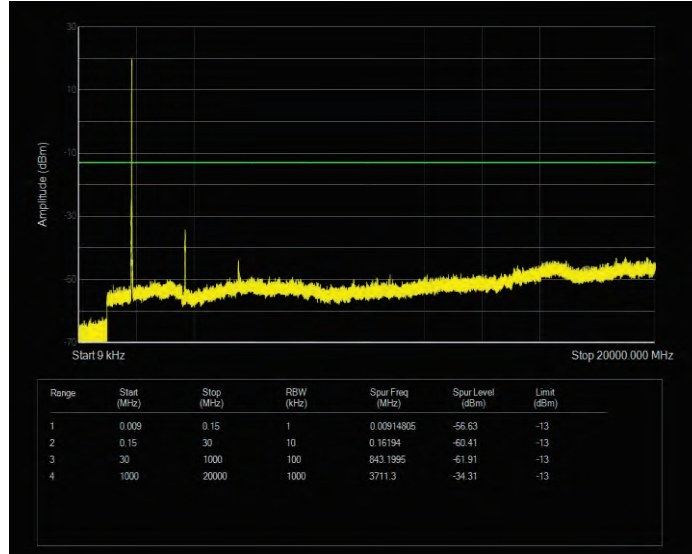

Band25 16QAM BW=10MHz Channel=26365 RB Size=50 Position=#0