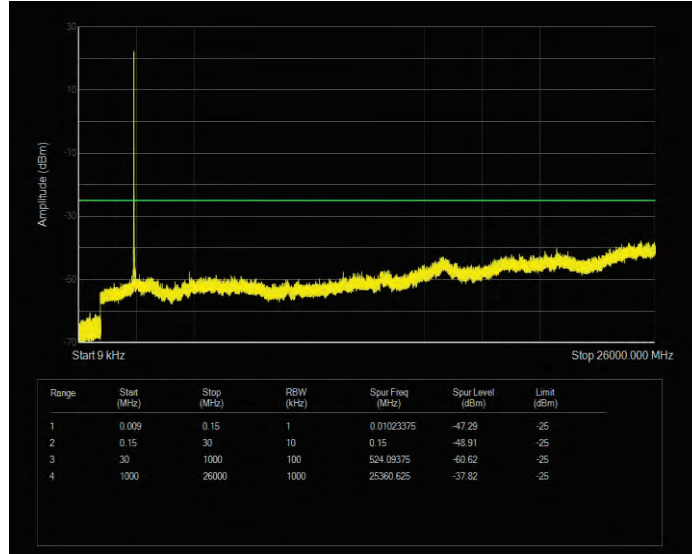

Band7 QPSK BW=5MHz Channel=20775 RB Size=25 Position=#0