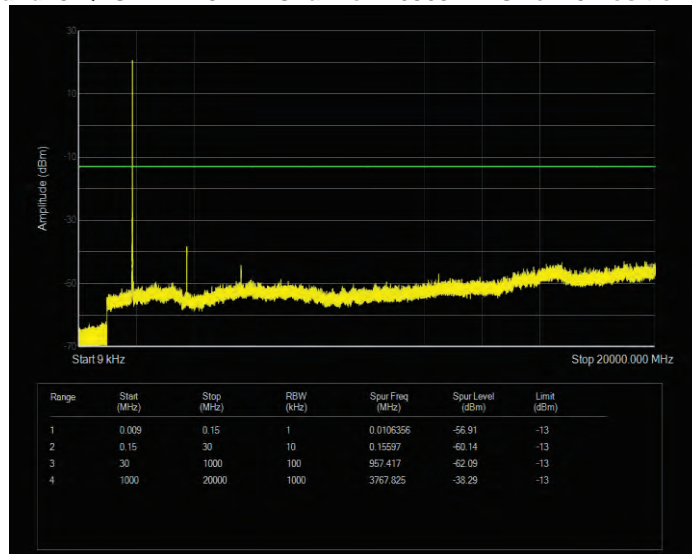

Band25 QPSK BW=5MHz Channel=26365 RB Size=25 Position=#0