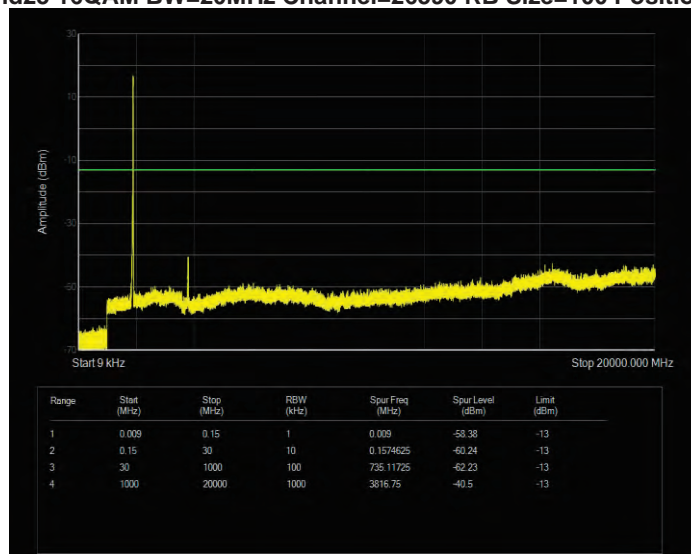

Band25 16QAM BW=10MHz Channel=26640 RB Size=50 Position=#0

Band25 16QAM BW=15MHz Channel=26115 RB Size=75 Position=#0

Band25 16QAM BW=15MHz Channel=26365 RB Size=75 Position=#0

Band25 16QAM BW=15MHz Channel=26615 RB Size=75 Position=#0

Band25 16QAM BW=20MHz Channel=26140 RB Size=100 Position=#0

Band25 16QAM BW=20MHz Channel=26365 RB Size=100 Position=#0

Band25 16QAM BW=20MHz Channel=26590 RB Size=100 Position=#0

Band25 16QAM BW=3MHz Channel=26055 RB Size=15 Position=#0