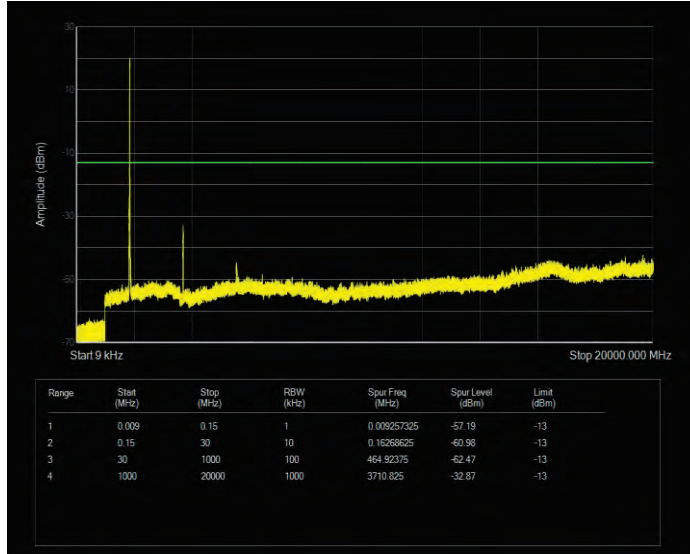

Band25 16QAM BW=5MHz Channel=26665 RB Size=25 Position=#0

Band25 QPSK BW=1.4MHz Channel=26047 RB Size=6 Position=#0

Band25 QPSK BW=1.4MHz Channel=26365 RB Size=6 Position=#0

Band25 QPSK BW=1.4MHz Channel=26683 RB Size=6 Position=#0

Band25 QPSK BW=10MHz Channel=26090 RB Size=50 Position=#0

Band25 QPSK BW=10MHz Channel=26365 RB Size=50 Position=#0

Band25 QPSK BW=10MHz Channel=26640 RB Size=50 Position=#0

Band25 QPSK BW=15MHz Channel=26115 RB Size=75 Position=#0