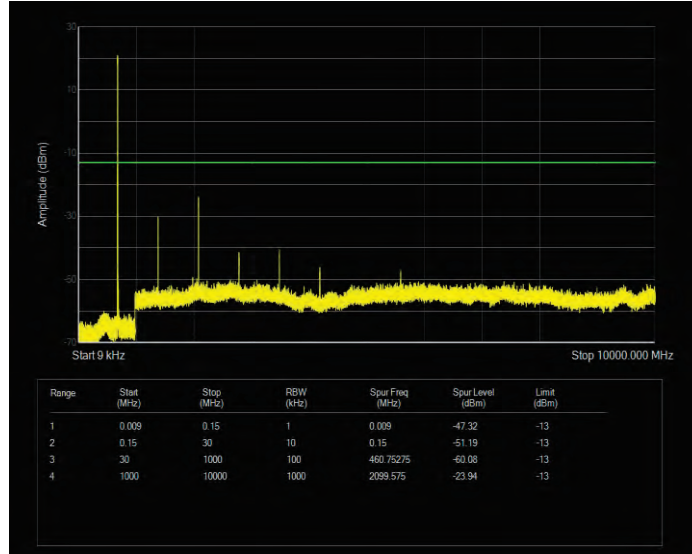

Band7 QPSK BW=5MHz Channel=20775 RB Size=25 Position=#0

Band7 QPSK BW=5MHz Channel=21100 RB Size=25 Position=#0

Band7 QPSK BW=5MHz Channel=21425 RB Size=25 Position=#0

Band12 16QAM BW=1.4MHz Channel=23017 RB Size=6 Position=#0