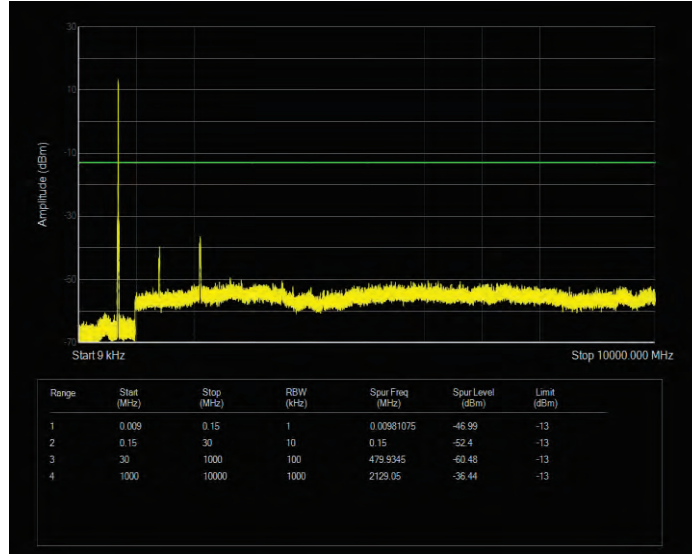

Band12 QPSK BW=5MHz Channel=23035 RB Size=25 Position=#0

Band12 QPSK BW=5MHz Channel=23095 RB Size=25 Position=#0

Band12 QPSK BW=5MHz Channel=23155 RB Size=25 Position=#0

Band17 16QAM BW=10MHz Channel=23780 RB Size=50 Position=#0