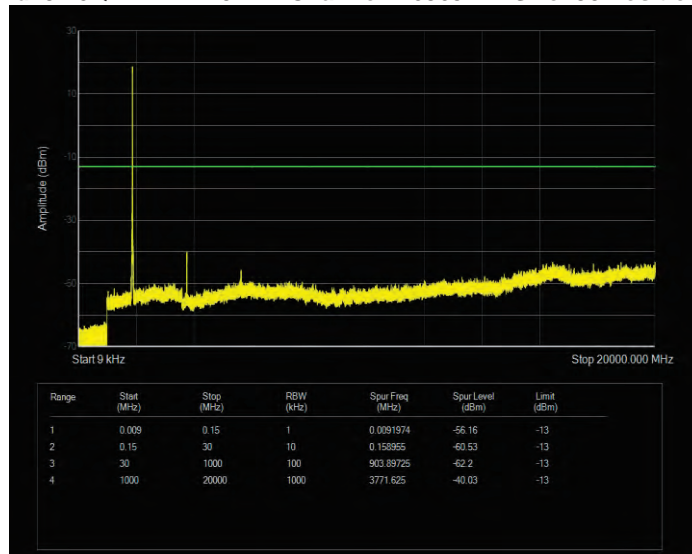

Band25 16QAM BW=1.4MHz Channel=26365 RB Size=6 Position=#0

Band25 16QAM BW=1.4MHz Channel=26683 RB Size=6 Position=#0

Band25 16QAM BW=10MHz Channel=26090 RB Size=50 Position=#0

Band25 16QAM BW=10MHz Channel=26365 RB Size=50 Position=#0