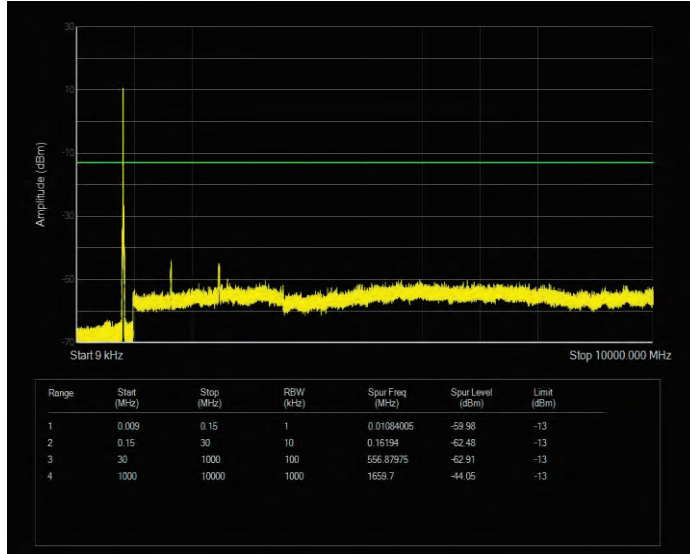

Band4 QPSK BW=5MHz Channel=19975 RB Size=25 Position=#0

Band4 QPSK BW=5MHz Channel=20175 RB Size=25 Position=#0

Band4 QPSK BW=5MHz Channel=20375 RB Size=25 Position=#0

Band5 16QAM BW=1.4MHz Channel=20407 RB Size=6 Position=#0

Band5 16QAM BW=1.4MHz Channel=20525 RB Size=6 Position=#0

Band5 16QAM BW=1.4MHz Channel=20643 RB Size=6 Position=#0

Band5 16QAM BW=10MHz Channel=20450 RB Size=50 Position=#0

Band5 16QAM BW=10MHz Channel=20525 RB Size=50 Position=#0

Band5 16QAM BW=10MHz Channel=20600 RB Size=50 Position=#0

Band5 16QAM BW=3MHz Channel=20415 RB Size=15 Position=#0

Band5 16QAM BW=3MHz Channel=20525 RB Size=15 Position=#0

Band5 16QAM BW=3MHz Channel=20635 RB Size=15 Position=#0