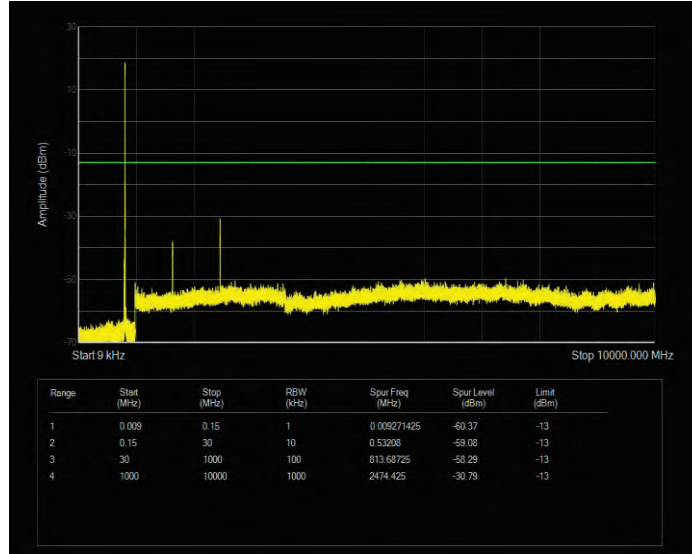

Band4 QPSK BW=5MHz Channel=19975 RB Size=25 Position=#0

Band4 QPSK BW=5MHz Channel=20175 RB Size=25 Position=#0

Band4 QPSK BW=5MHz Channel=20375 RB Size=25 Position=#0

Band5 16QAM BW=1.4MHz Channel=20407 RB Size=6 Position=#0

Band5 16QAM BW=1.4MHz Channel=20525 RB Size=6 Position=#0

Band5 16QAM BW=1.4MHz Channel=20643 RB Size=6 Position=#0

Band5 16QAM BW=10MHz Channel=20450 RB Size=50 Position=#0

Band5 16QAM BW=10MHz Channel=20525 RB Size=50 Position=#0

Band5 16QAM BW=10MHz Channel=20600 RB Size=50 Position=#0

Band5 16QAM BW=3MHz Channel=20415 RB Size=15 Position=#0

Band5 16QAM BW=3MHz Channel=20525 RB Size=15 Position=#0

Band5 16QAM BW=3MHz Channel=20635 RB Size=15 Position=#0