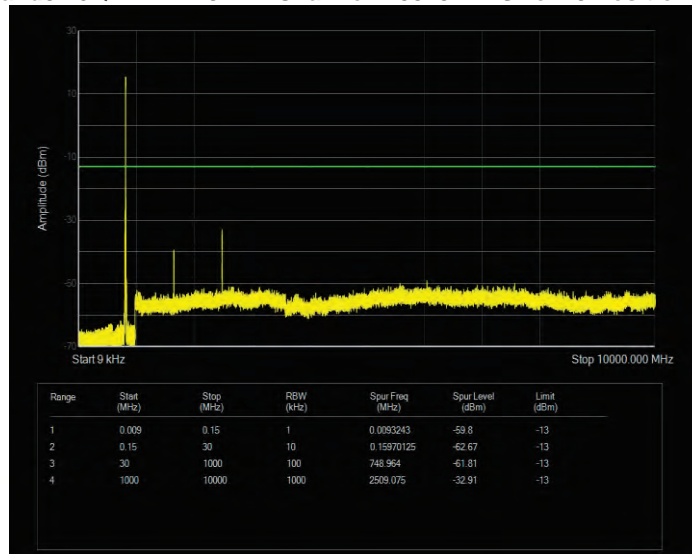

Band4 QPSK BW=5MHz Channel=19975 RB Size=25 Position=#0

Band4 QPSK BW=5MHz Channel=20175 RB Size=25 Position=#0

Band4 QPSK BW=5MHz Channel=20375 RB Size=25 Position=#0

Band5 16QAM BW=1.4MHz Channel=20407 RB Size=6 Position=#0

Band5 16QAM BW=1.4MHz Channel=20525 RB Size=6 Position=#0

Band5 16QAM BW=1.4MHz Channel=20643 RB Size=6 Position=#0

Band5 16QAM BW=10MHz Channel=20450 RB Size=50 Position=#0

Band5 16QAM BW=10MHz Channel=20525 RB Size=50 Position=#0

Band5 16QAM BW=10MHz Channel=20600 RB Size=50 Position=#0

Band5 16QAM BW=3MHz Channel=20415 RB Size=15 Position=#0

Band5 16QAM BW=3MHz Channel=20525 RB Size=15 Position=#0

Band5 16QAM BW=3MHz Channel=20635 RB Size=15 Position=#0