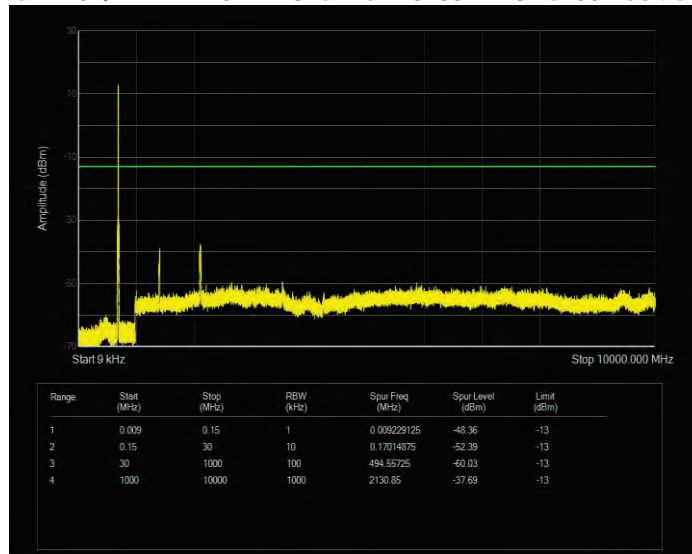

Band17 16QAM BW=10MHz Channel=23790 RB Size=50 Position=#0