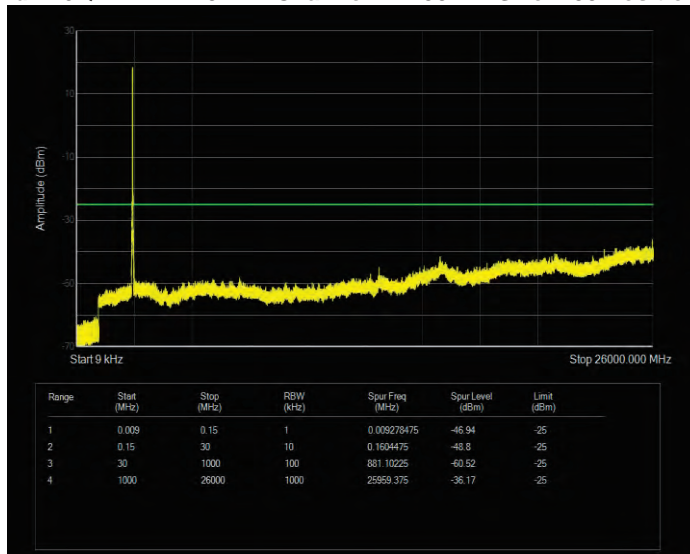

Band7 16QAM BW=10MHz Channel=21100 RB Size=50 Position=#0

Band7 16QAM BW=10MHz Channel=21400 RB Size=50 Position=#0

Band7 16QAM BW=15MHz Channel=20825 RB Size=75 Position=#0

Band7 16QAM BW=15MHz Channel=21100 RB Size=75 Position=#0

Band7 16QAM BW=15MHz Channel=21375 RB Size=75 Position=#0

Band7 16QAM BW=20MHz Channel=20850 RB Size=100 Position=#0

Band7 16QAM BW=20MHz Channel=21100 RB Size=100 Position=#0

Band7 16QAM BW=20MHz Channel=21350 RB Size=100 Position=#0