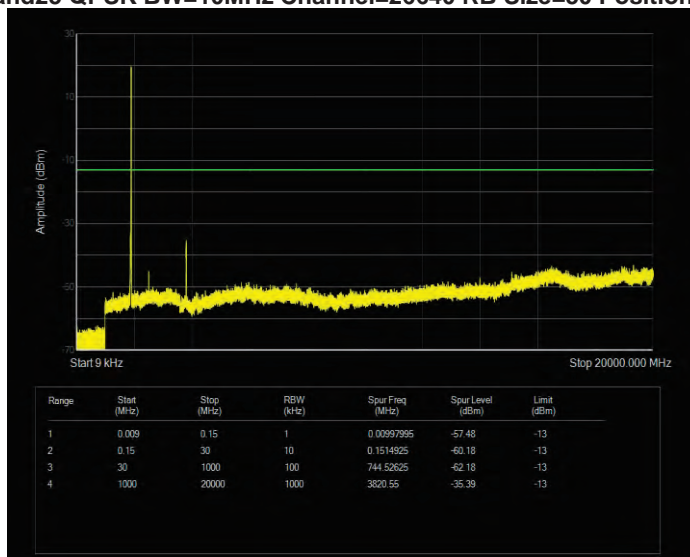

Band25 16QAM BW=5MHz Channel=26665 RB Size=25 Position=#0

Band25 QPSK BW=1.4MHz Channel=26047 RB Size=6 Position=#0

Band25 QPSK BW=1.4MHz Channel=26365 RB Size=6 Position=#0

Band25 QPSK BW=1.4MHz Channel=26683 RB Size=6 Position=#0

Band25 QPSK BW=10MHz Channel=26090 RB Size=50 Position=#0

Band25 QPSK BW=10MHz Channel=26365 RB Size=50 Position=#0

Band25 QPSK BW=10MHz Channel=26640 RB Size=50 Position=#0

Band25 QPSK BW=15MHz Channel=26115 RB Size=75 Position=#0