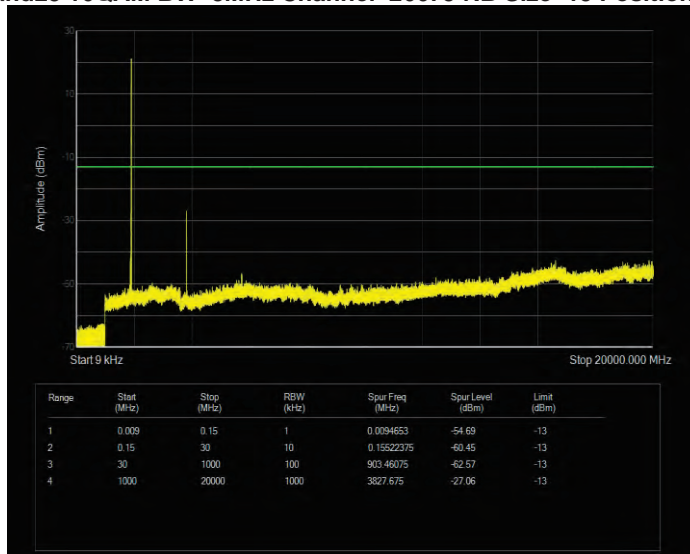

Band25 16QAM BW=3MHz Channel=26675 RB Size=15 Position=#0