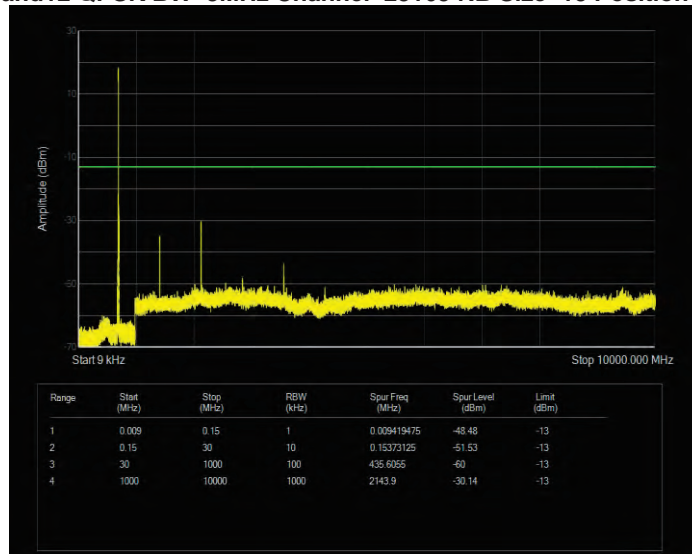

Band12 QPSK BW=10MHz Channel=23130 RB Size=50 Position=#0

Band12 QPSK BW=3MHz Channel=23025 RB Size=15 Position=#0

Band12 QPSK BW=3MHz Channel=23095 RB Size=15 Position=#0

Band12 QPSK BW=3MHz Channel=23165 RB Size=15 Position=#0