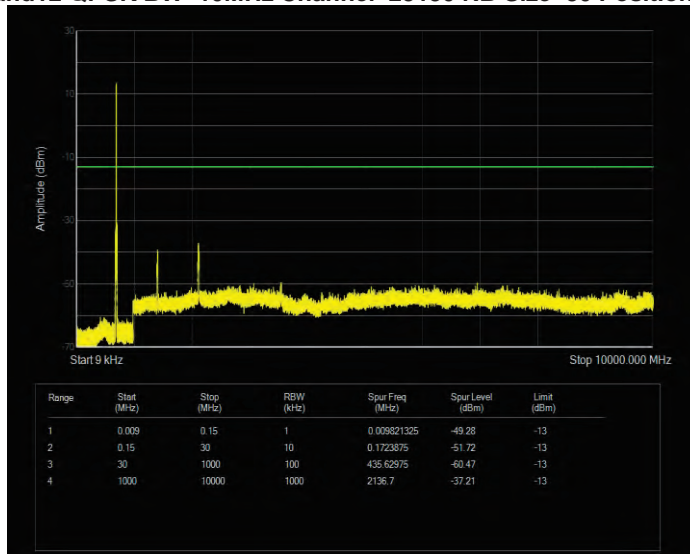

Band12 QPSK BW=10MHz Channel=23130 RB Size=50 Position=#0