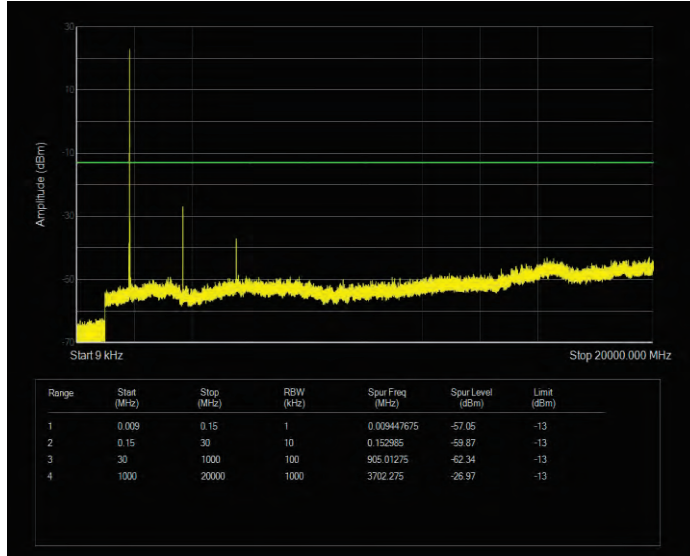

Band17 QPSK BW=5MHz Channel=23755 RB Size=25 Position=#0

Band17 QPSK BW=5MHz Channel=23790 RB Size=25 Position=#0

Band17 QPSK BW=5MHz Channel=23825 RB Size=25 Position=#0

Band25 16QAM BW=1.4MHz Channel=26047 RB Size=6 Position=#0