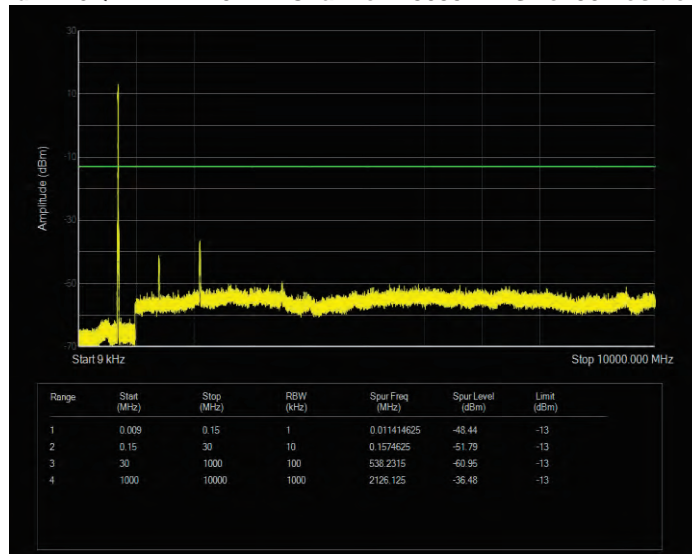

Band12 16QAM BW=1.4MHz Channel=23095 RB Size=6 Position=#0

Band12 16QAM BW=1.4MHz Channel=23173 RB Size=6 Position=#0

Band12 16QAM BW=10MHz Channel=23060 RB Size=50 Position=#0

Band12 16QAM BW=10MHz Channel=23095 RB Size=50 Position=#0