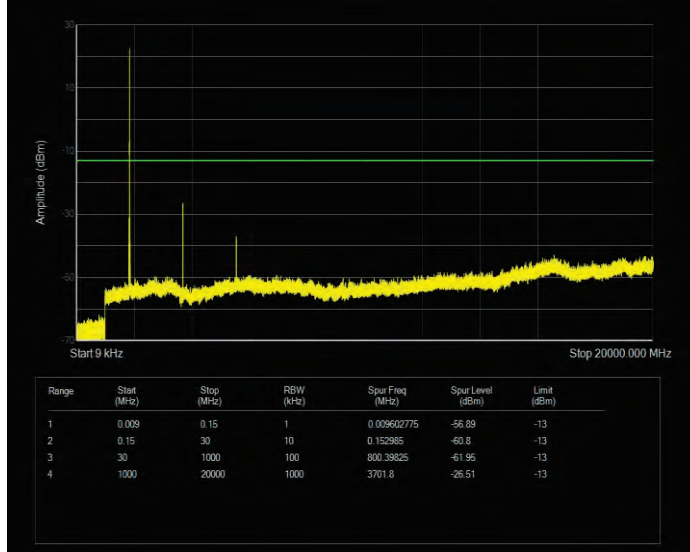

Band25 QPSK BW=1.4MHz Channel=26047 RB Size=6 Position=#0