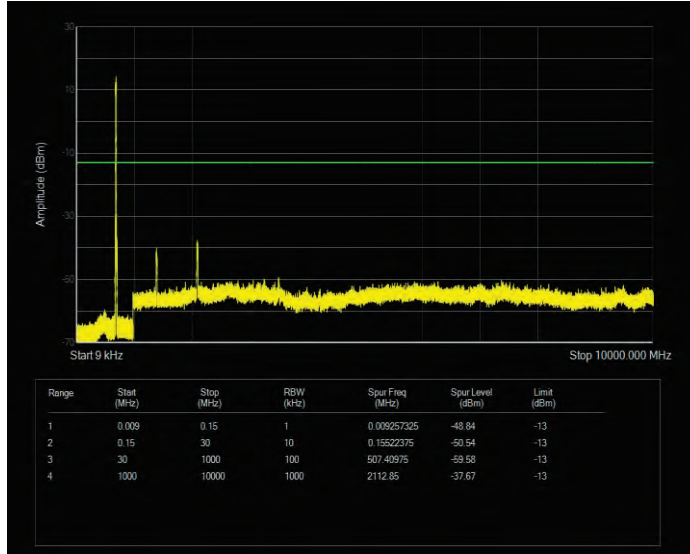

Band12 16QAM BW=5MHz Channel=23035 RB Size=25 Position=#0

Band12 16QAM BW=5MHz Channel=23095 RB Size=25 Position=#0

Band12 16QAM BW=5MHz Channel=23155 RB Size=25 Position=#0

Band12 QPSK BW=1.4MHz Channel=23017 RB Size=6 Position=#0

Band12 QPSK BW=1.4MHz Channel=23095 RB Size=6 Position=#0

Band12 QPSK BW=1.4MHz Channel=23173 RB Size=6 Position=#0

Band12 QPSK BW=10MHz Channel=23060 RB Size=50 Position=#0

Band12 QPSK BW=10MHz Channel=23095 RB Size=50 Position=#0