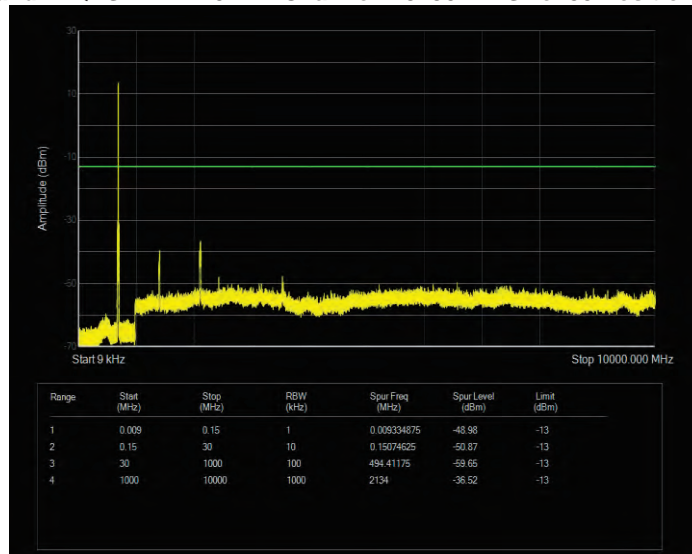

Band17 QPSK BW=10MHz Channel=23790 RB Size=50 Position=#0