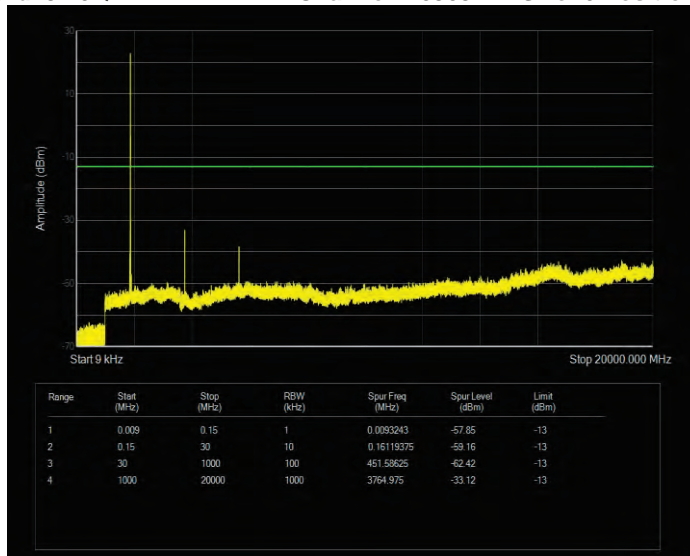

Band25 16QAM BW=1.4MHz Channel=26683 RB Size=6 Position=#0