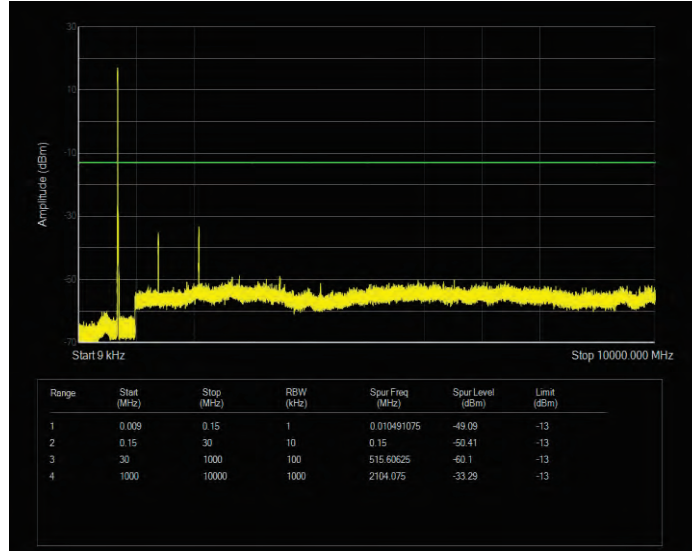

Band12 QPSK BW=5MHz Channel=23035 RB Size=25 Position=#0