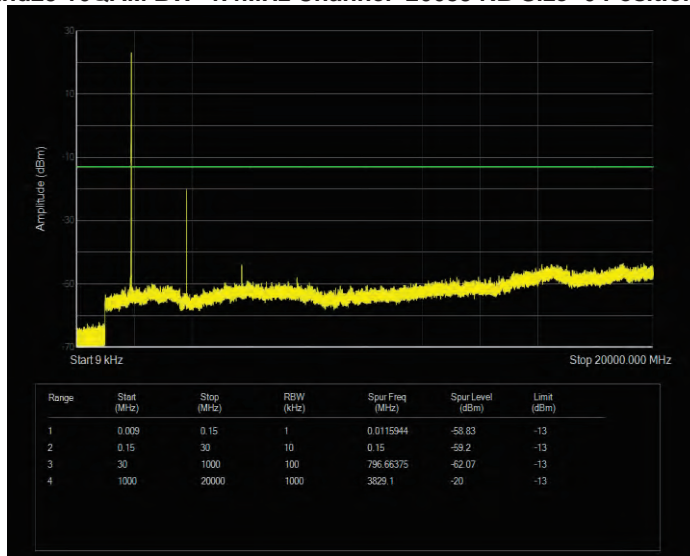

Band25 16QAM BW=10MHz Channel=26090 RB Size=50 Position=#0