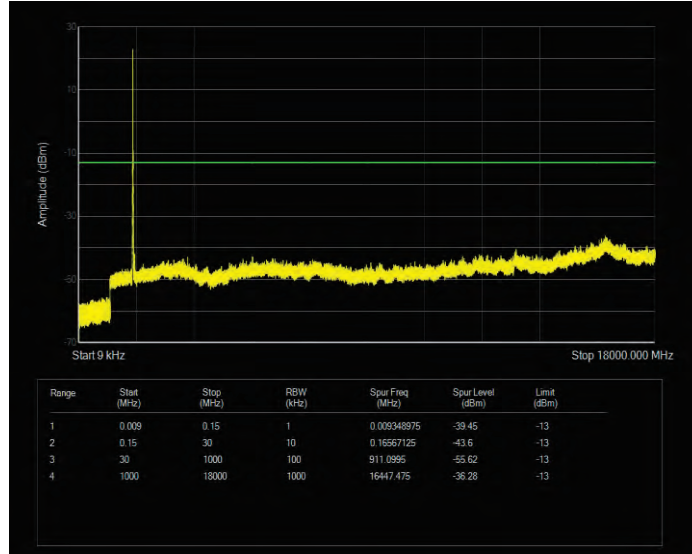

Band4 QPSK BW=5MHz Channel=19975 RB Size=25 Position=#0

Band4 QPSK BW=5MHz Channel=20175 RB Size=25 Position=#0

Band4 QPSK BW=5MHz Channel=20375 RB Size=25 Position=#0

Band5 16QAM BW=1.4MHz Channel=20407 RB Size=6 Position=#0

Band5 16QAM BW=1.4MHz Channel=20525 RB Size=6 Position=#0

Band5 16QAM BW=1.4MHz Channel=20643 RB Size=6 Position=#0

Band5 16QAM BW=10MHz Channel=20450 RB Size=50 Position=#0

Band5 16QAM BW=10MHz Channel=20525 RB Size=50 Position=#0