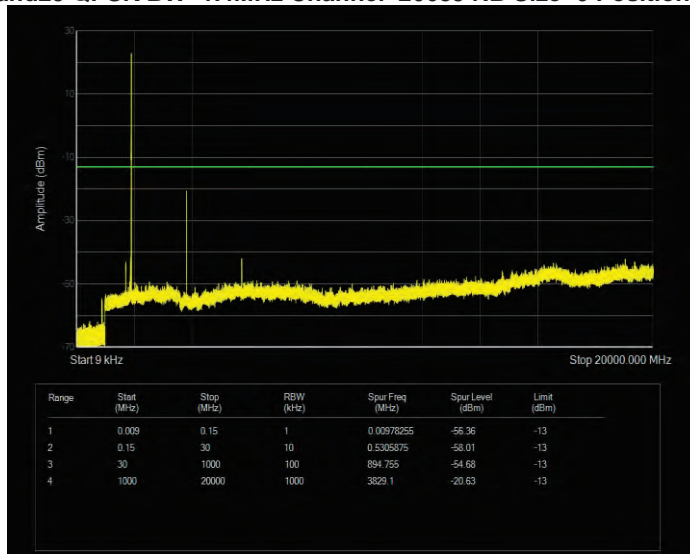

Band25 16QAM BW=5MHz Channel=26665 RB Size=25 Position=#0

Band25 QPSK BW=1.4MHz Channel=26047 RB Size=6 Position=#0

Band25 QPSK BW=1.4MHz Channel=26365 RB Size=6 Position=#0

Band25 QPSK BW=1.4MHz Channel=26683 RB Size=6 Position=#0