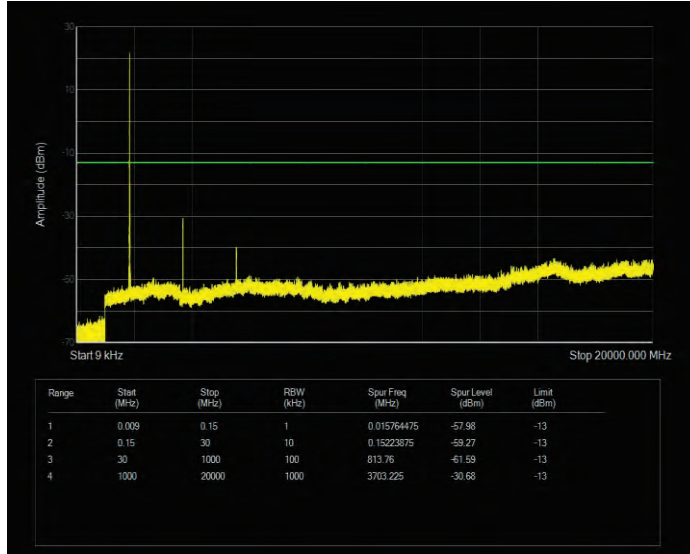

Band25 16QAM BW=20MHz Channel=26140 RB Size=100 Position=#0

Band25 16QAM BW=20MHz Channel=26365 RB Size=100 Position=#0

Band25 16QAM BW=20MHz Channel=26590 RB Size=100 Position=#0

Band25 16QAM BW=3MHz Channel=26055 RB Size=15 Position=#0