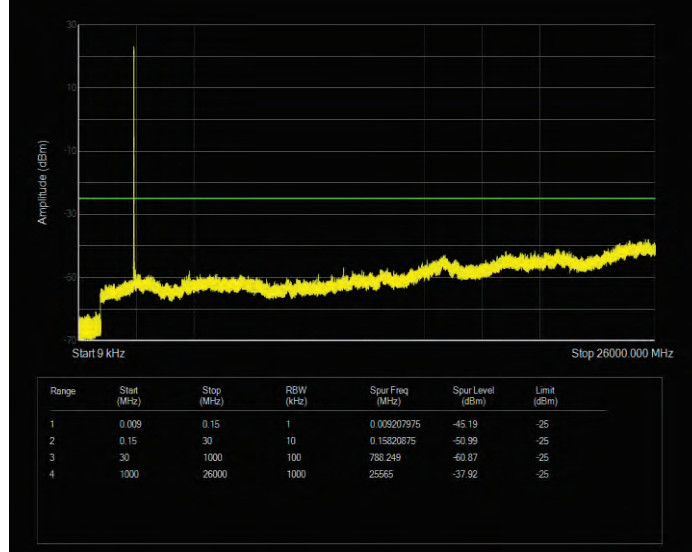

Band7 16QAM BW=15MHz Channel=21375 RB Size=75 Position=#0

Band7 16QAM BW=20MHz Channel=20850 RB Size=100 Position=#0

Band7 16QAM BW=20MHz Channel=21100 RB Size=100 Position=#0

Band7 16QAM BW=20MHz Channel=21350 RB Size=100 Position=#0

Band7 16QAM BW=5MHz Channel=20775 RB Size=25 Position=#0

Band7 16QAM BW=5MHz Channel=21100 RB Size=25 Position=#0

Band7 16QAM BW=5MHz Channel=21425 RB Size=25 Position=#0

Band7 QPSK BW=10MHz Channel=20800 RB Size=50 Position=#0