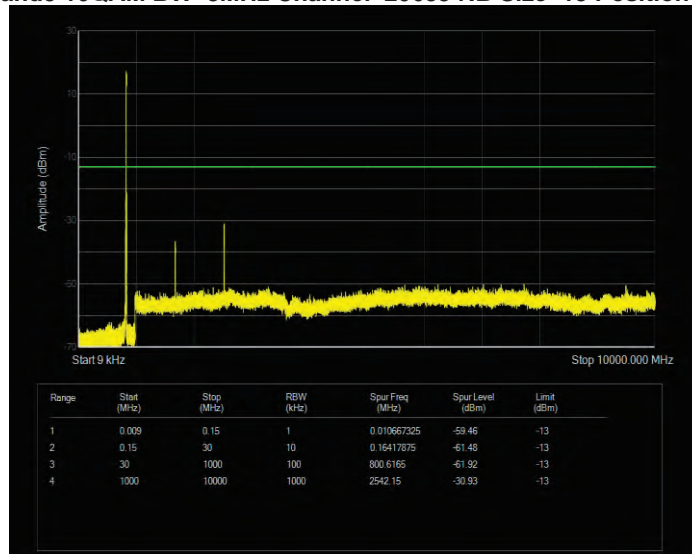

Band5 16QAM BW=1.4MHz Channel=20525 RB Size=6 Position=#0

Band5 16QAM BW=1.4MHz Channel=20643 RB Size=6 Position=#0

Band5 16QAM BW=10MHz Channel=20450 RB Size=50 Position=#0

Band5 16QAM BW=10MHz Channel=20525 RB Size=50 Position=#0

Band5 16QAM BW=10MHz Channel=20600 RB Size=50 Position=#0

Band5 16QAM BW=3MHz Channel=20415 RB Size=15 Position=#0

Band5 16QAM BW=3MHz Channel=20525 RB Size=15 Position=#0

Band5 16QAM BW=3MHz Channel=20635 RB Size=15 Position=#0

Band5 16QAM BW=5MHz Channel=20425 RB Size=25 Position=#0

Band5 16QAM BW=5MHz Channel=20525 RB Size=25 Position=#0

Band5 16QAM BW=5MHz Channel=20625 RB Size=25 Position=#0

Band5 QPSK BW=1.4MHz Channel=20407 RB Size=6 Position=#0