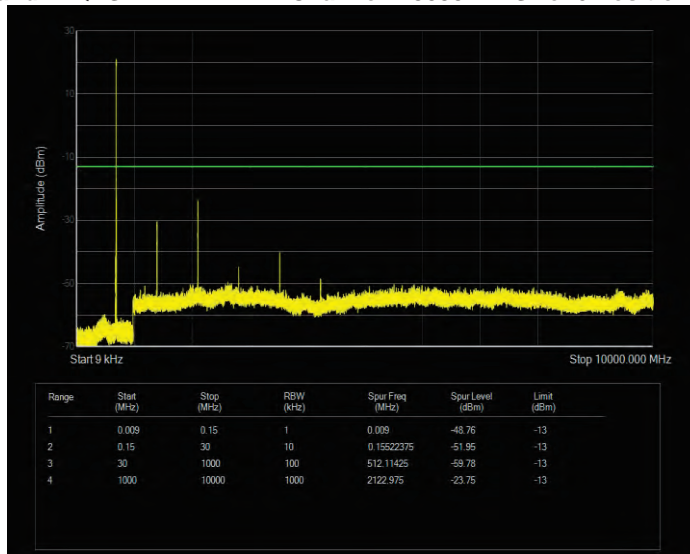

Band12 QPSK BW=1.4MHz Channel=23095 RB Size=6 Position=#0