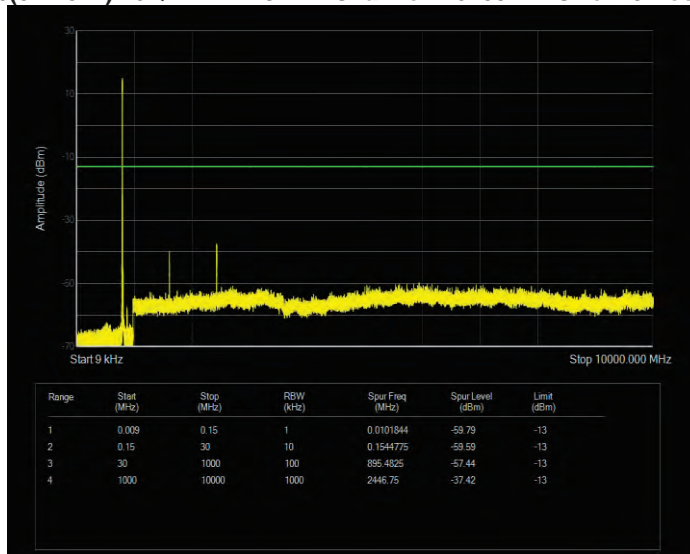

Band26(814-824) 16QAM BW=1.4MHz Channel=26740 RB Size=6 Position=#0

Band26(814-824) 16QAM BW=1.4MHz Channel=26783 RB Size=6 Position=#0

Band26(814-824) 16QAM BW=10MHz Channel=26740 RB Size=50 Position=#0

Band26(814-824) 16QAM BW=3MHz Channel=26705 RB Size=15 Position=#0

Band26(814-824) 16QAM BW=3MHz Channel=26740 RB Size=15 Position=#0

Band26(814-824) 16QAM BW=3MHz Channel=26775 RB Size=15 Position=#0

Band26(814-824) 16QAM BW=5MHz Channel=26715 RB Size=25 Position=#0