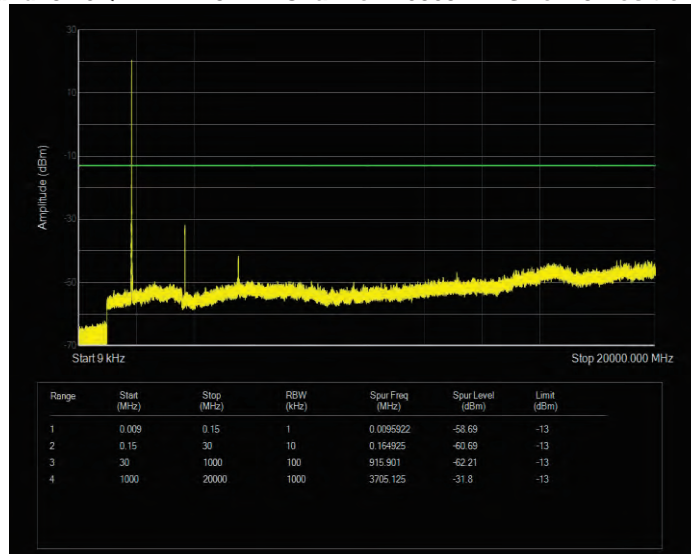

Band25 16QAM BW=5MHz Channel=26065 RB Size=25 Position=#0