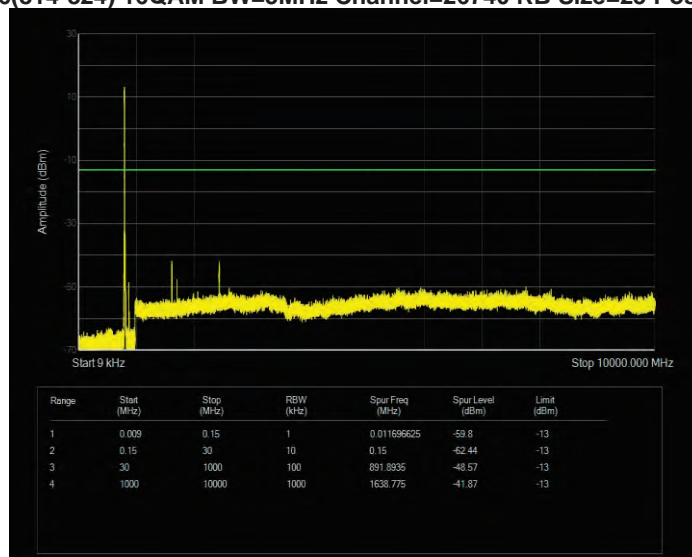

Band26(814-824) 16QAM BW=1.4MHz Channel=26740 RB Size=6 Position=#0

Band26(814-824) 16QAM BW=1.4MHz Channel=26783 RB Size=6 Position=#0

Band26(814-824) 16QAM BW=10MHz Channel=26740 RB Size=50 Position=#0

Band26(814-824) 16QAM BW=3MHz Channel=26705 RB Size=15 Position=#0

Band26(814-824) 16QAM BW=3MHz Channel=26740 RB Size=15 Position=#0

Band26(814-824) 16QAM BW=3MHz Channel=26775 RB Size=15 Position=#0

Band26(814-824) 16QAM BW=5MHz Channel=26715 RB Size=25 Position=#0

Band26(814-824) 16QAM BW=5MHz Channel=26740 RB Size=25 Position=#0

Band26(814-824) 16QAM BW=5MHz Channel=26765 RB Size=25 Position=#0

Band26(814-824) QPSK BW=1.4MHz Channel=26697 RB Size=6 Position=#0

Band26(814-824) QPSK BW=1.4MHz Channel=26740 RB Size=6 Position=#0