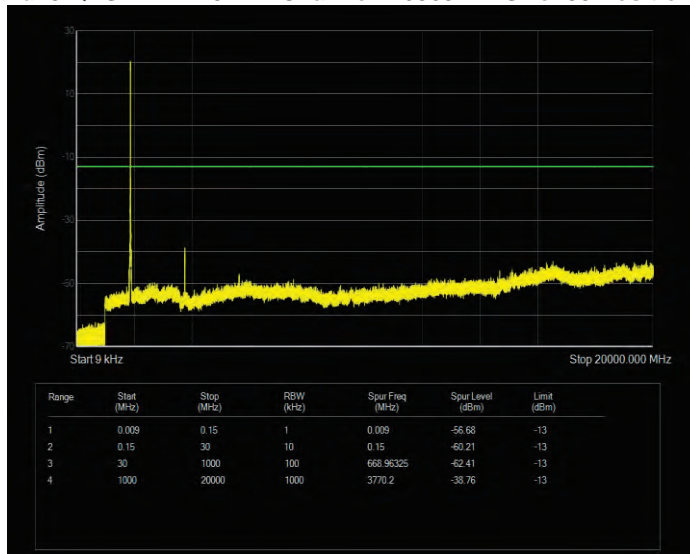

Band25 QPSK BW=10MHz Channel=26365 RB Size=50 Position=#0