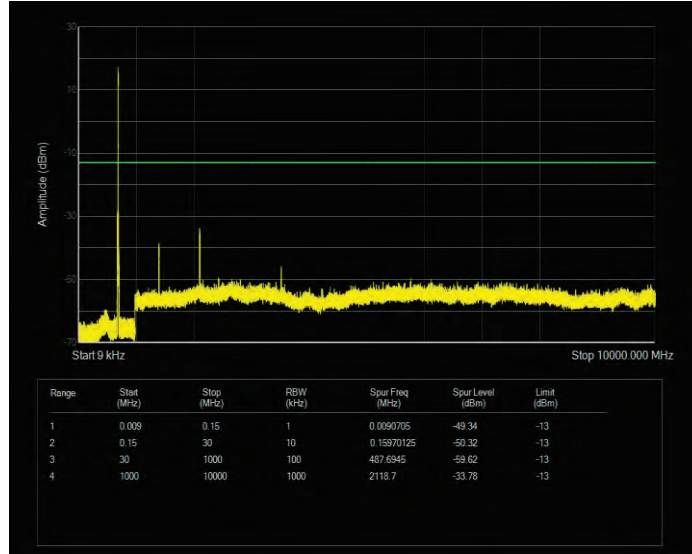

Band17 QPSK BW=5MHz Channel=23755 RB Size=25 Position=#0