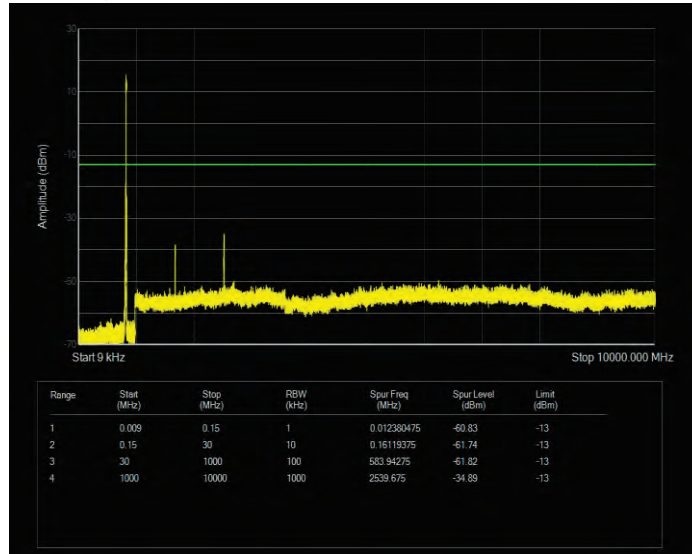

Band5 16QAM BW=1.4MHz Channel=20525 RB Size=6 Position=#0

Band5 16QAM BW=1.4MHz Channel=20643 RB Size=6 Position=#0

Band5 16QAM BW=10MHz Channel=20450 RB Size=50 Position=#0

Band5 16QAM BW=10MHz Channel=20525 RB Size=50 Position=#0

Band5 16QAM BW=10MHz Channel=20600 RB Size=50 Position=#0

Band5 16QAM BW=3MHz Channel=20415 RB Size=15 Position=#0

Band5 16QAM BW=3MHz Channel=20525 RB Size=15 Position=#0

Band5 16QAM BW=3MHz Channel=20635 RB Size=15 Position=#0

Band5 16QAM BW=5MHz Channel=20425 RB Size=25 Position=#0

Band5 16QAM BW=5MHz Channel=20525 RB Size=25 Position=#0

Band5 16QAM BW=5MHz Channel=20625 RB Size=25 Position=#0

Band5 QPSK BW=1.4MHz Channel=20407 RB Size=6 Position=#0