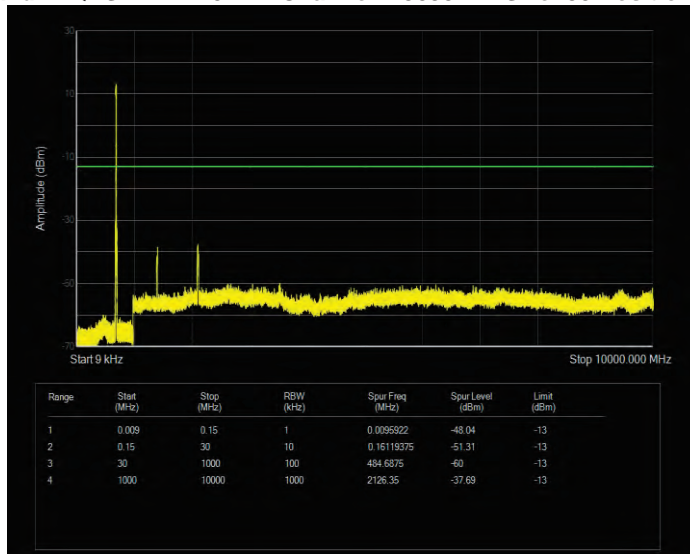

Band12 QPSK BW=1.4MHz Channel=23095 RB Size=6 Position=#0

Band12 QPSK BW=1.4MHz Channel=23173 RB Size=6 Position=#0

Band12 QPSK BW=10MHz Channel=23060 RB Size=50 Position=#0

Band12 QPSK BW=10MHz Channel=23095 RB Size=50 Position=#0