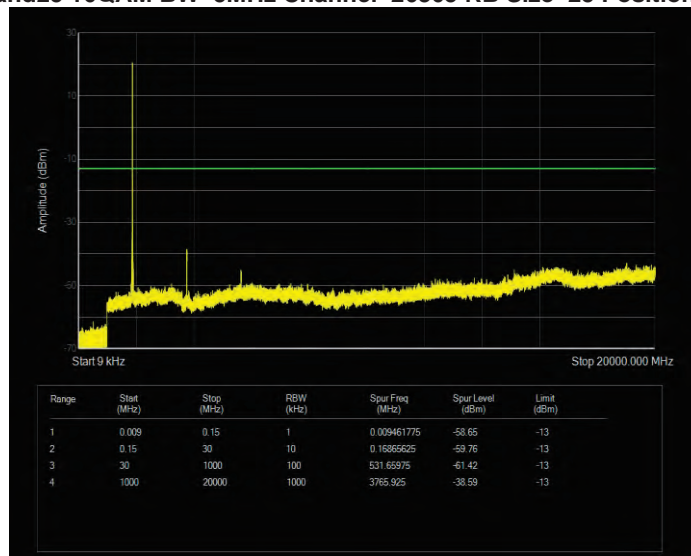

Band25 16QAM BW=3MHz Channel=26365 RB Size=15 Position=#0

Band25 16QAM BW=3MHz Channel=26675 RB Size=15 Position=#0

Band25 16QAM BW=5MHz Channel=26065 RB Size=25 Position=#0

Band25 16QAM BW=5MHz Channel=26365 RB Size=25 Position=#0