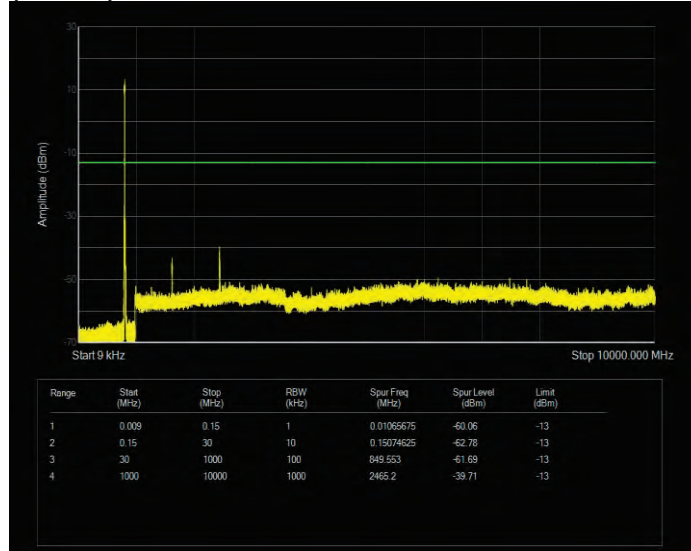

Band26(814-824) 16QAM BW=1.4MHz Channel=26740 RB Size=6 Position=#0

Band26(814-824) 16QAM BW=1.4MHz Channel=26783 RB Size=6 Position=#0

Band26(814-824) 16QAM BW=10MHz Channel=26740 RB Size=50 Position=#0

Band26(814-824) 16QAM BW=3MHz Channel=26705 RB Size=15 Position=#0

Band26(814-824) 16QAM BW=3MHz Channel=26740 RB Size=15 Position=#0

Band26(814-824) 16QAM BW=3MHz Channel=26775 RB Size=15 Position=#0

Band26(814-824) 16QAM BW=5MHz Channel=26715 RB Size=25 Position=#0

Band26(814-824) 16QAM BW=5MHz Channel=26740 RB Size=25 Position=#0

Band26(814-824) 16QAM BW=5MHz Channel=26765 RB Size=25 Position=#0

Band26(814-824) QPSK BW=1.4MHz Channel=26697 RB Size=6 Position=#0

Band26(814-824) QPSK BW=1.4MHz Channel=26740 RB Size=6 Position=#0