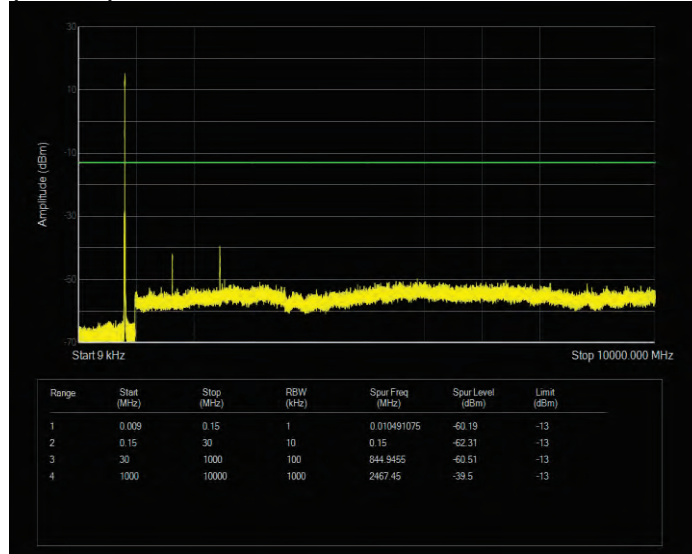

Band26(814-824) 16QAM BW=1.4MHz Channel=26740 RB Size=6 Position=#0

Band26(814-824) 16QAM BW=1.4MHz Channel=26783 RB Size=6 Position=#0

Band26(814-824) 16QAM BW=10MHz Channel=26740 RB Size=50 Position=#0

Band26(814-824) 16QAM BW=3MHz Channel=26705 RB Size=15 Position=#0

Band26(814-824) 16QAM BW=3MHz Channel=26740 RB Size=15 Position=#0

Band26(814-824) 16QAM BW=3MHz Channel=26775 RB Size=15 Position=#0

Band26(814-824) 16QAM BW=5MHz Channel=26715 RB Size=25 Position=#0