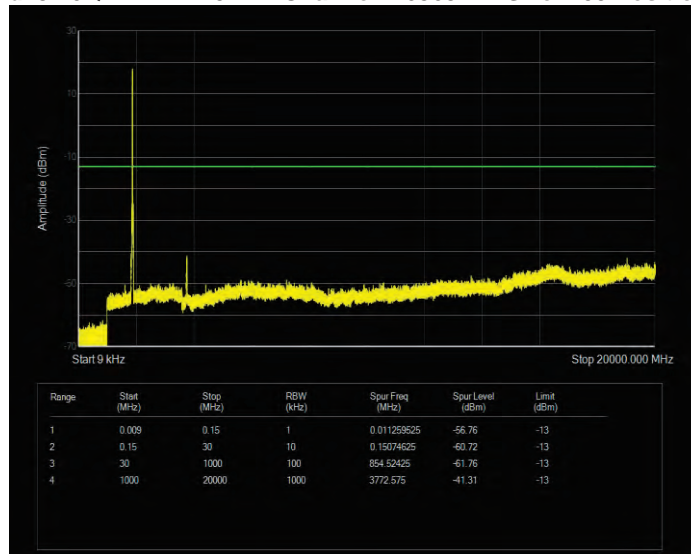

Band25 16QAM BW=10MHz Channel=26640 RB Size=50 Position=#0

Band25 16QAM BW=15MHz Channel=26115 RB Size=75 Position=#0

Band25 16QAM BW=15MHz Channel=26365 RB Size=75 Position=#0

Band25 16QAM BW=15MHz Channel=26615 RB Size=75 Position=#0

Band25 16QAM BW=20MHz Channel=26140 RB Size=100 Position=#0

Band25 16QAM BW=20MHz Channel=26365 RB Size=100 Position=#0

Band25 16QAM BW=20MHz Channel=26590 RB Size=100 Position=#0

Band25 16QAM BW=3MHz Channel=26055 RB Size=15 Position=#0