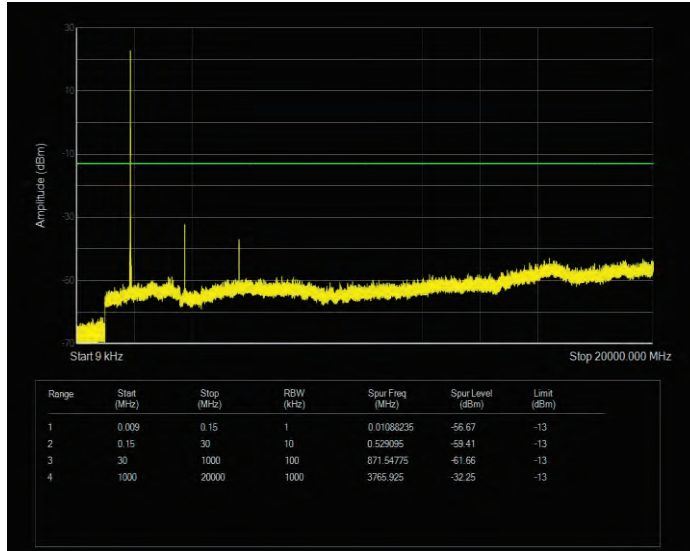

Band25 QPSK BW=1.4MHz Channel=26365 RB Size=6 Position=#0