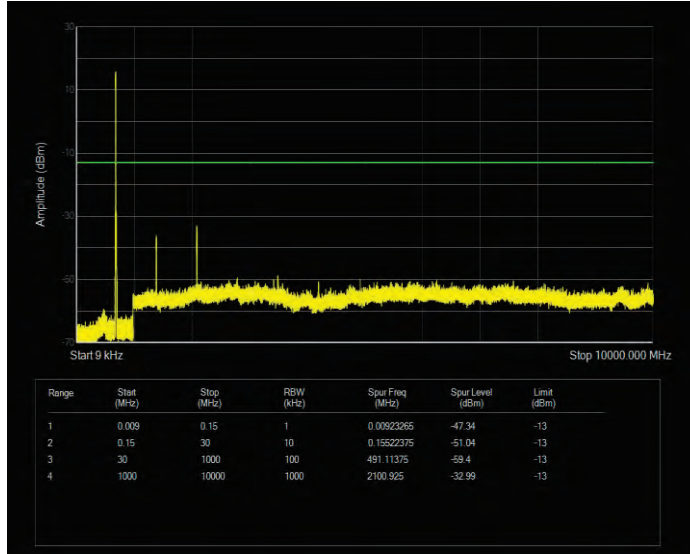

Band12 16QAM BW=5MHz Channel=23035 RB Size=25 Position=#0