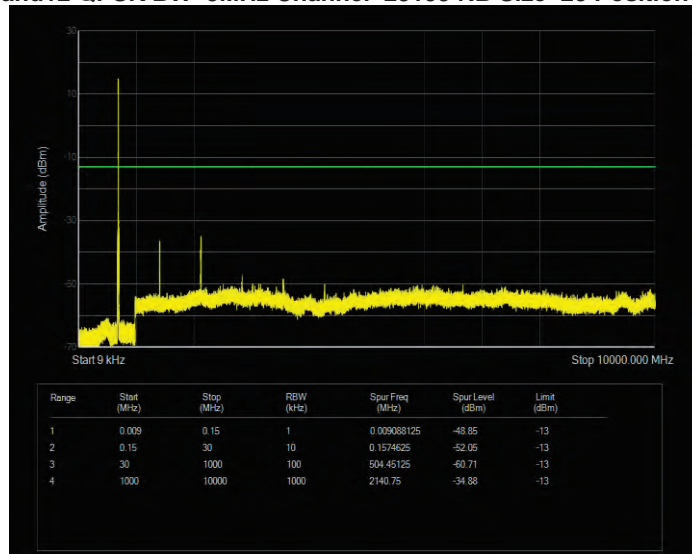

Band12 QPSK BW=5MHz Channel=23155 RB Size=25 Position=#0