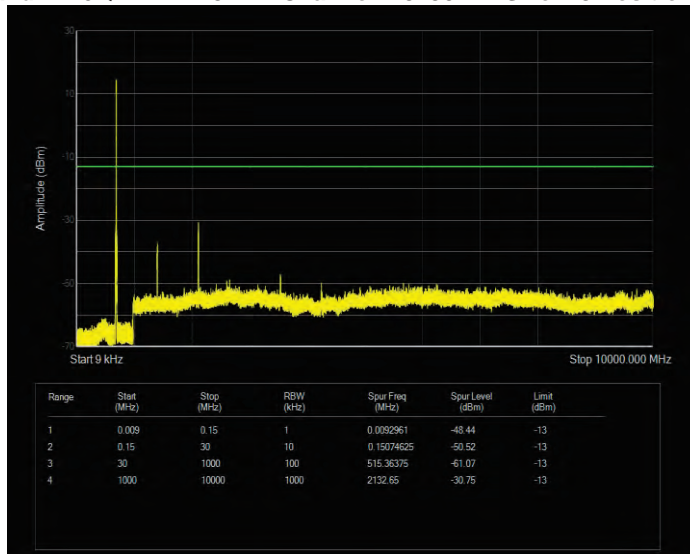

Band17 16QAM BW=10MHz Channel=23790 RB Size=50 Position=#0

Band17 16QAM BW=10MHz Channel=23800 RB Size=50 Position=#0

Band17 16QAM BW=5MHz Channel=23755 RB Size=25 Position=#0

Band17 16QAM BW=5MHz Channel=23790 RB Size=25 Position=#0