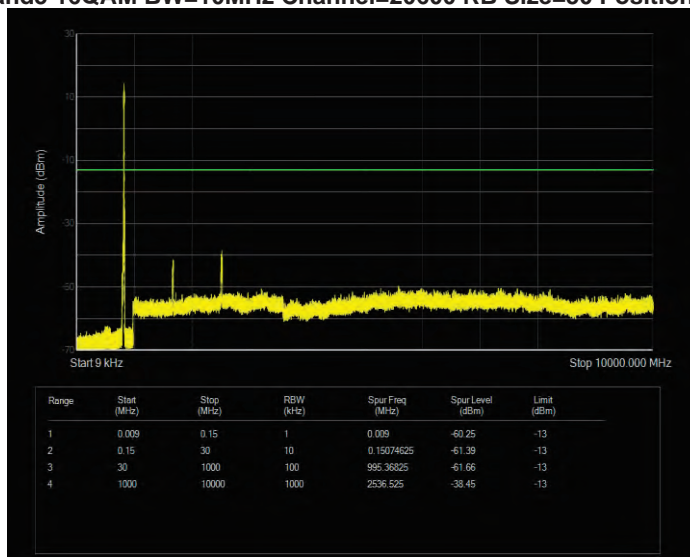

Band4 QPSK BW=5MHz Channel=19975 RB Size=25 Position=#0

Band4 QPSK BW=5MHz Channel=20175 RB Size=25 Position=#0

Band4 QPSK BW=5MHz Channel=20375 RB Size=25 Position=#0

Band5 16QAM BW=1.4MHz Channel=20407 RB Size=6 Position=#0

Band5 16QAM BW=1.4MHz Channel=20525 RB Size=6 Position=#0

Band5 16QAM BW=1.4MHz Channel=20643 RB Size=6 Position=#0

Band5 16QAM BW=10MHz Channel=20450 RB Size=50 Position=#0

Band5 16QAM BW=10MHz Channel=20525 RB Size=50 Position=#0

Band5 16QAM BW=10MHz Channel=20600 RB Size=50 Position=#0

Band5 16QAM BW=3MHz Channel=20415 RB Size=15 Position=#0

Band5 16QAM BW=3MHz Channel=20525 RB Size=15 Position=#0

Band5 16QAM BW=3MHz Channel=20635 RB Size=15 Position=#0

Band5 16QAM BW=5MHz Channel=20425 RB Size=25 Position=#0

Band5 16QAM BW=5MHz Channel=20525 RB Size=25 Position=#0

Band5 16QAM BW=5MHz Channel=20625 RB Size=25 Position=#0

Band5 QPSK BW=1.4MHz Channel=20407 RB Size=6 Position=#0