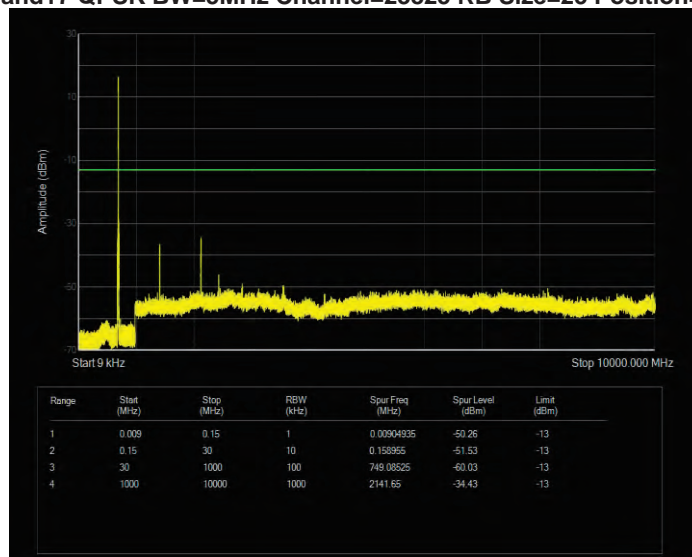

Band25 16QAM BW=1.4MHz Channel=26047 RB Size=6 Position=#0

Band17 QPSK BW=5MHz Channel=23825 RB Size=25 Position=#0