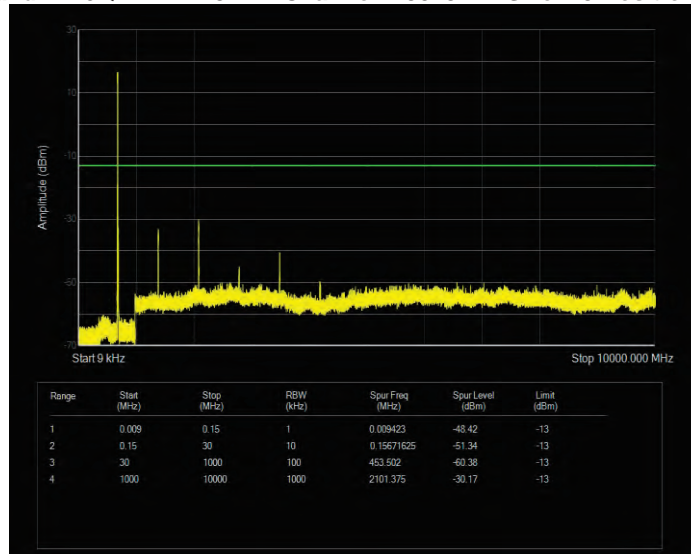

Band12 16QAM BW=3MHz Channel=23025 RB Size=15 Position=#0