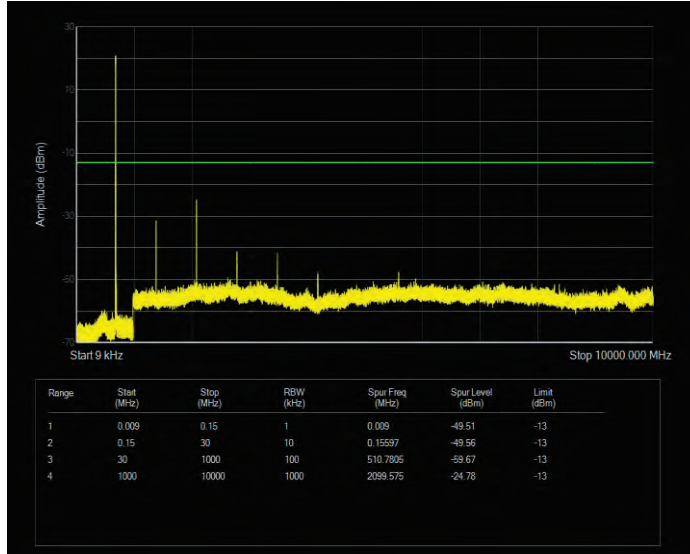

Band12 16QAM BW=5MHz Channel=23035 RB Size=25 Position=#0

Band12 16QAM BW=5MHz Channel=23095 RB Size=25 Position=#0

Band12 16QAM BW=5MHz Channel=23155 RB Size=25 Position=#0

Band12 QPSK BW=1.4MHz Channel=23017 RB Size=6 Position=#0