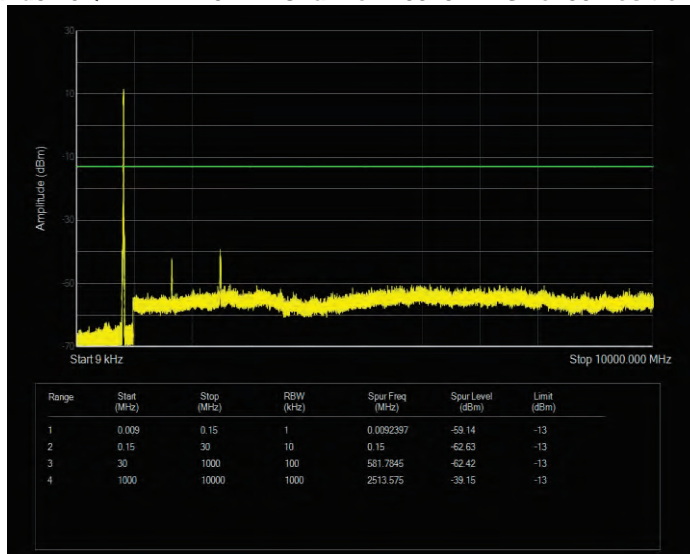

Band4 QPSK BW=5MHz Channel=19975 RB Size=25 Position=#0

Band4 QPSK BW=5MHz Channel=20175 RB Size=25 Position=#0

Band4 QPSK BW=5MHz Channel=20375 RB Size=25 Position=#0

Band5 16QAM BW=1.4MHz Channel=20407 RB Size=6 Position=#0

Band5 16QAM BW=1.4MHz Channel=20525 RB Size=6 Position=#0

Band5 16QAM BW=1.4MHz Channel=20643 RB Size=6 Position=#0

Band5 16QAM BW=10MHz Channel=20450 RB Size=50 Position=#0

Band5 16QAM BW=10MHz Channel=20525 RB Size=50 Position=#0

Band5 16QAM BW=10MHz Channel=20600 RB Size=50 Position=#0

Band5 16QAM BW=3MHz Channel=20415 RB Size=15 Position=#0

Band5 16QAM BW=3MHz Channel=20525 RB Size=15 Position=#0

Band5 16QAM BW=3MHz Channel=20635 RB Size=15 Position=#0