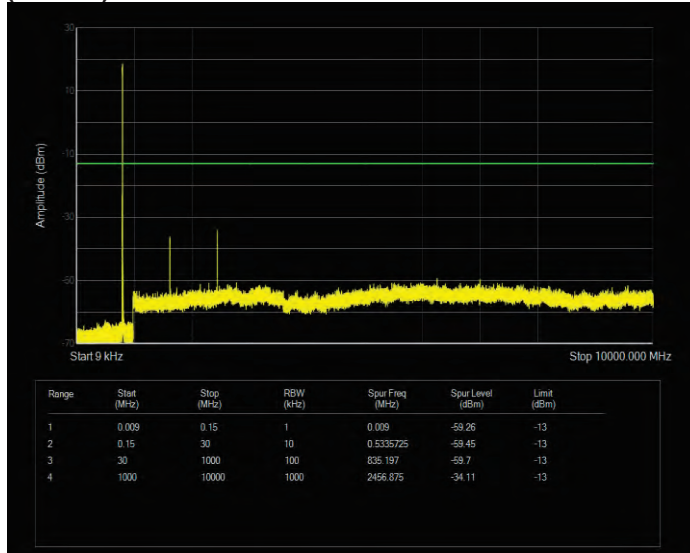

Band25 QPSK BW=20MHz Channel=26590 RB Size=100 Position=#0

Band25 QPSK BW=3MHz Channel=26055 RB Size=15 Position=#0

Band25 QPSK BW=3MHz Channel=26365 RB Size=15 Position=#0

Band25 QPSK BW=3MHz Channel=26675 RB Size=15 Position=#0

Band25 QPSK BW=5MHz Channel=26065 RB Size=25 Position=#0

Band25 QPSK BW=5MHz Channel=26365 RB Size=25 Position=#0

Band25 QPSK BW=5MHz Channel=26665 RB Size=25 Position=#0

Band26(814-824) 16QAM BW=1.4MHz Channel=26697 RB Size=6 Position=#0

Band26(814-824) 16QAM BW=1.4MHz Channel=26740 RB Size=6 Position=#0

Band26(814-824) 16QAM BW=1.4MHz Channel=26783 RB Size=6 Position=#0

Band26(814-824) 16QAM BW=10MHz Channel=26740 RB Size=50 Position=#0