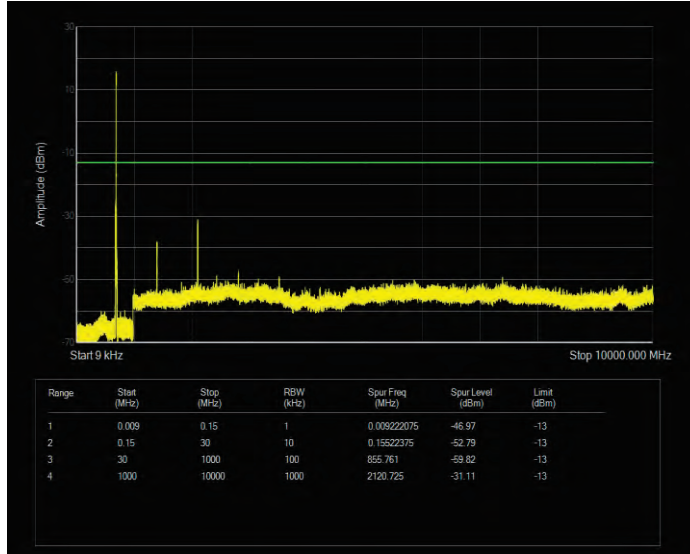

Band17 16QAM BW=5MHz Channel=23755 RB Size=25 Position=#0