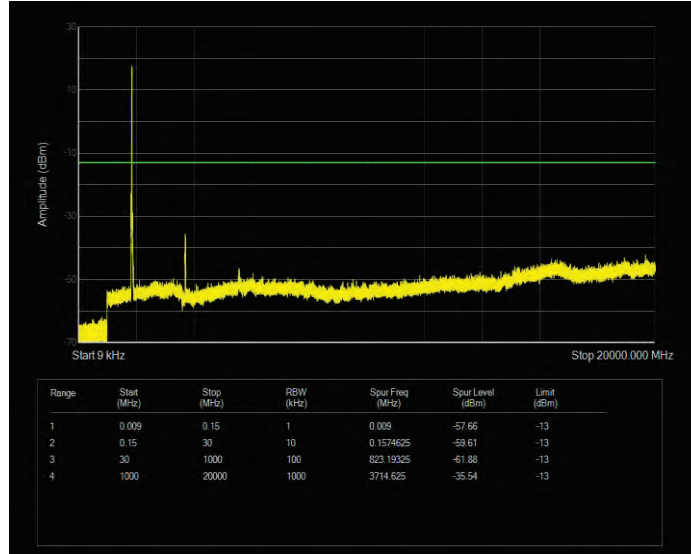

Band25 16QAM BW=10MHz Channel=26640 RB Size=50 Position=#0

Band25 16QAM BW=15MHz Channel=26115 RB Size=75 Position=#0

Band25 16QAM BW=15MHz Channel=26365 RB Size=75 Position=#0

Band25 16QAM BW=15MHz Channel=26615 RB Size=75 Position=#0

Band25 16QAM BW=20MHz Channel=26140 RB Size=100 Position=#0

Band25 16QAM BW=20MHz Channel=26365 RB Size=100 Position=#0

Band25 16QAM BW=20MHz Channel=26590 RB Size=100 Position=#0

Band25 16QAM BW=3MHz Channel=26055 RB Size=15 Position=#0