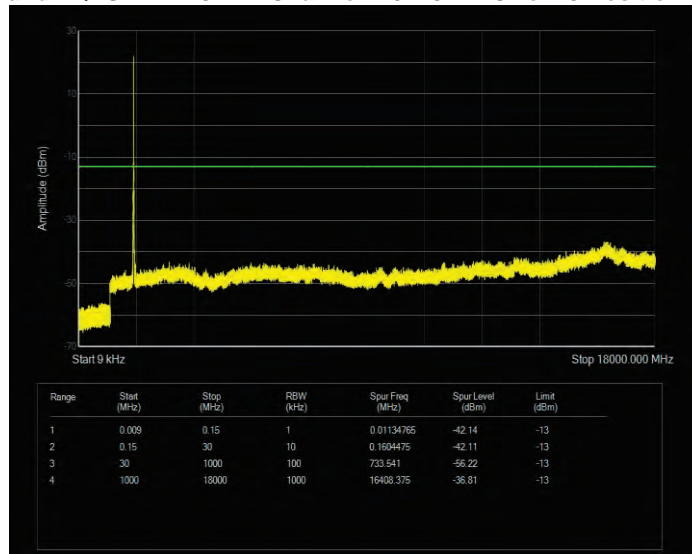

Band4 QPSK BW=5MHz Channel=19975 RB Size=25 Position=#0

Band4 QPSK BW=5MHz Channel=20175 RB Size=25 Position=#0

Band4 QPSK BW=5MHz Channel=20375 RB Size=25 Position=#0

Band5 16QAM BW=1.4MHz Channel=20407 RB Size=6 Position=#0

Band5 16QAM BW=1.4MHz Channel=20525 RB Size=6 Position=#0

Band5 16QAM BW=1.4MHz Channel=20643 RB Size=6 Position=#0

Band5 16QAM BW=10MHz Channel=20450 RB Size=50 Position=#0

Band5 16QAM BW=10MHz Channel=20525 RB Size=50 Position=#0