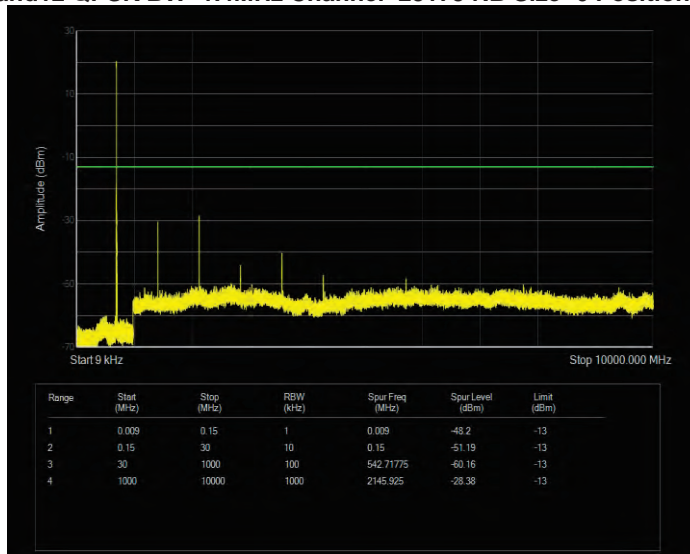

Band12 QPSK BW=1.4MHz Channel=23173 RB Size=6 Position=#0