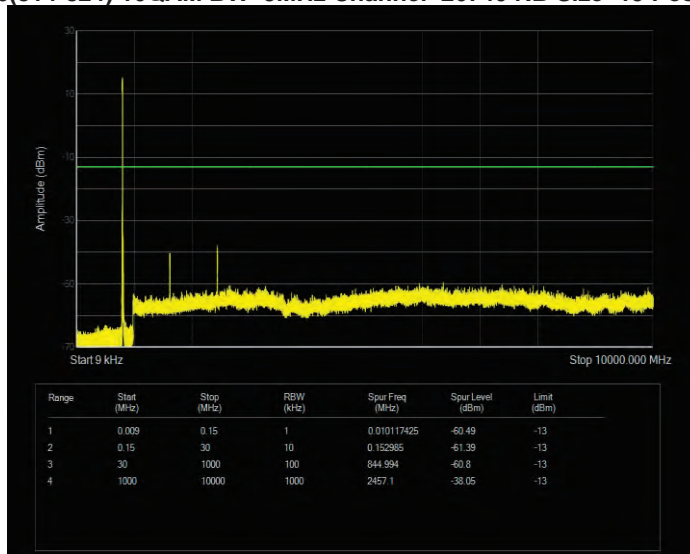

Band26(814-824) 16QAM BW=1.4MHz Channel=26740 RB Size=6 Position=#0

Band26(814-824) 16QAM BW=1.4MHz Channel=26783 RB Size=6 Position=#0

Band26(814-824) 16QAM BW=10MHz Channel=26740 RB Size=50 Position=#0

Band26(814-824) 16QAM BW=3MHz Channel=26705 RB Size=15 Position=#0

Band26(814-824) 16QAM BW=3MHz Channel=26740 RB Size=15 Position=#0

Band26(814-824) 16QAM BW=3MHz Channel=26775 RB Size=15 Position=#0

Band26(814-824) 16QAM BW=5MHz Channel=26715 RB Size=25 Position=#0