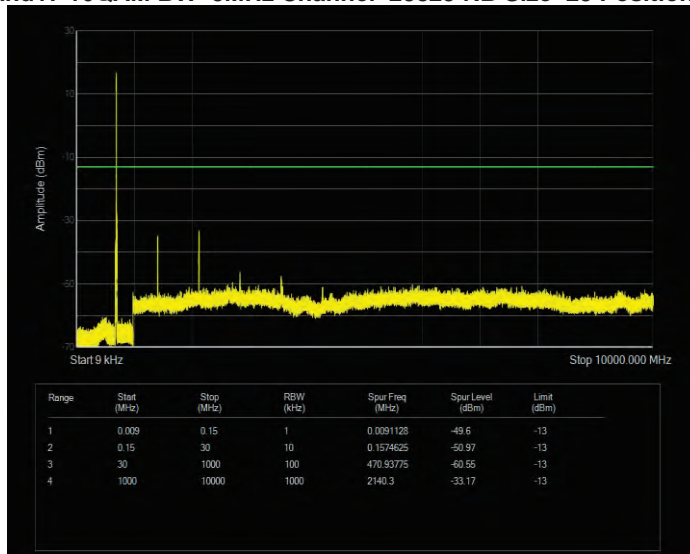

Band17 16QAM BW=5MHz Channel=23825 RB Size=25 Position=#0