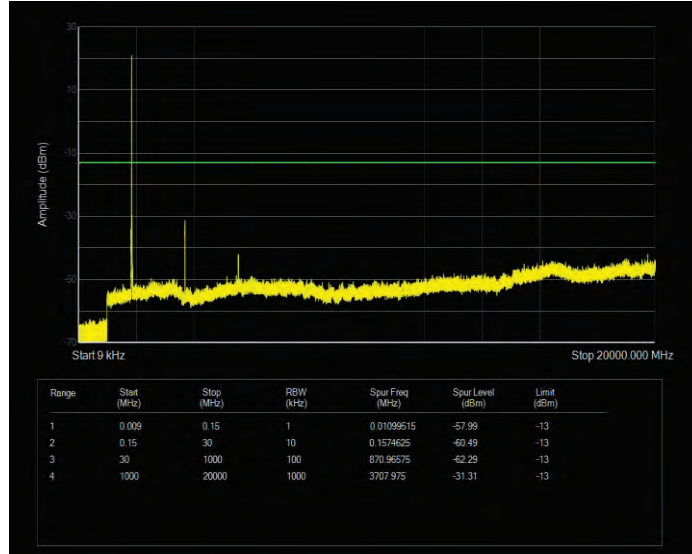

Band25 QPSK BW=5MHz Channel=26065 RB Size=25 Position=#0