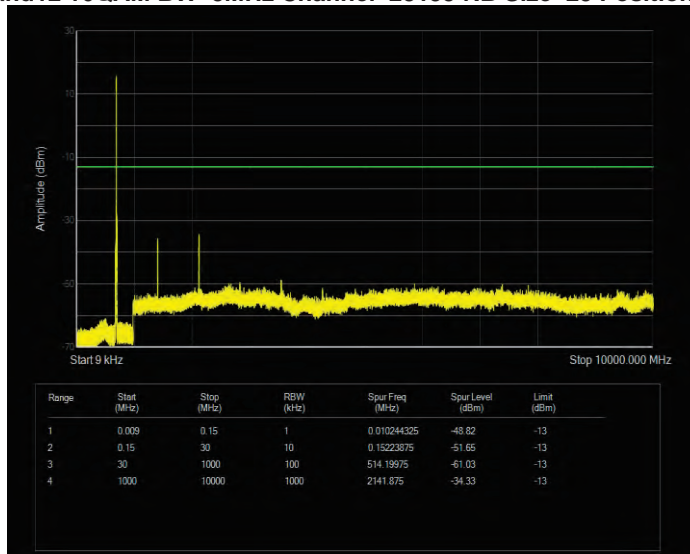

Band12 16QAM BW=5MHz Channel=23155 RB Size=25 Position=#0