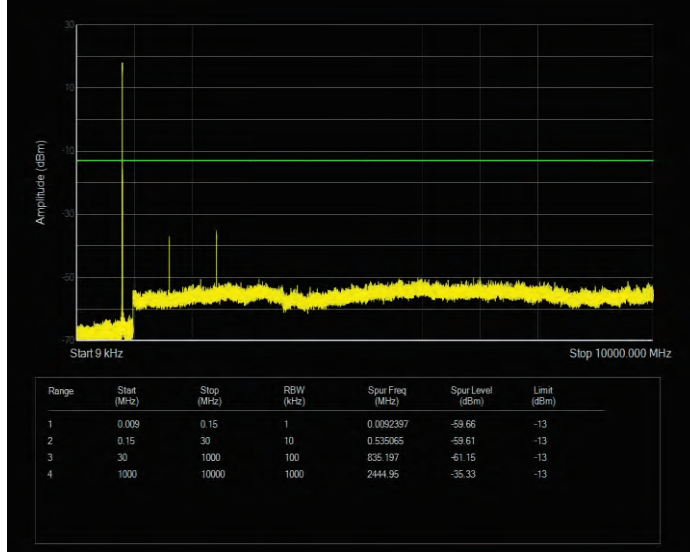

Band25 QPSK BW=20MHz Channel=26590 RB Size=100 Position=#0

Band25 QPSK BW=3MHz Channel=26055 RB Size=15 Position=#0

Band25 QPSK BW=3MHz Channel=26365 RB Size=15 Position=#0

Band25 QPSK BW=3MHz Channel=26675 RB Size=15 Position=#0

Band25 QPSK BW=5MHz Channel=26065 RB Size=25 Position=#0

Band25 QPSK BW=5MHz Channel=26365 RB Size=25 Position=#0

Band25 QPSK BW=5MHz Channel=26665 RB Size=25 Position=#0

Band26(814-824) 16QAM BW=1.4MHz Channel=26697 RB Size=6 Position=#0

Band26(814-824) 16QAM BW=1.4MHz Channel=26740 RB Size=6 Position=#0

Band26(814-824) 16QAM BW=1.4MHz Channel=26783 RB Size=6 Position=#0

Band26(814-824) 16QAM BW=10MHz Channel=26740 RB Size=50 Position=#0