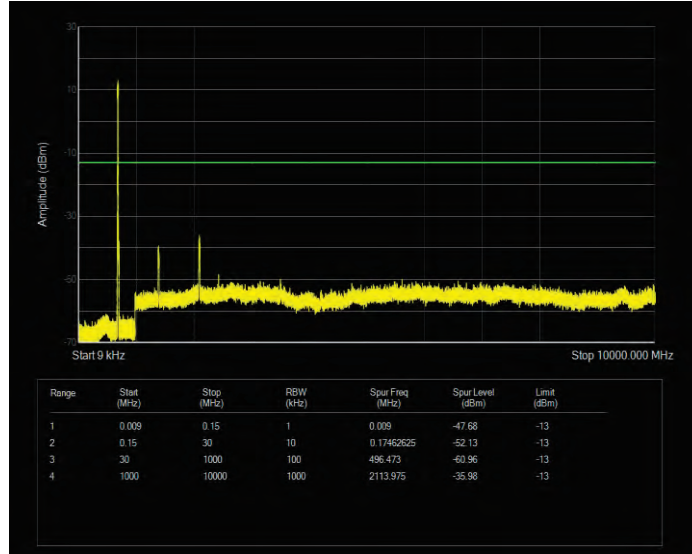

Band12 16QAM BW=10MHz Channel=23060 RB Size=50 Position=#0