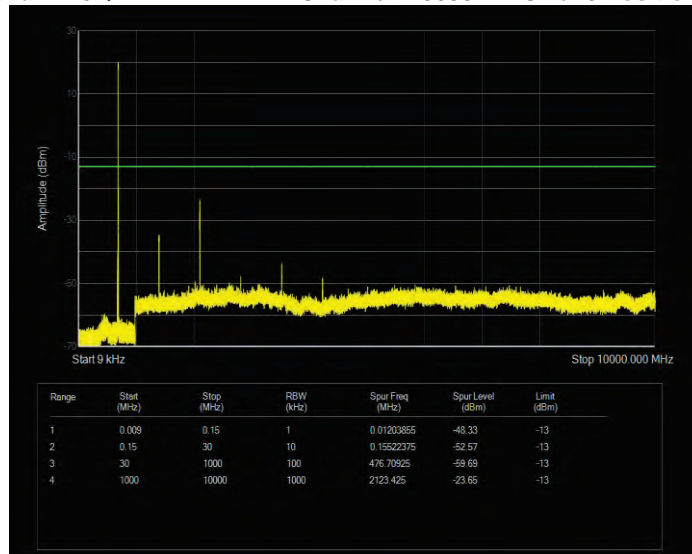

Band12 16QAM BW=1.4MHz Channel=23173 RB Size=6 Position=#0