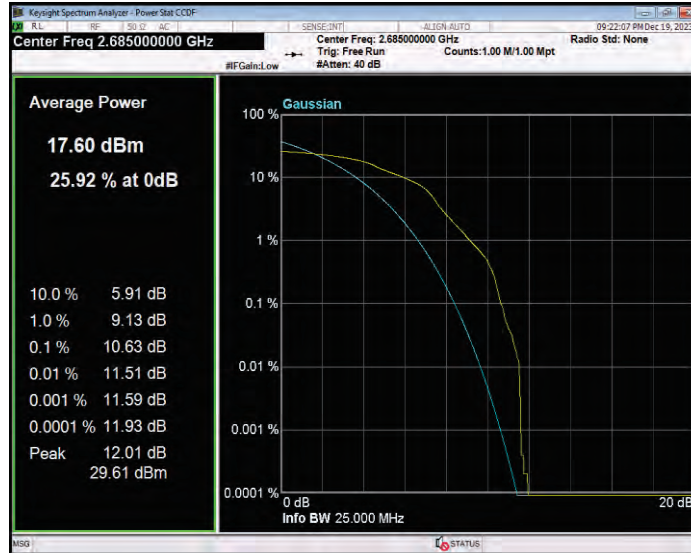

Band41 16QAM BW=10MHz Channel=41540 RB Size=1 Position=#0