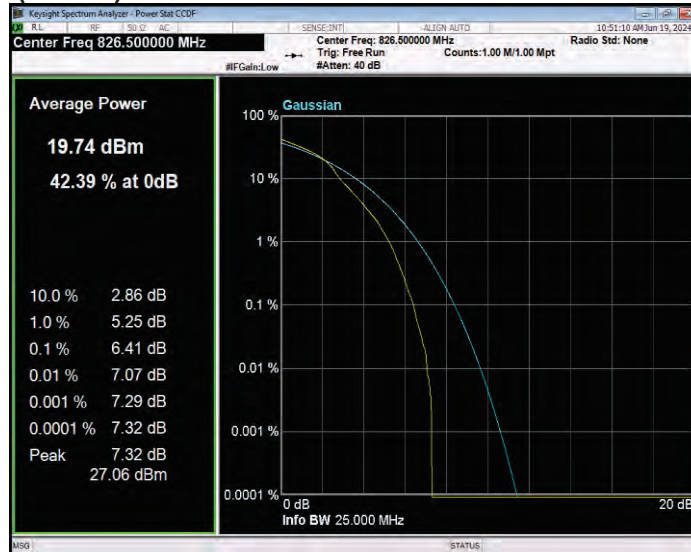

Band26(824-849) 16QAM BW=5MHz Channel=26815 RB Size=1 Position=#0