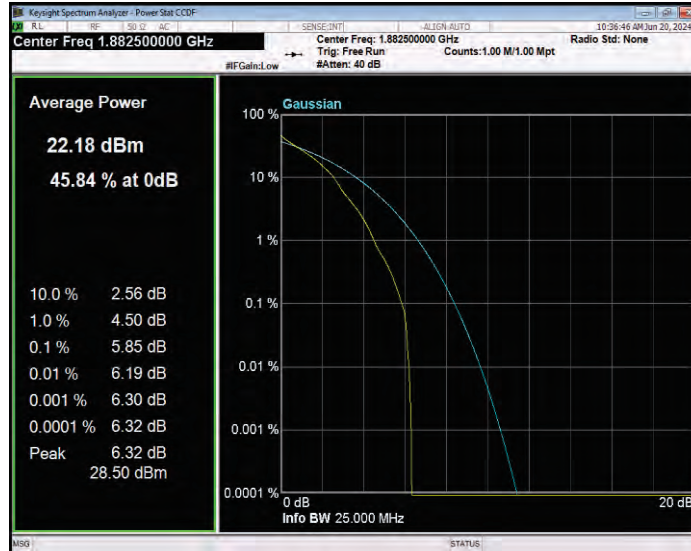

Band25 QPSK BW=20MHz Channel=26140 RB Size=1 Position=#0

Band25 QPSK BW=20MHz Channel=26365 RB Size=1 Position=#0

Band25 QPSK BW=20MHz Channel=26590 RB Size=1 Position=#0

Band25 QPSK BW=3MHz Channel=26055 RB Size=1 Position=#0

Band25 QPSK BW=3MHz Channel=26365 RB Size=1 Position=#0

Band25 QPSK BW=3MHz Channel=26675 RB Size=1 Position=#0

Band25 QPSK BW=5MHz Channel=26065 RB Size=1 Position=#0

Band25 QPSK BW=5MHz Channel=26365 RB Size=1 Position=#0

Band25 QPSK BW=5MHz Channel=26665 RB Size=1 Position=#0

Band26(814-824) 16QAM BW=1.4MHz Channel=26697 RB Size=1 Position=#0

Band26(814-824) 16QAM BW=1.4MHz Channel=26740 RB Size=1 Position=#0

Band26(814-824) 16QAM BW=1.4MHz Channel=26783 RB Size=1 Position=#0