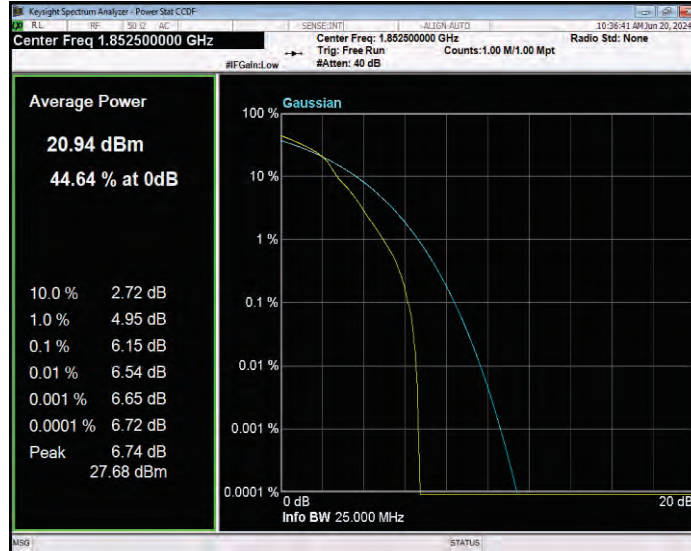

Band25 16QAM BW=5MHz Channel=26065 RB Size=1 Position=#0