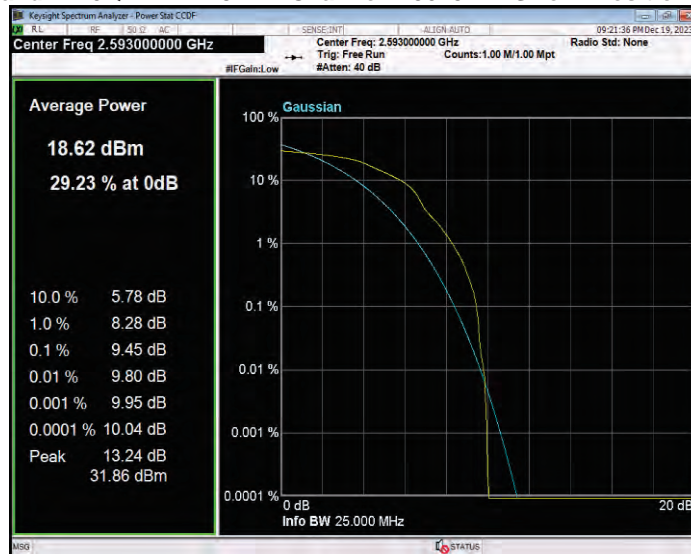

Band41 16QAM BW=5MHz Channel=40620 RB Size=1 Position=#0