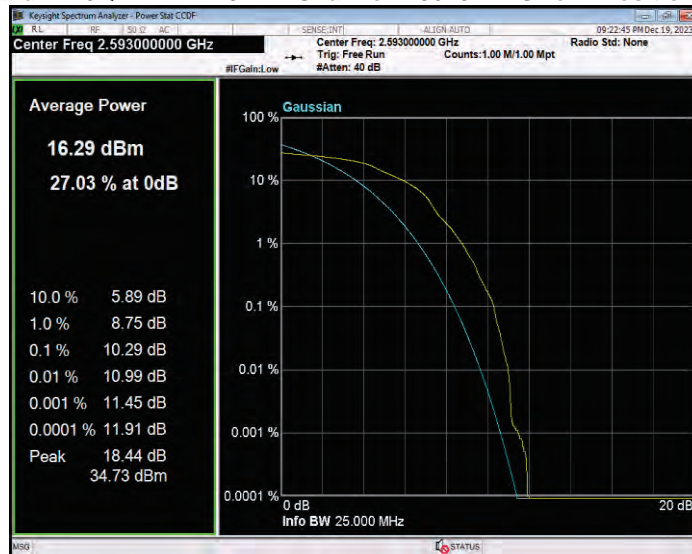

Band41 16QAM BW=20MHz Channel=40620 RB Size=1 Position=#0