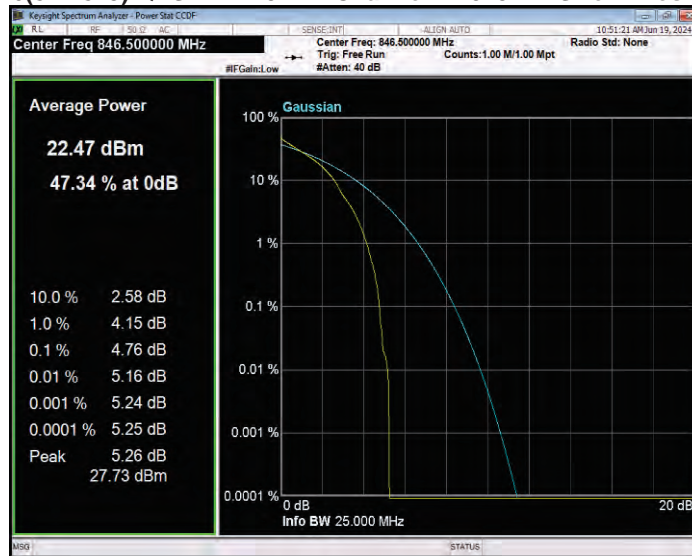

Band26(824-849) QPSK BW=5MHz Channel=27015 RB Size=1 Position=#0