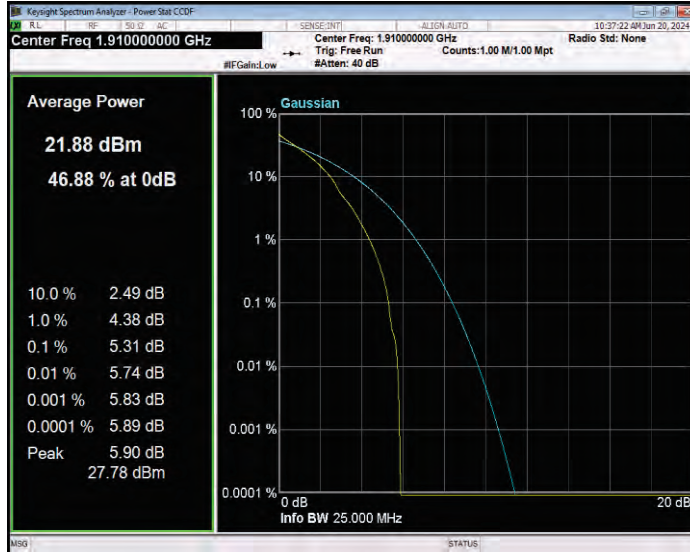

Band25 QPSK BW=10MHz Channel=26640 RB Size=1 Position=#0