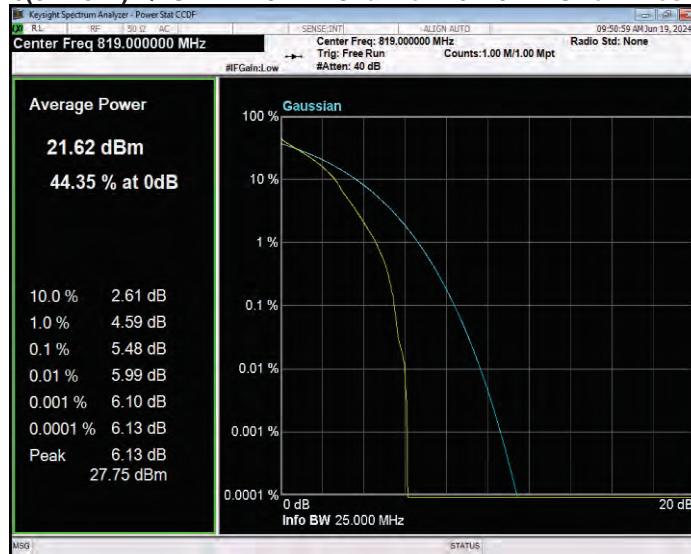

Band26(814-824) QPSK BW=3MHz Channel=26740 RB Size=1 Position=#0

Band26(814-824) QPSK BW=3MHz Channel=26775 RB Size=1 Position=#0

Band26(814-824) QPSK BW=5MHz Channel=26715 RB Size=1 Position=#0

Band26(814-824) QPSK BW=5MHz Channel=26740 RB Size=1 Position=#0