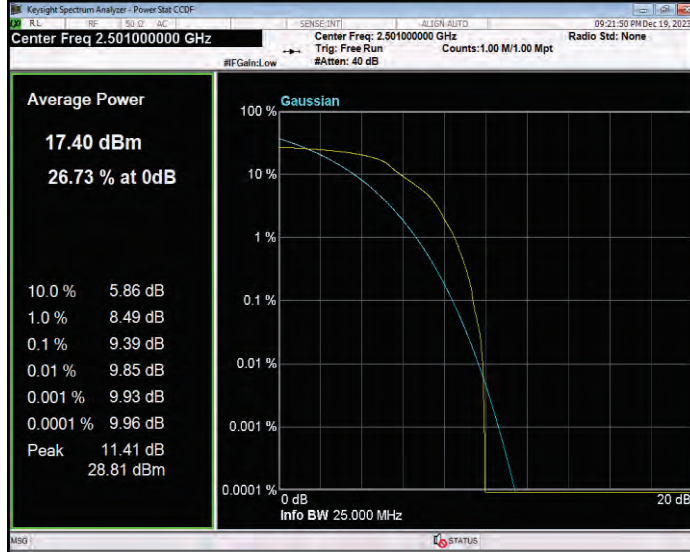

Band41 16QAM BW=5MHz Channel=39675 RB Size=1 Position=#0

Band41 16QAM BW=5MHz Channel=40620 RB Size=1 Position=#0

Band41 16QAM BW=5MHz Channel=41565 RB Size=1 Position=#0

Band41 QPSK BW=10MHz Channel=39700 RB Size=1 Position=#0