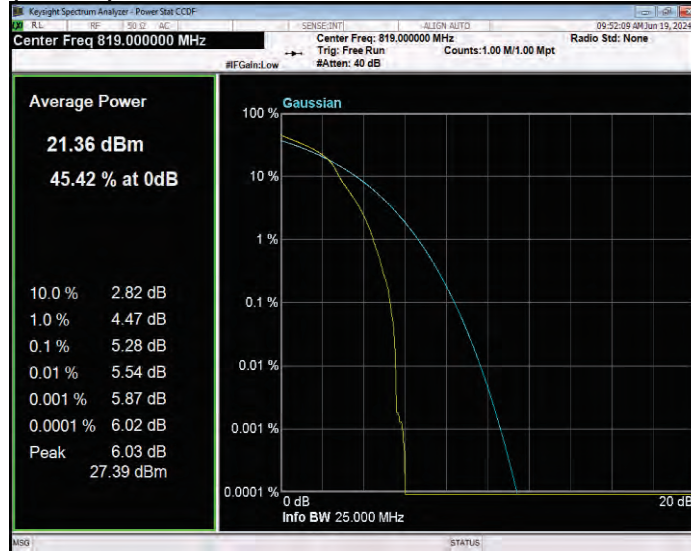

Band26(814-824) 16QAM BW=10MHz Channel=26740 RB Size=1 Position=#0