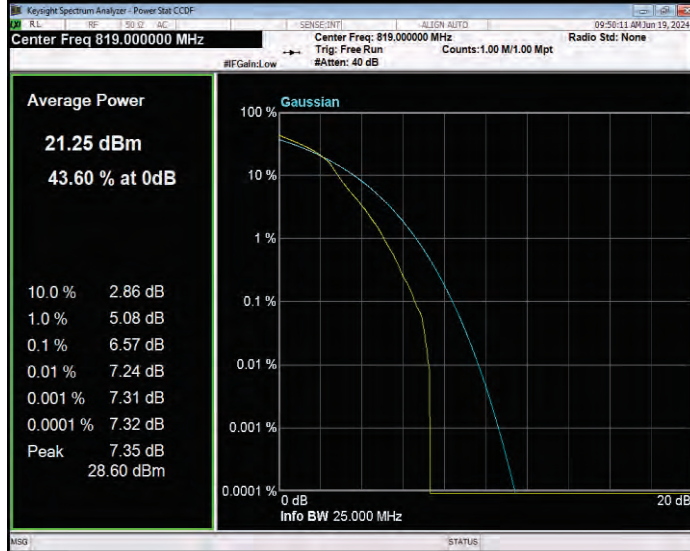

Band26(814-824) 16QAM BW=1.4MHz Channel=26740 RB Size=1 Position=#0