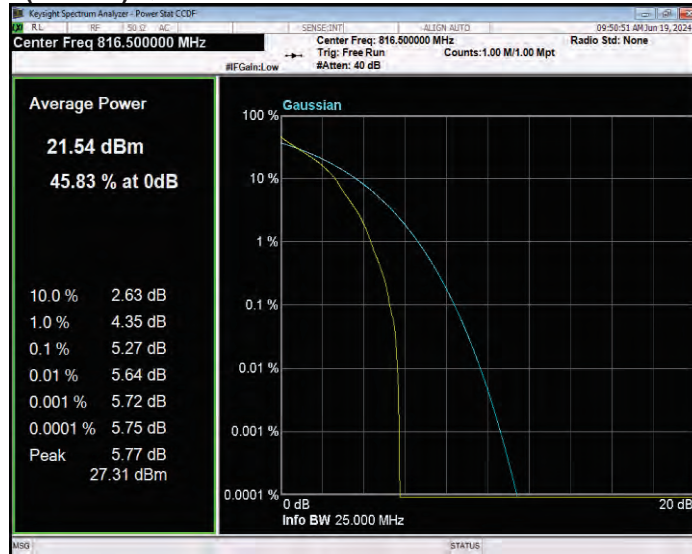

Band26(814-824) QPSK BW=5MHz Channel=26715 RB Size=1 Position=#0