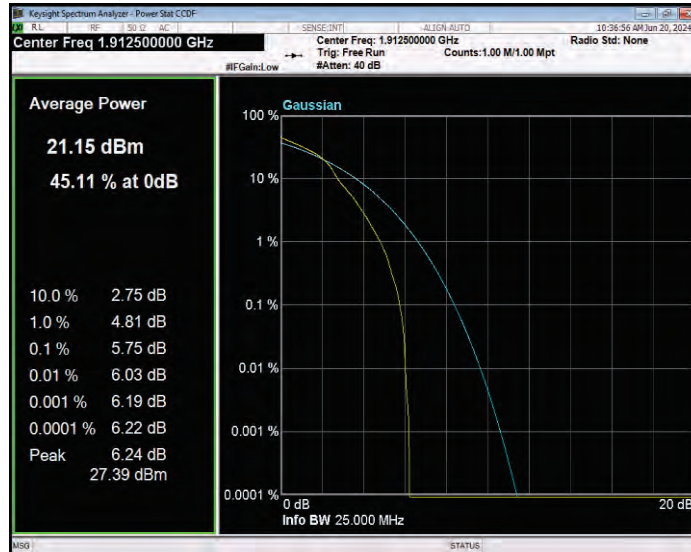

Band25 16QAM BW=5MHz Channel=26665 RB Size=1 Position=#0