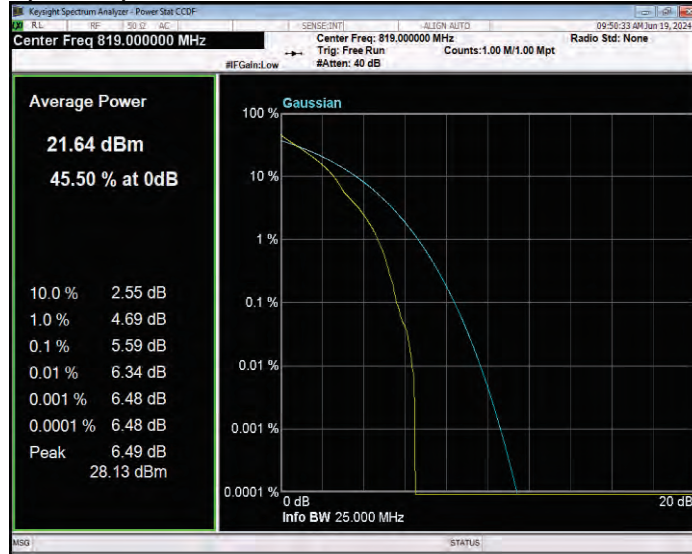

Band26(814-824) QPSK BW=3MHz Channel=26740 RB Size=1 Position=#0