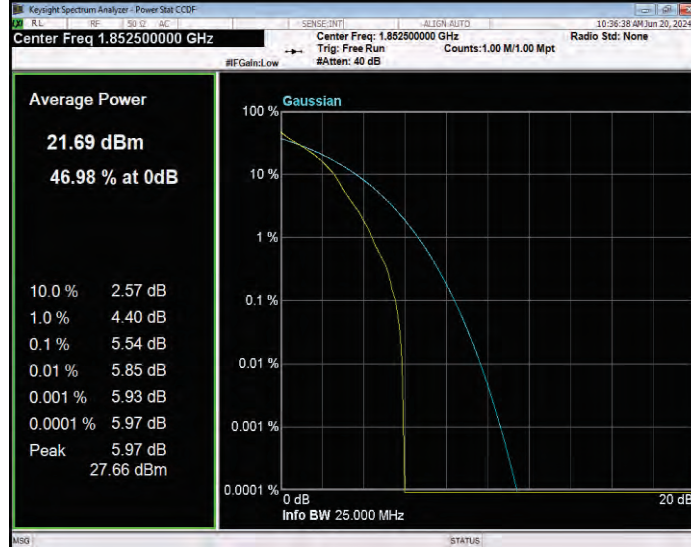

Band25 QPSK BW=5MHz Channel=26065 RB Size=1 Position=#0