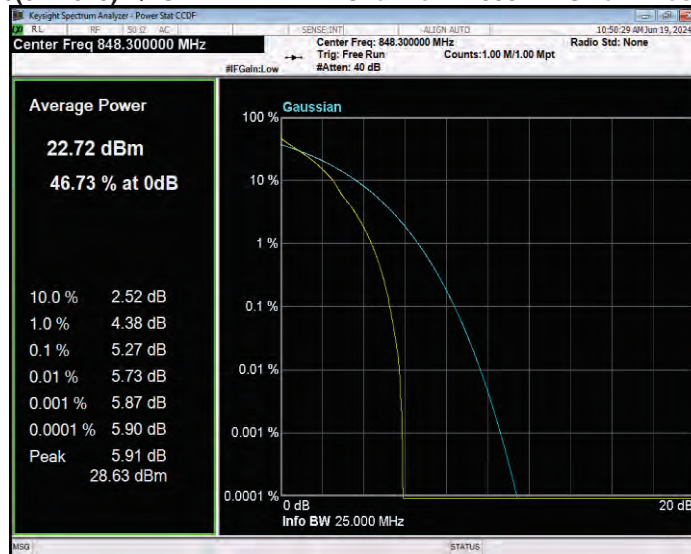

Band26(824-849) 16QAM BW=3MHz Channel=27025 RB Size=1 Position=#0

Band26(824-849) 16QAM BW=5MHz Channel=26815 RB Size=1 Position=#0

Band26(824-849) 16QAM BW=5MHz Channel=26915 RB Size=1 Position=#0

Band26(824-849) 16QAM BW=5MHz Channel=27015 RB Size=1 Position=#0

Band26(824-849) QPSK BW=1.4MHz Channel=26797 RB Size=1 Position=#0

Band26(824-849) QPSK BW=1.4MHz Channel=26915 RB Size=1 Position=#0

Band26(824-849) QPSK BW=1.4MHz Channel=27033 RB Size=1 Position=#0

Band26(824-849) QPSK BW=10MHz Channel=26840 RB Size=1 Position=#0