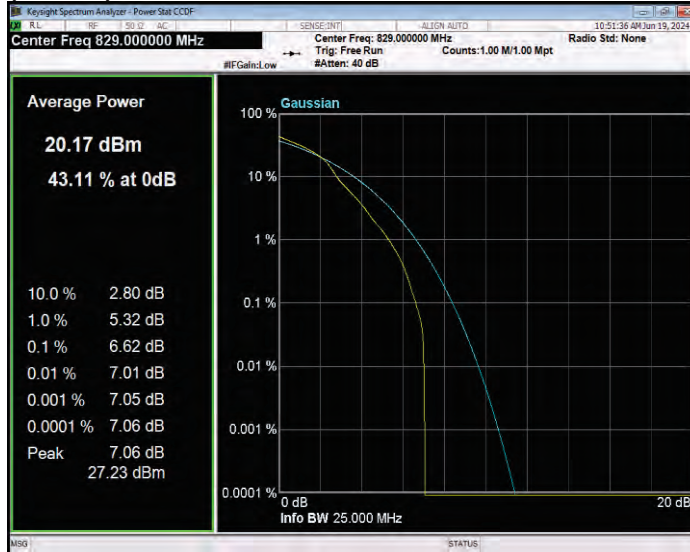

Band26(824-849) 16QAM BW=10MHz Channel=26840 RB Size=1 Position=#0