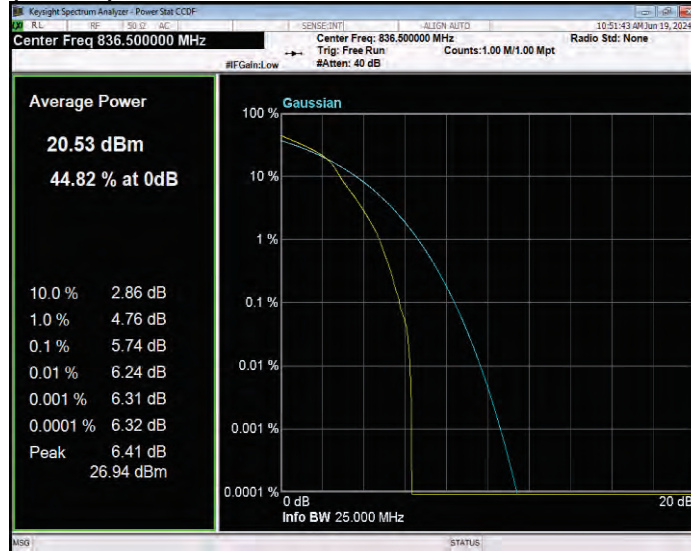

Band26(824-849) 16QAM BW=10MHz Channel=26915 RB Size=1 Position=#0