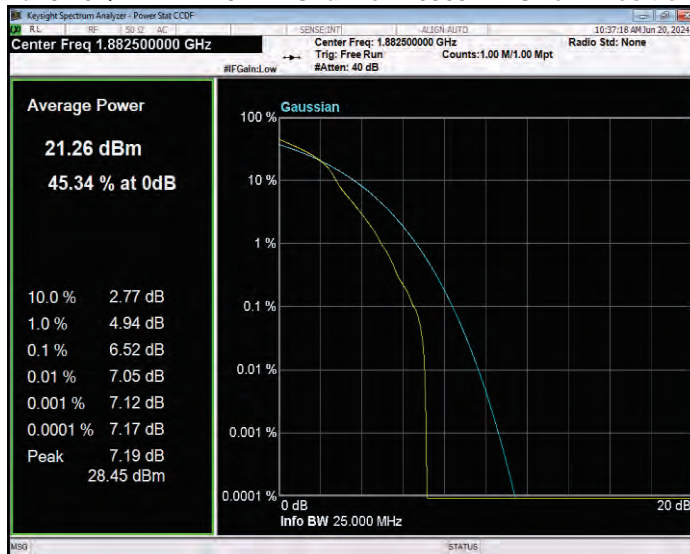

Band25 16QAM BW=10MHz Channel=26090 RB Size=1 Position=#0

Band25 16QAM BW=10MHz Channel=26365 RB Size=1 Position=#0

Band25 16QAM BW=10MHz Channel=26640 RB Size=1 Position=#0

Band25 16QAM BW=15MHz Channel=26115 RB Size=1 Position=#0