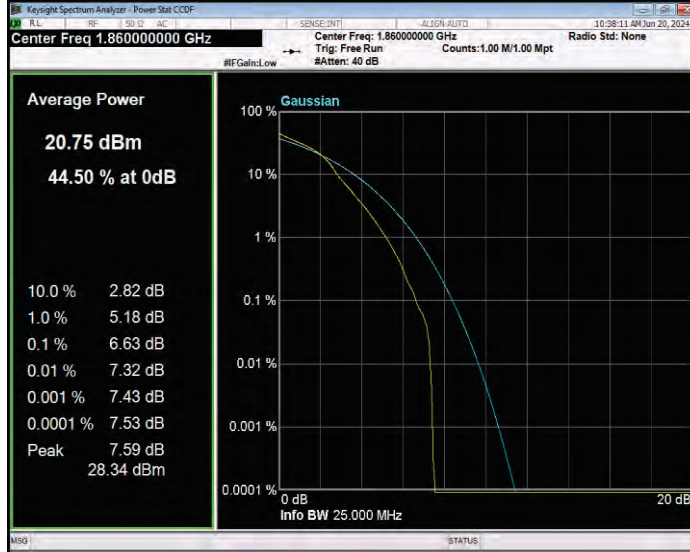

Band25 16QAM BW=20MHz Channel=26140 RB Size=1 Position=#0