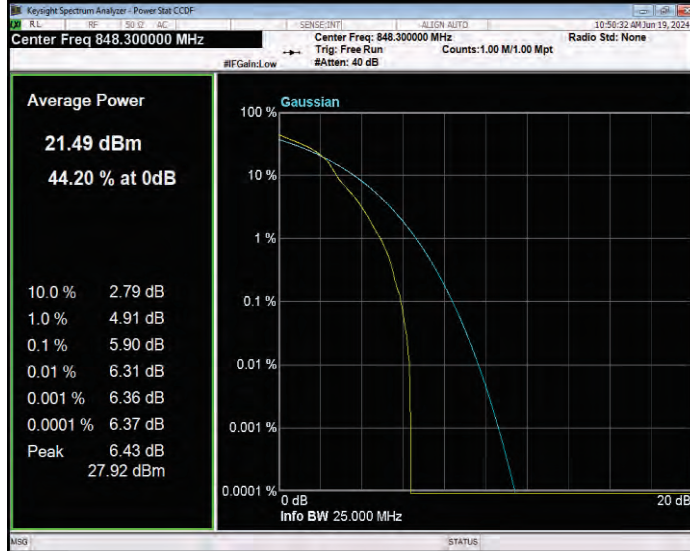

Band26(814-824) QPSK BW=5MHz Channel=26765 RB Size=1 Position=#0

Band26(824-849) 16QAM BW=1.4MHz Channel=26797 RB Size=1 Position=#0

Band26(824-849) 16QAM BW=1.4MHz Channel=26915 RB Size=1 Position=#0

Band26(824-849) 16QAM BW=1.4MHz Channel=27033 RB Size=1 Position=#0