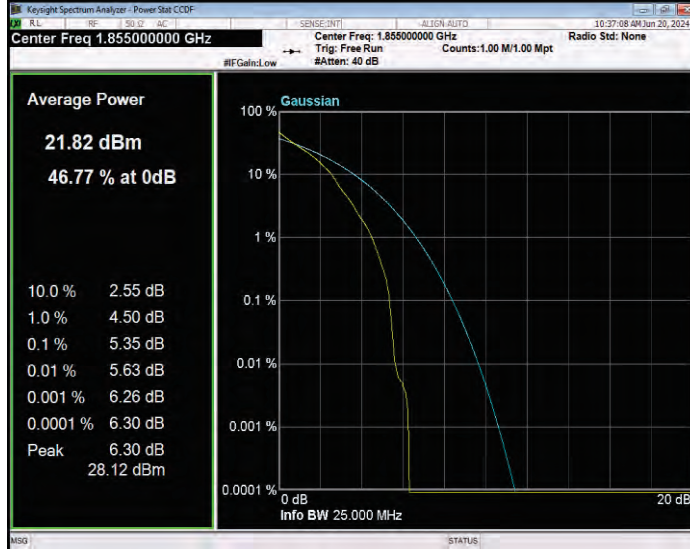

Band25 QPSK BW=10MHz Channel=26090 RB Size=1 Position=#0