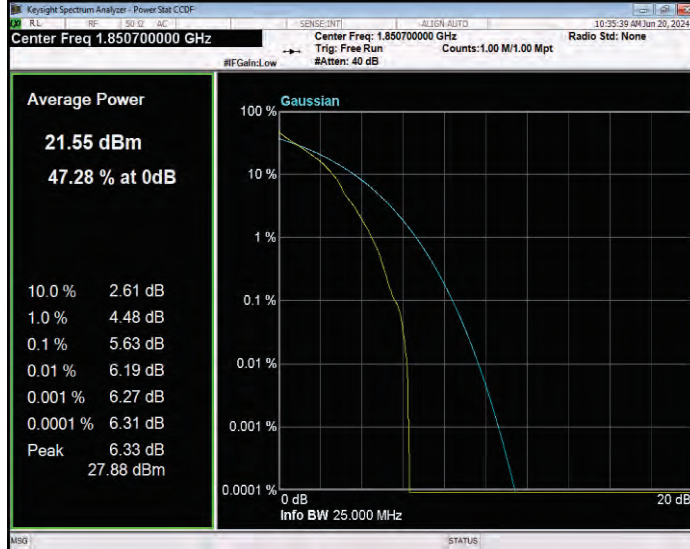

Band25 16QAM BW=5MHz Channel=26065 RB Size=1 Position=#0

Band25 16QAM BW=5MHz Channel=26365 RB Size=1 Position=#0

Band25 16QAM BW=5MHz Channel=26665 RB Size=1 Position=#0

Band25 QPSK BW=1.4MHz Channel=26047 RB Size=1 Position=#0