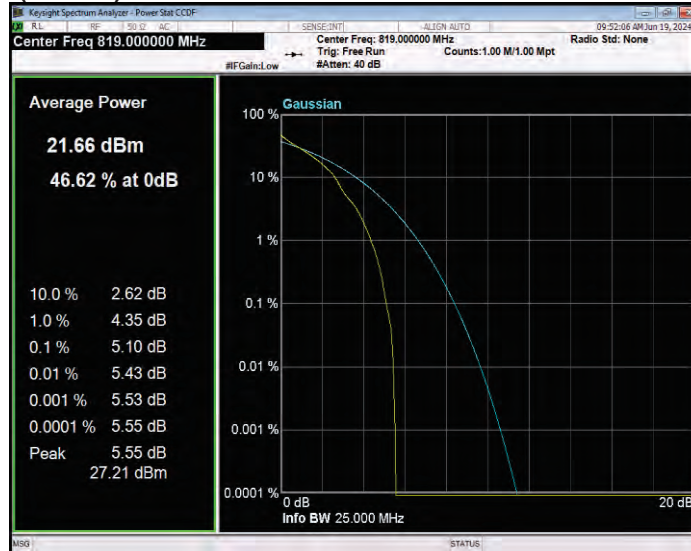

Band26(814-824) QPSK BW=10MHz Channel=26740 RB Size=1 Position=#0