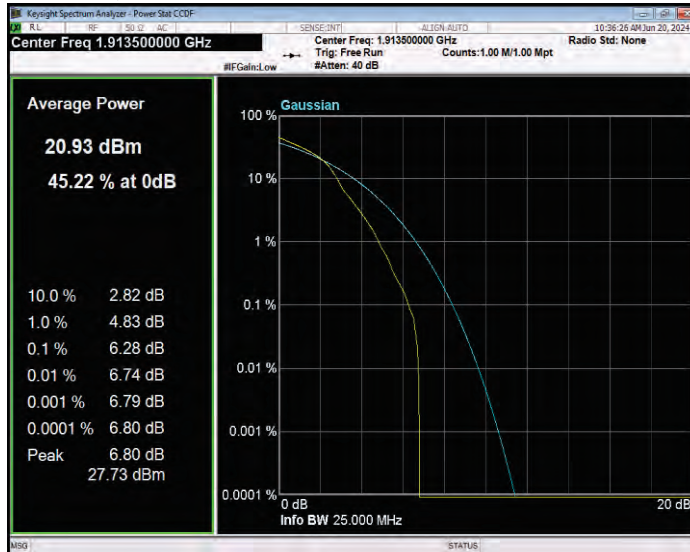

Band25 16QAM BW=20MHz Channel=26590 RB Size=1 Position=#0

Band25 16QAM BW=3MHz Channel=26055 RB Size=1 Position=#0

Band25 16QAM BW=3MHz Channel=26365 RB Size=1 Position=#0

Band25 16QAM BW=3MHz Channel=26675 RB Size=1 Position=#0