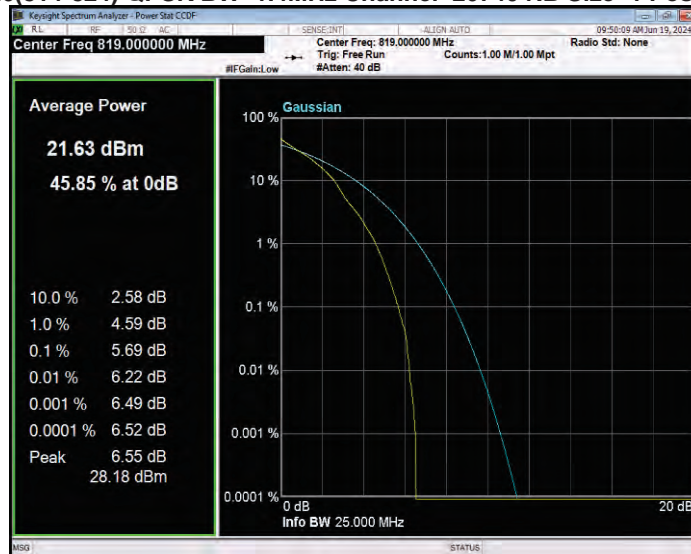

Band26(814-824) QPSK BW=1.4MHz Channel=26740 RB Size=1 Position=#0