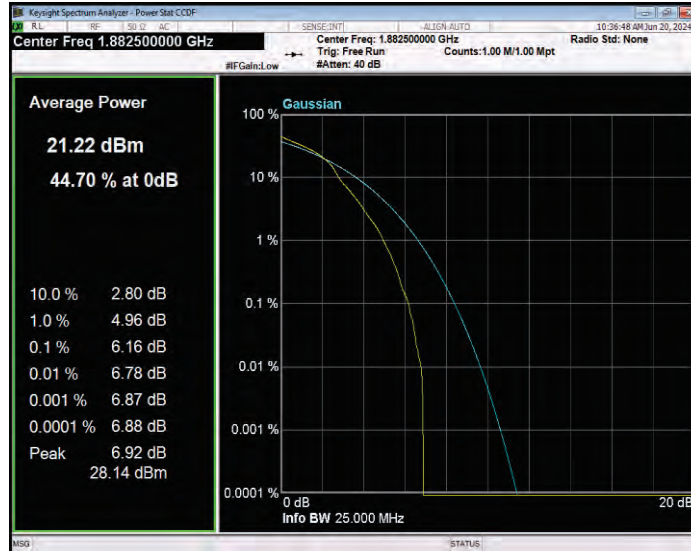

Band25 16QAM BW=5MHz Channel=26365 RB Size=1 Position=#0