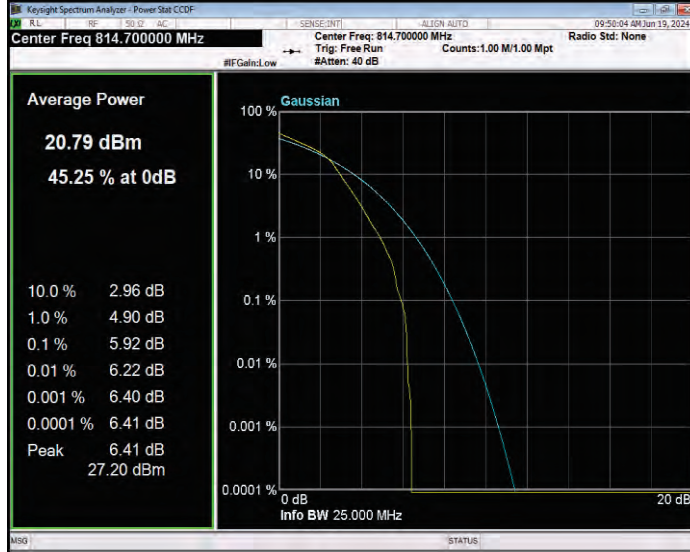

Band26(814-824) 16QAM BW=1.4MHz Channel=26697 RB Size=1 Position=#0