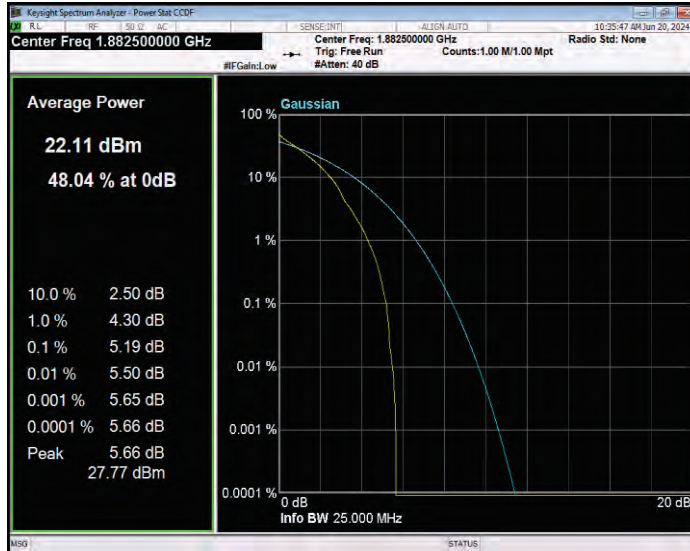

Band25 QPSK BW=1.4MHz Channel=26365 RB Size=1 Position=#0