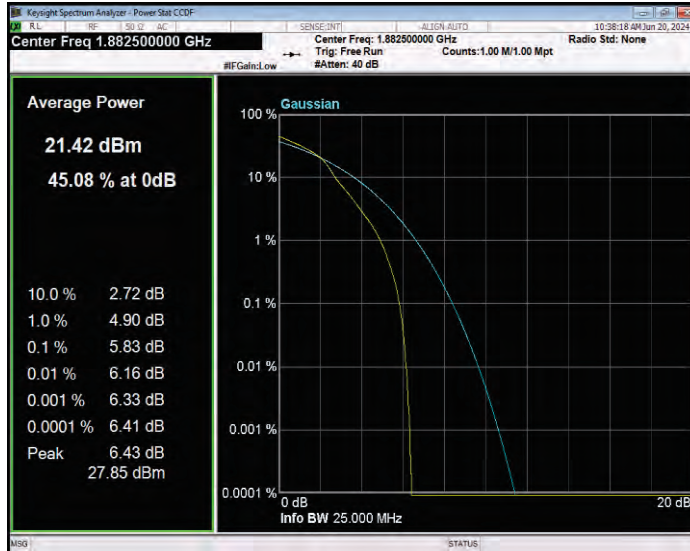

Band25 16QAM BW=15MHz Channel=26365 RB Size=1 Position=#0

Band25 16QAM BW=15MHz Channel=26615 RB Size=1 Position=#0

Band25 16QAM BW=20MHz Channel=26140 RB Size=1 Position=#0

Band25 16QAM BW=20MHz Channel=26365 RB Size=1 Position=#0