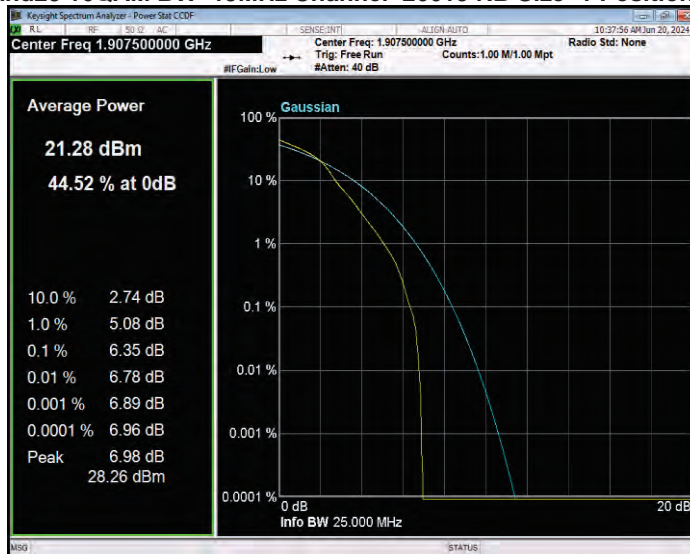

Band25 16QAM BW=15MHz Channel=26615 RB Size=1 Position=#0