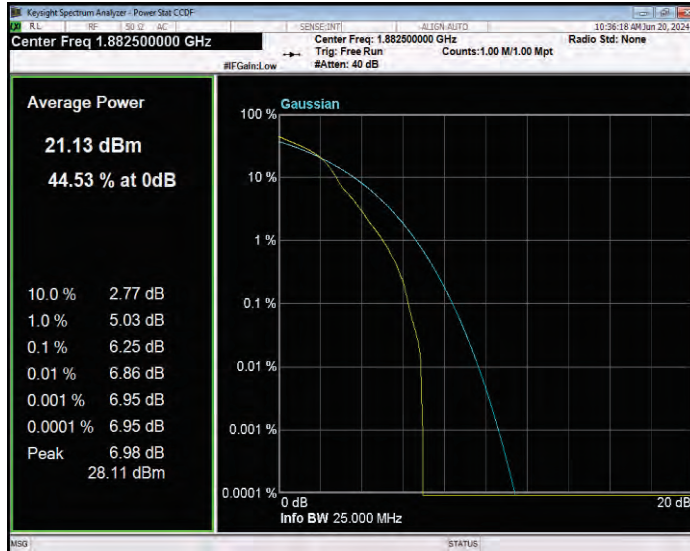

Band25 16QAM BW=3MHz Channel=26365 RB Size=1 Position=#0