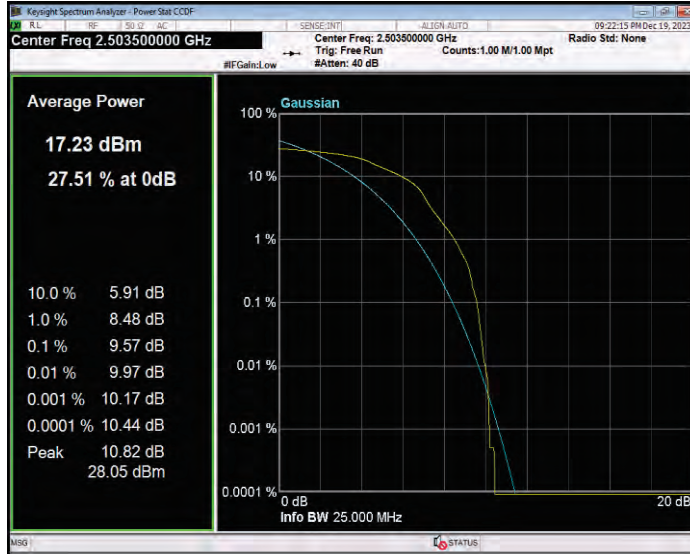

Band41 16QAM BW=15MHz Channel=39725 RB Size=1 Position=#0