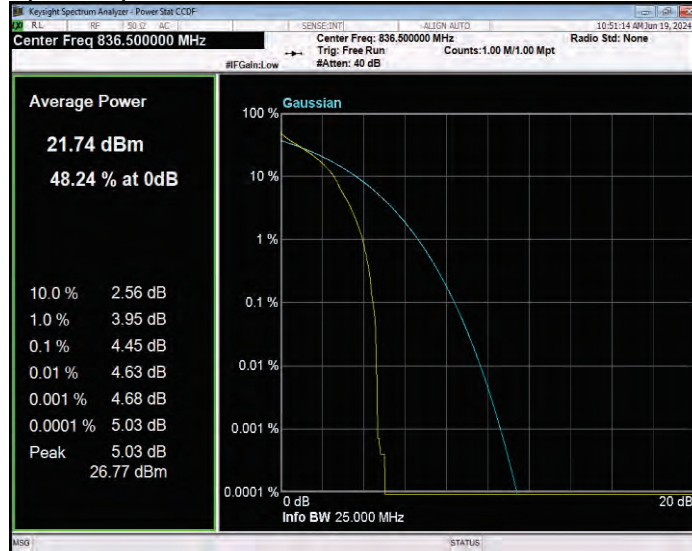

Band26(824-849) QPSK BW=5MHz Channel=26915 RB Size=1 Position=#0