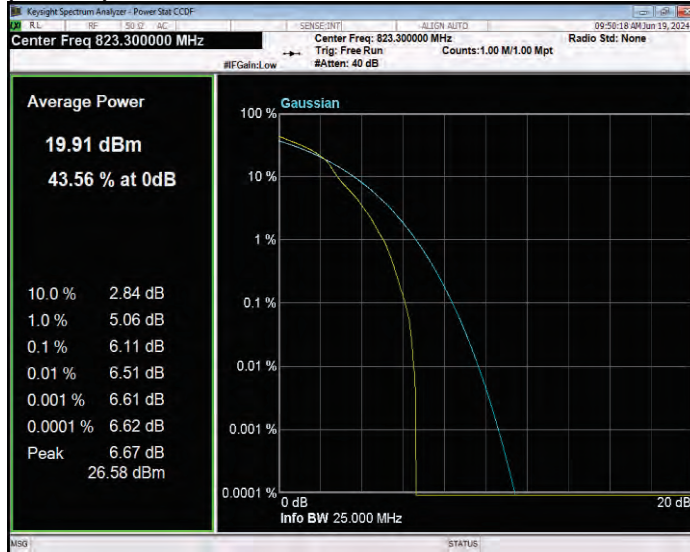

Band25 QPSK BW=5MHz Channel=26665 RB Size=1 Position=#0

Band26(814-824) 16QAM BW=1.4MHz Channel=26697 RB Size=1 Position=#0

Band26(814-824) 16QAM BW=1.4MHz Channel=26740 RB Size=1 Position=#0

Band26(814-824) 16QAM BW=1.4MHz Channel=26783 RB Size=1 Position=#0