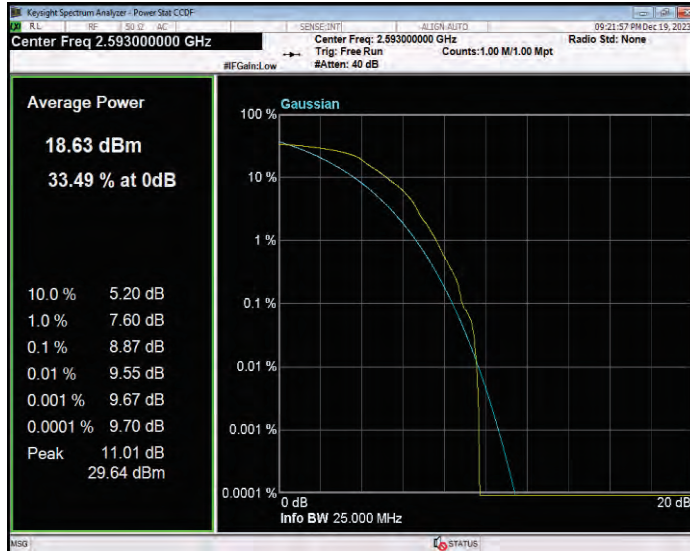

Band41 QPSK BW=10MHz Channel=40620 RB Size=1 Position=#0