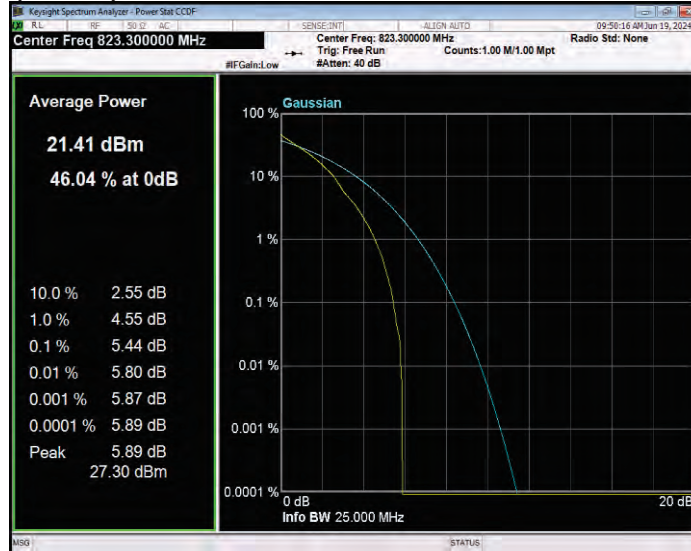

Band26(814-824) QPSK BW=1.4MHz Channel=26783 RB Size=1 Position=#0