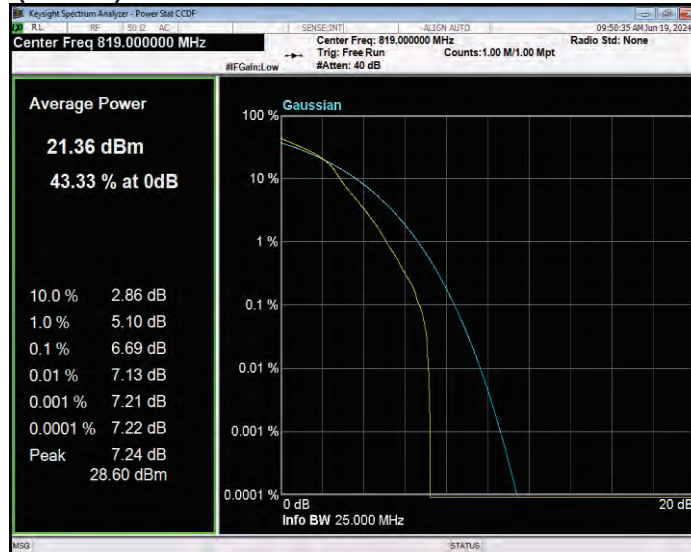

Band26(814-824) 16QAM BW=3MHz Channel=26740 RB Size=1 Position=#0