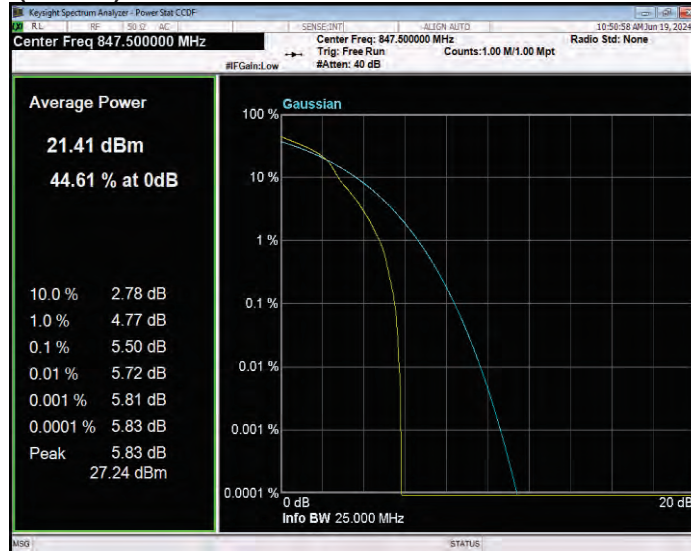

Band26(824-849) 16QAM BW=3MHz Channel=27025 RB Size=1 Position=#0