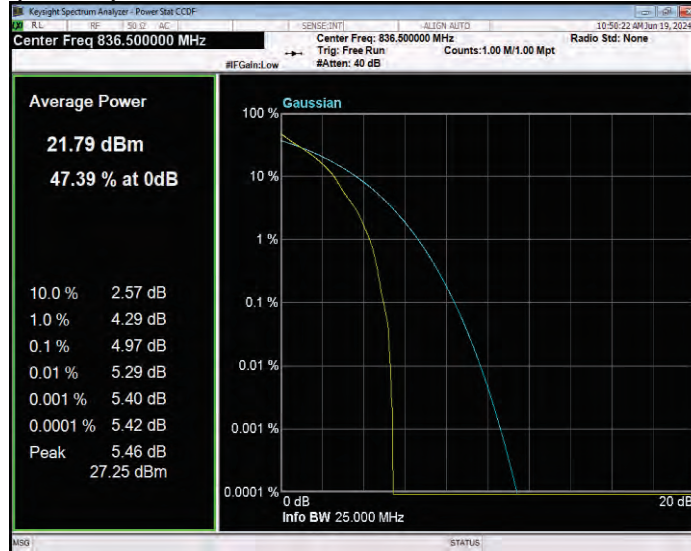

Band26(824-849) 16QAM BW=3MHz Channel=27025 RB Size=1 Position=#0

Band26(824-849) 16QAM BW=5MHz Channel=26815 RB Size=1 Position=#0

Band26(824-849) 16QAM BW=5MHz Channel=26915 RB Size=1 Position=#0

Band26(824-849) 16QAM BW=5MHz Channel=27015 RB Size=1 Position=#0

Band26(824-849) QPSK BW=1.4MHz Channel=26797 RB Size=1 Position=#0

Band26(824-849) QPSK BW=1.4MHz Channel=26915 RB Size=1 Position=#0

Band26(824-849) QPSK BW=1.4MHz Channel=27033 RB Size=1 Position=#0

Band26(824-849) QPSK BW=10MHz Channel=26840 RB Size=1 Position=#0