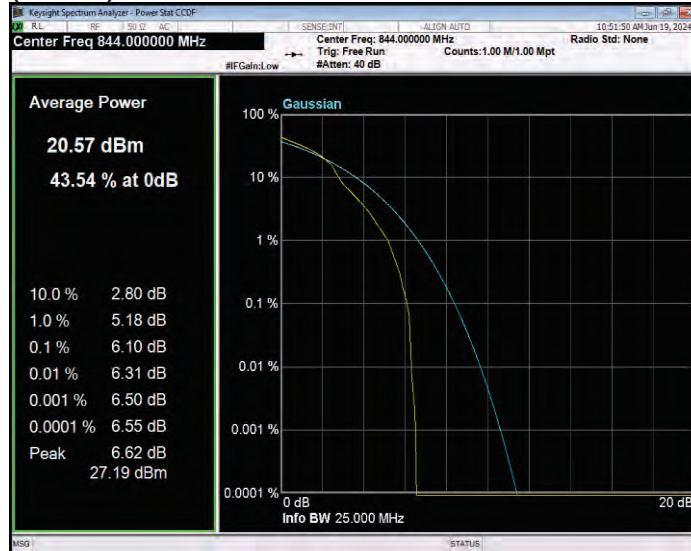

Band26(824-849) 16QAM BW=10MHz Channel=26990 RB Size=1 Position=#0