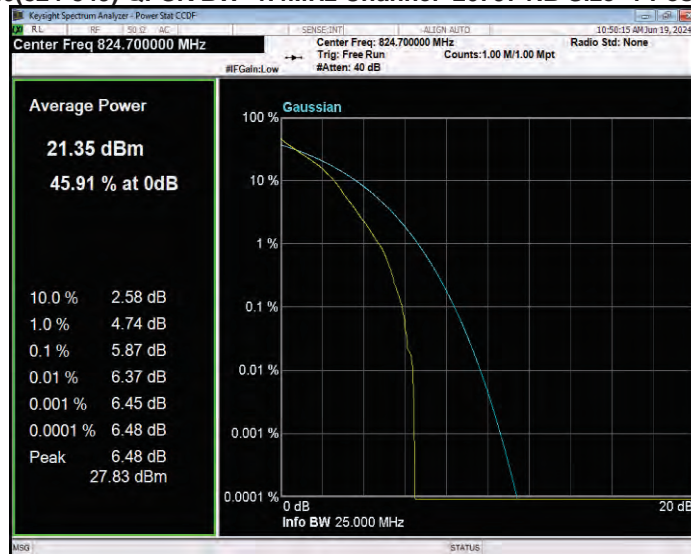

Band26(824-849) 16QAM BW=3MHz Channel=27025 RB Size=1 Position=#0

Band26(824-849) 16QAM BW=5MHz Channel=26815 RB Size=1 Position=#0

Band26(824-849) 16QAM BW=5MHz Channel=26915 RB Size=1 Position=#0

Band26(824-849) 16QAM BW=5MHz Channel=27015 RB Size=1 Position=#0

Band26(824-849) QPSK BW=1.4MHz Channel=26797 RB Size=1 Position=#0

Band26(824-849) QPSK BW=1.4MHz Channel=26915 RB Size=1 Position=#0

Band26(824-849) QPSK BW=1.4MHz Channel=27033 RB Size=1 Position=#0

Band26(824-849) QPSK BW=10MHz Channel=26840 RB Size=1 Position=#0