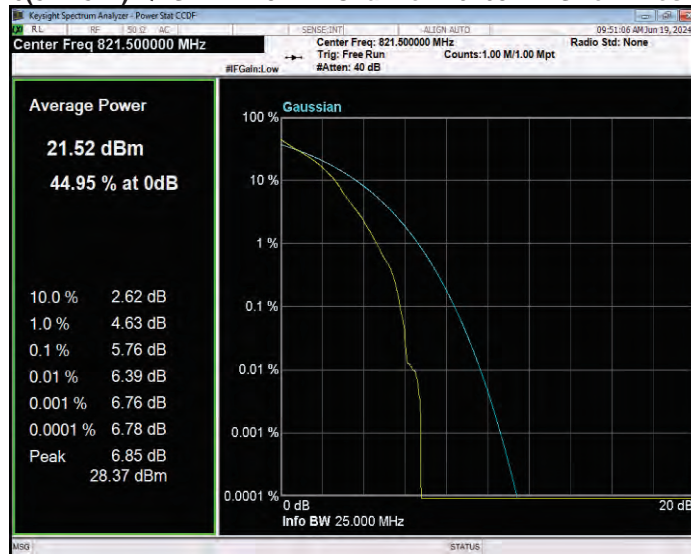

Band26(814-824) QPSK BW=5MHz Channel=26765 RB Size=1 Position=#0