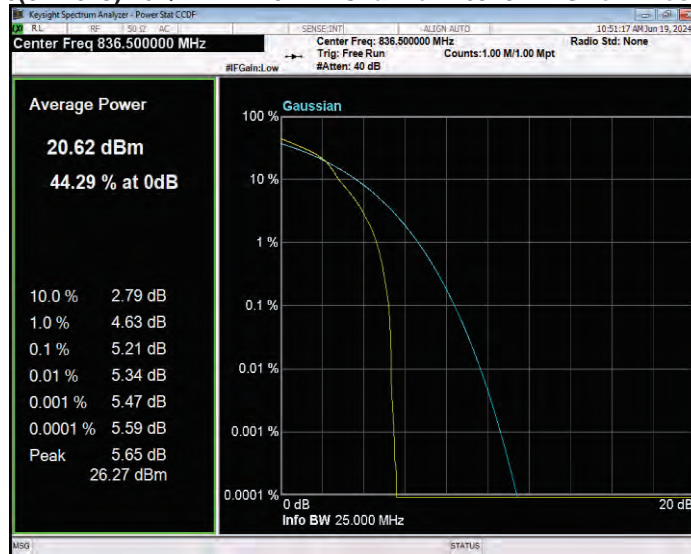

Band26(824-849) 16QAM BW=5MHz Channel=26915 RB Size=1 Position=#0