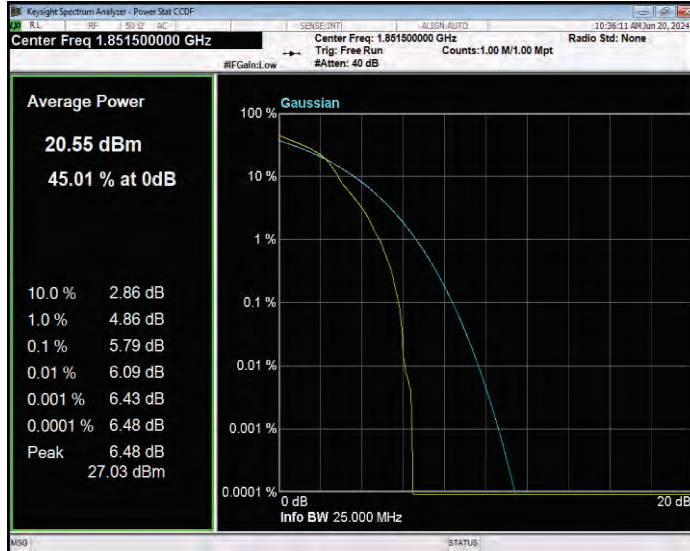

Band25 16QAM BW=3MHz Channel=26055 RB Size=1 Position=#0