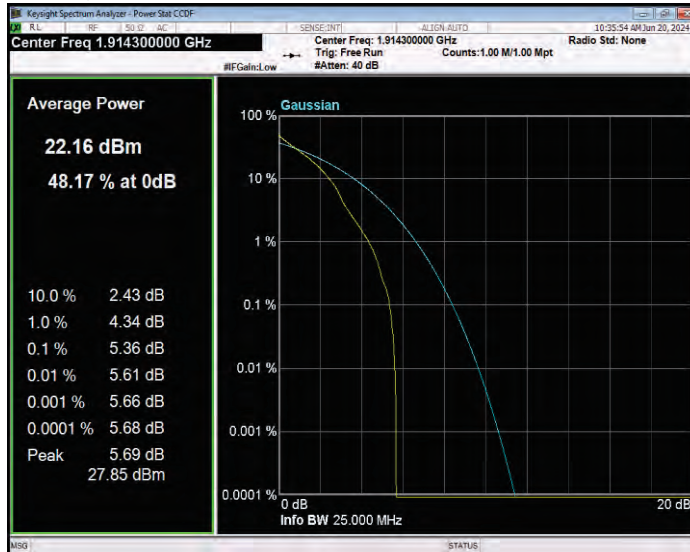

Band25 QPSK BW=1.4MHz Channel=26683 RB Size=1 Position=#0