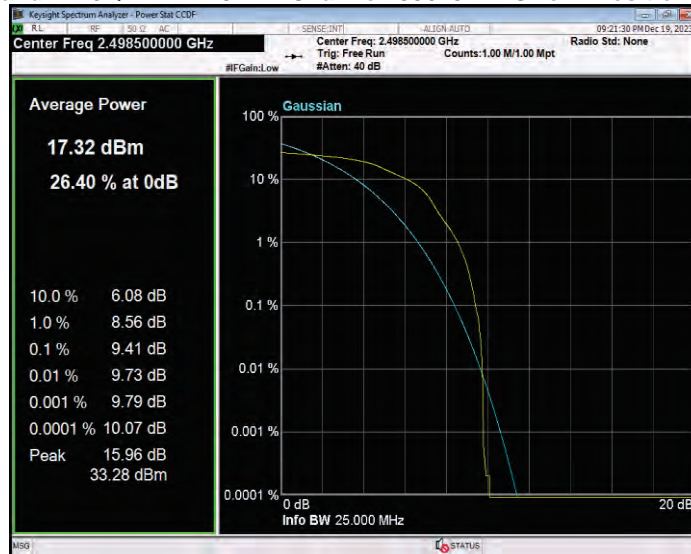

Band41 16QAM BW=5MHz Channel=39675 RB Size=1 Position=#0