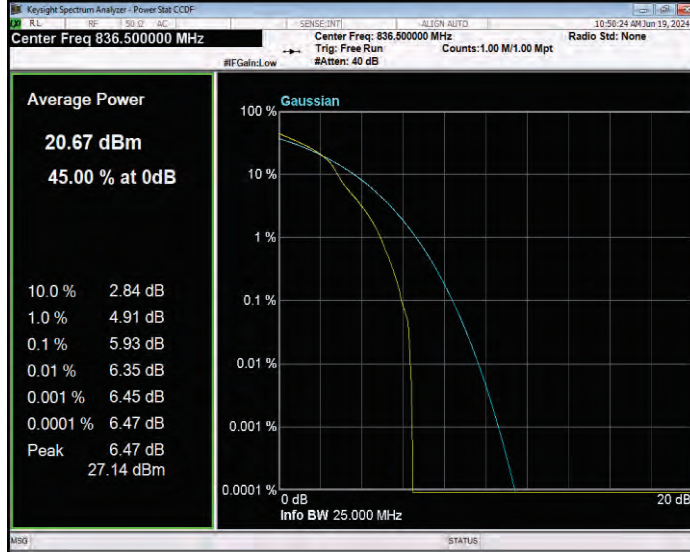

Band26(824-849) 16QAM BW=1.4MHz Channel=26915 RB Size=1 Position=#0