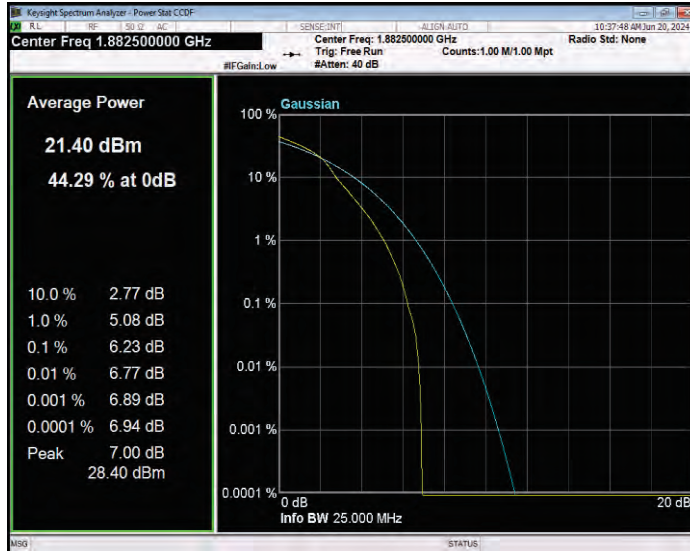

Band25 16QAM BW=15MHz Channel=26365 RB Size=1 Position=#0