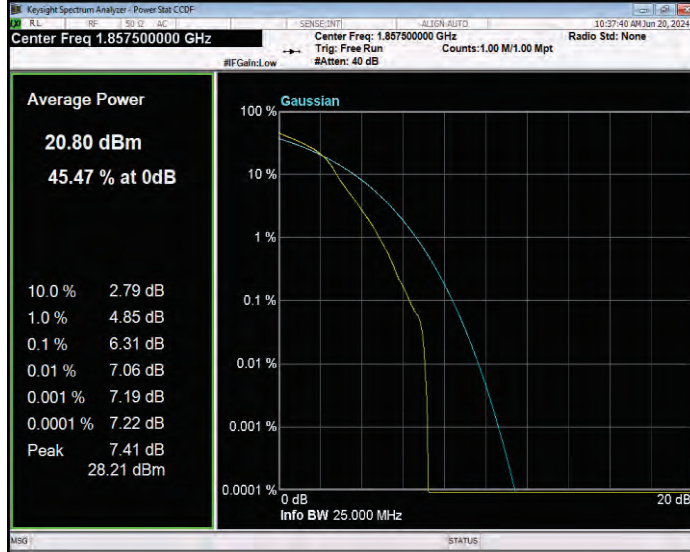

Band25 16QAM BW=10MHz Channel=26090 RB Size=1 Position=#0

Band25 16QAM BW=10MHz Channel=26365 RB Size=1 Position=#0

Band25 16QAM BW=10MHz Channel=26640 RB Size=1 Position=#0

Band25 16QAM BW=15MHz Channel=26115 RB Size=1 Position=#0