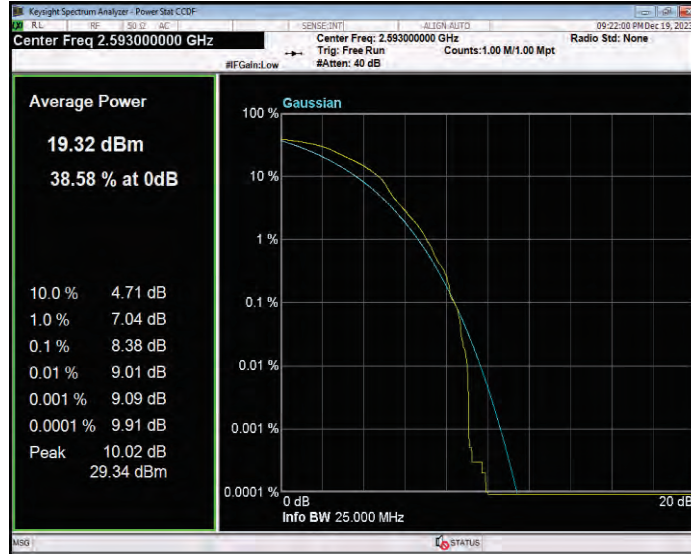

Band41 16QAM BW=10MHz Channel=40620 RB Size=1 Position=#0