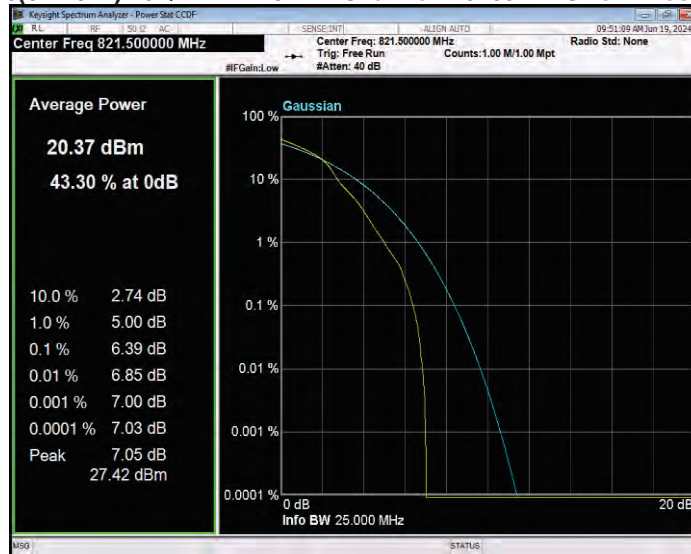

Band26(814-824) 16QAM BW=5MHz Channel=26765 RB Size=1 Position=#0