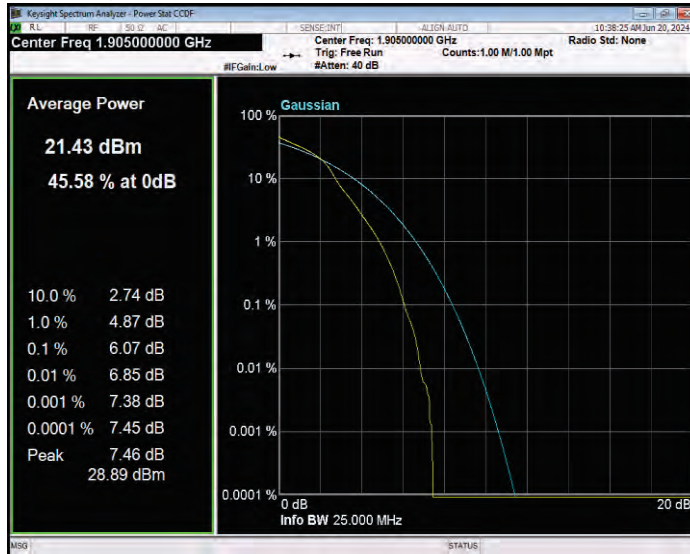

Band25 16QAM BW=15MHz Channel=26365 RB Size=1 Position=#0

Band25 16QAM BW=15MHz Channel=26615 RB Size=1 Position=#0

Band25 16QAM BW=20MHz Channel=26140 RB Size=1 Position=#0

Band25 16QAM BW=20MHz Channel=26365 RB Size=1 Position=#0

Band25 16QAM BW=20MHz Channel=26590 RB Size=1 Position=#0

Band25 16QAM BW=3MHz Channel=26055 RB Size=1 Position=#0

Band25 16QAM BW=3MHz Channel=26365 RB Size=1 Position=#0

Band25 16QAM BW=3MHz Channel=26675 RB Size=1 Position=#0