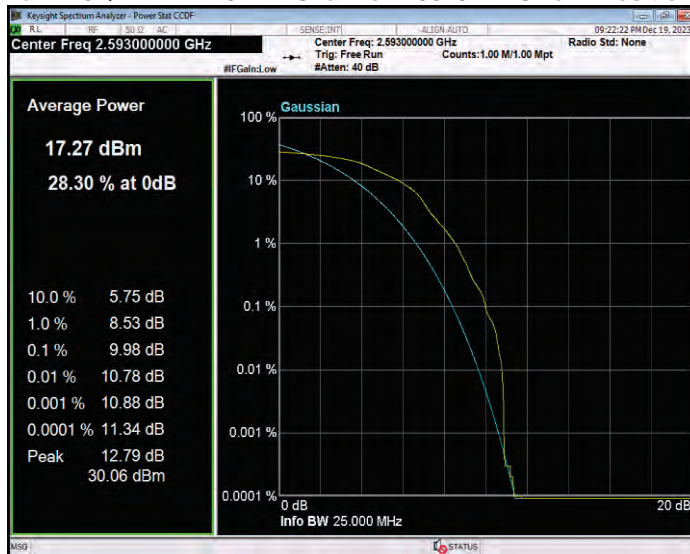

Band41 16QAM BW=10MHz Channel=40620 RB Size=1 Position=#0

Band41 16QAM BW=10MHz Channel=41540 RB Size=1 Position=#0

Band41 16QAM BW=15MHz Channel=39725 RB Size=1 Position=#0

Band41 16QAM BW=15MHz Channel=40620 RB Size=1 Position=#0