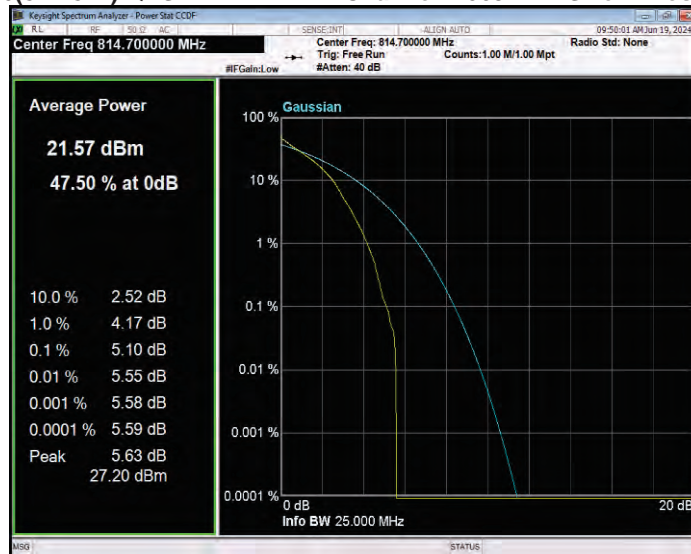

Band26(814-824) 16QAM BW=5MHz Channel=26715 RB Size=1 Position=#0

Band26(814-824) 16QAM BW=5MHz Channel=26740 RB Size=1 Position=#0

Band26(814-824) 16QAM BW=5MHz Channel=26765 RB Size=1 Position=#0

Band26(814-824) QPSK BW=1.4MHz Channel=26697 RB Size=1 Position=#0