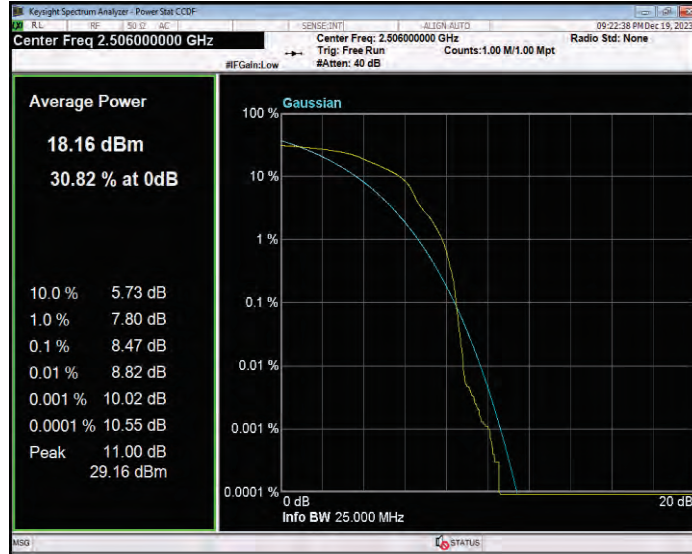

Band41 16QAM BW=20MHz Channel=39750 RB Size=1 Position=#0