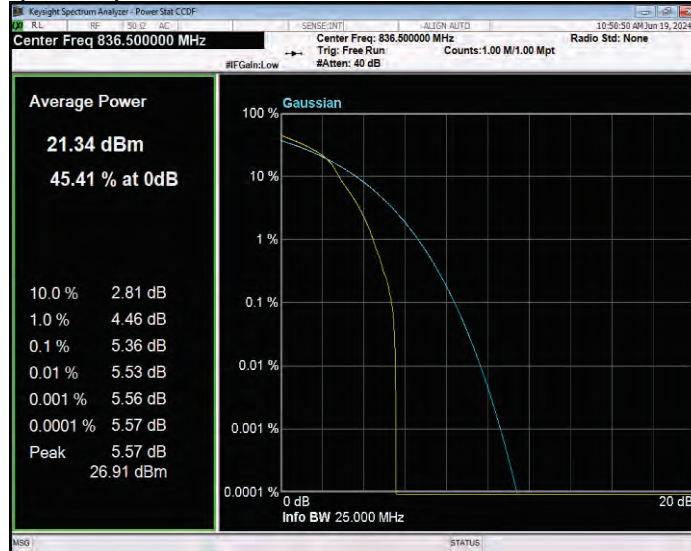

Band26(824-849) 16QAM BW=15MHz Channel=26915 RB Size=1 Position=#0

Band26(824-849) 16QAM BW=15MHz Channel=26965 RB Size=1 Position=#0

Band26(824-849) 16QAM BW=3MHz Channel=26805 RB Size=1 Position=#0

Band26(824-849) 16QAM BW=3MHz Channel=26915 RB Size=1 Position=#0