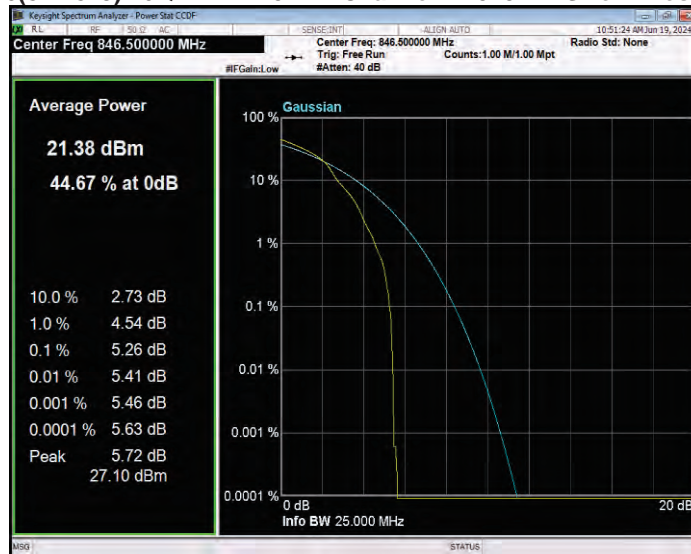

Band26(824-849) 16QAM BW=3MHz Channel=27025 RB Size=1 Position=#0

Band26(824-849) 16QAM BW=5MHz Channel=26815 RB Size=1 Position=#0

Band26(824-849) 16QAM BW=5MHz Channel=26915 RB Size=1 Position=#0

Band26(824-849) 16QAM BW=5MHz Channel=27015 RB Size=1 Position=#0

Band26(824-849) QPSK BW=1.4MHz Channel=26797 RB Size=1 Position=#0

Band26(824-849) QPSK BW=1.4MHz Channel=26915 RB Size=1 Position=#0

Band26(824-849) QPSK BW=1.4MHz Channel=27033 RB Size=1 Position=#0

Band26(824-849) QPSK BW=10MHz Channel=26840 RB Size=1 Position=#0