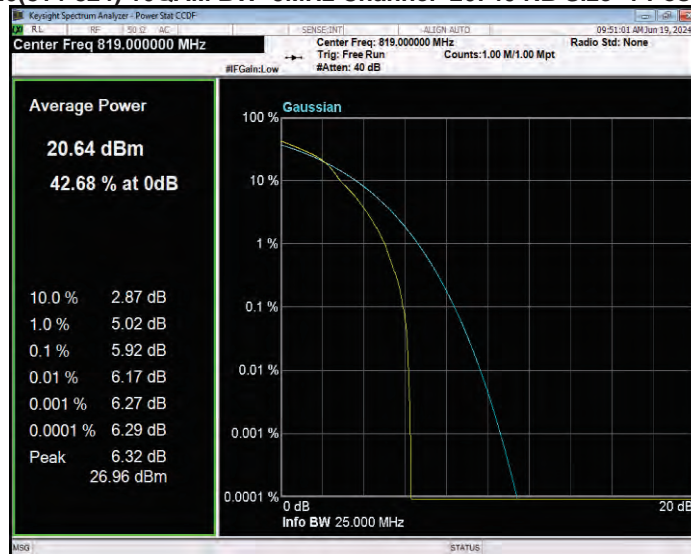

Band26(814-824) 16QAM BW=5MHz Channel=26740 RB Size=1 Position=#0