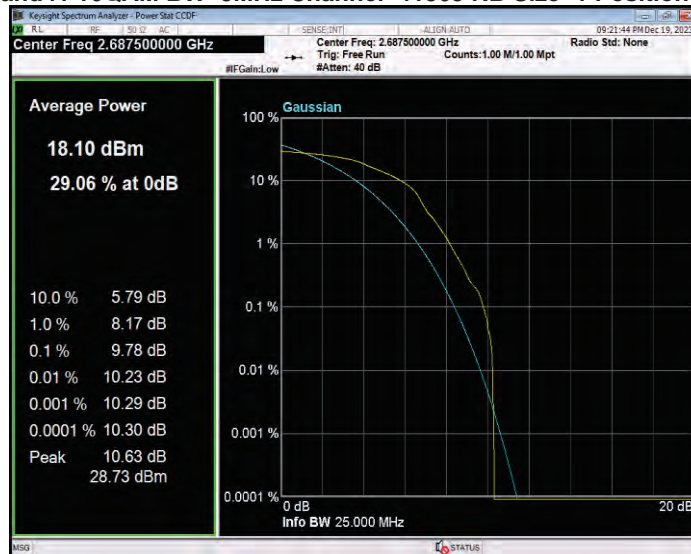

Band41 16QAM BW=5MHz Channel=41565 RB Size=1 Position=#0