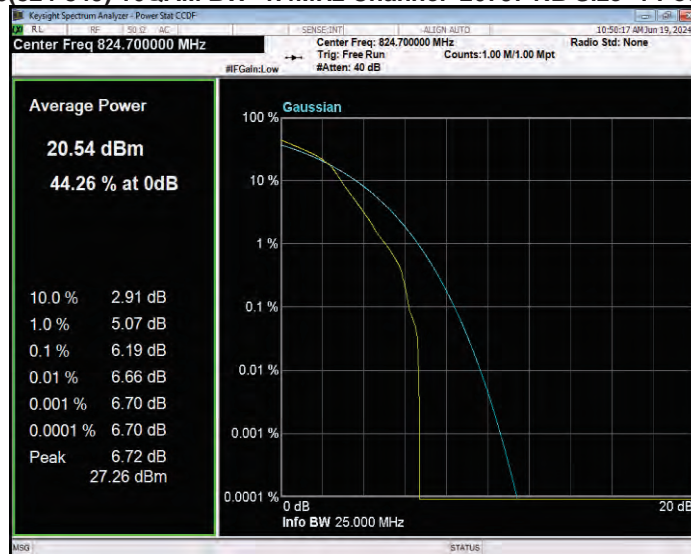

Band26(824-849) 16QAM BW=1.4MHz Channel=26797 RB Size=1 Position=#0