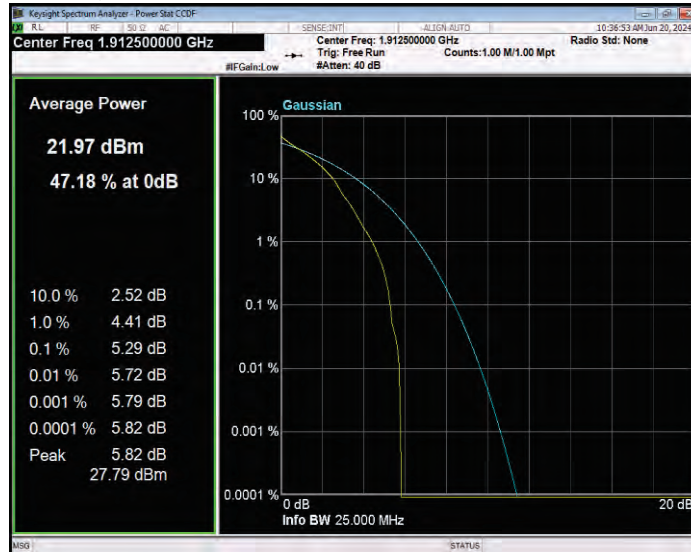

Band25 QPSK BW=5MHz Channel=26665 RB Size=1 Position=#0