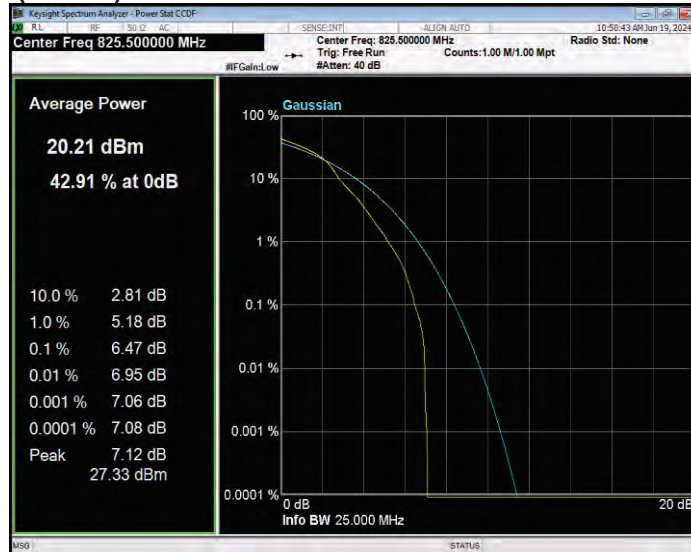

Band26(824-849) 16QAM BW=3MHz Channel=26805 RB Size=1 Position=#0