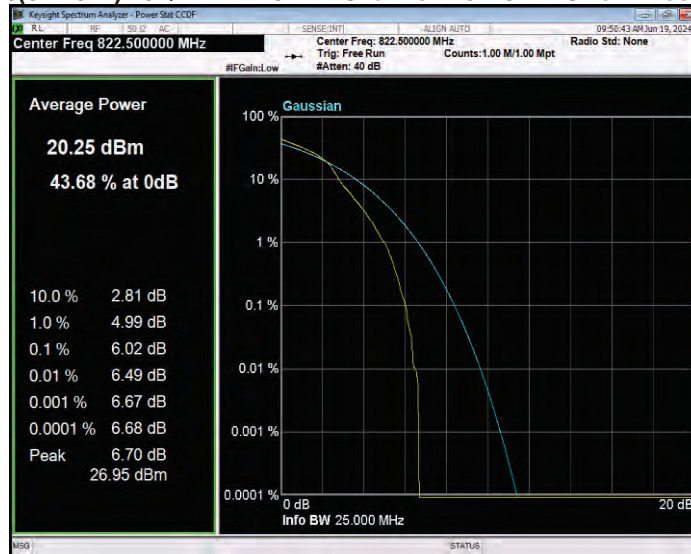

Band26(814-824) 16QAM BW=10MHz Channel=26740 RB Size=1 Position=#0

Band26(814-824) 16QAM BW=3MHz Channel=26705 RB Size=1 Position=#0

Band26(814-824) 16QAM BW=3MHz Channel=26740 RB Size=1 Position=#0

Band26(814-824) 16QAM BW=3MHz Channel=26775 RB Size=1 Position=#0