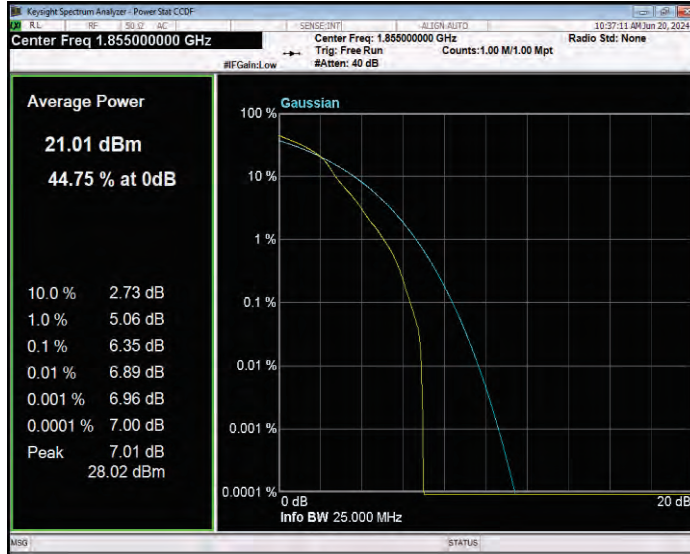

Band25 16QAM BW=10MHz Channel=26090 RB Size=1 Position=#0

Band25 16QAM BW=10MHz Channel=26365 RB Size=1 Position=#0

Band25 16QAM BW=10MHz Channel=26640 RB Size=1 Position=#0

Band25 16QAM BW=15MHz Channel=26115 RB Size=1 Position=#0