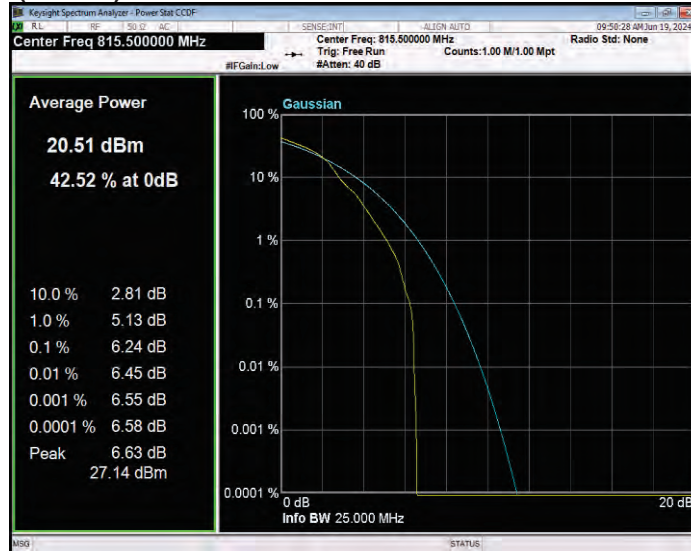

Band26(814-824) 16QAM BW=3MHz Channel=26705 RB Size=1 Position=#0