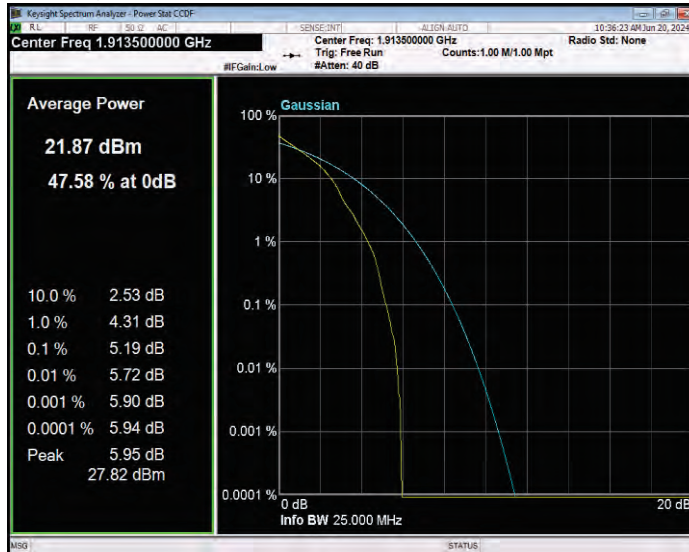

Band25 QPSK BW=3MHz Channel=26675 RB Size=1 Position=#0