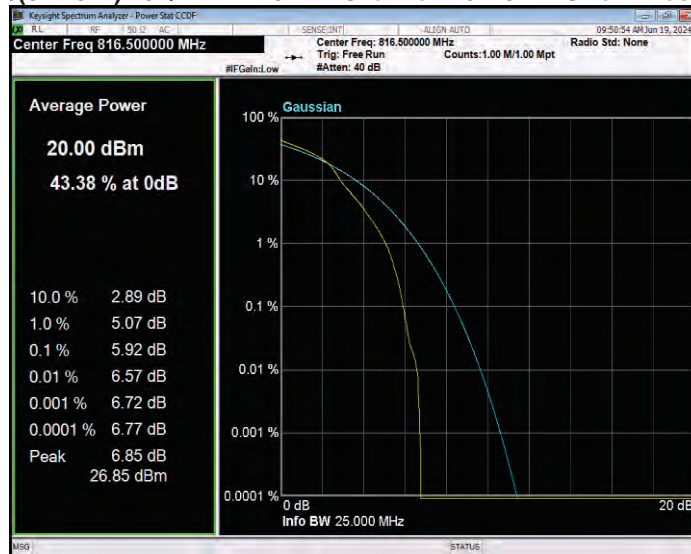

Band26(814-824) 16QAM BW=5MHz Channel=26715 RB Size=1 Position=#0