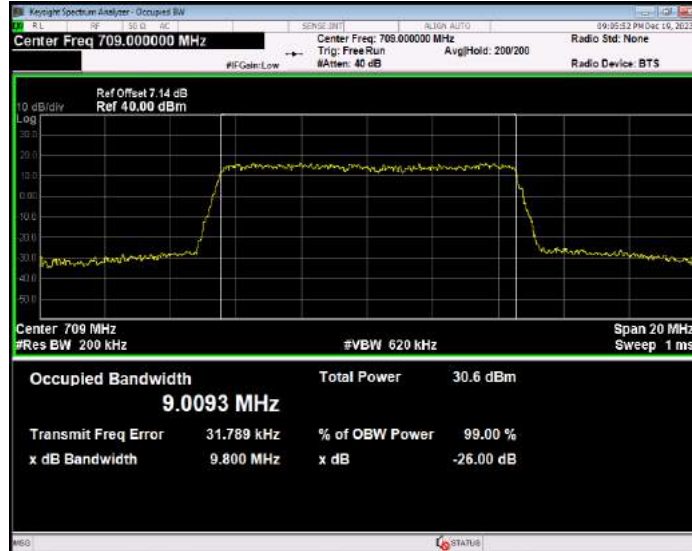

Band17 QPSK BW=10MHz Channel=23780 RB Size=50 Position=#0