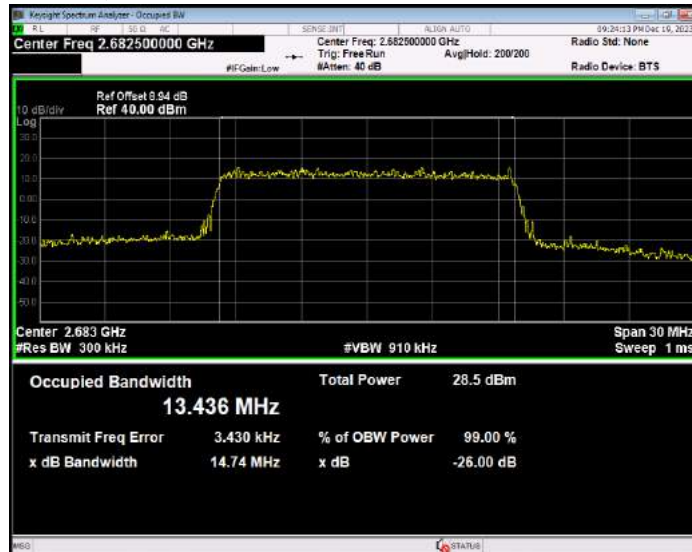

Band41 16QAM BW=15MHz Channel=41515 RB Size=75 Position=#0