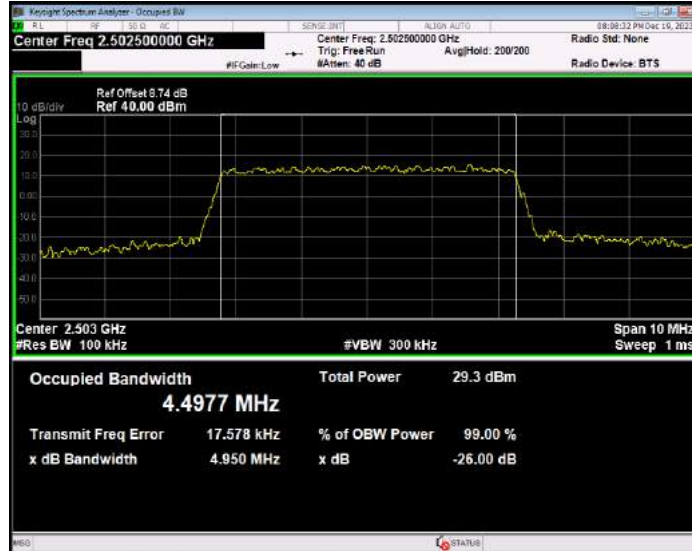

Band7 16QAM BW=5MHz Channel=20775 RB Size=25 Position=#0