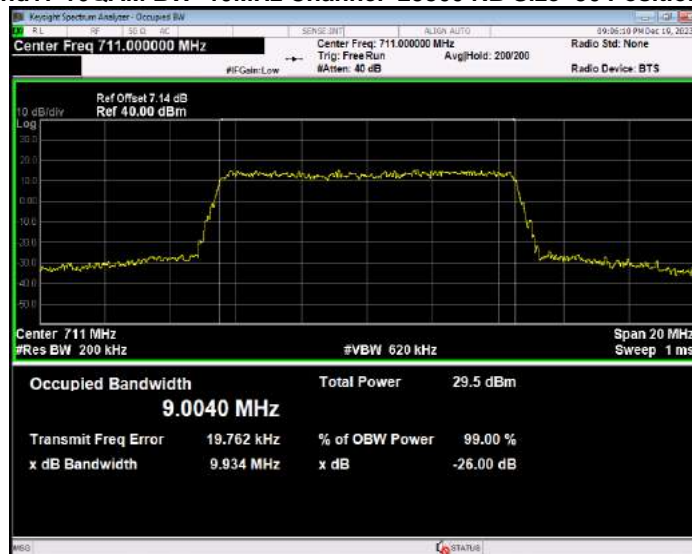

Band17 16QAM BW=10MHz Channel=23800 RB Size=50 Position=#0