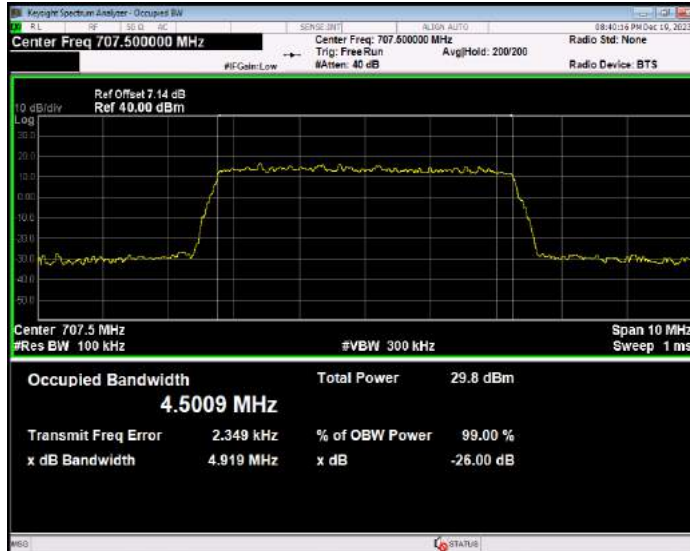

Band12 16QAM BW=5MHz Channel=23095 RB Size=25 Position=#0