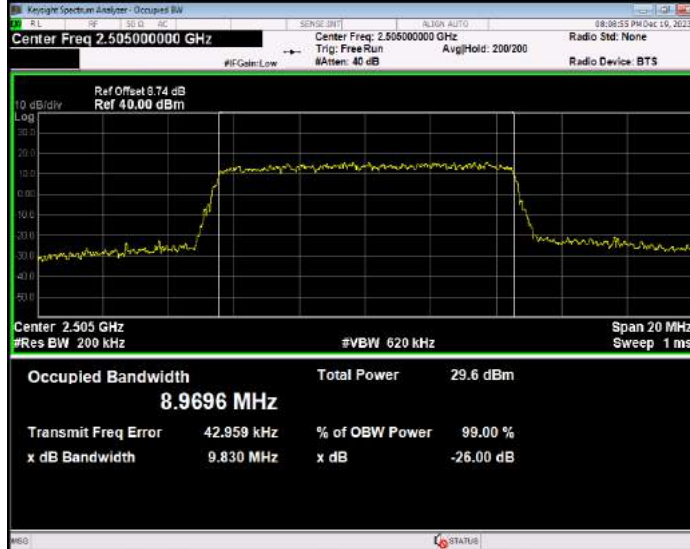

Band7 QPSK BW=10MHz Channel=20800 RB Size=50 Position=#0