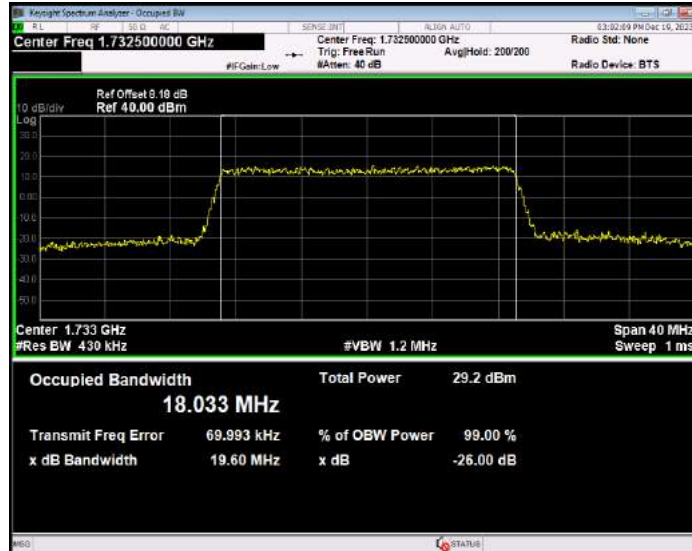

Band4 16QAM BW=20MHz Channel=20175 RB Size=100 Position=#0