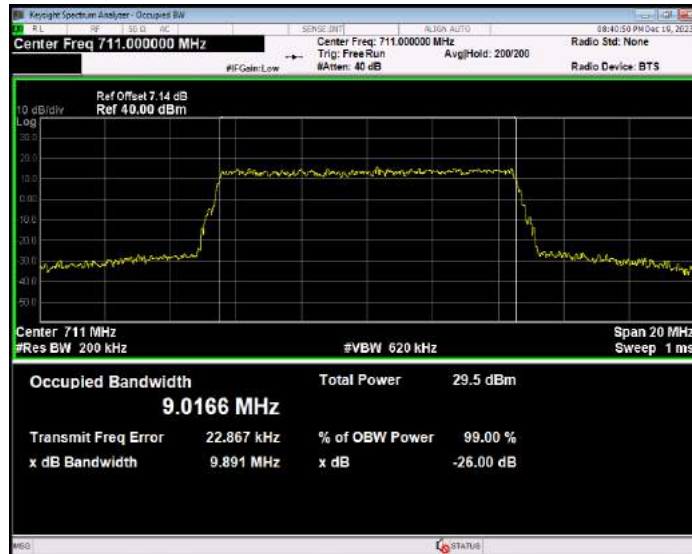

Band12 16QAM BW=10MHz Channel=23130 RB Size=50 Position=#0