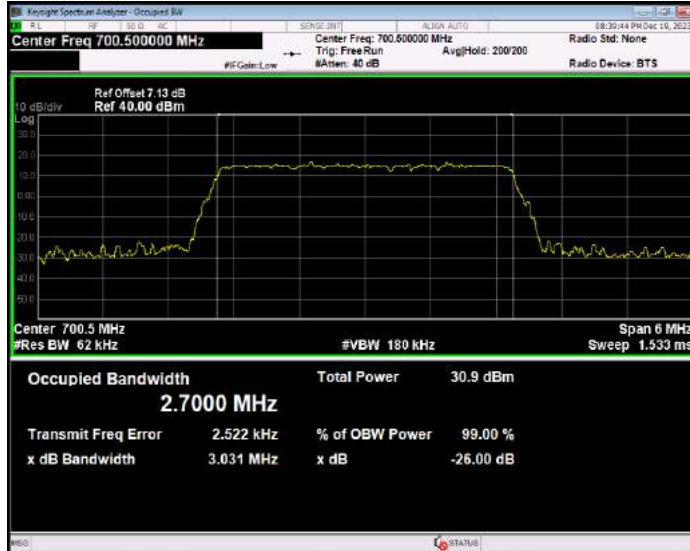

Band12 16QAM BW=3MHz Channel=23025 RB Size=15 Position=#0