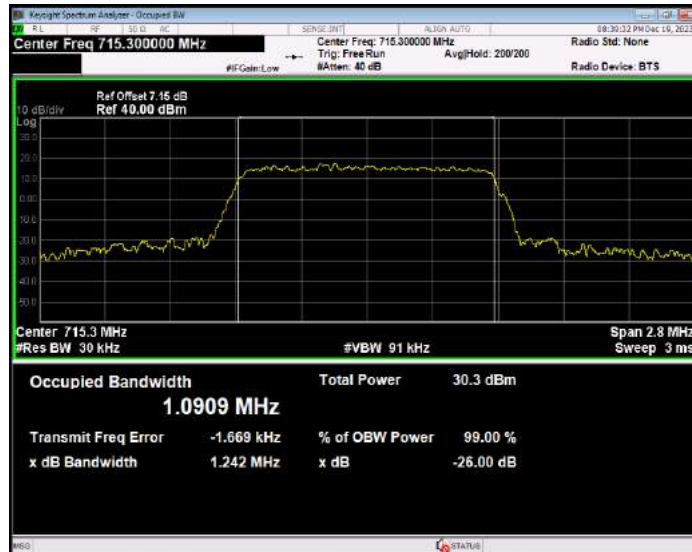

Band12 16QAM BW=1.4MHz Channel=23173 RB Size=6 Position=#0