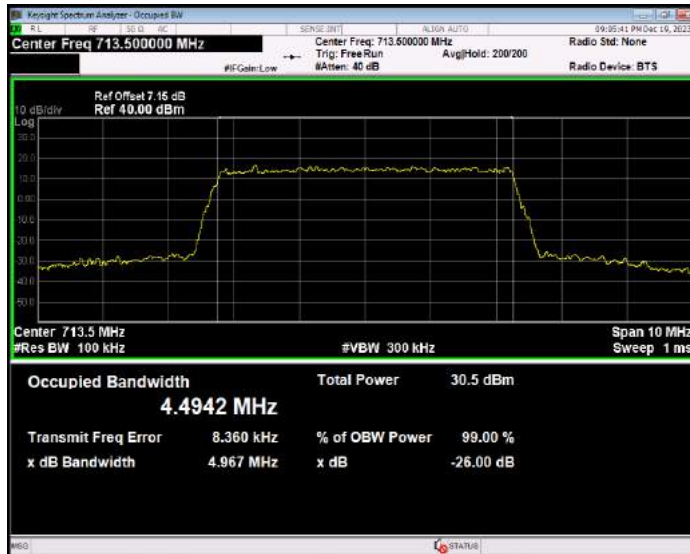

Band17 QPSK BW=10MHz Channel=23800 RB Size=50 Position=#0

Band17 QPSK BW=5MHz Channel=23755 RB Size=25 Position=#0

Band17 QPSK BW=5MHz Channel=23790 RB Size=25 Position=#0

Band17 QPSK BW=5MHz Channel=23825 RB Size=25 Position=#0