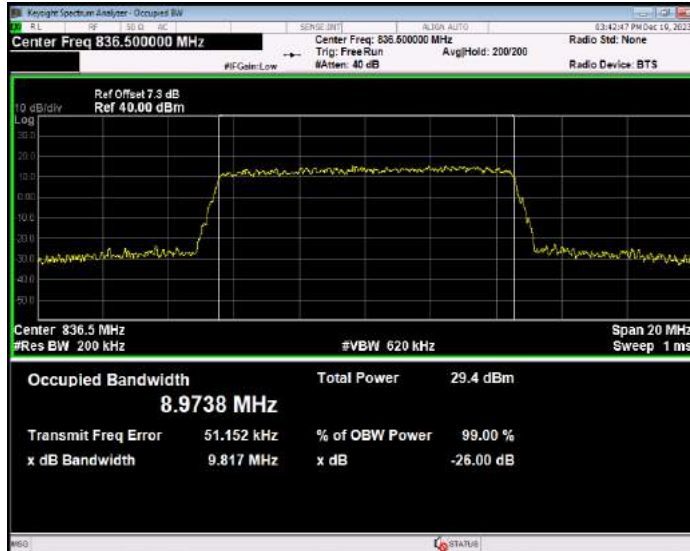

Band5 16QAM BW=10MHz Channel=20525 RB Size=50 Position=#0