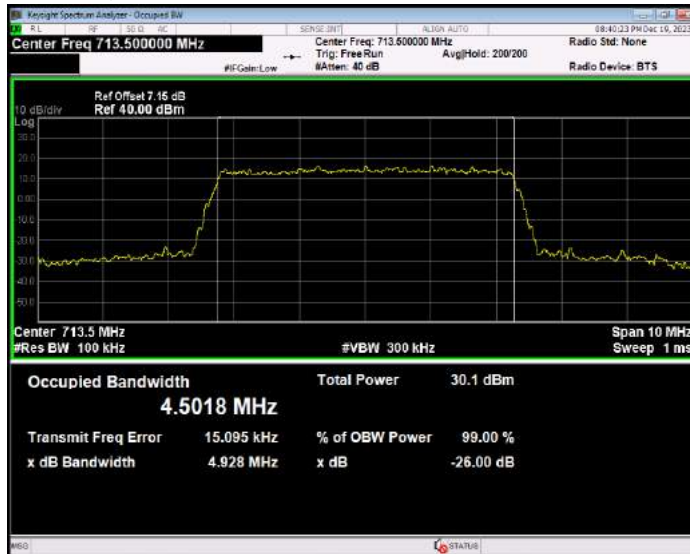

Band12 16QAM BW=3MHz Channel=23165 RB Size=15 Position=#0

Band12 16QAM BW=5MHz Channel=23035 RB Size=25 Position=#0

Band12 16QAM BW=5MHz Channel=23095 RB Size=25 Position=#0

Band12 16QAM BW=5MHz Channel=23155 RB Size=25 Position=#0