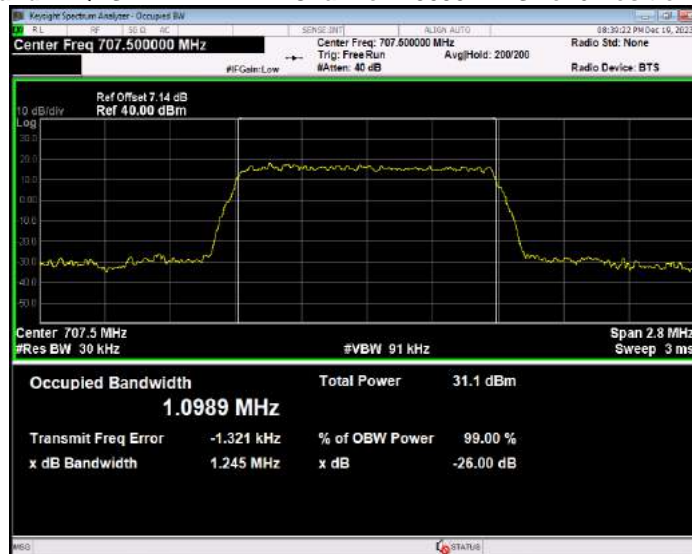

Band12 QPSK BW=1.4MHz Channel=23095 RB Size=6 Position=#0