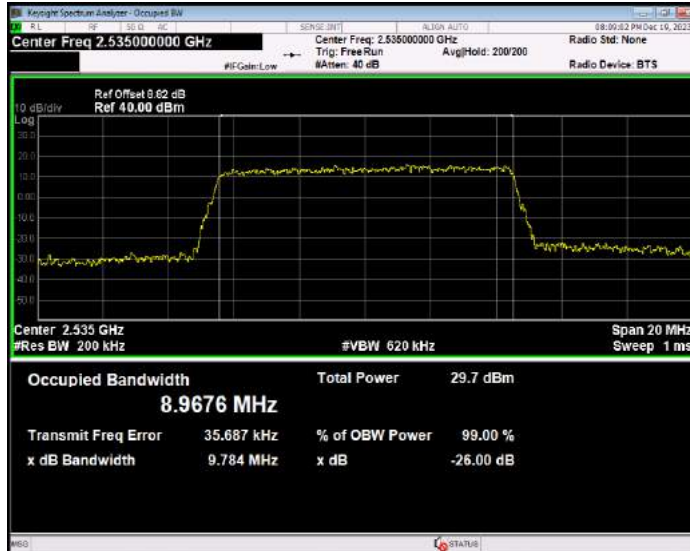

Band7 QPSK BW=10MHz Channel=21100 RB Size=50 Position=#0