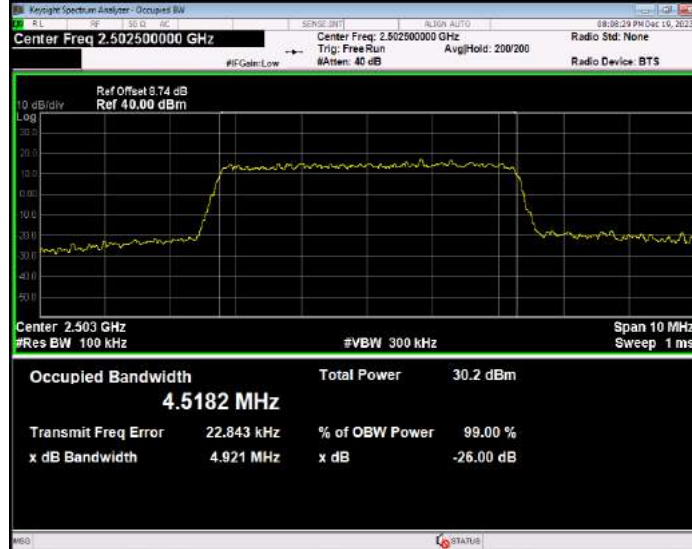

Band7 QPSK BW=5MHz Channel=20775 RB Size=25 Position=#0