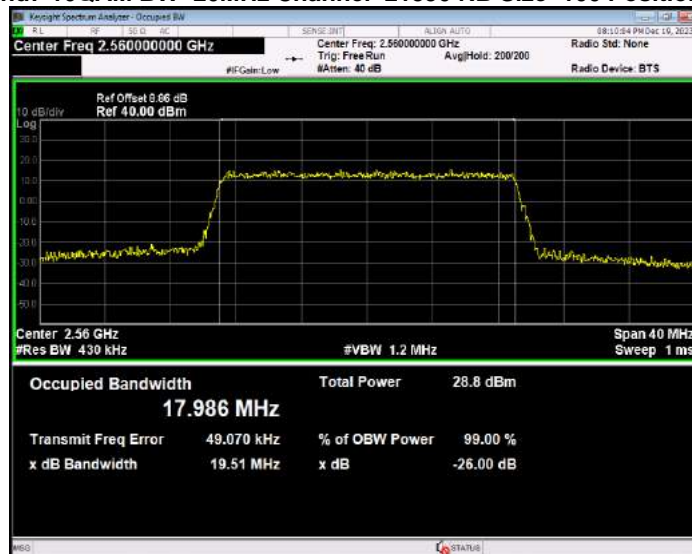

Band7 16QAM BW=20MHz Channel=21350 RB Size=100 Position=#0