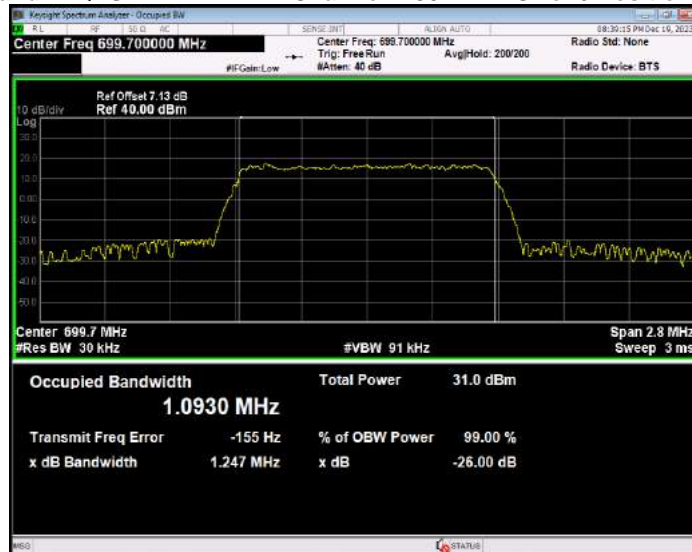

Band12 QPSK BW=1.4MHz Channel=23017 RB Size=6 Position=#0