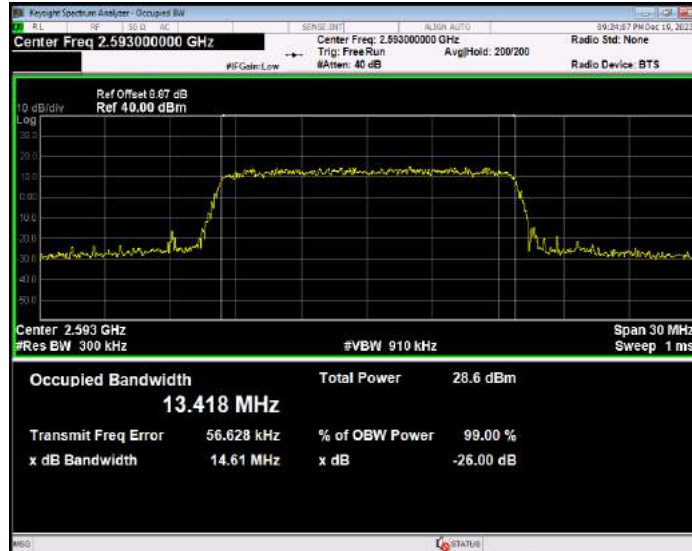

Band41 16QAM BW=15MHz Channel=40620 RB Size=75 Position=#0