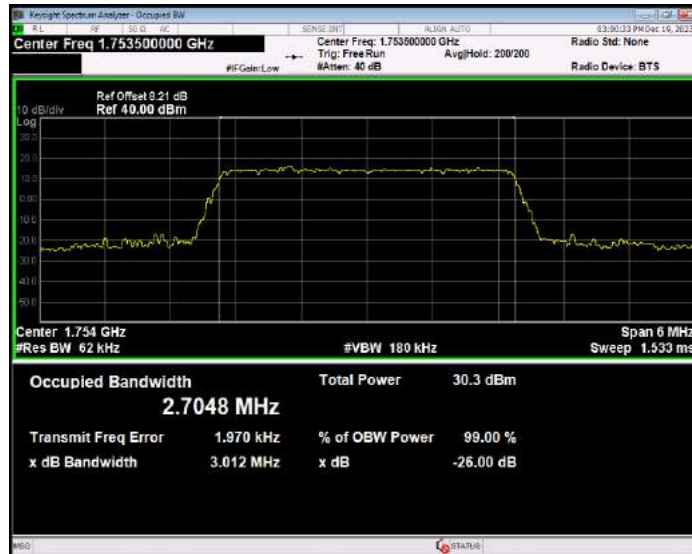

Band4 16QAM BW=3MHz Channel=20385 RB Size=15 Position=#0