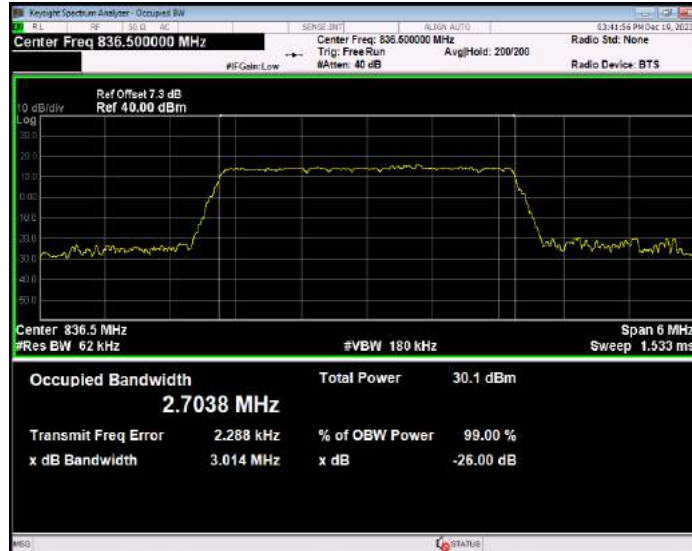

Band5 16QAM BW=10MHz Channel=20525 RB Size=50 Position=#0

Band5 16QAM BW=10MHz Channel=20600 RB Size=50 Position=#0

Band5 16QAM BW=3MHz Channel=20415 RB Size=15 Position=#0

Band5 16QAM BW=3MHz Channel=20525 RB Size=15 Position=#0