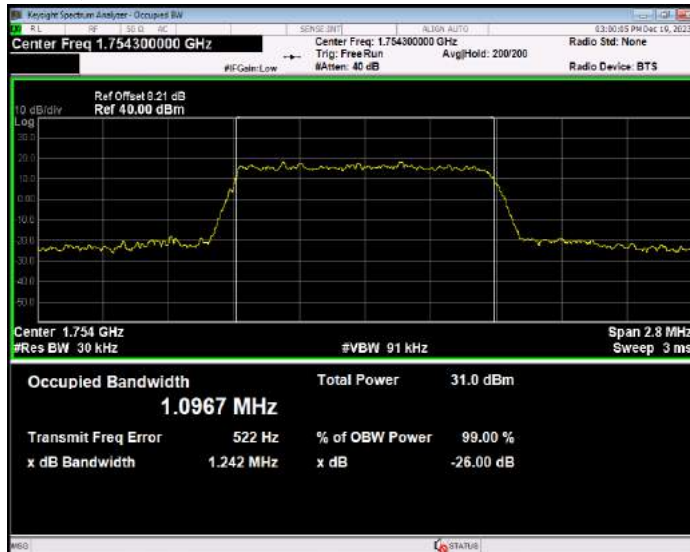

Band4 QPSK BW=1.4MHz Channel=20393 RB Size=6 Position=#0