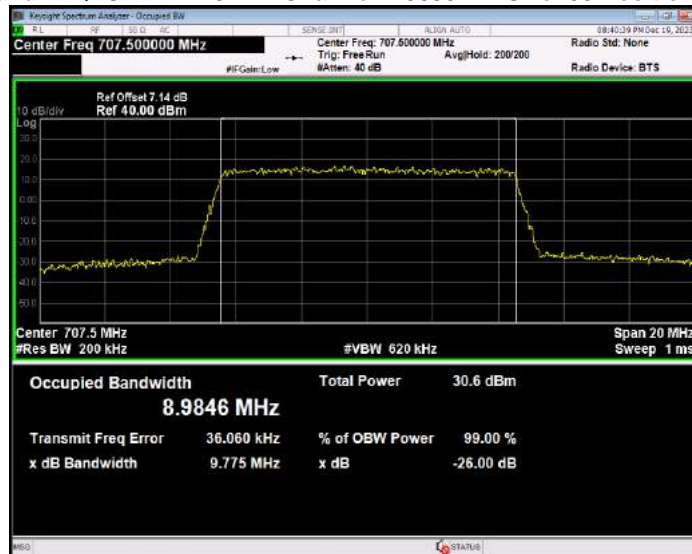

Band12 QPSK BW=10MHz Channel=23095 RB Size=50 Position=#0