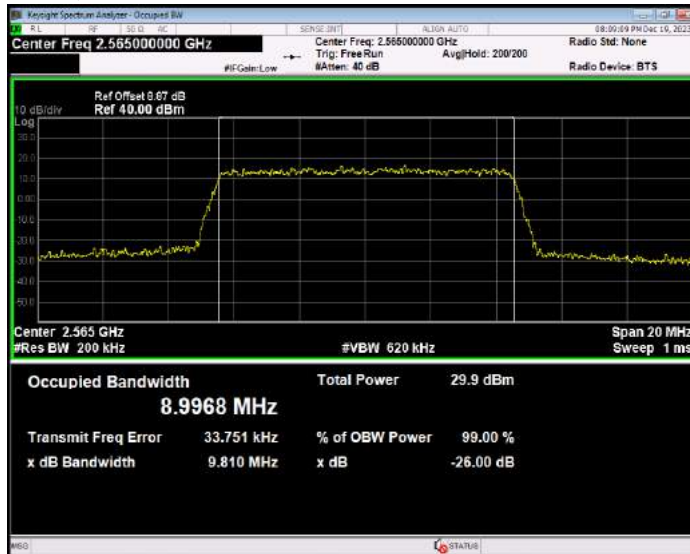

Band7 QPSK BW=10MHz Channel=21400 RB Size=50 Position=#0