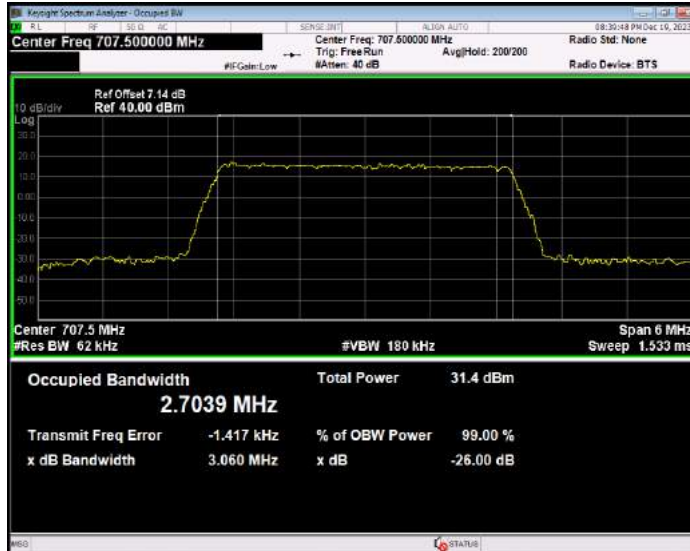

Band12 QPSK BW=10MHz Channel=23095 RB Size=50 Position=#0

Band12 QPSK BW=10MHz Channel=23130 RB Size=50 Position=#0

Band12 QPSK BW=3MHz Channel=23025 RB Size=15 Position=#0

Band12 QPSK BW=3MHz Channel=23095 RB Size=15 Position=#0