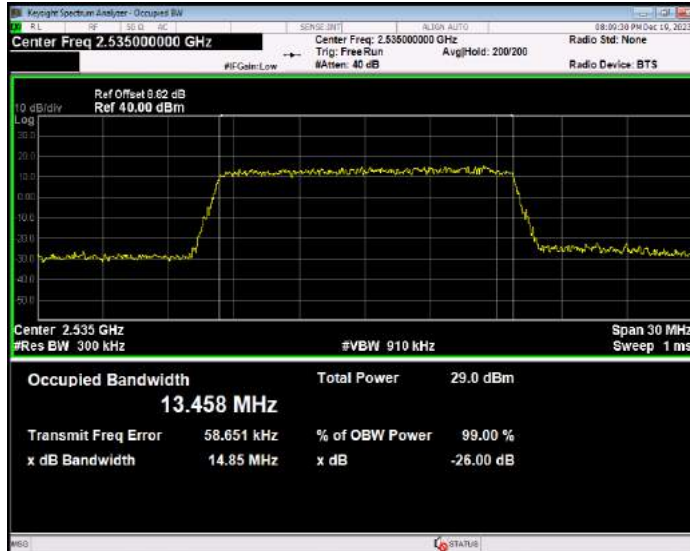

Band7 16QAM BW=15MHz Channel=21100 RB Size=75 Position=#0