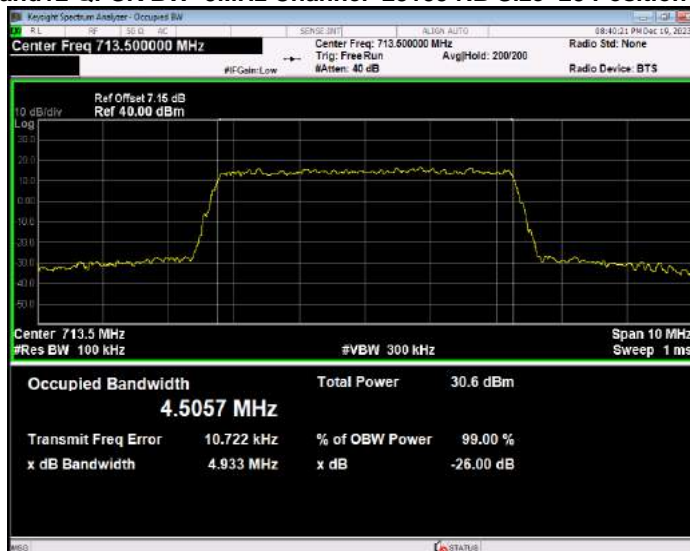

Band12 QPSK BW=3MHz Channel=23165 RB Size=15 Position=#0

Band12 QPSK BW=5MHz Channel=23035 RB Size=25 Position=#0

Band12 QPSK BW=5MHz Channel=23095 RB Size=25 Position=#0

Band12 QPSK BW=5MHz Channel=23155 RB Size=25 Position=#0