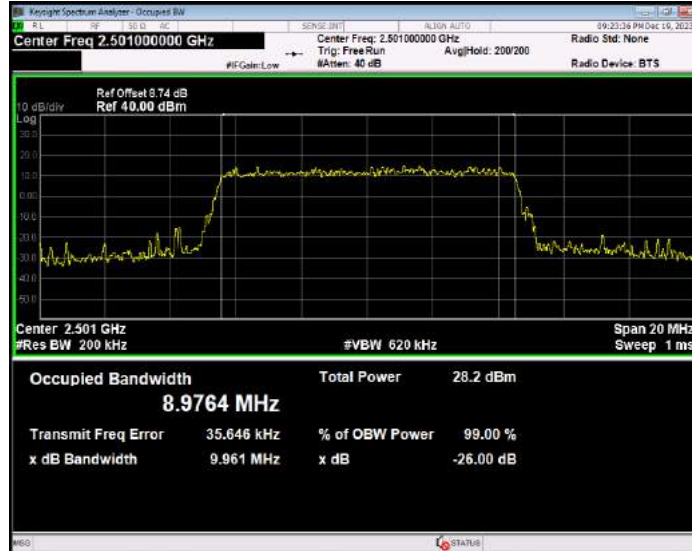

Band41 16QAM BW=10MHz Channel=39700 RB Size=50 Position=#0