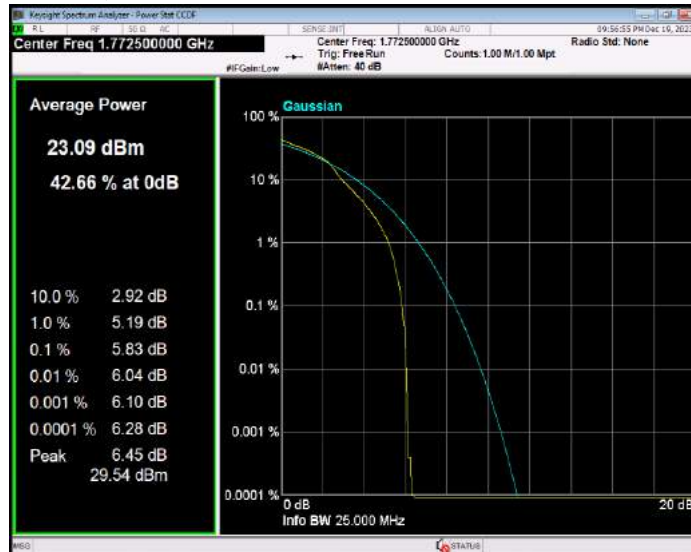

Band66 16QAM BW=15MHz Channel=132597 RB Size=1 Position=#0