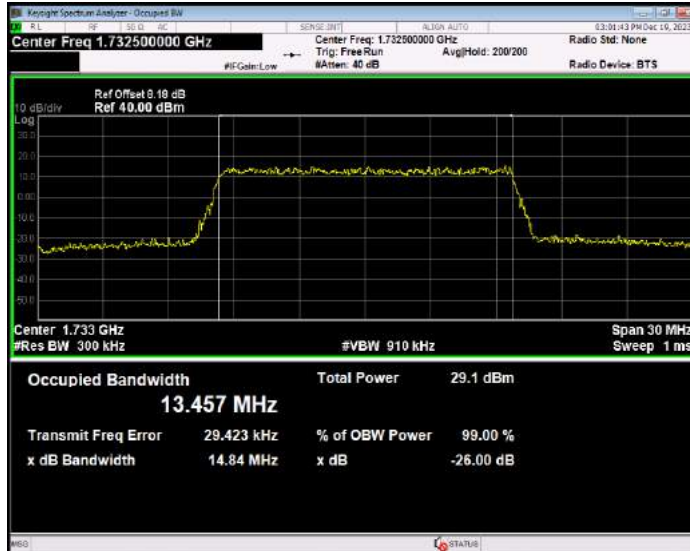

Band4 16QAM BW=10MHz Channel=20175 RB Size=50 Position=#0

Band4 16QAM BW=10MHz Channel=20350 RB Size=50 Position=#0

Band4 16QAM BW=15MHz Channel=20025 RB Size=75 Position=#0

Band4 16QAM BW=15MHz Channel=20175 RB Size=75 Position=#0