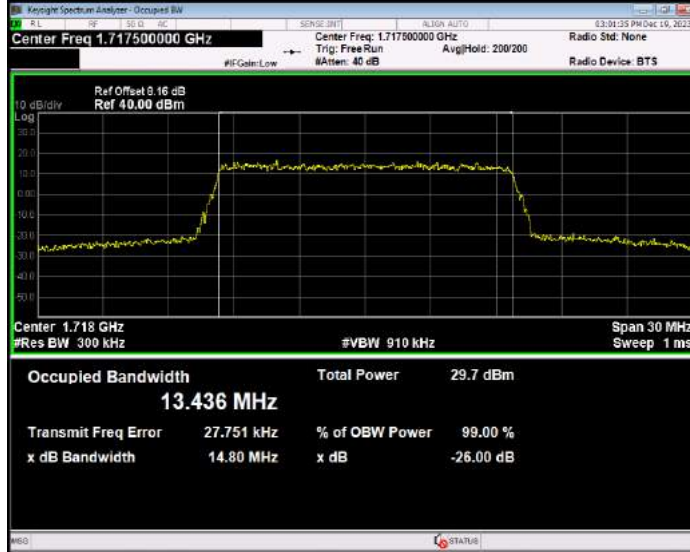

Band4 16QAM BW=15MHz Channel=20025 RB Size=75 Position=#0