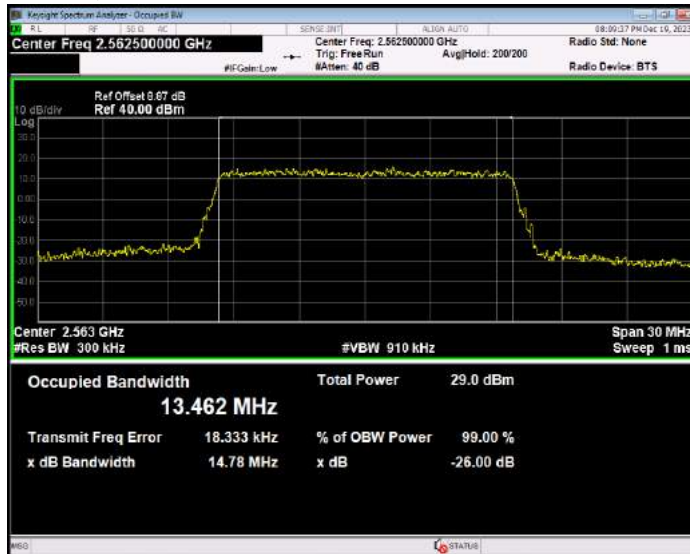

Band7 16QAM BW=15MHz Channel=21375 RB Size=75 Position=#0