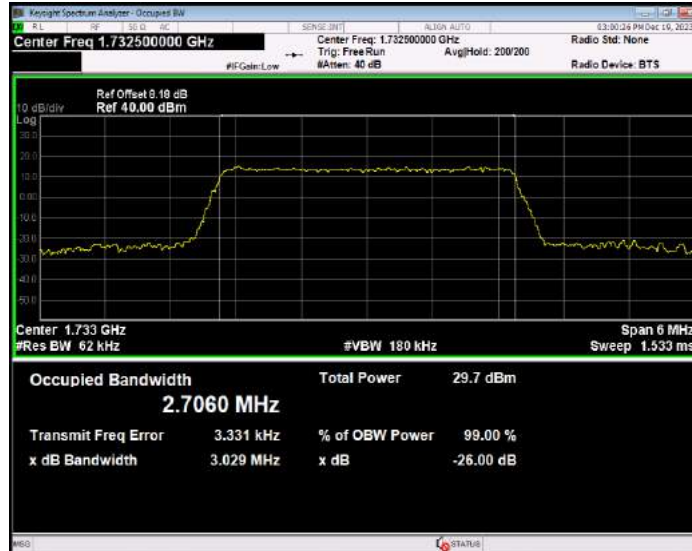

Band4 16QAM BW=3MHz Channel=20175 RB Size=15 Position=#0