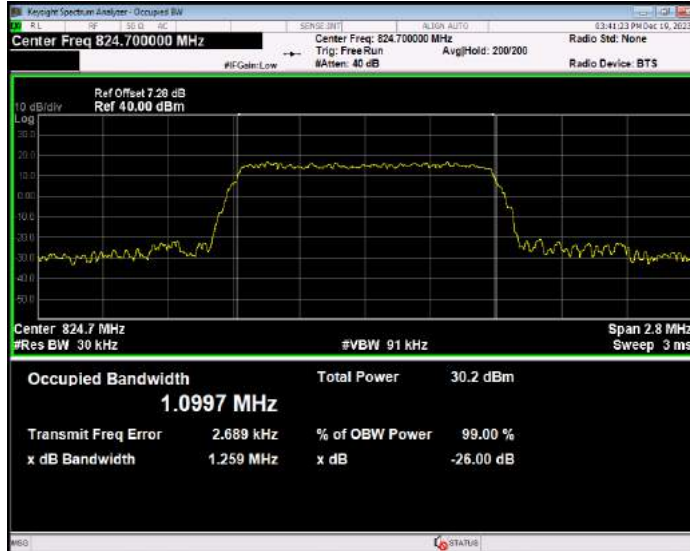

Band5 16QAM BW=1.4MHz Channel=20407 RB Size=6 Position=#0