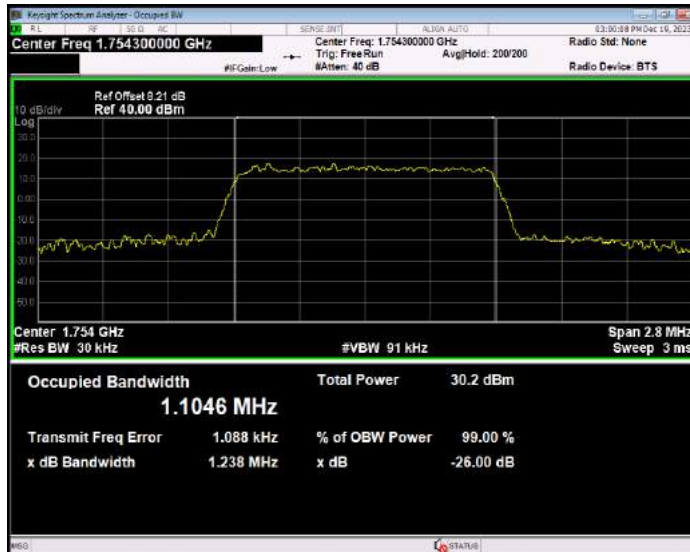

Band4 16QAM BW=1.4MHz Channel=20393 RB Size=6 Position=#0