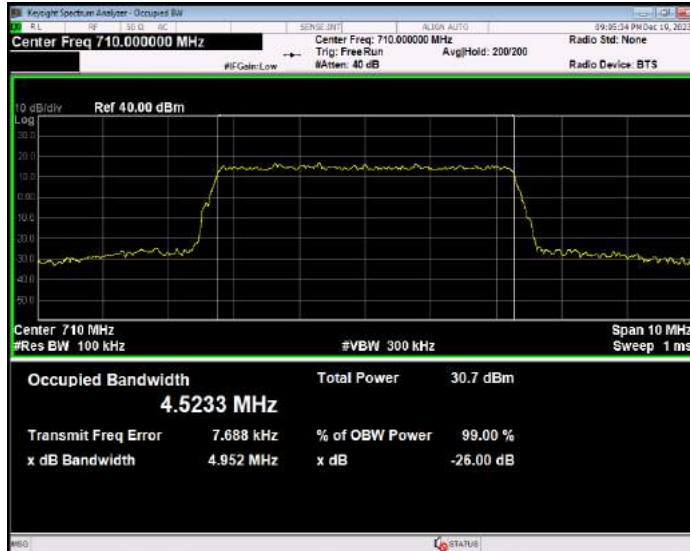

Band17 QPSK BW=5MHz Channel=23790 RB Size=25 Position=#0