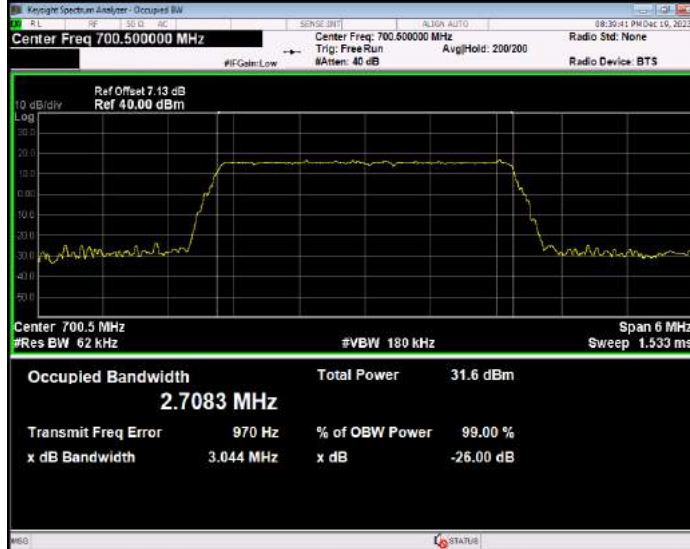

Band12 QPSK BW=3MHz Channel=23025 RB Size=15 Position=#0