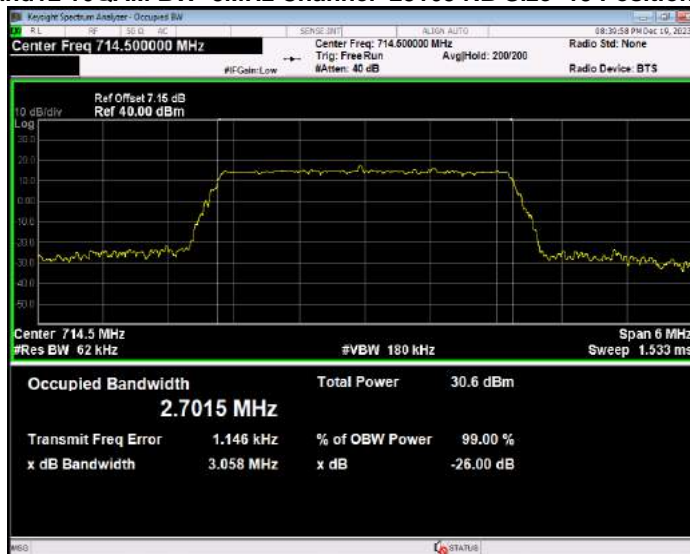

Band12 16QAM BW=3MHz Channel=23165 RB Size=15 Position=#0