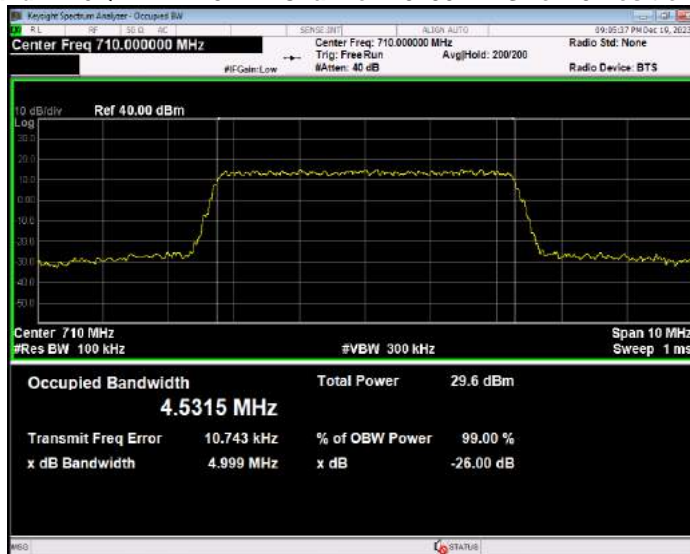

Band17 16QAM BW=5MHz Channel=23790 RB Size=25 Position=#0