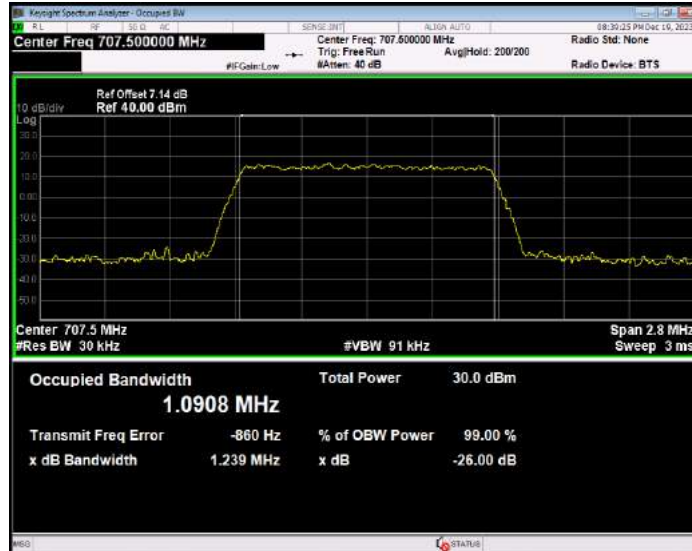

Band12 16QAM BW=1.4MHz Channel=23095 RB Size=6 Position=#0