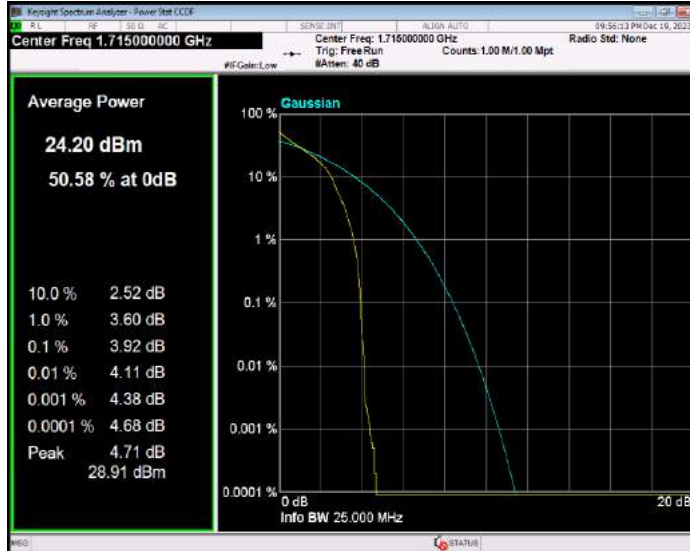

Band66 QPSK BW=10MHz Channel=132022 RB Size=1 Position=#0