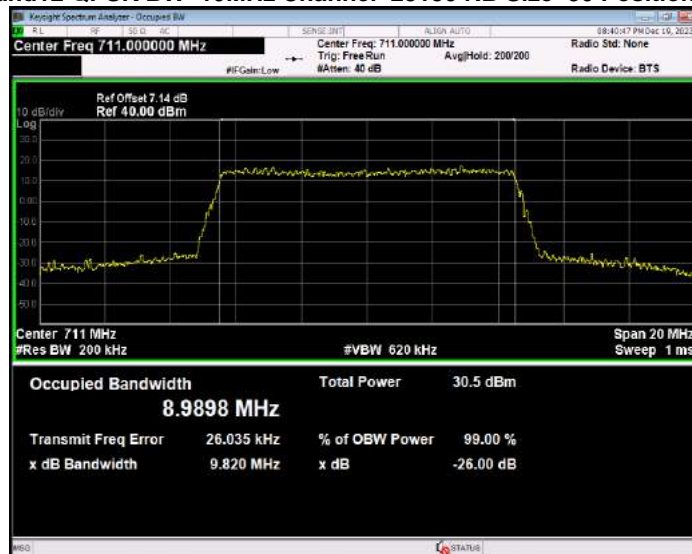

Band12 QPSK BW=10MHz Channel=23130 RB Size=50 Position=#0