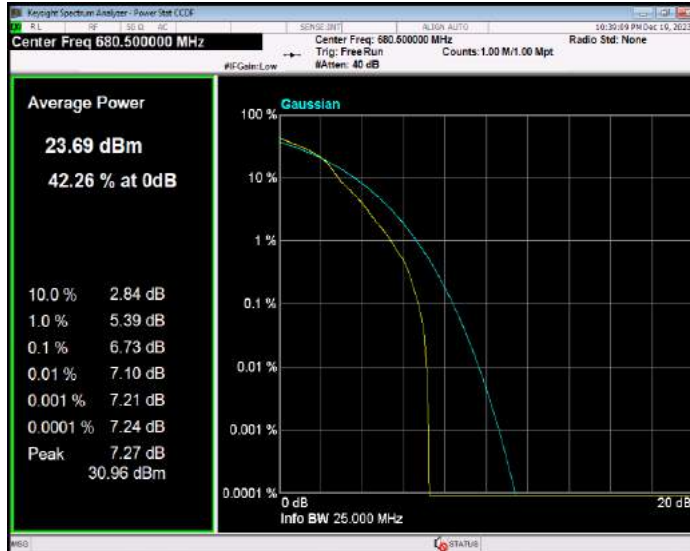

Band71 16QAM BW=15MHz Channel=133297 RB Size=1 Position=#0