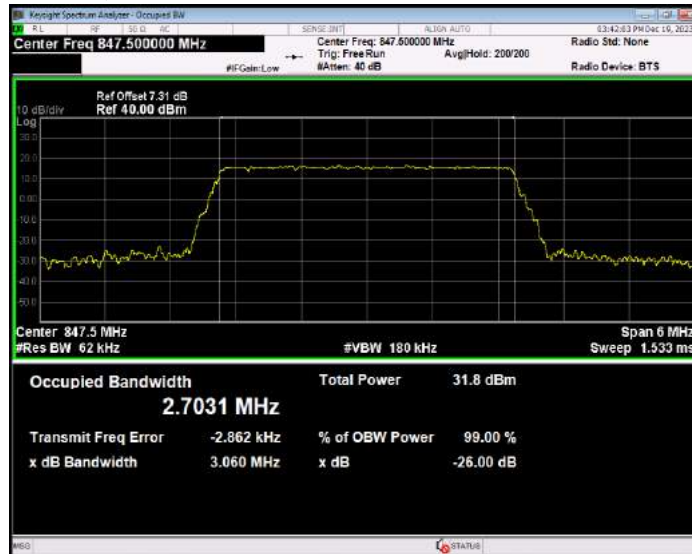

Band5 16QAM BW=3MHz Channel=20635 RB Size=15 Position=#0