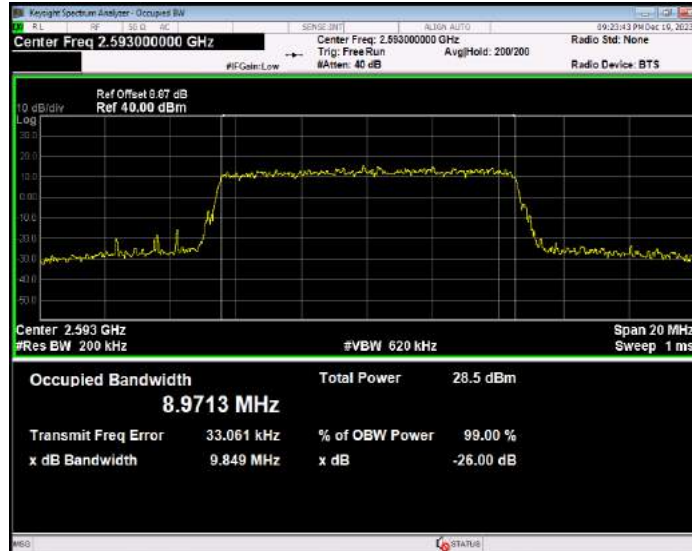

Band41 16QAM BW=10MHz Channel=40620 RB Size=50 Position=#0