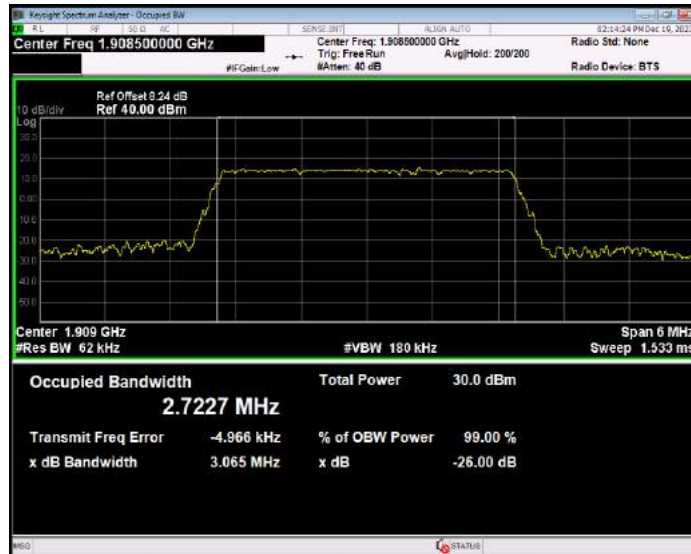

Band2 16QAM BW=3MHz Channel=19185 RB Size=15 Position=#0