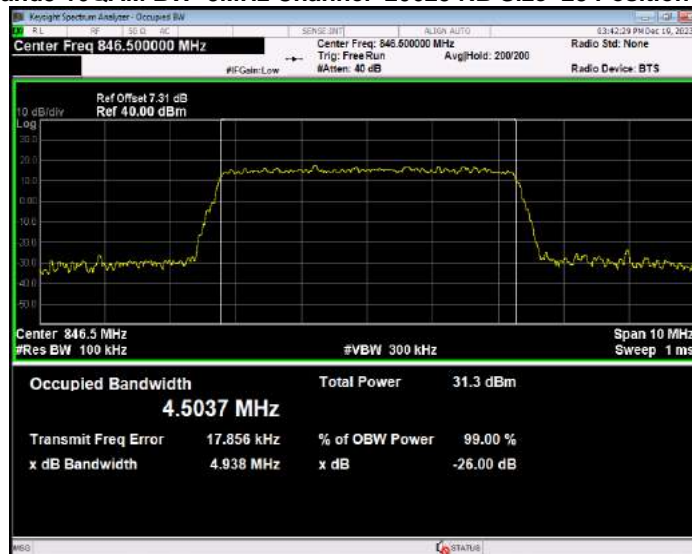

Band5 16QAM BW=3MHz Channel=20635 RB Size=15 Position=#0

Band5 16QAM BW=5MHz Channel=20425 RB Size=25 Position=#0

Band5 16QAM BW=5MHz Channel=20525 RB Size=25 Position=#0

Band5 16QAM BW=5MHz Channel=20625 RB Size=25 Position=#0