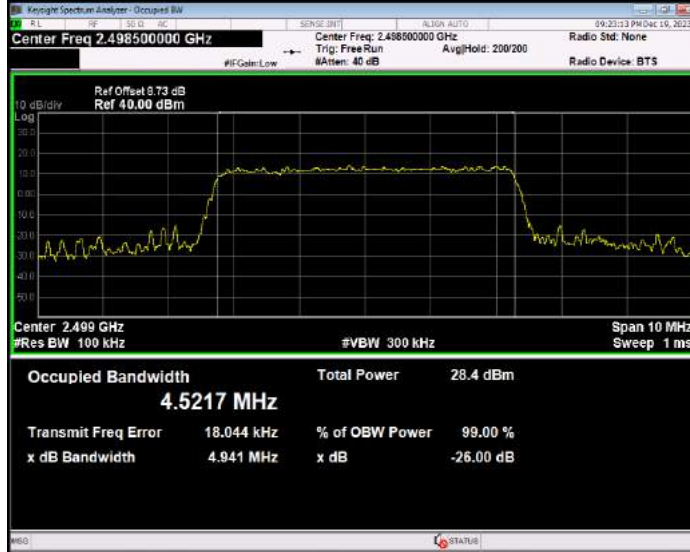

Band41 16QAM BW=5MHz Channel=39675 RB Size=25 Position=#0