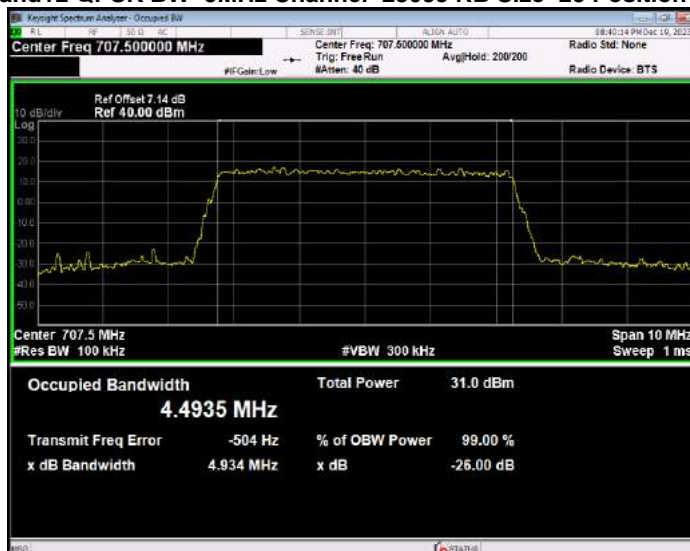

Band12 QPSK BW=5MHz Channel=23095 RB Size=25 Position=#0