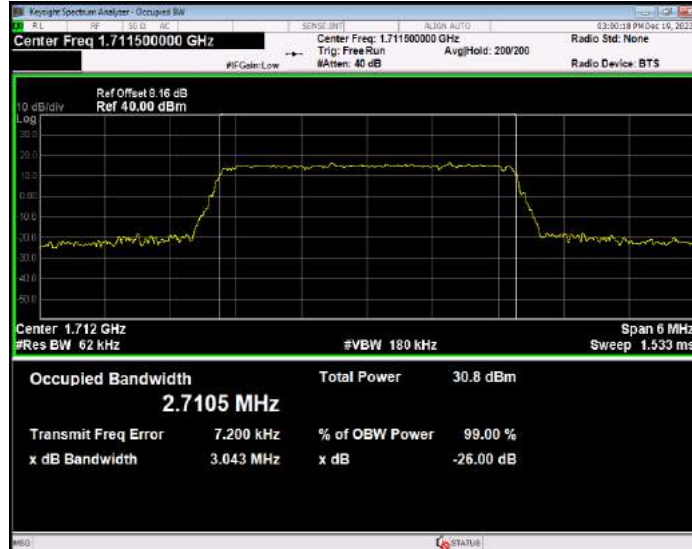

Band4 16QAM BW=3MHz Channel=19965 RB Size=15 Position=#0