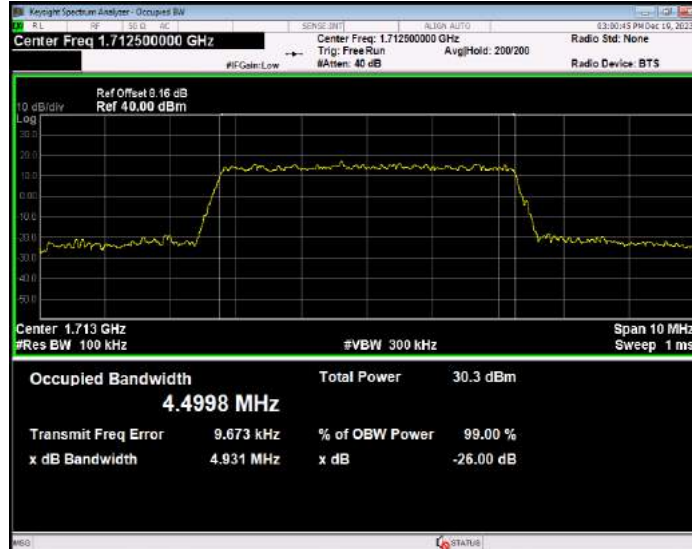

Band4 16QAM BW=3MHz Channel=19965 RB Size=15 Position=#0

Band4 16QAM BW=3MHz Channel=20175 RB Size=15 Position=#0

Band4 16QAM BW=3MHz Channel=20385 RB Size=15 Position=#0

Band4 16QAM BW=5MHz Channel=19975 RB Size=25 Position=#0