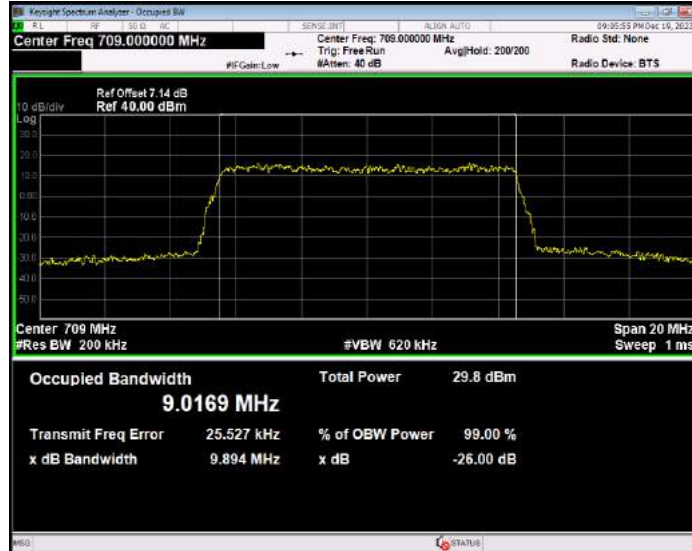

Band17 16QAM BW=10MHz Channel=23780 RB Size=50 Position=#0