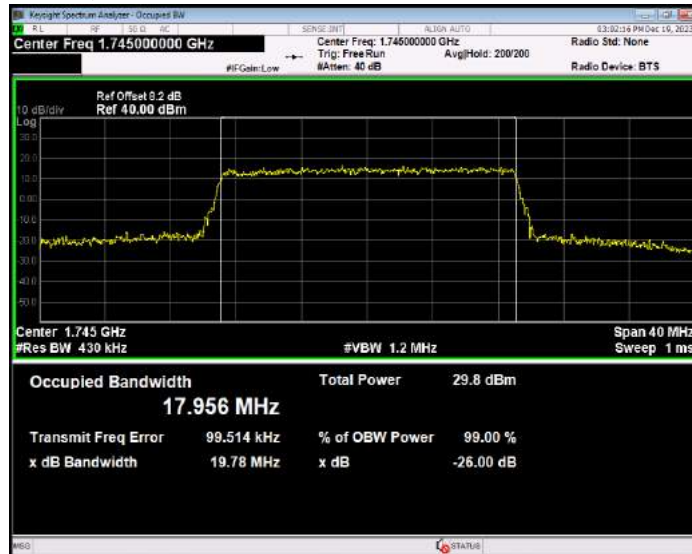

Band4 16QAM BW=15MHz Channel=20325 RB Size=75 Position=#0

Band4 16QAM BW=20MHz Channel=20050 RB Size=100 Position=#0

Band4 16QAM BW=20MHz Channel=20175 RB Size=100 Position=#0

Band4 16QAM BW=20MHz Channel=20300 RB Size=100 Position=#0