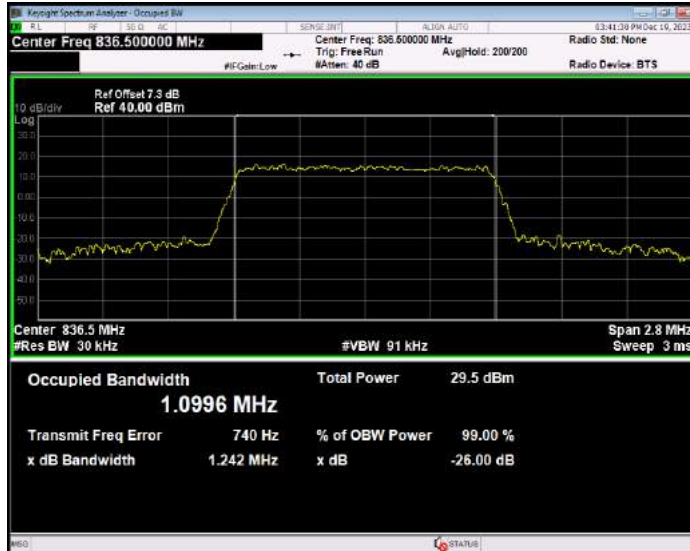

Band5 16QAM BW=1.4MHz Channel=20525 RB Size=6 Position=#0