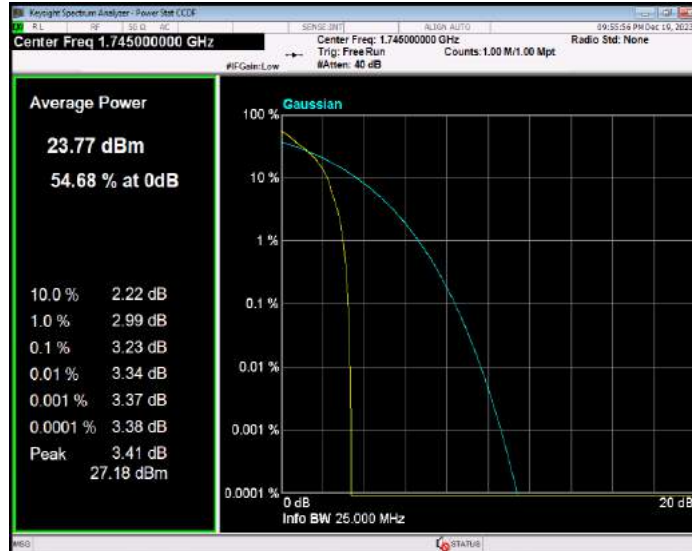

Band66 QPSK BW=5MHz Channel=132322 RB Size=1 Position=#0