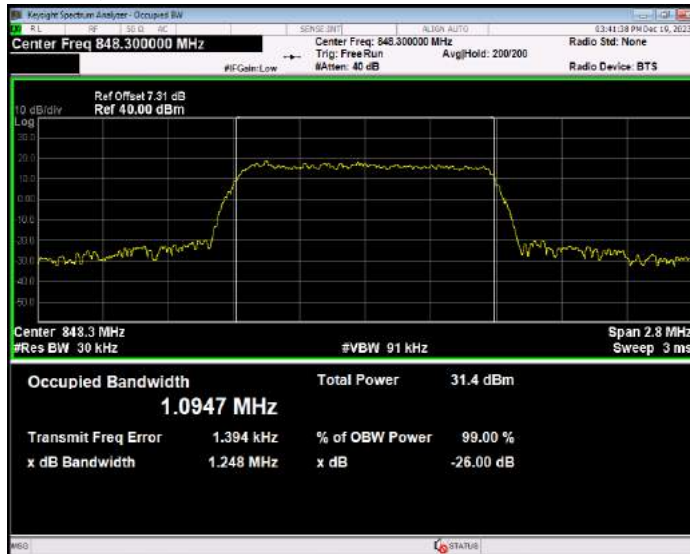

Band5 16QAM BW=1.4MHz Channel=20643 RB Size=6 Position=#0