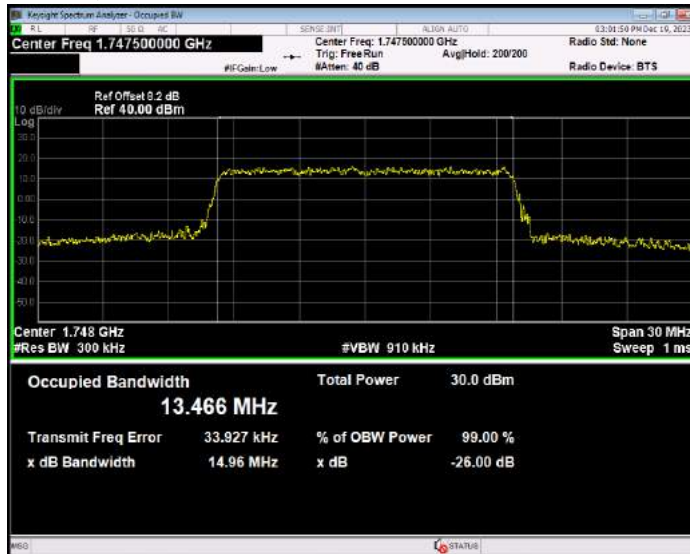

Band4 16QAM BW=15MHz Channel=20325 RB Size=75 Position=#0