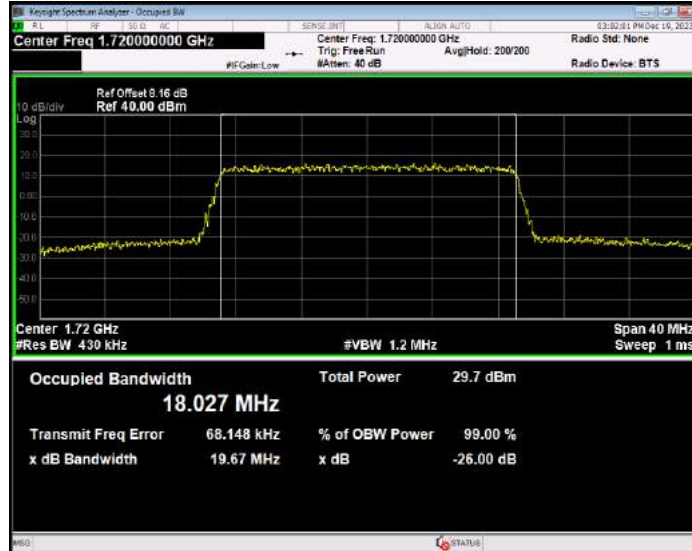

Band4 16QAM BW=20MHz Channel=20050 RB Size=100 Position=#0