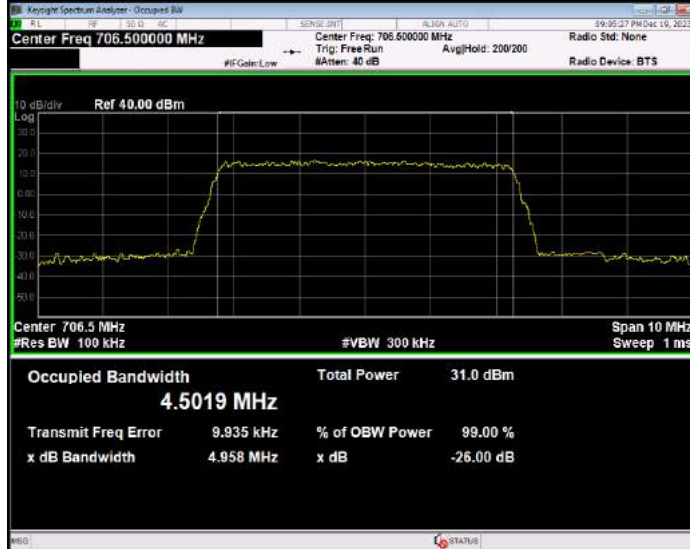

Band17 QPSK BW=5MHz Channel=23755 RB Size=25 Position=#0