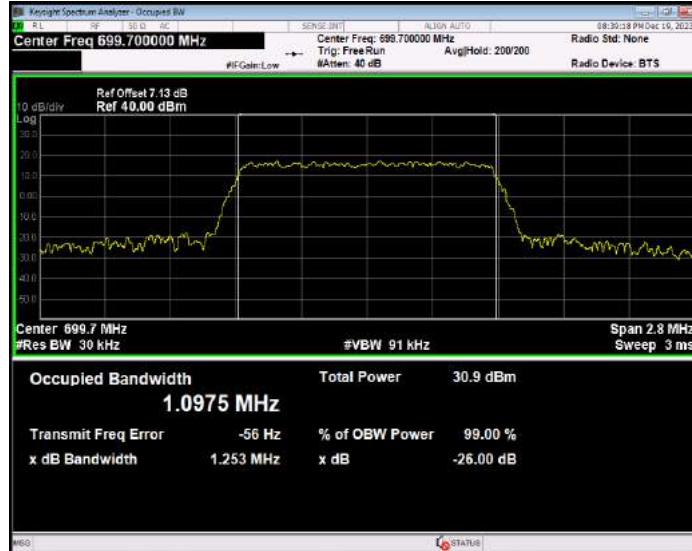

Band12 16QAM BW=1.4MHz Channel=23017 RB Size=6 Position=#0