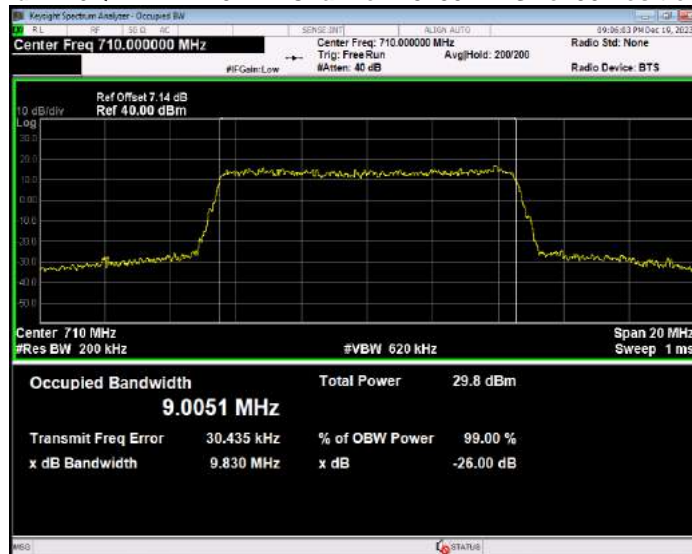

Band17 16QAM BW=10MHz Channel=23790 RB Size=50 Position=#0