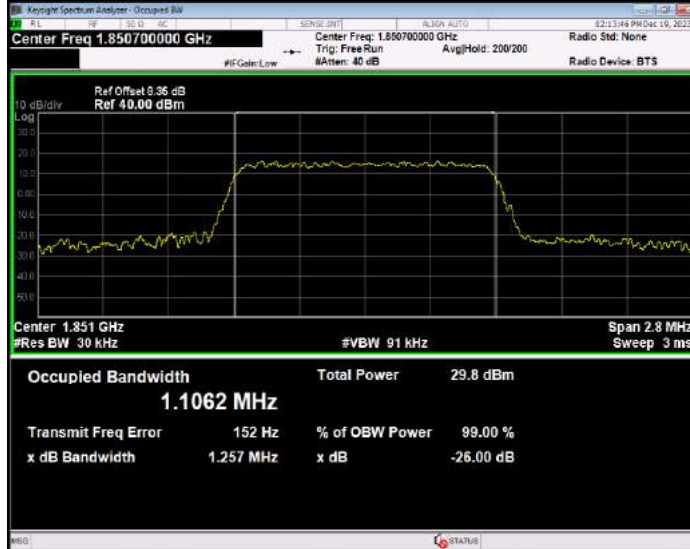

Band2 16QAM BW=1.4MHz Channel=18607 RB Size=6 Position=#0