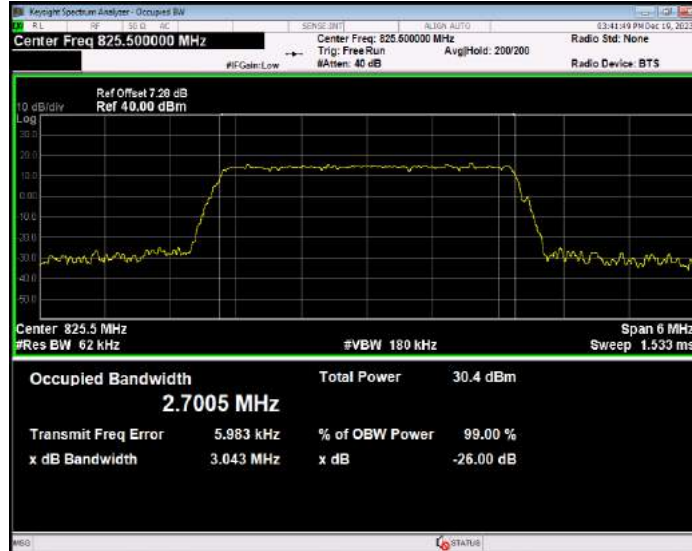

Band5 16QAM BW=3MHz Channel=20415 RB Size=15 Position=#0