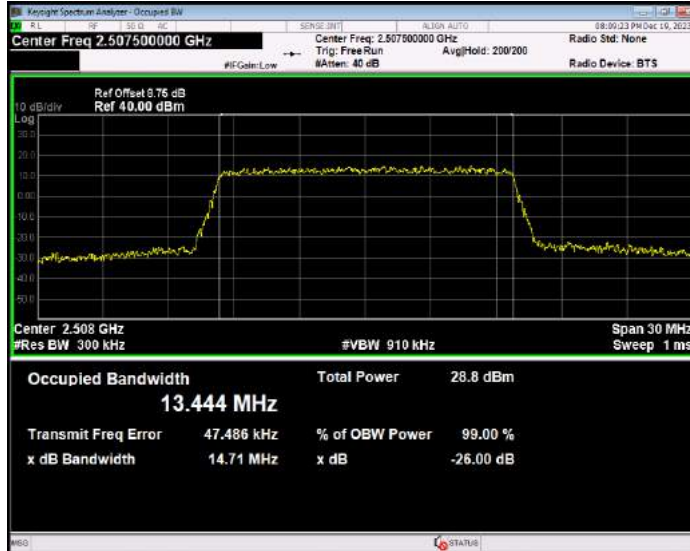

Band7 16QAM BW=10MHz Channel=20800 RB Size=50 Position=#0

Band7 16QAM BW=10MHz Channel=21100 RB Size=50 Position=#0

Band7 16QAM BW=10MHz Channel=21400 RB Size=50 Position=#0

Band7 16QAM BW=15MHz Channel=20825 RB Size=75 Position=#0