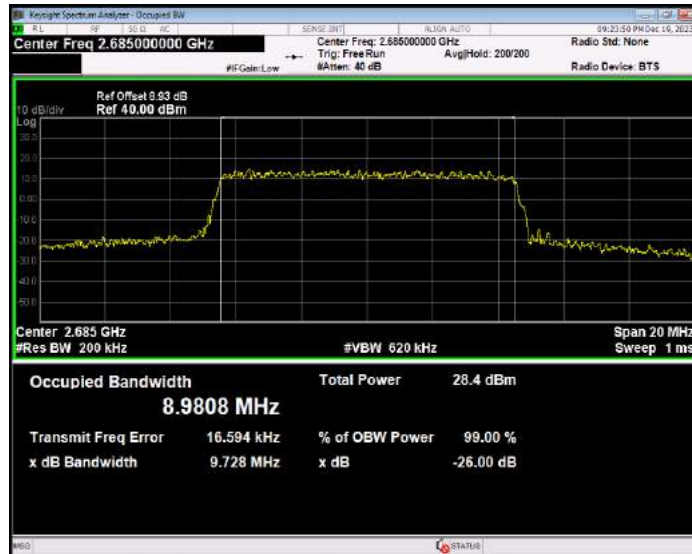

Band41 16QAM BW=10MHz Channel=41540 RB Size=50 Position=#0