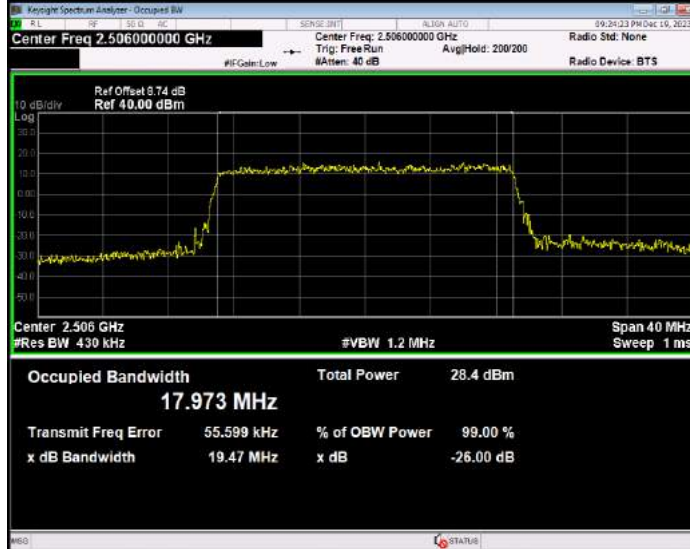

Band41 16QAM BW=20MHz Channel=39750 RB Size=100 Position=#0