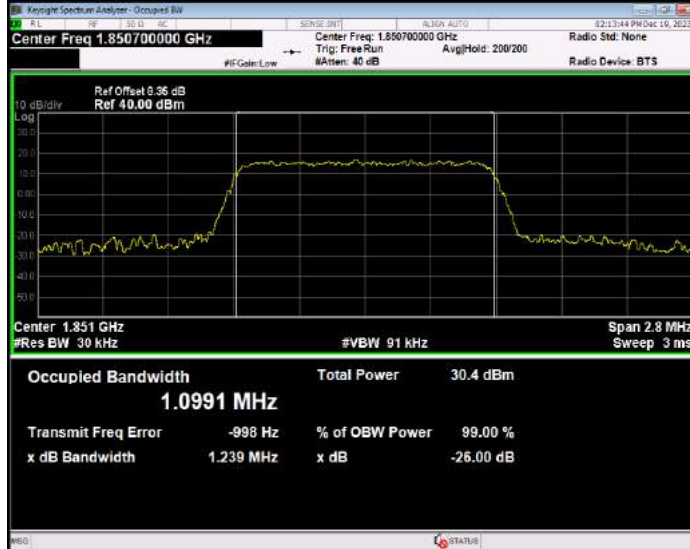

Band2 QPSK BW=1.4MHz Channel=18607 RB Size=6 Position=#0