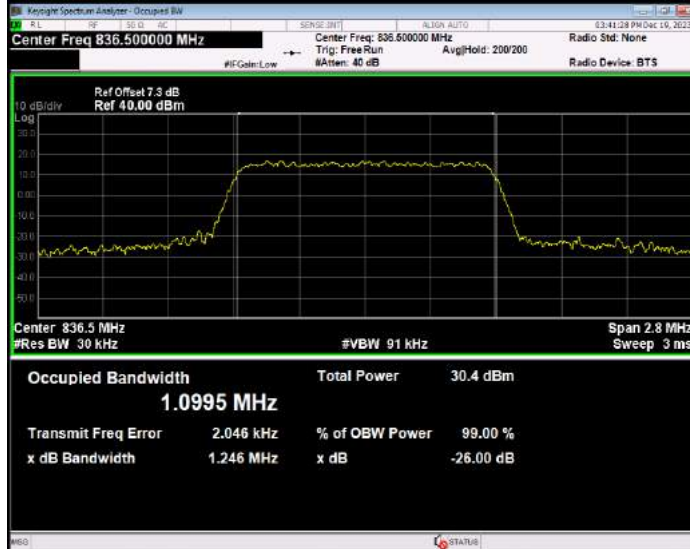

Band5 QPSK BW=1.4MHz Channel=20525 RB Size=6 Position=#0