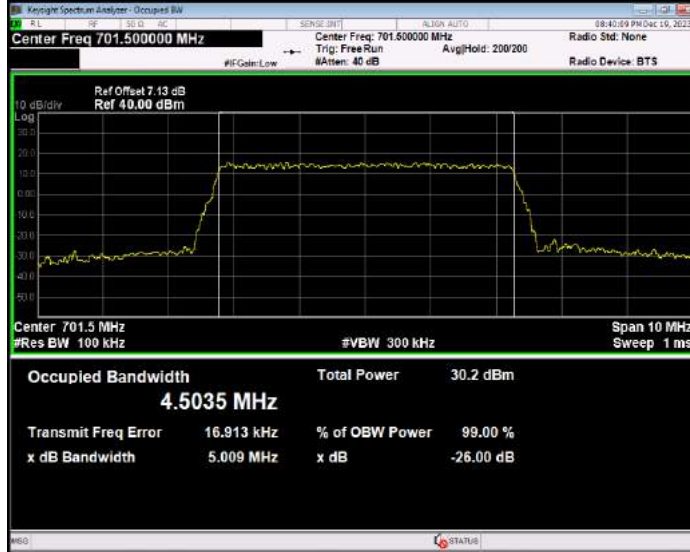

Band12 16QAM BW=5MHz Channel=23035 RB Size=25 Position=#0