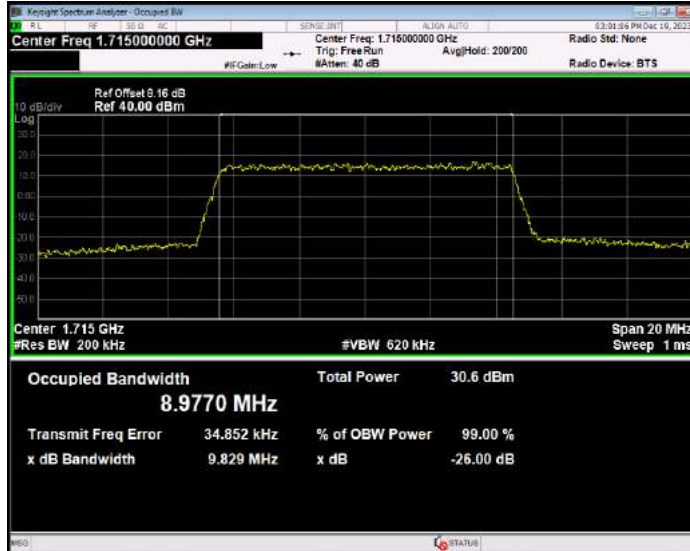

Band4 QPSK BW=10MHz Channel=20000 RB Size=50 Position=#0