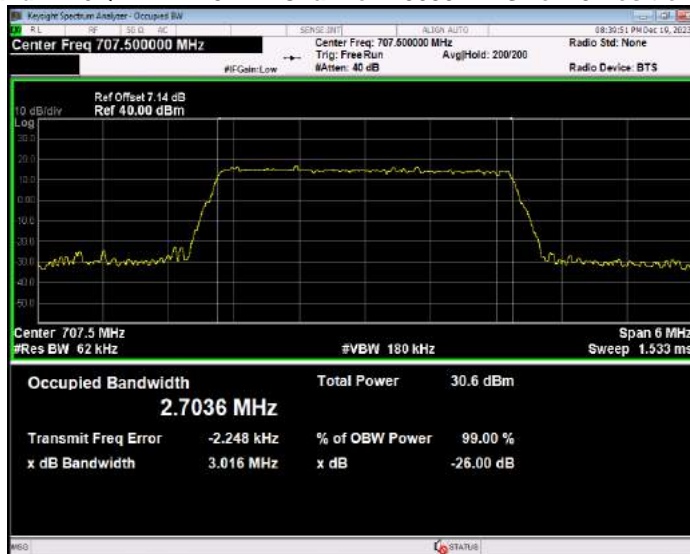

Band12 16QAM BW=10MHz Channel=23095 RB Size=50 Position=#0

Band12 16QAM BW=10MHz Channel=23130 RB Size=50 Position=#0

Band12 16QAM BW=3MHz Channel=23025 RB Size=15 Position=#0

Band12 16QAM BW=3MHz Channel=23095 RB Size=15 Position=#0