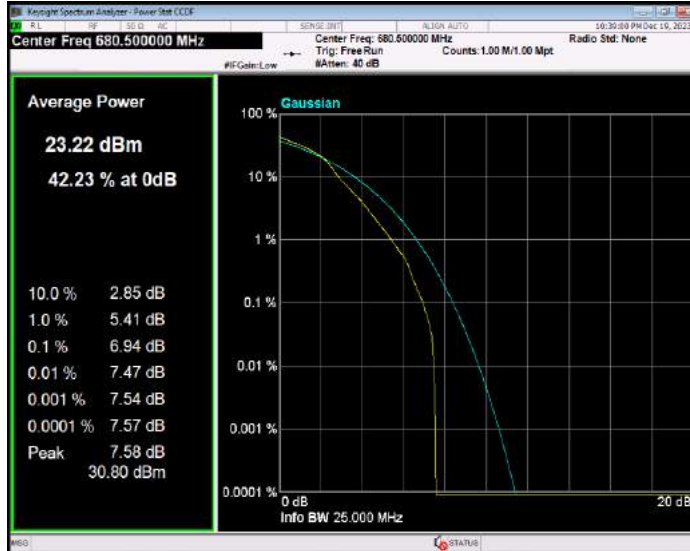

Band71 16QAM BW=10MHz Channel=133297 RB Size=1 Position=#0