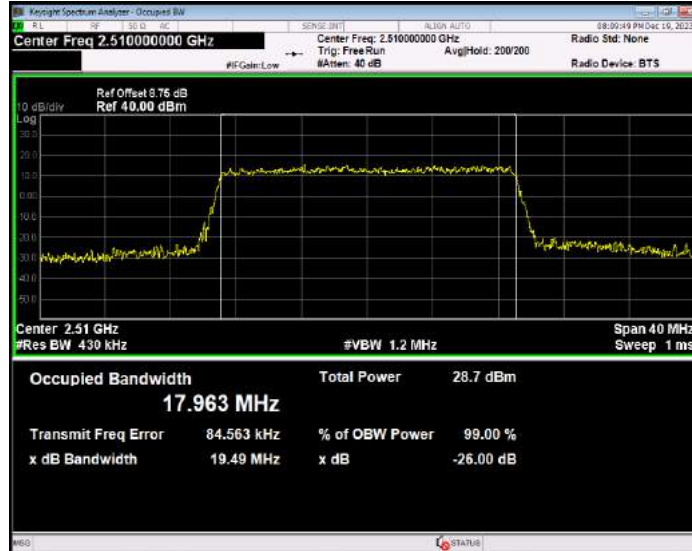

Band7 16QAM BW=20MHz Channel=20850 RB Size=100 Position=#0