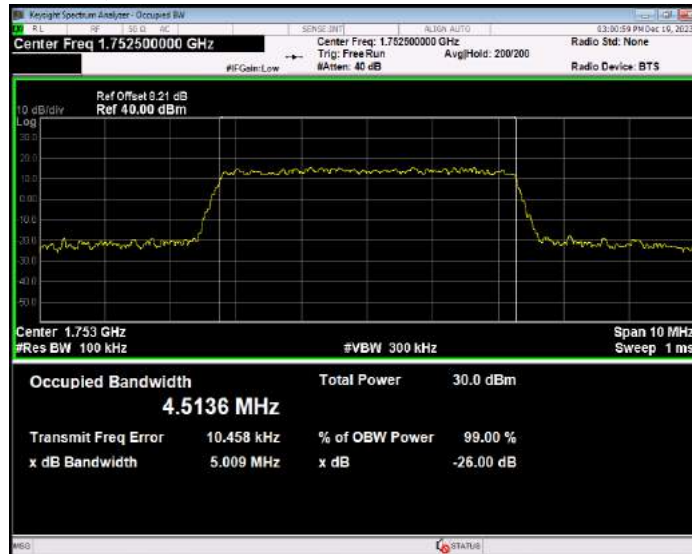

Band4 16QAM BW=5MHz Channel=20375 RB Size=25 Position=#0