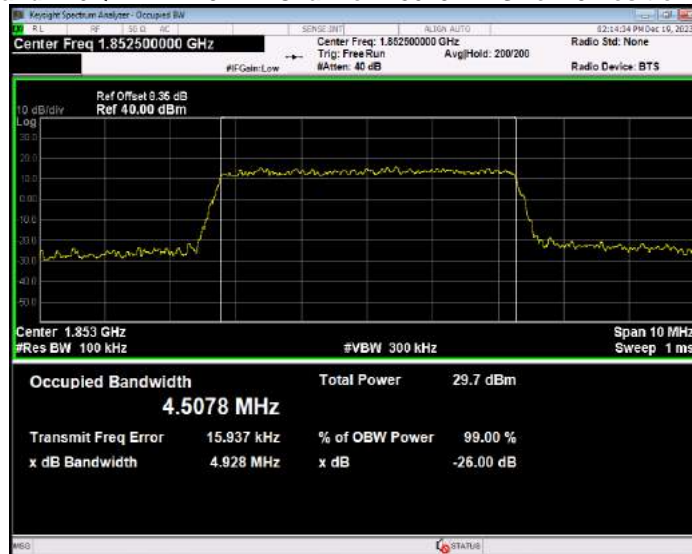

Band2 16QAM BW=3MHz Channel=18615 RB Size=15 Position=#0

Band2 16QAM BW=3MHz Channel=18900 RB Size=15 Position=#0

Band2 16QAM BW=3MHz Channel=19185 RB Size=15 Position=#0

Band2 16QAM BW=5MHz Channel=18625 RB Size=25 Position=#0