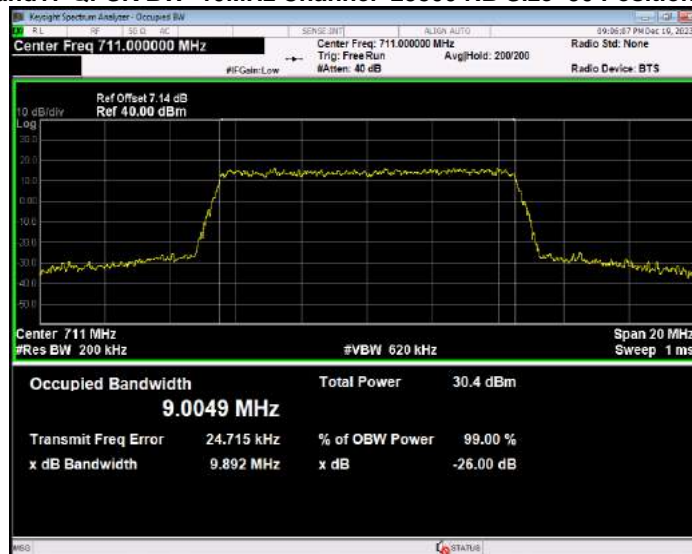

Band17 QPSK BW=10MHz Channel=23800 RB Size=50 Position=#0