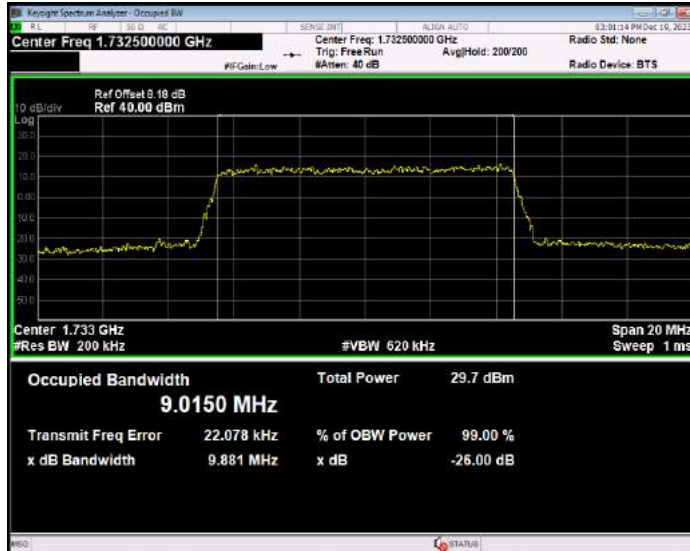

Band4 QPSK BW=10MHz Channel=20175 RB Size=50 Position=#0