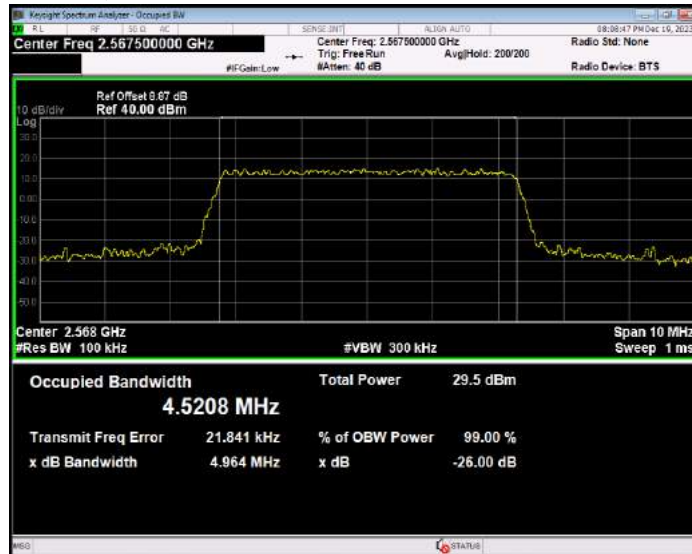

Band7 16QAM BW=20MHz Channel=21350 RB Size=100 Position=#0

Band7 16QAM BW=5MHz Channel=20775 RB Size=25 Position=#0

Band7 16QAM BW=5MHz Channel=21100 RB Size=25 Position=#0

Band7 16QAM BW=5MHz Channel=21425 RB Size=25 Position=#0