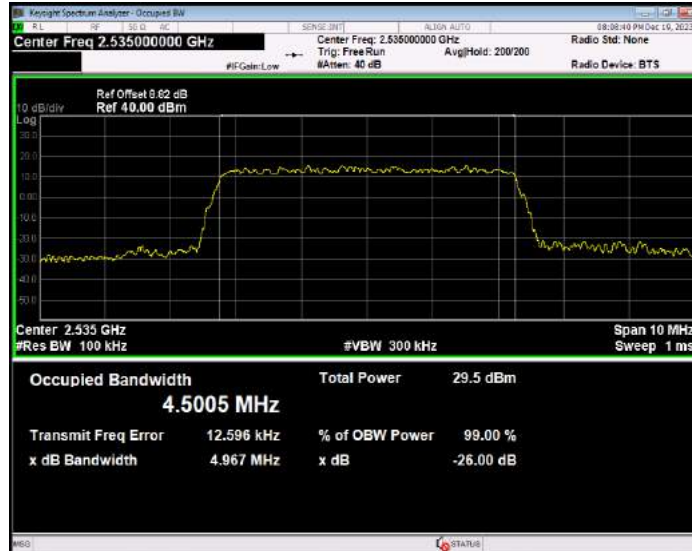

Band7 16QAM BW=5MHz Channel=21100 RB Size=25 Position=#0