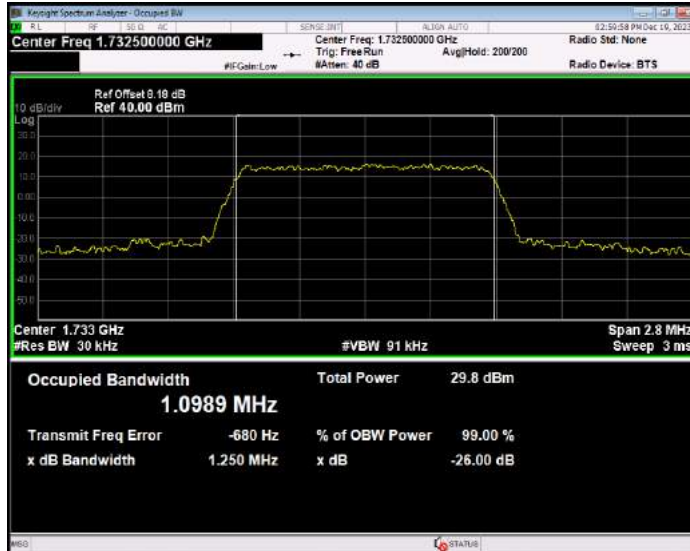

Band4 16QAM BW=5MHz Channel=20175 RB Size=25 Position=#0

Band4 16QAM BW=5MHz Channel=20375 RB Size=25 Position=#0

Band4 QPSK BW=1.4MHz Channel=19957 RB Size=6 Position=#0

Band4 QPSK BW=1.4MHz Channel=20175 RB Size=6 Position=#0