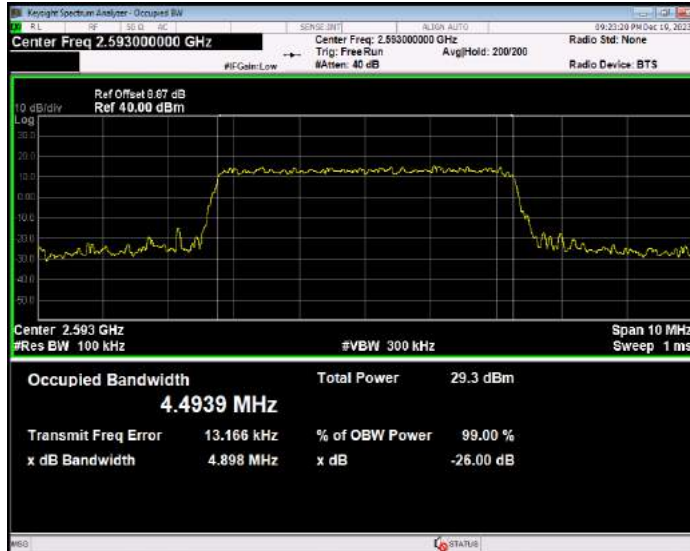

Band41 16QAM BW=5MHz Channel=40620 RB Size=25 Position=#0