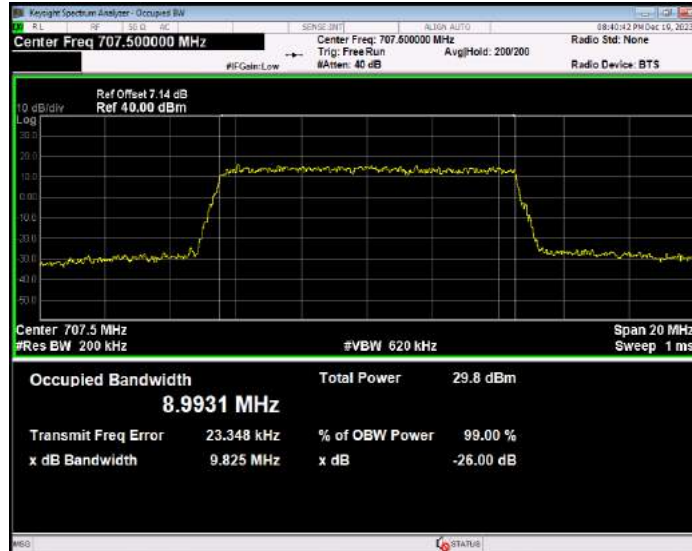

Band12 16QAM BW=10MHz Channel=23095 RB Size=50 Position=#0