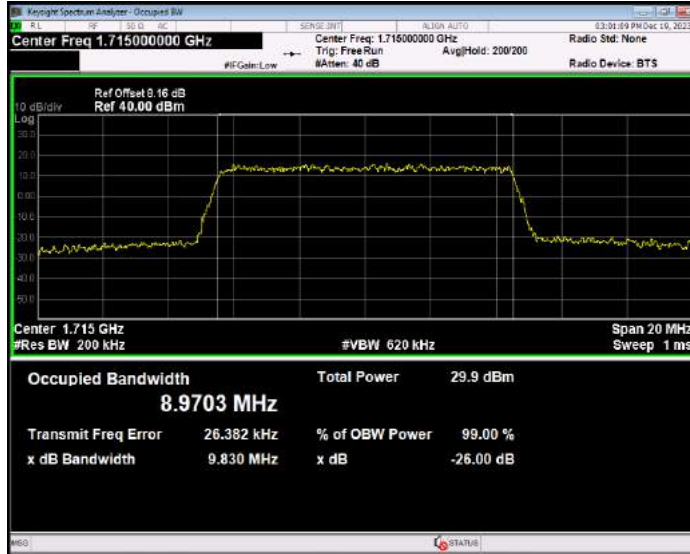

Band4 16QAM BW=1.4MHz Channel=19957 RB Size=6 Position=#0

Band4 16QAM BW=1.4MHz Channel=20175 RB Size=6 Position=#0

Band4 16QAM BW=1.4MHz Channel=20393 RB Size=6 Position=#0

Band4 16QAM BW=10MHz Channel=20000 RB Size=50 Position=#0