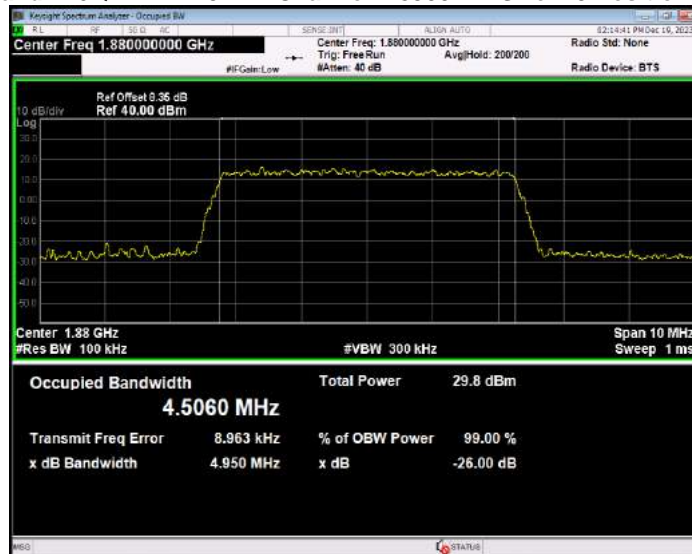

Band2 16QAM BW=5MHz Channel=18900 RB Size=25 Position=#0