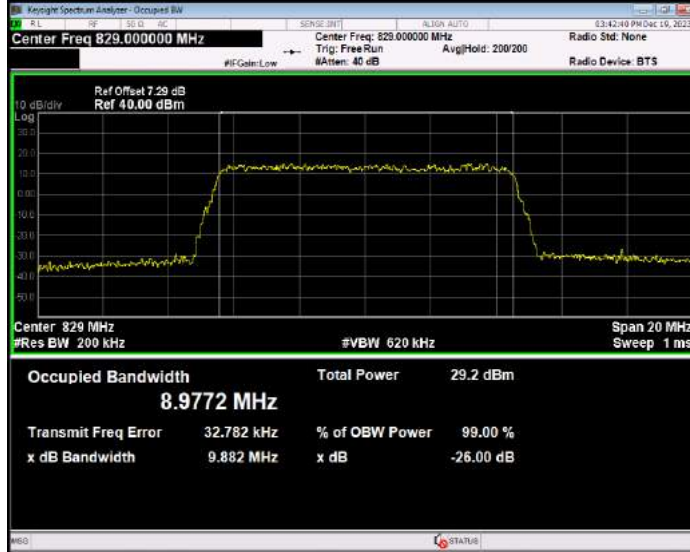

Band5 16QAM BW=1.4MHz Channel=20407 RB Size=6 Position=#0

Band5 16QAM BW=1.4MHz Channel=20525 RB Size=6 Position=#0

Band5 16QAM BW=1.4MHz Channel=20643 RB Size=6 Position=#0

Band5 16QAM BW=10MHz Channel=20450 RB Size=50 Position=#0