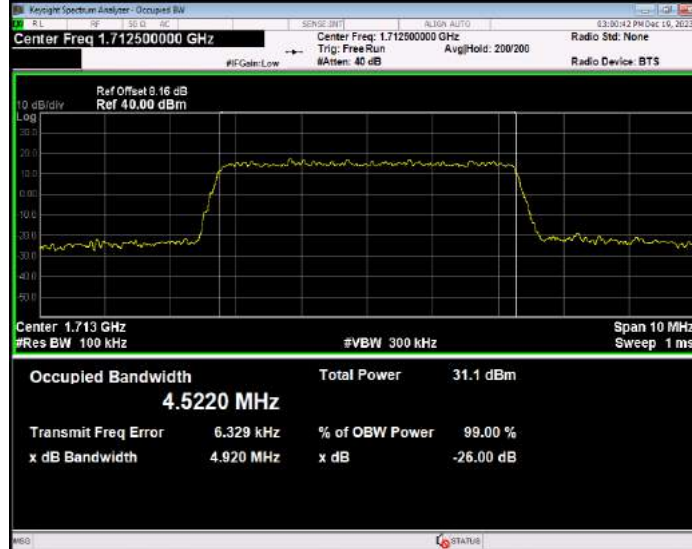

Band4 QPSK BW=5MHz Channel=19975 RB Size=25 Position=#0