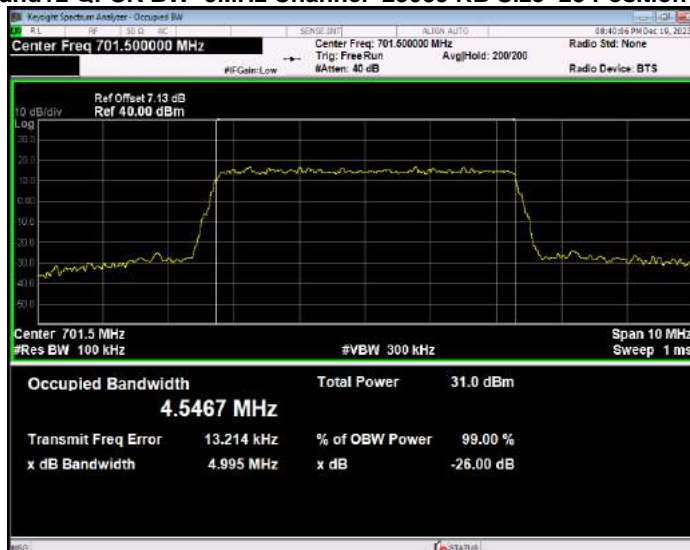

Band12 QPSK BW=5MHz Channel=23035 RB Size=25 Position=#0