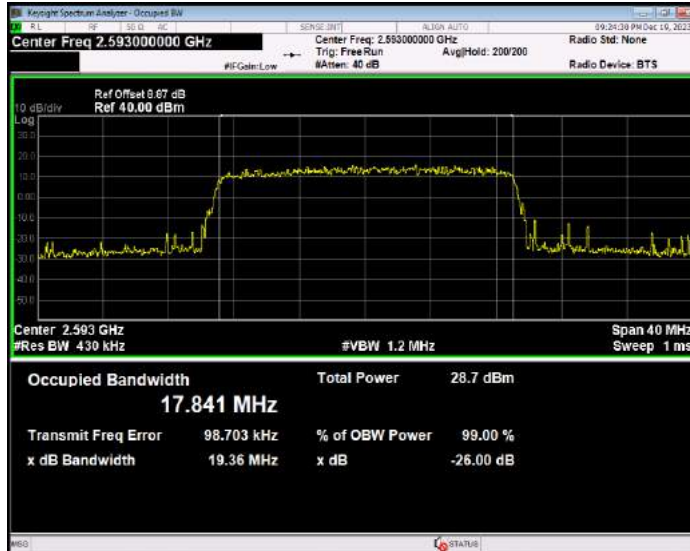

Band41 16QAM BW=15MHz Channel=40620 RB Size=75 Position=#0

Band41 16QAM BW=15MHz Channel=41515 RB Size=75 Position=#0

Band41 16QAM BW=20MHz Channel=39750 RB Size=100 Position=#0

Band41 16QAM BW=20MHz Channel=40620 RB Size=100 Position=#0