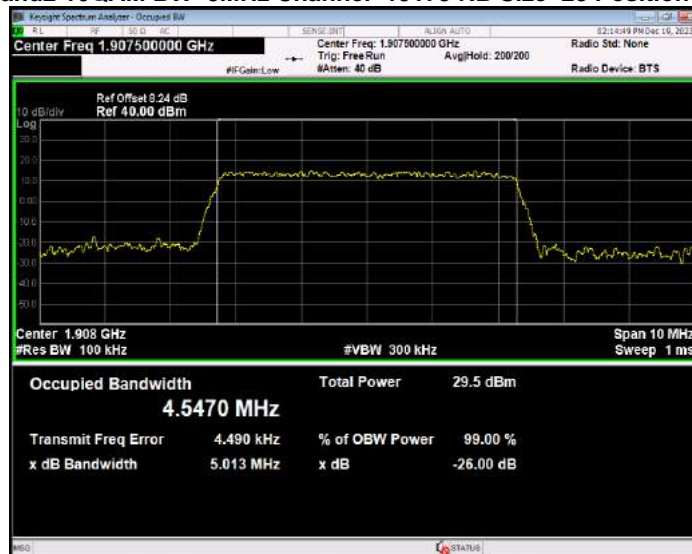

Band2 16QAM BW=5MHz Channel=19175 RB Size=25 Position=#0