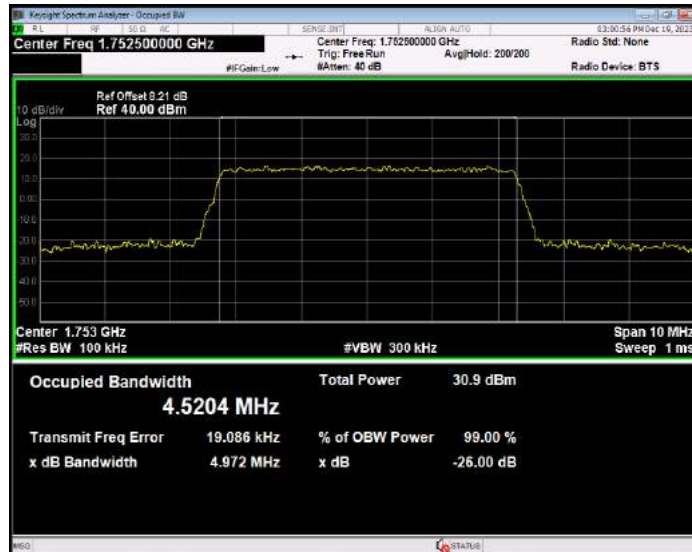

Band4 QPSK BW=3MHz Channel=20385 RB Size=15 Position=#0

Band4 QPSK BW=5MHz Channel=19975 RB Size=25 Position=#0

Band4 QPSK BW=5MHz Channel=20175 RB Size=25 Position=#0

Band4 QPSK BW=5MHz Channel=20375 RB Size=25 Position=#0