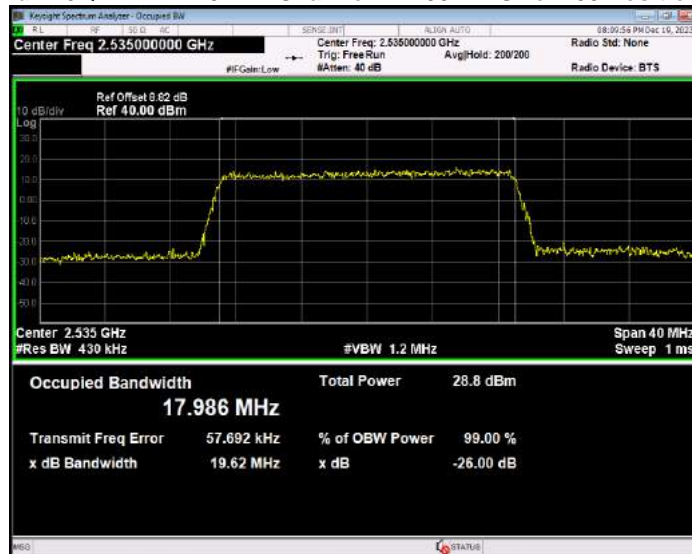

Band7 16QAM BW=15MHz Channel=21100 RB Size=75 Position=#0

Band7 16QAM BW=15MHz Channel=21375 RB Size=75 Position=#0

Band7 16QAM BW=20MHz Channel=20850 RB Size=100 Position=#0

Band7 16QAM BW=20MHz Channel=21100 RB Size=100 Position=#0