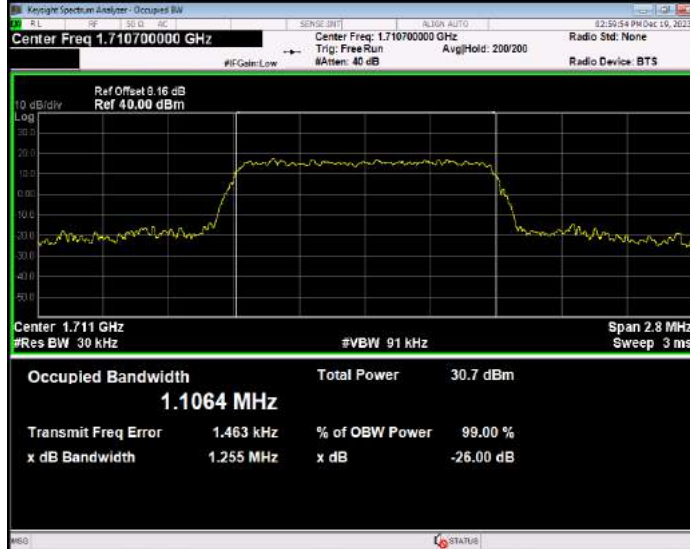

Band4 16QAM BW=1.4MHz Channel=19957 RB Size=6 Position=#0