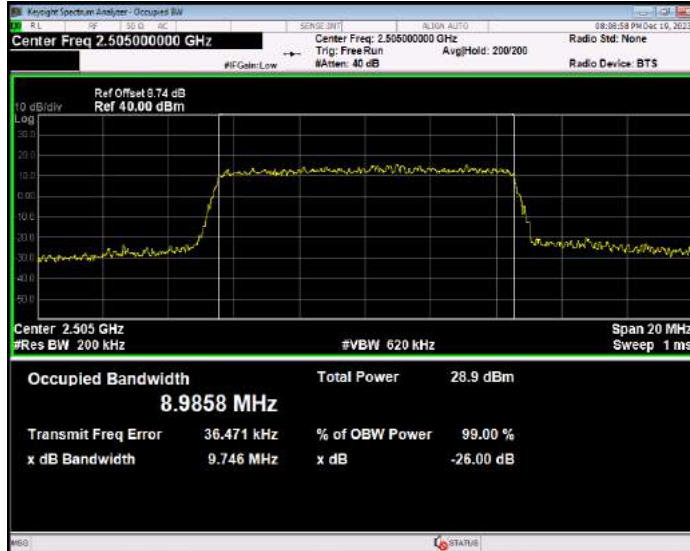

Band7 16QAM BW=10MHz Channel=20800 RB Size=50 Position=#0