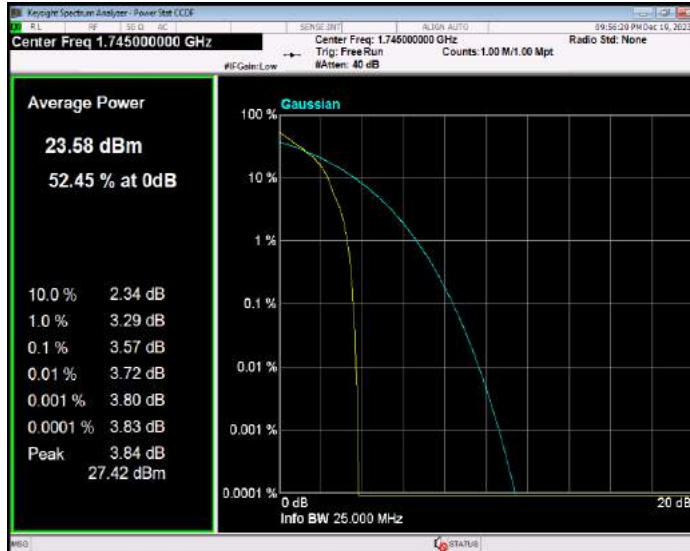

Band66 QPSK BW=10MHz Channel=132322 RB Size=1 Position=#0