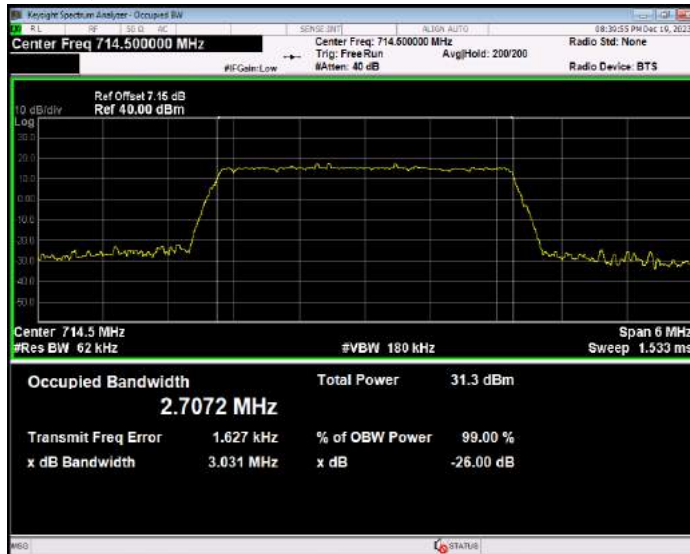

Band12 QPSK BW=3MHz Channel=23165 RB Size=15 Position=#0