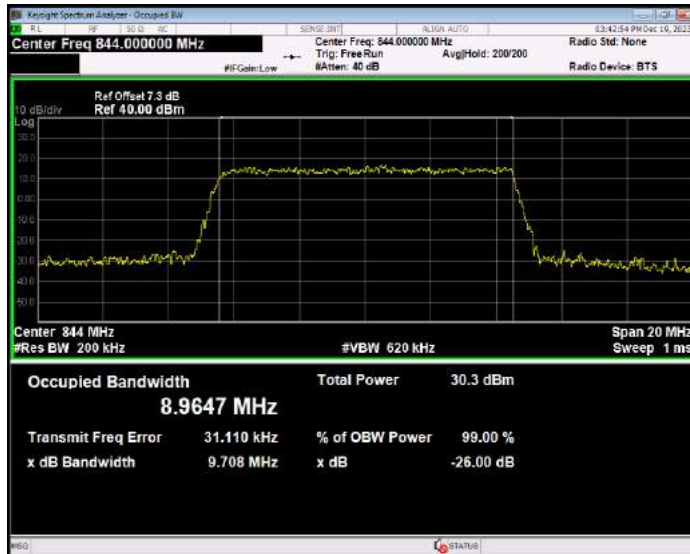

Band5 16QAM BW=10MHz Channel=20600 RB Size=50 Position=#0