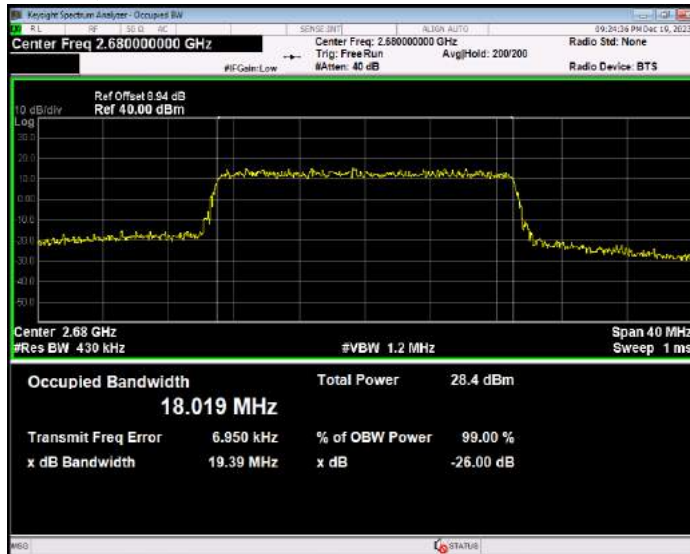

Band41 16QAM BW=20MHz Channel=41490 RB Size=100 Position=#0