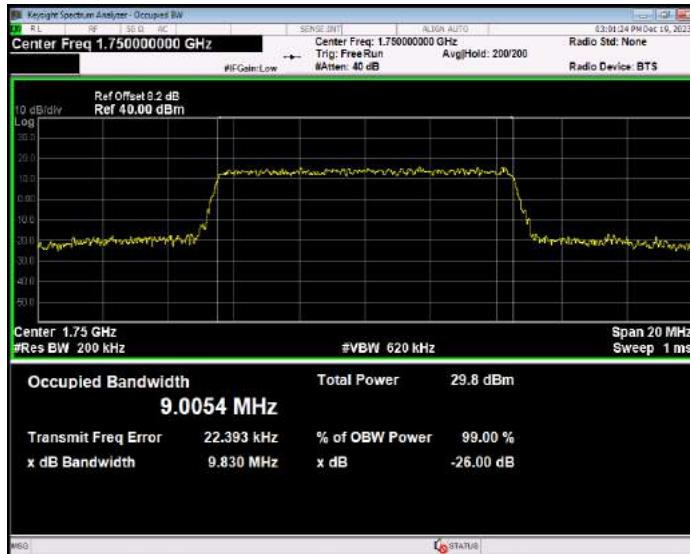

Band4 16QAM BW=10MHz Channel=20350 RB Size=50 Position=#0