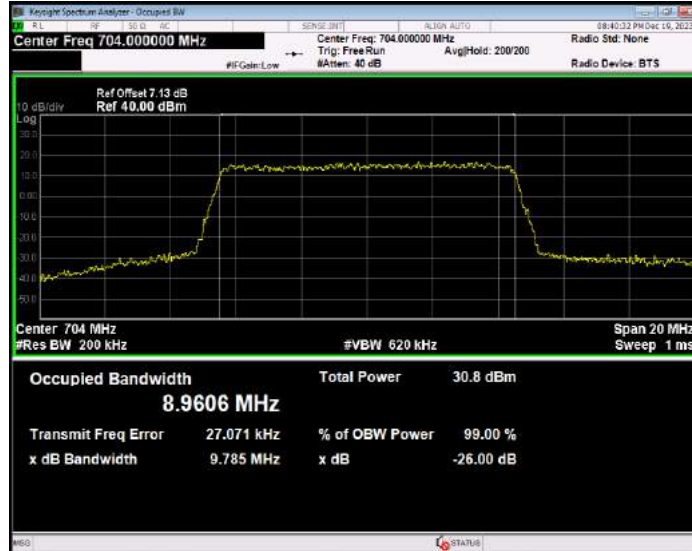

Band12 QPSK BW=1.4MHz Channel=23017 RB Size=6 Position=#0

Band12 QPSK BW=1.4MHz Channel=23095 RB Size=6 Position=#0

Band12 QPSK BW=1.4MHz Channel=23173 RB Size=6 Position=#0

Band12 QPSK BW=10MHz Channel=23060 RB Size=50 Position=#0