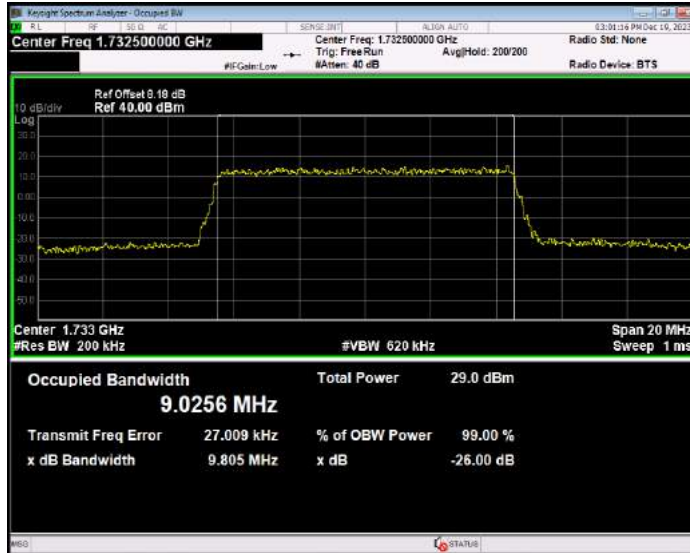

Band4 16QAM BW=10MHz Channel=20175 RB Size=50 Position=#0