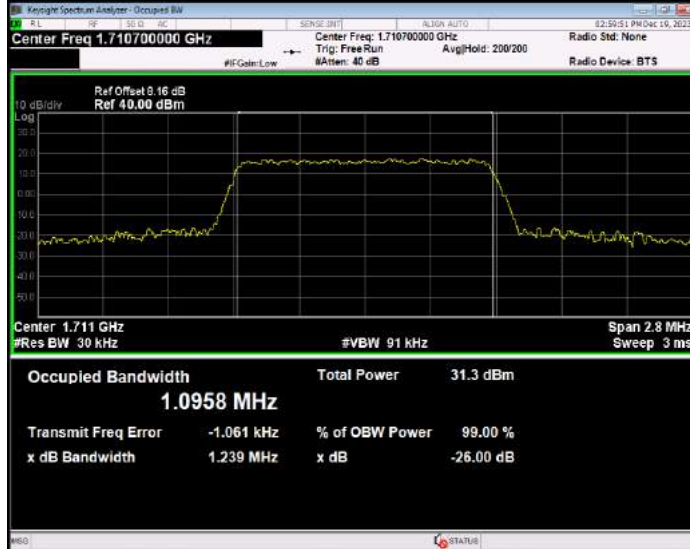

Band4 QPSK BW=1.4MHz Channel=19957 RB Size=6 Position=#0