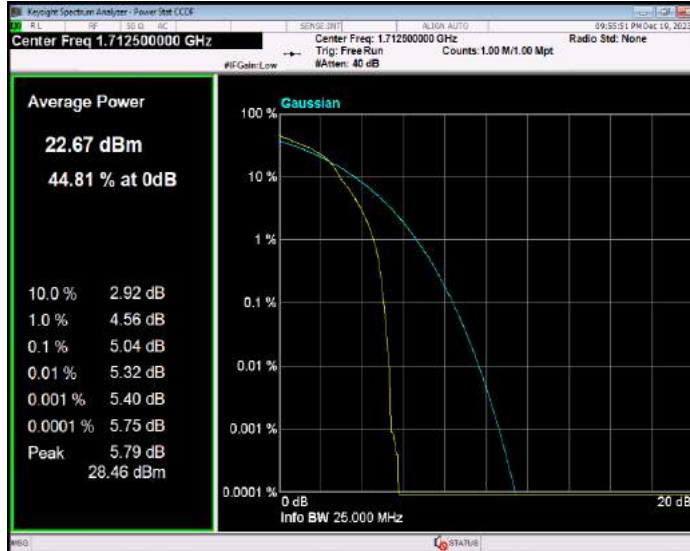

Band66 16QAM BW=3MHz Channel=131987 RB Size=1 Position=#0

Band66 16QAM BW=3MHz Channel=132322 RB Size=1 Position=#0

Band66 16QAM BW=3MHz Channel=132657 RB Size=1 Position=#0

Band66 16QAM BW=5MHz Channel=131997 RB Size=1 Position=#0