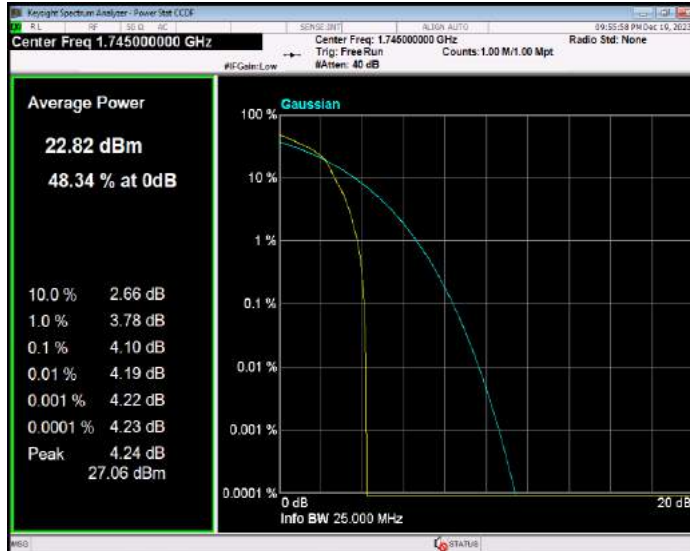

Band66 16QAM BW=5MHz Channel=132322 RB Size=1 Position=#0