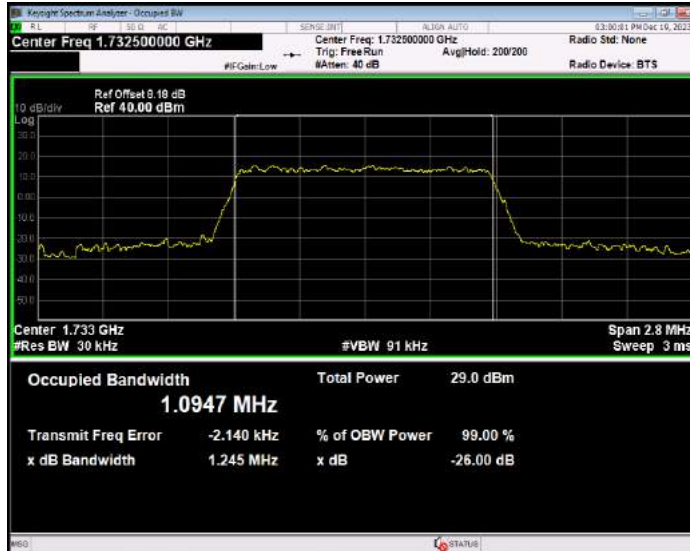

Band4 16QAM BW=1.4MHz Channel=20175 RB Size=6 Position=#0