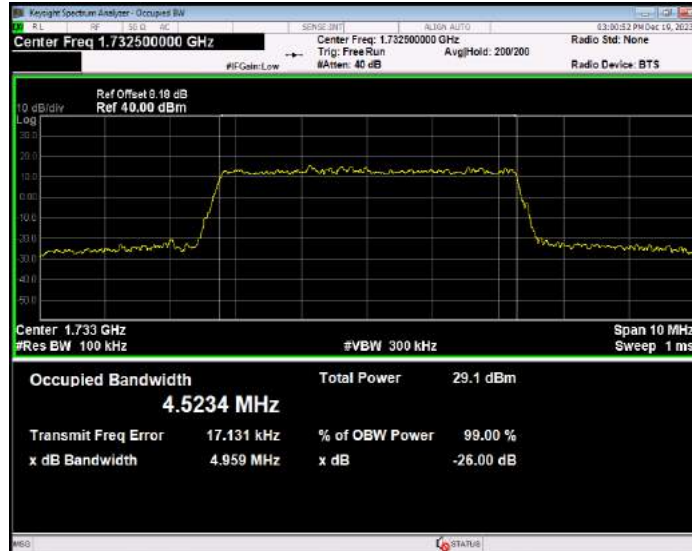

Band4 16QAM BW=5MHz Channel=20175 RB Size=25 Position=#0