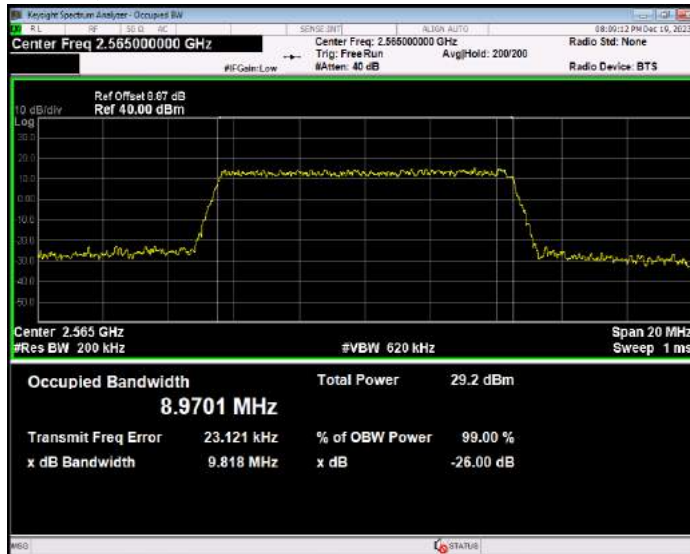

Band7 16QAM BW=10MHz Channel=21400 RB Size=50 Position=#0