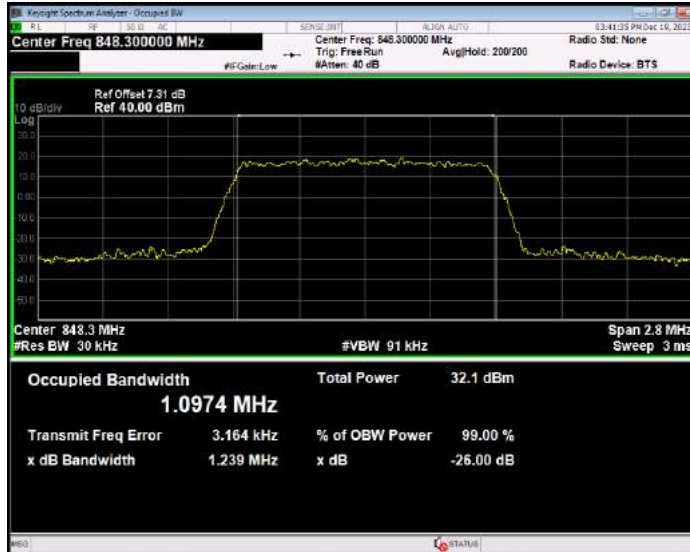

Band5 QPSK BW=1.4MHz Channel=20643 RB Size=6 Position=#0