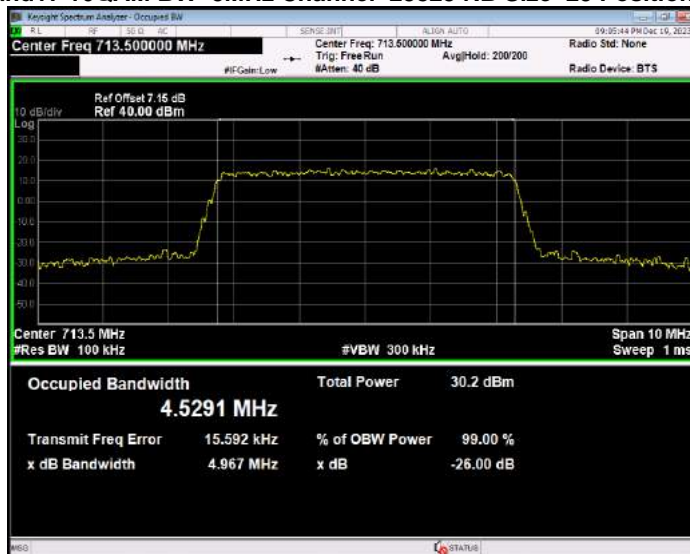

Band17 16QAM BW=5MHz Channel=23825 RB Size=25 Position=#0