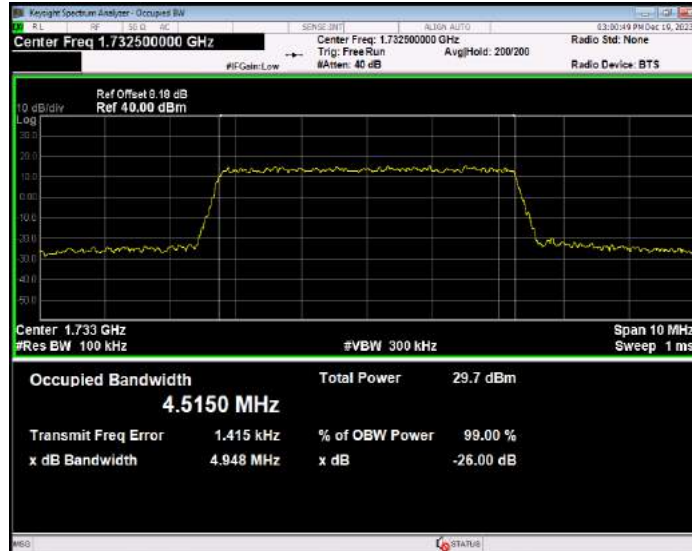

Band4 QPSK BW=5MHz Channel=20175 RB Size=25 Position=#0