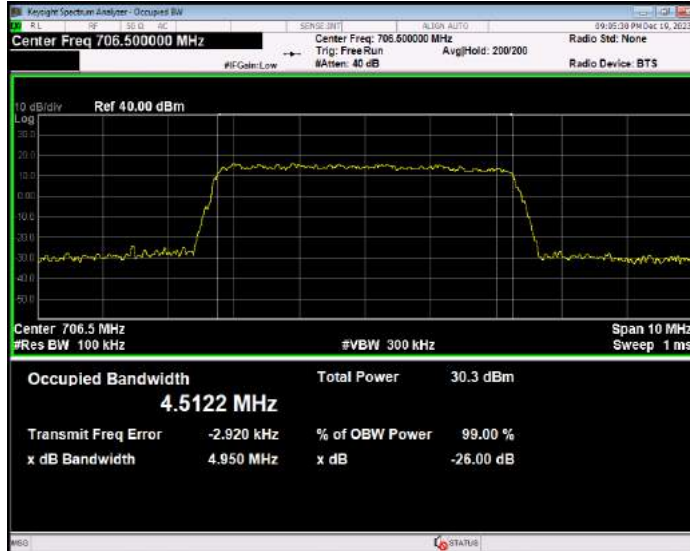

Band17 16QAM BW=10MHz Channel=23780 RB Size=50 Position=#0

Band17 16QAM BW=10MHz Channel=23790 RB Size=50 Position=#0

Band17 16QAM BW=10MHz Channel=23800 RB Size=50 Position=#0

Band17 16QAM BW=5MHz Channel=23755 RB Size=25 Position=#0