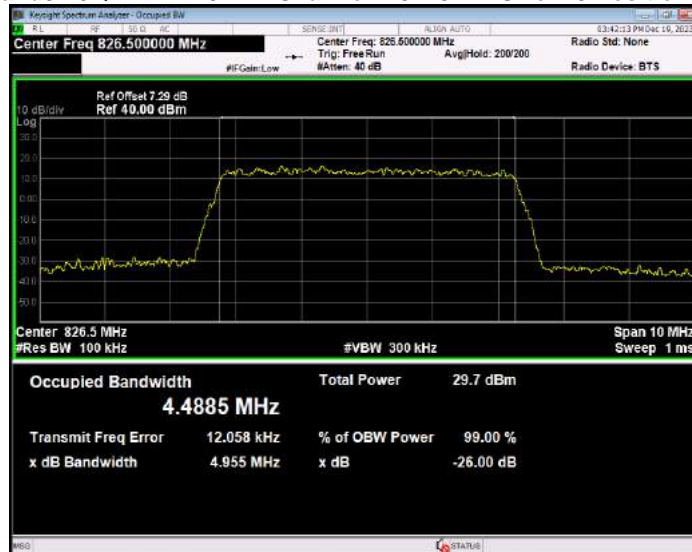

Band5 16QAM BW=5MHz Channel=20425 RB Size=25 Position=#0