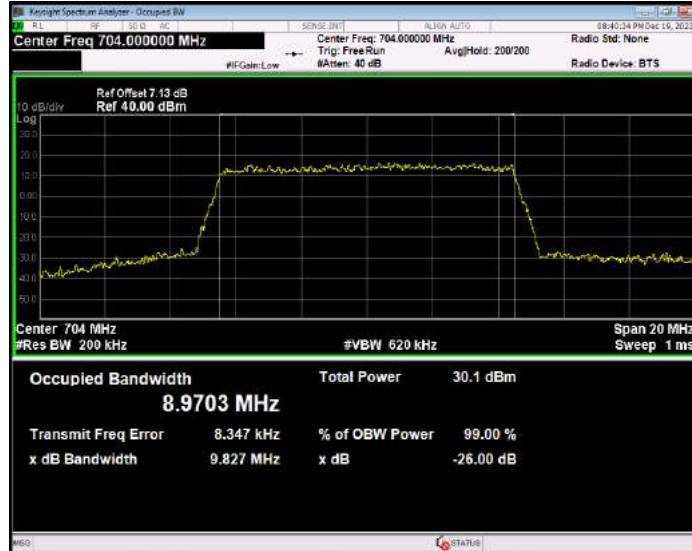

Band12 16QAM BW=1.4MHz Channel=23017 RB Size=6 Position=#0

Band12 16QAM BW=1.4MHz Channel=23095 RB Size=6 Position=#0

Band12 16QAM BW=1.4MHz Channel=23173 RB Size=6 Position=#0

Band12 16QAM BW=10MHz Channel=23060 RB Size=50 Position=#0