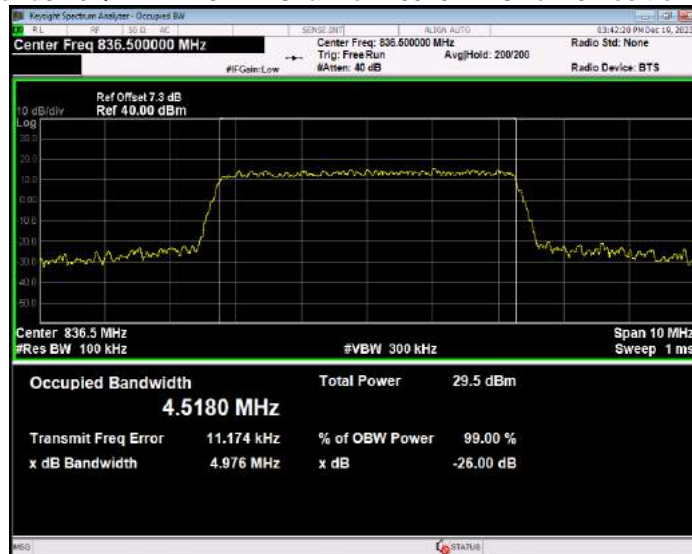

Band5 16QAM BW=5MHz Channel=20525 RB Size=25 Position=#0