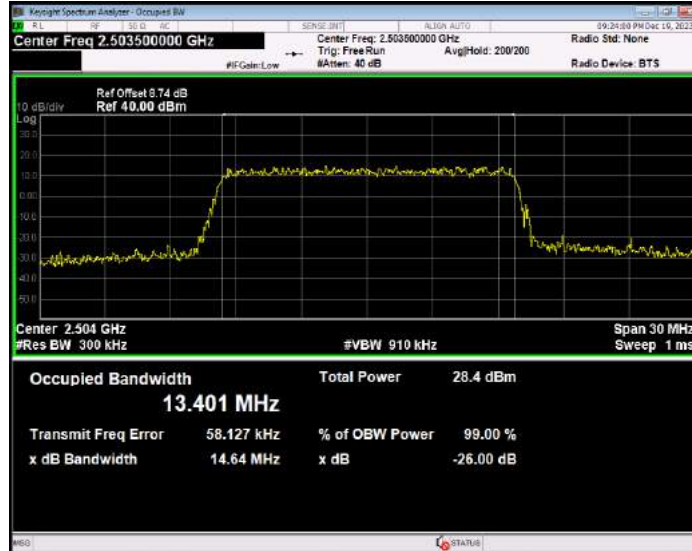

Band41 16QAM BW=10MHz Channel=39700 RB Size=50 Position=#0

Band41 16QAM BW=10MHz Channel=40620 RB Size=50 Position=#0

Band41 16QAM BW=10MHz Channel=41540 RB Size=50 Position=#0

Band41 16QAM BW=15MHz Channel=39725 RB Size=75 Position=#0