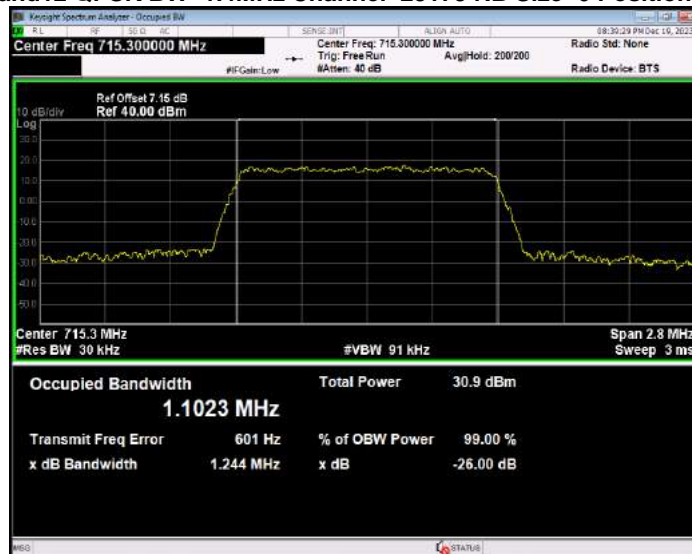

Band12 QPSK BW=1.4MHz Channel=23173 RB Size=6 Position=#0