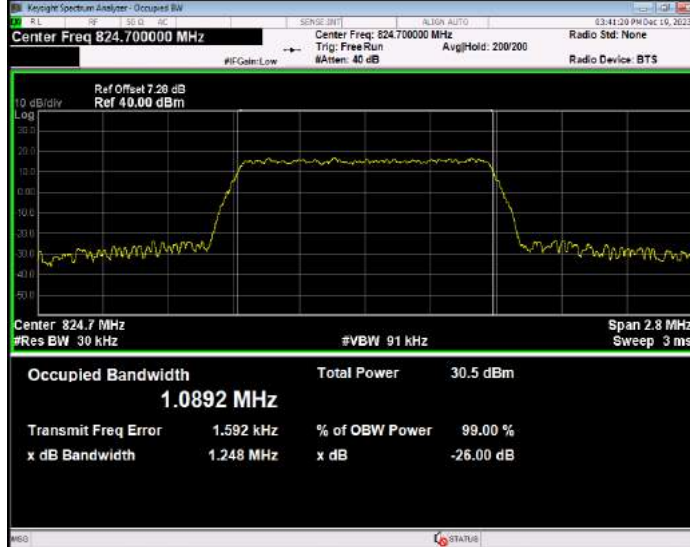

Band5 QPSK BW=1.4MHz Channel=20407 RB Size=6 Position=#0