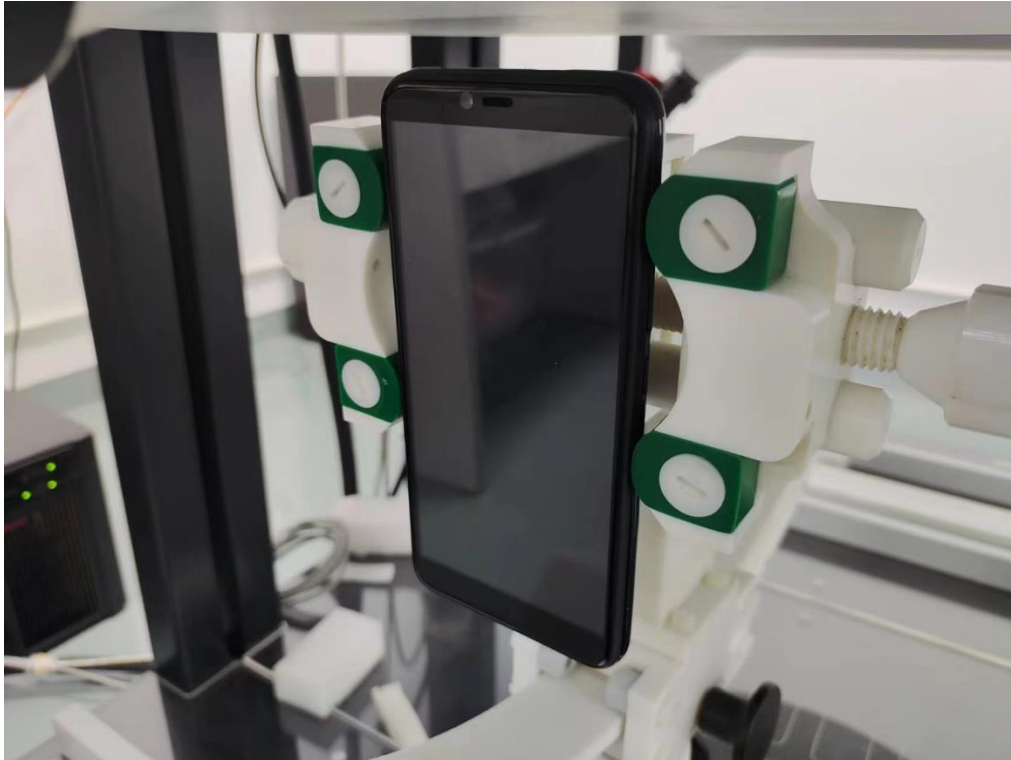

## 2AQRM-A56\_SAR Setup photos

Right Touch

Right Tilt

Left Touch

Left Tilt

Body Front side (separation distance is 10mm)

Body Back side (separation distance10mm)

Body Left side (separation distance is 10mm)

Body Right side (separation distance is 10mm)

Body Top side (separation distance is 10mm)

Body Bottom side (separation distance is 10mm)