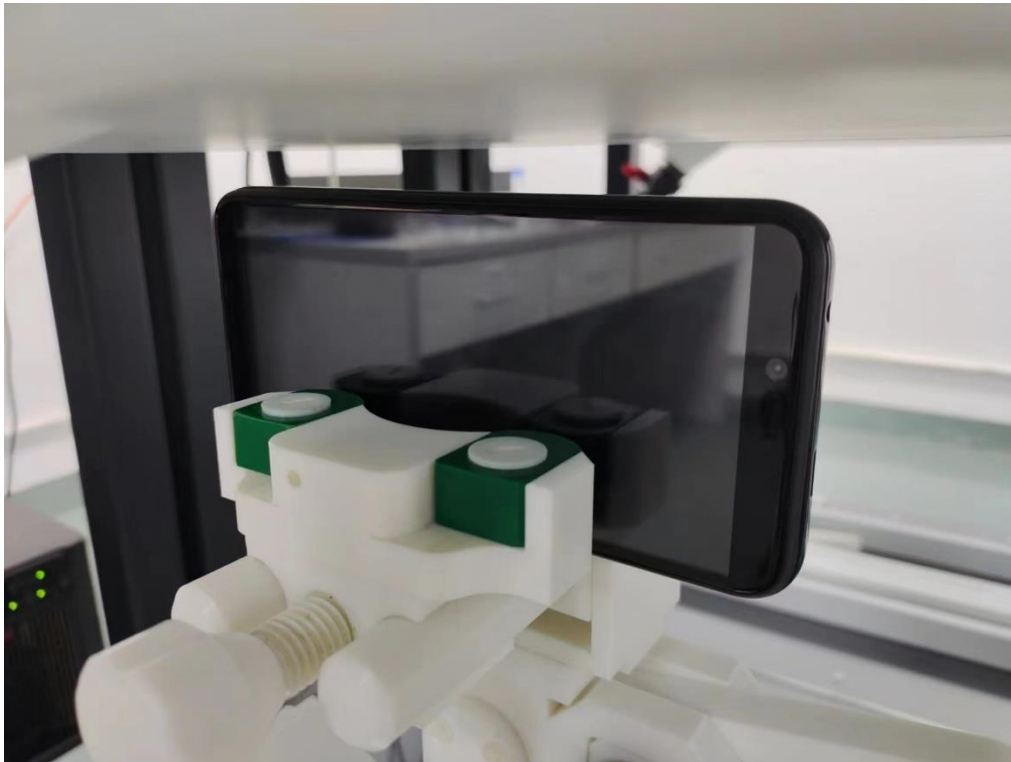

## 2AQRM-A56\_SAR Setup photos

Right Touch

Right Tilt

Left Touch

Left Tilt

Body Front side (separation distance is 10mm)

Body Back side (separation distance10mm)

Body Left side (separation distance is 10mm)

Body Right side (separation distance is 10mm)

Body Top side (separation distance is 10mm)

Body Bottom side (separation distance is 10mm)