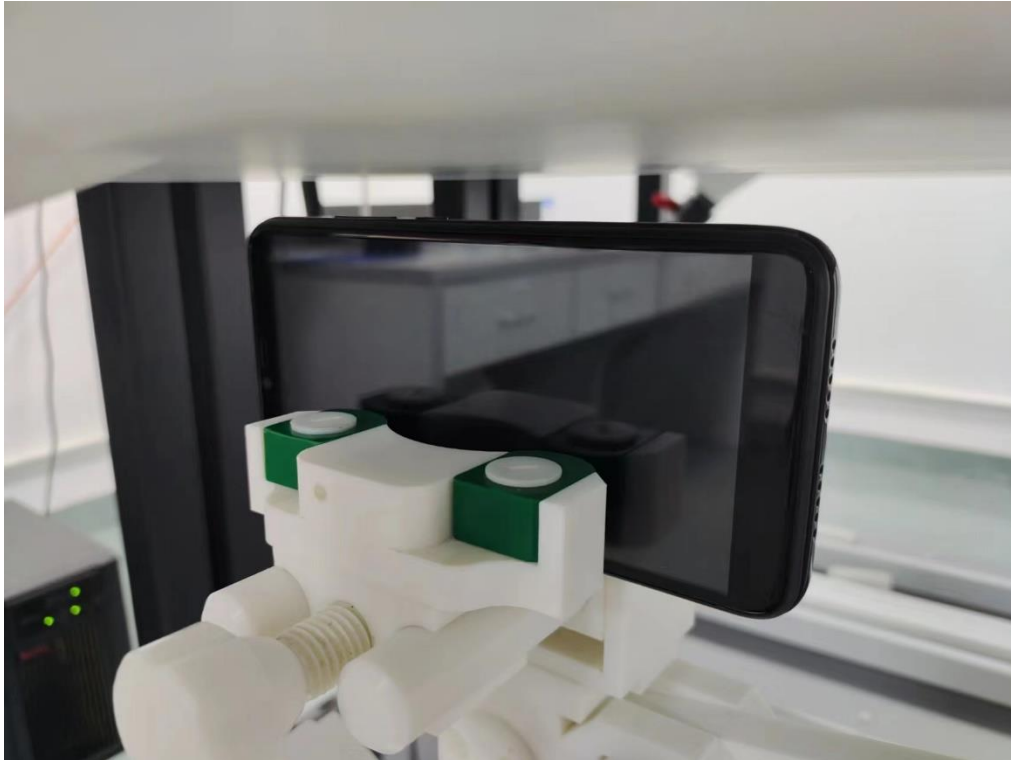

## 2AQRM-A56\_SAR Setup photos

Right Touch

Right Tilt

Left Touch

Left Tilt

Body Front side (separation distance is 10mm)

Body Back side (separation distance10mm)

Body Left side (separation distance is 10mm)

Body Right side (separation distance is 10mm)

Body Top side (separation distance is 10mm)

Body Bottom side (separation distance is 10mm)