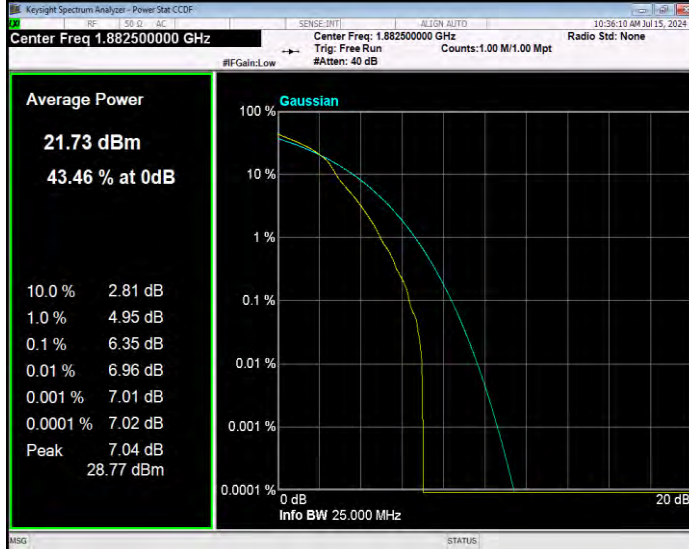

Band25 16QAM BW=10MHz Channel=26365 RB Size=1 Position=#0