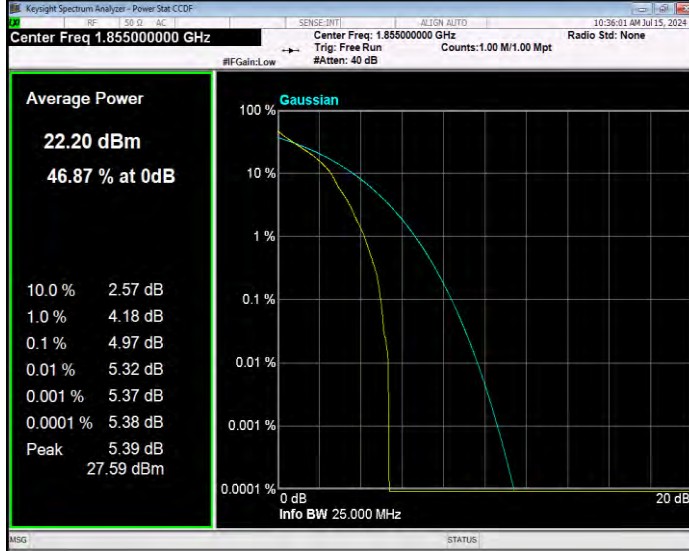

Band25 QPSK BW=10MHz Channel=26090 RB Size=1 Position=#0