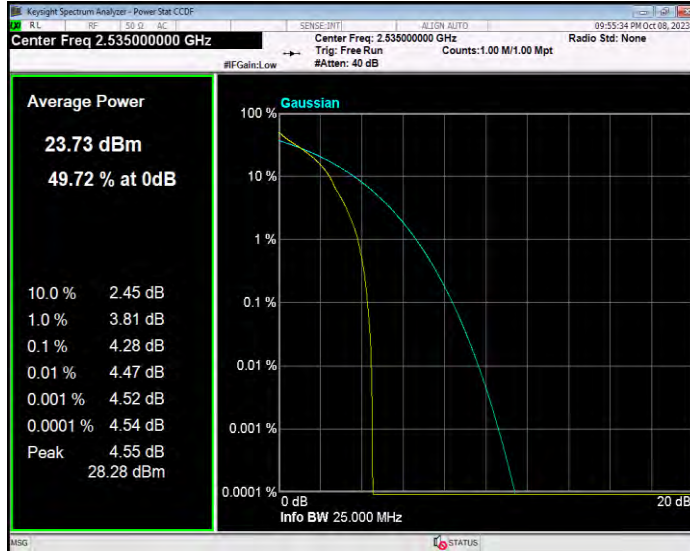

Band7 QPSK BW=5MHz Channel=21100 RB Size=1 Position=#0