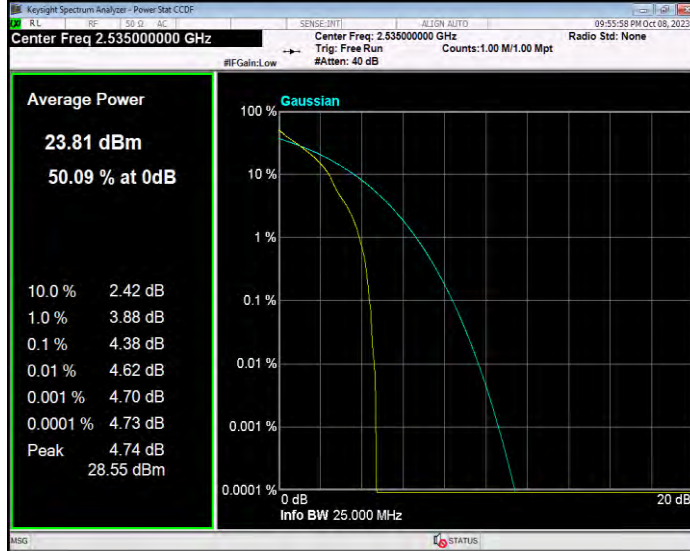

Band7 QPSK BW=10MHz Channel=21100 RB Size=1 Position=#0