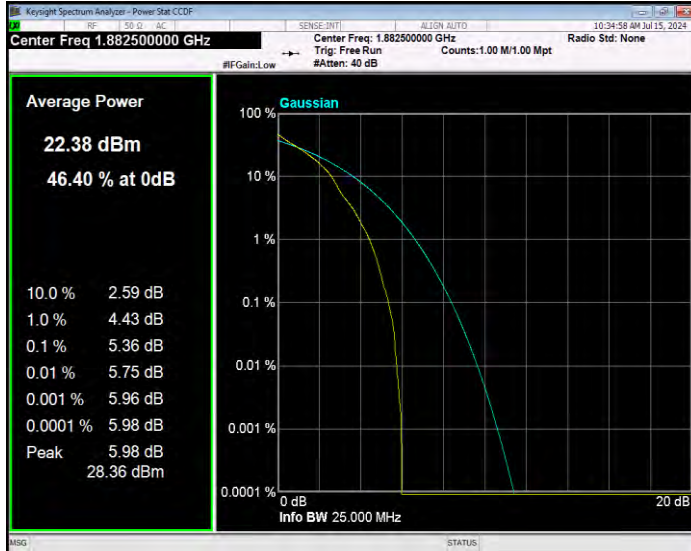

Band25 16QAM BW=5MHz Channel=26365 RB Size=1 Position=#0

Band25 16QAM BW=5MHz Channel=26665 RB Size=1 Position=#0

Band25 QPSK BW=1.4MHz Channel=26047 RB Size=1 Position=#0

Band25 QPSK BW=1.4MHz Channel=26365 RB Size=1 Position=#0