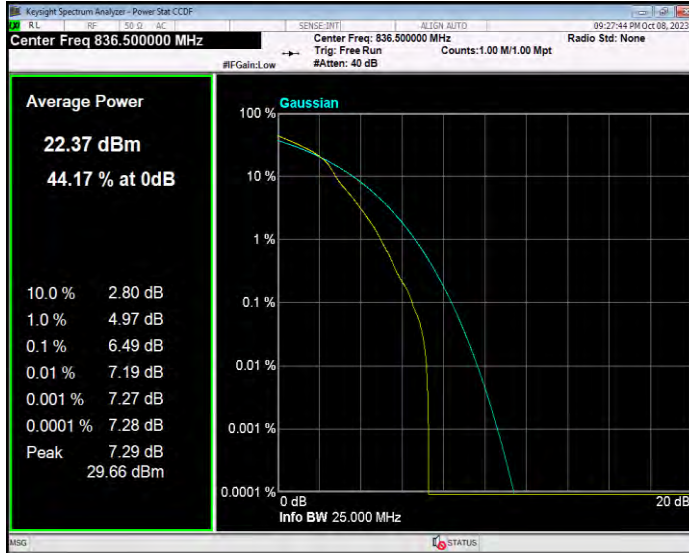

Band5 16QAM BW=10MHz Channel=20525 RB Size=1 Position=#0