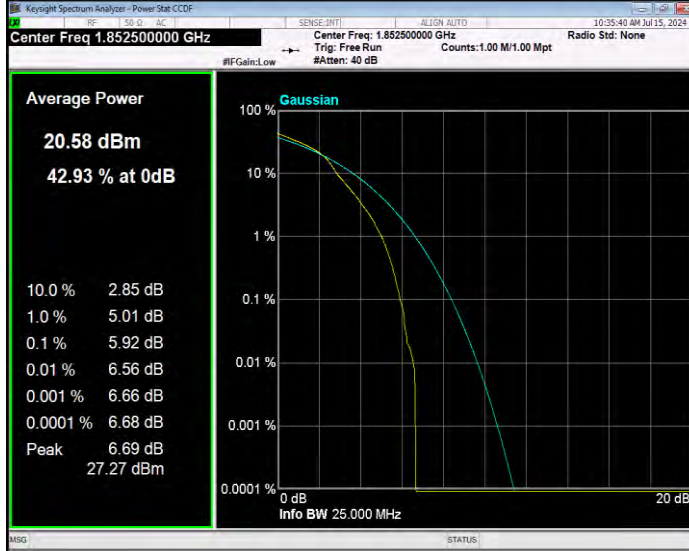

Band25 16QAM BW=3MHz Channel=26055 RB Size=1 Position=#0

Band25 16QAM BW=3MHz Channel=26365 RB Size=1 Position=#0

Band25 16QAM BW=3MHz Channel=26675 RB Size=1 Position=#0

Band25 16QAM BW=5MHz Channel=26065 RB Size=1 Position=#0