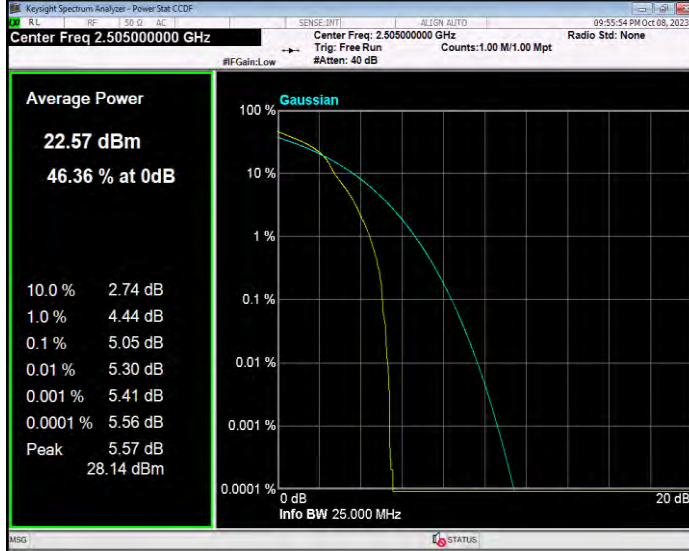

Band7 16QAM BW=10MHz Channel=20800 RB Size=1 Position=#0