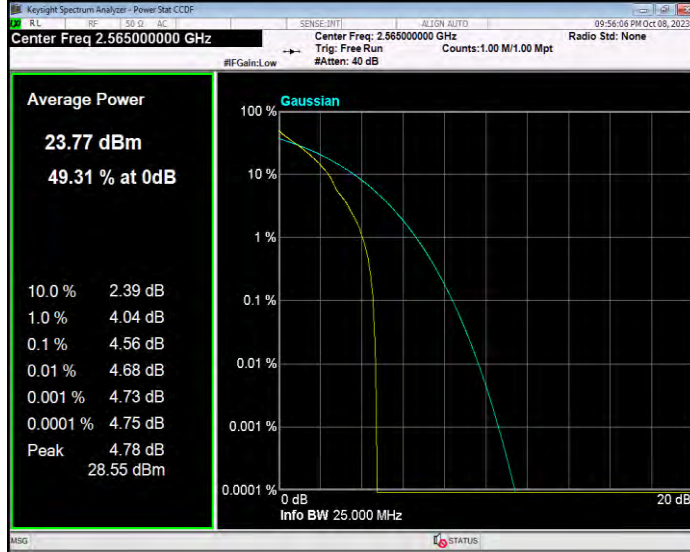

Band7 QPSK BW=10MHz Channel=21400 RB Size=1 Position=#0