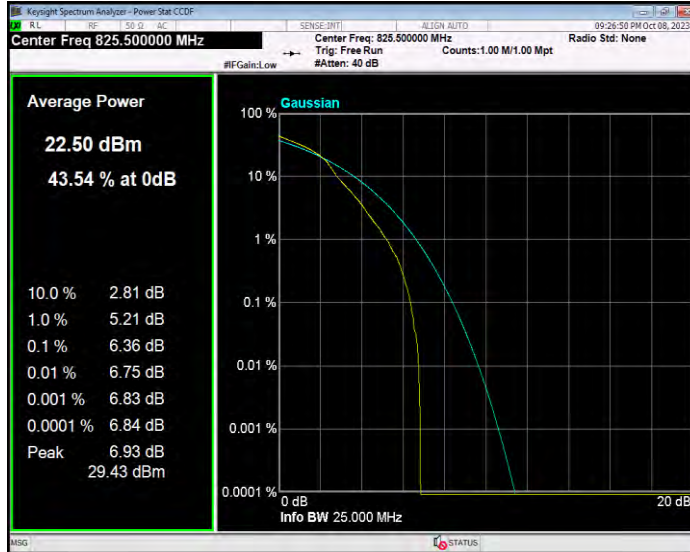

Band5 16QAM BW=3MHz Channel=20415 RB Size=1 Position=#0