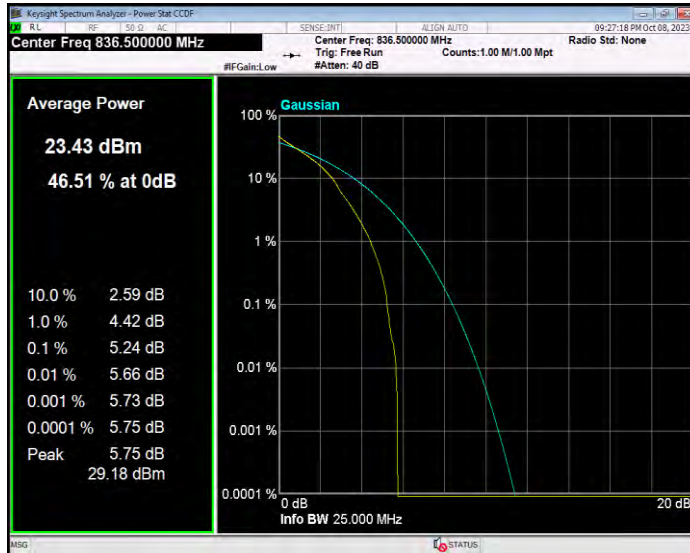

Band5 QPSK BW=5MHz Channel=20525 RB Size=1 Position=#0