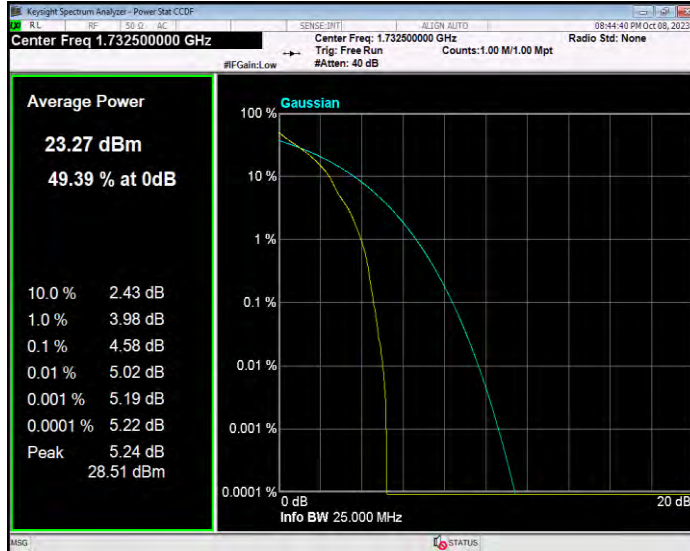

Band4 16QAM BW=5MHz Channel=20175 RB Size=1 Position=#0

Band4 16QAM BW=5MHz Channel=20375 RB Size=1 Position=#0

Band4 QPSK BW=1.4MHz Channel=19957 RB Size=1 Position=#0

Band4 QPSK BW=1.4MHz Channel=20175 RB Size=1 Position=#0