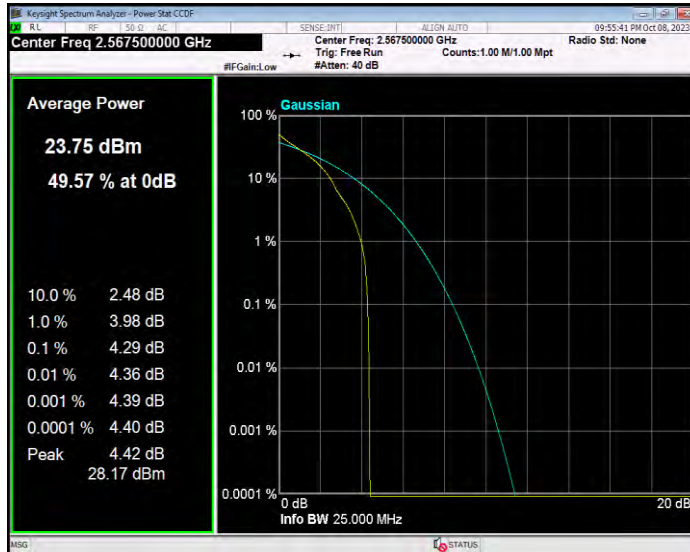

Band7 QPSK BW=20MHz Channel=21350 RB Size=1 Position=#0

Band7 QPSK BW=5MHz Channel=20775 RB Size=1 Position=#0

Band7 QPSK BW=5MHz Channel=21100 RB Size=1 Position=#0

Band7 QPSK BW=5MHz Channel=21425 RB Size=1 Position=#0