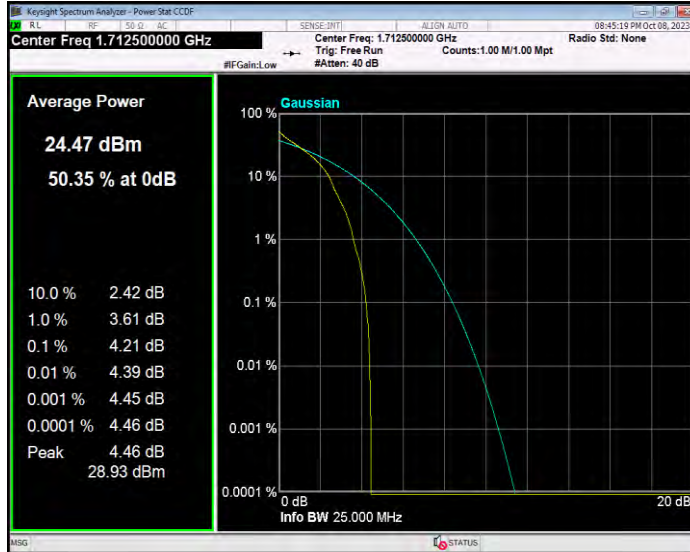

Band4 QPSK BW=5MHz Channel=19975 RB Size=1 Position=#0