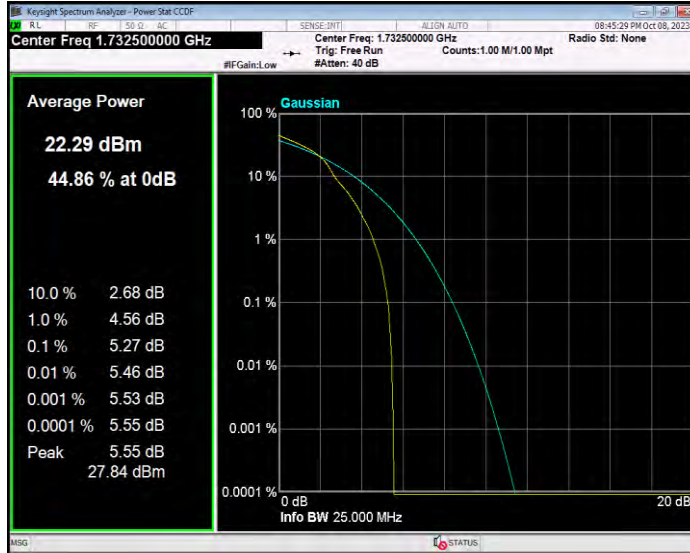

Band4 16QAM BW=5MHz Channel=20175 RB Size=1 Position=#0