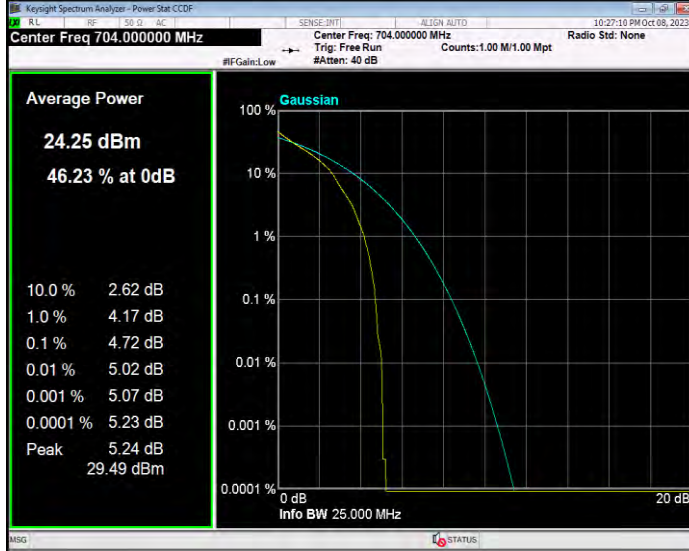

Band12 QPSK BW=1.4MHz Channel=23017 RB Size=1 Position=#0

Band12 QPSK BW=1.4MHz Channel=23095 RB Size=1 Position=#0

Band12 QPSK BW=1.4MHz Channel=23173 RB Size=1 Position=#0

Band12 QPSK BW=10MHz Channel=23060 RB Size=1 Position=#0