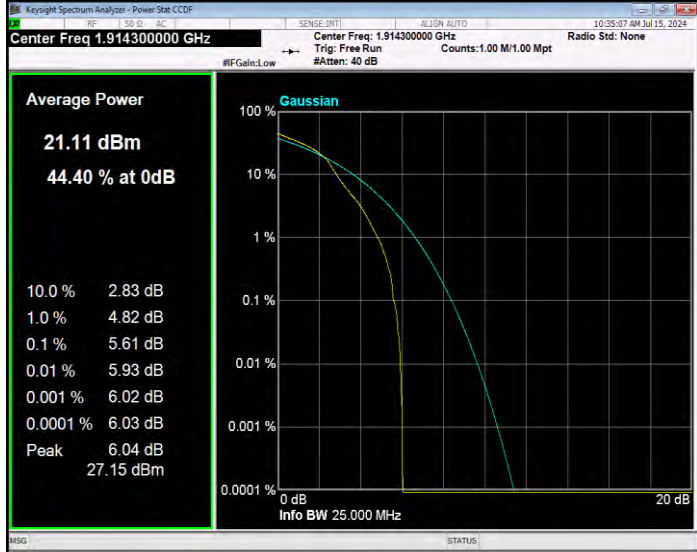

Band25 16QAM BW=1.4MHz Channel=26683 RB Size=1 Position=#0