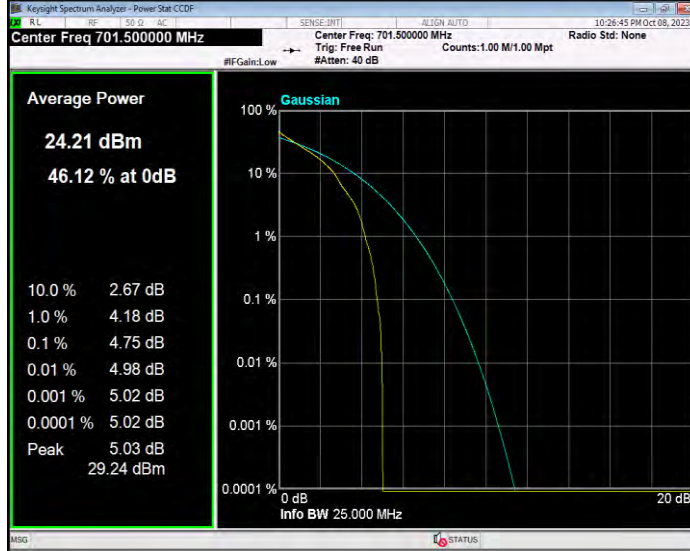

Band12 QPSK BW=5MHz Channel=23035 RB Size=1 Position=#0