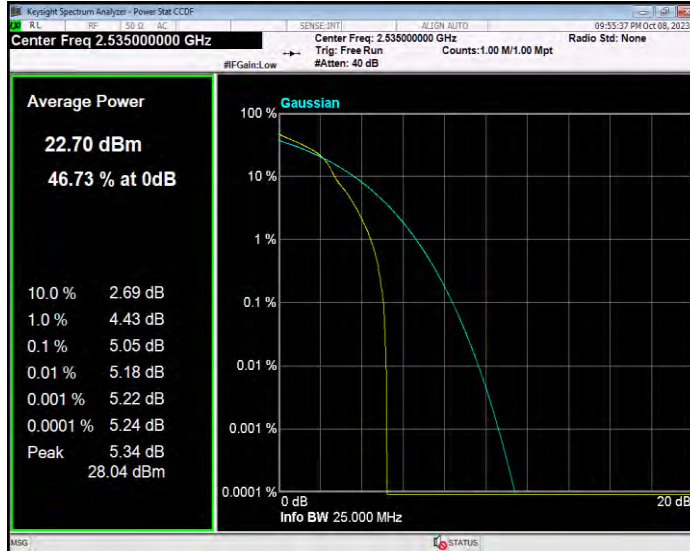

Band7 16QAM BW=5MHz Channel=21100 RB Size=1 Position=#0