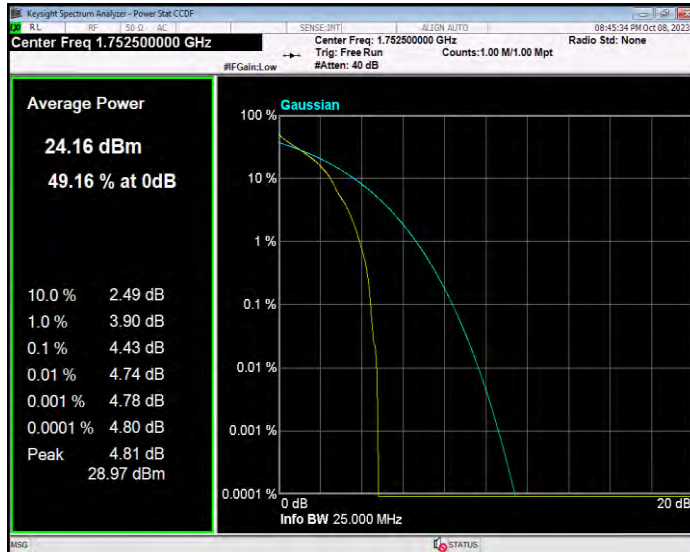

Band4 QPSK BW=3MHz Channel=20385 RB Size=1 Position=#0

Band4 QPSK BW=5MHz Channel=19975 RB Size=1 Position=#0

Band4 QPSK BW=5MHz Channel=20175 RB Size=1 Position=#0

Band4 QPSK BW=5MHz Channel=20375 RB Size=1 Position=#0