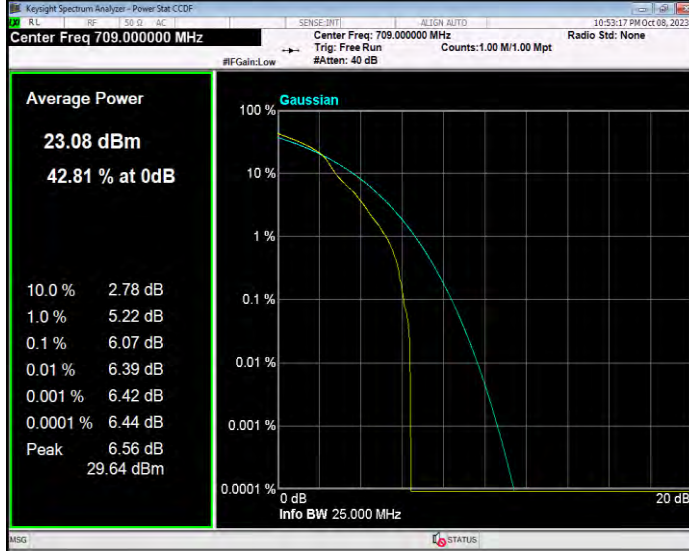

Band17 16QAM BW=10MHz Channel=23780 RB Size=1 Position=#0