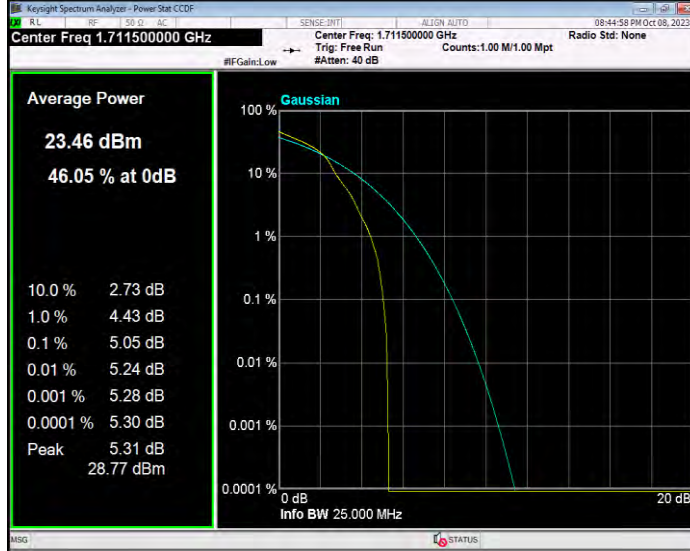

Band4 16QAM BW=3MHz Channel=19965 RB Size=1 Position=#0