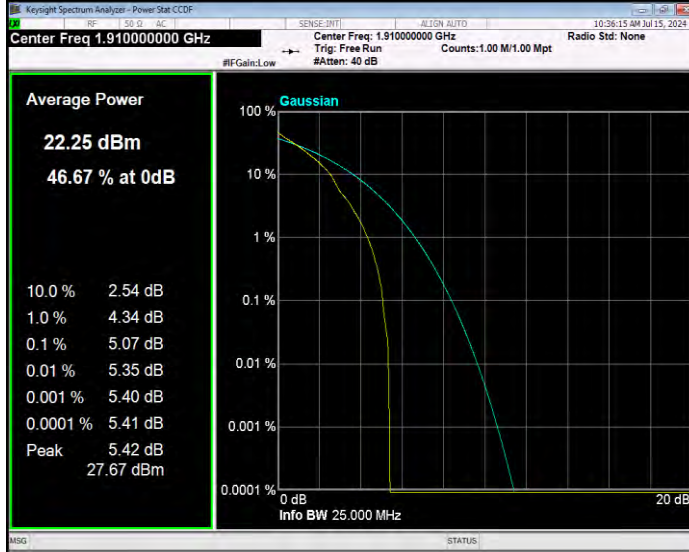

Band25 QPSK BW=1.4MHz Channel=26683 RB Size=1 Position=#0

Band25 QPSK BW=10MHz Channel=26090 RB Size=1 Position=#0

Band25 QPSK BW=10MHz Channel=26365 RB Size=1 Position=#0

Band25 QPSK BW=10MHz Channel=26640 RB Size=1 Position=#0