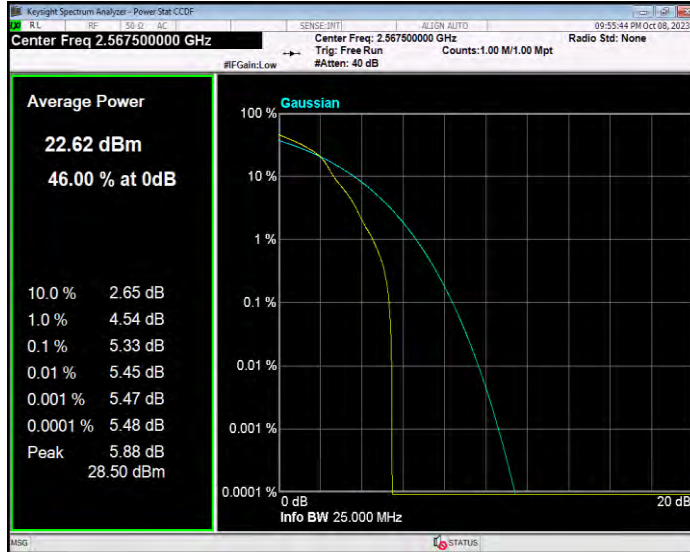

Band7 16QAM BW=20MHz Channel=21350 RB Size=1 Position=#0

Band7 16QAM BW=5MHz Channel=20775 RB Size=1 Position=#0

Band7 16QAM BW=5MHz Channel=21100 RB Size=1 Position=#0

Band7 16QAM BW=5MHz Channel=21425 RB Size=1 Position=#0