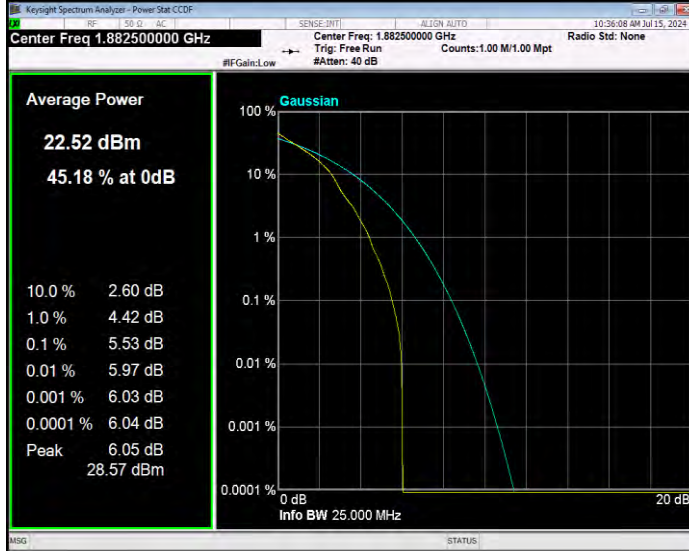

Band25 QPSK BW=10MHz Channel=26365 RB Size=1 Position=#0