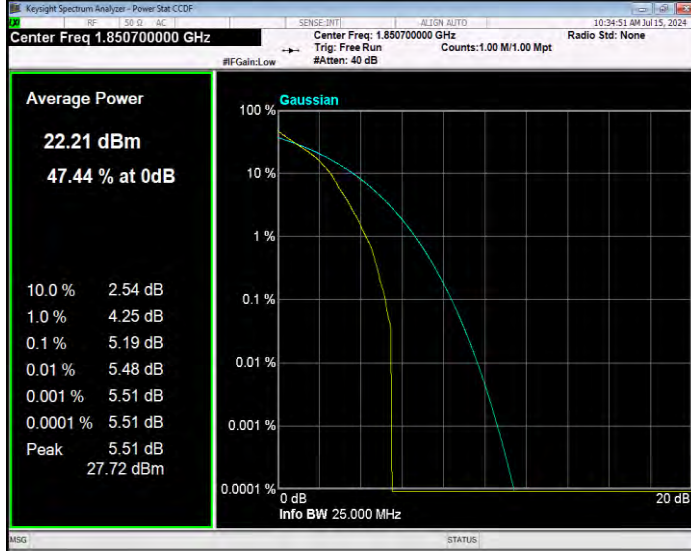

Band25 QPSK BW=1.4MHz Channel=26047 RB Size=1 Position=#0