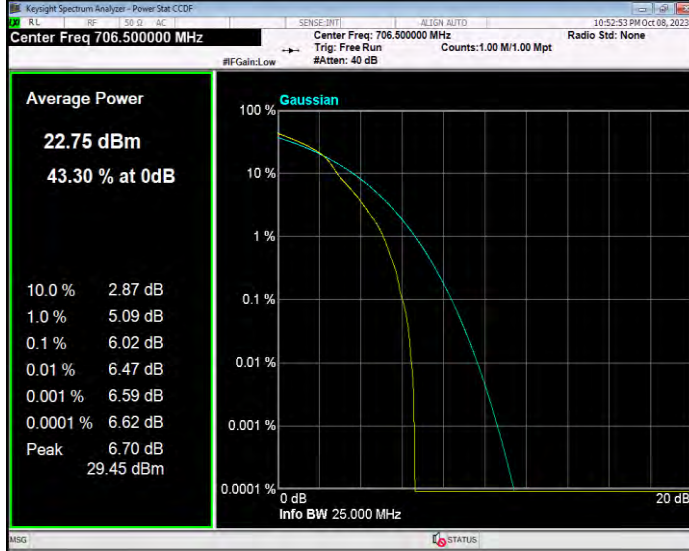

Band17 16QAM BW=10MHz Channel=23780 RB Size=1 Position=#0

Band17 16QAM BW=10MHz Channel=23790 RB Size=1 Position=#0

Band17 16QAM BW=10MHz Channel=23800 RB Size=1 Position=#0

Band17 16QAM BW=5MHz Channel=23755 RB Size=1 Position=#0