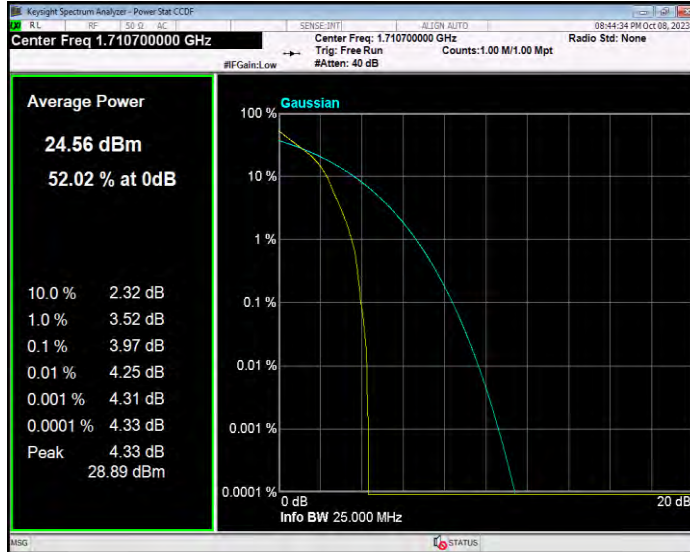

Band4 QPSK BW=1.4MHz Channel=19957 RB Size=1 Position=#0