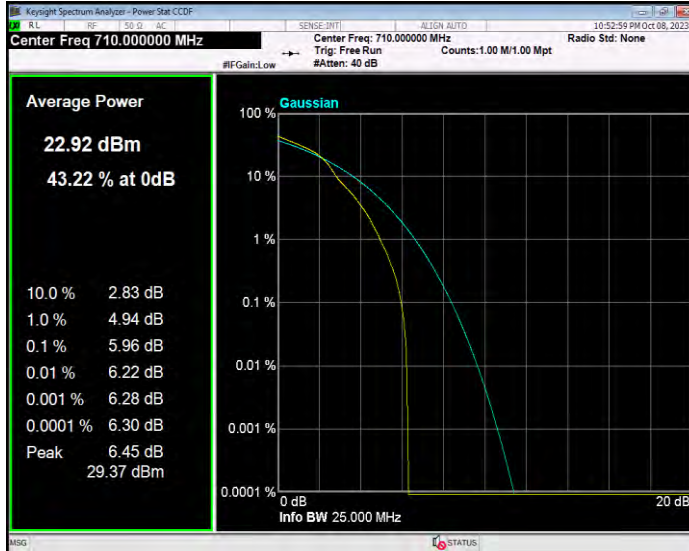

Band17 16QAM BW=5MHz Channel=23790 RB Size=1 Position=#0