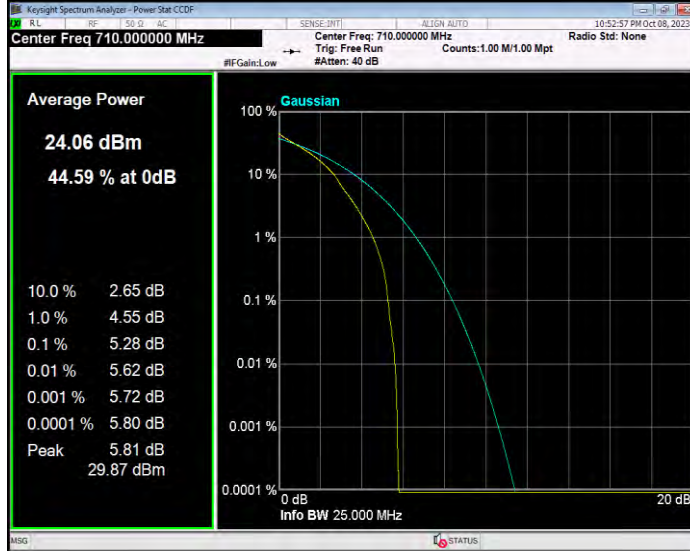

Band17 QPSK BW=5MHz Channel=23790 RB Size=1 Position=#0