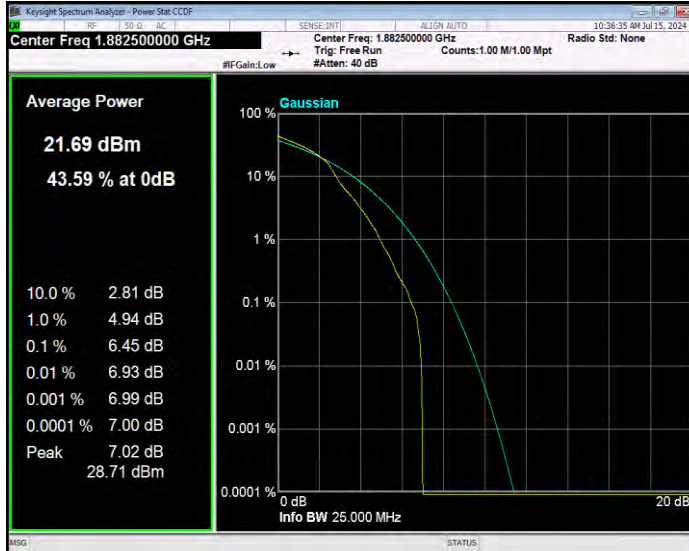

Band25 16QAM BW=10MHz Channel=26365 RB Size=1 Position=#0

Band25 16QAM BW=10MHz Channel=26640 RB Size=1 Position=#0

Band25 16QAM BW=15MHz Channel=26115 RB Size=1 Position=#0

Band25 16QAM BW=15MHz Channel=26365 RB Size=1 Position=#0