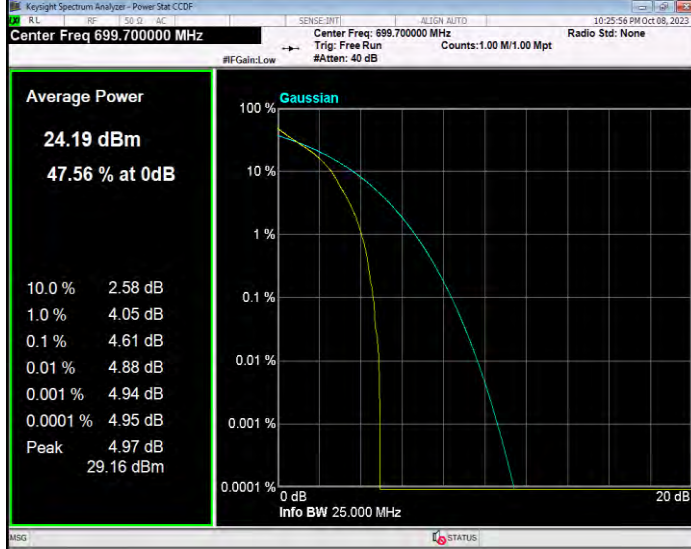

Band12 QPSK BW=1.4MHz Channel=23017 RB Size=1 Position=#0