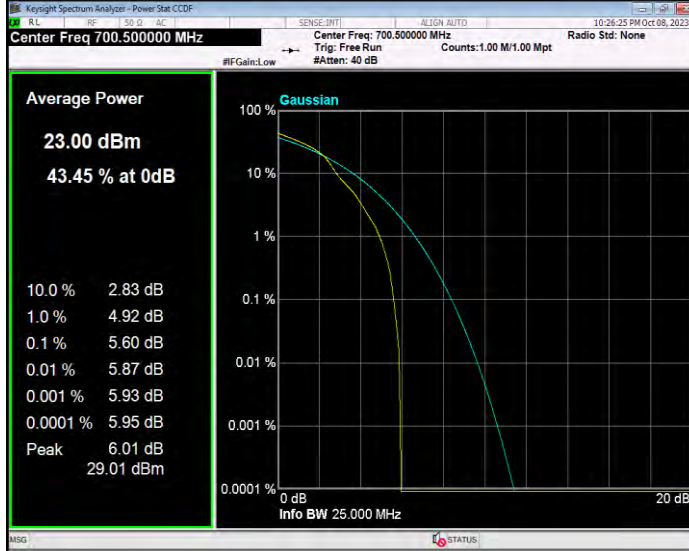

Band12 16QAM BW=3MHz Channel=23025 RB Size=1 Position=#0