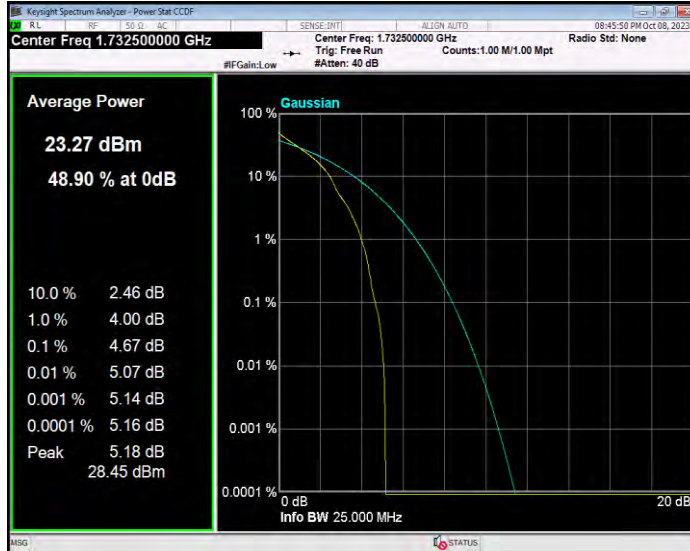

Band4 QPSK BW=10MHz Channel=20175 RB Size=1 Position=#0