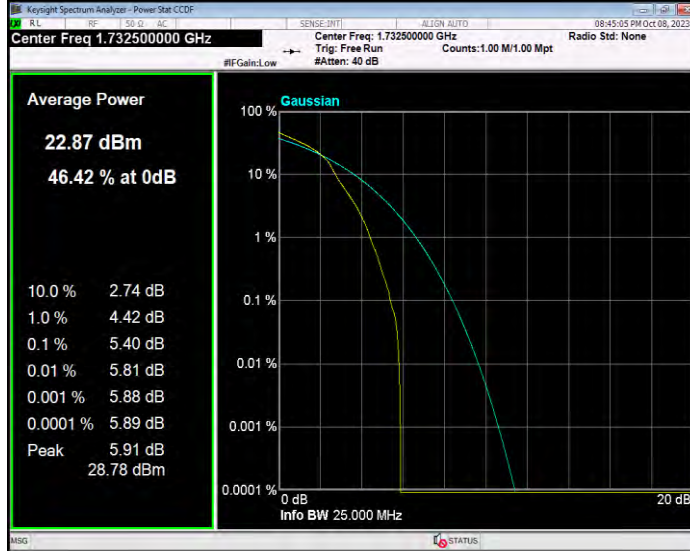

Band4 16QAM BW=3MHz Channel=20175 RB Size=1 Position=#0