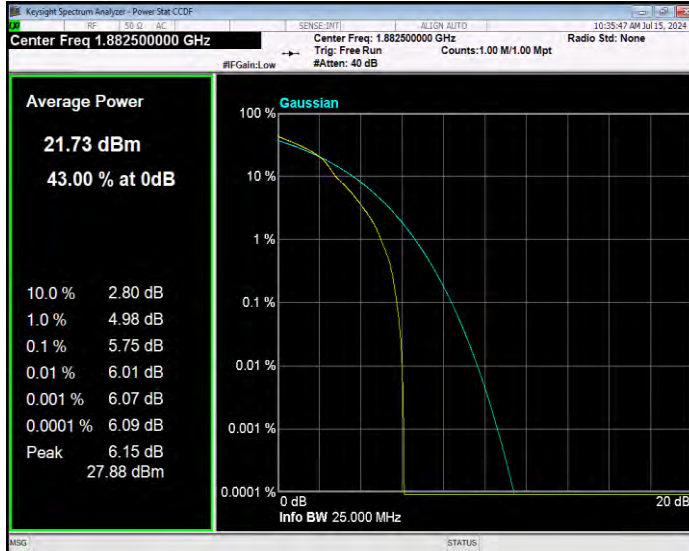

Band25 16QAM BW=5MHz Channel=26365 RB Size=1 Position=#0