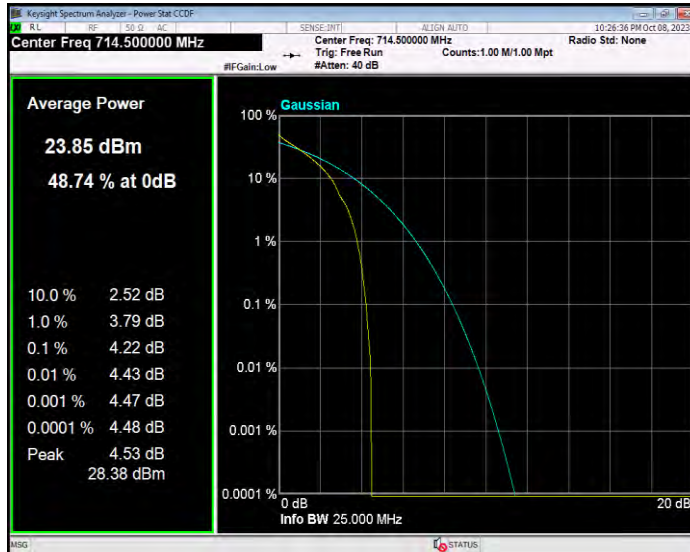

Band12 QPSK BW=3MHz Channel=23165 RB Size=1 Position=#0