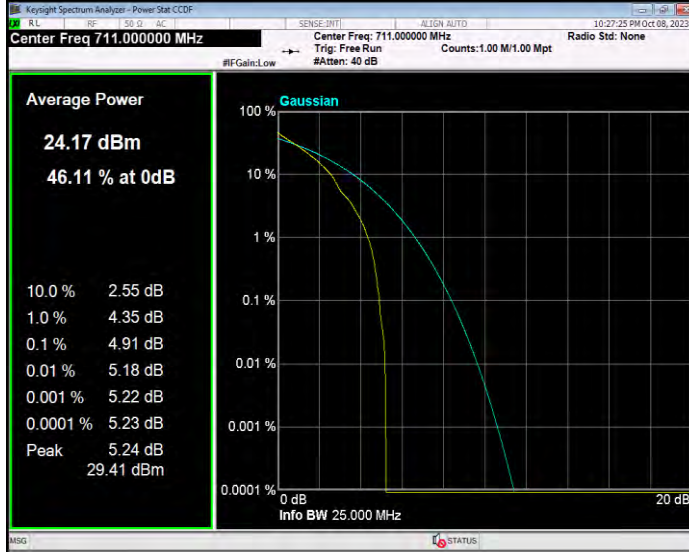

Band12 QPSK BW=10MHz Channel=23130 RB Size=1 Position=#0