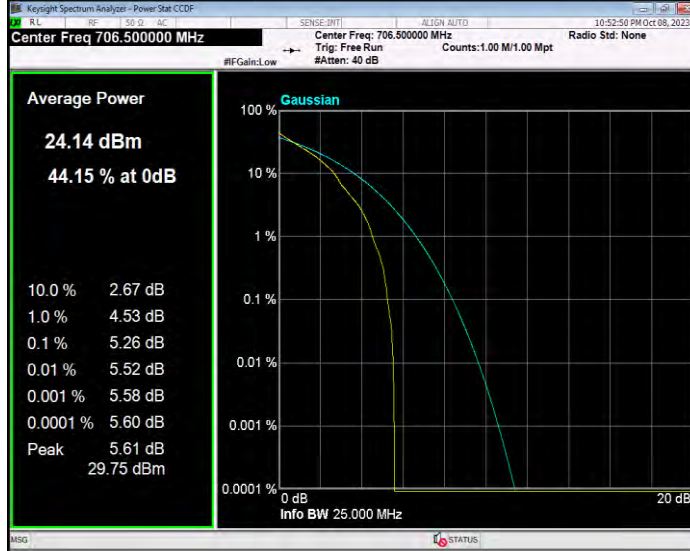

Band17 QPSK BW=5MHz Channel=23755 RB Size=1 Position=#0