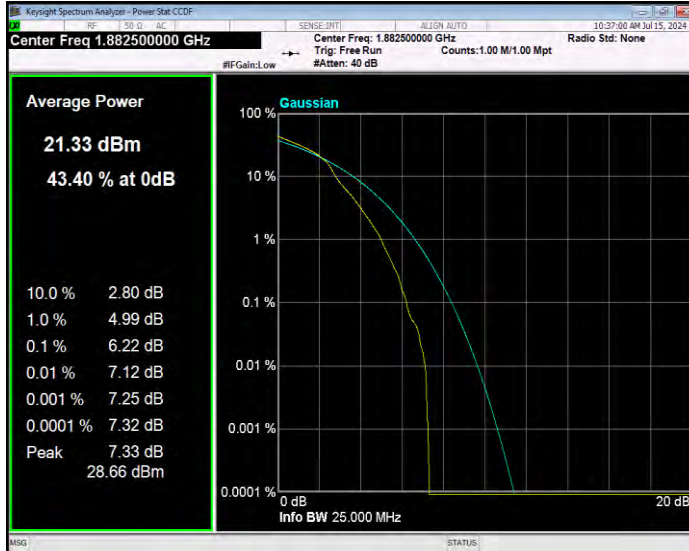

Band25 16QAM BW=20MHz Channel=26365 RB Size=1 Position=#0