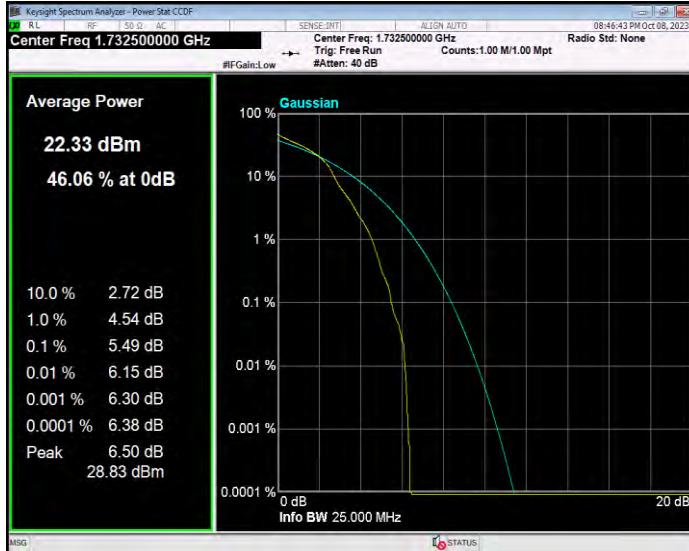

Band4 16QAM BW=20MHz Channel=20175 RB Size=1 Position=#0