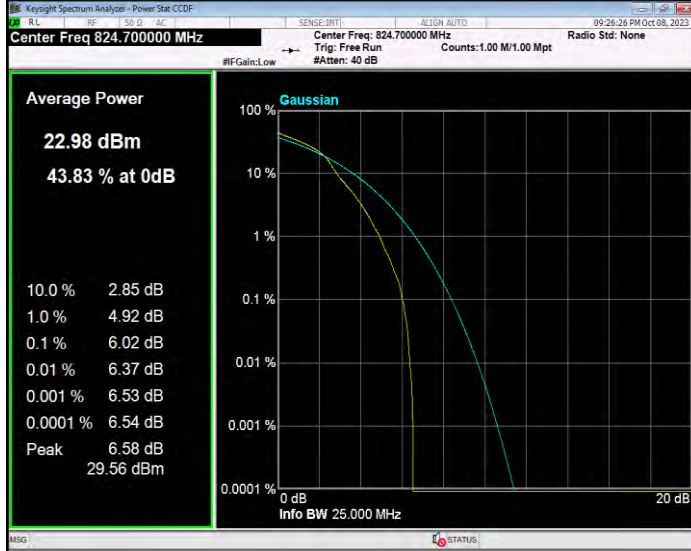

Band5 16QAM BW=1.4MHz Channel=20407 RB Size=1 Position=#0