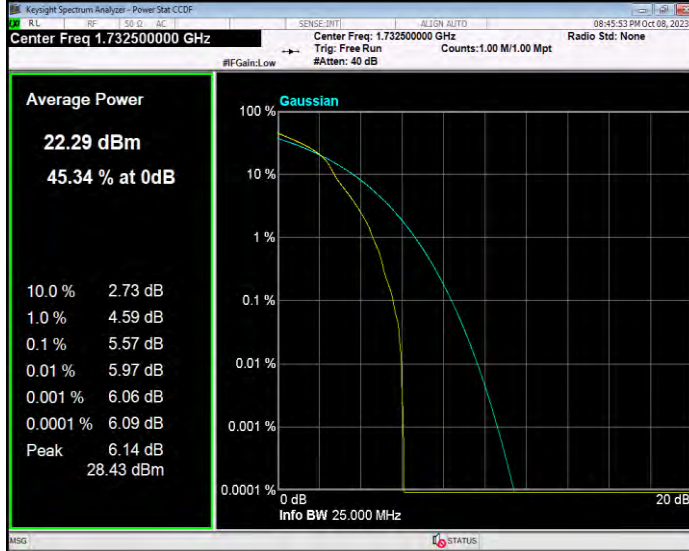

Band4 16QAM BW=10MHz Channel=20175 RB Size=1 Position=#0