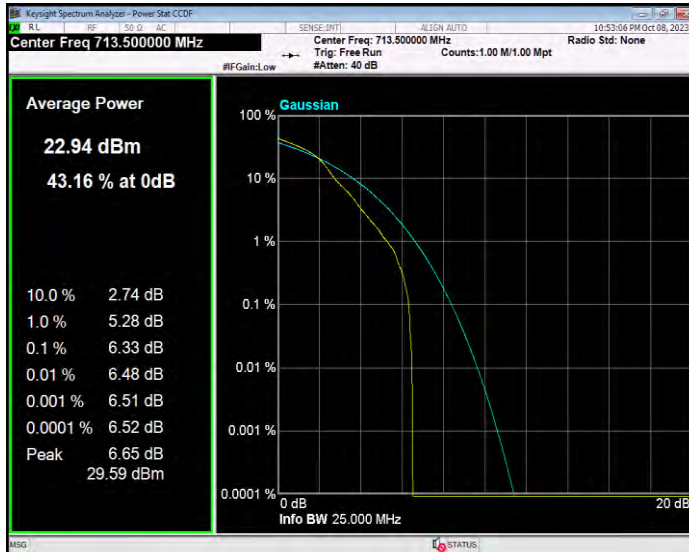

Band17 16QAM BW=5MHz Channel=23825 RB Size=1 Position=#0