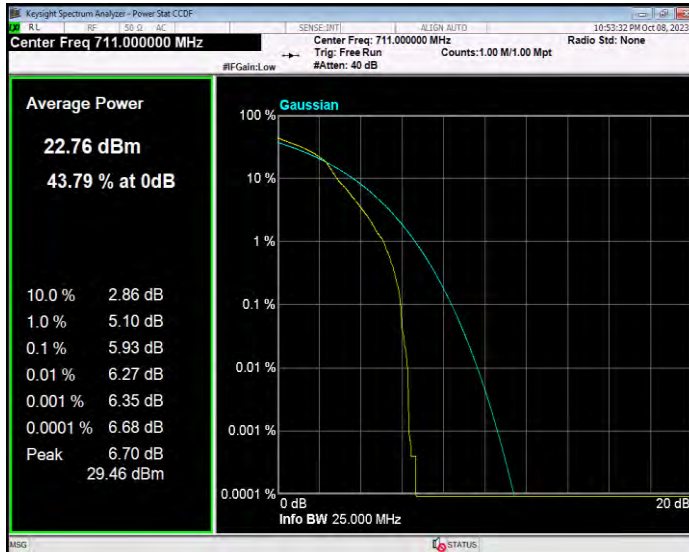

Band17 16QAM BW=10MHz Channel=23800 RB Size=1 Position=#0