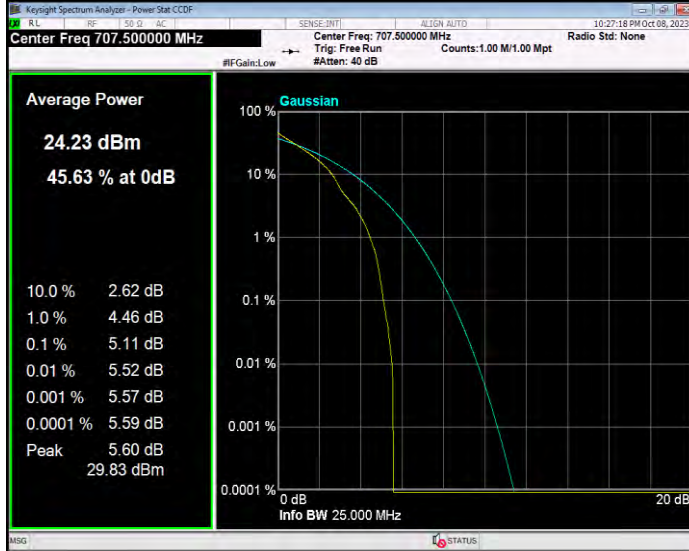

Band12 QPSK BW=10MHz Channel=23095 RB Size=1 Position=#0