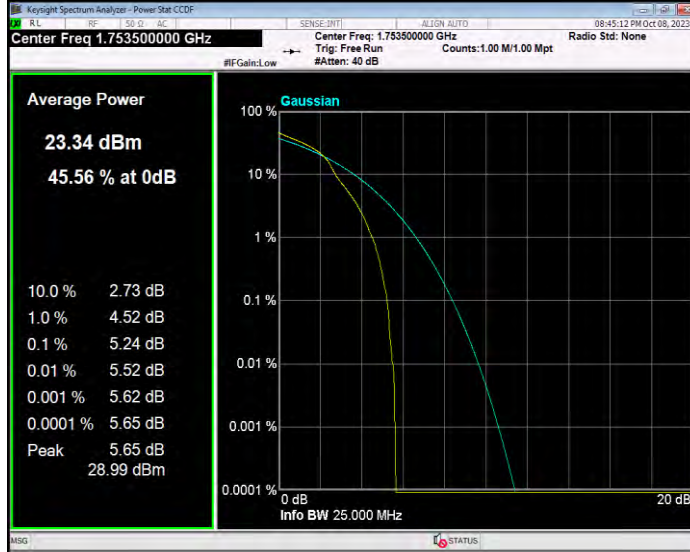

Band4 16QAM BW=3MHz Channel=20385 RB Size=1 Position=#0