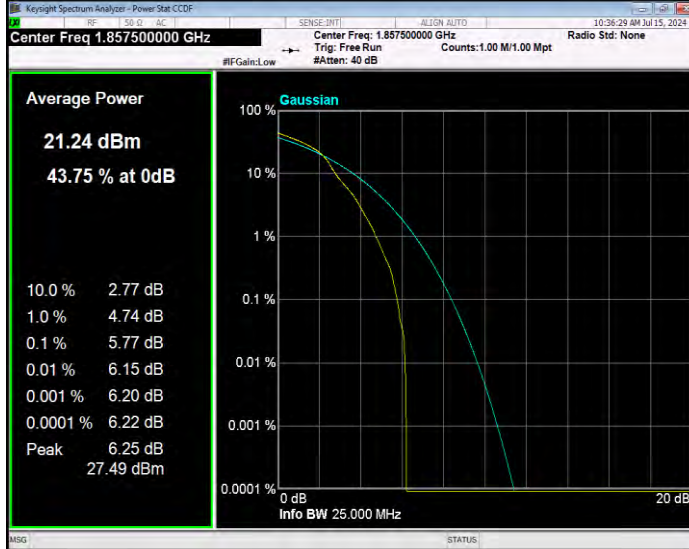

Band25 16QAM BW=15MHz Channel=26115 RB Size=1 Position=#0