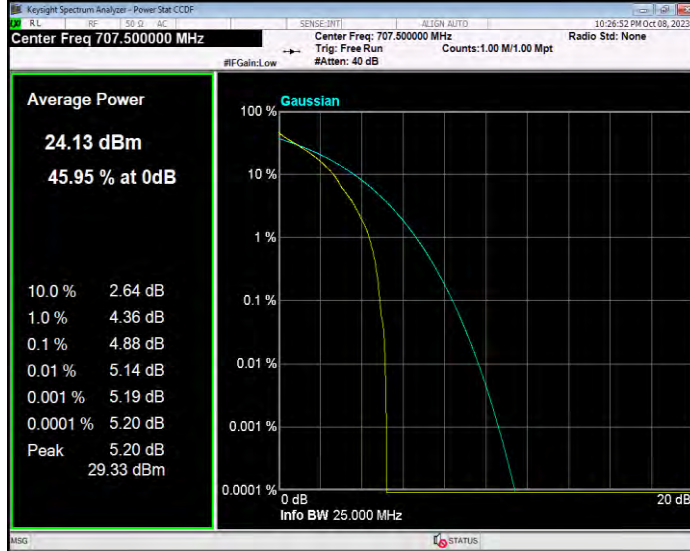

Band12 QPSK BW=5MHz Channel=23095 RB Size=1 Position=#0