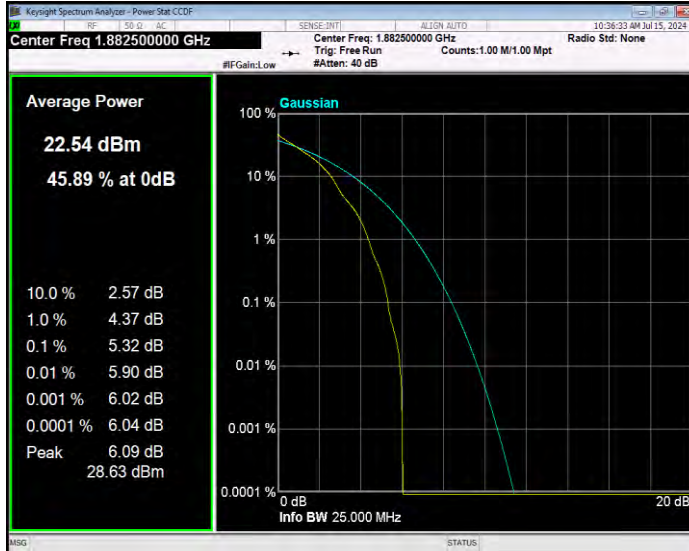

Band25 QPSK BW=15MHz Channel=26365 RB Size=1 Position=#0