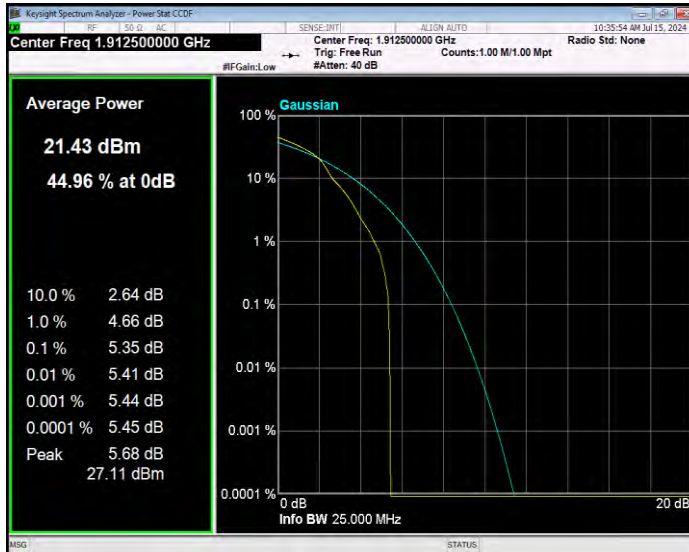

Band25 16QAM BW=5MHz Channel=26665 RB Size=1 Position=#0