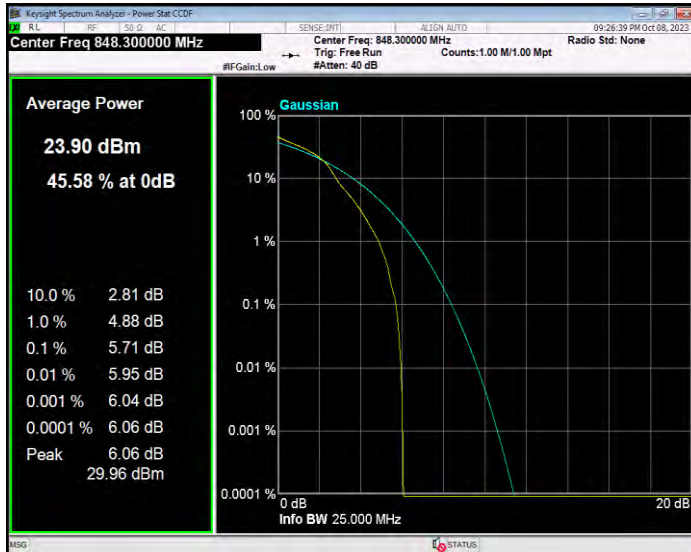

Band5 16QAM BW=1.4MHz Channel=20643 RB Size=1 Position=#0