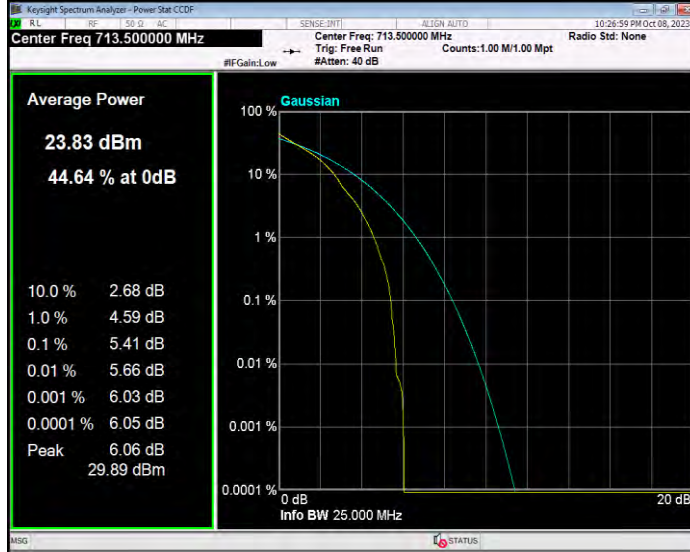

Band12 QPSK BW=3MHz Channel=23165 RB Size=1 Position=#0

Band12 QPSK BW=5MHz Channel=23035 RB Size=1 Position=#0

Band12 QPSK BW=5MHz Channel=23095 RB Size=1 Position=#0

Band12 QPSK BW=5MHz Channel=23155 RB Size=1 Position=#0