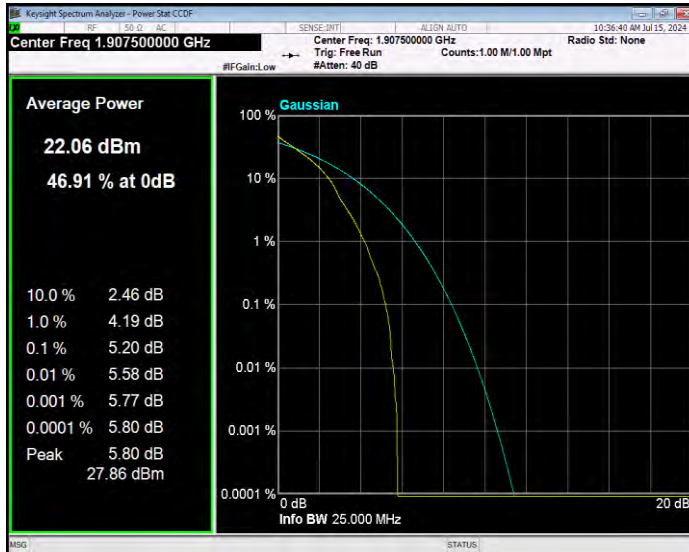

Band25 QPSK BW=15MHz Channel=26615 RB Size=1 Position=#0