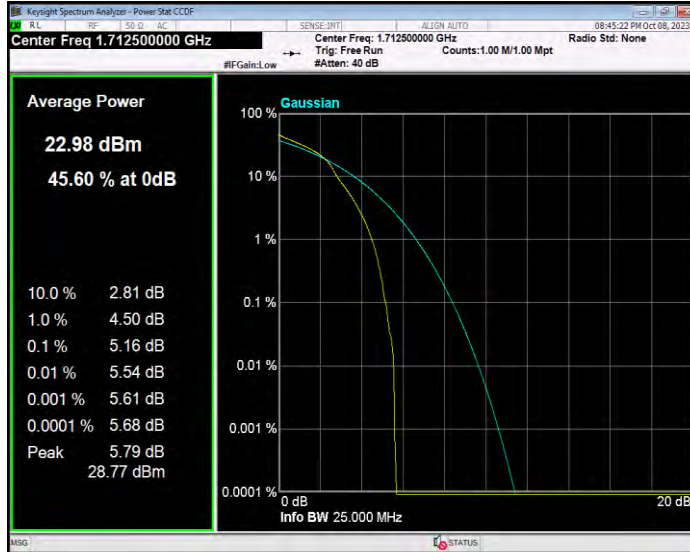

Band4 16QAM BW=3MHz Channel=19965 RB Size=1 Position=#0

Band4 16QAM BW=3MHz Channel=20175 RB Size=1 Position=#0

Band4 16QAM BW=3MHz Channel=20385 RB Size=1 Position=#0

Band4 16QAM BW=5MHz Channel=19975 RB Size=1 Position=#0