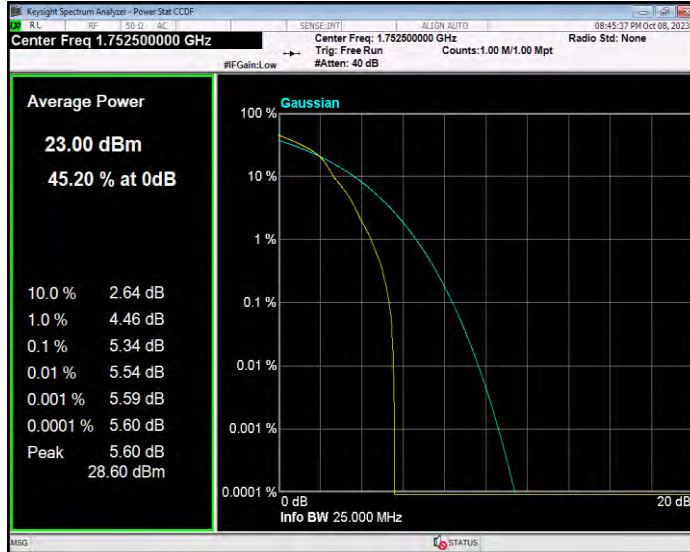

Band4 16QAM BW=5MHz Channel=20375 RB Size=1 Position=#0