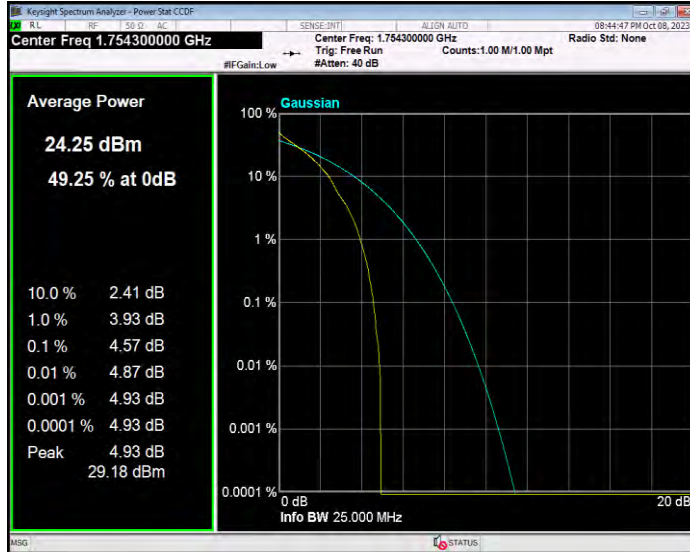

Band4 QPSK BW=1.4MHz Channel=20393 RB Size=1 Position=#0