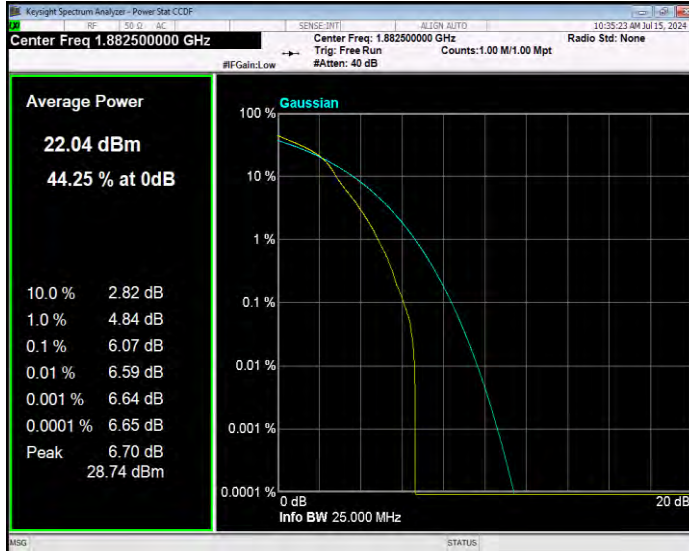

Band25 16QAM BW=3MHz Channel=26365 RB Size=1 Position=#0