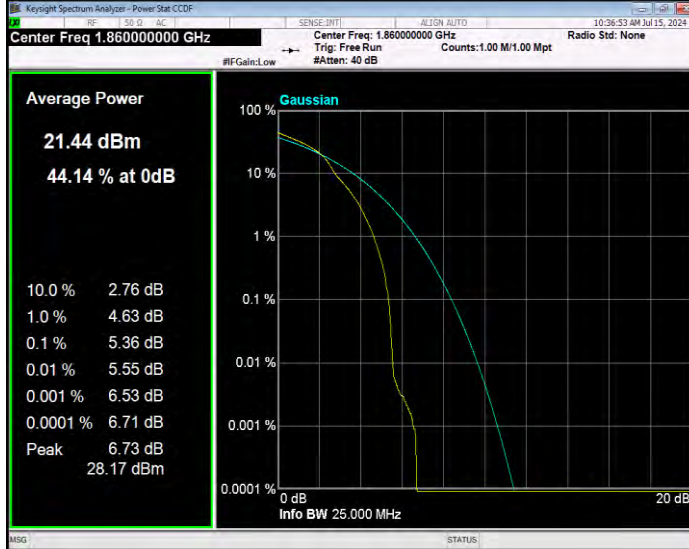

Band25 16QAM BW=20MHz Channel=26140 RB Size=1 Position=#0