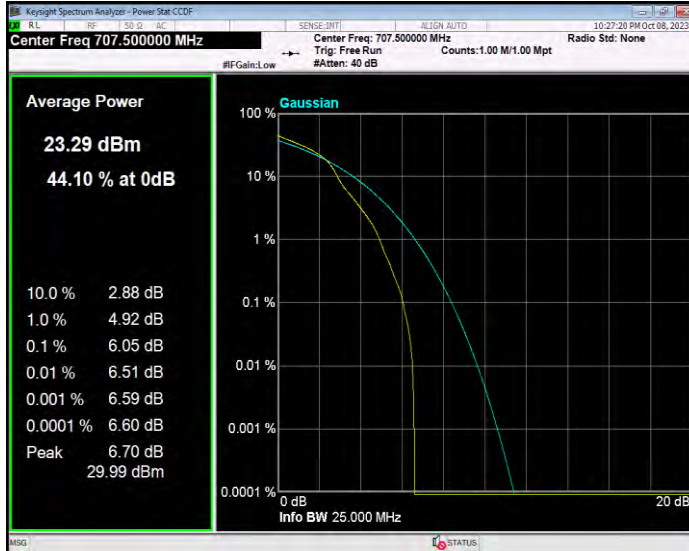

Band12 16QAM BW=10MHz Channel=23095 RB Size=1 Position=#0