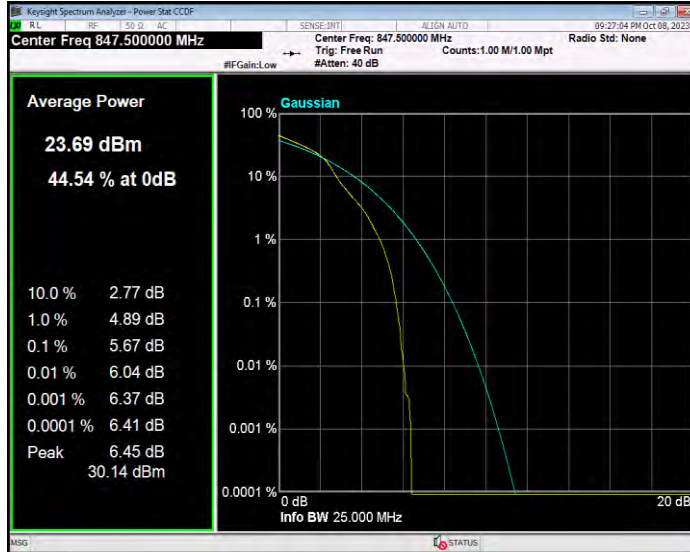

Band5 16QAM BW=3MHz Channel=20635 RB Size=1 Position=#0