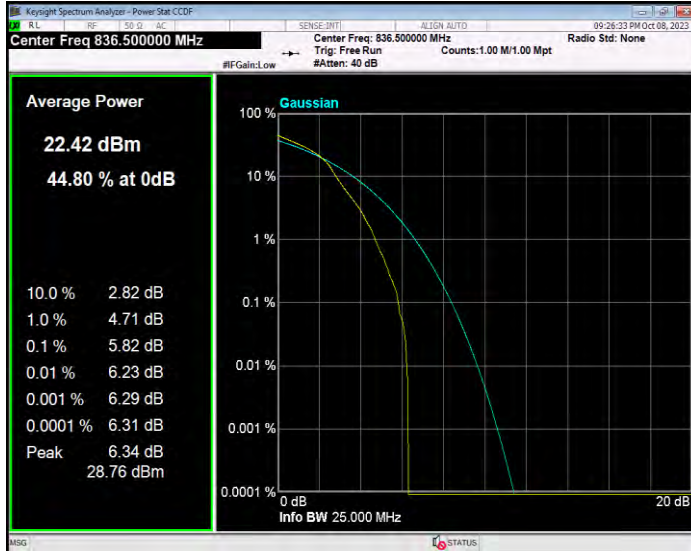

Band5 16QAM BW=1.4MHz Channel=20525 RB Size=1 Position=#0