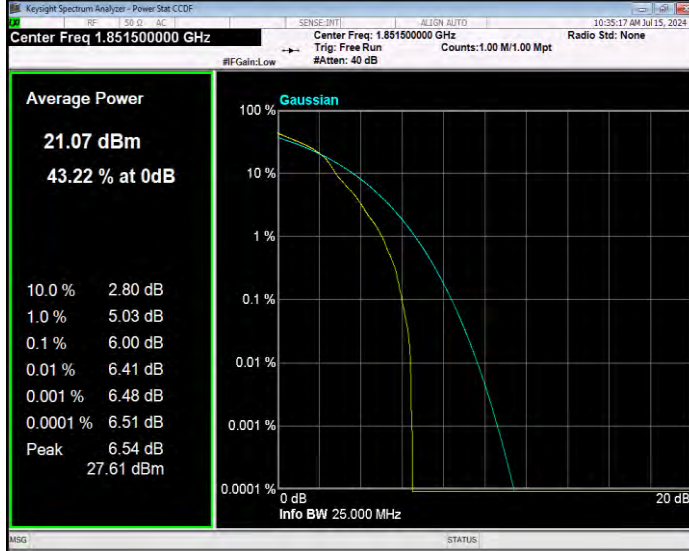

Band25 16QAM BW=3MHz Channel=26055 RB Size=1 Position=#0