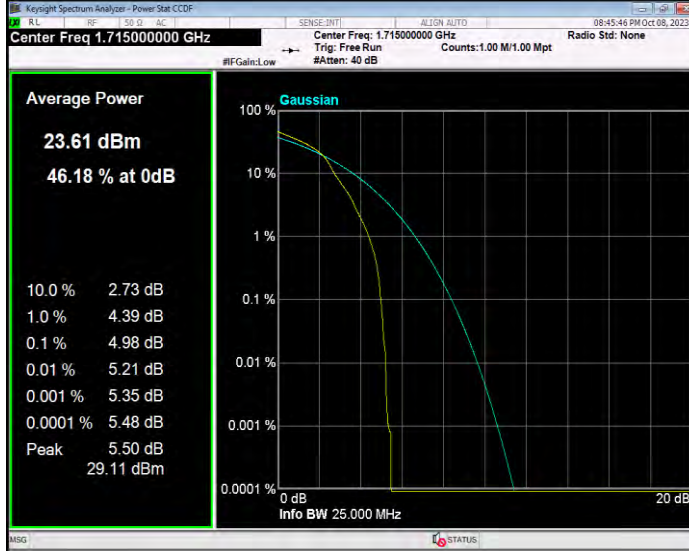

Band4 16QAM BW=1.4MHz Channel=19957 RB Size=1 Position=#0

Band4 16QAM BW=1.4MHz Channel=20175 RB Size=1 Position=#0

Band4 16QAM BW=1.4MHz Channel=20393 RB Size=1 Position=#0

Band4 16QAM BW=10MHz Channel=20000 RB Size=1 Position=#0