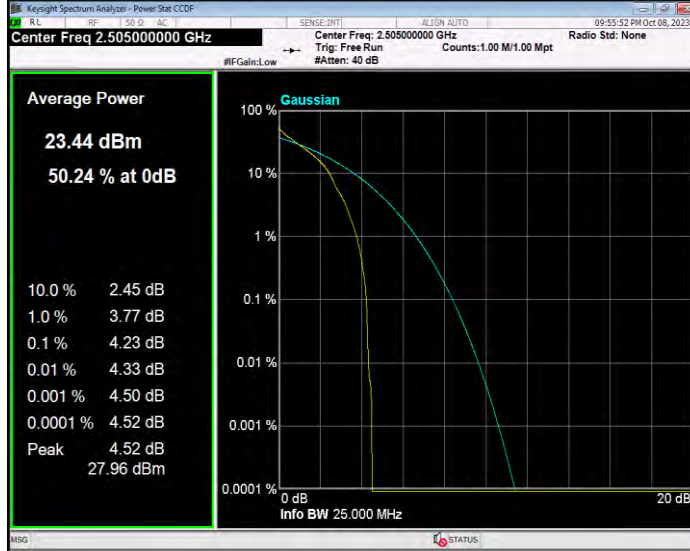

Band7 QPSK BW=10MHz Channel=20800 RB Size=1 Position=#0