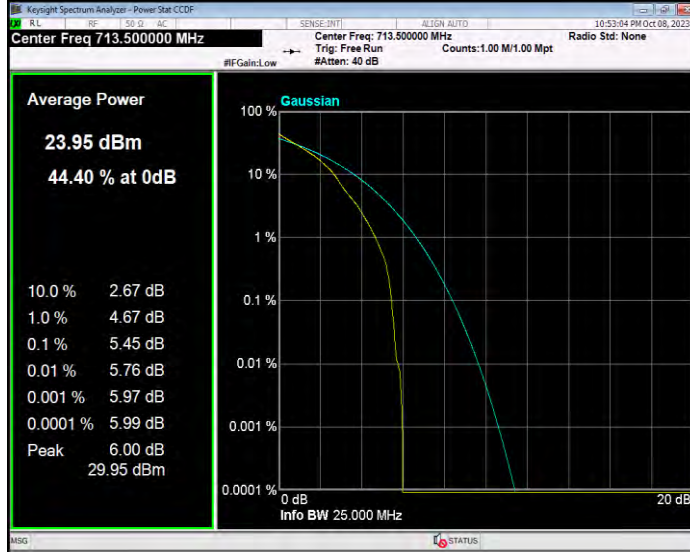

Band17 QPSK BW=10MHz Channel=23800 RB Size=1 Position=#0

Band17 QPSK BW=5MHz Channel=23755 RB Size=1 Position=#0

Band17 QPSK BW=5MHz Channel=23790 RB Size=1 Position=#0

Band17 QPSK BW=5MHz Channel=23825 RB Size=1 Position=#0