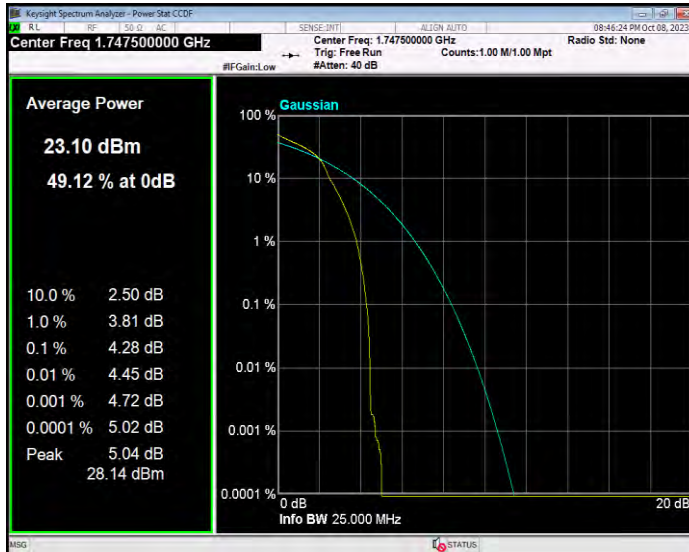

Band4 16QAM BW=15MHz Channel=20325 RB Size=1 Position=#0