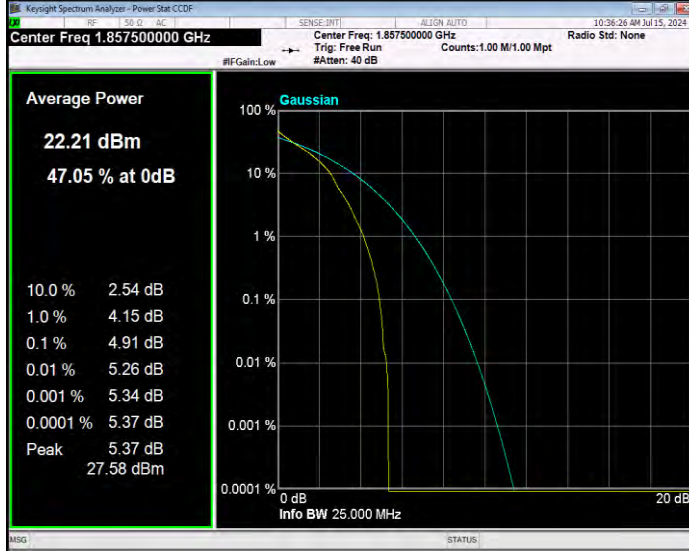

Band25 QPSK BW=15MHz Channel=26115 RB Size=1 Position=#0