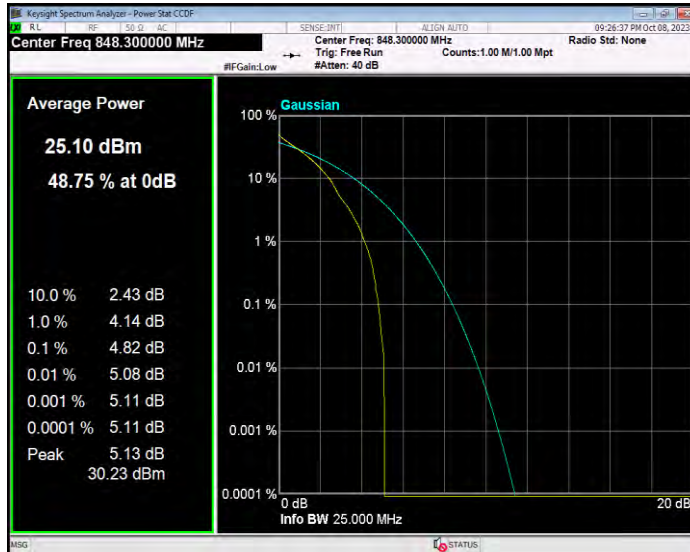

Band5 QPSK BW=1.4MHz Channel=20643 RB Size=1 Position=#0