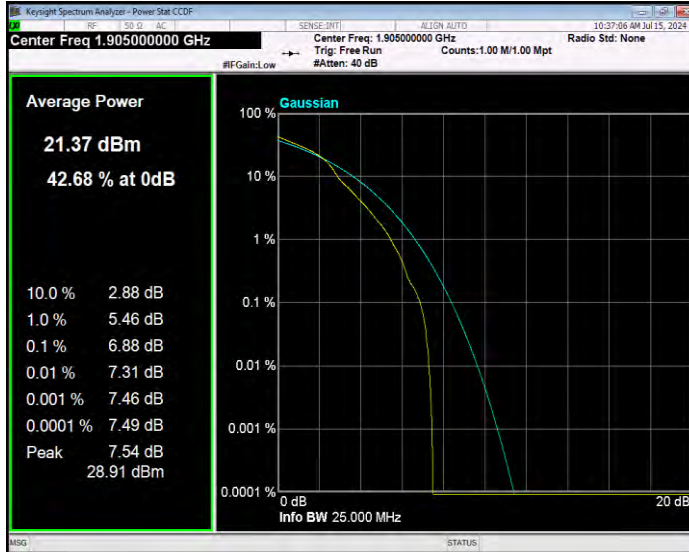

Band25 16QAM BW=15MHz Channel=26615 RB Size=1 Position=#0

Band25 16QAM BW=20MHz Channel=26140 RB Size=1 Position=#0

Band25 16QAM BW=20MHz Channel=26365 RB Size=1 Position=#0

Band25 16QAM BW=20MHz Channel=26590 RB Size=1 Position=#0