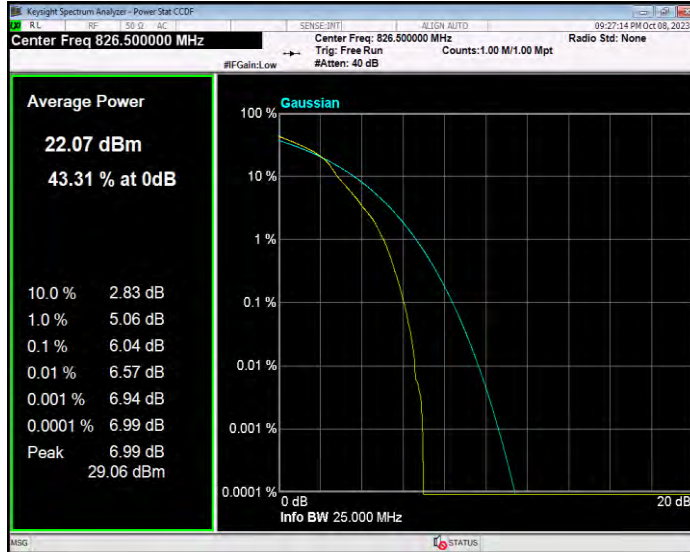

Band5 16QAM BW=5MHz Channel=20425 RB Size=1 Position=#0