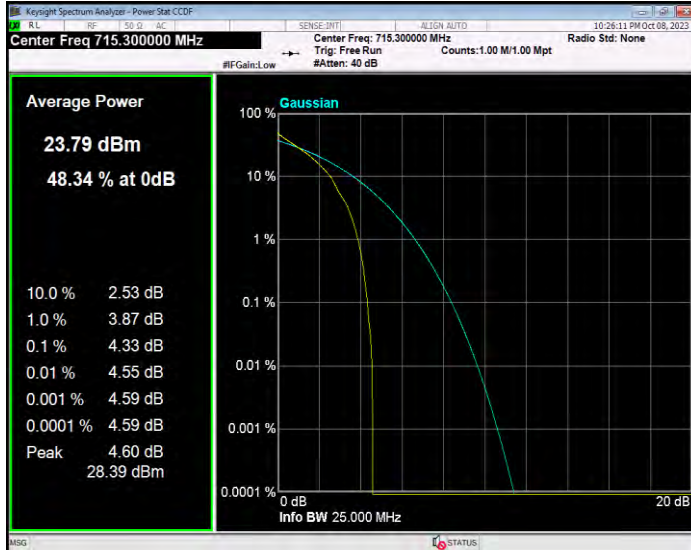

Band12 QPSK BW=1.4MHz Channel=23173 RB Size=1 Position=#0