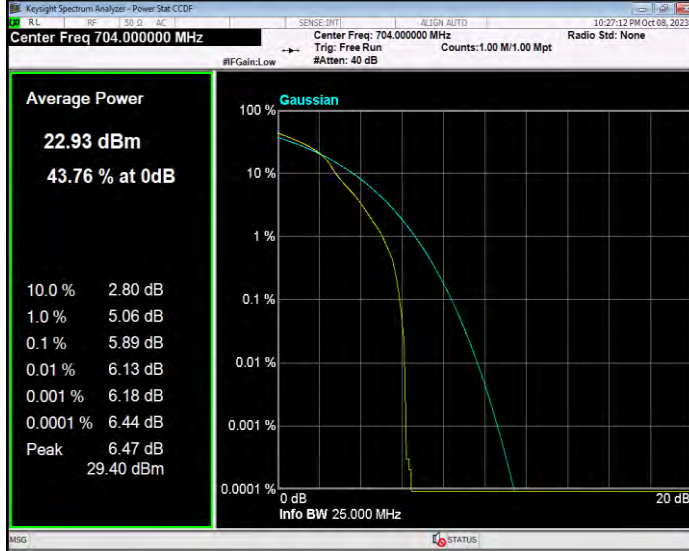

Band12 16QAM BW=1.4MHz Channel=23017 RB Size=1 Position=#0

Band12 16QAM BW=1.4MHz Channel=23095 RB Size=1 Position=#0

Band12 16QAM BW=1.4MHz Channel=23173 RB Size=1 Position=#0

Band12 16QAM BW=10MHz Channel=23060 RB Size=1 Position=#0