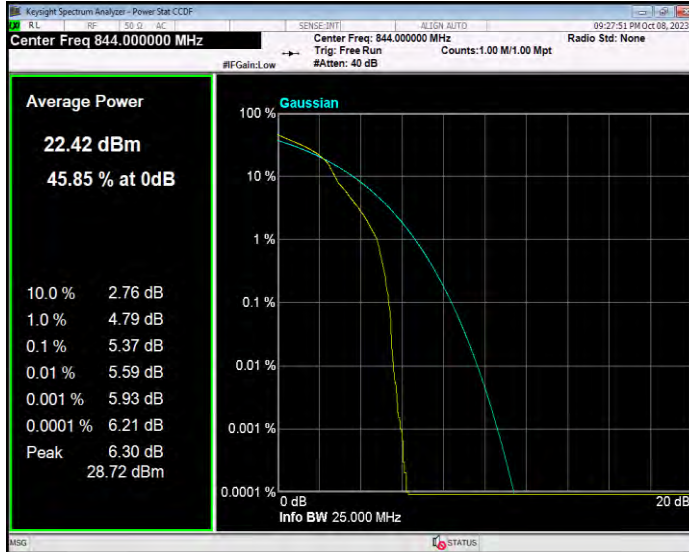

Band5 16QAM BW=10MHz Channel=20600 RB Size=1 Position=#0