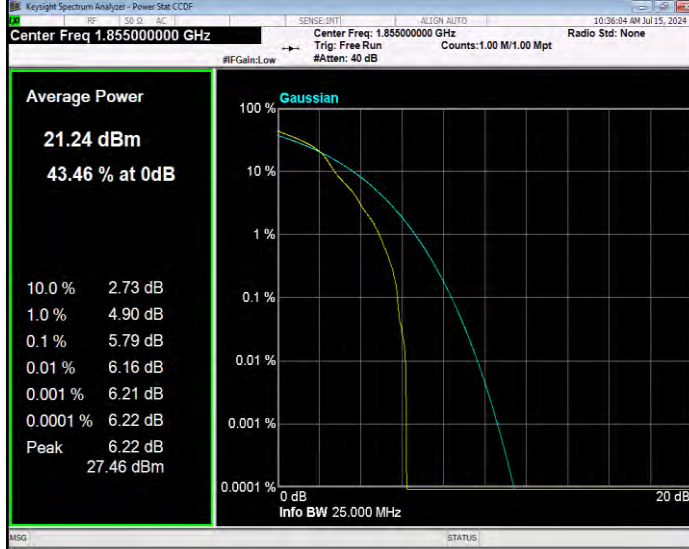

Band25 16QAM BW=1.4MHz Channel=26047 RB Size=1 Position=#0

Band25 16QAM BW=1.4MHz Channel=26365 RB Size=1 Position=#0

Band25 16QAM BW=1.4MHz Channel=26683 RB Size=1 Position=#0

Band25 16QAM BW=10MHz Channel=26090 RB Size=1 Position=#0