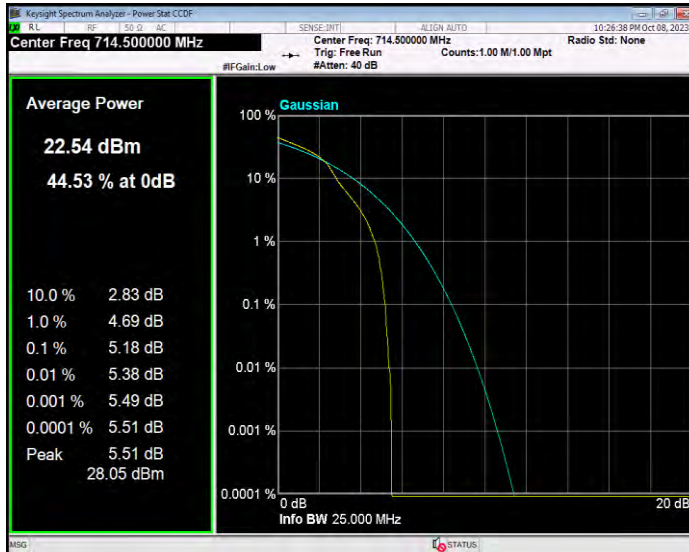

Band12 16QAM BW=3MHz Channel=23165 RB Size=1 Position=#0