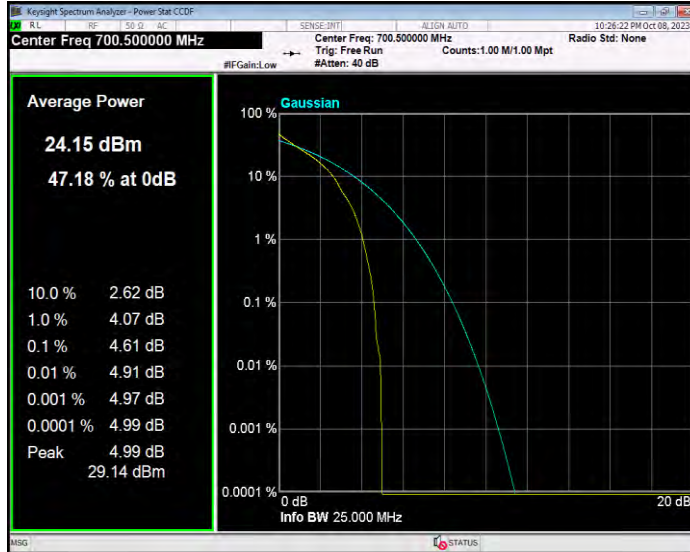

Band12 QPSK BW=3MHz Channel=23025 RB Size=1 Position=#0