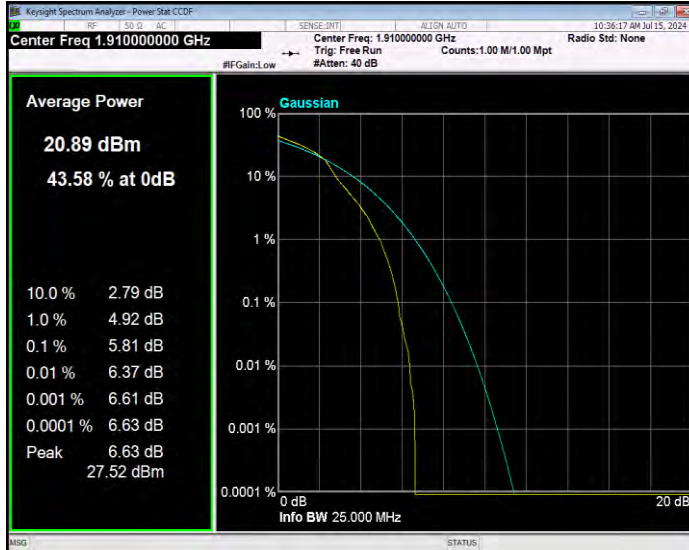

Band25 16QAM BW=10MHz Channel=26640 RB Size=1 Position=#0