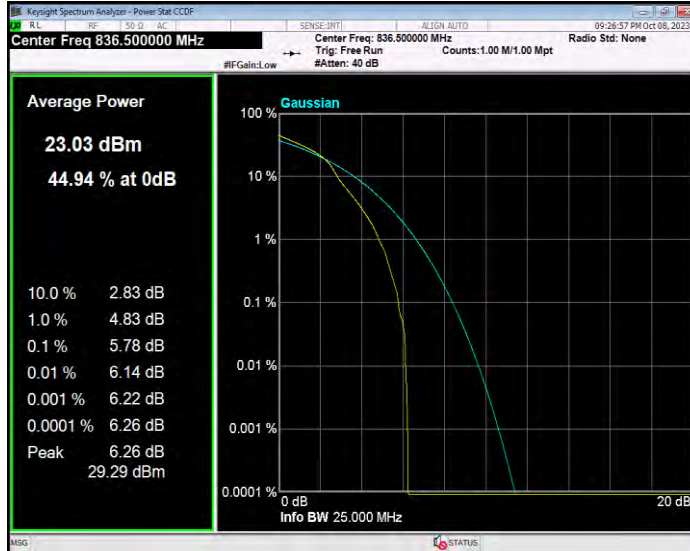

Band5 16QAM BW=10MHz Channel=20525 RB Size=1 Position=#0

Band5 16QAM BW=10MHz Channel=20600 RB Size=1 Position=#0

Band5 16QAM BW=3MHz Channel=20415 RB Size=1 Position=#0

Band5 16QAM BW=3MHz Channel=20525 RB Size=1 Position=#0