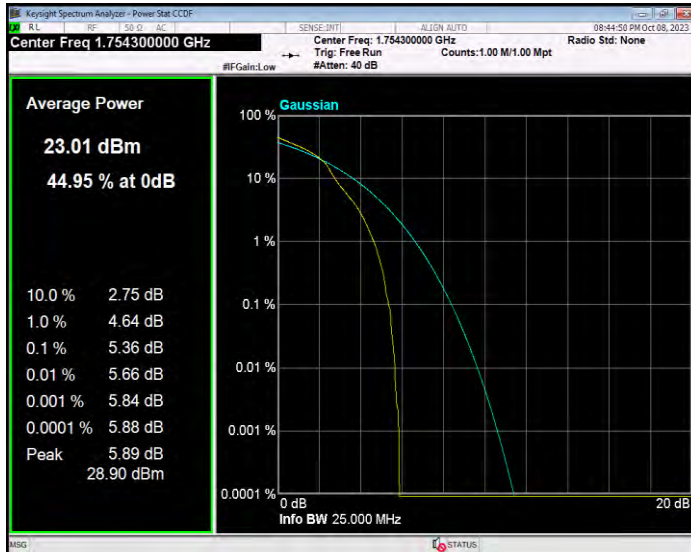

Band4 16QAM BW=1.4MHz Channel=19957 RB Size=1 Position=#0

Band4 16QAM BW=1.4MHz Channel=20175 RB Size=1 Position=#0

Band4 16QAM BW=1.4MHz Channel=20393 RB Size=1 Position=#0

Band4 16QAM BW=10MHz Channel=20000 RB Size=1 Position=#0