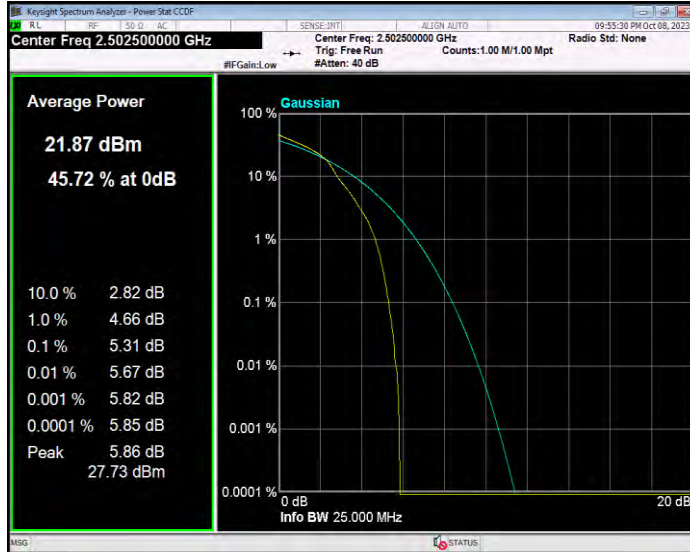

Band7 16QAM BW=5MHz Channel=20775 RB Size=1 Position=#0