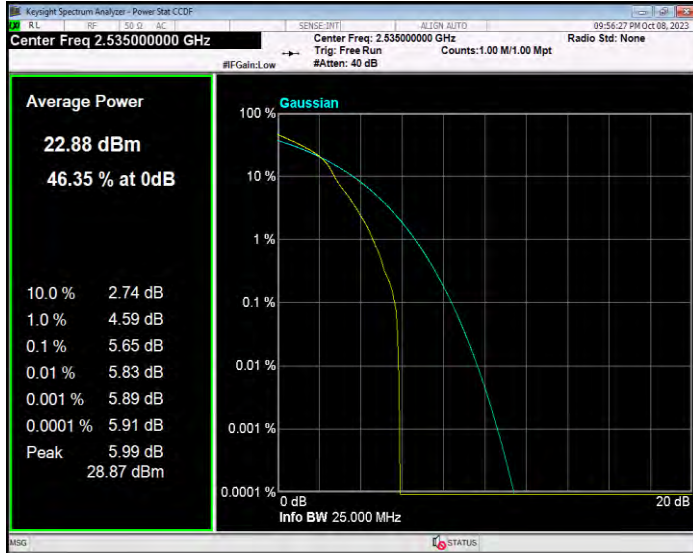

Band7 16QAM BW=15MHz Channel=21100 RB Size=1 Position=#0