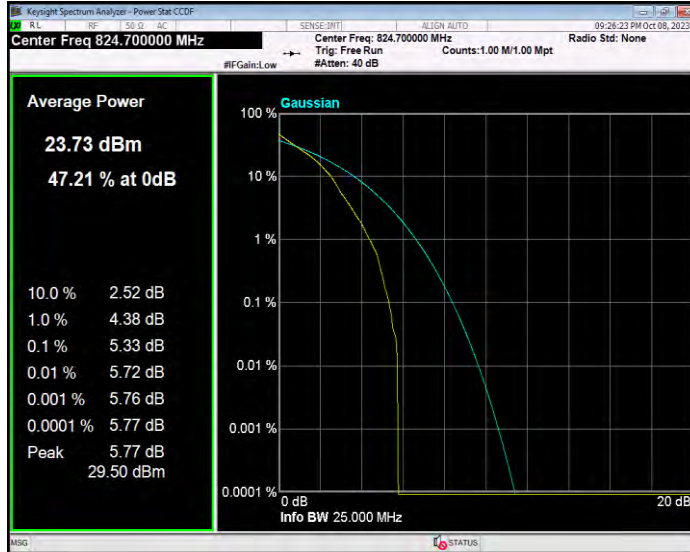

Band5 QPSK BW=1.4MHz Channel=20407 RB Size=1 Position=#0