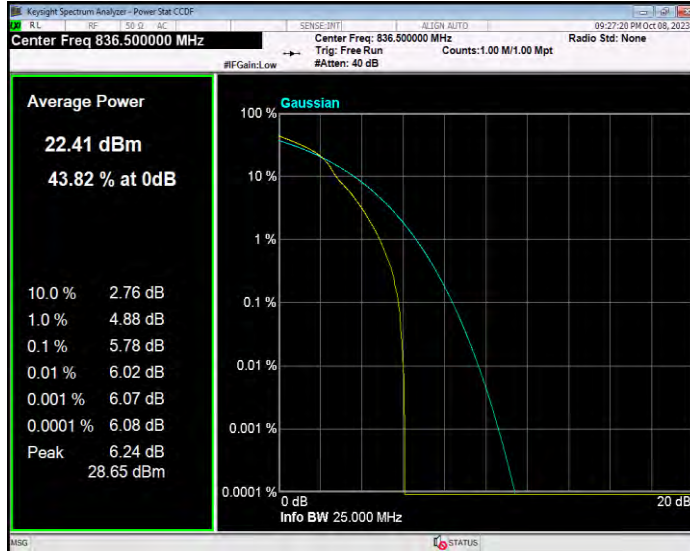

Band5 16QAM BW=5MHz Channel=20525 RB Size=1 Position=#0