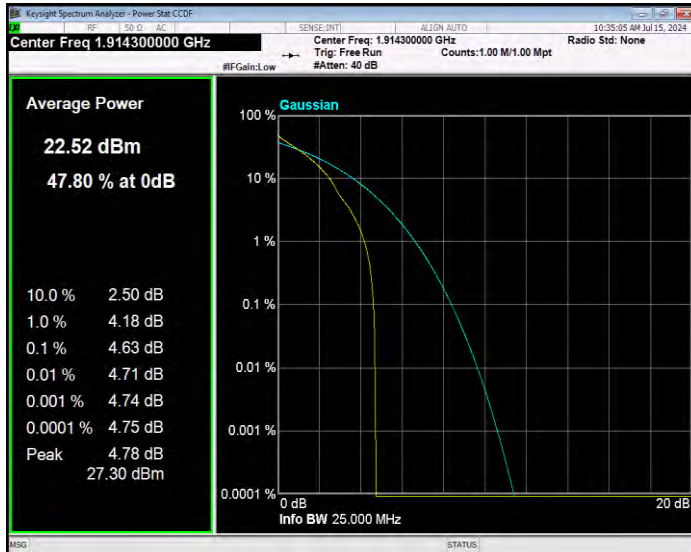

Band25 QPSK BW=1.4MHz Channel=26683 RB Size=1 Position=#0