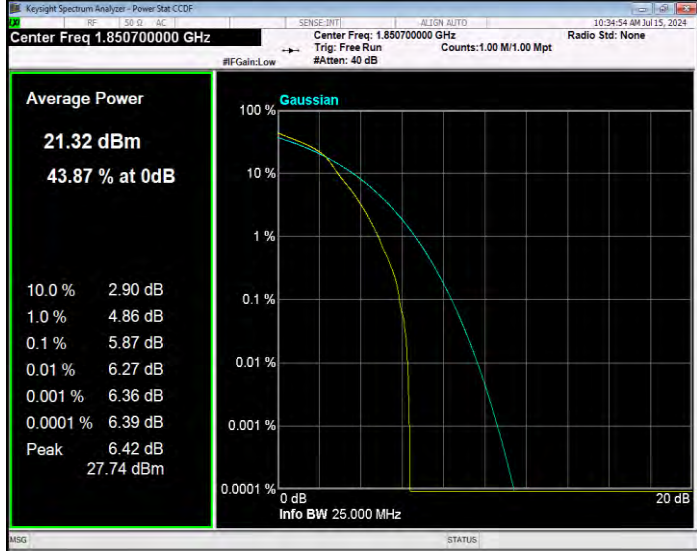

Band25 16QAM BW=1.4MHz Channel=26047 RB Size=1 Position=#0