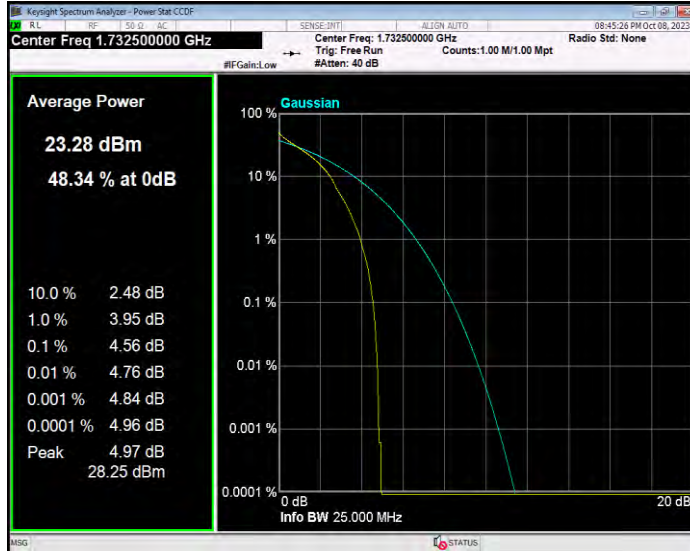

Band4 QPSK BW=5MHz Channel=20175 RB Size=1 Position=#0