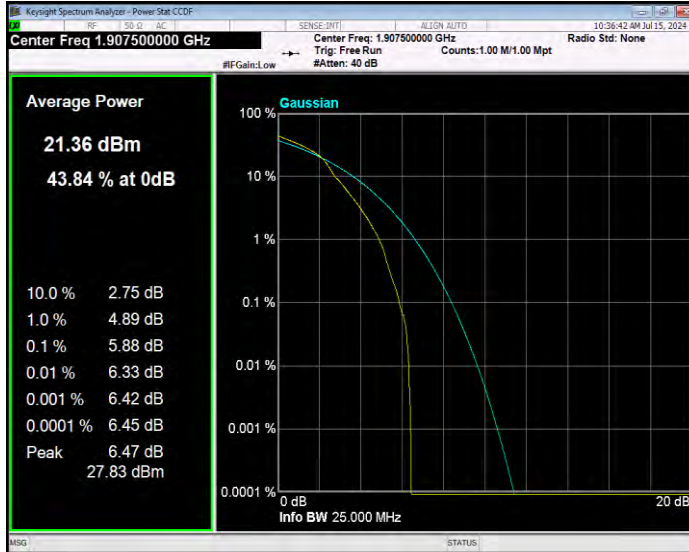

Band25 16QAM BW=15MHz Channel=26615 RB Size=1 Position=#0