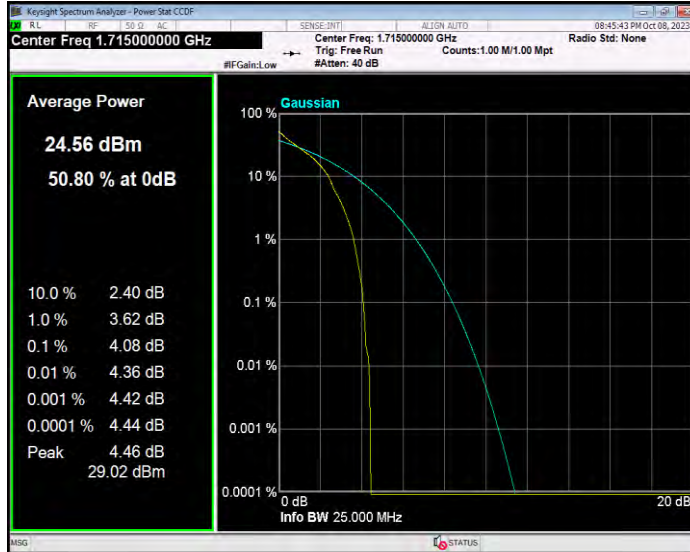

Band4 QPSK BW=10MHz Channel=20000 RB Size=1 Position=#0