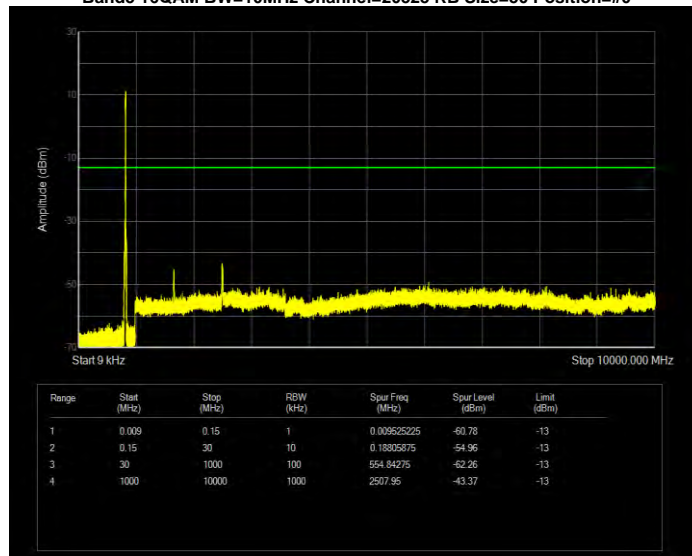

Band4 QPSK BW=5MHz Channel=20175 RB Size=25 Position=#0

Band4 QPSK BW=5MHz Channel=20375 RB Size=25 Position=#0

Band5 16QAM BW=1.4MHz Channel=20407 RB Size=6 Position=#0

Band5 16QAM BW=1.4MHz Channel=20525 RB Size=6 Position=#0

Band5 16QAM BW=1.4MHz Channel=20643 RB Size=6 Position=#0

Band5 16QAM BW=10MHz Channel=20450 RB Size=50 Position=#0

Band5 16QAM BW=10MHz Channel=20525 RB Size=50 Position=#0

Band5 16QAM BW=10MHz Channel=20600 RB Size=50 Position=#0