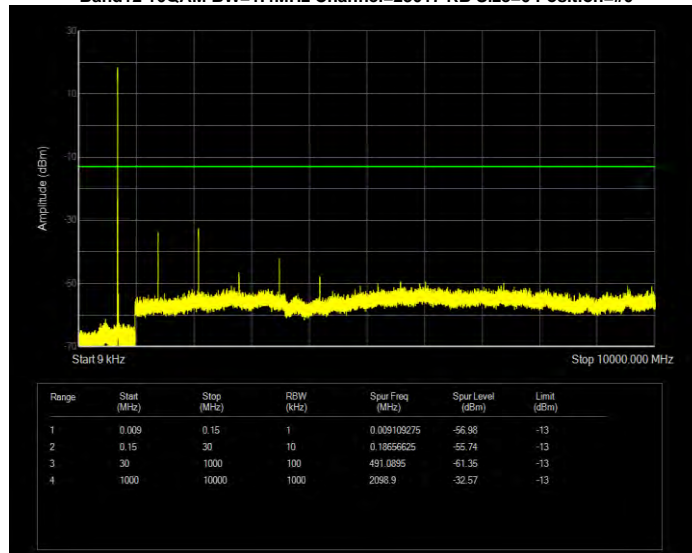

Band12 16QAM BW=1.4MHz Channel=23017 RB Size=6 Position=#0

Band12 16QAM BW=1.4MHz Channel=23095 RB Size=6 Position=#0