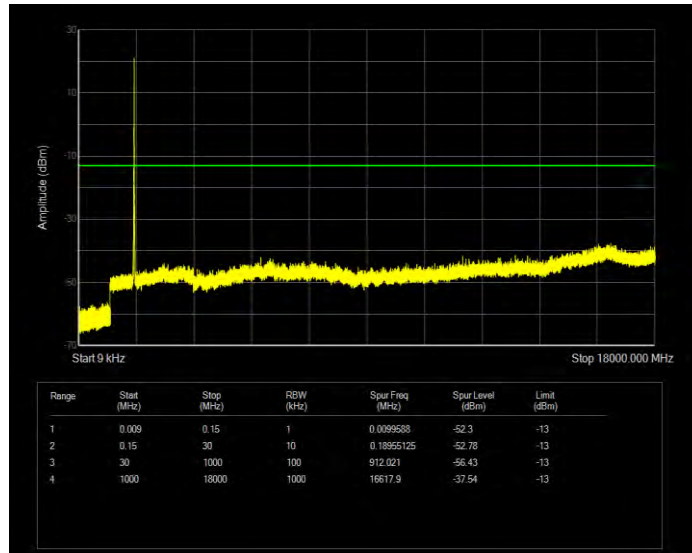

Band4 16QAM BW=3MHz Channel=20385 RB Size=15 Position=#0

Band4 16QAM BW=5MHz Channel=19975 RB Size=25 Position=#0

Band4 16QAM BW=5MHz Channel=20175 RB Size=25 Position=#0

Band4 16QAM BW=5MHz Channel=20375 RB Size=25 Position=#0

Band4 QPSK BW=1.4MHz Channel=19957 RB Size=6 Position=#0

Band4 QPSK BW=1.4MHz Channel=20175 RB Size=6 Position=#0

Band4 QPSK BW=1.4MHz Channel=20393 RB Size=6 Position=#0

Band4 QPSK BW=10MHz Channel=20000 RB Size=50 Position=#0