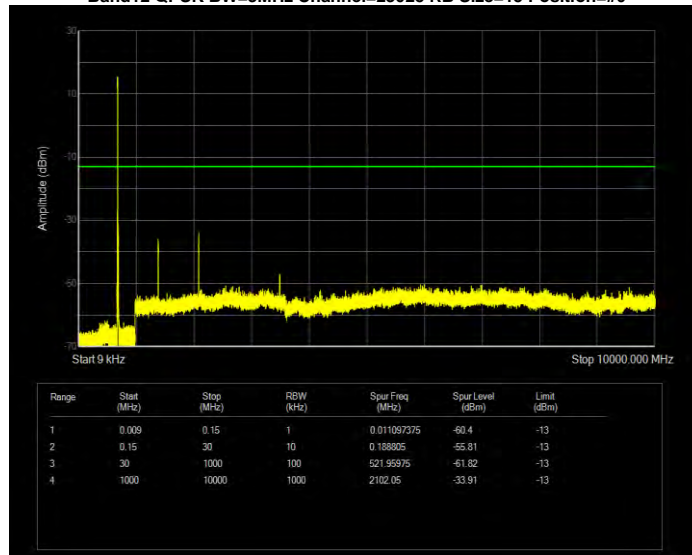

Band12 QPSK BW=3MHz Channel=23025 RB Size=15 Position=#0

Band12 QPSK BW=3MHz Channel=23095 RB Size=15 Position=#0