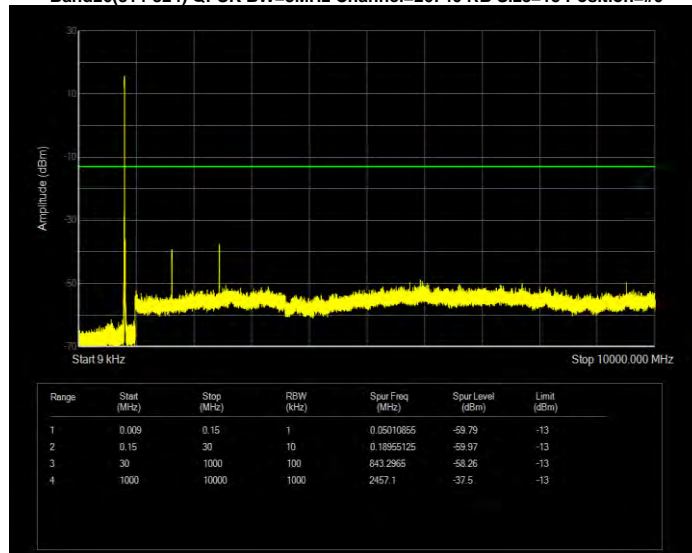

Band26(814-824) QPSK BW=3MHz Channel=26740 RB Size=15 Position=#0

Band26(814-824) QPSK BW=3MHz Channel=26775 RB Size=15 Position=#0