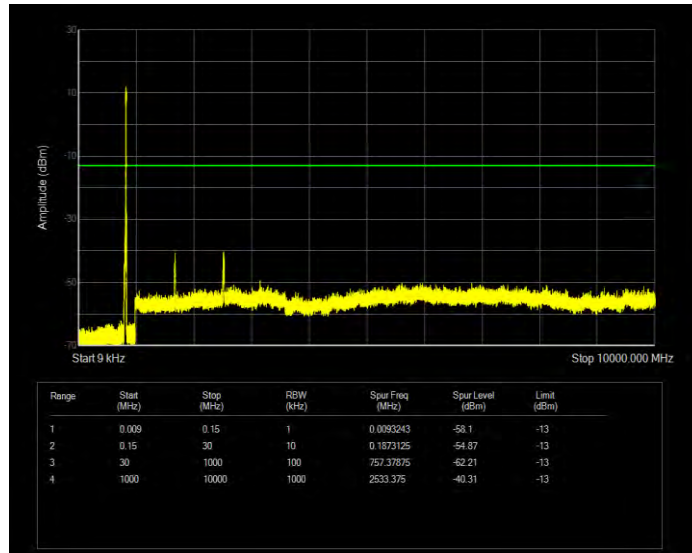

Band5 16QAM BW=1.4MHz Channel=20643 RB Size=6 Position=#0

Band5 16QAM BW=10MHz Channel=20450 RB Size=50 Position=#0

Band5 16QAM BW=10MHz Channel=20525 RB Size=50 Position=#0

Band5 16QAM BW=10MHz Channel=20600 RB Size=50 Position=#0

Band5 16QAM BW=3MHz Channel=20415 RB Size=15 Position=#0

Band5 16QAM BW=3MHz Channel=20525 RB Size=15 Position=#0

Band5 16QAM BW=3MHz Channel=20635 RB Size=15 Position=#0

Band5 16QAM BW=5MHz Channel=20425 RB Size=25 Position=#0