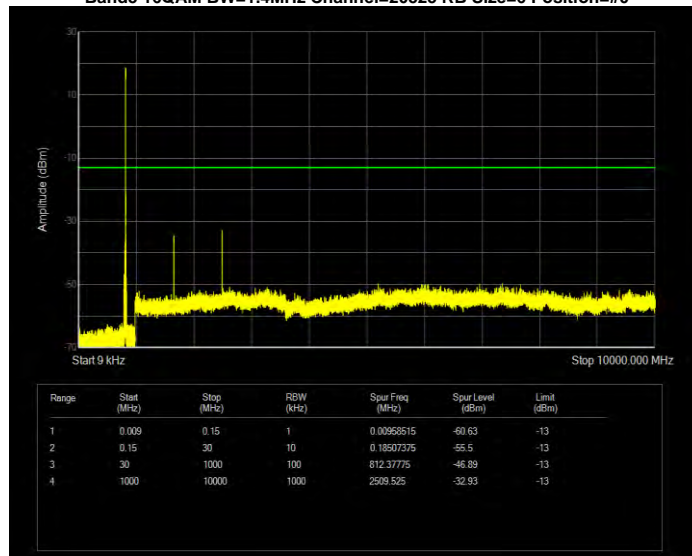

Band4 QPSK BW=5MHz Channel=20175 RB Size=25 Position=#0

Band4 QPSK BW=5MHz Channel=20375 RB Size=25 Position=#0

Band5 16QAM BW=1.4MHz Channel=20407 RB Size=6 Position=#0

Band5 16QAM BW=1.4MHz Channel=20525 RB Size=6 Position=#0

Band5 16QAM BW=1.4MHz Channel=20643 RB Size=6 Position=#0

Band5 16QAM BW=10MHz Channel=20450 RB Size=50 Position=#0

Band5 16QAM BW=10MHz Channel=20525 RB Size=50 Position=#0

Band5 16QAM BW=10MHz Channel=20600 RB Size=50 Position=#0