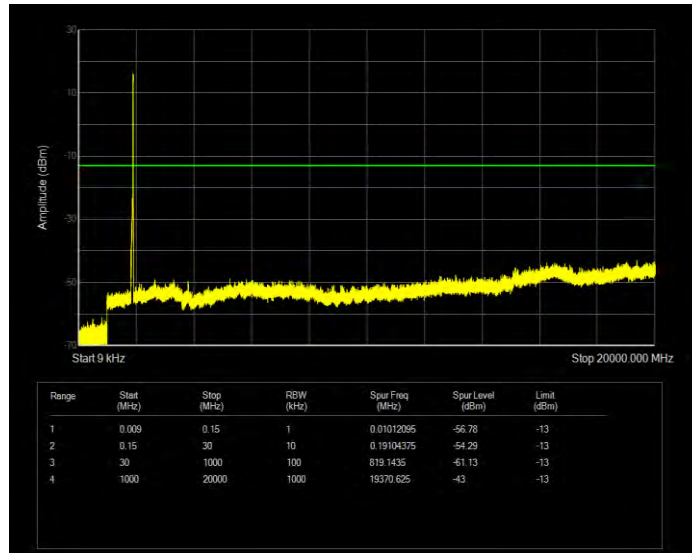

Band25 16QAM BW=20MHz Channel=26590 RB Size=100 Position=#0

Band25 16QAM BW=3MHz Channel=26055 RB Size=15 Position=#0