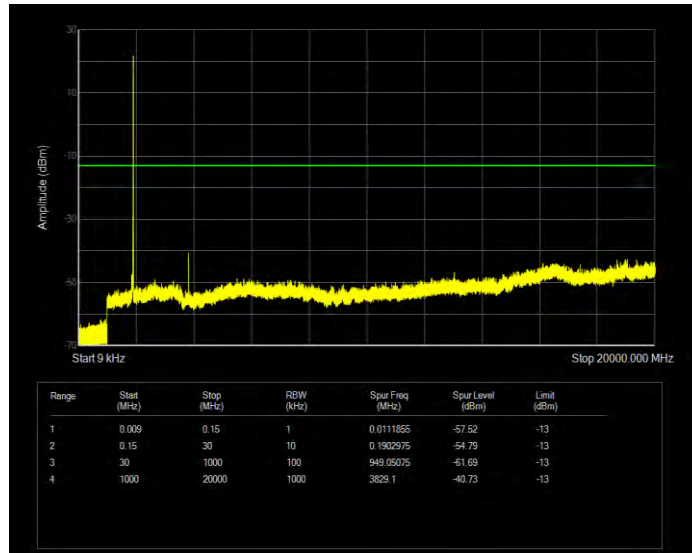

Band25 16QAM BW=3MHz Channel=26675 RB Size=15 Position=#0

Band25 16QAM BW=5MHz Channel=26065 RB Size=25 Position=#0