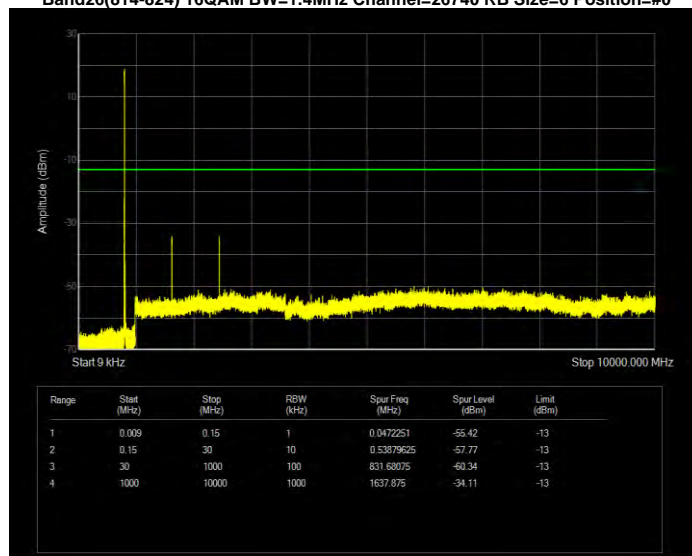

Band25 QPSK BW=5MHz Channel=26365 RB Size=25 Position=#0

Band25 QPSK BW=5MHz Channel=26665 RB Size=25 Position=#0

Band26(814-824) 16QAM BW=1.4MHz Channel=26697 RB Size=6 Position=#0

Band26(814-824) 16QAM BW=1.4MHz Channel=26740 RB Size=6 Position=#0

Band26(814-824) 16QAM BW=1.4MHz Channel=26783 RB Size=6 Position=#0

Band26(814-824) 16QAM BW=10MHz Channel=26740 RB Size=50 Position=#0

Band26(814-824) 16QAM BW=3MHz Channel=26705 RB Size=15 Position=#0