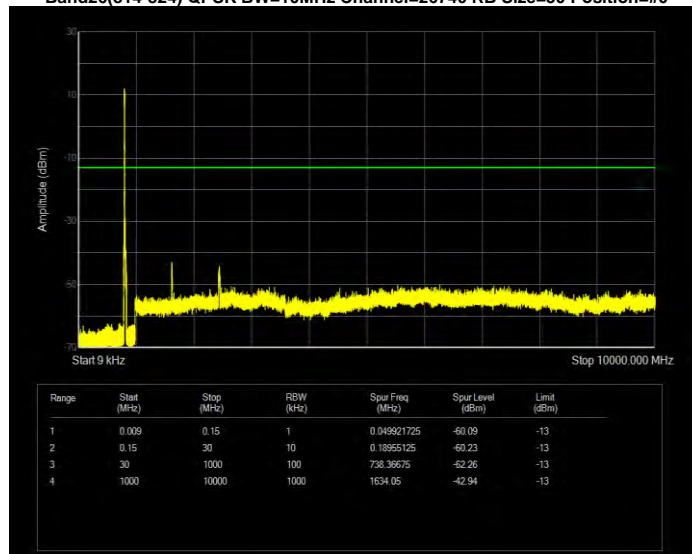

Band26(814-824) 16QAM BW=5MHz Channel=26765 RB Size=25 Position=#0

Band26(814-824) QPSK BW=1.4MHz Channel=26697 RB Size=6 Position=#0

Band26(814-824) QPSK BW=1.4MHz Channel=26740 RB Size=6 Position=#0

Band26(814-824) QPSK BW=1.4MHz Channel=26783 RB Size=6 Position=#0

Band26(814-824) QPSK BW=10MHz Channel=26740 RB Size=50 Position=#0

Band26(814-824) QPSK BW=3MHz Channel=26705 RB Size=15 Position=#0

Band26(814-824) QPSK BW=3MHz Channel=26740 RB Size=15 Position=#0

Band26(814-824) QPSK BW=3MHz Channel=26775 RB Size=15 Position=#0