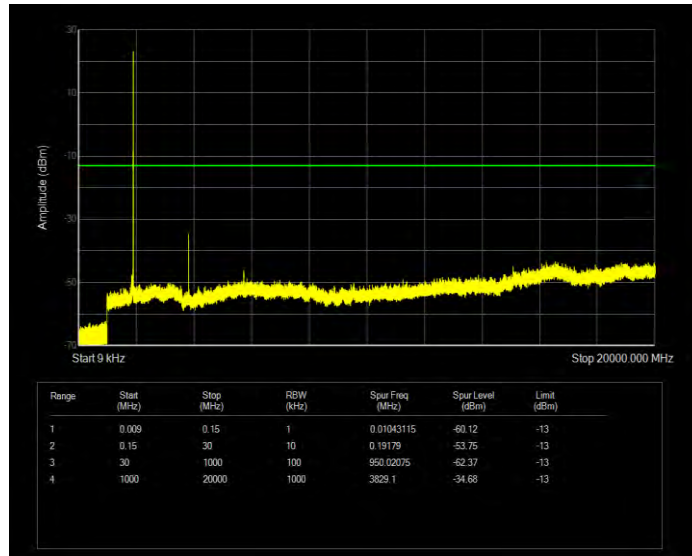

Band25 16QAM BW=1.4MHz Channel=26683 RB Size=6 Position=#0

Band25 16QAM BW=10MHz Channel=26090 RB Size=50 Position=#0