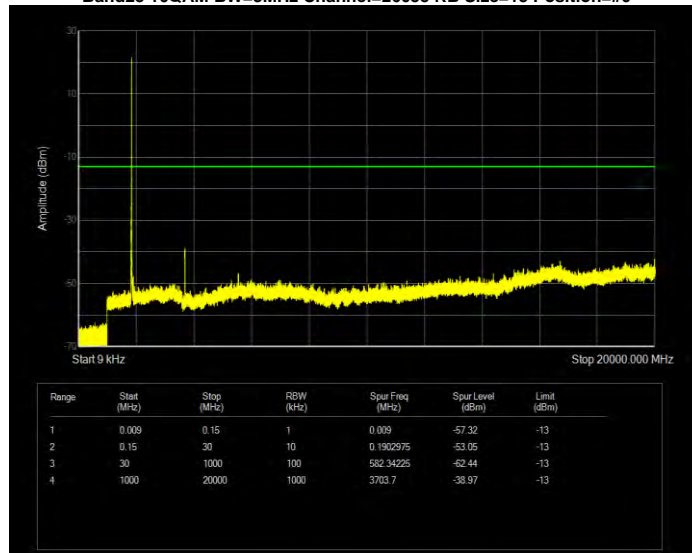

Band25 16QAM BW=3MHz Channel=26055 RB Size=15 Position=#0

Band25 16QAM BW=3MHz Channel=26365 RB Size=15 Position=#0