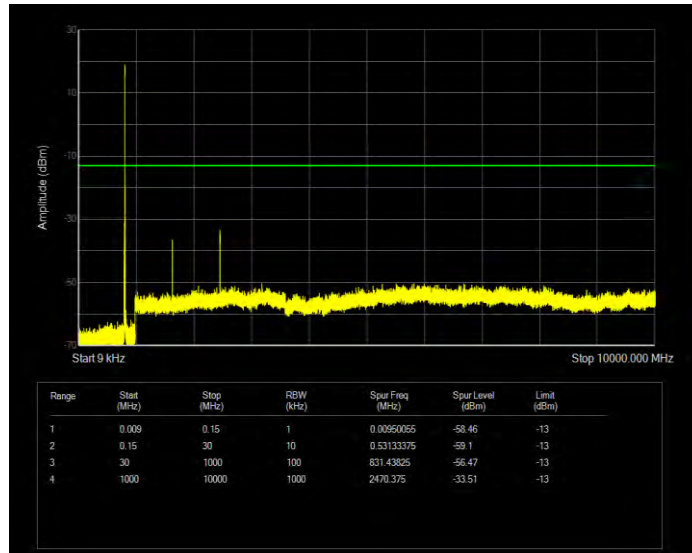

Band25 QPSK BW=5MHz Channel=26365 RB Size=25 Position=#0

Band25 QPSK BW=5MHz Channel=26665 RB Size=25 Position=#0

Band26(814-824) 16QAM BW=1.4MHz Channel=26697 RB Size=6 Position=#0

Band26(814-824) 16QAM BW=1.4MHz Channel=26740 RB Size=6 Position=#0

Band26(814-824) 16QAM BW=1.4MHz Channel=26783 RB Size=6 Position=#0

Band26(814-824) 16QAM BW=10MHz Channel=26740 RB Size=50 Position=#0

Band26(814-824) 16QAM BW=3MHz Channel=26705 RB Size=15 Position=#0