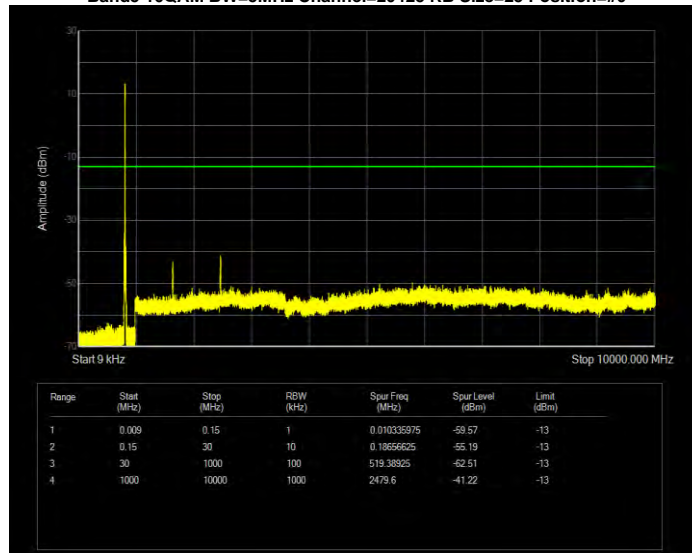

Band5 16QAM BW=1.4MHz Channel=20643 RB Size=6 Position=#0

Band5 16QAM BW=10MHz Channel=20450 RB Size=50 Position=#0

Band5 16QAM BW=10MHz Channel=20525 RB Size=50 Position=#0

Band5 16QAM BW=10MHz Channel=20600 RB Size=50 Position=#0

Band5 16QAM BW=3MHz Channel=20415 RB Size=15 Position=#0

Band5 16QAM BW=3MHz Channel=20525 RB Size=15 Position=#0

Band5 16QAM BW=3MHz Channel=20635 RB Size=15 Position=#0

Band5 16QAM BW=5MHz Channel=20425 RB Size=25 Position=#0

Band5 16QAM BW=5MHz Channel=20525 RB Size=25 Position=#0

Band5 16QAM BW=5MHz Channel=20625 RB Size=25 Position=#0

Band5 QPSK BW=1.4MHz Channel=20407 RB Size=6 Position=#0

Band5 QPSK BW=1.4MHz Channel=20525 RB Size=6 Position=#0