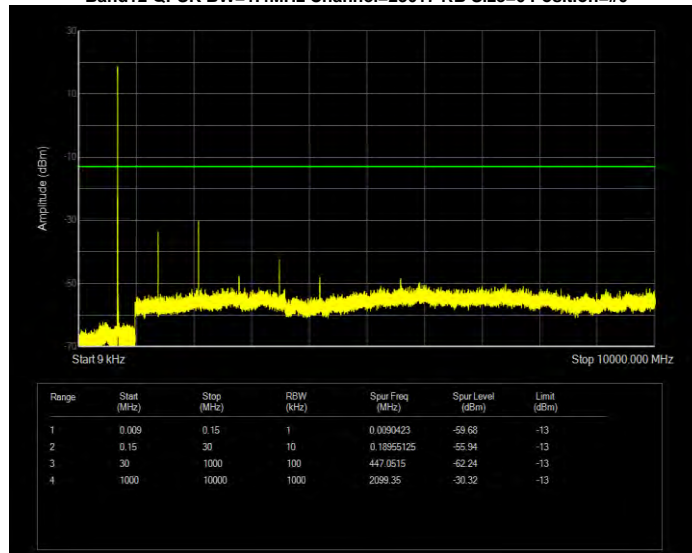

Band12 QPSK BW=1.4MHz Channel=23017 RB Size=6 Position=#0

Band12 QPSK BW=1.4MHz Channel=23095 RB Size=6 Position=#0