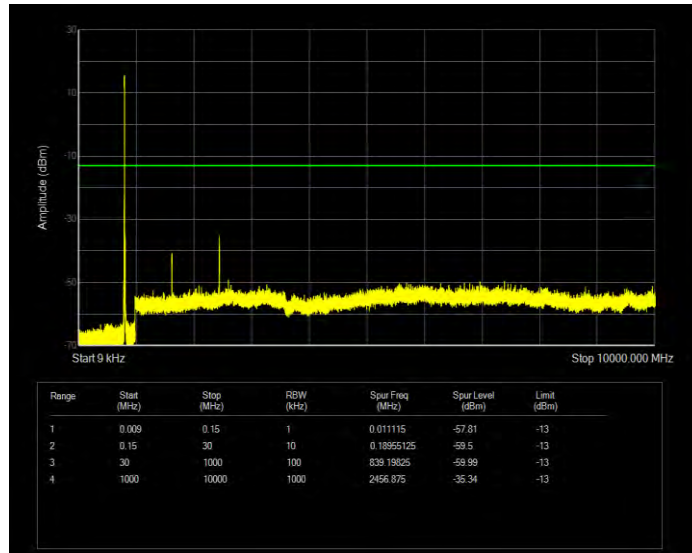

Band26(814-824) 16QAM BW=3MHz Channel=26740 RB Size=15 Position=#0

Band26(814-824) 16QAM BW=3MHz Channel=26775 RB Size=15 Position=#0