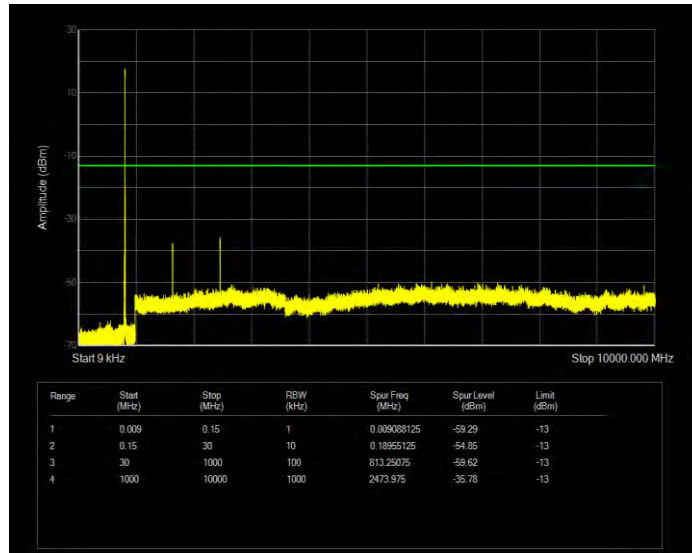

Band26(814-824) QPSK BW=5MHz Channel=26715 RB Size=25 Position=#0

Band26(814-824) QPSK BW=5MHz Channel=26740 RB Size=25 Position=#0

Band26(814-824) QPSK BW=5MHz Channel=26765 RB Size=25 Position=#0

Band26(824-849) 16QAM BW=1.4MHz Channel=26797 RB Size=6 Position=#0

Band26(824-849) 16QAM BW=1.4MHz Channel=26915 RB Size=6 Position=#0

Band26(824-849) 16QAM BW=1.4MHz Channel=27033 RB Size=6 Position=#0

Band26(824-849) 16QAM BW=10MHz Channel=26840 RB Size=50 Position=#0