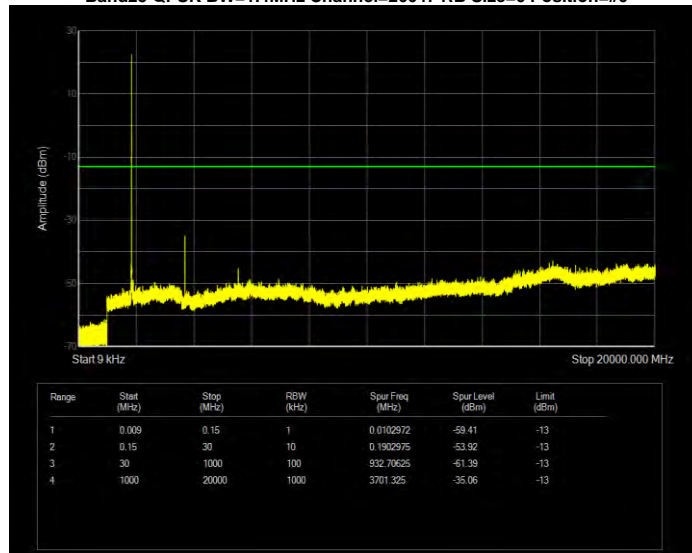

Band25 QPSK BW=1.4MHz Channel=26047 RB Size=6 Position=#0

Band25 QPSK BW=1.4MHz Channel=26365 RB Size=6 Position=#0