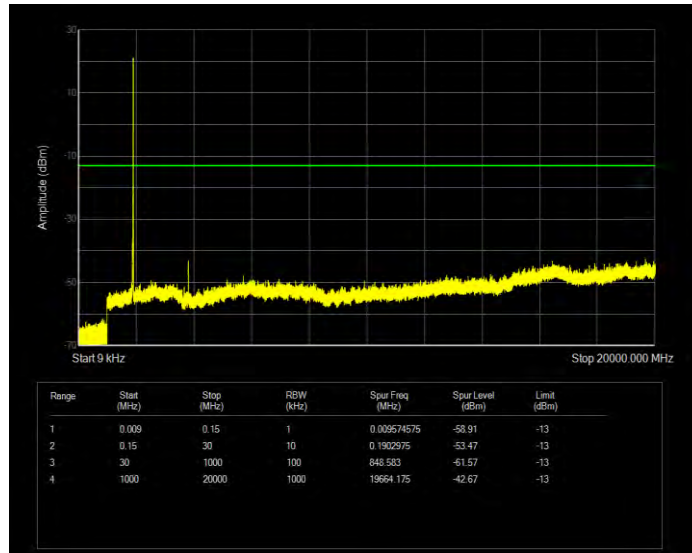

Band25 QPSK BW=5MHz Channel=26665 RB Size=25 Position=#0

Band26(814-824) 16QAM BW=1.4MHz Channel=26697 RB Size=6 Position=#0