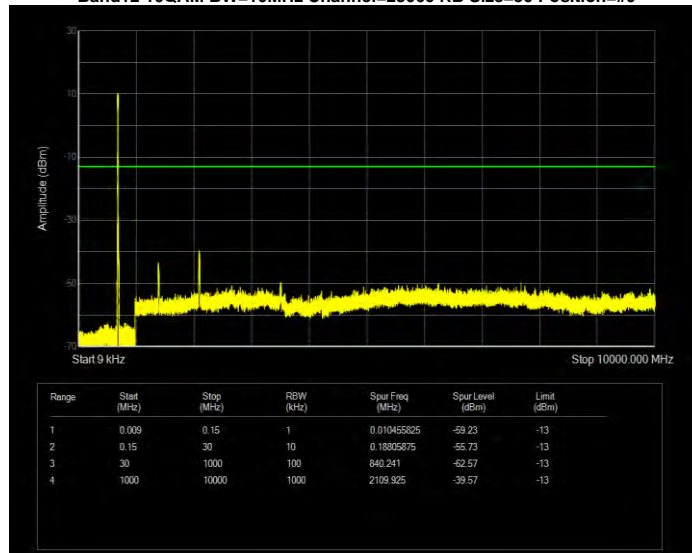

Band12 16QAM BW=10MHz Channel=23060 RB Size=50 Position=#0

Band12 16QAM BW=10MHz Channel=23095 RB Size=50 Position=#0