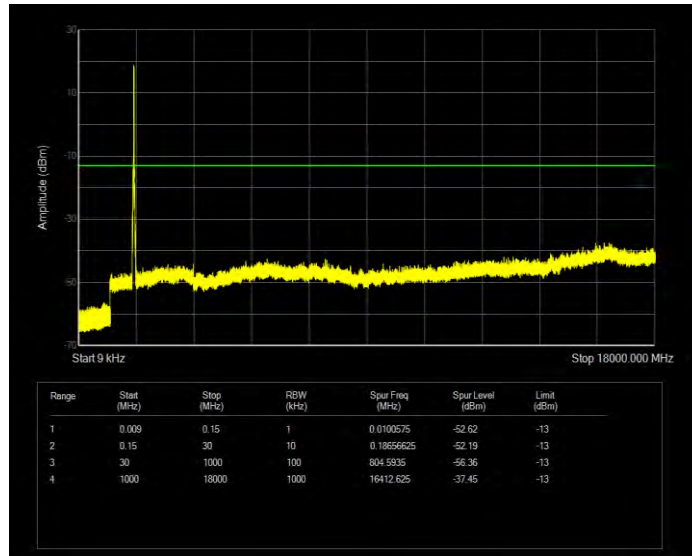

Band4 16QAM BW=15MHz Channel=20025 RB Size=75 Position=#0

Band4 16QAM BW=15MHz Channel=20175 RB Size=75 Position=#0

Band4 16QAM BW=15MHz Channel=20325 RB Size=75 Position=#0

Band4 16QAM BW=20MHz Channel=20050 RB Size=100 Position=#0

Band4 16QAM BW=20MHz Channel=20175 RB Size=100 Position=#0

Band4 16QAM BW=20MHz Channel=20300 RB Size=100 Position=#0

Band4 16QAM BW=3MHz Channel=19965 RB Size=15 Position=#0

Band4 16QAM BW=3MHz Channel=20175 RB Size=15 Position=#0