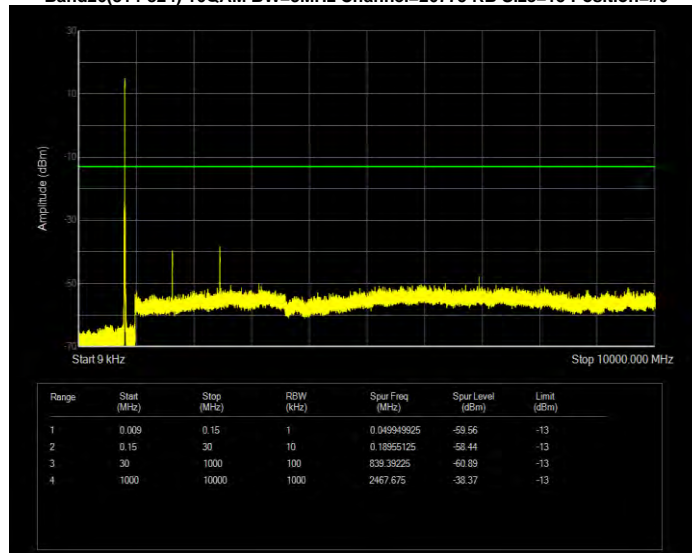

Band26(814-824) 16QAM BW=3MHz Channel=26775 RB Size=15 Position=#0

Band26(814-824) 16QAM BW=5MHz Channel=26715 RB Size=25 Position=#0