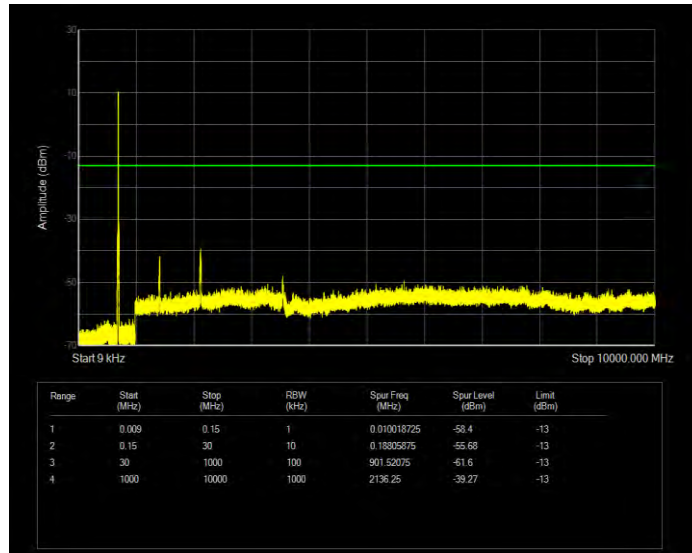

Band12 16QAM BW=1.4MHz Channel=23173 RB Size=6 Position=#0

Band12 16QAM BW=10MHz Channel=23060 RB Size=50 Position=#0

Band12 16QAM BW=10MHz Channel=23095 RB Size=50 Position=#0

Band12 16QAM BW=10MHz Channel=23130 RB Size=50 Position=#0