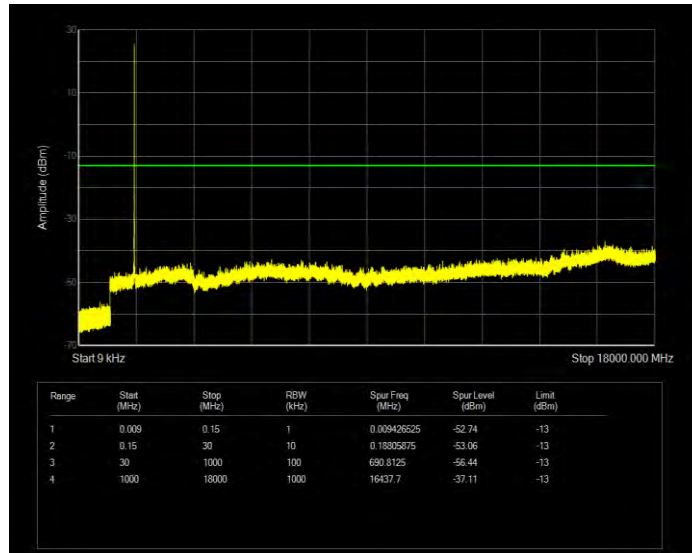

Band4 16QAM BW=3MHz Channel=20385 RB Size=15 Position=#0

Band4 16QAM BW=5MHz Channel=19975 RB Size=25 Position=#0

Band4 16QAM BW=5MHz Channel=20175 RB Size=25 Position=#0

Band4 16QAM BW=5MHz Channel=20375 RB Size=25 Position=#0

Band4 QPSK BW=1.4MHz Channel=19957 RB Size=6 Position=#0

Band4 QPSK BW=1.4MHz Channel=20175 RB Size=6 Position=#0

Band4 QPSK BW=1.4MHz Channel=20393 RB Size=6 Position=#0

Band4 QPSK BW=10MHz Channel=20000 RB Size=50 Position=#0