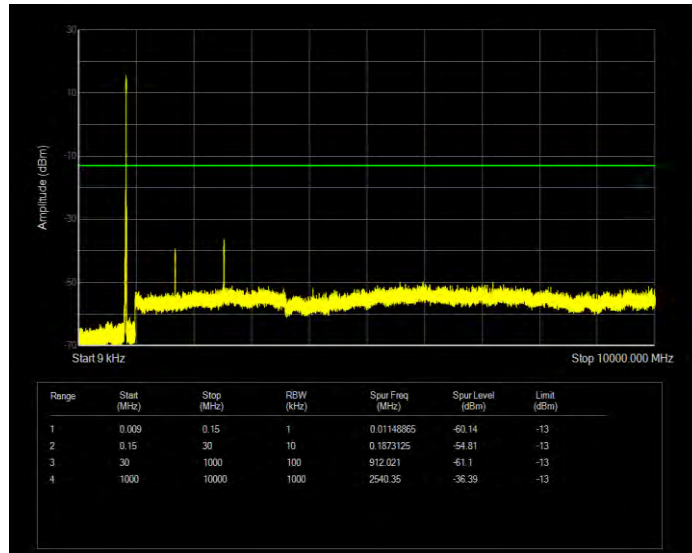

Band5 QPSK BW=5MHz Channel=20625 RB Size=25 Position=#0

Band12 16QAM BW=1.4MHz Channel=23017 RB Size=6 Position=#0