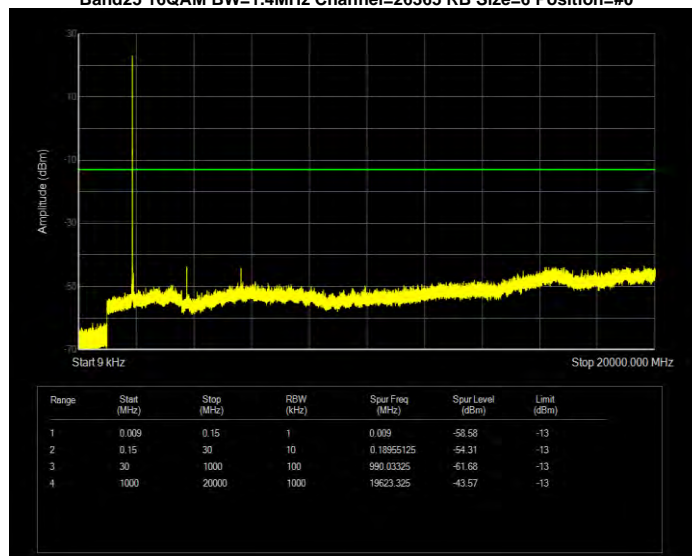

Band17 QPSK BW=5MHz Channel=23790 RB Size=25 Position=#0

Band17 QPSK BW=5MHz Channel=23825 RB Size=25 Position=#0

Band25 16QAM BW=1.4MHz Channel=26047 RB Size=6 Position=#0

Band25 16QAM BW=1.4MHz Channel=26365 RB Size=6 Position=#0

Band25 16QAM BW=1.4MHz Channel=26683 RB Size=6 Position=#0

Band25 16QAM BW=10MHz Channel=26090 RB Size=50 Position=#0

Band25 16QAM BW=10MHz Channel=26365 RB Size=50 Position=#0

Band25 16QAM BW=10MHz Channel=26640 RB Size=50 Position=#0