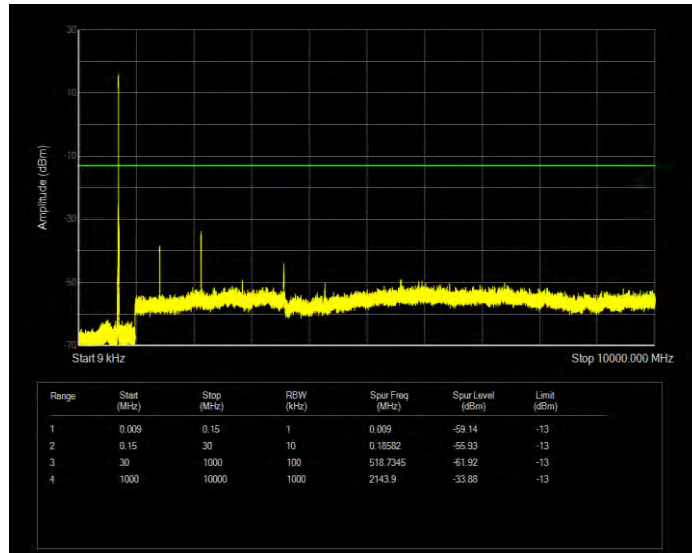

Band12 QPSK BW=3MHz Channel=23165 RB Size=15 Position=#0

Band12 QPSK BW=5MHz Channel=23035 RB Size=25 Position=#0