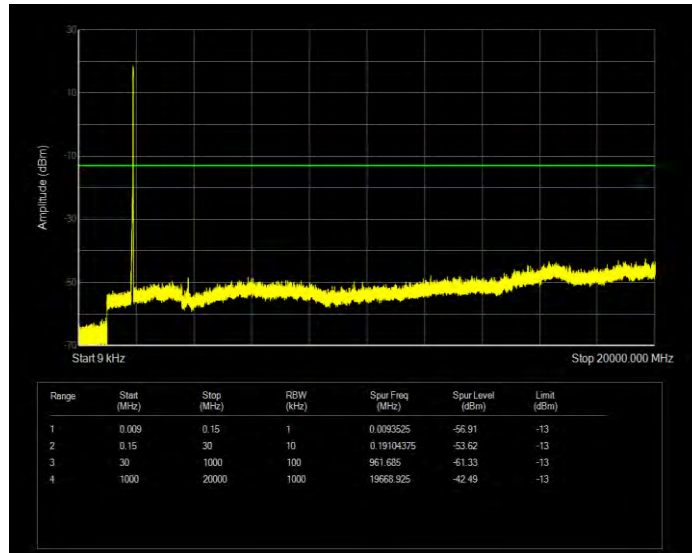

Band25 16QAM BW=15MHz Channel=26615 RB Size=75 Position=#0

Band25 16QAM BW=20MHz Channel=26140 RB Size=100 Position=#0