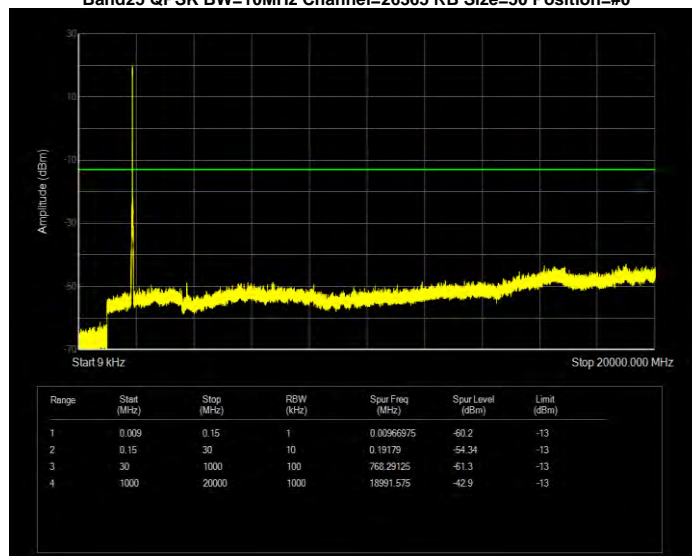

Band25 QPSK BW=10MHz Channel=26365 RB Size=50 Position=#0

Band25 QPSK BW=10MHz Channel=26640 RB Size=50 Position=#0