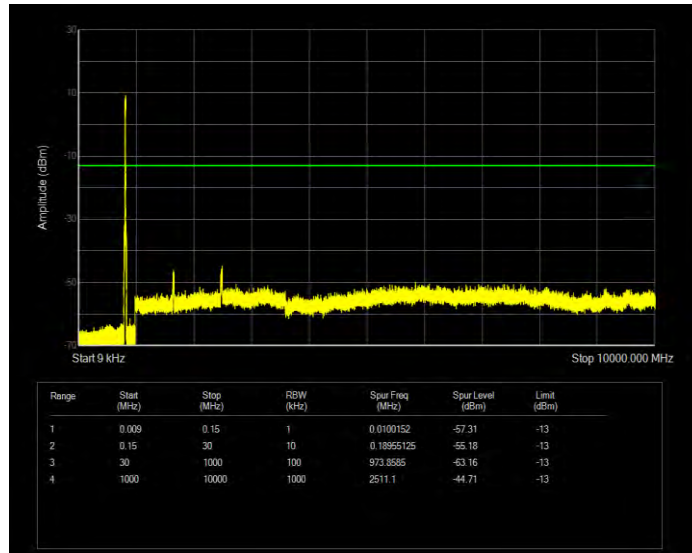

Band26(824-849) 16QAM BW=1.4MHz Channel=26915 RB Size=6 Position=#0

Band26(824-849) 16QAM BW=1.4MHz Channel=27033 RB Size=6 Position=#0

Band26(824-849) 16QAM BW=10MHz Channel=26840 RB Size=50 Position=#0

Band26(824-849) 16QAM BW=10MHz Channel=26915 RB Size=50 Position=#0

Band26(824-849) 16QAM BW=10MHz Channel=26990 RB Size=50 Position=#0

Band26(824-849) 16QAM BW=15MHz Channel=26865 RB Size=75 Position=#0