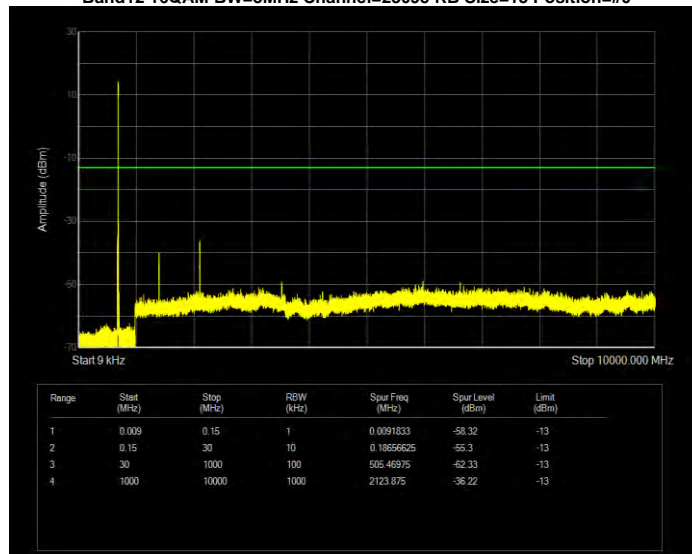

Band12 16QAM BW=3MHz Channel=23095 RB Size=15 Position=#0

Band12 16QAM BW=3MHz Channel=23165 RB Size=15 Position=#0