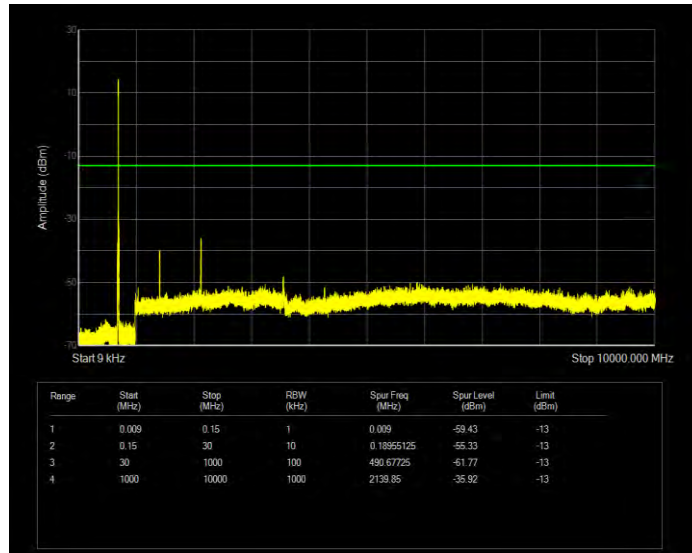

Band12 QPSK BW=5MHz Channel=23155 RB Size=25 Position=#0

Band17 16QAM BW=10MHz Channel=23780 RB Size=50 Position=#0