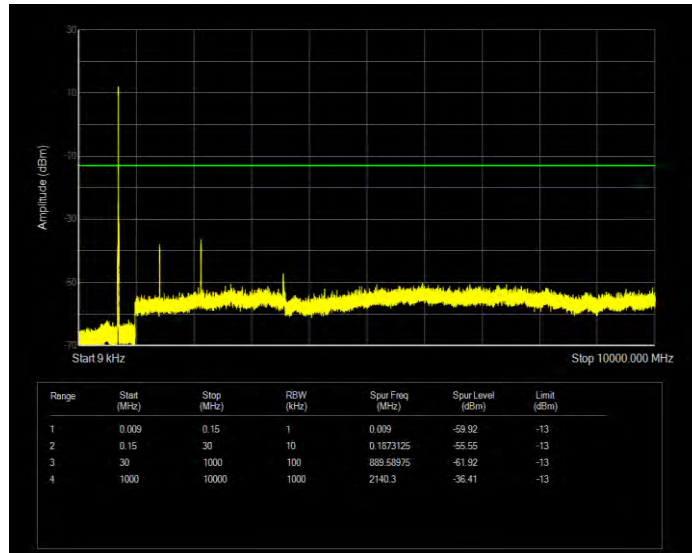

Band17 16QAM BW=10MHz Channel=23800 RB Size=50 Position=#0

Band17 16QAM BW=5MHz Channel=23755 RB Size=25 Position=#0

Band17 16QAM BW=5MHz Channel=23790 RB Size=25 Position=#0

Band17 16QAM BW=5MHz Channel=23825 RB Size=25 Position=#0