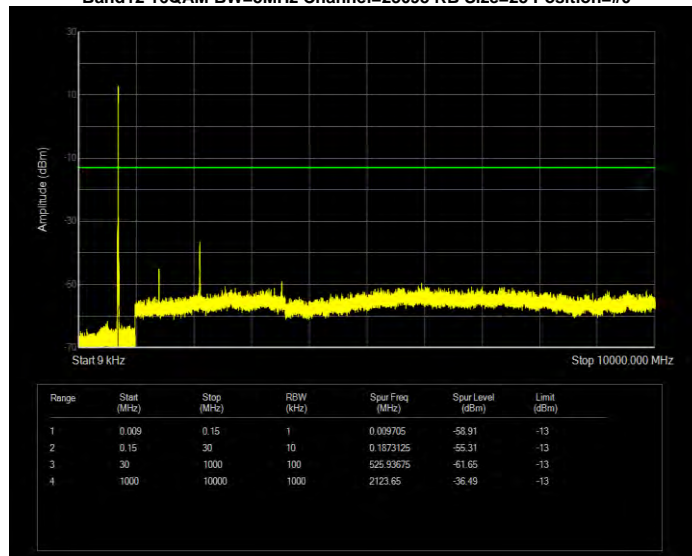

Band12 16QAM BW=5MHz Channel=23095 RB Size=25 Position=#0

Band12 16QAM BW=5MHz Channel=23155 RB Size=25 Position=#0