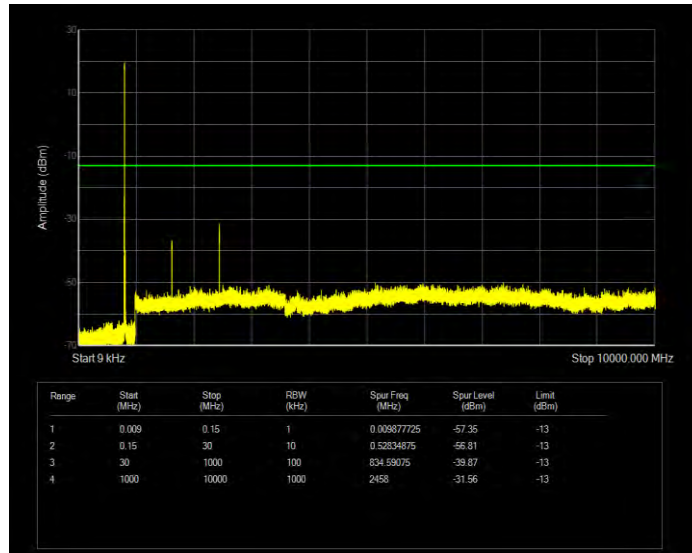

Band26(814-824) 16QAM BW=3MHz Channel=26740 RB Size=15 Position=#0

Band26(814-824) 16QAM BW=3MHz Channel=26775 RB Size=15 Position=#0

Band26(814-824) 16QAM BW=5MHz Channel=26715 RB Size=25 Position=#0

Band26(814-824) 16QAM BW=5MHz Channel=26740 RB Size=25 Position=#0

Band26(814-824) 16QAM BW=5MHz Channel=26765 RB Size=25 Position=#0

Band26(814-824) QPSK BW=1.4MHz Channel=26697 RB Size=6 Position=#0

Band26(814-824) QPSK BW=1.4MHz Channel=26740 RB Size=6 Position=#0

Band26(814-824) QPSK BW=1.4MHz Channel=26783 RB Size=6 Position=#0