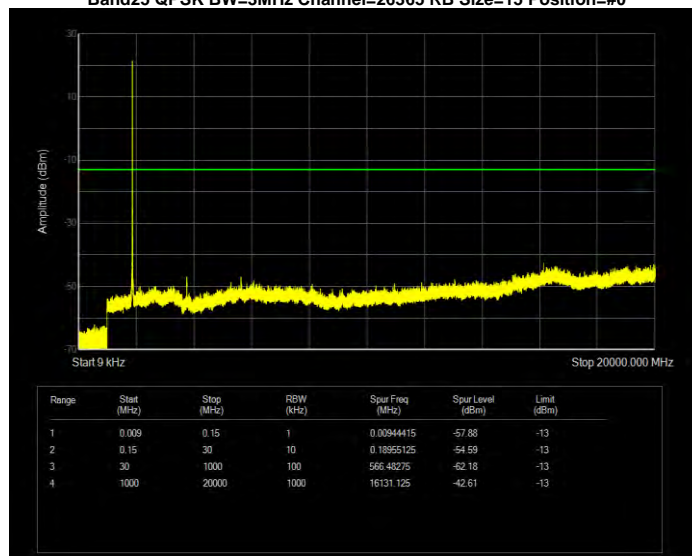

Band25 QPSK BW=3MHz Channel=26365 RB Size=15 Position=#0

Band25 QPSK BW=3MHz Channel=26675 RB Size=15 Position=#0