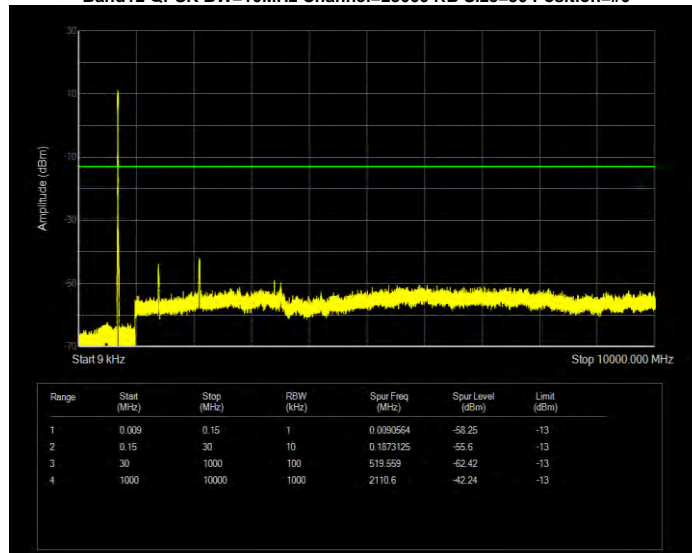

Band12 QPSK BW=10MHz Channel=23060 RB Size=50 Position=#0

Band12 QPSK BW=10MHz Channel=23095 RB Size=50 Position=#0