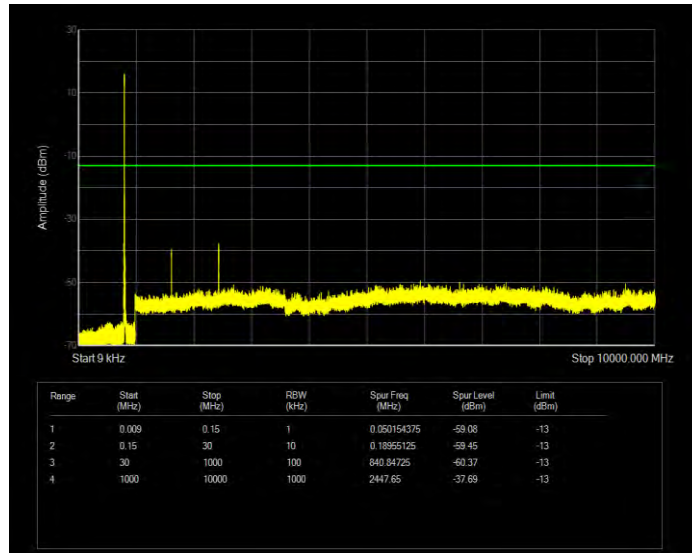

Band26(814-824) 16QAM BW=5MHz Channel=26765 RB Size=25 Position=#0

Band26(814-824) QPSK BW=1.4MHz Channel=26697 RB Size=6 Position=#0

Band26(814-824) QPSK BW=1.4MHz Channel=26740 RB Size=6 Position=#0

Band26(814-824) QPSK BW=1.4MHz Channel=26783 RB Size=6 Position=#0

Band26(814-824) QPSK BW=10MHz Channel=26740 RB Size=50 Position=#0

Band26(814-824) QPSK BW=3MHz Channel=26705 RB Size=15 Position=#0

Band26(814-824) QPSK BW=3MHz Channel=26740 RB Size=15 Position=#0

Band26(814-824) QPSK BW=3MHz Channel=26775 RB Size=15 Position=#0