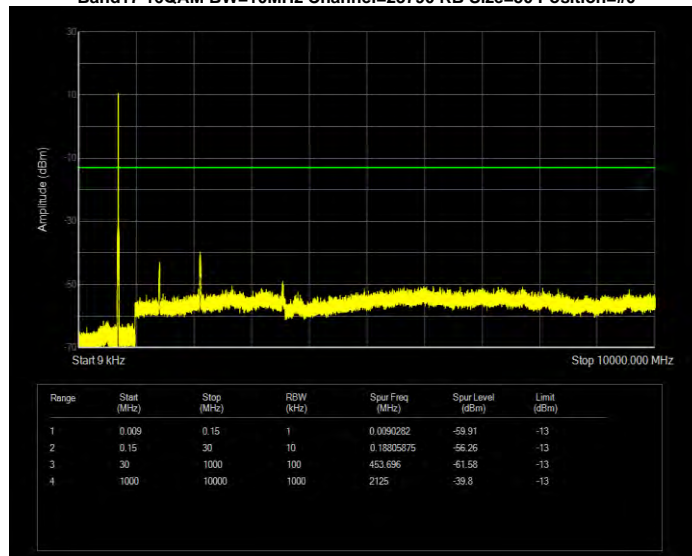

Band12 QPSK BW=5MHz Channel=23095 RB Size=25 Position=#0

Band12 QPSK BW=5MHz Channel=23155 RB Size=25 Position=#0

Band17 16QAM BW=10MHz Channel=23780 RB Size=50 Position=#0

Band17 16QAM BW=10MHz Channel=23790 RB Size=50 Position=#0