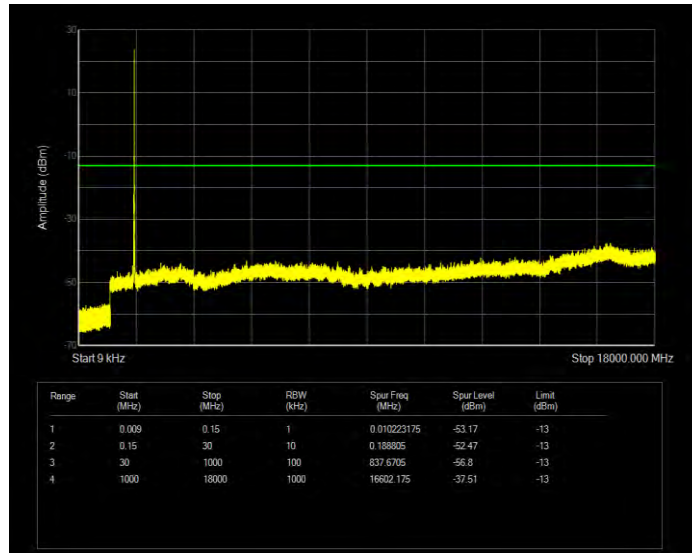

Band4 16QAM BW=3MHz Channel=20385 RB Size=15 Position=#0

Band4 16QAM BW=5MHz Channel=19975 RB Size=25 Position=#0