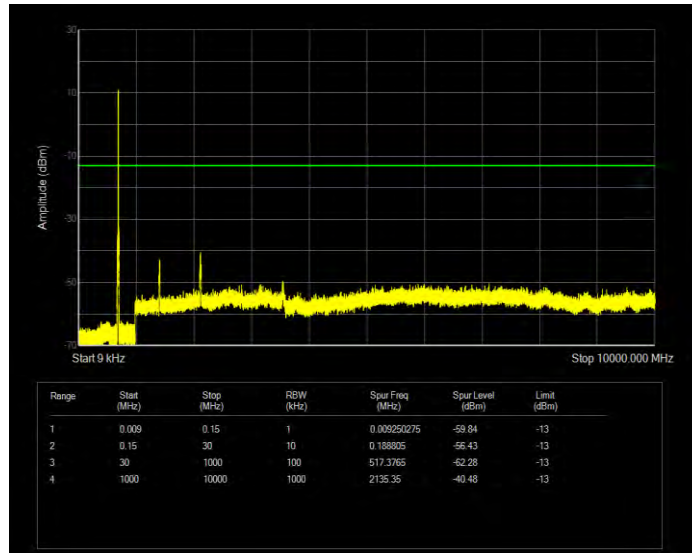

Band17 QPSK BW=10MHz Channel=23800 RB Size=50 Position=#0

Band17 QPSK BW=5MHz Channel=23755 RB Size=25 Position=#0