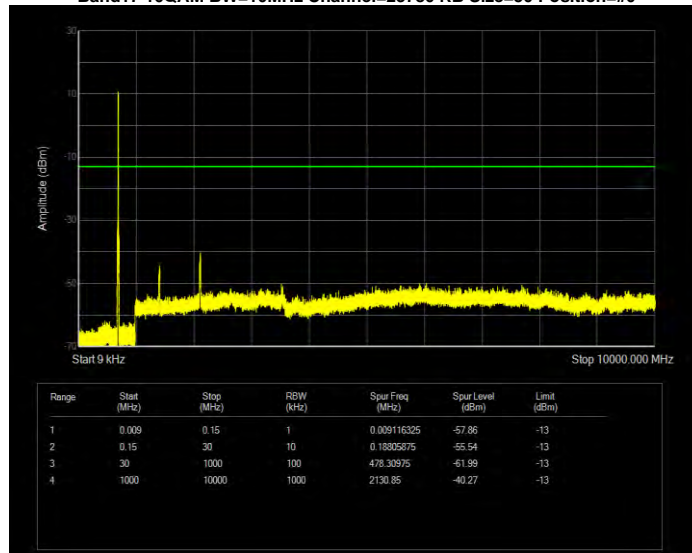

Band17 16QAM BW=10MHz Channel=23780 RB Size=50 Position=#0

Band17 16QAM BW=10MHz Channel=23790 RB Size=50 Position=#0