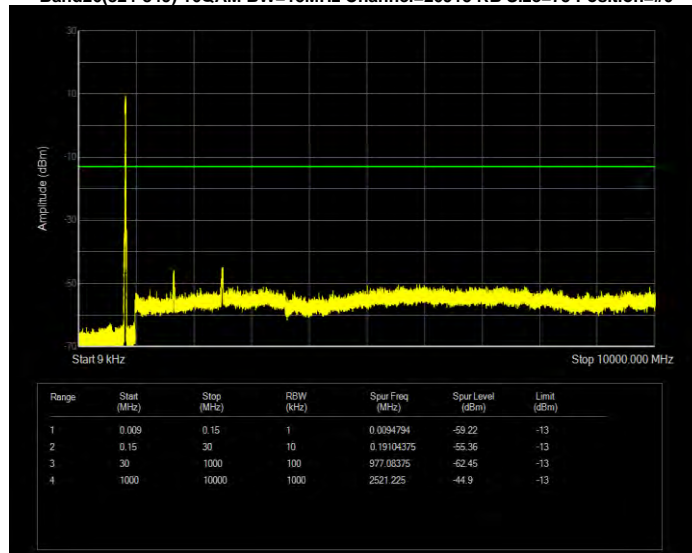

Band26(824-849) 16QAM BW=1.4MHz Channel=26915 RB Size=6 Position=#0

Band26(824-849) 16QAM BW=1.4MHz Channel=27033 RB Size=6 Position=#0

Band26(824-849) 16QAM BW=10MHz Channel=26840 RB Size=50 Position=#0

Band26(824-849) 16QAM BW=10MHz Channel=26915 RB Size=50 Position=#0

Band26(824-849) 16QAM BW=10MHz Channel=26990 RB Size=50 Position=#0

Band26(824-849) 16QAM BW=15MHz Channel=26865 RB Size=75 Position=#0

Band26(824-849) 16QAM BW=15MHz Channel=26915 RB Size=75 Position=#0

Band26(824-849) 16QAM BW=15MHz Channel=26965 RB Size=75 Position=#0

Band26(824-849) 16QAM BW=3MHz Channel=26805 RB Size=15 Position=#0