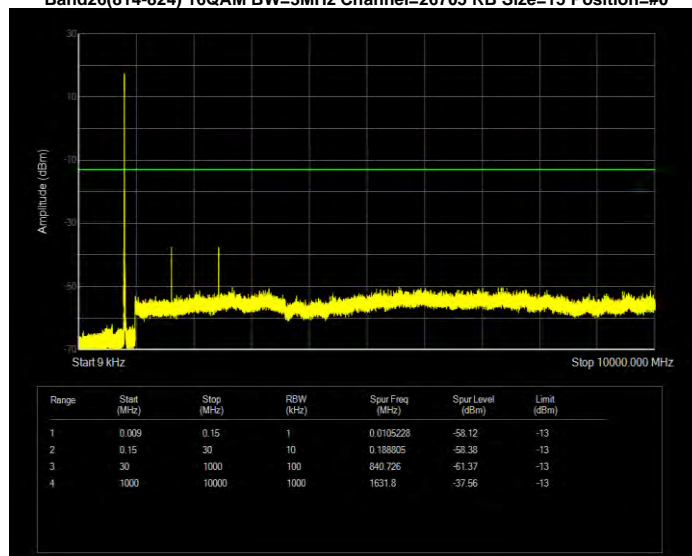

Band25 QPSK BW=5MHz Channel=26365 RB Size=25 Position=#0

Band25 QPSK BW=5MHz Channel=26665 RB Size=25 Position=#0

Band26(814-824) 16QAM BW=1.4MHz Channel=26697 RB Size=6 Position=#0

Band26(814-824) 16QAM BW=1.4MHz Channel=26740 RB Size=6 Position=#0

Band26(814-824) 16QAM BW=1.4MHz Channel=26783 RB Size=6 Position=#0

Band26(814-824) 16QAM BW=10MHz Channel=26740 RB Size=50 Position=#0

Band26(814-824) 16QAM BW=3MHz Channel=26705 RB Size=15 Position=#0