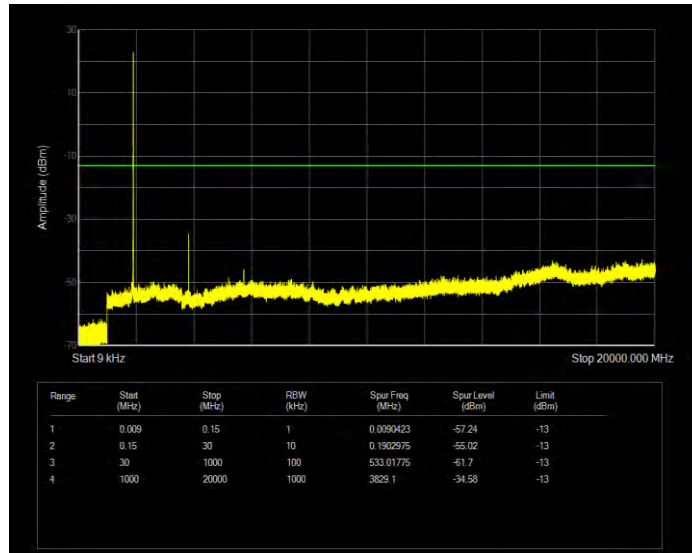

Band25 QPSK BW=1.4MHz Channel=26683 RB Size=6 Position=#0

Band25 QPSK BW=10MHz Channel=26090 RB Size=50 Position=#0