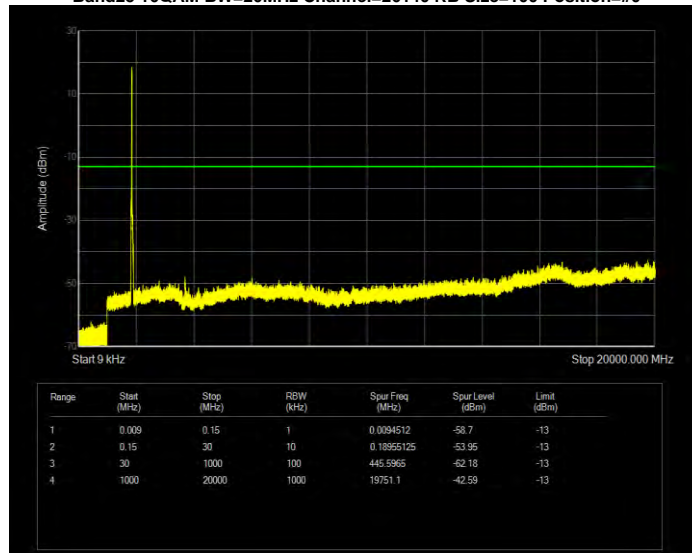

Band25 16QAM BW=15MHz Channel=26115 RB Size=75 Position=#0

Band25 16QAM BW=15MHz Channel=26365 RB Size=75 Position=#0

Band25 16QAM BW=15MHz Channel=26615 RB Size=75 Position=#0

Band25 16QAM BW=20MHz Channel=26140 RB Size=100 Position=#0