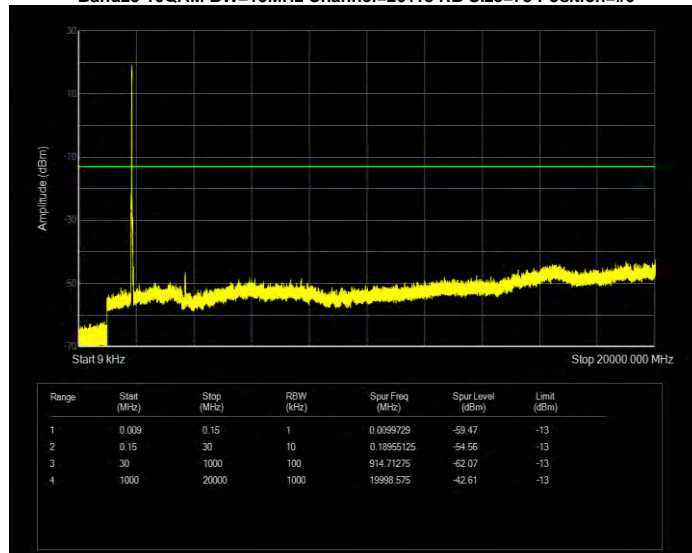

Band25 16QAM BW=15MHz Channel=26115 RB Size=75 Position=#0

Band25 16QAM BW=15MHz Channel=26365 RB Size=75 Position=#0