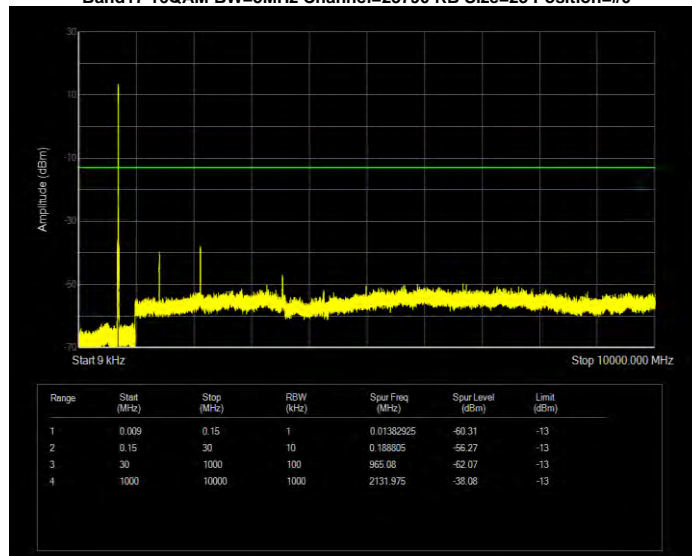

Band17 16QAM BW=5MHz Channel=23790 RB Size=25 Position=#0

Band17 16QAM BW=5MHz Channel=23825 RB Size=25 Position=#0