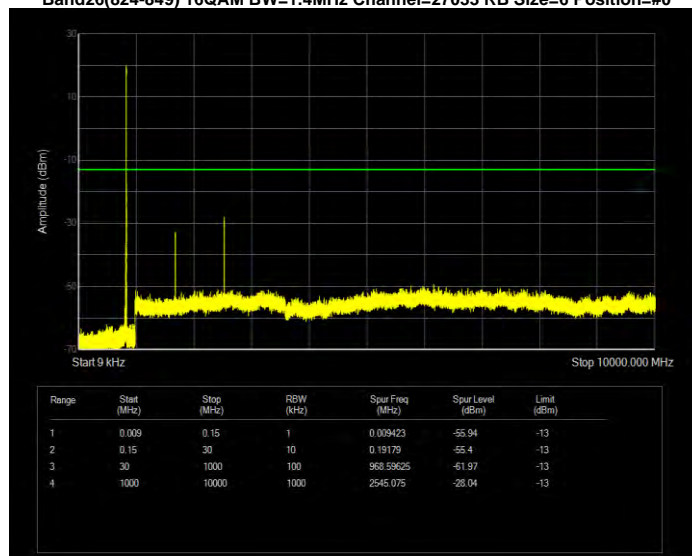

Band26(814-824) QPSK BW=10MHz Channel=26740 RB Size=50 Position=#0

Band26(814-824) QPSK BW=3MHz Channel=26705 RB Size=15 Position=#0

Band26(814-824) QPSK BW=3MHz Channel=26740 RB Size=15 Position=#0

Band26(814-824) QPSK BW=3MHz Channel=26775 RB Size=15 Position=#0

Band26(814-824) QPSK BW=5MHz Channel=26715 RB Size=25 Position=#0

Band26(814-824) QPSK BW=5MHz Channel=26740 RB Size=25 Position=#0

Band26(814-824) QPSK BW=5MHz Channel=26765 RB Size=25 Position=#0

Band26(824-849) 16QAM BW=1.4MHz Channel=26797 RB Size=6 Position=#0

Band26(824-849) 16QAM BW=1.4MHz Channel=26915 RB Size=6 Position=#0

Band26(824-849) 16QAM BW=1.4MHz Channel=27033 RB Size=6 Position=#0

Band26(824-849) 16QAM BW=10MHz Channel=26840 RB Size=50 Position=#0