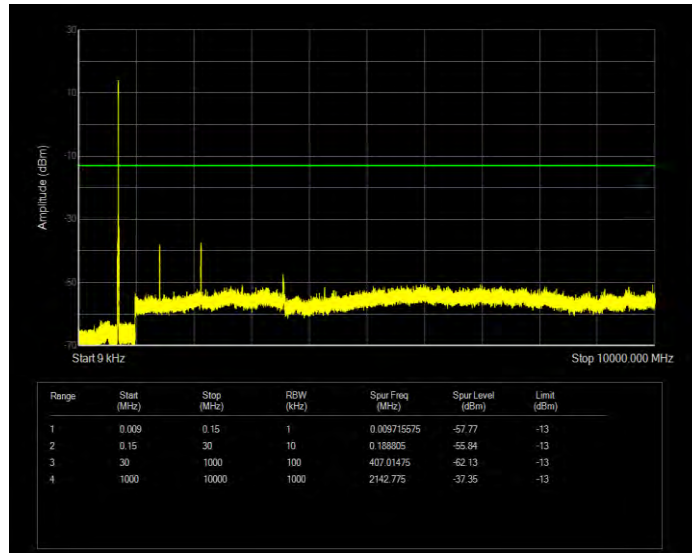

Band17 QPSK BW=5MHz Channel=23825 RB Size=25 Position=#0

Band25 16QAM BW=1.4MHz Channel=26047 RB Size=6 Position=#0