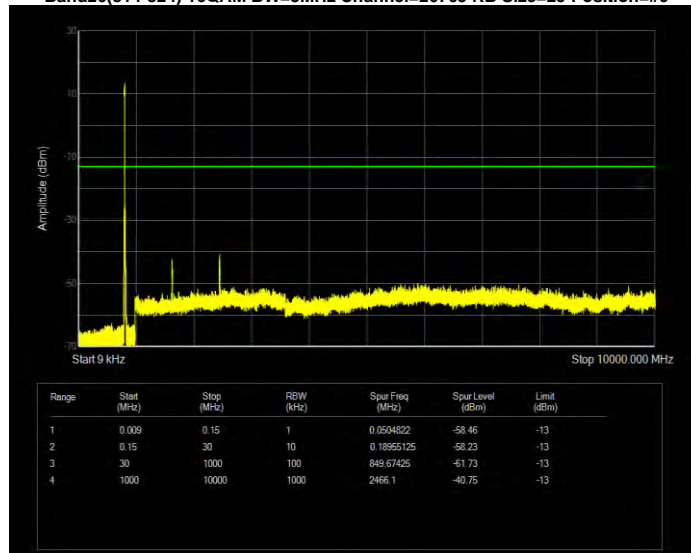

Band26(814-824) 16QAM BW=3MHz Channel=26740 RB Size=15 Position=#0

Band26(814-824) 16QAM BW=3MHz Channel=26775 RB Size=15 Position=#0

Band26(814-824) 16QAM BW=5MHz Channel=26715 RB Size=25 Position=#0

Band26(814-824) 16QAM BW=5MHz Channel=26740 RB Size=25 Position=#0

Band26(814-824) 16QAM BW=5MHz Channel=26765 RB Size=25 Position=#0

Band26(814-824) QPSK BW=1.4MHz Channel=26697 RB Size=6 Position=#0

Band26(814-824) QPSK BW=1.4MHz Channel=26740 RB Size=6 Position=#0

Band26(814-824) QPSK BW=1.4MHz Channel=26783 RB Size=6 Position=#0