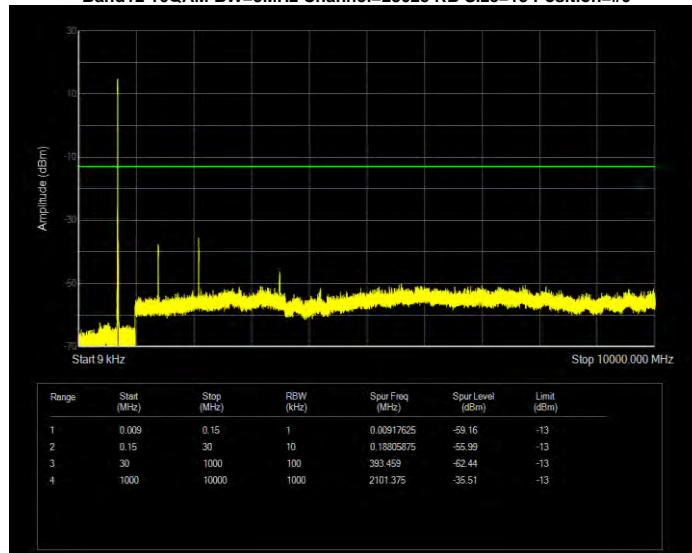

Band12 16QAM BW=3MHz Channel=23025 RB Size=15 Position=#0

Band12 16QAM BW=3MHz Channel=23095 RB Size=15 Position=#0