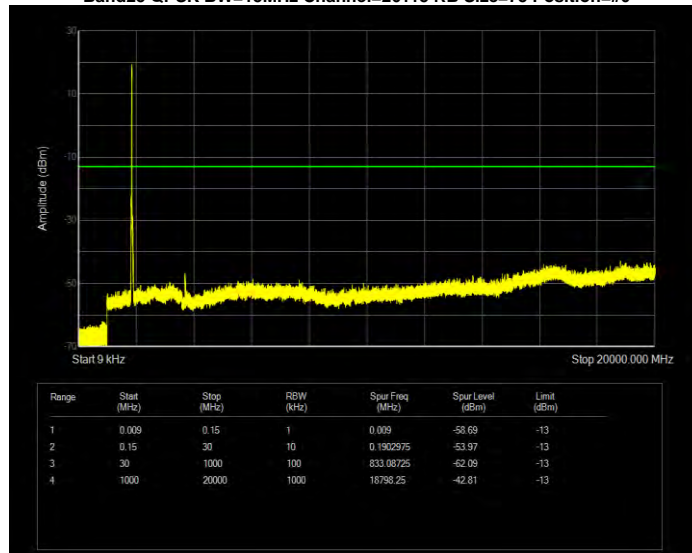

Band25 QPSK BW=15MHz Channel=26115 RB Size=75 Position=#0

Band25 QPSK BW=15MHz Channel=26365 RB Size=75 Position=#0