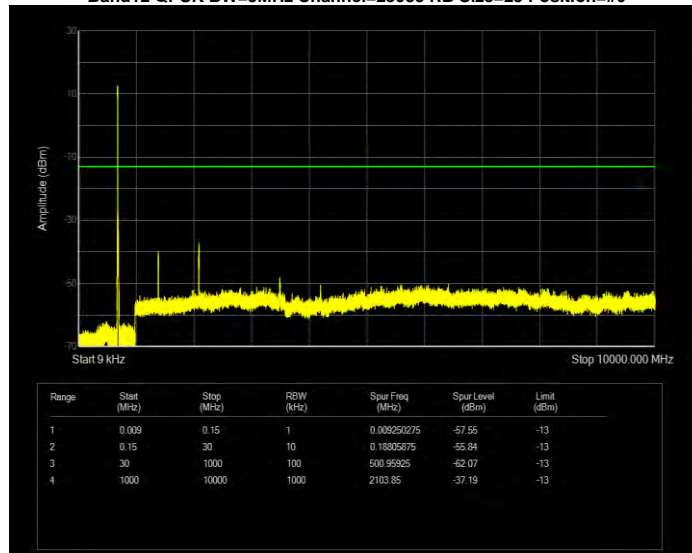

Band12 QPSK BW=3MHz Channel=23025 RB Size=15 Position=#0

Band12 QPSK BW=3MHz Channel=23095 RB Size=15 Position=#0

Band12 QPSK BW=3MHz Channel=23165 RB Size=15 Position=#0

Band12 QPSK BW=5MHz Channel=23035 RB Size=25 Position=#0