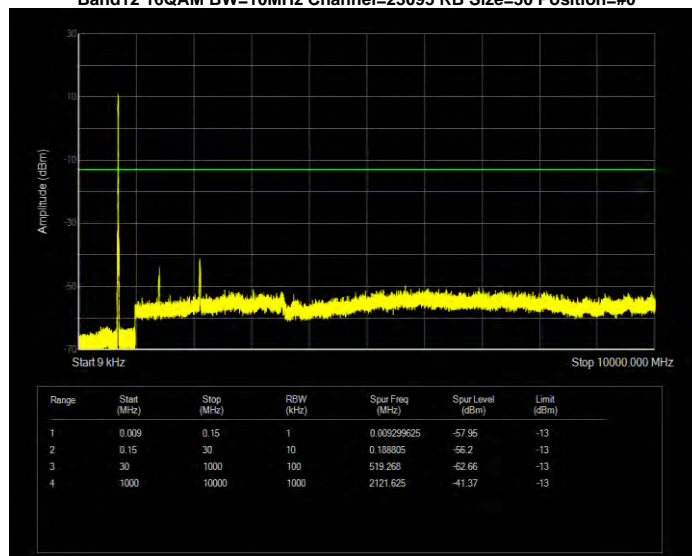

Band12 16QAM BW=10MHz Channel=23095 RB Size=50 Position=#0

Band12 16QAM BW=10MHz Channel=23130 RB Size=50 Position=#0