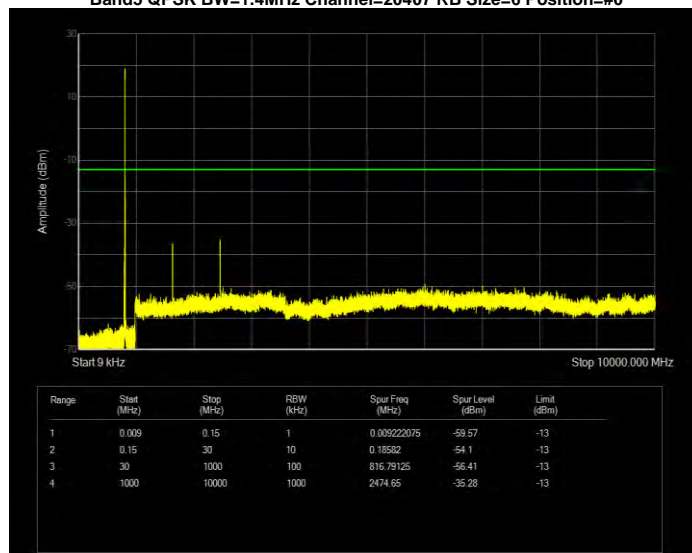

Band5 16QAM BW=1.4MHz Channel=20643 RB Size=6 Position=#0

Band5 16QAM BW=10MHz Channel=20450 RB Size=50 Position=#0

Band5 16QAM BW=10MHz Channel=20525 RB Size=50 Position=#0

Band5 16QAM BW=10MHz Channel=20600 RB Size=50 Position=#0

Band5 16QAM BW=3MHz Channel=20415 RB Size=15 Position=#0

Band5 16QAM BW=3MHz Channel=20525 RB Size=15 Position=#0

Band5 16QAM BW=3MHz Channel=20635 RB Size=15 Position=#0

Band5 16QAM BW=5MHz Channel=20425 RB Size=25 Position=#0

Band5 16QAM BW=5MHz Channel=20525 RB Size=25 Position=#0

Band5 16QAM BW=5MHz Channel=20625 RB Size=25 Position=#0

Band5 QPSK BW=1.4MHz Channel=20407 RB Size=6 Position=#0

Band5 QPSK BW=1.4MHz Channel=20525 RB Size=6 Position=#0