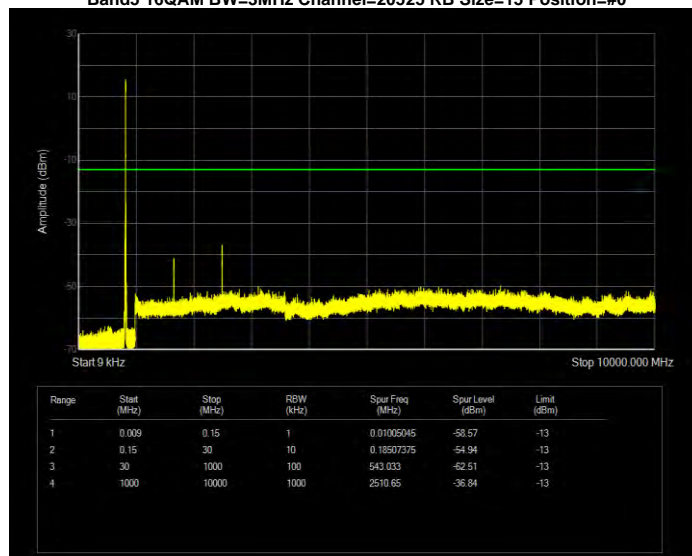

Band5 16QAM BW=1.4MHz Channel=20643 RB Size=6 Position=#0

Band5 16QAM BW=10MHz Channel=20450 RB Size=50 Position=#0

Band5 16QAM BW=10MHz Channel=20525 RB Size=50 Position=#0

Band5 16QAM BW=10MHz Channel=20600 RB Size=50 Position=#0

Band5 16QAM BW=3MHz Channel=20415 RB Size=15 Position=#0

Band5 16QAM BW=3MHz Channel=20525 RB Size=15 Position=#0

Band5 16QAM BW=3MHz Channel=20635 RB Size=15 Position=#0

Band5 16QAM BW=5MHz Channel=20425 RB Size=25 Position=#0