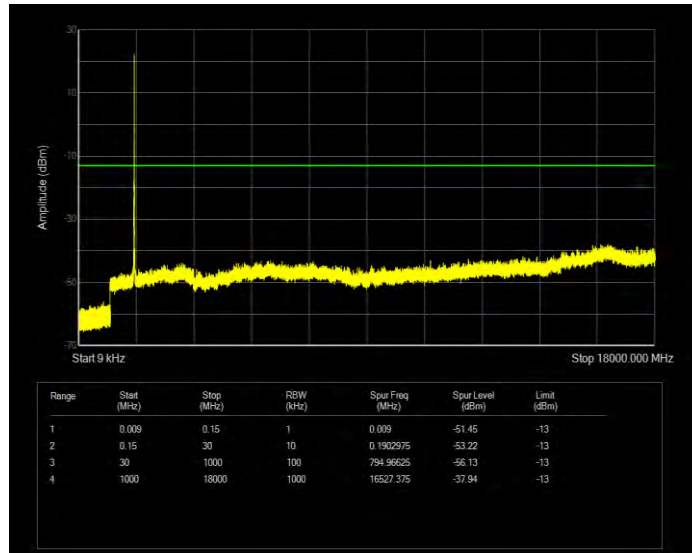

Band4 QPSK BW=3MHz Channel=20385 RB Size=15 Position=#0

Band4 QPSK BW=5MHz Channel=19975 RB Size=25 Position=#0