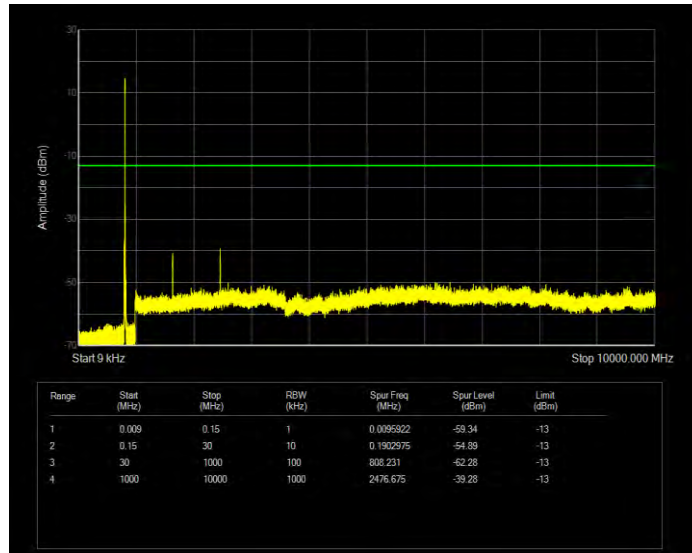

Band26(824-849) 16QAM BW=3MHz Channel=26805 RB Size=15 Position=#0

Band26(824-849) 16QAM BW=3MHz Channel=26915 RB Size=15 Position=#0