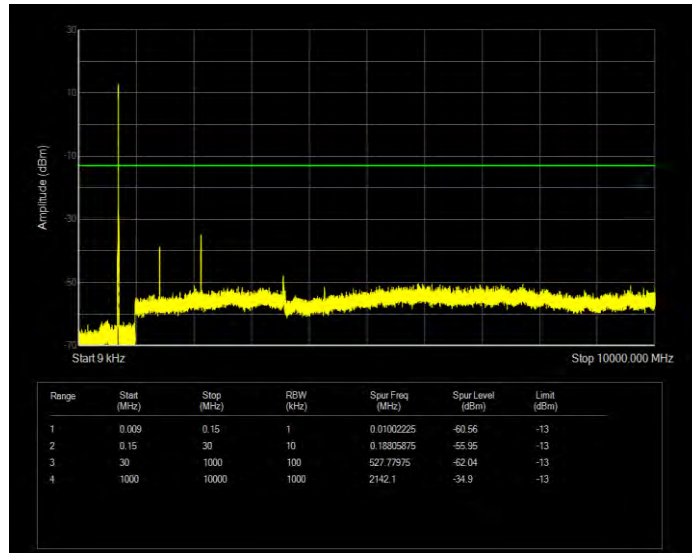

Band12 16QAM BW=5MHz Channel=23155 RB Size=25 Position=#0

Band12 QPSK BW=1.4MHz Channel=23017 RB Size=6 Position=#0