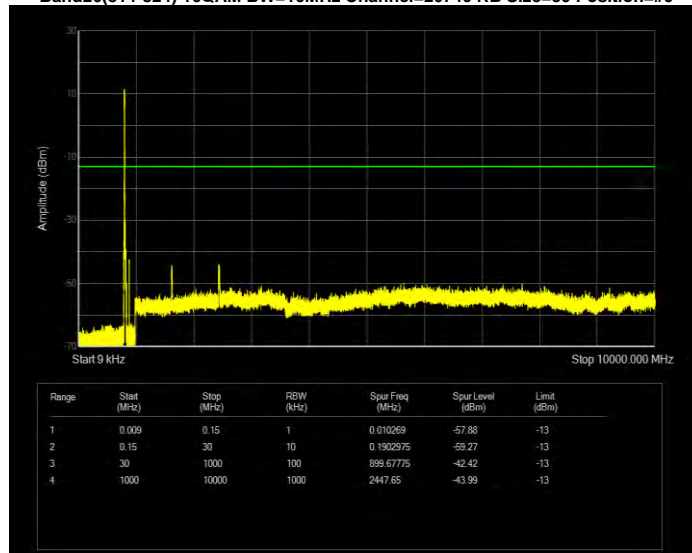

Band25 QPSK BW=5MHz Channel=26365 RB Size=25 Position=#0

Band25 QPSK BW=5MHz Channel=26665 RB Size=25 Position=#0

Band26(814-824) 16QAM BW=1.4MHz Channel=26697 RB Size=6 Position=#0

Band26(814-824) 16QAM BW=1.4MHz Channel=26740 RB Size=6 Position=#0

Band26(814-824) 16QAM BW=1.4MHz Channel=26783 RB Size=6 Position=#0

Band26(814-824) 16QAM BW=10MHz Channel=26740 RB Size=50 Position=#0

Band26(814-824) 16QAM BW=3MHz Channel=26705 RB Size=15 Position=#0