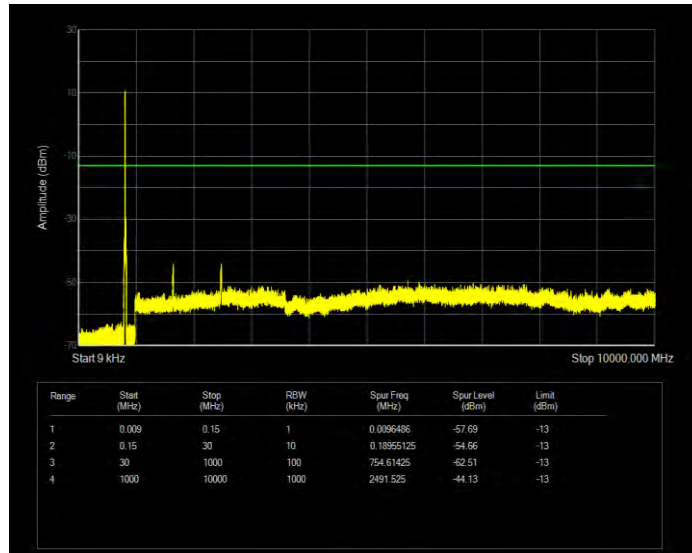

Band26(814-824) QPSK BW=5MHz Channel=26715 RB Size=25 Position=#0

Band26(814-824) QPSK BW=5MHz Channel=26740 RB Size=25 Position=#0

Band26(814-824) QPSK BW=5MHz Channel=26765 RB Size=25 Position=#0

Band26(824-849) 16QAM BW=1.4MHz Channel=26797 RB Size=6 Position=#0

Band26(824-849) 16QAM BW=1.4MHz Channel=26915 RB Size=6 Position=#0

Band26(824-849) 16QAM BW=1.4MHz Channel=27033 RB Size=6 Position=#0

Band26(824-849) 16QAM BW=10MHz Channel=26840 RB Size=50 Position=#0