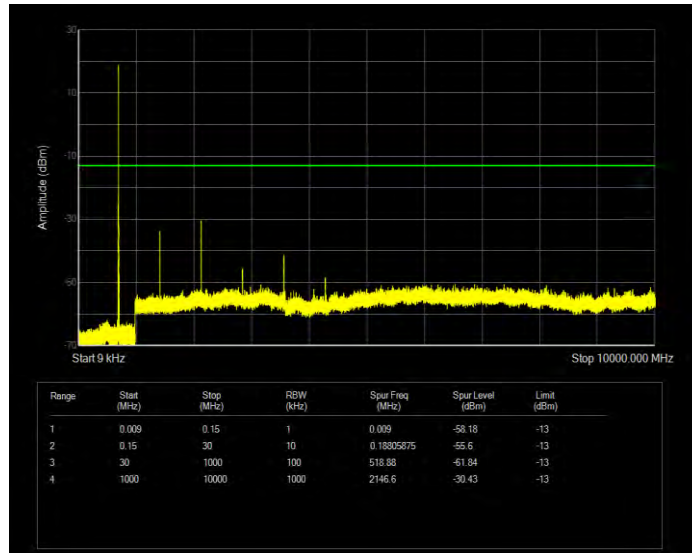

Band12 QPSK BW=1.4MHz Channel=23173 RB Size=6 Position=#0

Band12 QPSK BW=10MHz Channel=23060 RB Size=50 Position=#0