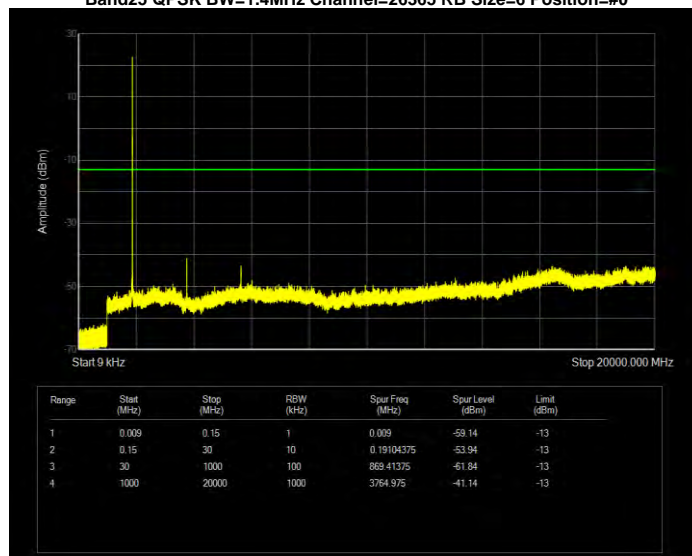

Band25 QPSK BW=1.4MHz Channel=26365 RB Size=6 Position=#0

Band25 QPSK BW=1.4MHz Channel=26683 RB Size=6 Position=#0