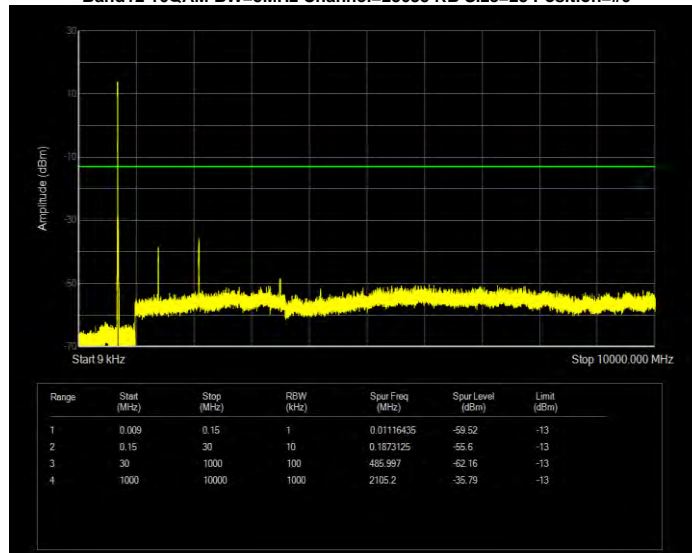

Band12 16QAM BW=3MHz Channel=23025 RB Size=15 Position=#0

Band12 16QAM BW=3MHz Channel=23095 RB Size=15 Position=#0

Band12 16QAM BW=3MHz Channel=23165 RB Size=15 Position=#0

Band12 16QAM BW=5MHz Channel=23035 RB Size=25 Position=#0