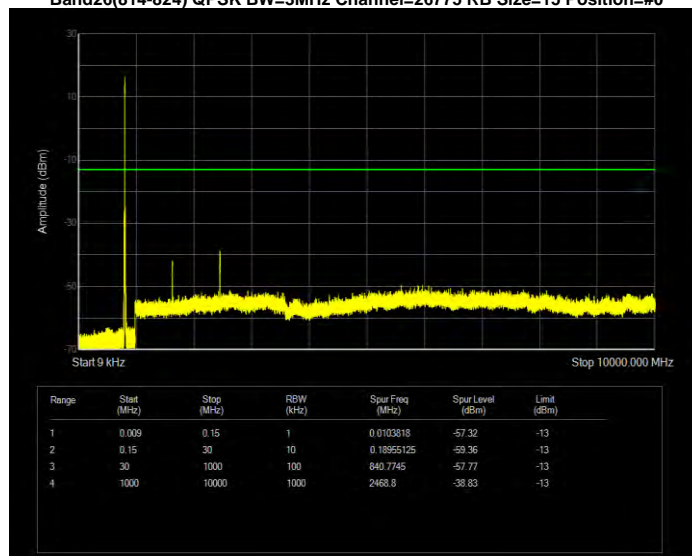

Band26(814-824) QPSK BW=10MHz Channel=26740 RB Size=50 Position=#0

Band26(814-824) QPSK BW=3MHz Channel=26705 RB Size=15 Position=#0

Band26(814-824) QPSK BW=3MHz Channel=26740 RB Size=15 Position=#0

Band26(814-824) QPSK BW=3MHz Channel=26775 RB Size=15 Position=#0

Band26(814-824) QPSK BW=5MHz Channel=26715 RB Size=25 Position=#0

Band26(814-824) QPSK BW=5MHz Channel=26740 RB Size=25 Position=#0

Band26(814-824) QPSK BW=5MHz Channel=26765 RB Size=25 Position=#0

Band26(824-849) 16QAM BW=1.4MHz Channel=26797 RB Size=6 Position=#0