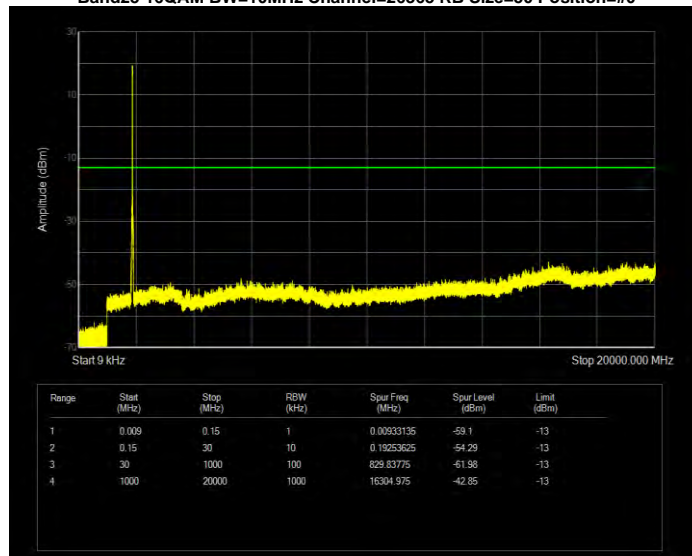

Band17 QPSK BW=5MHz Channel=23790 RB Size=25 Position=#0

Band17 QPSK BW=5MHz Channel=23825 RB Size=25 Position=#0

Band25 16QAM BW=1.4MHz Channel=26047 RB Size=6 Position=#0

Band25 16QAM BW=1.4MHz Channel=26365 RB Size=6 Position=#0

Band25 16QAM BW=1.4MHz Channel=26683 RB Size=6 Position=#0

Band25 16QAM BW=10MHz Channel=26090 RB Size=50 Position=#0

Band25 16QAM BW=10MHz Channel=26365 RB Size=50 Position=#0

Band25 16QAM BW=10MHz Channel=26640 RB Size=50 Position=#0