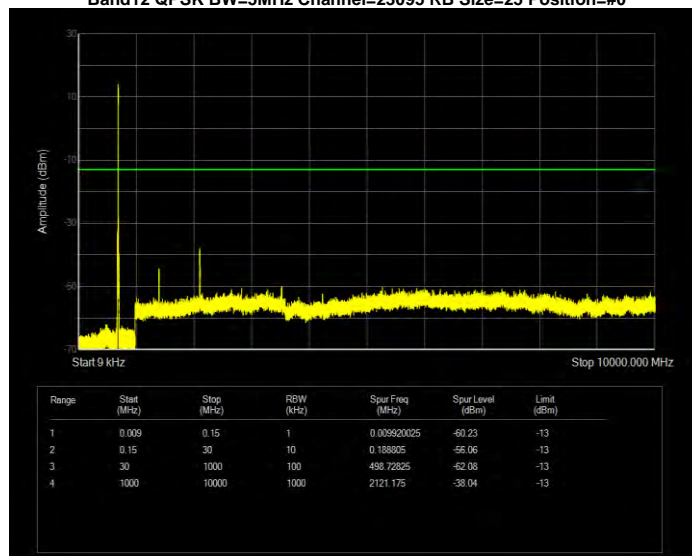

Band12 QPSK BW=5MHz Channel=23095 RB Size=25 Position=#0

Band12 QPSK BW=5MHz Channel=23155 RB Size=25 Position=#0