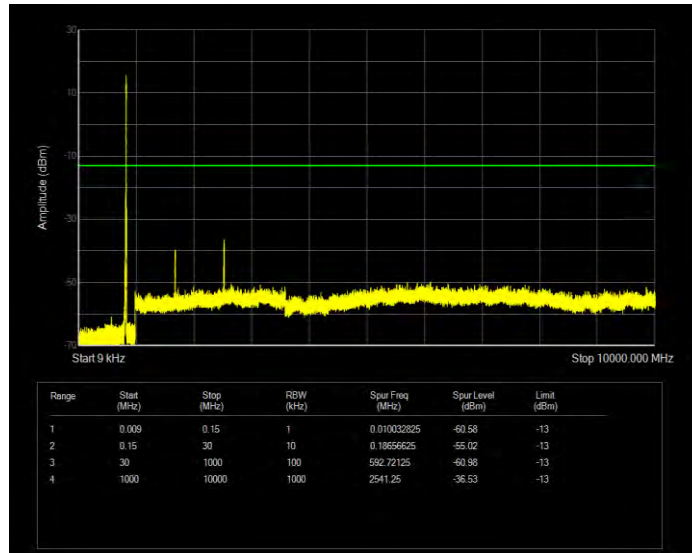

Band5 16QAM BW=1.4MHz Channel=20643 RB Size=6 Position=#0

Band5 16QAM BW=10MHz Channel=20450 RB Size=50 Position=#0

Band5 16QAM BW=10MHz Channel=20525 RB Size=50 Position=#0

Band5 16QAM BW=10MHz Channel=20600 RB Size=50 Position=#0

Band5 16QAM BW=3MHz Channel=20415 RB Size=15 Position=#0

Band5 16QAM BW=3MHz Channel=20525 RB Size=15 Position=#0

Band5 16QAM BW=3MHz Channel=20635 RB Size=15 Position=#0

Band5 16QAM BW=5MHz Channel=20425 RB Size=25 Position=#0

Band5 16QAM BW=5MHz Channel=20525 RB Size=25 Position=#0

Band5 16QAM BW=5MHz Channel=20625 RB Size=25 Position=#0

Band5 QPSK BW=1.4MHz Channel=20407 RB Size=6 Position=#0

Band5 QPSK BW=1.4MHz Channel=20525 RB Size=6 Position=#0