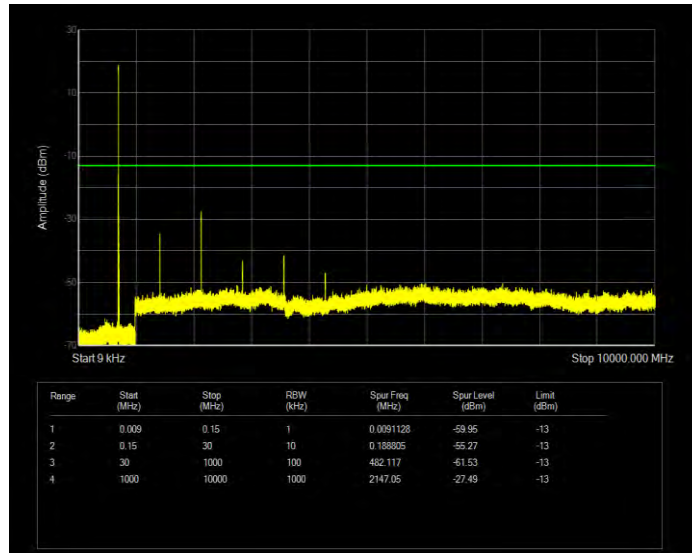

Band12 16QAM BW=1.4MHz Channel=23173 RB Size=6 Position=#0

Band12 16QAM BW=10MHz Channel=23060 RB Size=50 Position=#0