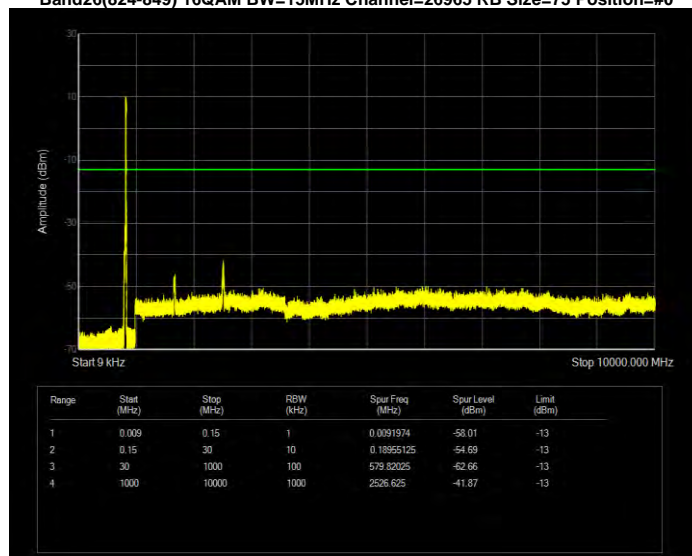

Band26(824-849) 16QAM BW=1.4MHz Channel=26915 RB Size=6 Position=#0

Band26(824-849) 16QAM BW=1.4MHz Channel=27033 RB Size=6 Position=#0

Band26(824-849) 16QAM BW=10MHz Channel=26840 RB Size=50 Position=#0

Band26(824-849) 16QAM BW=10MHz Channel=26915 RB Size=50 Position=#0

Band26(824-849) 16QAM BW=10MHz Channel=26990 RB Size=50 Position=#0

Band26(824-849) 16QAM BW=15MHz Channel=26865 RB Size=75 Position=#0

Band26(824-849) 16QAM BW=15MHz Channel=26915 RB Size=75 Position=#0

Band26(824-849) 16QAM BW=15MHz Channel=26965 RB Size=75 Position=#0

Band26(824-849) 16QAM BW=3MHz Channel=26805 RB Size=15 Position=#0