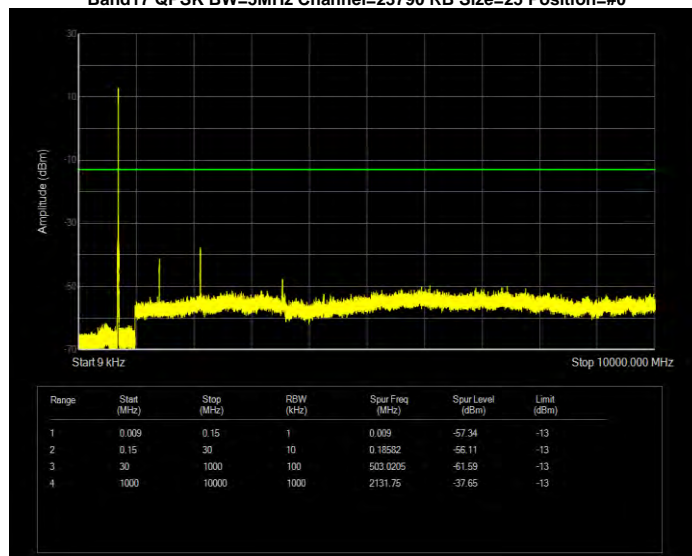

Band17 QPSK BW=5MHz Channel=23790 RB Size=25 Position=#0

Band17 QPSK BW=5MHz Channel=23825 RB Size=25 Position=#0