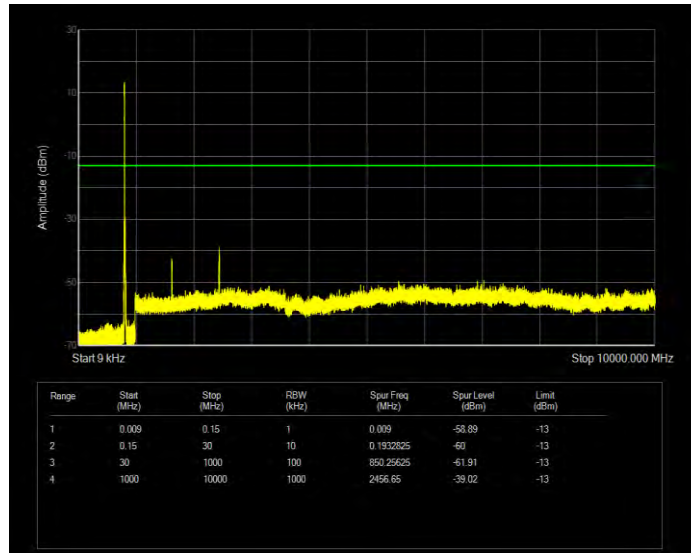

Band26(814-824) 16QAM BW=3MHz Channel=26740 RB Size=15 Position=#0

Band26(814-824) 16QAM BW=3MHz Channel=26775 RB Size=15 Position=#0

Band26(814-824) 16QAM BW=5MHz Channel=26715 RB Size=25 Position=#0

Band26(814-824) 16QAM BW=5MHz Channel=26740 RB Size=25 Position=#0