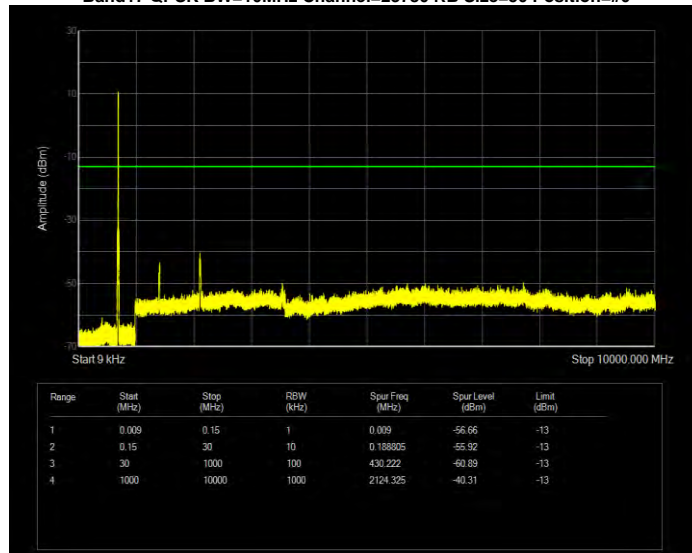

Band17 QPSK BW=10MHz Channel=23780 RB Size=50 Position=#0

Band17 QPSK BW=10MHz Channel=23790 RB Size=50 Position=#0