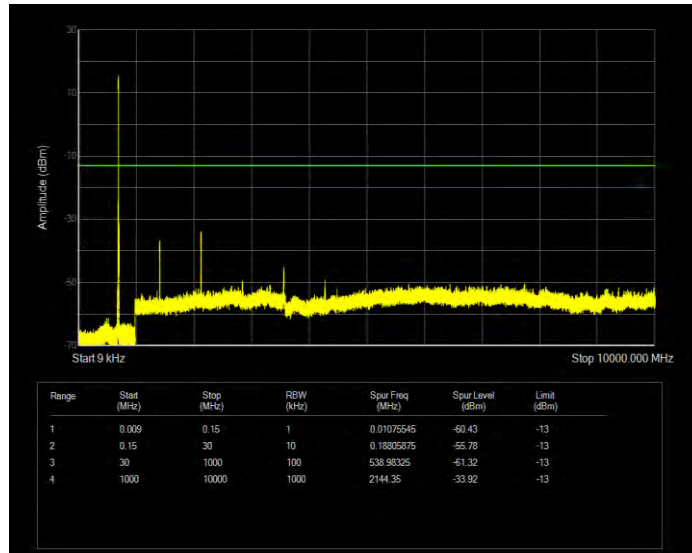

Band12 16QAM BW=3MHz Channel=23165 RB Size=15 Position=#0

Band12 16QAM BW=5MHz Channel=23035 RB Size=25 Position=#0