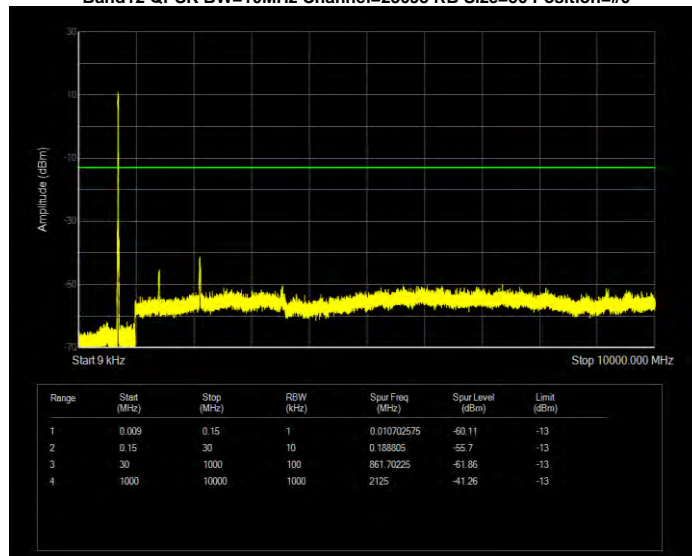

Band12 QPSK BW=10MHz Channel=23095 RB Size=50 Position=#0

Band12 QPSK BW=10MHz Channel=23130 RB Size=50 Position=#0