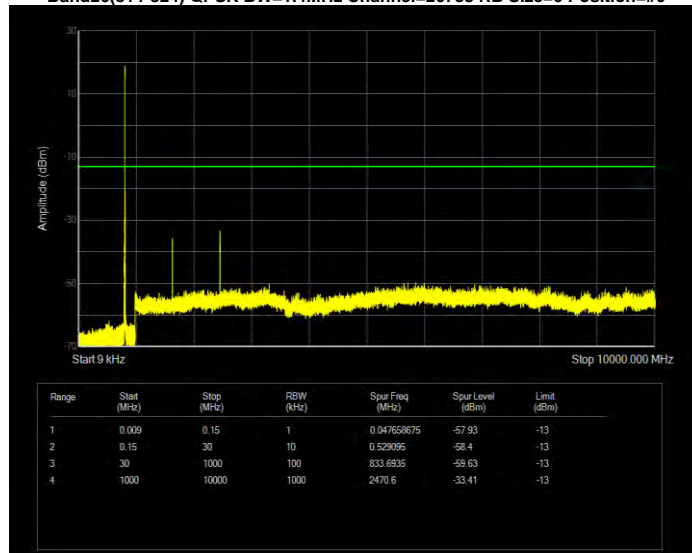

Band26(814-824) 16QAM BW=5MHz Channel=26765 RB Size=25 Position=#0

Band26(814-824) QPSK BW=1.4MHz Channel=26697 RB Size=6 Position=#0

Band26(814-824) QPSK BW=1.4MHz Channel=26740 RB Size=6 Position=#0

Band26(814-824) QPSK BW=1.4MHz Channel=26783 RB Size=6 Position=#0