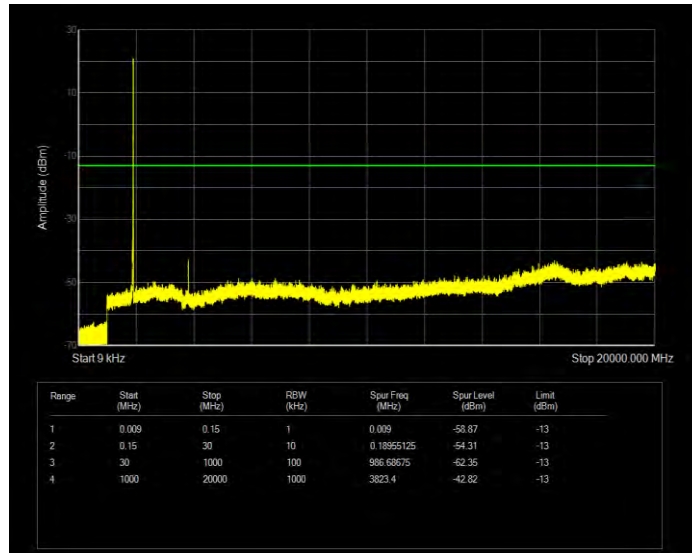

Band25 16QAM BW=3MHz Channel=26675 RB Size=15 Position=#0

Band25 16QAM BW=5MHz Channel=26065 RB Size=25 Position=#0

Band25 16QAM BW=5MHz Channel=26365 RB Size=25 Position=#0

Band25 16QAM BW=5MHz Channel=26665 RB Size=25 Position=#0