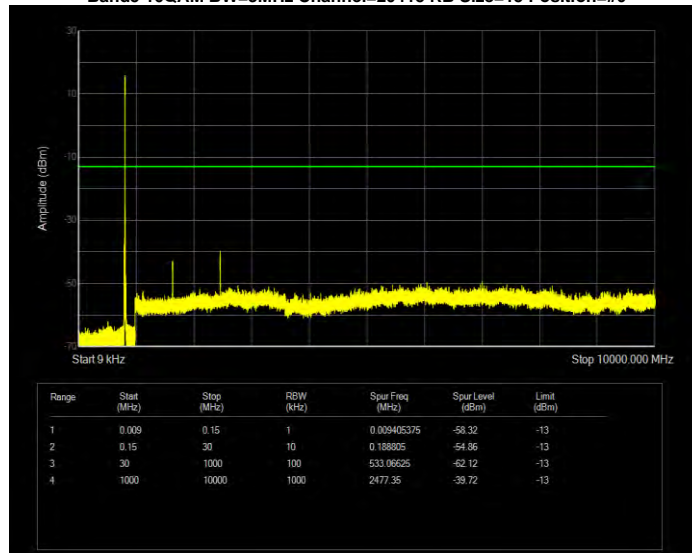

Band5 16QAM BW=1.4MHz Channel=20643 RB Size=6 Position=#0

Band5 16QAM BW=10MHz Channel=20450 RB Size=50 Position=#0

Band5 16QAM BW=10MHz Channel=20525 RB Size=50 Position=#0

Band5 16QAM BW=10MHz Channel=20600 RB Size=50 Position=#0

Band5 16QAM BW=3MHz Channel=20415 RB Size=15 Position=#0

Band5 16QAM BW=3MHz Channel=20525 RB Size=15 Position=#0

Band5 16QAM BW=3MHz Channel=20635 RB Size=15 Position=#0

Band5 16QAM BW=5MHz Channel=20425 RB Size=25 Position=#0