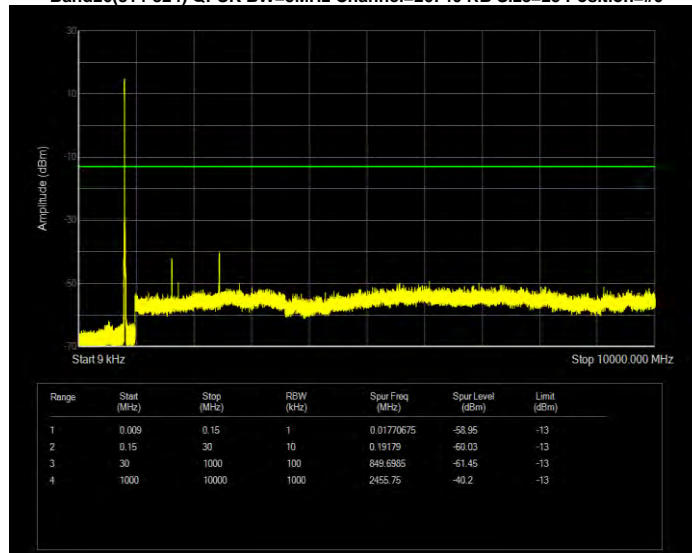

Band26(814-824) QPSK BW=5MHz Channel=26740 RB Size=25 Position=#0

Band26(814-824) QPSK BW=5MHz Channel=26765 RB Size=25 Position=#0