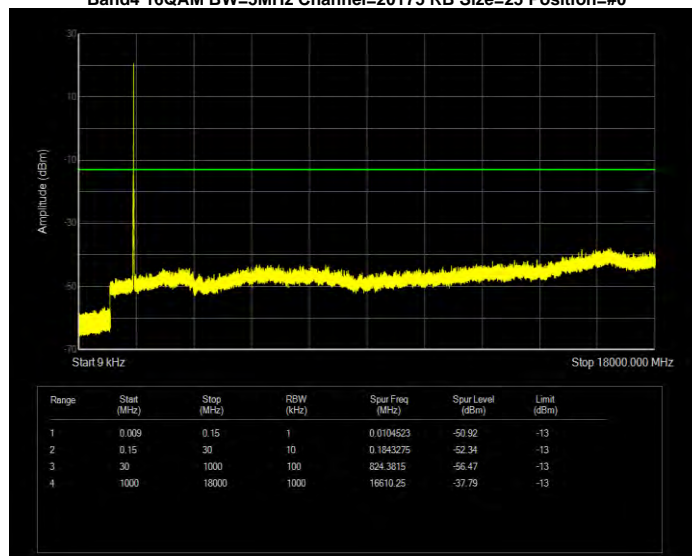

Band4 16QAM BW=15MHz Channel=20025 RB Size=75 Position=#0

Band4 16QAM BW=15MHz Channel=20175 RB Size=75 Position=#0

Band4 16QAM BW=15MHz Channel=20325 RB Size=75 Position=#0

Band4 16QAM BW=20MHz Channel=20050 RB Size=100 Position=#0

Band4 16QAM BW=20MHz Channel=20175 RB Size=100 Position=#0

Band4 16QAM BW=20MHz Channel=20300 RB Size=100 Position=#0

Band4 16QAM BW=3MHz Channel=19965 RB Size=15 Position=#0

Band4 16QAM BW=3MHz Channel=20175 RB Size=15 Position=#0

Band4 16QAM BW=3MHz Channel=20385 RB Size=15 Position=#0

Band4 16QAM BW=5MHz Channel=19975 RB Size=25 Position=#0

Band4 16QAM BW=5MHz Channel=20175 RB Size=25 Position=#0

Band4 16QAM BW=5MHz Channel=20375 RB Size=25 Position=#0