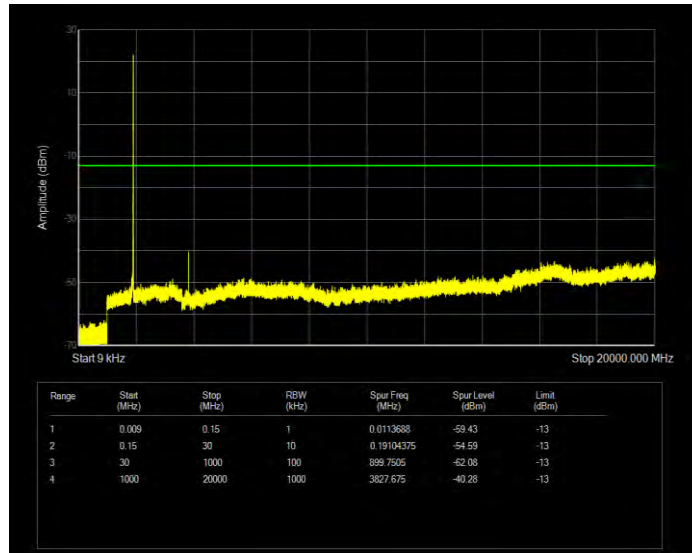

Band25 QPSK BW=3MHz Channel=26675 RB Size=15 Position=#0

Band25 QPSK BW=5MHz Channel=26065 RB Size=25 Position=#0