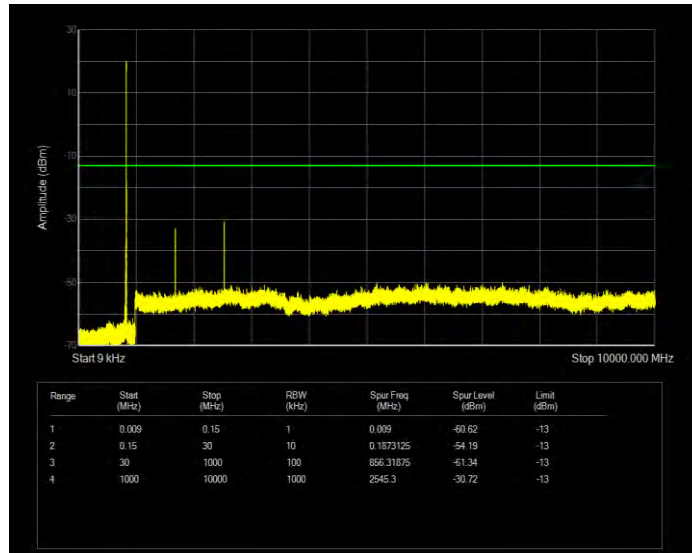

Band4 QPSK BW=5MHz Channel=20175 RB Size=25 Position=#0

Band4 QPSK BW=5MHz Channel=20375 RB Size=25 Position=#0

Band5 16QAM BW=1.4MHz Channel=20407 RB Size=6 Position=#0

Band5 16QAM BW=1.4MHz Channel=20525 RB Size=6 Position=#0

Band5 16QAM BW=1.4MHz Channel=20643 RB Size=6 Position=#0

Band5 16QAM BW=10MHz Channel=20450 RB Size=50 Position=#0

Band5 16QAM BW=10MHz Channel=20525 RB Size=50 Position=#0

Band5 16QAM BW=10MHz Channel=20600 RB Size=50 Position=#0