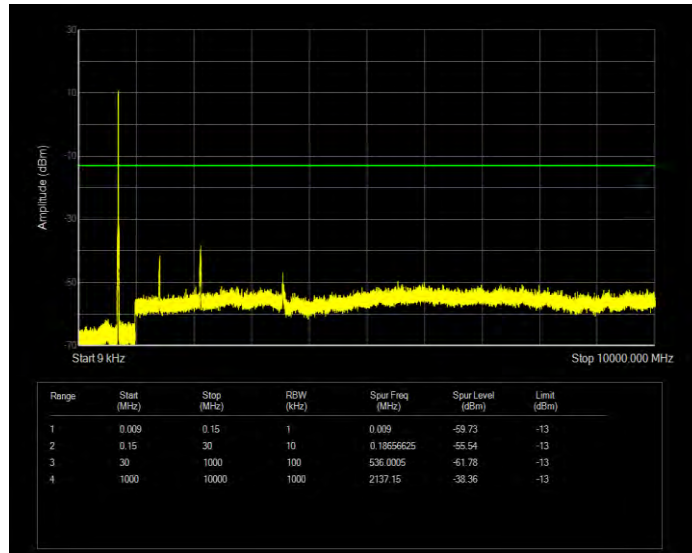

Band17 16QAM BW=10MHz Channel=23800 RB Size=50 Position=#0

Band17 16QAM BW=5MHz Channel=23755 RB Size=25 Position=#0