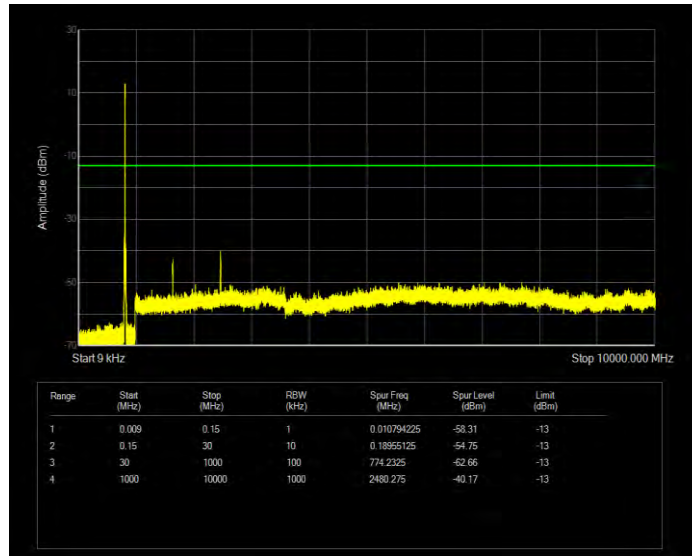

Band26(824-849) 16QAM BW=15MHz Channel=26915 RB Size=75 Position=#0

Band26(824-849) 16QAM BW=15MHz Channel=26965 RB Size=75 Position=#0

Band26(824-849) 16QAM BW=3MHz Channel=26805 RB Size=15 Position=#0

Band26(824-849) 16QAM BW=3MHz Channel=26915 RB Size=15 Position=#0

Band26(824-849) 16QAM BW=3MHz Channel=27025 RB Size=15 Position=#0

Band26(824-849) 16QAM BW=5MHz Channel=26815 RB Size=25 Position=#0

Band26(824-849) 16QAM BW=5MHz Channel=26915 RB Size=25 Position=#0