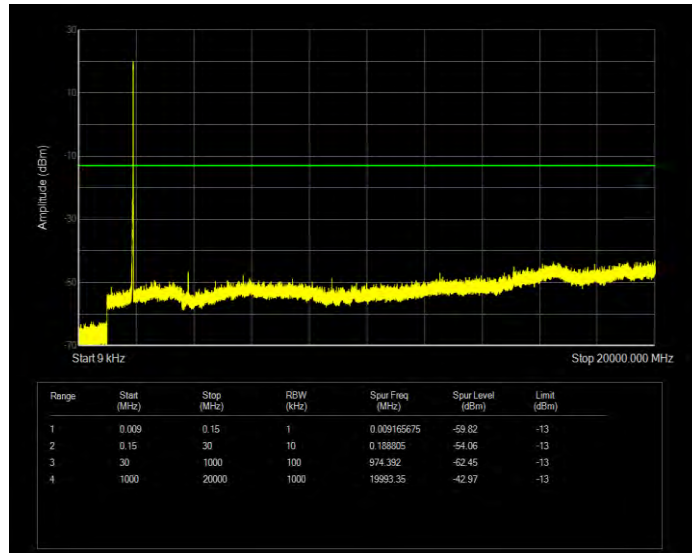

Band25 QPSK BW=10MHz Channel=26640 RB Size=50 Position=#0

Band25 QPSK BW=15MHz Channel=26115 RB Size=75 Position=#0