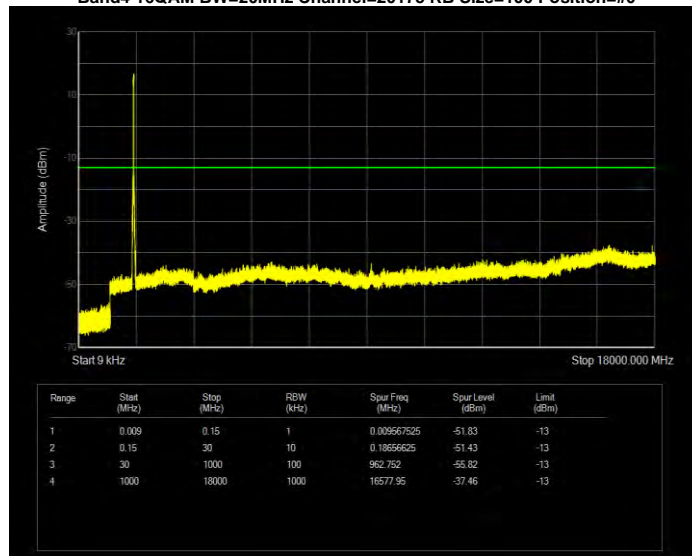

Band4 16QAM BW=15MHz Channel=20025 RB Size=75 Position=#0

Band4 16QAM BW=15MHz Channel=20175 RB Size=75 Position=#0

Band4 16QAM BW=15MHz Channel=20325 RB Size=75 Position=#0

Band4 16QAM BW=20MHz Channel=20050 RB Size=100 Position=#0

Band4 16QAM BW=20MHz Channel=20175 RB Size=100 Position=#0

Band4 16QAM BW=20MHz Channel=20300 RB Size=100 Position=#0

Band4 16QAM BW=3MHz Channel=19965 RB Size=15 Position=#0

Band4 16QAM BW=3MHz Channel=20175 RB Size=15 Position=#0