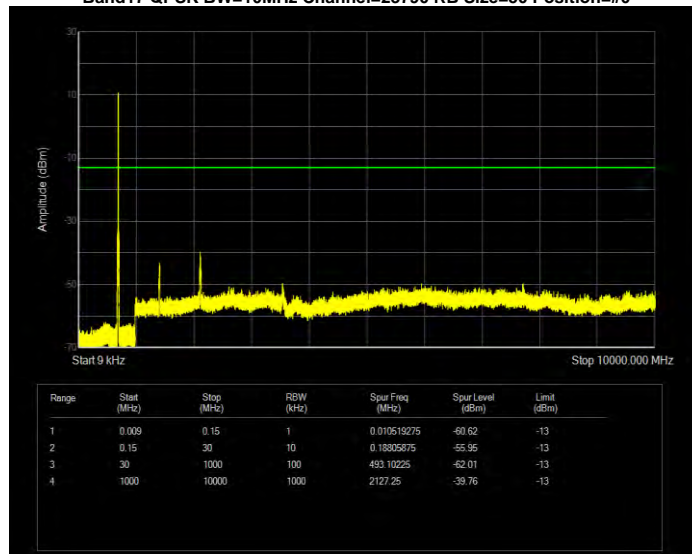

Band17 QPSK BW=10MHz Channel=23790 RB Size=50 Position=#0

Band17 QPSK BW=10MHz Channel=23800 RB Size=50 Position=#0