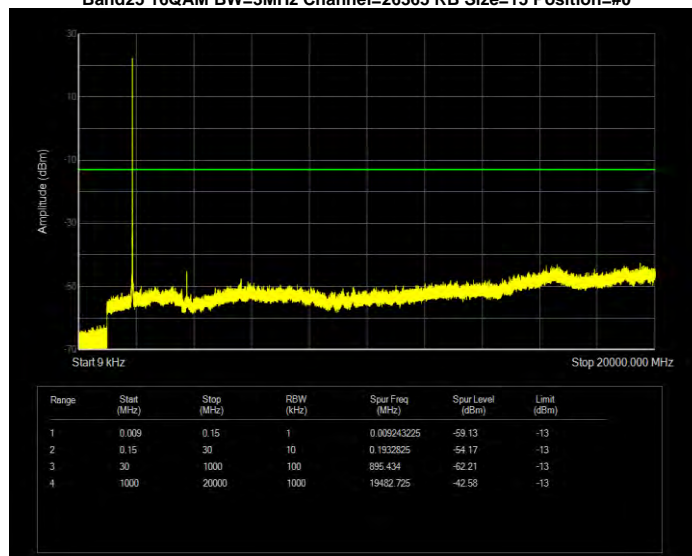

Band25 16QAM BW=20MHz Channel=26365 RB Size=100 Position=#0

Band25 16QAM BW=20MHz Channel=26590 RB Size=100 Position=#0

Band25 16QAM BW=3MHz Channel=26055 RB Size=15 Position=#0

Band25 16QAM BW=3MHz Channel=26365 RB Size=15 Position=#0