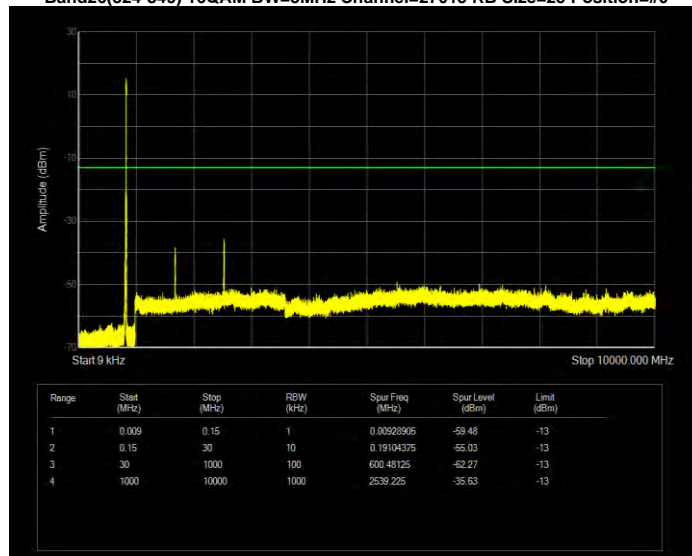

Band26(824-849) 16QAM BW=3MHz Channel=26915 RB Size=15 Position=#0

Band26(824-849) 16QAM BW=3MHz Channel=27025 RB Size=15 Position=#0

Band26(824-849) 16QAM BW=5MHz Channel=26815 RB Size=25 Position=#0

Band26(824-849) 16QAM BW=5MHz Channel=26915 RB Size=25 Position=#0

Band26(824-849) 16QAM BW=5MHz Channel=27015 RB Size=25 Position=#0

Band26(824-849) QPSK BW=1.4MHz Channel=26797 RB Size=6 Position=#0