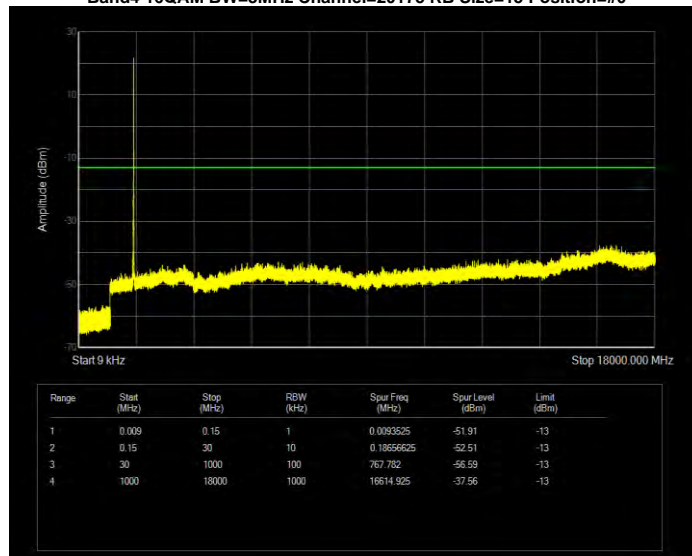

Band4 16QAM BW=15MHz Channel=20025 RB Size=75 Position=#0

Band4 16QAM BW=15MHz Channel=20175 RB Size=75 Position=#0

Band4 16QAM BW=15MHz Channel=20325 RB Size=75 Position=#0

Band4 16QAM BW=20MHz Channel=20050 RB Size=100 Position=#0

Band4 16QAM BW=20MHz Channel=20175 RB Size=100 Position=#0

Band4 16QAM BW=20MHz Channel=20300 RB Size=100 Position=#0

Band4 16QAM BW=3MHz Channel=19965 RB Size=15 Position=#0

Band4 16QAM BW=3MHz Channel=20175 RB Size=15 Position=#0

Band4 16QAM BW=3MHz Channel=20385 RB Size=15 Position=#0

Band4 16QAM BW=5MHz Channel=19975 RB Size=25 Position=#0

Band4 16QAM BW=5MHz Channel=20175 RB Size=25 Position=#0

Band4 16QAM BW=5MHz Channel=20375 RB Size=25 Position=#0