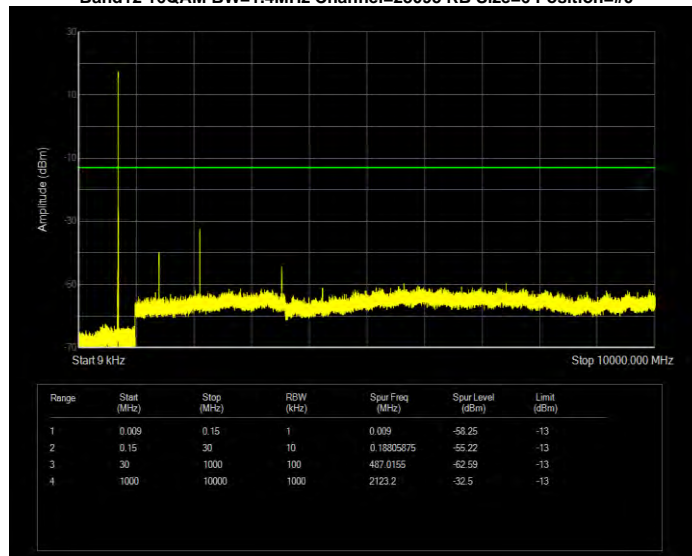

Band5 QPSK BW=5MHz Channel=20525 RB Size=25 Position=#0

Band5 QPSK BW=5MHz Channel=20625 RB Size=25 Position=#0

Band12 16QAM BW=1.4MHz Channel=23017 RB Size=6 Position=#0

Band12 16QAM BW=1.4MHz Channel=23095 RB Size=6 Position=#0