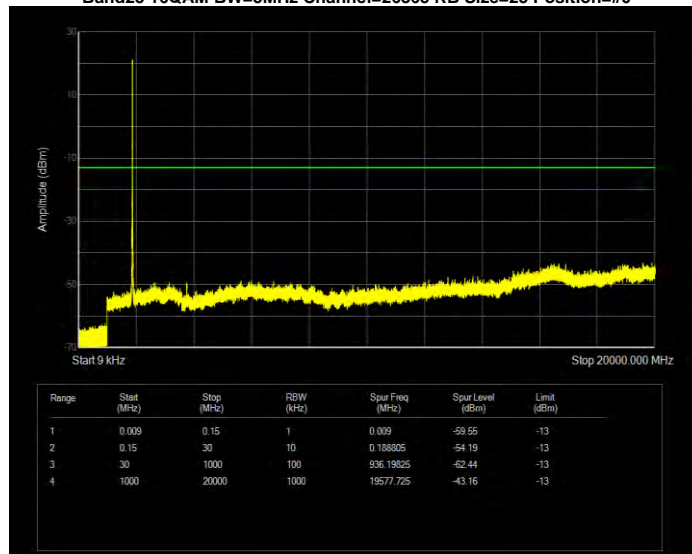

Band25 16QAM BW=5MHz Channel=26365 RB Size=25 Position=#0

Band25 16QAM BW=5MHz Channel=26665 RB Size=25 Position=#0