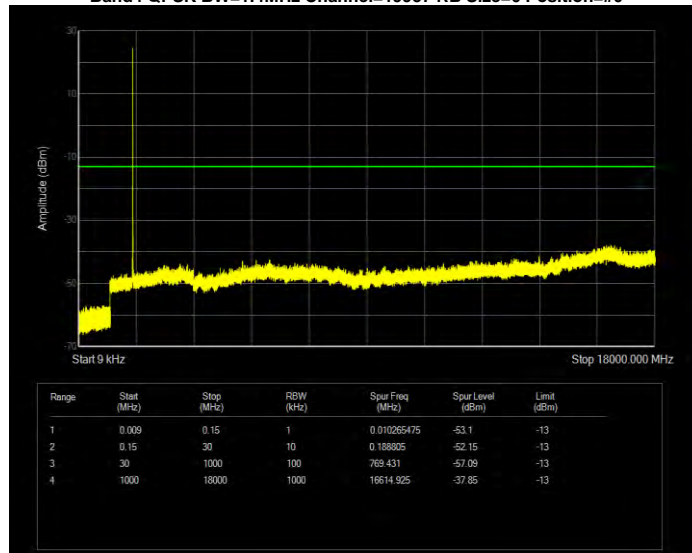

Band4 16QAM BW=20MHz Channel=20175 RB Size=100 Position=#0

Band4 16QAM BW=20MHz Channel=20300 RB Size=100 Position=#0

Band4 16QAM BW=3MHz Channel=19965 RB Size=15 Position=#0

Band4 16QAM BW=3MHz Channel=20175 RB Size=15 Position=#0

Band4 16QAM BW=3MHz Channel=20385 RB Size=15 Position=#0

Band4 16QAM BW=5MHz Channel=19975 RB Size=25 Position=#0

Band4 16QAM BW=5MHz Channel=20175 RB Size=25 Position=#0

Band4 16QAM BW=5MHz Channel=20375 RB Size=25 Position=#0

Band4 QPSK BW=1.4MHz Channel=19957 RB Size=6 Position=#0

Band4 QPSK BW=1.4MHz Channel=20175 RB Size=6 Position=#0

Band4 QPSK BW=1.4MHz Channel=20393 RB Size=6 Position=#0

Band4 QPSK BW=10MHz Channel=20000 RB Size=50 Position=#0