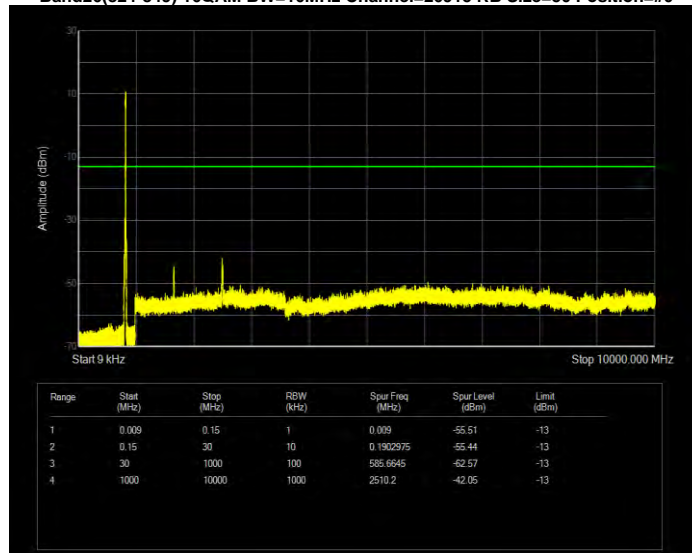

Band26(824-849) 16QAM BW=1.4MHz Channel=26915 RB Size=6 Position=#0

Band26(824-849) 16QAM BW=1.4MHz Channel=27033 RB Size=6 Position=#0

Band26(824-849) 16QAM BW=10MHz Channel=26840 RB Size=50 Position=#0

Band26(824-849) 16QAM BW=10MHz Channel=26915 RB Size=50 Position=#0

Band26(824-849) 16QAM BW=10MHz Channel=26990 RB Size=50 Position=#0

Band26(824-849) 16QAM BW=15MHz Channel=26865 RB Size=75 Position=#0