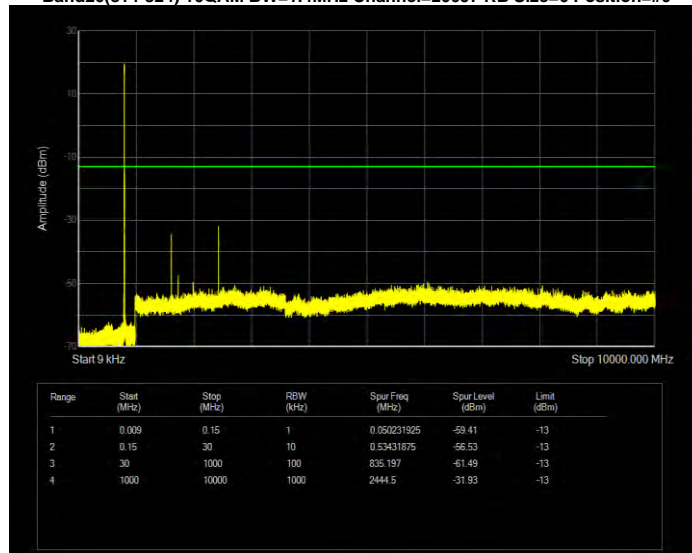

Band26(814-824) 16QAM BW=1.4MHz Channel=26697 RB Size=6 Position=#0

Band26(814-824) 16QAM BW=1.4MHz Channel=26740 RB Size=6 Position=#0