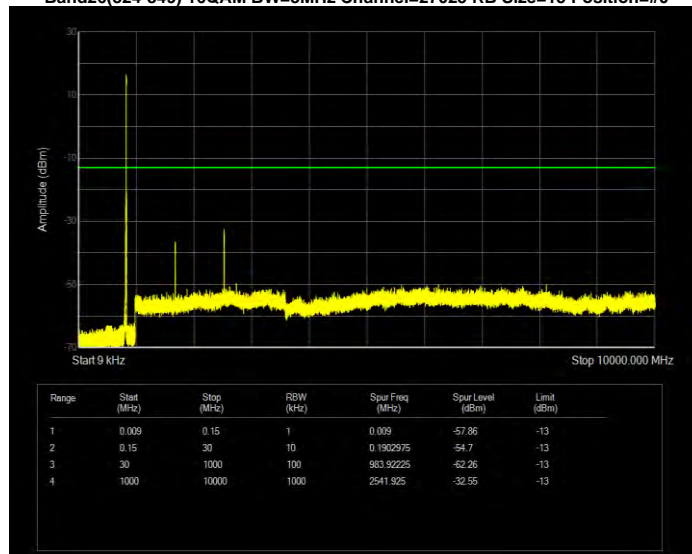

Band26(824-849) 16QAM BW=15MHz Channel=26915 RB Size=75 Position=#0

Band26(824-849) 16QAM BW=15MHz Channel=26965 RB Size=75 Position=#0

Band26(824-849) 16QAM BW=3MHz Channel=26805 RB Size=15 Position=#0

Band26(824-849) 16QAM BW=3MHz Channel=26915 RB Size=15 Position=#0

Band26(824-849) 16QAM BW=3MHz Channel=27025 RB Size=15 Position=#0

Band26(824-849) 16QAM BW=5MHz Channel=26815 RB Size=25 Position=#0

Band26(824-849) 16QAM BW=5MHz Channel=26915 RB Size=25 Position=#0