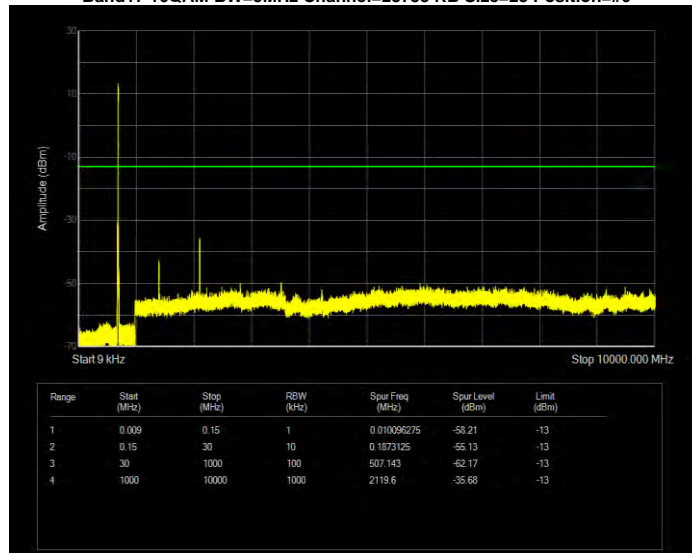

Band17 16QAM BW=5MHz Channel=23755 RB Size=25 Position=#0

Band17 16QAM BW=5MHz Channel=23790 RB Size=25 Position=#0