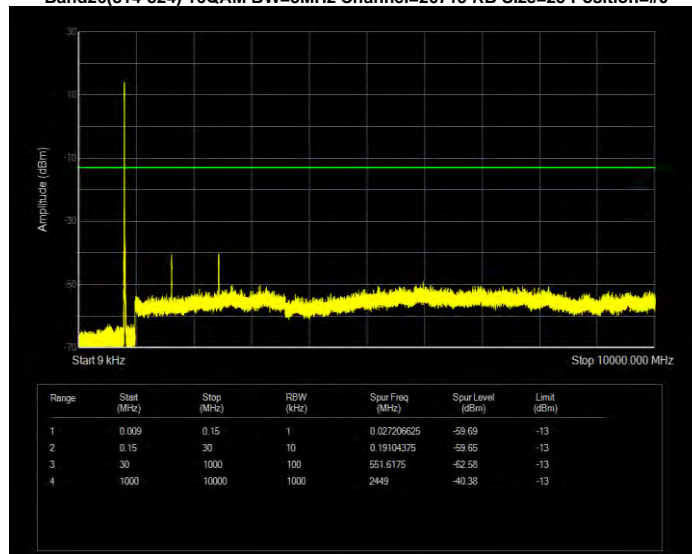

Band26(814-824) 16QAM BW=1.4MHz Channel=26783 RB Size=6 Position=#0

Band26(814-824) 16QAM BW=10MHz Channel=26740 RB Size=50 Position=#0

Band26(814-824) 16QAM BW=3MHz Channel=26705 RB Size=15 Position=#0

Band26(814-824) 16QAM BW=3MHz Channel=26740 RB Size=15 Position=#0

Band26(814-824) 16QAM BW=3MHz Channel=26775 RB Size=15 Position=#0

Band26(814-824) 16QAM BW=5MHz Channel=26715 RB Size=25 Position=#0

Band26(814-824) 16QAM BW=5MHz Channel=26740 RB Size=25 Position=#0