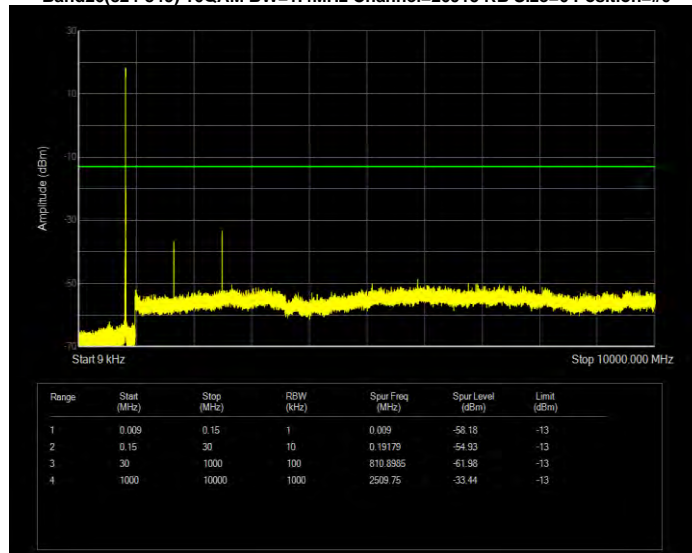

Band26(814-824) QPSK BW=5MHz Channel=26715 RB Size=25 Position=#0

Band26(814-824) QPSK BW=5MHz Channel=26740 RB Size=25 Position=#0

Band26(814-824) QPSK BW=5MHz Channel=26765 RB Size=25 Position=#0

Band26(824-849) 16QAM BW=1.4MHz Channel=26797 RB Size=6 Position=#0

Band26(824-849) 16QAM BW=1.4MHz Channel=26915 RB Size=6 Position=#0

Band26(824-849) 16QAM BW=1.4MHz Channel=27033 RB Size=6 Position=#0

Band26(824-849) 16QAM BW=10MHz Channel=26840 RB Size=50 Position=#0