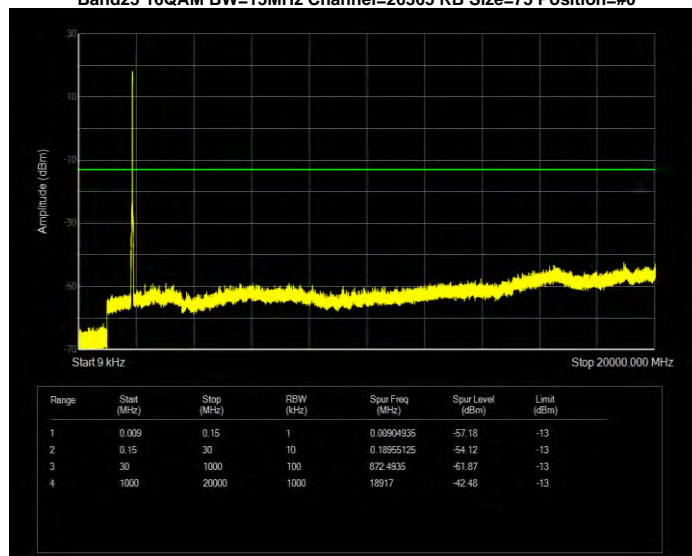

Band25 16QAM BW=15MHz Channel=26365 RB Size=75 Position=#0

Band25 16QAM BW=15MHz Channel=26615 RB Size=75 Position=#0