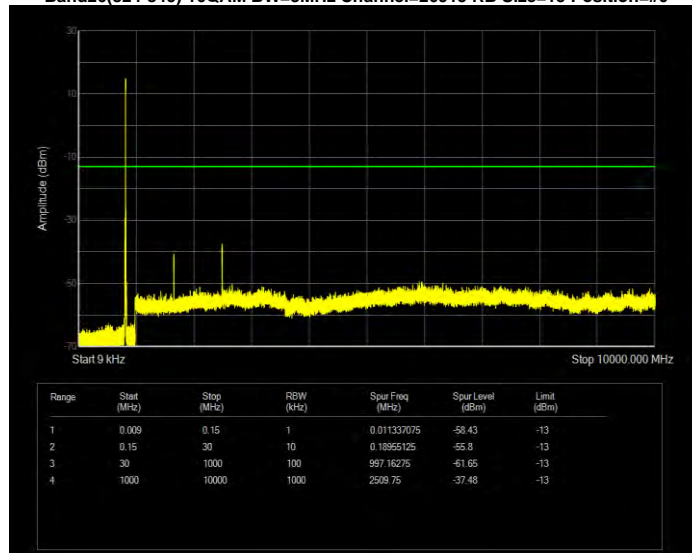

Band26(824-849) 16QAM BW=15MHz Channel=26915 RB Size=75 Position=#0

Band26(824-849) 16QAM BW=15MHz Channel=26965 RB Size=75 Position=#0

Band26(824-849) 16QAM BW=3MHz Channel=26805 RB Size=15 Position=#0

Band26(824-849) 16QAM BW=3MHz Channel=26915 RB Size=15 Position=#0

Band26(824-849) 16QAM BW=3MHz Channel=27025 RB Size=15 Position=#0

Band26(824-849) 16QAM BW=5MHz Channel=26815 RB Size=25 Position=#0

Band26(824-849) 16QAM BW=5MHz Channel=26915 RB Size=25 Position=#0