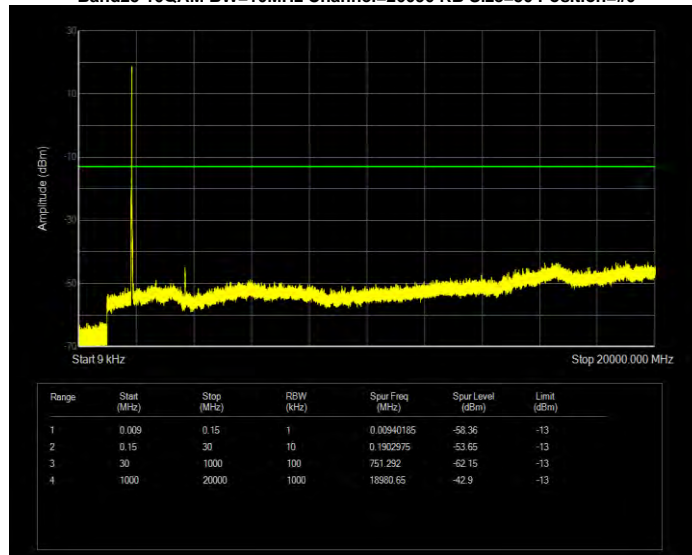

Band25 16QAM BW=10MHz Channel=26090 RB Size=50 Position=#0

Band25 16QAM BW=10MHz Channel=26365 RB Size=50 Position=#0