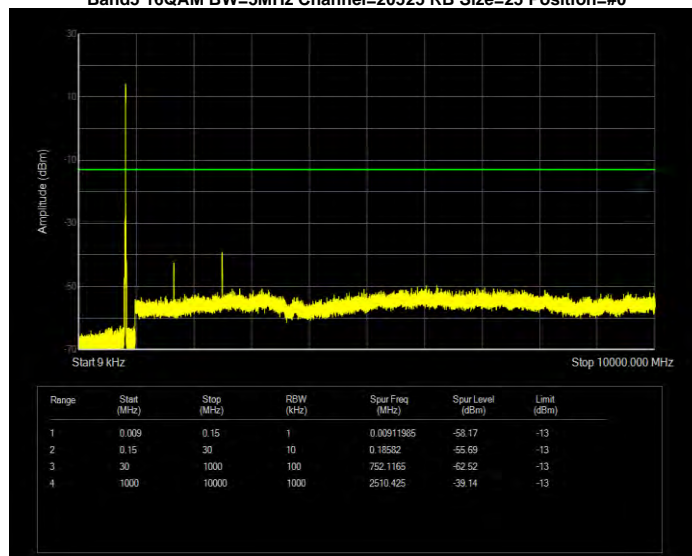

Band5 16QAM BW=1.4MHz Channel=20643 RB Size=6 Position=#0

Band5 16QAM BW=10MHz Channel=20450 RB Size=50 Position=#0

Band5 16QAM BW=10MHz Channel=20525 RB Size=50 Position=#0

Band5 16QAM BW=10MHz Channel=20600 RB Size=50 Position=#0

Band5 16QAM BW=3MHz Channel=20415 RB Size=15 Position=#0

Band5 16QAM BW=3MHz Channel=20525 RB Size=15 Position=#0

Band5 16QAM BW=3MHz Channel=20635 RB Size=15 Position=#0

Band5 16QAM BW=5MHz Channel=20425 RB Size=25 Position=#0

Band5 16QAM BW=5MHz Channel=20525 RB Size=25 Position=#0

Band5 16QAM BW=5MHz Channel=20625 RB Size=25 Position=#0

Band5 QPSK BW=1.4MHz Channel=20407 RB Size=6 Position=#0

Band5 QPSK BW=1.4MHz Channel=20525 RB Size=6 Position=#0