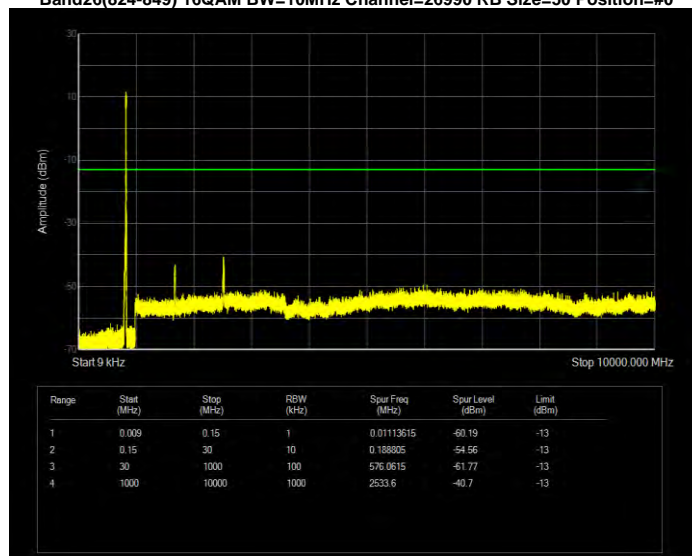

Band26(824-849) 16QAM BW=1.4MHz Channel=26915 RB Size=6 Position=#0

Band26(824-849) 16QAM BW=1.4MHz Channel=27033 RB Size=6 Position=#0

Band26(824-849) 16QAM BW=10MHz Channel=26840 RB Size=50 Position=#0

Band26(824-849) 16QAM BW=10MHz Channel=26915 RB Size=50 Position=#0

Band26(824-849) 16QAM BW=10MHz Channel=26990 RB Size=50 Position=#0

Band26(824-849) 16QAM BW=15MHz Channel=26865 RB Size=75 Position=#0