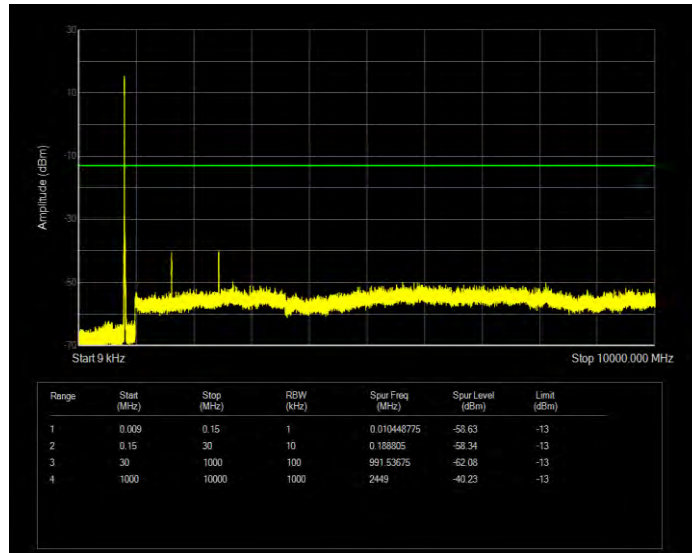

Band26(814-824) QPSK BW=10MHz Channel=26740 RB Size=50 Position=#0

Band26(814-824) QPSK BW=3MHz Channel=26705 RB Size=15 Position=#0

Band26(814-824) QPSK BW=3MHz Channel=26740 RB Size=15 Position=#0

Band26(814-824) QPSK BW=3MHz Channel=26775 RB Size=15 Position=#0

Band26(814-824) QPSK BW=5MHz Channel=26715 RB Size=25 Position=#0

Band26(814-824) QPSK BW=5MHz Channel=26740 RB Size=25 Position=#0

Band26(814-824) QPSK BW=5MHz Channel=26765 RB Size=25 Position=#0

Band26(824-849) 16QAM BW=1.4MHz Channel=26797 RB Size=6 Position=#0