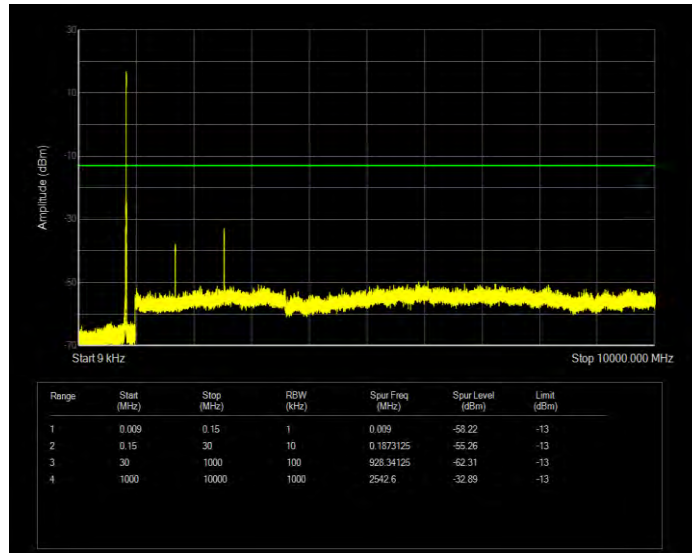

Band5 16QAM BW=3MHz Channel=20635 RB Size=15 Position=#0

Band5 16QAM BW=5MHz Channel=20425 RB Size=25 Position=#0