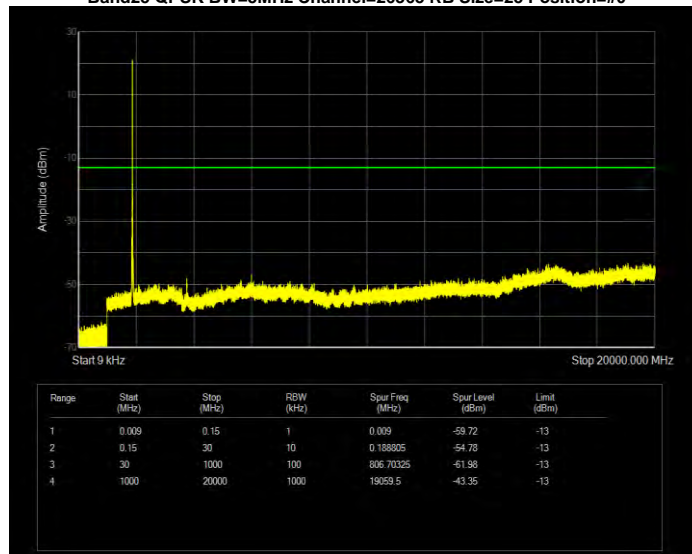

Band25 QPSK BW=15MHz Channel=26615 RB Size=75 Position=#0

Band25 QPSK BW=20MHz Channel=26140 RB Size=100 Position=#0

Band25 QPSK BW=20MHz Channel=26365 RB Size=100 Position=#0

Band25 QPSK BW=20MHz Channel=26590 RB Size=100 Position=#0

Band25 QPSK BW=3MHz Channel=26055 RB Size=15 Position=#0

Band25 QPSK BW=3MHz Channel=26365 RB Size=15 Position=#0

Band25 QPSK BW=3MHz Channel=26675 RB Size=15 Position=#0

Band25 QPSK BW=5MHz Channel=26065 RB Size=25 Position=#0

Band25 QPSK BW=5MHz Channel=26365 RB Size=25 Position=#0

Band25 QPSK BW=5MHz Channel=26665 RB Size=25 Position=#0

Band26(814-824) 16QAM BW=1.4MHz Channel=26697 RB Size=6 Position=#0

Band26(814-824) 16QAM BW=1.4MHz Channel=26740 RB Size=6 Position=#0