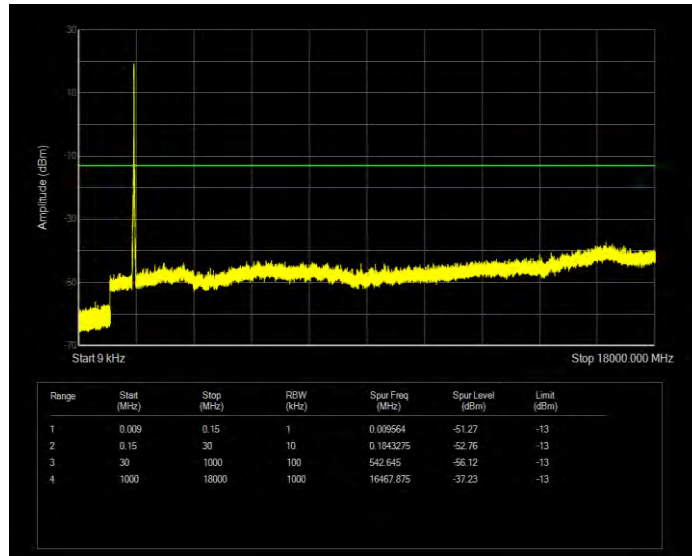

Band4 16QAM BW=15MHz Channel=20025 RB Size=75 Position=#0

Band4 16QAM BW=15MHz Channel=20175 RB Size=75 Position=#0

Band4 16QAM BW=15MHz Channel=20325 RB Size=75 Position=#0

Band4 16QAM BW=20MHz Channel=20050 RB Size=100 Position=#0

Band4 16QAM BW=20MHz Channel=20175 RB Size=100 Position=#0

Band4 16QAM BW=20MHz Channel=20300 RB Size=100 Position=#0

Band4 16QAM BW=3MHz Channel=19965 RB Size=15 Position=#0

Band4 16QAM BW=3MHz Channel=20175 RB Size=15 Position=#0