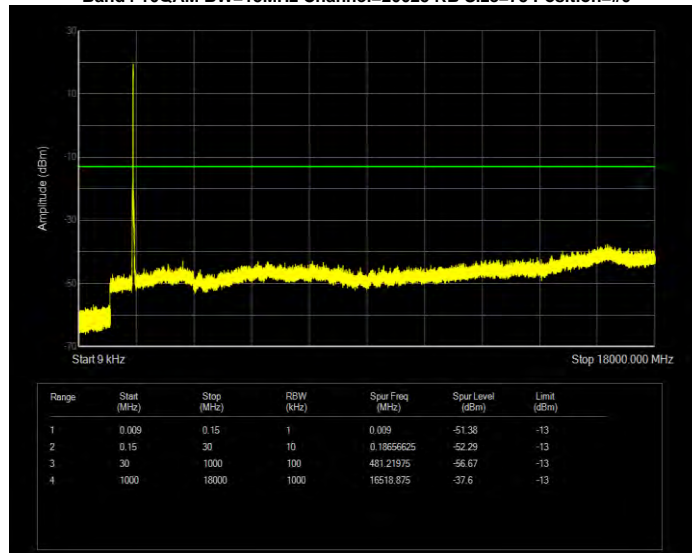

Band4 16QAM BW=15MHz Channel=20025 RB Size=75 Position=#0

Band4 16QAM BW=15MHz Channel=20175 RB Size=75 Position=#0

Band4 16QAM BW=15MHz Channel=20325 RB Size=75 Position=#0

Band4 16QAM BW=20MHz Channel=20050 RB Size=100 Position=#0

Band4 16QAM BW=20MHz Channel=20175 RB Size=100 Position=#0

Band4 16QAM BW=20MHz Channel=20300 RB Size=100 Position=#0

Band4 16QAM BW=3MHz Channel=19965 RB Size=15 Position=#0

Band4 16QAM BW=3MHz Channel=20175 RB Size=15 Position=#0