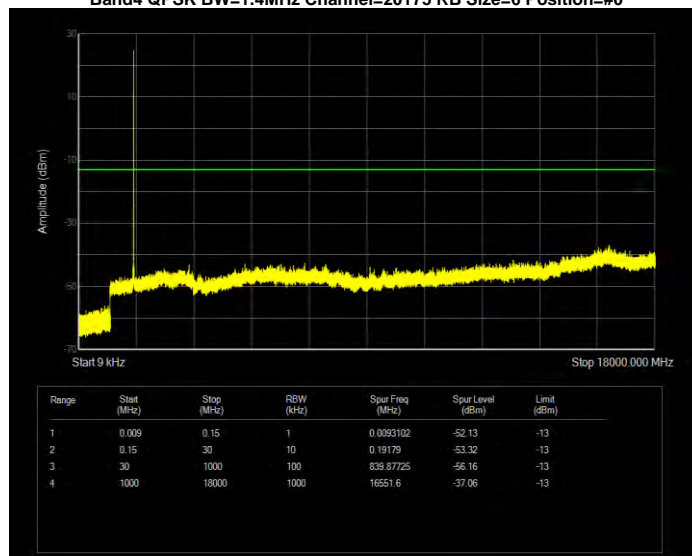

Band4 16QAM BW=20MHz Channel=20175 RB Size=100 Position=#0

Band4 16QAM BW=20MHz Channel=20300 RB Size=100 Position=#0

Band4 16QAM BW=3MHz Channel=19965 RB Size=15 Position=#0

Band4 16QAM BW=3MHz Channel=20175 RB Size=15 Position=#0

Band4 16QAM BW=3MHz Channel=20385 RB Size=15 Position=#0

Band4 16QAM BW=5MHz Channel=19975 RB Size=25 Position=#0

Band4 16QAM BW=5MHz Channel=20175 RB Size=25 Position=#0

Band4 16QAM BW=5MHz Channel=20375 RB Size=25 Position=#0

Band4 QPSK BW=1.4MHz Channel=19957 RB Size=6 Position=#0

Band4 QPSK BW=1.4MHz Channel=20175 RB Size=6 Position=#0

Band4 QPSK BW=1.4MHz Channel=20393 RB Size=6 Position=#0

Band4 QPSK BW=10MHz Channel=20000 RB Size=50 Position=#0