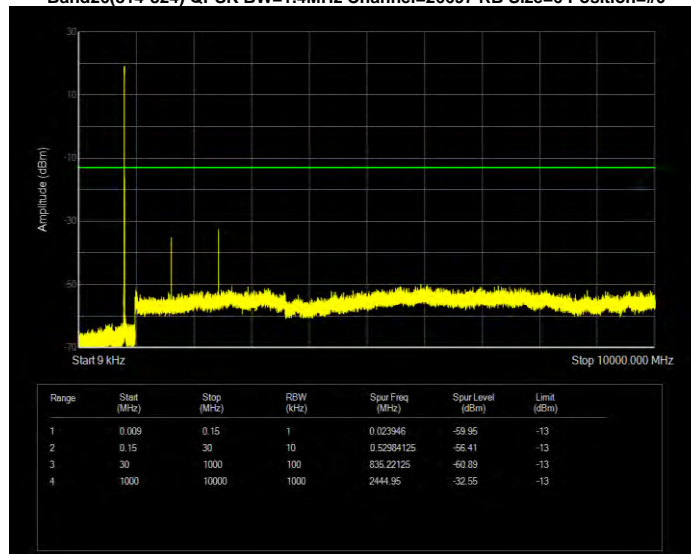

Band26(814-824) 16QAM BW=3MHz Channel=26740 RB Size=15 Position=#0

Band26(814-824) 16QAM BW=3MHz Channel=26775 RB Size=15 Position=#0

Band26(814-824) 16QAM BW=5MHz Channel=26715 RB Size=25 Position=#0

Band26(814-824) 16QAM BW=5MHz Channel=26740 RB Size=25 Position=#0

Band26(814-824) 16QAM BW=5MHz Channel=26765 RB Size=25 Position=#0

Band26(814-824) QPSK BW=1.4MHz Channel=26697 RB Size=6 Position=#0

Band26(814-824) QPSK BW=1.4MHz Channel=26740 RB Size=6 Position=#0

Band26(814-824) QPSK BW=1.4MHz Channel=26783 RB Size=6 Position=#0