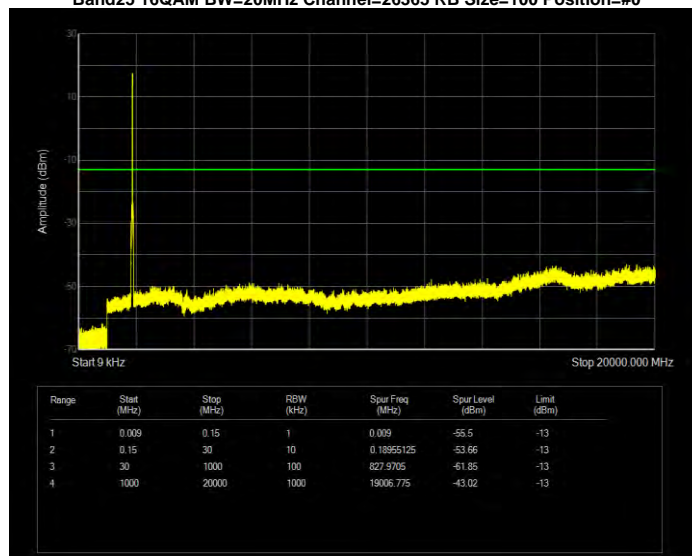

Band25 16QAM BW=15MHz Channel=26115 RB Size=75 Position=#0

Band25 16QAM BW=15MHz Channel=26365 RB Size=75 Position=#0

Band25 16QAM BW=15MHz Channel=26615 RB Size=75 Position=#0

Band25 16QAM BW=20MHz Channel=26140 RB Size=100 Position=#0

Band25 16QAM BW=20MHz Channel=26365 RB Size=100 Position=#0

Band25 16QAM BW=20MHz Channel=26590 RB Size=100 Position=#0

Band25 16QAM BW=3MHz Channel=26055 RB Size=15 Position=#0

Band25 16QAM BW=3MHz Channel=26365 RB Size=15 Position=#0