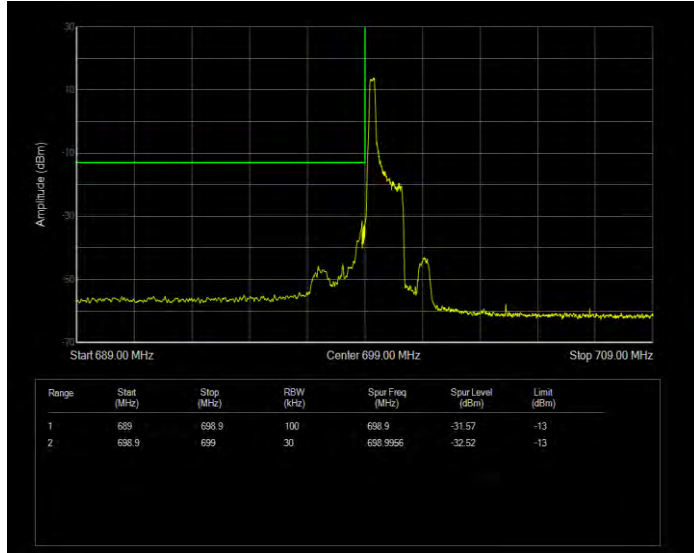

Band12 16QAM BW=1.4MHz Channel=23017 RB Size=1 Position=#Max Extended