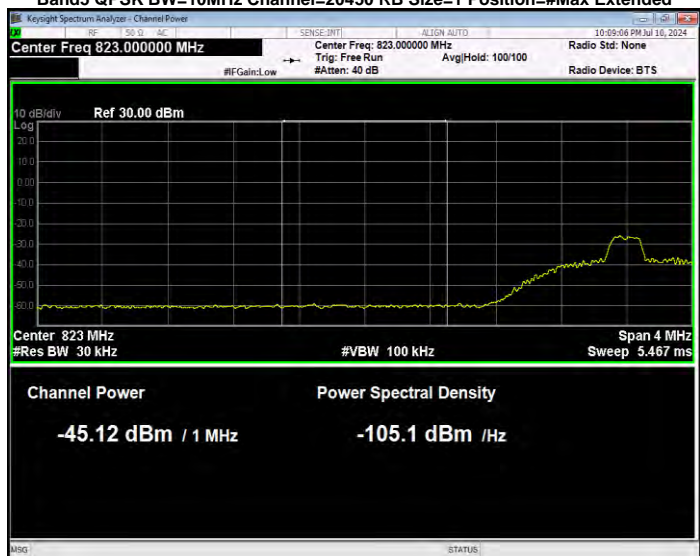

Band5 QPSK BW=1.4MHz Channel=20643 RB Size=1 Position=#0 Extended

Band5 QPSK BW=1.4MHz Channel=20643 RB Size=1 Position=#0 Normal

Band5 QPSK BW=1.4MHz Channel=20643 RB Size=1 Position=#Max Extended

Band5 QPSK BW=1.4MHz Channel=20643 RB Size=1 Position=#Max Normal

Band5 QPSK BW=1.4MHz Channel=20643 RB Size=6 Position=#0 Extended

Band5 QPSK BW=1.4MHz Channel=20643 RB Size=6 Position=#0 Normal

Band5 QPSK BW=10MHz Channel=20450 RB Size=1 Position=#0 Extended

Band5 QPSK BW=10MHz Channel=20450 RB Size=50 Position=#0 Extended