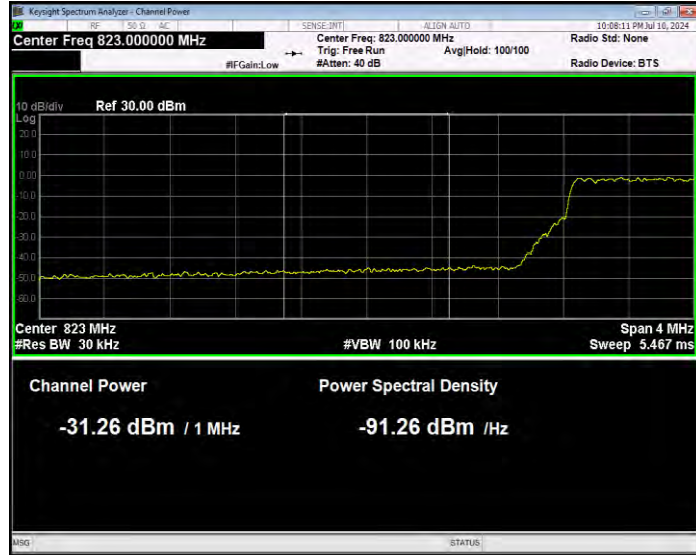

Band5 16QAM BW=5MHz Channel=20425 RB Size=25 Position=#0 Normal