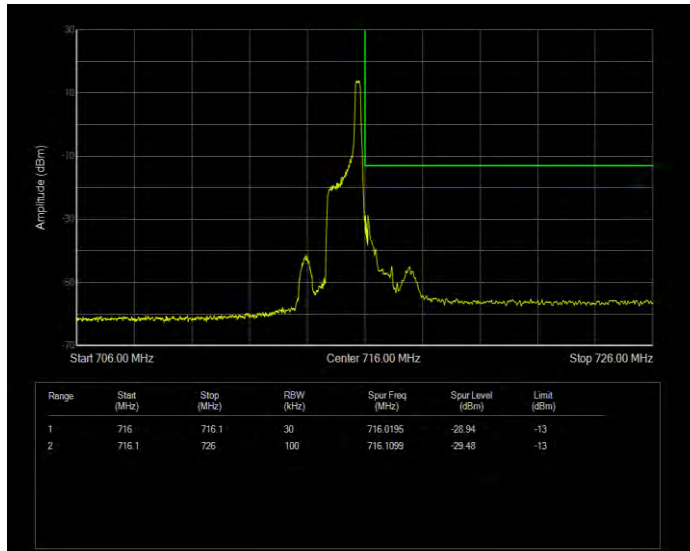

Band12 16QAM BW=1.4MHz Channel=23173 RB Size=6 Position=#0 Extended