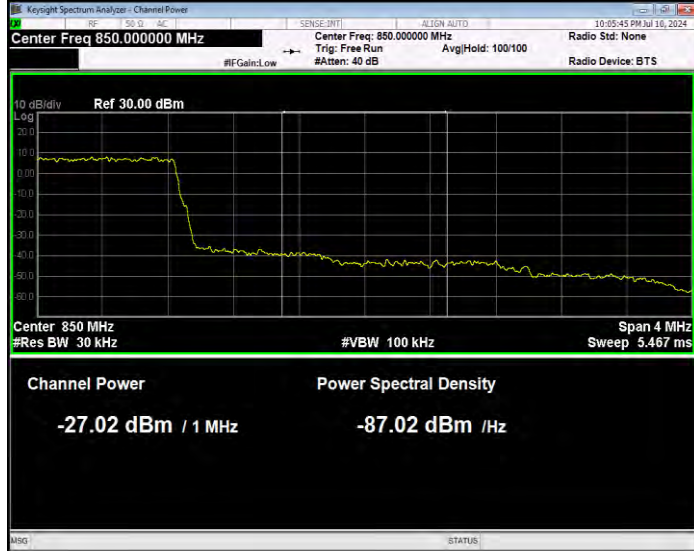

Band5 QPSK BW=1.4MHz Channel=20643 RB Size=6 Position=#0 Normal