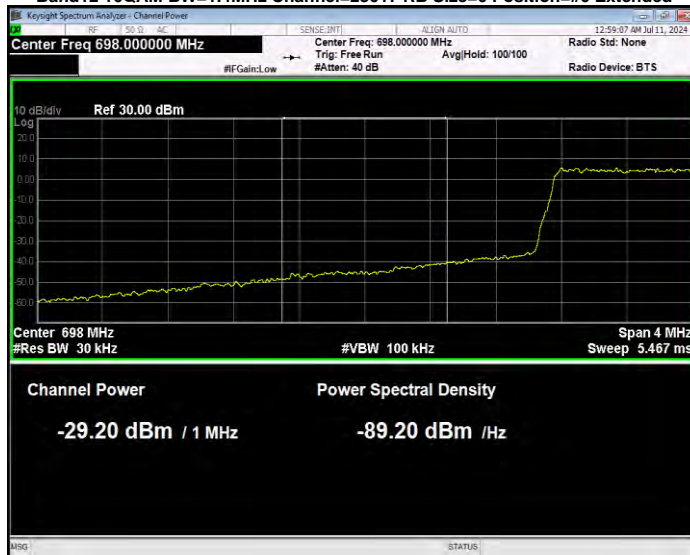

Band12 16QAM BW=1.4MHz Channel=23017 RB Size=6 Position=#0 Normal