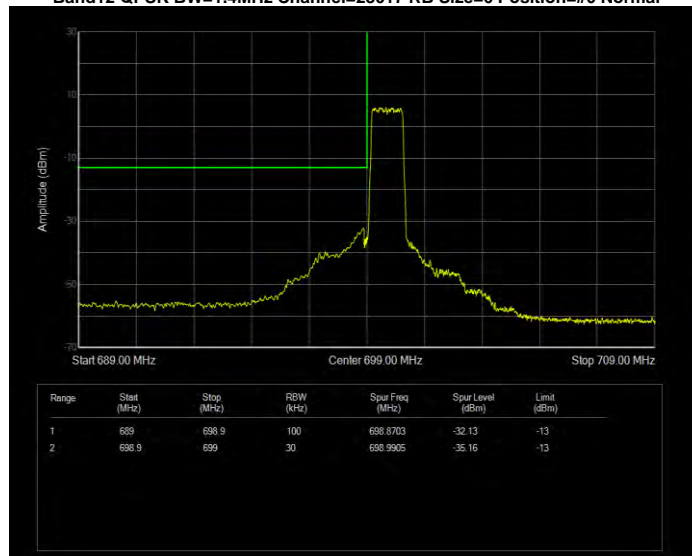

Band12 QPSK BW=1.4MHz Channel=23173 RB Size=1 Position=#0 Extended