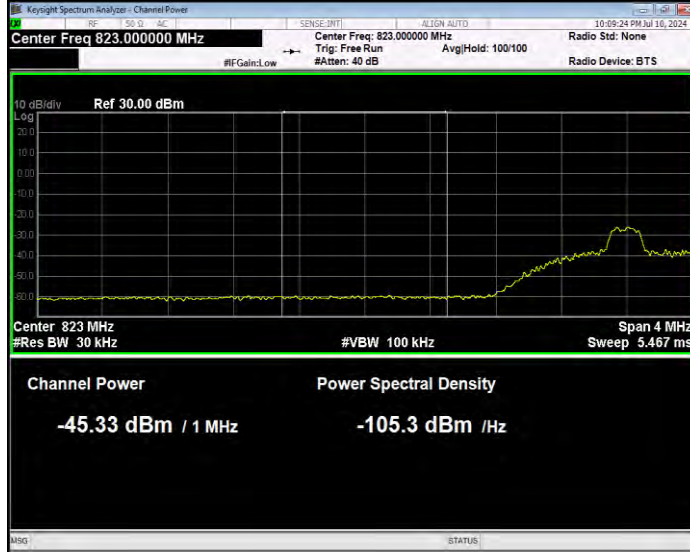

Band5 16QAM BW=1.4MHz Channel=20643 RB Size=6 Position=#0 Normal

Band5 16QAM BW=10MHz Channel=20450 RB Size=1 Position=#0 Extended

Band5 16QAM BW=10MHz Channel=20450 RB Size=1 Position=#0 Normal

Band5 16QAM BW=10MHz Channel=20450 RB Size=1 Position=#Max Extended