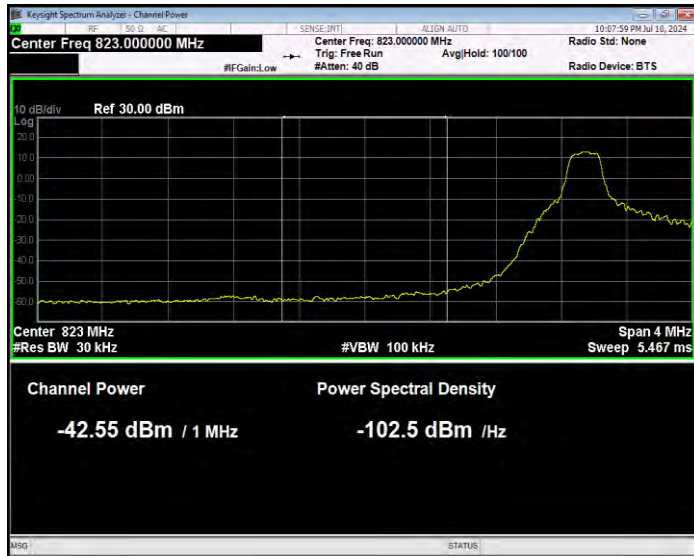

Band5 16QAM BW=5MHz Channel=20425 RB Size=1 Position=#0 Normal