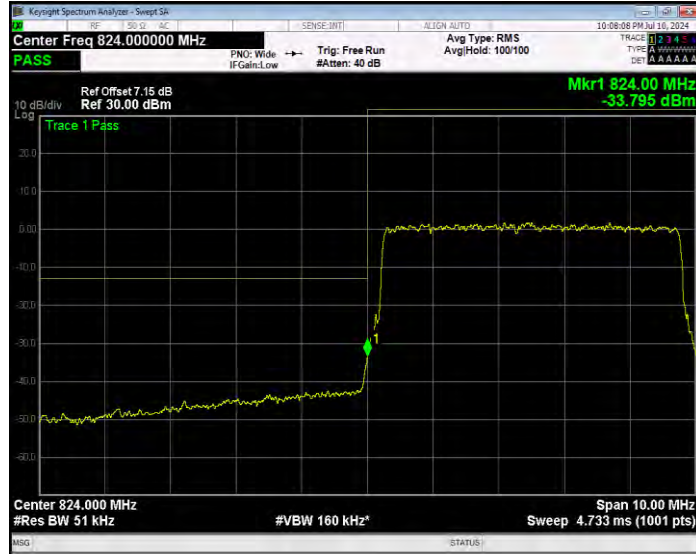

Band5 16QAM BW=5MHz Channel=20425 RB Size=1 Position=#Max Extended

Band5 16QAM BW=5MHz Channel=20425 RB Size=1 Position=#Max Normal

Band5 16QAM BW=5MHz Channel=20425 RB Size=25 Position=#0 Extended

Band5 16QAM BW=5MHz Channel=20425 RB Size=25 Position=#0 Normal