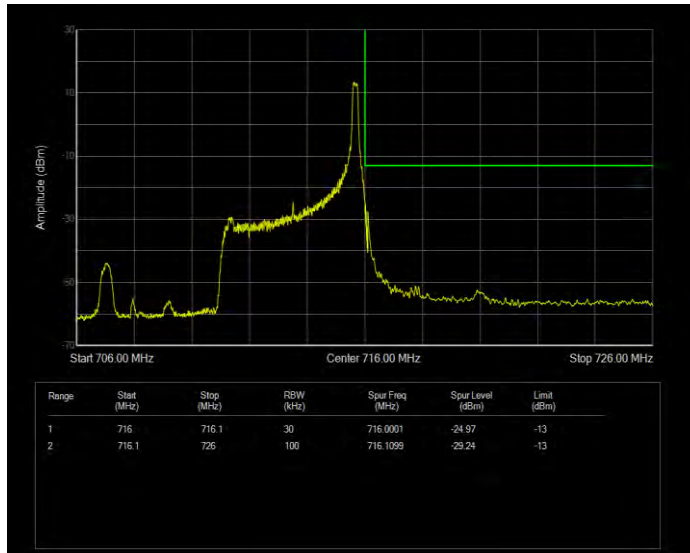

Band12 16QAM BW=5MHz Channel=23155 RB Size=25 Position=#0 Extended