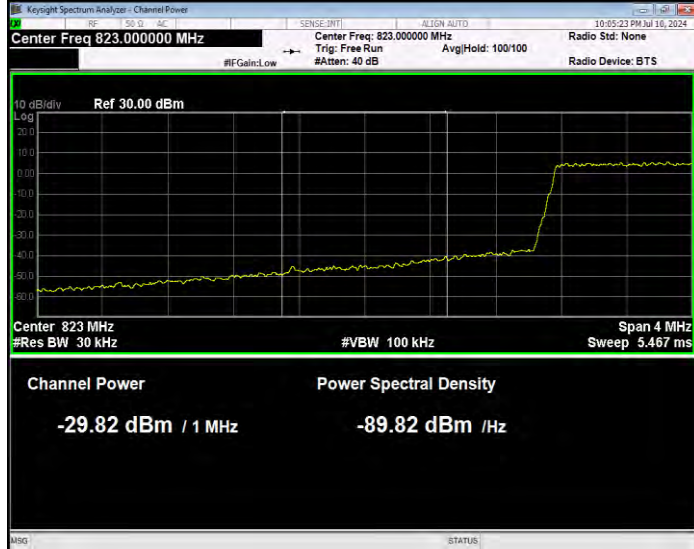

Band5 16QAM BW=1.4MHz Channel=20407 RB Size=6 Position=#0 Extended

Band5 16QAM BW=1.4MHz Channel=20407 RB Size=6 Position=#0 Normal

Band5 16QAM BW=1.4MHz Channel=20643 RB Size=1 Position=#0 Extended

Band5 16QAM BW=1.4MHz Channel=20643 RB Size=1 Position=#0 Normal

Band5 16QAM BW=1.4MHz Channel=20643 RB Size=1 Position=#Max Extended

Band5 16QAM BW=1.4MHz Channel=20643 RB Size=1 Position=#Max Normal

Band5 16QAM BW=1.4MHz Channel=20643 RB Size=6 Position=#0 Extended