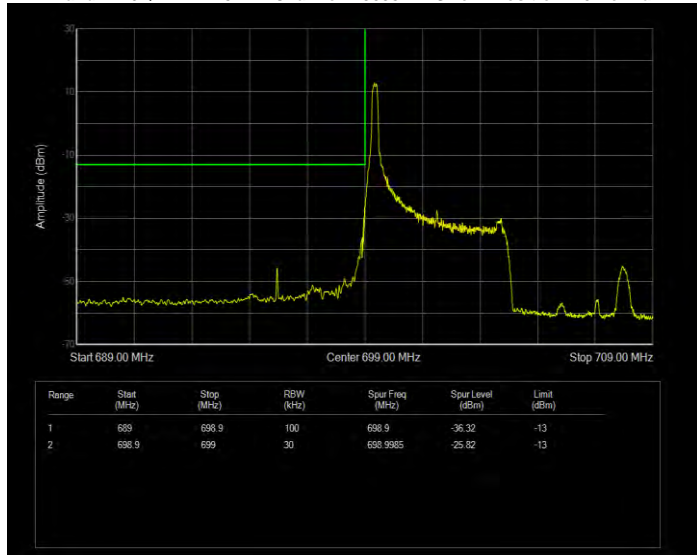

Band12 16QAM BW=5MHz Channel=23035 RB Size=1 Position=#Max Extended