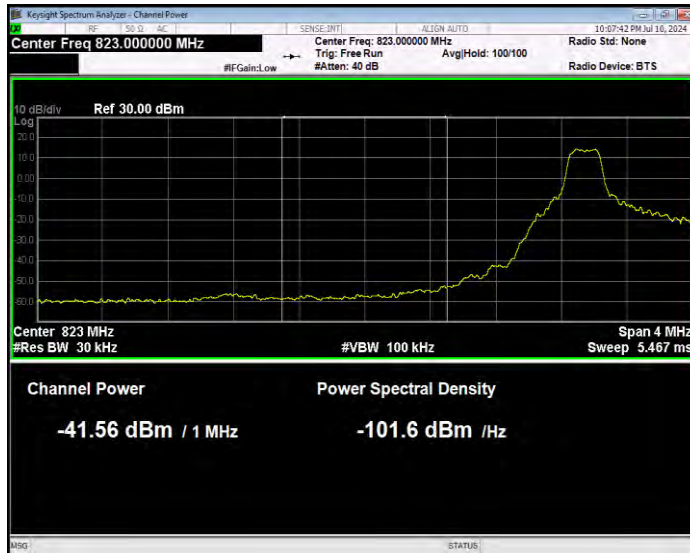

Band5 QPSK BW=5MHz Channel=20425 RB Size=1 Position=#0 Normal