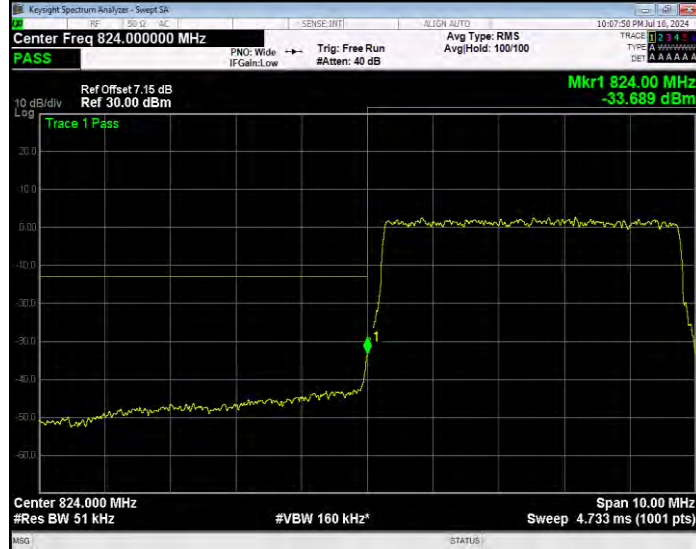

Band5 QPSK BW=5MHz Channel=20625 RB Size=1 Position=#0 Extended