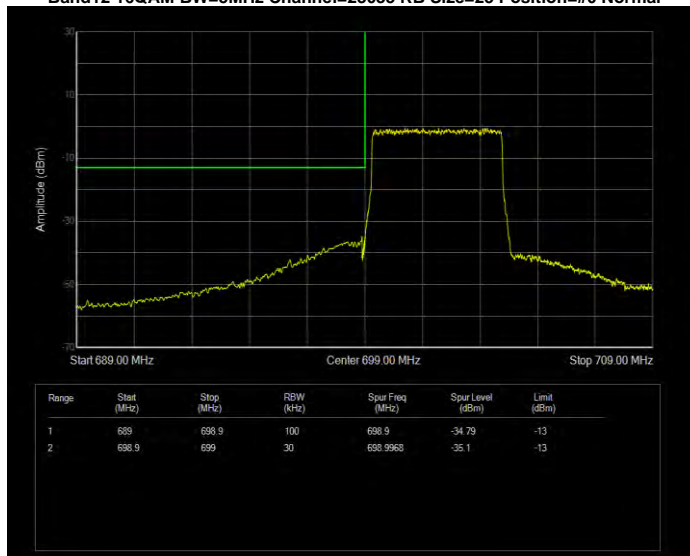

Band12 16QAM BW=5MHz Channel=23155 RB Size=1 Position=#0 Extended