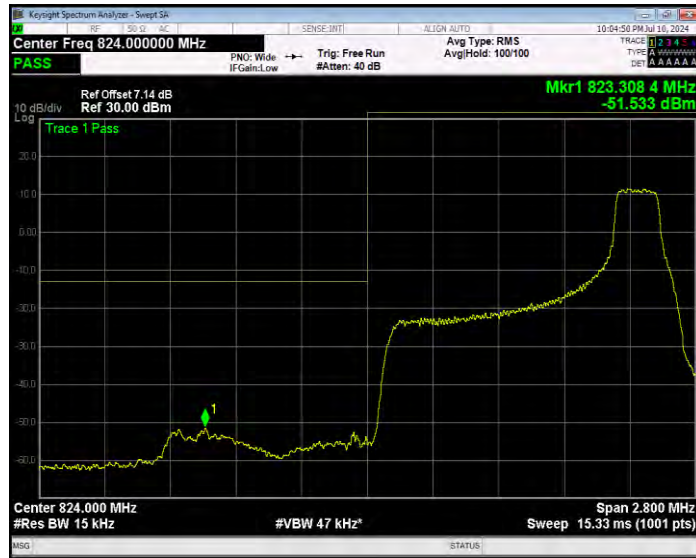

Band5 16QAM BW=5MHz Channel=20625 RB Size=25 Position=#0 Extended

Band5 16QAM BW=5MHz Channel=20625 RB Size=25 Position=#0 Normal

Band5 QPSK BW=1.4MHz Channel=20407 RB Size=1 Position=#0 Extended

Band5 QPSK BW=1.4MHz Channel=20407 RB Size=1 Position=#0 Normal

Band5 QPSK BW=1.4MHz Channel=20407 RB Size=1 Position=#Max Extended

Band5 QPSK BW=1.4MHz Channel=20407 RB Size=1 Position=#Max Normal

Band5 QPSK BW=1.4MHz Channel=20407 RB Size=6 Position=#0 Extended

Band5 QPSK BW=1.4MHz Channel=20407 RB Size=6 Position=#0 Normal