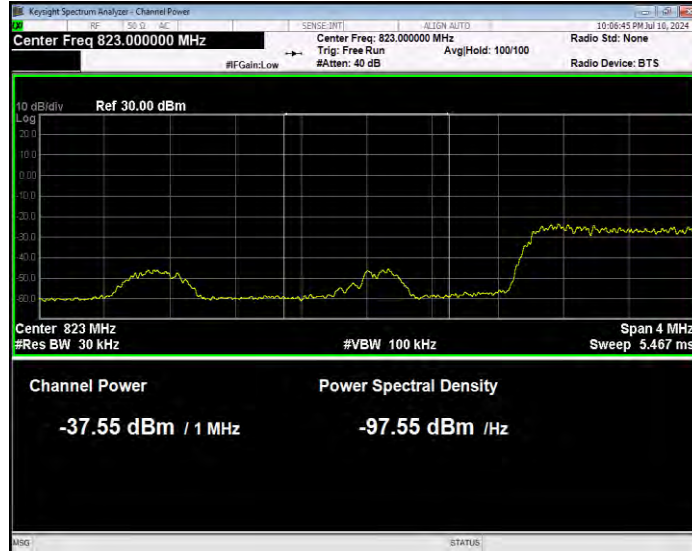

Band5 16QAM BW=10MHz Channel=20600 RB Size=50 Position=#0 Normal

Band5 16QAM BW=3MHz Channel=20415 RB Size=1 Position=#0 Extended

Band5 16QAM BW=3MHz Channel=20415 RB Size=1 Position=#0 Normal

Band5 16QAM BW=3MHz Channel=20415 RB Size=1 Position=#Max Extended