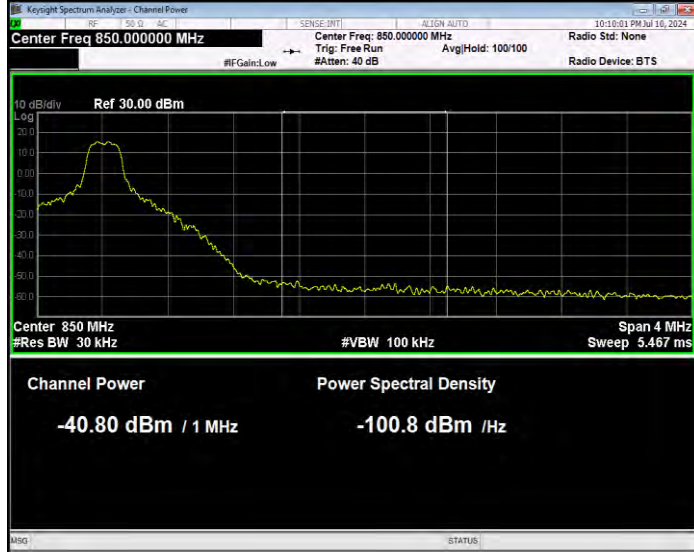

Band5 16QAM BW=10MHz Channel=20600 RB Size=1 Position=#Max Extended