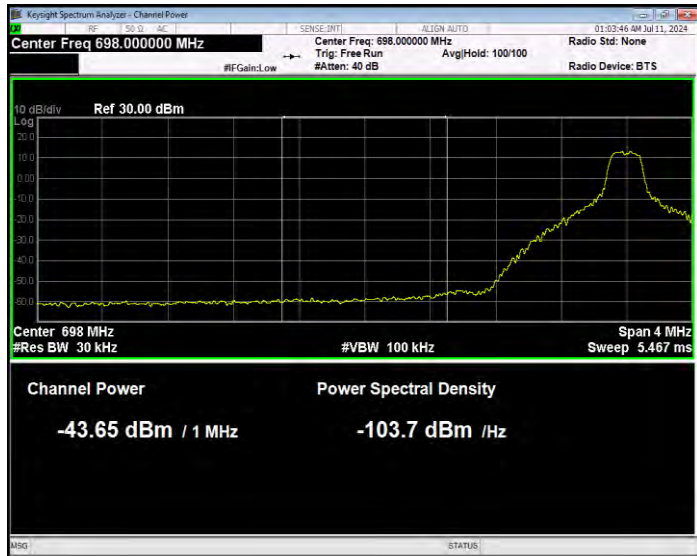

Band12 16QAM BW=10MHz Channel=23060 RB Size=1 Position=#0 Normal