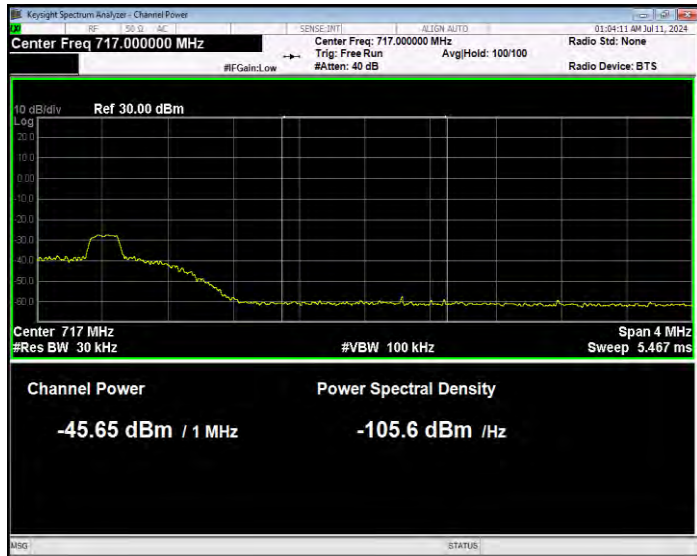

Band12 QPSK BW=10MHz Channel=23130 RB Size=1 Position=#0 Normal