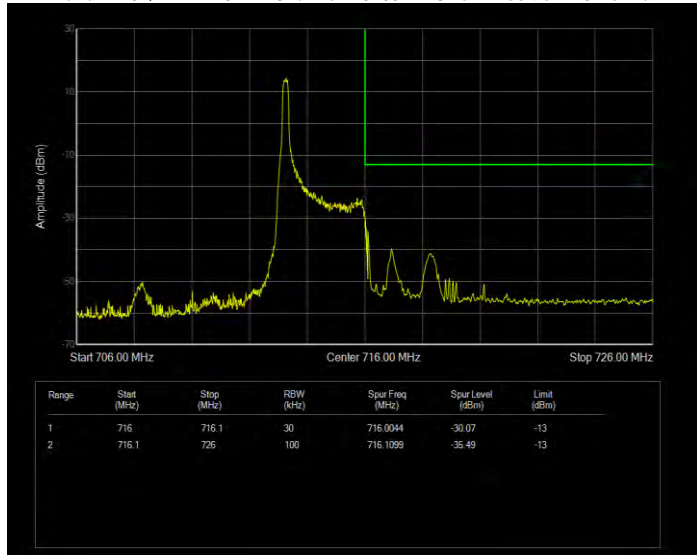

Band12 16QAM BW=3MHz Channel=23165 RB Size=1 Position=#Max Extended