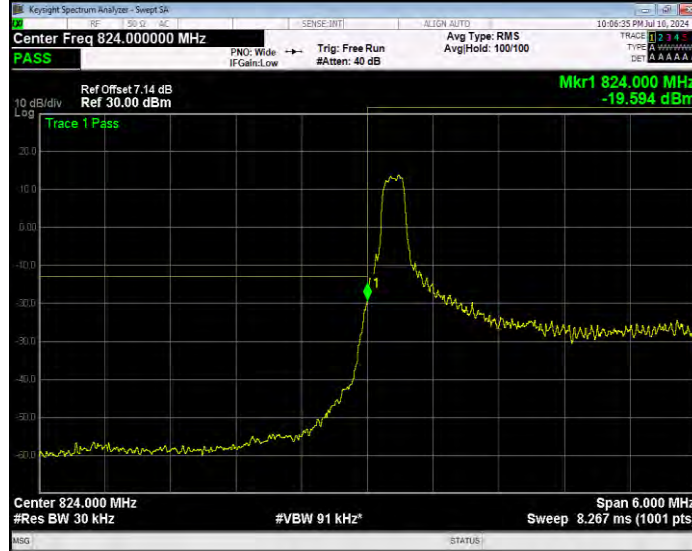

Band5 16QAM BW=3MHz Channel=20415 RB Size=1 Position=#Max Extended