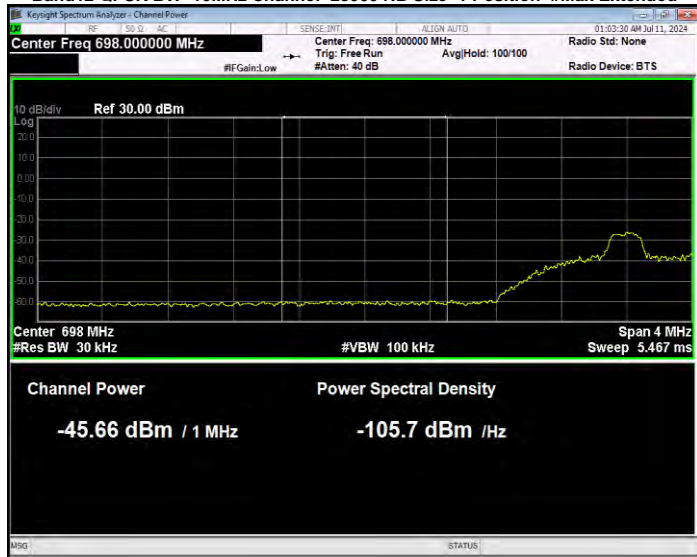

Band12 QPSK BW=10MHz Channel=23060 RB Size=1 Position=#Max Normal