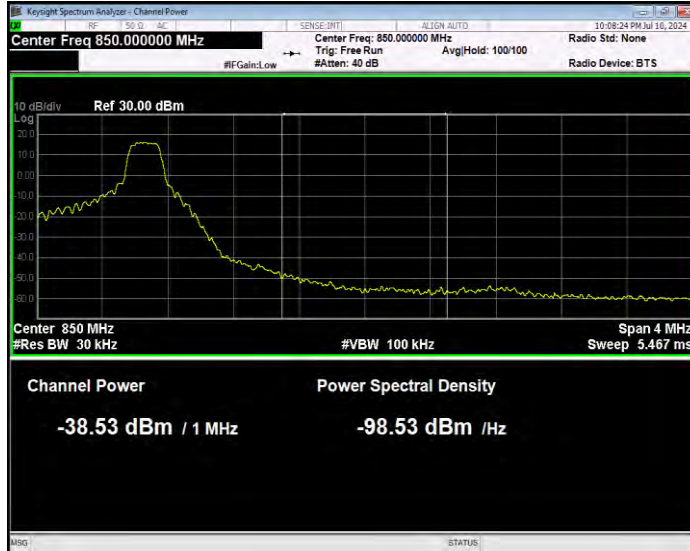

Band5 QPSK BW=5MHz Channel=20625 RB Size=1 Position=#Max Normal