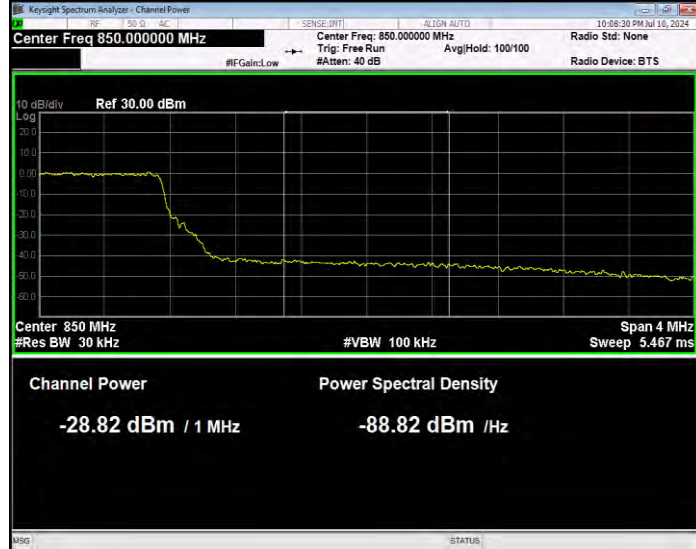

Band5 QPSK BW=5MHz Channel=20625 RB Size=25 Position=#0 Normal