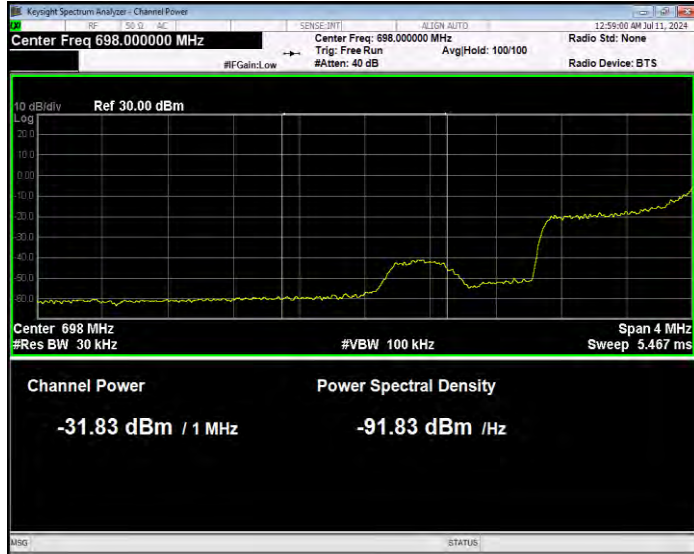

Band12 16QAM BW=1.4MHz Channel=23017 RB Size=1 Position=#Max Normal