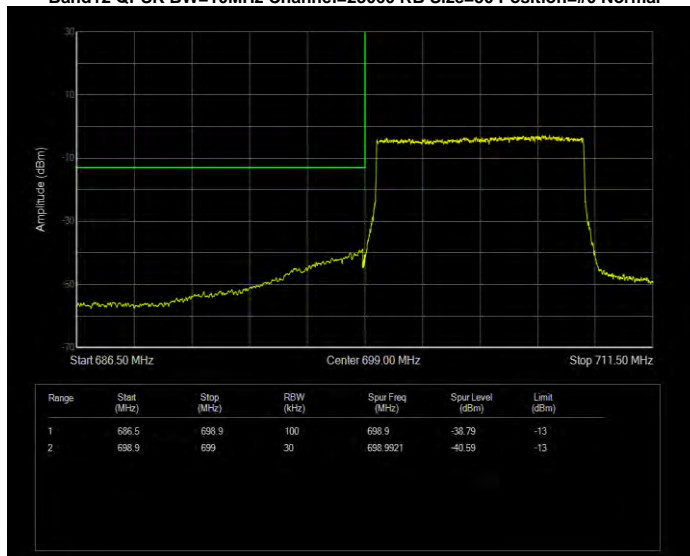

Band12 QPSK BW=10MHz Channel=23060 RB Size=1 Position=#0 Normal

Band12 QPSK BW=10MHz Channel=23060 RB Size=1 Position=#Max Extended

Band12 QPSK BW=10MHz Channel=23060 RB Size=1 Position=#Max Normal

Band12 QPSK BW=10MHz Channel=23060 RB Size=50 Position=#0 Extended

Band12 QPSK BW=10MHz Channel=23060 RB Size=50 Position=#0 Normal

Band12 QPSK BW=10MHz Channel=23130 RB Size=1 Position=#0 Extended

Band12 QPSK BW=10MHz Channel=23130 RB Size=1 Position=#0 Normal

Band12 QPSK BW=10MHz Channel=23130 RB Size=1 Position=#Max Extended