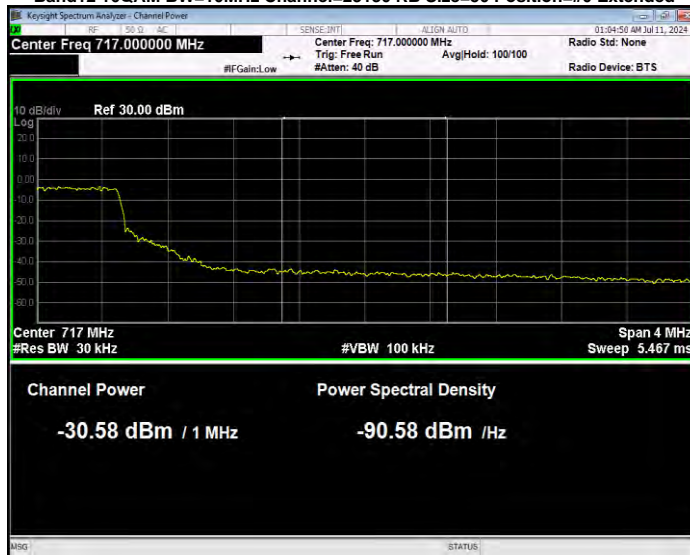

Band12 16QAM BW=10MHz Channel=23130 RB Size=50 Position=#0 Normal