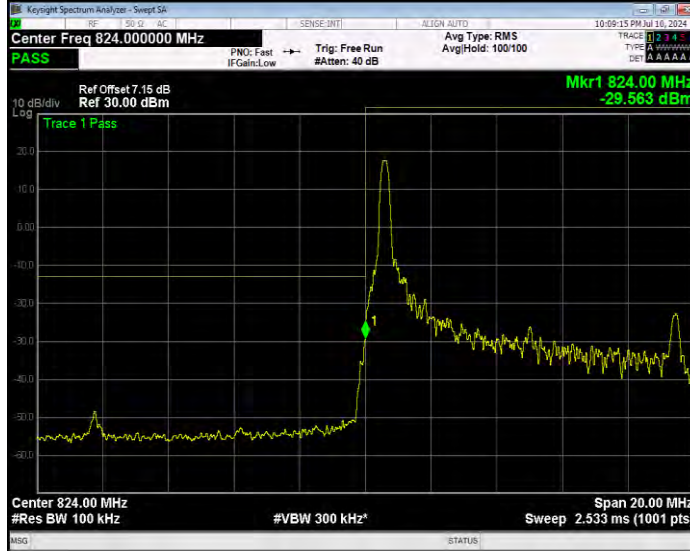

Band5 16QAM BW=1.4MHz Channel=20643 RB Size=1 Position=#Max Extended

Band5 16QAM BW=1.4MHz Channel=20643 RB Size=1 Position=#Max Normal

Band5 16QAM BW=1.4MHz Channel=20643 RB Size=6 Position=#0 Extended

Band5 16QAM BW=1.4MHz Channel=20643 RB Size=6 Position=#0 Normal

Band5 16QAM BW=10MHz Channel=20450 RB Size=1 Position=#0 Extended

Band5 16QAM BW=10MHz Channel=20450 RB Size=1 Position=#0 Normal

Band5 16QAM BW=10MHz Channel=20450 RB Size=1 Position=#Max Extended