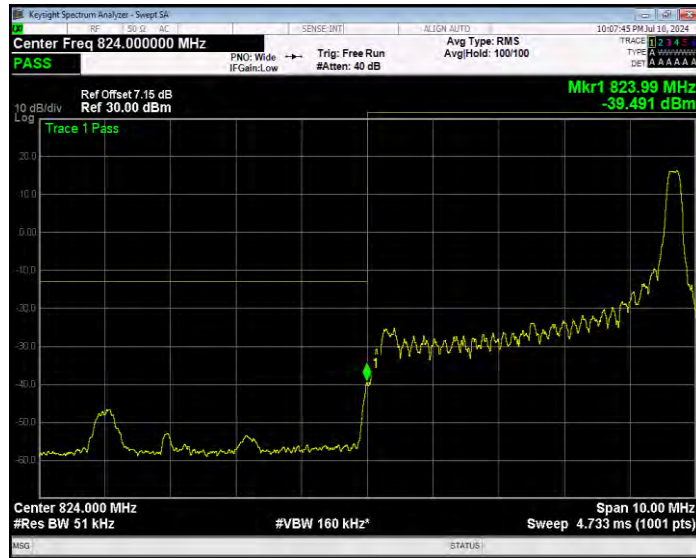

Band5 QPSK BW=3MHz Channel=20635 RB Size=1 Position=#Max Normal

Band5 QPSK BW=5MHz Channel=20425 RB Size=1 Position=#0 Normal

Band5 QPSK BW=5MHz Channel=20425 RB Size=1 Position=#Max Extended

Band5 QPSK BW=5MHz Channel=20425 RB Size=1 Position=#Max Normal