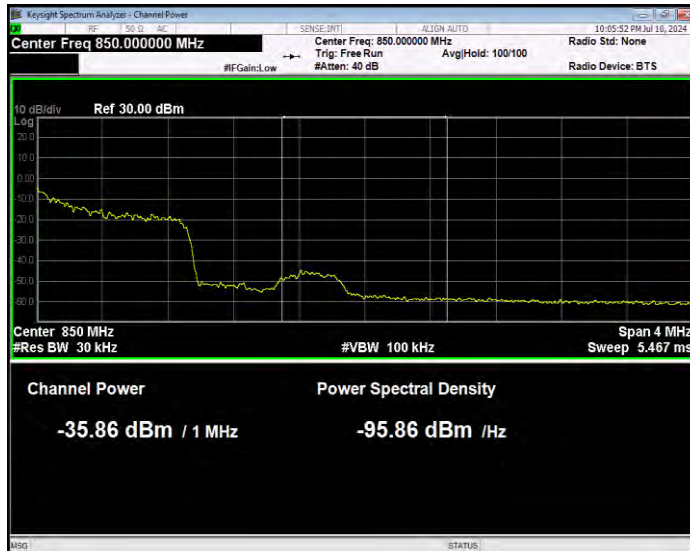

Band5 16QAM BW=1.4MHz Channel=20407 RB Size=6 Position=#0 Extended

Band5 16QAM BW=1.4MHz Channel=20407 RB Size=6 Position=#0 Normal

Band5 16QAM BW=1.4MHz Channel=20643 RB Size=1 Position=#0 Extended

Band5 16QAM BW=1.4MHz Channel=20643 RB Size=1 Position=#0 Normal