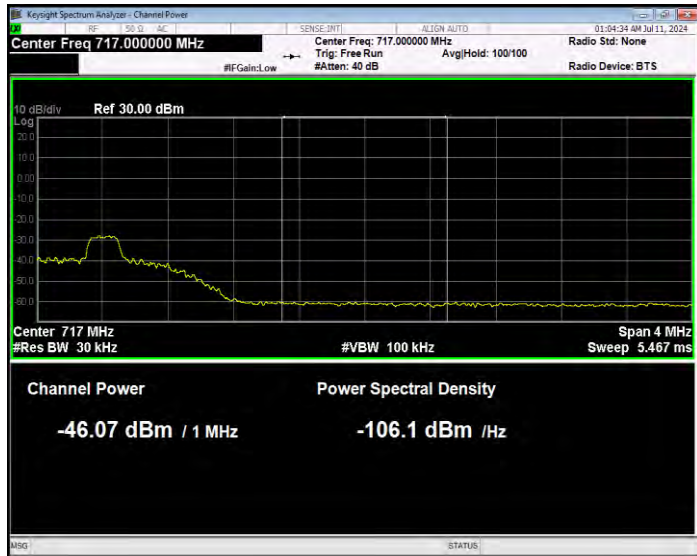

Band12 16QAM BW=10MHz Channel=23130 RB Size=1 Position=#0 Normal