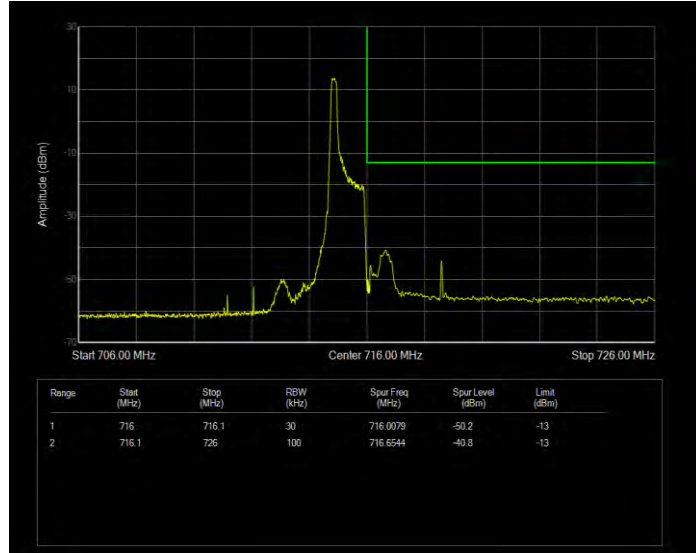

Band12 16QAM BW=1.4MHz Channel=23173 RB Size=1 Position=#Max Extended