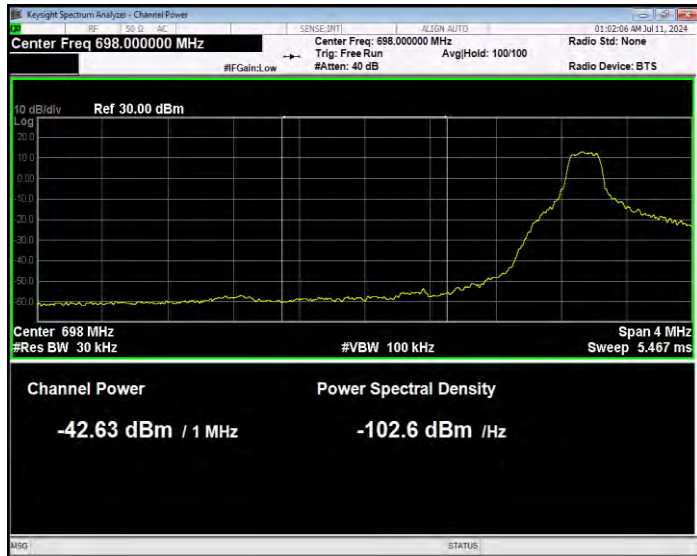

Band12 16QAM BW=3MHz Channel=23165 RB Size=1 Position=#Max Normal

Band12 16QAM BW=3MHz Channel=23165 RB Size=15 Position=#0 Extended

Band12 16QAM BW=3MHz Channel=23165 RB Size=15 Position=#0 Normal

Band12 16QAM BW=5MHz Channel=23035 RB Size=1 Position=#0 Extended