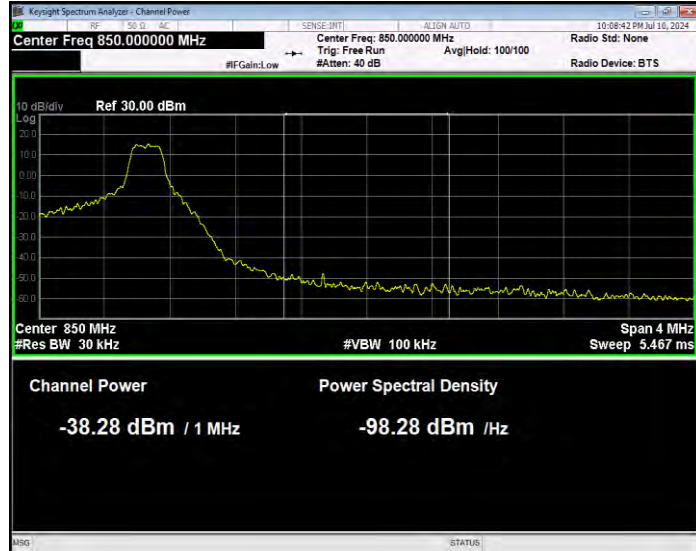

Band5 16QAM BW=5MHz Channel=20625 RB Size=1 Position=#Max Normal