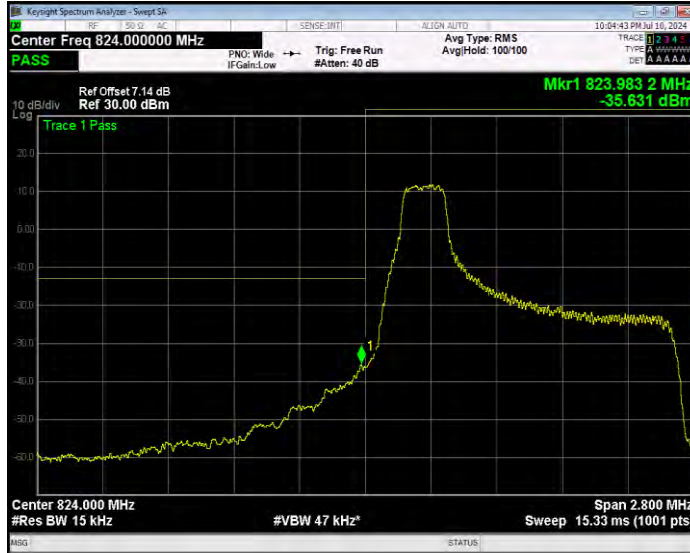

Band5 16QAM BW=5MHz Channel=20625 RB Size=25 Position=#0 Extended

Band5 16QAM BW=5MHz Channel=20625 RB Size=25 Position=#0 Normal

Band5 QPSK BW=1.4MHz Channel=20407 RB Size=1 Position=#0 Extended

Band5 QPSK BW=1.4MHz Channel=20407 RB Size=1 Position=#0 Normal