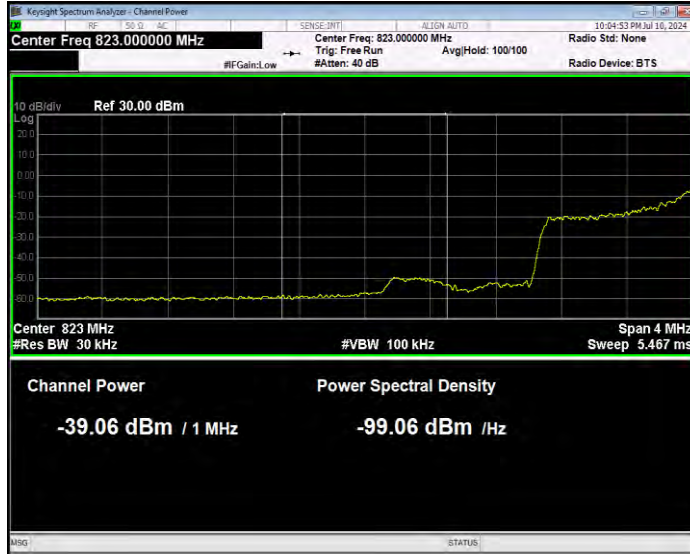

Band5 QPSK BW=1.4MHz Channel=20407 RB Size=1 Position=#Max Normal