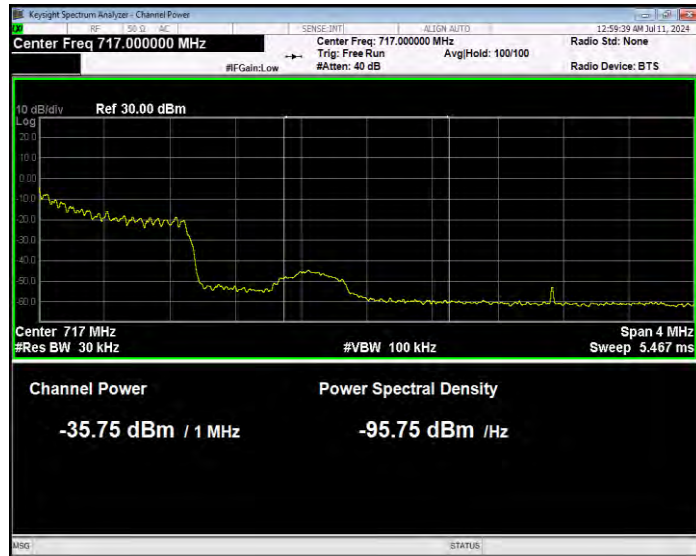

Band12 16QAM BW=1.4MHz Channel=23017 RB Size=1 Position=#Max Normal

Band12 16QAM BW=1.4MHz Channel=23017 RB Size=6 Position=#0 Extended

Band12 16QAM BW=1.4MHz Channel=23017 RB Size=6 Position=#0 Normal

Band12 16QAM BW=1.4MHz Channel=23173 RB Size=1 Position=#0 Extended