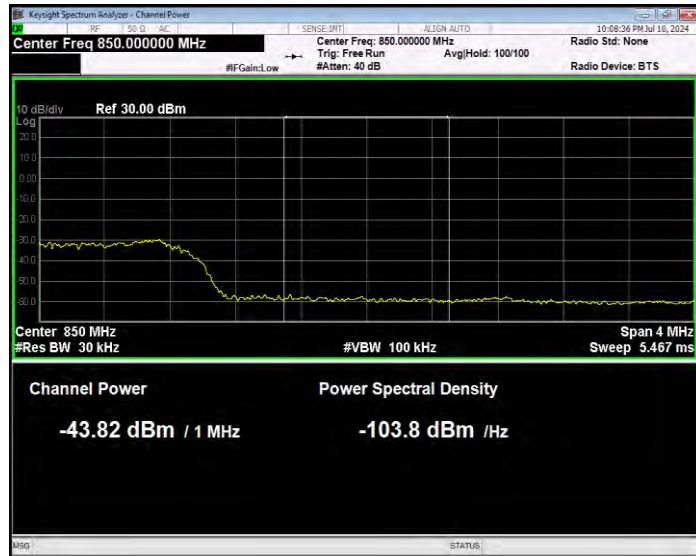

Band5 16QAM BW=5MHz Channel=20625 RB Size=1 Position=#0 Normal