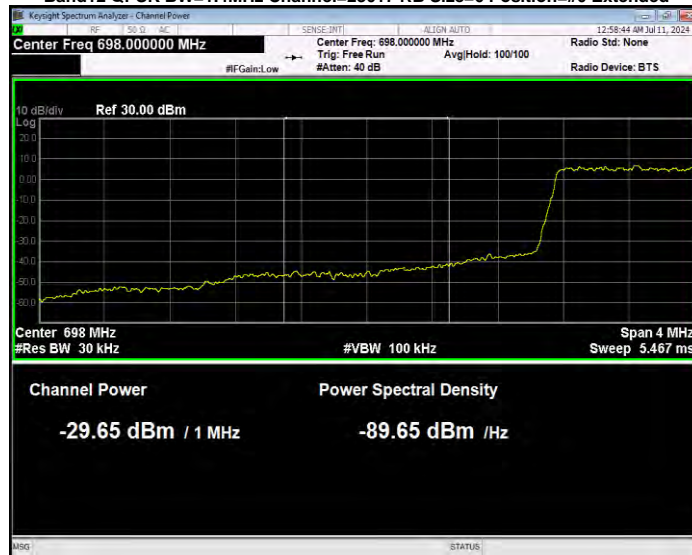

Band12 QPSK BW=1.4MHz Channel=23017 RB Size=1 Position=#0 Normal

Band12 QPSK BW=1.4MHz Channel=23017 RB Size=1 Position=#Max Extended

Band12 QPSK BW=1.4MHz Channel=23017 RB Size=1 Position=#Max Normal

Band12 QPSK BW=1.4MHz Channel=23017 RB Size=6 Position=#0 Extended