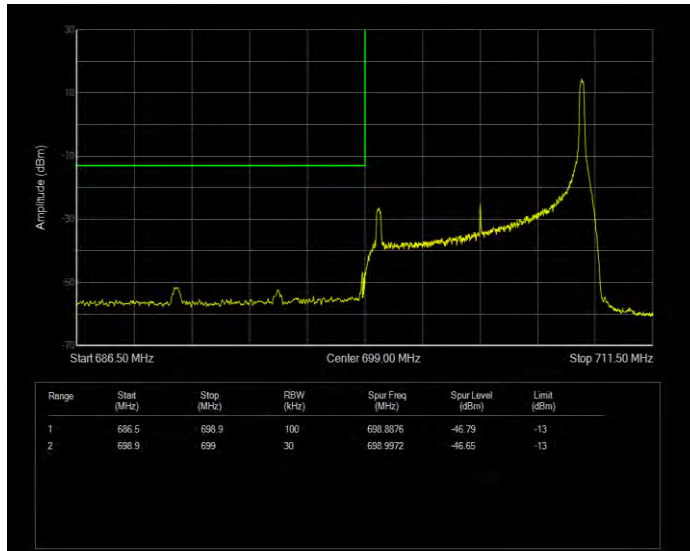

Band12 QPSK BW=10MHz Channel=23060 RB Size=50 Position=#0 Extended