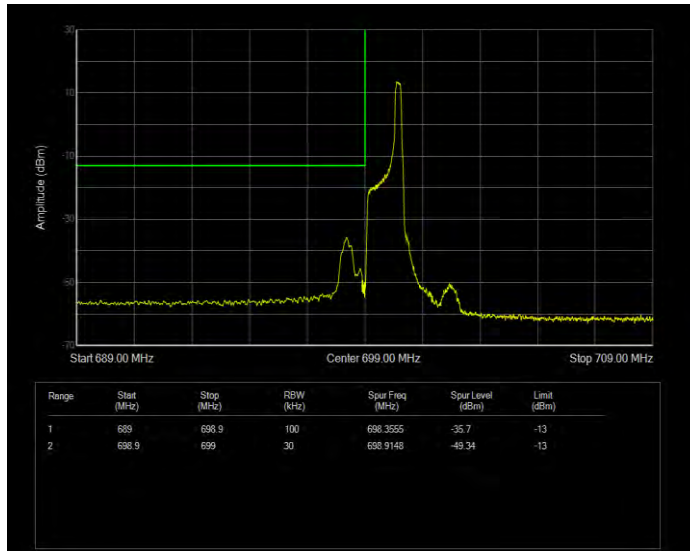

Band12 16QAM BW=1.4MHz Channel=23017 RB Size=6 Position=#0 Extended