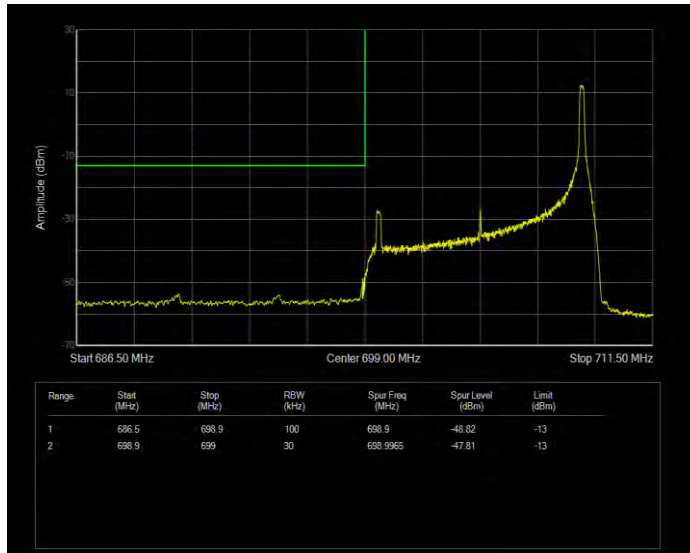

Band12 16QAM BW=10MHz Channel=23060 RB Size=50 Position=#0 Extended