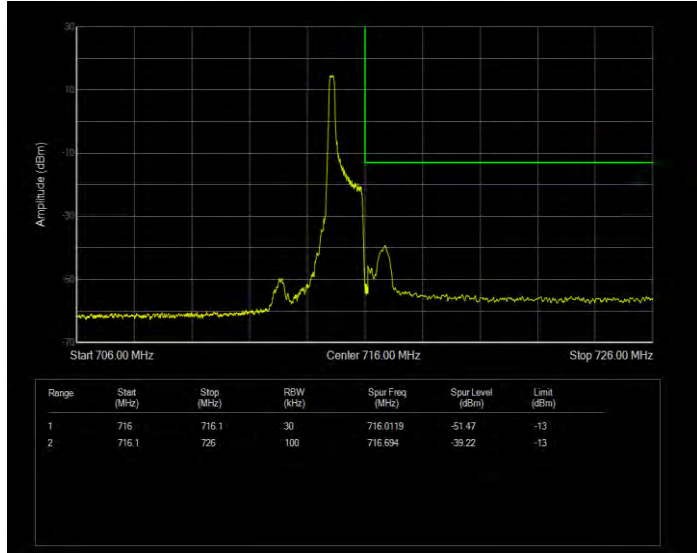

Band12 QPSK BW=1.4MHz Channel=23173 RB Size=1 Position=#Max Extended