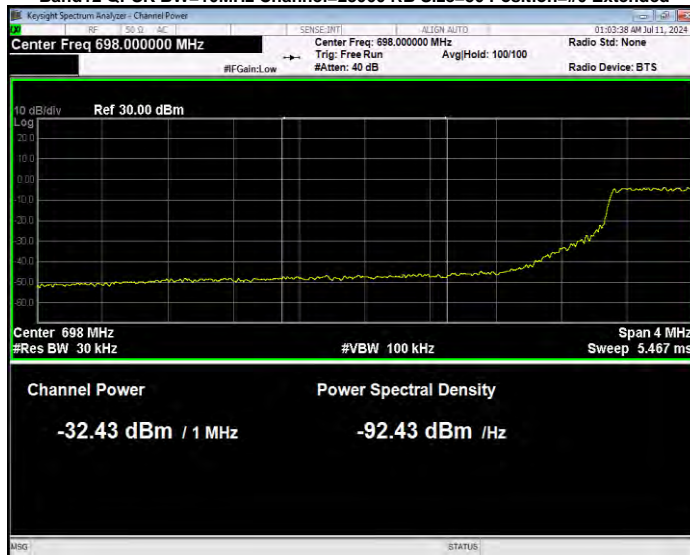

Band12 QPSK BW=10MHz Channel=23060 RB Size=1 Position=#0 Normal

Band12 QPSK BW=10MHz Channel=23060 RB Size=1 Position=#Max Extended

Band12 QPSK BW=10MHz Channel=23060 RB Size=1 Position=#Max Normal

Band12 QPSK BW=10MHz Channel=23060 RB Size=50 Position=#0 Extended