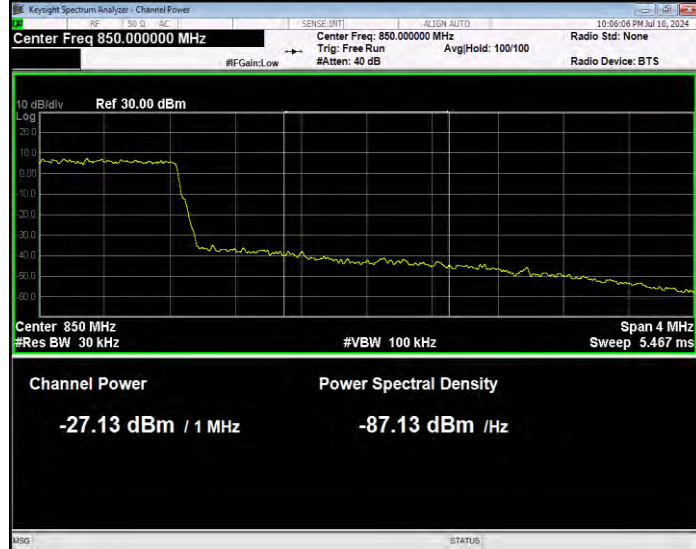

Band5 16QAM BW=1.4MHz Channel=20407 RB Size=6 Position=#0 Extended

Band5 16QAM BW=1.4MHz Channel=20407 RB Size=6 Position=#0 Normal

Band5 16QAM BW=1.4MHz Channel=20643 RB Size=1 Position=#0 Extended

Band5 16QAM BW=1.4MHz Channel=20643 RB Size=1 Position=#0 Normal

Band5 16QAM BW=1.4MHz Channel=20643 RB Size=1 Position=#Max Extended

Band5 16QAM BW=1.4MHz Channel=20643 RB Size=1 Position=#Max Normal

Band5 16QAM BW=1.4MHz Channel=20643 RB Size=6 Position=#0 Extended