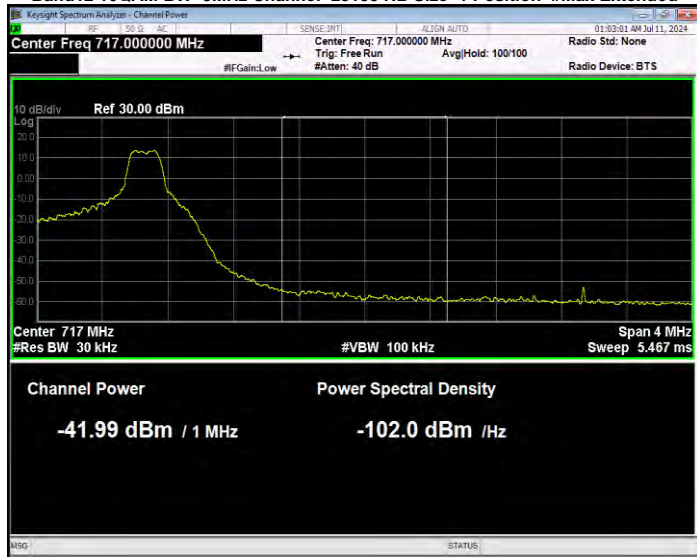

Band12 16QAM BW=5MHz Channel=23035 RB Size=25 Position=#0 Normal

Band12 16QAM BW=5MHz Channel=23155 RB Size=1 Position=#0 Extended

Band12 16QAM BW=5MHz Channel=23155 RB Size=1 Position=#0 Normal

Band12 16QAM BW=5MHz Channel=23155 RB Size=1 Position=#Max Extended