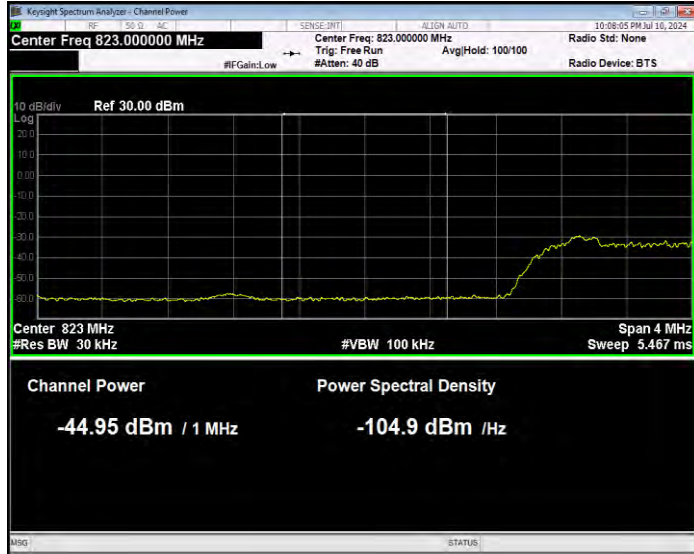

Band5 16QAM BW=5MHz Channel=20425 RB Size=1 Position=#Max Normal