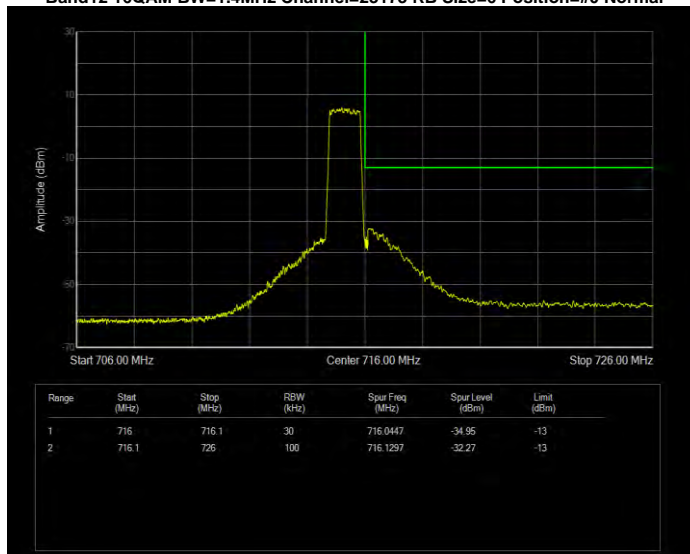

Band12 16QAM BW=10MHz Channel=23060 RB Size=1 Position=#0 Extended