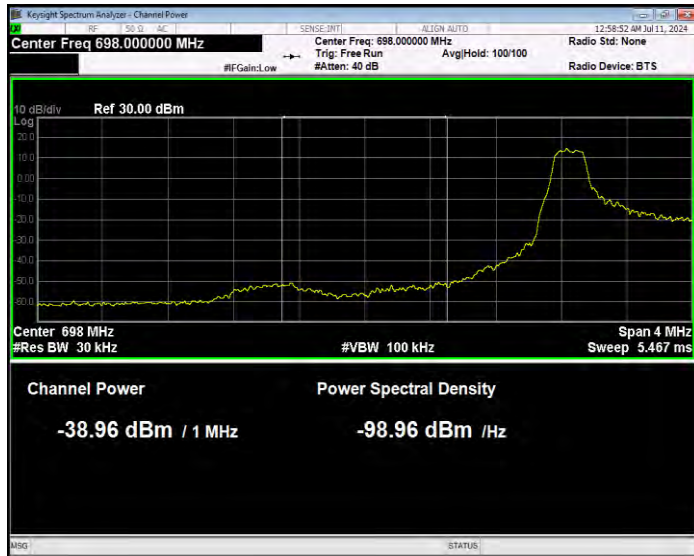

Band12 16QAM BW=1.4MHz Channel=23017 RB Size=1 Position=#0 Normal