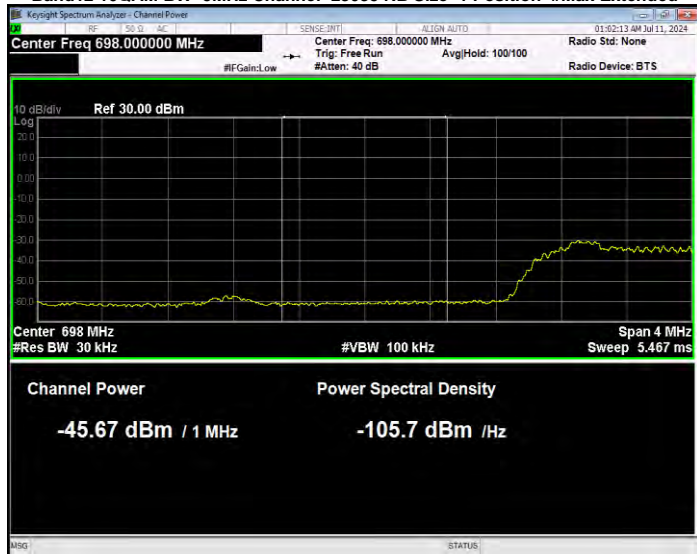

Band12 16QAM BW=5MHz Channel=23035 RB Size=1 Position=#Max Normal