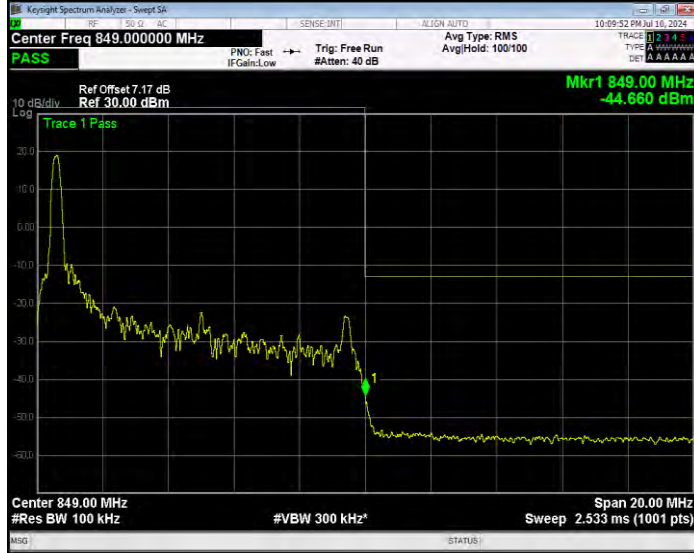

Band5 16QAM BW=10MHz Channel=20450 RB Size=1 Position=#Max Normal

Band5 16QAM BW=10MHz Channel=20450 RB Size=50 Position=#0 Extended

Band5 16QAM BW=10MHz Channel=20450 RB Size=50 Position=#0 Normal

Band5 16QAM BW=10MHz Channel=20600 RB Size=1 Position=#0 Extended

Band5 16QAM BW=10MHz Channel=20600 RB Size=1 Position=#0 Normal

Band5 16QAM BW=10MHz Channel=20600 RB Size=1 Position=#Max Extended

Band5 16QAM BW=10MHz Channel=20600 RB Size=1 Position=#Max Normal

Band5 16QAM BW=10MHz Channel=20600 RB Size=50 Position=#0 Extended