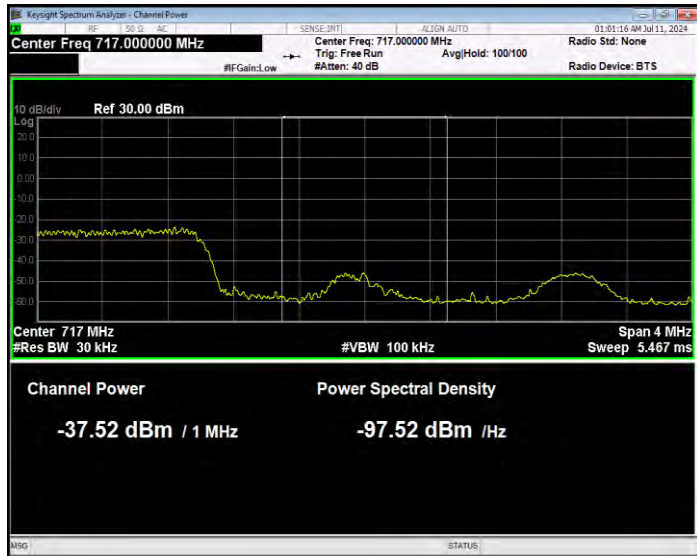

Band12 16QAM BW=3MHz Channel=23165 RB Size=1 Position=#0 Normal