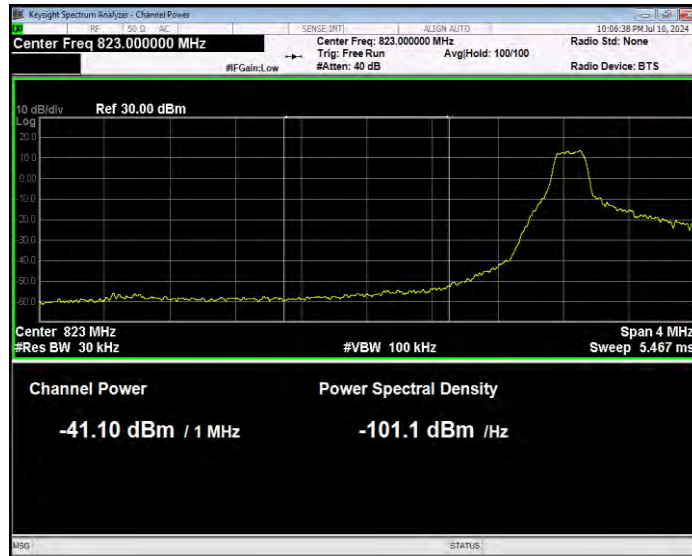

Band5 16QAM BW=3MHz Channel=20415 RB Size=1 Position=#0 Extended

Band5 16QAM BW=3MHz Channel=20415 RB Size=1 Position=#0 Normal