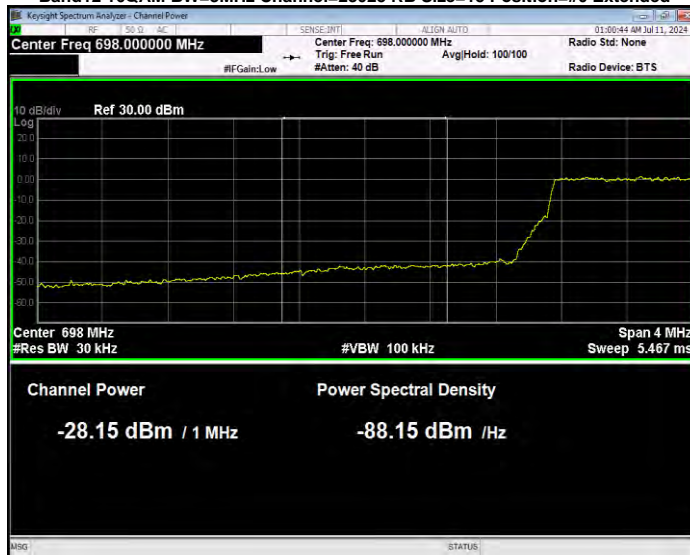

Band12 16QAM BW=3MHz Channel=23025 RB Size=1 Position=#0 Normal

Band12 16QAM BW=3MHz Channel=23025 RB Size=1 Position=#Max Extended

Band12 16QAM BW=3MHz Channel=23025 RB Size=1 Position=#Max Normal

Band12 16QAM BW=3MHz Channel=23025 RB Size=15 Position=#0 Extended