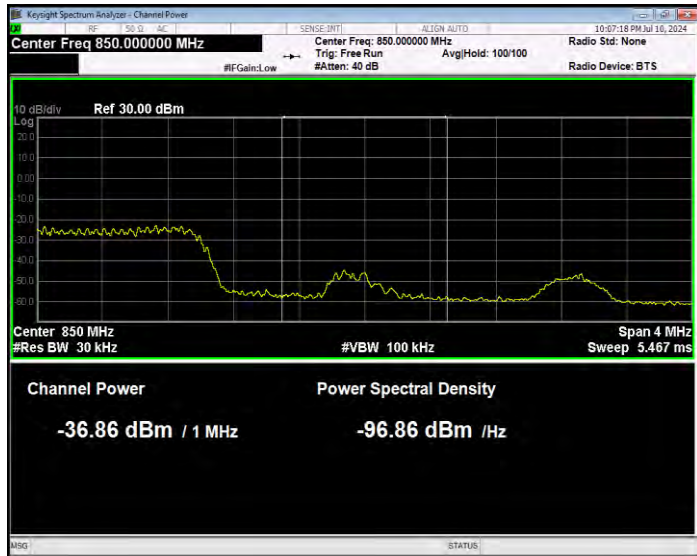

Band5 16QAM BW=3MHz Channel=20415 RB Size=1 Position=#Max Normal

Band5 16QAM BW=3MHz Channel=20415 RB Size=15 Position=#0 Extended

Band5 16QAM BW=3MHz Channel=20415 RB Size=15 Position=#0 Normal

Band5 16QAM BW=3MHz Channel=20635 RB Size=1 Position=#0 Extended