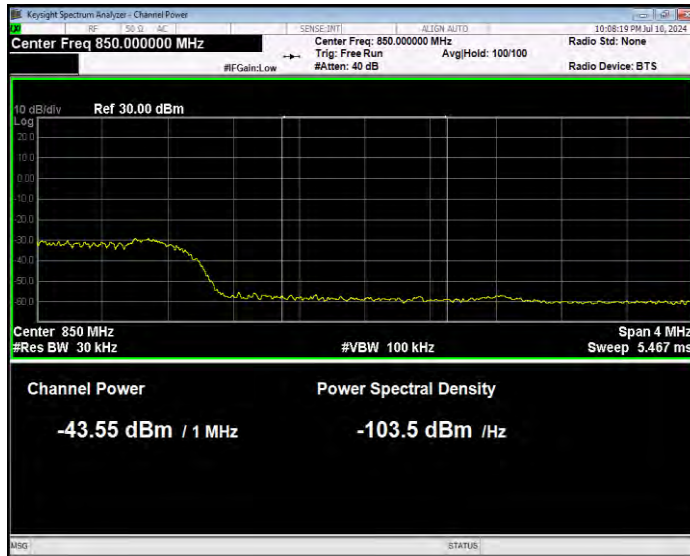

Band5 QPSK BW=5MHz Channel=20625 RB Size=1 Position=#0 Normal