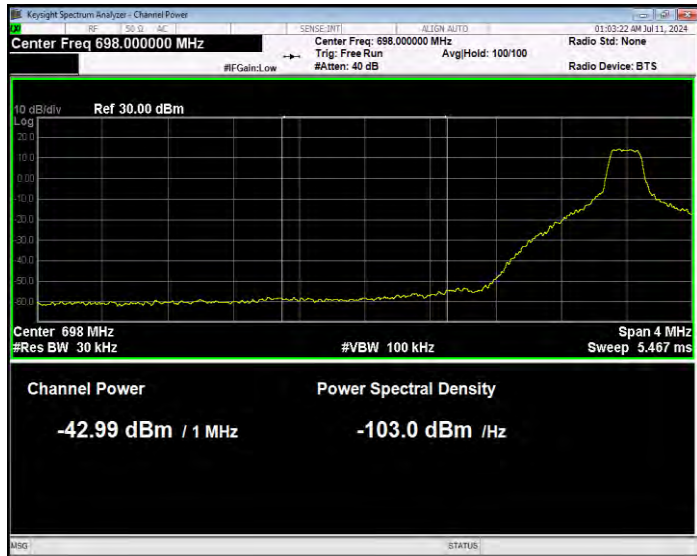

Band12 QPSK BW=1.4MHz Channel=23173 RB Size=1 Position=#Max Normal

Band12 QPSK BW=1.4MHz Channel=23173 RB Size=6 Position=#0 Extended

Band12 QPSK BW=1.4MHz Channel=23173 RB Size=6 Position=#0 Normal

Band12 QPSK BW=10MHz Channel=23060 RB Size=1 Position=#0 Extended