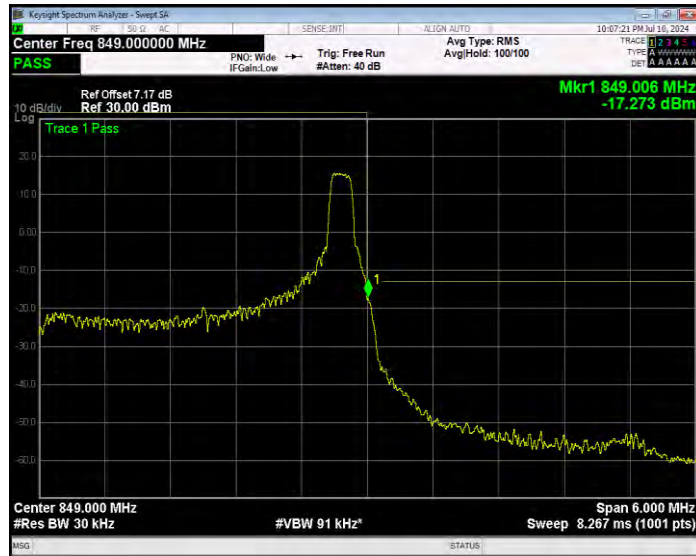

Band5 16QAM BW=3MHz Channel=20415 RB Size=1 Position=#Max Normal

Band5 16QAM BW=3MHz Channel=20415 RB Size=15 Position=#0 Extended

Band5 16QAM BW=3MHz Channel=20415 RB Size=15 Position=#0 Normal

Band5 16QAM BW=3MHz Channel=20635 RB Size=1 Position=#0 Extended