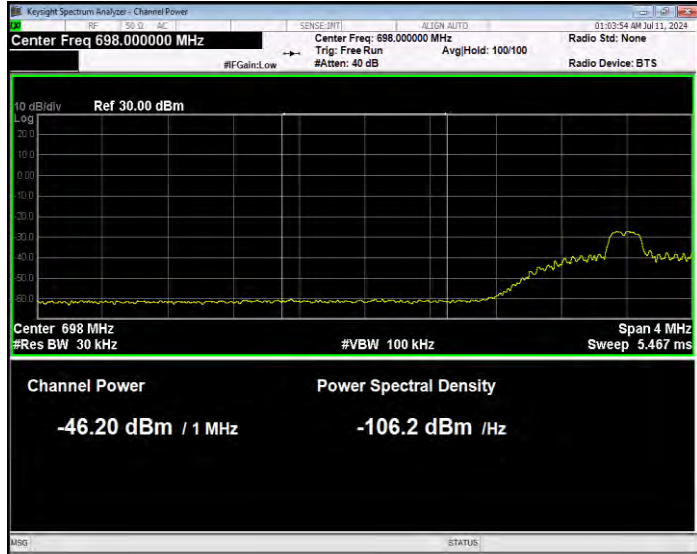

Band12 16QAM BW=10MHz Channel=23060 RB Size=1 Position=#Max Normal