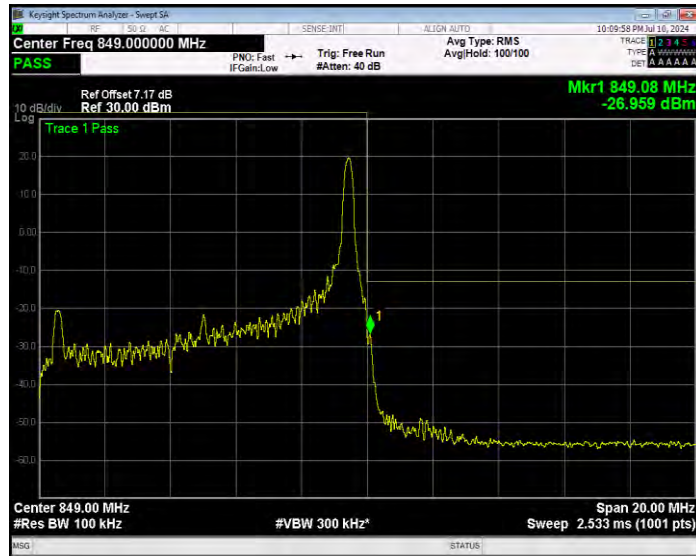

Band5 16QAM BW=10MHz Channel=20600 RB Size=1 Position=#Max Normal