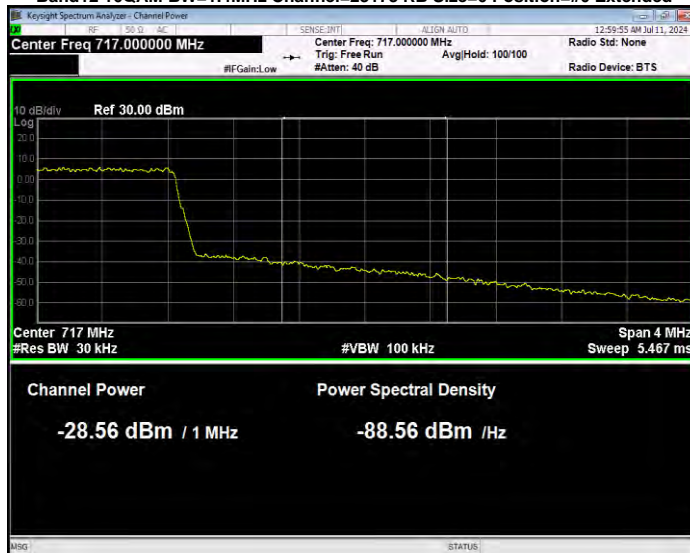

Band12 16QAM BW=1.4MHz Channel=23173 RB Size=6 Position=#0 Normal