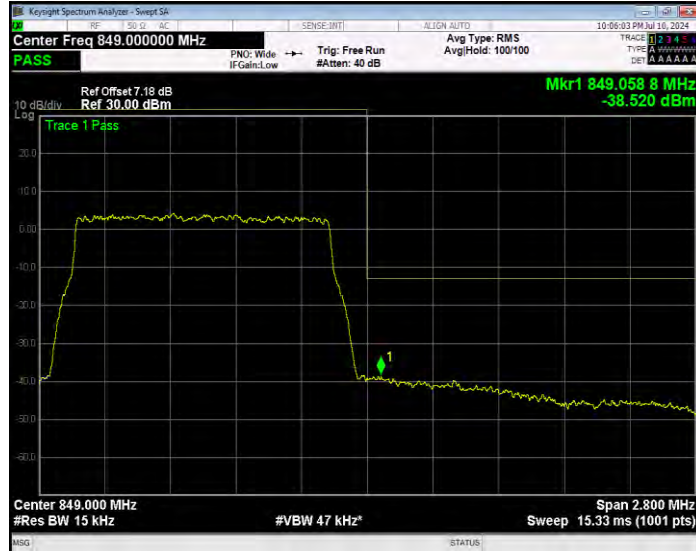

Band5 16QAM BW=1.4MHz Channel=20643 RB Size=1 Position=#Max Extended

Band5 16QAM BW=1.4MHz Channel=20643 RB Size=1 Position=#Max Normal

Band5 16QAM BW=1.4MHz Channel=20643 RB Size=6 Position=#0 Extended

Band5 16QAM BW=1.4MHz Channel=20643 RB Size=6 Position=#0 Normal

Band5 16QAM BW=10MHz Channel=20450 RB Size=1 Position=#0 Extended

Band5 16QAM BW=10MHz Channel=20450 RB Size=1 Position=#0 Normal

Band5 16QAM BW=10MHz Channel=20450 RB Size=1 Position=#Max Extended