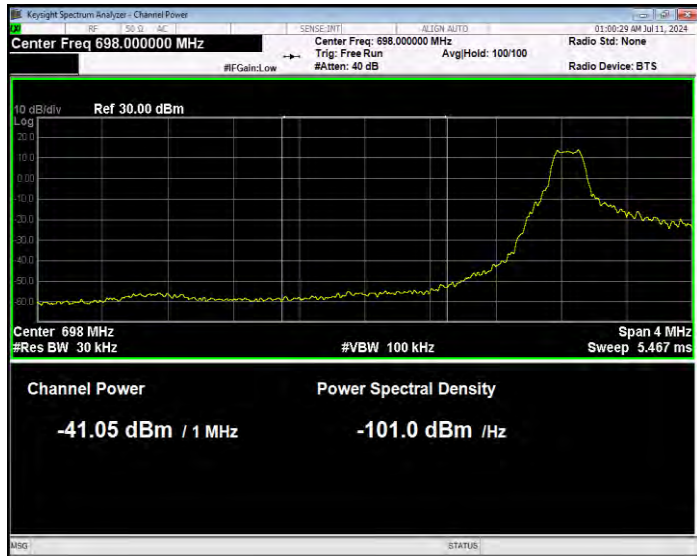

Band12 16QAM BW=10MHz Channel=23130 RB Size=1 Position=#Max Normal

Band12 16QAM BW=10MHz Channel=23130 RB Size=50 Position=#0 Extended

Band12 16QAM BW=10MHz Channel=23130 RB Size=50 Position=#0 Normal

Band12 16QAM BW=3MHz Channel=23025 RB Size=1 Position=#0 Extended