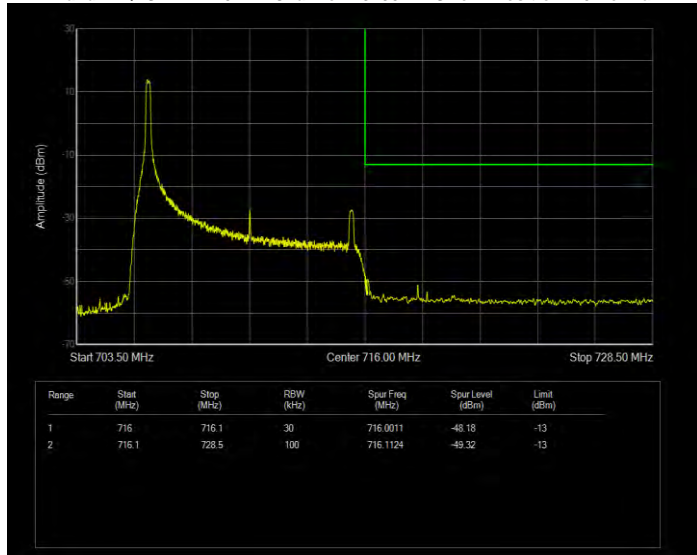

Band12 QPSK BW=10MHz Channel=23130 RB Size=1 Position=#Max Extended