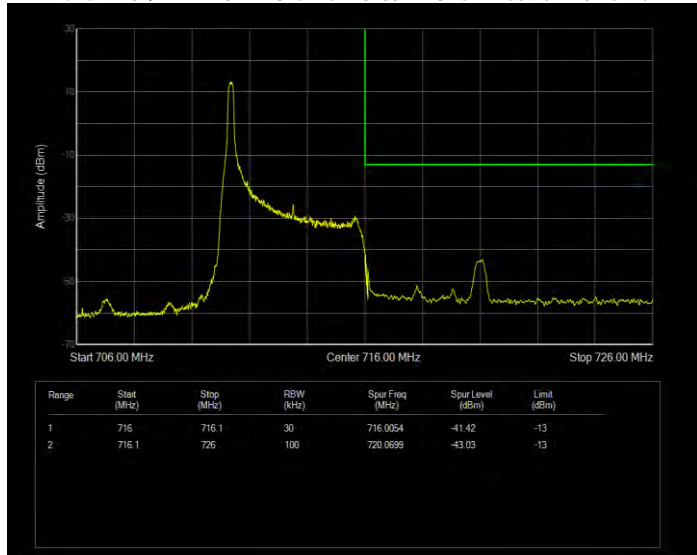

Band12 16QAM BW=5MHz Channel=23155 RB Size=1 Position=#Max Extended