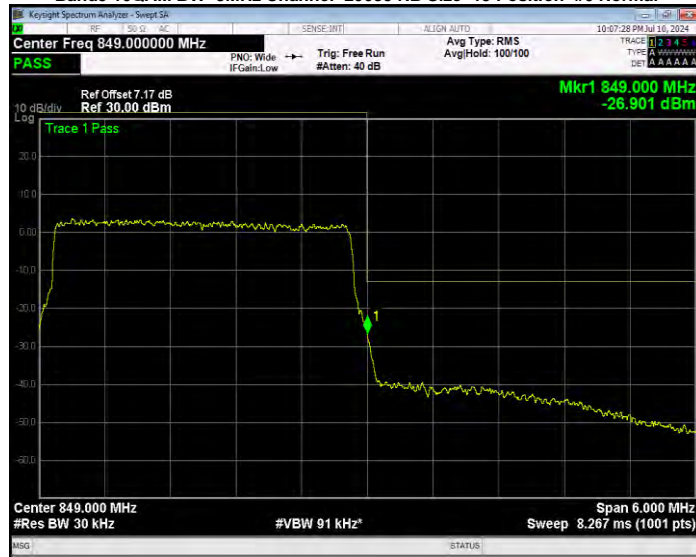

Band5 16QAM BW=5MHz Channel=20425 RB Size=1 Position=#0 Extended