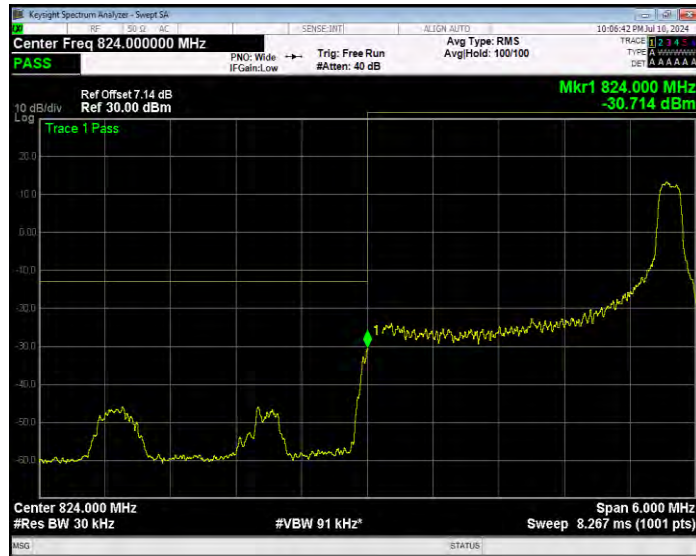

Band5 16QAM BW=3MHz Channel=20415 RB Size=15 Position=#0 Extended