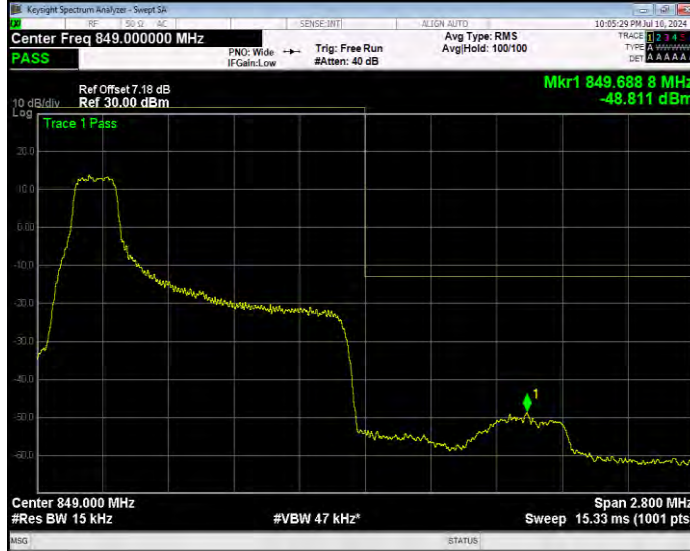

Band5 QPSK BW=1.4MHz Channel=20643 RB Size=1 Position=#Max Extended