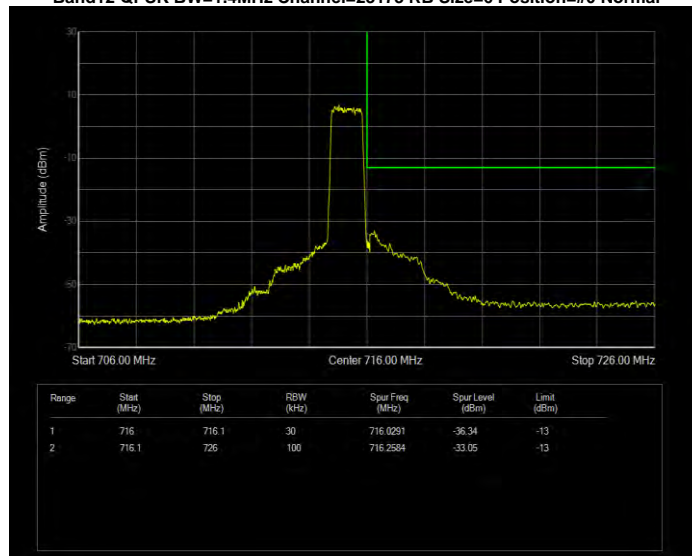

Band12 QPSK BW=10MHz Channel=23060 RB Size=1 Position=#0 Extended