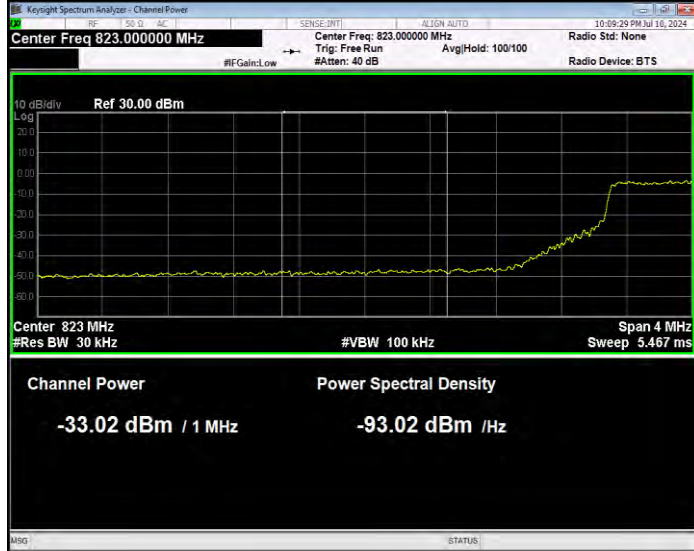

Band5 16QAM BW=1.4MHz Channel=20643 RB Size=6 Position=#0 Normal

Band5 16QAM BW=10MHz Channel=20450 RB Size=1 Position=#0 Extended

Band5 16QAM BW=10MHz Channel=20450 RB Size=1 Position=#0 Normal

Band5 16QAM BW=10MHz Channel=20450 RB Size=1 Position=#Max Extended

Band5 16QAM BW=10MHz Channel=20450 RB Size=1 Position=#Max Normal

Band5 16QAM BW=10MHz Channel=20450 RB Size=50 Position=#0 Extended

Band5 16QAM BW=10MHz Channel=20450 RB Size=50 Position=#0 Normal

Band5 16QAM BW=10MHz Channel=20600 RB Size=1 Position=#0 Extended