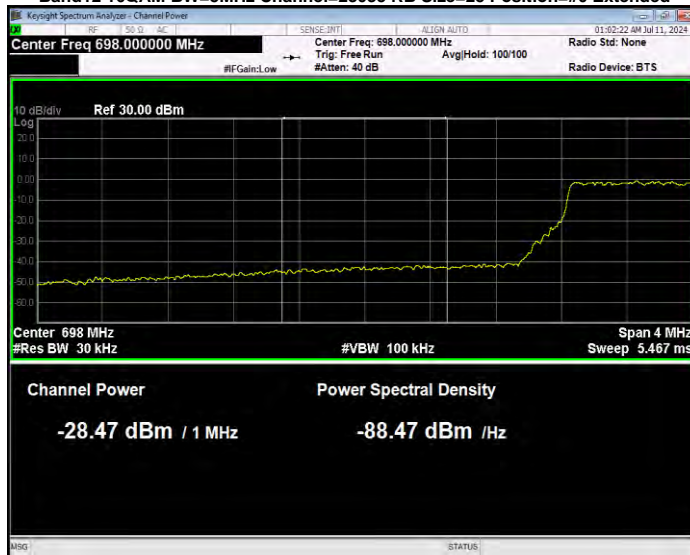

Band12 16QAM BW=5MHz Channel=23035 RB Size=1 Position=#0 Normal

Band12 16QAM BW=5MHz Channel=23035 RB Size=1 Position=#Max Extended

Band12 16QAM BW=5MHz Channel=23035 RB Size=1 Position=#Max Normal

Band12 16QAM BW=5MHz Channel=23035 RB Size=25 Position=#0 Extended