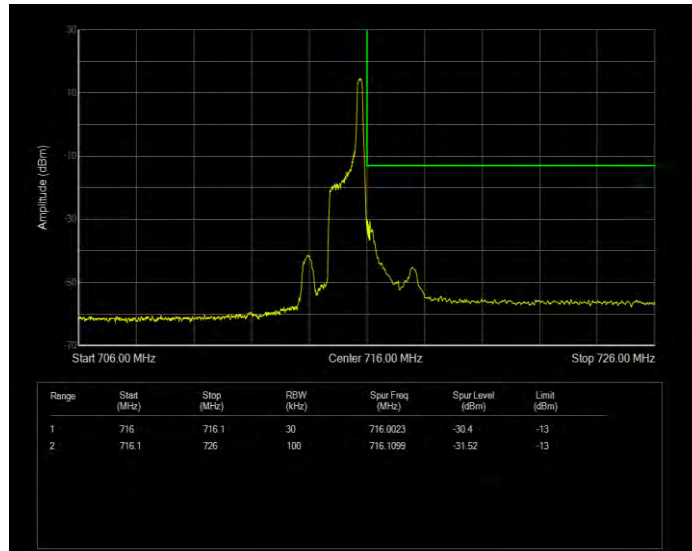

Band12 QPSK BW=1.4MHz Channel=23173 RB Size=6 Position=#0 Extended