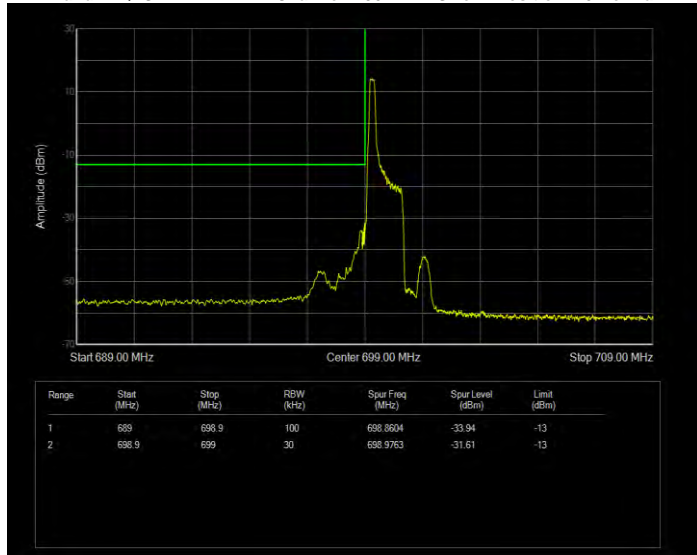

Band12 QPSK BW=1.4MHz Channel=23017 RB Size=1 Position=#Max Extended