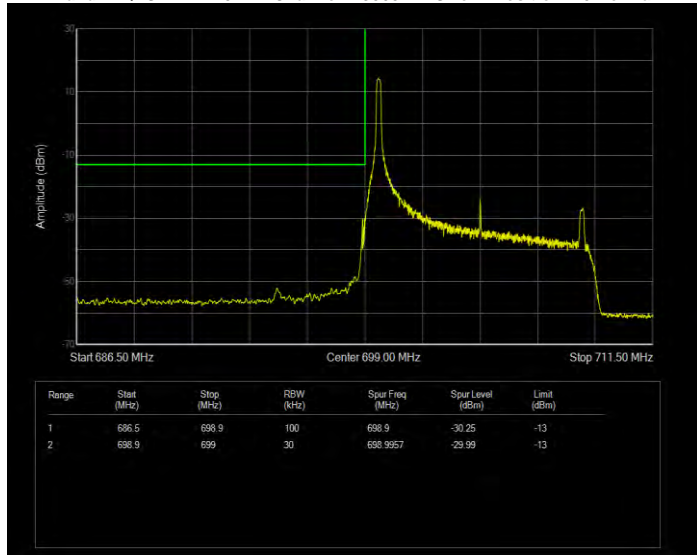

Band12 QPSK BW=10MHz Channel=23060 RB Size=1 Position=#Max Extended