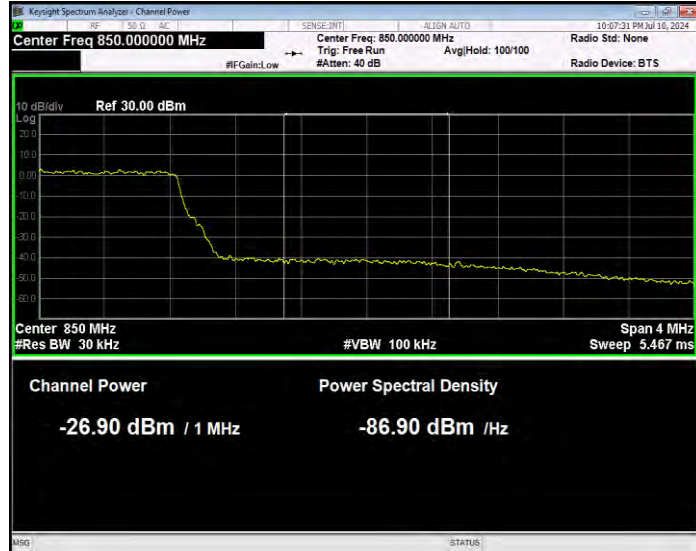

Band5 16QAM BW=3MHz Channel=20635 RB Size=15 Position=#0 Normal