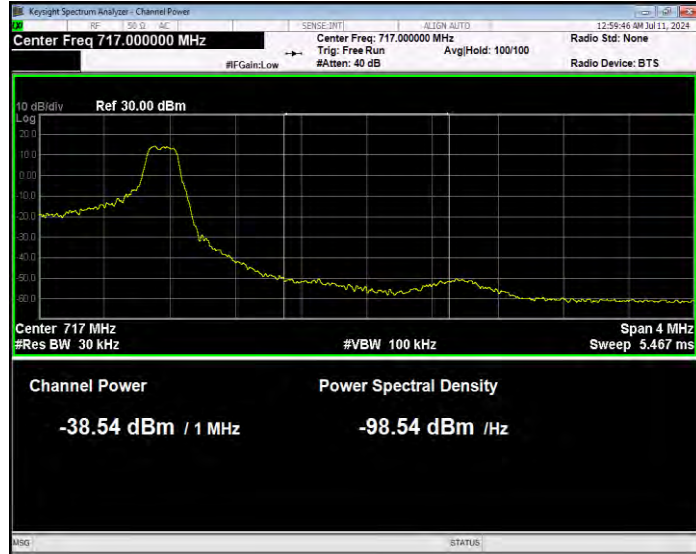

Band12 16QAM BW=1.4MHz Channel=23173 RB Size=1 Position=#Max Normal