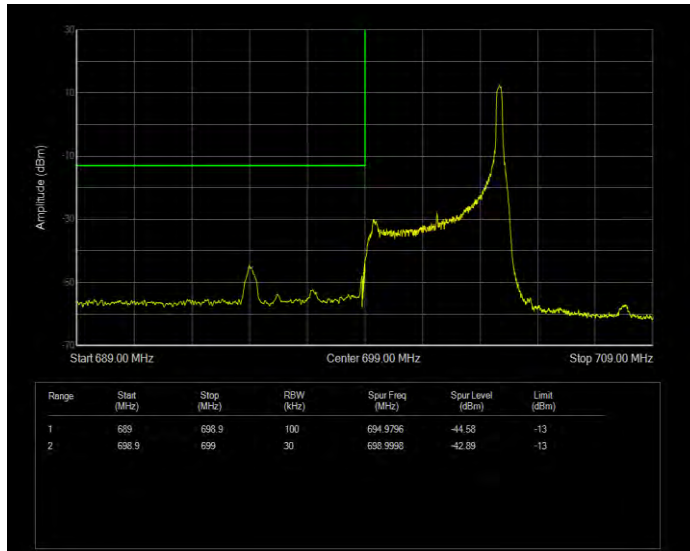

Band12 16QAM BW=5MHz Channel=23035 RB Size=25 Position=#0 Extended