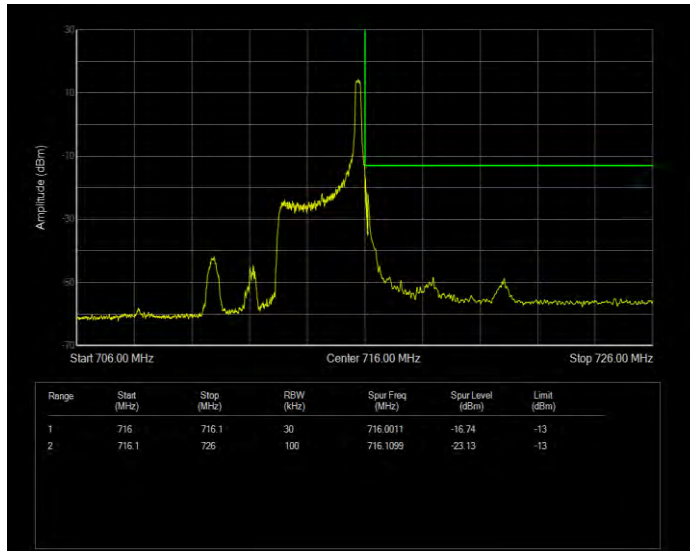

Band12 16QAM BW=3MHz Channel=23165 RB Size=15 Position=#0 Extended