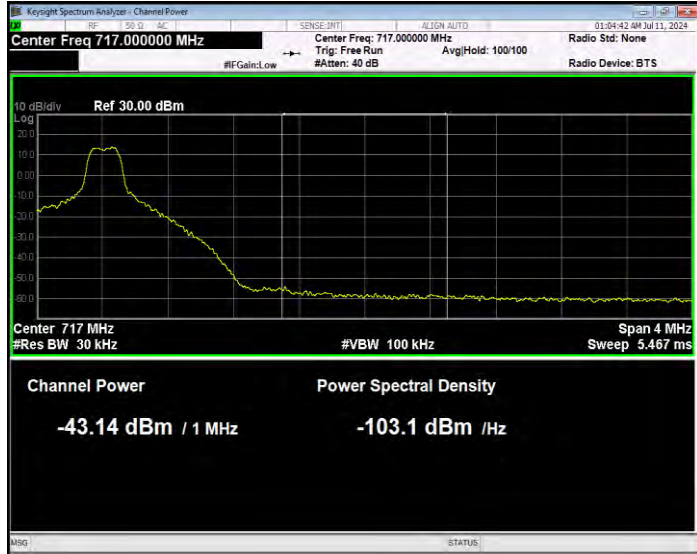

Band12 16QAM BW=10MHz Channel=23060 RB Size=50 Position=#0 Normal

Band12 16QAM BW=10MHz Channel=23130 RB Size=1 Position=#0 Extended

Band12 16QAM BW=10MHz Channel=23130 RB Size=1 Position=#0 Normal

Band12 16QAM BW=10MHz Channel=23130 RB Size=1 Position=#Max Extended