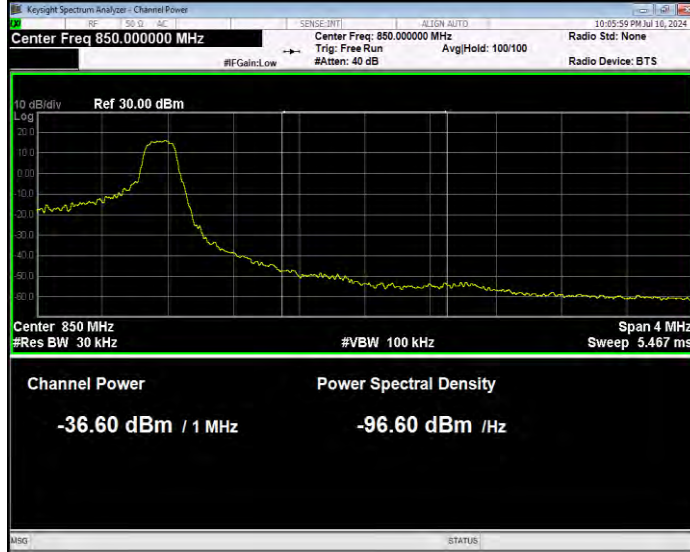

Band5 16QAM BW=1.4MHz Channel=20643 RB Size=1 Position=#Max Extended