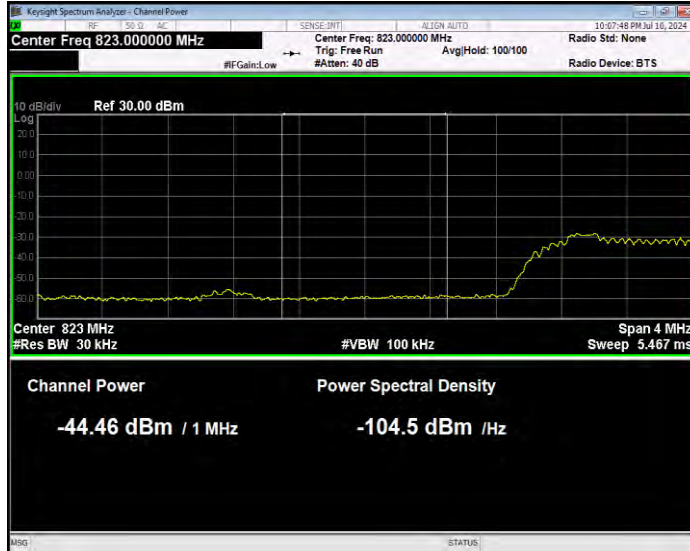

Band5 QPSK BW=3MHz Channel=20635 RB Size=1 Position=#Max Normal

Band5 QPSK BW=5MHz Channel=20425 RB Size=1 Position=#0 Normal

Band5 QPSK BW=5MHz Channel=20425 RB Size=1 Position=#Max Extended

Band5 QPSK BW=5MHz Channel=20425 RB Size=1 Position=#Max Normal