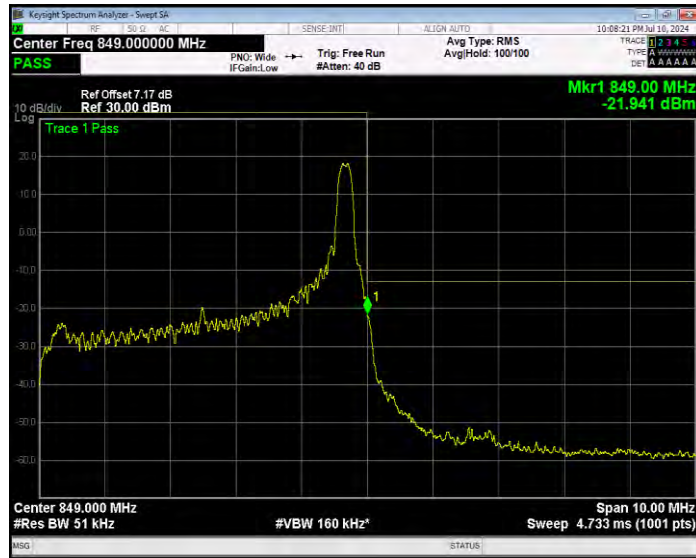

Band5 QPSK BW=5MHz Channel=20625 RB Size=25 Position=#0 Extended