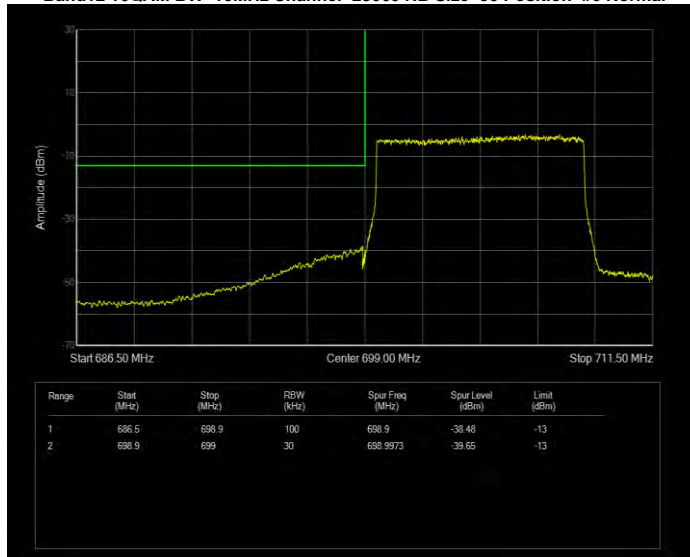

Band12 16QAM BW=10MHz Channel=23130 RB Size=1 Position=#0 Extended