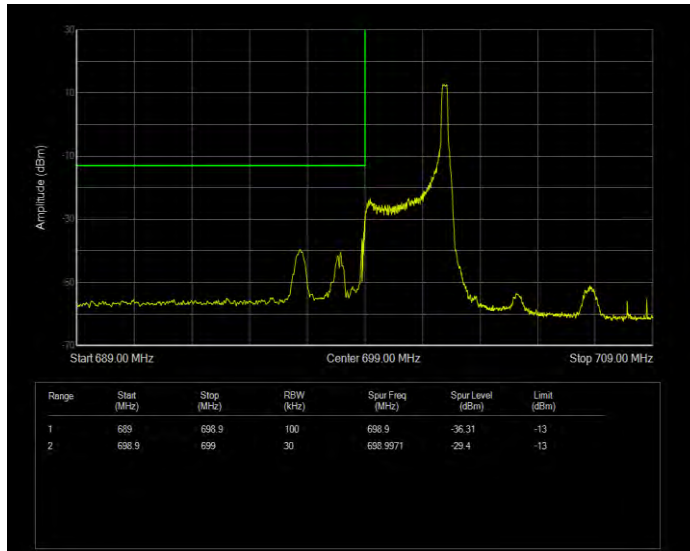

Band12 16QAM BW=3MHz Channel=23025 RB Size=1 Position=#0 Normal

Band12 16QAM BW=3MHz Channel=23025 RB Size=1 Position=#Max Extended

Band12 16QAM BW=3MHz Channel=23025 RB Size=1 Position=#Max Normal

Band12 16QAM BW=3MHz Channel=23025 RB Size=15 Position=#0 Extended