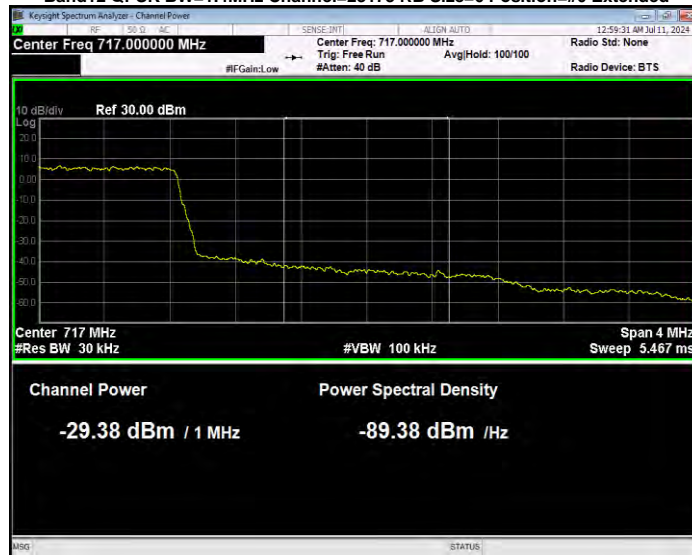

Band12 QPSK BW=1.4MHz Channel=23173 RB Size=6 Position=#0 Normal