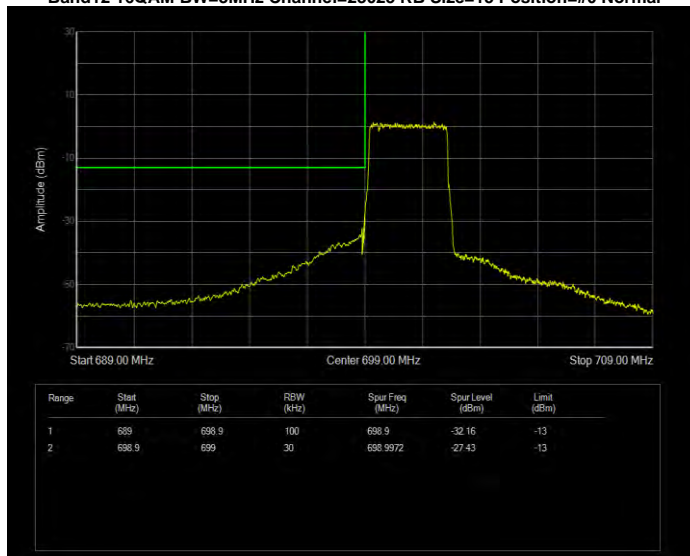

Band12 16QAM BW=3MHz Channel=23165 RB Size=1 Position=#0 Extended