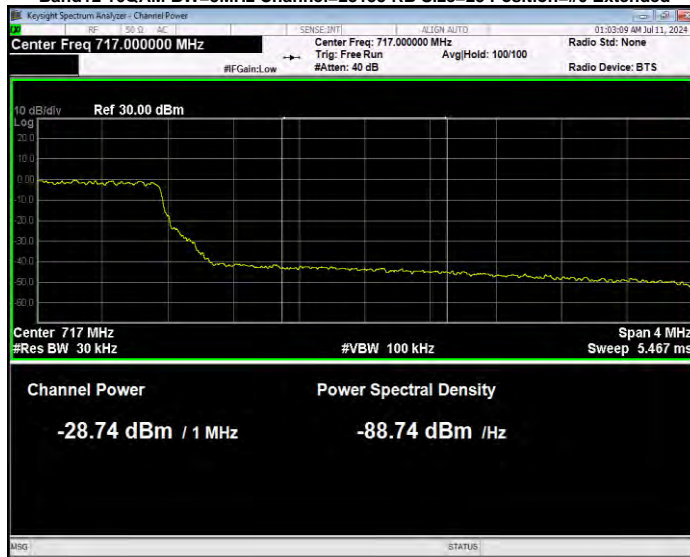

Band12 16QAM BW=5MHz Channel=23155 RB Size=25 Position=#0 Normal