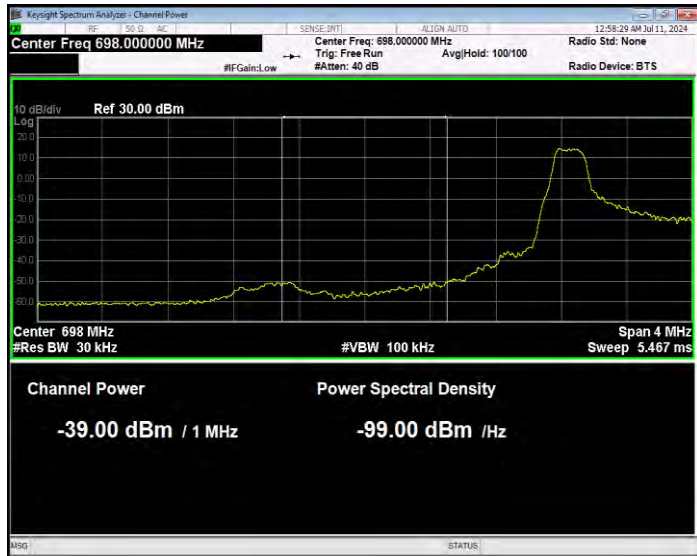

Band12 16QAM BW=5MHz Channel=23155 RB Size=1 Position=#Max Normal

Band12 16QAM BW=5MHz Channel=23155 RB Size=25 Position=#0 Extended

Band12 16QAM BW=5MHz Channel=23155 RB Size=25 Position=#0 Normal

Band12 QPSK BW=1.4MHz Channel=23017 RB Size=1 Position=#0 Extended