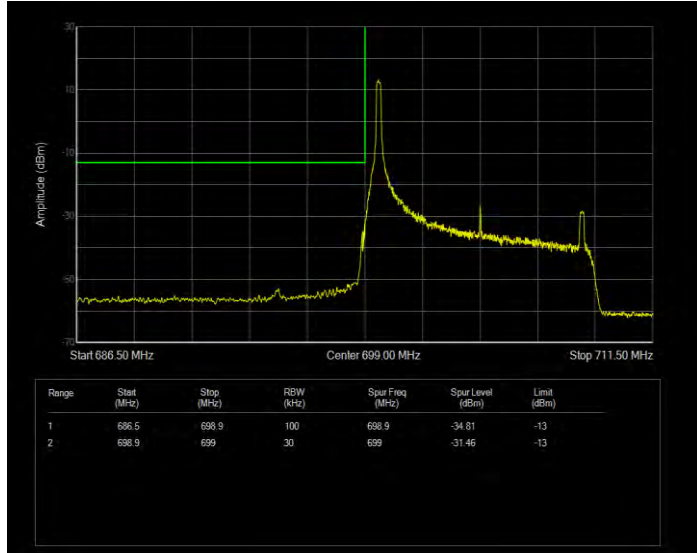

Band12 16QAM BW=1.4MHz Channel=23173 RB Size=6 Position=#0 Extended

Band12 16QAM BW=1.4MHz Channel=23173 RB Size=6 Position=#0 Normal

Band12 16QAM BW=10MHz Channel=23060 RB Size=1 Position=#0 Extended

Band12 16QAM BW=10MHz Channel=23060 RB Size=1 Position=#0 Normal