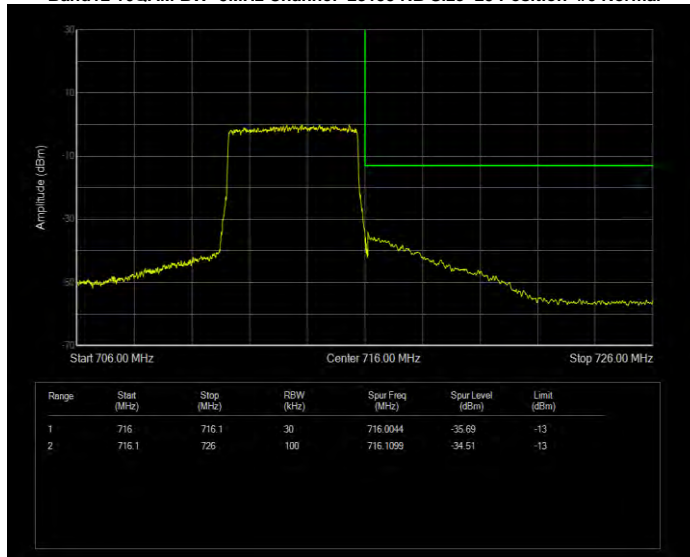

Band12 QPSK BW=1.4MHz Channel=23017 RB Size=1 Position=#0 Extended