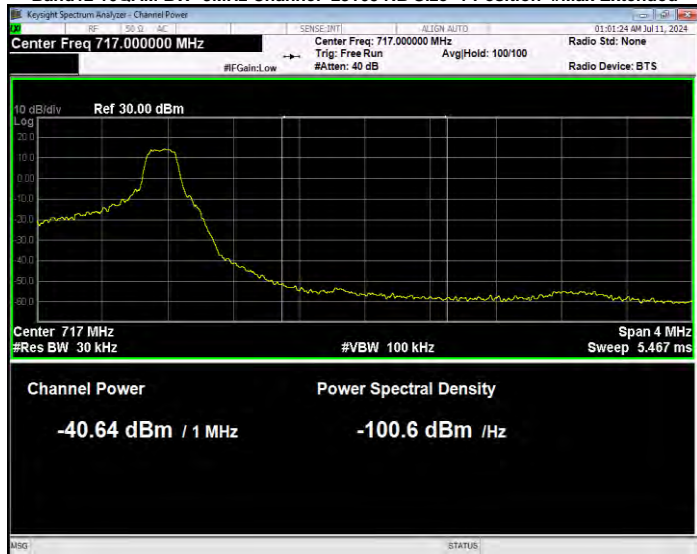

Band12 16QAM BW=3MHz Channel=23025 RB Size=15 Position=#0 Normal

Band12 16QAM BW=3MHz Channel=23165 RB Size=1 Position=#0 Extended

Band12 16QAM BW=3MHz Channel=23165 RB Size=1 Position=#0 Normal

Band12 16QAM BW=3MHz Channel=23165 RB Size=1 Position=#Max Extended