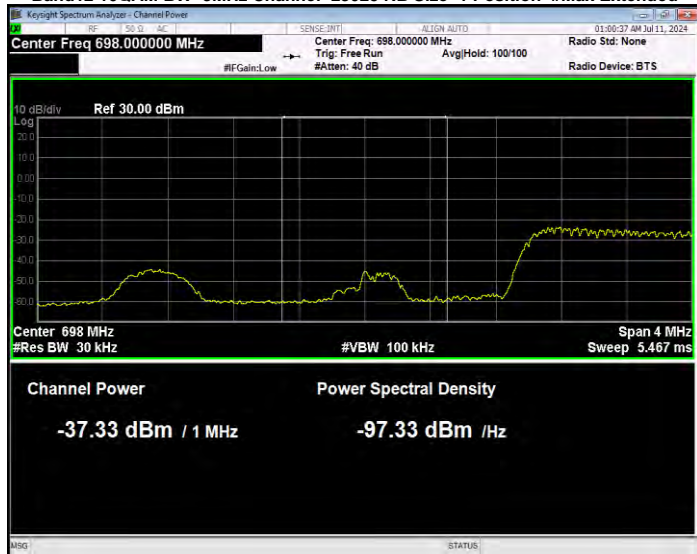

Band12 16QAM BW=3MHz Channel=23025 RB Size=1 Position=#Max Normal