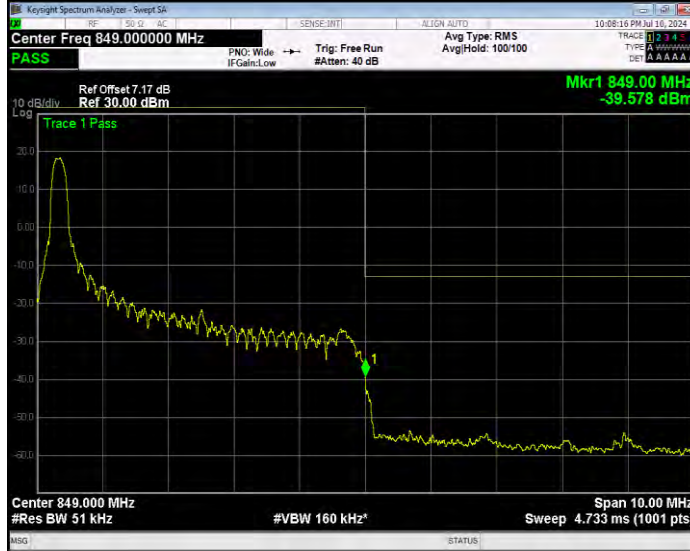

Band5 QPSK BW=5MHz Channel=20425 RB Size=25 Position=#0 Extended

Band5 QPSK BW=5MHz Channel=20425 RB Size=25 Position=#0 Normal

Band5 QPSK BW=5MHz Channel=20625 RB Size=1 Position=#0 Extended

Band5 QPSK BW=5MHz Channel=20625 RB Size=1 Position=#0 Normal