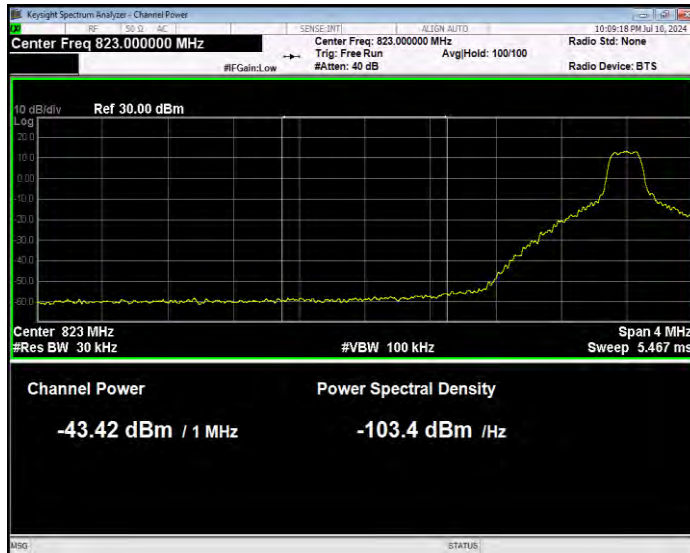

Band5 16QAM BW=10MHz Channel=20450 RB Size=1 Position=#0 Extended