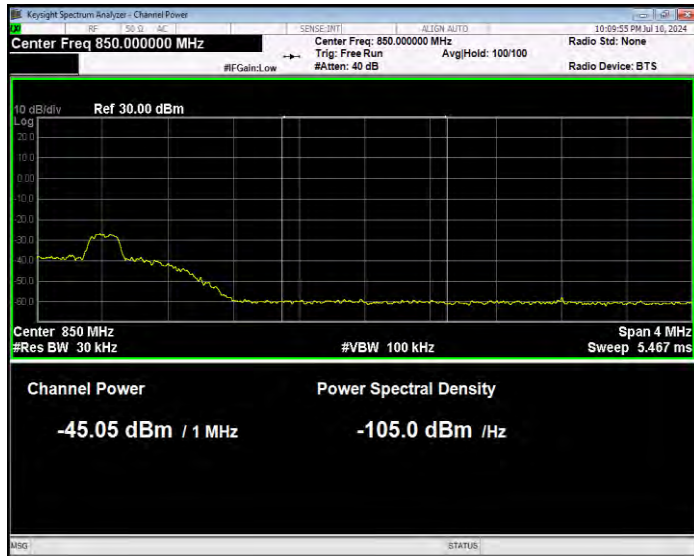

Band5 16QAM BW=10MHz Channel=20450 RB Size=1 Position=#Max Normal

Band5 16QAM BW=10MHz Channel=20450 RB Size=50 Position=#0 Extended

Band5 16QAM BW=10MHz Channel=20450 RB Size=50 Position=#0 Normal

Band5 16QAM BW=10MHz Channel=20600 RB Size=1 Position=#0 Extended

Band5 16QAM BW=10MHz Channel=20600 RB Size=1 Position=#0 Normal

Band5 16QAM BW=10MHz Channel=20600 RB Size=1 Position=#Max Extended

Band5 16QAM BW=10MHz Channel=20600 RB Size=1 Position=#Max Normal

Band5 16QAM BW=10MHz Channel=20600 RB Size=50 Position=#0 Extended