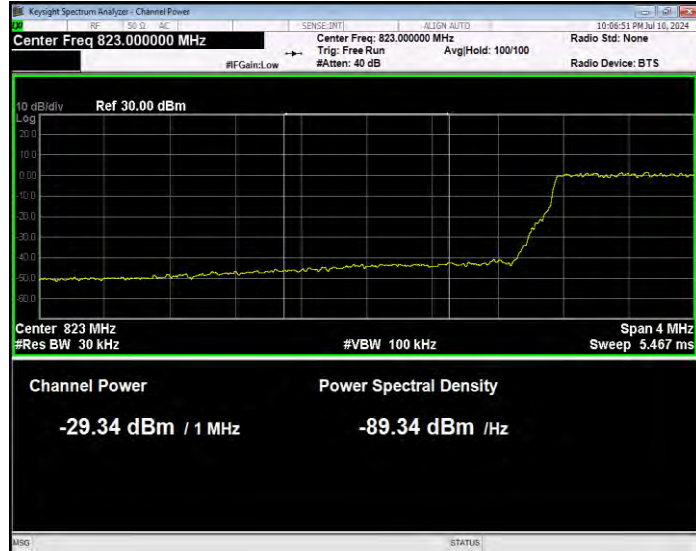

Band5 16QAM BW=3MHz Channel=20415 RB Size=15 Position=#0 Normal