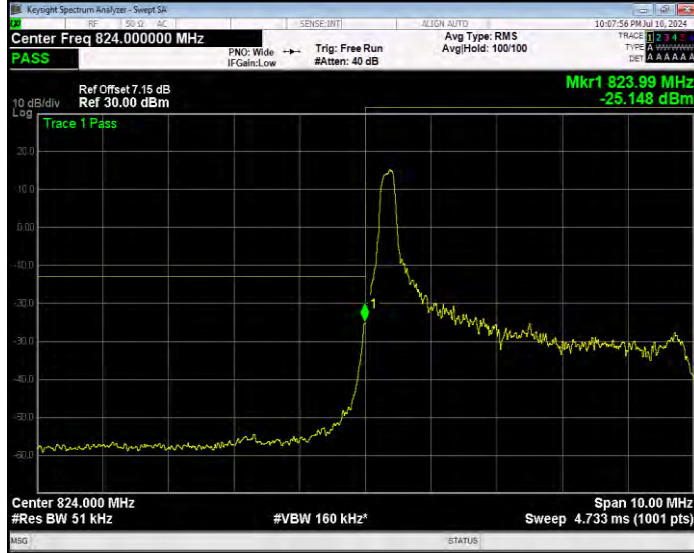

Band5 16QAM BW=3MHz Channel=20635 RB Size=15 Position=#0 Extended

Band5 16QAM BW=3MHz Channel=20635 RB Size=15 Position=#0 Normal

Band5 16QAM BW=5MHz Channel=20425 RB Size=1 Position=#0 Extended

Band5 16QAM BW=5MHz Channel=20425 RB Size=1 Position=#0 Normal