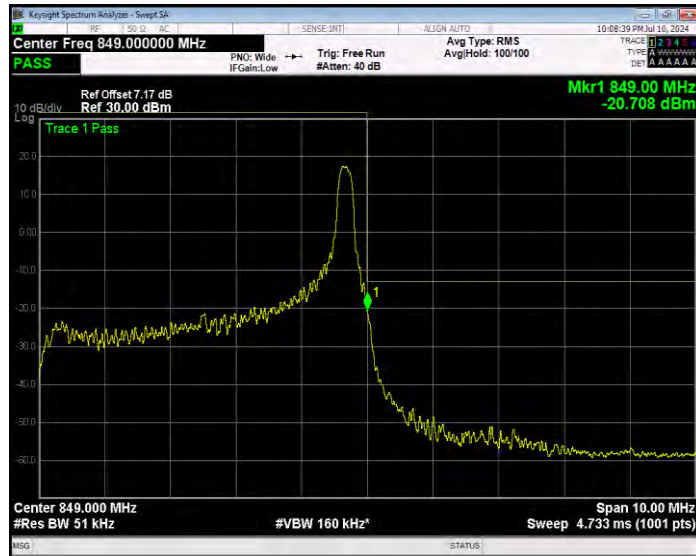

Band5 16QAM BW=5MHz Channel=20625 RB Size=1 Position=#0 Extended

Band5 16QAM BW=5MHz Channel=20625 RB Size=1 Position=#0 Normal

Band5 16QAM BW=5MHz Channel=20625 RB Size=1 Position=#Max Extended

Band5 16QAM BW=5MHz Channel=20625 RB Size=1 Position=#Max Normal