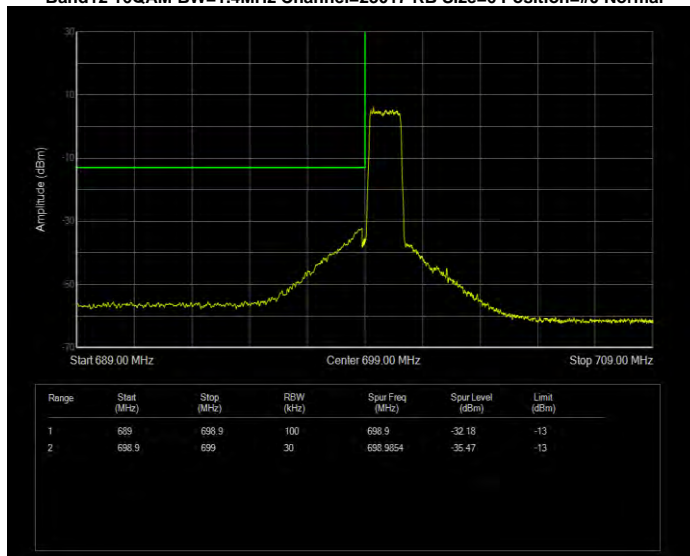

Band12 16QAM BW=1.4MHz Channel=23017 RB Size=1 Position=#Max Normal

Band12 16QAM BW=1.4MHz Channel=23017 RB Size=6 Position=#0 Extended

Band12 16QAM BW=1.4MHz Channel=23017 RB Size=6 Position=#0 Normal

Band12 16QAM BW=1.4MHz Channel=23173 RB Size=1 Position=#0 Extended