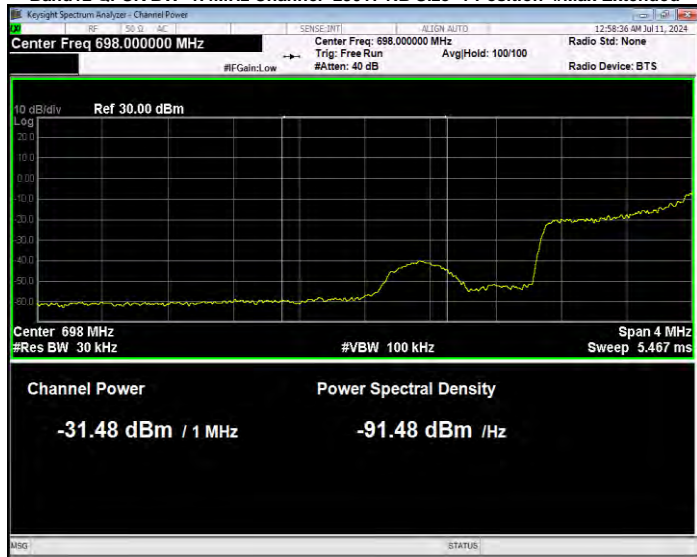

Band12 QPSK BW=1.4MHz Channel=23017 RB Size=1 Position=#Max Normal