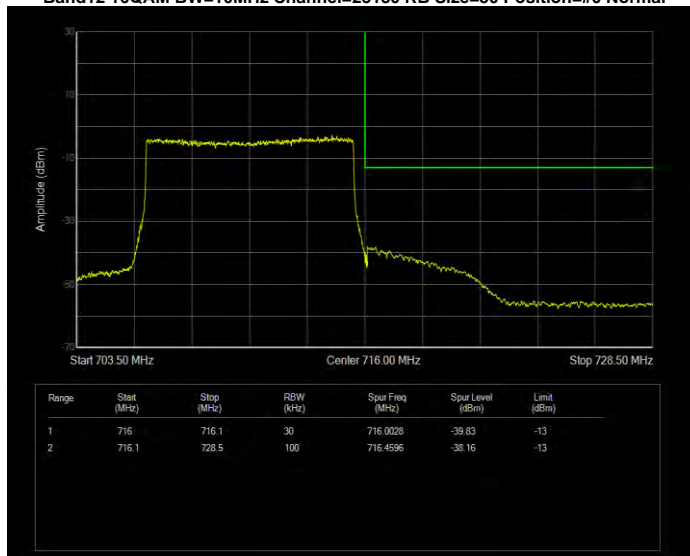

Band12 16QAM BW=3MHz Channel=23025 RB Size=1 Position=#0 Extended