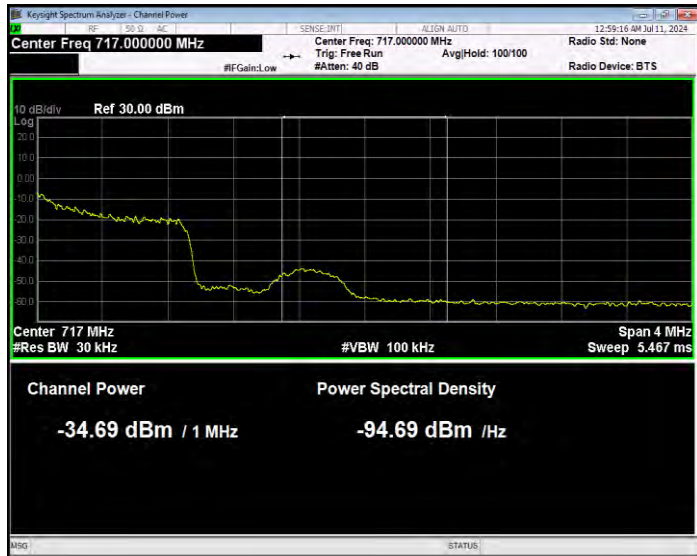

Band12 QPSK BW=1.4MHz Channel=23173 RB Size=1 Position=#0 Normal