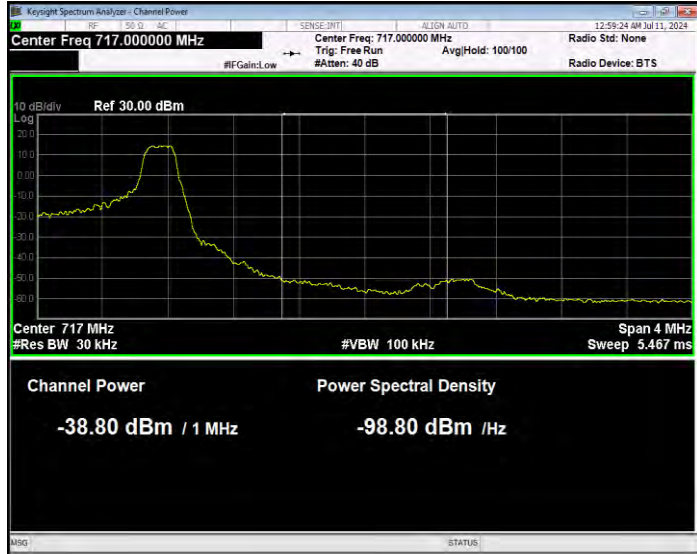

Band12 QPSK BW=1.4MHz Channel=23017 RB Size=6 Position=#0 Normal

Band12 QPSK BW=1.4MHz Channel=23173 RB Size=1 Position=#0 Extended

Band12 QPSK BW=1.4MHz Channel=23173 RB Size=1 Position=#0 Normal

Band12 QPSK BW=1.4MHz Channel=23173 RB Size=1 Position=#Max Extended