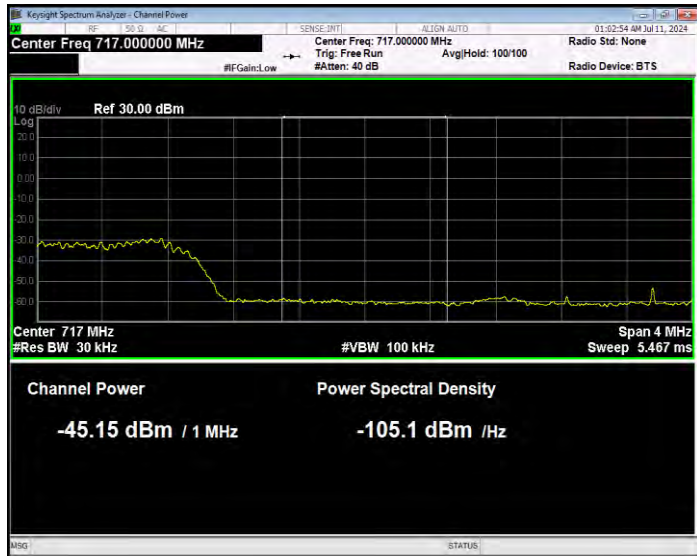

Band12 16QAM BW=5MHz Channel=23155 RB Size=1 Position=#0 Normal