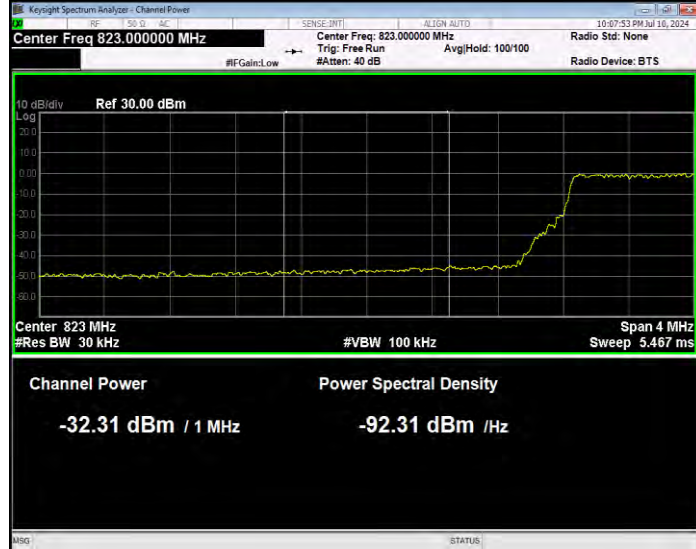

Band5 QPSK BW=5MHz Channel=20425 RB Size=25 Position=#0 Normal