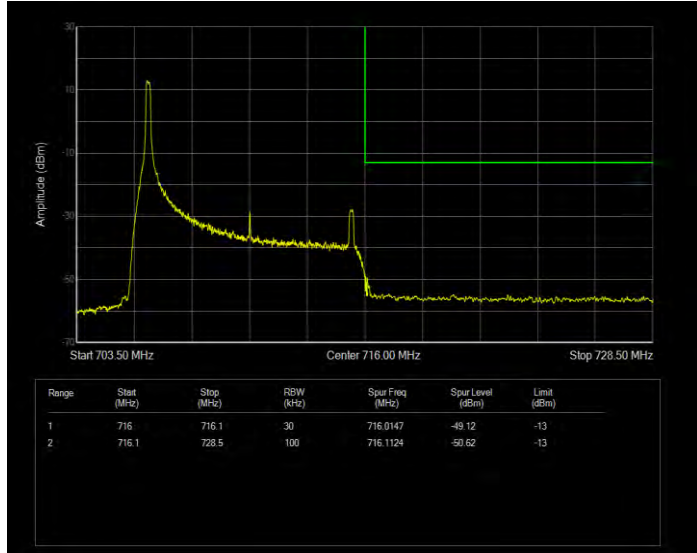

Band12 16QAM BW=10MHz Channel=23130 RB Size=1 Position=#Max Extended