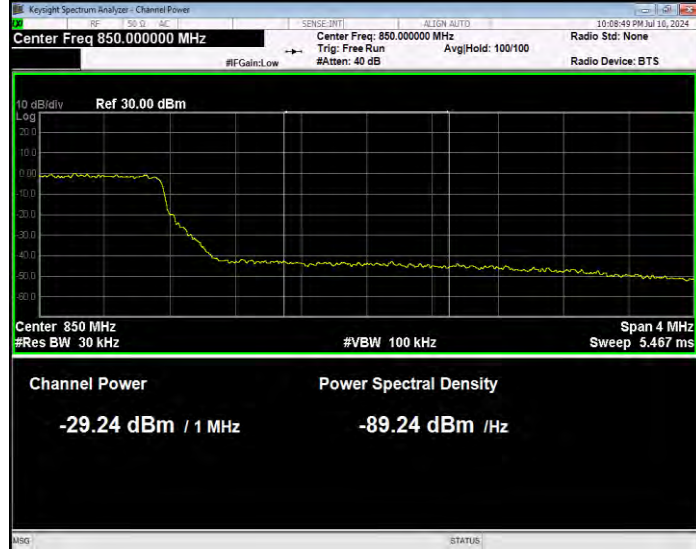

Band5 16QAM BW=5MHz Channel=20625 RB Size=25 Position=#0 Normal