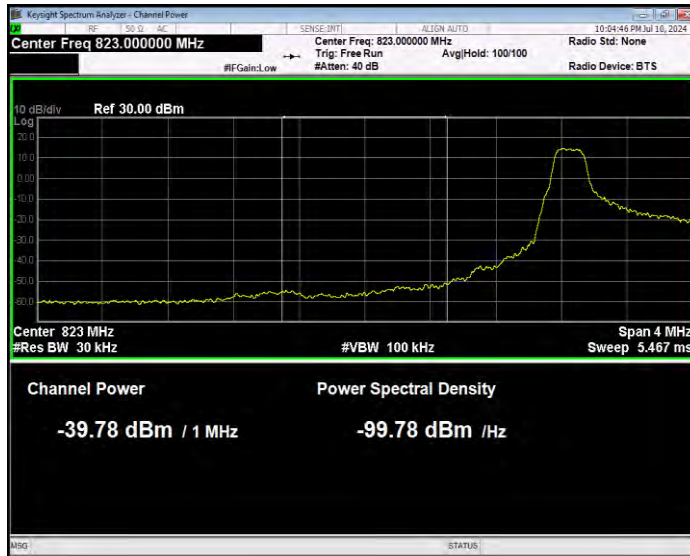

Band5 QPSK BW=1.4MHz Channel=20407 RB Size=1 Position=#0 Normal