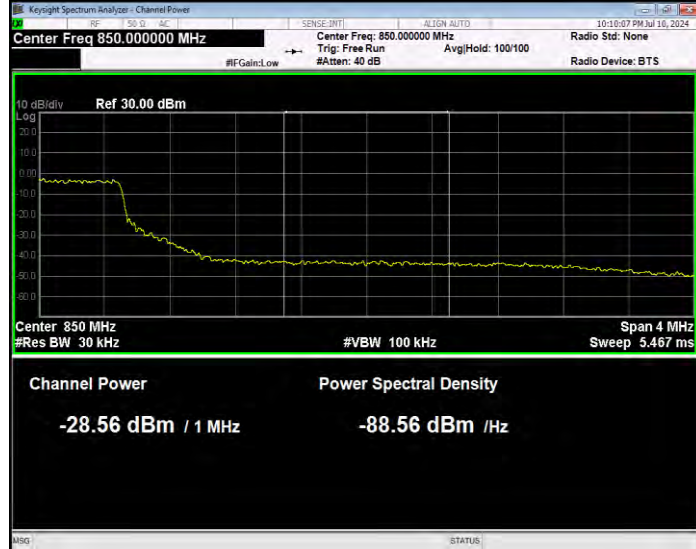

Band5 16QAM BW=10MHz Channel=20600 RB Size=1 Position=#0 Normal

Band5 16QAM BW=10MHz Channel=20600 RB Size=1 Position=#Max Extended

Band5 16QAM BW=10MHz Channel=20600 RB Size=1 Position=#Max Normal

Band5 16QAM BW=10MHz Channel=20600 RB Size=50 Position=#0 Extended