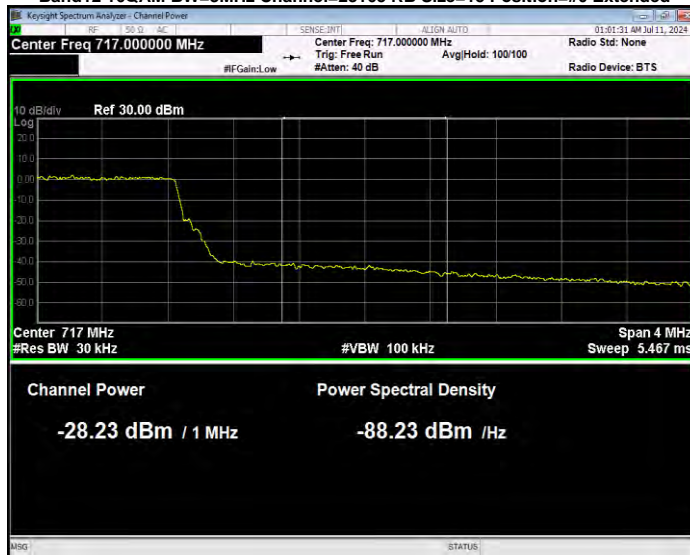

Band12 16QAM BW=3MHz Channel=23165 RB Size=15 Position=#0 Normal