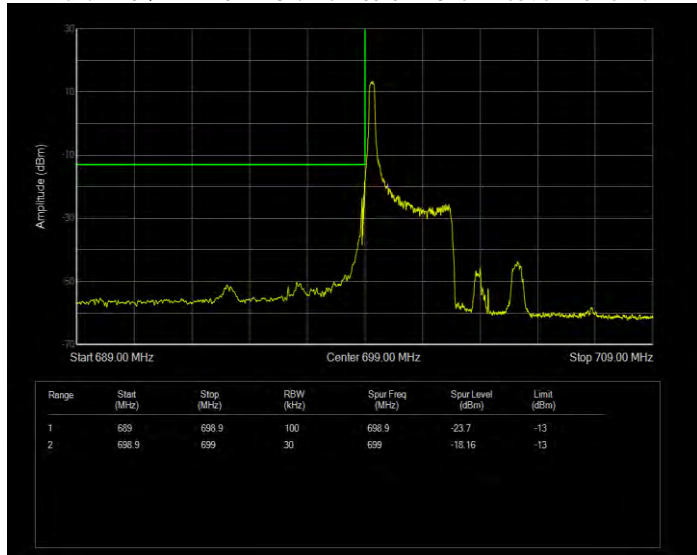

Band12 16QAM BW=3MHz Channel=23025 RB Size=1 Position=#Max Extended