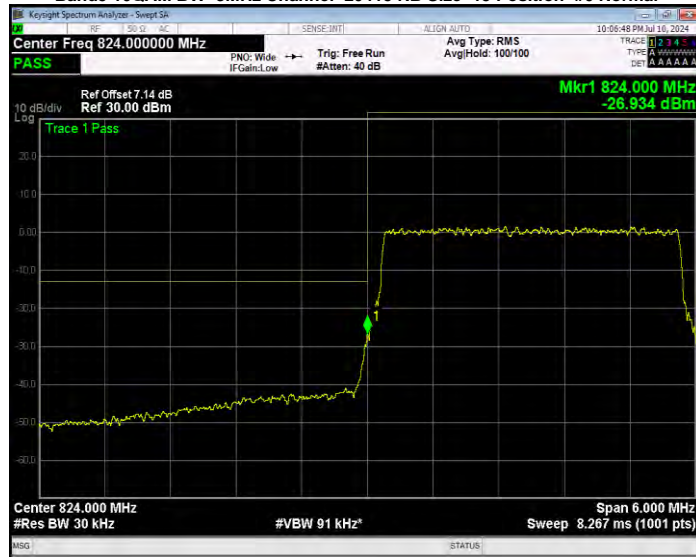

Band5 16QAM BW=3MHz Channel=20415 RB Size=1 Position=#Max Normal

Band5 16QAM BW=3MHz Channel=20415 RB Size=15 Position=#0 Extended

Band5 16QAM BW=3MHz Channel=20415 RB Size=15 Position=#0 Normal

Band5 16QAM BW=3MHz Channel=20635 RB Size=1 Position=#0 Extended