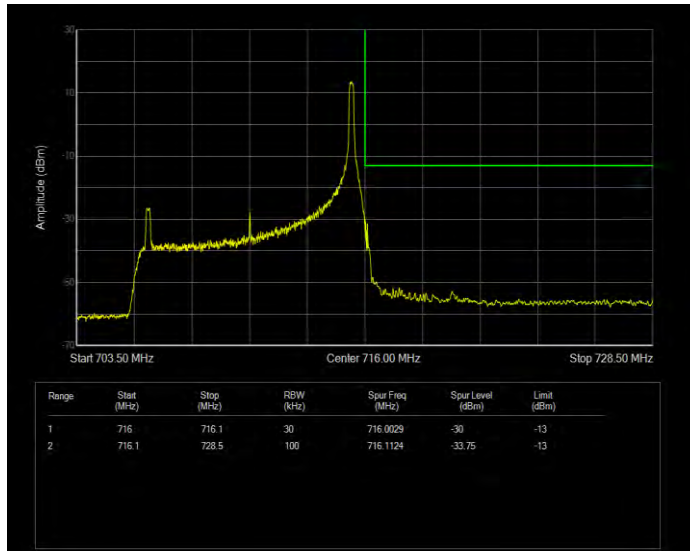

Band12 16QAM BW=10MHz Channel=23130 RB Size=50 Position=#0 Extended