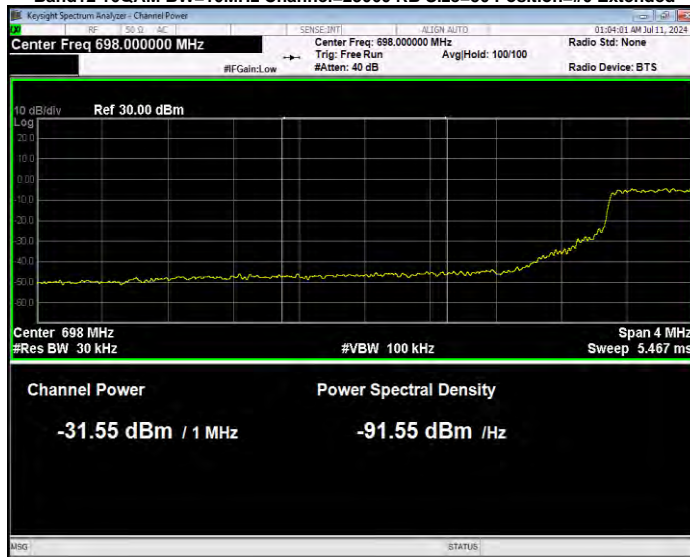

Band12 16QAM BW=10MHz Channel=23060 RB Size=50 Position=#0 Normal