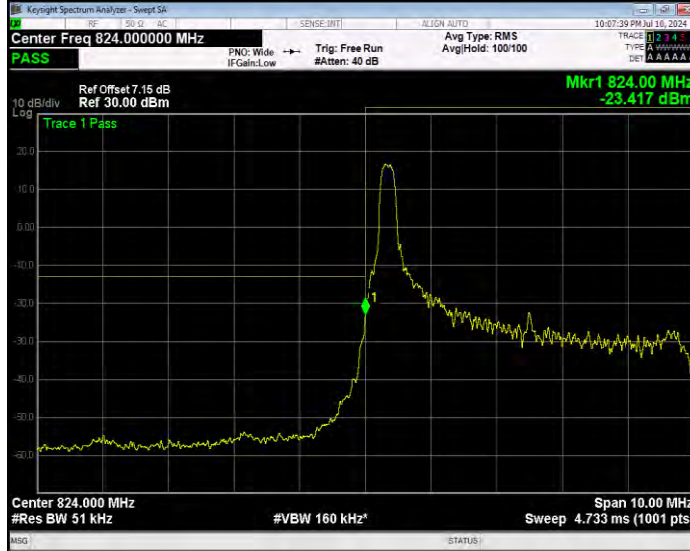

Band5 QPSK BW=5MHz Channel=20425 RB Size=1 Position=#Max Extended