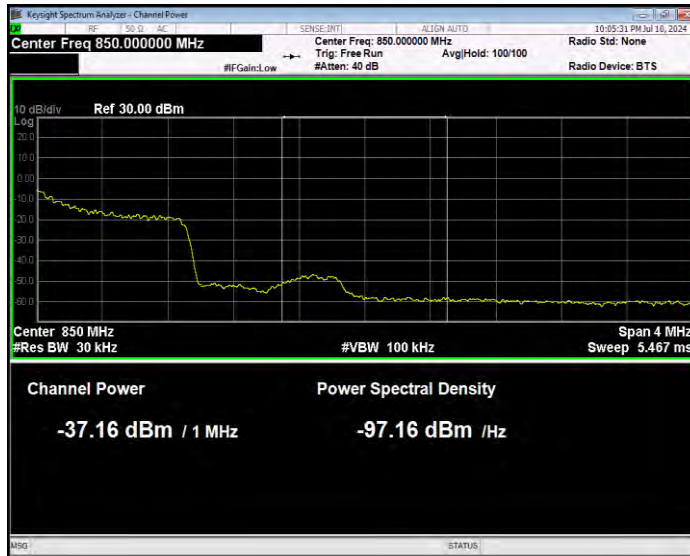

Band5 QPSK BW=1.4MHz Channel=20643 RB Size=1 Position=#0 Normal