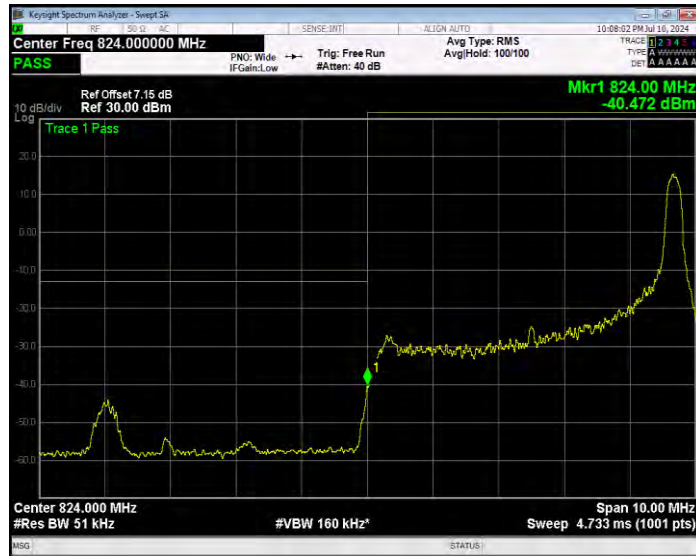

Band5 16QAM BW=5MHz Channel=20425 RB Size=25 Position=#0 Extended