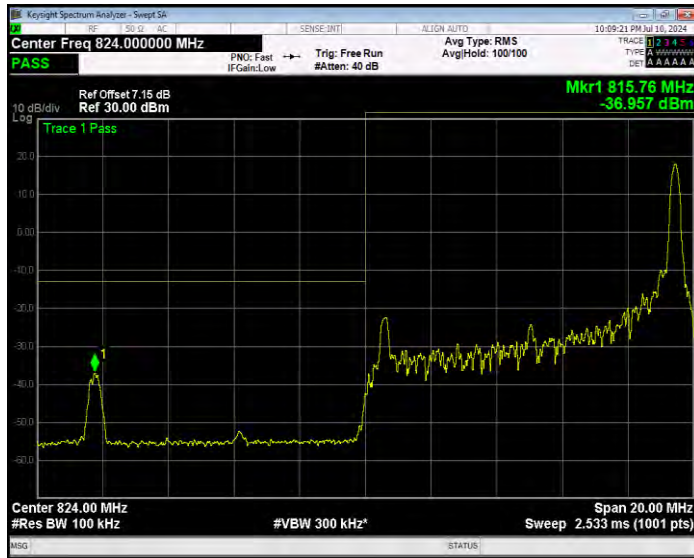

Band5 16QAM BW=1.4MHz Channel=20643 RB Size=6 Position=#0 Normal

Band5 16QAM BW=10MHz Channel=20450 RB Size=1 Position=#0 Extended

Band5 16QAM BW=10MHz Channel=20450 RB Size=1 Position=#0 Normal

Band5 16QAM BW=10MHz Channel=20450 RB Size=1 Position=#Max Extended

Band5 16QAM BW=10MHz Channel=20450 RB Size=1 Position=#Max Normal

Band5 16QAM BW=10MHz Channel=20450 RB Size=50 Position=#0 Extended

Band5 16QAM BW=10MHz Channel=20450 RB Size=50 Position=#0 Normal

Band5 16QAM BW=10MHz Channel=20600 RB Size=1 Position=#0 Extended