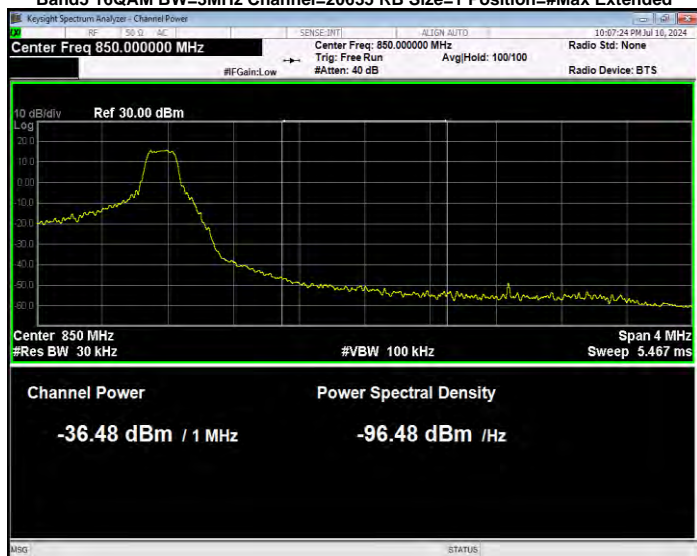

Band5 16QAM BW=3MHz Channel=20415 RB Size=1 Position=#Max Normal

Band5 16QAM BW=3MHz Channel=20415 RB Size=15 Position=#0 Extended

Band5 16QAM BW=3MHz Channel=20415 RB Size=15 Position=#0 Normal

Band5 16QAM BW=3MHz Channel=20635 RB Size=1 Position=#0 Extended