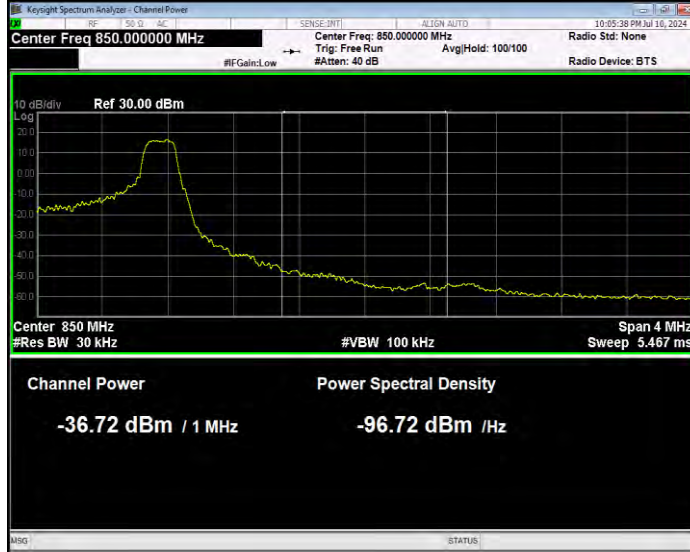

Band5 QPSK BW=1.4MHz Channel=20643 RB Size=1 Position=#Max Normal