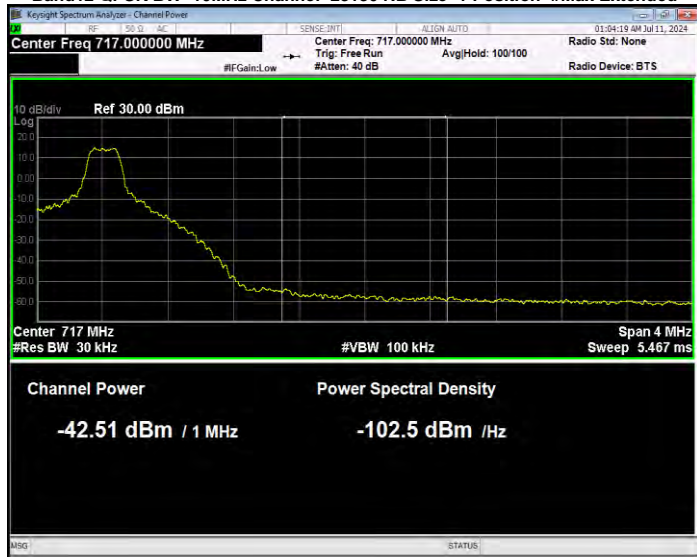

Band12 QPSK BW=10MHz Channel=23060 RB Size=50 Position=#0 Normal

Band12 QPSK BW=10MHz Channel=23130 RB Size=1 Position=#0 Extended

Band12 QPSK BW=10MHz Channel=23130 RB Size=1 Position=#0 Normal

Band12 QPSK BW=10MHz Channel=23130 RB Size=1 Position=#Max Extended

Band12 QPSK BW=10MHz Channel=23130 RB Size=1 Position=#Max Normal