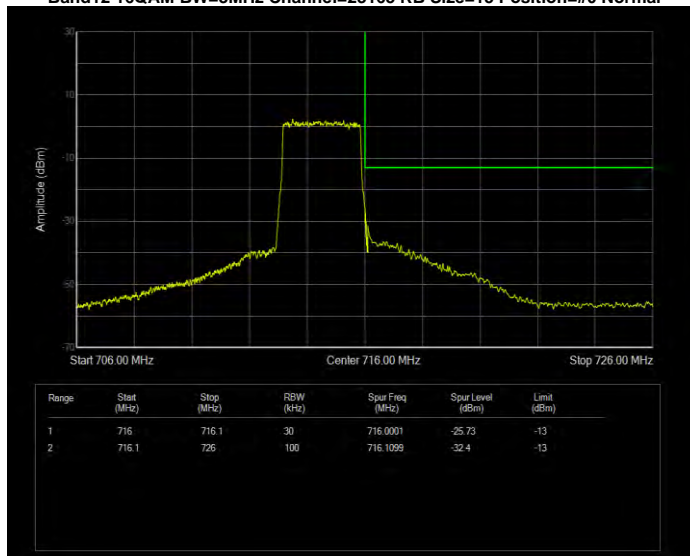

Band12 16QAM BW=5MHz Channel=23035 RB Size=1 Position=#0 Extended