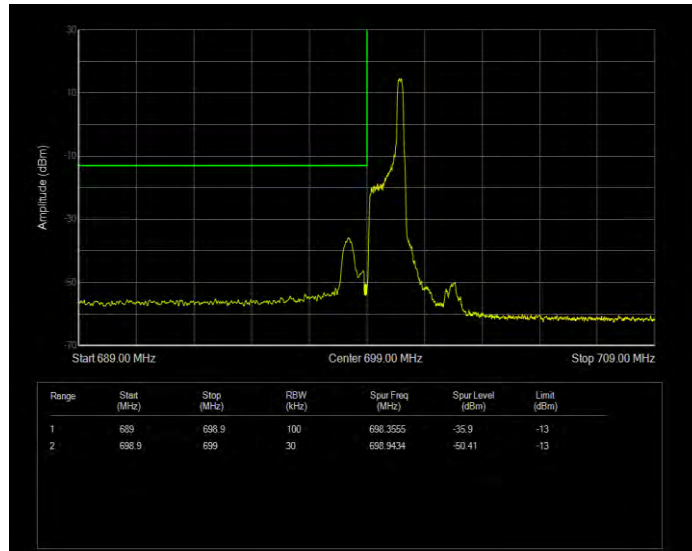

Band12 QPSK BW=1.4MHz Channel=23017 RB Size=1 Position=#0 Normal

Band12 QPSK BW=1.4MHz Channel=23017 RB Size=1 Position=#Max Extended

Band12 QPSK BW=1.4MHz Channel=23017 RB Size=1 Position=#Max Normal

Band12 QPSK BW=1.4MHz Channel=23017 RB Size=6 Position=#0 Extended