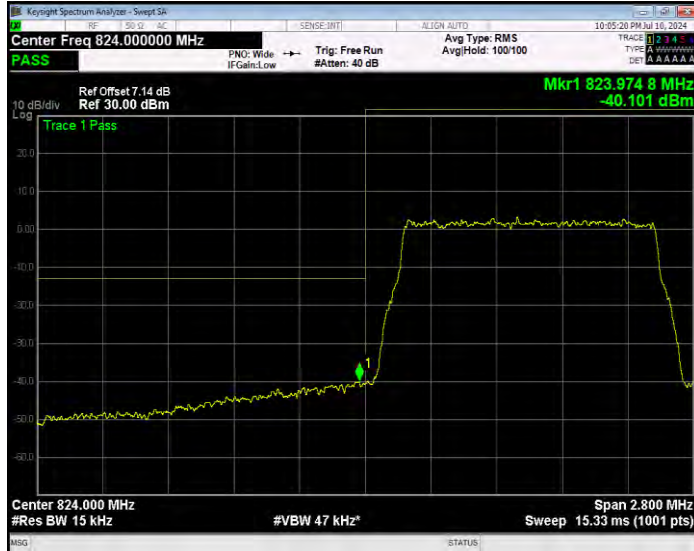

Band5 16QAM BW=1.4MHz Channel=20407 RB Size=6 Position=#0 Extended

Band5 16QAM BW=1.4MHz Channel=20407 RB Size=6 Position=#0 Normal

Band5 16QAM BW=1.4MHz Channel=20643 RB Size=1 Position=#0 Extended

Band5 16QAM BW=1.4MHz Channel=20643 RB Size=1 Position=#0 Normal

Band5 16QAM BW=1.4MHz Channel=20643 RB Size=1 Position=#Max Extended

Band5 16QAM BW=1.4MHz Channel=20643 RB Size=1 Position=#Max Normal

Band5 16QAM BW=1.4MHz Channel=20643 RB Size=6 Position=#0 Extended