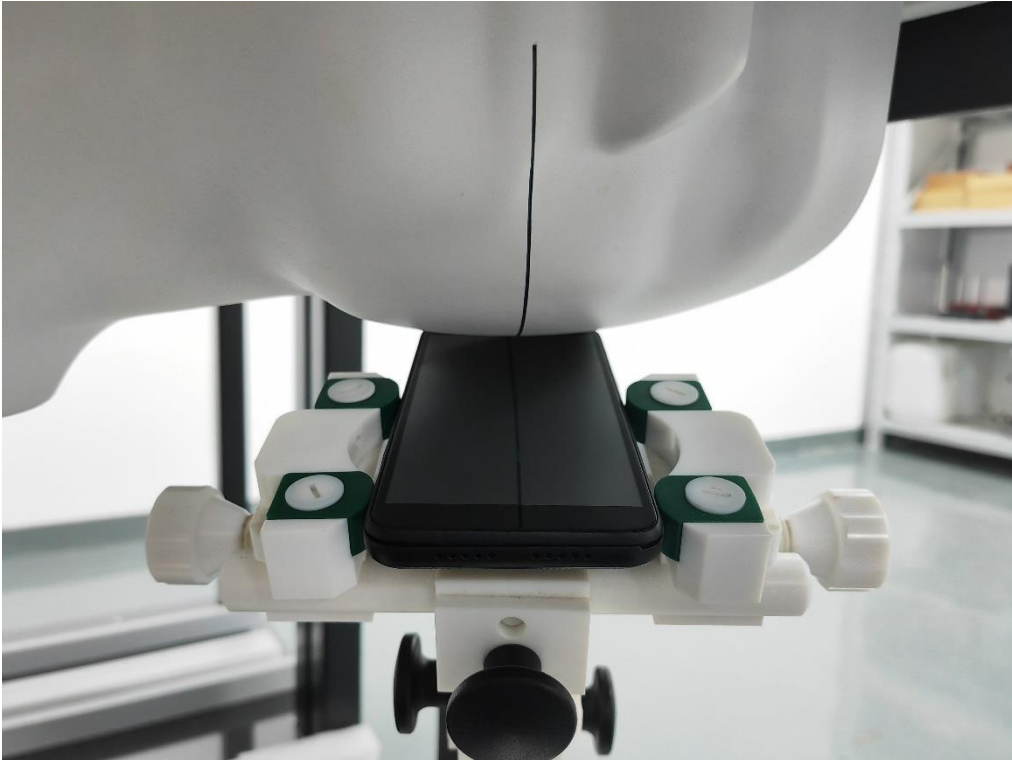

## FCC ID\_SAR Setup photos

Right Touch

Right Tilt

Left Touch

Left Tilt

Body Front side (separation distance is 10mm)

Body Back side (separation distance 10mm)

Body Left side (separation distance is 10mm)

Body Right side (separation distance is 10mm)

Body Top side (separation distance is 10mm)

Body Bottom side (separation distance is 10mm)