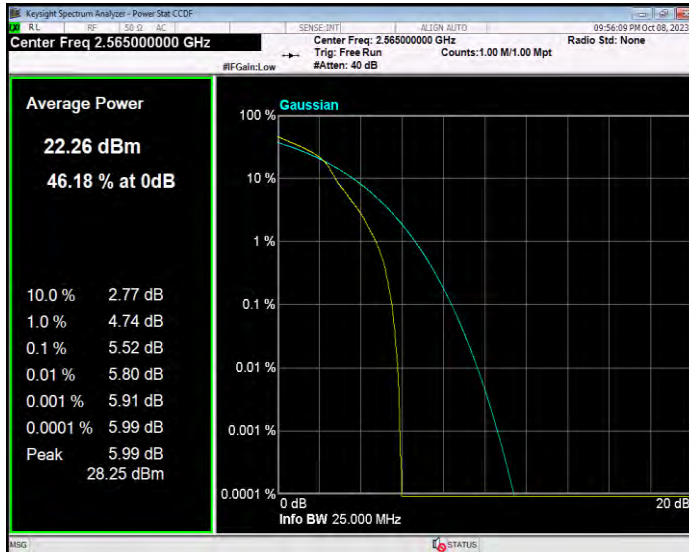

Band7 16QAM BW=10MHz Channel=21400 RB Size=1 Position=#0