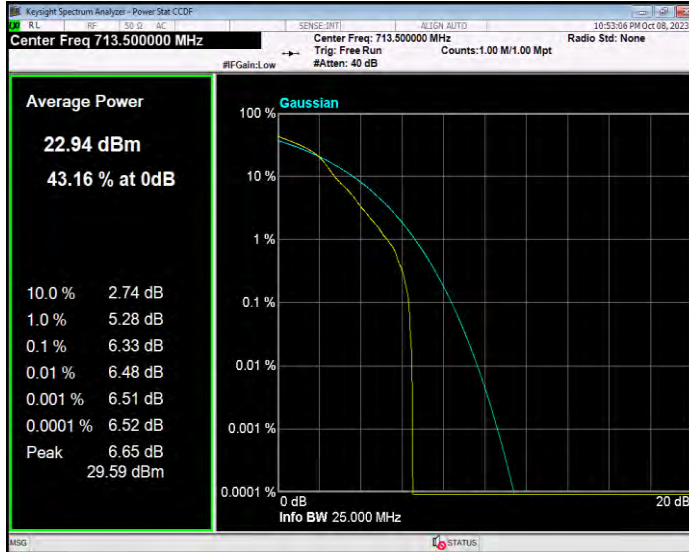

Band17 16QAM BW=5MHz Channel=23825 RB Size=1 Position=#0