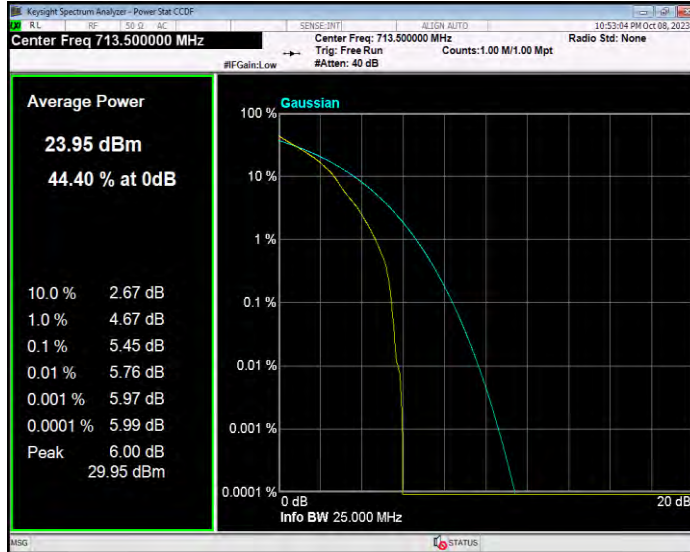

Band17 QPSK BW=5MHz Channel=23825 RB Size=1 Position=#0