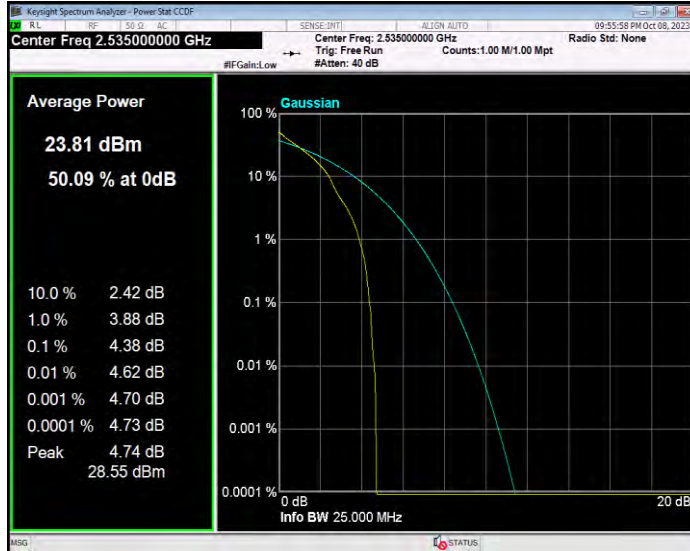

Band7 QPSK BW=10MHz Channel=21100 RB Size=1 Position=#0