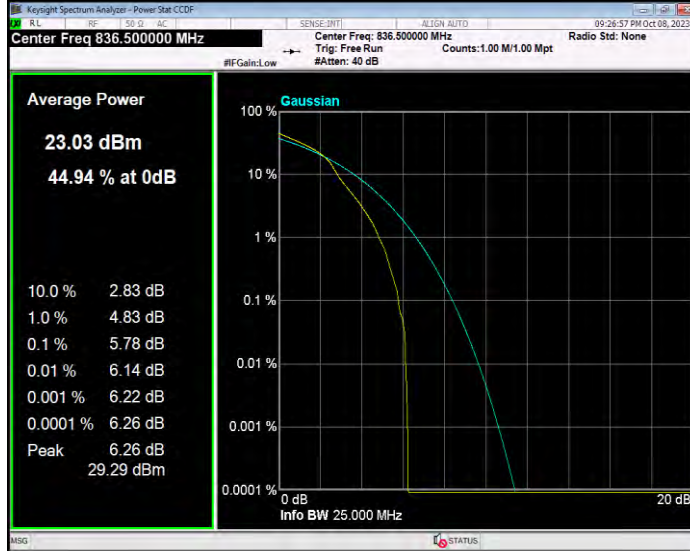

Band5 16QAM BW=3MHz Channel=20525 RB Size=1 Position=#0