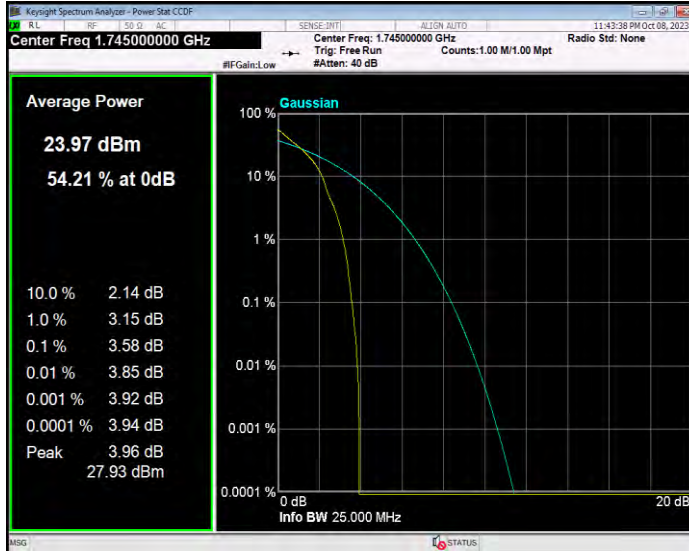

Band66 QPSK BW=10MHz Channel=132322 RB Size=1 Position=#0