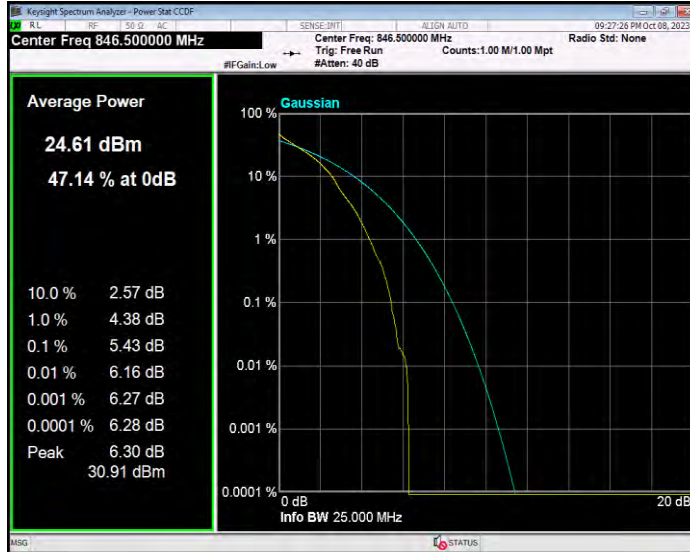

Band5 QPSK BW=5MHz Channel=20625 RB Size=1 Position=#0