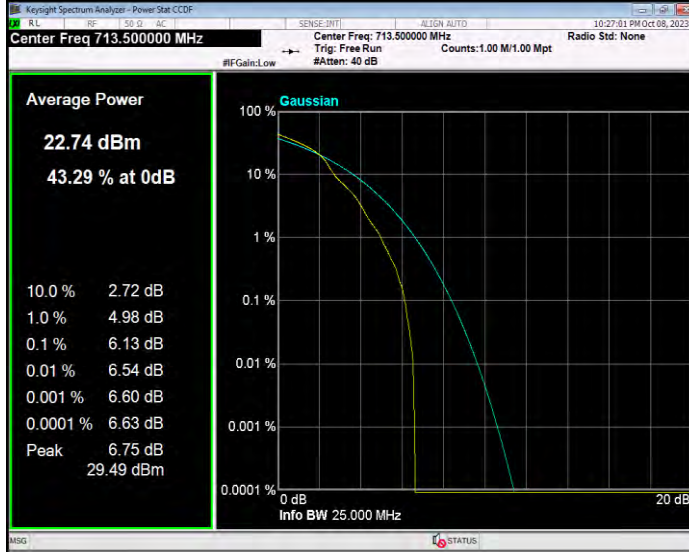

Band12 16QAM BW=5MHz Channel=23155 RB Size=1 Position=#0