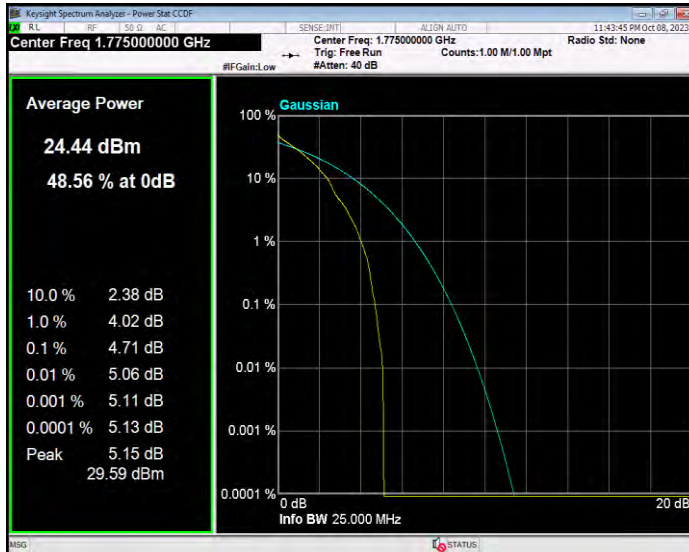

Band66 QPSK BW=10MHz Channel=132622 RB Size=1 Position=#0