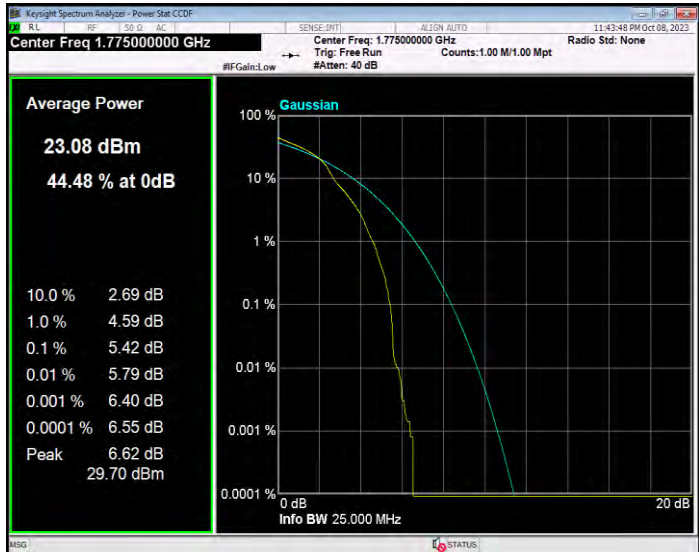

Band66 16QAM BW=10MHz Channel=132622 RB Size=1 Position=#0