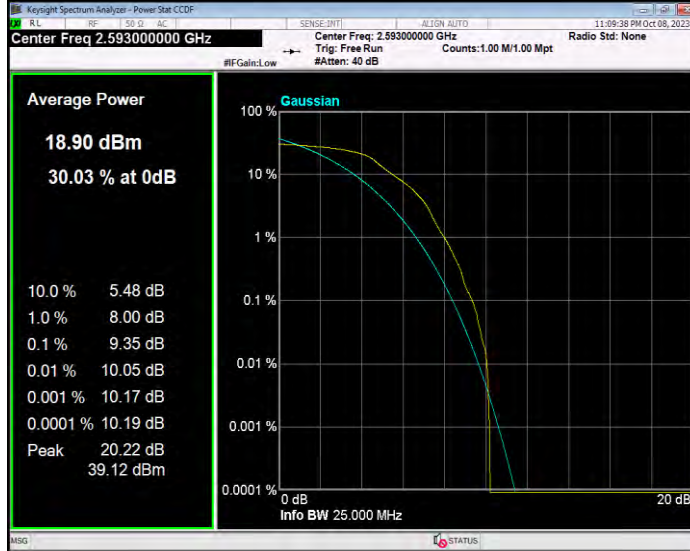

Band41 QPSK BW=5MHz Channel=40620 RB Size=1 Position=#0