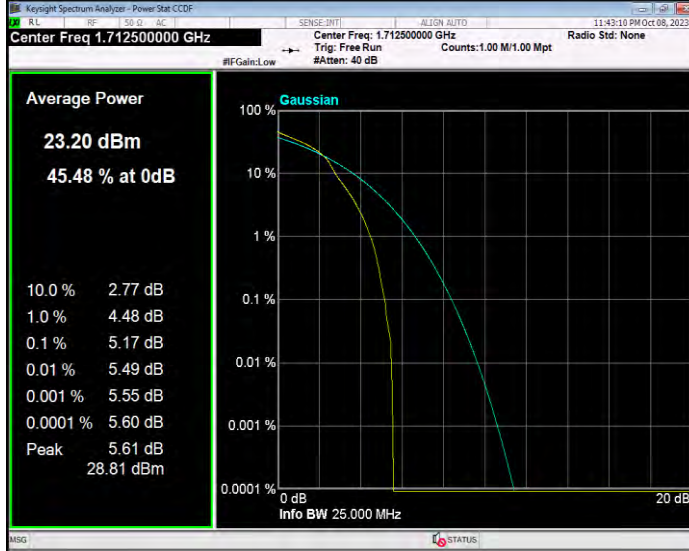

Band66 16QAM BW=5MHz Channel=131997 RB Size=1 Position=#0