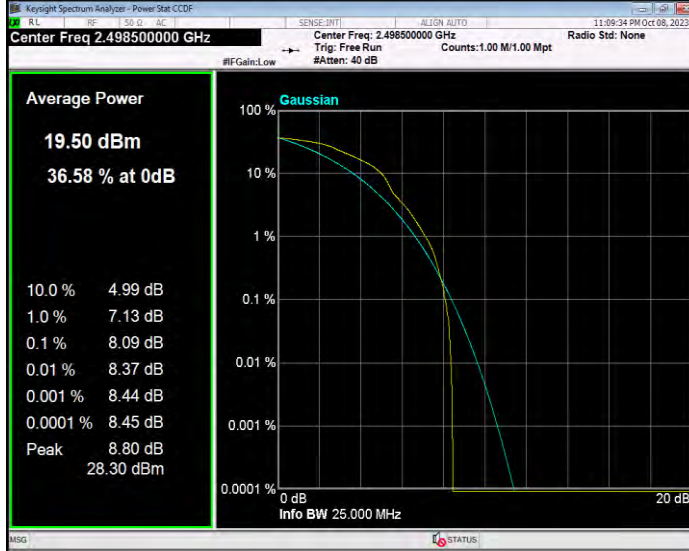

Band41 16QAM BW=5MHz Channel=39675 RB Size=1 Position=#0