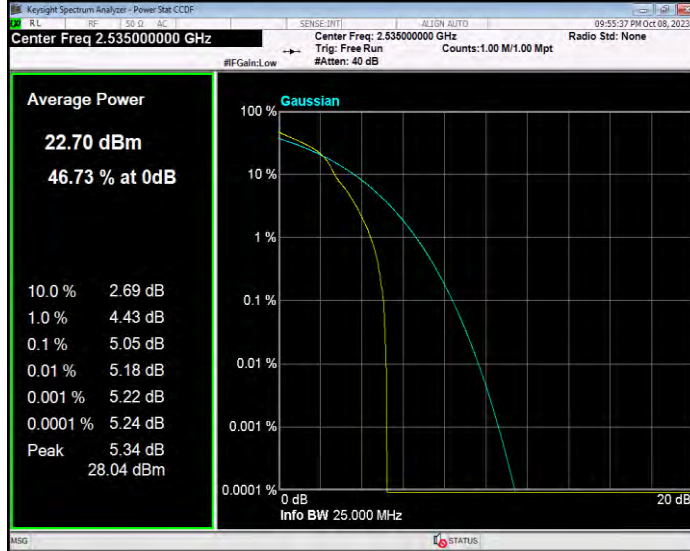

Band7 16QAM BW=5MHz Channel=21100 RB Size=1 Position=#0