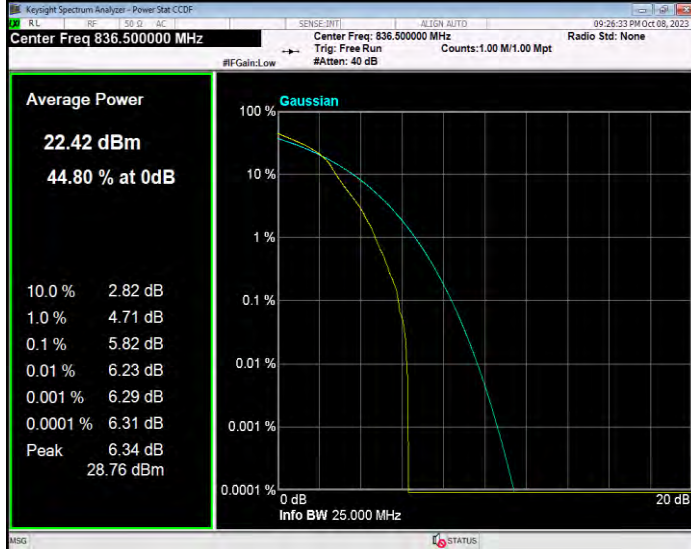

**Band4 QPSK BW=5MHz Channel=19975 RB Size=1 Position=#0**

**Band4 QPSK BW=5MHz Channel=20175 RB Size=1 Position=#0**

**Band4 QPSK BW=5MHz Channel=20375 RB Size=1 Position=#0**

**Band5 16QAM BW=1.4MHz Channel=20407 RB Size=1 Position=#0**

**Band5 16QAM BW=1.4MHz Channel=20525 RB Size=1 Position=#0**

**Band5 16QAM BW=1.4MHz Channel=20643 RB Size=1 Position=#0**

**Band5 16QAM BW=10MHz Channel=20450 RB Size=1 Position=#0**

**Band5 16QAM BW=10MHz Channel=20525 RB Size=1 Position=#0**