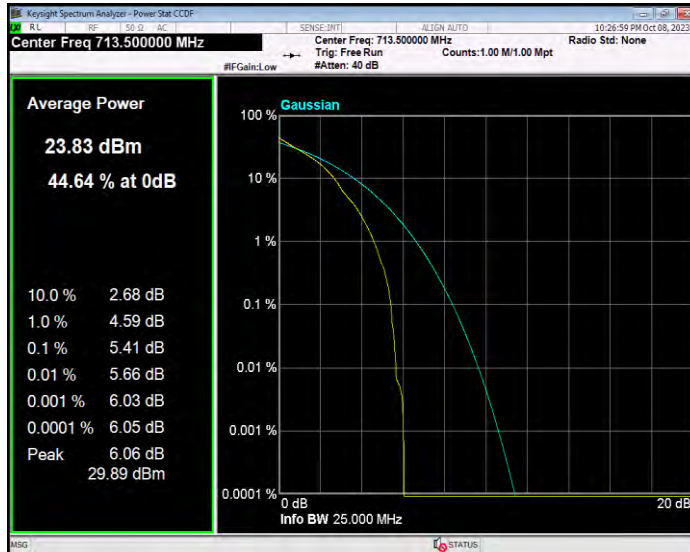

Band12 QPSK BW=5MHz Channel=23155 RB Size=1 Position=#0