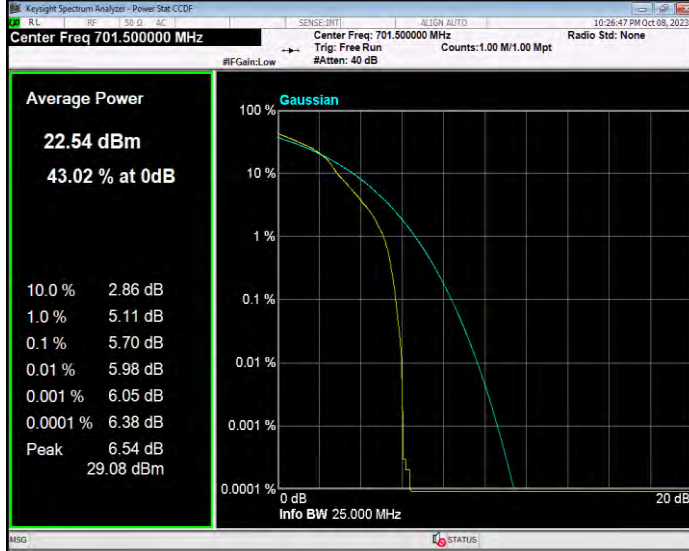

Band12 16QAM BW=5MHz Channel=23035 RB Size=1 Position=#0