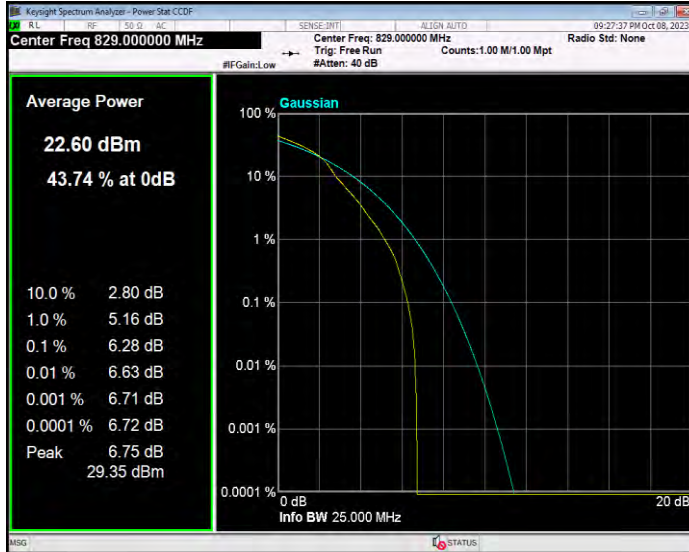

Band5 16QAM BW=10MHz Channel=20450 RB Size=1 Position=#0