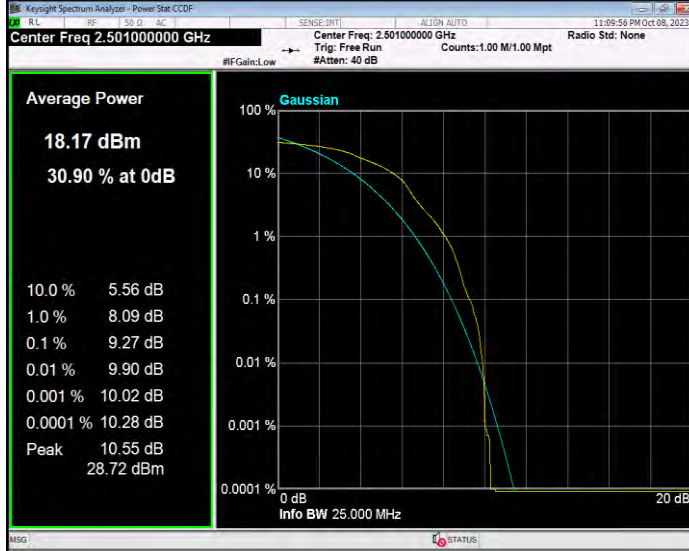

**Band17 QPSK BW=5MHz Channel=23755 RB Size=1 Position=#0**

**Band17 QPSK BW=5MHz Channel=23790 RB Size=1 Position=#0**

**Band17 QPSK BW=5MHz Channel=23825 RB Size=1 Position=#0**

**Band41 16QAM BW=10MHz Channel=39700 RB Size=1 Position=#0**