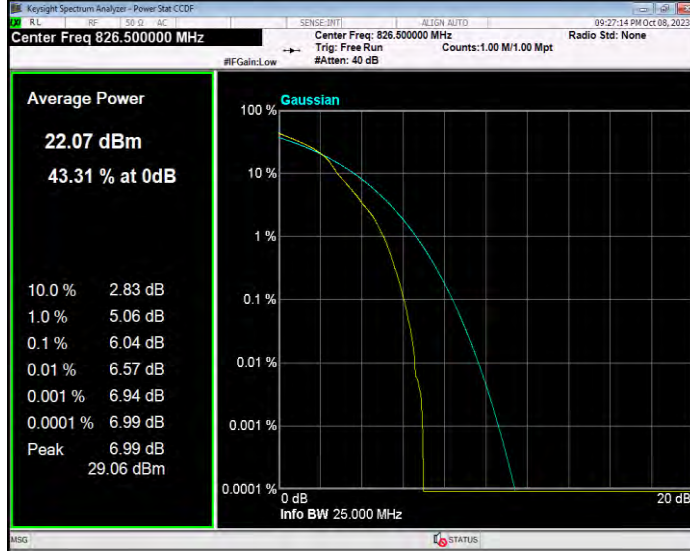

Band5 16QAM BW=5MHz Channel=20425 RB Size=1 Position=#0