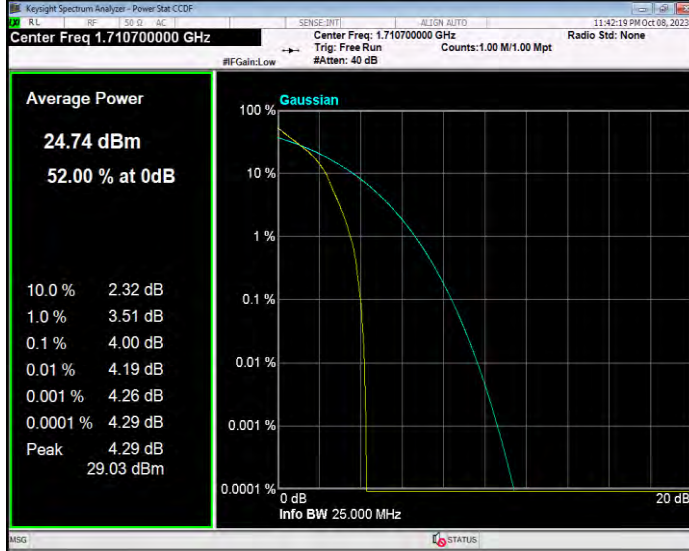

Band66 QPSK BW=1.4MHz Channel=131979 RB Size=1 Position=#0