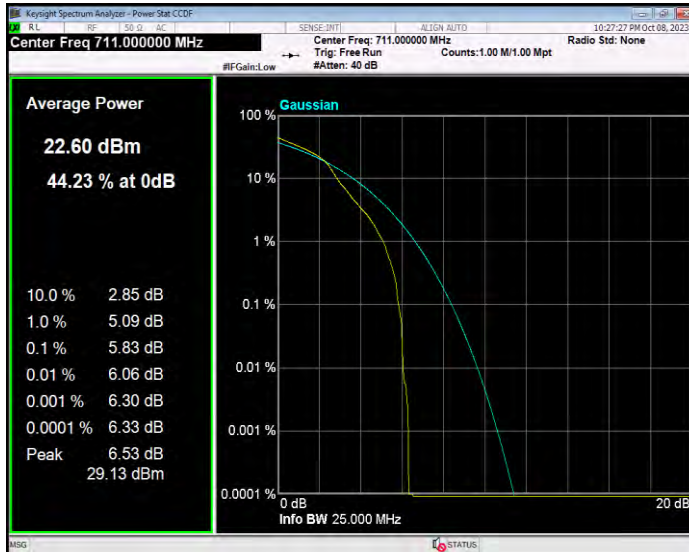

Band12 16QAM BW=10MHz Channel=23130 RB Size=1 Position=#0