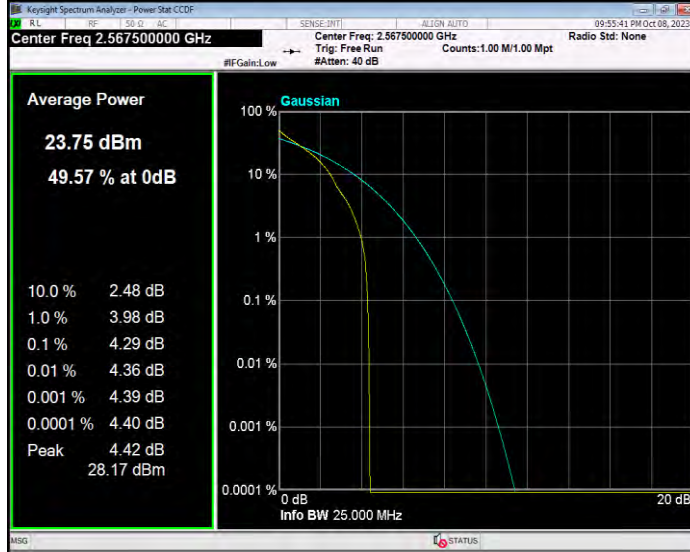

Band7 QPSK BW=5MHz Channel=21425 RB Size=1 Position=#0