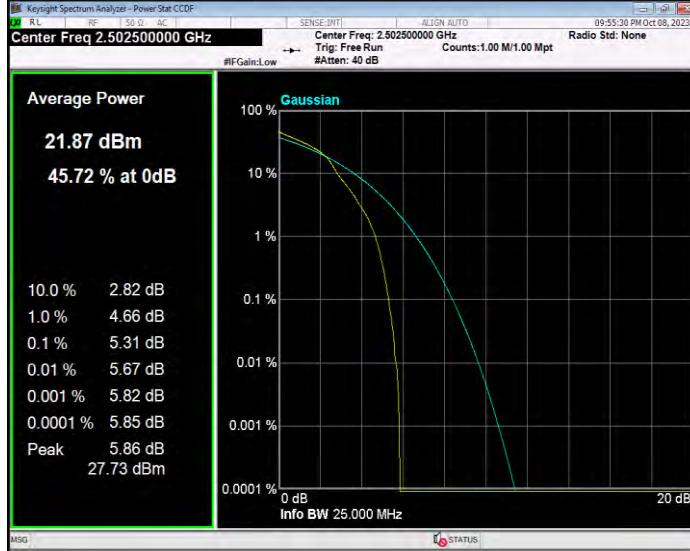

Band7 16QAM BW=5MHz Channel=20775 RB Size=1 Position=#0