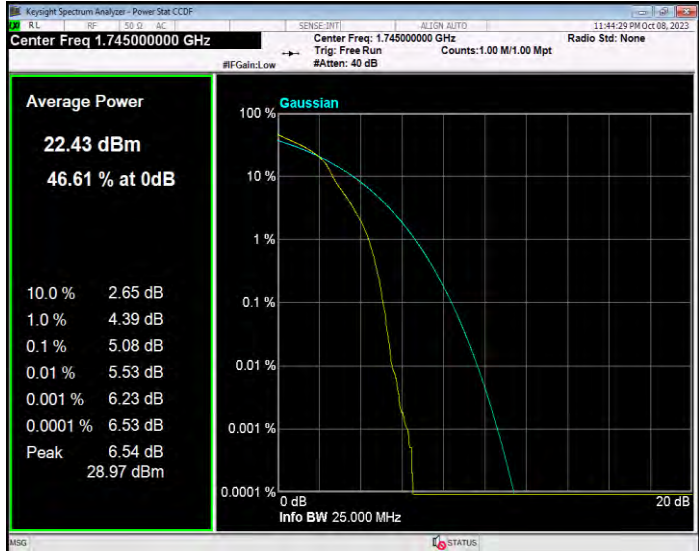

Band66 16QAM BW=20MHz Channel=132322 RB Size=1 Position=#0