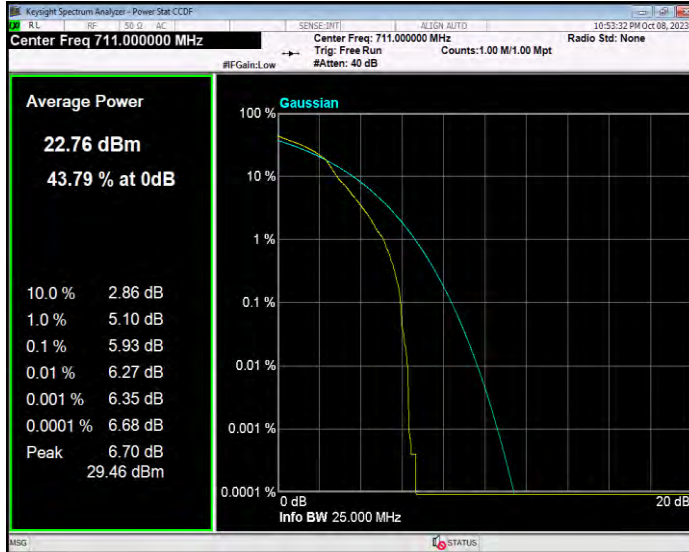

Band17 16QAM BW=10MHz Channel=23800 RB Size=1 Position=#0