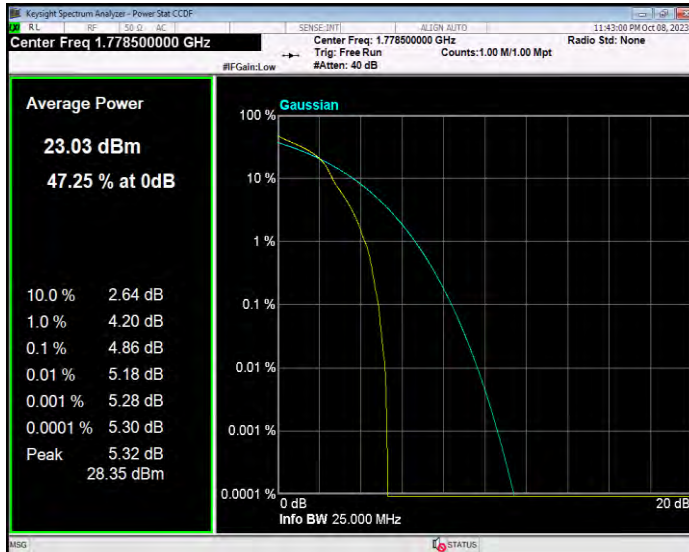

Band66 16QAM BW=3MHz Channel=132657 RB Size=1 Position=#0