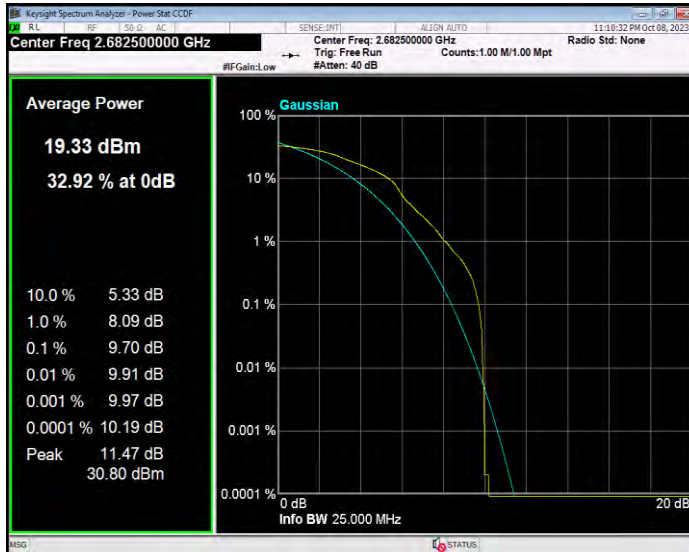

Band41 16QAM BW=15MHz Channel=41515 RB Size=1 Position=#0