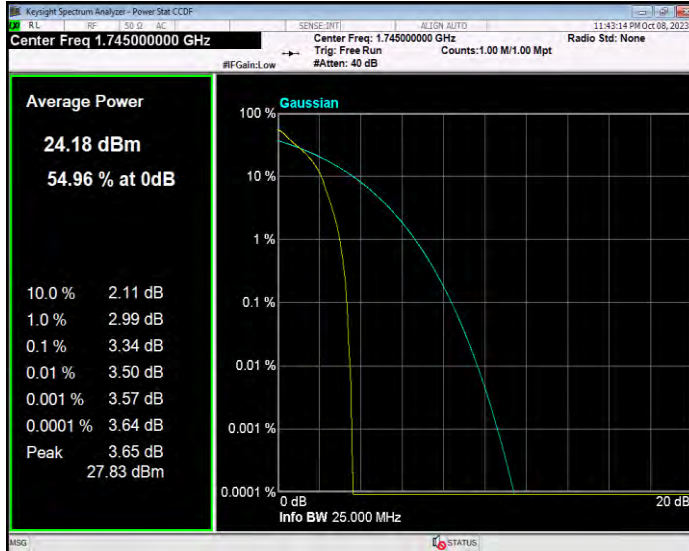

Band66 QPSK BW=5MHz Channel=132322 RB Size=1 Position=#0