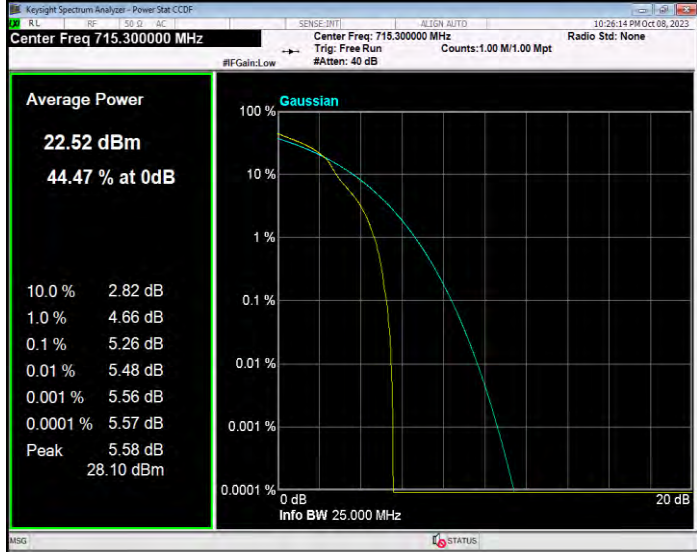

Band12 16QAM BW=1.4MHz Channel=23173 RB Size=1 Position=#0