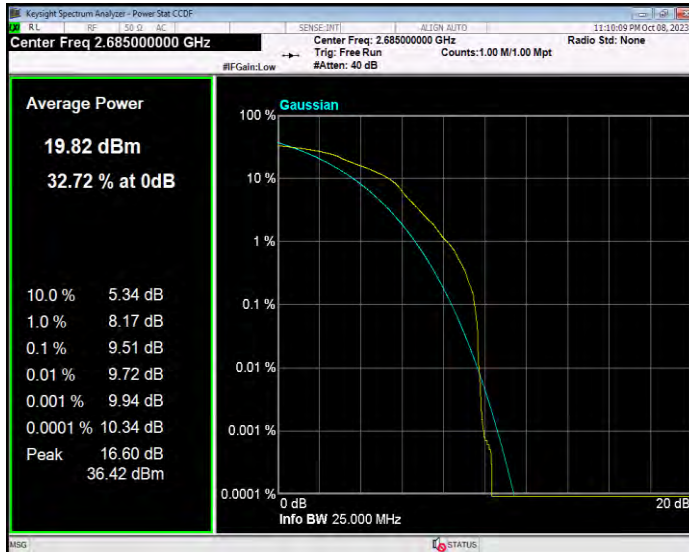

Band41 16QAM BW=10MHz Channel=41540 RB Size=1 Position=#0