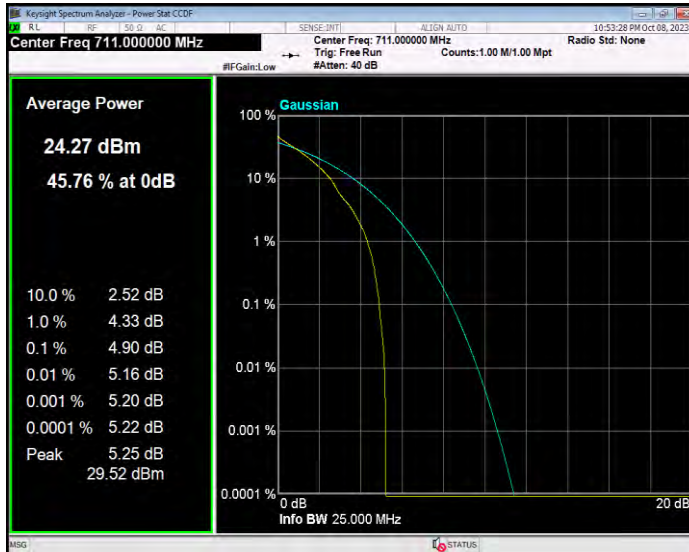

**Band17 16QAM BW=5MHz Channel=23825 RB Size=1 Position=#0**

**Band17 QPSK BW=10MHz Channel=23780 RB Size=1 Position=#0**

**Band17 QPSK BW=10MHz Channel=23790 RB Size=1 Position=#0**

**Band17 QPSK BW=10MHz Channel=23800 RB Size=1 Position=#0**