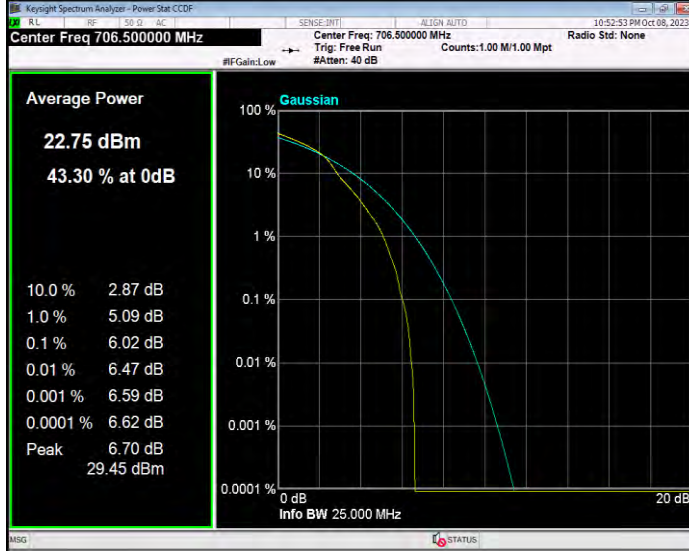

Band17 16QAM BW=5MHz Channel=23755 RB Size=1 Position=#0