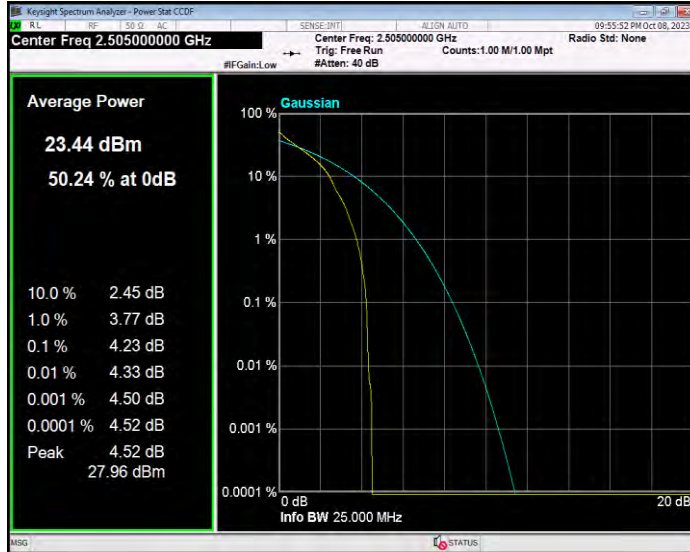

**Band7 16QAM BW=5MHz Channel=20775 RB Size=1 Position=#0**

**Band7 16QAM BW=5MHz Channel=21100 RB Size=1 Position=#0**

**Band7 16QAM BW=5MHz Channel=21425 RB Size=1 Position=#0**

**Band7 QPSK BW=10MHz Channel=20800 RB Size=1 Position=#0**