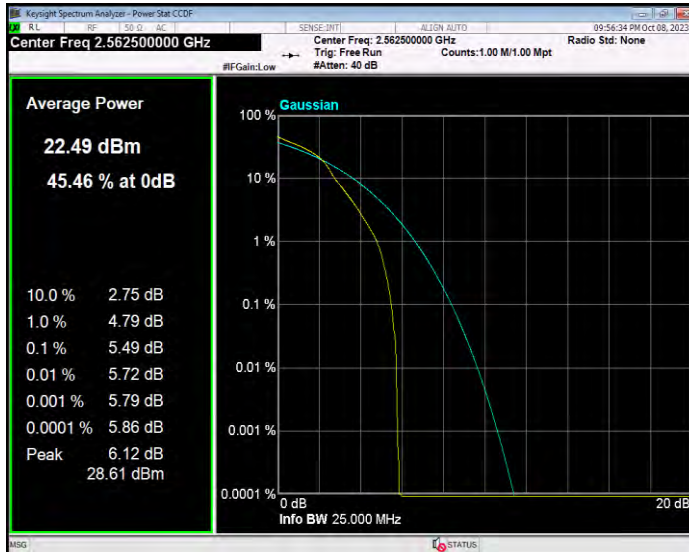

Band7 16QAM BW=15MHz Channel=21375 RB Size=1 Position=#0