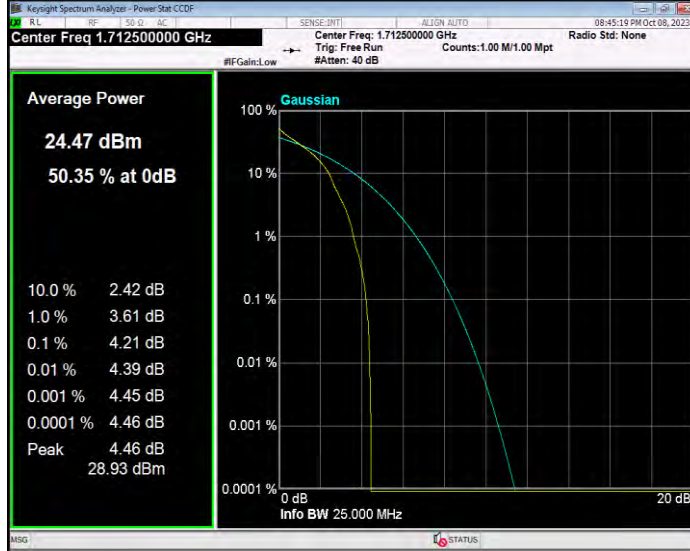

**Band4 QPSK BW=5MHz Channel=19975 RB Size=1 Position=#0**

**Band4 QPSK BW=5MHz Channel=20175 RB Size=1 Position=#0**

**Band4 QPSK BW=5MHz Channel=20375 RB Size=1 Position=#0**

**Band5 16QAM BW=1.4MHz Channel=20407 RB Size=1 Position=#0**

**Band5 16QAM BW=1.4MHz Channel=20525 RB Size=1 Position=#0**

**Band5 16QAM BW=1.4MHz Channel=20643 RB Size=1 Position=#0**

**Band5 16QAM BW=10MHz Channel=20450 RB Size=1 Position=#0**

**Band5 16QAM BW=10MHz Channel=20525 RB Size=1 Position=#0**