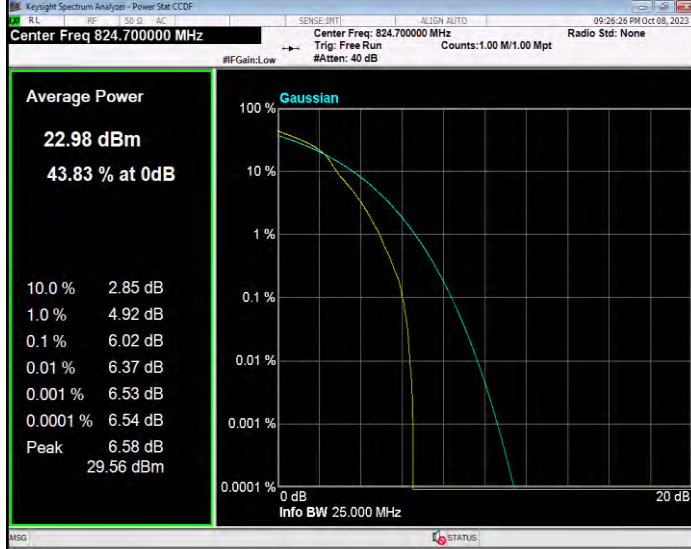

**Band4 QPSK BW=5MHz Channel=19975 RB Size=1 Position=#0**

**Band4 QPSK BW=5MHz Channel=20175 RB Size=1 Position=#0**

**Band4 QPSK BW=5MHz Channel=20375 RB Size=1 Position=#0**

**Band5 16QAM BW=1.4MHz Channel=20407 RB Size=1 Position=#0**

**Band5 16QAM BW=1.4MHz Channel=20525 RB Size=1 Position=#0**

**Band5 16QAM BW=1.4MHz Channel=20643 RB Size=1 Position=#0**

**Band5 16QAM BW=10MHz Channel=20450 RB Size=1 Position=#0**

**Band5 16QAM BW=10MHz Channel=20525 RB Size=1 Position=#0**