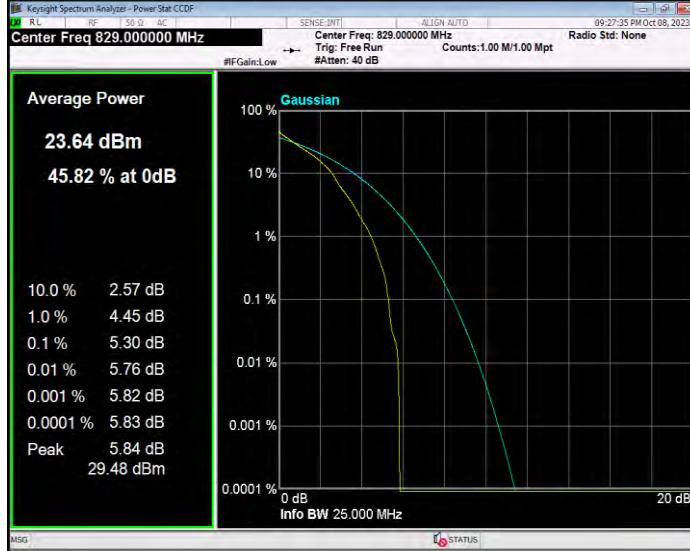

Band5 QPSK BW=10MHz Channel=20450 RB Size=1 Position=#0