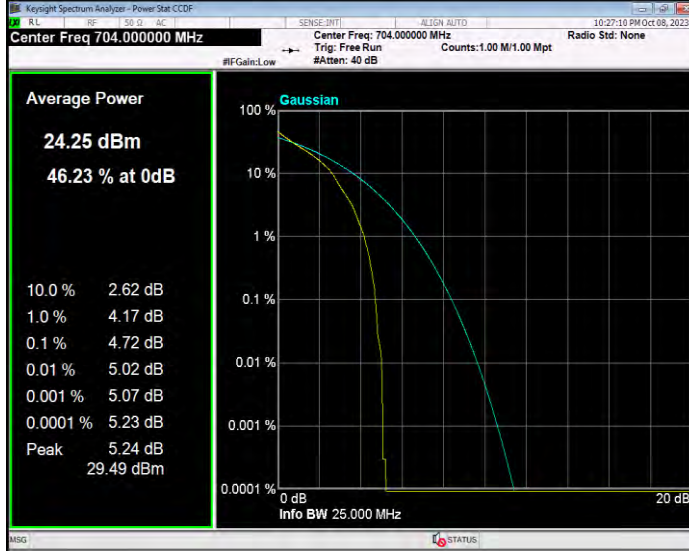

Band12 QPSK BW=10MHz Channel=23060 RB Size=1 Position=#0