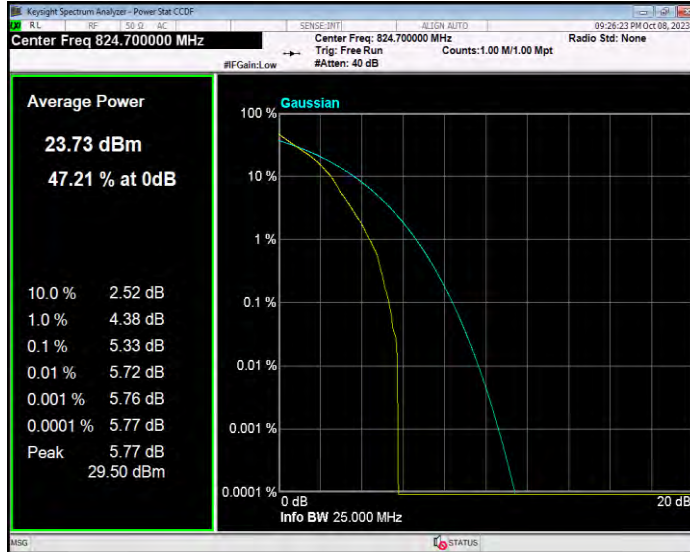

**Band5 16QAM BW=5MHz Channel=20425 RB Size=1 Position=#0**

**Band5 16QAM BW=5MHz Channel=20525 RB Size=1 Position=#0**

**Band5 16QAM BW=5MHz Channel=20625 RB Size=1 Position=#0**

**Band5 QPSK BW=1.4MHz Channel=20407 RB Size=1 Position=#0**