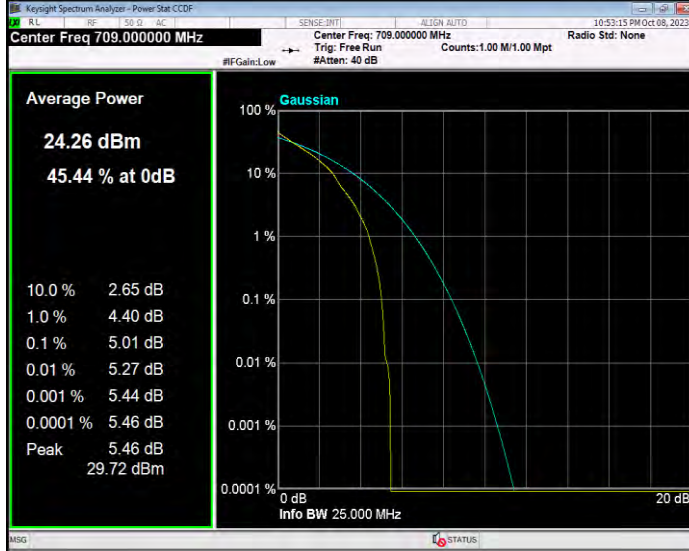

Band17 QPSK BW=10MHz Channel=23780 RB Size=1 Position=#0