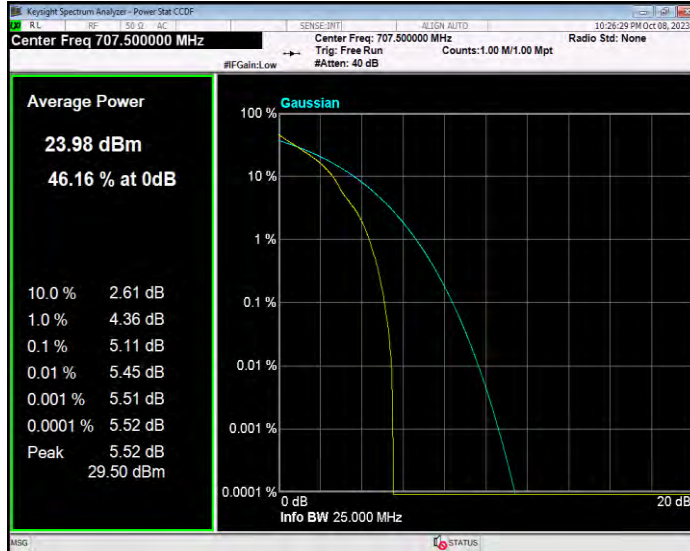

Band12 QPSK BW=3MHz Channel=23095 RB Size=1 Position=#0