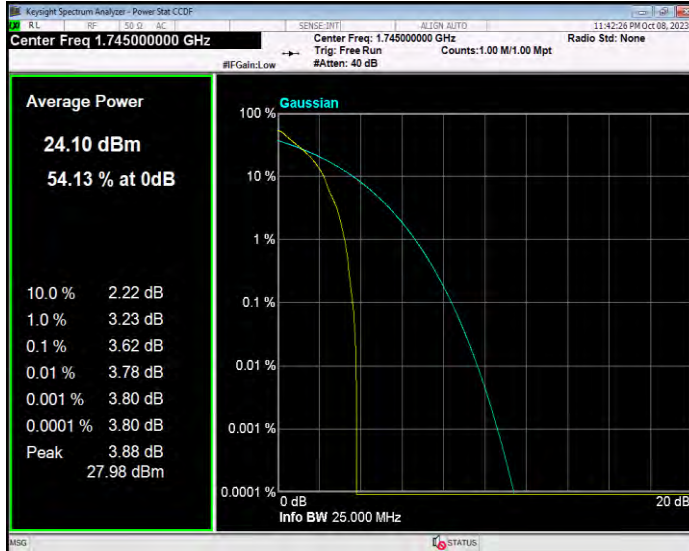

Band66 QPSK BW=1.4MHz Channel=132322 RB Size=1 Position=#0