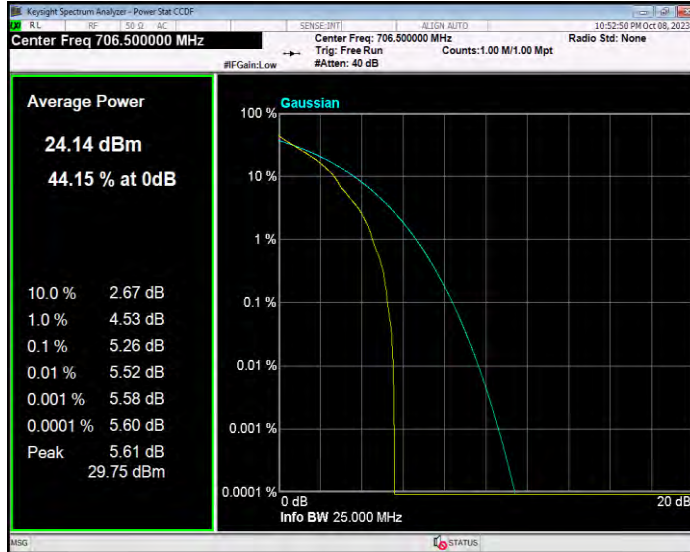

Band17 QPSK BW=5MHz Channel=23755 RB Size=1 Position=#0