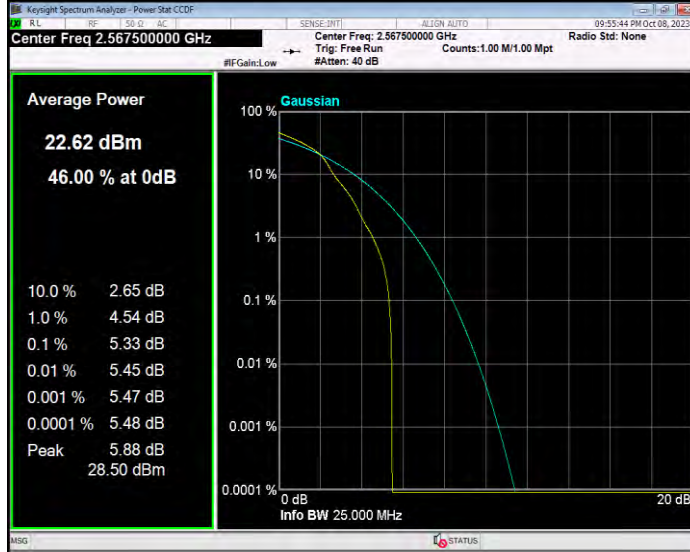

Band7 16QAM BW=5MHz Channel=21425 RB Size=1 Position=#0