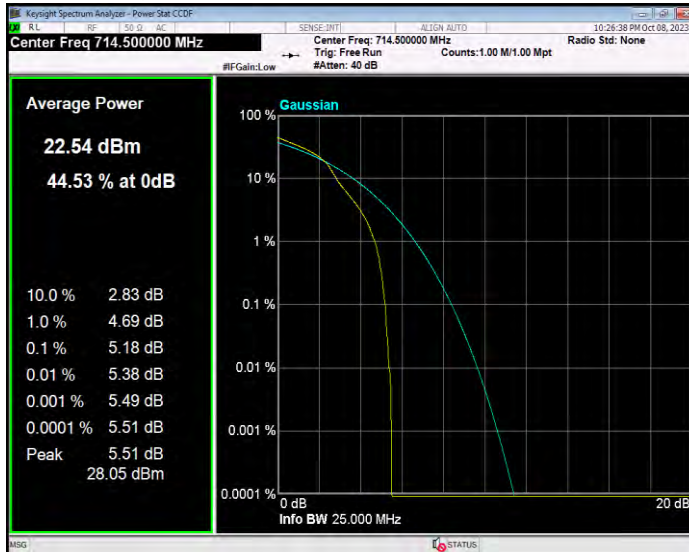

**Band12 16QAM BW=10MHz Channel=23130 RB Size=1 Position=#0**

**Band12 16QAM BW=3MHz Channel=23025 RB Size=1 Position=#0**

**Band12 16QAM BW=3MHz Channel=23095 RB Size=1 Position=#0**

**Band12 16QAM BW=3MHz Channel=23165 RB Size=1 Position=#0**