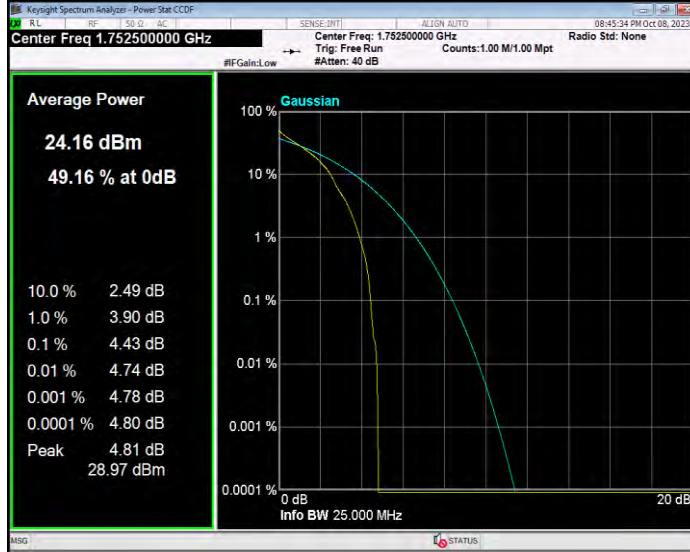

**Band4 QPSK BW=5MHz Channel=19975 RB Size=1 Position=#0**

**Band4 QPSK BW=5MHz Channel=20175 RB Size=1 Position=#0**

**Band4 QPSK BW=5MHz Channel=20375 RB Size=1 Position=#0**

**Band5 16QAM BW=1.4MHz Channel=20407 RB Size=1 Position=#0**

**Band5 16QAM BW=1.4MHz Channel=20525 RB Size=1 Position=#0**

**Band5 16QAM BW=1.4MHz Channel=20643 RB Size=1 Position=#0**

**Band5 16QAM BW=10MHz Channel=20450 RB Size=1 Position=#0**

**Band5 16QAM BW=10MHz Channel=20525 RB Size=1 Position=#0**