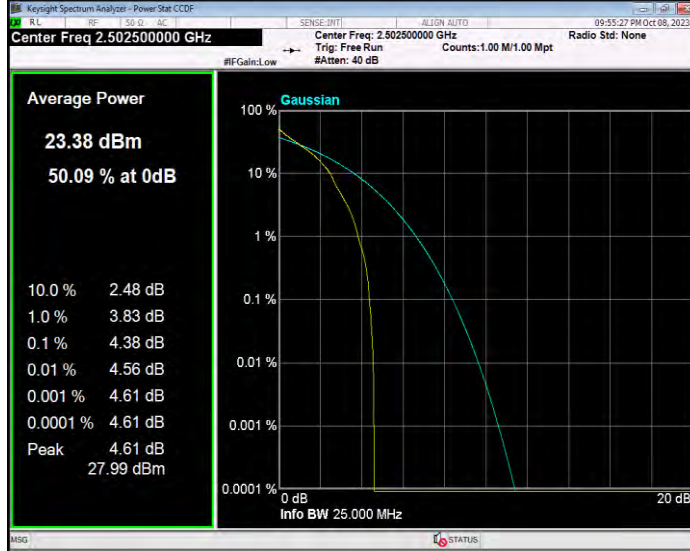

Band7 QPSK BW=5MHz Channel=20775 RB Size=1 Position=#0