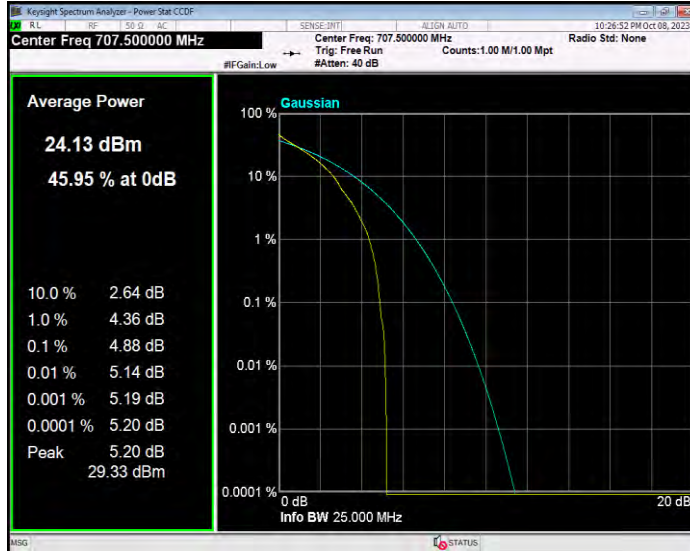

Band12 QPSK BW=5MHz Channel=23095 RB Size=1 Position=#0