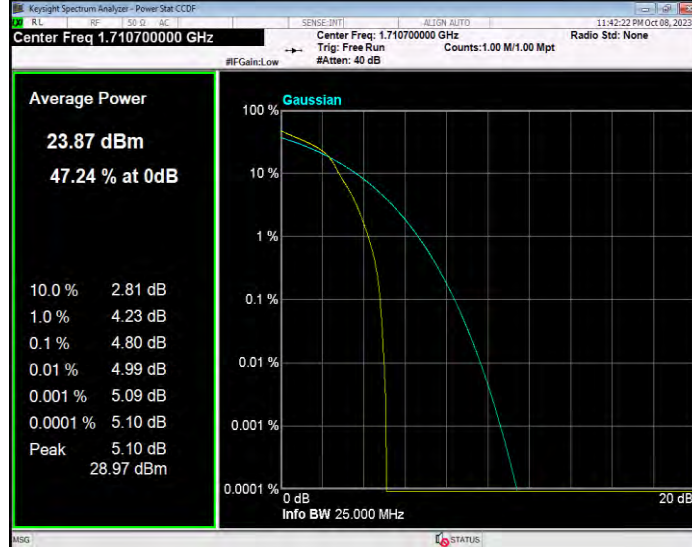

**Band41 QPSK BW=5MHz Channel=39675 RB Size=1 Position=#0**

**Band41 QPSK BW=5MHz Channel=40620 RB Size=1 Position=#0**

**Band41 QPSK BW=5MHz Channel=41565 RB Size=1 Position=#0**

**Band66 16QAM BW=1.4MHz Channel=131979 RB Size=1 Position=#0**