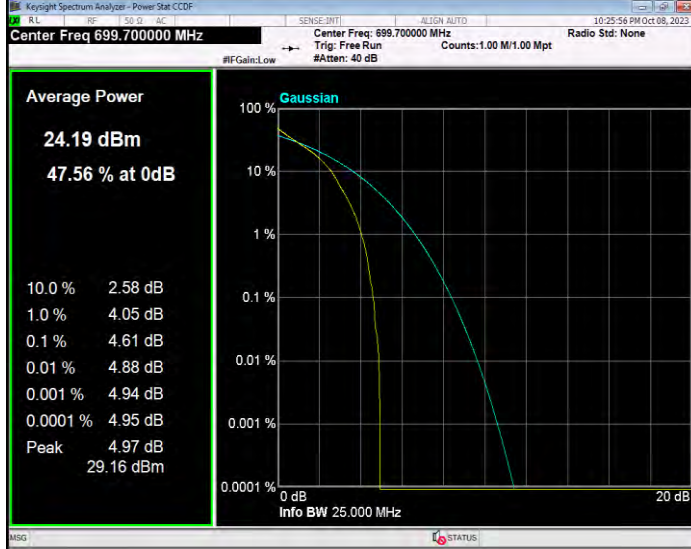

**Band12 16QAM BW=5MHz Channel=23035 RB Size=1 Position=#0**

**Band12 16QAM BW=5MHz Channel=23095 RB Size=1 Position=#0**

**Band12 16QAM BW=5MHz Channel=23155 RB Size=1 Position=#0**

**Band12 QPSK BW=1.4MHz Channel=23017 RB Size=1 Position=#0**