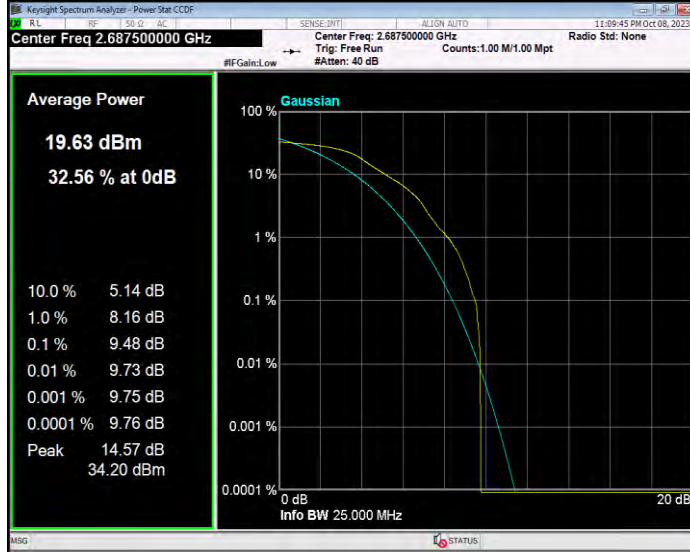

Band41 QPSK BW=5MHz Channel=41565 RB Size=1 Position=#0