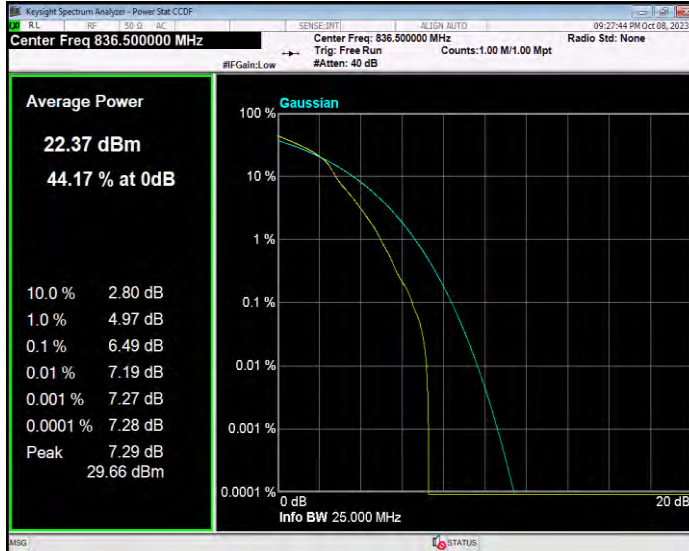

**Band5 16QAM BW=1.4MHz Channel=20525 RB Size=1 Position=#0**

**Band5 16QAM BW=1.4MHz Channel=20643 RB Size=1 Position=#0**

**Band5 16QAM BW=10MHz Channel=20450 RB Size=1 Position=#0**

**Band5 16QAM BW=10MHz Channel=20525 RB Size=1 Position=#0**

**Band5 16QAM BW=10MHz Channel=20600 RB Size=1 Position=#0**

**Band5 16QAM BW=3MHz Channel=20415 RB Size=1 Position=#0**

**Band5 16QAM BW=3MHz Channel=20525 RB Size=1 Position=#0**

**Band5 16QAM BW=3MHz Channel=20635 RB Size=1 Position=#0**