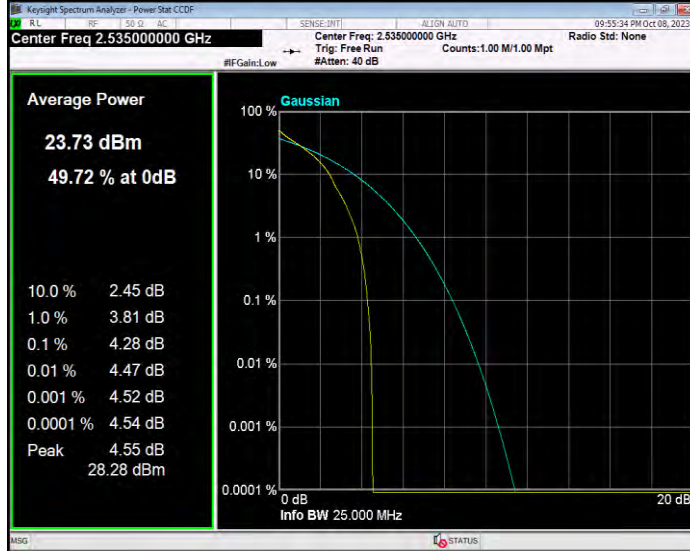

Band7 QPSK BW=5MHz Channel=21100 RB Size=1 Position=#0