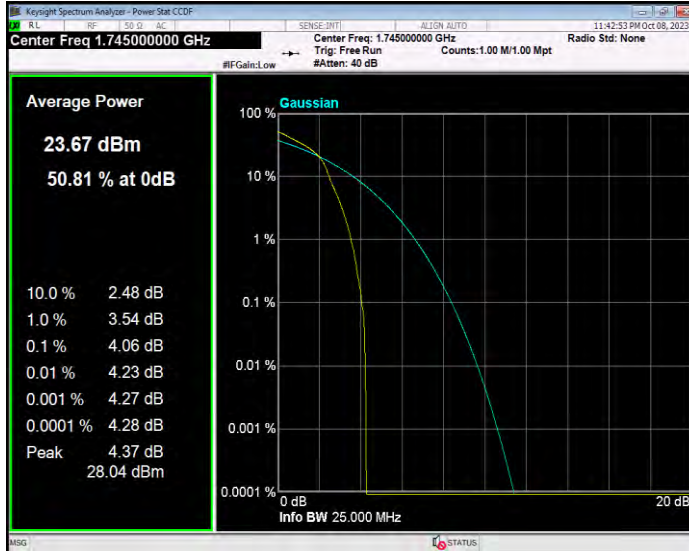

Band66 16QAM BW=3MHz Channel=132322 RB Size=1 Position=#0