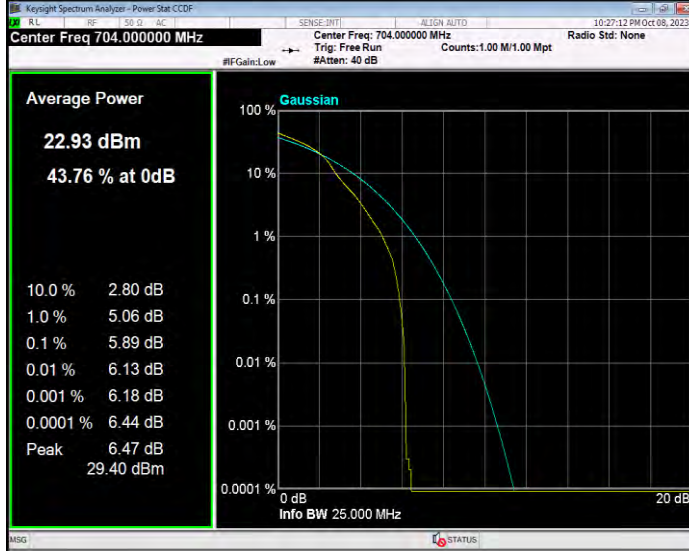

Band12 16QAM BW=10MHz Channel=23060 RB Size=1 Position=#0