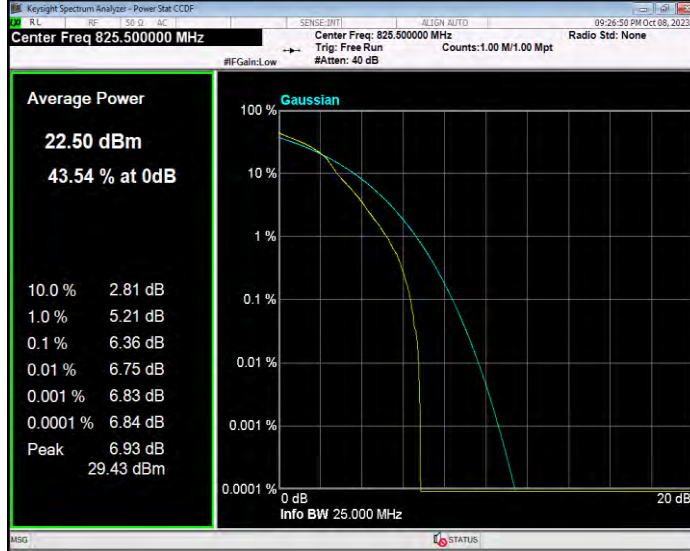

**Band5 16QAM BW=1.4MHz Channel=20525 RB Size=1 Position=#0**

**Band5 16QAM BW=1.4MHz Channel=20643 RB Size=1 Position=#0**

**Band5 16QAM BW=10MHz Channel=20450 RB Size=1 Position=#0**

**Band5 16QAM BW=10MHz Channel=20525 RB Size=1 Position=#0**

**Band5 16QAM BW=10MHz Channel=20600 RB Size=1 Position=#0**

**Band5 16QAM BW=3MHz Channel=20415 RB Size=1 Position=#0**

**Band5 16QAM BW=3MHz Channel=20525 RB Size=1 Position=#0**

**Band5 16QAM BW=3MHz Channel=20635 RB Size=1 Position=#0**