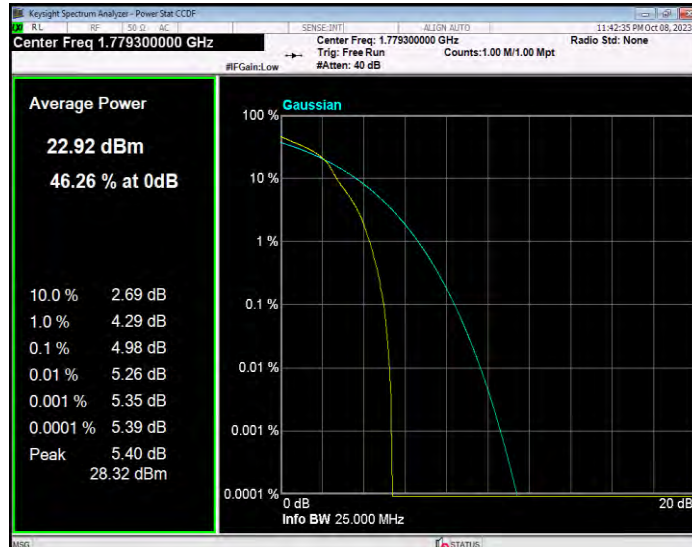

Band66 16QAM BW=1.4MHz Channel=132665 RB Size=1 Position=#0