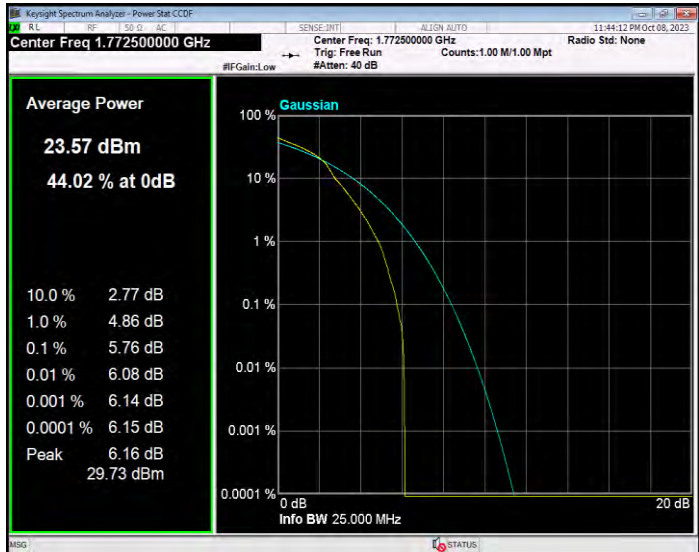

**Band66 16QAM BW=10MHz Channel=132622 RB Size=1 Position=#0**

**Band66 16QAM BW=15MHz Channel=132047 RB Size=1 Position=#0**

**Band66 16QAM BW=15MHz Channel=132322 RB Size=1 Position=#0**

**Band66 16QAM BW=15MHz Channel=132597 RB Size=1 Position=#0**