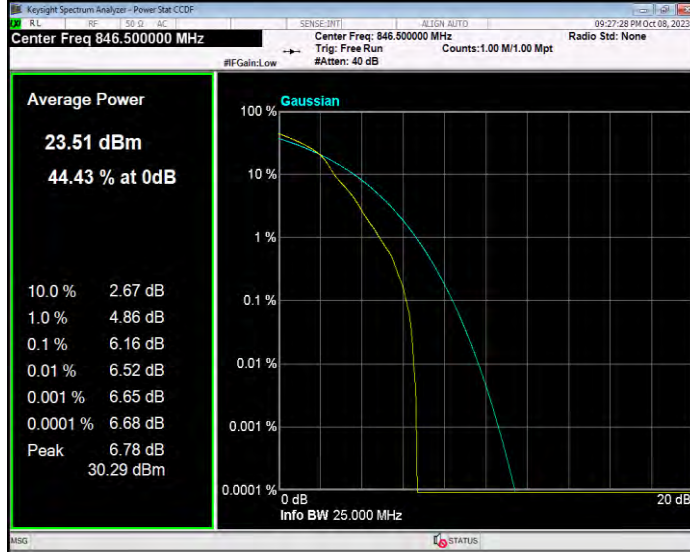

Band5 16QAM BW=5MHz Channel=20625 RB Size=1 Position=#0