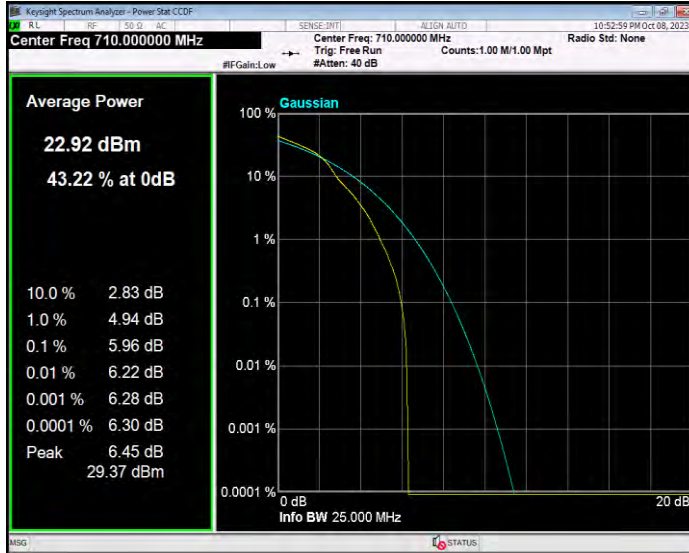

**Band17 16QAM BW=10MHz Channel=23790 RB Size=1 Position=#0**

**Band17 16QAM BW=10MHz Channel=23800 RB Size=1 Position=#0**

**Band17 16QAM BW=5MHz Channel=23755 RB Size=1 Position=#0**

**Band17 16QAM BW=5MHz Channel=23790 RB Size=1 Position=#0**