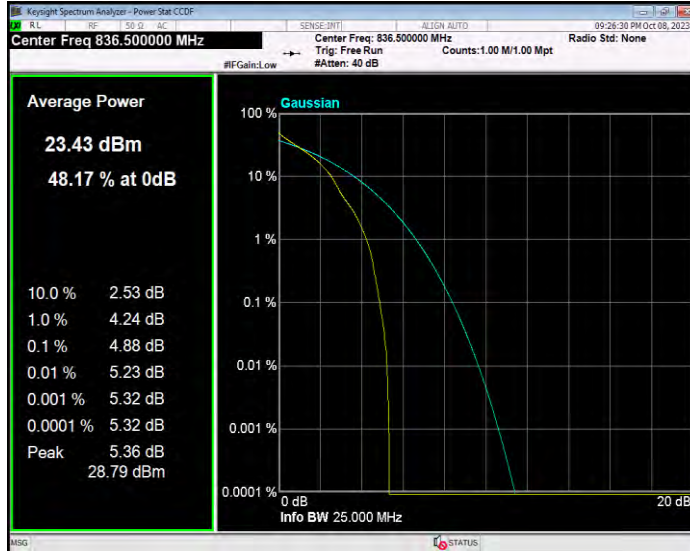

Band5 QPSK BW=1.4MHz Channel=20525 RB Size=1 Position=#0