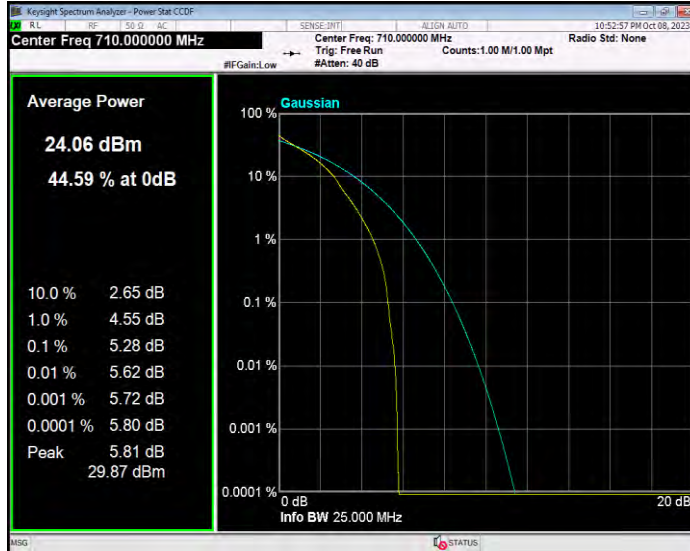

Band17 QPSK BW=5MHz Channel=23790 RB Size=1 Position=#0