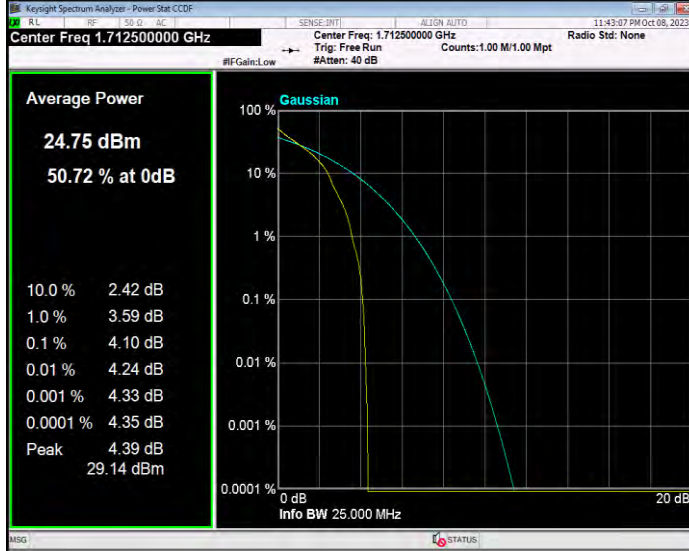

Band66 QPSK BW=5MHz Channel=131997 RB Size=1 Position=#0