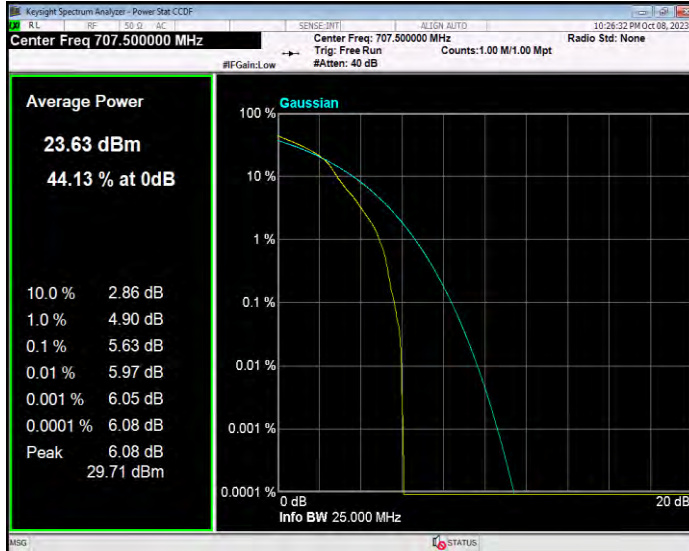

Band12 16QAM BW=3MHz Channel=23095 RB Size=1 Position=#0