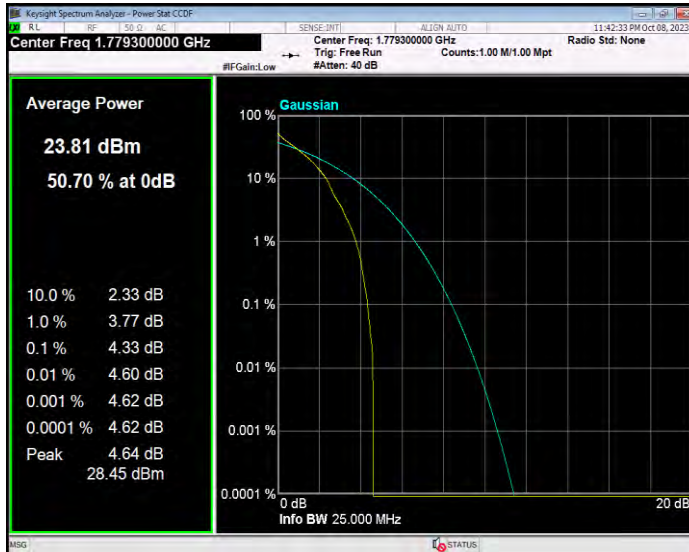

**Band66 16QAM BW=5MHz Channel=132647 RB Size=1 Position=#0**

**Band66 QPSK BW=1.4MHz Channel=131979 RB Size=1 Position=#0**

**Band66 QPSK BW=1.4MHz Channel=132322 RB Size=1 Position=#0**

**Band66 QPSK BW=1.4MHz Channel=132665 RB Size=1 Position=#0**