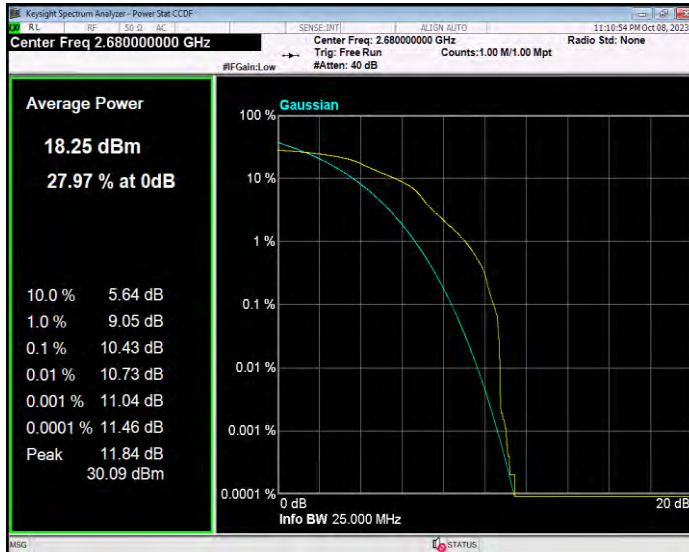

**Band41 16QAM BW=15MHz Channel=41515 RB Size=1 Position=#0**

**Band41 16QAM BW=20MHz Channel=39750 RB Size=1 Position=#0**

**Band41 16QAM BW=20MHz Channel=40620 RB Size=1 Position=#0**

**Band41 16QAM BW=20MHz Channel=41490 RB Size=1 Position=#0**