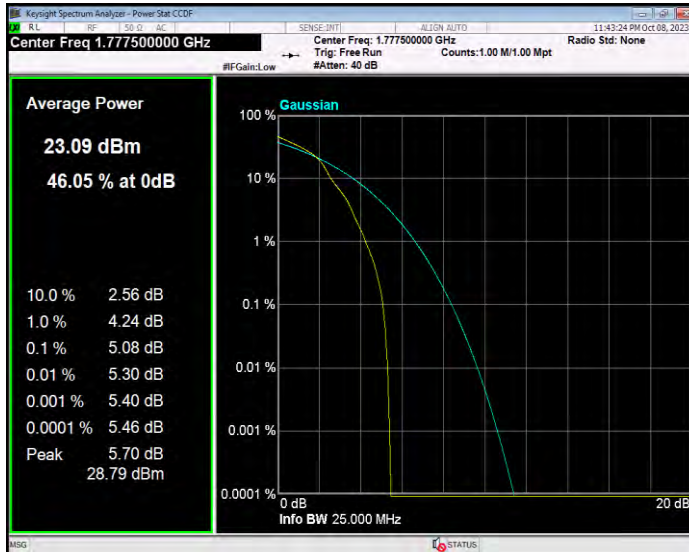

Band66 16QAM BW=5MHz Channel=132647 RB Size=1 Position=#0