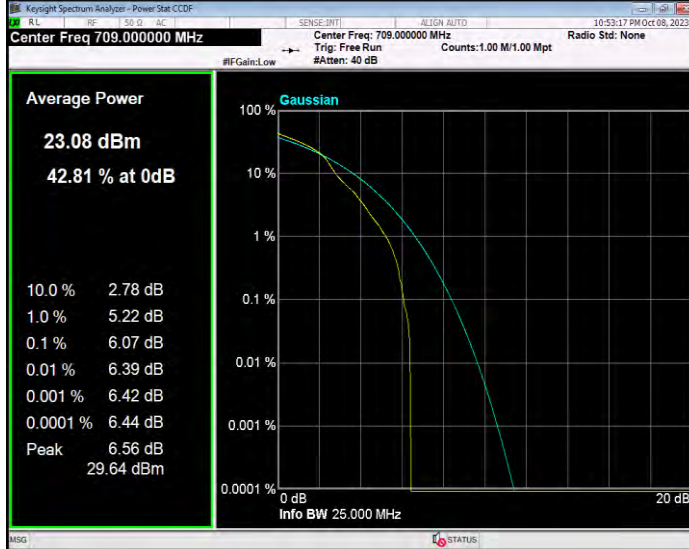

**Band12 QPSK BW=5MHz Channel=23035 RB Size=1 Position=#0**

**Band12 QPSK BW=5MHz Channel=23095 RB Size=1 Position=#0**

**Band12 QPSK BW=5MHz Channel=23155 RB Size=1 Position=#0**

**Band17 16QAM BW=10MHz Channel=23780 RB Size=1 Position=#0**