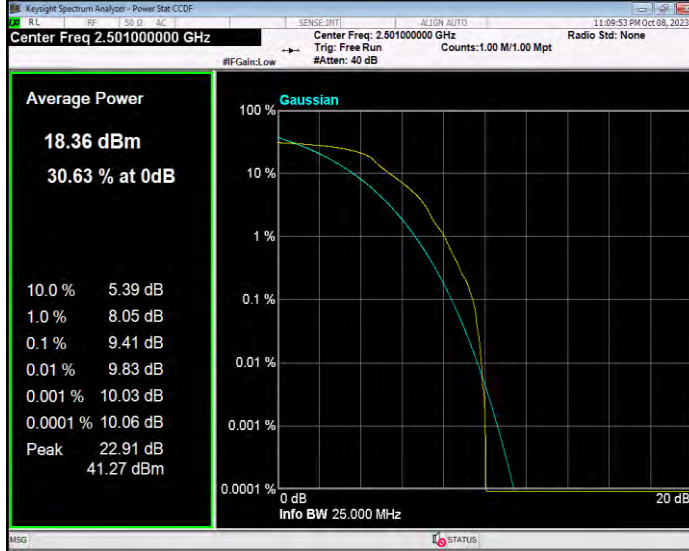

**Band41 16QAM BW=5MHz Channel=39675 RB Size=1 Position=#0**

**Band41 16QAM BW=5MHz Channel=40620 RB Size=1 Position=#0**

**Band41 16QAM BW=5MHz Channel=41565 RB Size=1 Position=#0**

**Band41 QPSK BW=10MHz Channel=39700 RB Size=1 Position=#0**