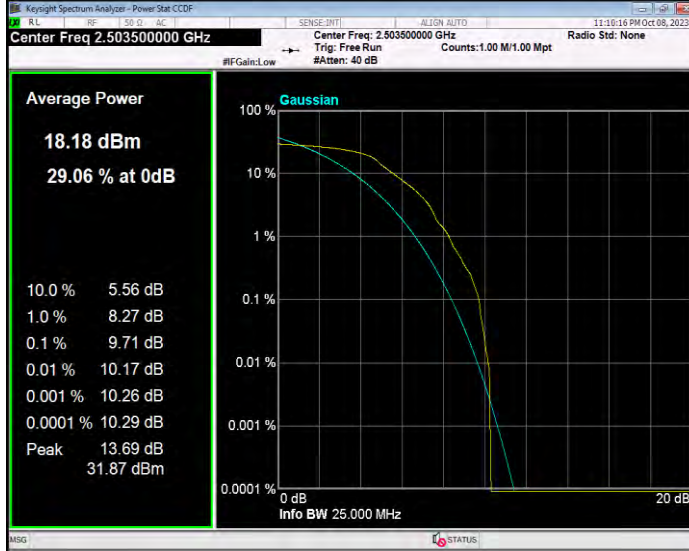

Band41 QPSK BW=15MHz Channel=39725 RB Size=1 Position=#0