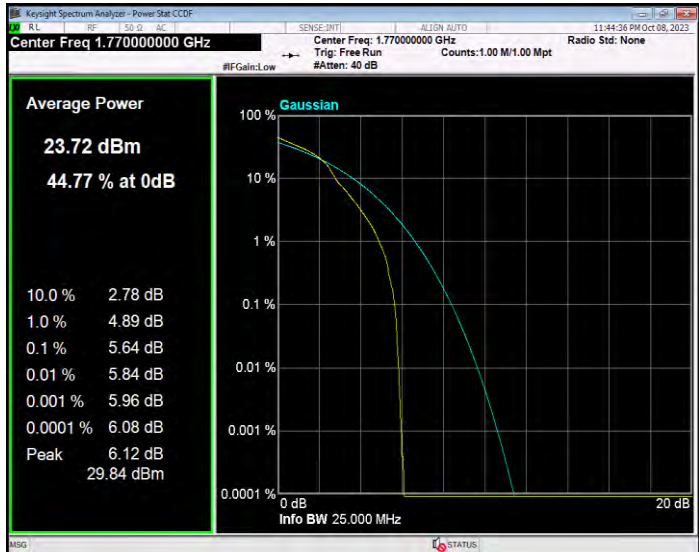

Band66 16QAM BW=20MHz Channel=132572 RB Size=1 Position=#0