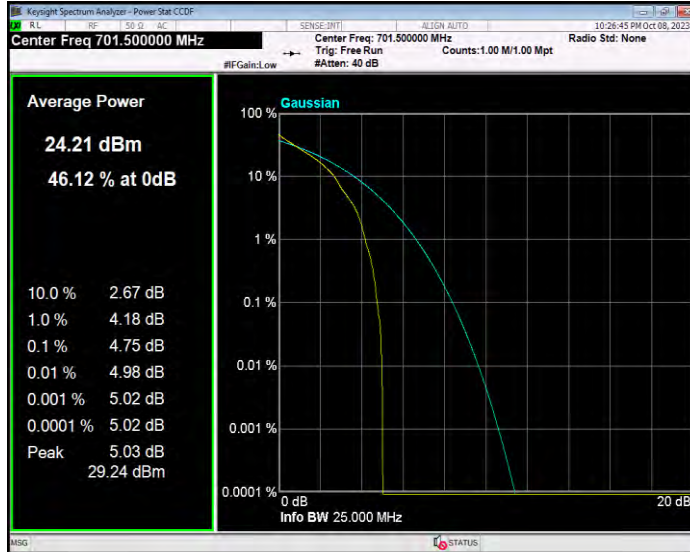

Band12 QPSK BW=5MHz Channel=23035 RB Size=1 Position=#0