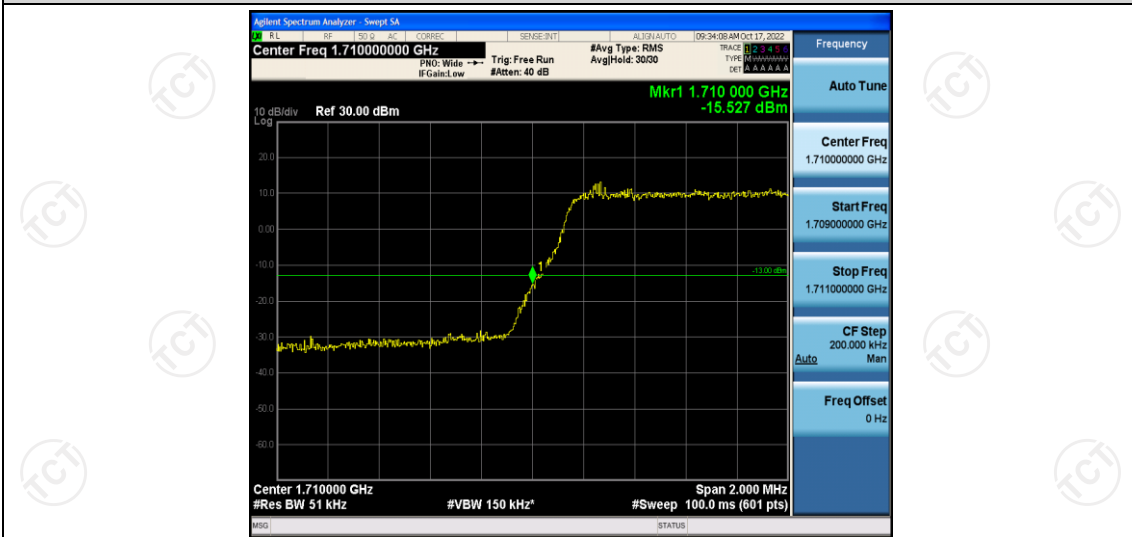

### Test Graphs

Band66-1.4MHz-QPSK-131979-6RB#0

Band66-1.4MHz-QPSK-132665-6RB#0

Band66-1.4MHz-16QAM-131979-6RB#0

Band66-1.4MHz-16QAM-132665-6RB#0

Band66-3MHz-QPSK-131987-15RB#0

Band66-3MHz-QPSK-132657-15RB#0