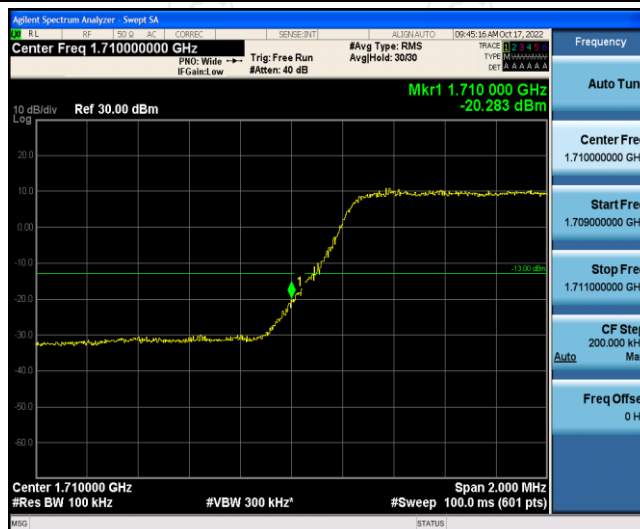

Band66-5MHz-QPSK-132647-25RB#0