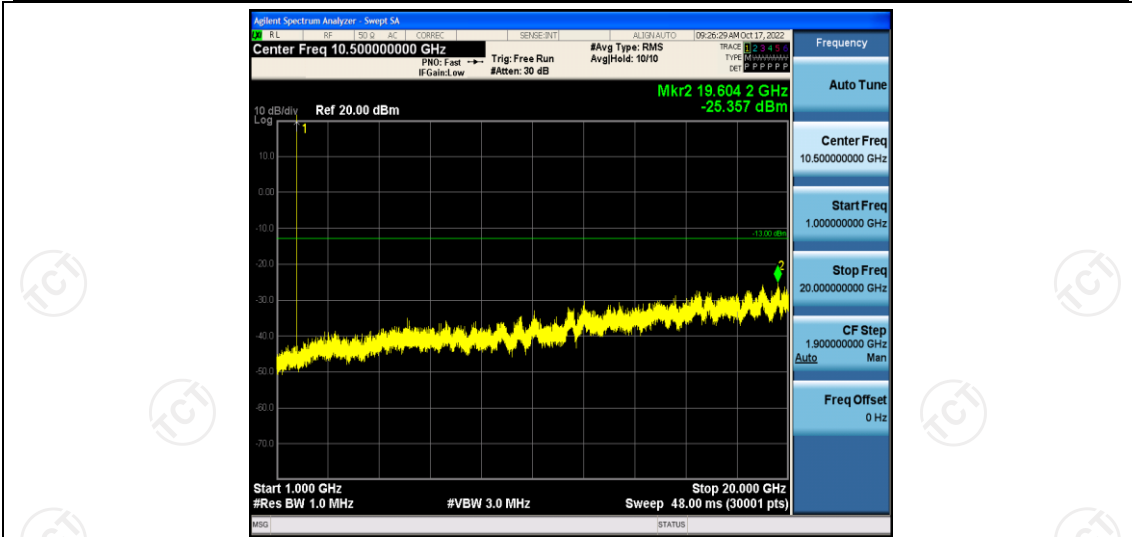

Band66-1.4MHz-16QAM-132665-1RB#0-Range1:30~1000MHz