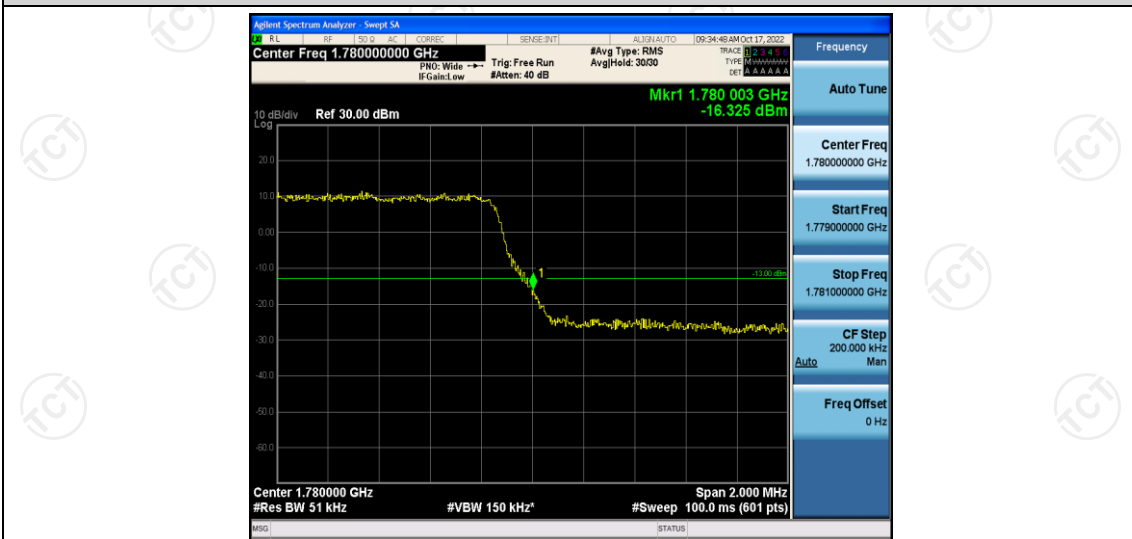

### Test Graphs

Band66-1.4MHz-QPSK-131979-6RB#0

Band66-1.4MHz-QPSK-132665-6RB#0

Band66-1.4MHz-16QAM-131979-6RB#0

Band66-1.4MHz-16QAM-132665-6RB#0

Band66-3MHz-QPSK-131987-15RB#0

Band66-3MHz-QPSK-132657-15RB#0