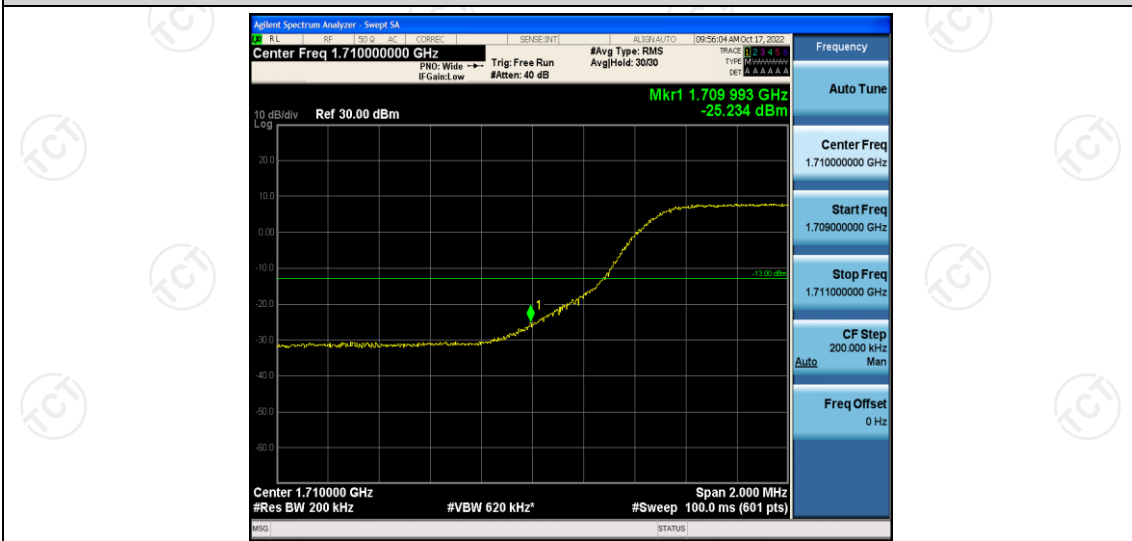

Band66-10MHz-16QAM-132622-50RB#0