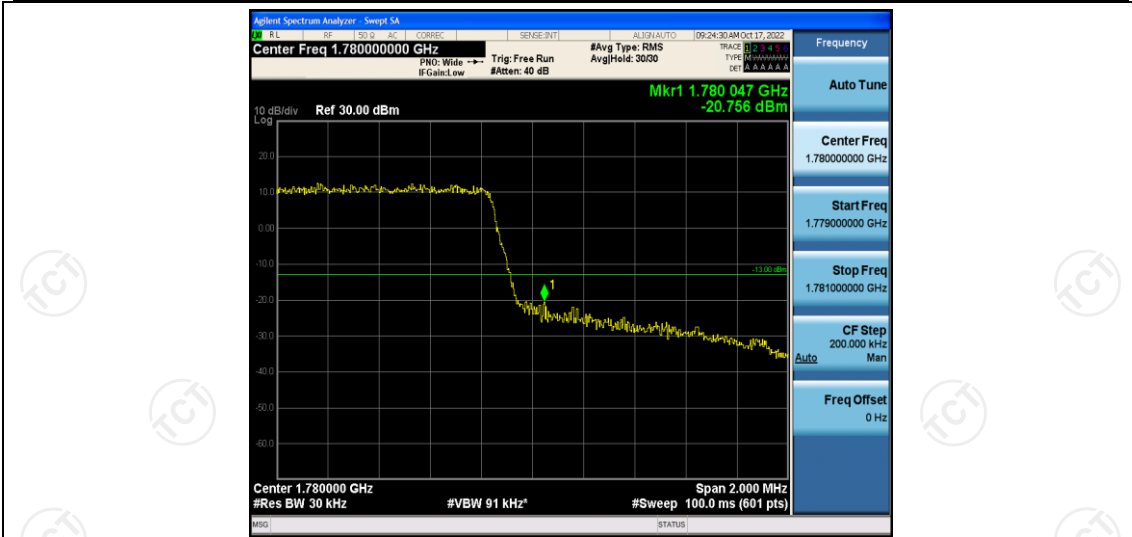

### Test Graphs

Band66-1.4MHz-QPSK-131979-6RB#0

Band66-1.4MHz-QPSK-132665-6RB#0

Band66-1.4MHz-16QAM-131979-6RB#0

Band66-1.4MHz-16QAM-132665-6RB#0

Band66-3MHz-QPSK-131987-15RB#0

Band66-3MHz-QPSK-132657-15RB#0