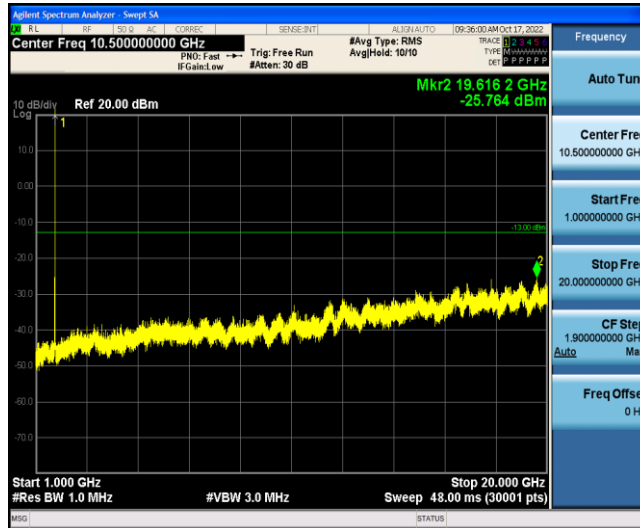

Band66-3MHz-16QAM-132322-1RB#0-Range1:30~1000MHz