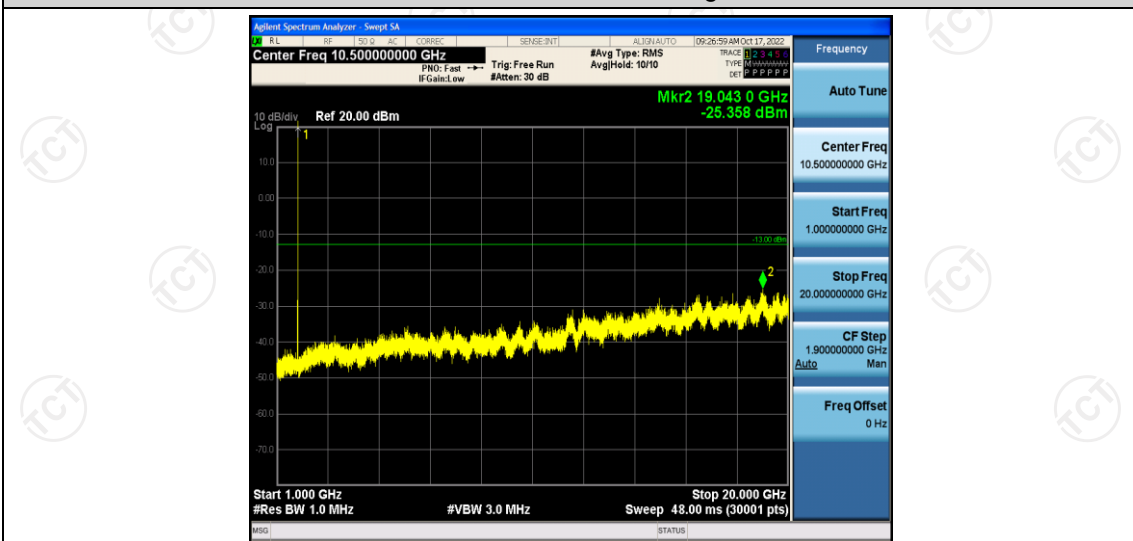

Band66-1.4MHz-16QAM-131979-1RB#0-Range1:30~1000MHz