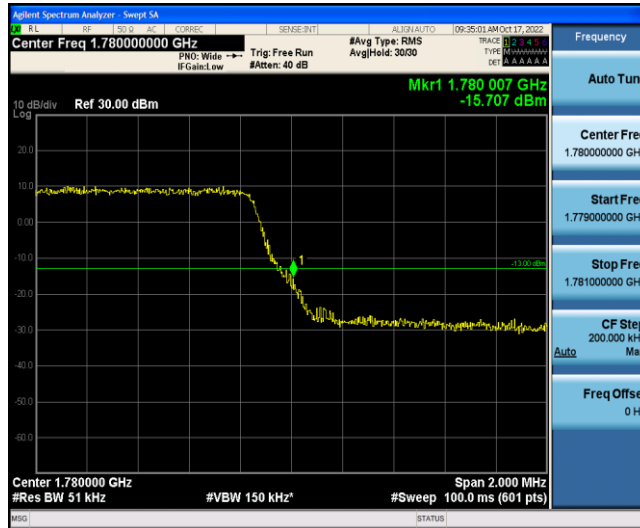

Band66-5MHz-QPSK-131997-25RB#0