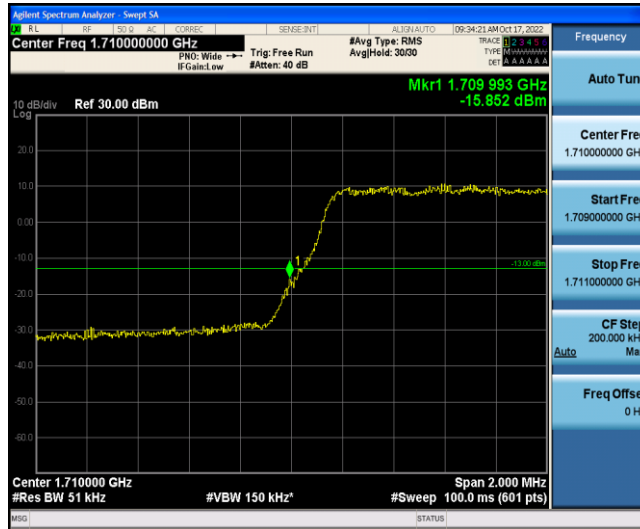

Band66-3MHz-16QAM-132657-15RB#0