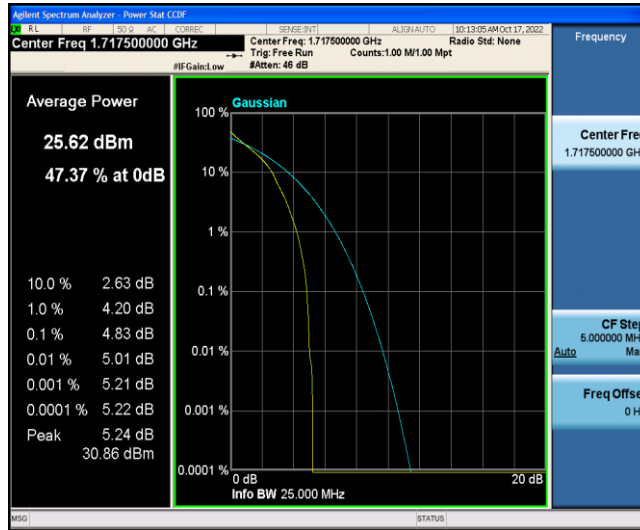

Band66-15MHz-QPSK-132047-1RB#0

Band66-15MHz-QPSK-132047-75RB#0

Band66-15MHz-QPSK-132322-1RB#0

Band66-15MHz-QPSK-132322-75RB#0

Band66-15MHz-QPSK-132597-1RB#0

Band66-15MHz-QPSK-132597-75RB#0

Band66-15MHz-16QAM-132047-1RB#0