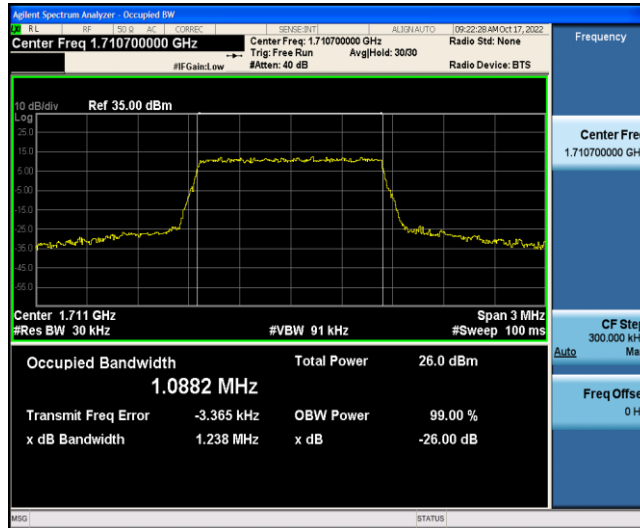

Band66	20MHz	16QAM	132072	100RB#0	17.927	18.97	PASS
Band66	20MHz	16QAM	132322	100RB#0	17.970	19.05	PASS
Band66	20MHz	16QAM	132572	100RB#0	17.925	19.02	PASS

Test Graphs

Band66-1.4MHz-16QAM-131979-6RB#0

Band66-1.4MHz-16QAM-132322-6RB#0