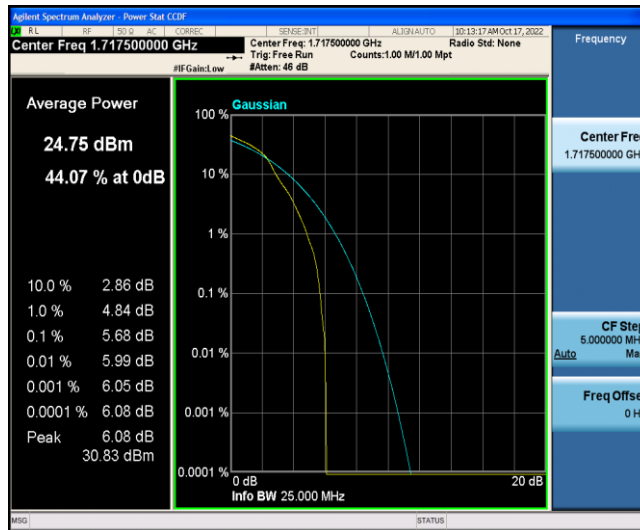

Band66-15MHz-QPSK-132047-1RB#0

Band66-15MHz-QPSK-132047-75RB#0

Band66-15MHz-QPSK-132322-1RB#0

Band66-15MHz-QPSK-132322-75RB#0

Band66-15MHz-QPSK-132597-1RB#0

Band66-15MHz-QPSK-132597-75RB#0

Band66-15MHz-16QAM-132047-1RB#0