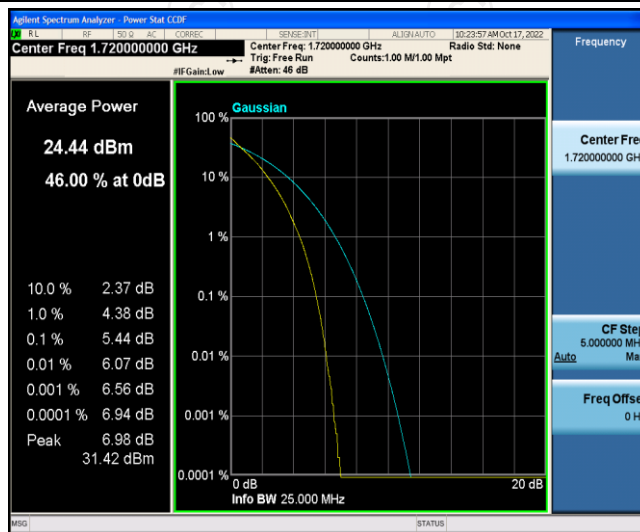

Band66-15MHz-16QAM-132047-75RB#0

Band66-15MHz-16QAM-132322-1RB#0

Band66-15MHz-16QAM-132322-75RB#0

Band66-15MHz-16QAM-132597-1RB#0

Band66-15MHz-16QAM-132597-75RB#0

Band66-20MHz-QPSK-132072-1RB#0

Band66-20MHz-QPSK-132072-100RB#0