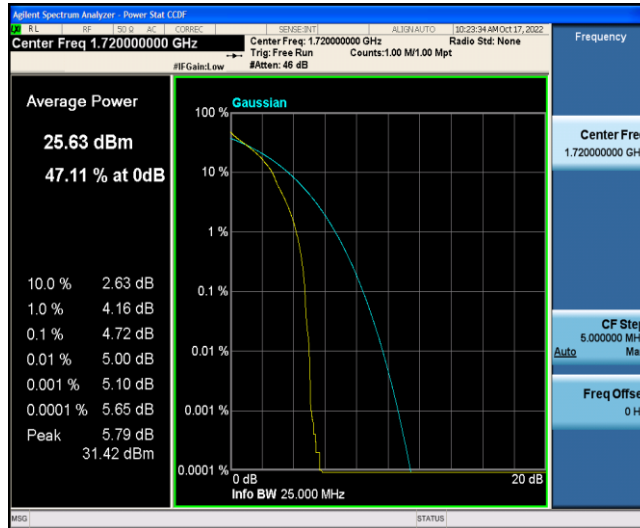

Band66-15MHz-16QAM-132047-75RB#0

Band66-15MHz-16QAM-132322-1RB#0

Band66-15MHz-16QAM-132322-75RB#0

Band66-15MHz-16QAM-132597-1RB#0

Band66-15MHz-16QAM-132597-75RB#0

Band66-20MHz-QPSK-132072-1RB#0

Band66-20MHz-QPSK-132072-100RB#0