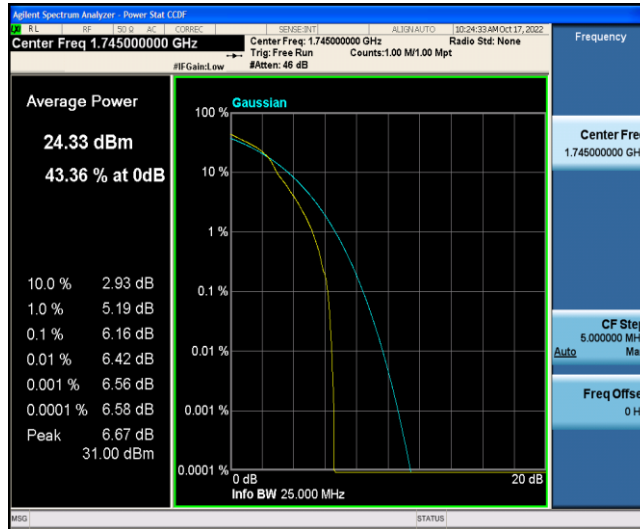

Band66-20MHz-16QAM-132322-100RB#0

Band66-20MHz-16QAM-132572-1RB#0

Band66-20MHz-16QAM-132572-100RB#0

Appendix C: 26dB Bandwidth and Occupied Bandwidth

Test Result

Band	Bandwidth	Modulation	Channel	RB Configuration	Occupied Bandwidth (MHz)	26dB Bandwidth (MHz)	Verdict
Band66	1.4MHz	QPSK	131979	6RB#0	1.0900	1.231	PASS
Band66	1.4MHz	QPSK	132322	6RB#0	1.0965	1.237	PASS
Band66	1.4MHz	QPSK	132665	6RB#0	1.0875	1.190	PASS
Band66	1.4MHz	16QAM	131979	6RB#0	1.0882	1.238	PASS
Band66	1.4MHz	16QAM	132322	6RB#0	1.0882	1.235	PASS
Band66	1.4MHz	16QAM	132665	6RB#0	1.0893	1.225	PASS
Band66	3MHz	QPSK	131987	15RB#0	2.6978	2.982	PASS
Band66	3MHz	QPSK	132322	15RB#0	2.6965	2.963	PASS
Band66	3MHz	QPSK	132657	15RB#0	2.6973	2.951	PASS
Band66	3MHz	16QAM	131987	15RB#0	2.6948	2.964	PASS
Band66	3MHz	16QAM	132322	15RB#0	2.6929	2.989	PASS
Band66	3MHz	16QAM	132657	15RB#0	2.6955	2.960	PASS
Band66	5MHz	QPSK	131997	25RB#0	4.4916	4.870	PASS
Band66	5MHz	QPSK	132322	25RB#0	4.4840	4.860	PASS
Band66	5MHz	QPSK	132647	25RB#0	4.5013	4.891	PASS
Band66	5MHz	16QAM	131997	25RB#0	4.4913	4.679	PASS
Band66	5MHz	16QAM	132322	25RB#0	4.5044	4.881	PASS
Band66	5MHz	16QAM	132647	25RB#0	4.5017	4.851	PASS
Band66	10MHz	QPSK	132022	50RB#0	8.9738	9.539	PASS
Band66	10MHz	QPSK	132322	50RB#0	8.9680	9.546	PASS
Band66	10MHz	QPSK	132622	50RB#0	8.9772	9.579	PASS
Band66	10MHz	16QAM	132022	50RB#0	8.9620	9.581	PASS
Band66	10MHz	16QAM	132322	50RB#0	8.9873	9.613	PASS
Band66	10MHz	16QAM	132622	50RB#0	8.9767	9.553	PASS
Band66	15MHz	QPSK	132047	75RB#0	13.442	14.29	PASS
Band66	15MHz	QPSK	132322	75RB#0	13.465	14.32	PASS
Band66	15MHz	QPSK	132597	75RB#0	13.452	14.29	PASS
Band66	15MHz	16QAM	132047	75RB#0	13.438	14.29	PASS
Band66	15MHz	16QAM	132322	75RB#0	13.459	14.41	PASS
Band66	15MHz	16QAM	132597	75RB#0	13.448	14.35	PASS
Band66	20MHz	QPSK	132072	100RB#0	17.927	18.98	PASS
Band66	20MHz	QPSK	132322	100RB#0	17.958	19.04	PASS
Band66	20MHz	QPSK	132572	100RB#0	17.928	19.01	PASS