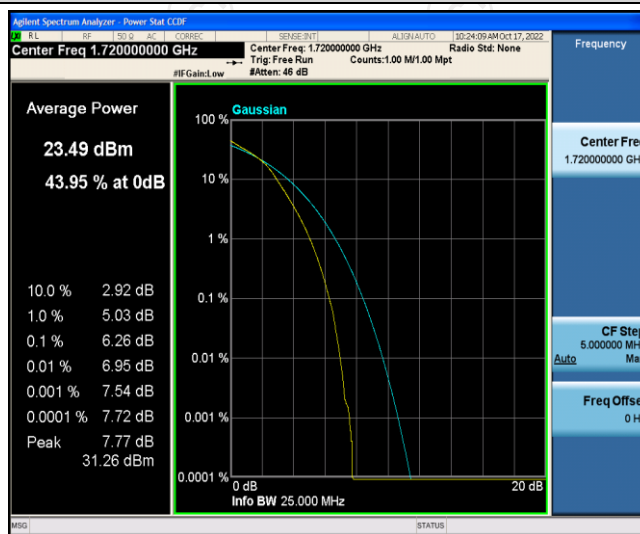

Band66-20MHz-16QAM-132072-100RB#0