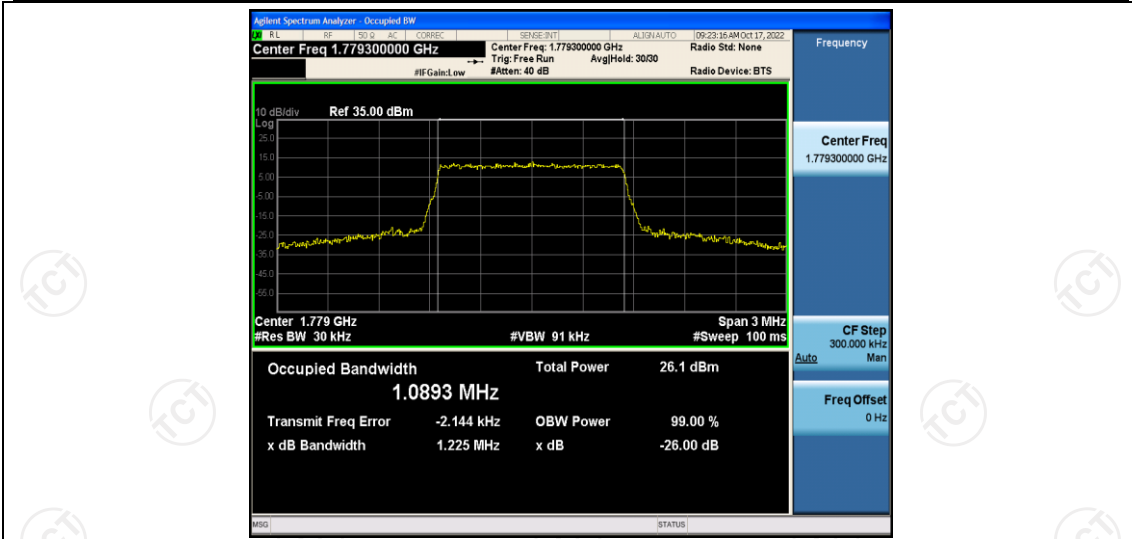

Band66-1.4MHz-16QAM-132665-6RB#0