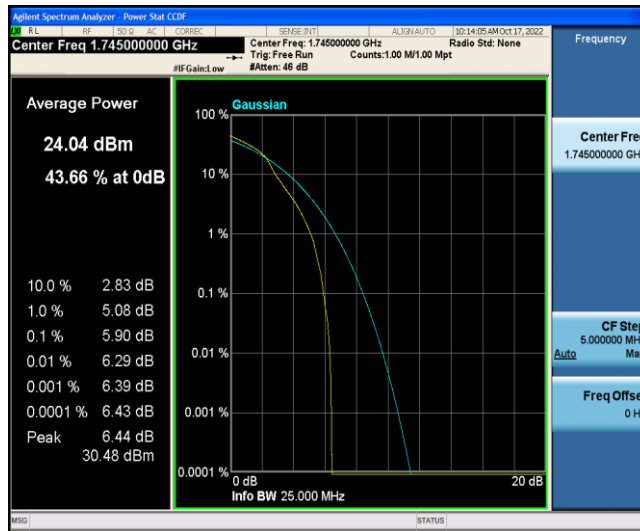

Band66-15MHz-16QAM-132322-1RB#0