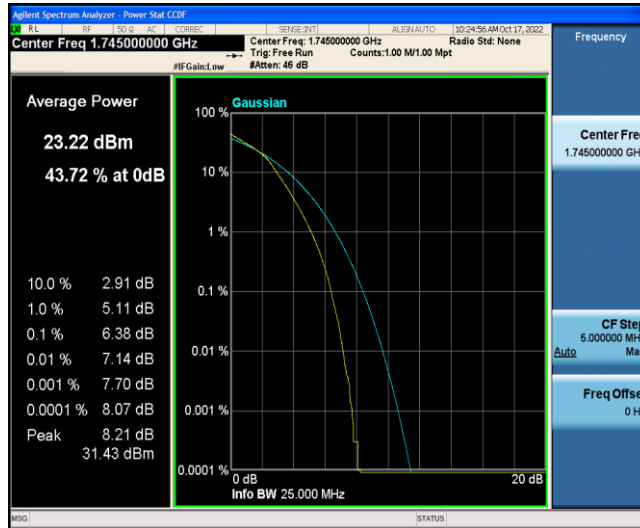

Band66-20MHz-16QAM-132322-100RB#0

Band66-20MHz-16QAM-132572-1RB#0

Band66-20MHz-16QAM-132572-100RB#0

Appendix C: 26dB Bandwidth and Occupied Bandwidth

Test Result

Band	Bandwidth	Modulation	Channel	RB Configuration	Occupied Bandwidth (MHz)	26dB Bandwidth (MHz)	Verdict
Band66	1.4MHz	QPSK	131979	6RB#0	1.0900	1.231	PASS
Band66	1.4MHz	QPSK	132322	6RB#0	1.0965	1.237	PASS
Band66	1.4MHz	QPSK	132665	6RB#0	1.0875	1.190	PASS
Band66	1.4MHz	16QAM	131979	6RB#0	1.0882	1.238	PASS
Band66	1.4MHz	16QAM	132322	6RB#0	1.0882	1.235	PASS
Band66	1.4MHz	16QAM	132665	6RB#0	1.0893	1.225	PASS
Band66	3MHz	QPSK	131987	15RB#0	2.6978	2.982	PASS
Band66	3MHz	QPSK	132322	15RB#0	2.6965	2.963	PASS
Band66	3MHz	QPSK	132657	15RB#0	2.6973	2.951	PASS
Band66	3MHz	16QAM	131987	15RB#0	2.6948	2.964	PASS
Band66	3MHz	16QAM	132322	15RB#0	2.6929	2.989	PASS
Band66	3MHz	16QAM	132657	15RB#0	2.6955	2.960	PASS
Band66	5MHz	QPSK	131997	25RB#0	4.4916	4.870	PASS
Band66	5MHz	QPSK	132322	25RB#0	4.4840	4.860	PASS
Band66	5MHz	QPSK	132647	25RB#0	4.5013	4.891	PASS
Band66	5MHz	16QAM	131997	25RB#0	4.4913	4.679	PASS
Band66	5MHz	16QAM	132322	25RB#0	4.5044	4.881	PASS
Band66	5MHz	16QAM	132647	25RB#0	4.5017	4.851	PASS
Band66	10MHz	QPSK	132022	50RB#0	8.9738	9.539	PASS
Band66	10MHz	QPSK	132322	50RB#0	8.9680	9.546	PASS
Band66	10MHz	QPSK	132622	50RB#0	8.9772	9.579	PASS
Band66	10MHz	16QAM	132022	50RB#0	8.9620	9.581	PASS
Band66	10MHz	16QAM	132322	50RB#0	8.9873	9.613	PASS
Band66	10MHz	16QAM	132622	50RB#0	8.9767	9.553	PASS
Band66	15MHz	QPSK	132047	75RB#0	13.442	14.29	PASS
Band66	15MHz	QPSK	132322	75RB#0	13.465	14.32	PASS
Band66	15MHz	QPSK	132597	75RB#0	13.452	14.29	PASS
Band66	15MHz	16QAM	132047	75RB#0	13.438	14.29	PASS
Band66	15MHz	16QAM	132322	75RB#0	13.459	14.41	PASS
Band66	15MHz	16QAM	132597	75RB#0	13.448	14.35	PASS
Band66	20MHz	QPSK	132072	100RB#0	17.927	18.98	PASS
Band66	20MHz	QPSK	132322	100RB#0	17.958	19.04	PASS
Band66	20MHz	QPSK	132572	100RB#0	17.928	19.01	PASS