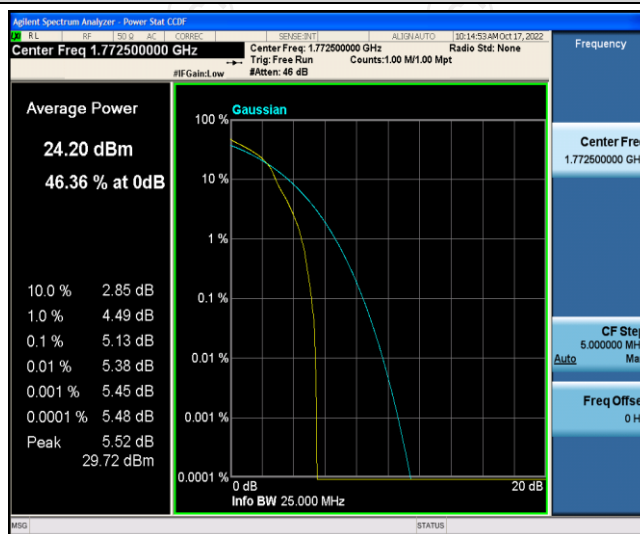

Band66-15MHz-16QAM-132047-75RB#0

Band66-15MHz-16QAM-132322-1RB#0

Band66-15MHz-16QAM-132322-75RB#0

Band66-15MHz-16QAM-132597-1RB#0

Band66-15MHz-16QAM-132597-75RB#0

Band66-20MHz-QPSK-132072-1RB#0

Band66-20MHz-QPSK-132072-100RB#0