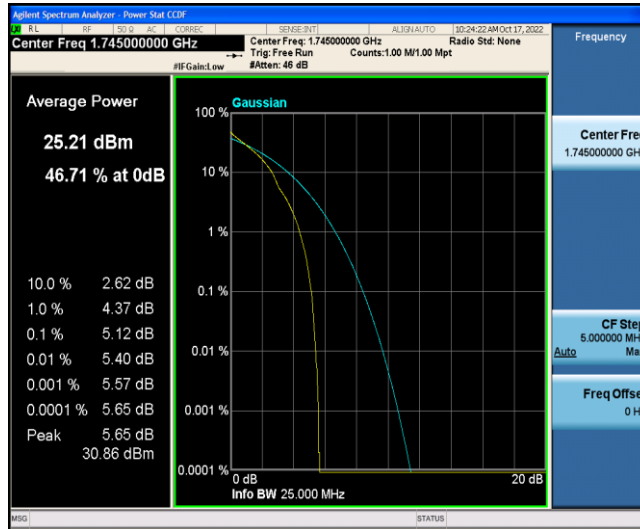

Band66-20MHz-QPSK-132322-1RB#0