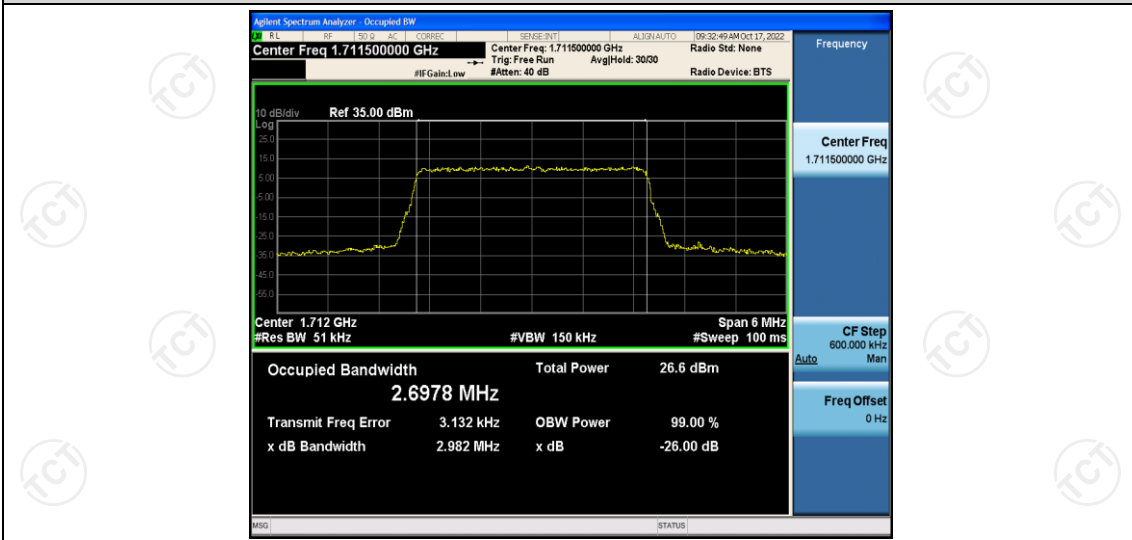

Band66-3MHz-QPSK-131987-15RB#0