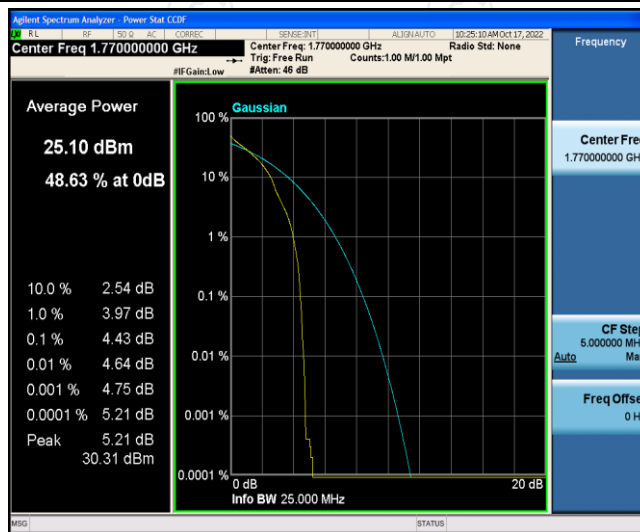

Band66-20MHz-QPSK-132572-1RB#0