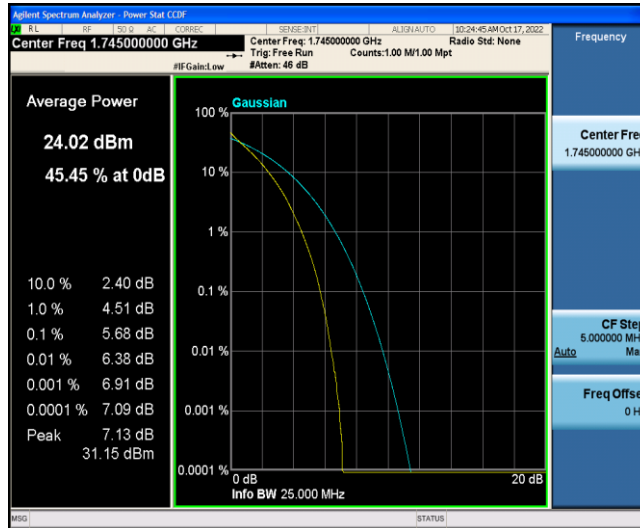

Band66-20MHz-QPSK-132322-100RB#0