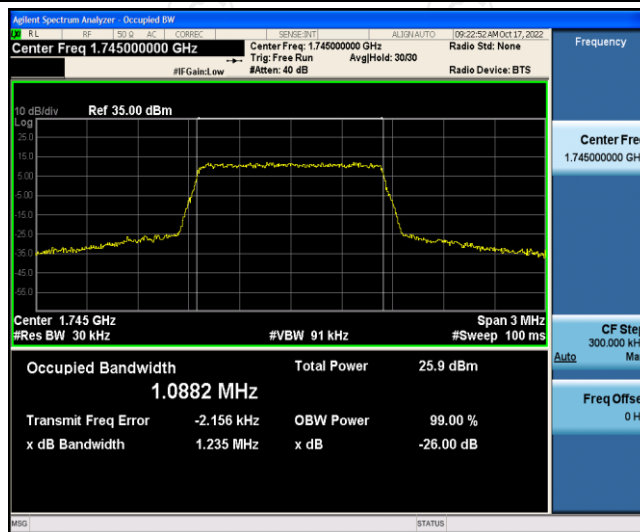

Band66	20MHz	16QAM	132072	100RB#0	17.927	18.97	PASS
Band66	20MHz	16QAM	132322	100RB#0	17.970	19.05	PASS
Band66	20MHz	16QAM	132572	100RB#0	17.925	19.02	PASS

Test Graphs

Band66-1.4MHz-16QAM-131979-6RB#0

Band66-1.4MHz-16QAM-132322-6RB#0