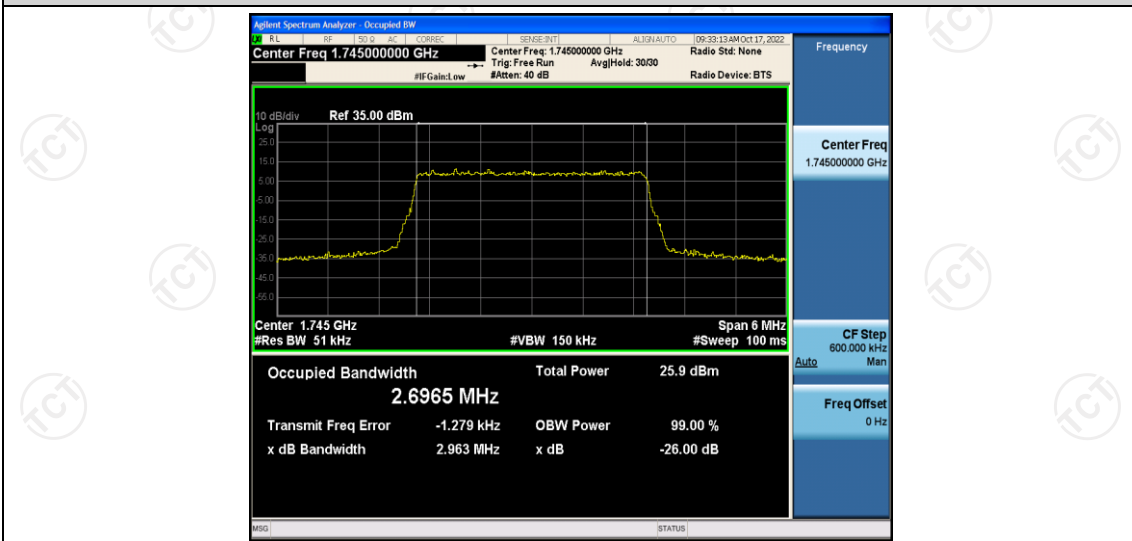

Band66-3MHz-QPSK-132322-15RB#0