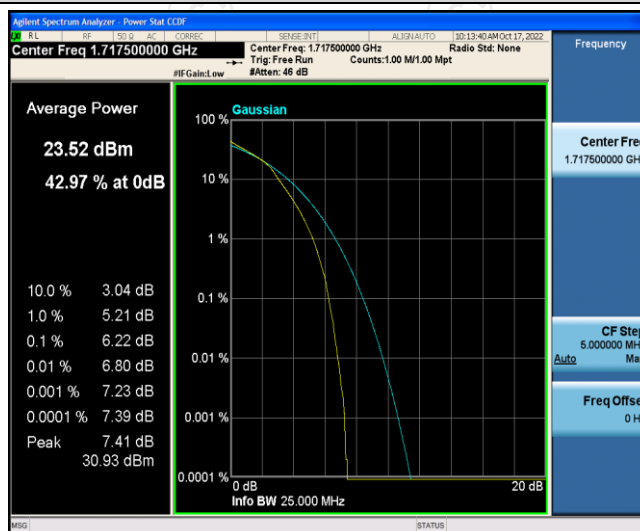

Band66-15MHz-16QAM-132047-75RB#0