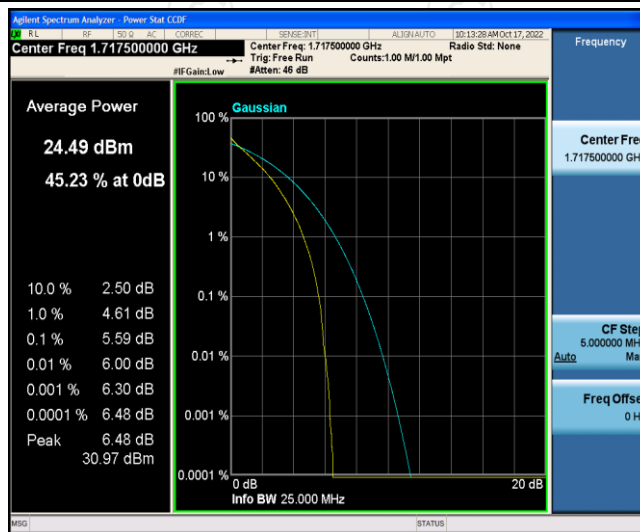

Band66-15MHz-QPSK-132047-1RB#0

Band66-15MHz-QPSK-132047-75RB#0

Band66-15MHz-QPSK-132322-1RB#0

Band66-15MHz-QPSK-132322-75RB#0

Band66-15MHz-QPSK-132597-1RB#0

Band66-15MHz-QPSK-132597-75RB#0

Band66-15MHz-16QAM-132047-1RB#0