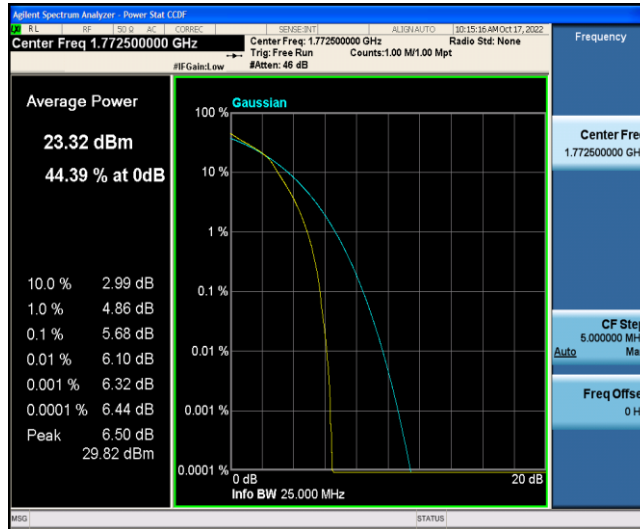

Band66-15MHz-16QAM-132047-75RB#0

Band66-15MHz-16QAM-132322-1RB#0

Band66-15MHz-16QAM-132322-75RB#0

Band66-15MHz-16QAM-132597-1RB#0

Band66-15MHz-16QAM-132597-75RB#0

Band66-20MHz-QPSK-132072-1RB#0

Band66-20MHz-QPSK-132072-100RB#0