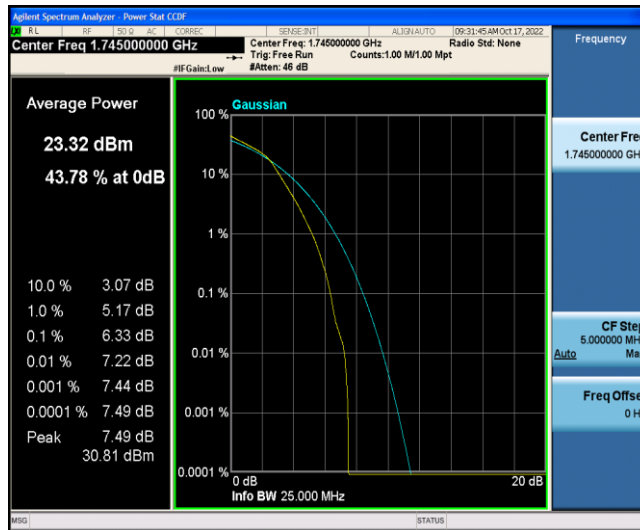

Band66-1.4MHz-16QAM-132322-6RB#0

Band66-1.4MHz-16QAM-132665-1RB#0