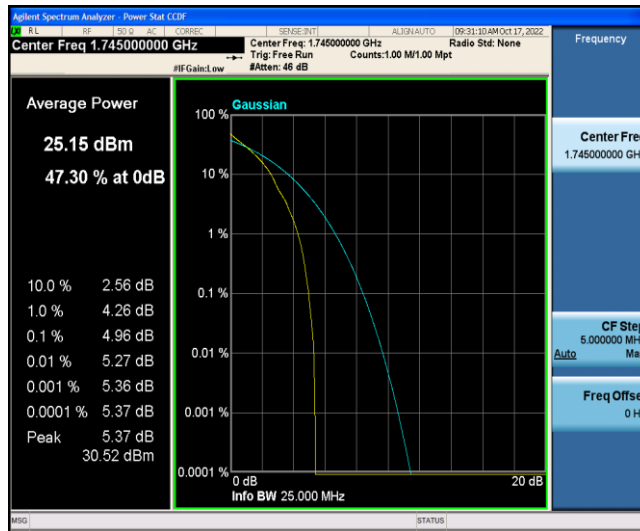

Band66-1.4MHz-QPSK-132322-6RB#0