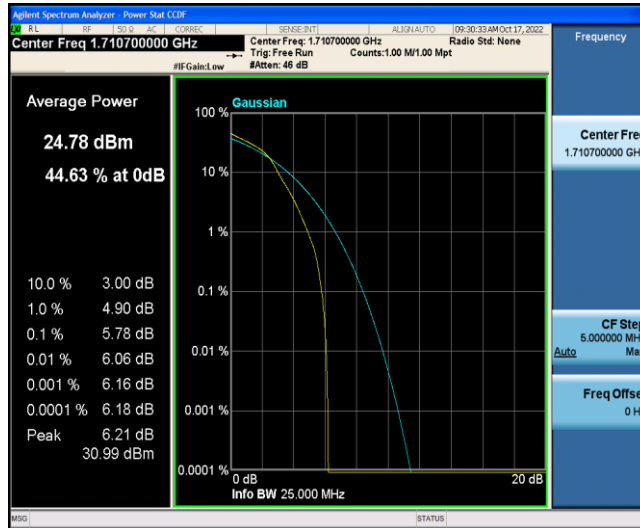

Test Graphs

Band66-1.4MHz-QPSK-132322-6RB#0

Band66-1.4MHz-QPSK-132665-1RB#0

Band66-1.4MHz-QPSK-132665-6RB#0

Band66-1.4MHz-16QAM-131979-1RB#0

Band66-1.4MHz-16QAM-131979-6RB#0

Band66-1.4MHz-16QAM-132322-1RB#0