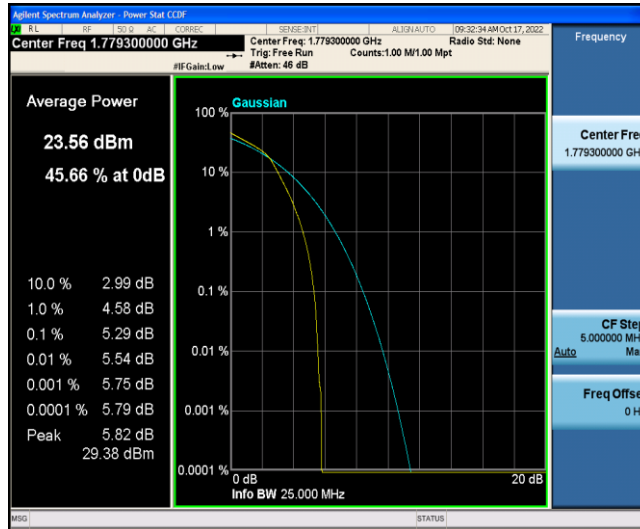

Band66-1.4MHz-16QAM-132665-6RB#0

Band66-3MHz-QPSK-131987-1RB#0