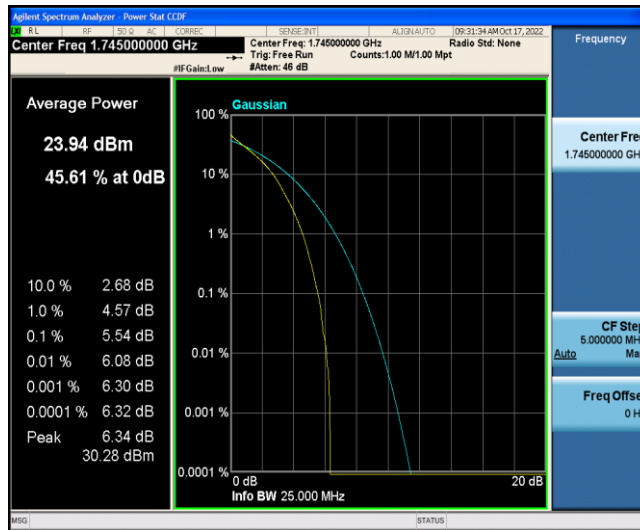

Band66-1.4MHz-QPSK-132322-6RB#0

Band66-1.4MHz-QPSK-132665-1RB#0