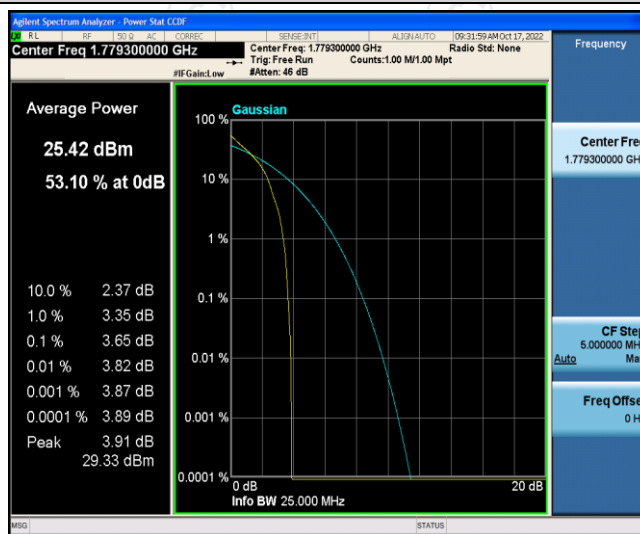

Test Graphs

Band66-1.4MHz-QPSK-132322-6RB#0

Band66-1.4MHz-QPSK-132665-1RB#0

Band66-1.4MHz-QPSK-132665-6RB#0

Band66-1.4MHz-16QAM-131979-1RB#0

Band66-1.4MHz-16QAM-131979-6RB#0

Band66-1.4MHz-16QAM-132322-1RB#0