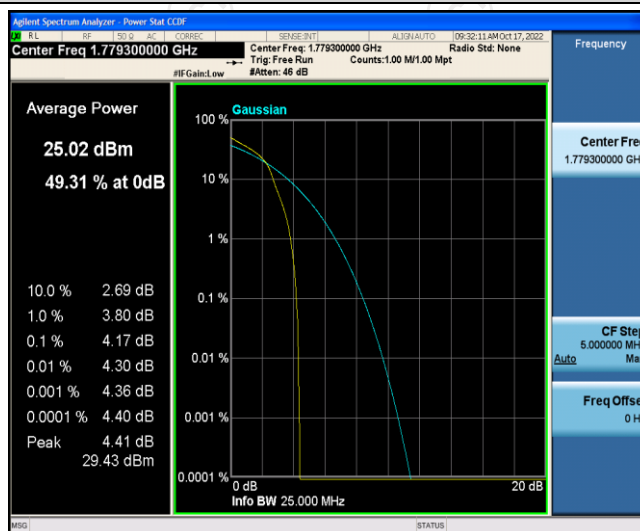

Band66-1.4MHz-16QAM-132665-1RB#0

Band66-1.4MHz-16QAM-132665-6RB#0