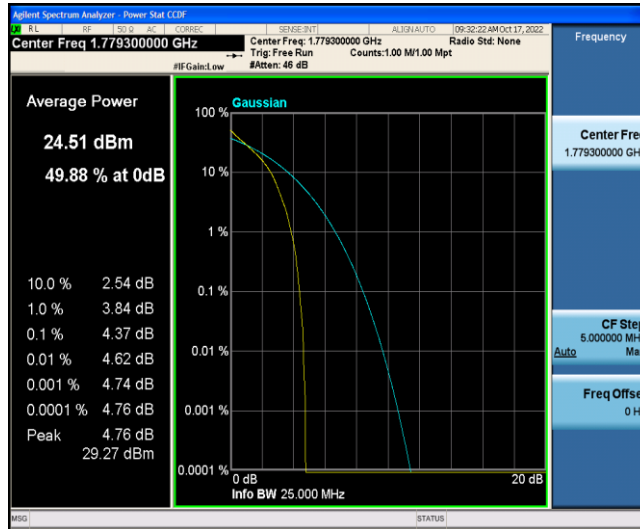

Test Graphs

Band66-1.4MHz-QPSK-132322-6RB#0

Band66-1.4MHz-QPSK-132665-1RB#0

Band66-1.4MHz-QPSK-132665-6RB#0

Band66-1.4MHz-16QAM-131979-1RB#0

Band66-1.4MHz-16QAM-131979-6RB#0

Band66-1.4MHz-16QAM-132322-1RB#0