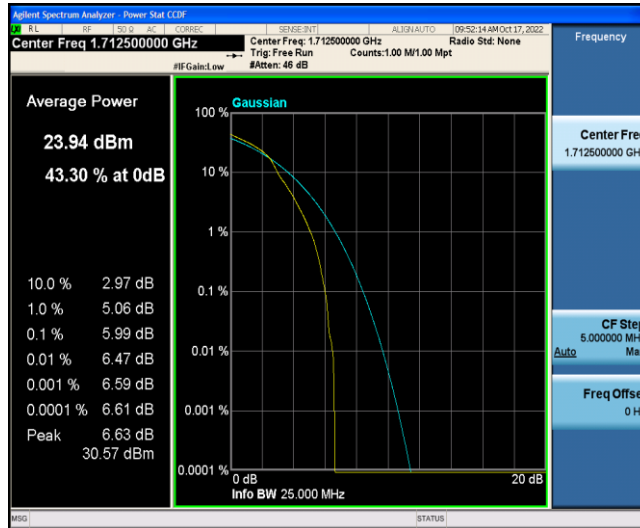

Band66-5MHz-16QAM-131997-1RB#0

Band66-5MHz-16QAM-131997-25RB#0