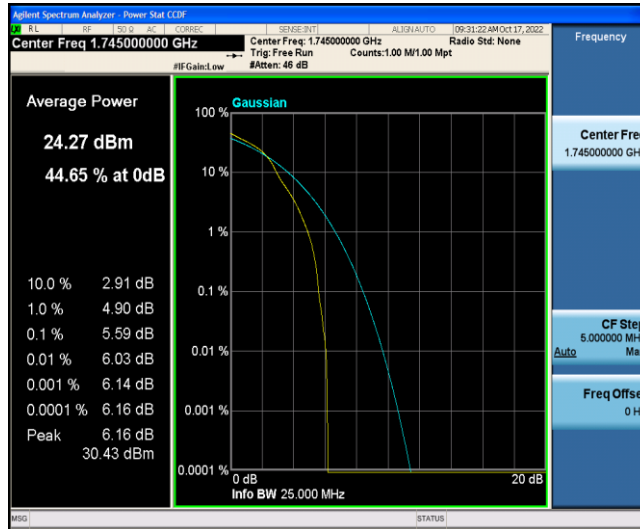

Test Graphs

Band66-1.4MHz-QPSK-132322-6RB#0

Band66-1.4MHz-QPSK-132665-1RB#0

Band66-1.4MHz-QPSK-132665-6RB#0

Band66-1.4MHz-16QAM-131979-1RB#0

Band66-1.4MHz-16QAM-131979-6RB#0

Band66-1.4MHz-16QAM-132322-1RB#0