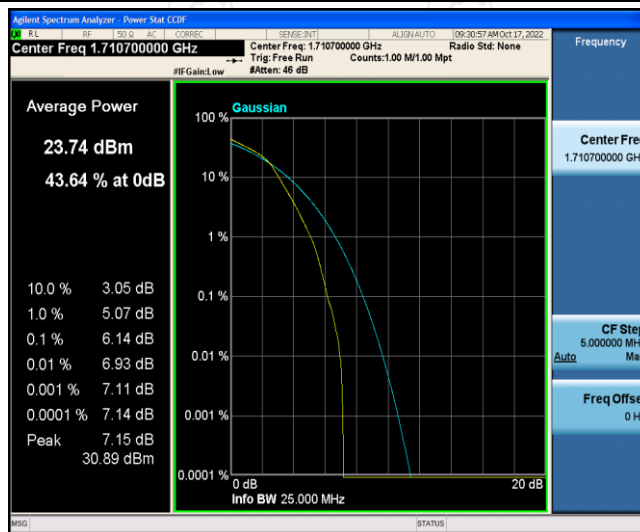

Test Graphs

Band66-1.4MHz-QPSK-132322-6RB#0

Band66-1.4MHz-QPSK-132665-1RB#0

Band66-1.4MHz-QPSK-132665-6RB#0

Band66-1.4MHz-16QAM-131979-1RB#0

Band66-1.4MHz-16QAM-131979-6RB#0

Band66-1.4MHz-16QAM-132322-1RB#0