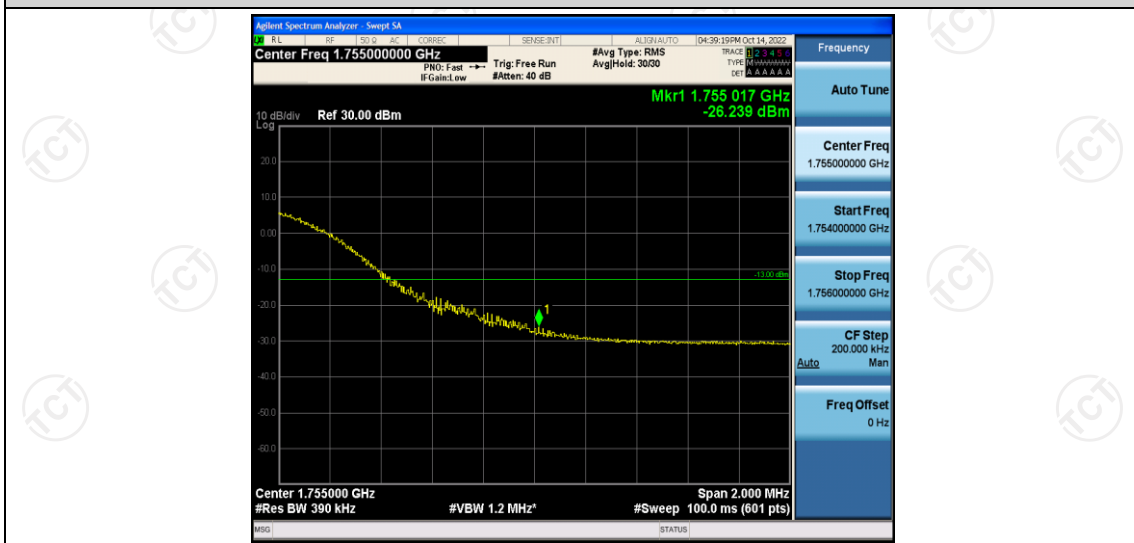

Band4-20MHz-QPSK-20050-100RB#0

Band4-20MHz-QPSK-20300-100RB#0

Band4-20MHz-16QAM-20050-100RB#0

Band4-20MHz-16QAM-20300-100RB#0

## Appendix E: Conducted Spurious Emission