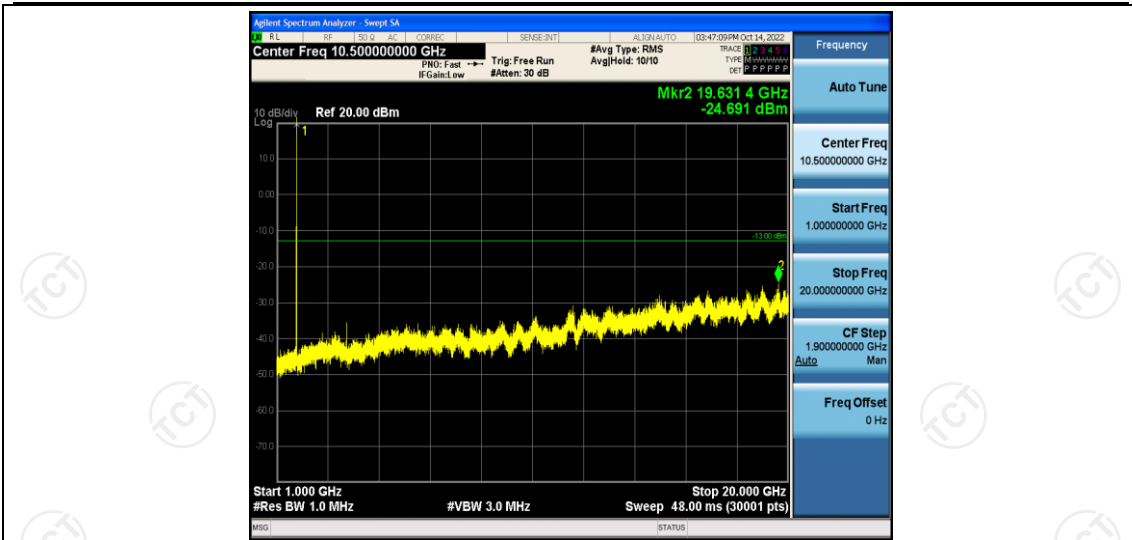

Band4-1.4MHz-16QAM-20393-1RB#0-Range1:30~1000MHz